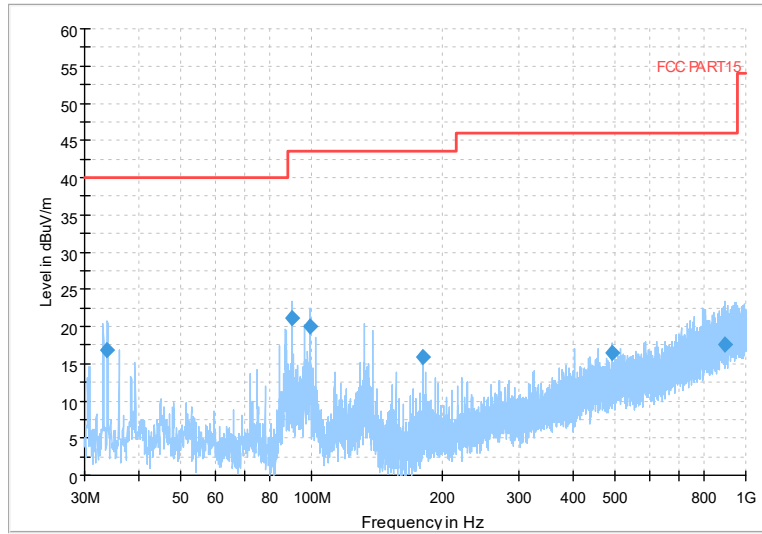

Frequency Range: 1GHz -6GHz
Detector: Av mode and PK mode
Modulation type: 802.11a

Frequency Range: 6GHz -18GHz
Detector: Av mode and PK mode
Modulation type: 802.11a

Frequency Range: 18GHz -40GHz
Detector: Av mode and PK mode
Modulation type: 802.11a

Full Spectrum

Frequency Range: 30MHz -1GHz
Detector: QP mode
Modulation type: 802.11n(HT20)

Full Spectrum

Frequency Range: 1GHz -6GHz
Detector: Av mode and PK mode
Modulation type: 802.11n(HT20)

Frequency Range: 6GHz -18GHz
Detector: Av mode and PK mode
Modulation type: 802.11n(HT20)

Preview Result 2-AVG Preview Result 1-PK+
00 WIFI FCC 5G AV54

Comment

Frequency Range: 18GHz -40GHz
Detector: Av mode and PK mode
Modulation type: 802.11n(HT20)

Full Spectrum

Frequency Range: 30MHz -1GHz
Detector: QP mode
Test Mode: 802.11ac(VHT20)