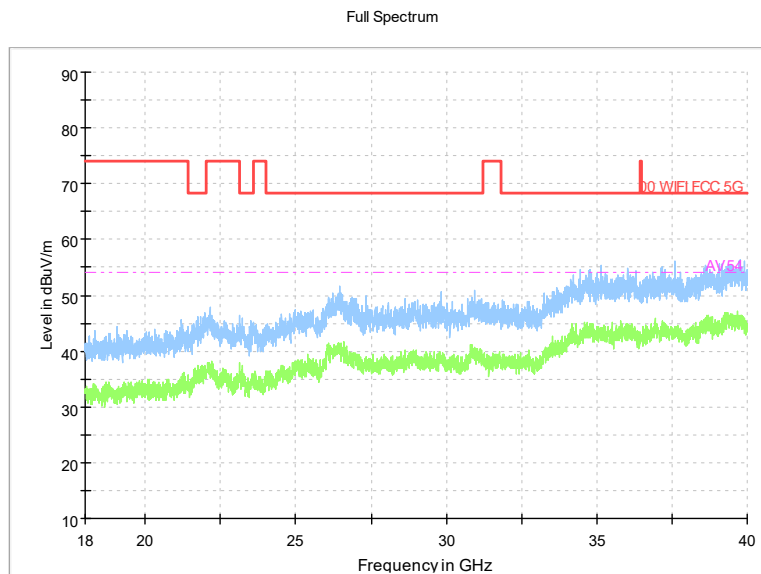

Full Spectrum

Frequency Range: 30MHz -1GHz
Detector: QP mode
Modulation type: 802.11n(HT20)

Full Spectrum

Frequency Range: 1GHz -6GHz
Detector: Av mode and PK mode
Modulation type: 802.11n(HT20)

Frequency Range: 6GHz -18GHz
Detector: Av mode and PK mode
Modulation type: 802.11n(HT20)

Preview Result 2-AVG Preview Result 1-PK+
00 WIFI FCC 5G AV54

Comment

Frequency Range: 18GHz -40GHz
Detector: Av mode and PK mode
Modulation type: 802.11n(HT20)

Full Spectrum

Frequency Range: 30MHz -1GHz
Detector: QP mode
Test Mode: 802.11ac(VHT20)

Full Spectrum

Frequency Range: 1GHz -6GHz
Detector: Av mode and PK mode
Test Mode: 802.11ac(VHT20)

Frequency Range: 6GHz -18GHz
Detector: Av mode and PK mode
Test Mode: 802.11ac(VHT20)

Frequency Range: 18GHz -40GHz
Detector: Av mode and PK mode
Test Mode: 802.11ac(VHT20)