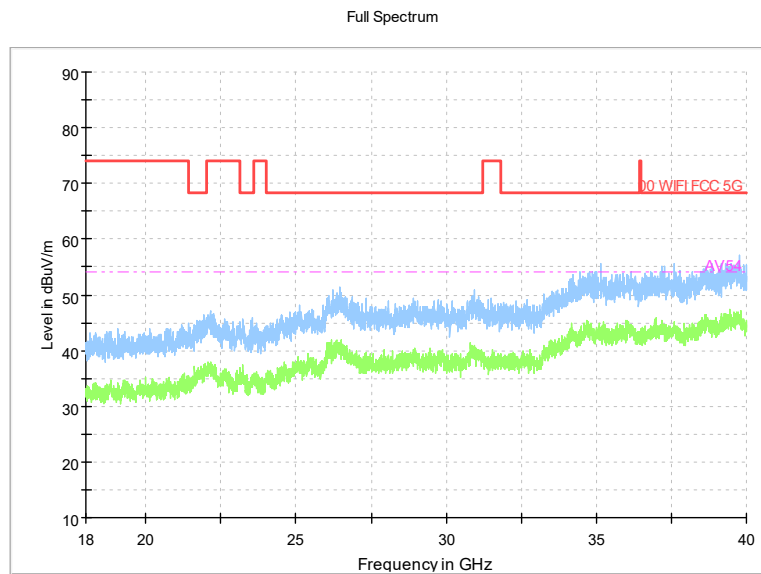

Full Spectrum

Frequency Range: 1GHz -6GHz
Detector: Av mode and PK mode
Test Mode: 802.11ac(VHT20)

Full Spectrum

Frequency Range: 6GHz -18GHz
Detector: Av mode and PK mode
Test Mode: 802.11ac(VHT20)

Full Spectrum

Preview Result 2-AVG Preview Result 1-PK+
00 WIFI FCC 5G AV54

Comment

Frequency Range: 18GHz -40GHz
Detector: Av mode and PK mode
Test Mode: 802.11ac(VHT20)

Carrier frequency (MHz): 5270
Channel No.:54

Frequency Range: 30MHz -1GHz
Detector: QP mode
Modulation type: 802.11n(HT40)

Frequency Range: 1GHz -6GHz
Detector: Av mode and PK mode
Modulation type: 802.11n(HT40)

Frequency Range: 6GHz -18GHz
Detector: Av mode and PK mode
Modulation type: 802.11n(HT40)

Frequency Range: 18GHz -40GHz
Detector: Av mode and PK mode
Modulation type: 802.11n(HT40)