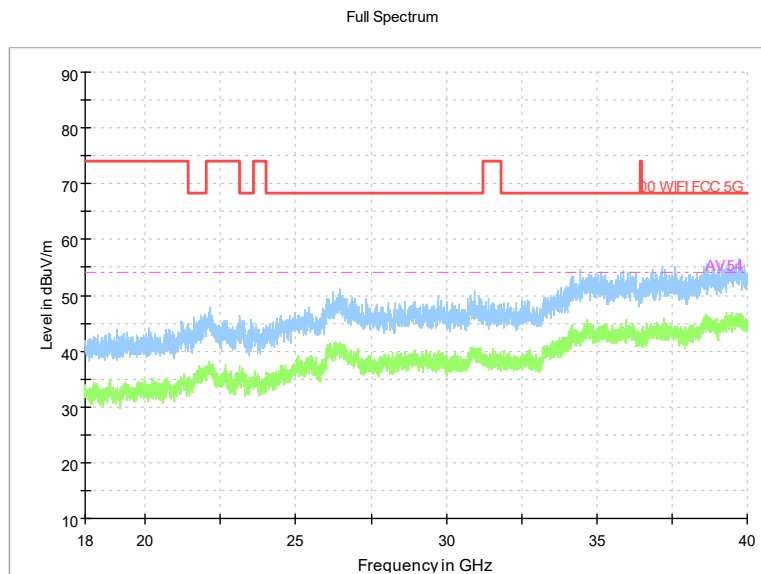

Frequency Range: 30MHz -1GHz
Detector: QP mode
Test Mode: 802.11ac(VHT80)

Frequency Range: 1GHz -6GHz
Detector: Av mode and PK mode
Test Mode: 802.11ac(VHT80)

Frequency Range: 6GHz -18GHz
Detector: Av mode and PK mode
Test Mode: 802.11ac(VHT80)

Frequency Range: 18GHz -40GHz
Detector: Av mode and PK mode
Test Mode: 802.11ac(VHT80)

Carrier frequency (MHz): 5500
Channel No.:100

Frequency Range: 30MHz -1GHz
Detector: QP mode
Modulation type: 802.11a

Frequency Range: 1GHz -6GHz
Detector: Av mode and PK mode
Modulation type: 802.11a

Frequency Range: 6GHz -18GHz
Detector: Av mode and PK mode
Modulation type: 802.11a

Frequency Range: 18GHz -40GHz
Detector: Av mode and PK mode
Modulation type: 802.11a