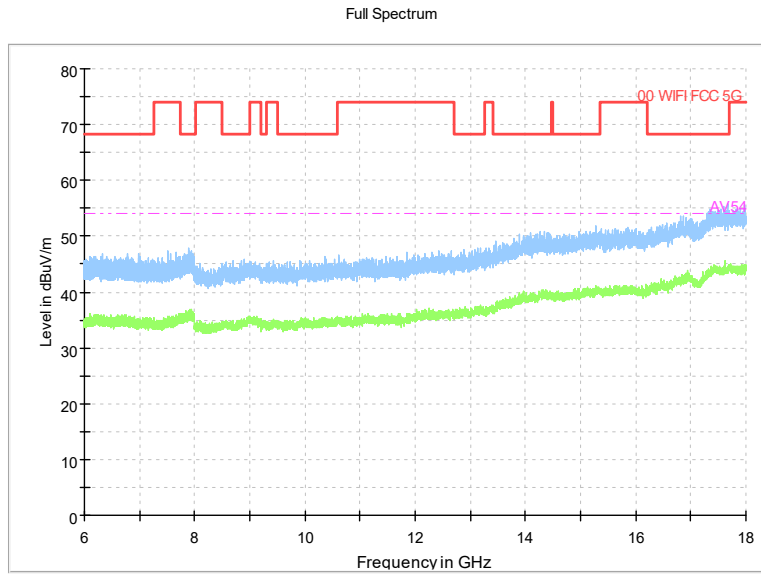

Full Spectrum

Frequency Range: 1GHz -6GHz
Detector: Av mode and PK mode
Test Mode: 802.11ac(VHT20)

Full Spectrum

Frequency Range: 6GHz -18GHz
Detector: Av mode and PK mode
Test Mode: 802.11ac(VHT20)

Full Spectrum

Preview Result 2-AVG Preview Result 1-PK+
00 WIFI FCC 5G AV54

Comment

Frequency Range: 18GHz -40GHz
Detector: Av mode and PK mode
Test Mode: 802.11ac(VHT20)

Carrier frequency (MHz): 5270
Channel No.:54

Frequency Range: 30MHz -1GHz
Detector: QP mode
Modulation type: 802.11n(HT40)

Frequency Range: 1GHz -6GHz
Detector: Av mode and PK mode
Modulation type: 802.11n(HT40)

Frequency Range: 6GHz -18GHz
Detector: Av mode and PK mode
Modulation type: 802.11n(HT40)

Frequency Range: 18GHz -40GHz
Detector: Av mode and PK mode
Modulation type: 802.11n(HT40)