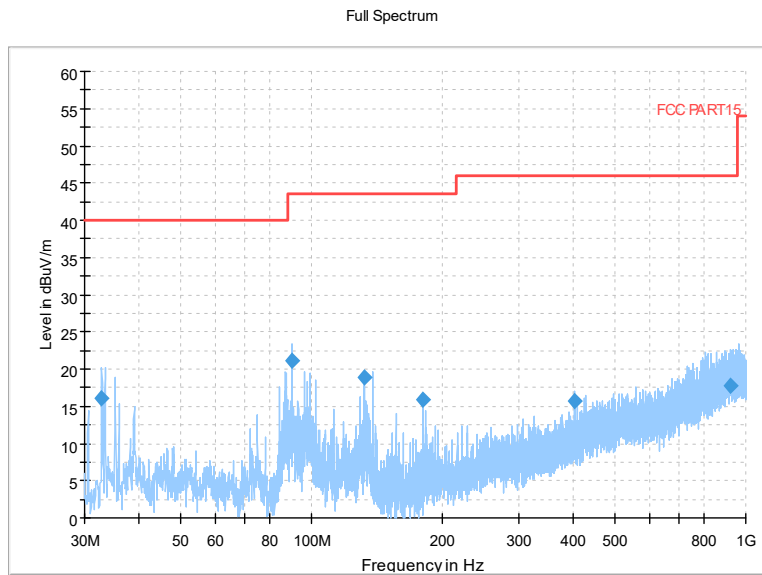

Preview Result 2-AVG Preview Result 1-PK+
00 WIFI FCC 5G AV54

Comment

Frequency Range: 18GHz -40GHz
Detector: Av mode and PK mode
Modulation type: 802.11n(HT20)

Full Spectrum

Frequency Range: 30MHz -1GHz
Detector: QP mode
Test Mode: 802.11ac(VHT20)

Full Spectrum

Frequency Range: 1GHz -6GHz
Detector: Av mode and PK mode
Test Mode: 802.11ac(VHT20)

Full Spectrum

Frequency Range: 6GHz -18GHz
Detector: Av mode and PK mode
Test Mode: 802.11ac(VHT20)

Full Spectrum

Preview Result 2-AVG Preview Result 1-PK+
00 WIFI FCC 5G AV54

Comment

Frequency Range: 18GHz -40GHz
Detector: Av mode and PK mode
Test Mode: 802.11ac(VHT20)

Carrier frequency (MHz): 5270
Channel No.:54

Frequency Range: 30MHz -1GHz
Detector: QP mode
Modulation type: 802.11n(HT40)