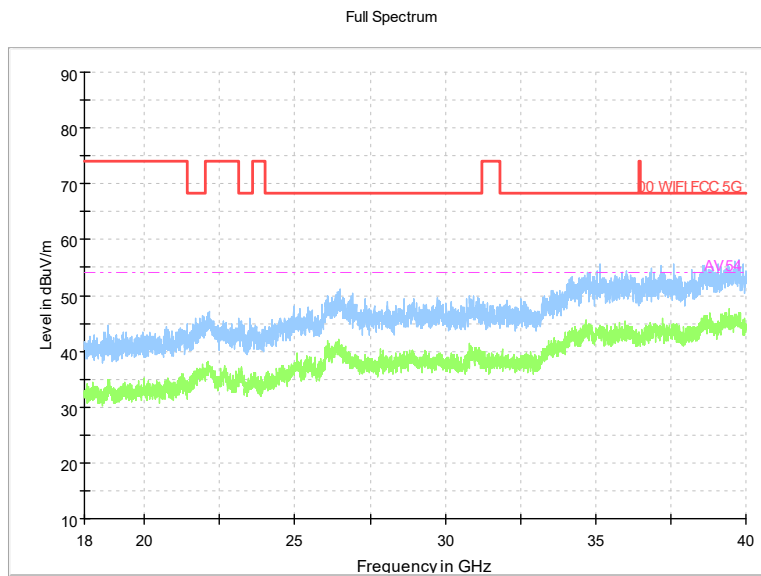

Frequency Range: 18GHz -40GHz
Detector: Av mode and PK mode
Test Mode: 802.11ac(VHT40)