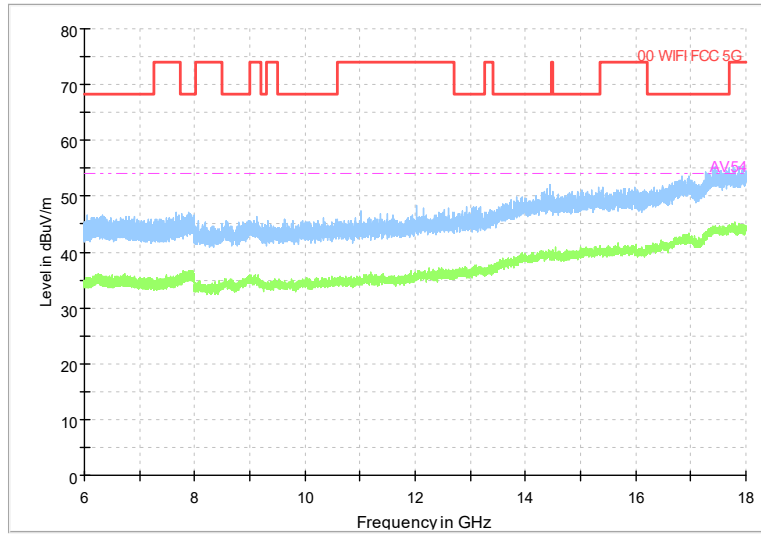

Frequency Range: 6GHz -18GHz
Detector: Av mode and PK mode
Modulation type: 802.11a

Full Spectrum

Preview Result 2-AVG Preview Result 1-PK+
00 WIFI FCC 5G AV54

Comment

Frequency Range: 18GHz -40GHz
Detector: Av mode and PK mode
Modulation type: 802.11a

Frequency Range: 30MHz -1GHz
 Detector: QP mode
 Modulation type: 802.11n(HT20)

Frequency Range: 1GHz -6GHz
 Detector: Av mode and PK mode
 Modulation type: 802.11n(HT20)

Frequency Range: 6GHz -18GHz
Detector: Av mode and PK mode
Modulation type: 802.11n(HT20)

Comment

Frequency Range: 18GHz -40GHz
Detector: Av mode and PK mode
Modulation type: 802.11n(HT20)

Frequency Range: 30MHz -1GHz
Detector: QP mode
Test Mode: 802.11ac(VHT20)

Frequency Range: 1GHz -6GHz
Detector: Av mode and PK mode
Test Mode: 802.11ac(VHT20)

Full Spectrum

Frequency Range: 6GHz -18GHz
Detector: Av mode and PK mode
Test Mode: 802.11ac(VHT20)

Full Spectrum

Preview Result 2-AVG Preview Result 1-PK+
00 WIFI FCC 5G AV54

Comment

Frequency Range: 18GHz -40GHz
Detector: Av mode and PK mode
Test Mode: 802.11ac(VHT20)