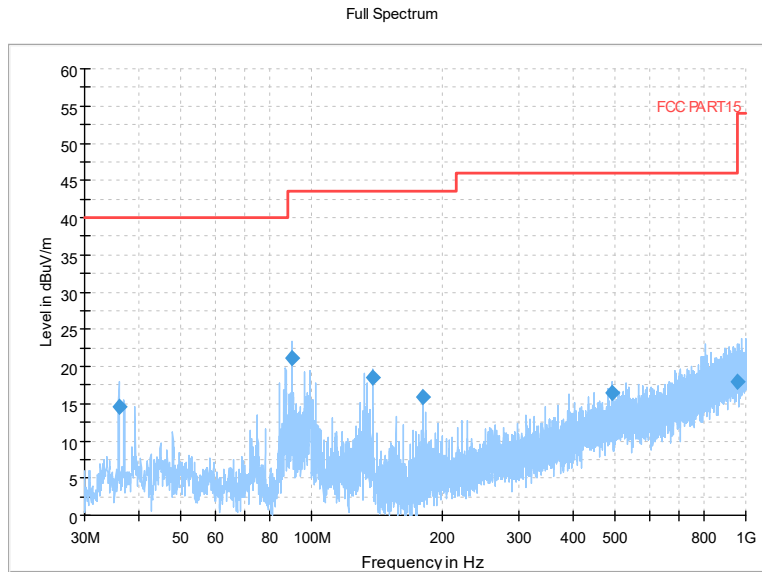

Full Spectrum

Frequency Range: 6GHz -18GHz
Detector: Av mode and PK mode
Test Mode: 802.11ac(VHT20)

Full Spectrum

Preview Result 2-AVG Preview Result 1-PK+
00 WIFI FCC 5G AV54

Comment

Frequency Range: 18GHz -40GHz
Detector: Av mode and PK mode
Test Mode: 802.11ac(VHT20)

Carrier frequency (MHz): 5320
Channel No.:64

Frequency Range: 30MHz -1GHz
Detector: QP mode
Modulation type: 802.11a

Frequency Range: 1GHz -6GHz
Detector: Av mode and PK mode
Modulation type: 802.11a

Frequency Range: 6GHz -18GHz
Detector: Av mode and PK mode
Modulation type: 802.11a

Preview Result 2-AVG Preview Result 1-PK+
00 WIFI FCC 5G AV54

Comment

Frequency Range: 18GHz -40GHz
Detector: Av mode and PK mode
Modulation type: 802.11a

Frequency Range: 30MHz -1GHz
Detector: QP mode
Modulation type: 802.11n(HT20)