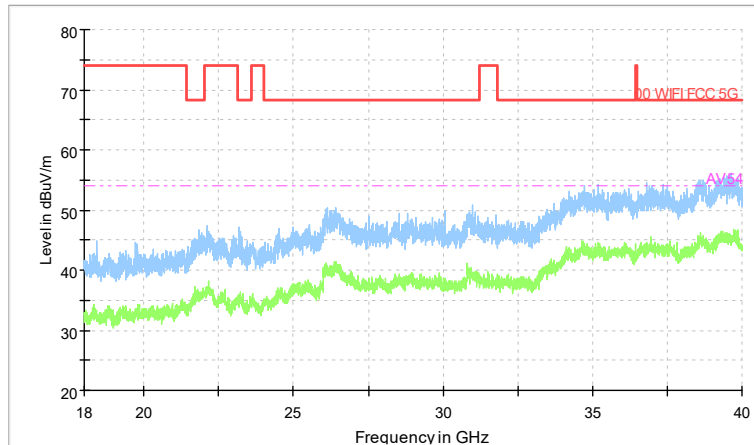

Full Spectrum

Frequency Range: 6GHz -18GHz
Detector: Av mode and PK mode
Test Mode: 802.11ac(VHT20)

Full Spectrum

Preview Result 2-AVG Preview Result 1-PK+
00 WIFI FCC 5G AV54

Comment

Frequency Range: 18GHz -40GHz
Detector: Av mode and PK mode
Test Mode: 802.11ac(VHT20)

Carrier frequency (MHz): 5700
Channel No.:140

Frequency Range: 30MHz -1GHz
Detector: QP mode
Modulation type: 802.11a

Frequency Range: 1GHz -6GHz
Detector: Av mode and PK mode
Modulation type: 802.11a

Full Spectrum

Frequency Range: 6GHz -18GHz
 Detector: Av mode and PK mode
 Modulation type: 802.11a

Full Spectrum

Preview Result 2-AVG Preview Result 1-PK+
 00 WIFI FCC 5G AV54

Comment

Frequency Range: 18GHz -40GHz
 Detector: Av mode and PK mode
 Modulation type: 802.11a