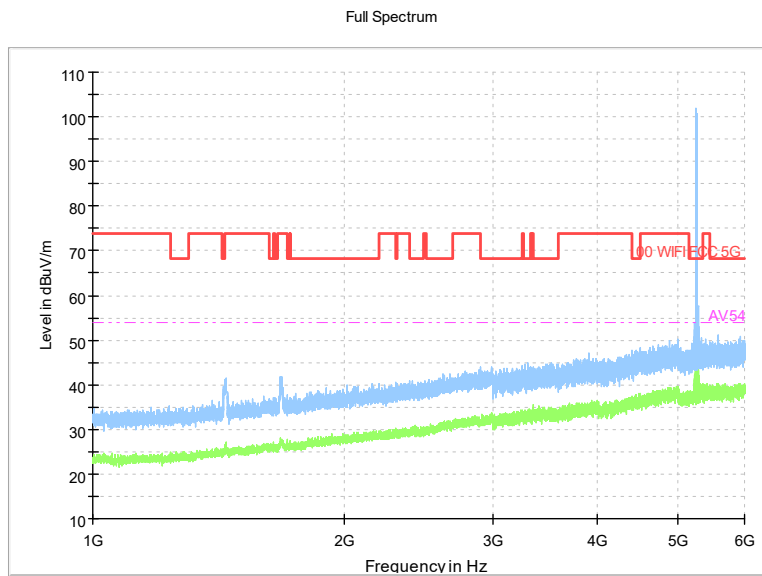

Full Spectrum

Frequency Range: 6GHz -18GHz
Detector: Av mode and PK mode
Test Mode: 802.11ac(VHT80)

Full Spectrum

Frequency Range: 18GHz -40GHz
Detector: Av mode and PK mode
Test Mode: 802.11ac(VHT80)

Carrier frequency (MHz): 5260
Channel No.:52

Frequency Range: 30MHz -1GHz
Detector: QP mode
Modulation type: 802.11a

Frequency Range: 1GHz -6GHz
Detector: Av mode and PK mode
Modulation type: 802.11a

Frequency Range: 6GHz -18GHz
Detector: Av mode and PK mode
Modulation type: 802.11a

Preview Result 2-AVG Preview Result 1-PK+
00 WIFI FCC 5G AV54

Comment

Frequency Range: 18GHz -40GHz
Detector: Av mode and PK mode
Modulation type: 802.11a

Frequency Range: 30MHz -1GHz
Detector: QP mode
Modulation type: 802.11n(HT20)