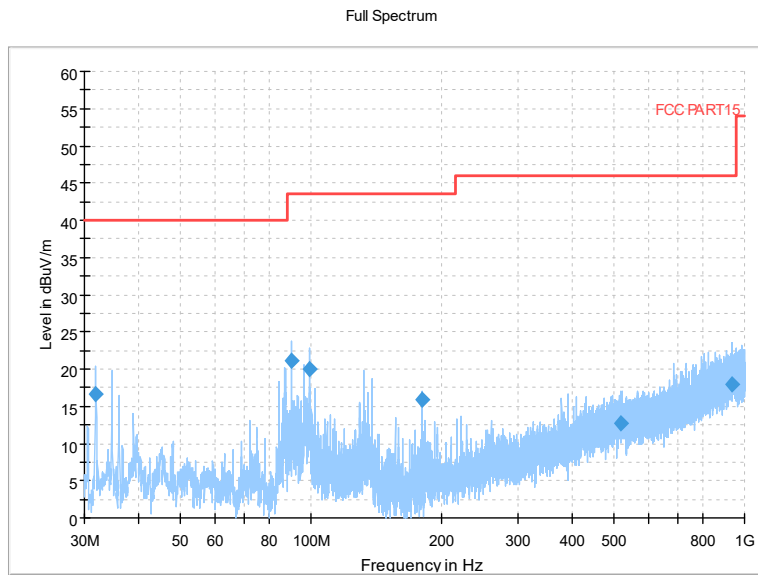

Full Spectrum

Frequency Range: 6GHz -18GHz
Detector: Av mode and PK mode
Test Mode: 802.11ac(VHT80)

Full Spectrum

Frequency Range: 18GHz -40GHz
Detector: Av mode and PK mode
Test Mode: 802.11ac(VHT80)

Carrier frequency (MHz): 5260
Channel No.:52