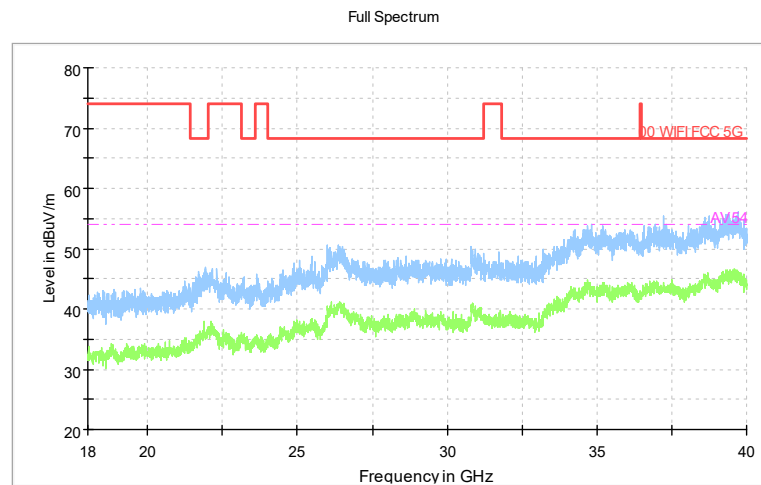

Frequency Range: 18GHz -40GHz
Detector: Av mode and PK mode
Modulation type: 802.11n(HT40)

Full Spectrum

Frequency Range: 30MHz -1GHz
Detector: QP mode
Test Mode: 802.11ac(VHT40)

Full Spectrum

Frequency Range: 1GHz -6GHz
Detector: Av mode and PK mode
Test Mode: 802.11ac(VHT40)

Frequency Range: 6GHz -18GHz
Detector: Av mode and PK mode
Test Mode: 802.11ac(VHT40)

Preview Result 2-AVG Preview Result 1-PK+
00 WIFI FCC 5G AV54

Comment

Frequency Range: 18GHz -40GHz
Detector: Av mode and PK mode
Test Mode: 802.11ac(VHT40)