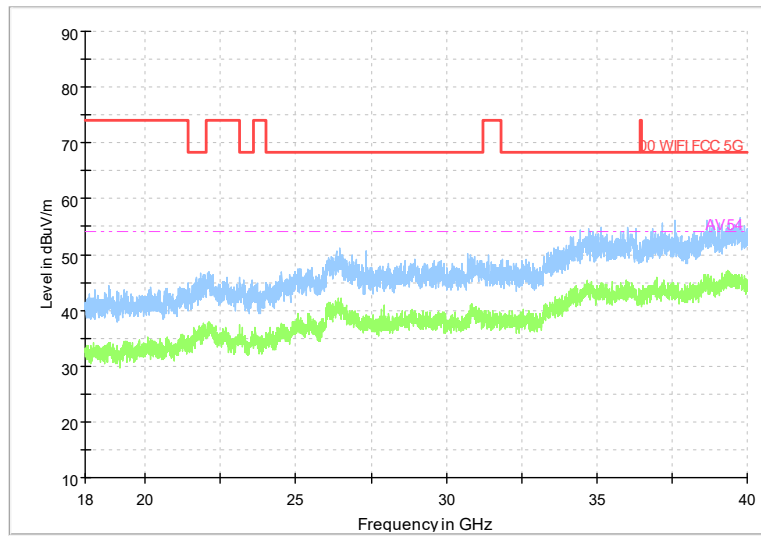

Frequency Range: 18GHz -40GHz
Detector: Av mode and PK mode
Test Mode: 802.11ac(VHT40)

Carrier frequency (MHz): 5310
Channel No.:62

Frequency Range: 30MHz -1GHz
Detector: QP mode
Modulation type: 802.11n(HT40)

Frequency Range: 1GHz -6GHz
Detector: Av mode and PK mode
Modulation type: 802.11n(HT40)

Full Spectrum

Frequency Range: 6GHz -18GHz
Detector: Av mode and PK mode
Modulation type: 802.11n(HT40)

Full Spectrum