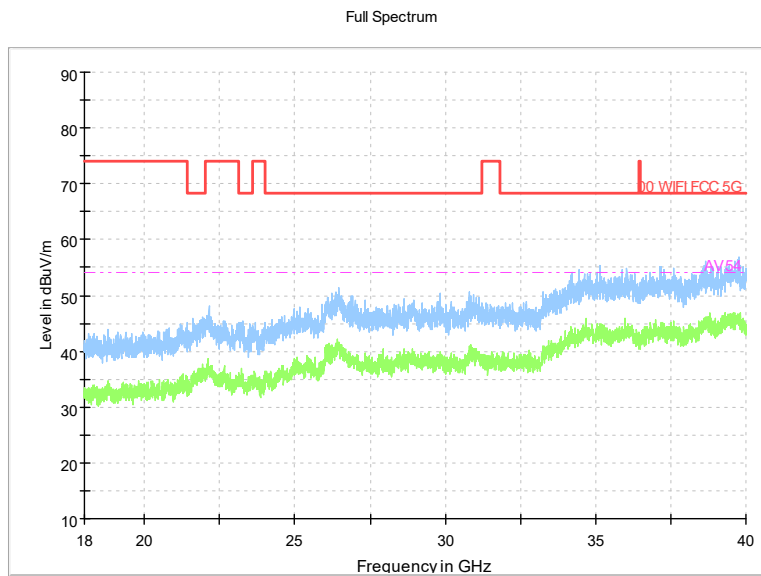

Frequency Range: 18GHz -40GHz
Detector: Av mode and PK mode
Modulation type: 802.11n(HT40)

Full Spectrum

Frequency Range: 30MHz -1GHz
Detector: QP mode
Test Mode: 802.11ac(VHT40)

Full Spectrum

Frequency Range: 1GHz -6GHz
Detector: Av mode and PK mode
Test Mode: 802.11ac(VHT40)

Frequency Range: 6GHz -18GHz
Detector: Av mode and PK mode
Test Mode: 802.11ac(VHT40)

Frequency Range: 18GHz -40GHz
Detector: Av mode and PK mode
Test Mode: 802.11ac(VHT40)

Carrier frequency (MHz): 5290
Channel No.:58

Frequency Range: 30MHz -1GHz
Detector: QP mode
Test Mode: 802.11ac(VHT80)

Frequency Range: 1GHz -6GHz
Detector: Av mode and PK mode
Test Mode: 802.11ac(VHT80)

Frequency Range: 6GHz -18GHz
Detector: Av mode and PK mode
Test Mode: 802.11ac(VHT80)