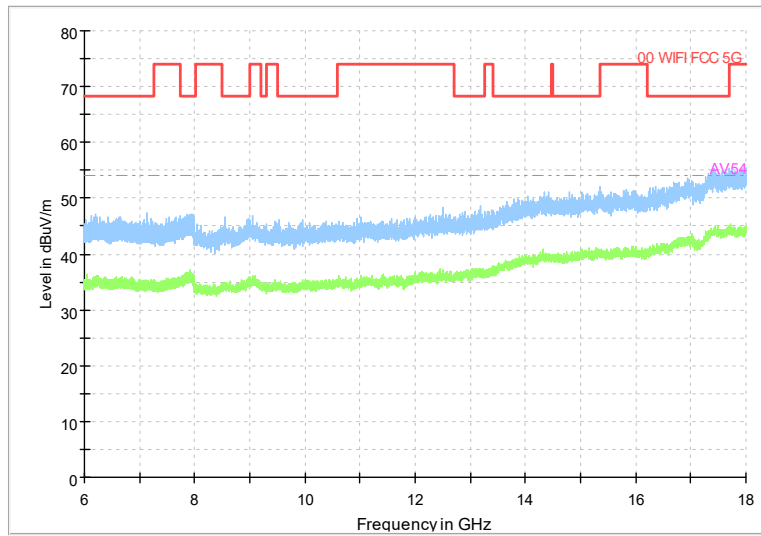

Frequency Range: 1GHz -6GHz
Detector: Av mode and PK mode
Modulation type: 802.11n(HT20)

Full Spectrum

Frequency Range: 6GHz -18GHz
Detector: Av mode and PK mode
Modulation type: 802.11n(HT20)

Full Spectrum

Preview Result 2-AVG Preview Result 1-PK+
00 WIFI FCC 5G AV54

Comment

Frequency Range: 18GHz -40GHz
Detector: Av mode and PK mode
Modulation type: 802.11n(HT20)

Full Spectrum

Frequency Range: 30MHz -1GHz
Detector: QP mode
Test Mode: 802.11ac(VHT20)

Full Spectrum

Frequency Range: 1GHz -6GHz
Detector: Av mode and PK mode
Test Mode: 802.11ac(VHT20)

Full Spectrum

Frequency Range: 6GHz -18GHz
Detector: Av mode and PK mode
Test Mode: 802.11ac(VHT20)

Full Spectrum