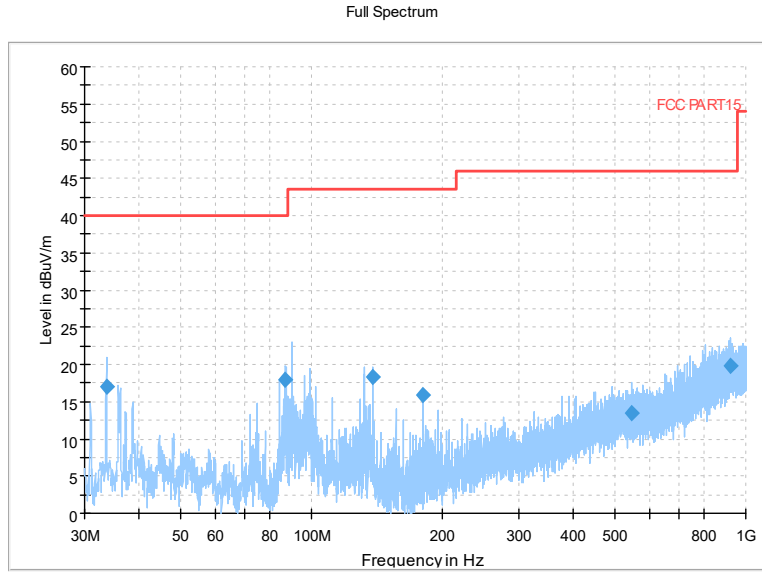

Frequency Range: 30MHz -1GHz
Detector: QP mode
Test Mode: 802.11ac(VHT20)