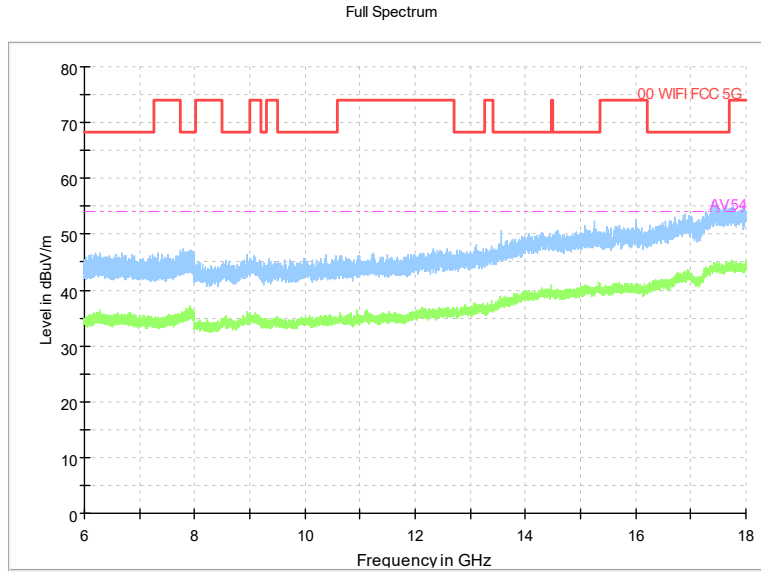

Frequency Range: 30MHz -1GHz
Detector: QP mode
Test Mode: 802.11ac(VHT40)

Frequency Range: 1GHz -6GHz
Detector: Av mode and PK mode
Test Mode: 802.11ac(VHT40)

Frequency Range: 6GHz -18GHz
Detector: Av mode and PK mode
Test Mode: 802.11ac(VHT40)

Frequency Range: 18GHz -40GHz
Detector: Av mode and PK mode
Test Mode: 802.11ac(VHT40)

Carrier frequency (MHz): 5230
Channel No.:46

Frequency Range: 30MHz -1GHz
Detector: QP mode
Modulation type: 802.11n(HT40)