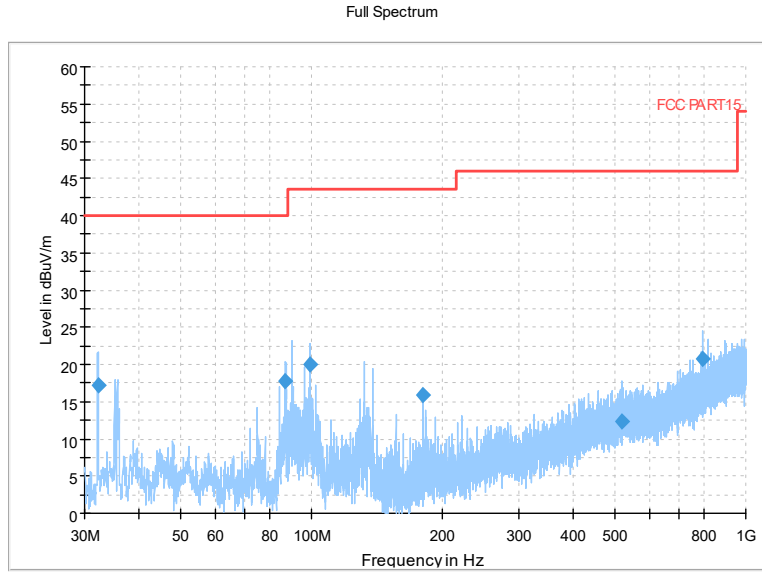

Frequency Range: 30MHz -1GHz
Detector: QP mode
Modulation type: 802.11a

Frequency Range: 1GHz -6GHz
Detector: Av mode and PK mode
Modulation type: 802.11a

Frequency Range: 6GHz -18GHz
Detector: Av mode and PK mode
Modulation type: 802.11a

Preview Result 2-AVG Preview Result 1-PK+
00 WIFI FCC 5G AV54

Comment

Frequency Range: 18GHz -40GHz
Detector: Av mode and PK mode
Modulation type: 802.11a

Frequency Range: 30MHz -1GHz
Detector: QP mode
Modulation type: 802.11n(HT20)