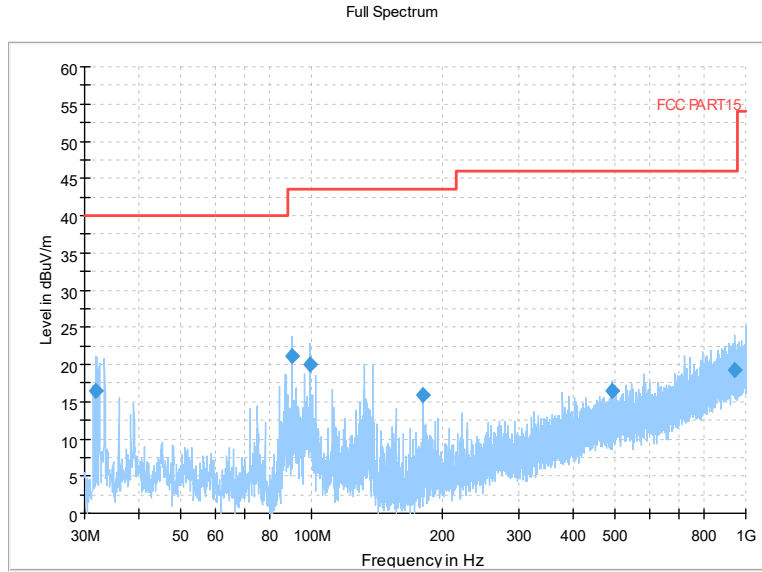

Frequency Range: 6GHz -18GHz
Detector: Av mode and PK mode
Modulation type: 802.11a

Full Spectrum

Preview Result 2-AVG Preview Result 1-PK+
00 WIFI FCC 5G AV54

Comment

Frequency Range: 18GHz -40GHz
Detector: Av mode and PK mode
Modulation type: 802.11a