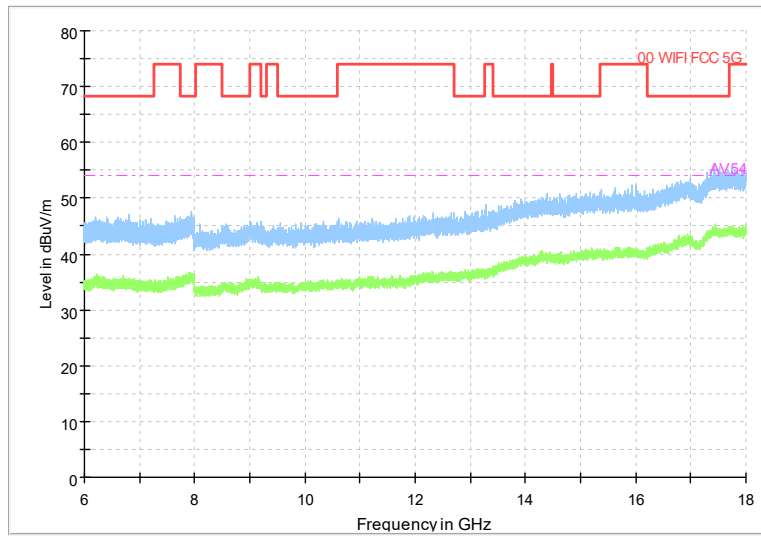

Frequency Range: 6GHz -18GHz
Detector: Av mode and PK mode
Test Mode: 802.11ac(VHT40)

Preview Result 2-AVG Preview Result 1-PK+
00 WIFI FCC 5G AV54

Comment

Frequency Range: 18GHz -40GHz
Detector: Av mode and PK mode
Test Mode: 802.11ac(VHT40)

Carrier frequency (MHz): 5210
Channel No.:42

Frequency Range: 30MHz -1GHz
Detector: QP mode
Test Mode: 802.11ac(VHT80)

Frequency Range: 1GHz -6GHz
Detector: Av mode and PK mode
Test Mode: 802.11ac(VHT80)

Full Spectrum

Frequency Range: 6GHz -18GHz
Detector: Av mode and PK mode
Test Mode: 802.11ac(VHT80)

Full Spectrum

Frequency Range: 18GHz -40GHz
Detector: Av mode and PK mode
Test Mode: 802.11ac(VHT80)

Carrier frequency (MHz): 5260
Channel No.:52