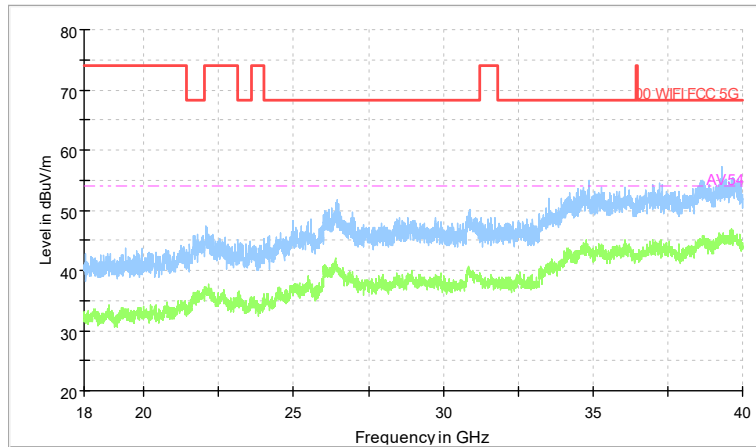

Frequency Range: 18GHz -40GHz
Detector: Av mode and PK mode
Modulation type: 802.11n(HT20)

Full Spectrum

Frequency Range: 30MHz -1GHz
Detector: QP mode
Test Mode: 802.11ac(VHT20)

Full Spectrum

Frequency Range: 1GHz -6GHz
Detector: Av mode and PK mode
Test Mode: 802.11ac(VHT20)

Full Spectrum

Frequency Range: 6GHz -18GHz
Detector: Av mode and PK mode
Test Mode: 802.11ac(VHT20)

Full Spectrum

Preview Result 2-AVG Preview Result 1-PK+
00 WIFI FCC 5G AV54

Comment

Frequency Range: 18GHz -40GHz
Detector: Av mode and PK mode
Test Mode: 802.11ac(VHT20)