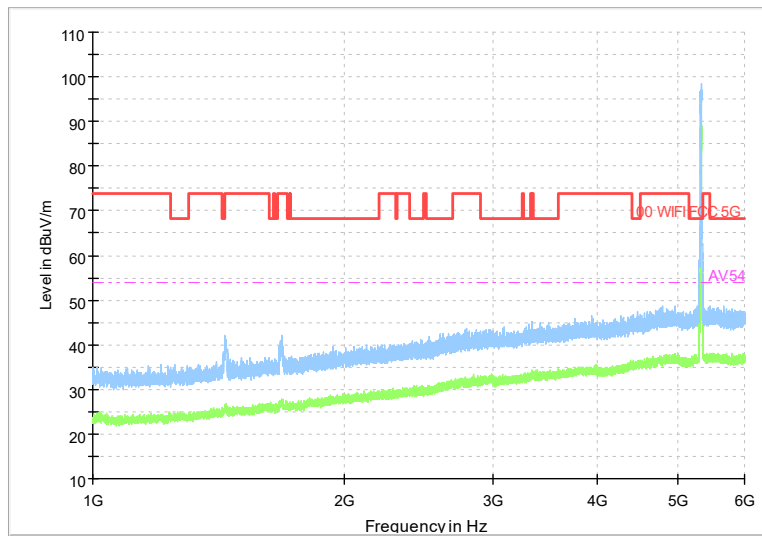

Frequency Range: 1GHz -6GHz
Detector: Av mode and PK mode
Modulation type: 802.11n(HT20)

Full Spectrum

Frequency Range: 6GHz -18GHz
Detector: Av mode and PK mode
Modulation type: 802.11n(HT20)

Full Spectrum

Preview Result 2-AVG Preview Result 1-PK+
00 WIFI FCC 5G AV54

Comment

Frequency Range: 18GHz -40GHz
Detector: Av mode and PK mode
Modulation type: 802.11n(HT20)

Full Spectrum

Frequency Range: 30MHz -1GHz
Detector: QP mode
Test Mode: 802.11ac(VHT20)

Full Spectrum

Frequency Range: 1GHz -6GHz
Detector: Av mode and PK mode
Test Mode: 802.11ac(VHT20)

Full Spectrum

Frequency Range: 6GHz -18GHz
Detector: Av mode and PK mode
Test Mode: 802.11ac(VHT20)

Full Spectrum