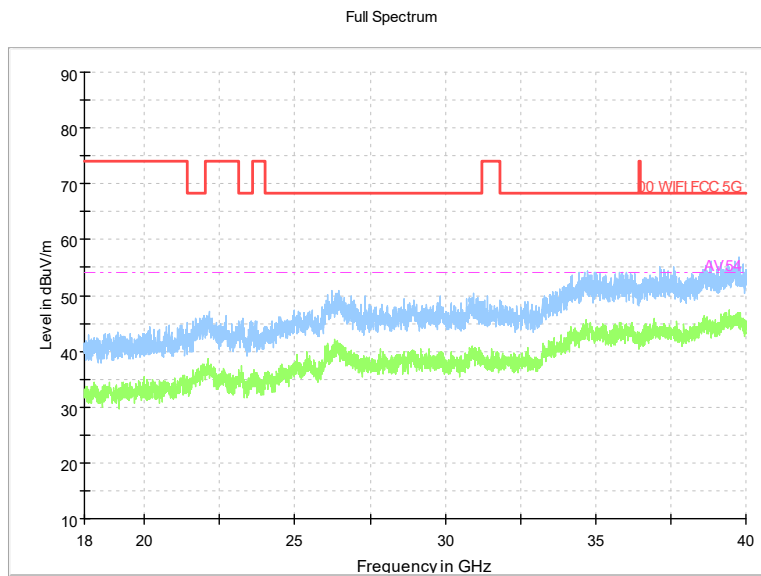

Frequency Range: 1GHz -6GHz
Detector: Av mode and PK mode
Modulation type: 802.11n(HT40)

Full Spectrum

Frequency Range: 6GHz -18GHz
Detector: Av mode and PK mode
Modulation type: 802.11n(HT40)

Full Spectrum

Frequency Range: 18GHz -40GHz
Detector: Av mode and PK mode
Modulation type: 802.11n(HT40)

Full Spectrum

Frequency Range: 30MHz -1GHz
Detector: QP mode
Test Mode: 802.11ac(VHT40)

Full Spectrum

Frequency Range: 1GHz -6GHz
Detector: Av mode and PK mode
Test Mode: 802.11ac(VHT40)

Frequency Range: 6GHz -18GHz
Detector: Av mode and PK mode
Test Mode: 802.11ac(VHT40)

Frequency Range: 18GHz -40GHz
Detector: Av mode and PK mode
Test Mode: 802.11ac(VHT40)

Carrier frequency (MHz): 5290
Channel No.:58