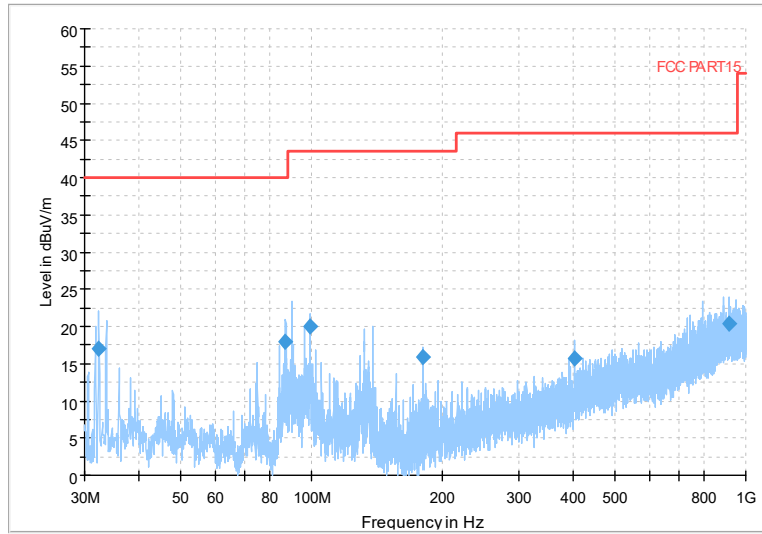

— Preview Result 2-AVG — Preview Result 1-PK+
— 00 WIFI FCC 5G - - - AV54

Comment

Frequency Range: 18GHz -40GHz
Detector: Av mode and PK mode
Modulation type: 802.11a

Frequency Range: 30MHz -1GHz
Detector: QP mode
Modulation type: 802.11n(HT20)

Frequency Range: 1GHz -6GHz
Detector: Av mode and PK mode
Modulation type: 802.11n(HT20)

Full Spectrum

Frequency Range: 6GHz -18GHz
Detector: Av mode and PK mode
Modulation type: 802.11n(HT20)

Full Spectrum

Frequency Range: 18GHz -40GHz
Detector: Av mode and PK mode
Modulation type: 802.11n(HT20)

Full Spectrum

Frequency Range: 30MHz -1GHz
Detector: QP mode
Test Mode: 802.11ac(VHT20)

Full Spectrum

Frequency Range: 1GHz -6GHz
Detector: Av mode and PK mode
Test Mode: 802.11ac(VHT20)