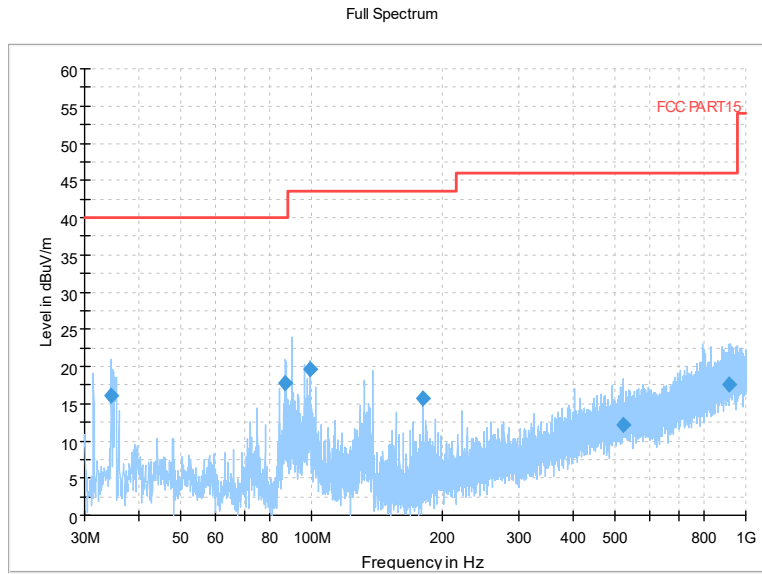

Full Spectrum

Frequency Range: 30MHz -1GHz
Detector: QP mode
Modulation type: 802.11a

Full Spectrum

Frequency Range: 1GHz -6GHz
Detector: Av mode and PK mode
Modulation type: 802.11a

Frequency Range: 6GHz -18GHz
Detector: Av mode and PK mode
Modulation type: 802.11a

— Preview Result 2-AVG — Preview Result 1-PK+
— 00 WIFI FCC 5G - - - AV54

Comment

Frequency Range: 18GHz -40GHz
Detector: Av mode and PK mode
Modulation type: 802.11a

Frequency Range: 30MHz -1GHz
Detector: QP mode
Modulation type: 802.11n(HT20)