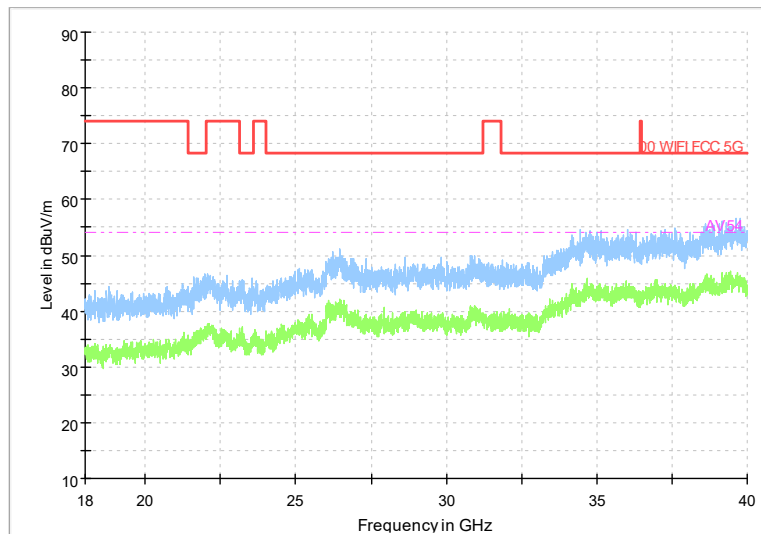

Full Spectrum

Frequency Range: 30MHz -1GHz
Detector: QP mode
Modulation type: 802.11a

Full Spectrum

Frequency Range: 1GHz -6GHz
Detector: Av mode and PK mode
Modulation type: 802.11a

Frequency Range: 6GHz -18GHz
Detector: Av mode and PK mode
Modulation type: 802.11a

— Preview Result 2-AVG — Preview Result 1-PK+
— 00 WIFI FCC 5G - - - AV54

Comment

Frequency Range: 18GHz -40GHz
Detector: Av mode and PK mode
Modulation type: 802.11a

Frequency Range: 30MHz -1GHz
Detector: QP mode
Modulation type: 802.11n(HT20)

Frequency Range: 1GHz -6GHz
Detector: Av mode and PK mode
Modulation type: 802.11n(HT20)

Full Spectrum

Frequency Range: 6GHz -18GHz
Detector: Av mode and PK mode
Modulation type: 802.11n(HT20)

Full Spectrum