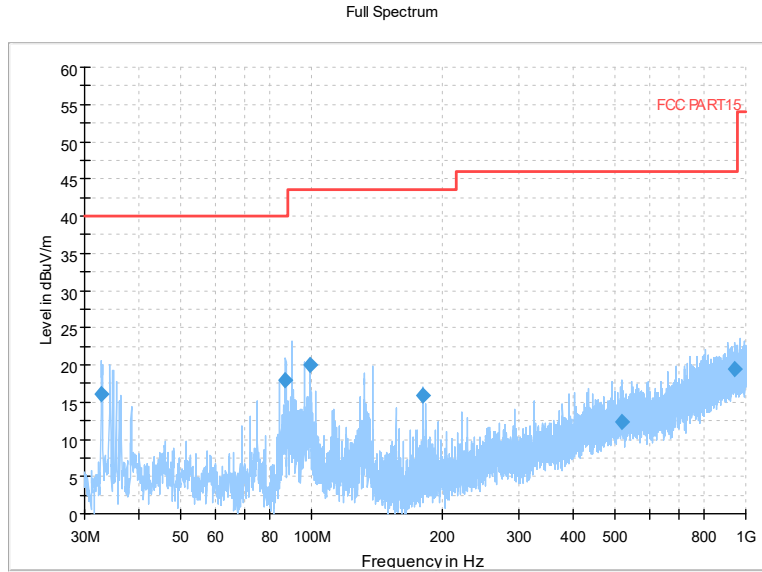

Carrier frequency (MHz): 5600
Channel No.:120

Frequency Range: 30MHz -1GHz
Detector: QP mode
Modulation type: 802.11a