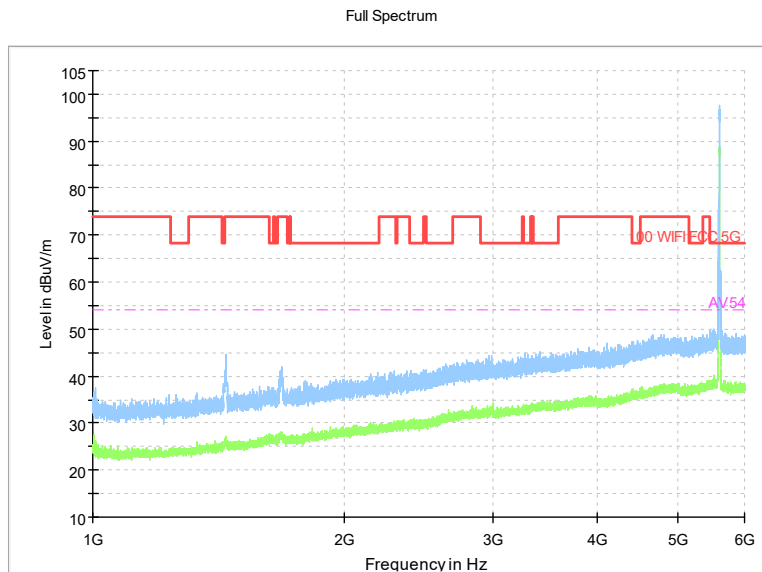

Preview Result 2-AVG Preview Result 1-PK+
00 WIFI FCC 5G AV54

Comment

Frequency Range: 18GHz -40GHz
Detector: Av mode and PK mode
Modulation type: 802.11n(HT20)

Full Spectrum

Frequency Range: 30MHz -1GHz
Detector: QP mode
Test Mode: 802.11ac(VHT20)

Full Spectrum

Frequency Range: 1GHz -6GHz
Detector: Av mode and PK mode
Test Mode: 802.11ac(VHT20)

Frequency Range: 6GHz -18GHz
Detector: Av mode and PK mode
Test Mode: 802.11ac(VHT20)

Frequency Range: 18GHz -40GHz
Detector: Av mode and PK mode
Test Mode: 802.11ac(VHT20)

Carrier frequency (MHz): 5600
Channel No.:120

Frequency Range: 30MHz -1GHz
Detector: QP mode
Modulation type: 802.11a

Frequency Range: 1GHz -6GHz
Detector: Av mode and PK mode
Modulation type: 802.11a

Full Spectrum

Frequency Range: 6GHz -18GHz
Detector: Av mode and PK mode
Modulation type: 802.11a

Full Spectrum

Preview Result 2-AVG Preview Result 1-PK+
00 WIFI FCC 5G AV54

Comment

Frequency Range: 18GHz -40GHz
Detector: Av mode and PK mode
Modulation type: 802.11a