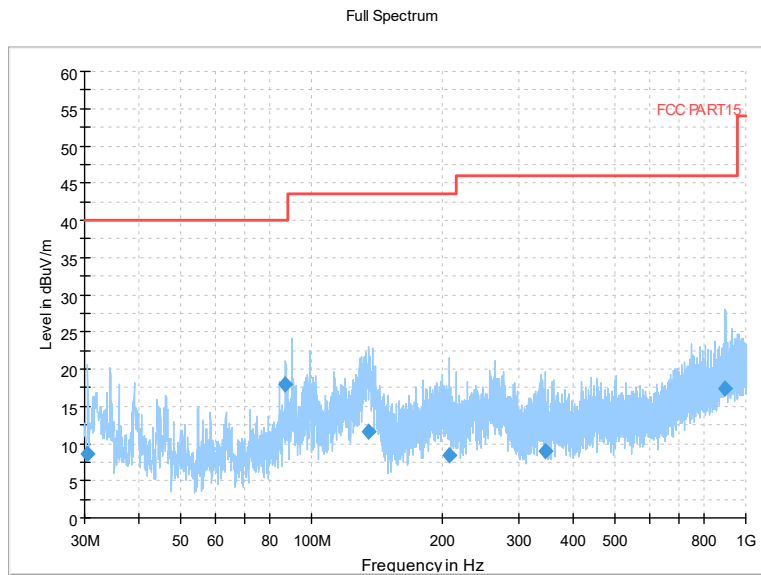

Carrier frequency (MHz): 5230
Channel No.:46

Frequency Range: 30MHz -1GHz
Detector: QP mode
Modulation type: 802.11n(HT40)