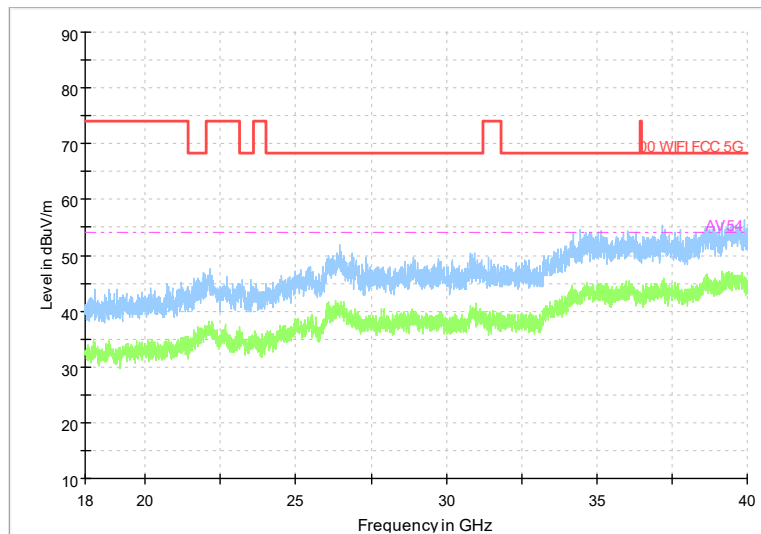

Frequency Range: 18GHz -40GHz
Detector: Av mode and PK mode
Test Mode: 802.11ac(VHT40)

Carrier frequency (MHz): 5230
Channel No.:46

Frequency Range: 30MHz -1GHz
Detector: QP mode
Modulation type: 802.11n(HT40)

Frequency Range: 1GHz -6GHz
Detector: Av mode and PK mode
Modulation type: 802.11n(HT40)

Full Spectrum

Frequency Range: 6GHz -18GHz
Detector: Av mode and PK mode
Modulation type: 802.11n(HT40)

Full Spectrum