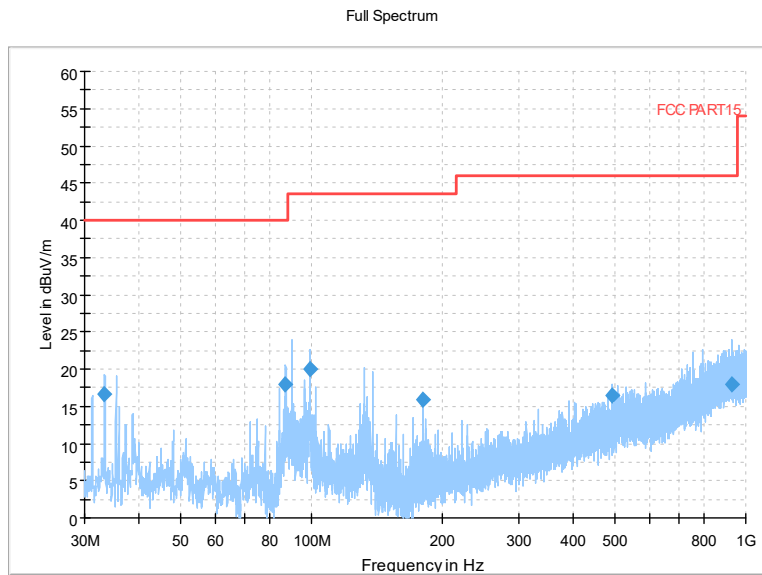

Frequency Range: 6GHz -18GHz
Detector: Av mode and PK mode
Test Mode: 802.11ac(VHT40)

Frequency Range: 18GHz -40GHz
Detector: Av mode and PK mode
Test Mode: 802.11ac(VHT40)

Carrier frequency (MHz): 5290
Channel No.:58

Frequency Range: 30MHz -1GHz
Detector: QP mode
Test Mode: 802.11ac(VHT80)

Frequency Range: 1GHz -6GHz
Detector: Av mode and PK mode
Test Mode: 802.11ac(VHT80)

Frequency Range: 6GHz -18GHz
Detector: Av mode and PK mode
Test Mode: 802.11ac(VHT80)

Frequency Range: 18GHz -40GHz
Detector: Av mode and PK mode
Test Mode: 802.11ac(VHT80)

Carrier frequency (MHz): 5500
Channel No.:100

Frequency Range: 30MHz -1GHz
Detector: QP mode
Modulation type: 802.11a