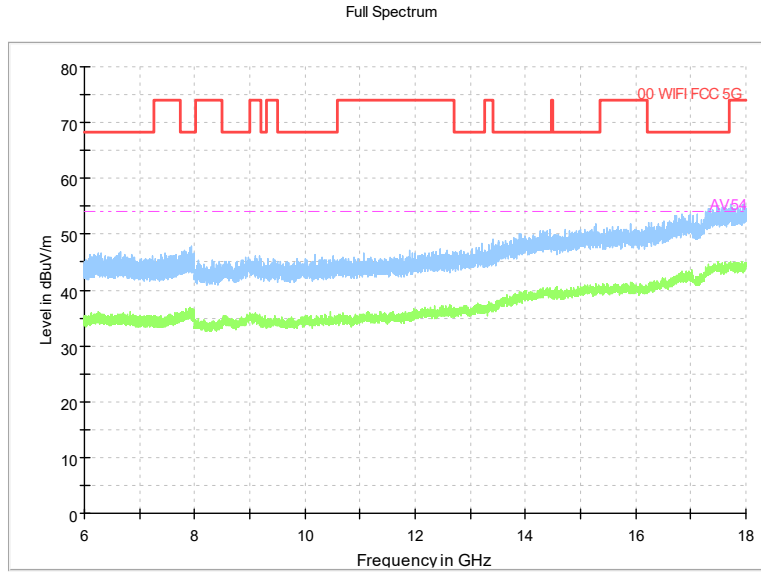

Frequency Range: 6GHz -18GHz
Detector: Av mode and PK mode
Test Mode: 802.11ac(VHT40)

Frequency Range: 18GHz -40GHz
Detector: Av mode and PK mode
Test Mode: 802.11ac(VHT40)

Carrier frequency (MHz): 5290
Channel No.:58

Frequency Range: 30MHz -1GHz
Detector: QP mode
Test Mode: 802.11ac(VHT80)

Frequency Range: 1GHz -6GHz
Detector: Av mode and PK mode
Test Mode: 802.11ac(VHT80)

Frequency Range: 6GHz -18GHz
Detector: Av mode and PK mode
Test Mode: 802.11ac(VHT80)