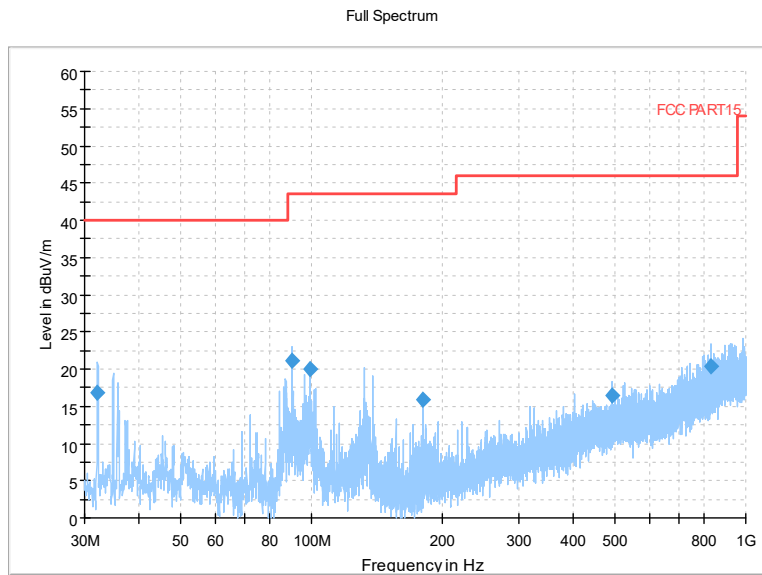

Carrier frequency (MHz): 5700
Channel No.:140

Frequency Range: 30MHz -1GHz
Detector: QP mode
Modulation type: 802.11a