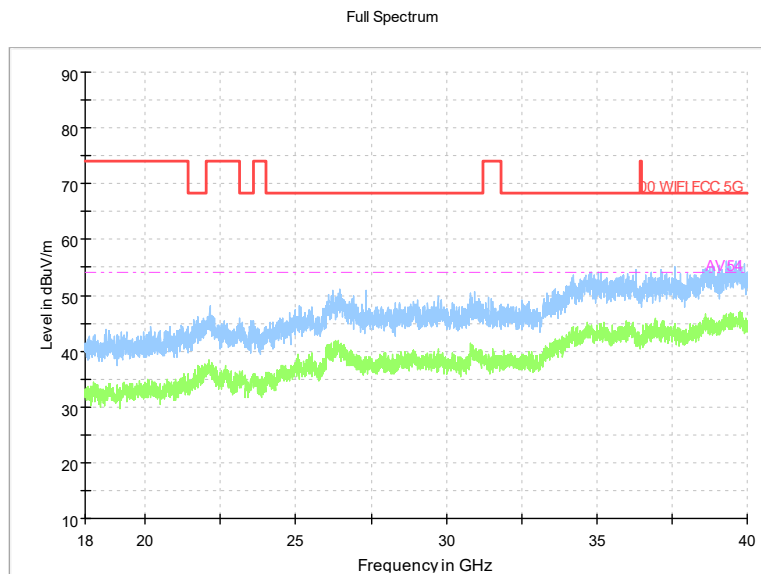

Frequency Range: 1GHz -6GHz
Detector: Av mode and PK mode
Modulation type: 802.11n(HT20)

Frequency Range: 6GHz -18GHz
Detector: Av mode and PK mode
Modulation type: 802.11n(HT20)

Preview Result 2-AVG Preview Result 1-PK+
00 WIFI FCC 5G AV54

Comment

Frequency Range: 18GHz -40GHz
Detector: Av mode and PK mode
Modulation type: 802.11n(HT20)

Frequency Range: 30MHz -1GHz
Detector: QP mode
Test Mode: 802.11ac(VHT20)

Frequency Range: 1GHz -6GHz
Detector: Av mode and PK mode
Test Mode: 802.11ac(VHT20)

Frequency Range: 6GHz -18GHz
Detector: Av mode and PK mode
Test Mode: 802.11ac(VHT20)

Frequency Range: 18GHz -40GHz
Detector: Av mode and PK mode
Test Mode: 802.11ac(VHT20)

Carrier frequency (MHz): 5300
Channel No.:60