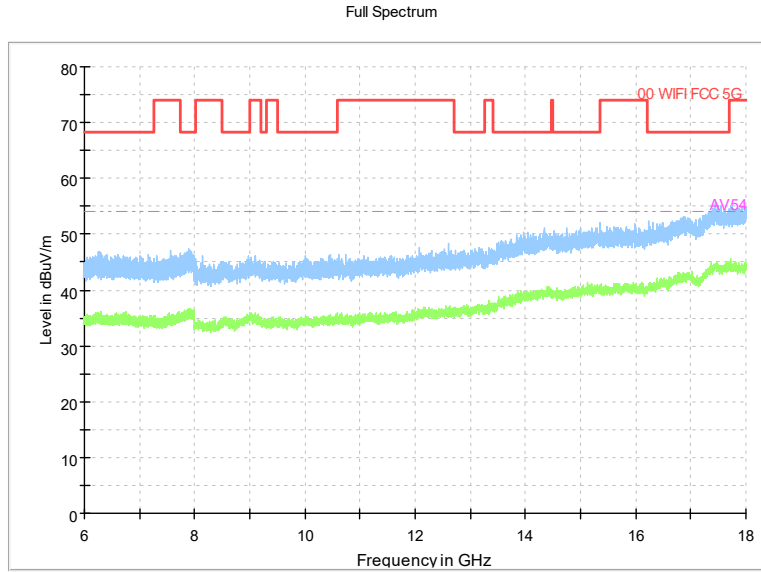

Full Spectrum

Frequency Range: 30MHz -1GHz
Detector: QP mode
Modulation type: 802.11a

Full Spectrum

Frequency Range: 1GHz -6GHz
Detector: Av mode and PK mode
Modulation type: 802.11a

Frequency Range: 6GHz -18GHz
Detector: Av mode and PK mode
Modulation type: 802.11a

— Preview Result 2-AVG — Preview Result 1-PK+
— 00 WIFI FCC 5G - - - AV54

Comment

Frequency Range: 18GHz -40GHz
Detector: Av mode and PK mode
Modulation type: 802.11a

Frequency Range: 30MHz -1GHz
Detector: QP mode
Modulation type: 802.11n(HT20)