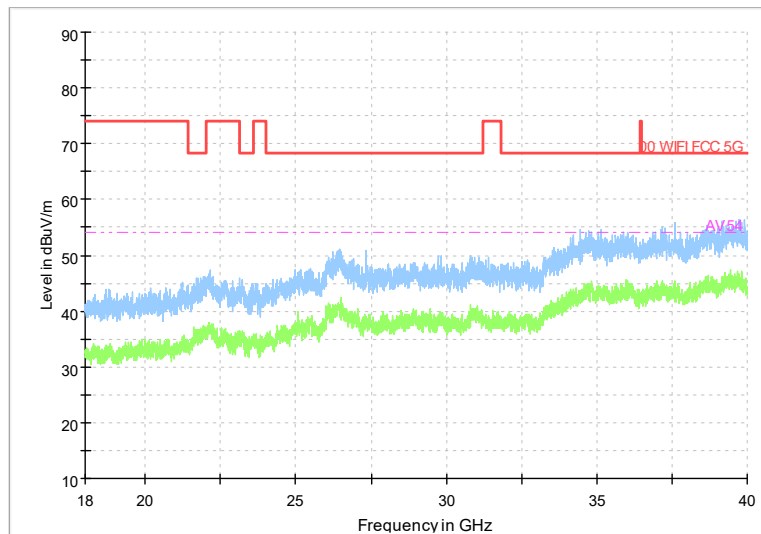

Frequency Range: 6GHz -18GHz
Detector: Av mode and PK mode
Test Mode: 802.11ac(VHT40)

Preview Result 2-AVG Preview Result 1-PK+
00 WIFI FCC 5G AV54

Comment

Frequency Range: 18GHz -40GHz
Detector: Av mode and PK mode
Test Mode: 802.11ac(VHT40)

Carrier frequency (MHz): 5210
Channel No.:42

Frequency Range: 30MHz -1GHz
Detector: QP mode
Test Mode: 802.11ac(VHT80)

Frequency Range: 1GHz -6GHz
Detector: Av mode and PK mode
Test Mode: 802.11ac(VHT80)

Full Spectrum

Frequency Range: 6GHz -18GHz
Detector: Av mode and PK mode
Test Mode: 802.11ac(VHT80)

Full Spectrum

Frequency Range: 18GHz -40GHz
Detector: Av mode and PK mode
Test Mode: 802.11ac(VHT80)

Carrier frequency (MHz): 5260
Channel No.:52