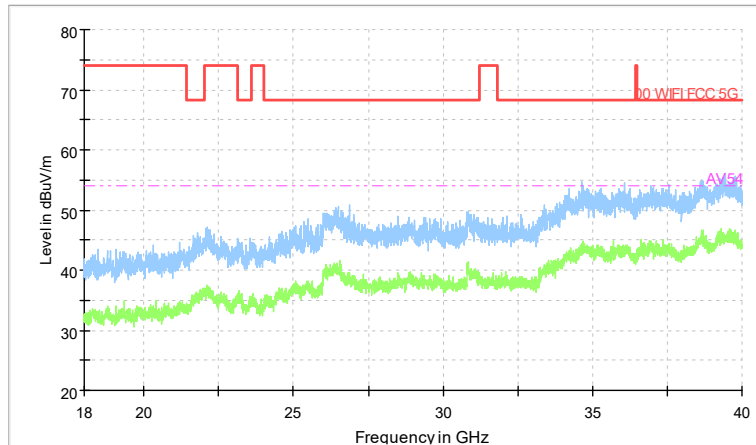

Full Spectrum

Frequency Range: 1GHz -6GHz
Detector: Av mode and PK mode
Test Mode: 802.11ac(VHT20)

Frequency Range: 6GHz -18GHz
Detector: Av mode and PK mode
Test Mode: 802.11ac(VHT20)

Frequency Range: 18GHz -40GHz
Detector: Av mode and PK mode
Test Mode: 802.11ac(VHT20)

Carrier frequency (MHz): 5600
Channel No.:120

Frequency Range: 30MHz -1GHz
Detector: QP mode
Modulation type: 802.11a

Frequency Range: 1GHz -6GHz
Detector: Av mode and PK mode
Modulation type: 802.11a

Full Spectrum

Frequency Range: 6GHz -18GHz
Detector: Av mode and PK mode
Modulation type: 802.11a

Full Spectrum

Preview Result 2-AVG Preview Result 1-PK+
00 WIFI FCC 5G AV54

Comment

Frequency Range: 18GHz -40GHz
Detector: Av mode and PK mode
Modulation type: 802.11a