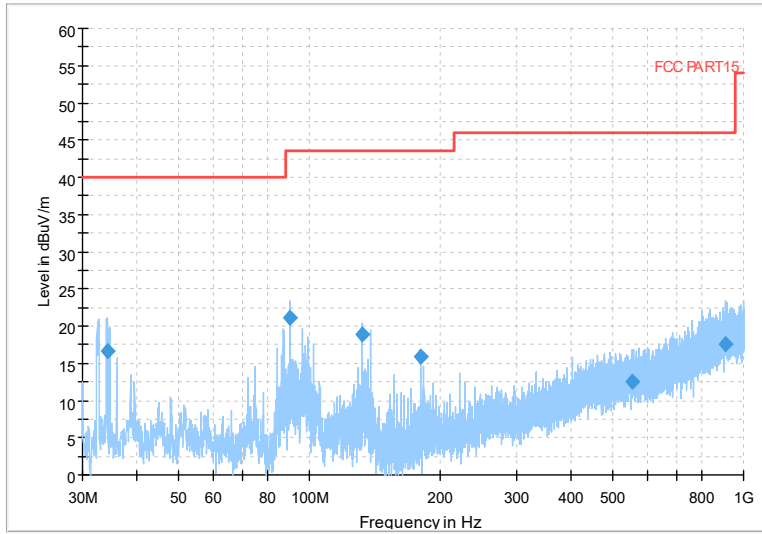

Carrier frequency (MHz): 5300
Channel No.:60

Full Spectrum

Frequency Range: 30MHz -1GHz
Detector: QP mode
Modulation type: 802.11a