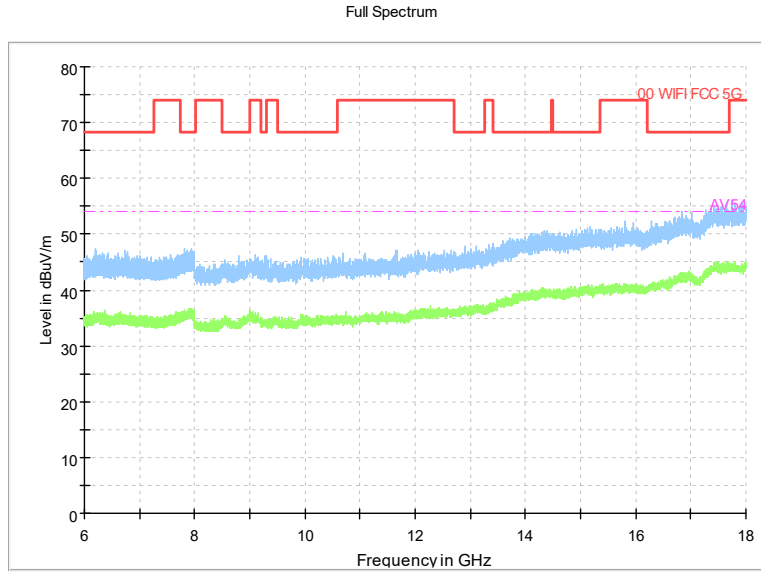

Frequency Range: 1GHz -6GHz
Detector: Av mode and PK mode
Modulation type: 802.11a

Frequency Range: 6GHz -18GHz
Detector: Av mode and PK mode
Modulation type: 802.11a