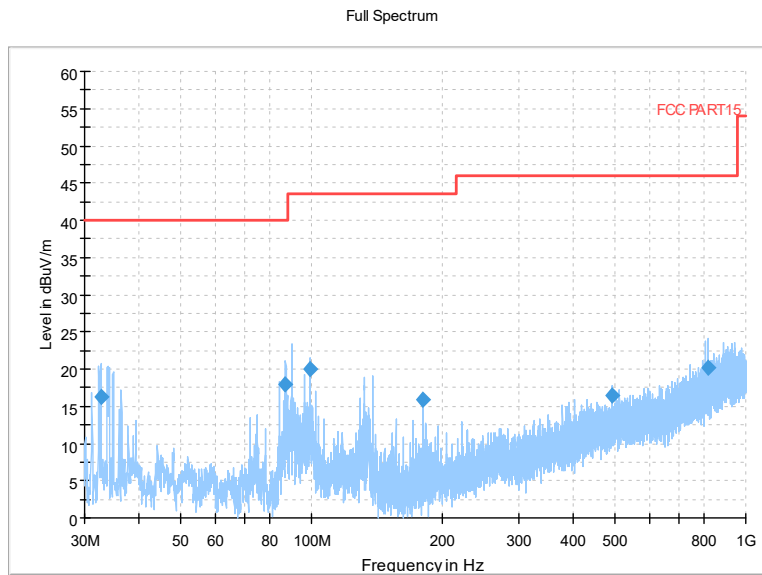

Carrier frequency (MHz): 5310
Channel No.:62

Frequency Range: 30MHz -1GHz
Detector: QP mode
Modulation type: 802.11n(HT40)