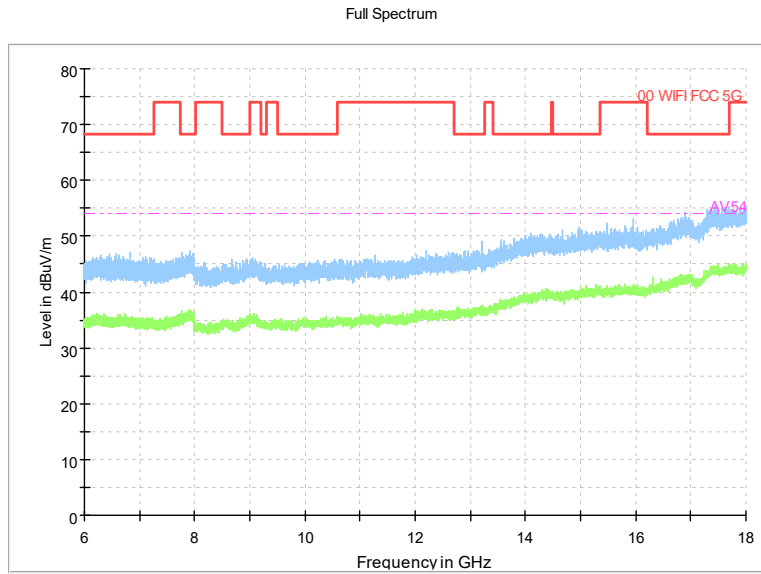

Frequency Range: 6GHz -18GHz
Detector: Av mode and PK mode
Test Mode: 802.11ac(VHT40)