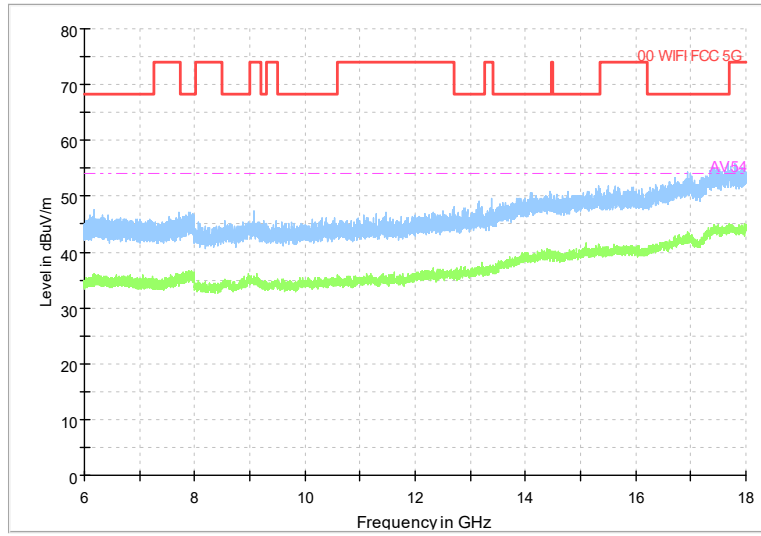

Frequency Range: 30MHz -1GHz
Detector: QP mode
Test Mode: 802.11ac(VHT40)

Frequency Range: 1GHz -6GHz
Detector: Av mode and PK mode
Test Mode: 802.11ac(VHT40)

Frequency Range: 6GHz -18GHz
Detector: Av mode and PK mode
Test Mode: 802.11ac(VHT40)

Frequency Range: 18GHz -40GHz
Detector: Av mode and PK mode
Test Mode: 802.11ac(VHT40)

Carrier frequency (MHz): 5310
Channel No.:62

Frequency Range: 30MHz -1GHz
Detector: QP mode
Modulation type: 802.11n(HT40)

Frequency Range: 1GHz -6GHz
Detector: Av mode and PK mode
Modulation type: 802.11n(HT40)

Full Spectrum

Frequency Range: 6GHz -18GHz
Detector: Av mode and PK mode
Modulation type: 802.11n(HT40)

Full Spectrum