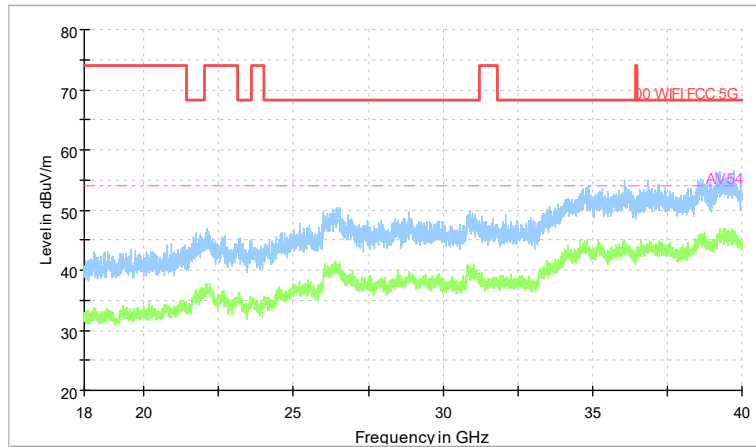

Comment

Frequency Range: 18GHz -40GHz
Detector: Av mode and PK mode
Modulation type: 802.11n(HT20)

Frequency Range: 30MHz -1GHz
Detector: QP mode
Test Mode: 802.11ac(VHT20)

Frequency Range: 1GHz -6GHz
Detector: Av mode and PK mode
Test Mode: 802.11ac(VHT20)

Full Spectrum

Frequency Range: 6GHz -18GHz
Detector: Av mode and PK mode
Test Mode: 802.11ac(VHT20)

Full Spectrum

Preview Result 2-AVG Preview Result 1-PK+
00 WIFI FCC 5G AV54

Comment

Frequency Range: 18GHz -40GHz
Detector: Av mode and PK mode
Test Mode: 802.11ac(VHT20)