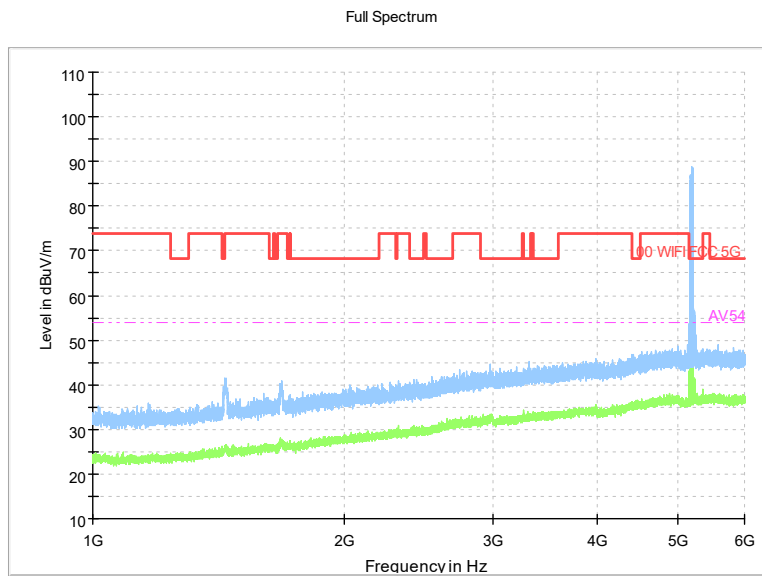

Frequency Range: 30MHz -1GHz
Detector: QP mode
Test Mode: 802.11ac(VHT40)

Frequency Range: 1GHz -6GHz
Detector: Av mode and PK mode
Test Mode: 802.11ac(VHT40)

Frequency Range: 6GHz -18GHz
Detector: Av mode and PK mode
Test Mode: 802.11ac(VHT40)