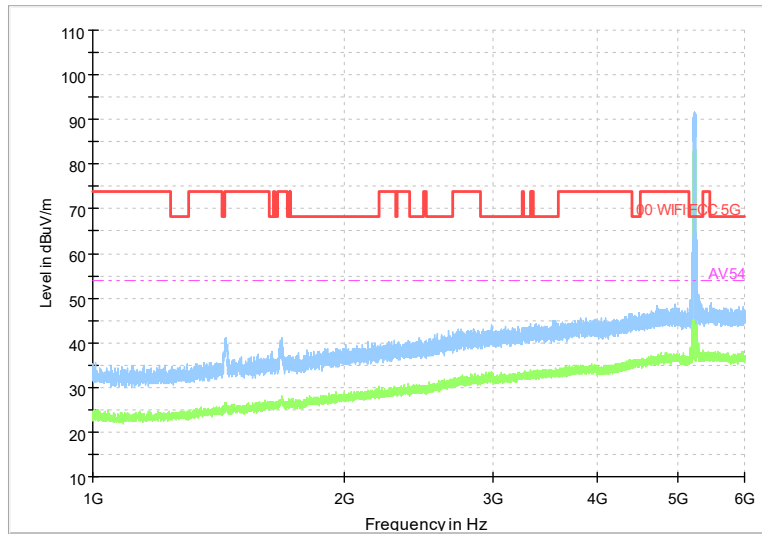

Frequency Range: 1GHz -6GHz
Detector: Av mode and PK mode
Modulation type: 802.11n(HT40)

Full Spectrum

Frequency Range: 6GHz -18GHz
Detector: Av mode and PK mode
Modulation type: 802.11n(HT40)

Full Spectrum

Frequency Range: 18GHz -40GHz
Detector: Av mode and PK mode
Modulation type: 802.11n(HT40)

Full Spectrum

Frequency Range: 30MHz -1GHz
Detector: QP mode
Test Mode: 802.11ac(VHT40)

Full Spectrum

Frequency Range: 1GHz -6GHz
Detector: Av mode and PK mode
Test Mode: 802.11ac(VHT40)