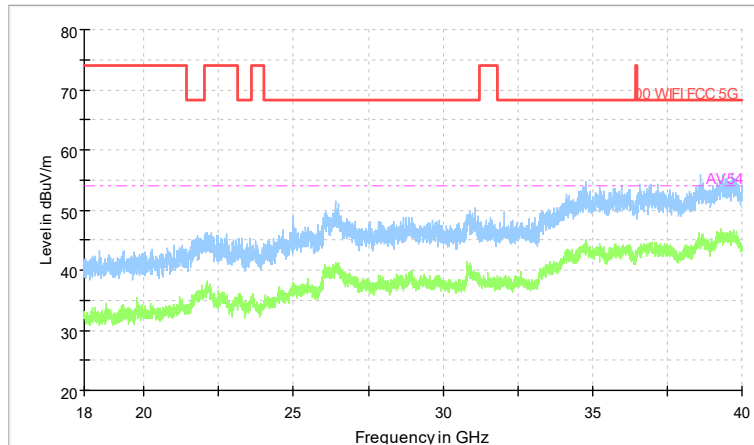

Preview Result 2-AVG Preview Result 1-PK+
00 WIFI FCC 5G AV54

Comment

Frequency Range: 18GHz -40GHz
Detector: Av mode and PK mode
Modulation type: 802.11a

Frequency Range: 30MHz -1GHz
Detector: QP mode
Modulation type: 802.11n(HT20)

Frequency Range: 1GHz -6GHz
Detector: Av mode and PK mode
Modulation type: 802.11n(HT20)

Full Spectrum

Frequency Range: 6GHz -18GHz
Detector: Av mode and PK mode
Modulation type: 802.11n(HT20)

Full Spectrum