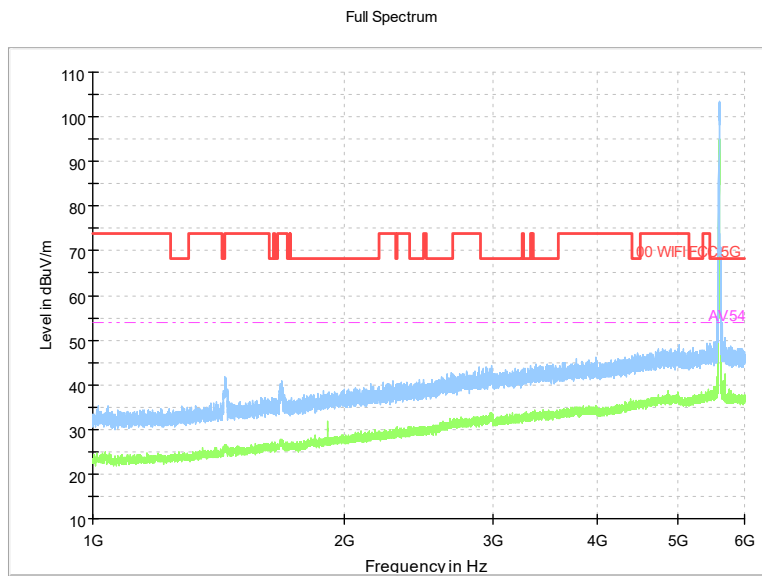

Carrier frequency (MHz): 5600
Channel No.:120

Frequency Range: 30MHz -1GHz
Detector: QP mode
Modulation type: 802.11a

Frequency Range: 1GHz -6GHz
Detector: Av mode and PK mode
Modulation type: 802.11a

Full Spectrum

Frequency Range: 6GHz -18GHz
Detector: Av mode and PK mode
Modulation type: 802.11a

Full Spectrum

Preview Result 2-AVG Preview Result 1-PK+
00 WIFI FCC 5G AV54

Comment

Frequency Range: 18GHz -40GHz
Detector: Av mode and PK mode
Modulation type: 802.11a

Frequency Range: 30MHz -1GHz
 Detector: QP mode
 Modulation type: 802.11n(HT20)

Frequency Range: 1GHz -6GHz
 Detector: Av mode and PK mode
 Modulation type: 802.11n(HT20)

Frequency Range: 6GHz -18GHz
Detector: Av mode and PK mode
Modulation type: 802.11n(HT20)