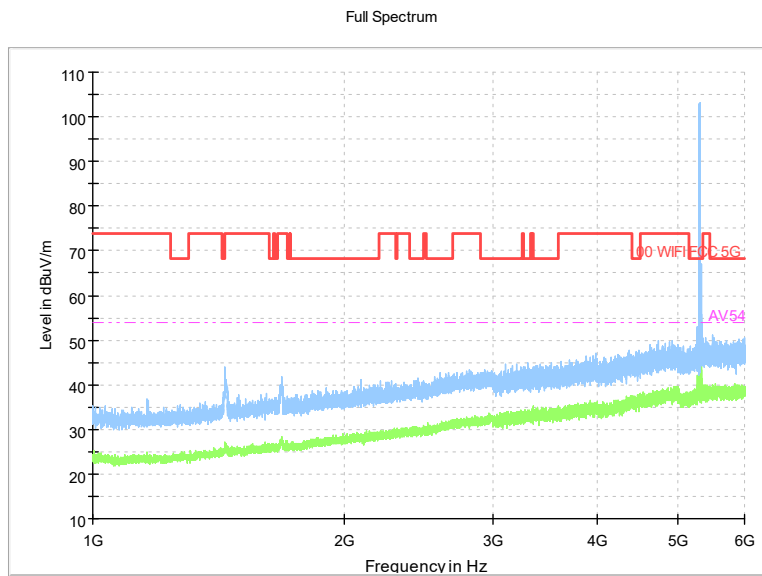

Full Spectrum

Frequency Range: 30MHz -1GHz
Detector: QP mode
Modulation type: 802.11a

Full Spectrum

Frequency Range: 1GHz -6GHz
Detector: Av mode and PK mode
Modulation type: 802.11a

Frequency Range: 6GHz -18GHz
Detector: Av mode and PK mode
Modulation type: 802.11a

— Preview Result 2-AVG — Preview Result 1-PK+
— 00 WIFI FCC 5G - - - AV54

Comment

Frequency Range: 18GHz -40GHz
Detector: Av mode and PK mode
Modulation type: 802.11a

Frequency Range: 30MHz -1GHz
Detector: QP mode
Modulation type: 802.11n(HT20)