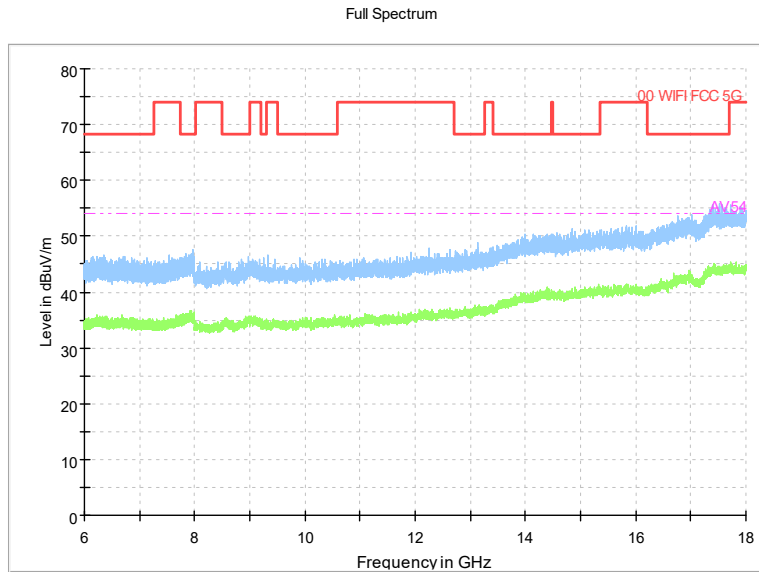

Carrier frequency (MHz): 5600
Channel No.:120

Frequency Range: 30MHz -1GHz
Detector: QP mode
Modulation type: 802.11a

Frequency Range: 1GHz -6GHz
Detector: Av mode and PK mode
Modulation type: 802.11a

Full Spectrum

Frequency Range: 6GHz -18GHz
Detector: Av mode and PK mode
Modulation type: 802.11a

Full Spectrum

Preview Result 2-AVG Preview Result 1-PK+
00 WIFI FCC 5G AV54

Comment

Frequency Range: 18GHz -40GHz
Detector: Av mode and PK mode
Modulation type: 802.11a

Frequency Range: 30MHz -1GHz
 Detector: QP mode
 Modulation type: 802.11n(HT20)

Frequency Range: 1GHz -6GHz
 Detector: Av mode and PK mode
 Modulation type: 802.11n(HT20)

Frequency Range: 6GHz -18GHz
Detector: Av mode and PK mode
Modulation type: 802.11n(HT20)