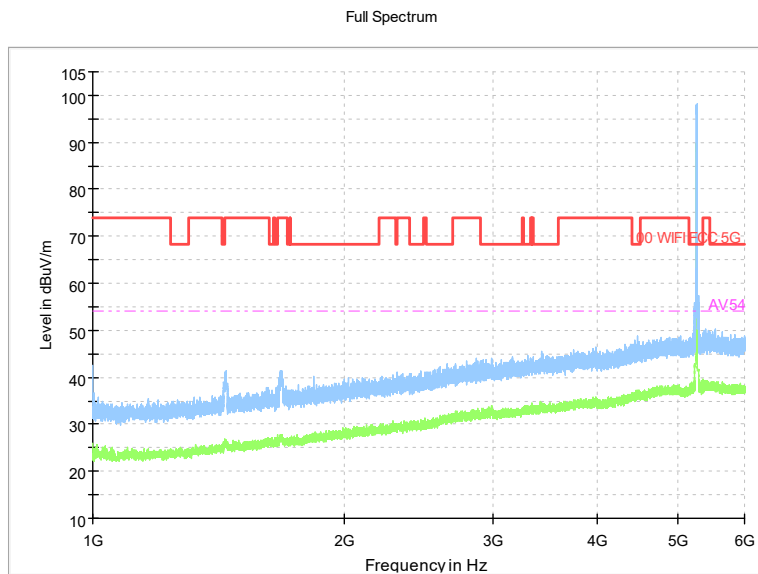

Full Spectrum

Frequency Range: 6GHz -18GHz
Detector: Av mode and PK mode
Test Mode: 802.11ac(VHT80)

Full Spectrum

Frequency Range: 18GHz -40GHz
Detector: Av mode and PK mode
Test Mode: 802.11ac(VHT80)

Carrier frequency (MHz): 5260
Channel No.:52

Frequency Range: 30MHz -1GHz
Detector: QP mode
Modulation type: 802.11a

Frequency Range: 1GHz -6GHz
Detector: Av mode and PK mode
Modulation type: 802.11a

Frequency Range: 6GHz -18GHz
Detector: Av mode and PK mode
Modulation type: 802.11a