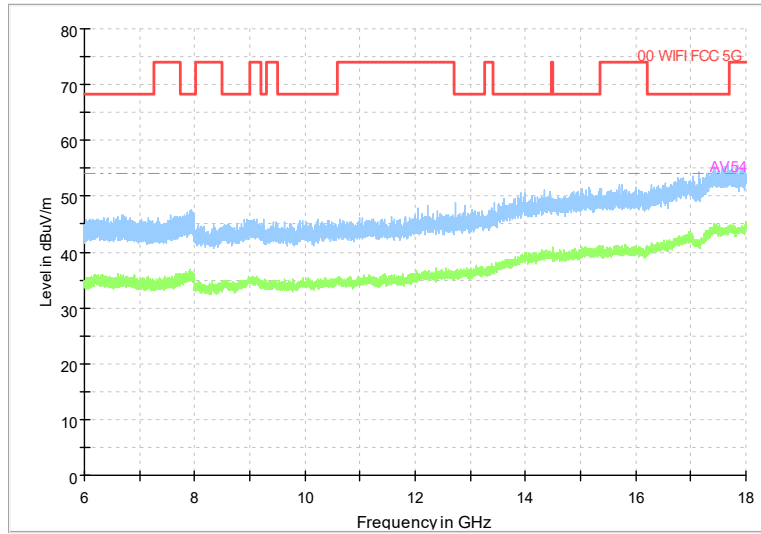

Frequency Range: 18GHz -40GHz
Detector: Av mode and PK mode
Test Mode: 802.11ac(VHT40)

Carrier frequency (MHz): 5230
Channel No.:46

Frequency Range: 30MHz -1GHz
Detector: QP mode
Modulation type: 802.11n(HT40)

Frequency Range: 1GHz -6GHz
Detector: Av mode and PK mode
Modulation type: 802.11n(HT40)

Full Spectrum

Frequency Range: 6GHz -18GHz
Detector: Av mode and PK mode
Modulation type: 802.11n(HT40)

Full Spectrum