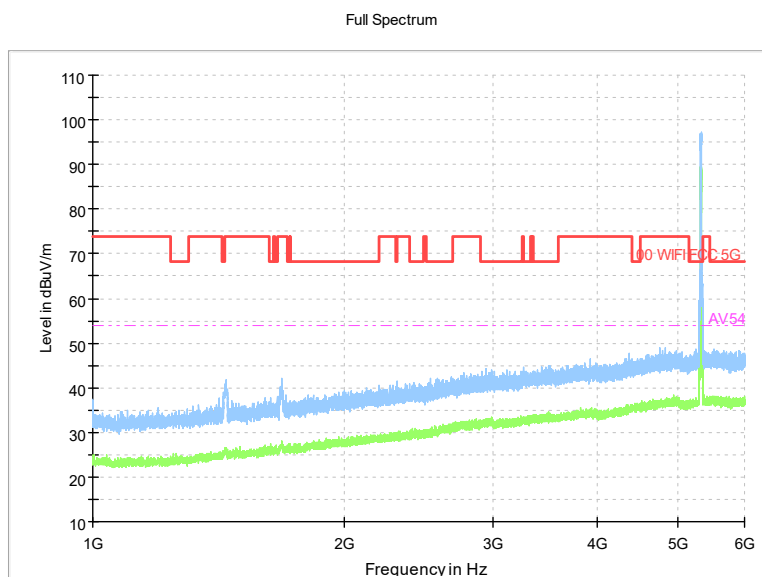

Full Spectrum

Frequency Range: 6GHz -18GHz
Detector: Av mode and PK mode
Test Mode: 802.11ac(VHT20)

Full Spectrum

Preview Result 2-AVG Preview Result 1-PK+
00 WIFI FCC 5G AV54

Comment

Frequency Range: 18GHz -40GHz
Detector: Av mode and PK mode
Test Mode: 802.11ac(VHT20)

Carrier frequency (MHz): 5320
Channel No.:64

Frequency Range: 30MHz -1GHz
Detector: QP mode
Modulation type: 802.11a

Frequency Range: 1GHz -6GHz
Detector: Av mode and PK mode
Modulation type: 802.11a

Frequency Range: 6GHz -18GHz
Detector: Av mode and PK mode
Modulation type: 802.11a

Preview Result 2-AVG Preview Result 1-PK+
00 WIFI FCC 5G AV54

Comment

Frequency Range: 18GHz -40GHz
Detector: Av mode and PK mode
Modulation type: 802.11a

Frequency Range: 30MHz -1GHz
Detector: QP mode
Modulation type: 802.11n(HT20)