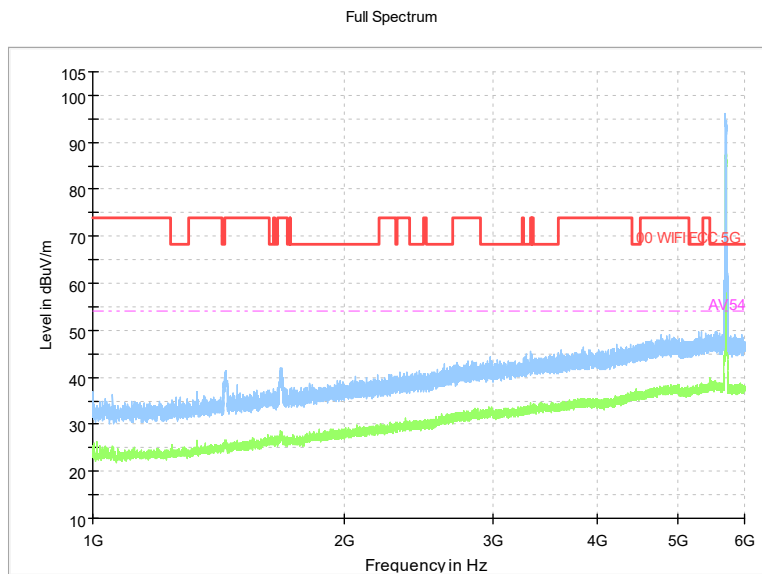

Full Spectrum

Frequency Range: 6GHz -18GHz
Detector: Av mode and PK mode
Test Mode: 802.11ac(VHT20)

Full Spectrum

Preview Result 2-AVG Preview Result 1-PK+
00 WIFI FCC 5G AV54

Comment

Frequency Range: 18GHz -40GHz
Detector: Av mode and PK mode
Test Mode: 802.11ac(VHT20)

Carrier frequency (MHz): 5700
Channel No.:140

Frequency Range: 30MHz -1GHz
Detector: QP mode
Modulation type: 802.11a

Frequency Range: 1GHz -6GHz
Detector: Av mode and PK mode
Modulation type: 802.11a

Full Spectrum

Frequency Range: 6GHz -18GHz
 Detector: Av mode and PK mode
 Modulation type: 802.11a

Full Spectrum

Preview Result 2-AVG Preview Result 1-PK+
 00 WIFI FCC 5G AV54

Comment

Frequency Range: 18GHz -40GHz
 Detector: Av mode and PK mode
 Modulation type: 802.11a