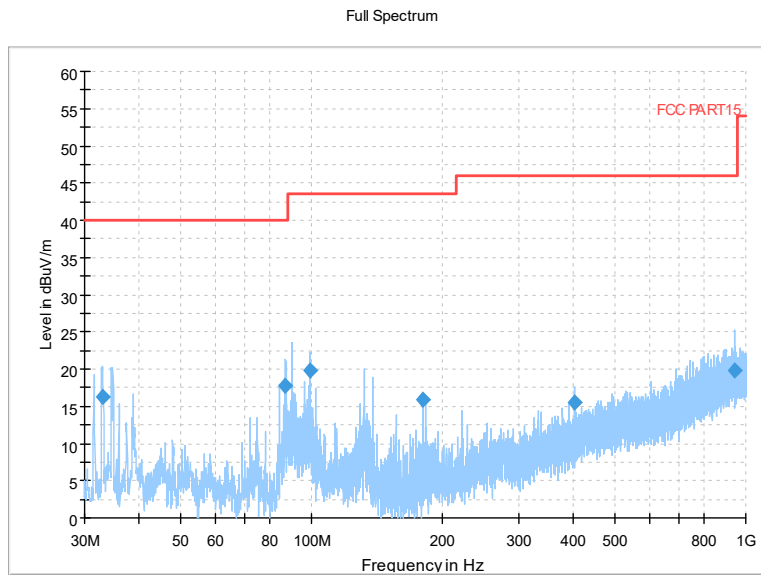

Carrier frequency (MHz): 5320
Channel No.:64

Frequency Range: 30MHz -1GHz
Detector: QP mode
Modulation type: 802.11a