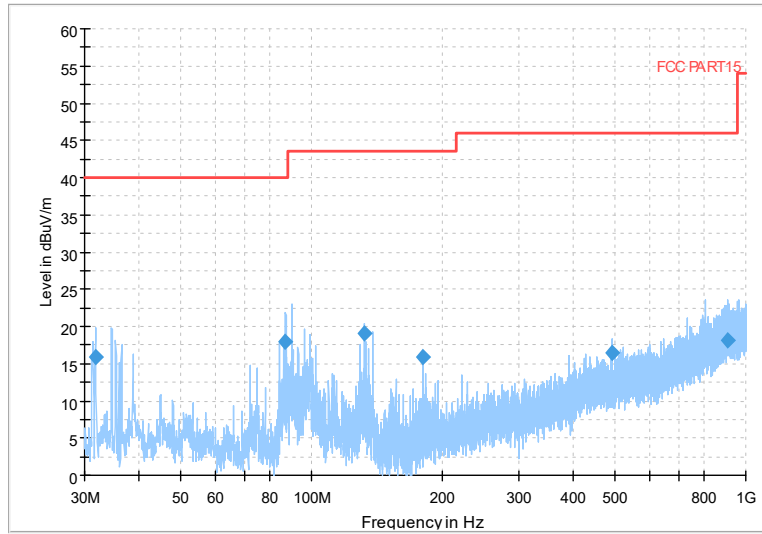

Full Spectrum

Frequency Range: 30MHz -1GHz
Detector: QP mode
Modulation type: 802.11n(HT20)