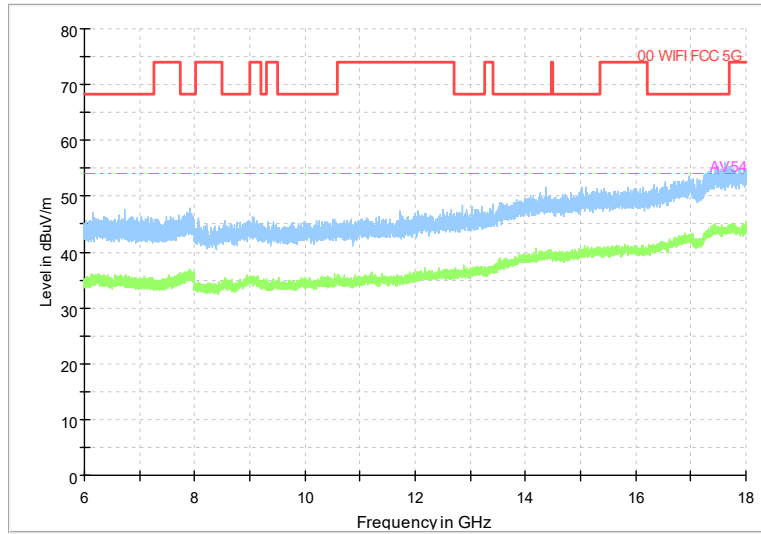

Full Spectrum

Frequency Range: 30MHz -1GHz
Detector: QP mode
Modulation type: 802.11a

Full Spectrum

Frequency Range: 1GHz -6GHz
Detector: Av mode and PK mode
Modulation type: 802.11a

Frequency Range: 6GHz -18GHz
Detector: Av mode and PK mode
Modulation type: 802.11a

— Preview Result 2-AVG — Preview Result 1-PK+
— 00 WIFI FCC 5G - - - AV54

Comment

Frequency Range: 18GHz -40GHz
Detector: Av mode and PK mode
Modulation type: 802.11a

Frequency Range: 30MHz -1GHz
Detector: QP mode
Modulation type: 802.11n(HT20)

Frequency Range: 1GHz -6GHz
Detector: Av mode and PK mode
Modulation type: 802.11n(HT20)

Full Spectrum

Frequency Range: 6GHz -18GHz
Detector: Av mode and PK mode
Modulation type: 802.11n(HT20)

Full Spectrum