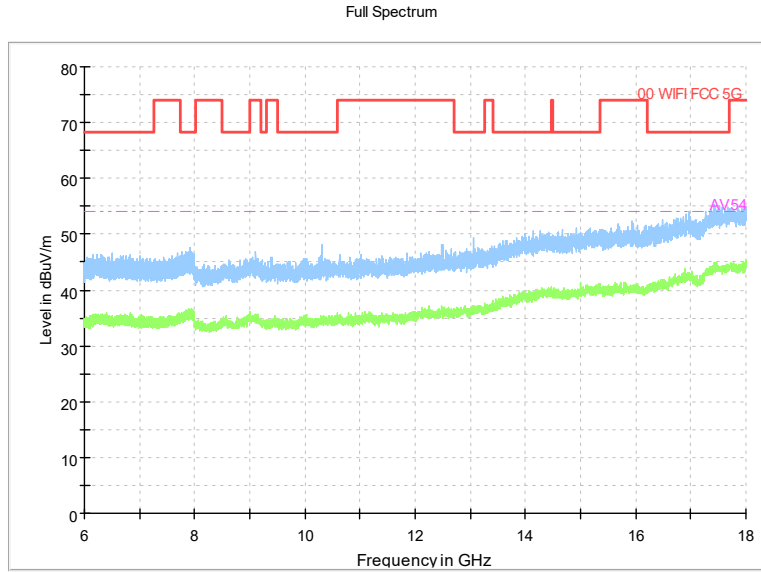

Frequency Range: 1GHz -6GHz
Detector: Av mode and PK mode
Modulation type: 802.11n(HT40)

Full Spectrum

Frequency Range: 6GHz -18GHz
Detector: Av mode and PK mode
Modulation type: 802.11n(HT40)

Full Spectrum

Frequency Range: 18GHz -40GHz
Detector: Av mode and PK mode
Modulation type: 802.11n(HT40)

Full Spectrum

Frequency Range: 30MHz -1GHz
Detector: QP mode
Test Mode: 802.11ac(VHT40)

Full Spectrum

Frequency Range: 1GHz -6GHz
Detector: Av mode and PK mode
Test Mode: 802.11ac(VHT40)

Frequency Range: 6GHz -18GHz
Detector: Av mode and PK mode
Test Mode: 802.11ac(VHT40)

Preview Result 2-AVG Preview Result 1-PK+
00 WIFI FCC 5G AV54

Comment

Frequency Range: 18GHz -40GHz
Detector: Av mode and PK mode
Test Mode: 802.11ac(VHT40)