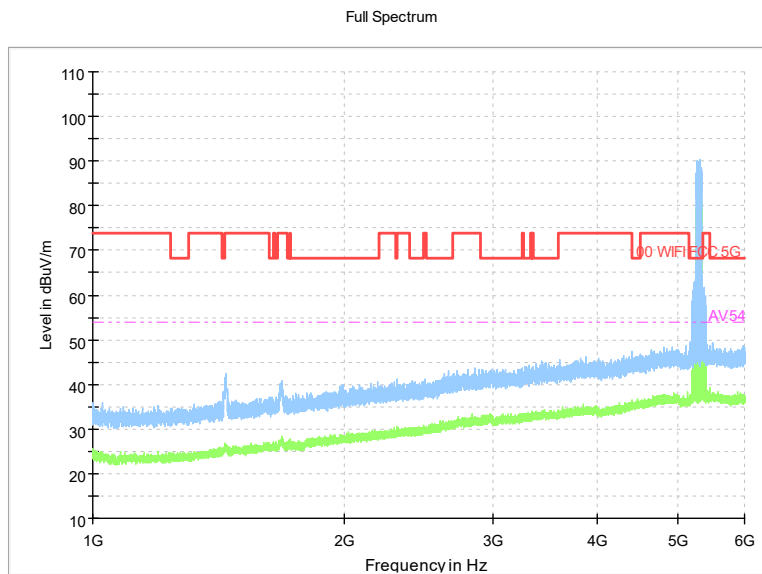

Frequency Range: 18GHz -40GHz
Detector: Av mode and PK mode
Modulation type: 802.11n(HT40)

Full Spectrum

Frequency Range: 30MHz -1GHz
Detector: QP mode
Test Mode: 802.11ac(VHT40)

Full Spectrum

Frequency Range: 1GHz -6GHz
Detector: Av mode and PK mode
Test Mode: 802.11ac(VHT40)

Frequency Range: 6GHz -18GHz
Detector: Av mode and PK mode
Test Mode: 802.11ac(VHT40)

Frequency Range: 18GHz -40GHz
Detector: Av mode and PK mode
Test Mode: 802.11ac(VHT40)

Carrier frequency (MHz): 5290
Channel No.:58

Frequency Range: 30MHz -1GHz
Detector: QP mode
Test Mode: 802.11ac(VHT80)

Frequency Range: 1GHz -6GHz
Detector: Av mode and PK mode
Test Mode: 802.11ac(VHT80)

Frequency Range: 6GHz -18GHz
Detector: Av mode and PK mode
Test Mode: 802.11ac(VHT80)