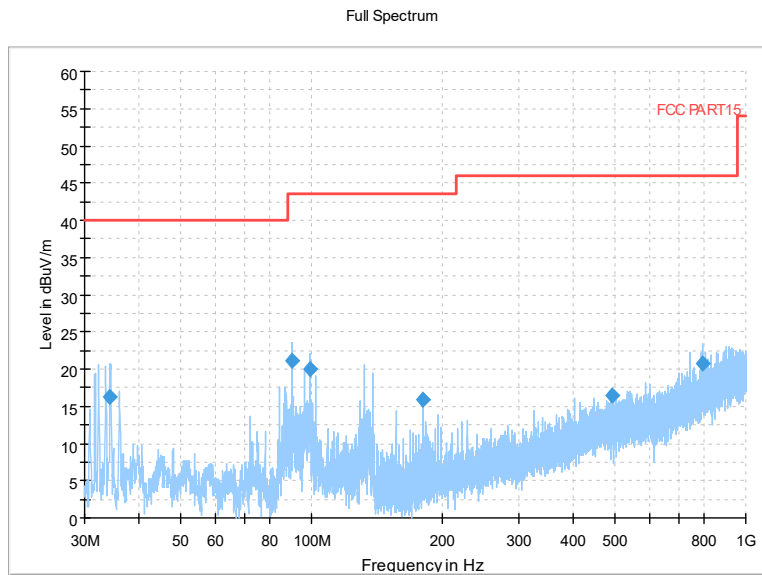

Frequency Range: 18GHz -40GHz
Detector: Av mode and PK mode
Modulation type: 802.11n(HT40)

Full Spectrum

Frequency Range: 30MHz -1GHz
Detector: QP mode
Test Mode: 802.11ac(VHT40)

Full Spectrum

Frequency Range: 1GHz -6GHz
Detector: Av mode and PK mode
Test Mode: 802.11ac(VHT40)

Frequency Range: 6GHz -18GHz
Detector: Av mode and PK mode
Test Mode: 802.11ac(VHT40)

Frequency Range: 18GHz -40GHz
Detector: Av mode and PK mode
Test Mode: 802.11ac(VHT40)

Carrier frequency (MHz): 5290
Channel No.:58