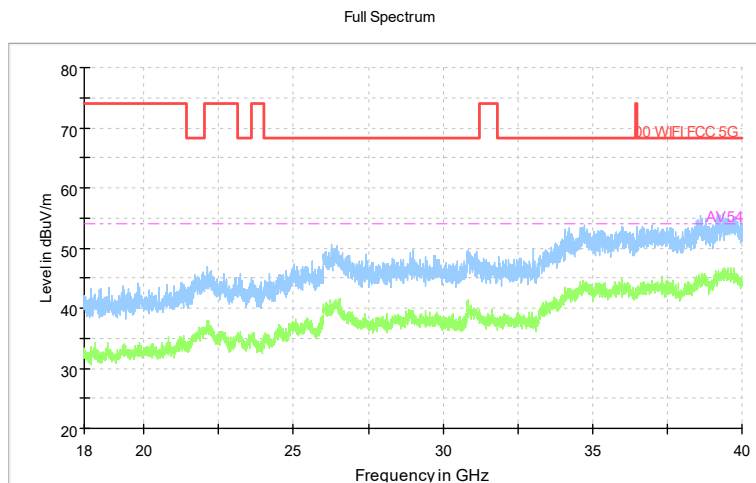

Full Spectrum

Frequency Range: 6GHz -18GHz
Detector: Av mode and PK mode
Test Mode: 802.11ac(VHT20)

Full Spectrum

Preview Result 2-AVG Preview Result 1-PK+
00 WIFI FCC 5G AV54

Comment

Frequency Range: 18GHz -40GHz
Detector: Av mode and PK mode
Test Mode: 802.11ac(VHT20)

Carrier frequency (MHz): 5320
Channel No.:64

Frequency Range: 30MHz -1GHz
Detector: QP mode
Modulation type: 802.11a

Frequency Range: 1GHz -6GHz
Detector: Av mode and PK mode
Modulation type: 802.11a

Frequency Range: 6GHz -18GHz
Detector: Av mode and PK mode
Modulation type: 802.11a

Preview Result 2-AVG Preview Result 1-PK+
00 WIFI FCC 5G AV54

Comment

Frequency Range: 18GHz -40GHz
Detector: Av mode and PK mode
Modulation type: 802.11a

Frequency Range: 30MHz -1GHz
Detector: QP mode
Modulation type: 802.11n(HT20)