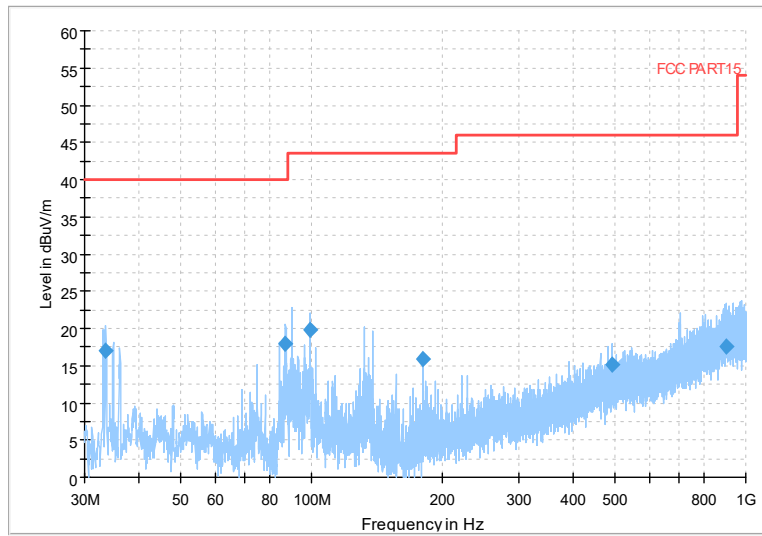

Preview Result 2-AVG Preview Result 1-PK+
00 WIFI FCC 5G AV54

Comment

Frequency Range: 18GHz -40GHz
Detector: Av mode and PK mode
Modulation type: 802.11a

Frequency Range: 30MHz -1GHz
Detector: QP mode
Modulation type: 802.11n(HT20)

Frequency Range: 1GHz -6GHz
Detector: Av mode and PK mode
Modulation type: 802.11n(HT20)

Full Spectrum

Frequency Range: 6GHz -18GHz
Detector: Av mode and PK mode
Modulation type: 802.11n(HT20)

Full Spectrum

Preview Result 2-AVG Preview Result 1-PK+
00 WIFI FCC 5G AV54

Comment

Frequency Range: 18GHz -40GHz
Detector: Av mode and PK mode
Modulation type: 802.11n(HT20)

Full Spectrum

Frequency Range: 30MHz -1GHz
Detector: QP mode
Test Mode: 802.11ac(VHT20)