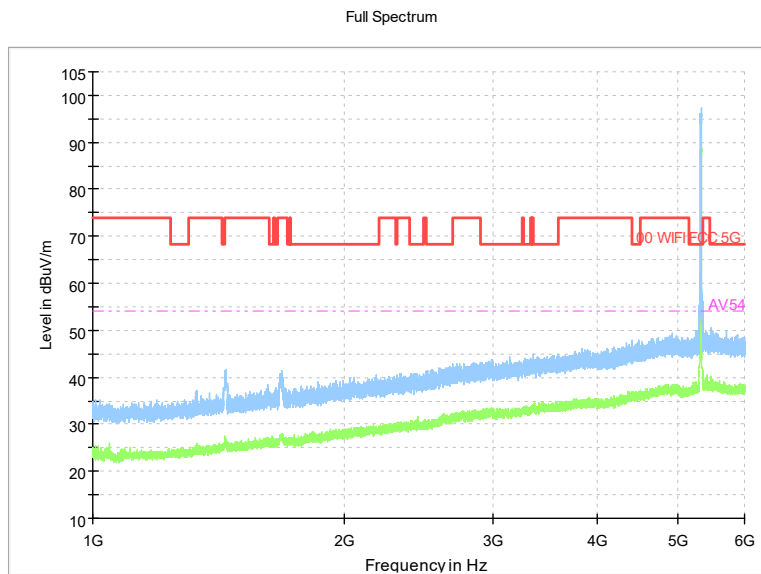

Frequency Range: 18GHz -40GHz
Detector: Av mode and PK mode
Modulation type: 802.11n(HT20)

Full Spectrum

Frequency Range: 30MHz -1GHz
Detector: QP mode
Test Mode: 802.11ac(VHT20)

Full Spectrum

Frequency Range: 1GHz -6GHz
Detector: Av mode and PK mode
Test Mode: 802.11ac(VHT20)

Full Spectrum

Frequency Range: 6GHz -18GHz
Detector: Av mode and PK mode
Test Mode: 802.11ac(VHT20)

Full Spectrum

Preview Result 2-AVG Preview Result 1-PK+
00 WIFI FCC 5G AV54

Comment

Frequency Range: 18GHz -40GHz
Detector: Av mode and PK mode
Test Mode: 802.11ac(VHT20)

Carrier frequency (MHz): 5320
Channel No.:64

Frequency Range: 30MHz -1GHz
Detector: QP mode
Modulation type: 802.11a

Frequency Range: 1GHz -6GHz
Detector: Av mode and PK mode
Modulation type: 802.11a

Frequency Range: 6GHz -18GHz
Detector: Av mode and PK mode
Modulation type: 802.11a