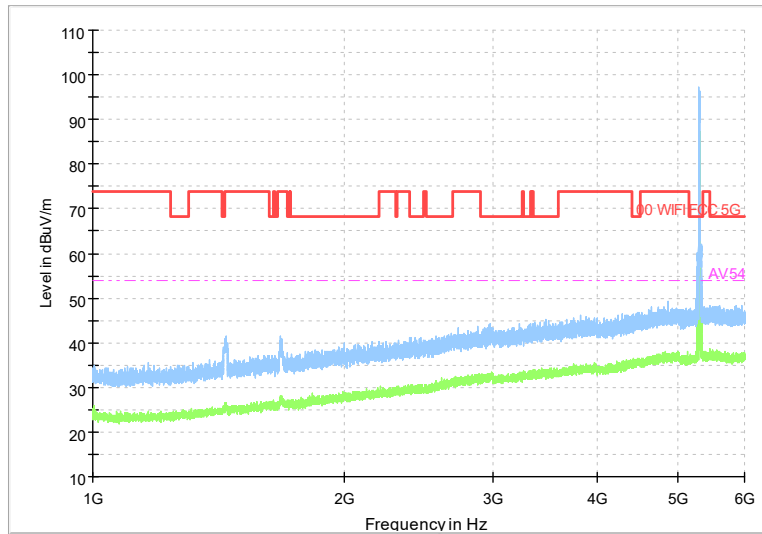

— Preview Result 2-AVG — Preview Result 1-PK+
— 00 WIFI FCC 5G - - - AV54

Comment

Frequency Range: 18GHz -40GHz
Detector: Av mode and PK mode
Modulation type: 802.11a

Frequency Range: 30MHz -1GHz
Detector: QP mode
Modulation type: 802.11n(HT20)

Frequency Range: 1GHz -6GHz
Detector: Av mode and PK mode
Modulation type: 802.11n(HT20)

Full Spectrum

Frequency Range: 6GHz -18GHz
Detector: Av mode and PK mode
Modulation type: 802.11n(HT20)

Full Spectrum

Frequency Range: 18GHz -40GHz
Detector: Av mode and PK mode
Modulation type: 802.11n(HT20)

Full Spectrum

Frequency Range: 30MHz -1GHz
Detector: QP mode
Test Mode: 802.11ac(VHT20)

Full Spectrum

Frequency Range: 1GHz -6GHz
Detector: Av mode and PK mode
Test Mode: 802.11ac(VHT20)