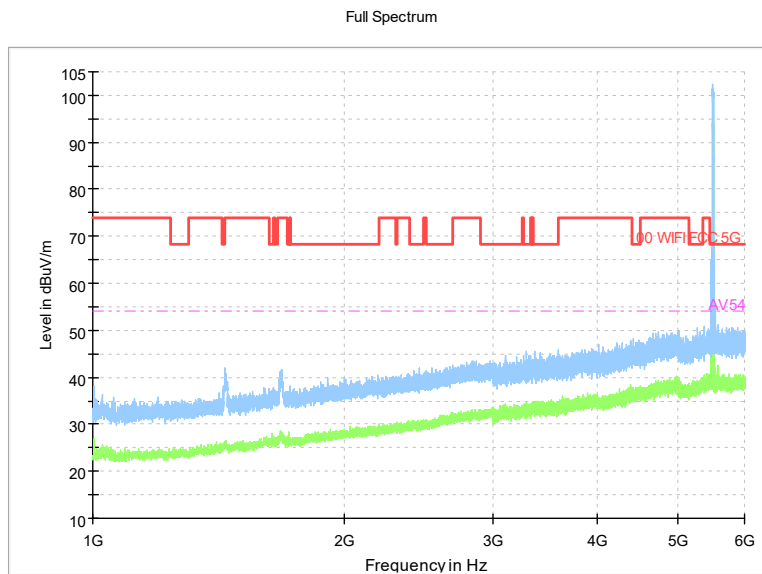

Frequency Range: 6GHz -18GHz
Detector: Av mode and PK mode
Test Mode: 802.11ac(VHT40)

Frequency Range: 18GHz -40GHz
Detector: Av mode and PK mode
Test Mode: 802.11ac(VHT40)

Carrier frequency (MHz): 5290
Channel No.:58

Frequency Range: 30MHz -1GHz
Detector: QP mode
Test Mode: 802.11ac(VHT80)

Frequency Range: 1GHz -6GHz
Detector: Av mode and PK mode
Test Mode: 802.11ac(VHT80)

Frequency Range: 6GHz -18GHz
Detector: Av mode and PK mode
Test Mode: 802.11ac(VHT80)

Frequency Range: 18GHz -40GHz
Detector: Av mode and PK mode
Test Mode: 802.11ac(VHT80)

Carrier frequency (MHz): 5500
Channel No.:100

Frequency Range: 30MHz -1GHz
Detector: QP mode
Modulation type: 802.11a