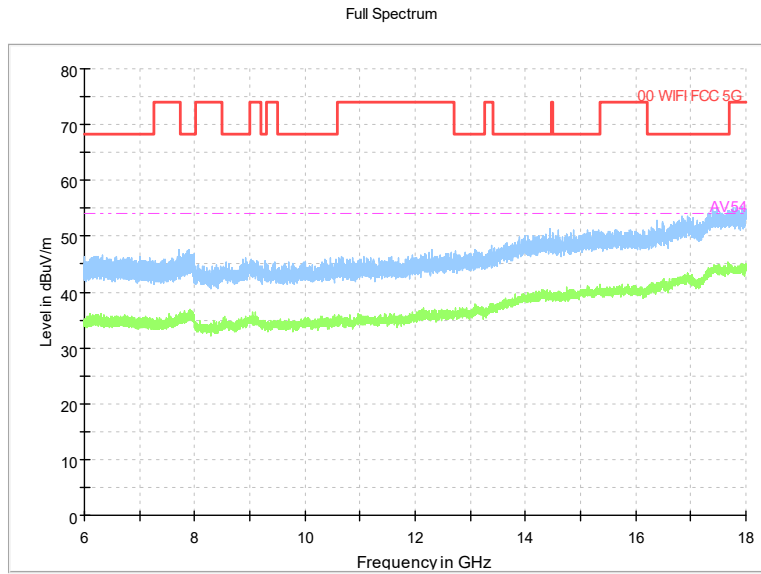

Full Spectrum

Frequency Range: 30MHz -1GHz
Detector: QP mode
Modulation type: 802.11n(HT20)

Full Spectrum

Frequency Range: 1GHz -6GHz
Detector: Av mode and PK mode
Modulation type: 802.11n(HT20)

Frequency Range: 6GHz -18GHz
Detector: Av mode and PK mode
Modulation type: 802.11n(HT20)

Preview Result 2-AVG Preview Result 1-PK+
00 WIFI FCC 5G AV54

Comment

Frequency Range: 18GHz -40GHz
Detector: Av mode and PK mode
Modulation type: 802.11n(HT20)

Full Spectrum

Frequency Range: 30MHz -1GHz
Detector: QP mode
Test Mode: 802.11ac(VHT20)

Full Spectrum

Frequency Range: 1GHz -6GHz
Detector: Av mode and PK mode
Test Mode: 802.11ac(VHT20)

Frequency Range: 6GHz -18GHz
Detector: Av mode and PK mode
Test Mode: 802.11ac(VHT20)

Frequency Range: 18GHz -40GHz
Detector: Av mode and PK mode
Test Mode: 802.11ac(VHT20)