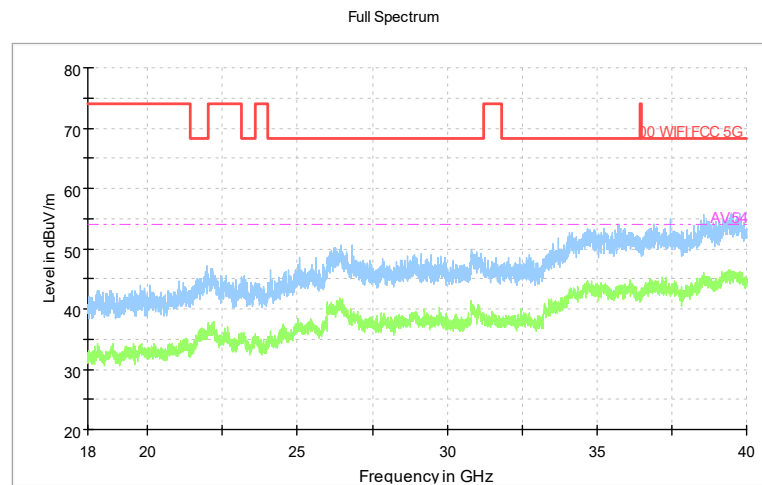

Preview Result 2-AVG Preview Result 1-PK+
00 WIFI FCC 5G AV54

Comment

Frequency Range: 18GHz -40GHz
Detector: Av mode and PK mode
Modulation type: 802.11a

Frequency Range: 30MHz -1GHz
Detector: QP mode
Modulation type: 802.11n(HT20)

Frequency Range: 1GHz -6GHz
Detector: Av mode and PK mode
Modulation type: 802.11n(HT20)

Frequency Range: 6GHz -18GHz
Detector: Av mode and PK mode
Modulation type: 802.11n(HT20)

Preview Result 2-AVG Preview Result 1-PK+
00 WIFI FCC 5G AV54