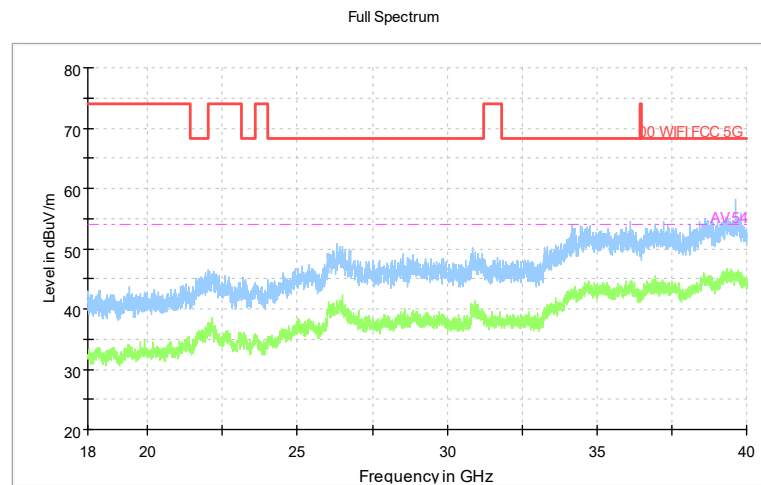

Frequency Range: 6GHz -18GHz
Detector: Av mode and PK mode
Test Mode: 802.11ac(VHT20)

Frequency Range: 18GHz -40GHz
Detector: Av mode and PK mode
Test Mode: 802.11ac(VHT20)

Carrier frequency (MHz): 5300
Channel No.:60

Full Spectrum

Frequency Range: 30MHz -1GHz
Detector: QP mode
Modulation type: 802.11a

Full Spectrum

Frequency Range: 1GHz -6GHz
Detector: Av mode and PK mode
Modulation type: 802.11a

Frequency Range: 6GHz -18GHz
Detector: Av mode and PK mode
Modulation type: 802.11a

— Preview Result 2-AVG — Preview Result 1-PK+
— 00 WIFI FCC 5G - - - AV54

Comment

Frequency Range: 18GHz -40GHz
Detector: Av mode and PK mode
Modulation type: 802.11a

Frequency Range: 30MHz -1GHz
Detector: QP mode
Modulation type: 802.11n(HT20)