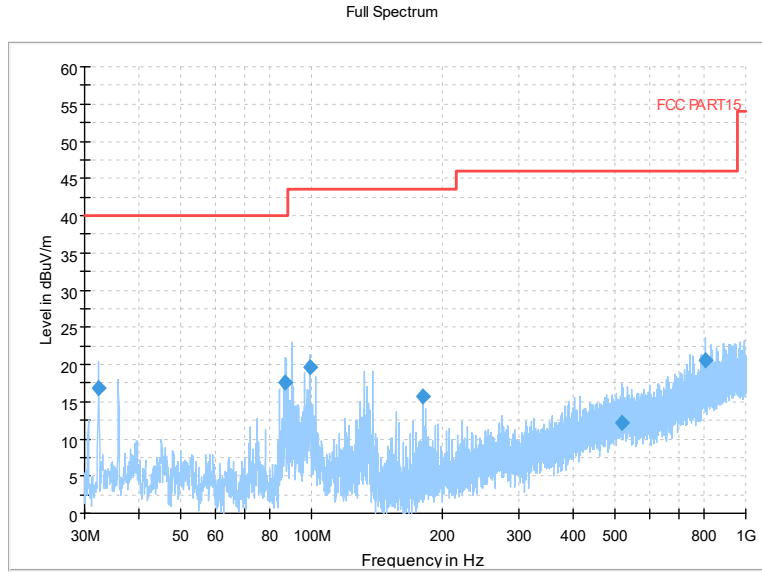

Frequency Range: 30MHz -1GHz
Detector: QP mode
Test Mode: 802.11ac(VHT20)