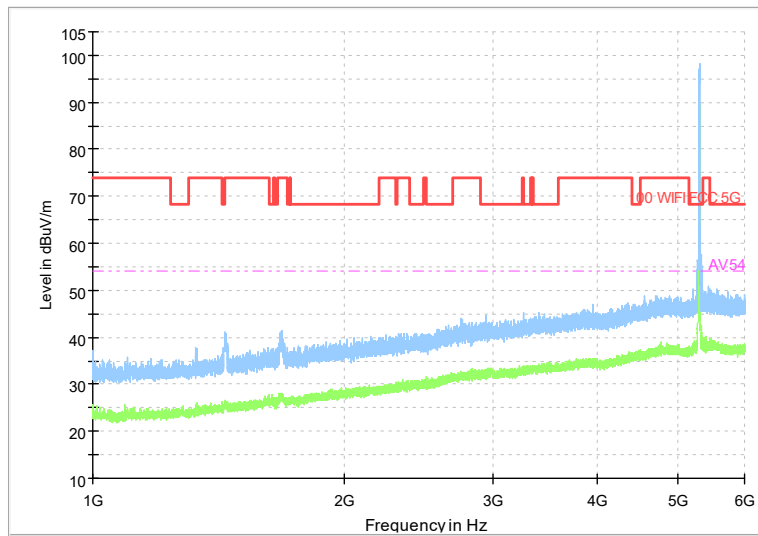

Frequency Range: 6GHz -18GHz
Detector: Av mode and PK mode
Test Mode: 802.11ac(VHT20)

Frequency Range: 18GHz -40GHz
Detector: Av mode and PK mode
Test Mode: 802.11ac(VHT20)

Carrier frequency (MHz): 5300
Channel No.:60

Full Spectrum

Frequency Range: 30MHz -1GHz
Detector: QP mode
Modulation type: 802.11a

Full Spectrum

Frequency Range: 1GHz -6GHz
Detector: Av mode and PK mode
Modulation type: 802.11a

Frequency Range: 6GHz -18GHz
Detector: Av mode and PK mode
Modulation type: 802.11a