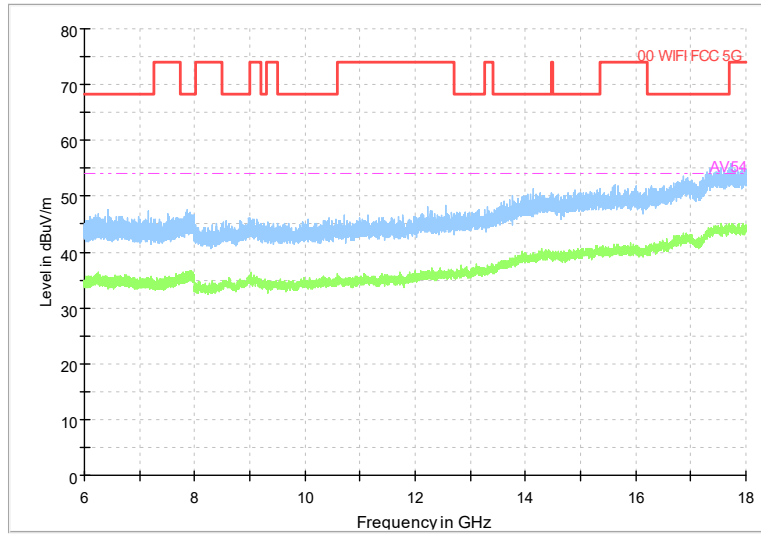

Frequency Range: 1GHz -6GHz
Detector: Av mode and PK mode
Modulation type: 802.11n(HT20)

Full Spectrum

Frequency Range: 6GHz -18GHz
Detector: Av mode and PK mode
Modulation type: 802.11n(HT20)

Full Spectrum

Frequency Range: 18GHz -40GHz
Detector: Av mode and PK mode
Modulation type: 802.11n(HT20)

Full Spectrum

Frequency Range: 30MHz -1GHz
Detector: QP mode
Test Mode: 802.11ac(VHT20)

Full Spectrum

Frequency Range: 1GHz -6GHz
Detector: Av mode and PK mode
Test Mode: 802.11ac(VHT20)

Full Spectrum

Frequency Range: 6GHz -18GHz
Detector: Av mode and PK mode
Test Mode: 802.11ac(VHT20)

Full Spectrum

Preview Result 2-AVG Preview Result 1-PK+
00 WIFI FCC 5G AV54

Comment

Frequency Range: 18GHz -40GHz
Detector: Av mode and PK mode
Test Mode: 802.11ac(VHT20)