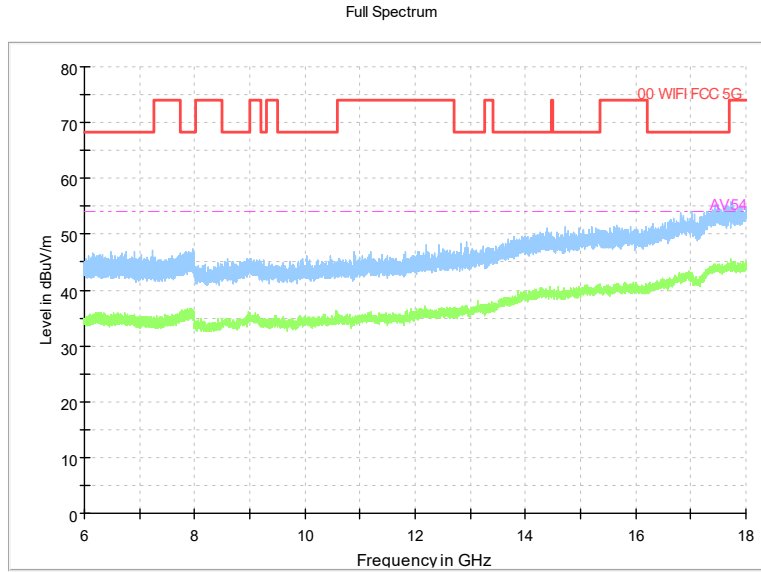

Full Spectrum

Frequency Range: 6GHz -18GHz
Detector: Av mode and PK mode
Test Mode: 802.11ac(VHT80)

Full Spectrum

Frequency Range: 18GHz -40GHz
Detector: Av mode and PK mode
Test Mode: 802.11ac(VHT80)

Carrier frequency (MHz): 5260
Channel No.:52

Frequency Range: 30MHz -1GHz
Detector: QP mode
Modulation type: 802.11a

Frequency Range: 1GHz -6GHz
Detector: Av mode and PK mode
Modulation type: 802.11a

Frequency Range: 6GHz -18GHz
Detector: Av mode and PK mode
Modulation type: 802.11a