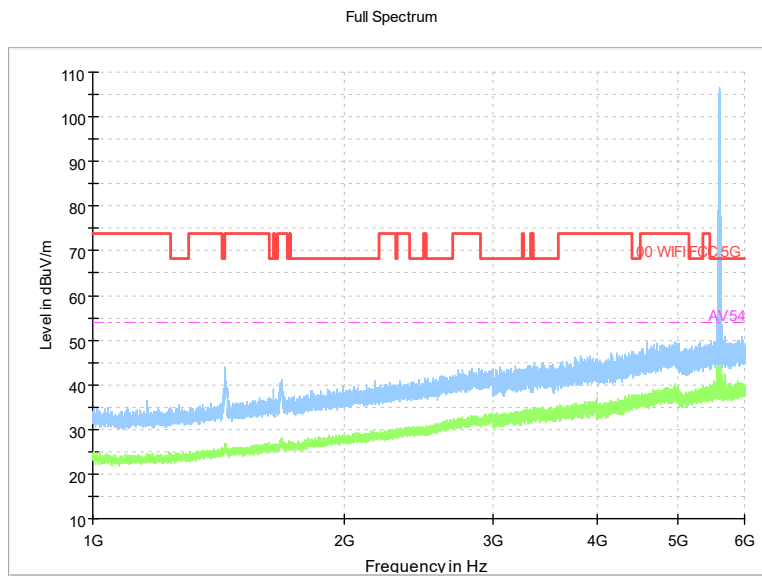

Frequency Range: 6GHz -18GHz
Detector: Av mode and PK mode
Modulation type: 802.11a

Full Spectrum

Preview Result 2-AVG Preview Result 1-PK+
00 WIFI FCC 5G AV54

Comment

Frequency Range: 18GHz -40GHz
Detector: Av mode and PK mode
Modulation type: 802.11a

Frequency Range: 30MHz -1GHz
 Detector: QP mode
 Modulation type: 802.11n(HT20)

Frequency Range: 1GHz -6GHz
 Detector: Av mode and PK mode
 Modulation type: 802.11n(HT20)

Frequency Range: 6GHz -18GHz
Detector: Av mode and PK mode
Modulation type: 802.11n(HT20)

Comment

Frequency Range: 18GHz -40GHz
Detector: Av mode and PK mode
Modulation type: 802.11n(HT20)

Frequency Range: 30MHz -1GHz
Detector: QP mode
Test Mode: 802.11ac(VHT20)

Frequency Range: 1GHz -6GHz
Detector: Av mode and PK mode
Test Mode: 802.11ac(VHT20)

Full Spectrum

Frequency Range: 6GHz -18GHz
Detector: Av mode and PK mode
Test Mode: 802.11ac(VHT20)

Full Spectrum

Preview Result 2-AVG Preview Result 1-PK+
00 WIFI FCC 5G AV54

Comment

Frequency Range: 18GHz -40GHz
Detector: Av mode and PK mode
Test Mode: 802.11ac(VHT20)