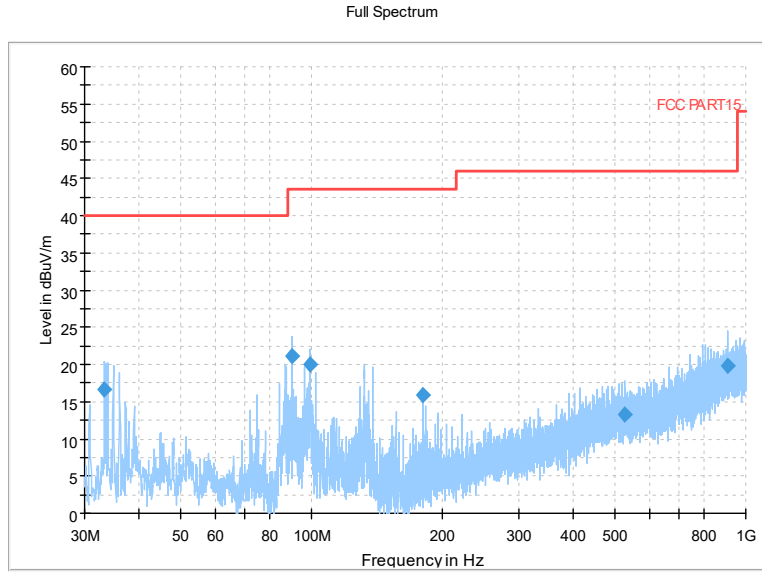

Frequency Range: 30MHz -1GHz
Detector: QP mode
Test Mode: 802.11ac(VHT40)