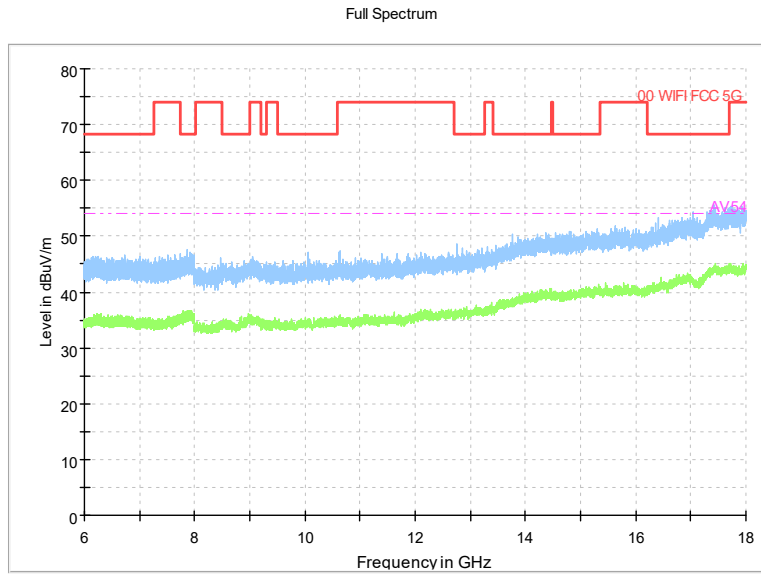

Frequency Range: 1GHz -6GHz
Detector: Av mode and PK mode
Modulation type: 802.11n(HT20)

Frequency Range: 6GHz -18GHz
Detector: Av mode and PK mode
Modulation type: 802.11n(HT20)

Preview Result 2-AVG Preview Result 1-PK+
00 WIFI FCC 5G AV54

Comment

Frequency Range: 18GHz -40GHz
Detector: Av mode and PK mode
Modulation type: 802.11n(HT20)

Frequency Range: 30MHz -1GHz
Detector: QP mode
Test Mode: 802.11ac(VHT20)

Frequency Range: 1GHz -6GHz
Detector: Av mode and PK mode
Test Mode: 802.11ac(VHT20)

Frequency Range: 6GHz -18GHz
Detector: Av mode and PK mode
Test Mode: 802.11ac(VHT20)

Frequency Range: 18GHz -40GHz
Detector: Av mode and PK mode
Test Mode: 802.11ac(VHT20)

Carrier frequency (MHz): 5300
Channel No.:60