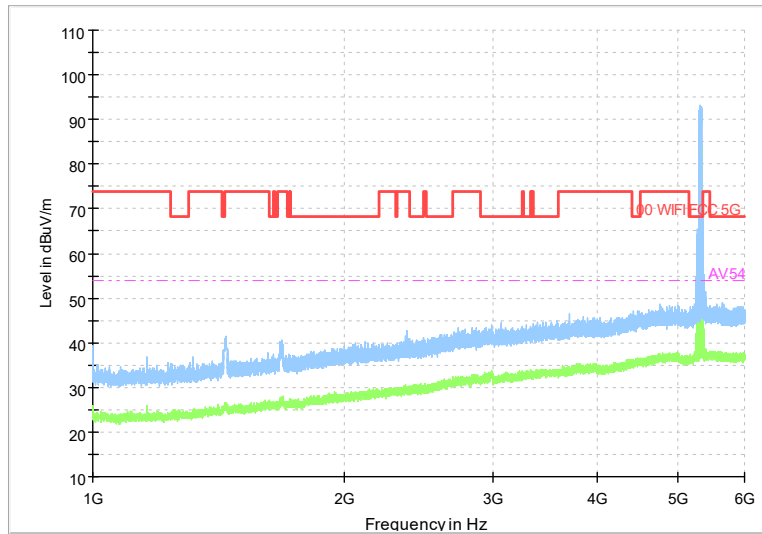

Frequency Range: 1GHz -6GHz
Detector: Av mode and PK mode
Modulation type: 802.11n(HT40)

Full Spectrum

Frequency Range: 6GHz -18GHz
Detector: Av mode and PK mode
Modulation type: 802.11n(HT40)

Full Spectrum

Frequency Range: 18GHz -40GHz
Detector: Av mode and PK mode
Modulation type: 802.11n(HT40)

Full Spectrum

Frequency Range: 30MHz -1GHz
Detector: QP mode
Test Mode: 802.11ac(VHT40)

Full Spectrum

Frequency Range: 1GHz -6GHz
Detector: Av mode and PK mode
Test Mode: 802.11ac(VHT40)