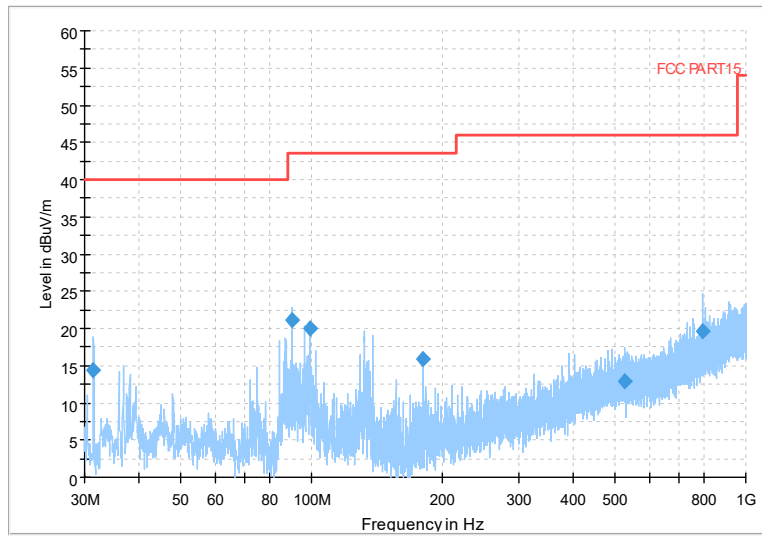

Frequency Range: 1GHz -6GHz
Detector: Av mode and PK mode
Modulation type: 802.11n(HT40)

Full Spectrum

Frequency Range: 6GHz -18GHz
Detector: Av mode and PK mode
Modulation type: 802.11n(HT40)

Full Spectrum

Frequency Range: 18GHz -40GHz
Detector: Av mode and PK mode
Modulation type: 802.11n(HT40)

Full Spectrum

Frequency Range: 30MHz -1GHz
Detector: QP mode
Test Mode: 802.11ac(VHT40)

Full Spectrum

Frequency Range: 1GHz -6GHz
Detector: Av mode and PK mode
Test Mode: 802.11ac(VHT40)