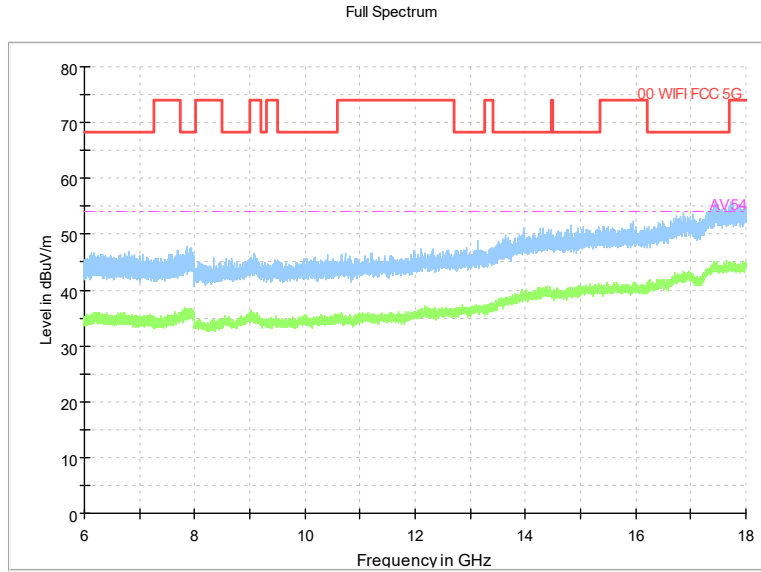

Frequency Range: 1GHz -6GHz
Detector: Av mode and PK mode
Modulation type: 802.11n(HT40)

Full Spectrum

Frequency Range: 6GHz -18GHz
Detector: Av mode and PK mode
Modulation type: 802.11n(HT40)

Full Spectrum

Frequency Range: 18GHz -40GHz
Detector: Av mode and PK mode
Modulation type: 802.11n(HT40)

Full Spectrum

Frequency Range: 30MHz -1GHz
Detector: QP mode
Test Mode: 802.11ac(VHT40)

Full Spectrum

Frequency Range: 1GHz -6GHz
Detector: Av mode and PK mode
Test Mode: 802.11ac(VHT40)

Frequency Range: 6GHz -18GHz
Detector: Av mode and PK mode
Test Mode: 802.11ac(VHT40)

Frequency Range: 18GHz -40GHz
Detector: Av mode and PK mode
Test Mode: 802.11ac(VHT40)

Carrier frequency (MHz): 5290
Channel No.:58