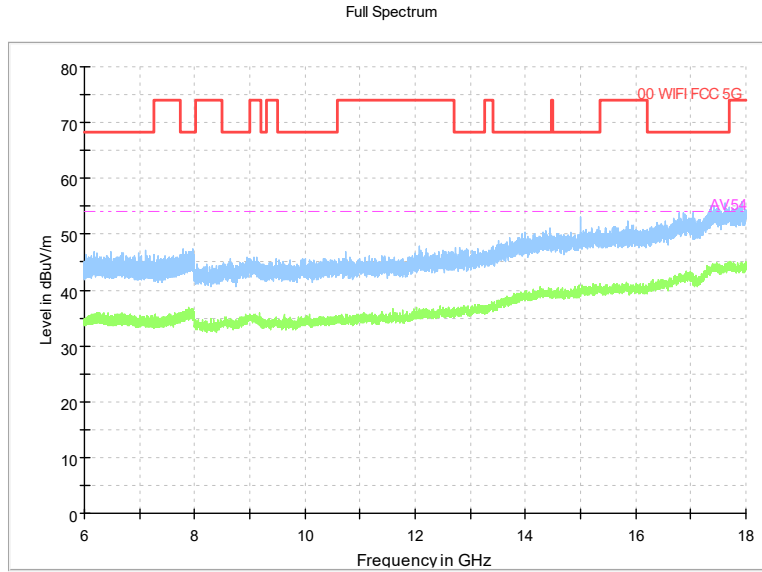

Preview Result 2-AVG Preview Result 1-PK+
00 WIFI FCC 5G AV54

Comment

Frequency Range: 18GHz -40GHz
Detector: Av mode and PK mode
Modulation type: 802.11a

Frequency Range: 30MHz -1GHz
Detector: QP mode
Modulation type: 802.11n(HT20)

Frequency Range: 1GHz -6GHz
Detector: Av mode and PK mode
Modulation type: 802.11n(HT20)

Frequency Range: 6GHz -18GHz
Detector: Av mode and PK mode
Modulation type: 802.11n(HT20)

Preview Result 2-AVG Preview Result 1-PK+
00 WIFI FCC 5G AV54