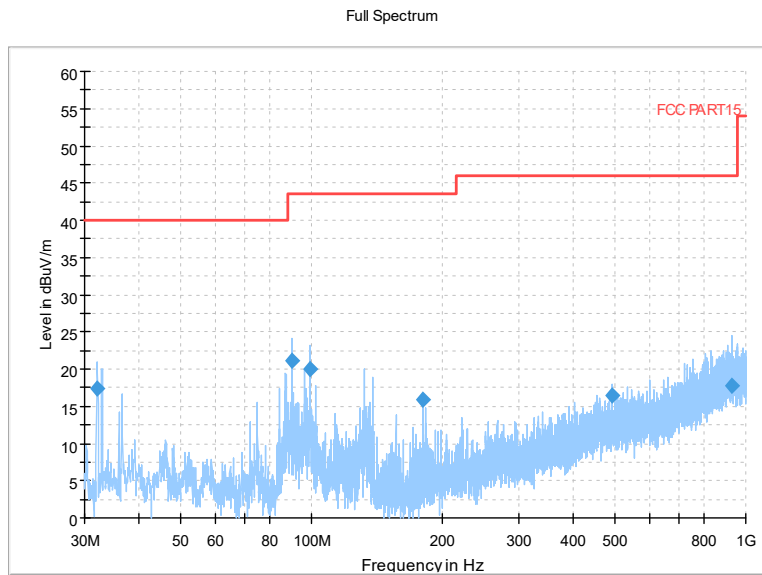

Carrier frequency (MHz): 5210
Channel No.:42

Frequency Range: 30MHz -1GHz
Detector: QP mode
Test Mode: 802.11ac(VHT80)