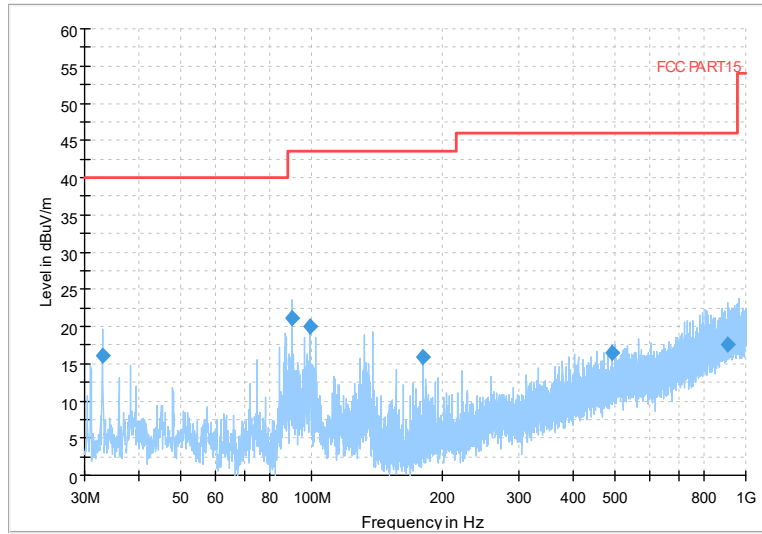

Frequency Range: 18GHz -40GHz
Detector: Av mode and PK mode
Test Mode: 802.11ac(VHT80)

Carrier frequency (MHz): 5500
Channel No.:100

Frequency Range: 30MHz -1GHz
Detector: QP mode
Modulation type: 802.11a

Frequency Range: 1GHz -6GHz
Detector: Av mode and PK mode
Modulation type: 802.11a

Frequency Range: 6GHz -18GHz
Detector: Av mode and PK mode
Modulation type: 802.11a

Frequency Range: 18GHz -40GHz
Detector: Av mode and PK mode
Modulation type: 802.11a

Full Spectrum

Frequency Range: 30MHz -1GHz
Detector: QP mode
Modulation type: 802.11n(HT20)

Full Spectrum

Frequency Range: 1GHz -6GHz
Detector: Av mode and PK mode
Modulation type: 802.11n(HT20)

Frequency Range: 6GHz -18GHz
Detector: Av mode and PK mode
Modulation type: 802.11n(HT20)