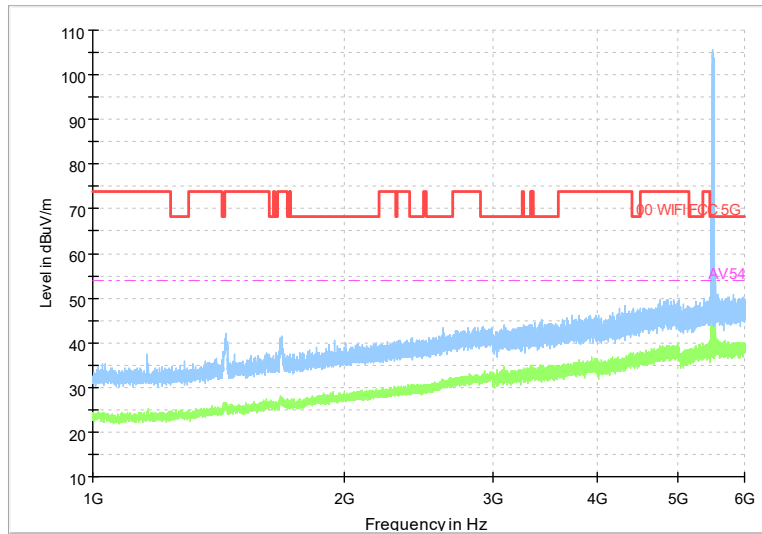

Full Spectrum

Frequency Range: 30MHz -1GHz
Detector: QP mode
Modulation type: 802.11n(HT20)

Full Spectrum

Frequency Range: 1GHz -6GHz
Detector: Av mode and PK mode
Modulation type: 802.11n(HT20)

Frequency Range: 6GHz -18GHz
Detector: Av mode and PK mode
Modulation type: 802.11n(HT20)

Preview Result 2-AVG Preview Result 1-PK+
00 WIFI FCC 5G AV54

Comment

Frequency Range: 18GHz -40GHz
Detector: Av mode and PK mode
Modulation type: 802.11n(HT20)

Full Spectrum

Frequency Range: 30MHz -1GHz
Detector: QP mode
Test Mode: 802.11ac(VHT20)

Full Spectrum

Frequency Range: 1GHz -6GHz
Detector: Av mode and PK mode
Test Mode: 802.11ac(VHT20)

Frequency Range: 6GHz -18GHz
Detector: Av mode and PK mode
Test Mode: 802.11ac(VHT20)

Frequency Range: 18GHz -40GHz
Detector: Av mode and PK mode
Test Mode: 802.11ac(VHT20)