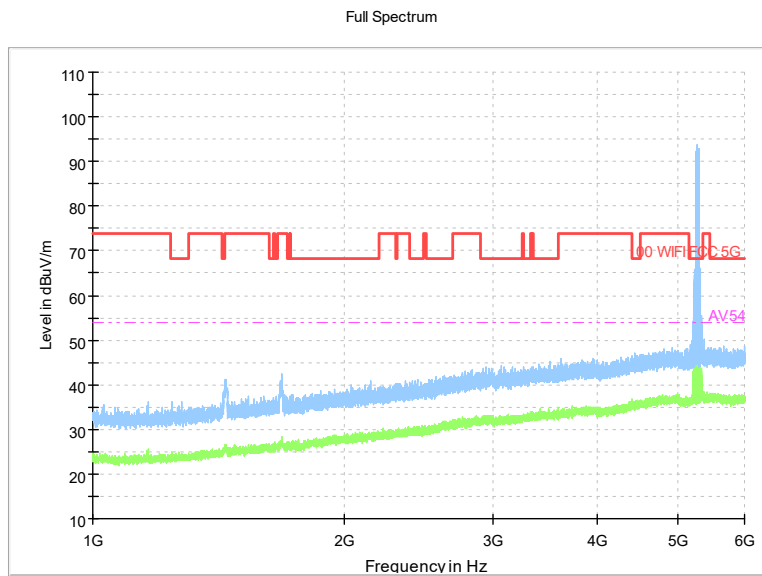

Frequency Range: 1GHz -6GHz
Detector: Av mode and PK mode
Test Mode: 802.11ac(VHT40)