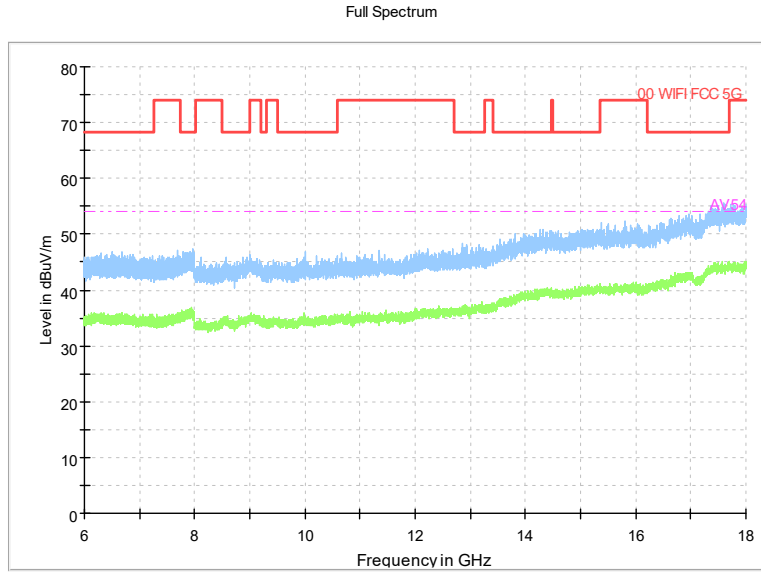

Frequency Range: 1GHz -6GHz
Detector: Av mode and PK mode
Modulation type: 802.11a

Frequency Range: 6GHz -18GHz
Detector: Av mode and PK mode
Modulation type: 802.11a

Frequency Range: 18GHz -40GHz
Detector: Av mode and PK mode
Modulation type: 802.11a

Full Spectrum

Frequency Range: 30MHz -1GHz
Detector: QP mode
Modulation type: 802.11n(HT20)

Full Spectrum

Frequency Range: 1GHz -6GHz
Detector: Av mode and PK mode
Modulation type: 802.11n(HT20)

Frequency Range: 6GHz -18GHz
Detector: Av mode and PK mode
Modulation type: 802.11n(HT20)

Preview Result 2-AVG Preview Result 1-PK+
00 WIFI FCC 5G AV54

Comment

Frequency Range: 18GHz -40GHz
Detector: Av mode and PK mode
Modulation type: 802.11n(HT20)

Full Spectrum

Frequency Range: 30MHz -1GHz
Detector: QP mode
Test Mode: 802.11ac(VHT20)