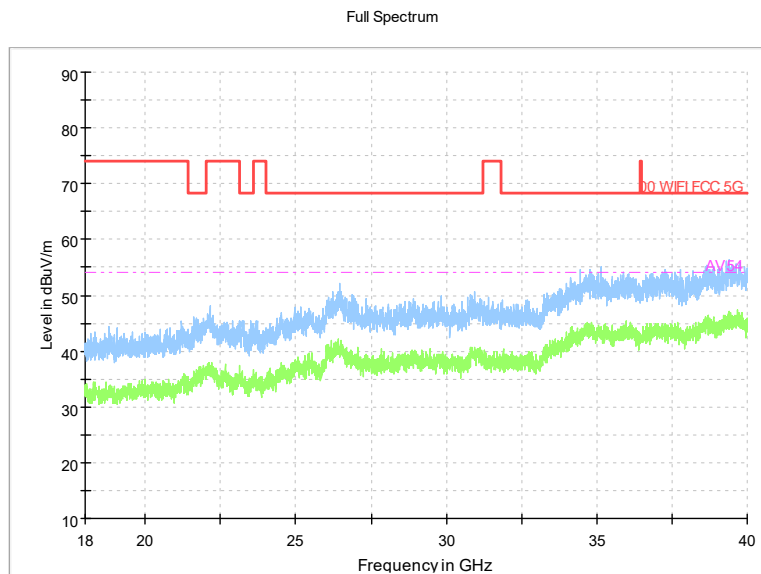

Frequency Range: 30MHz -1GHz
Detector: QP mode
Test Mode: 802.11ac(VHT40)

Frequency Range: 1GHz -6GHz
Detector: Av mode and PK mode
Test Mode: 802.11ac(VHT40)

Frequency Range: 6GHz -18GHz
Detector: Av mode and PK mode
Test Mode: 802.11ac(VHT40)