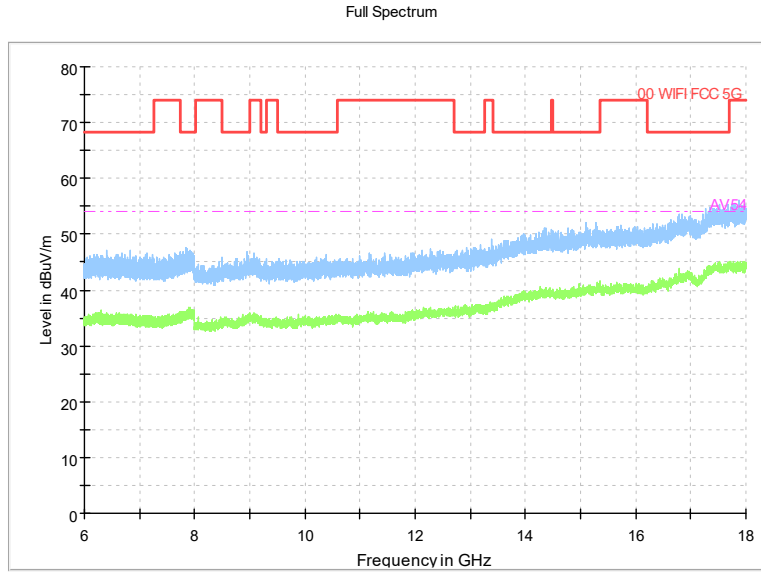

Frequency Range: 18GHz -40GHz
Detector: Av mode and PK mode
Test Mode: 802.11ac(VHT80)

Carrier frequency (MHz): 5500
Channel No.:100

Frequency Range: 30MHz -1GHz
Detector: QP mode
Modulation type: 802.11a

Frequency Range: 1GHz -6GHz
Detector: Av mode and PK mode
Modulation type: 802.11a

Frequency Range: 6GHz -18GHz
Detector: Av mode and PK mode
Modulation type: 802.11a

Frequency Range: 18GHz -40GHz
Detector: Av mode and PK mode
Modulation type: 802.11a