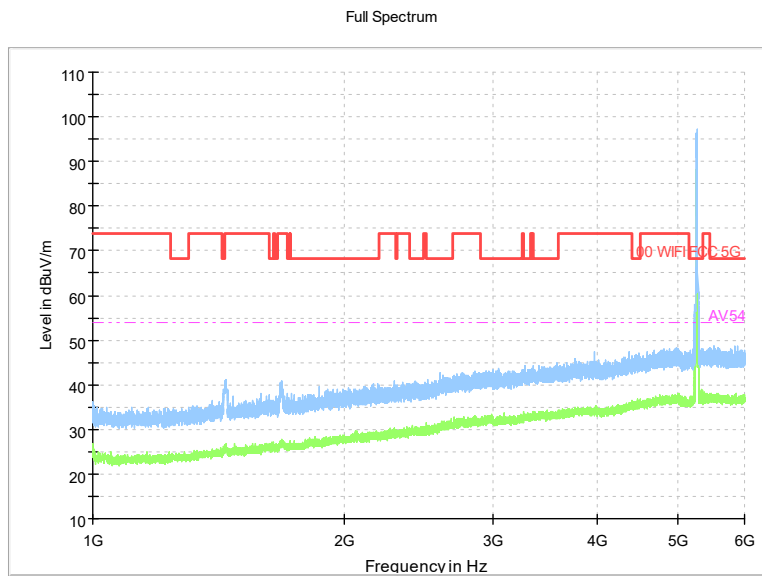

Frequency Range: 1GHz -6GHz
Detector: Av mode and PK mode
Test Mode: 802.11ac(VHT20)