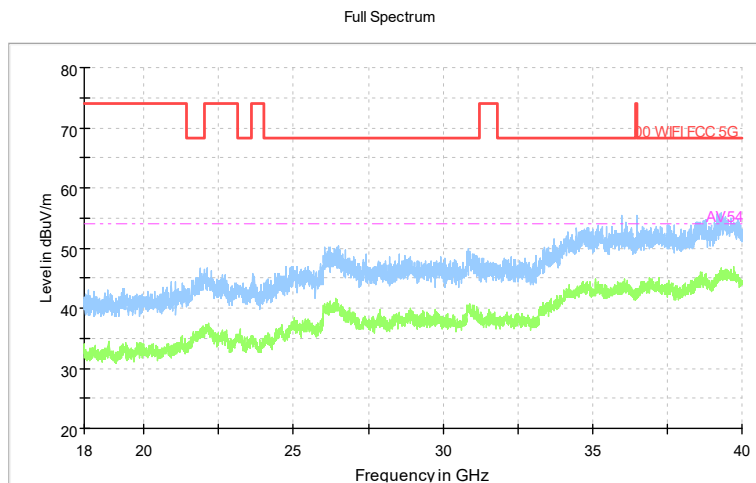

Frequency Range: 1GHz -6GHz
Detector: Av mode and PK mode
Modulation type: 802.11a

Frequency Range: 6GHz -18GHz
Detector: Av mode and PK mode
Modulation type: 802.11a

Frequency Range: 18GHz -40GHz
Detector: Av mode and PK mode
Modulation type: 802.11a

Full Spectrum

Frequency Range: 30MHz -1GHz
Detector: QP mode
Modulation type: 802.11n(HT20)

Full Spectrum

Frequency Range: 1GHz -6GHz
Detector: Av mode and PK mode
Modulation type: 802.11n(HT20)

Frequency Range: 6GHz -18GHz
Detector: Av mode and PK mode
Modulation type: 802.11n(HT20)

Preview Result 2-AVG Preview Result 1-PK+
00 WIFI FCC 5G AV54

Comment

Frequency Range: 18GHz -40GHz
Detector: Av mode and PK mode
Modulation type: 802.11n(HT20)

Full Spectrum

Frequency Range: 30MHz -1GHz
Detector: QP mode
Test Mode: 802.11ac(VHT20)