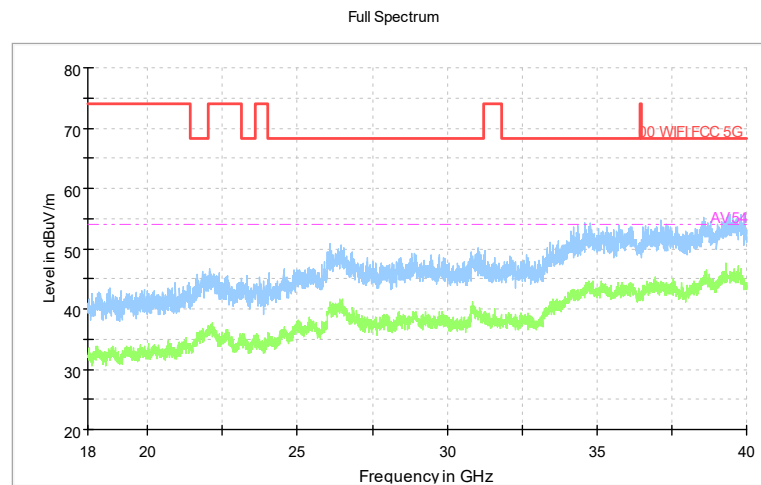

Carrier frequency (MHz): 5210
Channel No.:42

Frequency Range: 30MHz -1GHz
Detector: QP mode
Test Mode: 802.11ac(VHT80)

Frequency Range: 1GHz -6GHz
Detector: Av mode and PK mode
Test Mode: 802.11ac(VHT80)

Full Spectrum

Frequency Range: 6GHz -18GHz
Detector: Av mode and PK mode
Test Mode: 802.11ac(VHT80)

Full Spectrum

Frequency Range: 18GHz -40GHz
Detector: Av mode and PK mode
Test Mode: 802.11ac(VHT80)

Carrier frequency (MHz): 5260
Channel No.:52

Frequency Range: 30MHz -1GHz
Detector: QP mode
Modulation type: 802.11a

Frequency Range: 1GHz -6GHz
Detector: Av mode and PK mode
Modulation type: 802.11a

Frequency Range: 6GHz -18GHz
Detector: Av mode and PK mode
Modulation type: 802.11a