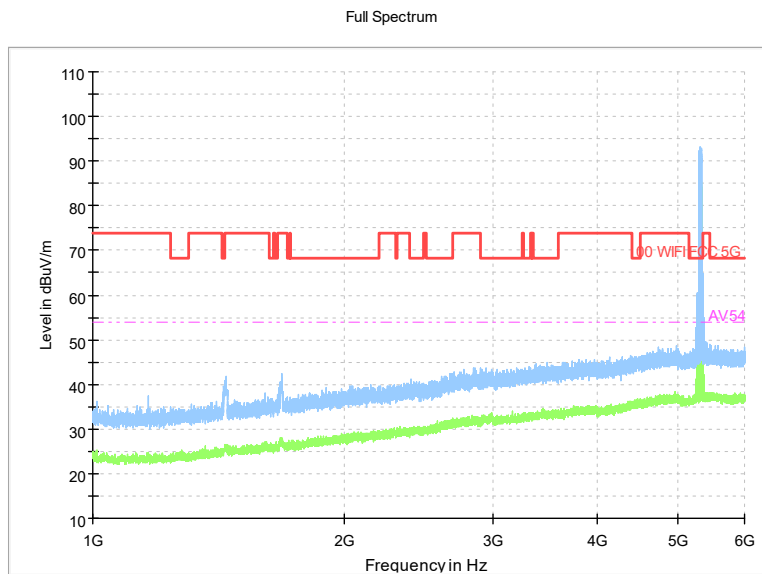

Frequency Range: 1GHz -6GHz
Detector: Av mode and PK mode
Modulation type: 802.11n(HT40)