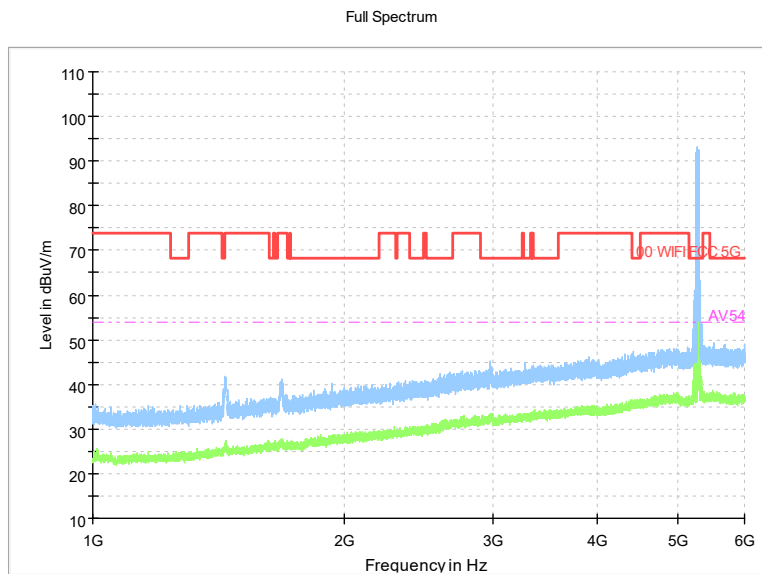

Full Spectrum

Frequency Range: 1GHz -6GHz
Detector: Av mode and PK mode
Test Mode: 802.11ac(VHT20)

Full Spectrum

Frequency Range: 6GHz -18GHz
Detector: Av mode and PK mode
Test Mode: 802.11ac(VHT20)

Full Spectrum

Preview Result 2-AVG Preview Result 1-PK+
00 WIFI FCC 5G AV54

Comment

Frequency Range: 18GHz -40GHz
Detector: Av mode and PK mode
Test Mode: 802.11ac(VHT20)

Carrier frequency (MHz): 5270
Channel No.:54

Frequency Range: 30MHz -1GHz
Detector: QP mode
Modulation type: 802.11n(HT40)

Frequency Range: 1GHz -6GHz
Detector: Av mode and PK mode
Modulation type: 802.11n(HT40)

Frequency Range: 6GHz -18GHz
Detector: Av mode and PK mode
Modulation type: 802.11n(HT40)

Frequency Range: 18GHz -40GHz
Detector: Av mode and PK mode
Modulation type: 802.11n(HT40)