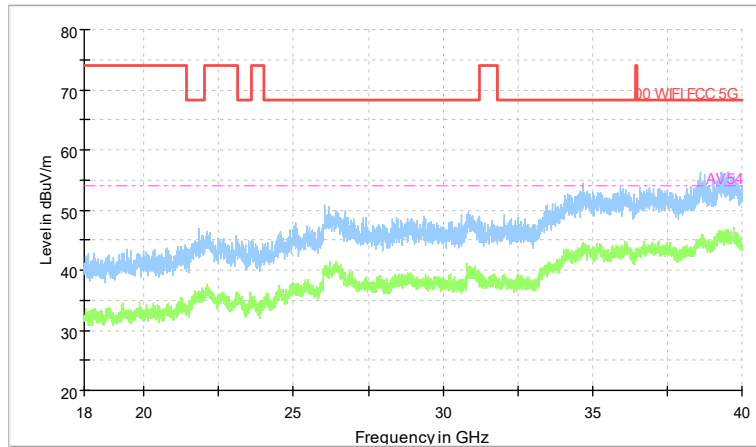

Preview Result 2-AVG Preview Result 1-PK+
00 WIFI FCC 5G AV54

Comment

Frequency Range: 18GHz -40GHz
Detector: Av mode and PK mode
Modulation type: 802.11n(HT20)

Full Spectrum

Frequency Range: 30MHz -1GHz
Detector: QP mode
Test Mode: 802.11ac(VHT20)

Full Spectrum

Frequency Range: 1GHz -6GHz
Detector: Av mode and PK mode
Test Mode: 802.11ac(VHT20)

Full Spectrum

Frequency Range: 6GHz -18GHz
Detector: Av mode and PK mode
Test Mode: 802.11ac(VHT20)

Full Spectrum

Preview Result 2-AVG Preview Result 1-PK+
00 WIFI FCC 5G AV54

Comment

Frequency Range: 18GHz -40GHz
Detector: Av mode and PK mode
Test Mode: 802.11ac(VHT20)

Carrier frequency (MHz): 5270
Channel No.:54

Frequency Range: 30MHz -1GHz
Detector: QP mode
Modulation type: 802.11n(HT40)