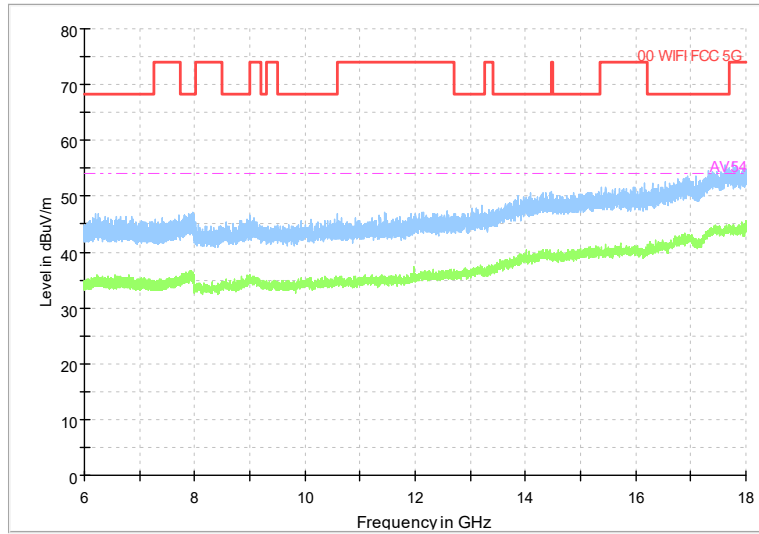

Full Spectrum

Frequency Range: 6GHz -18GHz
Detector: Av mode and PK mode
Test Mode: 802.11ac(VHT20)

Full Spectrum

Preview Result 2-AVG Preview Result 1-PK+
00 WIFI FCC 5G AV54

Comment

Frequency Range: 18GHz -40GHz
Detector: Av mode and PK mode
Test Mode: 802.11ac(VHT20)

Carrier frequency (MHz): 5700
Channel No.:140

Frequency Range: 30MHz -1GHz
Detector: QP mode
Modulation type: 802.11a

Frequency Range: 1GHz -6GHz
Detector: Av mode and PK mode
Modulation type: 802.11a

Full Spectrum

Frequency Range: 6GHz -18GHz
 Detector: Av mode and PK mode
 Modulation type: 802.11a

Full Spectrum

Preview Result 2-AVG Preview Result 1-PK+
 00 WIFI FCC 5G AV54

Comment

Frequency Range: 18GHz -40GHz
 Detector: Av mode and PK mode
 Modulation type: 802.11a