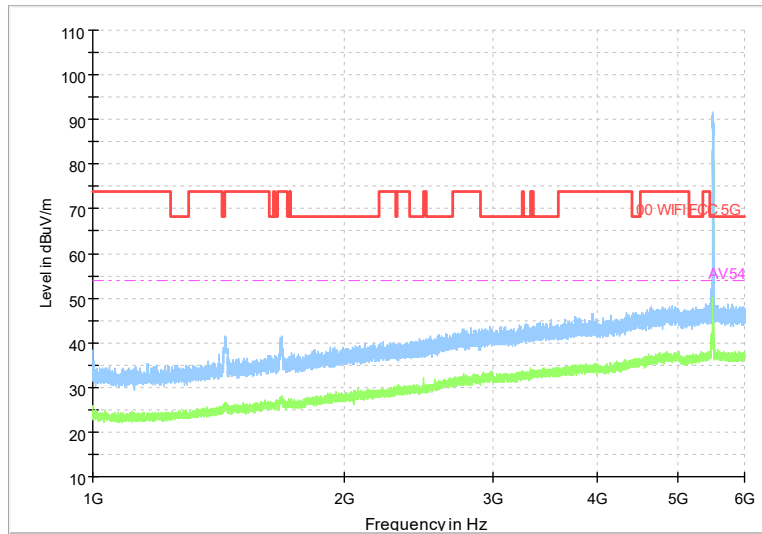

Frequency Range: 18GHz -40GHz
Detector: Av mode and PK mode
Test Mode: 802.11ac(VHT80)

Carrier frequency (MHz): 5500
Channel No.:100

Frequency Range: 30MHz -1GHz
Detector: QP mode
Modulation type: 802.11a

Frequency Range: 1GHz -6GHz
Detector: Av mode and PK mode
Modulation type: 802.11a

Frequency Range: 6GHz -18GHz
Detector: Av mode and PK mode
Modulation type: 802.11a

Frequency Range: 18GHz -40GHz
Detector: Av mode and PK mode
Modulation type: 802.11a

Full Spectrum

Frequency Range: 30MHz -1GHz
Detector: QP mode
Modulation type: 802.11n(HT20)

Full Spectrum

Frequency Range: 1GHz -6GHz
Detector: Av mode and PK mode
Modulation type: 802.11n(HT20)

Frequency Range: 6GHz -18GHz
Detector: Av mode and PK mode
Modulation type: 802.11n(HT20)

Preview Result 2-AVG Preview Result 1-PK+
00 WIFI FCC 5G AV54

Comment

Frequency Range: 18GHz -40GHz
Detector: Av mode and PK mode
Modulation type: 802.11n(HT20)

Full Spectrum

Frequency Range: 30MHz -1GHz
Detector: QP mode
Test Mode: 802.11ac(VHT20)