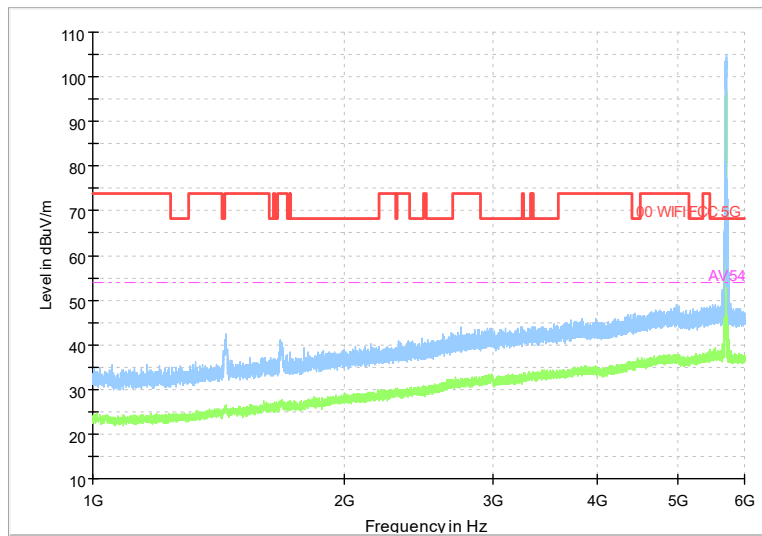

Full Spectrum

Frequency Range: 6GHz -18GHz
Detector: Av mode and PK mode
Test Mode: 802.11ac(VHT20)

Full Spectrum

Preview Result 2-AVG Preview Result 1-PK+
00 WIFI FCC 5G AV54

Comment

Frequency Range: 18GHz -40GHz
Detector: Av mode and PK mode
Test Mode: 802.11ac(VHT20)

Carrier frequency (MHz): 5700
Channel No.:140

Frequency Range: 30MHz -1GHz
Detector: QP mode
Modulation type: 802.11a

Frequency Range: 1GHz -6GHz
Detector: Av mode and PK mode
Modulation type: 802.11a

Full Spectrum

Frequency Range: 6GHz -18GHz
 Detector: Av mode and PK mode
 Modulation type: 802.11a

Full Spectrum

Preview Result 2-AVG Preview Result 1-PK+
 00 WIFI FCC 5G AV54

Comment

Frequency Range: 18GHz -40GHz
 Detector: Av mode and PK mode
 Modulation type: 802.11a

Full Spectrum

Frequency Range: 30MHz -1GHz
Detector: QP mode
Modulation type: 802.11n(HT20)

Full Spectrum

Frequency Range: 1GHz -6GHz
Detector: Av mode and PK mode
Modulation type: 802.11n(HT20)