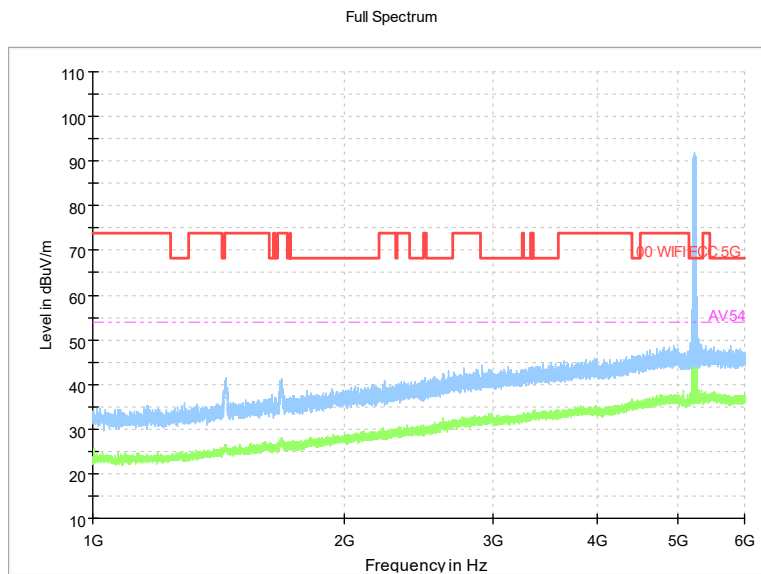

Frequency Range: 1GHz -6GHz
Detector: Av mode and PK mode
Modulation type: 802.11n(HT40)