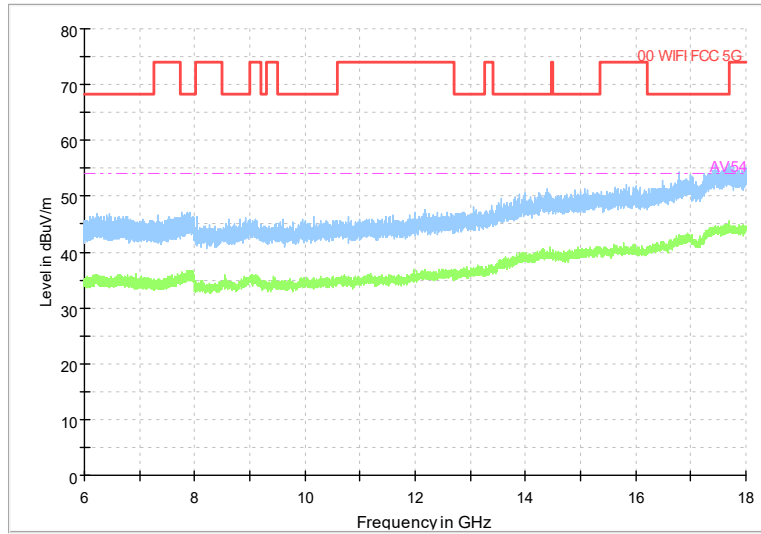

Full Spectrum

Frequency Range: 1GHz -6GHz
Detector: Av mode and PK mode
Test Mode: 802.11ac(VHT20)

Frequency Range: 6GHz -18GHz
Detector: Av mode and PK mode
Test Mode: 802.11ac(VHT20)

Frequency Range: 18GHz -40GHz
Detector: Av mode and PK mode
Test Mode: 802.11ac(VHT20)

Carrier frequency (MHz): 5600
Channel No.:120

Frequency Range: 30MHz -1GHz
Detector: QP mode
Modulation type: 802.11a

Frequency Range: 1GHz -6GHz
Detector: Av mode and PK mode
Modulation type: 802.11a

Full Spectrum

Frequency Range: 6GHz -18GHz
Detector: Av mode and PK mode
Modulation type: 802.11a

Full Spectrum

Preview Result 2-AVG Preview Result 1-PK+
00 WIFI FCC 5G AV54

Comment

Frequency Range: 18GHz -40GHz
Detector: Av mode and PK mode
Modulation type: 802.11a