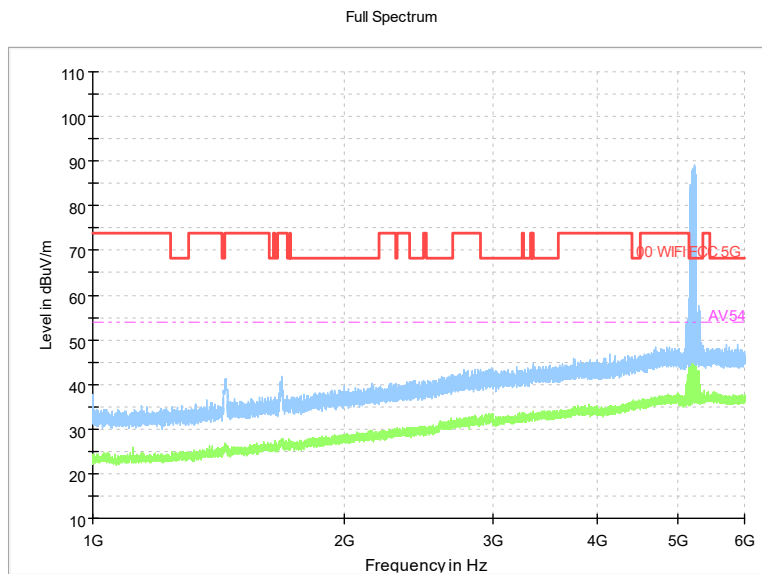

Frequency Range: 6GHz -18GHz
Detector: Av mode and PK mode
Test Mode: 802.11ac(VHT40)

Preview Result 2-AVG Preview Result 1-PK+
00 WIFI FCC 5G AV54

Comment

Frequency Range: 18GHz -40GHz
Detector: Av mode and PK mode
Test Mode: 802.11ac(VHT40)

Carrier frequency (MHz): 5210
Channel No.:42

Frequency Range: 30MHz -1GHz
Detector: QP mode
Test Mode: 802.11ac(VHT80)

Frequency Range: 1GHz -6GHz
Detector: Av mode and PK mode
Test Mode: 802.11ac(VHT80)