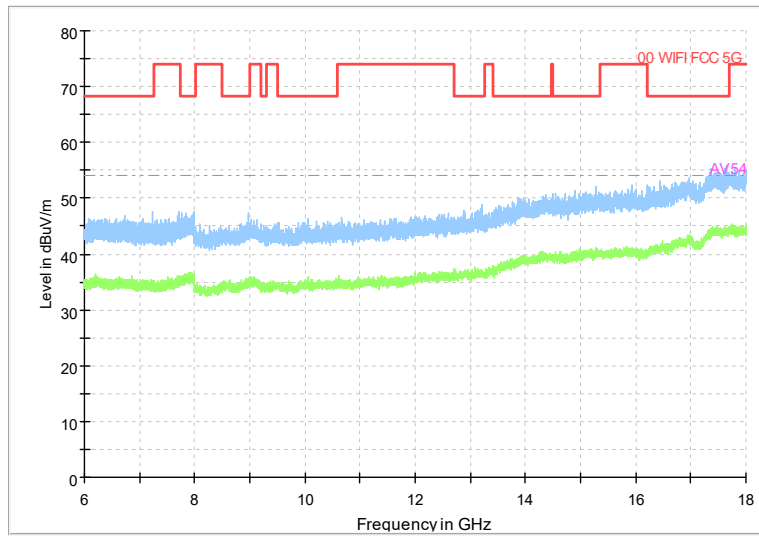

Carrier frequency (MHz): 5320
Channel No.:64

Frequency Range: 30MHz -1GHz
Detector: QP mode
Modulation type: 802.11a

Frequency Range: 1GHz -6GHz
Detector: Av mode and PK mode
Modulation type: 802.11a

Frequency Range: 6GHz -18GHz
Detector: Av mode and PK mode
Modulation type: 802.11a

Preview Result 2-AVG Preview Result 1-PK+
00 WIFI FCC 5G AV54

Comment

Frequency Range: 18GHz -40GHz
Detector: Av mode and PK mode
Modulation type: 802.11a

Frequency Range: 30MHz -1GHz
Detector: QP mode
Modulation type: 802.11n(HT20)

Frequency Range: 1GHz -6GHz
Detector: Av mode and PK mode
Modulation type: 802.11n(HT20)

Full Spectrum

Frequency Range: 6GHz -18GHz
Detector: Av mode and PK mode
Modulation type: 802.11n(HT20)

Full Spectrum