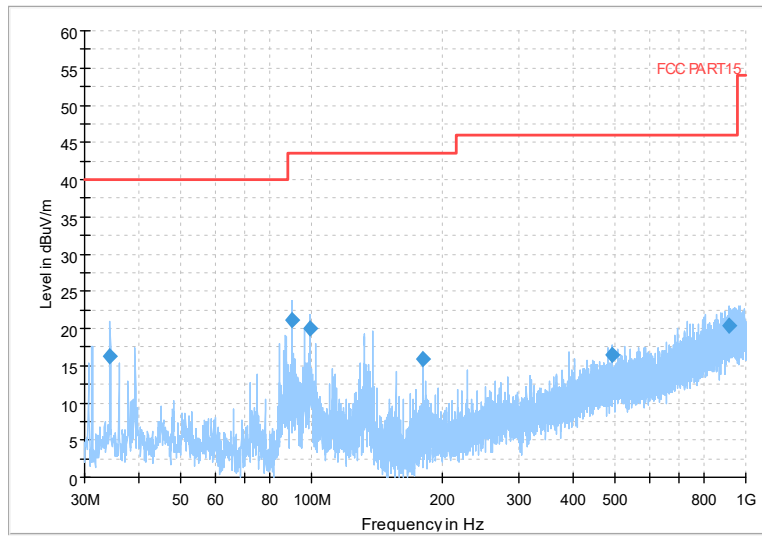

Full Spectrum

Frequency Range: 30MHz -1GHz
Detector: QP mode
Test Mode: 802.11ac(VHT40)