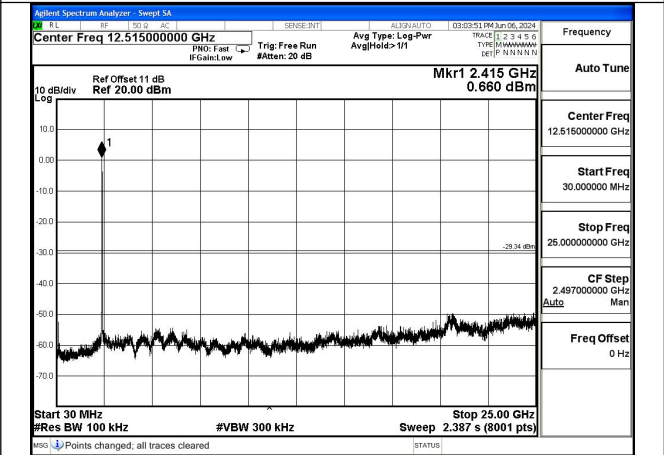

Conducted Out of band emission measurement

Test Mode: 802.11b

Test Mode: 802.11g

Mode:802.11g Frequency:2412MHz Ant:Chain0

Mode:802.11g Frequency:2437MHz Ant:Chain0

Mode:802.11g Frequency:2462MHz Ant:Chain0