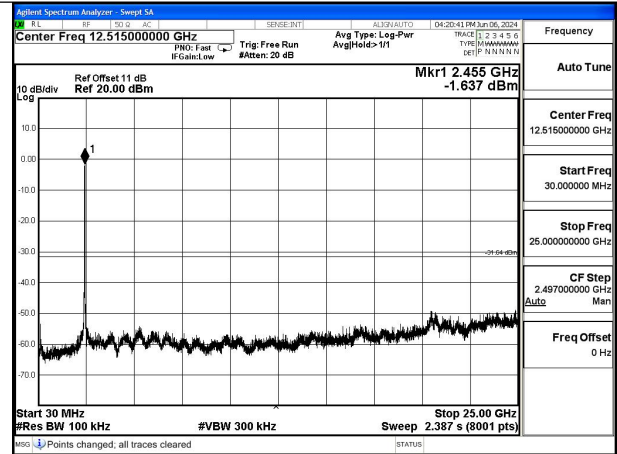

Mode:802.11n HT40 Frequency:2452MHz Ant:Chain1