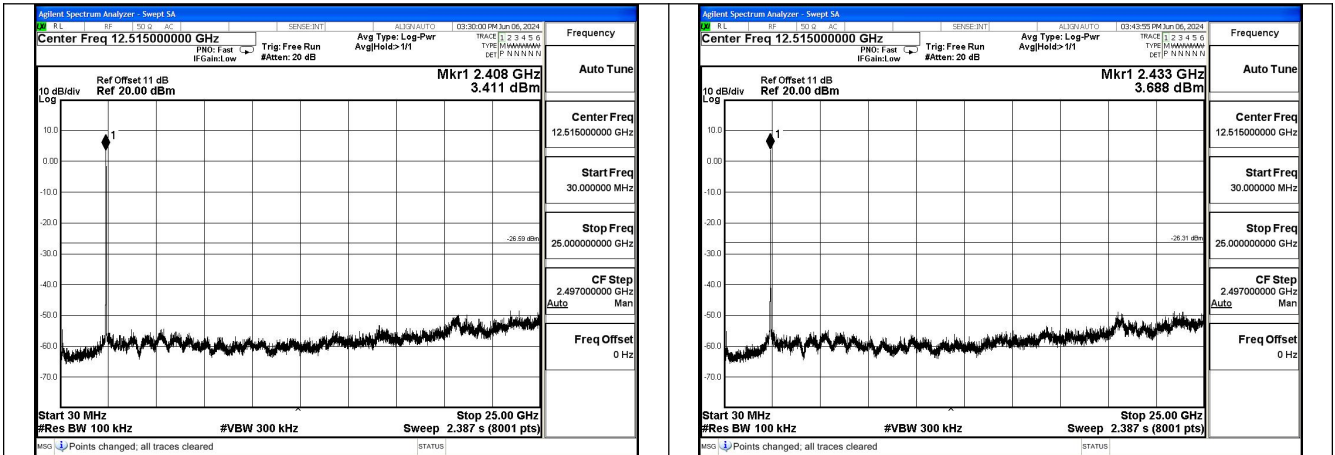

Mode:802.11g Frequency:2412MHz Ant:Chain1

Mode:802.11g Frequency:2437MHz Ant:Chain1

Mode:802.11g Frequency:2462MHz Ant:Chain1

Test Mode: 802.11n HT20

Mode:802.11n HT20 Frequency:2412MHz Ant:Chain0

Mode:802.11n HT20 Frequency:2437MHz Ant:Chain0