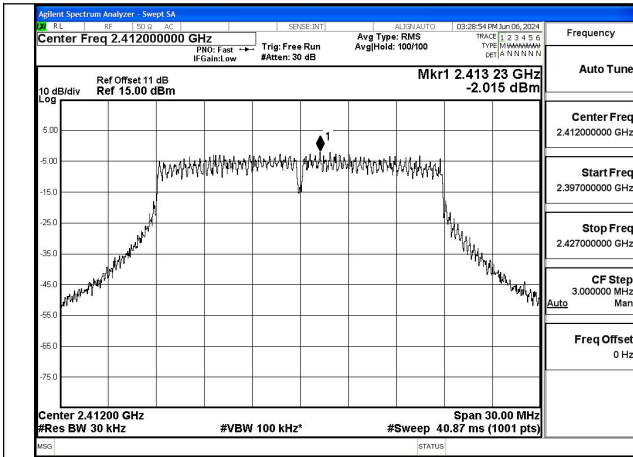

Mode:802.11g Frequency:2437MHz Ant:Chain1

Mode:802.11g Frequency:2462MHz Ant:Chain1

Test Mode: 802.11n HT20

Mode:802.11n HT20 Frequency:2412MHz Ant:Chain0

Mode:802.11n HT20 Frequency:2437MHz Ant:Chain0

Mode:802.11n HT20 Frequency:2462MHz Ant:Chain0