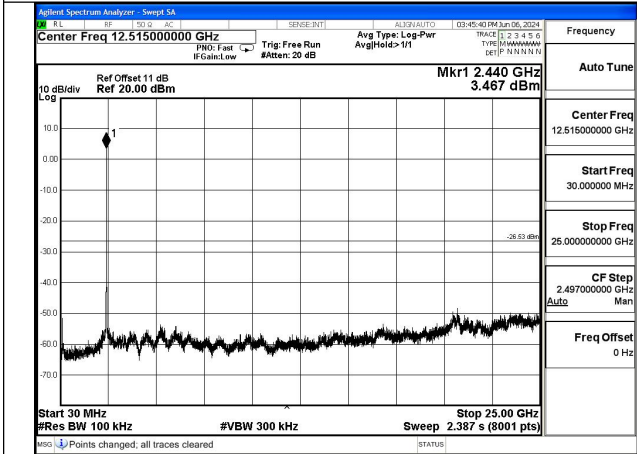

Mode:802.11n HT20 Frequency:2437MHz Ant:Chain1