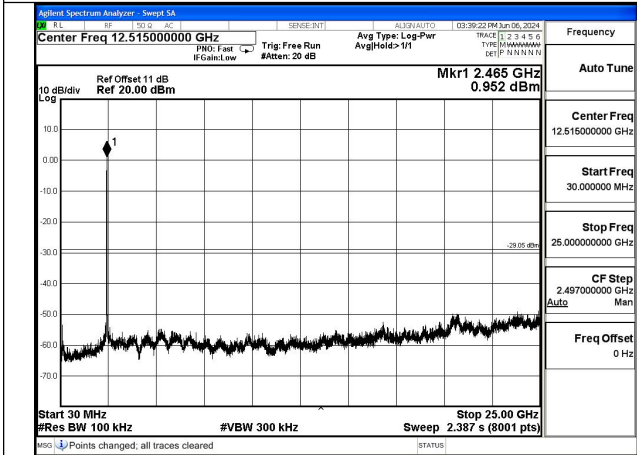

Mode:802.11g Frequency:2412MHz Ant:Chain1

Mode:802.11g Frequency:2437MHz Ant:Chain1

Mode:802.11g Frequency:2462MHz Ant:Chain1

Test Mode: 802.11n HT20

Mode:802.11n HT20 Frequency:2412MHz Ant:Chain0

Mode:802.11n HT20 Frequency:2437MHz Ant:Chain0