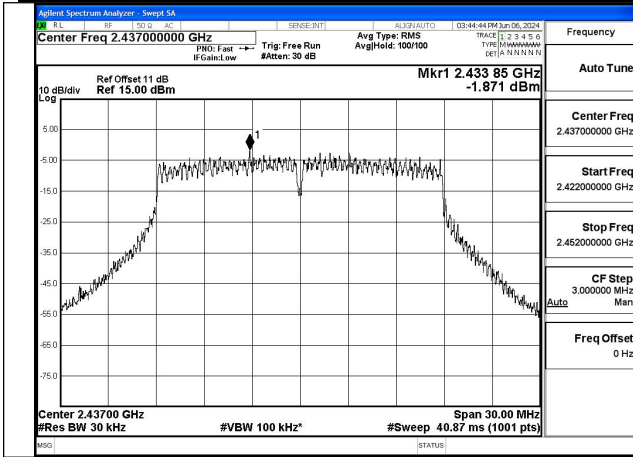

Mode:802.11n HT20 Frequency:2437MHz Ant:Chain1