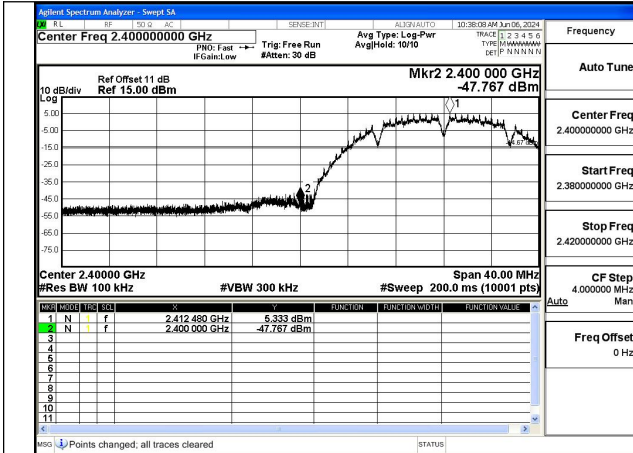

Mode:802.11n HT40 Frequency:2422MHz Ant:Chain0

Mode:802.11n HT40 Frequency:2437MHz Ant:Chain0

Mode:802.11n HT40 Frequency:2452MHz Ant:Chain0

Mode:802.11n HT40 Frequency:2422MHz Ant:Chain1

Mode:802.11n HT40 Frequency:2437MHz Ant:Chain1

Mode:802.11n HT40 Frequency:2452MHz Ant:Chain1

Band edge measurement

Test Mode: 802.11b

Mode:802.11b Frequency:2412MHz Ant:Chain0

Mode:802.11b Frequency:2462MHz Ant:Chain0

Mode:802.11b Frequency:2412MHz Ant:Chain1