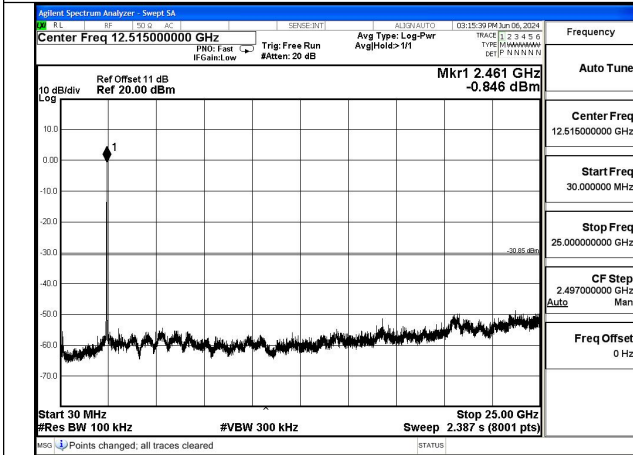

Conducted Out of band emission measurement

Test Mode: 802.11b

Test Mode: 802.11g

Mode:802.11g Frequency:2412MHz Ant:Chain0

Mode:802.11g Frequency:2437MHz Ant:Chain0

Mode:802.11g Frequency:2462MHz Ant:Chain0