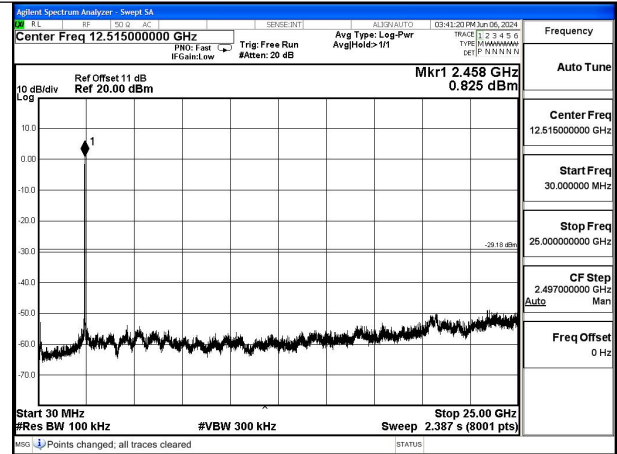

Mode:802.11n HT20 Frequency:2462MHz Ant:Chain1