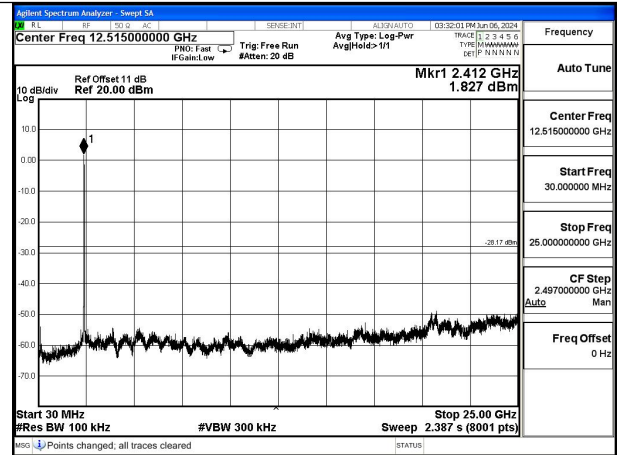

Mode:802.11g Frequency:2412MHz Ant:Chain1

Mode:802.11g Frequency:2437MHz Ant:Chain1

Mode:802.11g Frequency:2462MHz Ant:Chain1

Test Mode: 802.11n HT20

Mode:802.11n HT20 Frequency:2412MHz Ant:Chain0

Mode:802.11n HT20 Frequency:2437MHz Ant:Chain0