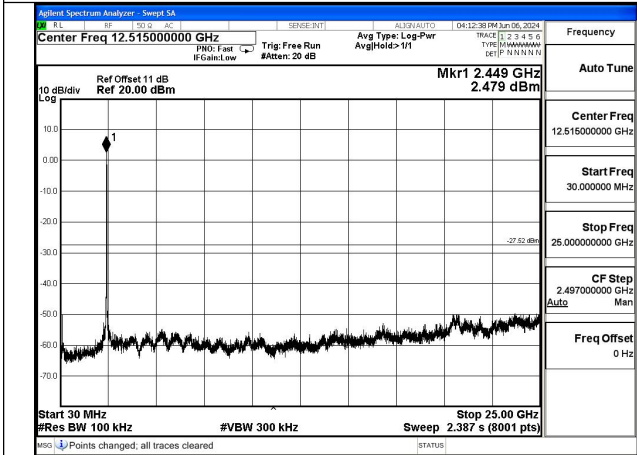

Mode:802.11n HT40 Frequency:2452MHz Ant:Chain0