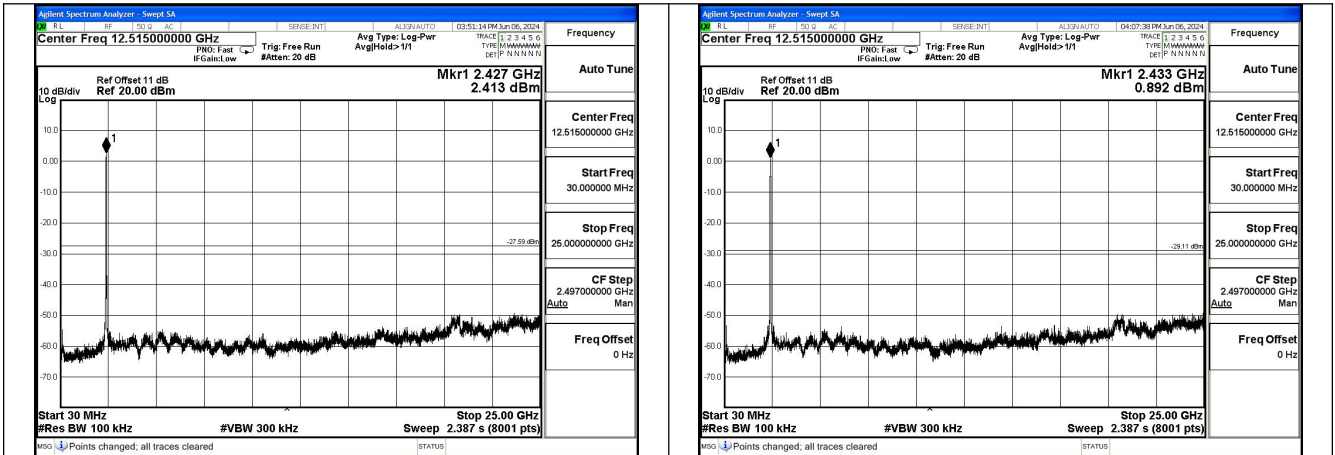

Mode:802.11n HT20 Frequency:2462MHz Ant:Chain0

Mode:802.11n HT20 Frequency:2412MHz Ant:Chain1

Mode:802.11n HT20 Frequency:2437MHz Ant:Chain1

Mode:802.11n HT20 Frequency:2462MHz Ant:Chain1

Test Mode: 802.11n HT40