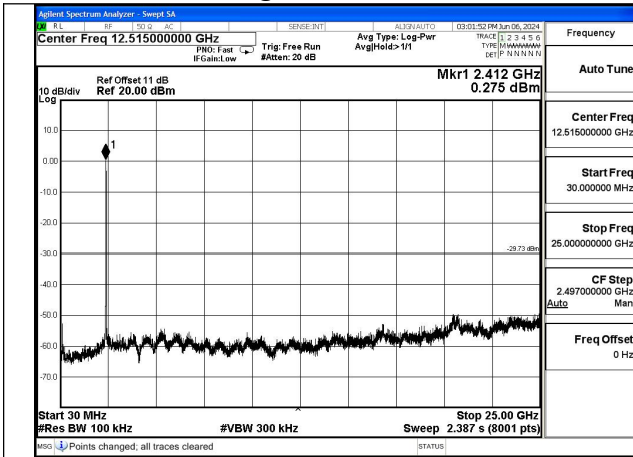

Mode:802.11n HT40 Frequency:2437MHz Ant:Chain0

Mode:802.11n HT40 Frequency:2452MHz Ant:Chain0

Mode:802.11n HT40 Frequency:2422MHz Ant:Chain1

Mode:802.11n HT40 Frequency:2437MHz Ant:Chain1

Mode:802.11n HT40 Frequency:2452MHz Ant:Chain1

Conducted Out of band emission measurement

Test Mode: 802.11b

Test Mode: 802.11g

Mode:802.11g Frequency:2412MHz Ant:Chain0

Mode:802.11g Frequency:2437MHz Ant:Chain0

Mode:802.11g Frequency:2462MHz Ant:Chain0