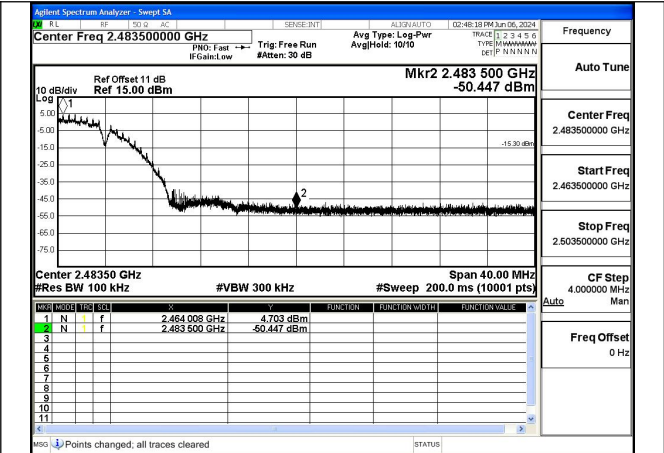

Mode:802.11n HT40 Frequency:2422MHz Ant:Chain0

Mode:802.11n HT40 Frequency:2437MHz Ant:Chain0

Mode:802.11n HT40 Frequency:2452MHz Ant:Chain0

Mode:802.11n HT40 Frequency:2422MHz Ant:Chain1

Mode:802.11n HT40 Frequency:2437MHz Ant:Chain1

Mode:802.11n HT40 Frequency:2452MHz Ant:Chain1

Band edge measurement

Test Mode: 802.11b

Mode:802.11b Frequency:2412MHz Ant:Chain0

Mode:802.11b Frequency:2462MHz Ant:Chain0

Mode:802.11b Frequency:2412MHz Ant:Chain1