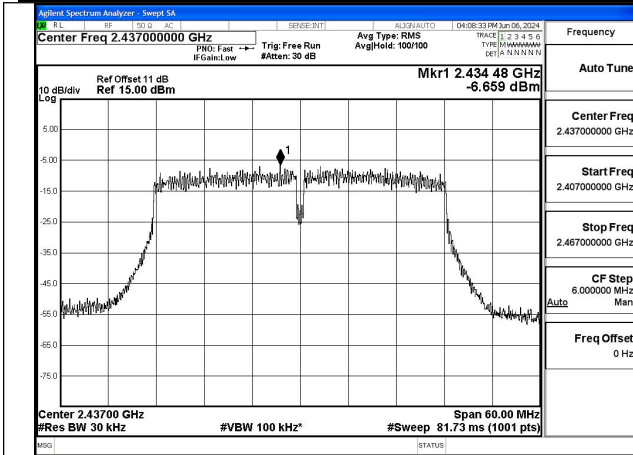

Mode:802.11n HT40 Frequency:2437MHz Ant:Chain1

Mode:802.11n HT40 Frequency:2452MHz Ant:Chain1