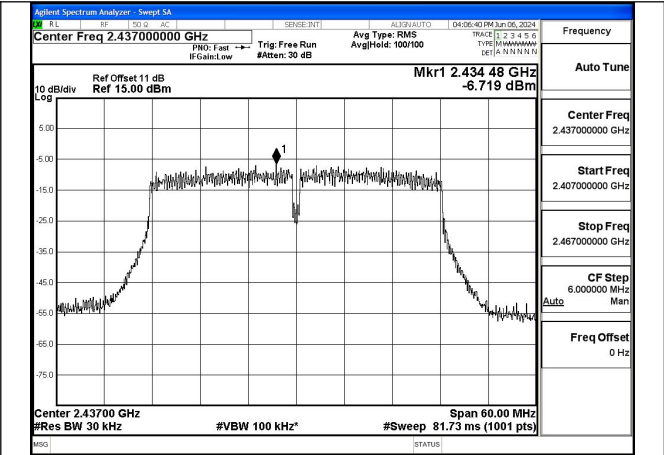

Mode:802.11n HT20 Frequency:2412MHz Ant:Chain1

Mode:802.11n HT20 Frequency:2437MHz Ant:Chain1

Mode:802.11n HT20 Frequency:2462MHz Ant:Chain1

Test Mode: 802.11n HT40

Mode:802.11n HT40 Frequency:2422MHz Ant:Chain0