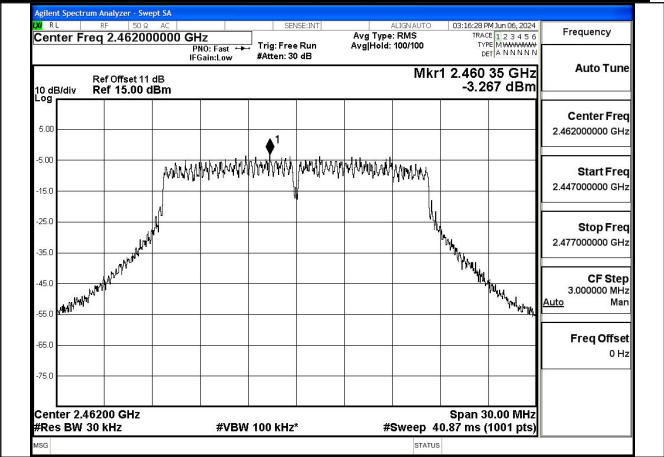

Mode:802.11g Frequency:2437MHz Ant:Chain1

Mode:802.11g Frequency:2462MHz Ant:Chain1

Test Mode: 802.11n HT20

Mode:802.11n HT20 Frequency:2412MHz Ant:Chain0

Mode:802.11n HT20 Frequency:2437MHz Ant:Chain0

Mode:802.11n HT20 Frequency:2462MHz Ant:Chain0