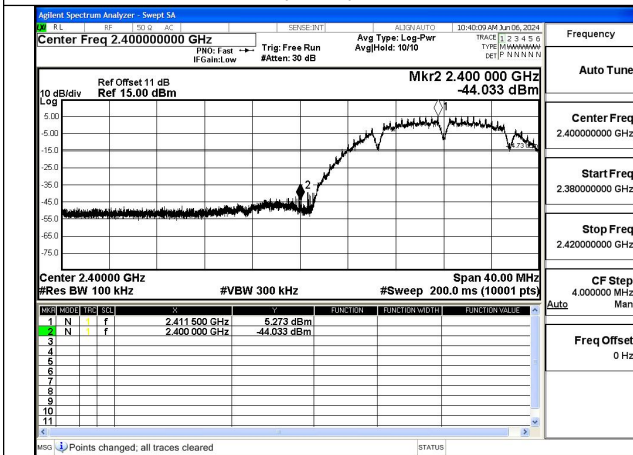

Mode:802.11n HT40 Frequency:2452MHz Ant:Chain1

Band edge measurement

Test Mode: 802.11b

Mode:802.11b Frequency:2412MHz Ant:Chain0

Mode:802.11b Frequency:2462MHz Ant:Chain0

Mode:802.11b Frequency:2412MHz Ant:Chain1

Mode:802.11b Frequency:2462MHz Ant:Chain1