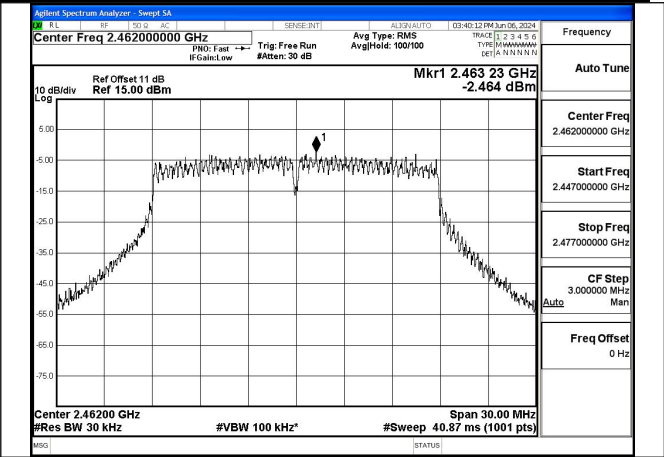

Mode:802.11n HT20 Frequency:2462MHz Ant:Chain1