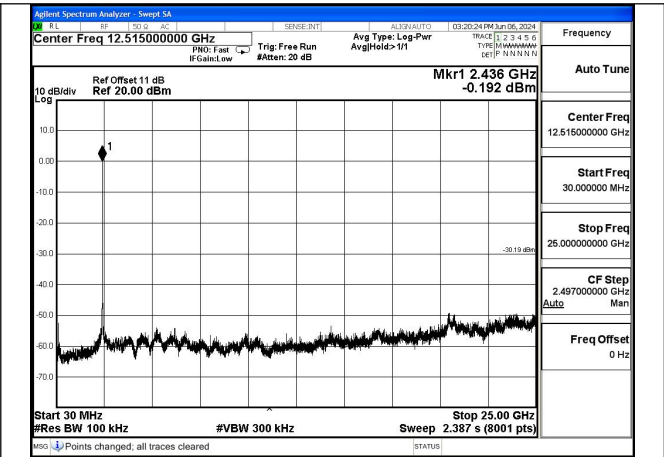

Conducted Out of band emission measurement

Test Mode: 802.11b

Test Mode: 802.11g

Mode:802.11g Frequency:2412MHz Ant:Chain0

Mode:802.11g Frequency:2437MHz Ant:Chain0

Mode:802.11g Frequency:2462MHz Ant:Chain0