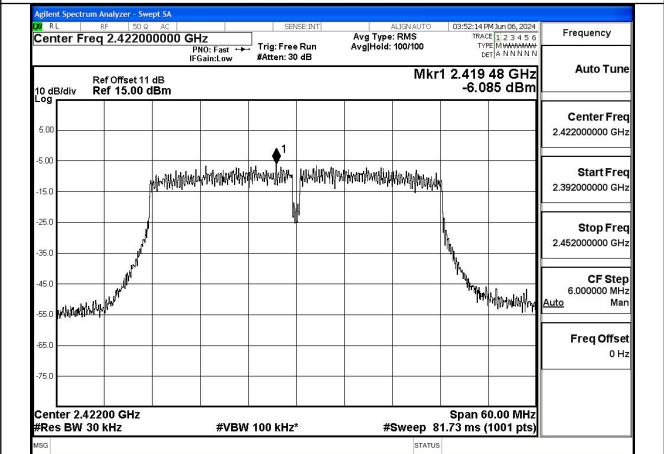

Mode:802.11n HT40 Frequency:2422MHz Ant:Chain1