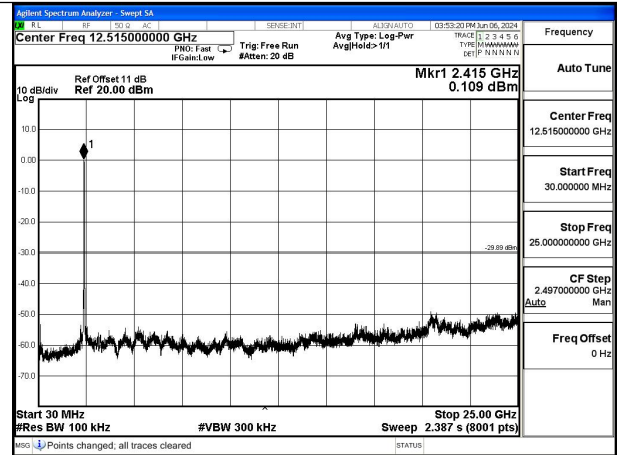

Mode:802.11n HT40 Frequency:2422MHz Ant:Chain1