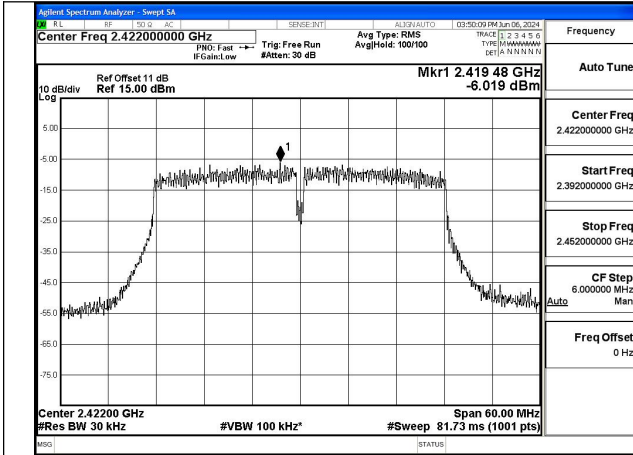

Mode:802.11n HT20 Frequency:2412MHz Ant:Chain1

Mode:802.11n HT20 Frequency:2437MHz Ant:Chain1

Mode:802.11n HT20 Frequency:2462MHz Ant:Chain1

Test Mode: 802.11n HT40

Mode:802.11n HT40 Frequency:2422MHz Ant:Chain0