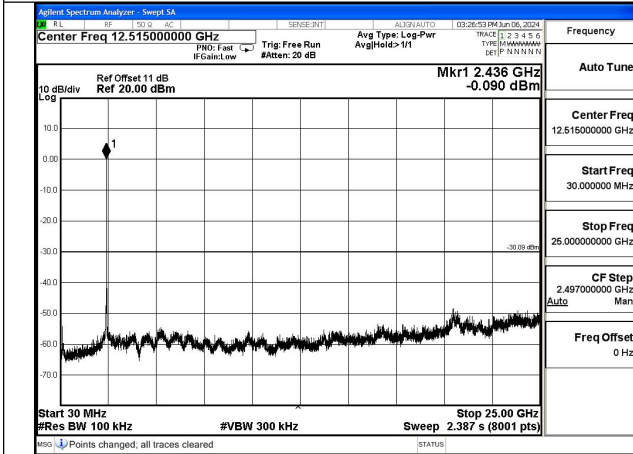

Mode:802.11g Frequency:2437MHz Ant:Chain1