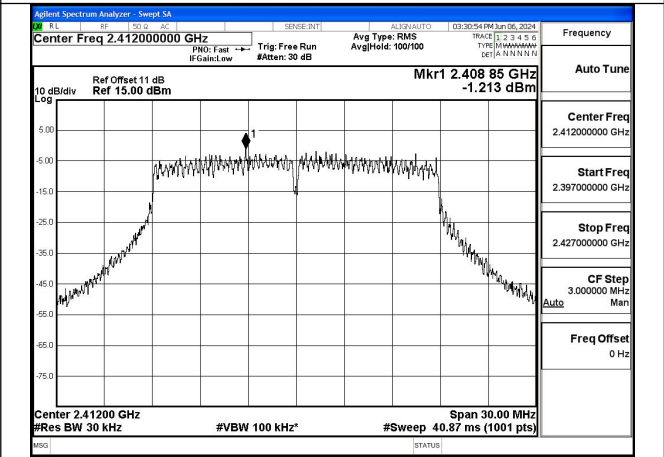

Mode:802.11g Frequency:2437MHz Ant:Chain1

Mode:802.11g Frequency:2462MHz Ant:Chain1

Test Mode: 802.11n HT20

Mode:802.11n HT20 Frequency:2412MHz Ant:Chain0

Mode:802.11n HT20 Frequency:2437MHz Ant:Chain0

Mode:802.11n HT20 Frequency:2462MHz Ant:Chain0