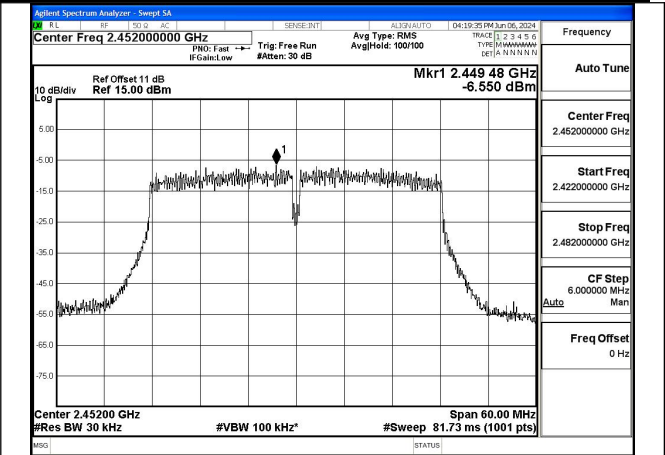

Mode:802.11n HT40 Frequency:2437MHz Ant:Chain1

Mode:802.11n HT40 Frequency:2452MHz Ant:Chain1