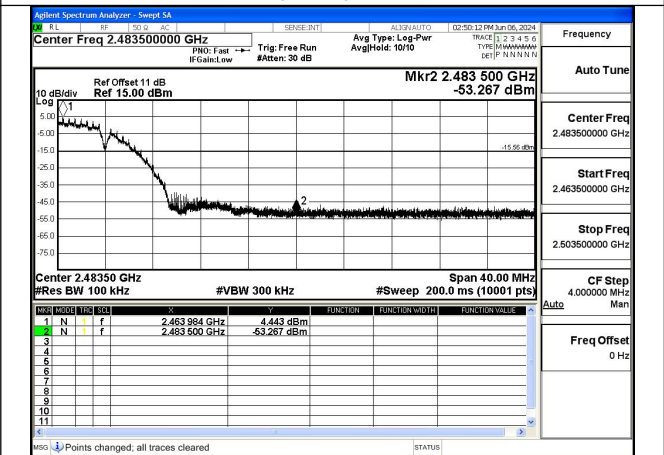

Mode:802.11n HT40 Frequency:2452MHz Ant:Chain1

Band edge measurement

Test Mode: 802.11b

Mode:802.11b Frequency:2412MHz Ant:Chain0

Mode:802.11b Frequency:2462MHz Ant:Chain0

Mode:802.11b Frequency:2412MHz Ant:Chain1