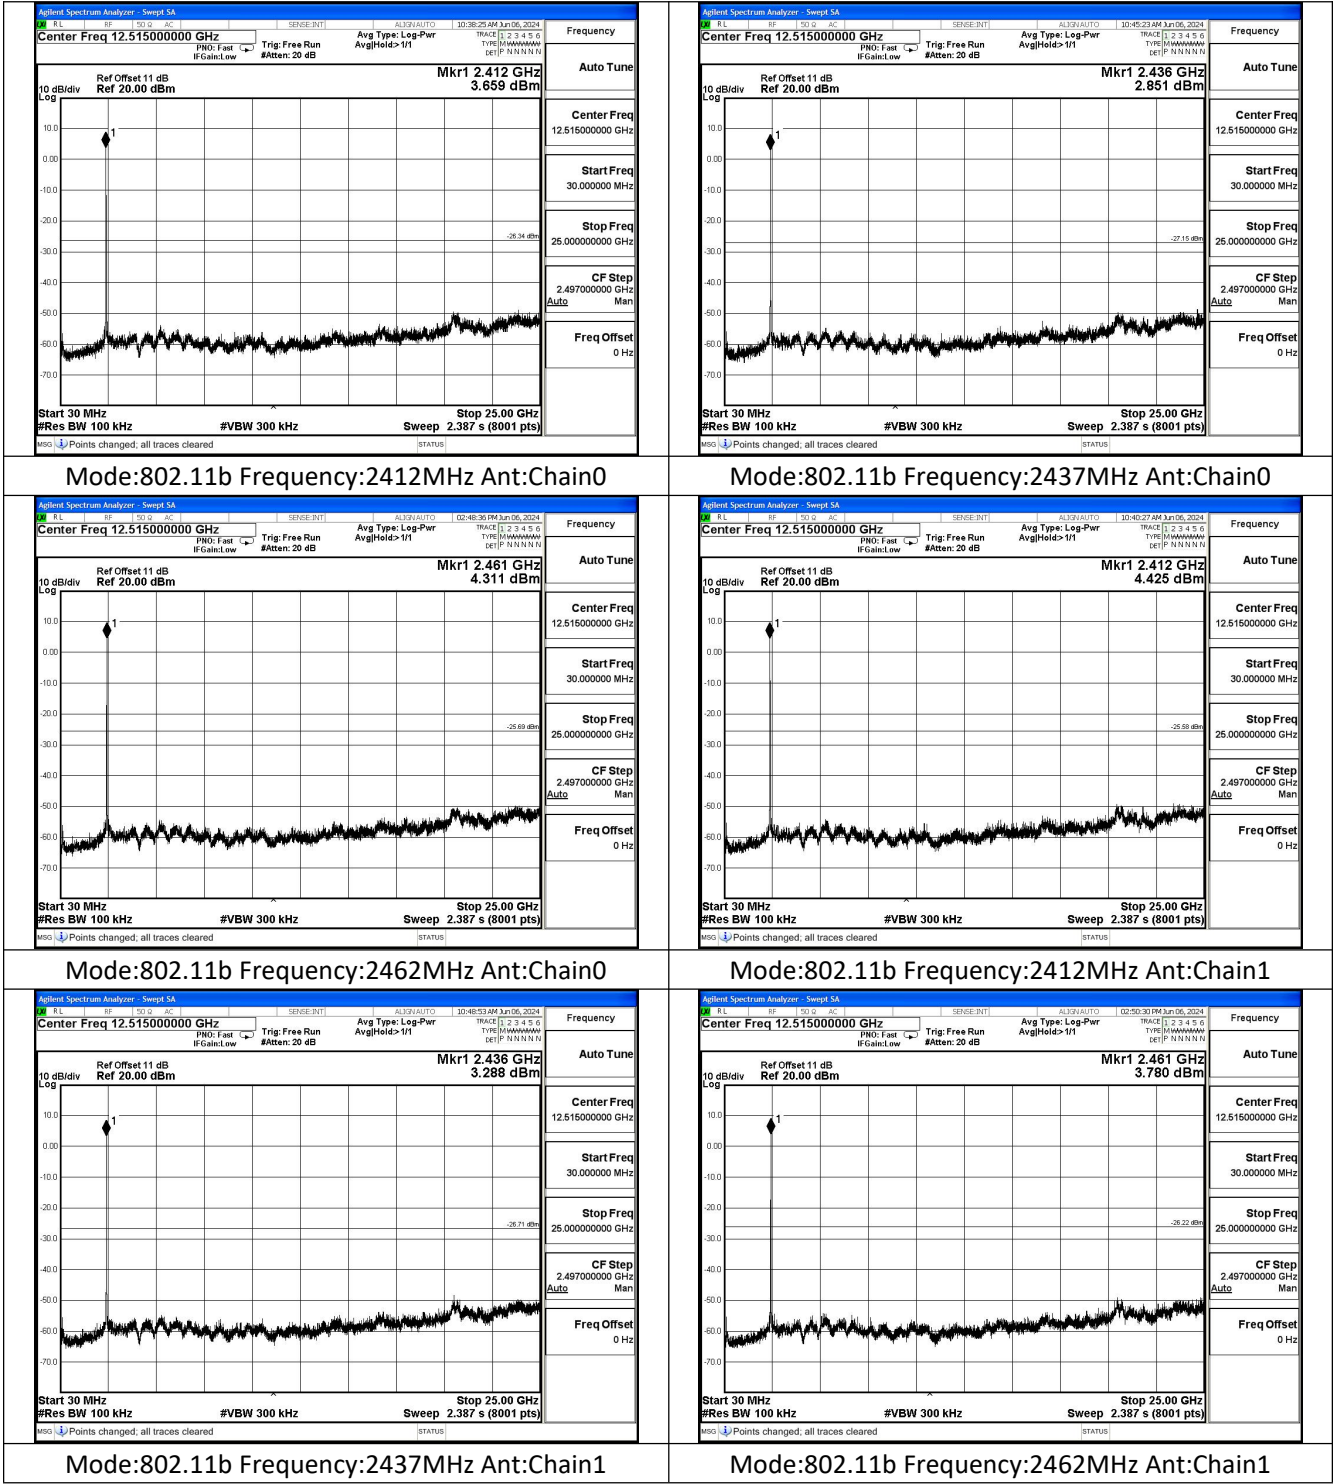

Mode:802.11n HT40 Frequency:2437MHz Ant:Chain0

Mode:802.11n HT40 Frequency:2452MHz Ant:Chain0

Mode:802.11n HT40 Frequency:2422MHz Ant:Chain1

Mode:802.11n HT40 Frequency:2437MHz Ant:Chain1

Mode:802.11n HT40 Frequency:2452MHz Ant:Chain1

Conducted Out of band emission measurement

Test Mode: 802.11b

Test Mode: 802.11g

Mode:802.11g Frequency:2412MHz Ant:Chain0

Mode:802.11g Frequency:2437MHz Ant:Chain0

Mode:802.11g Frequency:2462MHz Ant:Chain0