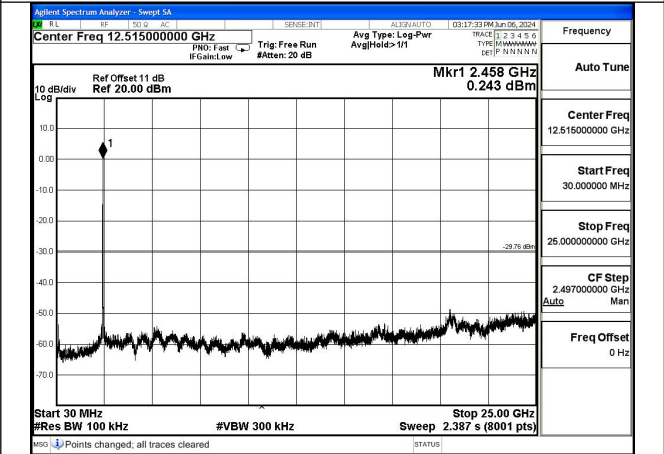

Mode:802.11g Frequency:2462MHz Ant:Chain1