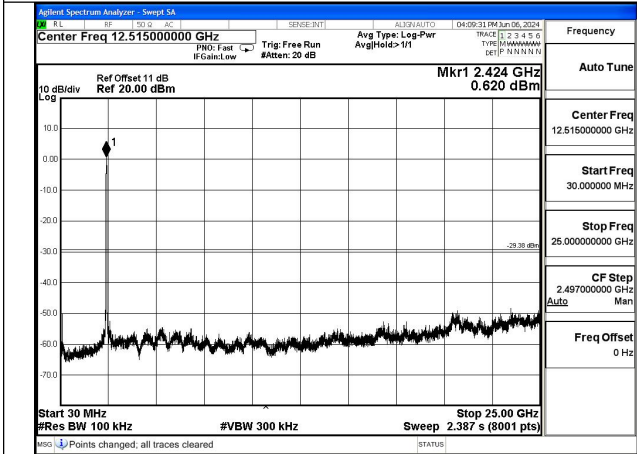

Mode:802.11n HT40 Frequency:2437MHz Ant:Chain1