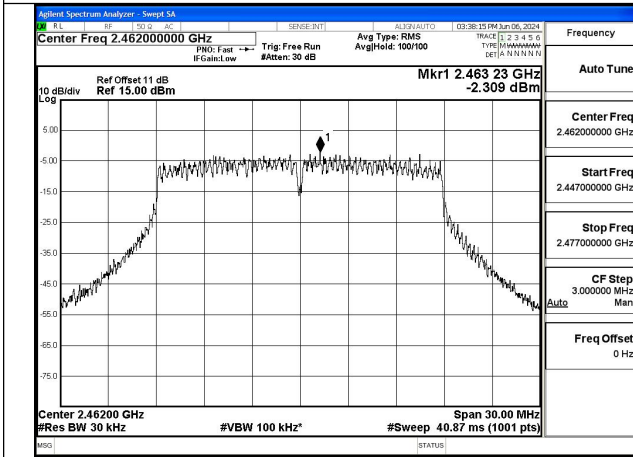

Mode:802.11g Frequency:2437MHz Ant:Chain1

Mode:802.11g Frequency:2462MHz Ant:Chain1

Test Mode: 802.11n HT20

Mode:802.11n HT20 Frequency:2412MHz Ant:Chain0

Mode:802.11n HT20 Frequency:2437MHz Ant:Chain0

Mode:802.11n HT20 Frequency:2462MHz Ant:Chain0