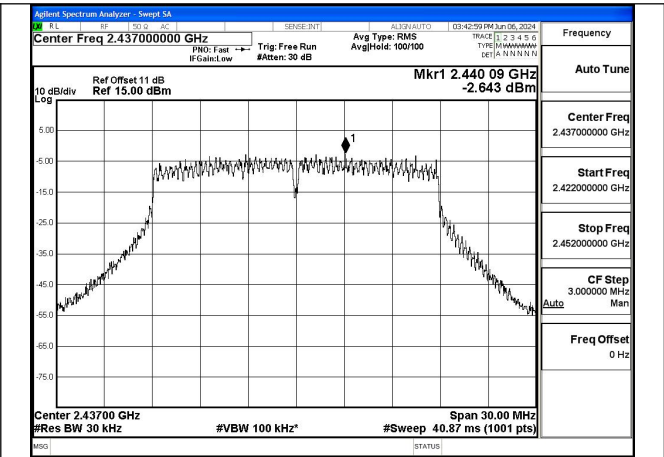

Mode:802.11g Frequency:2437MHz Ant:Chain1

Mode:802.11g Frequency:2462MHz Ant:Chain1

Test Mode: 802.11n HT20

Mode:802.11n HT20 Frequency:2412MHz Ant:Chain0

Mode:802.11n HT20 Frequency:2437MHz Ant:Chain0

Mode:802.11n HT20 Frequency:2462MHz Ant:Chain0