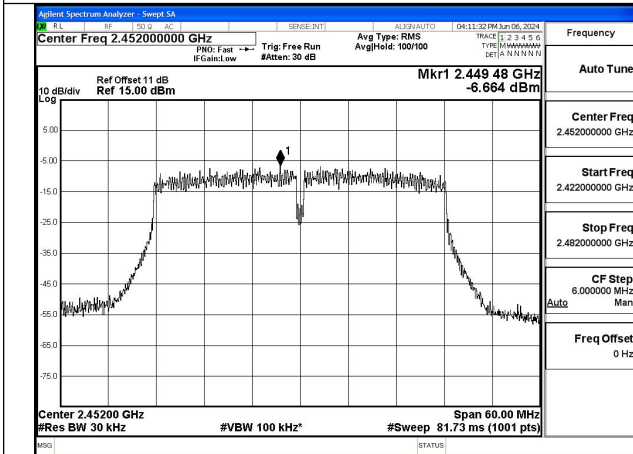

Mode:802.11n HT40 Frequency:2452MHz Ant:Chain0