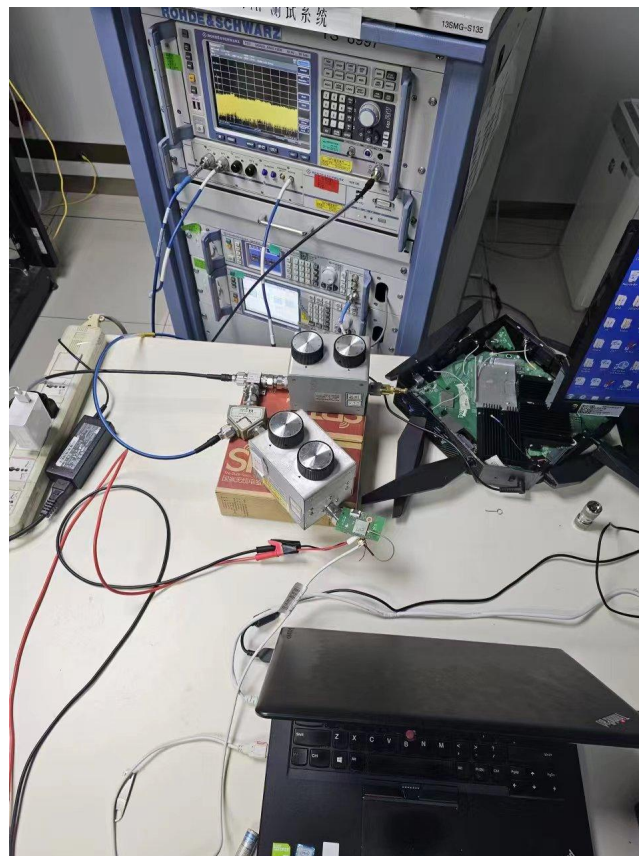

TEST SETUP

RF Conducted Test setup (BT/WIFI)

RF Conducted Test setup (DFS)

RE9KHz~30MHz

RE30MHz~1GHz

RE>1GHz

RSE