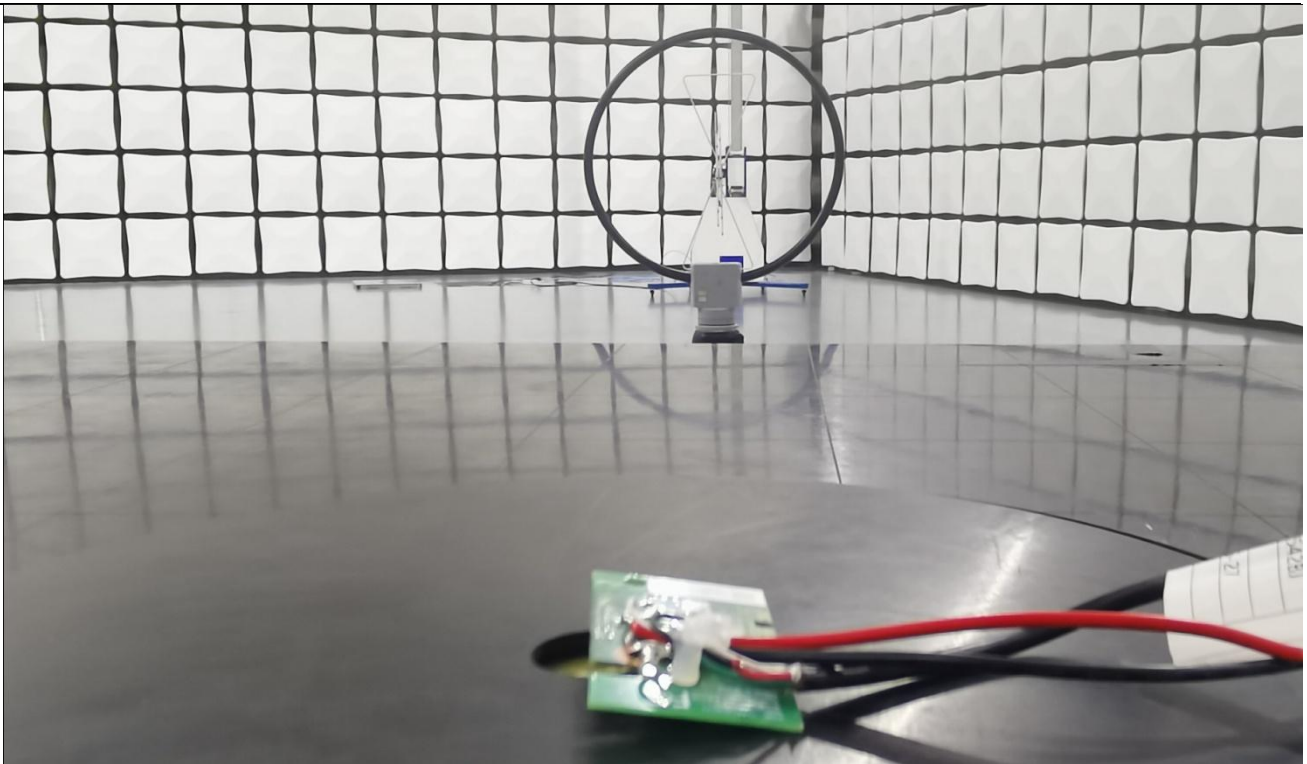

TEST SETUP

RF Conducted Test setup (BT/WIFI)

RF Conducted Test setup (DFS)

RE9KHz~30MHz

RE30MHz~1GHz

RE>1GHz

RSE