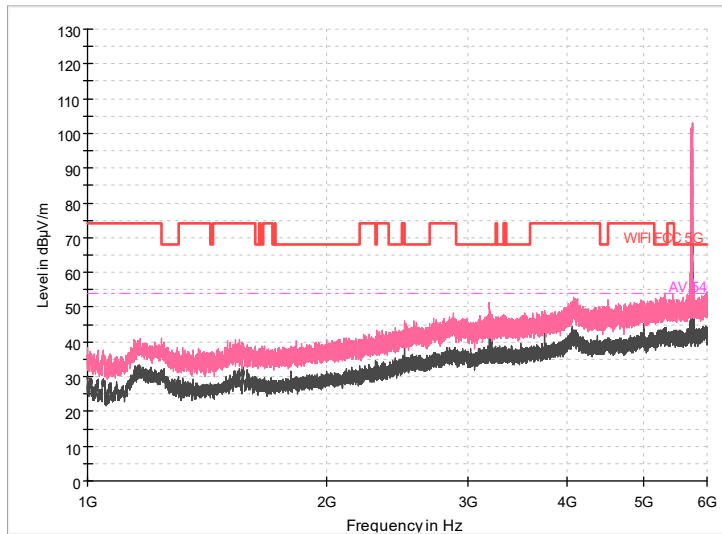

Full Spectrum

Frequency Range: 6GHz -18GHz
Detector: Av mode and PK mode
Test Mode: 802.11ac(VHT80)

Frequency Range: 18GHz -40GHz
Detector: Av mode and PK mode
Test Mode: 802.11ac(VHT80)

Carrier frequency (MHz): 5745
Channel No.:149

Full Spectrum

- Preview Result 1-PK+
- FCC PART 15 B_Radiated Disturbances @ 10m_QP
- ◆ Final_Result QPK

Comment

Frequency Range: 30MHz -1GHz
Detector: Av mode and PK mode
Modulation type: 802.11a

Full Spectrum

Frequency Range: 1GHz -6GHz
Detector: Av mode and PK mode
Modulation type: 802.11a

Frequency Range: 6GHz -18GHz
Detector: Av mode and PK mode
Modulation type: 802.11a

Frequency Range: 18GHz -40GHz
Detector: Av mode and PK mode
Modulation type: 802.11a