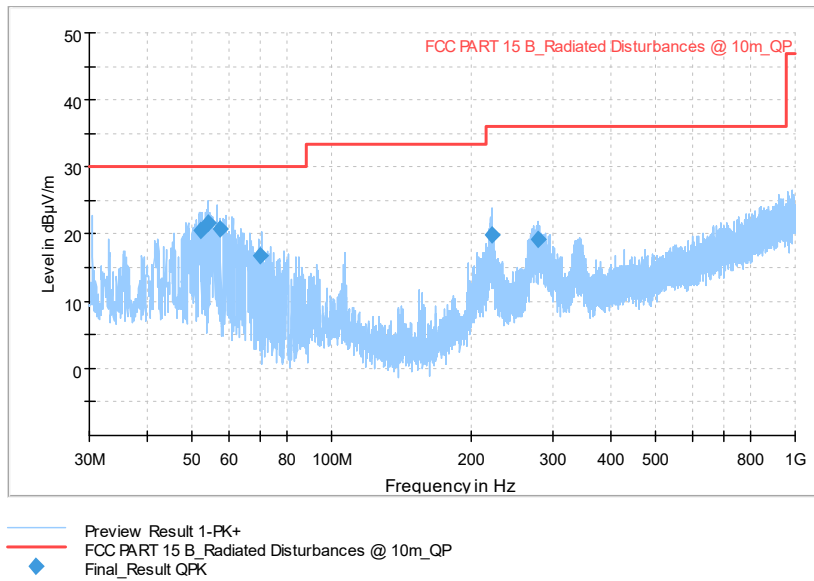

Full Spectrum

Frequency Range: 6GHz -18GHz
Detector: Av mode and PK mode
Test Mode: 802.11ac(VHT80)

Frequency Range: 18GHz -40GHz
Detector: Av mode and PK mode
Test Mode: 802.11ac(VHT80)

Carrier frequency (MHz): 5610
Channel No.:122

Full Spectrum

Comment

Frequency Range: 30MHz -1GHz
Detector: Av mode and PK mode
Test Mode: 802.11ac(VHT80)

Full Spectrum

Frequency Range: 1GHz -6GHz
Detector: Av mode and PK mode
Test Mode: 802.11ac(VHT80)