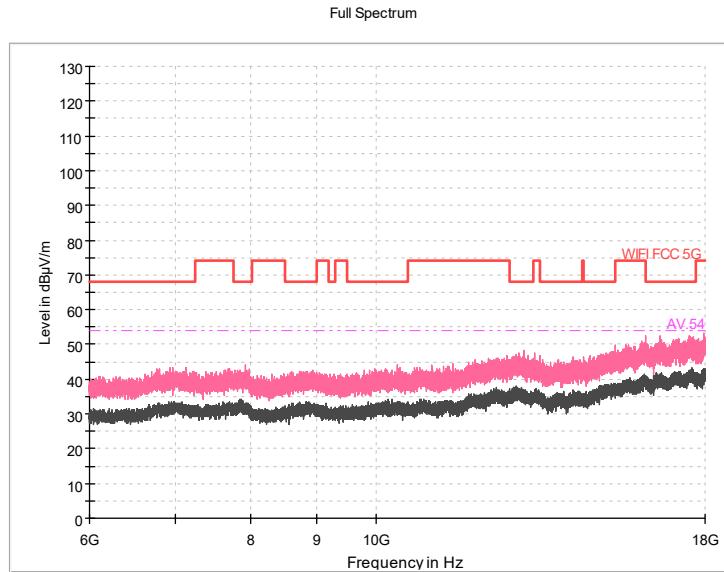

Frequency Range: 1GHz -6GHz
Detector: Av mode and PK mode
Modulation type: 802.11n(HT20)

Full Spectrum

8

Frequency Range: 6GHz -18GHz
Detector: Av mode and PK mode
Modulation type: 802.11n(HT20)

Frequency Range: 18GHz -40GHz
Detector: Av mode and PK mode
Modulation type: 802.11n(HT20)

Full Spectrum

Frequency Range: 30MHz -1GHz
Detector: Av mode and PK mode
Test Mode: 802.11ac(VHT20)

Full Spectrum

Frequency Range: 1GHz -6GHz
Detector: Av mode and PK mode
Test Mode: 802.11ac(VHT20)

Frequency Range: 6GHz -18GHz
Detector: Av mode and PK mode
Test Mode: 802.11ac(VHT20)

Frequency Range: 18GHz -40GHz
Detector: Av mode and PK mode
Test Mode: 802.11ac(VHT20)

Carrier frequency (MHz): 5755
Channel No.:151

Full Spectrum

— Preview Result 1-PK+
— FCC PART 15 B_Radiated Disturbances @ 10m_QP
◆ Final_Result QPK