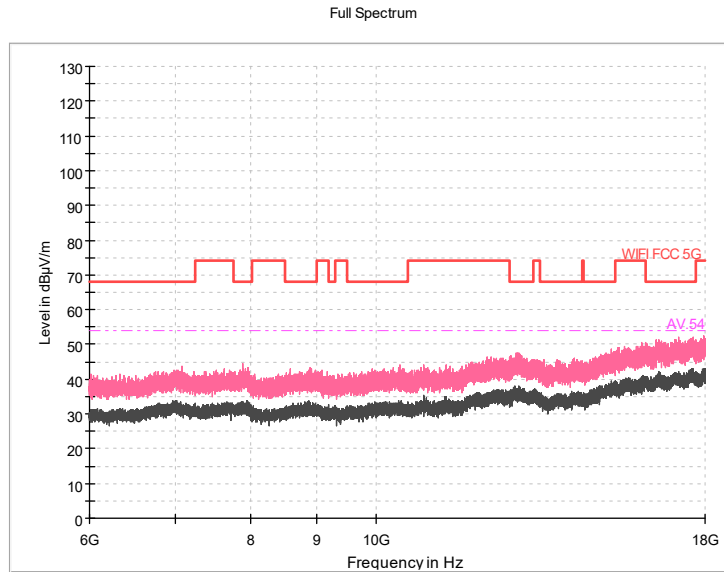

Frequency Range: 6GHz -18GHz
Detector: Av mode and PK mode
Modulation type: 802.11n(HT20)

Frequency Range: 18GHz -40GHz
Detector: Av mode and PK mode
Modulation type: 802.11n(HT20)

Full Spectrum

Frequency Range: 30MHz -1GHz
Detector: Av mode and PK mode
Test Mode: 802.11ac(VHT20)

Full Spectrum

Frequency Range: 1GHz -6GHz
Detector: Av mode and PK mode
Test Mode: 802.11ac(VHT20)

Frequency Range: 6GHz -18GHz
Detector: Av mode and PK mode
Test Mode: 802.11ac(VHT20)

Frequency Range: 18GHz -40GHz
Detector: Av mode and PK mode
Test Mode: 802.11ac(VHT20)