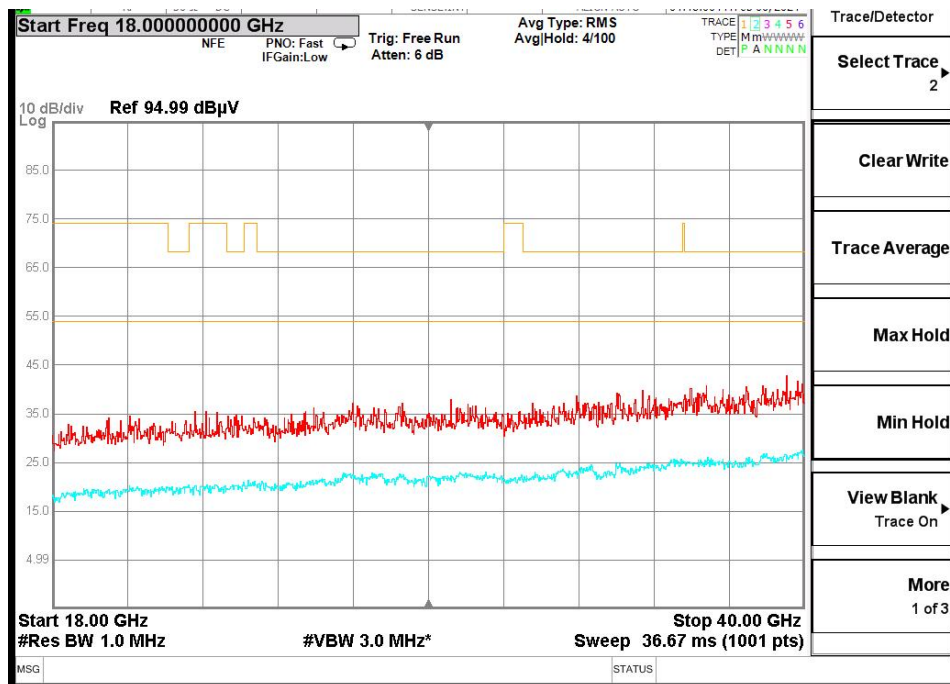

Frequency Range: 1GHz -6GHz
Detector: Av mode and PK mode
Modulation type: 802.11n(HT20)

Full Spectrum

8

Frequency Range: 6GHz -18GHz
Detector: Av mode and PK mode
Modulation type: 802.11n(HT20)

Frequency Range: 18GHz -40GHz
Detector: Av mode and PK mode
Modulation type: 802.11n(HT20)

Full Spectrum

Frequency Range: 30MHz -1GHz
Detector: Av mode and PK mode
Test Mode: 802.11ac(VHT20)

Full Spectrum

Frequency Range: 1GHz -6GHz
Detector: Av mode and PK mode
Test Mode: 802.11ac(VHT20)

Frequency Range: 6GHz -18GHz
Detector: Av mode and PK mode
Test Mode: 802.11ac(VHT20)

Frequency Range: 18GHz -40GHz
Detector: Av mode and PK mode
Test Mode: 802.11ac(VHT20)

Carrier frequency (MHz): 5755
Channel No.:151

Full Spectrum

— Preview Result 1-PK+
— FCC PART 15 B_Radiated Disturbances @ 10m_QP
◆ Final_Result QPK