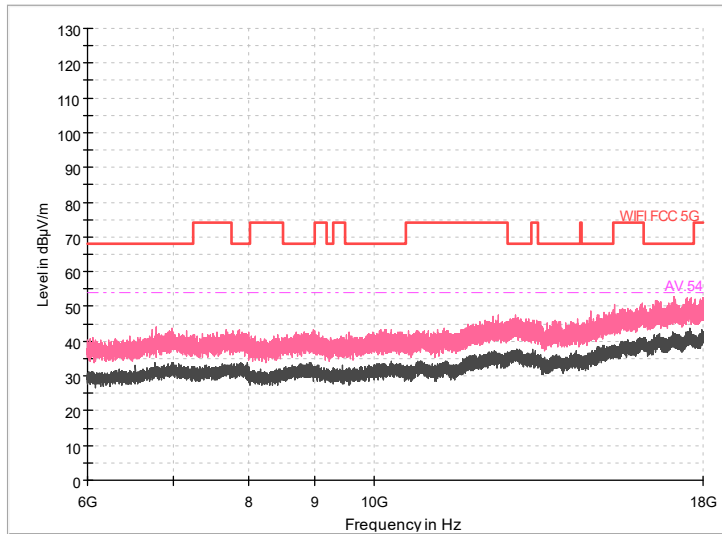

Full Spectrum

Frequency Range: 6GHz -18GHz
Detector: Av mode and PK mode
Test Mode: 802.11ac(VHT80)

Frequency Range: 18GHz -40GHz
Detector: Av mode and PK mode
Test Mode: 802.11ac(VHT80)

Carrier frequency (MHz): 5690
Channel No.:138

Full Spectrum

Comment

Frequency Range: 30MHz -1GHz
Detector: Av mode and PK mode
Test Mode: 802.11ac(VHT80)

Full Spectrum

Frequency Range: 1GHz -6GHz
Detector: Av mode and PK mode
Test Mode: 802.11ac(VHT80)

Full Spectrum

Frequency Range: 6GHz -18GHz
Detector: Av mode and PK mode
Test Mode: 802.11ac(VHT80)

Frequency Range: 18GHz -40GHz
Detector: Av mode and PK mode
Test Mode: 802.11ac(VHT80)

Carrier frequency (MHz): 5745
Channel No.:149