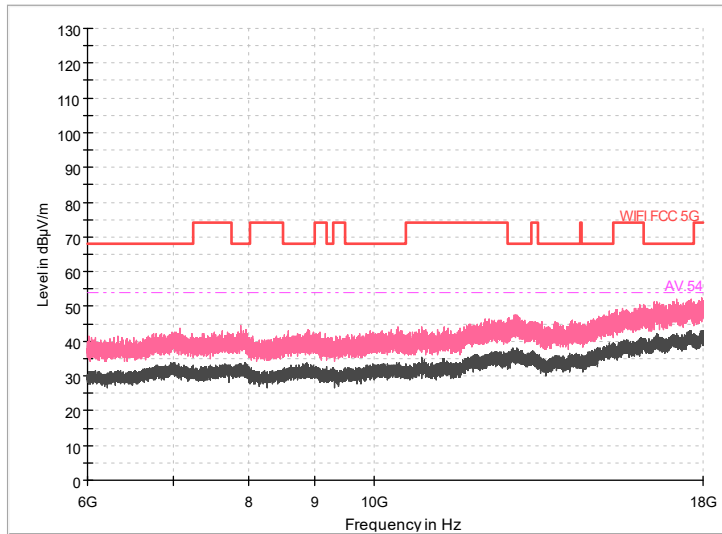

Frequency Range: 6GHz -18GHz
Detector: Av mode and PK mode
Test Mode: 802.11ac(VHT20)

Frequency Range: 18GHz -40GHz
Detector: Av mode and PK mode
Test Mode: 802.11ac(VHT20)

Carrier frequency (MHz): 5785
Channel No.:157

Full Spectrum

Comment

Frequency Range: 30MHz -1GHz
Detector: Av mode and PK mode
Modulation type: 802.11a

Full Spectrum

Frequency Range: 1GHz -6GHz
Detector: Av mode and PK mode
Modulation type: 802.11a

Full Spectrum

Frequency Range: 6GHz -18GHz
Detector: Av mode and PK mode
Modulation type: 802.11a

Frequency Range: 18GHz -40GHz
Detector: Av mode and PK mode
Modulation type: 802.11a

Full Spectrum

— Preview Result 1-PK+
— FCC PART 15 B_Radiated Disturbances @ 10m_QP
◆ Final_Result QPK