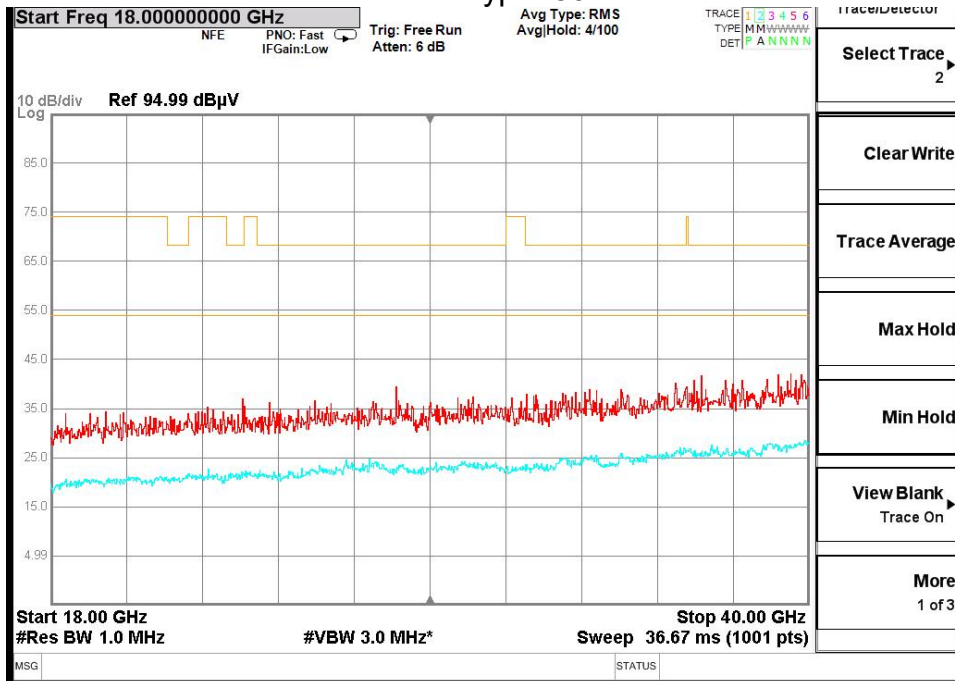

Full Spectrum

Frequency Range: 1GHz -6GHz
Detector: Av mode and PK mode
Modulation type: 802.11a

Full Spectrum

Frequency Range: 6GHz -18GHz
Detector: Av mode and PK mode
Modulation type: 802.11a

Frequency Range: 18GHz -40GHz
Detector: Av mode and PK mode
Modulation type: 802.11a

Full Spectrum

— Preview Result 1-PK+
— FCC PART 15 B_Radiated Disturbances @ 10m_QP
◆ Final_Result QPK

Comment

Frequency Range: 30MHz -1GHz
Detector: Av mode and PK mode
Modulation type: 802.11n(HT20)

Full Spectrum