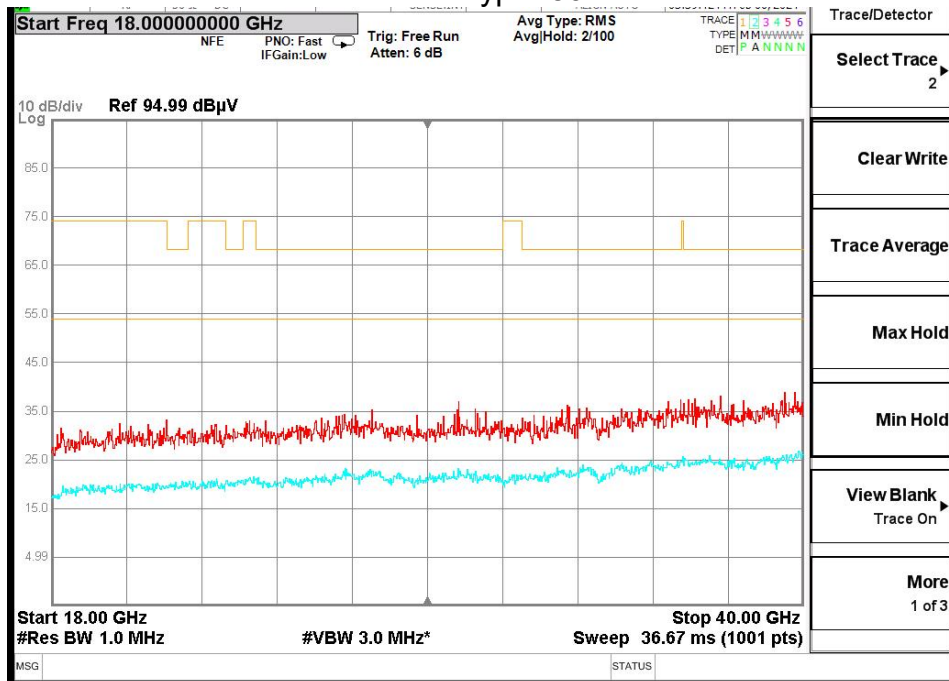

Full Spectrum

Comment

Frequency Range: 30MHz -1GHz
Detector: Av mode and PK mode
Modulation type: 802.11a

Full Spectrum

Frequency Range: 1GHz -6GHz
Detector: Av mode and PK mode
Modulation type: 802.11a

Full Spectrum

Frequency Range: 6GHz -18GHz
Detector: Av mode and PK mode
Modulation type: 802.11a

Frequency Range: 18GHz -40GHz
Detector: Av mode and PK mode
Modulation type: 802.11a

Full Spectrum

— Preview Result 1-PK+
— FCC PART 15 B_Radiated Disturbances @ 10m_QP
◆ Final_Result QPK