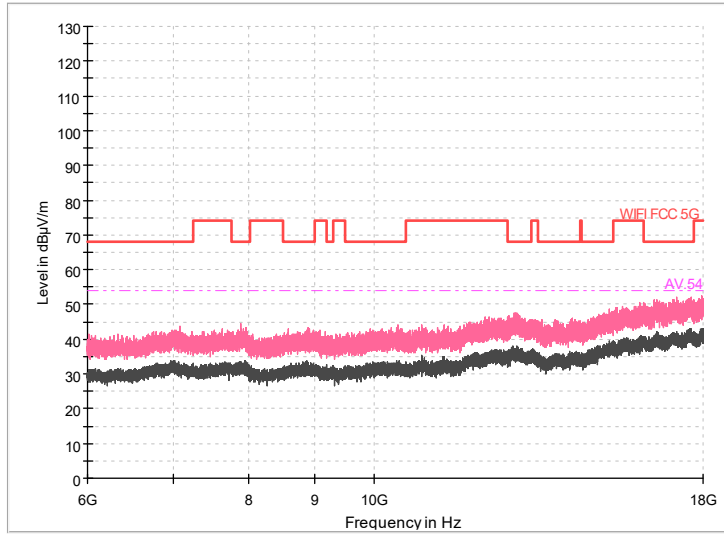

Frequency Range: 6GHz -18GHz
Detector: Av mode and PK mode
Modulation type: 802.11a

Frequency Range: 18GHz -40GHz
Detector: Av mode and PK mode
Modulation type: 802.11a

Full Spectrum

— Preview Result 1-PK+
— FCC PART 15 B_Radiated Disturbances @ 10m_QP
◆ Final_Result QPK

Comment

Frequency Range: 30MHz -1GHz
Detector: Av mode and PK mode
Modulation type: 802.11n(HT20)

Full Spectrum

Frequency Range: 1GHz -6GHz
Detector: Av mode and PK mode
Modulation type: 802.11n(HT20)

Full Spectrum

Frequency Range: 6GHz -18GHz
Detector: Av mode and PK mode
Modulation type: 802.11n(HT20)

Frequency Range: 18GHz -40GHz
Detector: Av mode and PK mode
Modulation type: 802.11n(HT20)

Full Spectrum

Frequency Range: 30MHz -1GHz
Detector: Av mode and PK mode
Test Mode: 802.11ac(VHT20)

Full Spectrum

Frequency Range: 1GHz -6GHz
Detector: Av mode and PK mode
Test Mode: 802.11ac(VHT20)

Frequency Range: 6GHz -18GHz
Detector: Av mode and PK mode
Test Mode: 802.11ac(VHT20)

Frequency Range: 18GHz -40GHz
Detector: Av mode and PK mode
Test Mode: 802.11ac(VHT20)