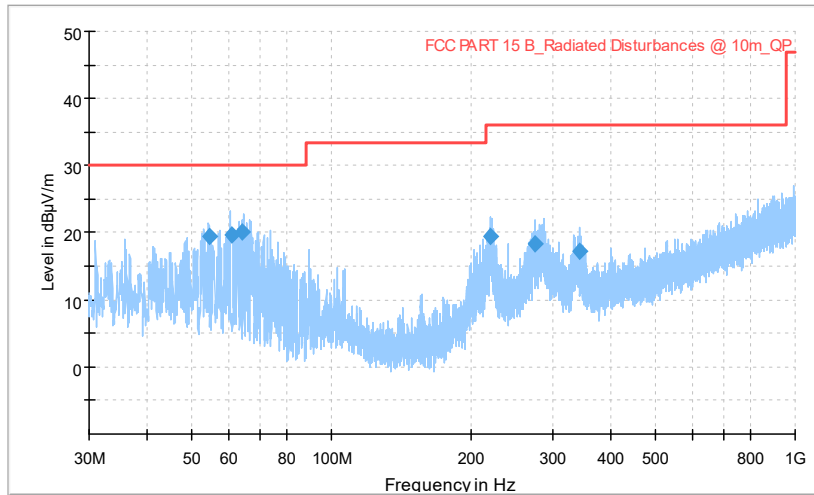

Full Spectrum

— Preview Result 1-PK+
— FCC PART 15 B_Radiated Disturbances @ 10m_QP
◆ Final_Result QPK

Comment

Frequency Range: 30MHz -1GHz
Detector: Av mode and PK mode
Modulation type: 802.11a