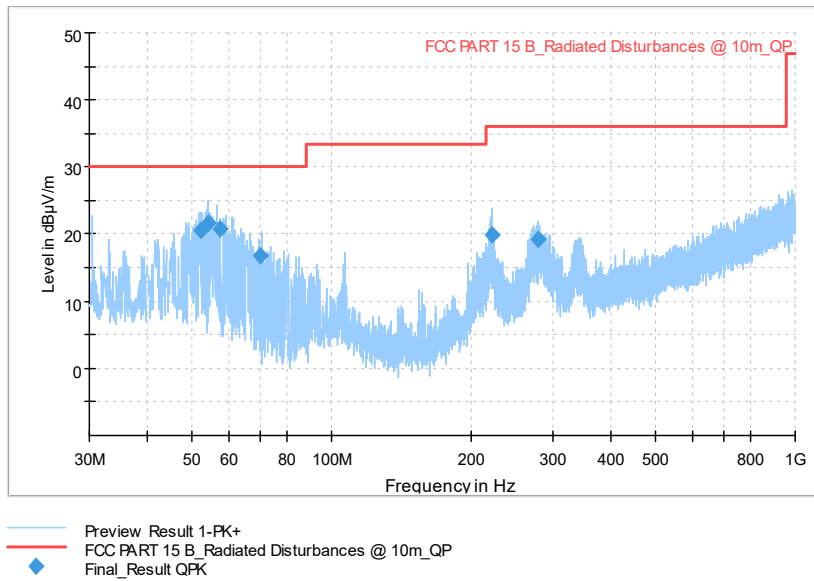

Full Spectrum

Frequency Range: 6GHz -18GHz
Detector: Av mode and PK mode
Test Mode: 802.11ac(VHT80)

Frequency Range: 18GHz -40GHz
Detector: Av mode and PK mode
Test Mode: 802.11ac(VHT80)

Carrier frequency (MHz): 5690
Channel No.:138

Full Spectrum

Comment

Frequency Range: 30MHz -1GHz
Detector: Av mode and PK mode
Test Mode: 802.11ac(VHT80)

Full Spectrum

Frequency Range: 1GHz -6GHz
Detector: Av mode and PK mode
Test Mode: 802.11ac(VHT80)