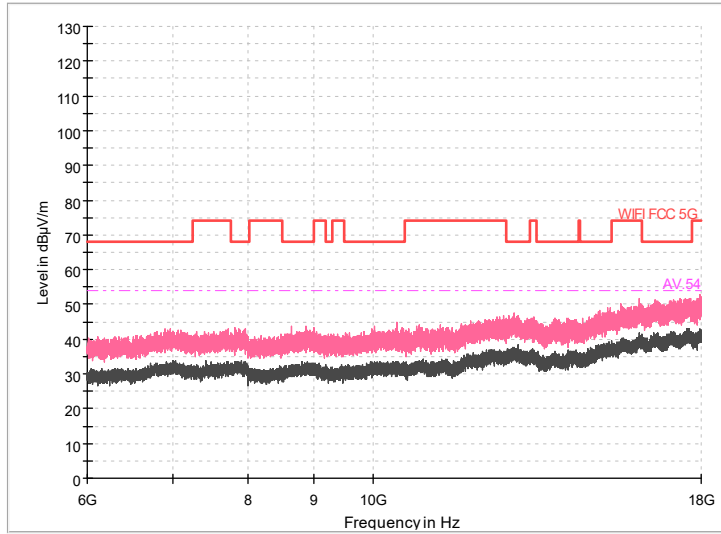

Full Spectrum

Comment

Frequency Range: 30MHz -1GHz
Detector: Av mode and PK mode
Test Mode: 802.11ac(VHT80)

Full Spectrum

Frequency Range: 1GHz -6GHz
Detector: Av mode and PK mode
Test Mode: 802.11ac(VHT80)

Full Spectrum

Frequency Range: 6GHz -18GHz
Detector: Av mode and PK mode
Test Mode: 802.11ac(VHT80)

Frequency Range: 18GHz -40GHz
Detector: Av mode and PK mode
Test Mode: 802.11ac(VHT80)

Carrier frequency (MHz): 5610
Channel No.:122