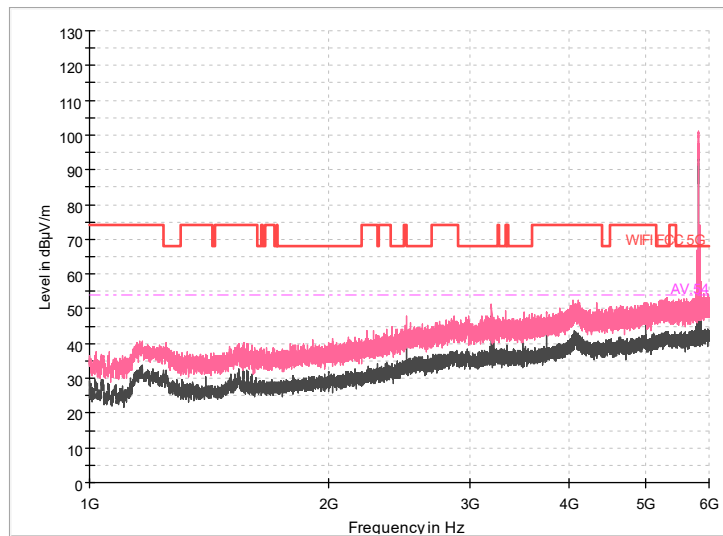

Full Spectrum

Frequency Range: 1GHz -6GHz
Detector: Av mode and PK mode
Modulation type: 802.11a

Full Spectrum

Frequency Range: 6GHz -18GHz
Detector: Av mode and PK mode
Modulation type: 802.11a

Frequency Range: 18GHz -40GHz
Detector: Av mode and PK mode
Modulation type: 802.11a

Full Spectrum

— Preview Result 1-PK+
— FCC PART 15 B_Radiated Disturbances @ 10m_QP
◆ Final_Result QPK

Comment

Frequency Range: 30MHz -1GHz
Detector: Av mode and PK mode
Modulation type: 802.11n(HT20)

Full Spectrum

Frequency Range: 1GHz -6GHz
Detector: Av mode and PK mode
Modulation type: 802.11n(HT20)

Full Spectrum

8

Frequency Range: 6GHz -18GHz
Detector: Av mode and PK mode
Modulation type: 802.11n(HT20)

Frequency Range: 18GHz -40GHz
Detector: Av mode and PK mode
Modulation type: 802.11n(HT20)

Full Spectrum

Frequency Range: 30MHz -1GHz
Detector: Av mode and PK mode
Test Mode: 802.11ac(VHT20)

Full Spectrum

Frequency Range: 1GHz -6GHz
Detector: Av mode and PK mode
Test Mode: 802.11ac(VHT20)

Frequency Range: 6GHz -18GHz
Detector: Av mode and PK mode
Test Mode: 802.11ac(VHT20)