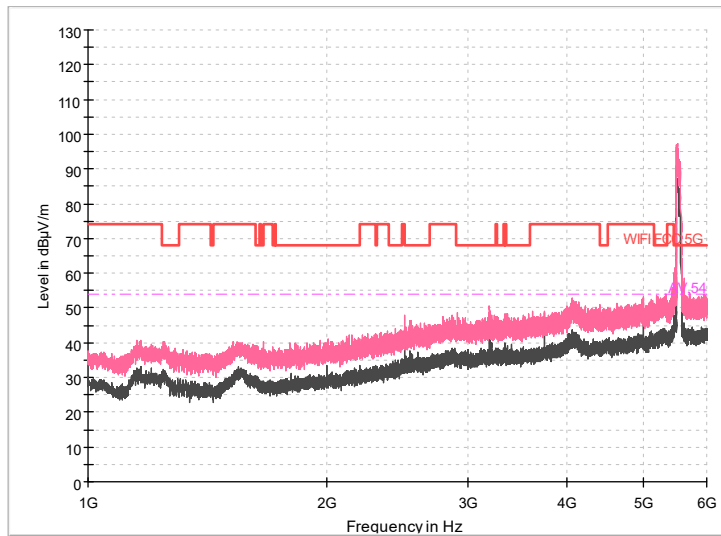

Full Spectrum

Comment

Frequency Range: 30MHz -1GHz
Detector: Av mode and PK mode
Test Mode: 802.11ac(VHT80)

Full Spectrum

Frequency Range: 1GHz -6GHz
Detector: Av mode and PK mode
Test Mode: 802.11ac(VHT80)

Full Spectrum

Frequency Range: 6GHz -18GHz
Detector: Av mode and PK mode
Test Mode: 802.11ac(VHT80)

Frequency Range: 18GHz -40GHz
Detector: Av mode and PK mode
Test Mode: 802.11ac(VHT80)

Carrier frequency (MHz): 5610
Channel No.:122