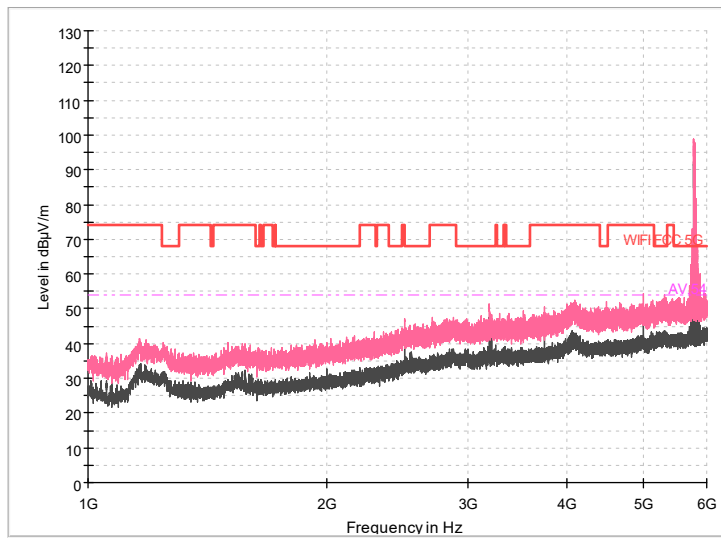

Full Spectrum

Frequency Range: 1GHz -6GHz
Detector: Av mode and PK mode
Test Mode: 802.11ac(VHT40)

Frequency Range: 6GHz -18GHz
Detector: Av mode and PK mode
Test Mode: 802.11ac(VHT40)

Frequency Range: 18GHz -40GHz
Detector: Av mode and PK mode
Test Mode: 802.11ac(VHT40)

Carrier frequency (MHz): 5795
Channel No.:159

Full Spectrum

- Preview Result 1-PK+
- FCC PART 15 B_Radiated Disturbances @ 10m_QP
- ◆ Final_Result QPK

Comment

Frequency Range: 30MHz -1GHz
Detector: Av mode and PK mode
Modulation type: 802.11n(HT40)

Full Spectrum

Frequency Range: 1GHz -6GHz
Detector: Av mode and PK mode
Modulation type: 802.11n(HT40)

Full Spectrum

Frequency Range: 6GHz -18GHz
Detector: Av mode and PK mode
Modulation type: 802.11n(HT40)