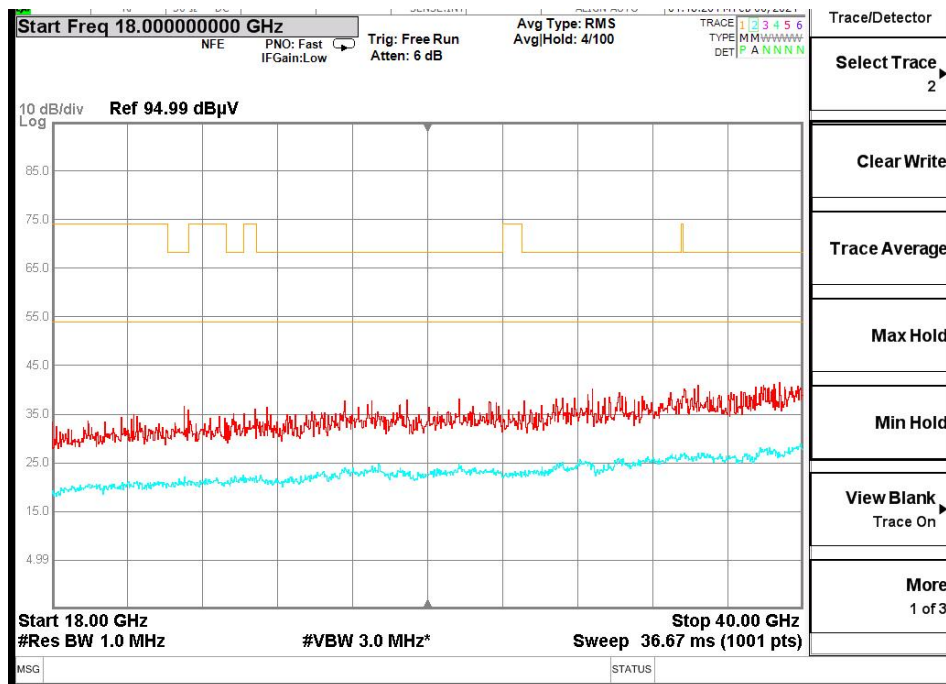

Frequency Range: 18GHz -40GHz
Detector: Av mode and PK mode
Modulation type: 802.11n(HT40)

Full Spectrum

- Preview Result 1-PK+
- FCC PART 15 B_Radiated Disturbances @ 10m_QP
- ◆ Final_Result QFK

Comment

Frequency Range: 30MHz -1GHz
Detector: Av mode and PK mode
Test Mode: 802.11ac(VHT40)

Full Spectrum

Frequency Range: 1GHz -6GHz
Detector: Av mode and PK mode
Test Mode: 802.11ac(VHT40)

Frequency Range: 6GHz -18GHz
Detector: Av mode and PK mode
Test Mode: 802.11ac(VHT40)

Frequency Range: 18GHz -40GHz
Detector: Av mode and PK mode
Test Mode: 802.11ac(VHT40)

Carrier frequency (MHz): 5775
Channel No.:155