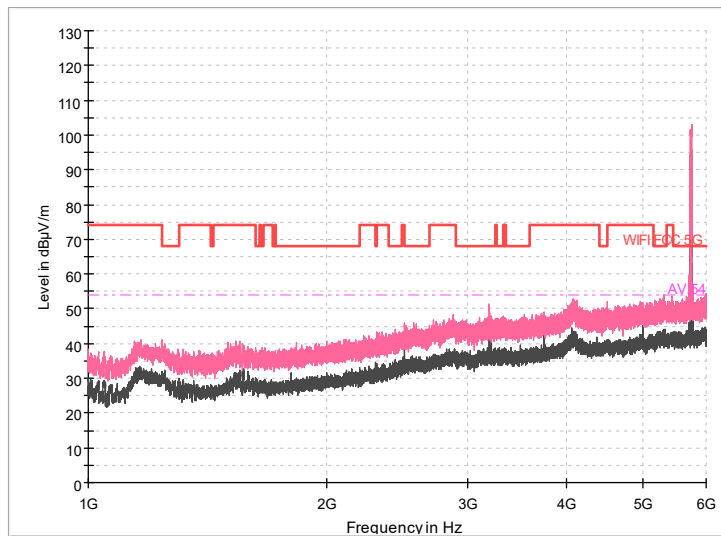

Frequency Range: 1GHz -6GHz
Detector: Av mode and PK mode
Modulation type: 802.11a

Frequency Range: 6GHz -18GHz
Detector: Av mode and PK mode
Modulation type: 802.11a

Frequency Range: 18GHz -40GHz
Detector: Av mode and PK mode
Modulation type: 802.11a

Full Spectrum

— Preview Result 1-PK+
— FCC PART 15 B_Radiated Disturbances @ 10m_QP
◆ Final_Result QPK

Comment

Frequency Range: 30MHz -1GHz
Detector: Av mode and PK mode
Modulation type: 802.11n(HT20)

Full Spectrum

Frequency Range: 1GHz -6GHz
Detector: Av mode and PK mode
Modulation type: 802.11n(HT20)

Full Spectrum

Frequency Range: 6GHz -18GHz
Detector: Av mode and PK mode
Modulation type: 802.11n(HT20)

Frequency Range: 18GHz -40GHz
Detector: Av mode and PK mode
Modulation type: 802.11n(HT20)