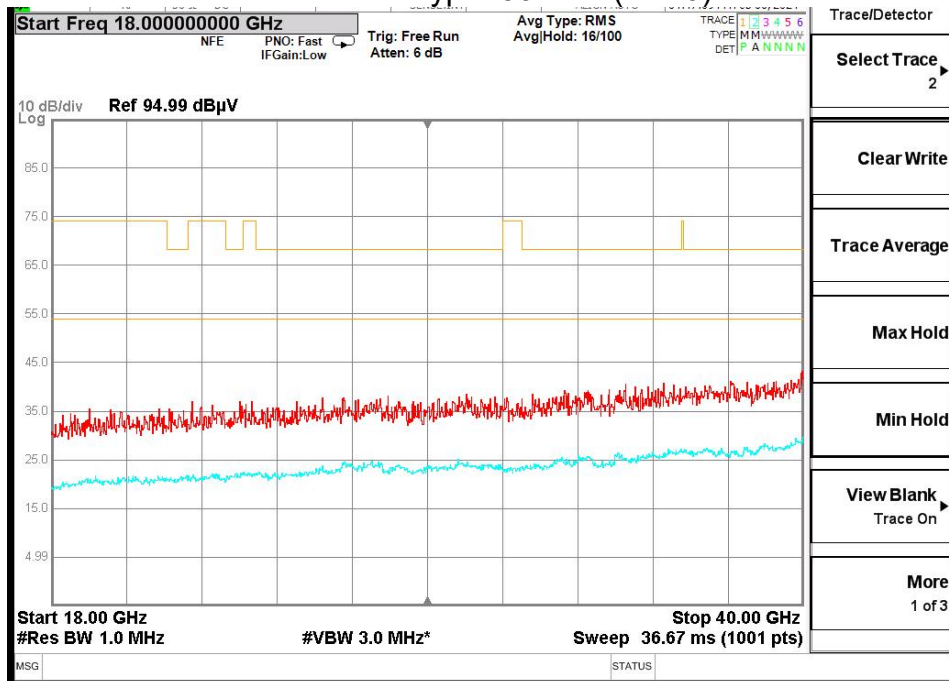

Comment

Frequency Range: 30MHz -1GHz
Detector: Av mode and PK mode
Modulation type: 802.11n(HT20)

Full Spectrum

Frequency Range: 1GHz -6GHz
Detector: Av mode and PK mode
Modulation type: 802.11n(HT20)

Full Spectrum

Frequency Range: 6GHz -18GHz
Detector: Av mode and PK mode
Modulation type: 802.11n(HT20)

Frequency Range: 18GHz -40GHz
Detector: Av mode and PK mode
Modulation type: 802.11n(HT20)

Full Spectrum

Frequency Range: 30MHz -1GHz
Detector: Av mode and PK mode
Test Mode: 802.11ac(VHT20)