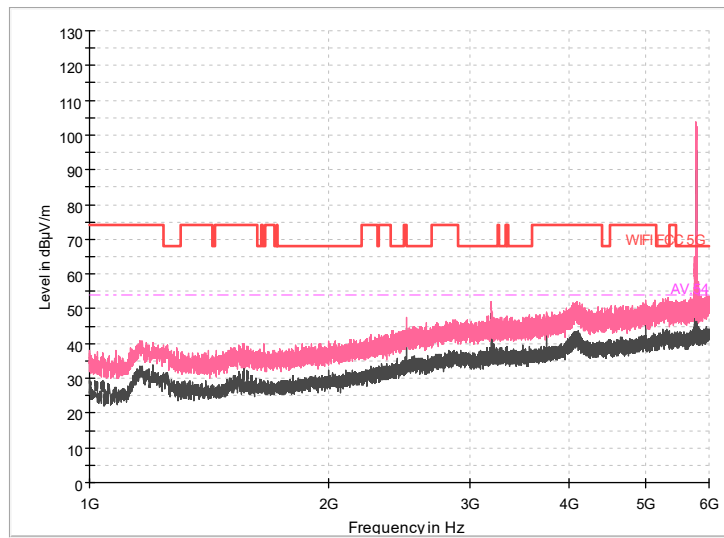

Full Spectrum

Comment

Frequency Range: 30MHz -1GHz
Detector: Av mode and PK mode
Modulation type: 802.11a

Full Spectrum

Frequency Range: 1GHz -6GHz
Detector: Av mode and PK mode
Modulation type: 802.11a

Full Spectrum

Frequency Range: 6GHz -18GHz
Detector: Av mode and PK mode
Modulation type: 802.11a

Frequency Range: 18GHz -40GHz
Detector: Av mode and PK mode
Modulation type: 802.11a

Full Spectrum

— Preview Result 1-PK+
— FCC PART 15 B_Radiated Disturbances @ 10m_QP
◆ Final_Result QPK

Comment

Frequency Range: 30MHz -1GHz
Detector: Av mode and PK mode
Modulation type: 802.11n(HT20)

Full Spectrum

Frequency Range: 1GHz -6GHz
Detector: Av mode and PK mode
Modulation type: 802.11n(HT20)

Full Spectrum