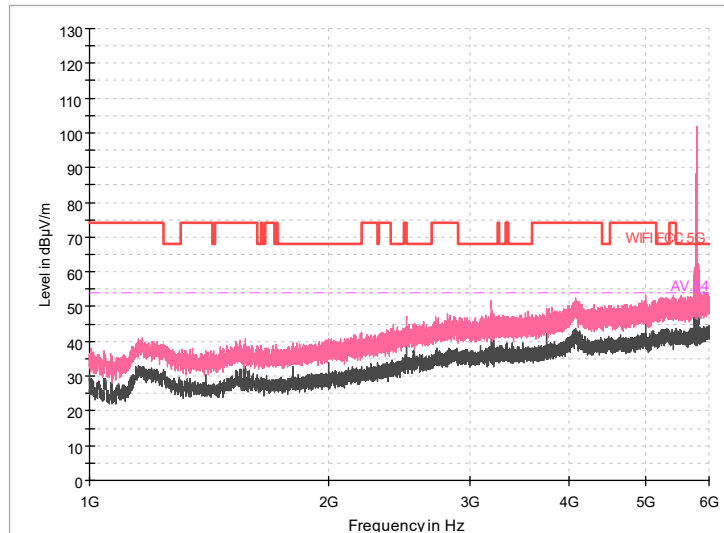

Full Spectrum

Frequency Range: 30MHz -1GHz
Detector: Av mode and PK mode
Test Mode: 802.11ac(VHT20)

Full Spectrum

Frequency Range: 1GHz -6GHz
Detector: Av mode and PK mode
Test Mode: 802.11ac(VHT20)

Full Spectrum

Frequency Range: 6GHz -18GHz
Detector: Av mode and PK mode
Test Mode: 802.11ac(VHT20)

Frequency Range: 18GHz -40GHz
Detector: Av mode and PK mode
Test Mode: 802.11ac(VHT20)

Carrier frequency (MHz): 5785
Channel No.:157

Full Spectrum

Comment

Frequency Range: 30MHz -1GHz
Detector: Av mode and PK mode
Modulation type: 802.11a

Full Spectrum

Frequency Range: 1GHz -6GHz
Detector: Av mode and PK mode
Modulation type: 802.11a

Full Spectrum