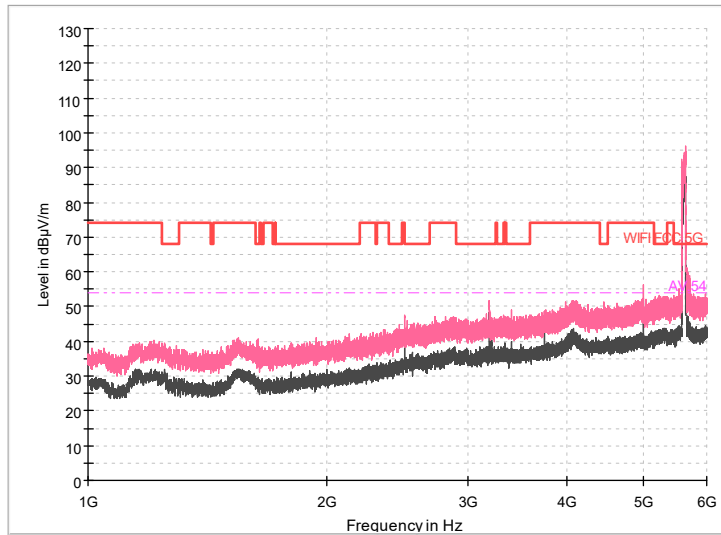

Full Spectrum

Comment

Frequency Range: 30MHz -1GHz
Detector: Av mode and PK mode
Test Mode: 802.11ac(VHT80)

Full Spectrum

Frequency Range: 1GHz -6GHz
Detector: Av mode and PK mode
Test Mode: 802.11ac(VHT80)

Full Spectrum

Frequency Range: 6GHz -18GHz
Detector: Av mode and PK mode
Test Mode: 802.11ac(VHT80)

Frequency Range: 18GHz -40GHz
Detector: Av mode and PK mode
Test Mode: 802.11ac(VHT80)

Carrier frequency (MHz): 5610
Channel No.:122

Full Spectrum

Frequency Range: 6GHz -18GHz
Detector: Av mode and PK mode
Test Mode: 802.11ac(VHT80)

Frequency Range: 18GHz -40GHz
Detector: Av mode and PK mode
Test Mode: 802.11ac(VHT80)

Carrier frequency (MHz): 5690
Channel No.:138