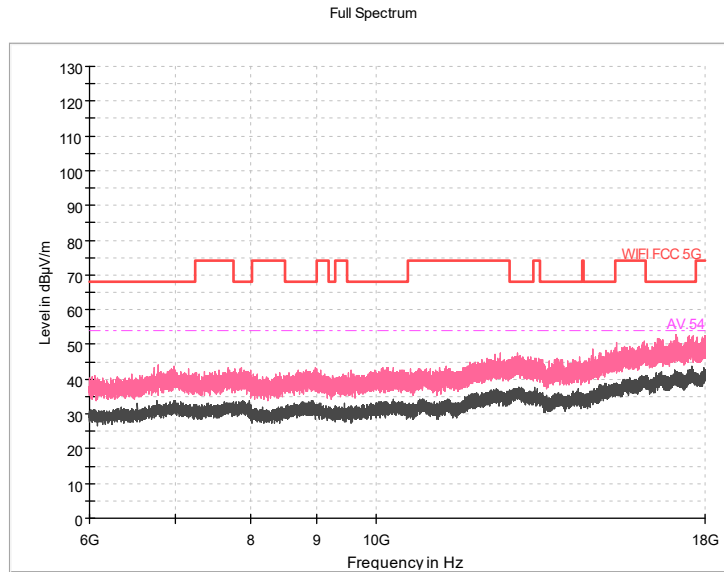

Full Spectrum

Frequency Range: 6GHz -18GHz
Detector: Av mode and PK mode
Test Mode: 802.11ac(VHT80)

Frequency Range: 18GHz -40GHz
Detector: Av mode and PK mode
Test Mode: 802.11ac(VHT80)

Carrier frequency (MHz): 5745
Channel No.:149

Full Spectrum

- Preview Result 1-PK+
- FCC PART 15 B_Radiated Disturbances @ 10m_QP
- ◆ Final_Result QPK

Comment

Frequency Range: 30MHz -1GHz
Detector: Av mode and PK mode
Modulation type: 802.11a

Full Spectrum

Frequency Range: 1GHz -6GHz
Detector: Av mode and PK mode
Modulation type: 802.11a

Frequency Range: 6GHz -18GHz
Detector: Av mode and PK mode
Modulation type: 802.11a

Frequency Range: 18GHz -40GHz
Detector: Av mode and PK mode
Modulation type: 802.11a