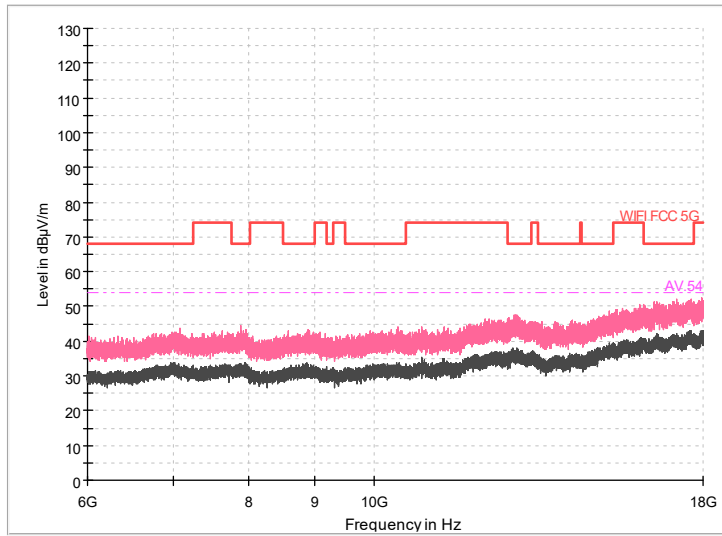

Frequency Range: 1GHz -6GHz
Detector: Av mode and PK mode
Modulation type: 802.11a

Frequency Range: 6GHz -18GHz
Detector: Av mode and PK mode
Modulation type: 802.11a

Frequency Range: 18GHz -40GHz
Detector: Av mode and PK mode
Modulation type: 802.11a

Full Spectrum

— Preview Result 1-PK+
— FCC PART 15 B_Radiated Disturbances @ 10m_QP
◆ Final_Result QPK

Comment

Frequency Range: 30MHz -1GHz
Detector: Av mode and PK mode
Modulation type: 802.11n(HT20)

Full Spectrum

Frequency Range: 1GHz -6GHz
Detector: Av mode and PK mode
Modulation type: 802.11n(HT20)

Full Spectrum

Frequency Range: 6GHz -18GHz
Detector: Av mode and PK mode
Modulation type: 802.11n(HT20)

Frequency Range: 18GHz -40GHz
Detector: Av mode and PK mode
Modulation type: 802.11n(HT20)

Full Spectrum

Frequency Range: 30MHz -1GHz
Detector: Av mode and PK mode
Test Mode: 802.11ac(VHT20)

Full Spectrum

Frequency Range: 1GHz -6GHz
Detector: Av mode and PK mode
Test Mode: 802.11ac(VHT20)

Full Spectrum