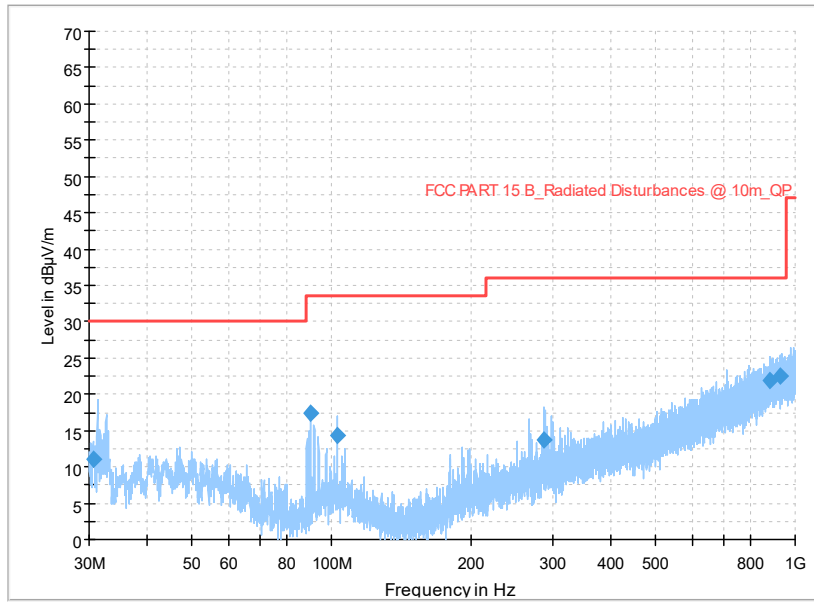

Frequency Range: 1GHz -6GHz
Detector: Av mode and PK mode
Modulation type: 802.11n(HT20)

Full Spectrum

8

Frequency Range: 6GHz -18GHz
Detector: Av mode and PK mode
Modulation type: 802.11n(HT20)

Frequency Range: 18GHz -40GHz
Detector: Av mode and PK mode
Modulation type: 802.11n(HT20)

Full Spectrum

Frequency Range: 30MHz -1GHz
Detector: Av mode and PK mode
Test Mode: 802.11ac(VHT20)

Full Spectrum

Frequency Range: 1GHz -6GHz
Detector: Av mode and PK mode
Test Mode: 802.11ac(VHT20)

Frequency Range: 6GHz -18GHz
Detector: Av mode and PK mode
Test Mode: 802.11ac(VHT20)