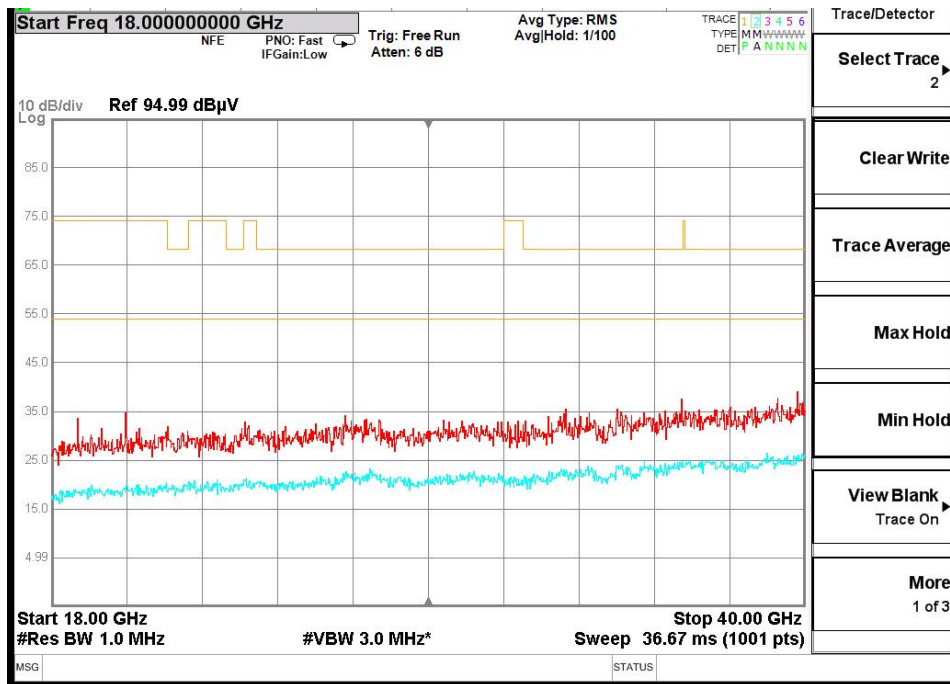

Frequency Range: 18GHz -40GHz
Detector: Av mode and PK mode
Test Mode: 802.11ac(VHT20)