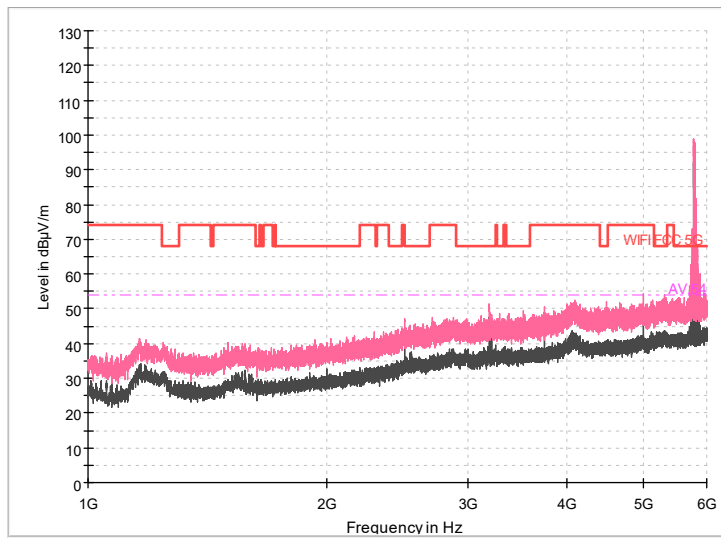

Full Spectrum

Frequency Range: 1GHz -6GHz
Detector: Av mode and PK mode
Modulation type: 802.11n(HT40)

Full Spectrum

Frequency Range: 6GHz -18GHz
Detector: Av mode and PK mode
Modulation type: 802.11n(HT40)

Frequency Range: 18GHz -40GHz
Detector: Av mode and PK mode
Modulation type: 802.11n(HT40)

Full Spectrum

- Preview Result 1-PK+
- FCC PART 15 B_Radiated Disturbances @ 10m_QP
- ◆ Final_Result QFK

Comment

Frequency Range: 30MHz -1GHz
Detector: Av mode and PK mode
Test Mode: 802.11ac(VHT40)

Full Spectrum

Frequency Range: 1GHz -6GHz
Detector: Av mode and PK mode
Test Mode: 802.11ac(VHT40)

Frequency Range: 6GHz -18GHz
Detector: Av mode and PK mode
Test Mode: 802.11ac(VHT40)