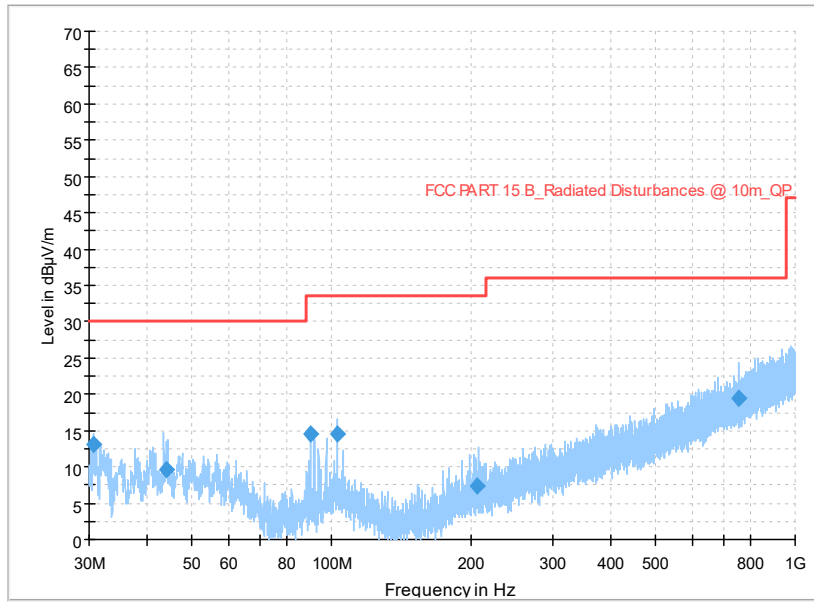

Frequency Range: 6GHz -18GHz
Detector: Av mode and PK mode
Modulation type: 802.11a

Frequency Range: 18GHz -40GHz
Detector: Av mode and PK mode
Modulation type: 802.11a

Full Spectrum

— Preview Result 1-PK+
— FCC PART 15 B_Radiated Disturbances @ 10m_QP
◆ Final_Result QPK

Comment

Frequency Range: 30MHz -1GHz
Detector: Av mode and PK mode
Modulation type: 802.11n(HT20)

Full Spectrum

Frequency Range: 1GHz -6GHz
Detector: Av mode and PK mode
Modulation type: 802.11n(HT20)

Full Spectrum

Frequency Range: 6GHz -18GHz
Detector: Av mode and PK mode
Modulation type: 802.11n(HT20)

Frequency Range: 18GHz -40GHz
Detector: Av mode and PK mode
Modulation type: 802.11n(HT20)

Full Spectrum

Frequency Range: 30MHz -1GHz
Detector: Av mode and PK mode
Test Mode: 802.11ac(VHT20)