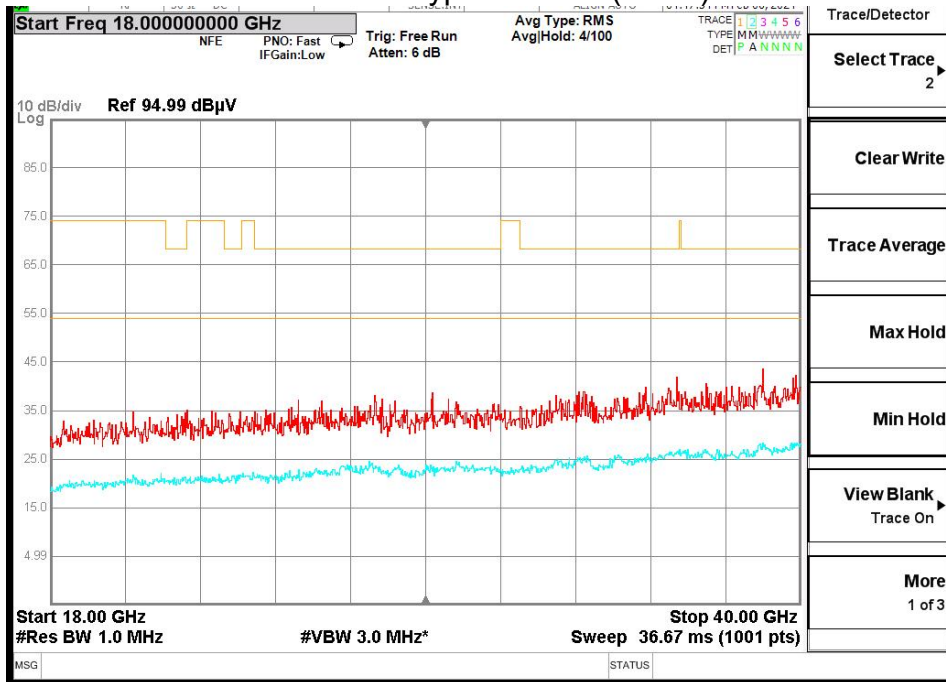

Full Spectrum

Frequency Range: 1GHz -6GHz
Detector: Av mode and PK mode
Modulation type: 802.11a

Full Spectrum

Frequency Range: 6GHz -18GHz
Detector: Av mode and PK mode
Modulation type: 802.11a

Frequency Range: 18GHz -40GHz
Detector: Av mode and PK mode
Modulation type: 802.11a

Full Spectrum

— Preview Result 1-PK+
— FCC PART 15 B_Radiated Disturbances @ 10m_QP
◆ Final_Result QPK

Comment

Frequency Range: 30MHz -1GHz
Detector: Av mode and PK mode
Modulation type: 802.11n(HT20)

Full Spectrum

Frequency Range: 1GHz -6GHz
Detector: Av mode and PK mode
Modulation type: 802.11n(HT20)

Full Spectrum

8

Frequency Range: 6GHz -18GHz
Detector: Av mode and PK mode
Modulation type: 802.11n(HT20)

Frequency Range: 18GHz -40GHz
Detector: Av mode and PK mode
Modulation type: 802.11n(HT20)