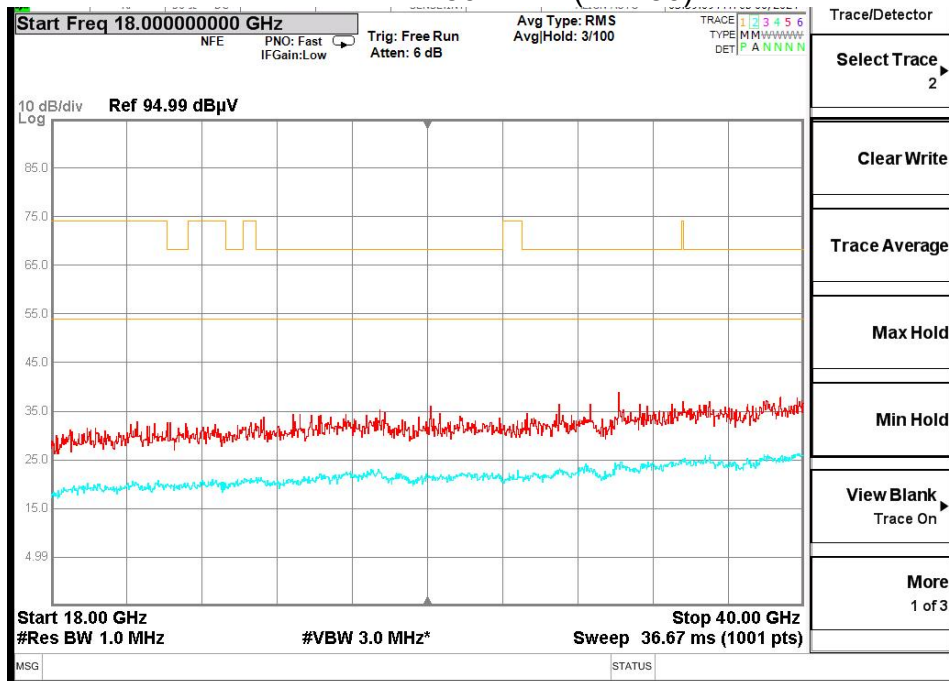

Full Spectrum

Comment

Frequency Range: 30MHz -1GHz
Detector: Av mode and PK mode
Test Mode: 802.11ac(VHT80)

Full Spectrum

Frequency Range: 1GHz -6GHz
Detector: Av mode and PK mode
Test Mode: 802.11ac(VHT80)

Full Spectrum

Frequency Range: 6GHz -18GHz
Detector: Av mode and PK mode
Test Mode: 802.11ac(VHT80)

Frequency Range: 18GHz -40GHz
Detector: Av mode and PK mode
Test Mode: 802.11ac(VHT80)

Carrier frequency (MHz): 5690
Channel No.:138