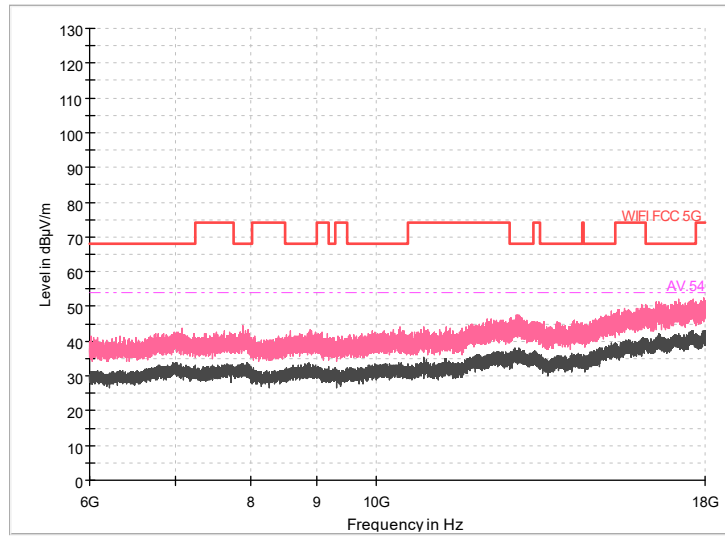

Full Spectrum

Frequency Range: 1GHz -6GHz
Detector: Av mode and PK mode
Modulation type: 802.11a

Full Spectrum

Frequency Range: 6GHz -18GHz
Detector: Av mode and PK mode
Modulation type: 802.11a

Frequency Range: 18GHz -40GHz
Detector: Av mode and PK mode
Modulation type: 802.11a

Full Spectrum

— Preview Result 1-PK+
— FCC PART 15 B_Radiated Disturbances @ 10m_QP
◆ Final_Result QPK

Comment

Frequency Range: 30MHz -1GHz
Detector: Av mode and PK mode
Modulation type: 802.11n(HT20)

Full Spectrum

Frequency Range: 1GHz -6GHz
Detector: Av mode and PK mode
Modulation type: 802.11n(HT20)

Full Spectrum

8

Frequency Range: 6GHz -18GHz
Detector: Av mode and PK mode
Modulation type: 802.11n(HT20)

Frequency Range: 18GHz -40GHz
Detector: Av mode and PK mode
Modulation type: 802.11n(HT20)

Full Spectrum

Frequency Range: 30MHz -1GHz
Detector: Av mode and PK mode
Test Mode: 802.11ac(VHT20)

Full Spectrum

Frequency Range: 1GHz -6GHz
Detector: Av mode and PK mode
Test Mode: 802.11ac(VHT20)

Frequency Range: 6GHz -18GHz
Detector: Av mode and PK mode
Test Mode: 802.11ac(VHT20)