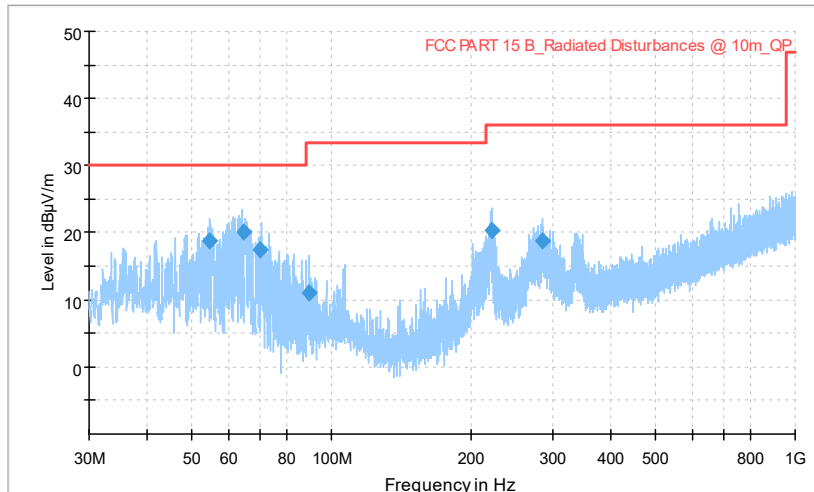

Full Spectrum

— Preview Result 1-PK+
— FCC PART 15 B_Radiated Disturbances @ 10m_QP
◆ Final_Result QPK

Comment

Frequency Range: 30MHz -1GHz
Detector: Av mode and PK mode
Modulation type: 802.11n(HT40)