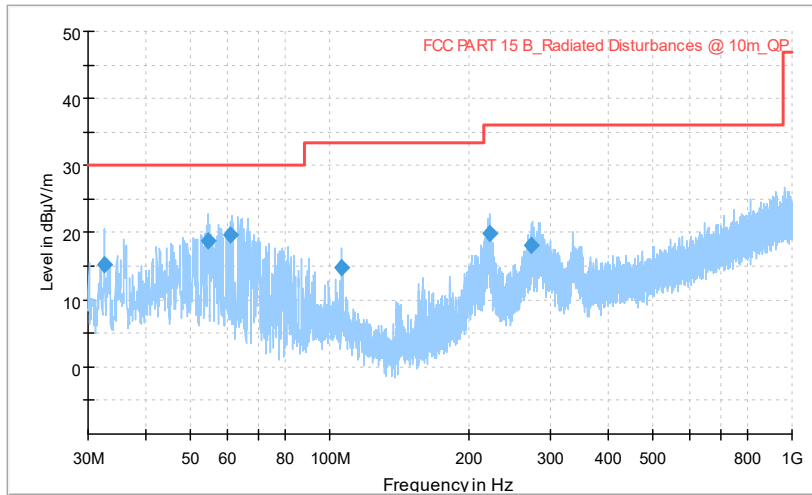

Full Spectrum

- Preview Result 1-PK+
- FCC PART 15 B_Radiated Disturbances @ 10m_QP
- Final_Result QPK

Comment

Frequency Range: 30MHz -1GHz
Detector: Av mode and PK mode
Modulation type: 802.11n(HT40)