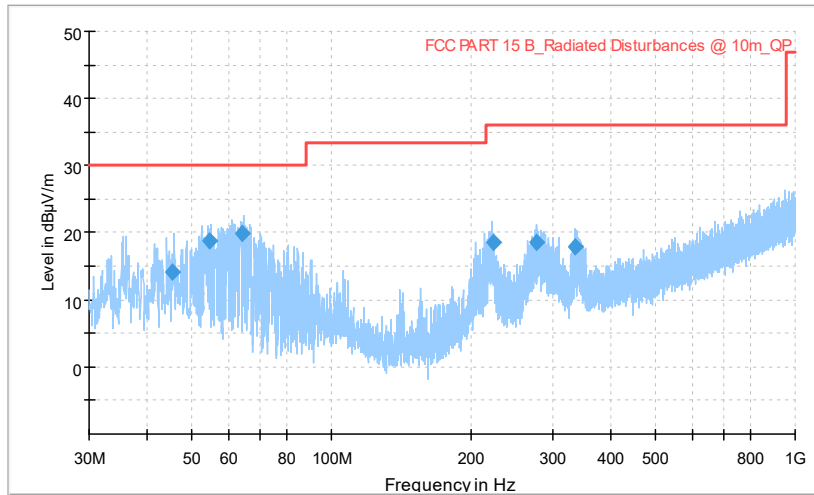

Full Spectrum

Frequency Range: 6GHz -18GHz
Detector: Av mode and PK mode
Test Mode: 802.11ac(VHT80)

Frequency Range: 18GHz -40GHz
Detector: Av mode and PK mode
Test Mode: 802.11ac(VHT80)

Carrier frequency (MHz): 5745
Channel No.:149

Full Spectrum

- Preview Result 1-PK+
- FCC PART 15 B_Radiated Disturbances @ 10m_QP
- ◆ Final_Result QPK

Comment

Frequency Range: 30MHz -1GHz
Detector: Av mode and PK mode
Modulation type: 802.11a

Full Spectrum