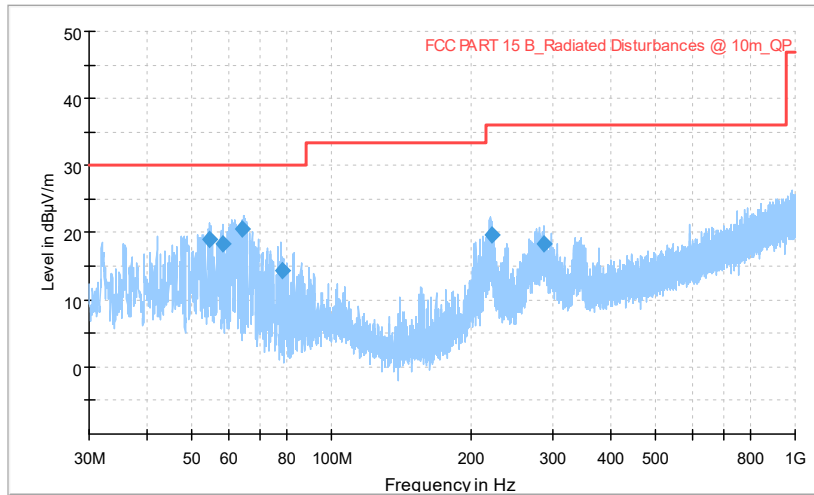

Full Spectrum

Comment

Frequency Range: 30MHz -1GHz
Detector: Av mode and PK mode
Modulation type: 802.11a

Full Spectrum

Frequency Range: 1GHz -6GHz
Detector: Av mode and PK mode
Modulation type: 802.11a

Full Spectrum

Frequency Range: 6GHz -18GHz
Detector: Av mode and PK mode
Modulation type: 802.11a

Frequency Range: 18GHz -40GHz
Detector: Av mode and PK mode
Modulation type: 802.11a

Full Spectrum

— Preview Result 1-PK+
— FCC PART 15 B_Radiated Disturbances @ 10m_QP
◆ Final_Result QPK