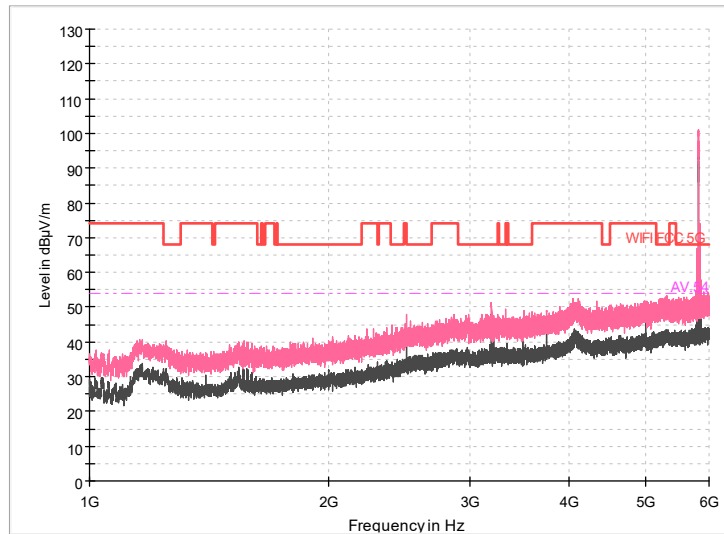

Full Spectrum

— Preview Result 1-PK+
— FCC PART 15 B_Radiated Disturbances @ 10m_QP
◆ Final_Result QPK

Comment

Frequency Range: 30MHz -1GHz
Detector: Av mode and PK mode
Modulation type: 802.11n(HT20)

Full Spectrum

Frequency Range: 1GHz -6GHz
Detector: Av mode and PK mode
Modulation type: 802.11n(HT20)

Full Spectrum

8

Frequency Range: 6GHz -18GHz
Detector: Av mode and PK mode
Modulation type: 802.11n(HT20)

Frequency Range: 18GHz -40GHz
Detector: Av mode and PK mode
Modulation type: 802.11n(HT20)

Full Spectrum

Frequency Range: 30MHz -1GHz
Detector: Av mode and PK mode
Test Mode: 802.11ac(VHT20)

Full Spectrum

Frequency Range: 1GHz -6GHz
Detector: Av mode and PK mode
Test Mode: 802.11ac(VHT20)

Frequency Range: 6GHz -18GHz
Detector: Av mode and PK mode
Test Mode: 802.11ac(VHT20)