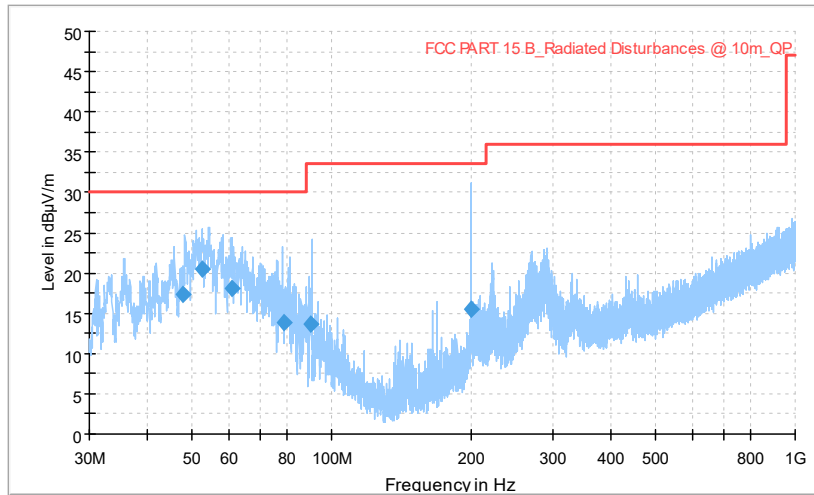

Full Spectrum

Comment

Frequency Range: 30MHz -1GHz
Detector: Av mode and PK mode
Test Mode: 802.11ac(VHT80)

Full Spectrum

Frequency Range: 1GHz -6GHz
Detector: Av mode and PK mode
Test Mode: 802.11ac(VHT80)

Full Spectrum

Frequency Range: 6GHz -18GHz
Detector: Av mode and PK mode
Test Mode: 802.11ac(VHT80)

Frequency Range: 18GHz -40GHz
Detector: Av mode and PK mode
Test Mode: 802.11ac(VHT80)

Carrier frequency (MHz): 5610
Channel No.:122