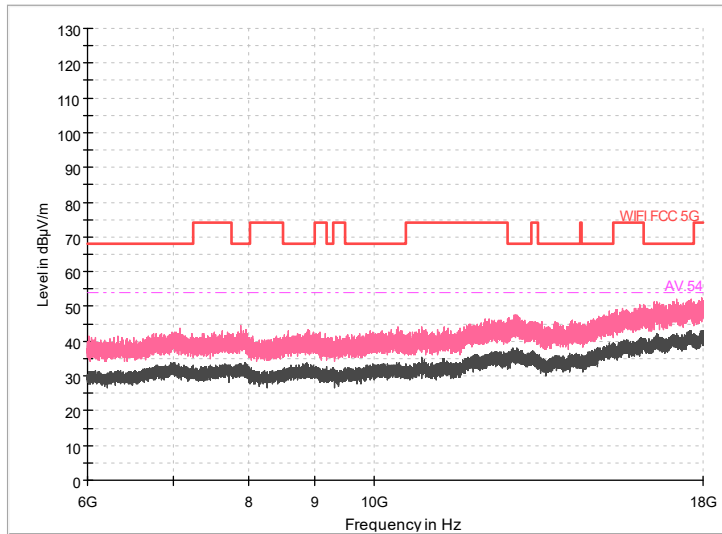

Frequency Range: 1GHz -6GHz
Detector: Av mode and PK mode
Modulation type: 802.11n(HT20)

Full Spectrum

Frequency Range: 6GHz -18GHz
Detector: Av mode and PK mode
Modulation type: 802.11n(HT20)

Frequency Range: 18GHz -40GHz
Detector: Av mode and PK mode
Modulation type: 802.11n(HT20)

Full Spectrum

Frequency Range: 30MHz -1GHz
Detector: Av mode and PK mode
Test Mode: 802.11ac(VHT20)

Full Spectrum

Frequency Range: 1GHz -6GHz
Detector: Av mode and PK mode
Test Mode: 802.11ac(VHT20)

Full Spectrum

Frequency Range: 6GHz -18GHz
Detector: Av mode and PK mode
Test Mode: 802.11ac(VHT20)

Frequency Range: 18GHz -40GHz
Detector: Av mode and PK mode
Test Mode: 802.11ac(VHT20)

Carrier frequency (MHz): 5785
Channel No.:157