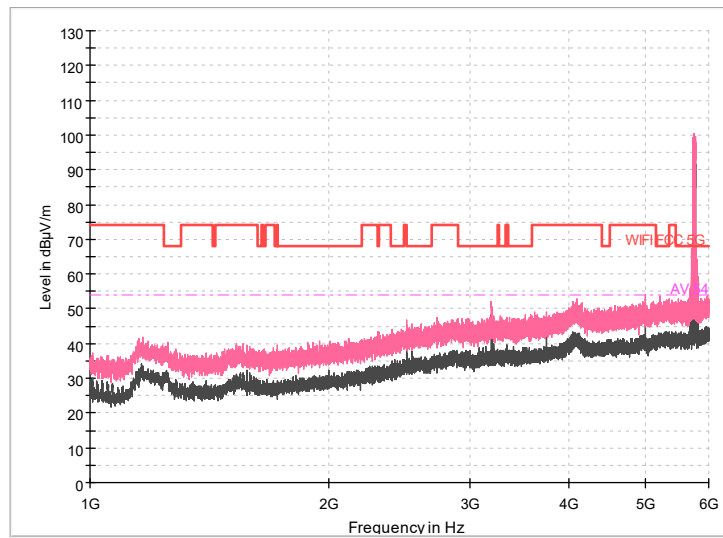

Full Spectrum

Frequency Range: 30MHz -1GHz
Detector: Av mode and PK mode
Test Mode: 802.11ac(VHT20)

Full Spectrum

Frequency Range: 1GHz -6GHz
Detector: Av mode and PK mode
Test Mode: 802.11ac(VHT20)

Frequency Range: 6GHz -18GHz
Detector: Av mode and PK mode
Test Mode: 802.11ac(VHT20)

Frequency Range: 18GHz -40GHz
Detector: Av mode and PK mode
Test Mode: 802.11ac(VHT20)

Carrier frequency (MHz): 5755
Channel No.:151

Full Spectrum

— Preview Result 1-PK+
— FCC PART 15 B_Radiated Disturbances @ 10m_QP
◆ Final_Result QPK

Comment

Frequency Range: 30MHz -1GHz
Detector: Av mode and PK mode
Modulation type: 802.11n(HT40)

Full Spectrum

Frequency Range: 1GHz -6GHz
Detector: Av mode and PK mode
Modulation type: 802.11n(HT40)

Frequency Range: 6GHz -18GHz
Detector: Av mode and PK mode
Modulation type: 802.11n(HT40)