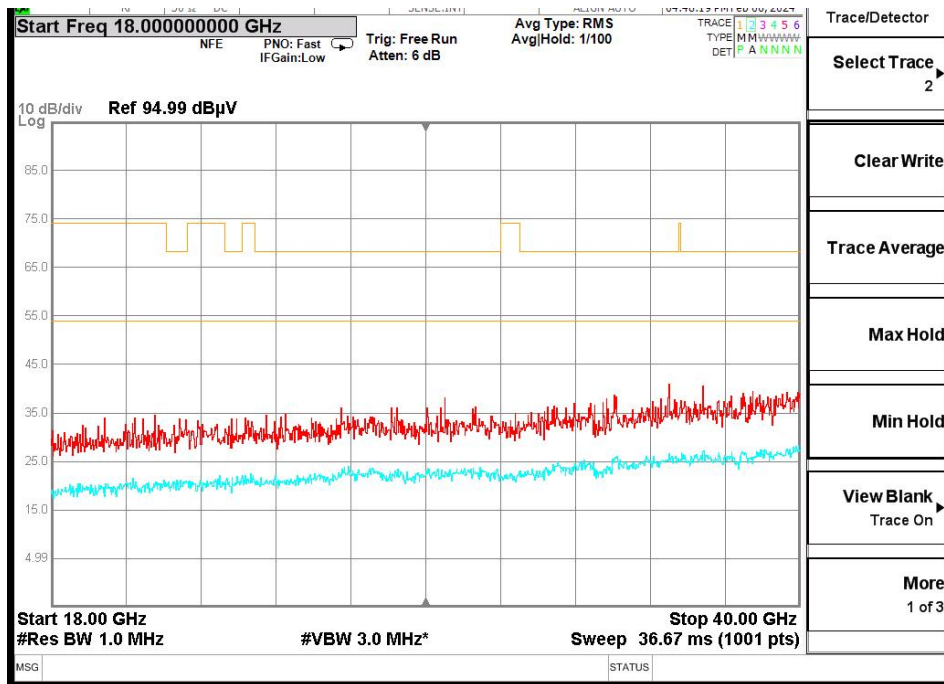

Full Spectrum

Frequency Range: 1GHz -6GHz
Detector: Av mode and PK mode
Modulation type: 802.11n(HT40)

Full Spectrum

Frequency Range: 6GHz -18GHz
Detector: Av mode and PK mode
Modulation type: 802.11n(HT40)

Frequency Range: 18GHz -40GHz
Detector: Av mode and PK mode
Modulation type: 802.11n(HT40)

Full Spectrum

- Preview Result 1-PK+
- FCC PART 15 B_Radiated Disturbances @ 10m_QP
- ◆ Final_Result QFK

Comment