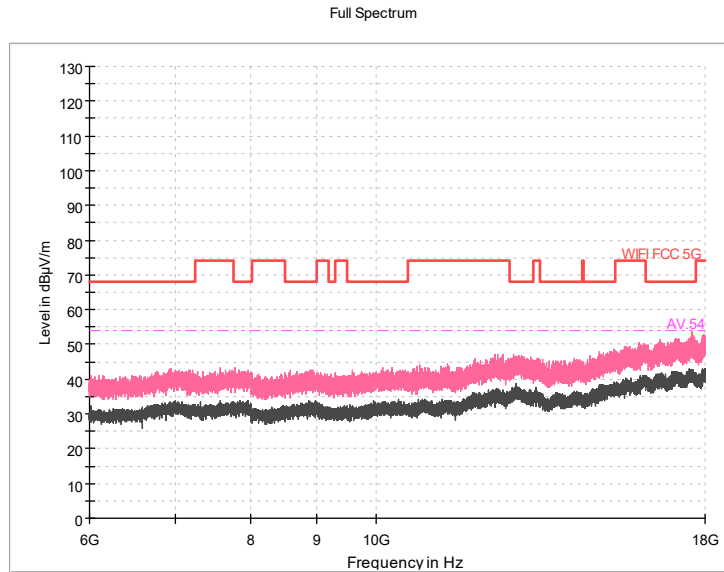

Full Spectrum

Frequency Range: 1GHz -6GHz
Detector: Av mode and PK mode
Modulation type: 802.11n(HT40)

Full Spectrum

Frequency Range: 6GHz -18GHz
Detector: Av mode and PK mode
Modulation type: 802.11n(HT40)

Frequency Range: 18GHz -40GHz
Detector: Av mode and PK mode
Modulation type: 802.11n(HT40)

Full Spectrum

- Preview Result 1-PK+
- FCC PART 15 B_Radiated Disturbances @ 10m_QP
- ◆ Final_Result QFK

Comment

Frequency Range: 30MHz -1GHz
Detector: Av mode and PK mode
Test Mode: 802.11ac(VHT40)

Full Spectrum

Frequency Range: 1GHz -6GHz
Detector: Av mode and PK mode
Test Mode: 802.11ac(VHT40)

Frequency Range: 6GHz -18GHz
Detector: Av mode and PK mode
Test Mode: 802.11ac(VHT40)