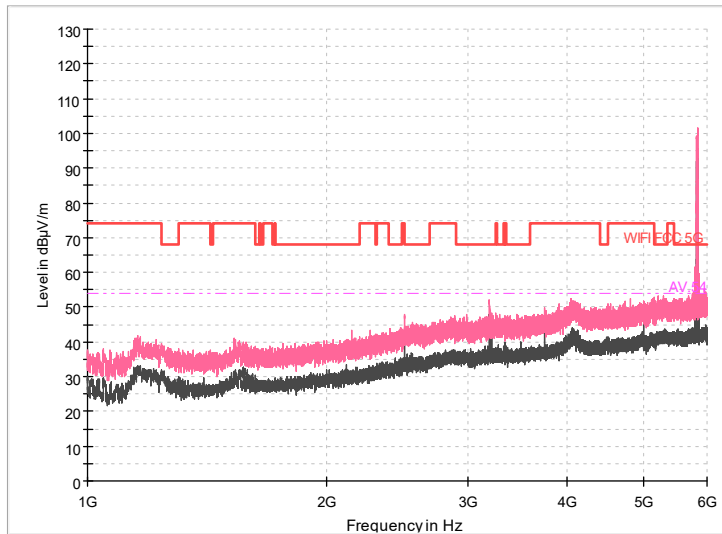

Full Spectrum

Frequency Range: 1GHz -6GHz
Detector: Av mode and PK mode
Test Mode: 802.11ac(VHT20)

Frequency Range: 6GHz -18GHz
Detector: Av mode and PK mode
Test Mode: 802.11ac(VHT20)

Frequency Range: 18GHz -40GHz
Detector: Av mode and PK mode
Test Mode: 802.11ac(VHT20)

Carrier frequency (MHz): 5825
Channel No.:165

Full Spectrum

— Preview Result 1-PK+
— FCC PART 15 B_Radiated Disturbances @ 10m_QP
◆ Final_Result QPK

Comment

Frequency Range: 30MHz -1GHz
Detector: Av mode and PK mode
Modulation type: 802.11a

Full Spectrum

Frequency Range: 1GHz -6GHz
Detector: Av mode and PK mode
Modulation type: 802.11a

Full Spectrum

Frequency Range: 6GHz -18GHz
Detector: Av mode and PK mode
Modulation type: 802.11a

Frequency Range: 18GHz -40GHz
Detector: Av mode and PK mode
Modulation type: 802.11a