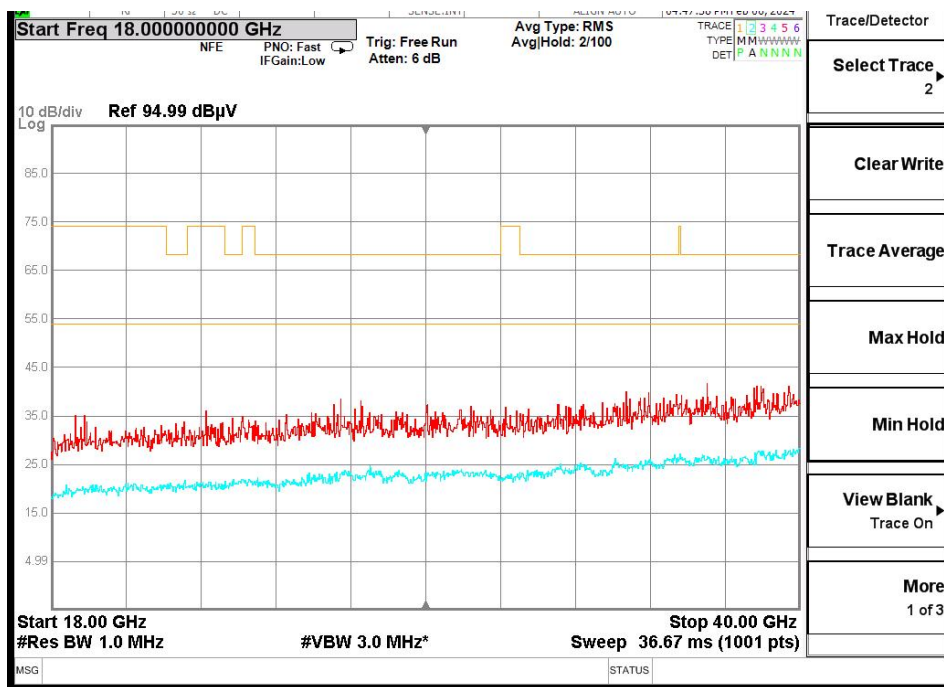

Frequency Range: 6GHz -18GHz
Detector: Av mode and PK mode
Modulation type: 802.11n(HT20)

Frequency Range: 18GHz -40GHz
Detector: Av mode and PK mode
Modulation type: 802.11n(HT20)

Full Spectrum

Frequency Range: 30MHz -1GHz
Detector: Av mode and PK mode
Test Mode: 802.11ac(VHT20)

Full Spectrum

Frequency Range: 1GHz -6GHz
Detector: Av mode and PK mode
Test Mode: 802.11ac(VHT20)

Frequency Range: 6GHz -18GHz
Detector: Av mode and PK mode
Test Mode: 802.11ac(VHT20)

Frequency Range: 18GHz -40GHz
Detector: Av mode and PK mode
Test Mode: 802.11ac(VHT20)