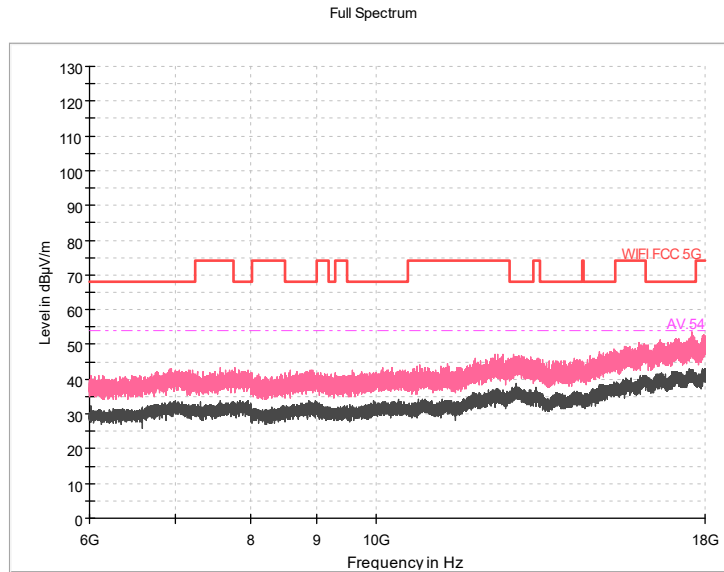

Comment

Frequency Range: 30MHz -1GHz
Detector: Av mode and PK mode
Modulation type: 802.11n(HT40)

Full Spectrum

Frequency Range: 1GHz -6GHz
Detector: Av mode and PK mode
Modulation type: 802.11n(HT40)

Frequency Range: 6GHz -18GHz
Detector: Av mode and PK mode
Modulation type: 802.11n(HT40)

Frequency Range: 18GHz -40GHz
Detector: Av mode and PK mode
Modulation type: 802.11n(HT40)

Full Spectrum

— Preview Result 1-PK+
— FCC PART 15 B_Radiated Disturbances @ 10m_QP
◆ Final_Result QFK

Comment

Frequency Range: 30MHz -1GHz
Detector: Av mode and PK mode
Test Mode: 802.11ac(VHT40)

Full Spectrum

Frequency Range: 1GHz -6GHz
Detector: Av mode and PK mode
Test Mode: 802.11ac(VHT40)

Frequency Range: 6GHz -18GHz
Detector: Av mode and PK mode
Test Mode: 802.11ac(VHT40)

Frequency Range: 18GHz -40GHz
Detector: Av mode and PK mode
Test Mode: 802.11ac(VHT40)