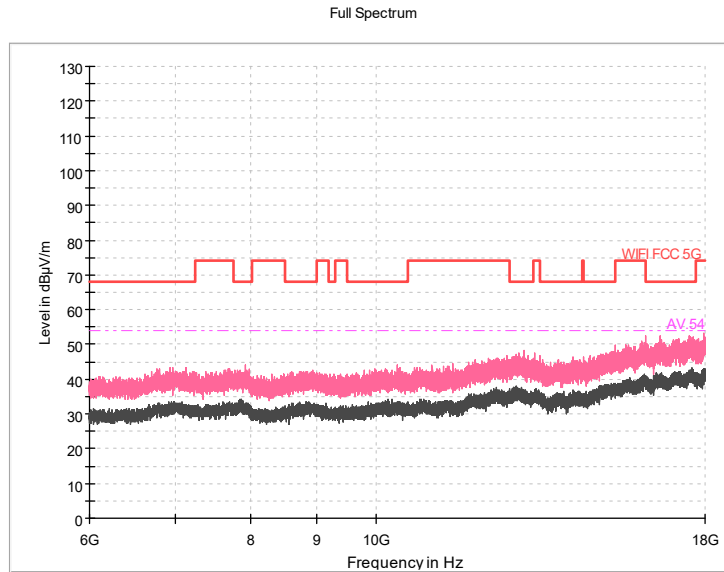

Full Spectrum

Frequency Range: 30MHz -1GHz
Detector: Av mode and PK mode
Test Mode: 802.11ac(VHT20)

Full Spectrum

Frequency Range: 1GHz -6GHz
Detector: Av mode and PK mode
Test Mode: 802.11ac(VHT20)

Frequency Range: 6GHz -18GHz
Detector: Av mode and PK mode
Test Mode: 802.11ac(VHT20)

Frequency Range: 18GHz -40GHz
Detector: Av mode and PK mode
Test Mode: 802.11ac(VHT20)

Carrier frequency (MHz): 5755
Channel No.:151

Full Spectrum

— Preview Result 1-PK+
— FCC PART 15 B_Radiated Disturbances @ 10m_QP
◆ Final_Result QPK

Comment

Frequency Range: 30MHz -1GHz
Detector: Av mode and PK mode
Modulation type: 802.11n(HT40)

Full Spectrum

Frequency Range: 1GHz -6GHz
Detector: Av mode and PK mode
Modulation type: 802.11n(HT40)

Frequency Range: 6GHz -18GHz
Detector: Av mode and PK mode
Modulation type: 802.11n(HT40)