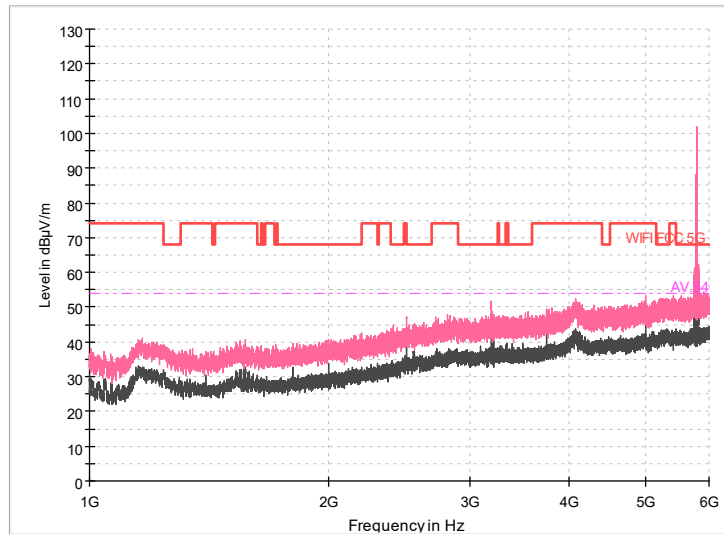

Comment

Frequency Range: 30MHz -1GHz
Detector: Av mode and PK mode
Modulation type: 802.11n(HT20)

Full Spectrum

Frequency Range: 1GHz -6GHz
Detector: Av mode and PK mode
Modulation type: 802.11n(HT20)

Full Spectrum

Frequency Range: 6GHz -18GHz
Detector: Av mode and PK mode
Modulation type: 802.11n(HT20)

Frequency Range: 18GHz -40GHz
Detector: Av mode and PK mode
Modulation type: 802.11n(HT20)

Full Spectrum

Frequency Range: 30MHz -1GHz
Detector: Av mode and PK mode
Test Mode: 802.11ac(VHT20)

Full Spectrum

Frequency Range: 1GHz -6GHz
Detector: Av mode and PK mode
Test Mode: 802.11ac(VHT20)

Frequency Range: 6GHz -18GHz
Detector: Av mode and PK mode
Test Mode: 802.11ac(VHT20)

Frequency Range: 18GHz -40GHz
Detector: Av mode and PK mode
Test Mode: 802.11ac(VHT20)