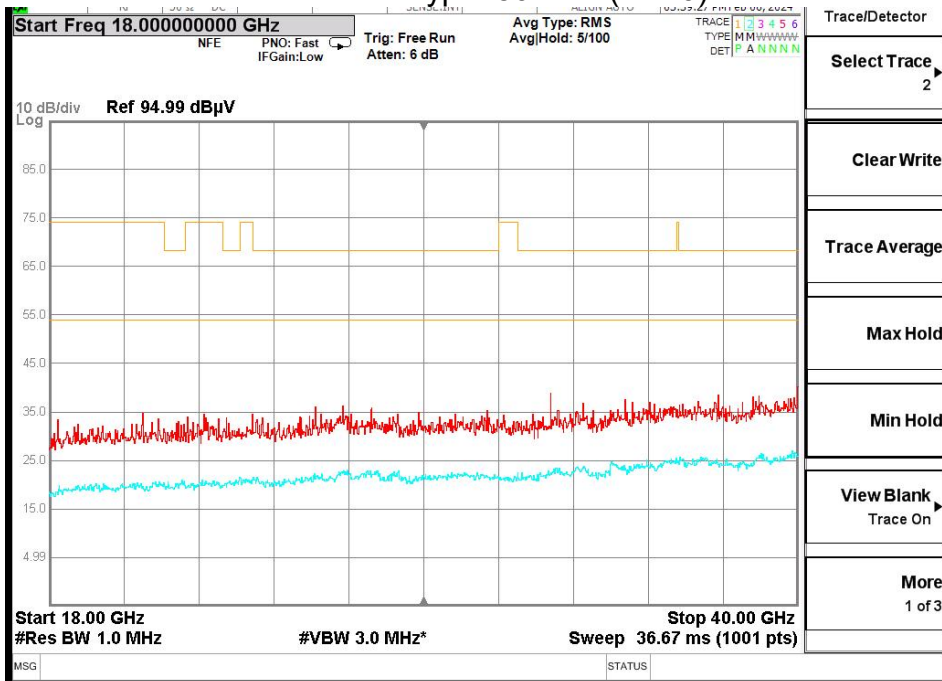

Full Spectrum

— Preview Result 1-PK+
— FCC PART 15 B_Radiated Disturbances @ 10m_QP
◆ Final_Result QPK

Comment

Frequency Range: 30MHz -1GHz
Detector: Av mode and PK mode
Modulation type: 802.11n(HT20)

Full Spectrum

Frequency Range: 1GHz -6GHz
Detector: Av mode and PK mode
Modulation type: 802.11n(HT20)

Full Spectrum

Frequency Range: 6GHz -18GHz
Detector: Av mode and PK mode
Modulation type: 802.11n(HT20)

Frequency Range: 18GHz -40GHz
Detector: Av mode and PK mode
Modulation type: 802.11n(HT20)