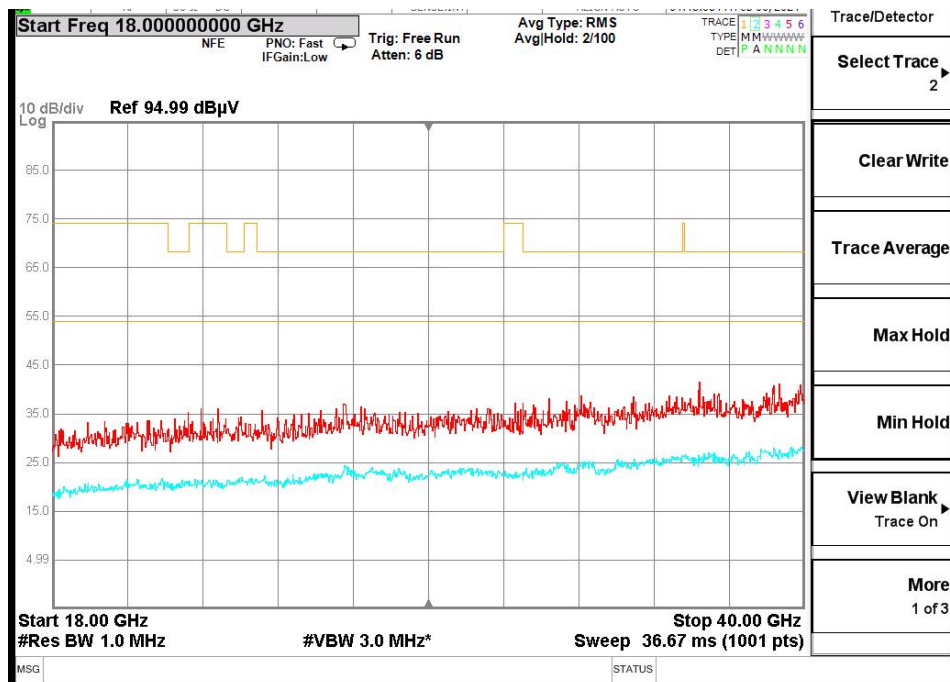

Frequency Range: 18GHz -40GHz
Detector: Av mode and PK mode
Test Mode: 802.11ac(VHT20)

Carrier frequency (MHz): 5755
Channel No.:151

Full Spectrum

— Preview Result 1-PK+
— FCC PART 15 B_Radiated Disturbances @ 10m_QP
◆ Final_Result QPK

Comment

Frequency Range: 30MHz -1GHz
Detector: Av mode and PK mode
Modulation type: 802.11n(HT40)

Full Spectrum

Frequency Range: 1GHz -6GHz
Detector: Av mode and PK mode
Modulation type: 802.11n(HT40)

Frequency Range: 6GHz -18GHz
Detector: Av mode and PK mode
Modulation type: 802.11n(HT40)

Frequency Range: 18GHz -40GHz
Detector: Av mode and PK mode
Modulation type: 802.11n(HT40)

Full Spectrum

— Preview Result 1-PK+
— FCC PART 15 B_Radiated Disturbances @ 10m_QP
◆ Final_Result QFK

Comment

Frequency Range: 30MHz -1GHz
Detector: Av mode and PK mode
Test Mode: 802.11ac(VHT40)