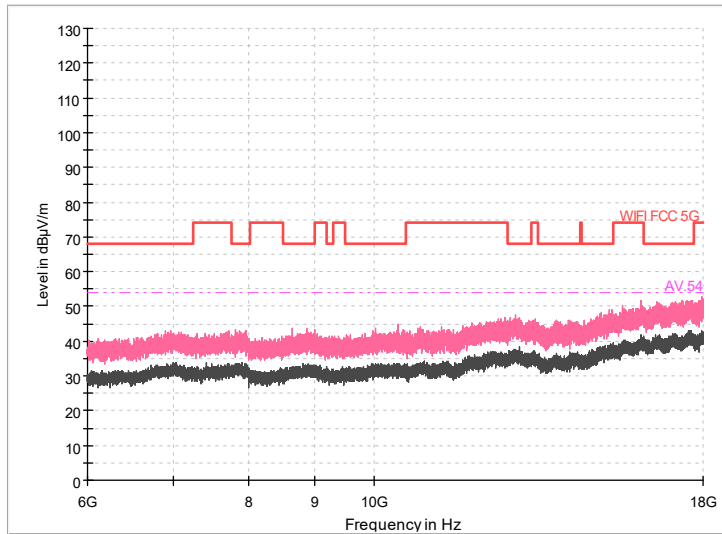

Full Spectrum

Frequency Range: 6GHz -18GHz
Detector: Av mode and PK mode
Test Mode: 802.11ac(VHT80)

Frequency Range: 18GHz -40GHz
Detector: Av mode and PK mode
Test Mode: 802.11ac(VHT80)

Carrier frequency (MHz): 5610
Channel No.:122

Full Spectrum

Comment

Frequency Range: 30MHz -1GHz
Detector: Av mode and PK mode
Test Mode: 802.11ac(VHT80)

Full Spectrum

Frequency Range: 1GHz -6GHz
Detector: Av mode and PK mode
Test Mode: 802.11ac(VHT80)

Full Spectrum

Frequency Range: 6GHz -18GHz
Detector: Av mode and PK mode
Test Mode: 802.11ac(VHT80)

Frequency Range: 18GHz -40GHz
Detector: Av mode and PK mode
Test Mode: 802.11ac(VHT80)

Carrier frequency (MHz): 5690
Channel No.:138