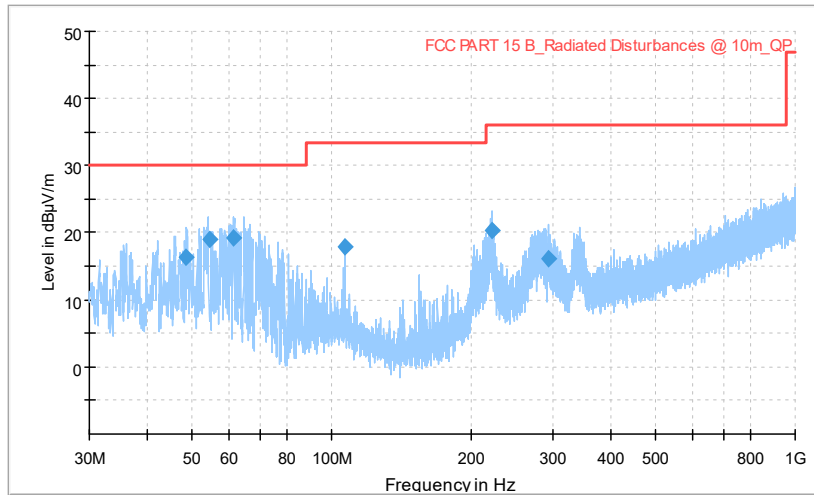

Full Spectrum

— Preview Result 1-PK+
— FCC PART 15 B_Radiated Disturbances @ 10m_QP
◆ Final_Result QFK

Comment

Frequency Range: 30MHz -1GHz
Detector: Av mode and PK mode
Test Mode: 802.11ac(VHT40)