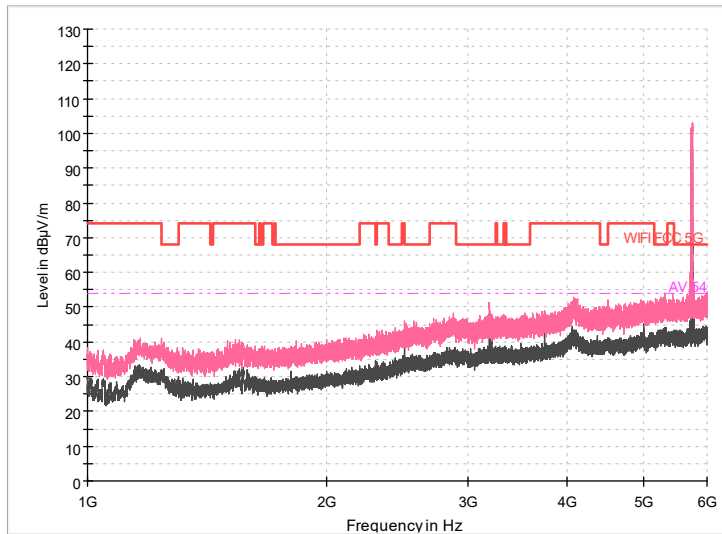

Full Spectrum

— Preview Result 1-PK+
— FCC PART 15 B_Radiated Disturbances @ 10m_QP
◆ Final_Result QPK

Comment

Frequency Range: 30MHz -1GHz
Detector: Av mode and PK mode
Modulation type: 802.11n(HT20)

Full Spectrum

Frequency Range: 1GHz -6GHz
Detector: Av mode and PK mode
Modulation type: 802.11n(HT20)

Full Spectrum

Frequency Range: 6GHz -18GHz
Detector: Av mode and PK mode
Modulation type: 802.11n(HT20)

Frequency Range: 18GHz -40GHz
Detector: Av mode and PK mode
Modulation type: 802.11n(HT20)

Full Spectrum

Frequency Range: 30MHz -1GHz
Detector: Av mode and PK mode
Test Mode: 802.11ac(VHT20)

Full Spectrum

Frequency Range: 1GHz -6GHz
Detector: Av mode and PK mode
Test Mode: 802.11ac(VHT20)

Full Spectrum