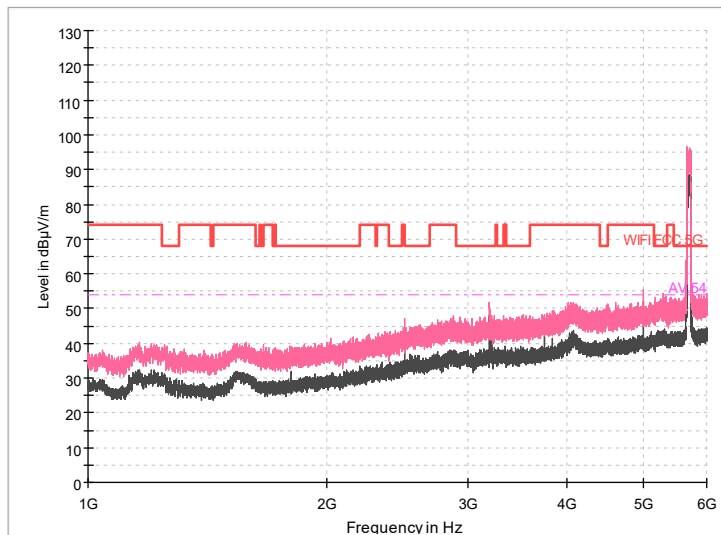

Full Spectrum

Comment

Frequency Range: 30MHz -1GHz
Detector: Av mode and PK mode
Test Mode: 802.11ac(VHT80)

Full Spectrum

Frequency Range: 1GHz -6GHz
Detector: Av mode and PK mode
Test Mode: 802.11ac(VHT80)

Full Spectrum

Frequency Range: 6GHz -18GHz
Detector: Av mode and PK mode
Test Mode: 802.11ac(VHT80)

Frequency Range: 18GHz -40GHz
Detector: Av mode and PK mode
Test Mode: 802.11ac(VHT80)

Carrier frequency (MHz): 5690
Channel No.:138