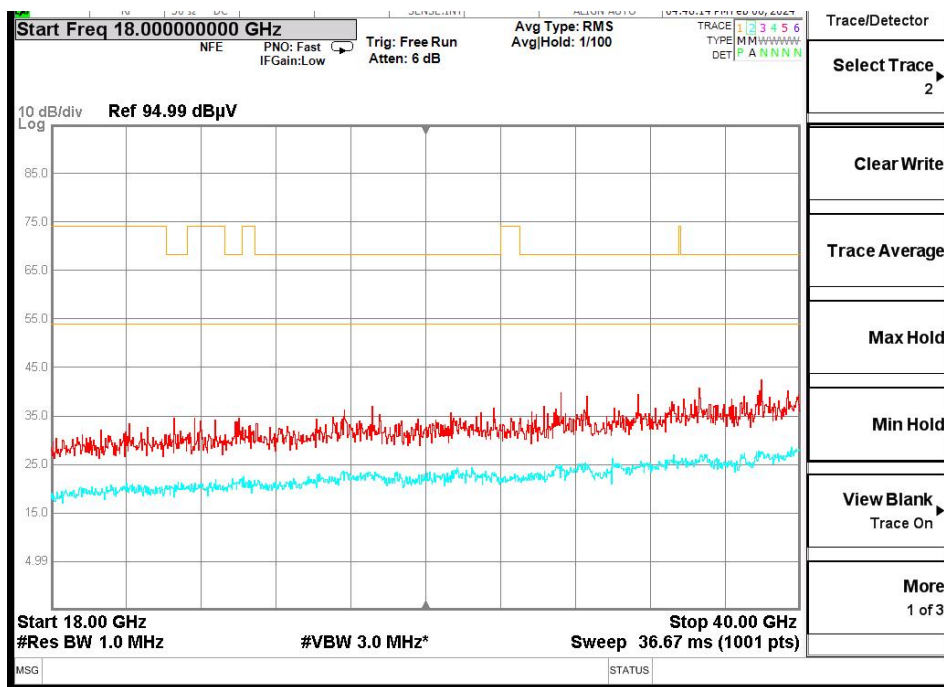

Comment

Frequency Range: 30MHz -1GHz
Detector: Av mode and PK mode
Modulation type: 802.11n(HT40)

Full Spectrum

Frequency Range: 1GHz -6GHz
Detector: Av mode and PK mode
Modulation type: 802.11n(HT40)

Frequency Range: 6GHz -18GHz
Detector: Av mode and PK mode
Modulation type: 802.11n(HT40)

Frequency Range: 18GHz -40GHz
Detector: Av mode and PK mode
Modulation type: 802.11n(HT40)

Full Spectrum

— Preview Result 1-PK+
— FCC PART 15 B_Radiated Disturbances @ 10m_QP
◆ Final_Result QFK

Comment

Frequency Range: 30MHz -1GHz
Detector: Av mode and PK mode
Test Mode: 802.11ac(VHT40)

Full Spectrum

Frequency Range: 1GHz -6GHz
Detector: Av mode and PK mode
Test Mode: 802.11ac(VHT40)

Frequency Range: 6GHz -18GHz
Detector: Av mode and PK mode
Test Mode: 802.11ac(VHT40)

Frequency Range: 18GHz -40GHz
Detector: Av mode and PK mode
Test Mode: 802.11ac(VHT40)