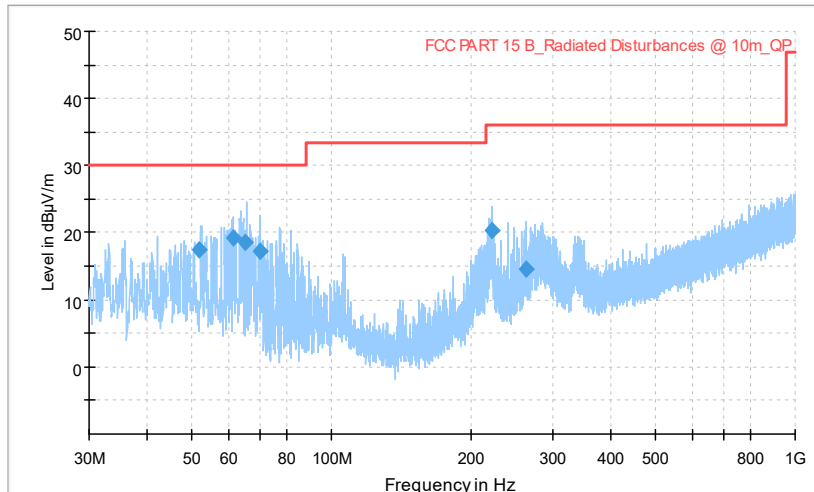

Full Spectrum

— Preview Result 1-PK+
— FCC PART 15 B_Radiated Disturbances @ 10m_QP
◆ Final_Result QPK

Comment

Frequency Range: 30MHz -1GHz
Detector: Av mode and PK mode
Modulation type: 802.11n(HT20)