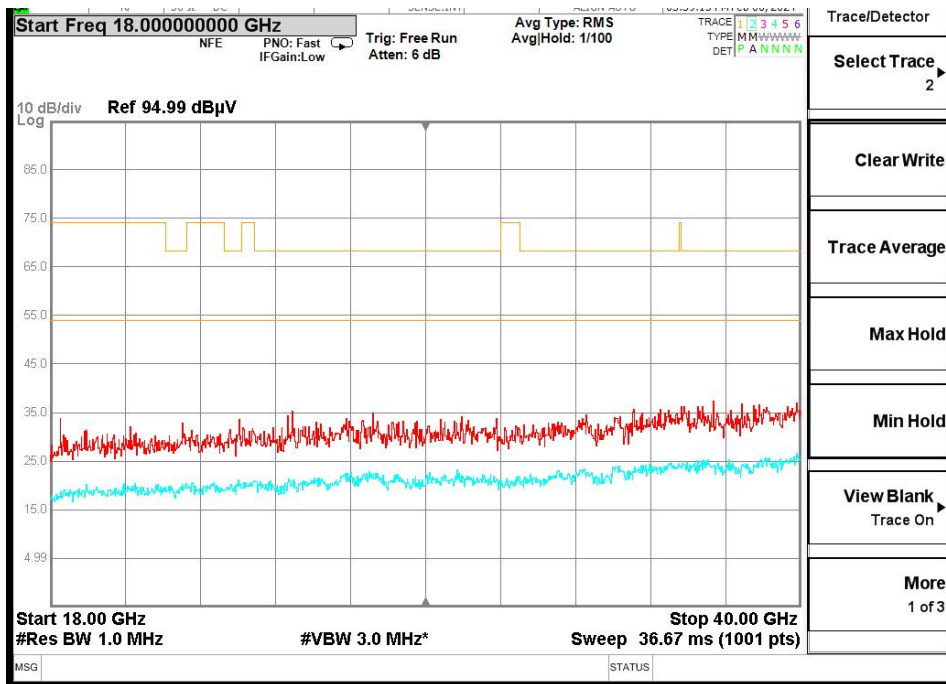

Frequency Range: 18GHz -40GHz
Detector: Av mode and PK mode
Test Mode: 802.11ac(VHT80)

Carrier frequency (MHz): 5745
Channel No.:149