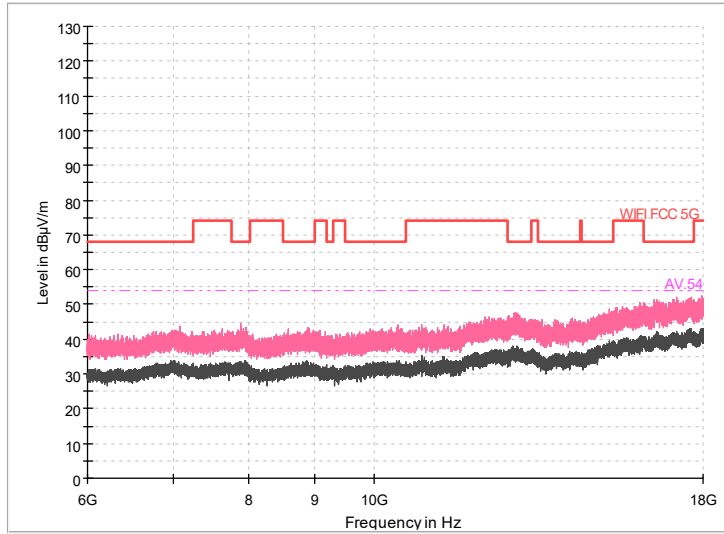

Full Spectrum

Frequency Range: 1GHz -6GHz
Detector: Av mode and PK mode
Test Mode: 802.11ac(VHT20)

Frequency Range: 6GHz -18GHz
Detector: Av mode and PK mode
Test Mode: 802.11ac(VHT20)

Frequency Range: 18GHz -40GHz
Detector: Av mode and PK mode
Test Mode: 802.11ac(VHT20)

Carrier frequency (MHz): 5825
Channel No.:165

Full Spectrum

— Preview Result 1-PK+
— FCC PART 15 B_Radiated Disturbances @ 10m_QP
◆ Final_Result QPK

Comment

Frequency Range: 30MHz -1GHz
Detector: Av mode and PK mode
Modulation type: 802.11a

Full Spectrum

Frequency Range: 1GHz -6GHz
Detector: Av mode and PK mode
Modulation type: 802.11a

Full Spectrum

Frequency Range: 6GHz -18GHz
Detector: Av mode and PK mode
Modulation type: 802.11a

Frequency Range: 18GHz -40GHz
Detector: Av mode and PK mode
Modulation type: 802.11a