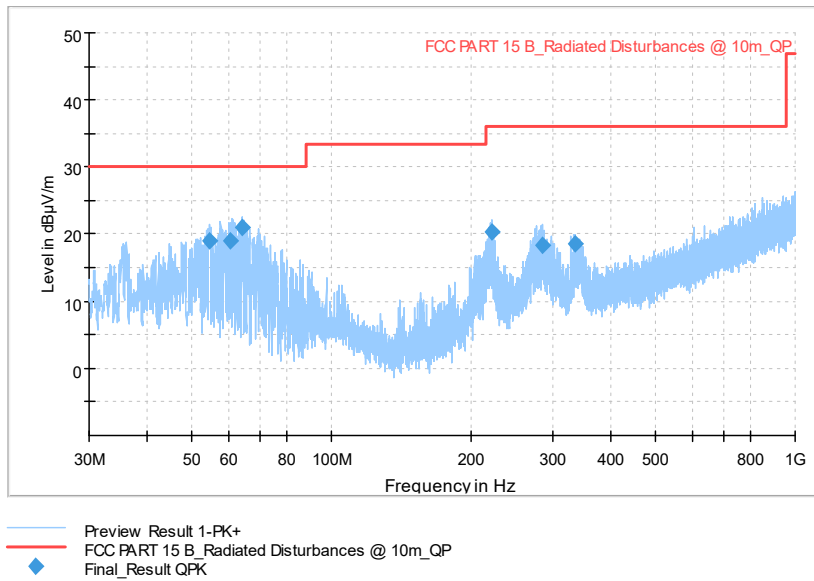

Carrier frequency (MHz): 5785
Channel No.:157

Full Spectrum

Comment

Frequency Range: 30MHz -1GHz
Detector: Av mode and PK mode
Modulation type: 802.11a