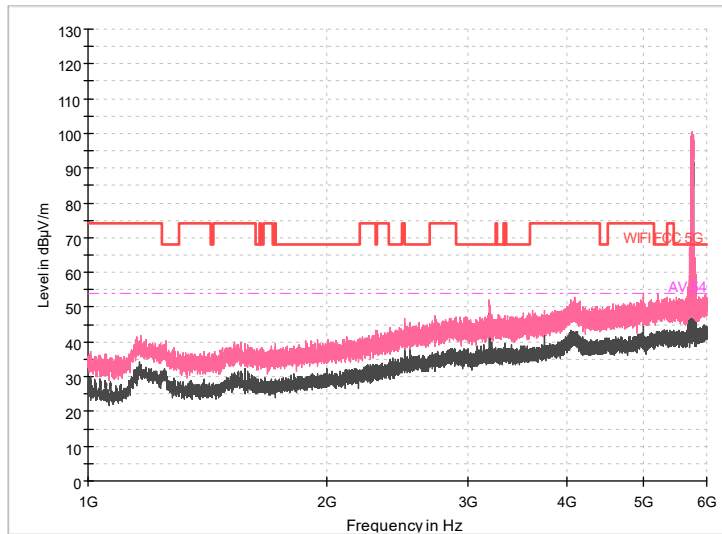

Comment

Frequency Range: 30MHz -1GHz
Detector: Av mode and PK mode
Modulation type: 802.11n(HT40)

Full Spectrum

Frequency Range: 1GHz -6GHz
Detector: Av mode and PK mode
Modulation type: 802.11n(HT40)

Frequency Range: 6GHz -18GHz
Detector: Av mode and PK mode
Modulation type: 802.11n(HT40)

Frequency Range: 18GHz -40GHz
Detector: Av mode and PK mode
Modulation type: 802.11n(HT40)

Full Spectrum

— Preview Result 1-PK+
— FCC PART 15 B_Radiated Disturbances @ 10m_QP
◆ Final_Result QFK

Comment

Frequency Range: 30MHz -1GHz
Detector: Av mode and PK mode
Test Mode: 802.11ac(VHT40)

Full Spectrum

Frequency Range: 1GHz -6GHz
Detector: Av mode and PK mode
Test Mode: 802.11ac(VHT40)

Frequency Range: 6GHz -18GHz
Detector: Av mode and PK mode
Test Mode: 802.11ac(VHT40)

Frequency Range: 18GHz -40GHz
Detector: Av mode and PK mode
Test Mode: 802.11ac(VHT40)