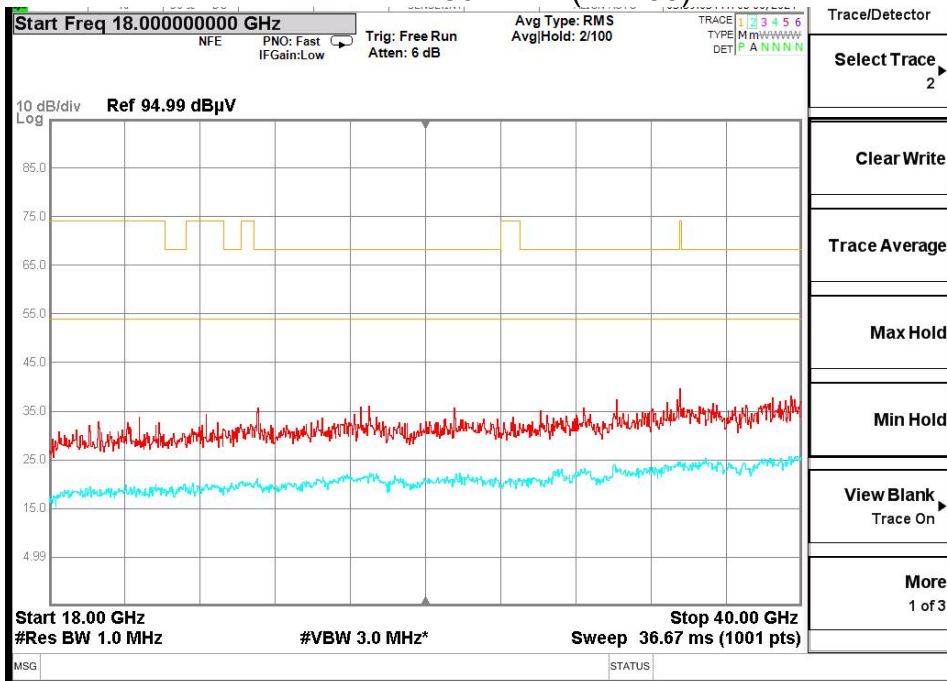

Full Spectrum

Comment

Frequency Range: 30MHz -1GHz
Detector: Av mode and PK mode
Test Mode: 802.11ac(VHT80)

Full Spectrum

Frequency Range: 1GHz -6GHz
Detector: Av mode and PK mode
Test Mode: 802.11ac(VHT80)

Full Spectrum

Frequency Range: 6GHz -18GHz
Detector: Av mode and PK mode
Test Mode: 802.11ac(VHT80)

Frequency Range: 18GHz -40GHz
Detector: Av mode and PK mode
Test Mode: 802.11ac(VHT80)

Carrier frequency (MHz): 5610
Channel No.:122