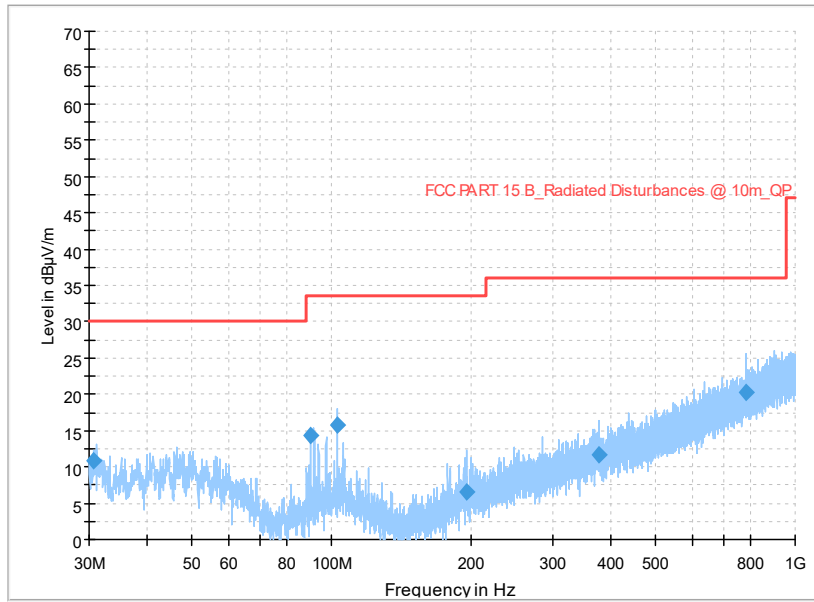

Frequency Range: 1GHz -6GHz
Detector: Av mode and PK mode
Modulation type: 802.11n(HT20)

Full Spectrum

Frequency Range: 6GHz -18GHz
Detector: Av mode and PK mode
Modulation type: 802.11n(HT20)

Frequency Range: 18GHz -40GHz
Detector: Av mode and PK mode
Modulation type: 802.11n(HT20)

Full Spectrum

Frequency Range: 30MHz -1GHz
Detector: Av mode and PK mode
Test Mode: 802.11ac(VHT20)

Full Spectrum

Frequency Range: 1GHz -6GHz
Detector: Av mode and PK mode
Test Mode: 802.11ac(VHT20)

Full Spectrum