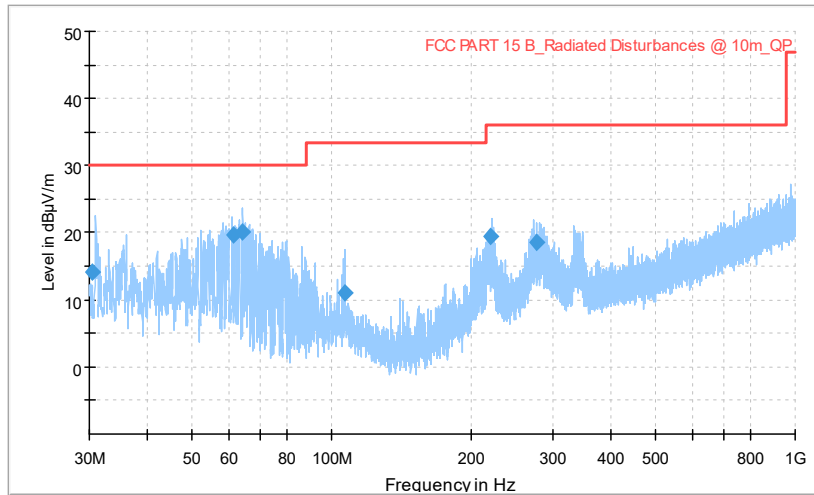

Full Spectrum

- Preview Result 1-PK+
- FCC PART 15 B_Radiated Disturbances @ 10m_QP
- Final_Result QFK

Comment

Frequency Range: 30MHz -1GHz
Detector: Av mode and PK mode
Test Mode: 802.11ac(VHT40)