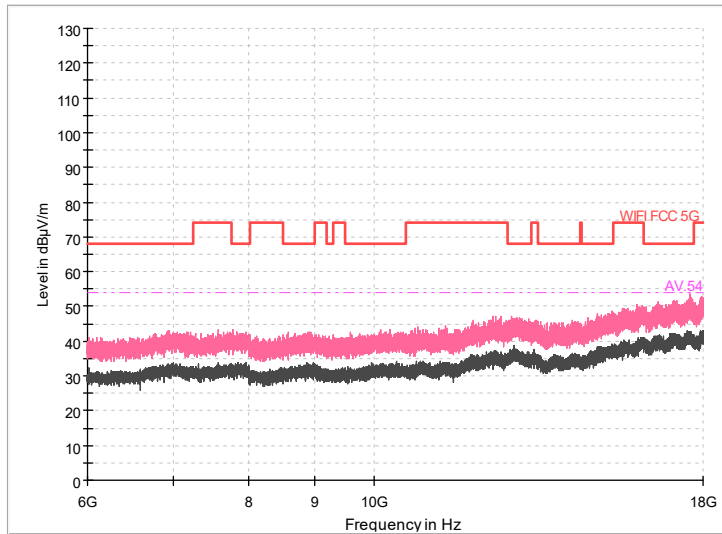

Full Spectrum

Frequency Range: 1GHz -6GHz
Detector: Av mode and PK mode
Test Mode: 802.11ac(VHT40)

Frequency Range: 6GHz -18GHz
Detector: Av mode and PK mode
Test Mode: 802.11ac(VHT40)

Frequency Range: 18GHz -40GHz
Detector: Av mode and PK mode
Test Mode: 802.11ac(VHT40)

Carrier frequency (MHz): 5795
Channel No.:159

Full Spectrum

- Preview Result 1-PK+
- FCC PART 15 B_Radiated Disturbances @ 10m_QP
- ◆ Final_Result QPK

Comment

Frequency Range: 30MHz -1GHz
Detector: Av mode and PK mode
Modulation type: 802.11n(HT40)

Full Spectrum

Frequency Range: 1GHz -6GHz
Detector: Av mode and PK mode
Modulation type: 802.11n(HT40)

Full Spectrum

Frequency Range: 6GHz -18GHz
Detector: Av mode and PK mode
Modulation type: 802.11n(HT40)