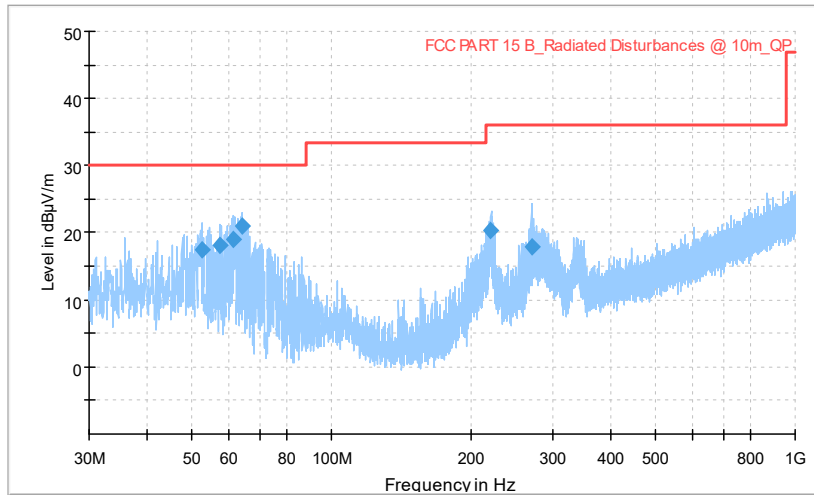

Frequency Range: 18GHz -40GHz
Detector: Av mode and PK mode
Modulation type: 802.11a

Full Spectrum

— Preview Result 1-PK+
— FCC PART 15 B_Radiated Disturbances @ 10m_QP
◆ Final_Result QPK

Comment

Frequency Range: 30MHz -1GHz
Detector: Av mode and PK mode
Modulation type: 802.11n(HT20)