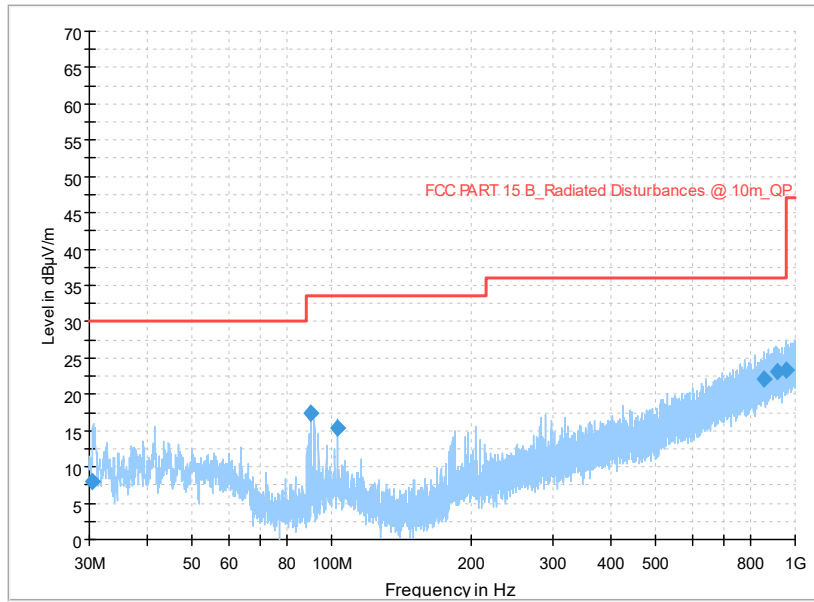

Full Spectrum

Frequency Range: 30MHz -1GHz
Detector: Av mode and PK mode
Test Mode: 802.11ac(VHT80)

Full Spectrum

Frequency Range: 1GHz -6GHz
Detector: Av mode and PK mode
Test Mode: 802.11ac(VHT80)

Full Spectrum

Frequency Range: 6GHz -18GHz
Detector: Av mode and PK mode
Test Mode: 802.11ac(VHT80)

Frequency Range: 18GHz -40GHz
Detector: Av mode and PK mode
Test Mode: 802.11ac(VHT80)

Carrier frequency (MHz): 5500
Channel No.:100