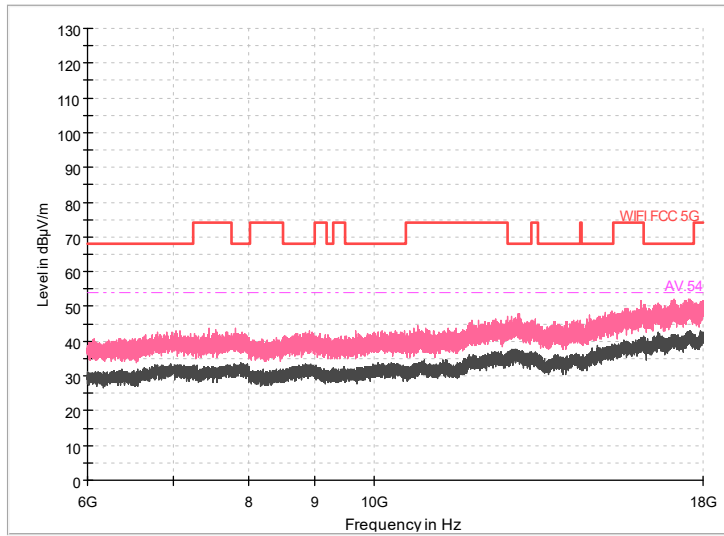

Full Spectrum

Frequency Range: 6GHz -18GHz
Detector: Av mode and PK mode
Test Mode: 802.11ac(VHT40)

Frequency Range: 18GHz -40GHz
Detector: Av mode and PK mode
Test Mode: 802.11ac(VHT40)

Carrier frequency (MHz): 5590
Channel No.:118

Full Spectrum

Comment

Frequency Range: 30MHz -1GHz
Detector: Av mode and PK mode
Modulation type: 802.11n(HT40)

Full Spectrum

Frequency Range: 1GHz -6GHz
Detector: Av mode and PK mode
Modulation type: 802.11n(HT40)

Full Spectrum

Frequency Range: 6GHz -18GHz
Detector: Av mode and PK mode
Modulation type: 802.11n(HT40)

Frequency Range: 18GHz -40GHz
Detector: Av mode and PK mode
Modulation type: 802.11n(HT40)

Full Spectrum