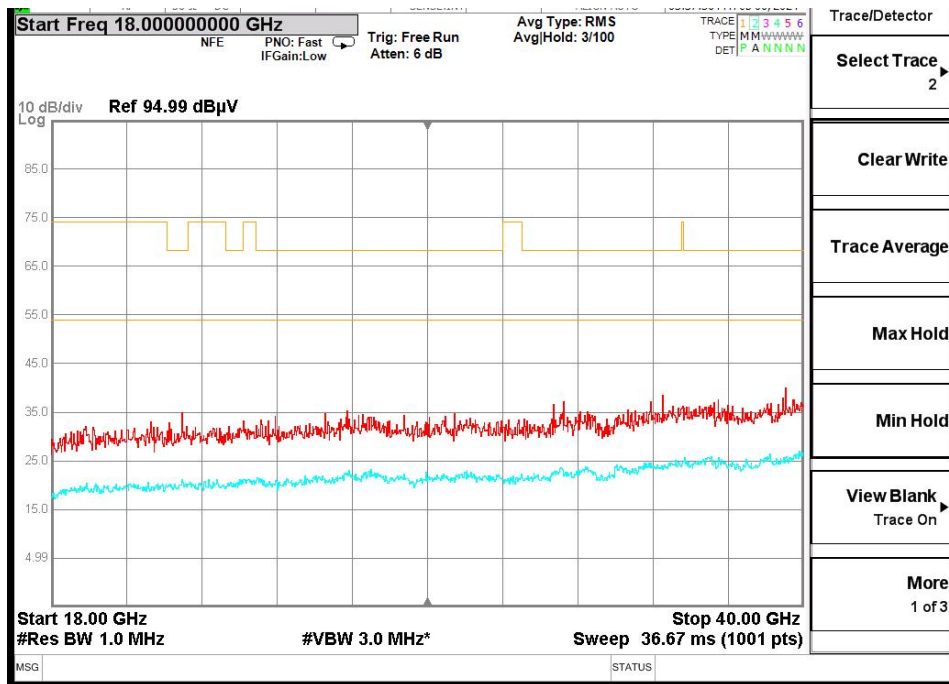

Full Spectrum

Comment

Frequency Range: 30MHz -1GHz
Detector: Av mode and PK mode
Modulation type: 802.11a

Full Spectrum

Frequency Range: 1GHz -6GHz
Detector: Av mode and PK mode
Modulation type: 802.11a

Full Spectrum

Frequency Range: 6GHz -18GHz
Detector: Av mode and PK mode
Modulation type: 802.11a

Frequency Range: 18GHz -40GHz
Detector: Av mode and PK mode
Modulation type: 802.11a

Full Spectrum

— Preview Result 1-PK+
— FCC PART 15 B_Radiated Disturbances @ 10m_QP
◆ Final_Result QPK