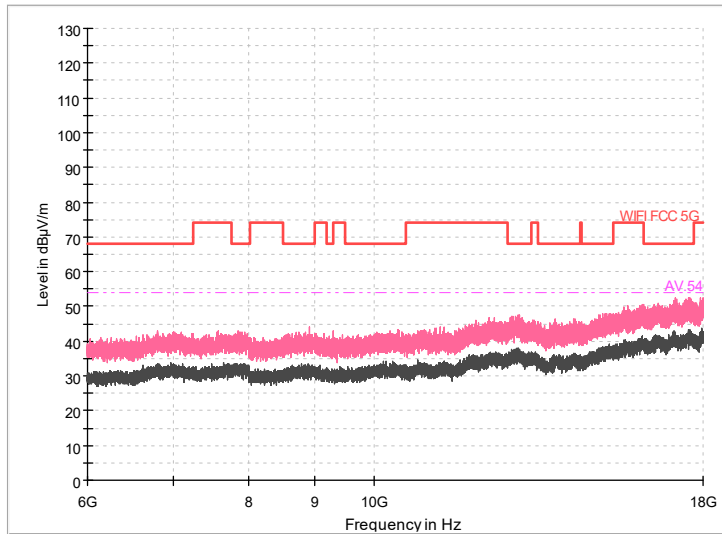

Frequency Range: 6GHz -18GHz
Detector: Av mode and PK mode
Modulation type: 802.11a

Frequency Range: 18GHz -40GHz
Detector: Av mode and PK mode
Modulation type: 802.11a

Full Spectrum

— Preview Result 1-PK+
— FCC PART 15 B_Radiated Disturbances @ 10m_QP
◆ Final_Result QPK

Comment

Frequency Range: 30MHz -1GHz
Detector: Av mode and PK mode
Modulation type: 802.11n(HT20)

Full Spectrum

Frequency Range: 1GHz -6GHz
Detector: Av mode and PK mode
Modulation type: 802.11n(HT20)

Full Spectrum

Frequency Range: 6GHz -18GHz
Detector: Av mode and PK mode
Modulation type: 802.11n(HT20)

Frequency Range: 18GHz -40GHz
Detector: Av mode and PK mode
Modulation type: 802.11n(HT20)

Full Spectrum

Frequency Range: 30MHz -1GHz
Detector: Av mode and PK mode
Test Mode: 802.11ac(VHT20)

Full Spectrum

Frequency Range: 1GHz -6GHz
Detector: Av mode and PK mode
Test Mode: 802.11ac(VHT20)

Full Spectrum

Frequency Range: 6GHz -18GHz
Detector: Av mode and PK mode
Test Mode: 802.11ac(VHT20)

Frequency Range: 18GHz -40GHz
Detector: Av mode and PK mode
Test Mode: 802.11ac(VHT20)