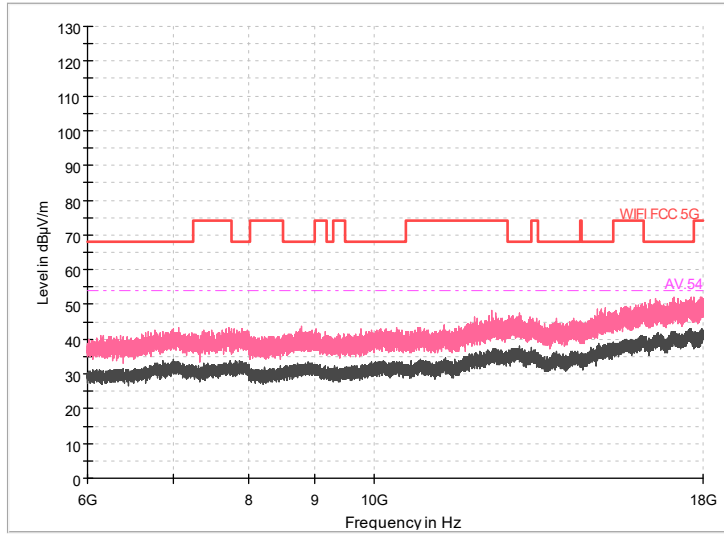

Comment

Frequency Range: 30MHz -1GHz
Detector: Av mode and PK mode
Modulation type: 802.11n(HT20)

Full Spectrum

Frequency Range: 1GHz -6GHz
Detector: Av mode and PK mode
Modulation type: 802.11n(HT20)

Full Spectrum

Frequency Range: 6GHz -18GHz
Detector: Av mode and PK mode
Modulation type: 802.11n(HT20)

Frequency Range: 18GHz -40GHz
Detector: Av mode and PK mode
Modulation type: 802.11n(HT20)

Full Spectrum

Frequency Range: 30MHz -1GHz
Detector: Av mode and PK mode
Test Mode: 802.11ac(VHT20)

Full Spectrum

Frequency Range: 1GHz -6GHz
Detector: Av mode and PK mode
Test Mode: 802.11ac(VHT20)

Full Spectrum

Frequency Range: 6GHz -18GHz
Detector: Av mode and PK mode
Test Mode: 802.11ac(VHT20)

Frequency Range: 18GHz -40GHz
Detector: Av mode and PK mode
Test Mode: 802.11ac(VHT20)