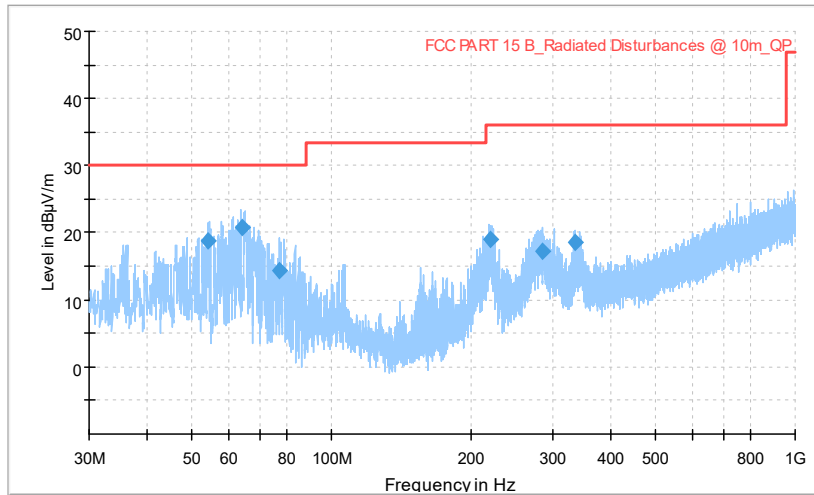

Full Spectrum

— Preview Result 1-PK+
— FCC PART 15 B_Radiated Disturbances @ 10m_QP
◆ Final_Result QPK

Comment

Frequency Range: 30MHz -1GHz
Detector: Av mode and PK mode
Modulation type: 802.11n(HT40)