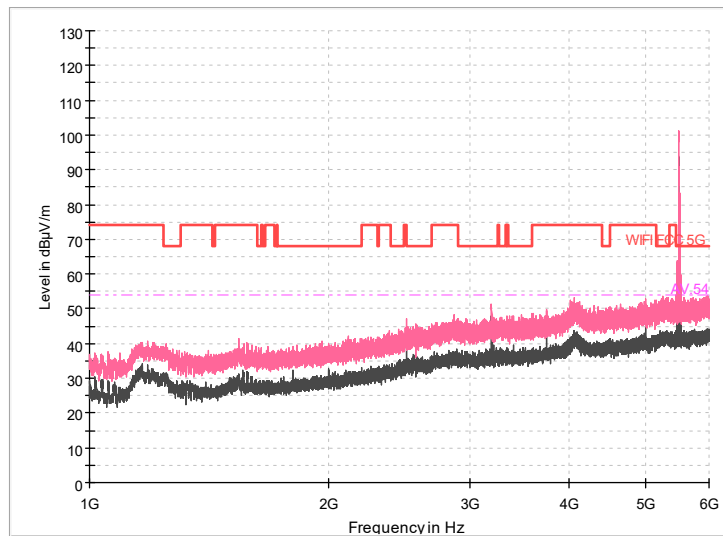

Frequency Range: 1GHz -6GHz
Detector: Av mode and PK mode
Modulation type: 802.11a

Full Spectrum

Frequency Range: 6GHz -18GHz
Detector: Av mode and PK mode
Modulation type: 802.11a

Frequency Range: 18GHz -40GHz
Detector: Av mode and PK mode
Modulation type: 802.11a

Full Spectrum

— Preview Result 1-PK+
— FCC PART 15 B_Radiated Disturbances @ 10m_QP
◆ Final_Result QPK

Comment

Frequency Range: 30MHz -1GHz
 Detector: Av mode and PK mode
 Modulation type: 802.11n(HT20)

Full Spectrum

Frequency Range: 1GHz -6GHz
 Detector: Av mode and PK mode
 Modulation type: 802.11n(HT20)

Full Spectrum

Frequency Range: 6GHz -18GHz
Detector: Av mode and PK mode
Modulation type: 802.11n(HT20)

Frequency Range: 18GHz -40GHz
Detector: Av mode and PK mode
Modulation type: 802.11n(HT20)

Full Spectrum

Frequency Range: 30MHz -1GHz
Detector: Av mode and PK mode
Test Mode: 802.11ac(VHT20)

Full Spectrum

Frequency Range: 1GHz -6GHz
Detector: Av mode and PK mode
Test Mode: 802.11ac(VHT20)

Full Spectrum