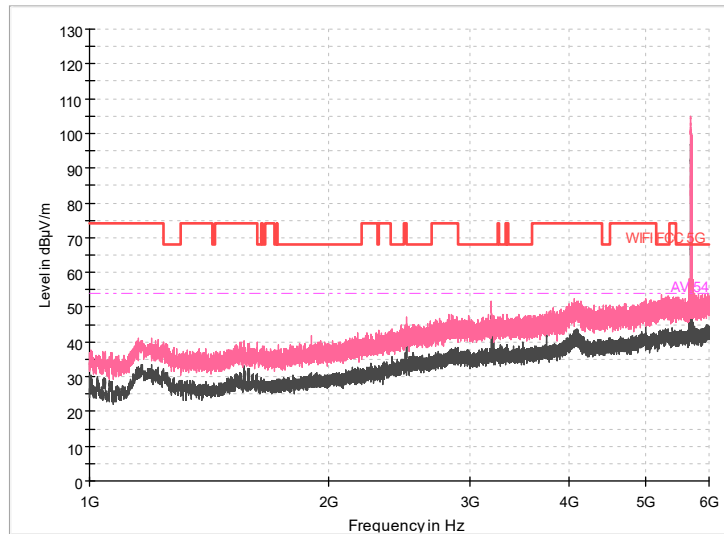

Comment

Frequency Range: 30MHz -1GHz
Detector: Av mode and PK mode
Modulation type: 802.11n(HT20)

Full Spectrum

Frequency Range: 1GHz -6GHz
Detector: Av mode and PK mode
Modulation type: 802.11n(HT20)

Full Spectrum

Frequency Range: 6GHz -18GHz
Detector: Av mode and PK mode
Modulation type: 802.11n(HT20)

Frequency Range: 18GHz -40GHz
Detector: Av mode and PK mode
Modulation type: 802.11n(HT20)

Full Spectrum

Frequency Range: 30MHz -1GHz
Detector: Av mode and PK mode
Test Mode: 802.11ac(VHT20)

Full Spectrum

Frequency Range: 1GHz -6GHz
Detector: Av mode and PK mode
Test Mode: 802.11ac(VHT20)

Full Spectrum

Frequency Range: 6GHz -18GHz
Detector: Av mode and PK mode
Test Mode: 802.11ac(VHT20)

Frequency Range: 18GHz -40GHz
Detector: Av mode and PK mode
Test Mode: 802.11ac(VHT20)