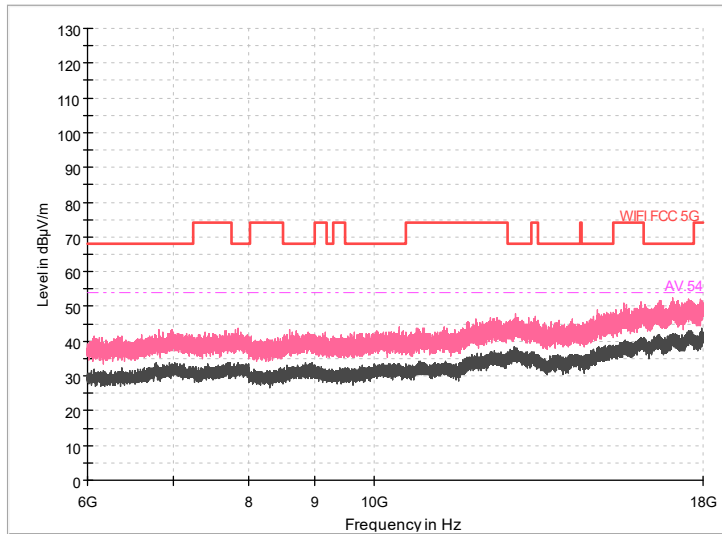

Frequency Range: 6GHz -18GHz
Detector: Av mode and PK mode
Test Mode: 802.11ac(VHT80)

Frequency Range: 18GHz -40GHz
Detector: Av mode and PK mode
Test Mode: 802.11ac(VHT80)

Carrier frequency (MHz): 5500
Channel No.:100

Full Spectrum

— Preview Result 1-PK+
— FCC PART 15 B_Radiated Disturbances @ 10m_QP
◆ Final_Result QPK

Comment

Frequency Range: 30MHz -1GHz
Detector: Av mode and PK mode
Modulation type: 802.11a

Full Spectrum

Frequency Range: 1GHz -6GHz
Detector: Av mode and PK mode
Modulation type: 802.11a

Full Spectrum

Frequency Range: 6GHz -18GHz
Detector: Av mode and PK mode
Modulation type: 802.11a

Frequency Range: 18GHz -40GHz
Detector: Av mode and PK mode
Modulation type: 802.11a

Full Spectrum

— Preview Result 1-PK+
— FCC PART 15 B_Radiated Disturbances @ 10m_QP
◆ Final_Result QPK

Comment

Frequency Range: 30MHz -1GHz
 Detector: Av mode and PK mode
 Modulation type: 802.11n(HT20)

Full Spectrum