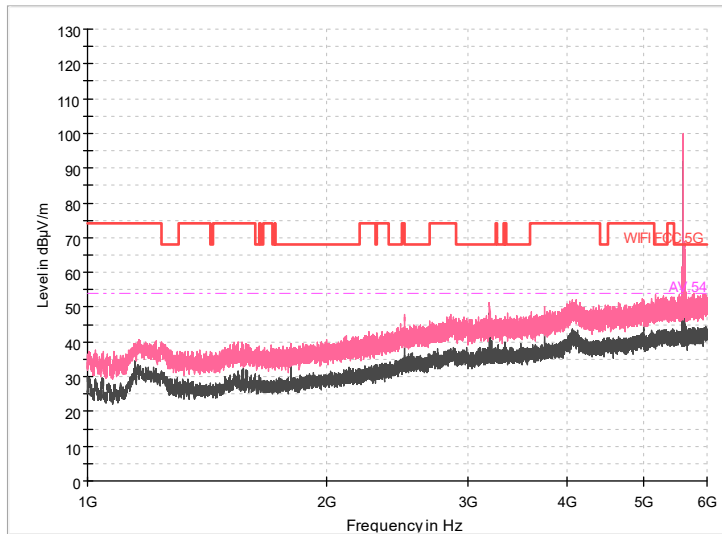

Full Spectrum

Comment

Frequency Range: 30MHz -1GHz
Detector: Av mode and PK mode
Modulation type: 802.11a

Full Spectrum

Frequency Range: 1GHz -6GHz
Detector: Av mode and PK mode
Modulation type: 802.11a

Frequency Range: 6GHz -18GHz
Detector: Av mode and PK mode
Modulation type: 802.11a

Frequency Range: 18GHz -40GHz
Detector: Av mode and PK mode
Modulation type: 802.11a

Full Spectrum

— Preview Result 1-PK+
— FCC PART 15 B_Radiated Disturbances @ 10m_QP
◆ Final_Result QPK

Comment

Frequency Range: 30MHz -1GHz
Detector: Av mode and PK mode
Modulation type: 802.11n(HT20)

Full Spectrum

Frequency Range: 1GHz -6GHz
Detector: Av mode and PK mode
Modulation type: 802.11n(HT20)

Frequency Range: 6GHz -18GHz
Detector: Av mode and PK mode
Modulation type: 802.11n(HT20)

Frequency Range: 18GHz -40GHz
Detector: Av mode and PK mode
Modulation type: 802.11n(HT20)

Full Spectrum

Frequency Range: 30MHz -1GHz
Detector: Av mode and PK mode
Test Mode: 802.11ac(VHT20)

Full Spectrum

Frequency Range: 1GHz -6GHz
Detector: Av mode and PK mode
Test Mode: 802.11ac(VHT20)

Full Spectrum