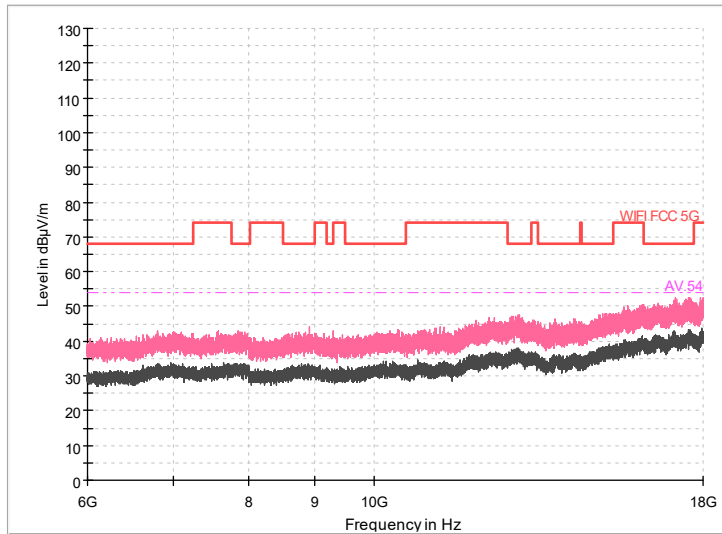

Frequency Range: 6GHz -18GHz
Detector: Av mode and PK mode
Test Mode: 802.11ac(VHT20)

Frequency Range: 18GHz -40GHz
Detector: Av mode and PK mode
Test Mode: 802.11ac(VHT20)

Carrier frequency (MHz): 5700
Channel No.:140

Full Spectrum

Comment

Frequency Range: 30MHz -1GHz
Detector: Av mode and PK mode
Modulation type: 802.11a

Full Spectrum

Frequency Range: 1GHz -6GHz
Detector: Av mode and PK mode
Modulation type: 802.11a

Full Spectrum

Frequency Range: 6GHz -18GHz
Detector: Av mode and PK mode
Modulation type: 802.11a

Frequency Range: 18GHz -40GHz
Detector: Av mode and PK mode
Modulation type: 802.11a

Full Spectrum

— Preview Result 1-PK+
— FCC PART 15 B_Radiated Disturbances @ 10m_QP
◆ Final_Result QPK