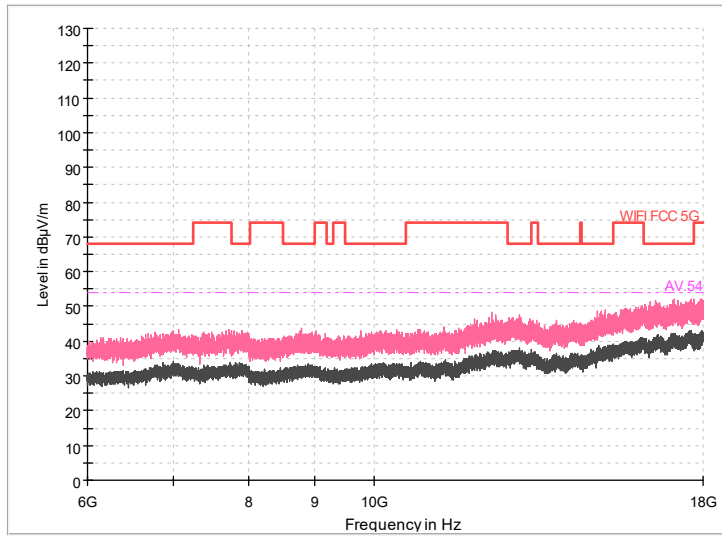

Full Spectrum

Frequency Range: 1GHz -6GHz
Detector: Av mode and PK mode
Test Mode: 802.11ac(VHT20)

Full Spectrum

Frequency Range: 6GHz -18GHz
Detector: Av mode and PK mode
Test Mode: 802.11ac(VHT20)

Frequency Range: 18GHz -40GHz
Detector: Av mode and PK mode
Test Mode: 802.11ac(VHT20)

Carrier frequency (MHz): 5510
Channel No.:102

Full Spectrum

Comment

Frequency Range: 30MHz -1GHz
Detector: Av mode and PK mode
Modulation type: 802.11n(HT40)

Full Spectrum

Frequency Range: 1GHz -6GHz
Detector: Av mode and PK mode
Modulation type: 802.11n(HT40)

Full Spectrum

Frequency Range: 6GHz -18GHz
Detector: Av mode and PK mode
Modulation type: 802.11n(HT40)

Frequency Range: 18GHz -40GHz
Detector: Av mode and PK mode
Modulation type: 802.11n(HT40)

Full Spectrum