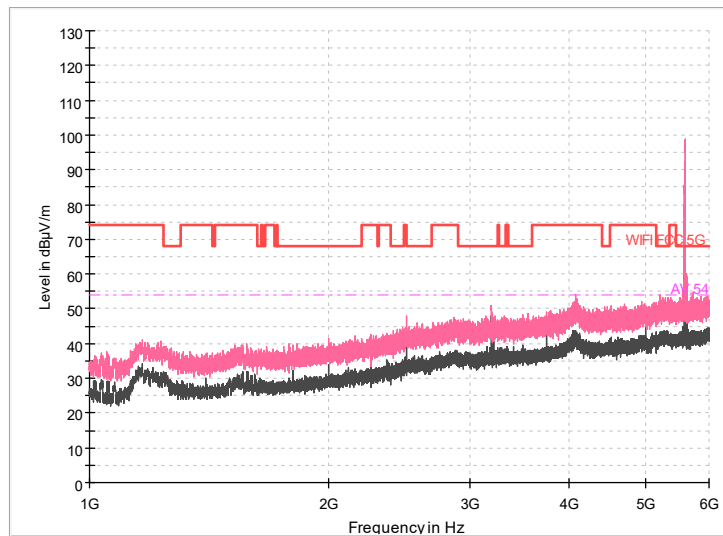

Full Spectrum

Frequency Range: 30MHz -1GHz
Detector: Av mode and PK mode
Test Mode: 802.11ac(VHT20)

Full Spectrum

Frequency Range: 1GHz -6GHz
Detector: Av mode and PK mode
Test Mode: 802.11ac(VHT20)

Full Spectrum

Frequency Range: 6GHz -18GHz
Detector: Av mode and PK mode
Test Mode: 802.11ac(VHT20)

Frequency Range: 18GHz -40GHz
Detector: Av mode and PK mode
Test Mode: 802.11ac(VHT20)

Carrier frequency (MHz): 5600
Channel No.:120

Full Spectrum

Comment

Frequency Range: 30MHz -1GHz
Detector: Av mode and PK mode
Modulation type: 802.11a

Full Spectrum

Frequency Range: 1GHz -6GHz
Detector: Av mode and PK mode
Modulation type: 802.11a

Frequency Range: 6GHz -18GHz
Detector: Av mode and PK mode
Modulation type: 802.11a