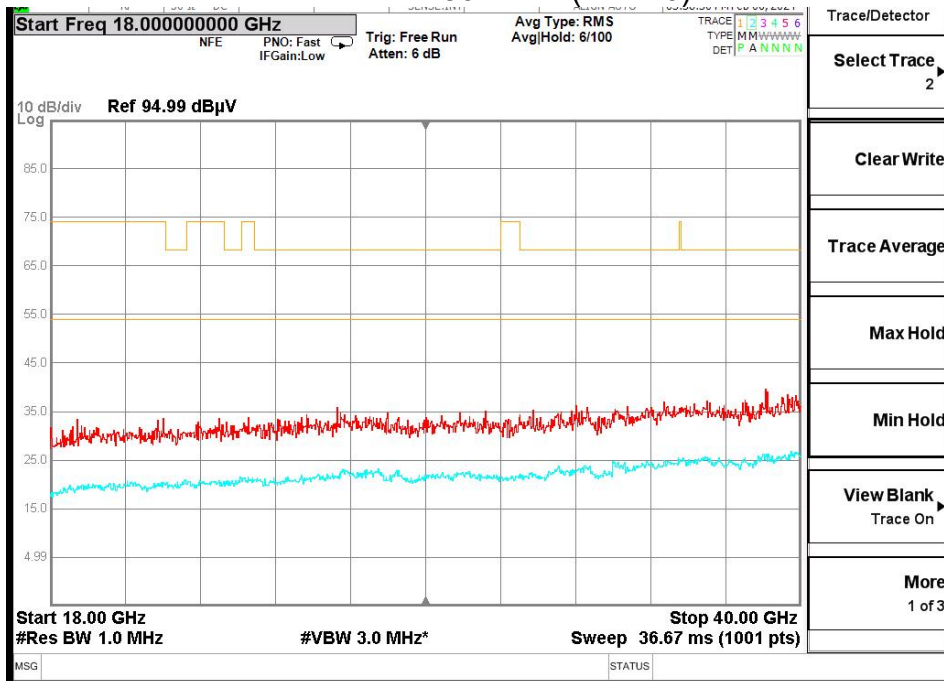

Full Spectrum

Frequency Range: 6GHz -18GHz
Detector: Av mode and PK mode
Modulation type: 802.11n(HT40)

Frequency Range: 18GHz -40GHz
Detector: Av mode and PK mode
Modulation type: 802.11n(HT40)

Full Spectrum

Preview Result 1-PK+ FCC PART15 Final_Result QPK

Comment

Frequency Range: 30MHz -1GHz
Detector: Av mode and PK mode
Test Mode: 802.11ac(VHT40)

Full Spectrum

Frequency Range: 1GHz -6GHz
Detector: Av mode and PK mode
Test Mode: 802.11ac(VHT40)

Full Spectrum

Frequency Range: 6GHz -18GHz
Detector: Av mode and PK mode
Test Mode: 802.11ac(VHT40)

Frequency Range: 18GHz -40GHz
Detector: Av mode and PK mode
Test Mode: 802.11ac(VHT40)

Carrier frequency (MHz): 5590
Channel No.:118