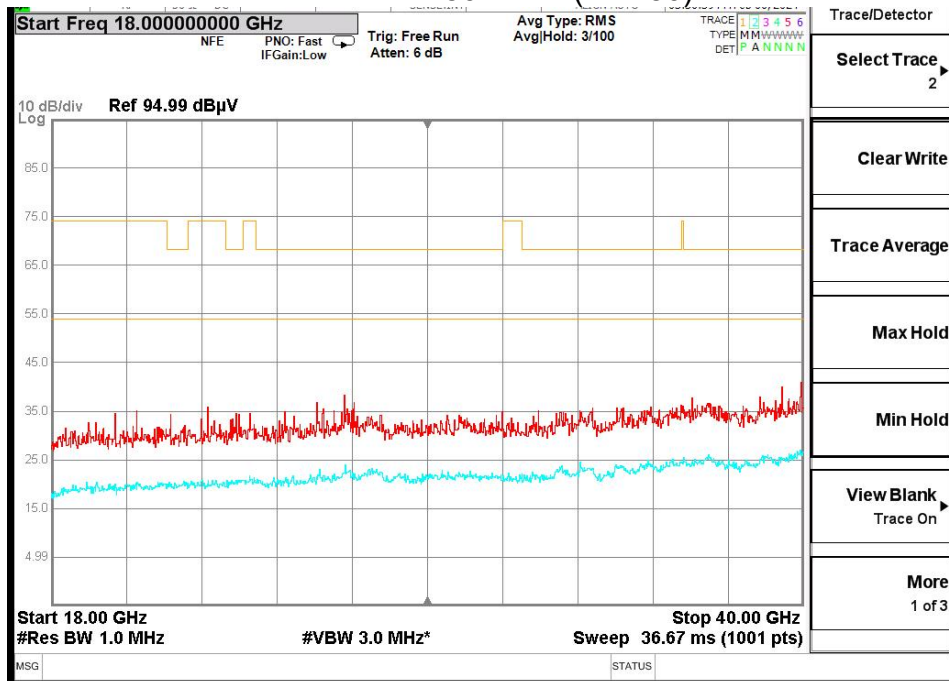

Frequency Range: 6GHz -18GHz
Detector: Av mode and PK mode
Test Mode: 802.11ac(VHT80)