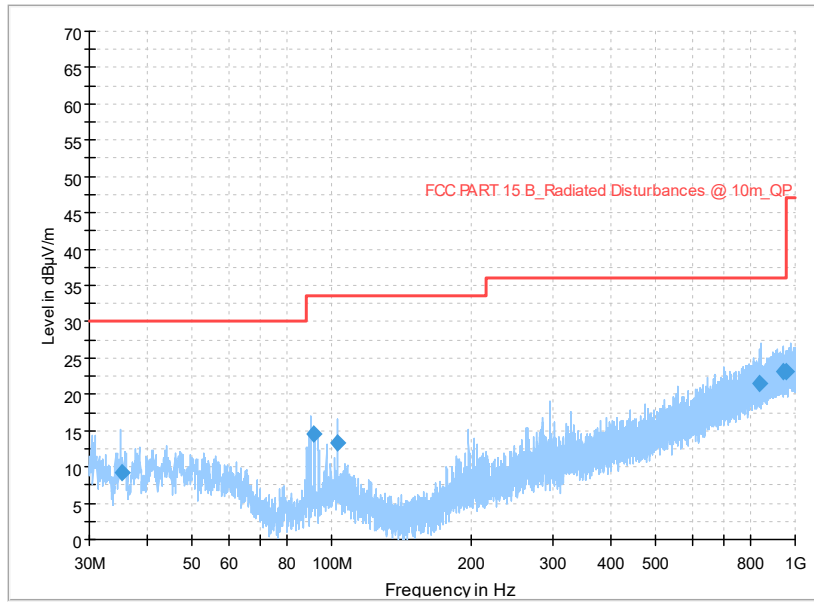

Frequency Range: 1GHz -6GHz
Detector: Av mode and PK mode
Modulation type: 802.11n(HT40)

Full Spectrum

Frequency Range: 6GHz -18GHz
Detector: Av mode and PK mode
Modulation type: 802.11n(HT40)

Frequency Range: 18GHz -40GHz
Detector: Av mode and PK mode
Modulation type: 802.11n(HT40)

Full Spectrum

Frequency Range: 30MHz -1GHz
Detector: Av mode and PK mode
Test Mode: 802.11ac(VHT40)

Full Spectrum

Frequency Range: 1GHz -6GHz
Detector: Av mode and PK mode
Test Mode: 802.11ac(VHT40)

Frequency Range: 6GHz -18GHz
Detector: Av mode and PK mode
Test Mode: 802.11ac(VHT40)