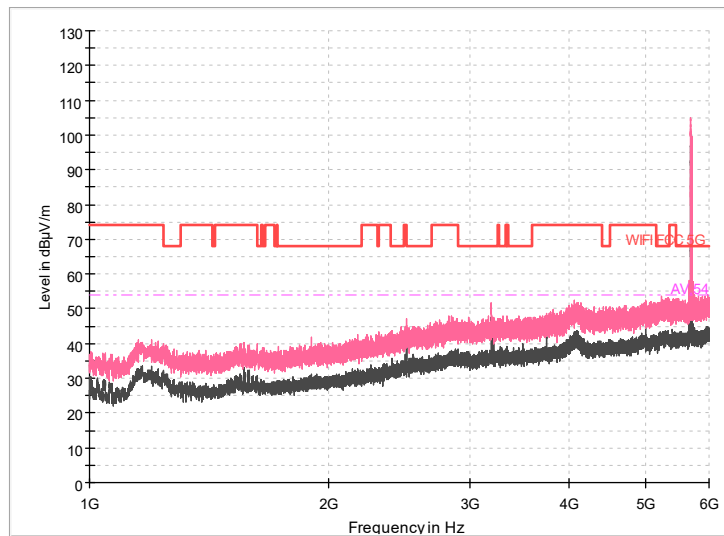

Full Spectrum

Comment

Frequency Range: 30MHz -1GHz
Detector: Av mode and PK mode
Modulation type: 802.11a

Full Spectrum

Frequency Range: 1GHz -6GHz
Detector: Av mode and PK mode
Modulation type: 802.11a

Full Spectrum

Frequency Range: 6GHz -18GHz
Detector: Av mode and PK mode
Modulation type: 802.11a

Frequency Range: 18GHz -40GHz
Detector: Av mode and PK mode
Modulation type: 802.11a

Full Spectrum

— Preview Result 1-PK+
— FCC PART 15 B_Radiated Disturbances @ 10m_QP
◆ Final_Result QPK

Comment

Frequency Range: 30MHz -1GHz
Detector: Av mode and PK mode
Modulation type: 802.11n(HT20)

Full Spectrum

Frequency Range: 1GHz -6GHz
Detector: Av mode and PK mode
Modulation type: 802.11n(HT20)

Full Spectrum

Frequency Range: 6GHz -18GHz
Detector: Av mode and PK mode
Modulation type: 802.11n(HT20)

Frequency Range: 18GHz -40GHz
Detector: Av mode and PK mode
Modulation type: 802.11n(HT20)

Full Spectrum

Frequency Range: 30MHz -1GHz
Detector: Av mode and PK mode
Test Mode: 802.11ac(VHT20)