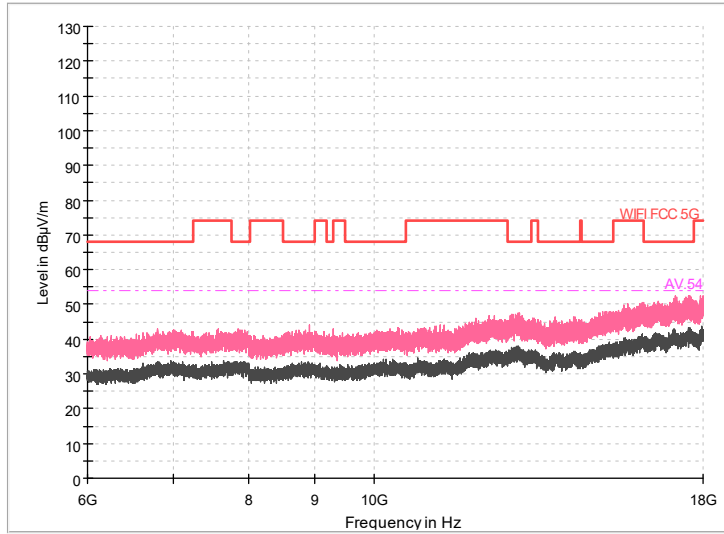

Frequency Range: 1GHz -6GHz
 Detector: Av mode and PK mode
 Modulation type: 802.11n(HT20)

Full Spectrum

Frequency Range: 6GHz -18GHz
Detector: Av mode and PK mode
Modulation type: 802.11n(HT20)

Frequency Range: 18GHz -40GHz
Detector: Av mode and PK mode
Modulation type: 802.11n(HT20)

Full Spectrum

Frequency Range: 30MHz -1GHz
Detector: Av mode and PK mode
Test Mode: 802.11ac(VHT20)

Full Spectrum

Frequency Range: 1GHz -6GHz
Detector: Av mode and PK mode
Test Mode: 802.11ac(VHT20)

Full Spectrum

Frequency Range: 6GHz -18GHz
Detector: Av mode and PK mode
Test Mode: 802.11ac(VHT20)

Frequency Range: 18GHz -40GHz
Detector: Av mode and PK mode
Test Mode: 802.11ac(VHT20)

Carrier frequency (MHz): 5600
Channel No.:120