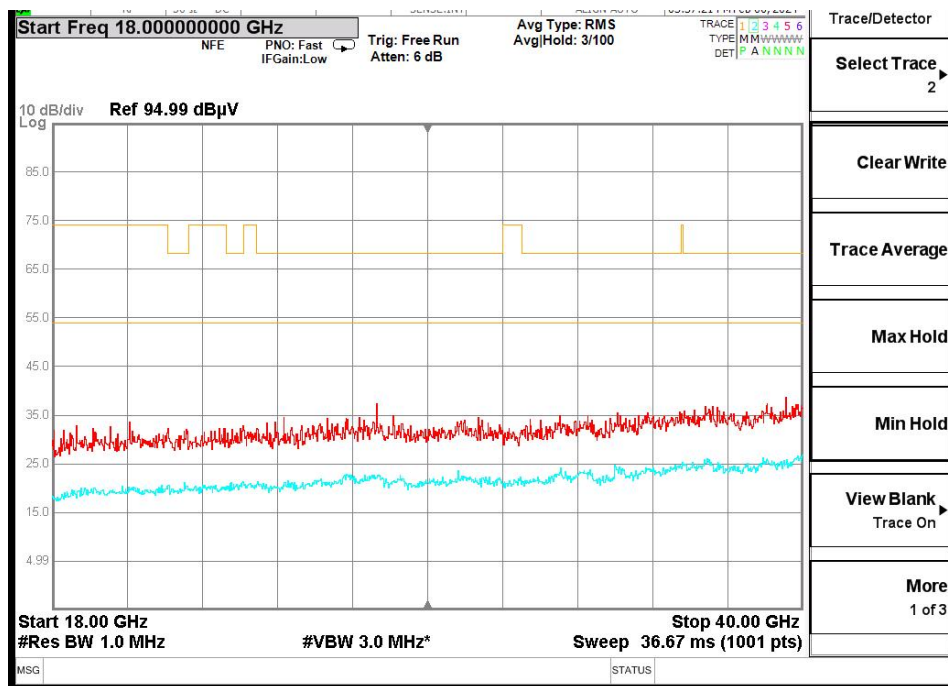

Frequency Range: 18GHz -40GHz
Detector: Av mode and PK mode
Modulation type: 802.11a

Full Spectrum

— Preview Result 1-PK+
— FCC PART 15 B_Radiated Disturbances @ 10m_QP
◆ Final_Result QPK

Comment

Frequency Range: 30MHz -1GHz
Detector: Av mode and PK mode
Modulation type: 802.11n(HT20)

Full Spectrum

Frequency Range: 1GHz -6GHz
Detector: Av mode and PK mode
Modulation type: 802.11n(HT20)

Frequency Range: 6GHz -18GHz
Detector: Av mode and PK mode
Modulation type: 802.11n(HT20)

Frequency Range: 18GHz -40GHz
Detector: Av mode and PK mode
Modulation type: 802.11n(HT20)