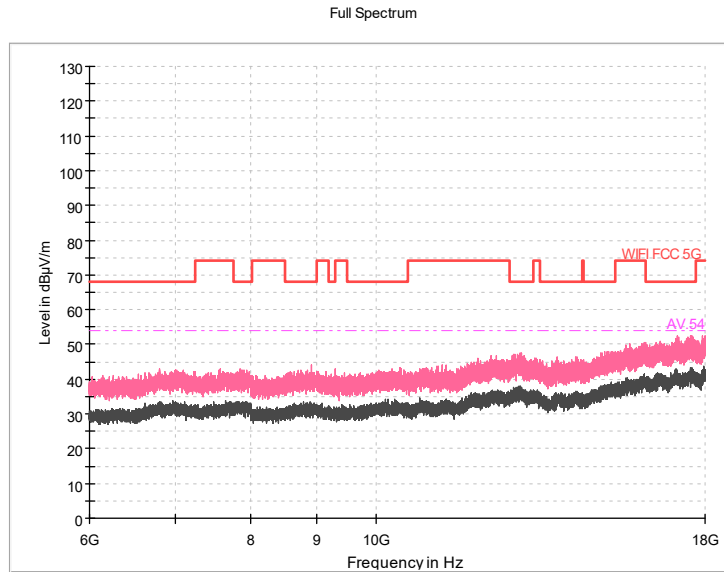

Full Spectrum

Comment

Frequency Range: 30MHz -1GHz
Detector: Av mode and PK mode
Modulation type: 802.11a

Full Spectrum

Frequency Range: 1GHz -6GHz
Detector: Av mode and PK mode
Modulation type: 802.11a

Frequency Range: 6GHz -18GHz
Detector: Av mode and PK mode
Modulation type: 802.11a

Frequency Range: 18GHz -40GHz
Detector: Av mode and PK mode
Modulation type: 802.11a

Full Spectrum

— Preview Result 1-PK+
— FCC PART 15 B_Radiated Disturbances @ 10m_QP
◆ Final_Result QPK

Comment

Frequency Range: 30MHz -1GHz
Detector: Av mode and PK mode
Modulation type: 802.11n(HT20)