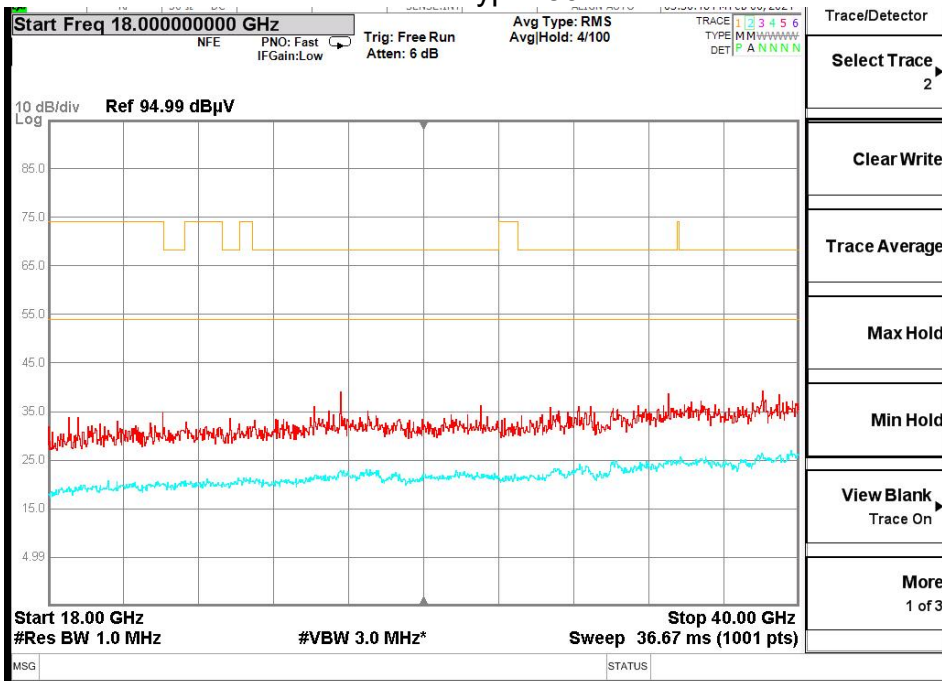

Full Spectrum

— Preview Result 1-PK+
— FCC PART 15 B_Radiated Disturbances @ 10m_QP
◆ Final_Result QPK

Comment

Frequency Range: 30MHz -1GHz
Detector: Av mode and PK mode
Modulation type: 802.11a

Full Spectrum

Frequency Range: 1GHz -6GHz
Detector: Av mode and PK mode
Modulation type: 802.11a

Full Spectrum

Frequency Range: 6GHz -18GHz
Detector: Av mode and PK mode
Modulation type: 802.11a

Frequency Range: 18GHz -40GHz
Detector: Av mode and PK mode
Modulation type: 802.11a