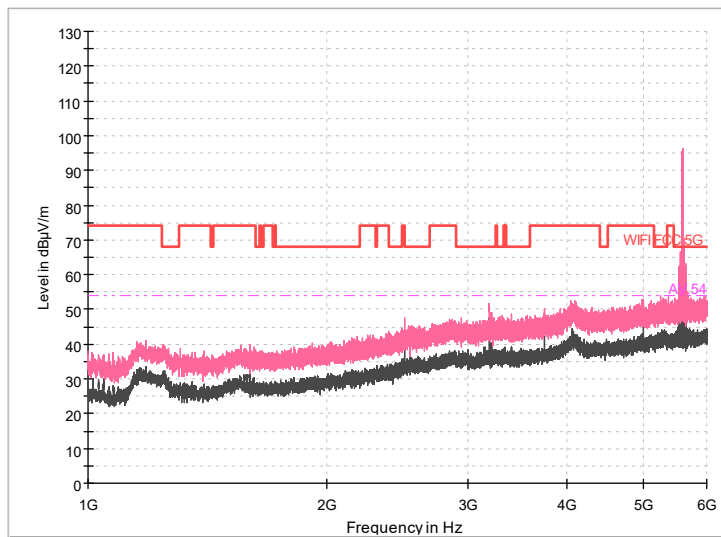

Preview Result 1-PK+ FCC PART15 Final_Result QPK

Comment

Frequency Range: 30MHz -1GHz
Detector: Av mode and PK mode
Test Mode: 802.11ac(VHT40)

Full Spectrum

Frequency Range: 1GHz -6GHz
Detector: Av mode and PK mode
Test Mode: 802.11ac(VHT40)

Full Spectrum

Frequency Range: 6GHz -18GHz
Detector: Av mode and PK mode
Test Mode: 802.11ac(VHT40)

Frequency Range: 18GHz -40GHz
Detector: Av mode and PK mode
Test Mode: 802.11ac(VHT40)

Carrier frequency (MHz): 5590
Channel No.:118

Full Spectrum

Comment

Frequency Range: 30MHz -1GHz
Detector: Av mode and PK mode
Modulation type: 802.11n(HT40)

Full Spectrum

Frequency Range: 1GHz -6GHz
Detector: Av mode and PK mode
Modulation type: 802.11n(HT40)

Full Spectrum

Frequency Range: 6GHz -18GHz
Detector: Av mode and PK mode
Modulation type: 802.11n(HT40)

Frequency Range: 18GHz -40GHz
Detector: Av mode and PK mode
Modulation type: 802.11n(HT40)

Full Spectrum