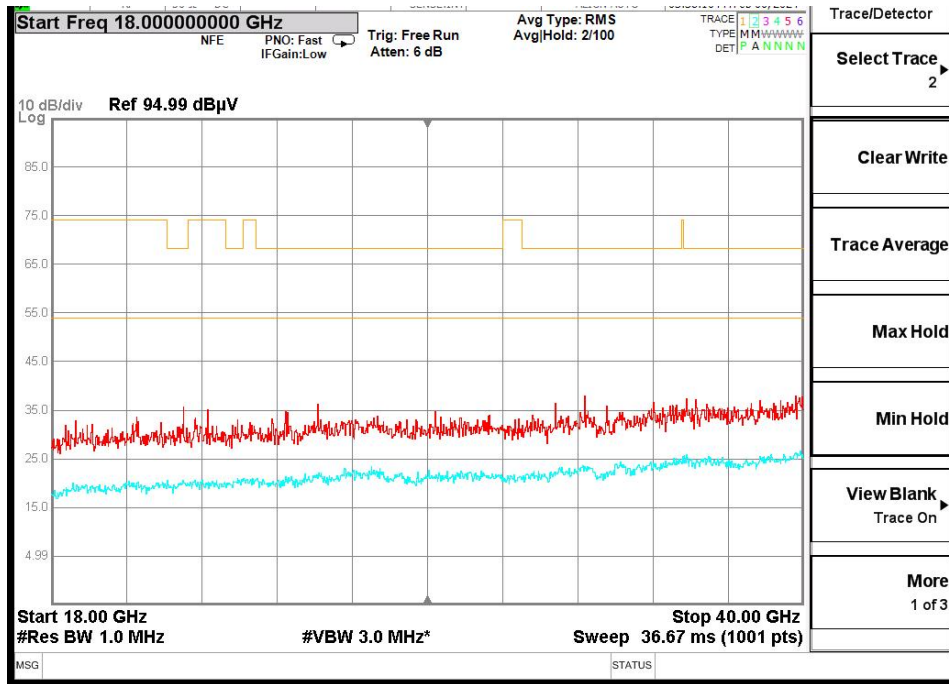

Full Spectrum

Frequency Range: 1GHz -6GHz
Detector: Av mode and PK mode
Test Mode: 802.11ac(VHT20)

Full Spectrum

Frequency Range: 6GHz -18GHz
Detector: Av mode and PK mode
Test Mode: 802.11ac(VHT20)

Frequency Range: 18GHz -40GHz
Detector: Av mode and PK mode
Test Mode: 802.11ac(VHT20)

Carrier frequency (MHz): 5510
Channel No.:102

Full Spectrum

Comment

Frequency Range: 30MHz -1GHz
Detector: Av mode and PK mode
Modulation type: 802.11n(HT40)

Full Spectrum

Frequency Range: 1GHz -6GHz
Detector: Av mode and PK mode
Modulation type: 802.11n(HT40)

Full Spectrum

Frequency Range: 6GHz -18GHz
Detector: Av mode and PK mode
Modulation type: 802.11n(HT40)

Frequency Range: 18GHz -40GHz
Detector: Av mode and PK mode
Modulation type: 802.11n(HT40)

Full Spectrum