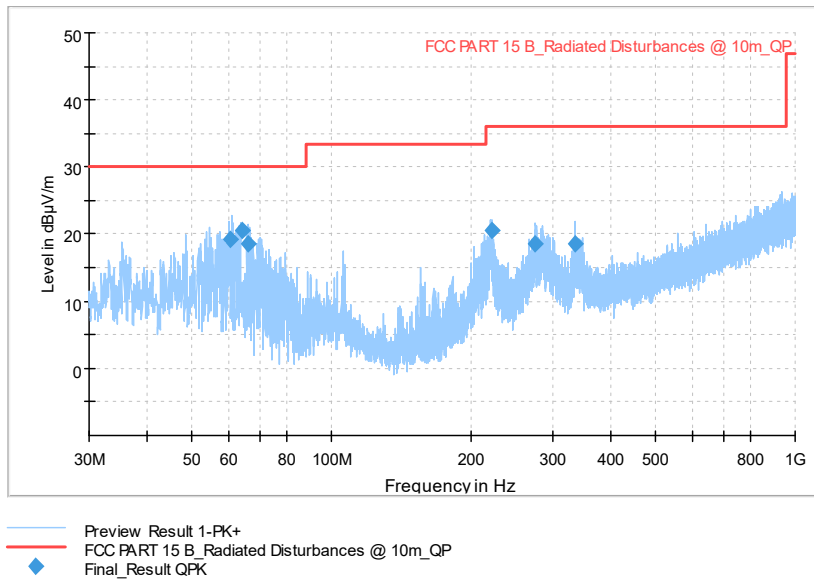

Carrier frequency (MHz): 5510
Channel No.:102

Full Spectrum

Comment

Frequency Range: 30MHz -1GHz
Detector: Av mode and PK mode
Modulation type: 802.11n(HT40)