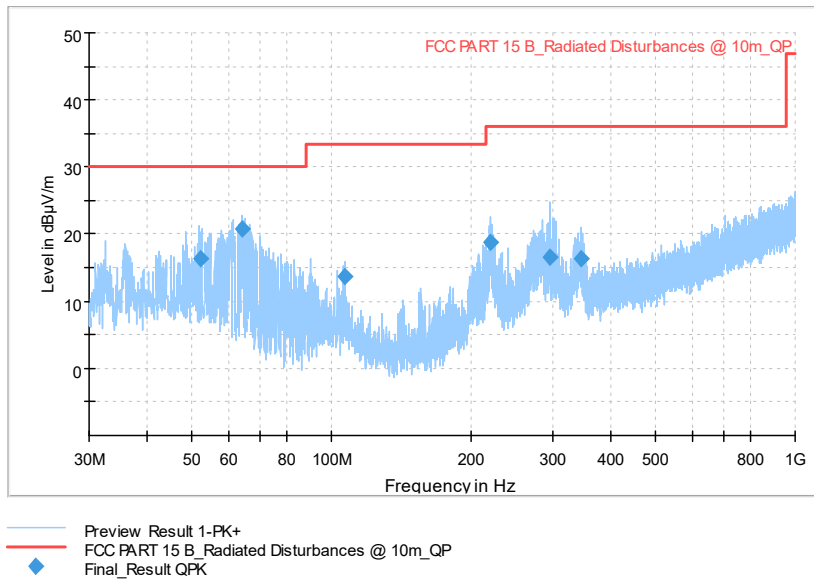

Carrier frequency (MHz): 5700
Channel No.:140

Full Spectrum

Comment

Frequency Range: 30MHz -1GHz
Detector: Av mode and PK mode
Modulation type: 802.11a