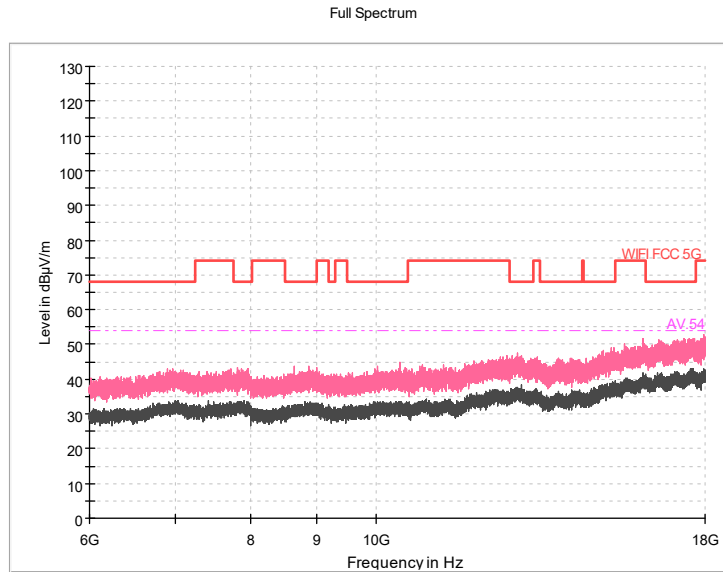

Frequency Range: 1GHz -6GHz
Detector: Av mode and PK mode
Modulation type: 802.11n(HT40)

Full Spectrum

Frequency Range: 6GHz -18GHz
Detector: Av mode and PK mode
Modulation type: 802.11n(HT40)

Frequency Range: 18GHz -40GHz
Detector: Av mode and PK mode
Modulation type: 802.11n(HT40)

Full Spectrum

Frequency Range: 30MHz -1GHz
Detector: Av mode and PK mode
Test Mode: 802.11ac(VHT40)

Full Spectrum

Frequency Range: 1GHz -6GHz
Detector: Av mode and PK mode
Test Mode: 802.11ac(VHT40)

Frequency Range: 6GHz -18GHz
Detector: Av mode and PK mode
Test Mode: 802.11ac(VHT40)

Frequency Range: 18GHz -40GHz
Detector: Av mode and PK mode
Test Mode: 802.11ac(VHT40)

Carrier frequency (MHz): 5530
Channel No.:106