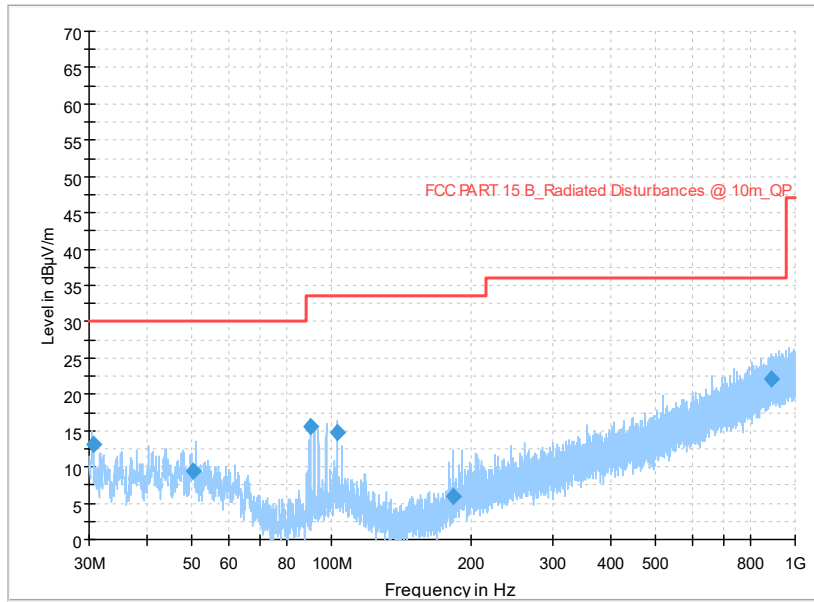

Full Spectrum

Frequency Range: 1GHz -6GHz
Detector: Av mode and PK mode
Modulation type: 802.11n(HT20)

Frequency Range: 6GHz -18GHz
Detector: Av mode and PK mode
Modulation type: 802.11n(HT20)

Frequency Range: 18GHz -40GHz
Detector: Av mode and PK mode
Modulation type: 802.11n(HT20)

Full Spectrum

Frequency Range: 30MHz -1GHz
Detector: Av mode and PK mode
Test Mode: 802.11ac(VHT20)

Full Spectrum

Frequency Range: 1GHz -6GHz
Detector: Av mode and PK mode
Test Mode: 802.11ac(VHT20)

Full Spectrum