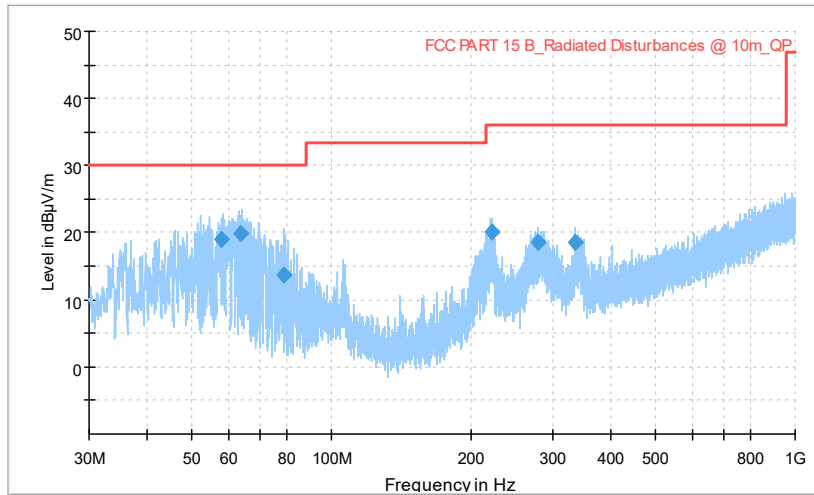

Frequency Range: 1GHz -6GHz
Detector: Av mode and PK mode
Modulation type: 802.11a

Full Spectrum

Frequency Range: 6GHz -18GHz
Detector: Av mode and PK mode
Modulation type: 802.11a

Frequency Range: 18GHz -40GHz
Detector: Av mode and PK mode
Modulation type: 802.11a

Full Spectrum

— Preview Result 1-PK+
— FCC PART 15 B_Radiated Disturbances @ 10m_QP
◆ Final_Result QPK

Comment

Frequency Range: 30MHz -1GHz
 Detector: Av mode and PK mode
 Modulation type: 802.11n(HT20)

Full Spectrum