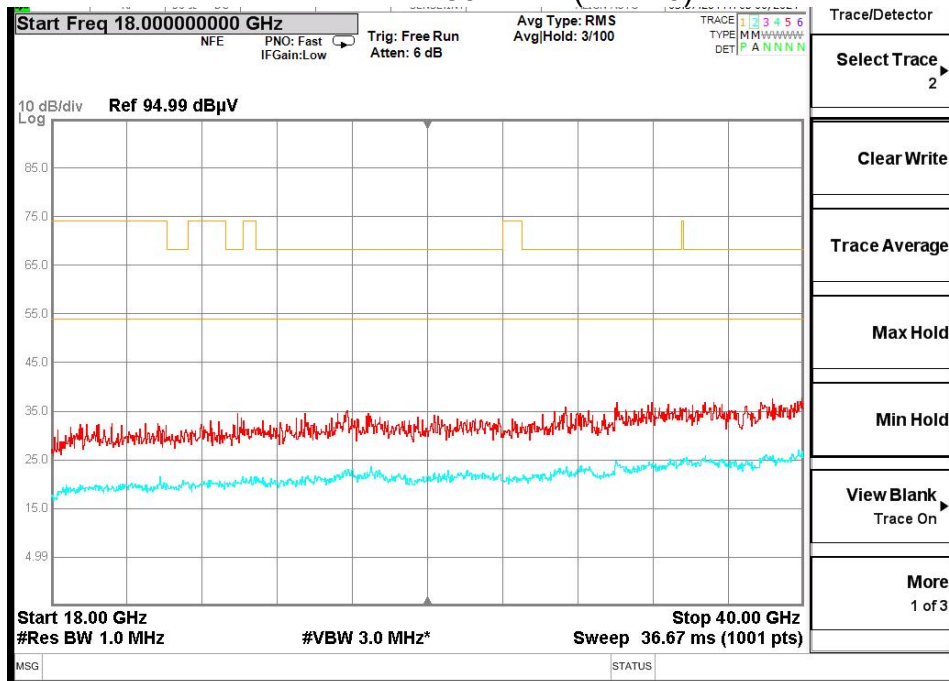

Full Spectrum

Frequency Range: 1GHz -6GHz
Detector: Av mode and PK mode
Modulation type: 802.11n(HT20)

Frequency Range: 6GHz -18GHz
Detector: Av mode and PK mode
Modulation type: 802.11n(HT20)

Frequency Range: 18GHz -40GHz
Detector: Av mode and PK mode
Modulation type: 802.11n(HT20)

Full Spectrum

Frequency Range: 30MHz -1GHz
Detector: Av mode and PK mode
Test Mode: 802.11ac(VHT20)

Full Spectrum

Frequency Range: 1GHz -6GHz
Detector: Av mode and PK mode
Test Mode: 802.11ac(VHT20)

Full Spectrum

Frequency Range: 6GHz -18GHz
Detector: Av mode and PK mode
Test Mode: 802.11ac(VHT20)

Frequency Range: 18GHz -40GHz
Detector: Av mode and PK mode
Test Mode: 802.11ac(VHT20)

Carrier frequency (MHz): 5700
Channel No.:140