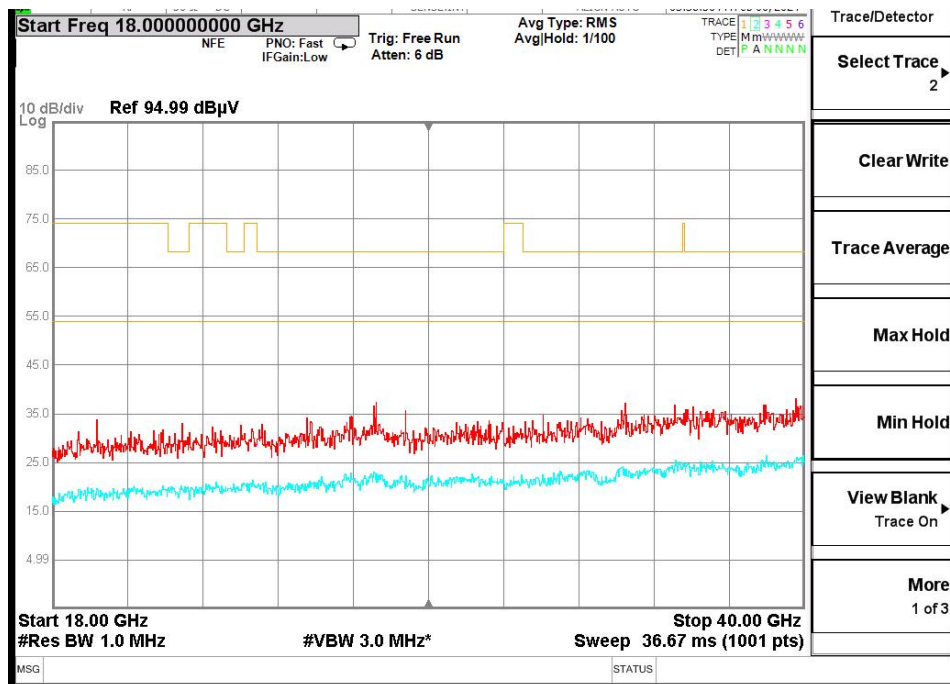

Frequency Range: 1GHz -6GHz
Detector: Av mode and PK mode
Modulation type: 802.11n(HT40)

Full Spectrum

Frequency Range: 6GHz -18GHz
Detector: Av mode and PK mode
Modulation type: 802.11n(HT40)

Frequency Range: 18GHz -40GHz
Detector: Av mode and PK mode
Modulation type: 802.11n(HT40)

Full Spectrum

Frequency Range: 30MHz -1GHz
Detector: Av mode and PK mode
Test Mode: 802.11ac(VHT40)

Full Spectrum

Frequency Range: 1GHz -6GHz
Detector: Av mode and PK mode
Test Mode: 802.11ac(VHT40)

Frequency Range: 6GHz -18GHz
Detector: Av mode and PK mode
Test Mode: 802.11ac(VHT40)

Frequency Range: 18GHz -40GHz
Detector: Av mode and PK mode
Test Mode: 802.11ac(VHT40)

Carrier frequency (MHz): 5530
Channel No.:106