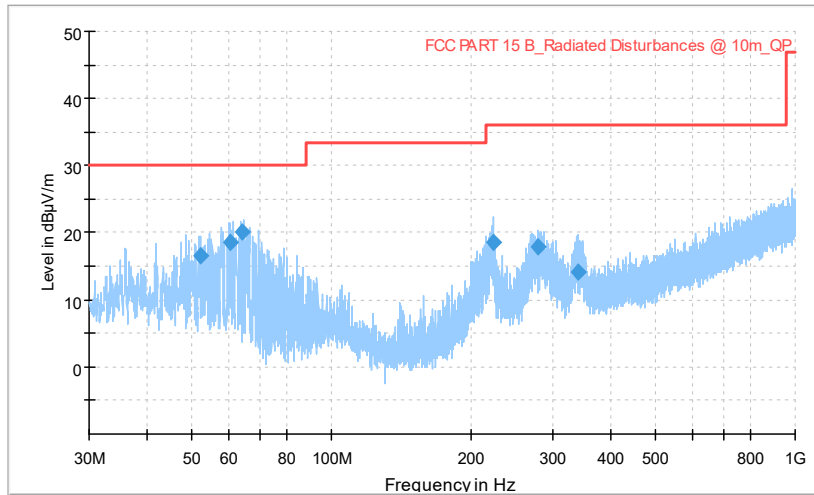

Full Spectrum

— Preview Result 1-PK+
— FCC PART 15 B_Radiated Disturbances @ 10m_QP
◆ Final_Result QPK

Comment

Frequency Range: 30MHz -1GHz
Detector: Av mode and PK mode
Modulation type: 802.11a