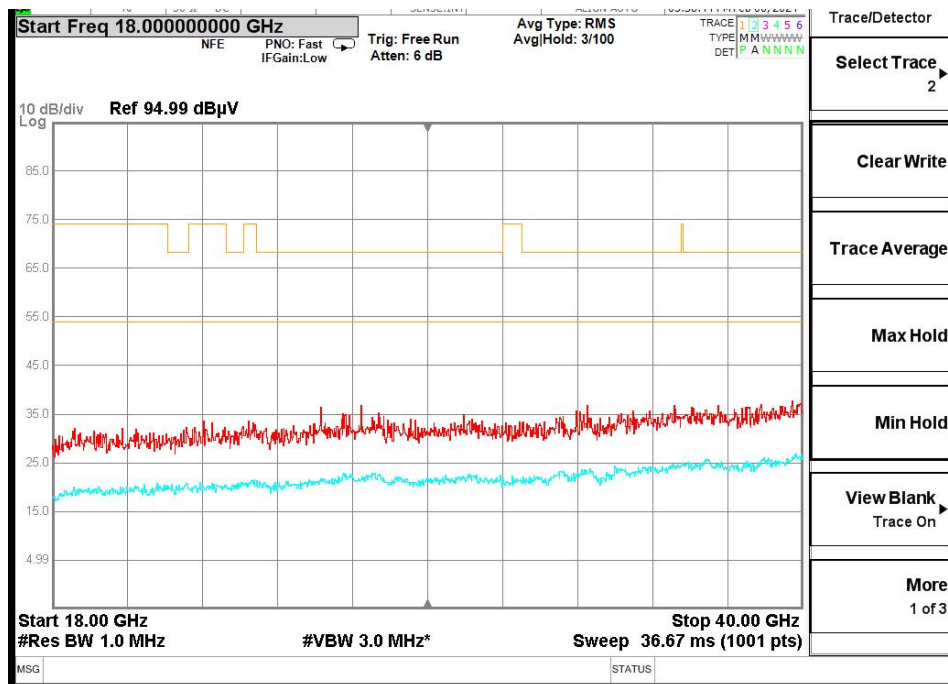

Full Spectrum

Frequency Range: 6GHz -18GHz
Detector: Av mode and PK mode
Modulation type: 802.11n(HT40)

Frequency Range: 18GHz -40GHz
Detector: Av mode and PK mode
Modulation type: 802.11n(HT40)

Full Spectrum

Preview Result 1-PK+ FCC PART15 Final_Result QPK

Comment

Frequency Range: 30MHz -1GHz
Detector: Av mode and PK mode
Test Mode: 802.11ac(VHT40)

Full Spectrum

Frequency Range: 1GHz -6GHz
Detector: Av mode and PK mode
Test Mode: 802.11ac(VHT40)

Frequency Range: 6GHz -18GHz
Detector: Av mode and PK mode
Test Mode: 802.11ac(VHT40)

Frequency Range: 18GHz -40GHz
Detector: Av mode and PK mode
Test Mode: 802.11ac(VHT40)

Carrier frequency (MHz): 5710
Channel No.:142