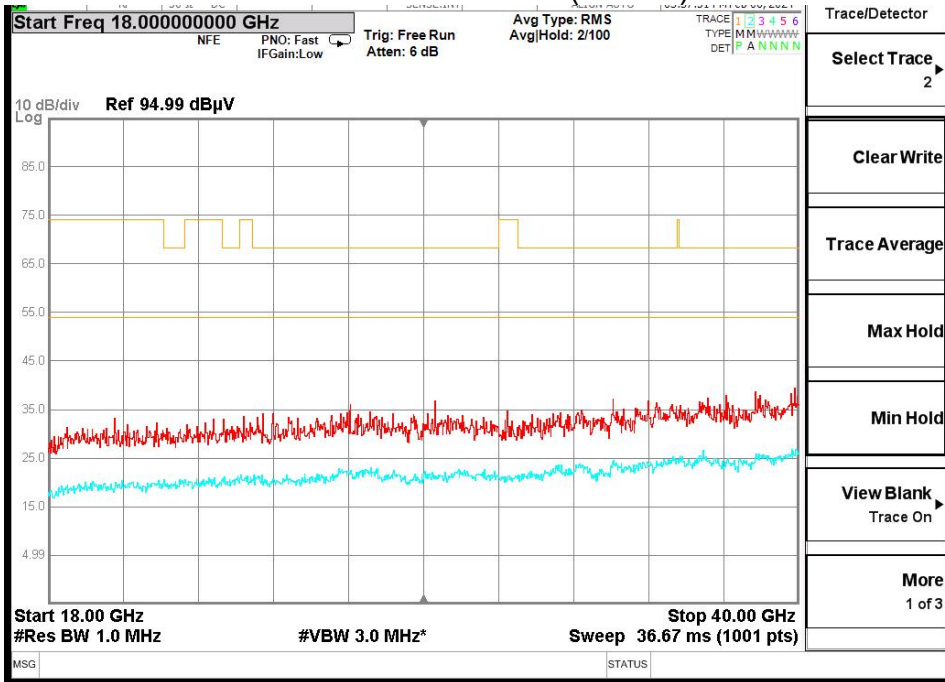

Frequency Range: 6GHz -18GHz
Detector: Av mode and PK mode
Modulation type: 802.11n(HT20)

Frequency Range: 18GHz -40GHz
Detector: Av mode and PK mode
Modulation type: 802.11n(HT20)

Full Spectrum

Frequency Range: 30MHz -1GHz
Detector: Av mode and PK mode
Test Mode: 802.11ac(VHT20)

Full Spectrum

Frequency Range: 1GHz -6GHz
Detector: Av mode and PK mode
Test Mode: 802.11ac(VHT20)

Full Spectrum

Frequency Range: 6GHz -18GHz
Detector: Av mode and PK mode
Test Mode: 802.11ac(VHT20)

Frequency Range: 18GHz -40GHz
Detector: Av mode and PK mode
Test Mode: 802.11ac(VHT20)

Carrier frequency (MHz): 5510
Channel No.:102

Full Spectrum

Comment

Frequency Range: 30MHz -1GHz
Detector: Av mode and PK mode
Modulation type: 802.11n(HT40)

Full Spectrum

Frequency Range: 1GHz -6GHz
Detector: Av mode and PK mode
Modulation type: 802.11n(HT40)