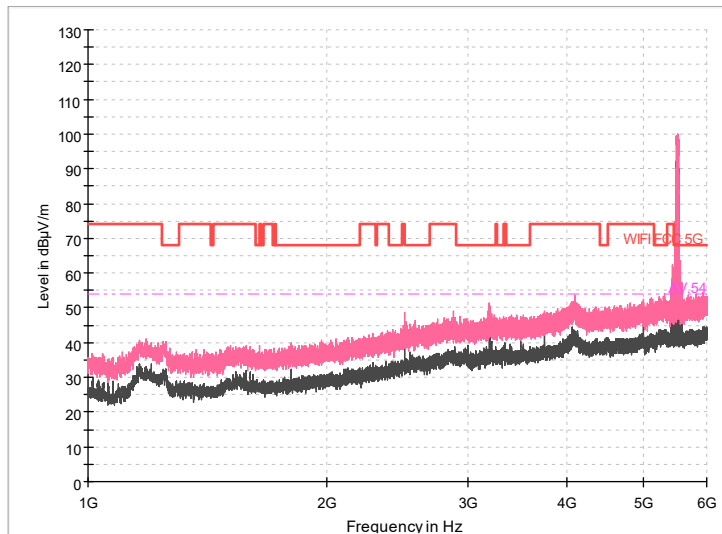

Carrier frequency (MHz): 5510
Channel No.:102

Full Spectrum

Comment

Frequency Range: 30MHz -1GHz
Detector: Av mode and PK mode
Modulation type: 802.11n(HT40)

Full Spectrum

Frequency Range: 1GHz -6GHz
Detector: Av mode and PK mode
Modulation type: 802.11n(HT40)

Full Spectrum

Frequency Range: 6GHz -18GHz
Detector: Av mode and PK mode
Modulation type: 802.11n(HT40)

Frequency Range: 18GHz -40GHz
Detector: Av mode and PK mode
Modulation type: 802.11n(HT40)

Full Spectrum

Preview Result 1-PK+ FCC PART15 Final_Result QPK

Comment

Frequency Range: 30MHz -1GHz
Detector: Av mode and PK mode
Test Mode: 802.11ac(VHT40)

Full Spectrum

Frequency Range: 1GHz -6GHz
Detector: Av mode and PK mode
Test Mode: 802.11ac(VHT40)