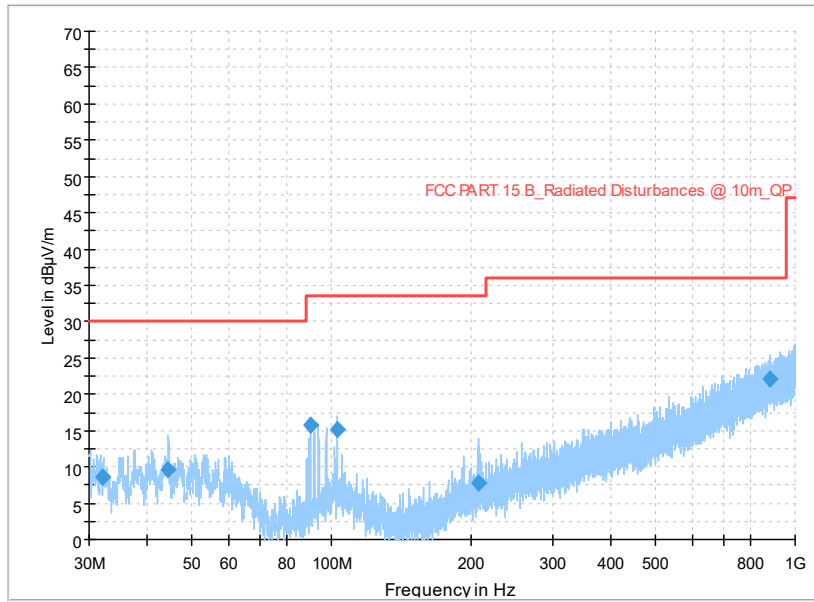

Full Spectrum

— Preview Result 1-PK+
— FCC PART 15 B_Radiated Disturbances @ 10m_QP
◆ Final_Result QPK

Comment

Frequency Range: 30MHz -1GHz
 Detector: Av mode and PK mode
 Modulation type: 802.11n(HT20)

Full Spectrum

Frequency Range: 1GHz -6GHz
 Detector: Av mode and PK mode
 Modulation type: 802.11n(HT20)

Full Spectrum

Frequency Range: 6GHz -18GHz
Detector: Av mode and PK mode
Modulation type: 802.11n(HT20)

Frequency Range: 18GHz -40GHz
Detector: Av mode and PK mode
Modulation type: 802.11n(HT20)

Full Spectrum

Frequency Range: 30MHz -1GHz
Detector: Av mode and PK mode
Test Mode: 802.11ac(VHT20)

Full Spectrum

Frequency Range: 1GHz -6GHz
Detector: Av mode and PK mode
Test Mode: 802.11ac(VHT20)

Full Spectrum