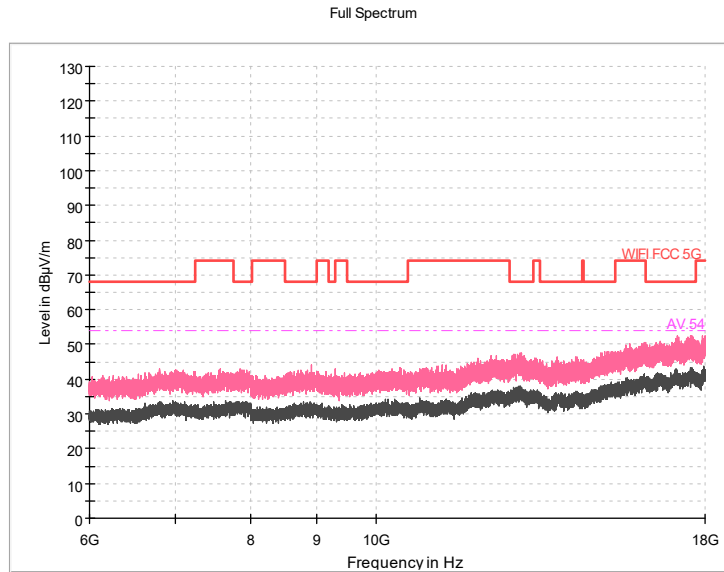

Full Spectrum

Comment

Frequency Range: 30MHz -1GHz
Detector: Av mode and PK mode
Modulation type: 802.11a

Full Spectrum

Frequency Range: 1GHz -6GHz
Detector: Av mode and PK mode
Modulation type: 802.11a

Frequency Range: 6GHz -18GHz
Detector: Av mode and PK mode
Modulation type: 802.11a

Frequency Range: 18GHz -40GHz
Detector: Av mode and PK mode
Modulation type: 802.11a

Full Spectrum

— Preview Result 1-PK+
— FCC PART 15 B_Radiated Disturbances @ 10m_QP
◆ Final_Result QPK

Comment

Frequency Range: 30MHz -1GHz
Detector: Av mode and PK mode
Modulation type: 802.11n(HT20)

Full Spectrum

Frequency Range: 1GHz -6GHz
Detector: Av mode and PK mode
Modulation type: 802.11n(HT20)

Frequency Range: 6GHz -18GHz
Detector: Av mode and PK mode
Modulation type: 802.11n(HT20)

Frequency Range: 18GHz -40GHz
Detector: Av mode and PK mode
Modulation type: 802.11n(HT20)