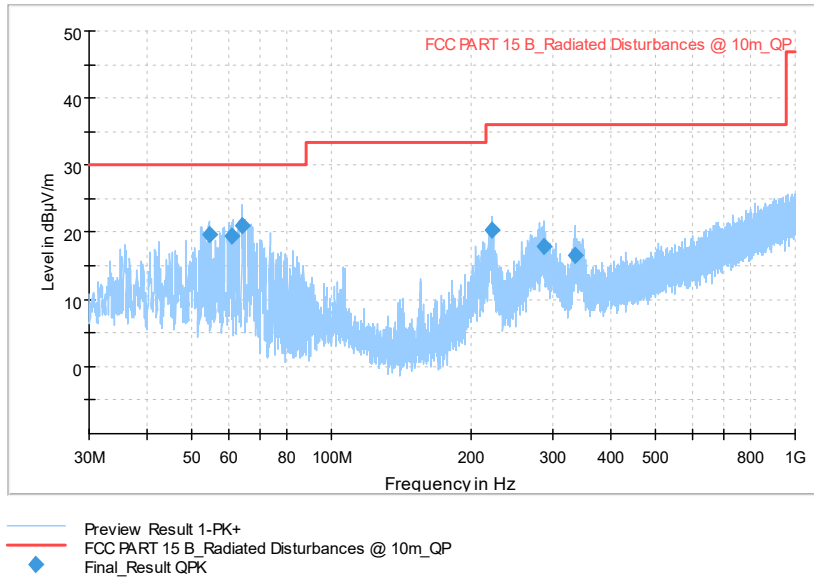

Carrier frequency (MHz): 5600
Channel No.:120

Full Spectrum

Comment

Frequency Range: 30MHz -1GHz
Detector: Av mode and PK mode
Modulation type: 802.11a