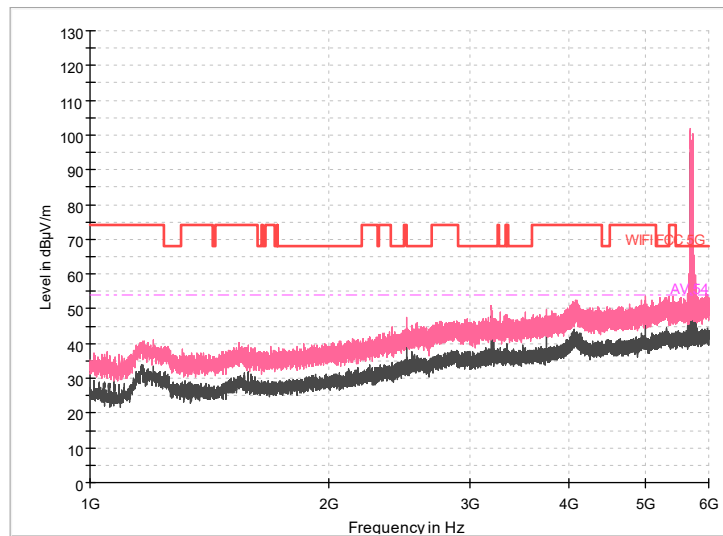

Full Spectrum

— Preview Result 1-PK+
— FCC PART 15 B_Radiated Disturbances @ 10m_QP
◆ Final_Result QPK

Comment

Frequency Range: 30MHz -1GHz
Detector: Av mode and PK mode
Modulation type: 802.11n(HT40)

Full Spectrum

Frequency Range: 1GHz -6GHz
Detector: Av mode and PK mode
Modulation type: 802.11n(HT40)

Full Spectrum

Frequency Range: 6GHz -18GHz
Detector: Av mode and PK mode
Modulation type: 802.11n(HT40)

Frequency Range: 18GHz -40GHz
Detector: Av mode and PK mode
Modulation type: 802.11n(HT40)

Full Spectrum

Frequency Range: 30MHz -1GHz
Detector: Av mode and PK mode
Test Mode: 802.11ac(VHT40)

Full Spectrum

Frequency Range: 1GHz -6GHz
Detector: Av mode and PK mode
Test Mode: 802.11ac(VHT40)

Frequency Range: 6GHz -18GHz
Detector: Av mode and PK mode
Test Mode: 802.11ac(VHT40)