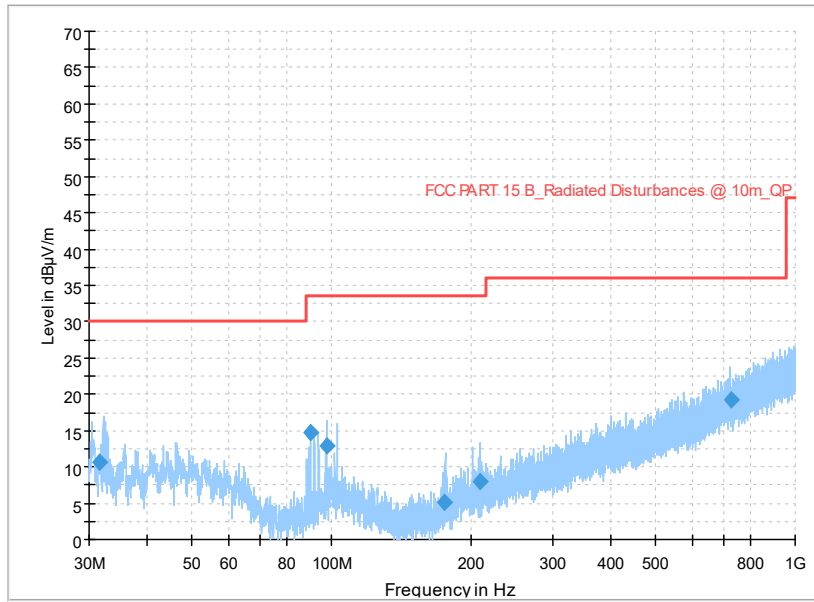

Frequency Range: 6GHz -18GHz
Detector: Av mode and PK mode
Modulation type: 802.11a

Frequency Range: 18GHz -40GHz
Detector: Av mode and PK mode
Modulation type: 802.11a

Full Spectrum

— Preview Result 1-PK+
— FCC PART 15 B_Radiated Disturbances @ 10m_QP
◆ Final_Result QPK

Comment

Frequency Range: 30MHz -1GHz
Detector: Av mode and PK mode
Modulation type: 802.11n(HT20)

Full Spectrum

Frequency Range: 1GHz -6GHz
Detector: Av mode and PK mode
Modulation type: 802.11n(HT20)

Full Spectrum

Frequency Range: 6GHz -18GHz
Detector: Av mode and PK mode
Modulation type: 802.11n(HT20)

Frequency Range: 18GHz -40GHz
Detector: Av mode and PK mode
Modulation type: 802.11n(HT20)

Full Spectrum

Frequency Range: 30MHz -1GHz
Detector: Av mode and PK mode
Test Mode: 802.11ac(VHT20)