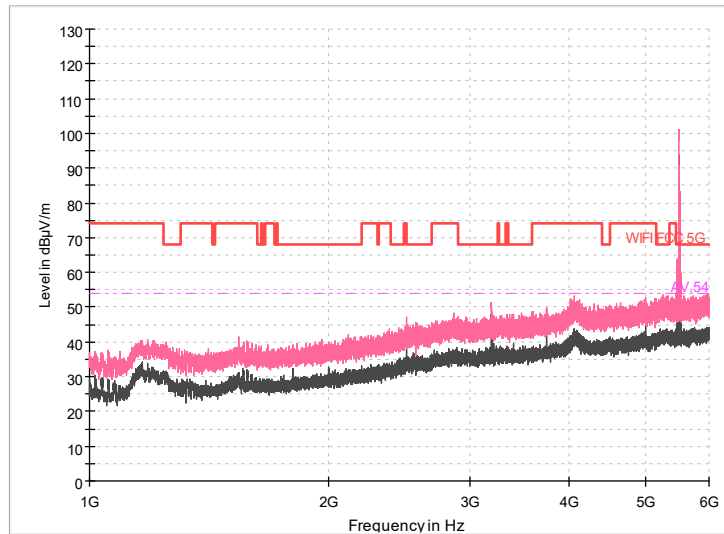

Full Spectrum

— Preview Result 1-PK+
— FCC PART 15 B_Radiated Disturbances @ 10m_QP
◆ Final_Result QPK

Comment

Frequency Range: 30MHz -1GHz
 Detector: Av mode and PK mode
 Modulation type: 802.11n(HT20)

Full Spectrum

Frequency Range: 1GHz -6GHz
 Detector: Av mode and PK mode
 Modulation type: 802.11n(HT20)

Full Spectrum

Frequency Range: 6GHz -18GHz
Detector: Av mode and PK mode
Modulation type: 802.11n(HT20)

Frequency Range: 18GHz -40GHz
Detector: Av mode and PK mode
Modulation type: 802.11n(HT20)

Full Spectrum

Frequency Range: 30MHz -1GHz
Detector: Av mode and PK mode
Test Mode: 802.11ac(VHT20)

Full Spectrum

Frequency Range: 1GHz -6GHz
Detector: Av mode and PK mode
Test Mode: 802.11ac(VHT20)

Full Spectrum

Frequency Range: 6GHz -18GHz
Detector: Av mode and PK mode
Test Mode: 802.11ac(VHT20)

Frequency Range: 18GHz -40GHz
Detector: Av mode and PK mode
Test Mode: 802.11ac(VHT20)

Carrier frequency (MHz): 5600
Channel No.:120