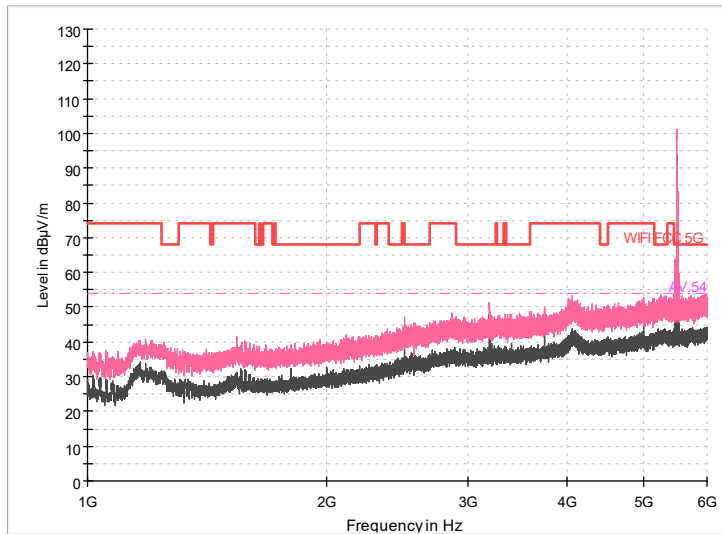

Frequency Range: 6GHz -18GHz
Detector: Av mode and PK mode
Test Mode: 802.11ac(VHT80)

Frequency Range: 18GHz -40GHz
Detector: Av mode and PK mode
Test Mode: 802.11ac(VHT80)

Carrier frequency (MHz): 5500
Channel No.:100

Full Spectrum

— Preview Result 1-PK+
— FCC PART 15 B_Radiated Disturbances @ 10m_QP
◆ Final_Result QPK

Comment

Frequency Range: 30MHz -1GHz
Detector: Av mode and PK mode
Modulation type: 802.11a

Full Spectrum

Frequency Range: 1GHz -6GHz
Detector: Av mode and PK mode
Modulation type: 802.11a

Full Spectrum

Frequency Range: 6GHz -18GHz
Detector: Av mode and PK mode
Modulation type: 802.11a

Frequency Range: 18GHz -40GHz
Detector: Av mode and PK mode
Modulation type: 802.11a

Full Spectrum

— Preview Result 1-PK+
— FCC PART 15 B_Radiated Disturbances @ 10m_QP
◆ Final_Result QPK

Comment

Frequency Range: 30MHz -1GHz
 Detector: Av mode and PK mode
 Modulation type: 802.11n(HT20)

Full Spectrum