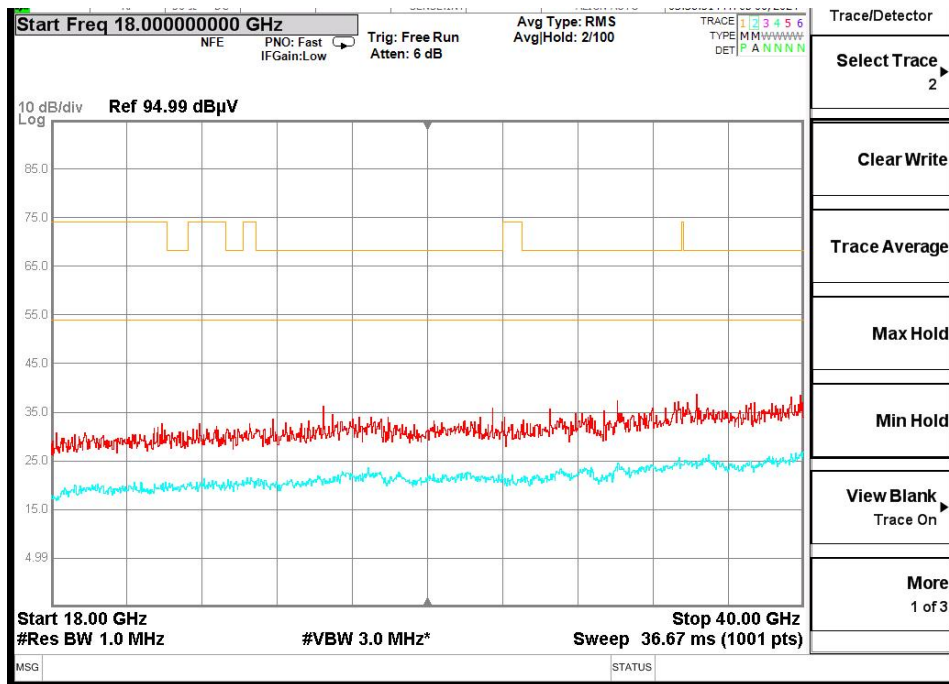

Frequency Range: 6GHz -18GHz
Detector: Av mode and PK mode
Test Mode: 802.11ac(VHT40)

Frequency Range: 18GHz -40GHz
Detector: Av mode and PK mode
Test Mode: 802.11ac(VHT40)

Carrier frequency (MHz): 5710
Channel No.:142

Full Spectrum

— Preview Result 1-PK+
— FCC PART 15 B_Radiated Disturbances @ 10m_QP
◆ Final_Result QPK

Comment

Frequency Range: 30MHz -1GHz
Detector: Av mode and PK mode
Modulation type: 802.11n(HT40)

Full Spectrum

Frequency Range: 1GHz -6GHz
Detector: Av mode and PK mode
Modulation type: 802.11n(HT40)

Full Spectrum

Frequency Range: 6GHz -18GHz
Detector: Av mode and PK mode
Modulation type: 802.11n(HT40)

Frequency Range: 18GHz -40GHz
Detector: Av mode and PK mode
Modulation type: 802.11n(HT40)