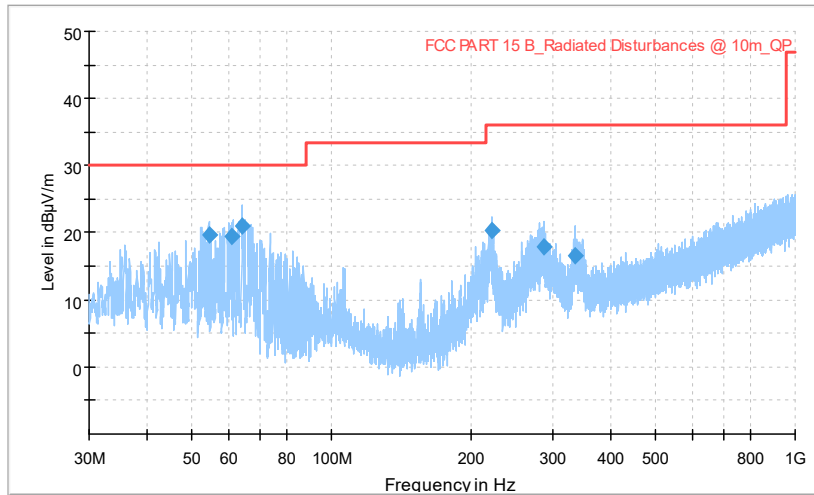

Frequency Range: 18GHz -40GHz
Detector: Av mode and PK mode
Modulation type: 802.11a

Full Spectrum

— Preview Result 1-PK+
— FCC PART 15 B_Radiated Disturbances @ 10m_QP
◆ Final_Result QPK

Comment

Frequency Range: 30MHz -1GHz
Detector: Av mode and PK mode
Modulation type: 802.11n(HT20)