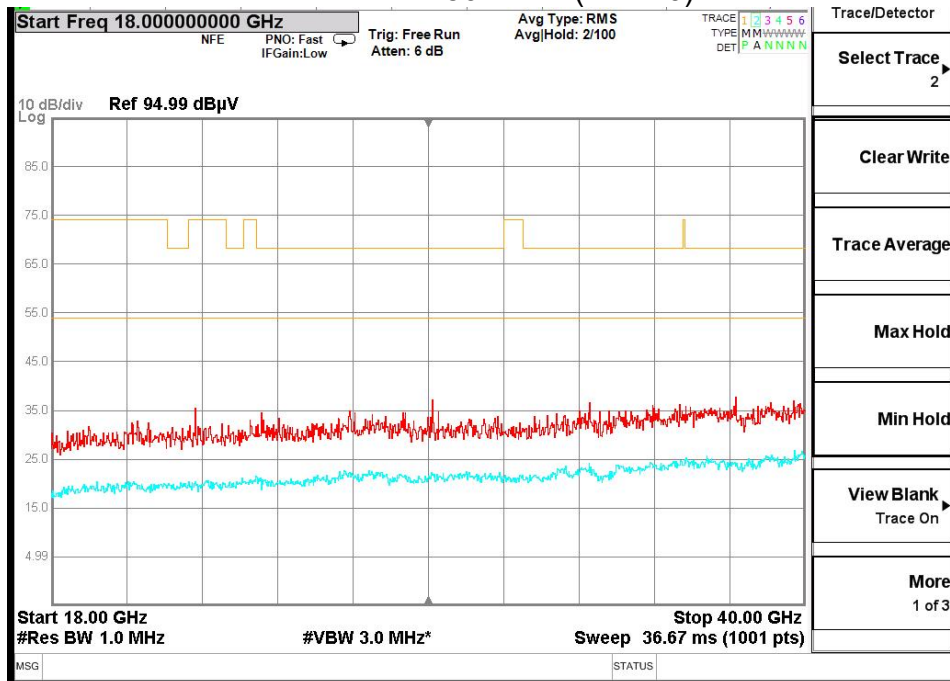

Frequency Range: 6GHz -18GHz
Detector: Av mode and PK mode
Test Mode: 802.11ac(VHT20)