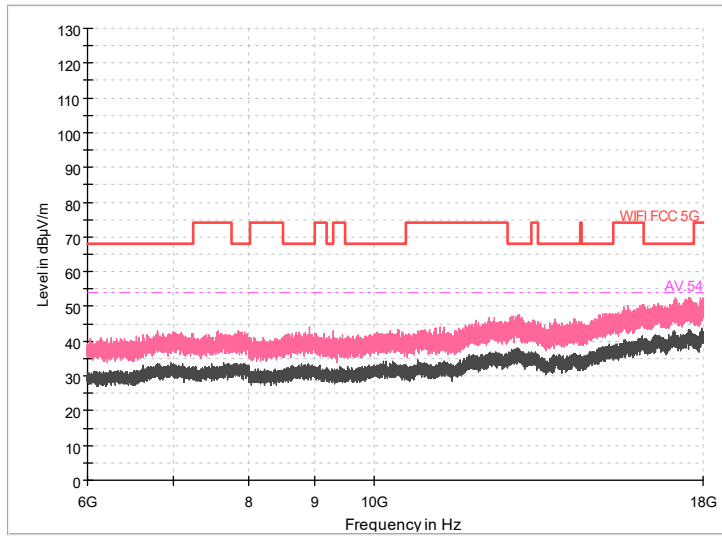

Frequency Range: 1GHz -6GHz
Detector: Av mode and PK mode
Modulation type: 802.11a

Full Spectrum

Frequency Range: 6GHz -18GHz
Detector: Av mode and PK mode
Modulation type: 802.11a

Frequency Range: 18GHz -40GHz
Detector: Av mode and PK mode
Modulation type: 802.11a

Full Spectrum

— Preview Result 1-PK+
— FCC PART 15 B_Radiated Disturbances @ 10m_QP
◆ Final_Result QPK

Comment

Frequency Range: 30MHz -1GHz
 Detector: Av mode and PK mode
 Modulation type: 802.11n(HT20)

Full Spectrum

Frequency Range: 1GHz -6GHz
 Detector: Av mode and PK mode
 Modulation type: 802.11n(HT20)

Full Spectrum

Frequency Range: 6GHz -18GHz
Detector: Av mode and PK mode
Modulation type: 802.11n(HT20)

Frequency Range: 18GHz -40GHz
Detector: Av mode and PK mode
Modulation type: 802.11n(HT20)

Full Spectrum

Frequency Range: 30MHz -1GHz
Detector: Av mode and PK mode
Test Mode: 802.11ac(VHT20)

Full Spectrum

Frequency Range: 1GHz -6GHz
Detector: Av mode and PK mode
Test Mode: 802.11ac(VHT20)

Full Spectrum