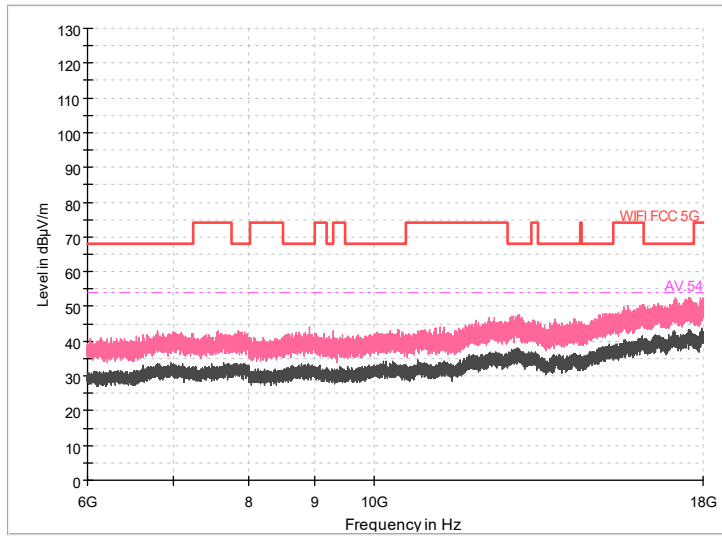

Full Spectrum

Frequency Range: 1GHz -6GHz
Detector: Av mode and PK mode
Modulation type: 802.11n(HT20)

Frequency Range: 6GHz -18GHz
Detector: Av mode and PK mode
Modulation type: 802.11n(HT20)

Frequency Range: 18GHz -40GHz
Detector: Av mode and PK mode
Modulation type: 802.11n(HT20)

Full Spectrum

Frequency Range: 30MHz -1GHz
Detector: Av mode and PK mode
Test Mode: 802.11ac(VHT20)

Full Spectrum

Frequency Range: 1GHz -6GHz
Detector: Av mode and PK mode
Test Mode: 802.11ac(VHT20)

Full Spectrum

Frequency Range: 6GHz -18GHz
Detector: Av mode and PK mode
Test Mode: 802.11ac(VHT20)

Frequency Range: 18GHz -40GHz
Detector: Av mode and PK mode
Test Mode: 802.11ac(VHT20)

Carrier frequency (MHz): 5700
Channel No.:140