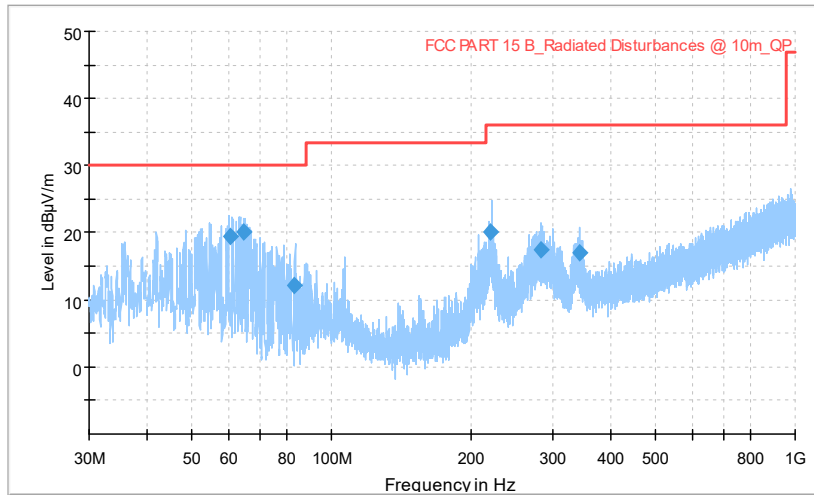

Full Spectrum

Comment

Frequency Range: 30MHz -1GHz
Detector: Av mode and PK mode
Modulation type: 802.11a

Full Spectrum

Frequency Range: 1GHz -6GHz
Detector: Av mode and PK mode
Modulation type: 802.11a

Full Spectrum

Frequency Range: 6GHz -18GHz
Detector: Av mode and PK mode
Modulation type: 802.11a

Frequency Range: 18GHz -40GHz
Detector: Av mode and PK mode
Modulation type: 802.11a

Full Spectrum

— Preview Result 1-PK+
— FCC PART 15 B_Radiated Disturbances @ 10m_QP
◆ Final_Result QPK