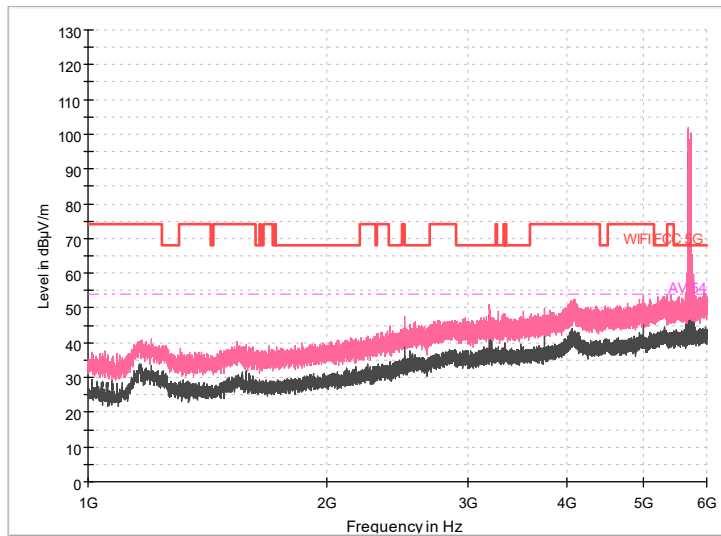

Frequency Range: 6GHz -18GHz
Detector: Av mode and PK mode
Test Mode: 802.11ac(VHT40)

Frequency Range: 18GHz -40GHz
Detector: Av mode and PK mode
Test Mode: 802.11ac(VHT40)

Carrier frequency (MHz): 5710
Channel No.:142

Full Spectrum

— Preview Result 1-PK+
— FCC PART 15 B_Radiated Disturbances @ 10m_QP
◆ Final_Result QPK

Comment

Frequency Range: 30MHz -1GHz
Detector: Av mode and PK mode
Modulation type: 802.11n(HT40)

Full Spectrum

Frequency Range: 1GHz -6GHz
Detector: Av mode and PK mode
Modulation type: 802.11n(HT40)

Full Spectrum

Frequency Range: 6GHz -18GHz
Detector: Av mode and PK mode
Modulation type: 802.11n(HT40)

Frequency Range: 18GHz -40GHz
Detector: Av mode and PK mode
Modulation type: 802.11n(HT40)

Full Spectrum

Frequency Range: 30MHz -1GHz
Detector: Av mode and PK mode
Test Mode: 802.11ac(VHT40)

Full Spectrum

Frequency Range: 1GHz -6GHz
Detector: Av mode and PK mode
Test Mode: 802.11ac(VHT40)

Frequency Range: 6GHz -18GHz
Detector: Av mode and PK mode
Test Mode: 802.11ac(VHT40)