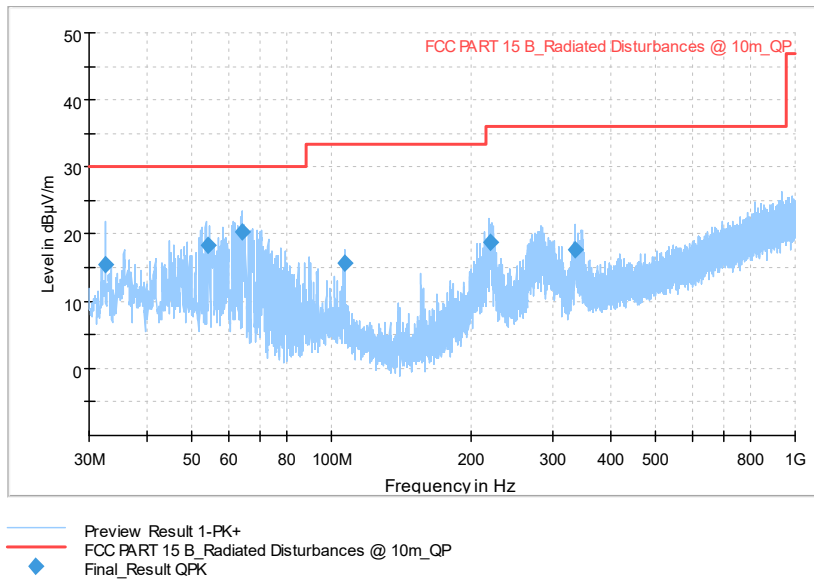

Carrier frequency (MHz): 5590
Channel No.:118

Full Spectrum

Comment

Frequency Range: 30MHz -1GHz
Detector: Av mode and PK mode
Modulation type: 802.11n(HT40)