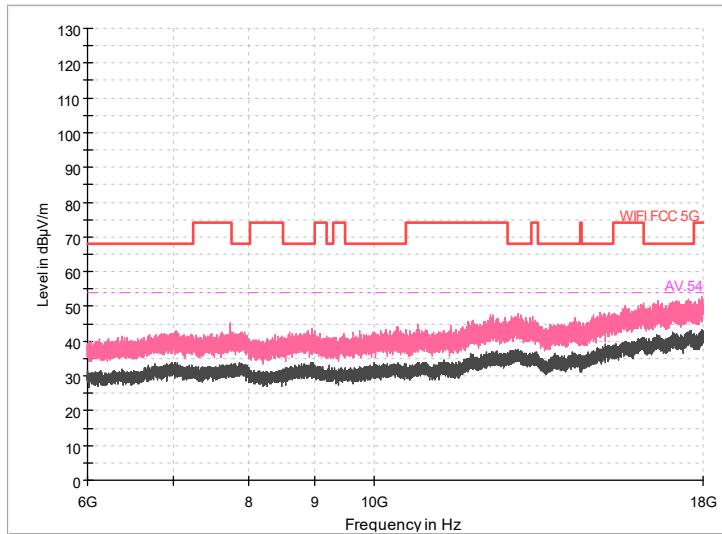

Frequency Range: 6GHz -18GHz
Detector: Av mode and PK mode
Test Mode: 802.11ac(VHT40)

Frequency Range: 18GHz -40GHz
Detector: Av mode and PK mode
Test Mode: 802.11ac(VHT40)

Carrier frequency (MHz): 5710
Channel No.:142

Full Spectrum

— Preview Result 1-PK+
— FCC PART 15 B_Radiated Disturbances @ 10m_QP
◆ Final_Result QPK

Comment

Frequency Range: 30MHz -1GHz
Detector: Av mode and PK mode
Modulation type: 802.11n(HT40)

Full Spectrum

Frequency Range: 1GHz -6GHz
Detector: Av mode and PK mode
Modulation type: 802.11n(HT40)

Full Spectrum

Frequency Range: 6GHz -18GHz
Detector: Av mode and PK mode
Modulation type: 802.11n(HT40)

Frequency Range: 18GHz -40GHz
Detector: Av mode and PK mode
Modulation type: 802.11n(HT40)

Full Spectrum

Frequency Range: 30MHz -1GHz
Detector: Av mode and PK mode
Test Mode: 802.11ac(VHT40)

Full Spectrum

Frequency Range: 1GHz -6GHz
Detector: Av mode and PK mode
Test Mode: 802.11ac(VHT40)

Frequency Range: 6GHz -18GHz
Detector: Av mode and PK mode
Test Mode: 802.11ac(VHT40)