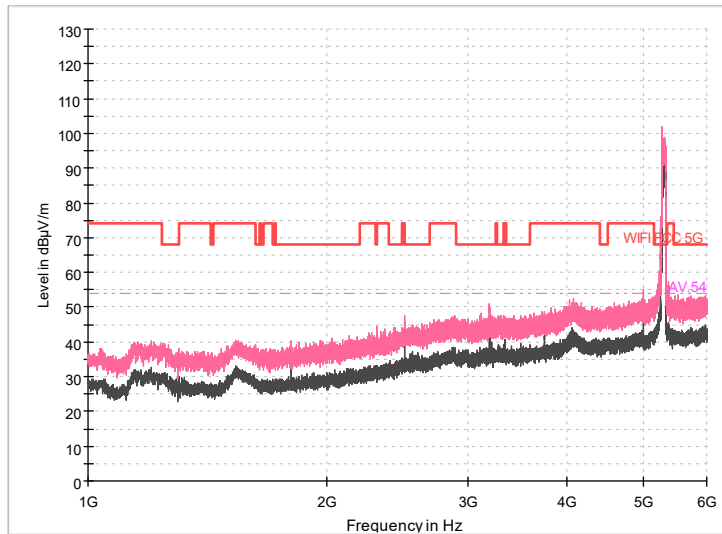

Full Spectrum

Frequency Range: 30MHz -1GHz
Detector: Av mode and PK mode
Test Mode: 802.11ac(VHT80)

Full Spectrum

Frequency Range: 1GHz -6GHz
Detector: Av mode and PK mode
Test Mode: 802.11ac(VHT80)

Full Spectrum

Frequency Range: 6GHz -18GHz
Detector: Av mode and PK mode
Test Mode: 802.11ac(VHT80)

Frequency Range: 18GHz -40GHz
Detector: Av mode and PK mode
Test Mode: 802.11ac(VHT80)

Carrier frequency (MHz): 5500
Channel No.:100

Full Spectrum

— Preview Result 1-PK+
— FCC PART 15 B_Radiated Disturbances @ 10m_QP
◆ Final_Result QPK

Comment

Frequency Range: 30MHz -1GHz
Detector: Av mode and PK mode
Modulation type: 802.11a

Full Spectrum