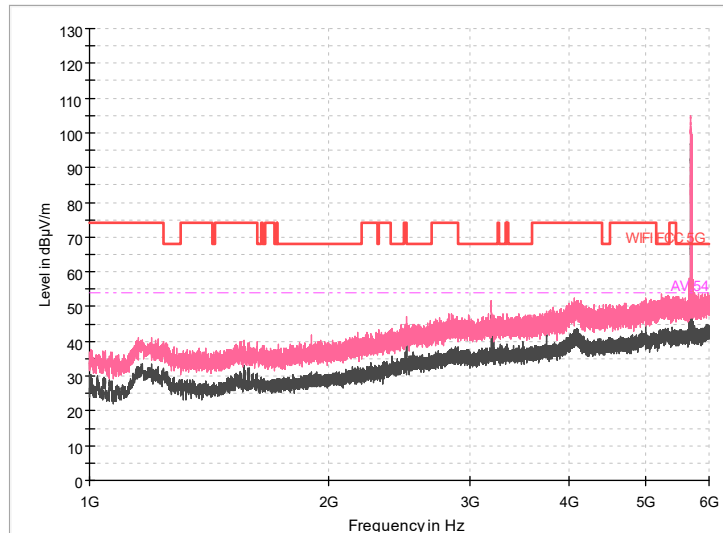

Full Spectrum

Frequency Range: 30MHz -1GHz
Detector: Av mode and PK mode
Test Mode: 802.11ac(VHT20)

Full Spectrum

Frequency Range: 1GHz -6GHz
Detector: Av mode and PK mode
Test Mode: 802.11ac(VHT20)

Full Spectrum

Frequency Range: 6GHz -18GHz
Detector: Av mode and PK mode
Test Mode: 802.11ac(VHT20)

Frequency Range: 18GHz -40GHz
Detector: Av mode and PK mode
Test Mode: 802.11ac(VHT20)

Carrier frequency (MHz): 5700
Channel No.:140

Full Spectrum

Comment

Frequency Range: 30MHz -1GHz
Detector: Av mode and PK mode
Modulation type: 802.11a

Full Spectrum

Frequency Range: 1GHz -6GHz
Detector: Av mode and PK mode
Modulation type: 802.11a

Full Spectrum