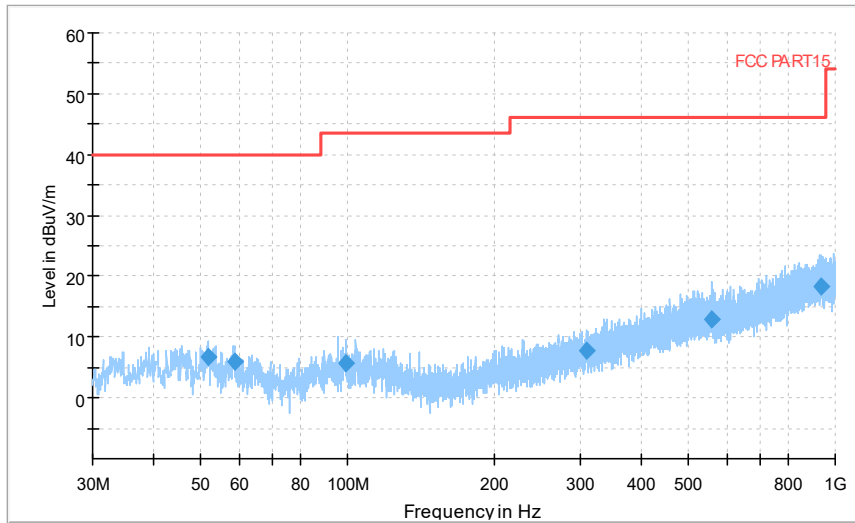

Full Spectrum

Frequency Range: 6GHz -18GHz
Detector: Av mode and PK mode
Modulation type: 802.11n(HT40)

Frequency Range: 18GHz -40GHz
Detector: Av mode and PK mode
Modulation type: 802.11n(HT40)

Full Spectrum