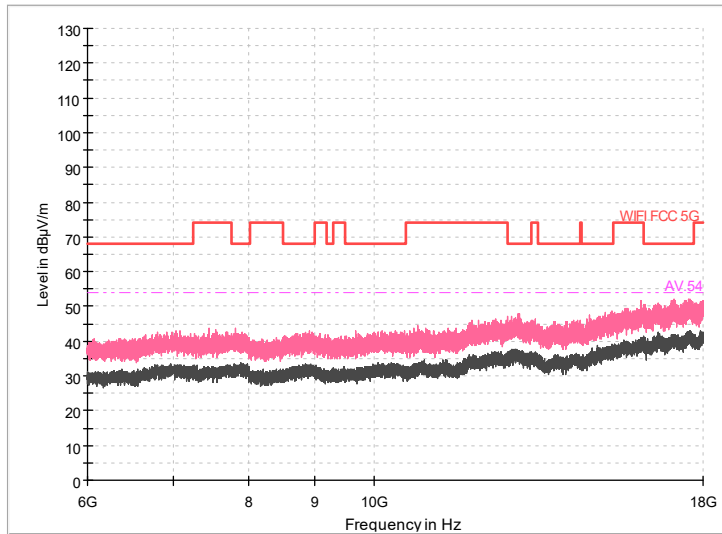

Full Spectrum

Frequency Range: 6GHz -18GHz
Detector: Av mode and PK mode
Modulation type: 802.11n(HT40)

Frequency Range: 18GHz -40GHz
Detector: Av mode and PK mode
Modulation type: 802.11n(HT40)

Full Spectrum

Preview Result 1-PK+ FCC PART15 Final_Result QPK

Comment

Frequency Range: 30MHz -1GHz
Detector: Av mode and PK mode
Test Mode: 802.11ac(VHT40)

Full Spectrum

Frequency Range: 1GHz -6GHz
Detector: Av mode and PK mode
Test Mode: 802.11ac(VHT40)

Full Spectrum

Frequency Range: 6GHz -18GHz
Detector: Av mode and PK mode
Test Mode: 802.11ac(VHT40)

Frequency Range: 18GHz -40GHz
Detector: Av mode and PK mode
Test Mode: 802.11ac(VHT40)

Carrier frequency (MHz): 5590
Channel No.:118