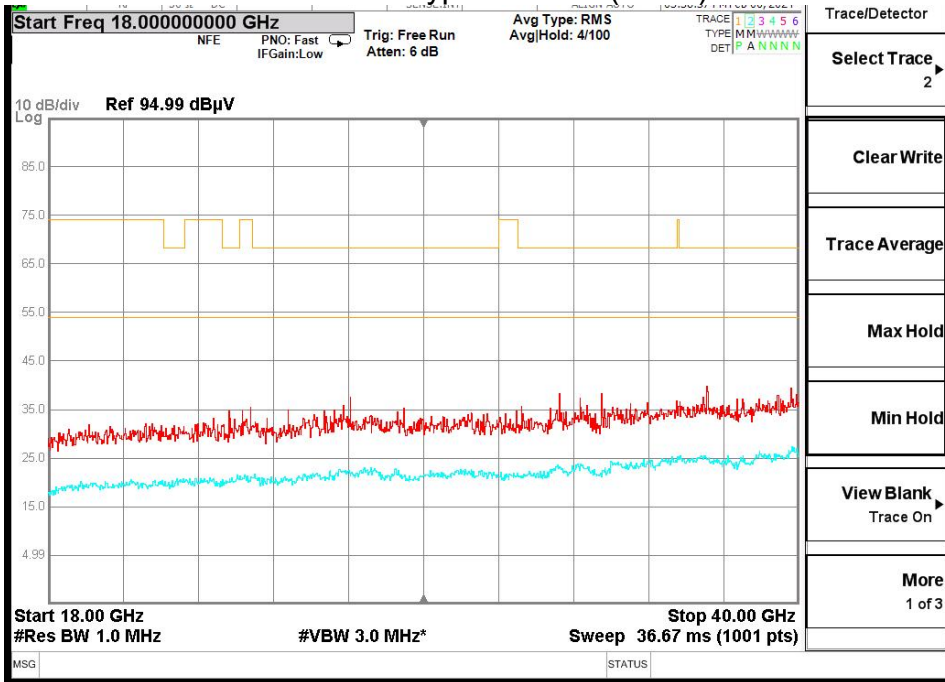

Full Spectrum

Frequency Range: 6GHz -18GHz
Detector: Av mode and PK mode
Test Mode: 802.11ac(VHT40)

Frequency Range: 18GHz -40GHz
Detector: Av mode and PK mode
Test Mode: 802.11ac(VHT40)

Carrier frequency (MHz): 5590
Channel No.:118

Full Spectrum

Comment

Frequency Range: 30MHz -1GHz
Detector: Av mode and PK mode
Modulation type: 802.11n(HT40)

Full Spectrum

Frequency Range: 1GHz -6GHz
Detector: Av mode and PK mode
Modulation type: 802.11n(HT40)

Full Spectrum

Frequency Range: 6GHz -18GHz
Detector: Av mode and PK mode
Modulation type: 802.11n(HT40)

Frequency Range: 18GHz -40GHz
Detector: Av mode and PK mode
Modulation type: 802.11n(HT40)

Full Spectrum