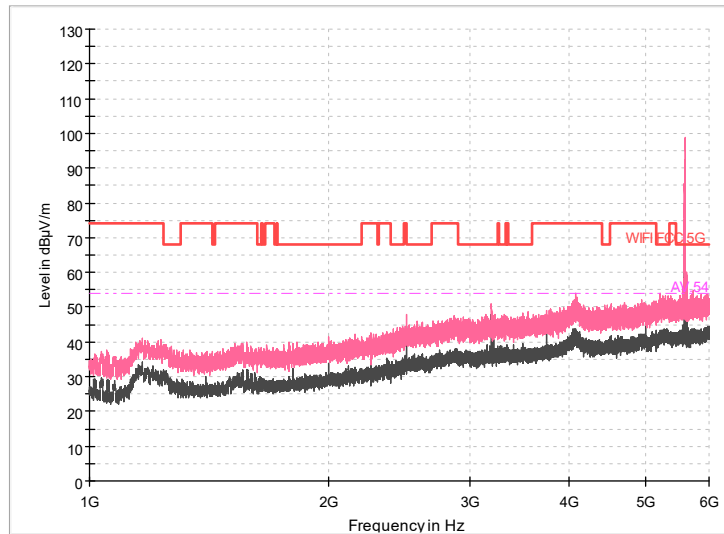

Frequency Range: 18GHz -40GHz
Detector: Av mode and PK mode
Modulation type: 802.11a

Full Spectrum

— Preview Result 1-PK+
— FCC PART 15 B_Radiated Disturbances @ 10m_QP
◆ Final_Result QPK

Comment

Frequency Range: 30MHz -1GHz
Detector: Av mode and PK mode
Modulation type: 802.11n(HT20)

Full Spectrum

Frequency Range: 1GHz -6GHz
Detector: Av mode and PK mode
Modulation type: 802.11n(HT20)

Frequency Range: 6GHz -18GHz
Detector: Av mode and PK mode
Modulation type: 802.11n(HT20)

Frequency Range: 18GHz -40GHz
Detector: Av mode and PK mode
Modulation type: 802.11n(HT20)

Full Spectrum

Frequency Range: 30MHz -1GHz
Detector: Av mode and PK mode
Test Mode: 802.11ac(VHT20)

Full Spectrum

Frequency Range: 1GHz -6GHz
Detector: Av mode and PK mode
Test Mode: 802.11ac(VHT20)

Full Spectrum