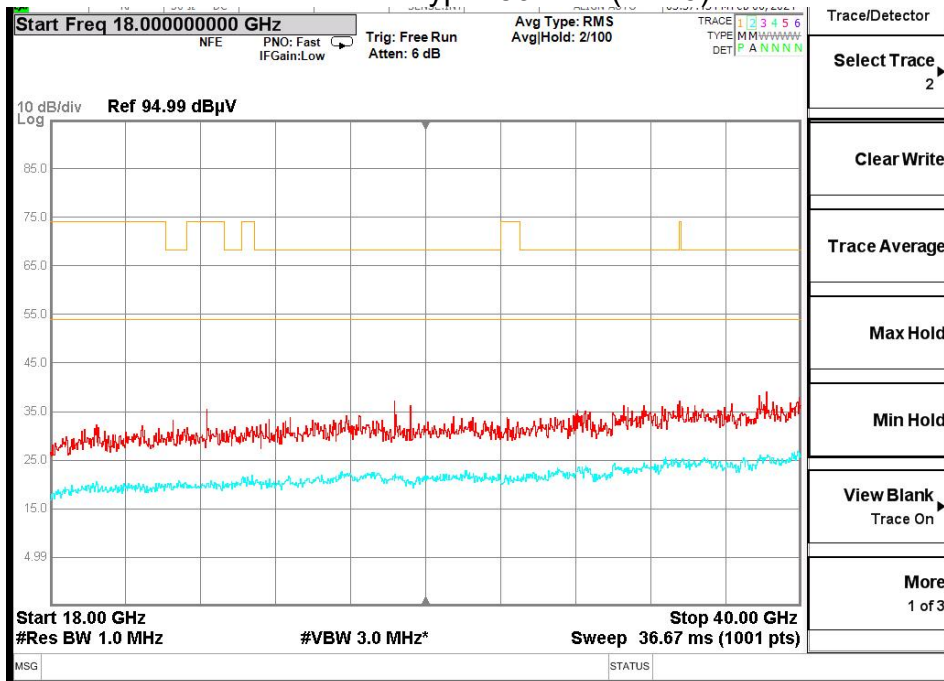

Frequency Range: 6GHz -18GHz
Detector: Av mode and PK mode
Modulation type: 802.11a

Frequency Range: 18GHz -40GHz
Detector: Av mode and PK mode
Modulation type: 802.11a

Full Spectrum

— Preview Result 1-PK+
— FCC PART 15 B_Radiated Disturbances @ 10m_QP
◆ Final_Result QPK

Comment

Frequency Range: 30MHz -1GHz
Detector: Av mode and PK mode
Modulation type: 802.11n(HT20)

Full Spectrum

Frequency Range: 1GHz -6GHz
Detector: Av mode and PK mode
Modulation type: 802.11n(HT20)

Full Spectrum

Frequency Range: 6GHz -18GHz
Detector: Av mode and PK mode
Modulation type: 802.11n(HT20)

Frequency Range: 18GHz -40GHz
Detector: Av mode and PK mode
Modulation type: 802.11n(HT20)

Full Spectrum

Frequency Range: 30MHz -1GHz
Detector: Av mode and PK mode
Test Mode: 802.11ac(VHT20)