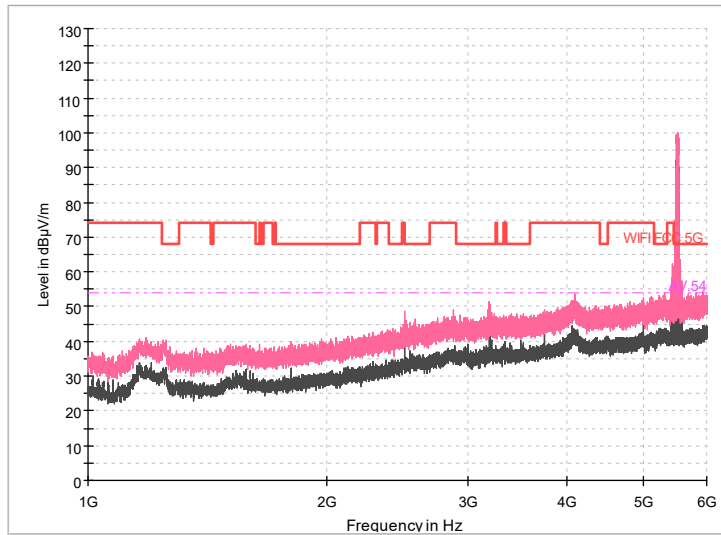

Full Spectrum

Frequency Range: 1GHz -6GHz
Detector: Av mode and PK mode
Test Mode: 802.11ac(VHT20)

Full Spectrum

Frequency Range: 6GHz -18GHz
Detector: Av mode and PK mode
Test Mode: 802.11ac(VHT20)

Frequency Range: 18GHz -40GHz
Detector: Av mode and PK mode
Test Mode: 802.11ac(VHT20)

Carrier frequency (MHz): 5510
Channel No.:102

Full Spectrum

Comment

Frequency Range: 30MHz -1GHz
Detector: Av mode and PK mode
Modulation type: 802.11n(HT40)

Full Spectrum

Frequency Range: 1GHz -6GHz
Detector: Av mode and PK mode
Modulation type: 802.11n(HT40)

Full Spectrum

Frequency Range: 6GHz -18GHz
Detector: Av mode and PK mode
Modulation type: 802.11n(HT40)

Frequency Range: 18GHz -40GHz
Detector: Av mode and PK mode
Modulation type: 802.11n(HT40)

Full Spectrum