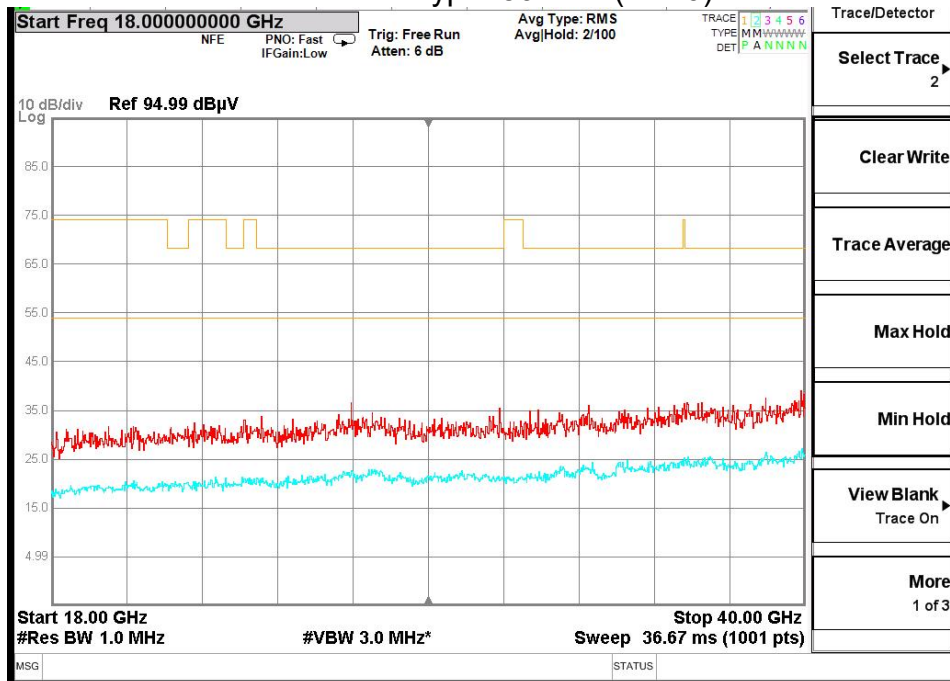

Full Spectrum

— Preview Result 1-PK+
— FCC PART 15 B_Radiated Disturbances @ 10m_QP
◆ Final_Result QPK

Comment

Frequency Range: 30MHz -1GHz
 Detector: Av mode and PK mode
 Modulation type: 802.11n(HT20)

Full Spectrum

Frequency Range: 1GHz -6GHz
 Detector: Av mode and PK mode
 Modulation type: 802.11n(HT20)

Full Spectrum

Frequency Range: 6GHz -18GHz
Detector: Av mode and PK mode
Modulation type: 802.11n(HT20)

Frequency Range: 18GHz -40GHz
Detector: Av mode and PK mode
Modulation type: 802.11n(HT20)