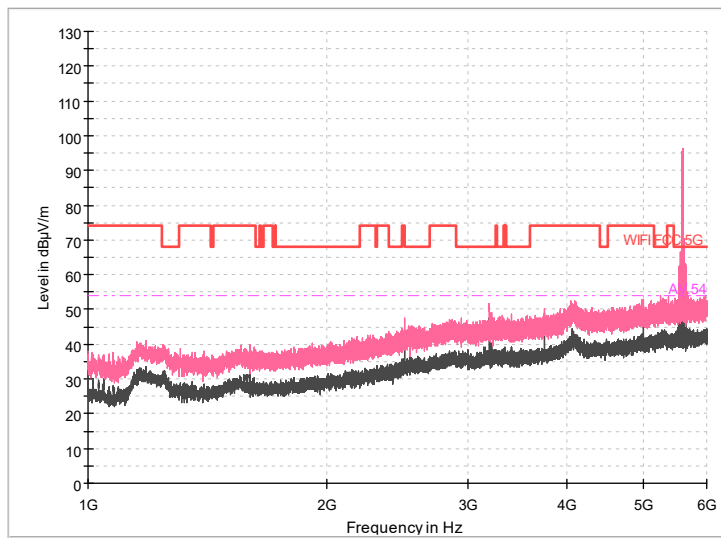

Full Spectrum

Comment

Frequency Range: 30MHz -1GHz
Detector: Av mode and PK mode
Modulation type: 802.11n(HT40)

Full Spectrum

Frequency Range: 1GHz -6GHz
Detector: Av mode and PK mode
Modulation type: 802.11n(HT40)

Full Spectrum

Frequency Range: 6GHz -18GHz
Detector: Av mode and PK mode
Modulation type: 802.11n(HT40)

Frequency Range: 18GHz -40GHz
Detector: Av mode and PK mode
Modulation type: 802.11n(HT40)

Full Spectrum

Preview Result 1-PK+ FCC PART15 Final_Result QPK

Comment

Frequency Range: 30MHz -1GHz
Detector: Av mode and PK mode
Test Mode: 802.11ac(VHT40)

Full Spectrum

Frequency Range: 1GHz -6GHz
Detector: Av mode and PK mode
Test Mode: 802.11ac(VHT40)