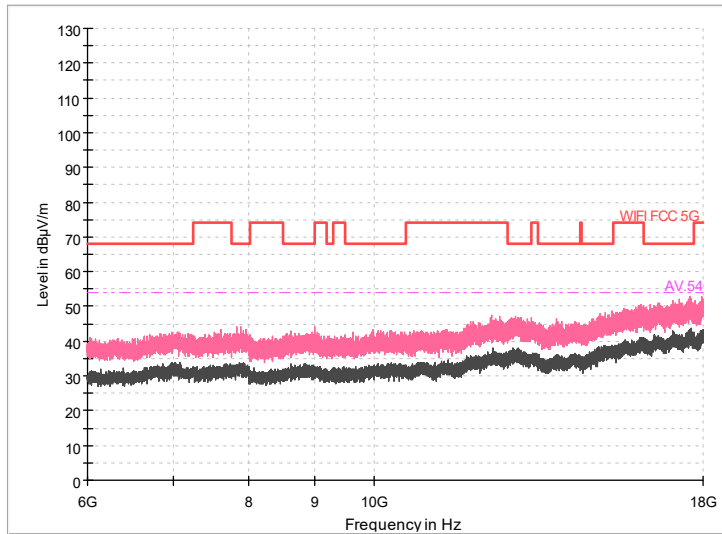

Full Spectrum

Frequency Range: 30MHz -1GHz
Detector: Av mode and PK mode
Test Mode: 802.11ac(VHT80)

Full Spectrum

Frequency Range: 1GHz -6GHz
Detector: Av mode and PK mode
Test Mode: 802.11ac(VHT80)

Full Spectrum

Frequency Range: 6GHz -18GHz
Detector: Av mode and PK mode
Test Mode: 802.11ac(VHT80)

Frequency Range: 18GHz -40GHz
Detector: Av mode and PK mode
Test Mode: 802.11ac(VHT80)

Carrier frequency (MHz): 5500
Channel No.:100

Full Spectrum

— Preview Result 1-PK+
— FCC PART 15 B_Radiated Disturbances @ 10m_QP
◆ Final_Result QPK

Comment

Frequency Range: 30MHz -1GHz
Detector: Av mode and PK mode
Modulation type: 802.11a

Full Spectrum