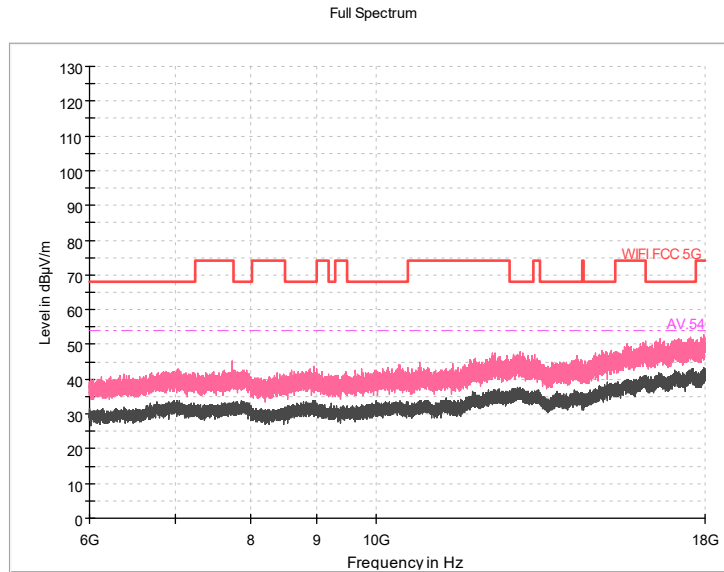

Full Spectrum

Frequency Range: 6GHz -18GHz
Detector: Av mode and PK mode
Modulation type: 802.11n(HT40)

Frequency Range: 18GHz -40GHz
Detector: Av mode and PK mode
Modulation type: 802.11n(HT40)

Full Spectrum

Preview Result 1-PK+ FCC PART15 Final_Result QPK

Comment

Frequency Range: 30MHz -1GHz
Detector: Av mode and PK mode
Test Mode: 802.11ac(VHT40)

Full Spectrum

Frequency Range: 1GHz -6GHz
Detector: Av mode and PK mode
Test Mode: 802.11ac(VHT40)

Frequency Range: 6GHz -18GHz
Detector: Av mode and PK mode
Test Mode: 802.11ac(VHT40)

Frequency Range: 18GHz -40GHz
Detector: Av mode and PK mode
Test Mode: 802.11ac(VHT40)

Carrier frequency (MHz): 5710
Channel No.:142