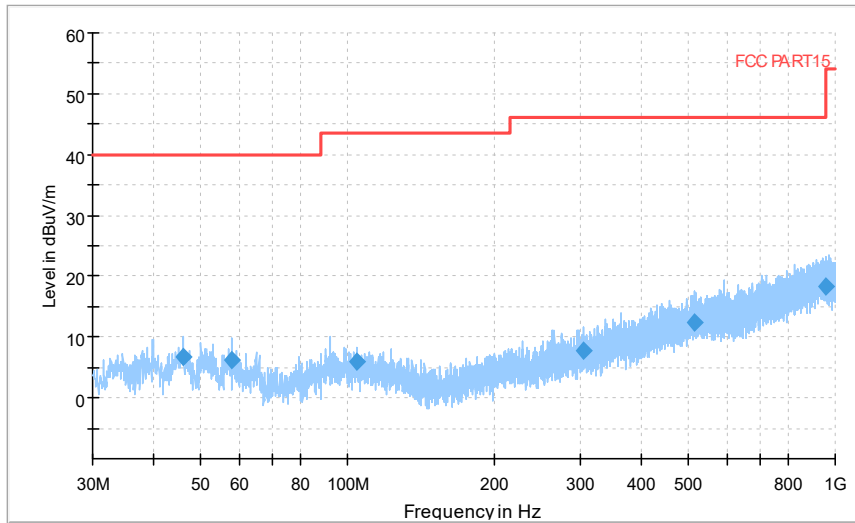

Full Spectrum

Frequency Range: 6GHz -18GHz
Detector: Av mode and PK mode
Modulation type: 802.11n(HT40)

Frequency Range: 18GHz -40GHz
Detector: Av mode and PK mode
Modulation type: 802.11n(HT40)

Full Spectrum