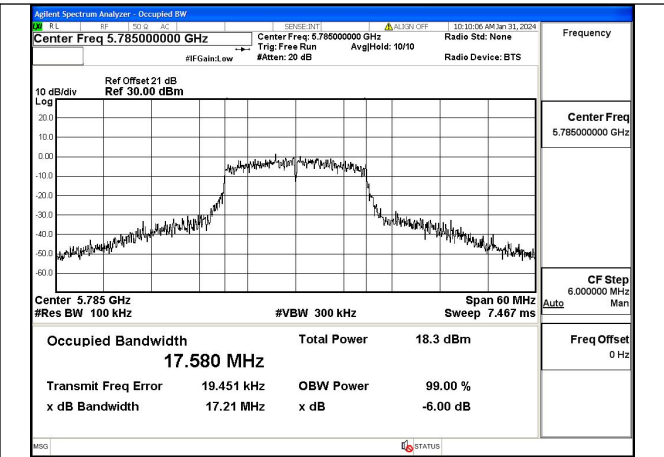

Mode:802.11n HT20 Frequency:5785MHz Ant:Chain0