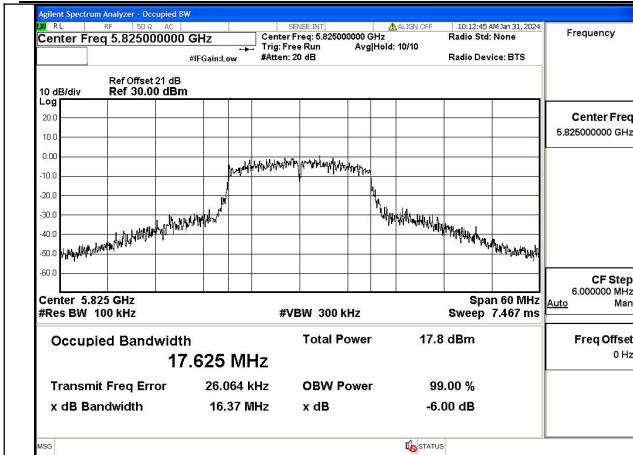

Mode:802.11a Frequency:5825MHz Ant:Chain1

Test Mode: 802.11n HT20

Mode:802.11n HT20 Frequency:5745MHz Ant:Chain0

Mode:802.11n HT20 Frequency:5785MHz Ant:Chain0

Mode:802.11n HT20 Frequency:5825MHz Ant:Chain0