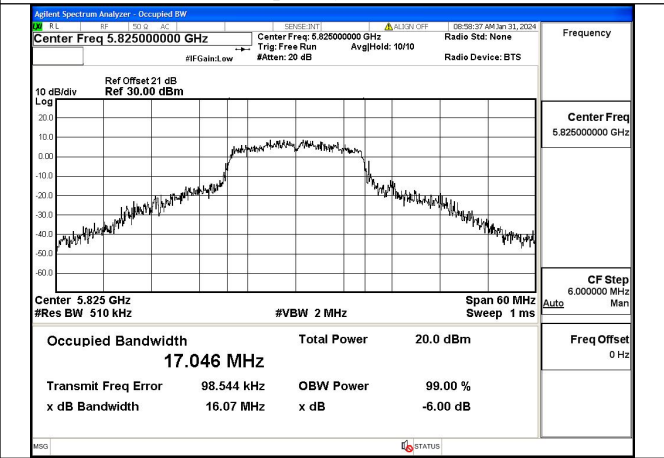

### Test Mode: 802.11a

Mode:802.11a Frequency:5745MHz Ant:Chain0

Mode:802.11a Frequency:5785MHz Ant:Chain0

Mode:802.11a Frequency:5825MHz Ant:Chain0

Mode:802.11a Frequency:5745MHz Ant:Chain1

Mode:802.11a Frequency:5785MHz Ant:Chain1