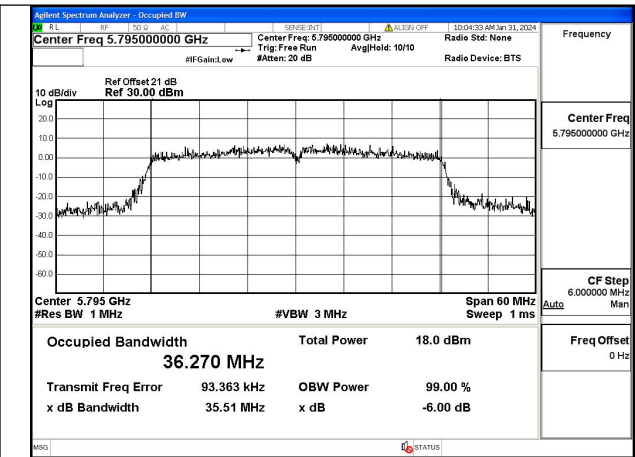

Mode:802.11n HT40 Frequency:5795MHz Ant:Chain0