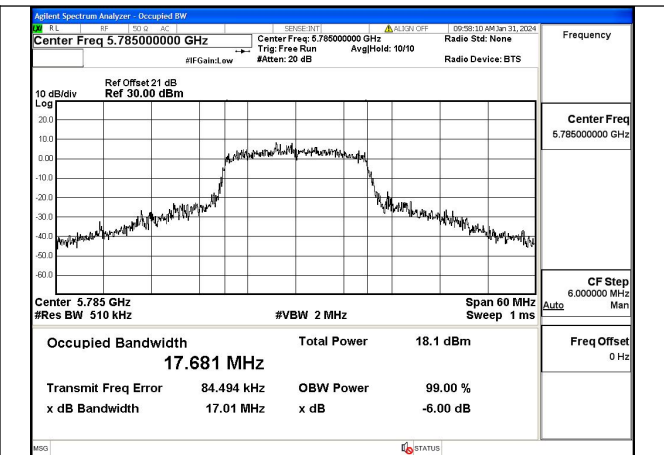

Mode:802.11n HT20 Frequency:5745MHz Ant:Chain1

Mode:802.11n HT20 Frequency:5785MHz Ant:Chain1

Mode:802.11n HT20 Frequency:5825MHz Ant:Chain1

Test Mode: 802.11ac VHT20

Mode:802.11ac VHT20 Frequency:5745MHz  
Ant:Chain0

Mode:802.11ac VHT20 Frequency:5785MHz  
Ant:Chain0

Mode:802.11ac VHT20 Frequency:5825MHz  
Ant:Chain0

Mode:802.11ac VHT20 Frequency:5745MHz  
Ant:Chain1

Mode:802.11ac VHT20 Frequency:5785MHz  
Ant:Chain1