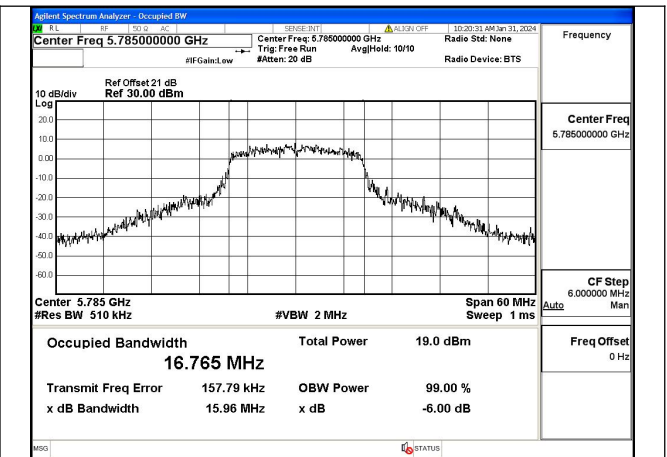

Mode:802.11a Frequency:5785MHz Ant:Chain0