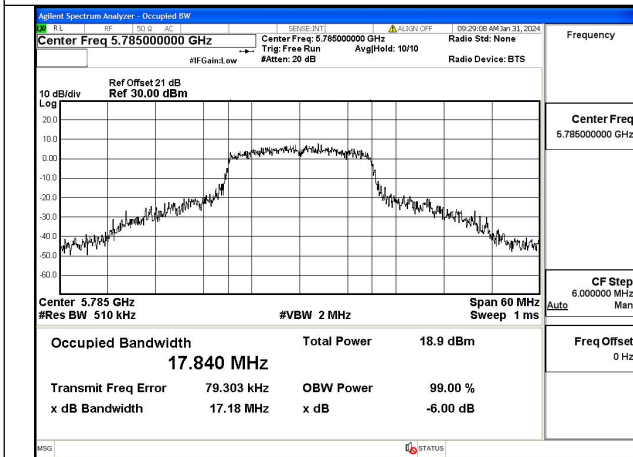

Mode:802.11n HT20 Frequency:5745MHz Ant:Chain1

Mode:802.11n HT20 Frequency:5785MHz Ant:Chain1

Mode:802.11n HT20 Frequency:5825MHz Ant:Chain1

Test Mode: 802.11ac VHT20

Mode:802.11ac VHT20 Frequency:5745MHz  
Ant:Chain0

Mode:802.11ac VHT20 Frequency:5785MHz  
Ant:Chain0

Mode:802.11ac VHT20 Frequency:5825MHz  
Ant:Chain0

Mode:802.11ac VHT20 Frequency:5745MHz  
Ant:Chain1

Mode:802.11ac VHT20 Frequency:5785MHz  
Ant:Chain1