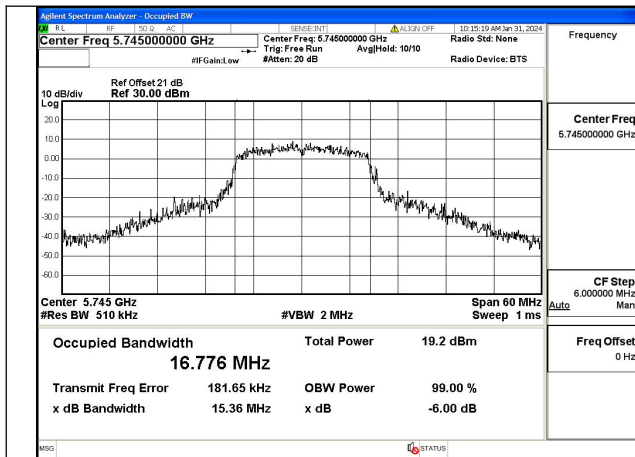

Occupied Bandwidth

Offset 21dB = Attenuator + Temporary antenna connector loss + Cable loss

Test Mode	Antenna	Occupied Bandwidth (MHz)		
		5745MHz	5785MHz	5825MHz
802.11a	Chain0	16.776	16.765	16.882
802.11a	Chain1	17.145	17.174	17.046
802.11n HT20	Chain0	17.693	17.772	17.769
802.11n HT20	Chain1	17.961	17.900	17.908
802.11ac VHT20	Chain0	17.814	17.681	17.781
802.11ac VHT20	Chain1	17.823	17.840	17.859

Test Mode	Antenna	Occupied Bandwidth (MHz)		
		5755MHz	---	5795MHz
802.11n HT40	Chain0	36.365	---	36.270
802.11n HT40	Chain1	36.193	---	36.217
802.11ac VHT40	Chain0	36.277	---	36.279
802.11ac VHT40	Chain1	36.544	---	36.433

Test Mode	Antenna	Occupied Bandwidth (MHz)		
		5775MHz	---	---
802.11ac VHT80	Chain0	76.087	---	---
802.11ac VHT80	Chain1	76.062	---	---

Test Mode: 802.11a

Mode:802.11a Frequency:5745MHz Ant:Chain0