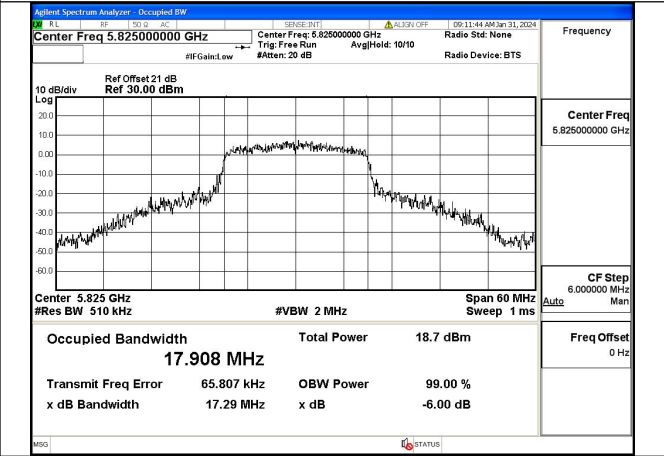

Mode:802.11n HT20 Frequency:5825MHz Ant:Chain1