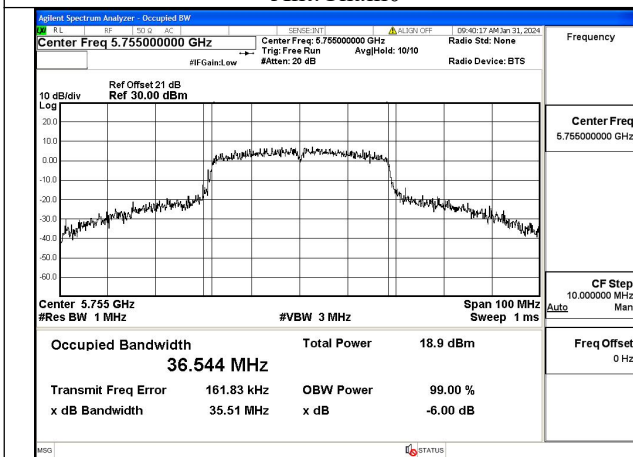

Mode:802.11n HT40 Frequency:5795MHz Ant:Chain1

Test Mode: 802.11ac VHT40

Mode:802.11ac VHT40 Frequency:5755MHz  
Ant:Chain0

Mode:802.11ac VHT40 Frequency:5795MHz  
Ant:Chain0

Mode:802.11ac VHT40 Frequency:5755MHz  
Ant:Chain1