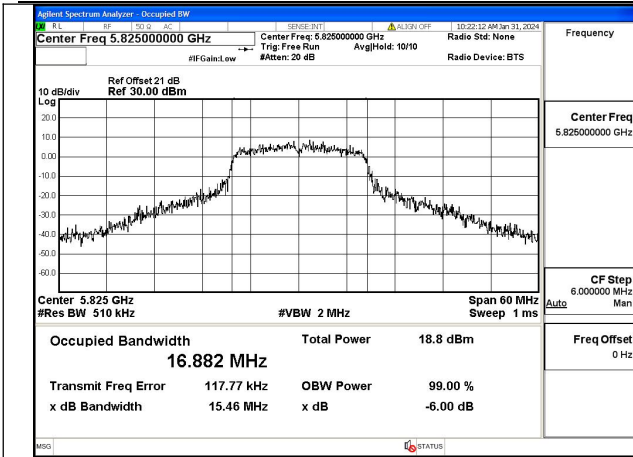

Mode:802.11a Frequency:5825MHz Ant:Chain0