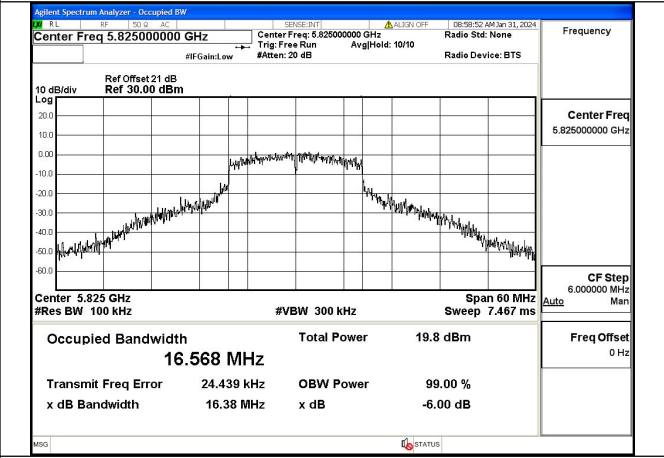

### Test Mode: 802.11a

Mode:802.11a Frequency:5745MHz Ant:Chain0

Mode:802.11a Frequency:5785MHz Ant:Chain0

Mode:802.11a Frequency:5825MHz Ant:Chain0

Mode:802.11a Frequency:5745MHz Ant:Chain1

Mode:802.11a Frequency:5785MHz Ant:Chain1