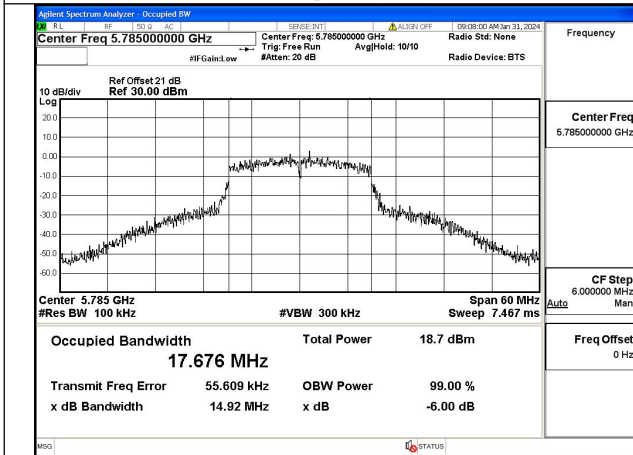

Mode:802.11n HT20 Frequency:5785MHz Ant:Chain1