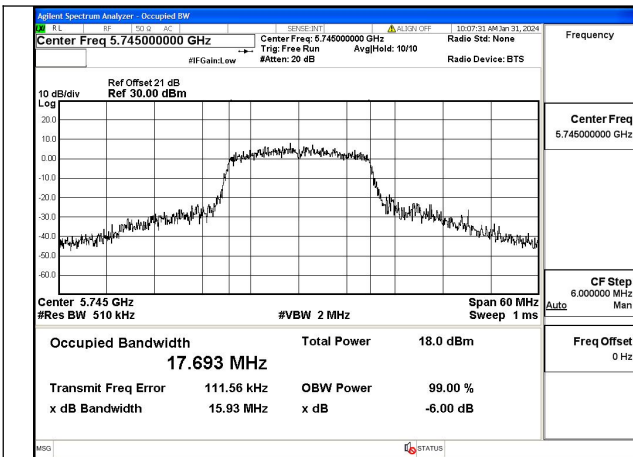

Test Mode: 802.11n HT20

Mode:802.11n HT20 Frequency:5745MHz Ant:Chain0