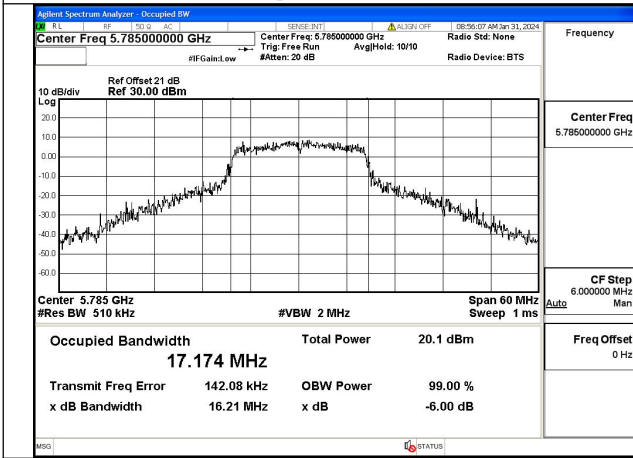

### Test Mode: 802.11a

Mode:802.11a Frequency:5745MHz Ant:Chain0

Mode:802.11a Frequency:5785MHz Ant:Chain0

Mode:802.11a Frequency:5825MHz Ant:Chain0

Mode:802.11a Frequency:5745MHz Ant:Chain1

Mode:802.11a Frequency:5785MHz Ant:Chain1