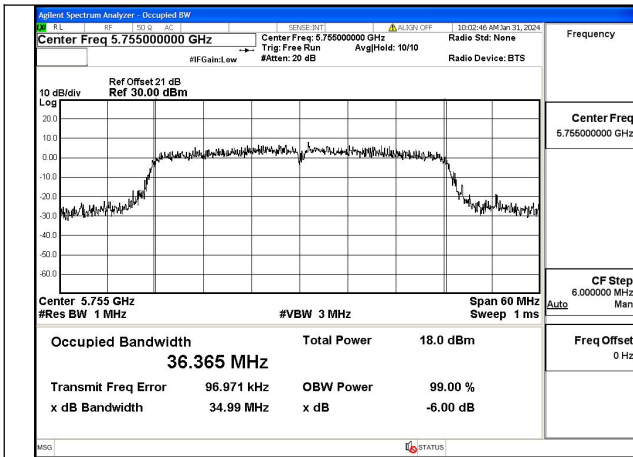

Test Mode: 802.11n HT40

Mode:802.11n HT40 Frequency:5755MHz Ant:Chain0