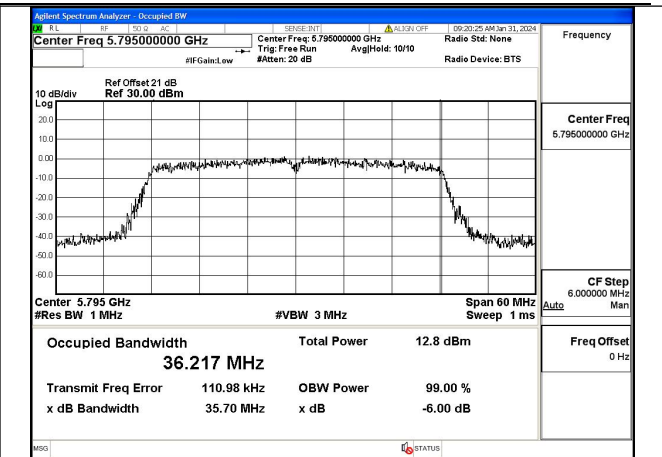

Mode:802.11ac VHT20 Frequency:5825MHz  
Ant:Chain1

Test Mode: 802.11n HT40

Mode:802.11n HT40 Frequency:5755MHz Ant:Chain0

Mode:802.11n HT40 Frequency:5795MHz Ant:Chain0

Mode:802.11n HT40 Frequency:5755MHz Ant:Chain1