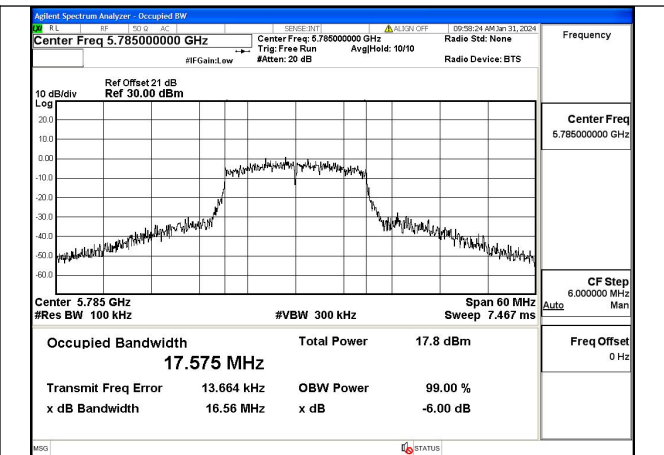

Mode:802.11n HT20 Frequency:5745MHz Ant:Chain1

Mode:802.11n HT20 Frequency:5785MHz Ant:Chain1

Mode:802.11n HT20 Frequency:5825MHz Ant:Chain1

Test Mode: 802.11ac VHT20

Mode:802.11ac VHT20 Frequency:5745MHz  
Ant:Chain0

Mode:802.11ac VHT20 Frequency:5785MHz  
Ant:Chain0