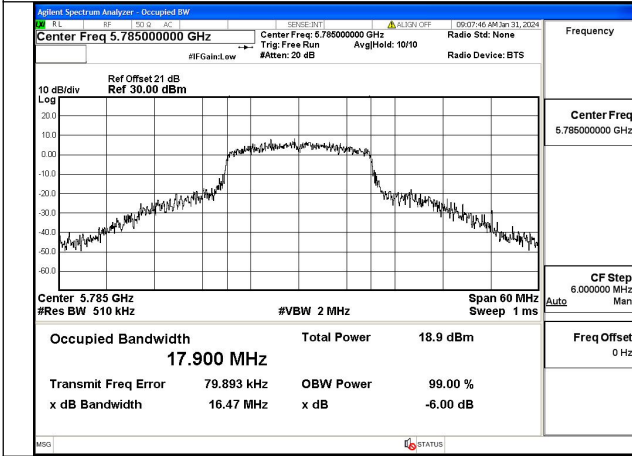

Mode:802.11n HT20 Frequency:5785MHz Ant:Chain1