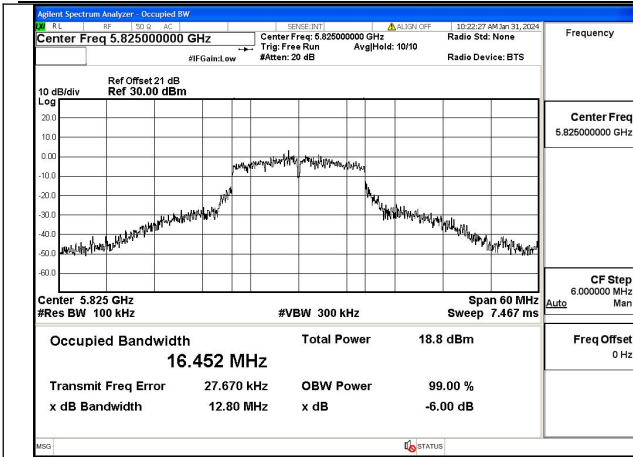

Mode:802.11a Frequency:5825MHz Ant:Chain0