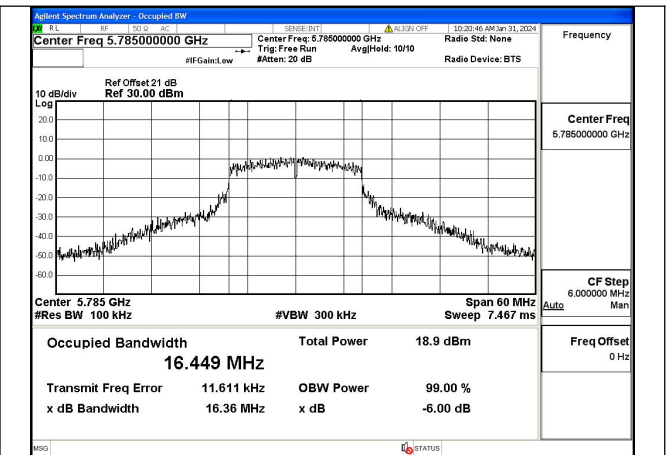

Mode:802.11a Frequency:5785MHz Ant:Chain0