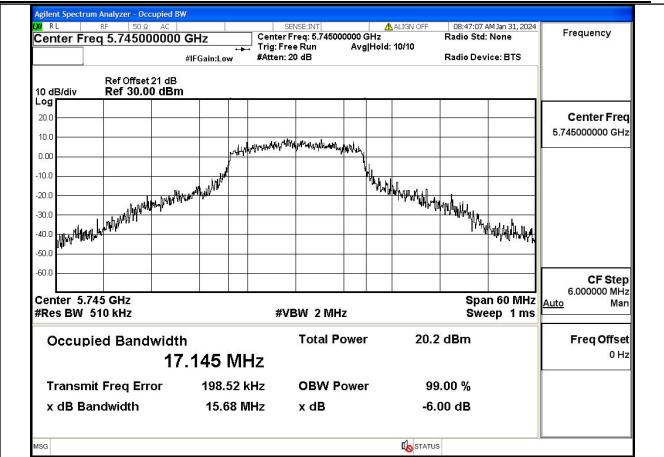

### Test Mode: 802.11a

Mode:802.11a Frequency:5745MHz Ant:Chain0

Mode:802.11a Frequency:5785MHz Ant:Chain0

Mode:802.11a Frequency:5825MHz Ant:Chain0

Mode:802.11a Frequency:5745MHz Ant:Chain1

Mode:802.11a Frequency:5785MHz Ant:Chain1