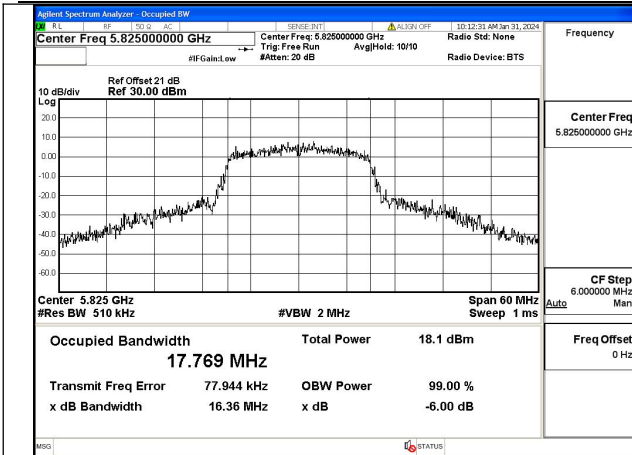

Mode:802.11a Frequency:5825MHz Ant:Chain1

Test Mode: 802.11n HT20

Mode:802.11n HT20 Frequency:5745MHz Ant:Chain0

Mode:802.11n HT20 Frequency:5785MHz Ant:Chain0

Mode:802.11n HT20 Frequency:5825MHz Ant:Chain0