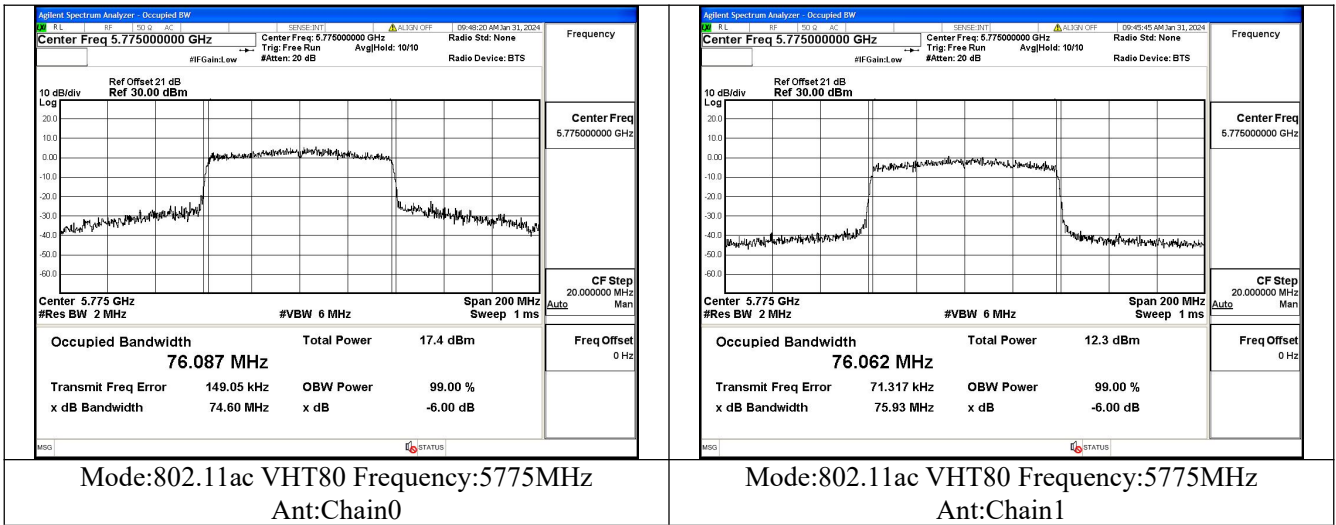

Mode:802.11n HT40 Frequency:5795MHz Ant:Chain1

Test Mode: 802.11ac VHT40

Mode:802.11ac VHT40 Frequency:5755MHz  
Ant:Chain0

Mode:802.11ac VHT40 Frequency:5795MHz  
Ant:Chain0

Mode:802.11ac VHT40 Frequency:5755MHz  
Ant:Chain1

Mode:802.11ac VHT40 Frequency:5795MHz  
Ant:Chain1

Test Mode: 802.11ac VHT80