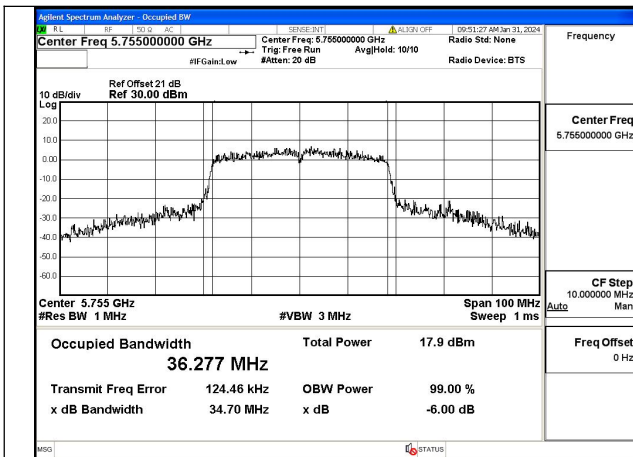

Test Mode: 802.11ac VHT40

Mode:802.11ac VHT40 Frequency:5755MHz
Ant:Chain0