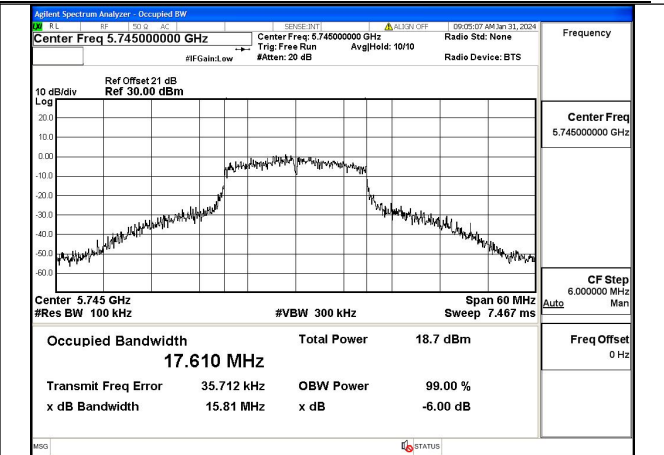

Mode:802.11a Frequency:5825MHz Ant:Chain1

Test Mode: 802.11n HT20

Mode:802.11n HT20 Frequency:5745MHz Ant:Chain0

Mode:802.11n HT20 Frequency:5785MHz Ant:Chain0

Mode:802.11n HT20 Frequency:5825MHz Ant:Chain0