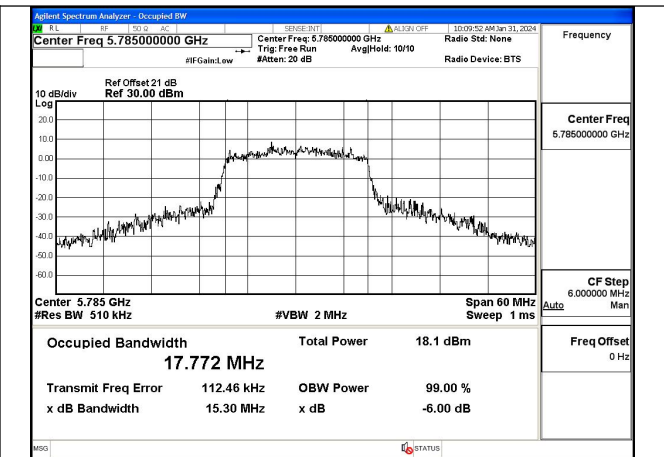

Mode:802.11n HT20 Frequency:5785MHz Ant:Chain0