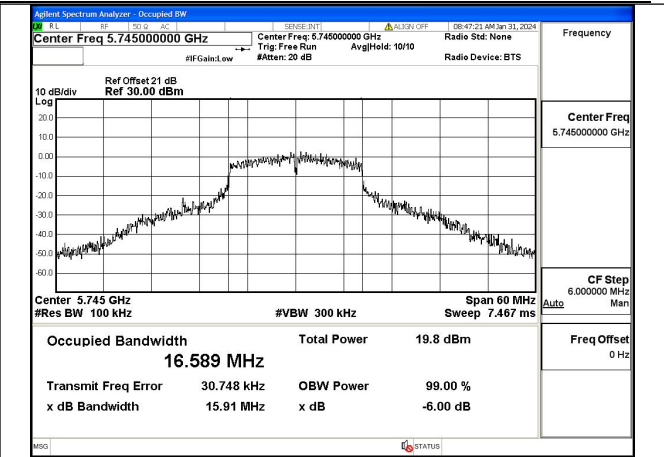

### Test Mode: 802.11a

Mode:802.11a Frequency:5745MHz Ant:Chain0

Mode:802.11a Frequency:5785MHz Ant:Chain0

Mode:802.11a Frequency:5825MHz Ant:Chain0

Mode:802.11a Frequency:5745MHz Ant:Chain1

Mode:802.11a Frequency:5785MHz Ant:Chain1