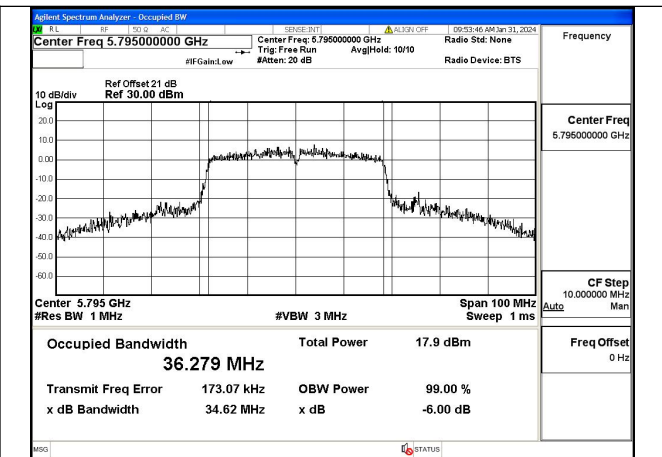

Mode:802.11ac VHT40 Frequency:5795MHz
Ant:Chain0