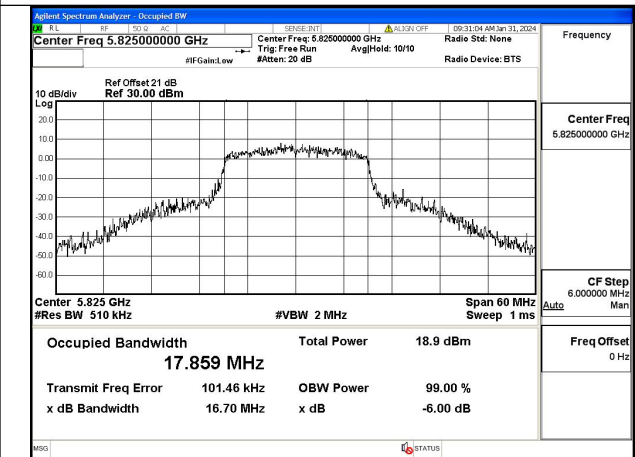

Mode:802.11ac VHT20 Frequency:5785MHz  
Ant:Chain0

Mode:802.11ac VHT20 Frequency:5825MHz  
Ant:Chain0

Mode:802.11ac VHT20 Frequency:5745MHz  
Ant:Chain1

Mode:802.11ac VHT20 Frequency:5785MHz  
Ant:Chain1