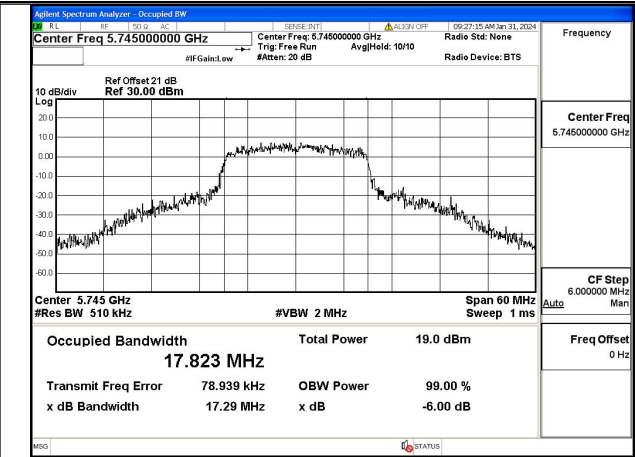

Mode:802.11n HT20 Frequency:5745MHz Ant:Chain1

Mode:802.11n HT20 Frequency:5785MHz Ant:Chain1

Mode:802.11n HT20 Frequency:5825MHz Ant:Chain1

Test Mode: 802.11ac VHT20

Mode:802.11ac VHT20 Frequency:5745MHz  
Ant:Chain0

Mode:802.11ac VHT20 Frequency:5785MHz  
Ant:Chain0

Mode:802.11ac VHT20 Frequency:5825MHz  
Ant:Chain0

Mode:802.11ac VHT20 Frequency:5745MHz  
Ant:Chain1

Mode:802.11ac VHT20 Frequency:5785MHz  
Ant:Chain1