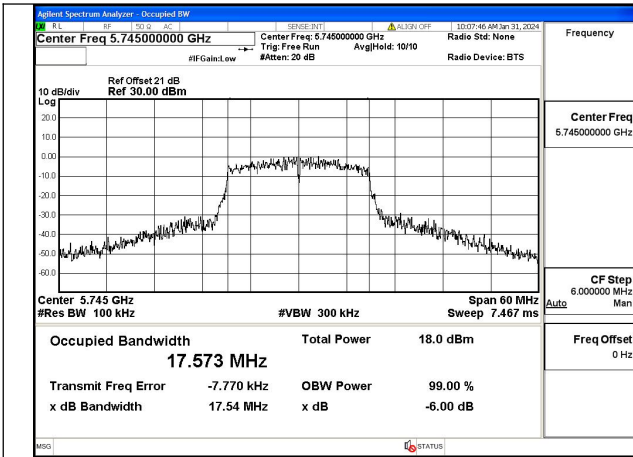

Test Mode: 802.11n HT20

Mode:802.11n HT20 Frequency:5745MHz Ant:Chain0