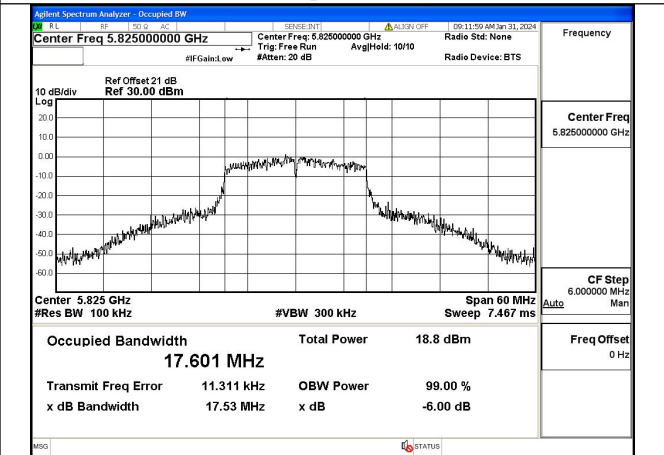

Mode:802.11n HT20 Frequency:5825MHz Ant:Chain1