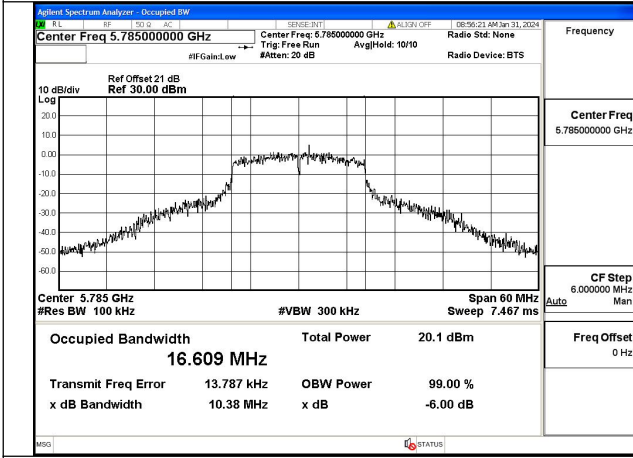

### Test Mode: 802.11a

Mode:802.11a Frequency:5745MHz Ant:Chain0

Mode:802.11a Frequency:5785MHz Ant:Chain0

Mode:802.11a Frequency:5825MHz Ant:Chain0

Mode:802.11a Frequency:5745MHz Ant:Chain1

Mode:802.11a Frequency:5785MHz Ant:Chain1