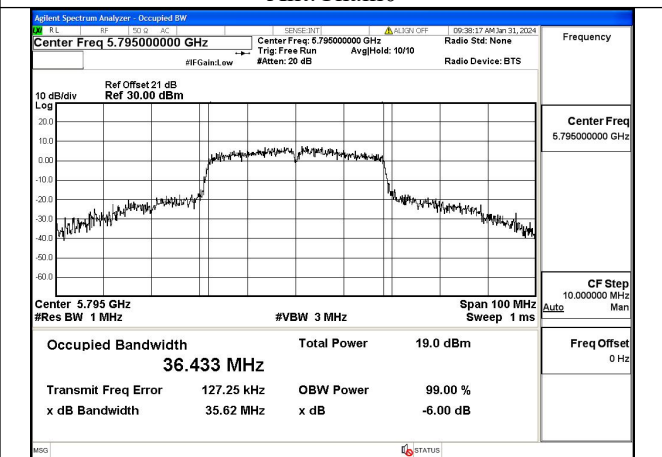

Mode:802.11n HT40 Frequency:5795MHz Ant:Chain1

Test Mode: 802.11ac VHT40

Mode:802.11ac VHT40 Frequency:5755MHz  
Ant:Chain0

Mode:802.11ac VHT40 Frequency:5795MHz  
Ant:Chain0

Mode:802.11ac VHT40 Frequency:5755MHz  
Ant:Chain1