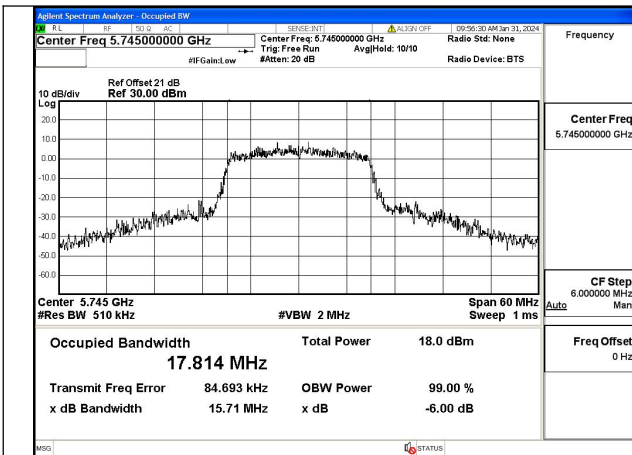

Mode:802.11n HT20 Frequency:5745MHz Ant:Chain1

Mode:802.11n HT20 Frequency:5785MHz Ant:Chain1

Mode:802.11n HT20 Frequency:5825MHz Ant:Chain1

Test Mode: 802.11ac VHT20

Mode:802.11ac VHT20 Frequency:5745MHz  
Ant:Chain0

Mode:802.11ac VHT20 Frequency:5785MHz  
Ant:Chain0

Mode:802.11ac VHT20 Frequency:5825MHz  
Ant:Chain0

Mode:802.11ac VHT20 Frequency:5745MHz  
Ant:Chain1

Mode:802.11ac VHT20 Frequency:5785MHz  
Ant:Chain1