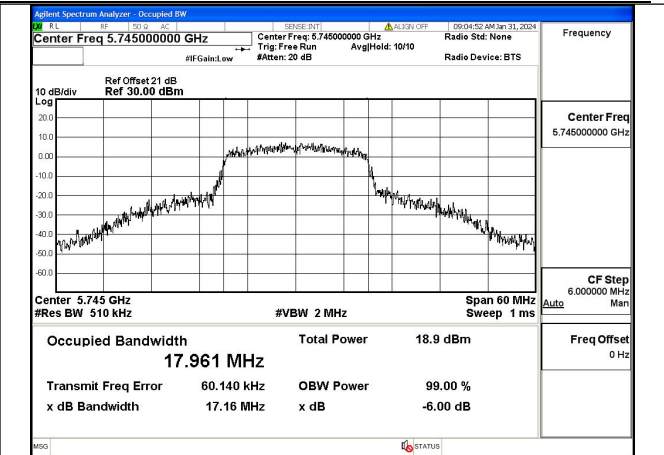

Mode:802.11a Frequency:5825MHz Ant:Chain1

Test Mode: 802.11n HT20

Mode:802.11n HT20 Frequency:5745MHz Ant:Chain0

Mode:802.11n HT20 Frequency:5785MHz Ant:Chain0

Mode:802.11n HT20 Frequency:5825MHz Ant:Chain0