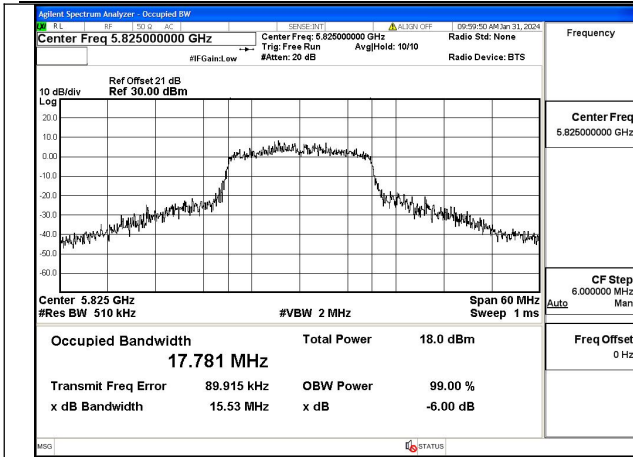

Mode:802.11n HT20 Frequency:5745MHz Ant:Chain1

Mode:802.11n HT20 Frequency:5785MHz Ant:Chain1

Mode:802.11n HT20 Frequency:5825MHz Ant:Chain1

Test Mode: 802.11ac VHT20

Mode:802.11ac VHT20 Frequency:5745MHz  
Ant:Chain0

Mode:802.11ac VHT20 Frequency:5785MHz  
Ant:Chain0

Mode:802.11ac VHT20 Frequency:5825MHz  
Ant:Chain0

Mode:802.11ac VHT20 Frequency:5745MHz  
Ant:Chain1

Mode:802.11ac VHT20 Frequency:5785MHz  
Ant:Chain1