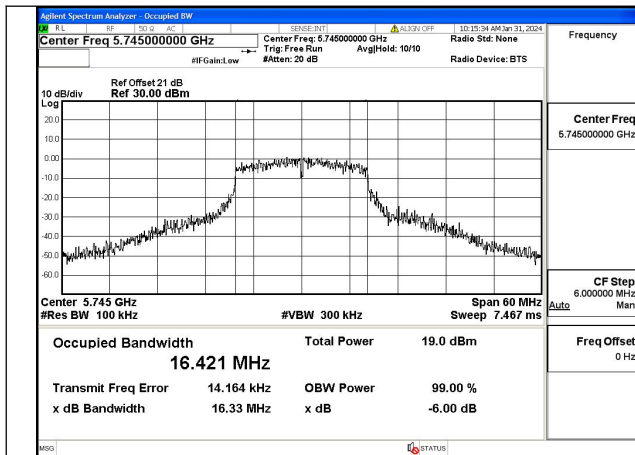

6dB Bandwidth

Offset 21dB = Attenuator + Temporary antenna connector loss + Cable loss

Test Mode	Antenna	6dB Bandwidth (MHz)		
		5745MHz	5785MHz	5825MHz
802.11a	Chain0	16.33	16.36	12.80
802.11a	Chain1	15.91	10.38	16.38
802.11n HT20	Chain0	17.54	17.21	16.37
802.11n HT20	Chain1	15.81	14.92	17.53
802.11ac VHT20	Chain0	16.64	16.56	15.68
802.11ac VHT20	Chain1	17.06	16.93	16.35

Test Mode	Antenna	6dB Bandwidth (MHz)		
		5755MHz	---	5795MHz
802.11n HT40	Chain0	33.80	---	35.77
802.11n HT40	Chain1	34.39	---	31.37
802.11ac VHT40	Chain0	31.95	---	32.30
802.11ac VHT40	Chain1	35.31	---	35.69

Test Mode	Antenna	6dB Bandwidth (MHz)		
		5775MHz	---	---
802.11ac VHT80	Chain0	75.27	---	---
802.11ac VHT80	Chain1	75.75	---	---

Test Mode: 802.11a

Mode:802.11a Frequency:5745MHz Ant:Chain0