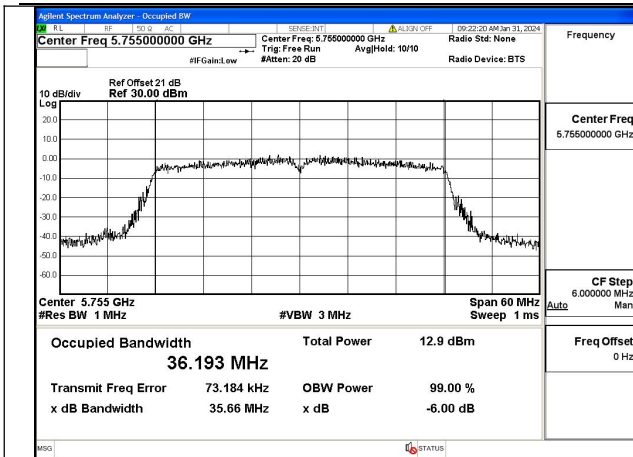

Mode:802.11ac VHT20 Frequency:5825MHz  
Ant:Chain1

Test Mode: 802.11n HT40

Mode:802.11n HT40 Frequency:5755MHz Ant:Chain0

Mode:802.11n HT40 Frequency:5795MHz Ant:Chain0

Mode:802.11n HT40 Frequency:5755MHz Ant:Chain1