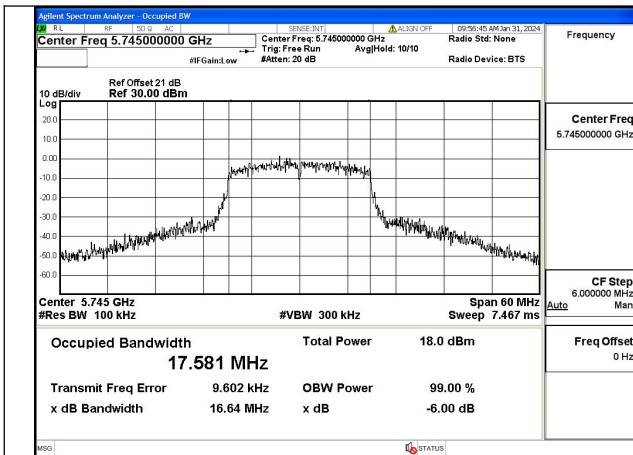

Mode:802.11n HT20 Frequency:5745MHz Ant:Chain1

Mode:802.11n HT20 Frequency:5785MHz Ant:Chain1

Mode:802.11n HT20 Frequency:5825MHz Ant:Chain1

Test Mode: 802.11ac VHT20

Mode:802.11ac VHT20 Frequency:5745MHz  
Ant:Chain0

Mode:802.11ac VHT20 Frequency:5785MHz  
Ant:Chain0