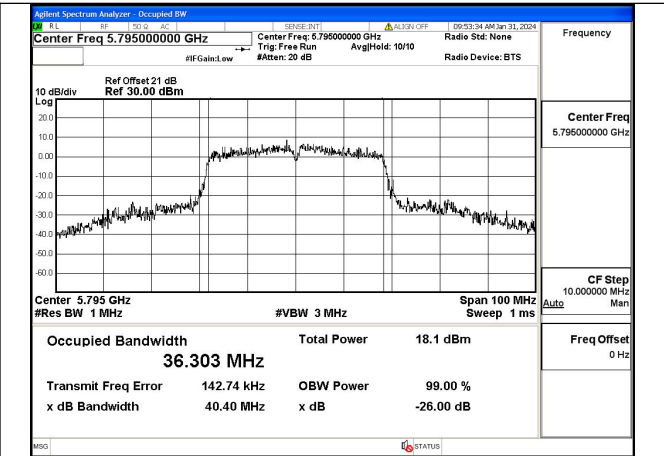

Mode:802.11ac VHT40 Frequency:5795MHz
Ant:Chain0