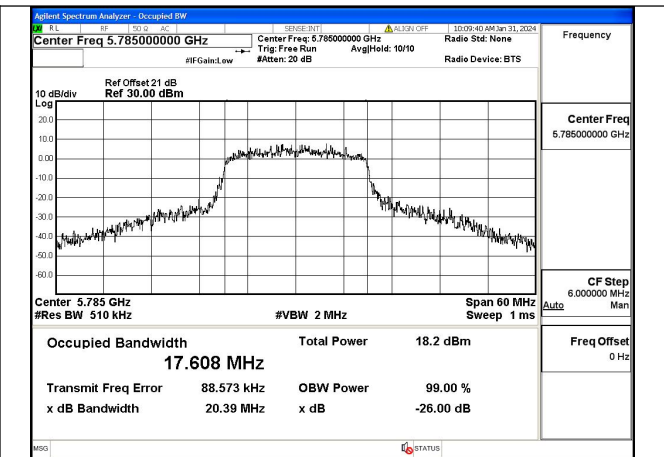

Mode:802.11a Frequency:5785MHz Ant:Chain1

Mode:802.11a Frequency:5825MHz Ant:Chain1

Test Mode: 802.11n HT20

Mode:802.11n HT20 Frequency:5745MHz Ant:Chain0

Mode:802.11n HT20 Frequency:5785MHz Ant:Chain0

Mode:802.11n HT20 Frequency:5825MHz Ant:Chain0