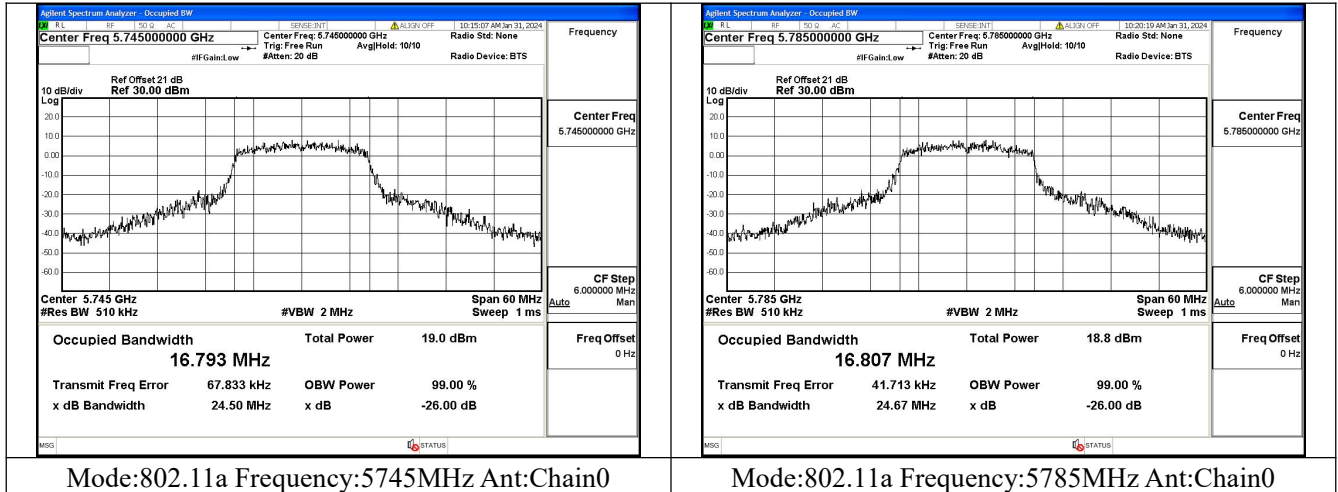

Emission Bandwidth

Offset 21dB = Attenuator + Temporary antenna connector loss + Cable loss

Test Mode	Antenna	26dB Bandwidth (MHz)		
		5745MHz	5785MHz	5825MHz
802.11a	Chain0	24.50	24.67	22.08
802.11a	Chain1	29.68	28.20	26.13
802.11n HT20	Chain0	19.89	20.39	20.12
802.11n HT20	Chain1	26.18	27.51	25.20
802.11ac VHT20	Chain0	20.36	20.08	20.33
802.11ac VHT20	Chain1	26.64	22.12	24.23

Test Mode	Antenna	26dB Bandwidth (MHz)		
		5755MHz	---	5795MHz
802.11n HT40	Chain0	40.75	---	40.27
802.11n HT40	Chain1	40.46	---	40.47
802.11ac VHT40	Chain0	39.99	---	40.40
802.11ac VHT40	Chain1	45.83	---	48.13

Test Mode	Antenna	26dB Bandwidth (MHz)		
		5775MHz	---	---
802.11ac VHT80	Chain0	80.97	---	---
802.11ac VHT80	Chain1	81.10	---	---

Test Mode: 802.11a