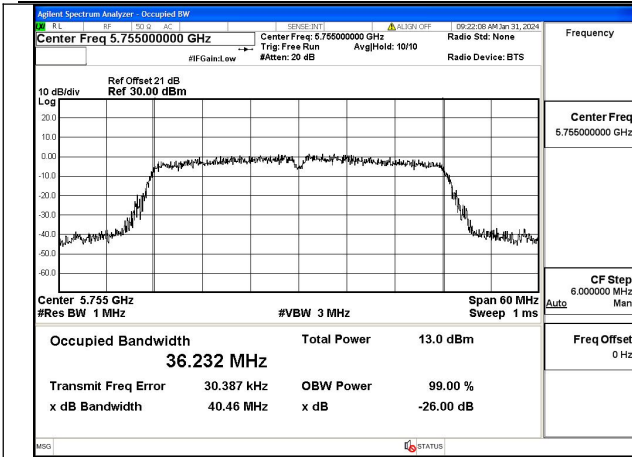

Mode:802.11n HT40 Frequency:5755MHz Ant:Chain1