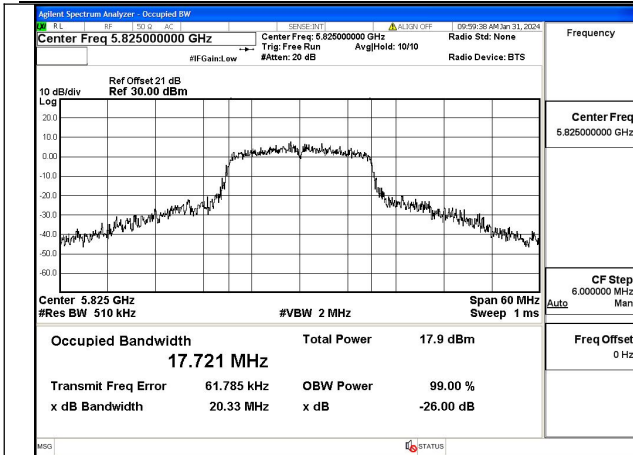

Mode:802.11ac VHT20 Frequency:5825MHz
Ant:Chain0