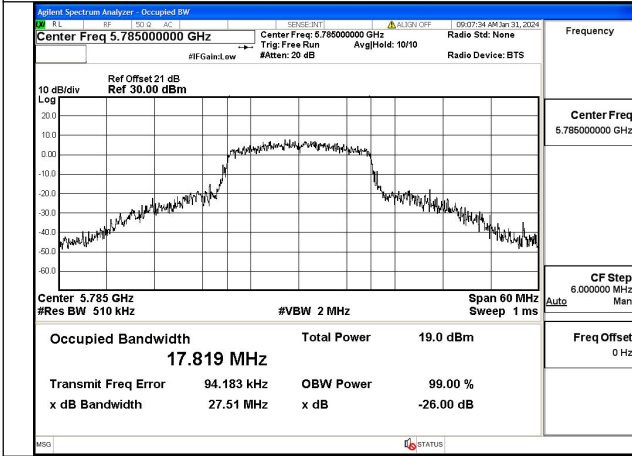

Mode:802.11n HT20 Frequency:5785MHz Ant:Chain1