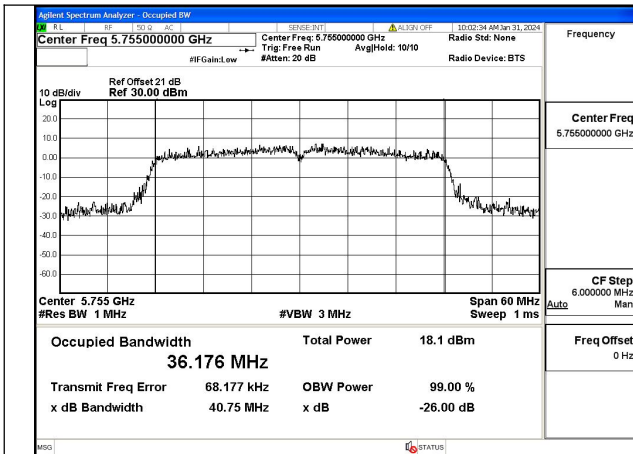

Test Mode: 802.11n HT40

Mode:802.11n HT40 Frequency:5755MHz Ant:Chain0