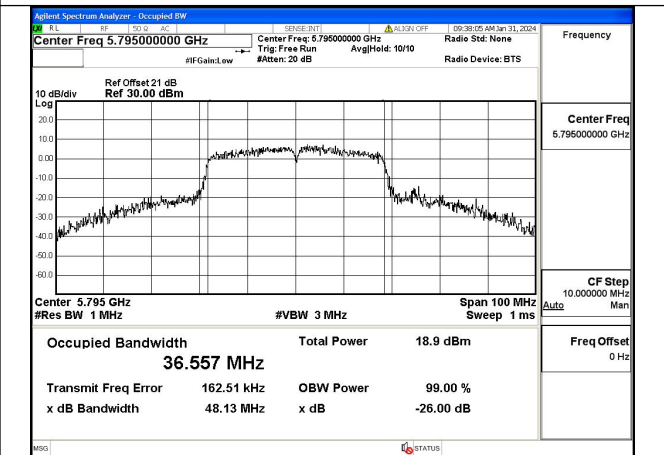

Test Mode: 802.11ac VHT40

Mode:802.11ac VHT40 Frequency:5755MHz
Ant:Chain0

Mode:802.11ac VHT40 Frequency:5795MHz
Ant:Chain0

Mode:802.11ac VHT40 Frequency:5755MHz
Ant:Chain1

Mode:802.11ac VHT40 Frequency:5795MHz
Ant:Chain1

Test Mode: 802.11ac VHT80