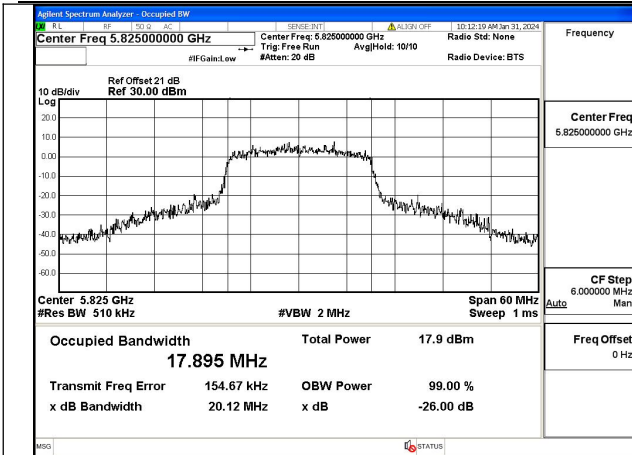

Mode:802.11a Frequency:5785MHz Ant:Chain1

Mode:802.11a Frequency:5825MHz Ant:Chain1

Test Mode: 802.11n HT20

Mode:802.11n HT20 Frequency:5745MHz Ant:Chain0

Mode:802.11n HT20 Frequency:5785MHz Ant:Chain0

Mode:802.11n HT20 Frequency:5825MHz Ant:Chain0