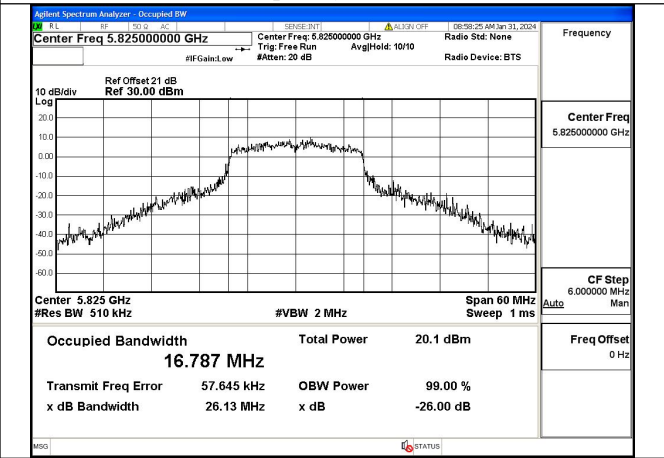

Mode:802.11a Frequency:5825MHz Ant:Chain1