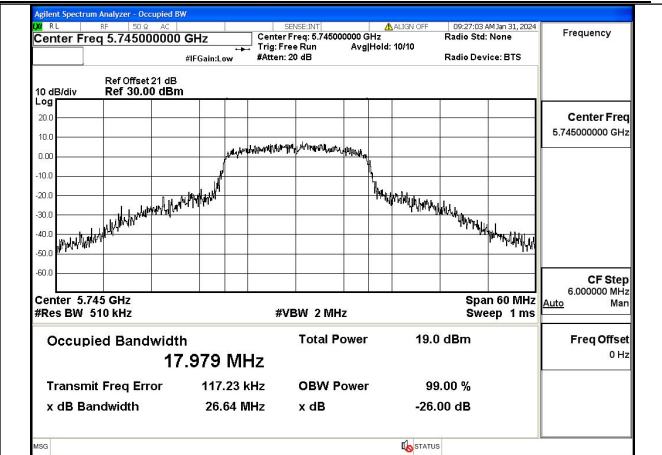

Mode:802.11n HT20 Frequency:5745MHz Ant:Chain1

Mode:802.11n HT20 Frequency:5785MHz Ant:Chain1

Mode:802.11n HT20 Frequency:5825MHz Ant:Chain1

Test Mode: 802.11ac VHT20

Mode:802.11ac VHT20 Frequency:5745MHz
Ant:Chain0

Mode:802.11ac VHT20 Frequency:5785MHz
Ant:Chain0

Mode:802.11ac VHT20 Frequency:5825MHz
Ant:Chain0

Mode:802.11ac VHT20 Frequency:5745MHz
Ant:Chain1

Mode:802.11ac VHT20 Frequency:5785MHz
Ant:Chain1

Mode:802.11ac VHT20 Frequency:5825MHz
Ant:Chain1