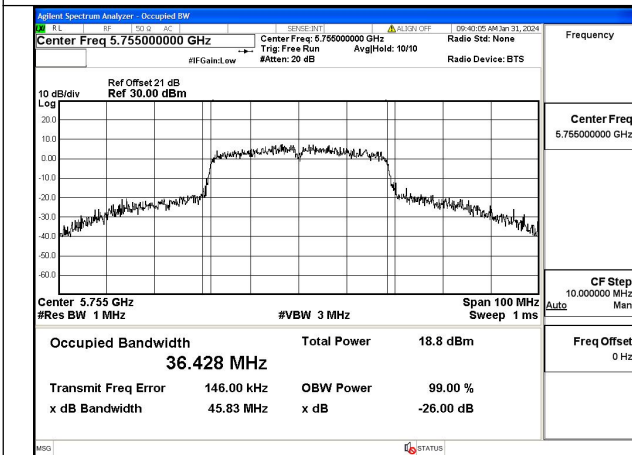

Mode:802.11ac VHT40 Frequency:5755MHz
Ant:Chain1