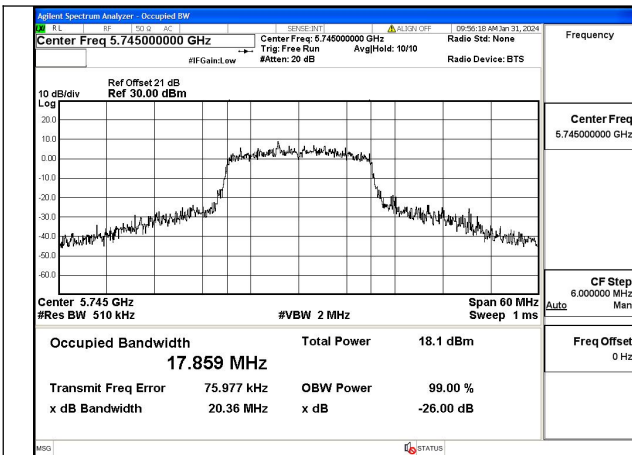

Test Mode: 802.11ac VHT20

Mode:802.11ac VHT20 Frequency:5745MHz
Ant:Chain0