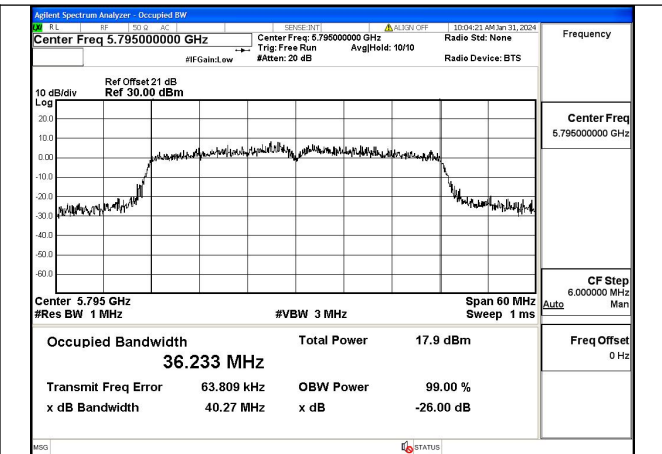

Mode:802.11n HT40 Frequency:5795MHz Ant:Chain0