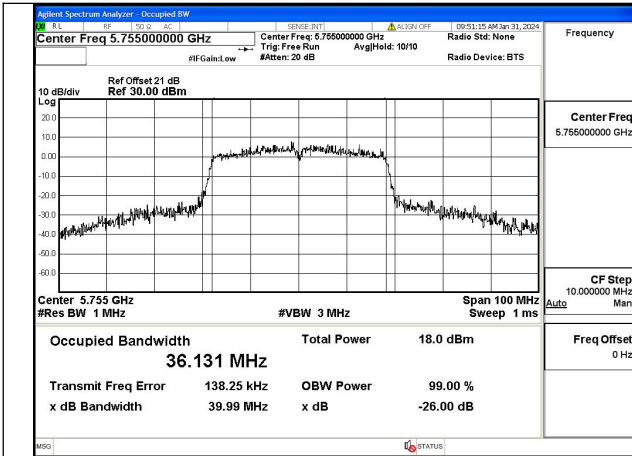

Test Mode: 802.11ac VHT40

Mode:802.11ac VHT40 Frequency:5755MHz
Ant:Chain0