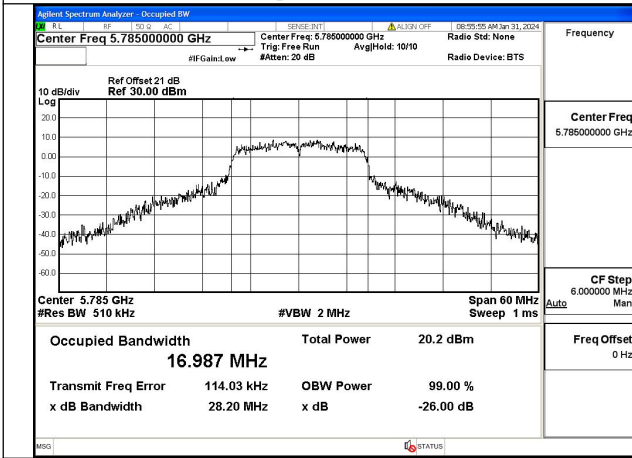

Test Mode	Antenna	26dB Bandwidth (MHz)		
		5775MHz	---	---
802.11ac VHT80	Chain0	80.97	---	---
802.11ac VHT80	Chain1	81.10	---	---

Test Mode: 802.11a

Mode:802.11a Frequency:5825MHz Ant:Chain0

Mode:802.11a Frequency:5745MHz Ant:Chain1