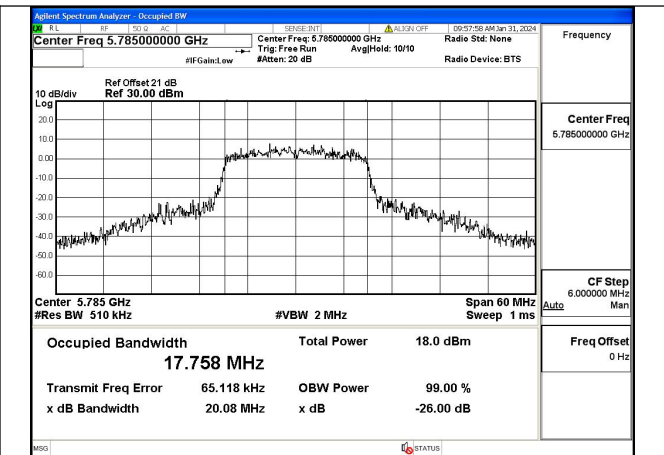

Test Mode: 802.11ac VHT20

Mode:802.11ac VHT20 Frequency:5785MHz
Ant:Chain0