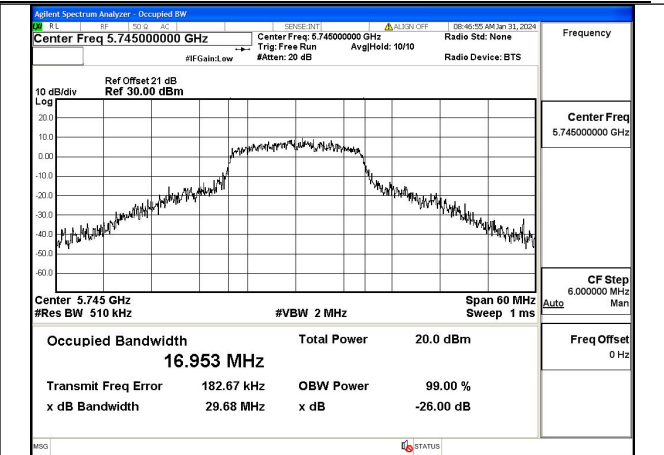

Test Mode	Antenna	26dB Bandwidth (MHz)		
		5775MHz	---	---
802.11ac VHT80	Chain0	80.97	---	---
802.11ac VHT80	Chain1	81.10	---	---

Test Mode: 802.11a

Mode:802.11a Frequency:5825MHz Ant:Chain0

Mode:802.11a Frequency:5745MHz Ant:Chain1