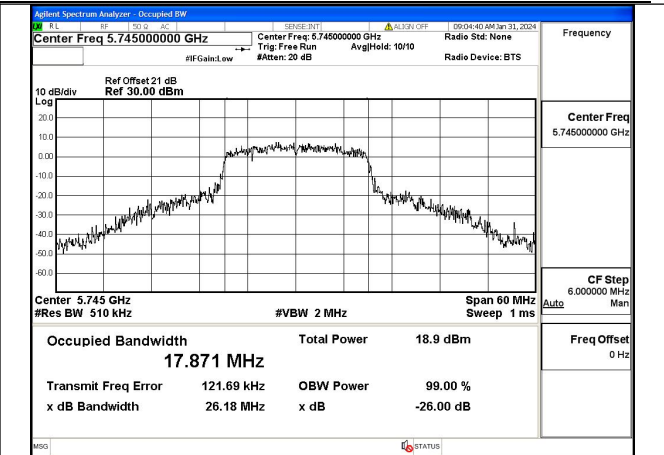

Mode:802.11a Frequency:5785MHz Ant:Chain1

Mode:802.11a Frequency:5825MHz Ant:Chain1

Test Mode: 802.11n HT20

Mode:802.11n HT20 Frequency:5745MHz Ant:Chain0

Mode:802.11n HT20 Frequency:5785MHz Ant:Chain0

Mode:802.11n HT20 Frequency:5825MHz Ant:Chain0