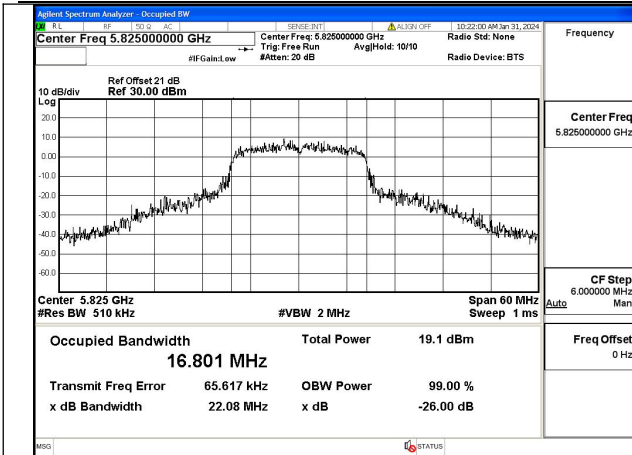

Mode:802.11a Frequency:5825MHz Ant:Chain0