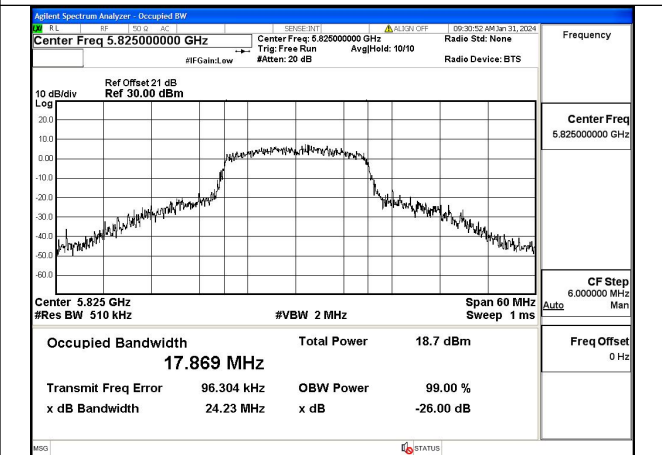

Mode:802.11ac VHT20 Frequency:5785MHz
Ant:Chain0

Mode:802.11ac VHT20 Frequency:5825MHz
Ant:Chain0

Mode:802.11ac VHT20 Frequency:5745MHz
Ant:Chain1

Mode:802.11ac VHT20 Frequency:5785MHz
Ant:Chain1

Mode:802.11ac VHT20 Frequency:5825MHz
Ant:Chain1