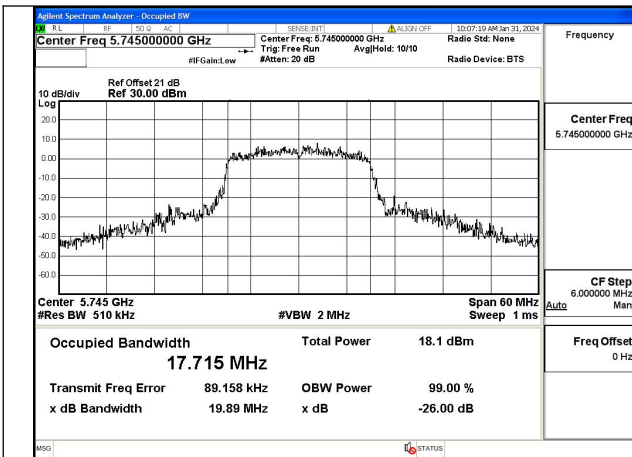

Test Mode: 802.11n HT20

Mode:802.11n HT20 Frequency:5745MHz Ant:Chain0