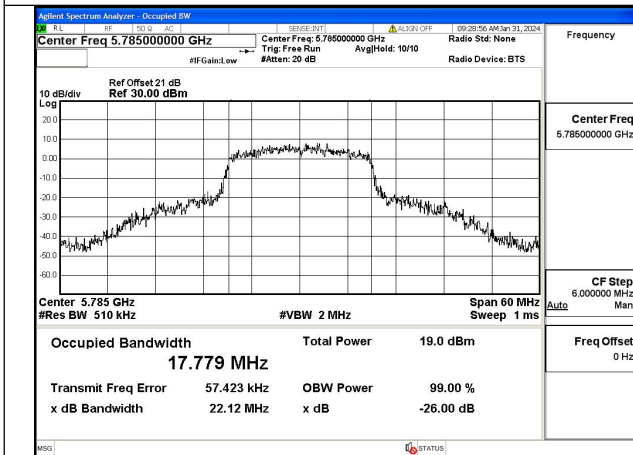

Mode:802.11ac VHT20 Frequency:5785MHz
Ant:Chain1