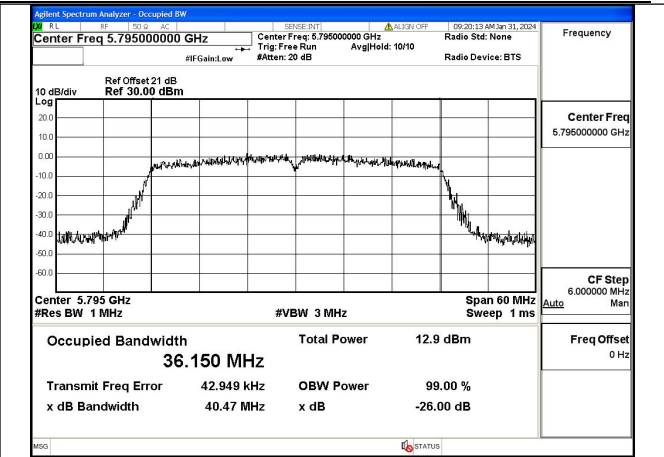

Test Mode: 802.11n HT40

Mode:802.11n HT40 Frequency:5755MHz Ant:Chain0

Mode:802.11n HT40 Frequency:5795MHz Ant:Chain0

Mode:802.11n HT40 Frequency:5755MHz Ant:Chain1

Mode:802.11n HT40 Frequency:5795MHz Ant:Chain1