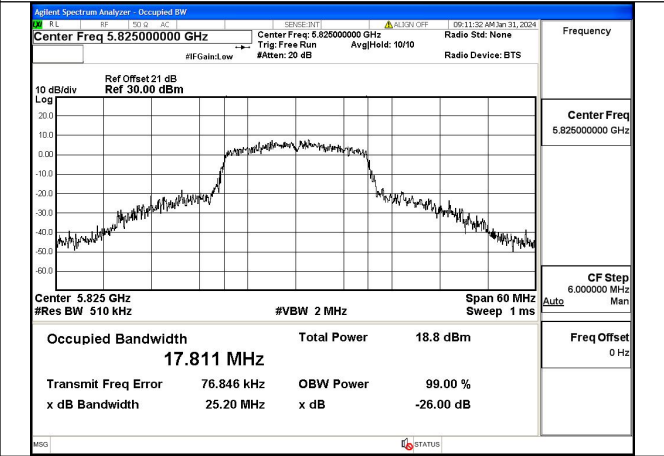

Mode:802.11n HT20 Frequency:5825MHz Ant:Chain1