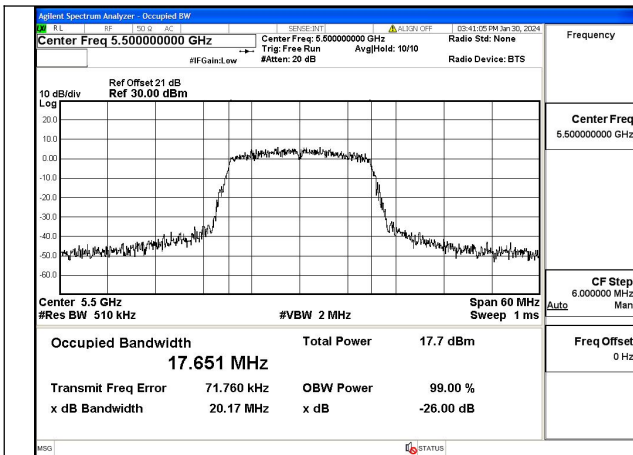

Test Mode: 802.11ac VHT20

Mode:802.11ac VHT20 Frequency:5500MHz
Ant:Chain0