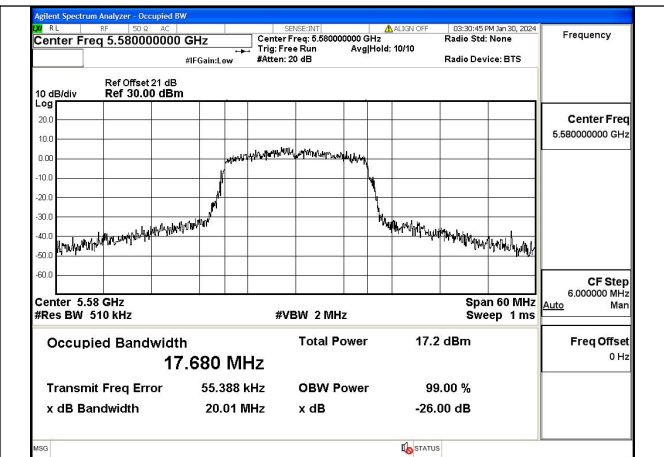

Mode:802.11a Frequency:5580MHz Ant:Chain1

Mode:802.11a Frequency:5700MHz Ant:Chain1

Test Mode: 802.11n HT20

Mode:802.11n HT20 Frequency:5500MHz Ant:Chain0

Mode:802.11n HT20 Frequency:5580MHz Ant:Chain0

Mode:802.11n HT20 Frequency:5700MHz Ant:Chain0