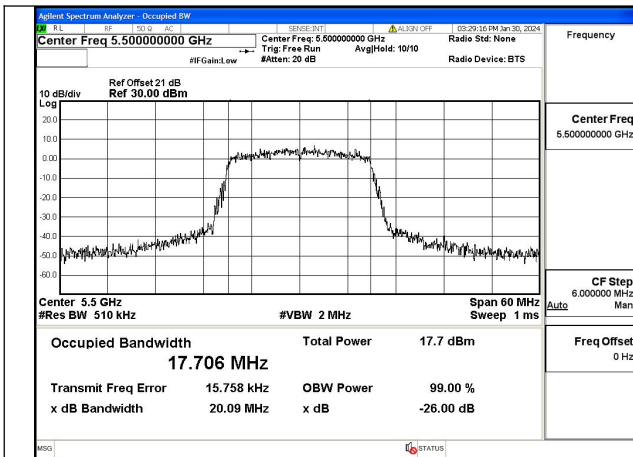

Test Mode: 802.11n HT20

Mode:802.11n HT20 Frequency:5500MHz Ant:Chain0