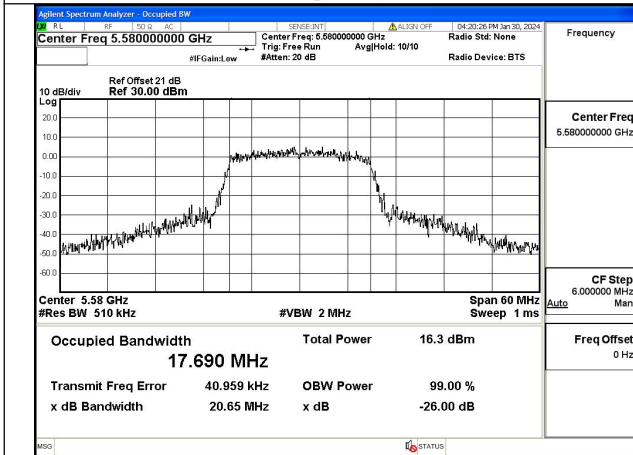

Mode:802.11n HT20 Frequency:5580MHz Ant:Chain1