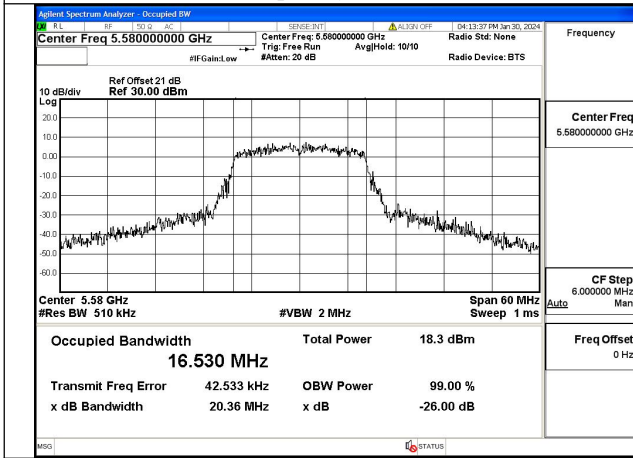

Test Mode	Antenna	26dB Bandwidth (MHz)		
		5530MHz	---	5610MHz
802.11ac VHT80	Chain0	81.02	---	80.80
802.11ac VHT80	Chain1	81.02	---	82.09

Test Mode: 802.11a

Mode:802.11a Frequency:5700MHz Ant:Chain0

Mode:802.11a Frequency:5500MHz Ant:Chain1