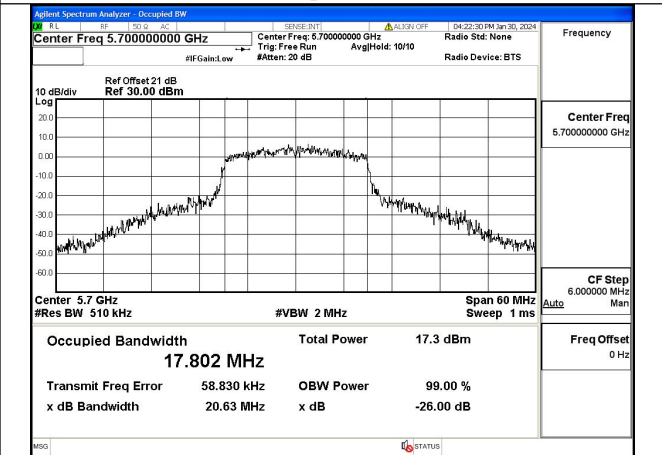

Mode:802.11n HT20 Frequency:5700MHz Ant:Chain1