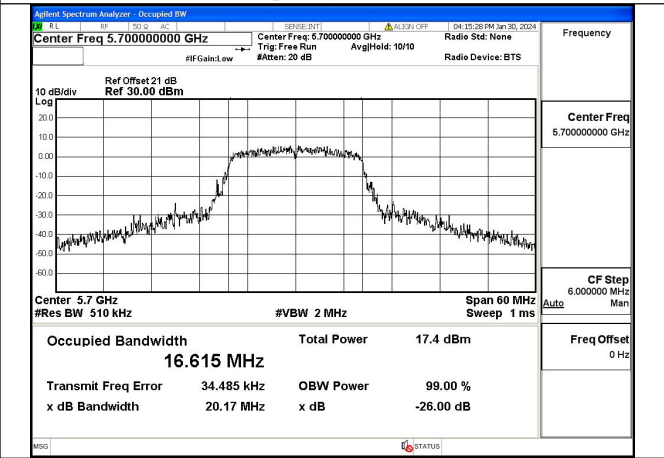

Mode:802.11a Frequency:5700MHz Ant:Chain1