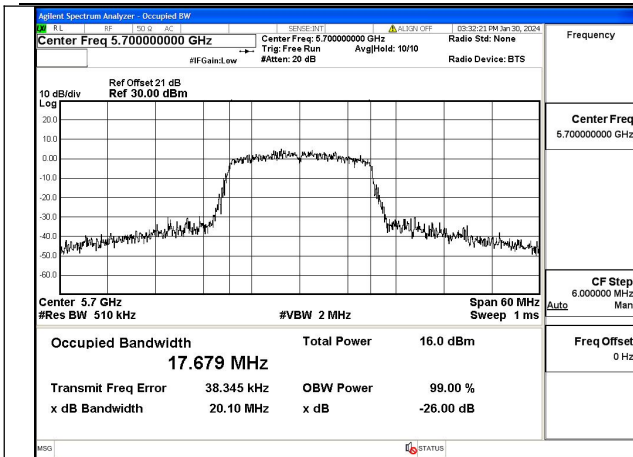

Mode:802.11a Frequency:5580MHz Ant:Chain1

Mode:802.11a Frequency:5700MHz Ant:Chain1

Test Mode: 802.11n HT20

Mode:802.11n HT20 Frequency:5500MHz Ant:Chain0

Mode:802.11n HT20 Frequency:5580MHz Ant:Chain0

Mode:802.11n HT20 Frequency:5700MHz Ant:Chain0