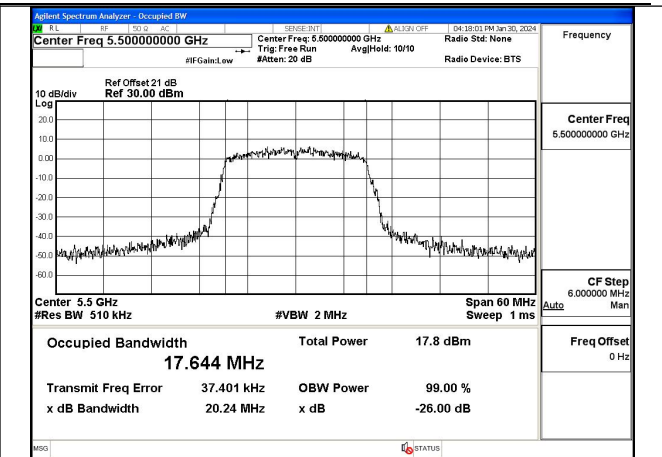

Mode:802.11a Frequency:5580MHz Ant:Chain1

Mode:802.11a Frequency:5700MHz Ant:Chain1

Test Mode: 802.11n HT20

Mode:802.11n HT20 Frequency:5500MHz Ant:Chain0

Mode:802.11n HT20 Frequency:5580MHz Ant:Chain0

Mode:802.11n HT20 Frequency:5700MHz Ant:Chain0