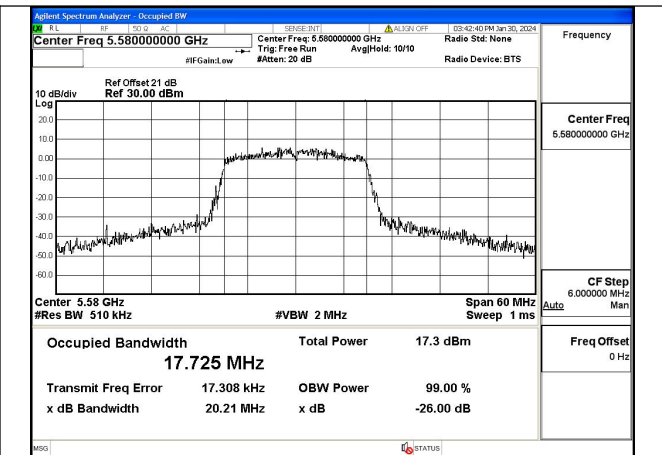

Test Mode: 802.11ac VHT20

Mode:802.11ac VHT20 Frequency:5580MHz
Ant:Chain0