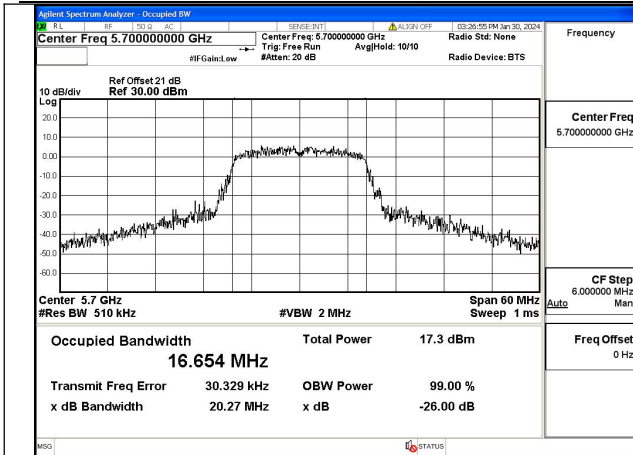

Mode:802.11a Frequency:5700MHz Ant:Chain0