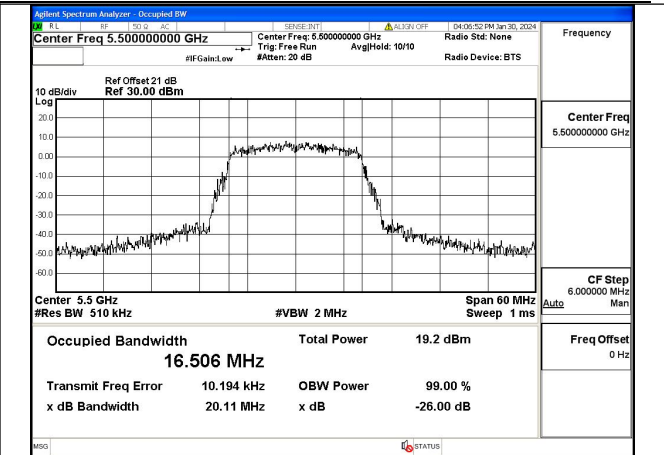

Test Mode	Antenna	26dB Bandwidth (MHz)		
		5530MHz	---	5610MHz
802.11ac VHT80	Chain0	81.02	---	80.80
802.11ac VHT80	Chain1	81.02	---	82.09

Test Mode: 802.11a

Mode:802.11a Frequency:5700MHz Ant:Chain0

Mode:802.11a Frequency:5500MHz Ant:Chain1