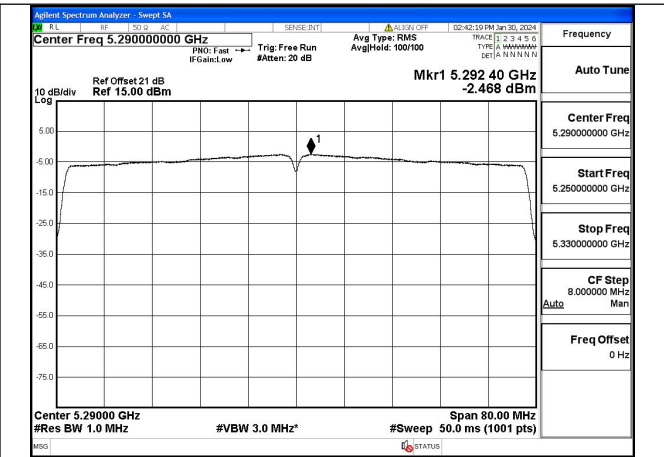

Test Mode: 802.11ac VHT20

Test Mode: 802.11n HT40

Test Mode: 802.11ac VHT40

Mode:802.11ac VHT40 Frequency:5270MHz
Ant:Chain0

Mode:802.11ac VHT40 Frequency:5310MHz
Ant:Chain0

Mode:802.11ac VHT40 Frequency:5270MHz
Ant:Chain1

Mode:802.11ac VHT40 Frequency:5310MHz
Ant:Chain1

Test Mode: 802.11ac VHT80

Mode:802.11ac VHT80 Frequency:5290MHz
Ant:Chain0

Mode:802.11ac VHT80 Frequency:5290MHz
Ant:Chain1