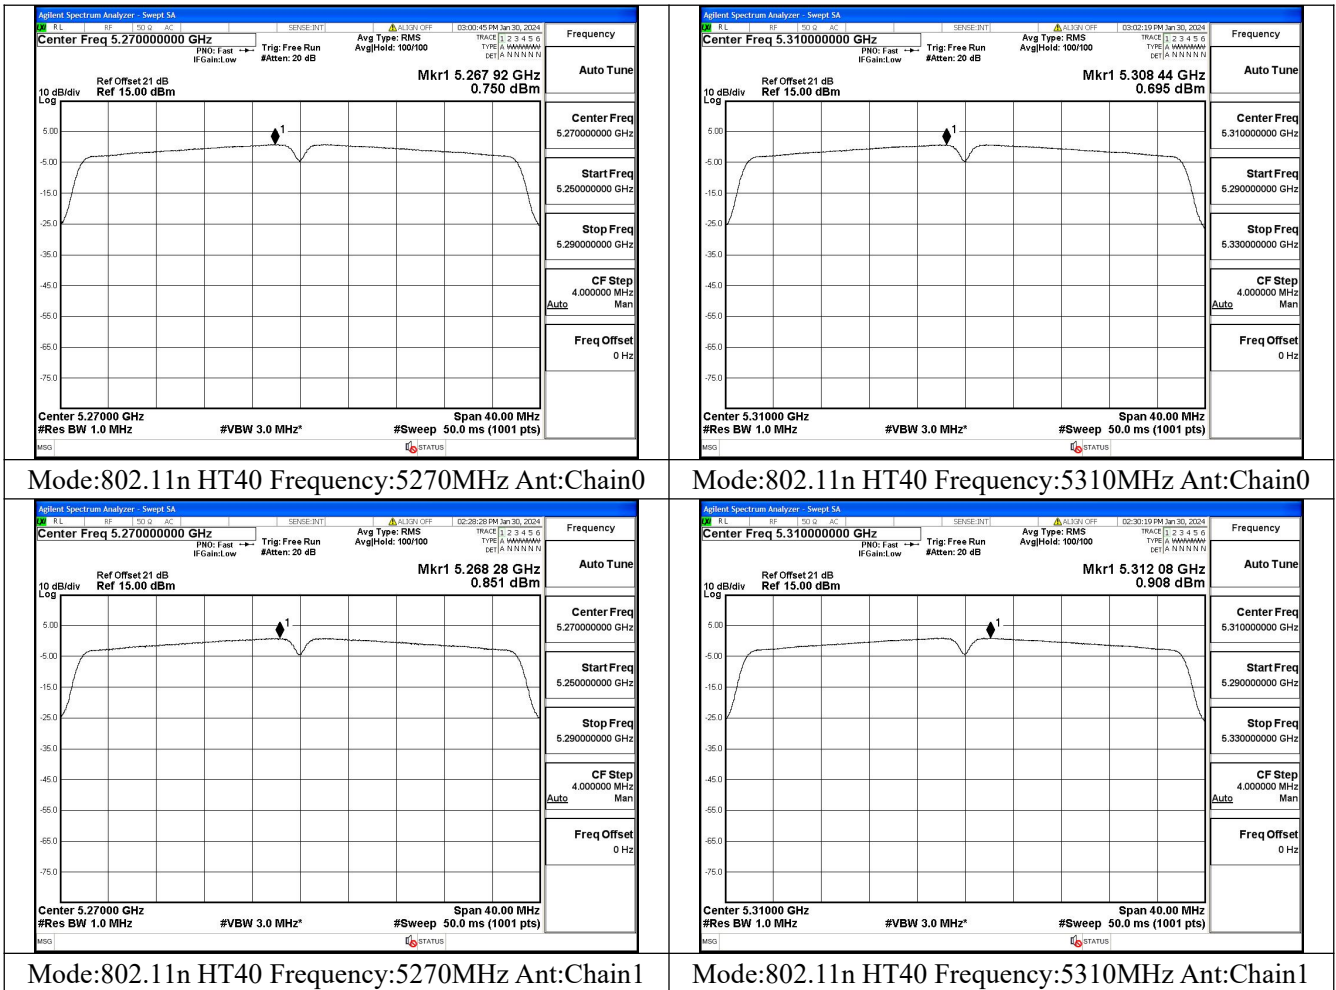

Test Mode: 802.11ac VHT20

Test Mode: 802.11n HT40

Test Mode: 802.11ac VHT40

Mode:802.11ac VHT40 Frequency:5270MHz
Ant:Chain0

Mode:802.11ac VHT40 Frequency:5310MHz
Ant:Chain0

Mode:802.11ac VHT40 Frequency:5270MHz
Ant:Chain1

Mode:802.11ac VHT40 Frequency:5310MHz
Ant:Chain1

Test Mode: 802.11ac VHT80

Mode:802.11ac VHT80 Frequency:5290MHz
Ant:Chain0

Mode:802.11ac VHT80 Frequency:5290MHz
Ant:Chain1