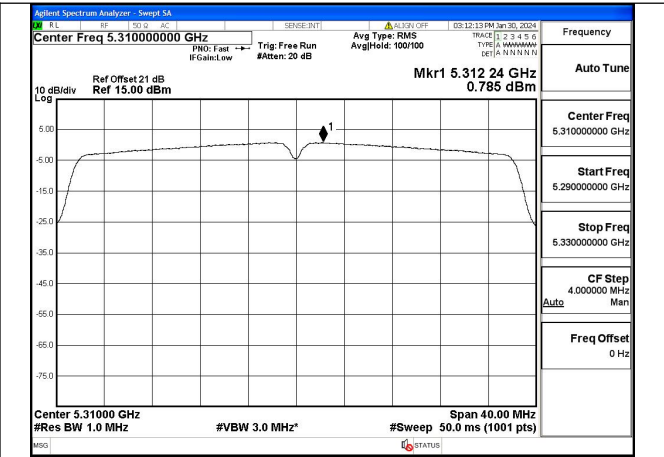

Test Mode: 802.11ac VHT20

Test Mode: 802.11n HT40

Test Mode: 802.11ac VHT40

Mode:802.11ac VHT40 Frequency:5270MHz
Ant:Chain0

Mode:802.11ac VHT40 Frequency:5310MHz
Ant:Chain0

Mode:802.11ac VHT40 Frequency:5270MHz
Ant:Chain1

Mode:802.11ac VHT40 Frequency:5310MHz
Ant:Chain1

Test Mode: 802.11ac VHT80

Mode:802.11ac VHT80 Frequency:5290MHz
Ant:Chain0

Mode:802.11ac VHT80 Frequency:5290MHz
Ant:Chain1