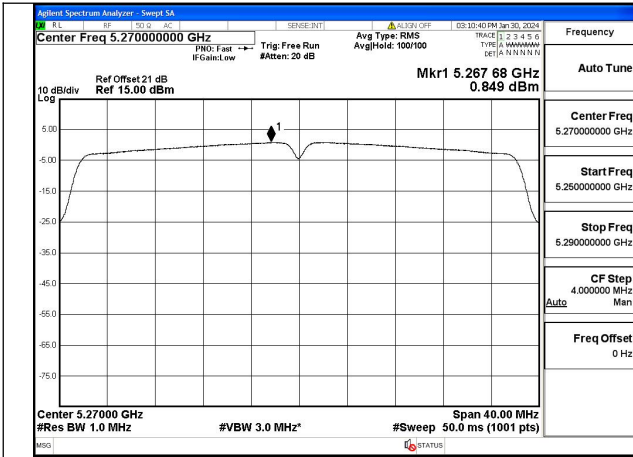

Test Mode: 802.11ac VHT20

Test Mode: 802.11n HT40

Test Mode: 802.11ac VHT40

Mode:802.11ac VHT40 Frequency:5270MHz
Ant:Chain0

Mode:802.11ac VHT40 Frequency:5310MHz
Ant:Chain0

Mode:802.11ac VHT40 Frequency:5270MHz
Ant:Chain1

Mode:802.11ac VHT40 Frequency:5310MHz
Ant:Chain1

Test Mode: 802.11ac VHT80

Mode:802.11ac VHT80 Frequency:5290MHz
Ant:Chain0

Mode:802.11ac VHT80 Frequency:5290MHz
Ant:Chain1