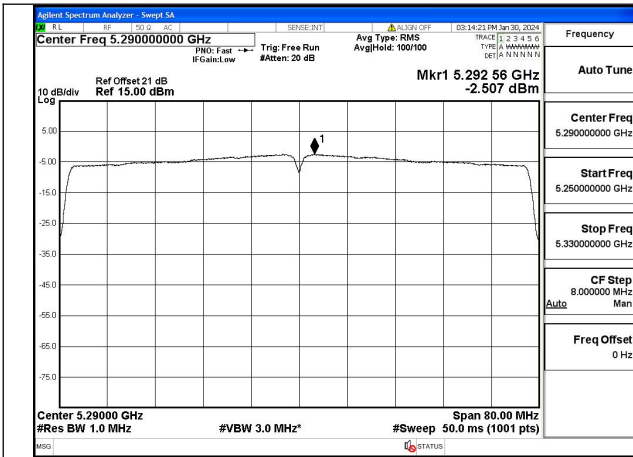

Test Mode: 802.11ac VHT20

Test Mode: 802.11n HT40

Test Mode: 802.11ac VHT40

Mode:802.11ac VHT40 Frequency:5270MHz
Ant:Chain0

Mode:802.11ac VHT40 Frequency:5310MHz
Ant:Chain0

Mode:802.11ac VHT40 Frequency:5270MHz
Ant:Chain1

Mode:802.11ac VHT40 Frequency:5310MHz
Ant:Chain1

Test Mode: 802.11ac VHT80

Mode:802.11ac VHT80 Frequency:5290MHz
Ant:Chain0

Mode:802.11ac VHT80 Frequency:5290MHz
Ant:Chain1