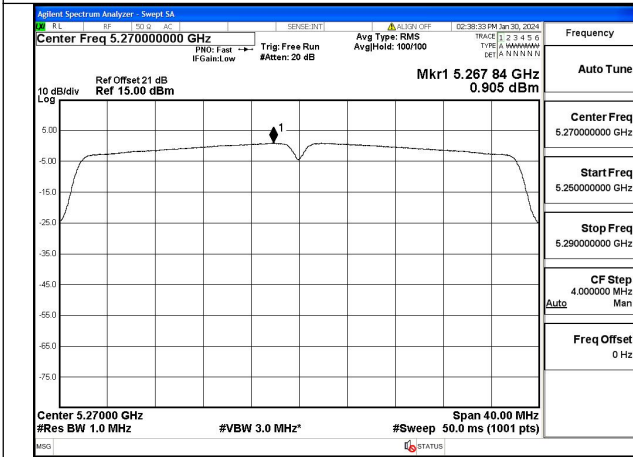

Test Mode: 802.11ac VHT20

Test Mode: 802.11n HT40

Test Mode: 802.11ac VHT40

Mode:802.11ac VHT40 Frequency:5270MHz
Ant:Chain0

Mode:802.11ac VHT40 Frequency:5310MHz
Ant:Chain0

Mode:802.11ac VHT40 Frequency:5270MHz
Ant:Chain1

Mode:802.11ac VHT40 Frequency:5310MHz
Ant:Chain1

Test Mode: 802.11ac VHT80

Mode:802.11ac VHT80 Frequency:5290MHz
Ant:Chain0

Mode:802.11ac VHT80 Frequency:5290MHz
Ant:Chain1