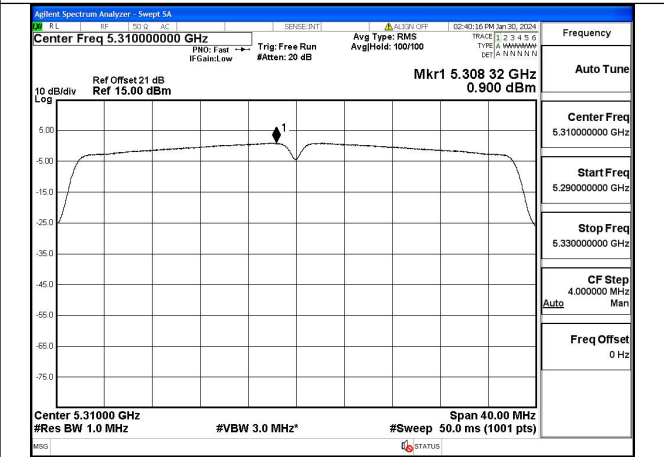

Test Mode: 802.11ac VHT20

Test Mode: 802.11n HT40

Test Mode: 802.11ac VHT40

Mode:802.11ac VHT40 Frequency:5270MHz
Ant:Chain0

Mode:802.11ac VHT40 Frequency:5310MHz
Ant:Chain0

Mode:802.11ac VHT40 Frequency:5270MHz
Ant:Chain1

Mode:802.11ac VHT40 Frequency:5310MHz
Ant:Chain1

Test Mode: 802.11ac VHT80

Mode:802.11ac VHT80 Frequency:5290MHz
Ant:Chain0

Mode:802.11ac VHT80 Frequency:5290MHz
Ant:Chain1