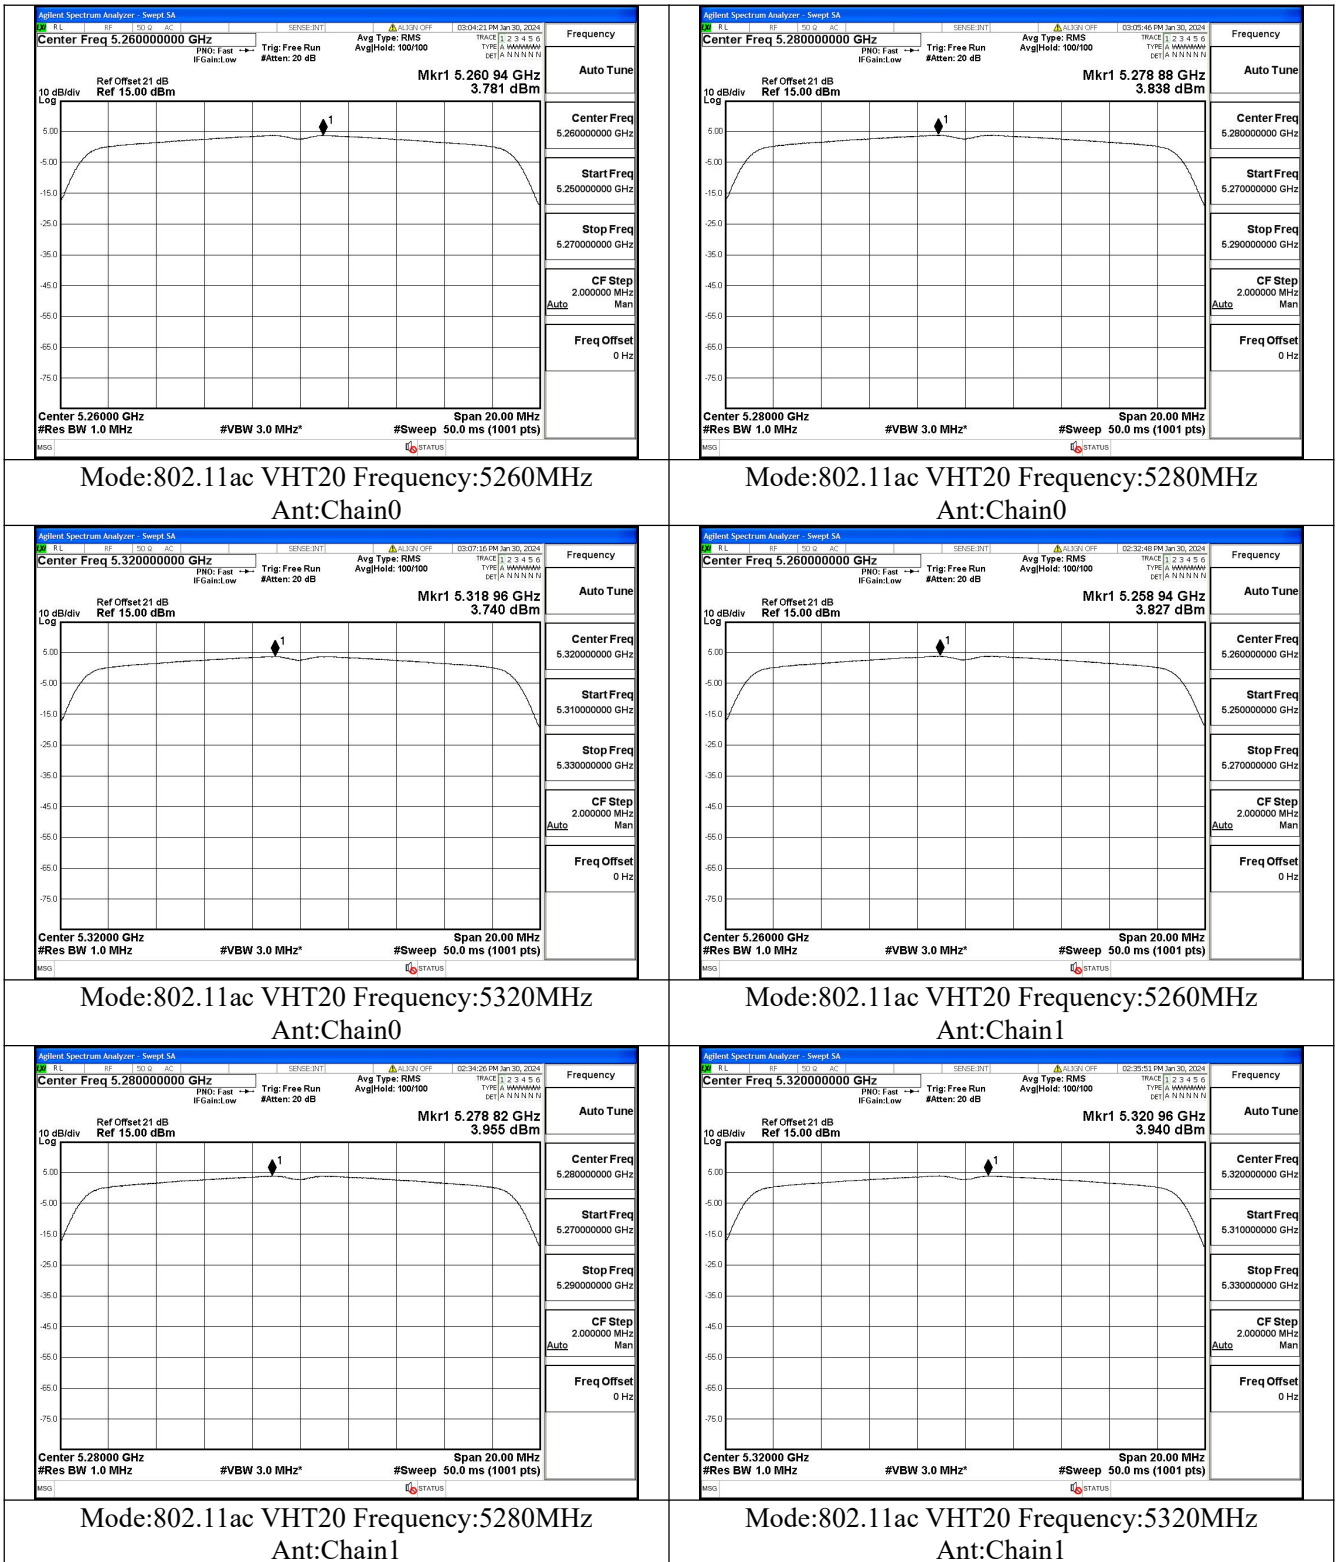

Test Mode: 802.11ac VHT20

Test Mode: 802.11n HT40

Test Mode: 802.11ac VHT40

Mode:802.11ac VHT40 Frequency:5270MHz
Ant:Chain0

Mode:802.11ac VHT40 Frequency:5310MHz
Ant:Chain0

Mode:802.11ac VHT40 Frequency:5270MHz
Ant:Chain1

Mode:802.11ac VHT40 Frequency:5310MHz
Ant:Chain1

Test Mode: 802.11ac VHT80

Mode:802.11ac VHT80 Frequency:5290MHz
Ant:Chain0

Mode:802.11ac VHT80 Frequency:5290MHz
Ant:Chain1