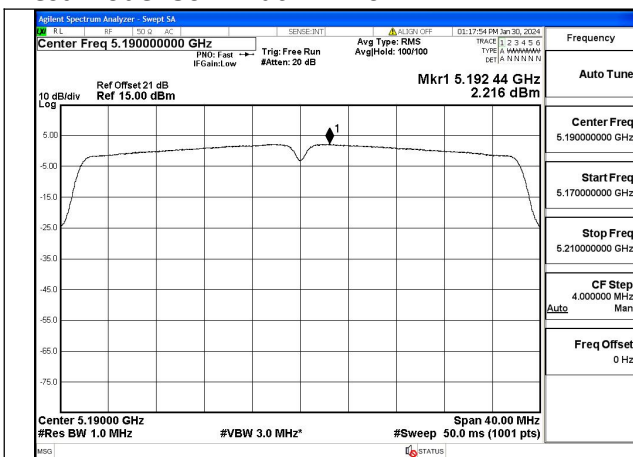

Test Mode: 802.11ac VHT20

Test Mode: 802.11n HT40

Mode:802.11n HT40 Frequency:5190MHz Ant:Chain0

Mode:802.11n HT40 Frequency:5230MHz Ant:Chain0

Mode:802.11n HT40 Frequency:5190MHz Ant:Chain1

Mode:802.11n HT40 Frequency:5230MHz Ant:Chain1

Test Mode: 802.11ac VHT40

Mode:802.11ac VHT40 Frequency:5190MHz
Ant:Chain0

Mode:802.11ac VHT40 Frequency:5230MHz
Ant:Chain0

Mode:802.11ac VHT40 Frequency:5190MHz
Ant:Chain1

Mode:802.11ac VHT40 Frequency:5230MHz
Ant:Chain1

Test Mode: 802.11ac VHT80

Mode:802.11ac VHT80 Frequency:5210MHz
Ant:Chain0

Mode:802.11ac VHT80 Frequency:5210MHz
Ant:Chain1