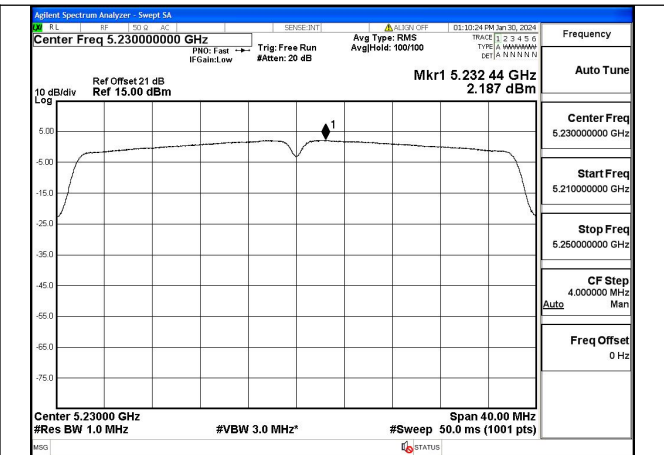

Test Mode: 802.11ac VHT20

Test Mode: 802.11n HT40

Mode:802.11n HT40 Frequency:5190MHz Ant:Chain0

Mode:802.11n HT40 Frequency:5230MHz Ant:Chain0

Mode:802.11n HT40 Frequency:5190MHz Ant:Chain1

Mode:802.11n HT40 Frequency:5230MHz Ant:Chain1

Test Mode: 802.11ac VHT40

Mode:802.11ac VHT40 Frequency:5190MHz
Ant:Chain0

Mode:802.11ac VHT40 Frequency:5230MHz
Ant:Chain0

Mode:802.11ac VHT40 Frequency:5190MHz
Ant:Chain1

Mode:802.11ac VHT40 Frequency:5230MHz
Ant:Chain1

Test Mode: 802.11ac VHT80

Mode:802.11ac VHT80 Frequency:5210MHz
Ant:Chain0

Mode:802.11ac VHT80 Frequency:5210MHz
Ant:Chain1