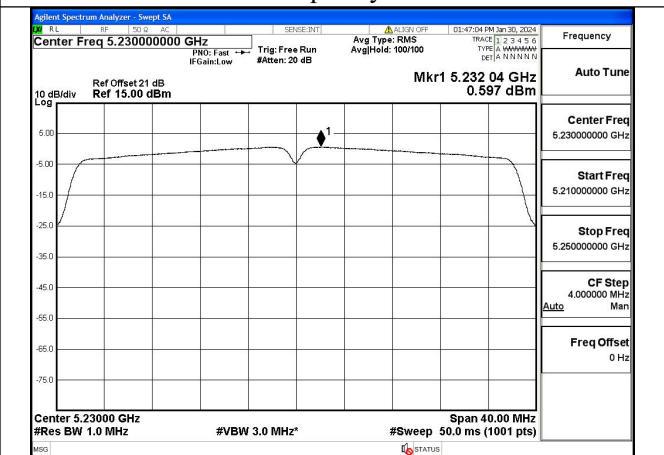

Test Mode: 802.11ac VHT20

Test Mode: 802.11n HT40

Mode:802.11n HT40 Frequency:5190MHz Ant:Chain0

Mode:802.11n HT40 Frequency:5230MHz Ant:Chain0

Mode:802.11n HT40 Frequency:5190MHz Ant:Chain1

Mode:802.11n HT40 Frequency:5230MHz Ant:Chain1

Test Mode: 802.11ac VHT40

Mode:802.11ac VHT40 Frequency:5190MHz
Ant:Chain0

Mode:802.11ac VHT40 Frequency:5230MHz
Ant:Chain0

Mode:802.11ac VHT40 Frequency:5190MHz
Ant:Chain1

Mode:802.11ac VHT40 Frequency:5230MHz
Ant:Chain1

Test Mode: 802.11ac VHT80

Mode:802.11ac VHT80 Frequency:5210MHz
Ant:Chain0

Mode:802.11ac VHT80 Frequency:5210MHz
Ant:Chain1