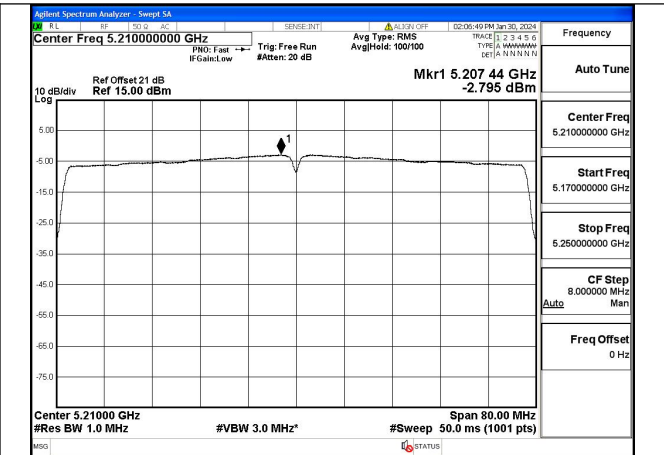

Test Mode: 802.11ac VHT40

Mode:802.11ac VHT40 Frequency:5190MHz
Ant:Chain0

Mode:802.11ac VHT40 Frequency:5230MHz
Ant:Chain0

Mode:802.11ac VHT40 Frequency:5190MHz
Ant:Chain1

Mode:802.11ac VHT40 Frequency:5230MHz
Ant:Chain1

Test Mode: 802.11ac VHT80

Mode:802.11ac VHT80 Frequency:5210MHz
Ant:Chain0

Mode:802.11ac VHT80 Frequency:5210MHz
Ant:Chain1