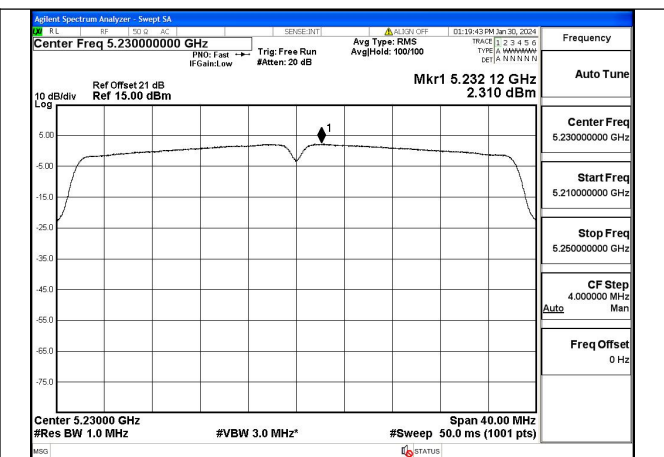

Test Mode: 802.11ac VHT20

Test Mode: 802.11n HT40

Mode:802.11n HT40 Frequency:5190MHz Ant:Chain0

Mode:802.11n HT40 Frequency:5230MHz Ant:Chain0

Mode:802.11n HT40 Frequency:5190MHz Ant:Chain1

Mode:802.11n HT40 Frequency:5230MHz Ant:Chain1

Test Mode: 802.11ac VHT40

Mode:802.11ac VHT40 Frequency:5190MHz
Ant:Chain0

Mode:802.11ac VHT40 Frequency:5230MHz
Ant:Chain0

Mode:802.11ac VHT40 Frequency:5190MHz
Ant:Chain1

Mode:802.11ac VHT40 Frequency:5230MHz
Ant:Chain1

Test Mode: 802.11ac VHT80

Mode:802.11ac VHT80 Frequency:5210MHz
Ant:Chain0

Mode:802.11ac VHT80 Frequency:5210MHz
Ant:Chain1