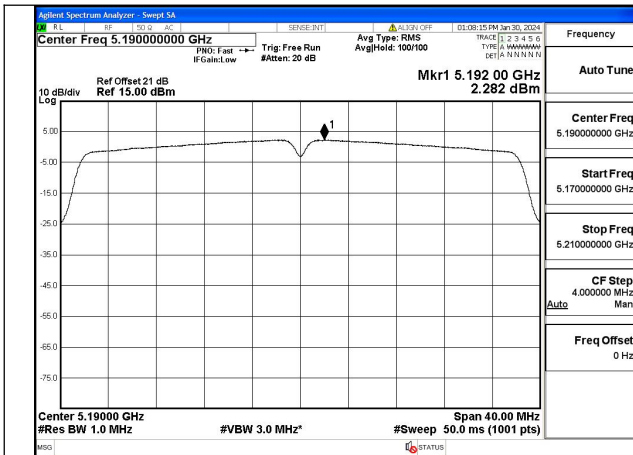

Test Mode: 802.11ac VHT20

Test Mode: 802.11n HT40

Mode:802.11n HT40 Frequency:5190MHz Ant:Chain0

Mode:802.11n HT40 Frequency:5230MHz Ant:Chain0

Mode:802.11n HT40 Frequency:5190MHz Ant:Chain1

Mode:802.11n HT40 Frequency:5230MHz Ant:Chain1

Test Mode: 802.11ac VHT40

Mode:802.11ac VHT40 Frequency:5190MHz
Ant:Chain0

Mode:802.11ac VHT40 Frequency:5230MHz
Ant:Chain0

Mode:802.11ac VHT40 Frequency:5190MHz
Ant:Chain1

Mode:802.11ac VHT40 Frequency:5230MHz
Ant:Chain1

Test Mode: 802.11ac VHT80

Mode:802.11ac VHT80 Frequency:5210MHz
Ant:Chain0

Mode:802.11ac VHT80 Frequency:5210MHz
Ant:Chain1