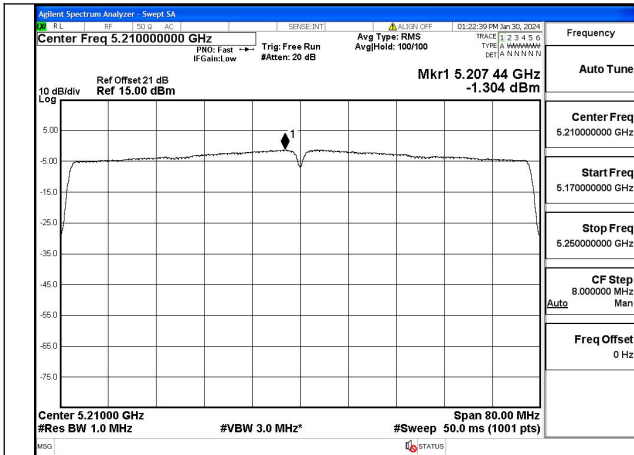

Test Mode: 802.11ac VHT40

Mode:802.11ac VHT40 Frequency:5190MHz
Ant:Chain0

Mode:802.11ac VHT40 Frequency:5230MHz
Ant:Chain0

Mode:802.11ac VHT40 Frequency:5190MHz
Ant:Chain1

Mode:802.11ac VHT40 Frequency:5230MHz
Ant:Chain1

Test Mode: 802.11ac VHT80

Mode:802.11ac VHT80 Frequency:5210MHz
Ant:Chain0

Mode:802.11ac VHT80 Frequency:5210MHz
Ant:Chain1