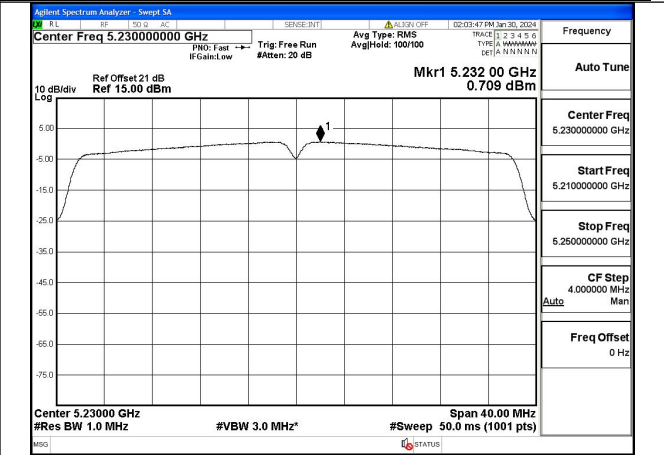

Test Mode: 802.11ac VHT40

Mode:802.11ac VHT40 Frequency:5190MHz
Ant:Chain0

Mode:802.11ac VHT40 Frequency:5230MHz
Ant:Chain0

Mode:802.11ac VHT40 Frequency:5190MHz
Ant:Chain1

Mode:802.11ac VHT40 Frequency:5230MHz
Ant:Chain1

Test Mode: 802.11ac VHT80

Mode:802.11ac VHT80 Frequency:5210MHz
Ant:Chain0

Mode:802.11ac VHT80 Frequency:5210MHz
Ant:Chain1