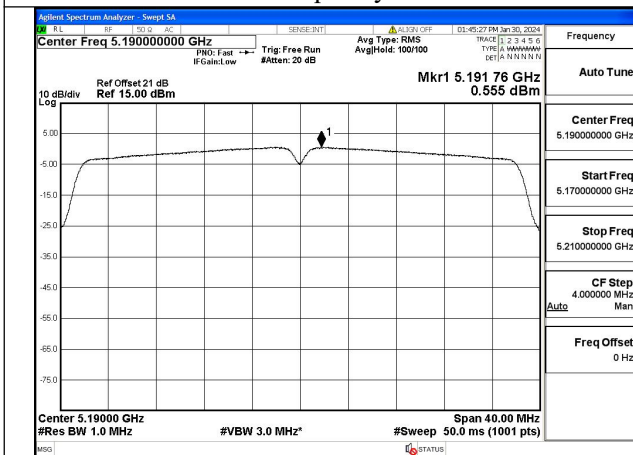

Test Mode: 802.11ac VHT20

Test Mode: 802.11n HT40

Mode:802.11n HT40 Frequency:5190MHz Ant:Chain0

Mode:802.11n HT40 Frequency:5230MHz Ant:Chain0

Mode:802.11n HT40 Frequency:5190MHz Ant:Chain1

Mode:802.11n HT40 Frequency:5230MHz Ant:Chain1

Test Mode: 802.11ac VHT40

Mode:802.11ac VHT40 Frequency:5190MHz
Ant:Chain0

Mode:802.11ac VHT40 Frequency:5230MHz
Ant:Chain0

Mode:802.11ac VHT40 Frequency:5190MHz
Ant:Chain1

Mode:802.11ac VHT40 Frequency:5230MHz
Ant:Chain1

Test Mode: 802.11ac VHT80

Mode:802.11ac VHT80 Frequency:5210MHz
Ant:Chain0

Mode:802.11ac VHT80 Frequency:5210MHz
Ant:Chain1