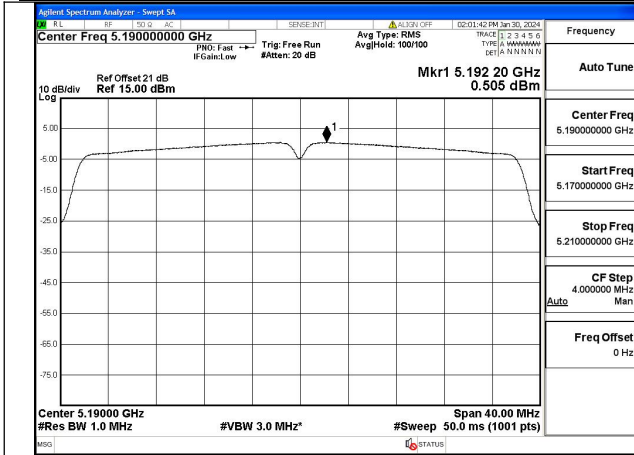

Test Mode: 802.11ac VHT20

Test Mode: 802.11n HT40

Mode:802.11n HT40 Frequency:5190MHz Ant:Chain0

Mode:802.11n HT40 Frequency:5230MHz Ant:Chain0

Mode:802.11n HT40 Frequency:5190MHz Ant:Chain1

Mode:802.11n HT40 Frequency:5230MHz Ant:Chain1

Test Mode: 802.11ac VHT40

Mode:802.11ac VHT40 Frequency:5190MHz
Ant:Chain0

Mode:802.11ac VHT40 Frequency:5230MHz
Ant:Chain0

Mode:802.11ac VHT40 Frequency:5190MHz
Ant:Chain1

Mode:802.11ac VHT40 Frequency:5230MHz
Ant:Chain1

Test Mode: 802.11ac VHT80

Mode:802.11ac VHT80 Frequency:5210MHz
Ant:Chain0

Mode:802.11ac VHT80 Frequency:5210MHz
Ant:Chain1