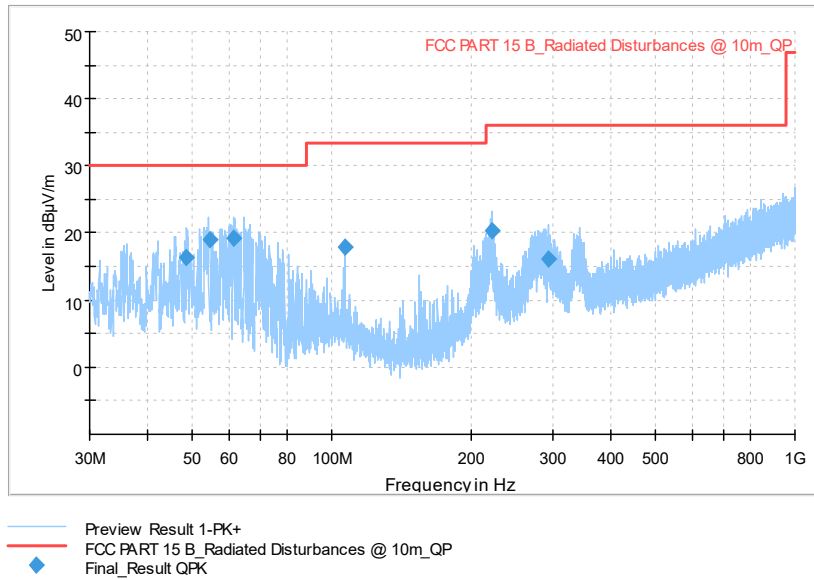

Frequency Range: 1GHz -3GHz
 Detector: Av mode and PK mode
 Modulation type: 802.11n(HT40)

Full Spectrum

Frequency Range: 3GHz -6GHz
 Detector: Av mode and PK mode
 Modulation type: 802.11n(HT40)

Frequency Range: 6GHz -18GHz
Detector: Av mode and PK mode
Modulation type: 802.11n(HT40)

Frequency Range: 18GHz -26GHz
Detector: Av mode and PK mode
Modulation type: 802.11n(HT40)

Carrier frequency (MHz): 2437
Channel No.:6

Full Spectrum

Comment

Frequency Range: 30MHz -1GHz
Detector: Av mode and PK mode
Modulation type: 802.11n(HT40)