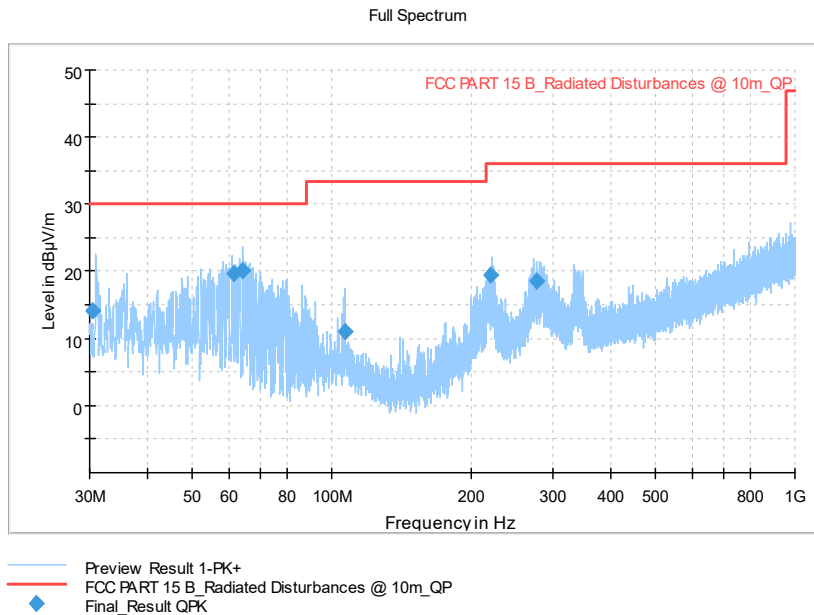

Frequency Range: 18GHz -26GHz
Detector: Av mode and PK mode
Modulation type: 802.11n(HT40)

Carrier frequency (MHz): 2452
Channel No.:9