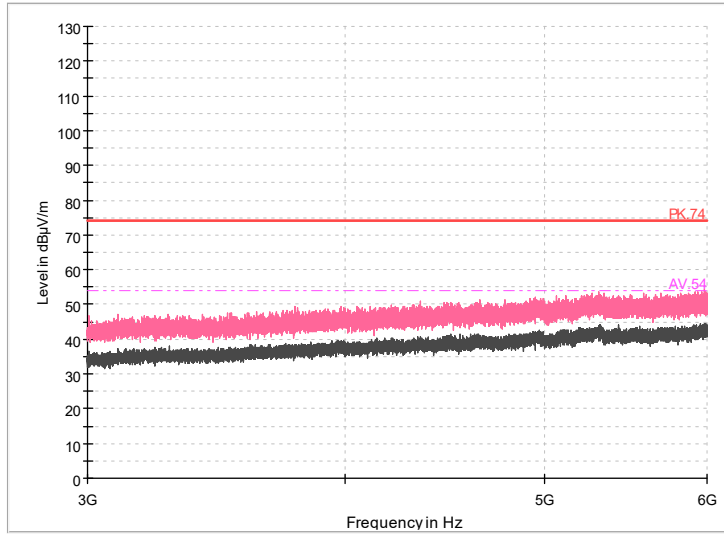

Frequency Range: 1GHz -3GHz
 Detector: Av mode and PK mode
 Modulation type: 802.11n(HT40)

Full Spectrum

Frequency Range: 3GHz -6GHz
 Detector: Av mode and PK mode
 Modulation type: 802.11n(HT40)

Frequency Range: 6GHz -18GHz
Detector: Av mode and PK mode
Modulation type: 802.11n(HT40)

Frequency Range: 18GHz -26GHz
Detector: Av mode and PK mode
Modulation type: 802.11n(HT40)

Carrier frequency (MHz): 2437
Channel No.:6

Full Spectrum

Comment

Frequency Range: 30MHz -1GHz
Detector: Av mode and PK mode
Modulation type: 802.11n(HT40)