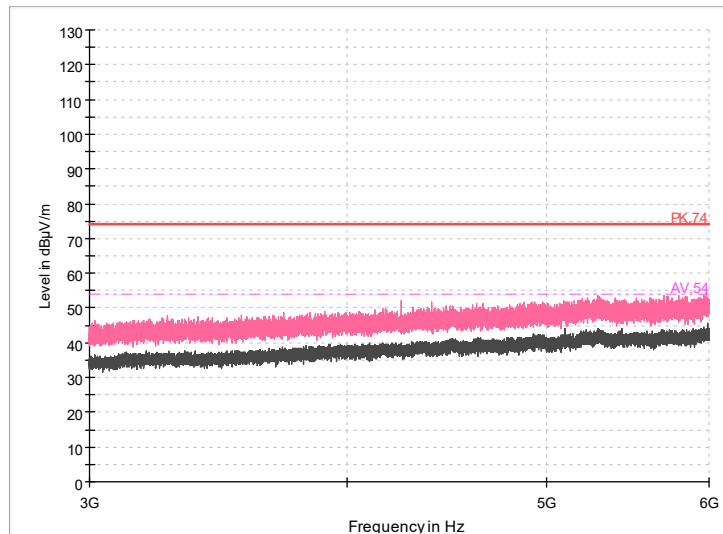

Frequency Range: 1GHz -3GHz
Detector: Av mode and PK mode
Modulation type: 802.11n(HT40)

Full Spectrum

Frequency Range: 3GHz -6GHz
 Detector: Av mode and PK mode
 Modulation type: 802.11n(HT40)

Frequency Range: 6GHz -18GHz
 Detector: Av mode and PK mode
 Modulation type: 802.11n(HT40)

Frequency Range: 18GHz -26GHz
Detector: Av mode and PK mode
Modulation type: 802.11n(HT40)

Carrier frequency (MHz): 2452
Channel No.:9

Frequency Range: 30MHz -1GHz
Detector: Av mode and PK mode
Modulation type: 802.11n(HT40)