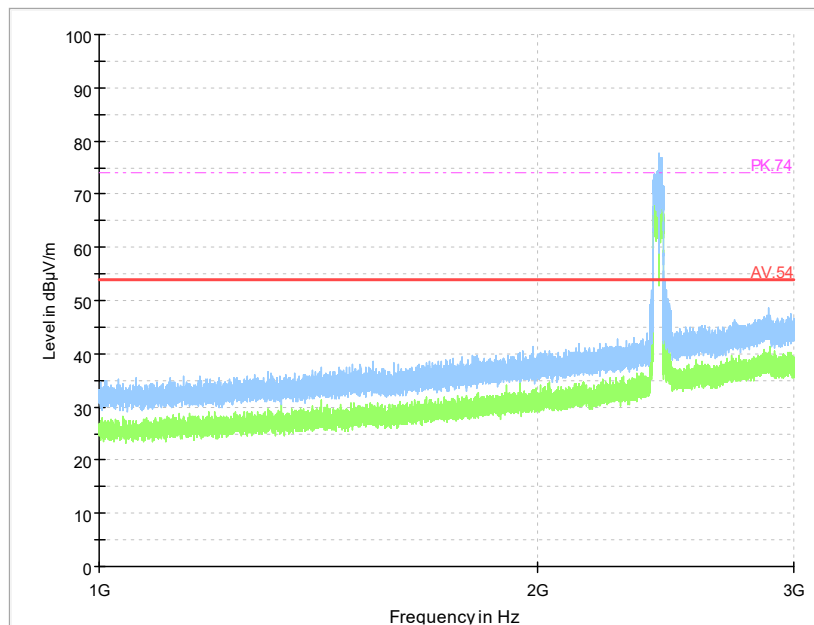

Frequency Range: 1GHz -3GHz
 Detector: Av mode and PK mode
 Modulation type: 802.11n(HT40)

Full Spectrum

Frequency Range: 3GHz -6GHz
 Detector: Av mode and PK mode
 Modulation type: 802.11n(HT40)

Frequency Range: 6GHz -18GHz
Detector: Av mode and PK mode
Modulation type: 802.11n(HT40)

Frequency Range: 18GHz -26GHz
Detector: Av mode and PK mode
Modulation type: 802.11n(HT40)

Carrier frequency (MHz): 2437
Channel No.:6

Full Spectrum

Comment

Frequency Range: 30MHz -1GHz
Detector: Av mode and PK mode
Modulation type: 802.11n(HT40)