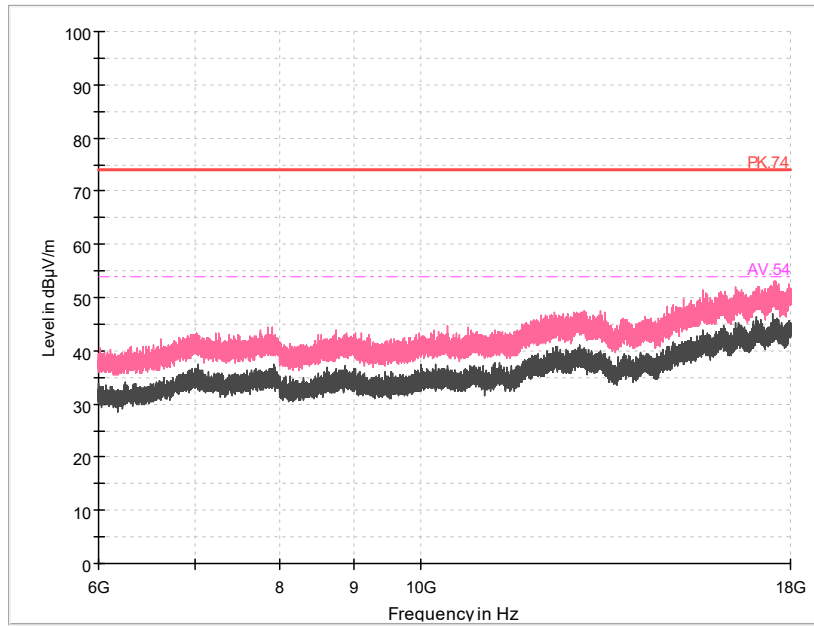

Frequency Range: 1GHz -3GHz
Detector: Av mode and PK mode
Modulation type: 802.11n(HT40)

Full Spectrum

Frequency Range: 3GHz -6GHz
 Detector: Av mode and PK mode
 Modulation type: 802.11n(HT40)

Frequency Range: 6GHz -18GHz
 Detector: Av mode and PK mode
 Modulation type: 802.11n(HT40)

Frequency Range: 18GHz -26GHz
Detector: Av mode and PK mode
Modulation type: 802.11n(HT40)

Carrier frequency (MHz): 2452
Channel No.:9

Frequency Range: 30MHz -1GHz
Detector: Av mode and PK mode
Modulation type: 802.11n(HT40)

Frequency Range: 18GHz -26GHz
Detector: Av mode and PK mode
Modulation type: 802.11n(HT40)

---End of Test Report---