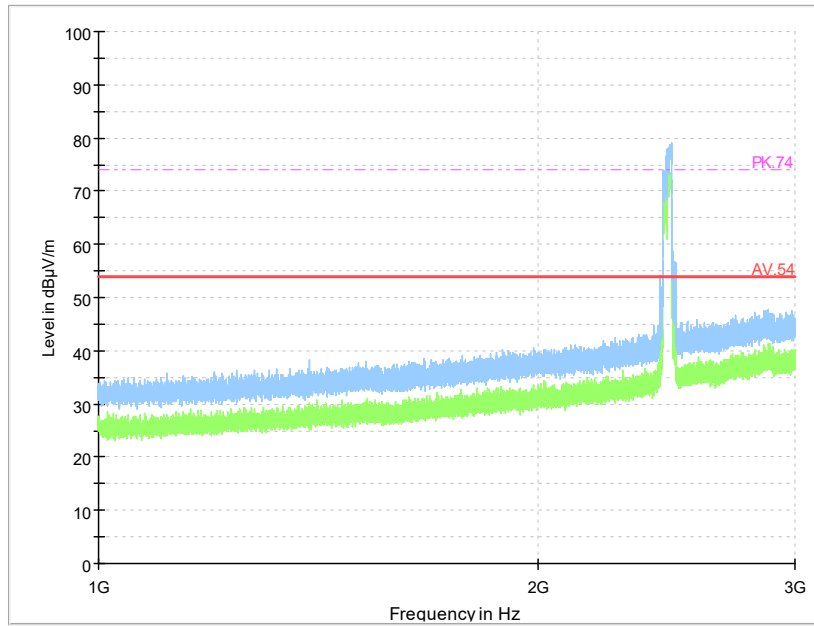

Frequency Range: 18GHz -26GHz
Detector: Av mode and PK mode
Modulation type: 802.11n(HT40)

Carrier frequency (MHz): 2437
Channel No.:6

Full Spectrum

Comment

Frequency Range: 30MHz -1GHz
Detector: Av mode and PK mode
Modulation type: 802.11n(HT40)

Frequency Range: 1GHz -3GHz
Detector: Av mode and PK mode
Modulation type: 802.11n(HT40)

Full Spectrum

Frequency Range: 3GHz -6GHz
 Detector: Av mode and PK mode
 Modulation type: 802.11n(HT40)

Frequency Range: 6GHz -18GHz
 Detector: Av mode and PK mode
 Modulation type: 802.11n(HT40)

Frequency Range: 18GHz -26GHz
Detector: Av mode and PK mode
Modulation type: 802.11n(HT40)

Carrier frequency (MHz): 2452
Channel No.:9

Frequency Range: 30MHz -1GHz
Detector: Av mode and PK mode
Modulation type: 802.11n(HT40)