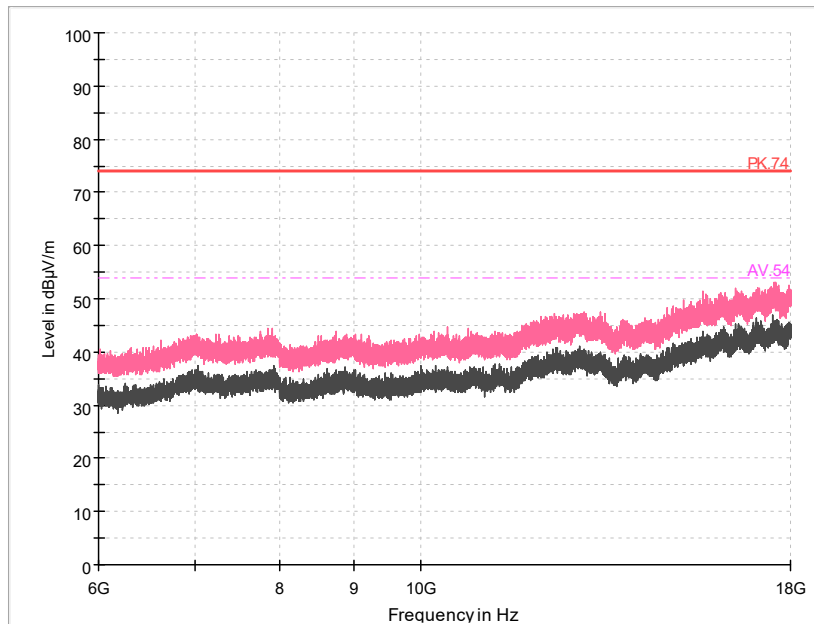

Frequency Range: 1GHz -3GHz
 Detector: Av mode and PK mode
 Modulation type: 802.11n(HT40)

Full Spectrum

Frequency Range: 3GHz -6GHz
 Detector: Av mode and PK mode
 Modulation type: 802.11n(HT40)

Frequency Range: 6GHz -18GHz
Detector: Av mode and PK mode
Modulation type: 802.11n(HT40)

Frequency Range: 18GHz -26GHz
Detector: Av mode and PK mode
Modulation type: 802.11n(HT40)

Carrier frequency (MHz): 2437
Channel No.:6

Full Spectrum

Comment

Frequency Range: 30MHz -1GHz
Detector: Av mode and PK mode
Modulation type: 802.11n(HT40)