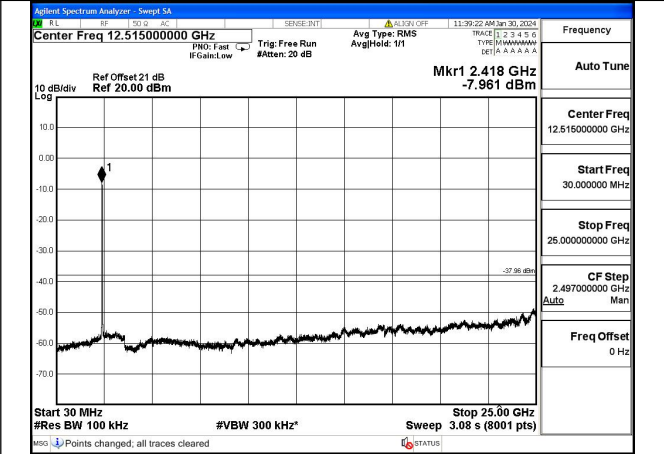

Mode:802.11n HT40 Frequency:2422MHz Ant:Chain1