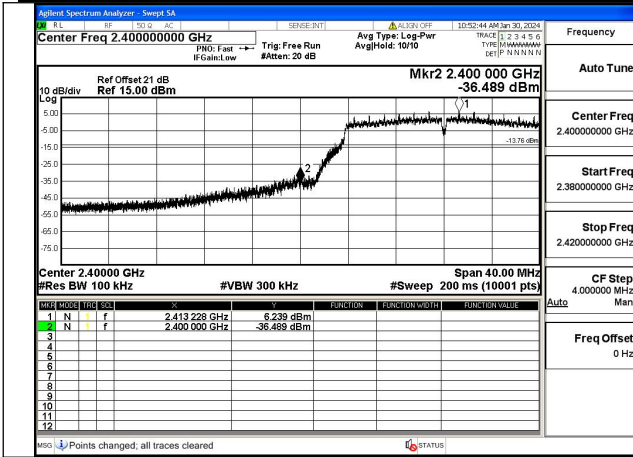

Mode:802.11n HT40 Frequency:2452MHz Ant:Chain1

Band edge measurement

Test Mode: 802.11b

Mode:802.11b Frequency:2412MHz Ant:Chain0

Mode:802.11b Frequency:2462MHz Ant:Chain0

Mode:802.11b Frequency:2412MHz Ant:Chain1

Mode:802.11b Frequency:2462MHz Ant:Chain1

Test Mode: 802.11g

Mode:802.11g Frequency:2412MHz Ant:Chain0

Mode:802.11g Frequency:2462MHz Ant:Chain0

Mode:802.11g Frequency:2412MHz Ant:Chain1

Mode:802.11g Frequency:2462MHz Ant:Chain1