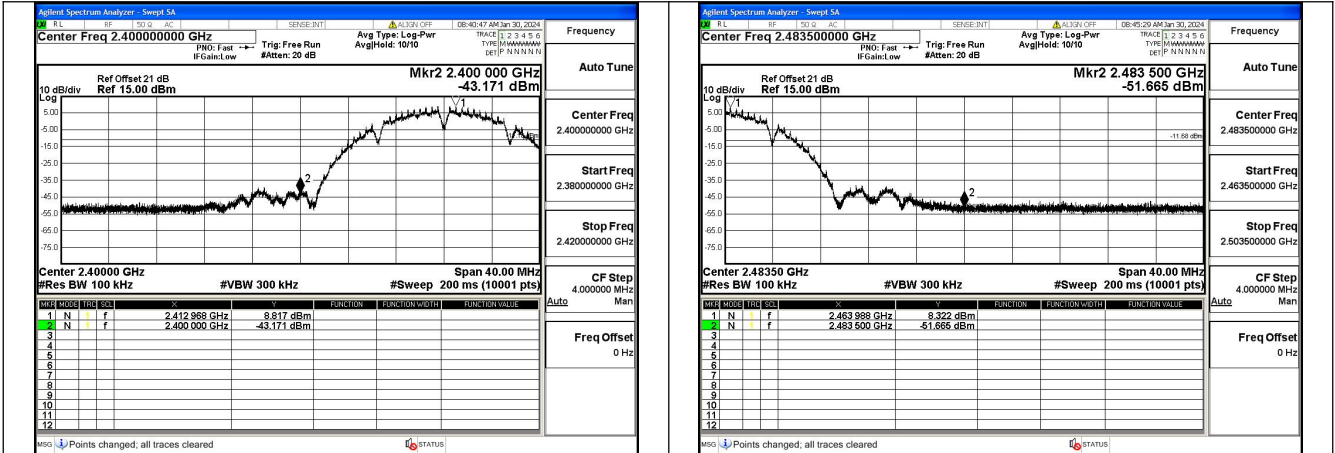

Mode:802.11n HT40 Frequency:2422MHz Ant:Chain0

Mode:802.11n HT40 Frequency:2437MHz Ant:Chain0

Mode:802.11n HT40 Frequency:2452MHz Ant:Chain0

Mode:802.11n HT40 Frequency:2422MHz Ant:Chain1

Mode:802.11n HT40 Frequency:2437MHz Ant:Chain1

Mode:802.11n HT40 Frequency:2452MHz Ant:Chain1

Band edge measurement

Test Mode: 802.11b

Mode:802.11b Frequency:2412MHz Ant:Chain0

Mode:802.11b Frequency:2462MHz Ant:Chain0

Mode:802.11b Frequency:2412MHz Ant:Chain1