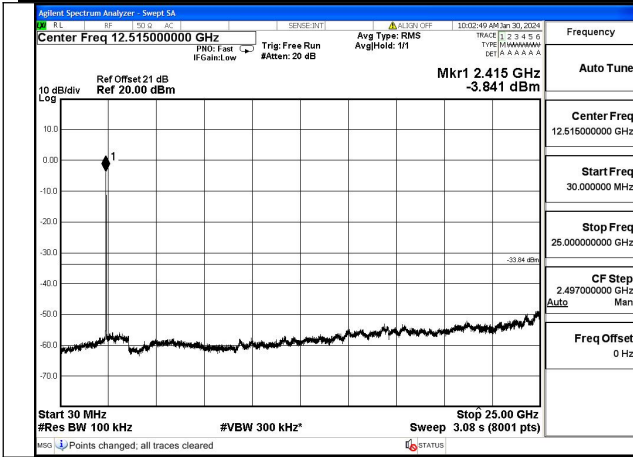

Conducted Out of band emission measurement

Test Mode: 802.11b

Mode:802.11b Frequency:2412MHz Ant:Chain0

Mode:802.11b Frequency:2437MHz Ant:Chain0

Mode:802.11b Frequency:2462MHz Ant:Chain0

Mode:802.11b Frequency:2412MHz Ant:Chain1

Mode:802.11b Frequency:2437MHz Ant:Chain1

Mode:802.11b Frequency:2462MHz Ant:Chain1

Test Mode: 802.11g

Mode:802.11g Frequency:2412MHz Ant:Chain0

Mode:802.11g Frequency:2437MHz Ant:Chain0

Mode:802.11g Frequency:2462MHz Ant:Chain0