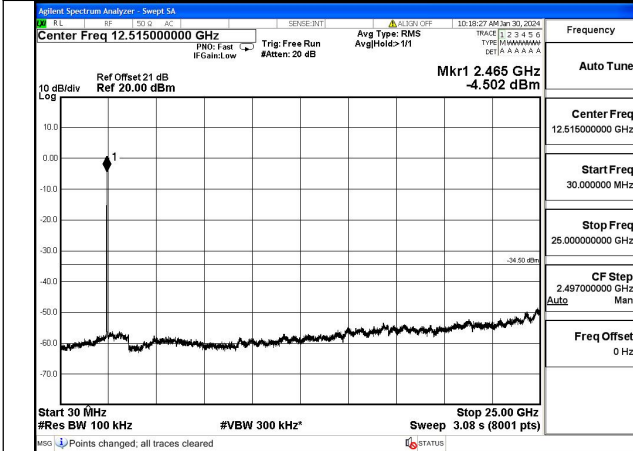

Mode:802.11g Frequency:2437MHz Ant:Chain1

Mode:802.11g Frequency:2462MHz Ant:Chain1

Mode:802.11g Frequency:2437MHz Ant:Chain1

Test Mode: 802.11n HT20

Mode:802.11n HT20 Frequency:2412MHz Ant:Chain0

Mode:802.11n HT20 Frequency:2437MHz Ant:Chain0