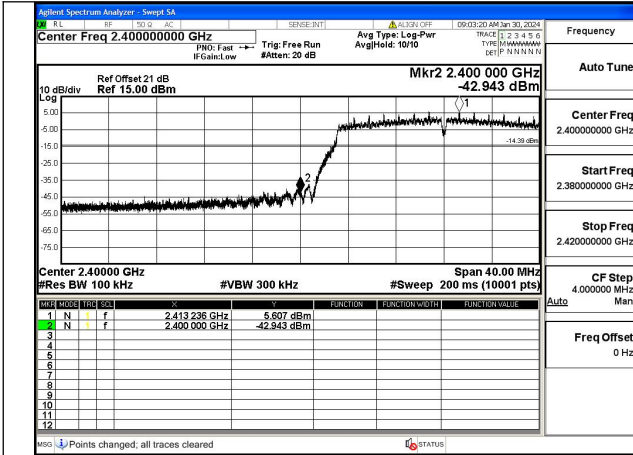

Test Mode: 802.11n HT20

Mode:802.11n HT20 Frequency:2412MHz Ant:Chain0