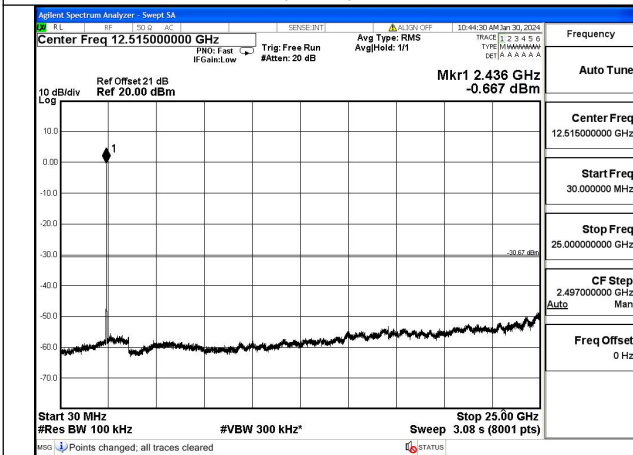

Conducted Out of band emission measurement

Test Mode: 802.11b

Mode:802.11b Frequency:2412MHz Ant:Chain0

Mode:802.11b Frequency:2437MHz Ant:Chain0

Mode:802.11b Frequency:2462MHz Ant:Chain0

Mode:802.11b Frequency:2412MHz Ant:Chain1

Mode:802.11b Frequency:2437MHz Ant:Chain1

Mode:802.11b Frequency:2462MHz Ant:Chain1

Test Mode: 802.11g

Mode:802.11g Frequency:2412MHz Ant:Chain0

Mode:802.11g Frequency:2437MHz Ant:Chain0

Mode:802.11g Frequency:2462MHz Ant:Chain0