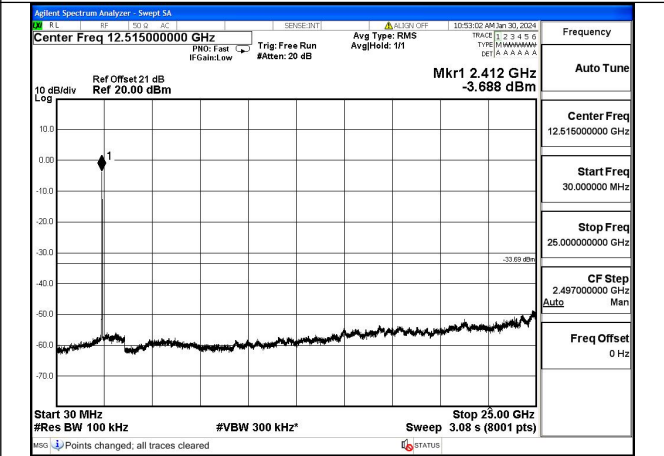

Mode:802.11b Frequency:2437MHz Ant:Chain1

Mode:802.11b Frequency:2462MHz Ant:Chain1

Test Mode: 802.11g

Mode:802.11g Frequency:2412MHz Ant:Chain0

Mode:802.11g Frequency:2437MHz Ant:Chain0

Mode:802.11g Frequency:2462MHz Ant:Chain0