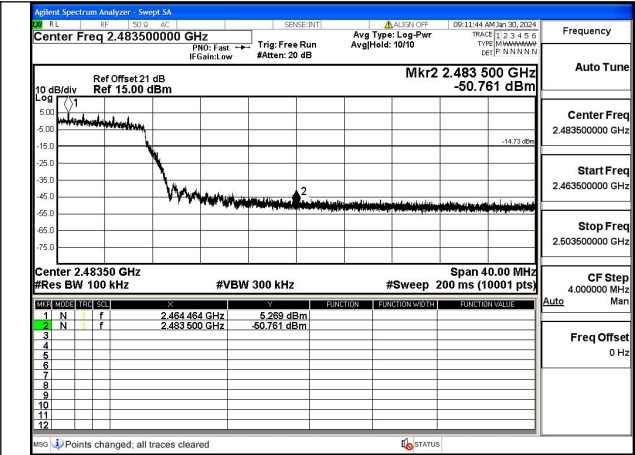

Mode:802.11n HT20 Frequency:2462MHz Ant:Chain0