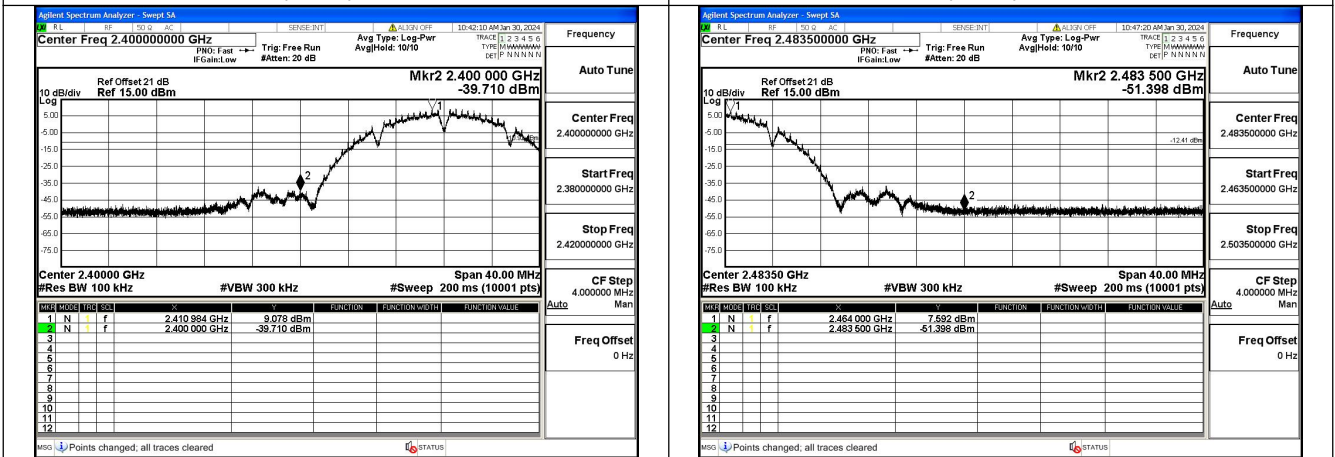

Mode:802.11n HT40 Frequency:2452MHz Ant:Chain1

Band edge measurement

Test Mode: 802.11b

Mode:802.11b Frequency:2412MHz Ant:Chain0

Mode:802.11b Frequency:2462MHz Ant:Chain0

Mode:802.11b Frequency:2412MHz Ant:Chain1

Mode:802.11b Frequency:2462MHz Ant:Chain1

Test Mode: 802.11g

Mode:802.11g Frequency:2412MHz Ant:Chain0

Mode:802.11g Frequency:2462MHz Ant:Chain0

Mode:802.11g Frequency:2412MHz Ant:Chain1

Mode:802.11g Frequency:2462MHz Ant:Chain1