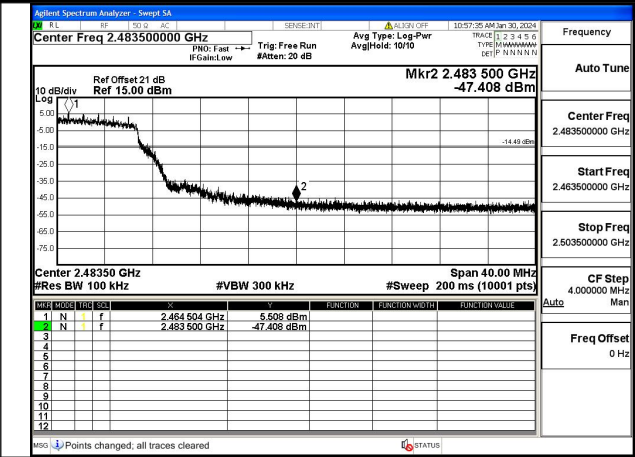

Mode:802.11b Frequency:2462MHz Ant:Chain1

Test Mode: 802.11g

Mode:802.11g Frequency:2412MHz Ant:Chain0

Mode:802.11g Frequency:2462MHz Ant:Chain0

Mode:802.11g Frequency:2412MHz Ant:Chain1

Mode:802.11g Frequency:2462MHz Ant:Chain1