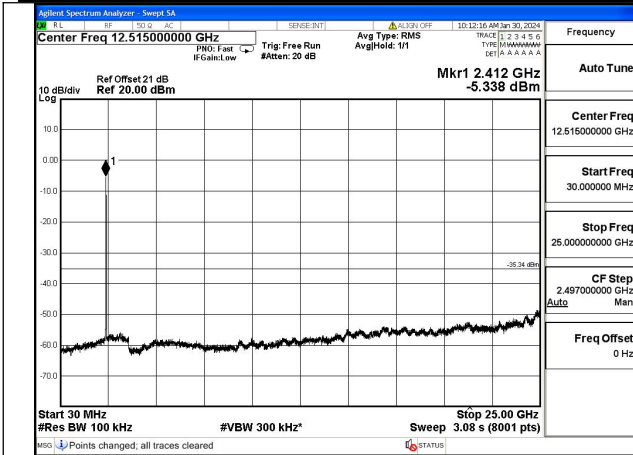

Mode:802.11g Frequency:2437MHz Ant:Chain1

Mode:802.11g Frequency:2462MHz Ant:Chain1

Mode:802.11g Frequency:2437MHz Ant:Chain1

Test Mode: 802.11n HT20

Mode:802.11n HT20 Frequency:2412MHz Ant:Chain0

Mode:802.11n HT20 Frequency:2437MHz Ant:Chain0