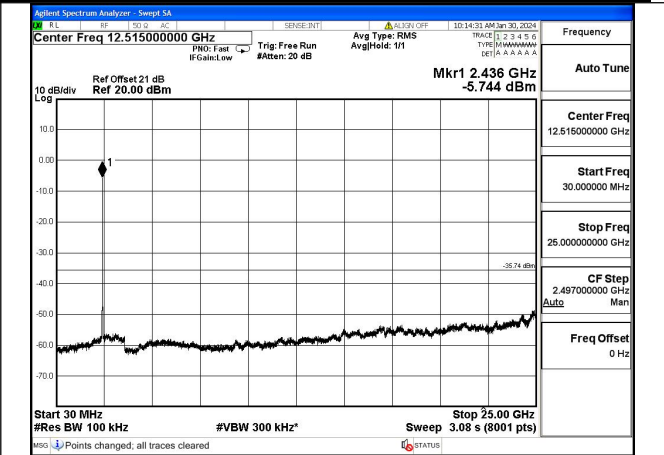

Mode:802.11g Frequency:2437MHz Ant:Chain1

Mode:802.11g Frequency:2462MHz Ant:Chain1

Mode:802.11g Frequency:2437MHz Ant:Chain1

Test Mode: 802.11n HT20

Mode:802.11n HT20 Frequency:2412MHz Ant:Chain0

Mode:802.11n HT20 Frequency:2437MHz Ant:Chain0