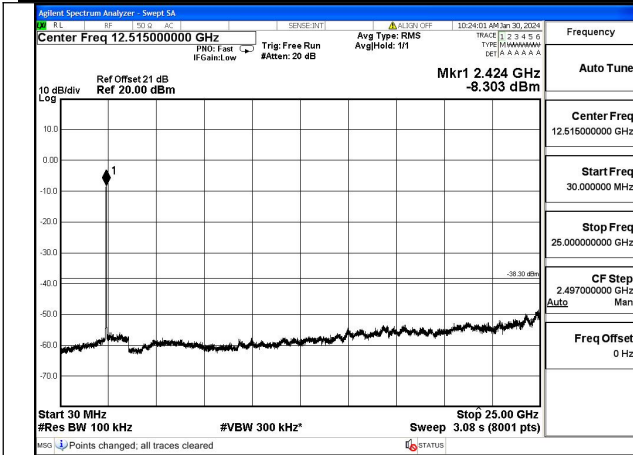

Mode:802.11n HT20 Frequency:2462MHz Ant:Chain0

Mode:802.11n HT20 Frequency:2412MHz Ant:Chain1

Mode:802.11n HT20 Frequency:2437MHz Ant:Chain1

Mode:802.11n HT20 Frequency:2462MHz Ant:Chain1

Test Mode: 802.11n HT40