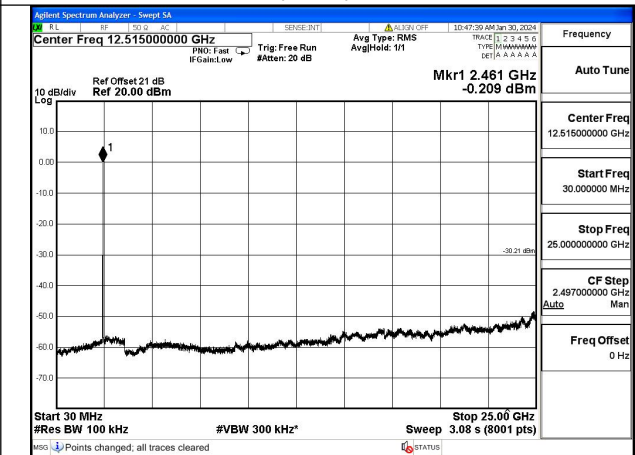

Conducted Out of band emission measurement

Test Mode: 802.11b

Mode:802.11b Frequency:2412MHz Ant:Chain0

Mode:802.11b Frequency:2437MHz Ant:Chain0

Mode:802.11b Frequency:2462MHz Ant:Chain0

Mode:802.11b Frequency:2412MHz Ant:Chain1

Mode:802.11b Frequency:2437MHz Ant:Chain1

Mode:802.11b Frequency:2462MHz Ant:Chain1

Test Mode: 802.11g

Mode:802.11g Frequency:2412MHz Ant:Chain0

Mode:802.11g Frequency:2437MHz Ant:Chain0

Mode:802.11g Frequency:2462MHz Ant:Chain0