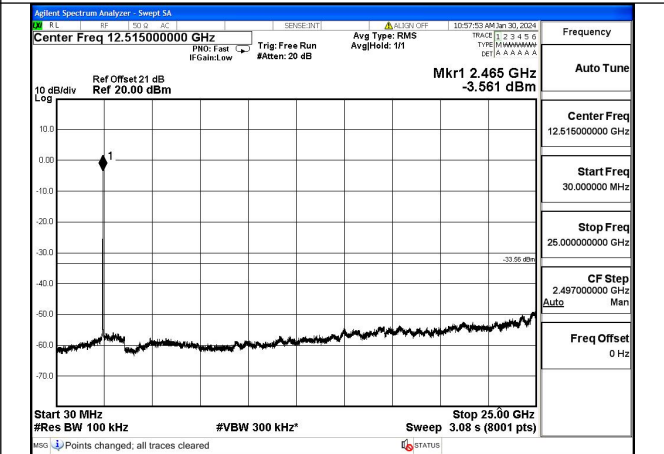

Mode:802.11g Frequency:2437MHz Ant:Chain1

Test Mode: 802.11n HT20