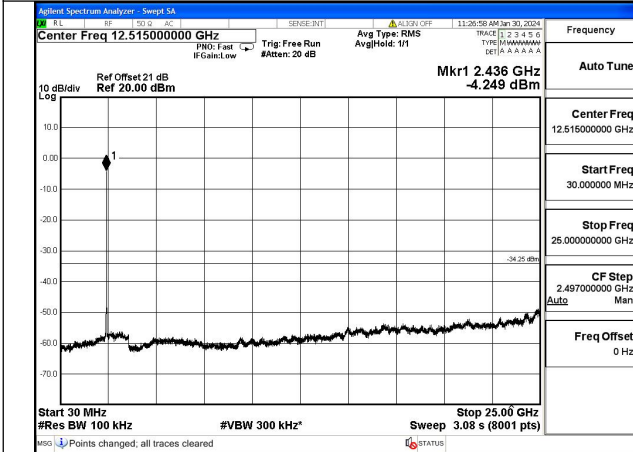

Mode:802.11n HT20 Frequency:2437MHz Ant:Chain1

Test Mode: 802.11n HT40