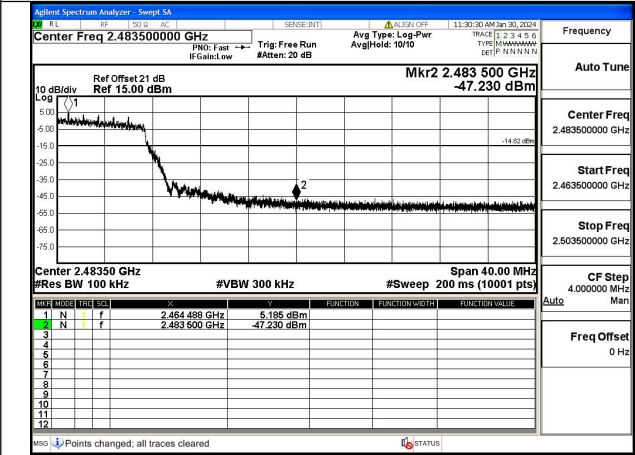

Test Mode: 802.11n HT20

Mode:802.11n HT20 Frequency:2412MHz Ant:Chain0

Mode:802.11n HT20 Frequency:2462MHz Ant:Chain0

Mode:802.11n HT20 Frequency:2412MHz Ant:Chain1

Mode:802.11n HT20 Frequency:2462MHz Ant:Chain1

Test Mode: 802.11n HT40