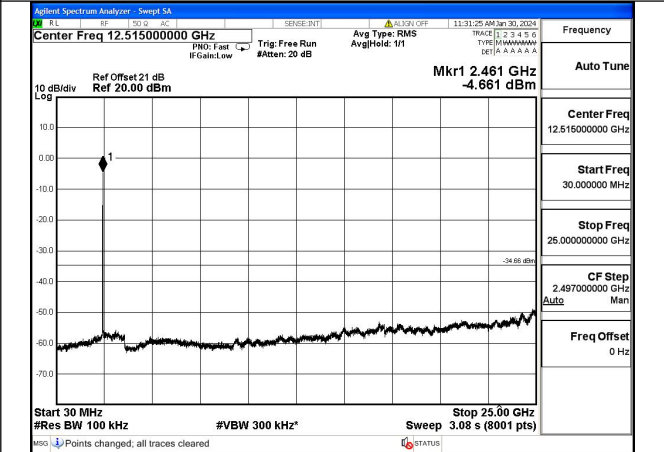

Mode:802.11n HT20 Frequency:2462MHz Ant:Chain1

Test Mode: 802.11n HT40