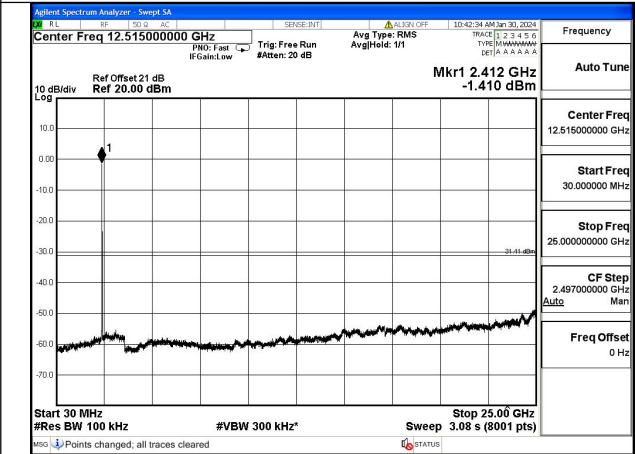

Conducted Out of band emission measurement

Test Mode: 802.11b

Mode:802.11b Frequency:2412MHz Ant:Chain0

Mode:802.11b Frequency:2437MHz Ant:Chain0

Mode:802.11b Frequency:2462MHz Ant:Chain0

Mode:802.11b Frequency:2412MHz Ant:Chain1

Mode:802.11b Frequency:2437MHz Ant:Chain1

Mode:802.11b Frequency:2462MHz Ant:Chain1

Test Mode: 802.11g

Mode:802.11g Frequency:2412MHz Ant:Chain0

Mode:802.11g Frequency:2437MHz Ant:Chain0

Mode:802.11g Frequency:2462MHz Ant:Chain0