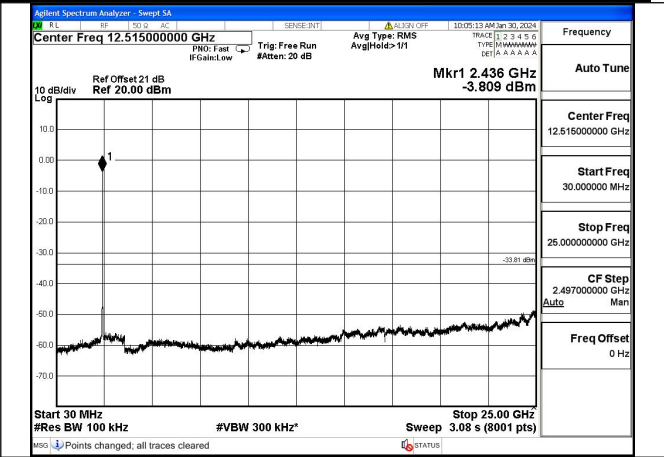

Mode:802.11b Frequency:2437MHz Ant:Chain1

Mode:802.11b Frequency:2462MHz Ant:Chain1

Test Mode: 802.11g

Mode:802.11g Frequency:2412MHz Ant:Chain0

Mode:802.11g Frequency:2437MHz Ant:Chain0

Mode:802.11g Frequency:2462MHz Ant:Chain0