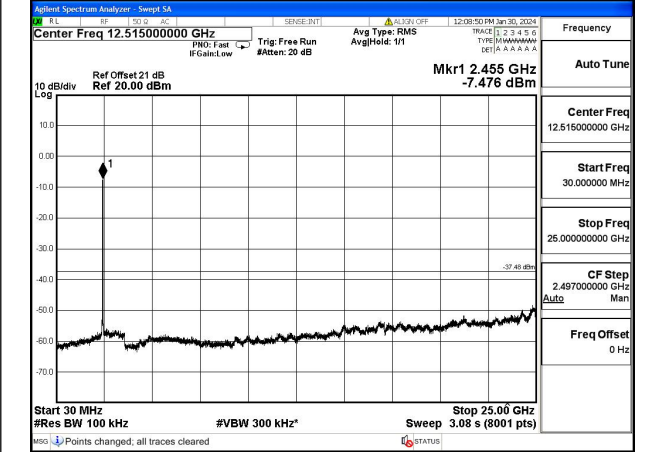

Mode:802.11n HT40 Frequency:2452MHz Ant:Chain1