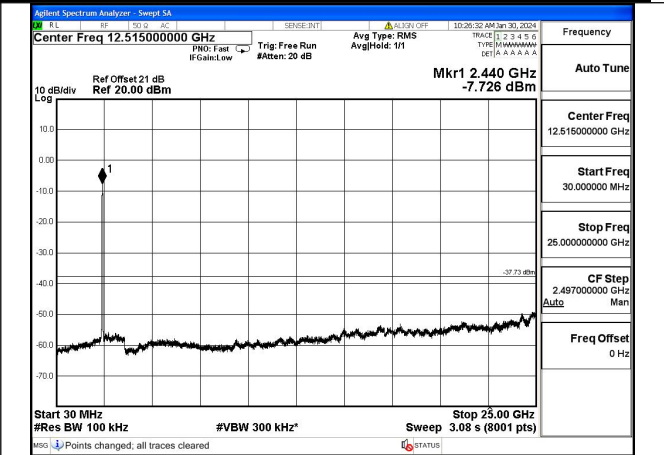

Mode:802.11n HT20 Frequency:2462MHz Ant:Chain0

Mode:802.11n HT20 Frequency:2412MHz Ant:Chain1

Mode:802.11n HT20 Frequency:2437MHz Ant:Chain1

Mode:802.11n HT20 Frequency:2462MHz Ant:Chain1

Test Mode: 802.11n HT40