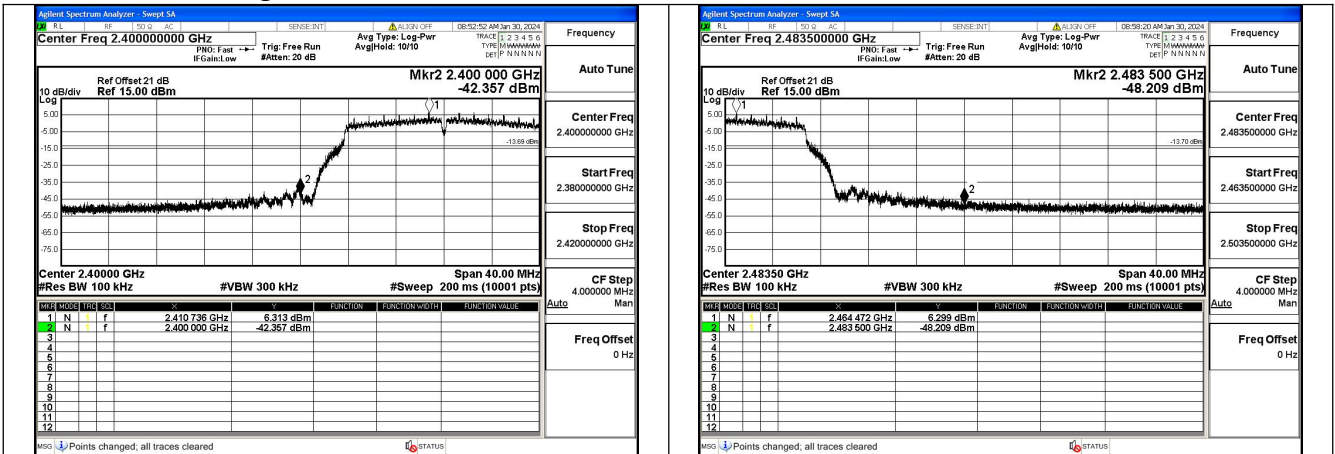

Mode:802.11g Frequency:2412MHz Ant:Chain0

Mode:802.11g Frequency:2462MHz Ant:Chain0