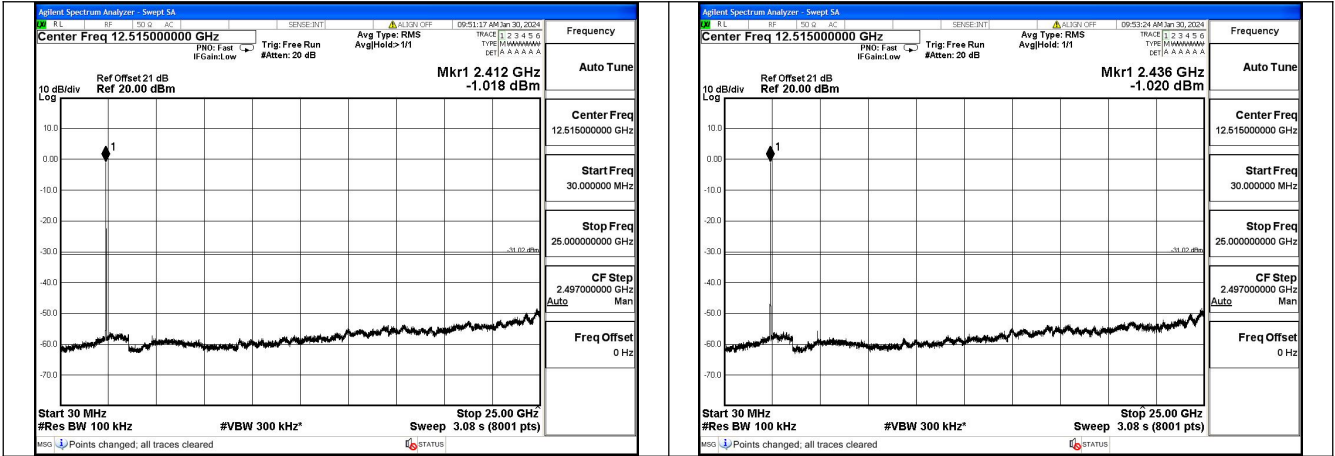

Conducted Out of band emission measurement

Test Mode: 802.11b

Mode:802.11b Frequency:2412MHz Ant:Chain0

Mode:802.11b Frequency:2437MHz Ant:Chain0

Mode:802.11b Frequency:2462MHz Ant:Chain0

Mode:802.11b Frequency:2412MHz Ant:Chain1

Mode:802.11b Frequency:2437MHz Ant:Chain1

Mode:802.11b Frequency:2462MHz Ant:Chain1

Test Mode: 802.11g

Mode:802.11g Frequency:2412MHz Ant:Chain0

Mode:802.11g Frequency:2437MHz Ant:Chain0

Mode:802.11g Frequency:2462MHz Ant:Chain0