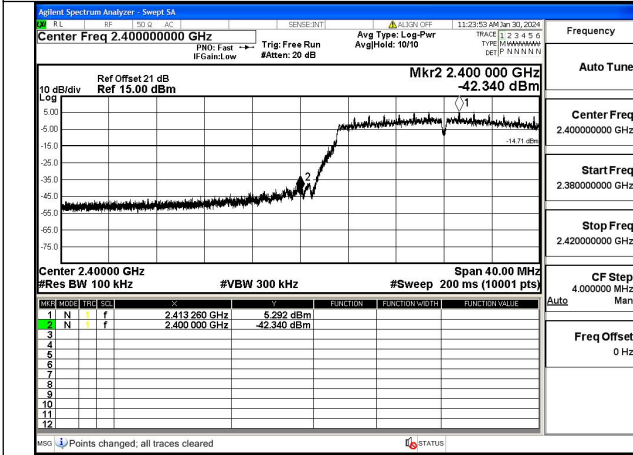

Mode:802.11b Frequency:2462MHz Ant:Chain1

Test Mode: 802.11g

Mode:802.11g Frequency:2412MHz Ant:Chain0

Mode:802.11g Frequency:2462MHz Ant:Chain0

Mode:802.11g Frequency:2412MHz Ant:Chain1

Mode:802.11g Frequency:2462MHz Ant:Chain1

Test Mode: 802.11n HT20

Mode:802.11n HT20 Frequency:2412MHz Ant:Chain0

Mode:802.11n HT20 Frequency:2462MHz Ant:Chain0

Mode:802.11n HT20 Frequency:2412MHz Ant:Chain1

Mode:802.11n HT20 Frequency:2462MHz Ant:Chain1