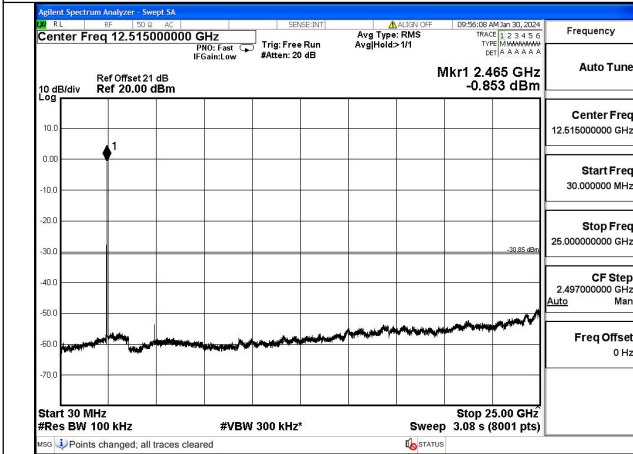

Conducted Out of band emission measurement

Test Mode: 802.11b

Mode:802.11b Frequency:2412MHz Ant:Chain0

Mode:802.11b Frequency:2437MHz Ant:Chain0

Mode:802.11b Frequency:2462MHz Ant:Chain0

Mode:802.11b Frequency:2412MHz Ant:Chain1

Mode:802.11b Frequency:2437MHz Ant:Chain1

Mode:802.11b Frequency:2462MHz Ant:Chain1

Test Mode: 802.11g

Mode:802.11g Frequency:2412MHz Ant:Chain0

Mode:802.11g Frequency:2437MHz Ant:Chain0

Mode:802.11g Frequency:2462MHz Ant:Chain0