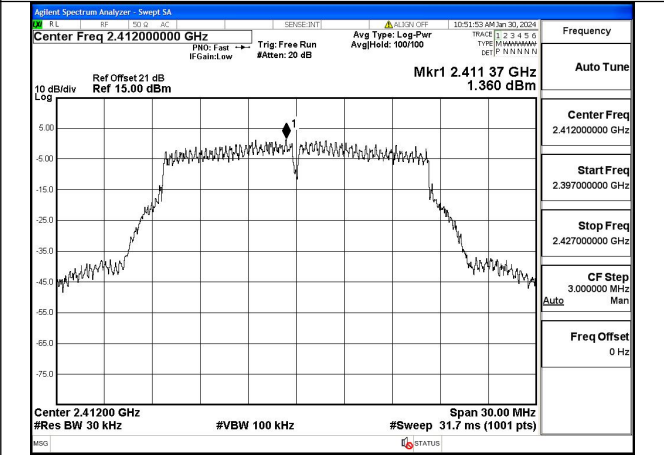

Mode:802.11b Frequency:2462MHz Ant:Chain1

Test Mode: 802.11g

Mode:802.11g Frequency:2412MHz Ant:Chain0

Mode:802.11g Frequency:2437MHz Ant:Chain0

Mode:802.11g Frequency:2462MHz Ant:Chain0

Mode:802.11g Frequency:2412MHz Ant:Chain1