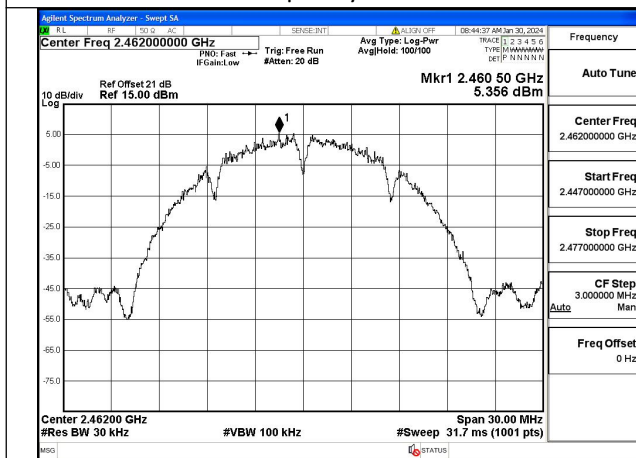

### Transmitter Power Spectral Density

Test Mode	Antenna	Tones	Power Density(dBm/3KHz)		
			Channel No.1	Channel No.6	Channel No.11
			2412MHz	2437MHz	2462MHz
802.11b	Chain0	NA	-4.697	-4.963	-4.644
802.11b	Chain1	NA	-5.129	-4.449	-4.215
802.11g	Chain0	NA	-8.031	-7.836	-7.942
802.11g	Chain1	NA	-8.640	-8.321	-8.416
802.11n HT20	Chain0	NA	-9.582	-8.432	-8.247
802.11n HT20	Chain1	NA	-8.584	-8.897	-8.977
802.11n HT20	MIMO	NA	-6.044	-5.648	-5.586

Test Mode	Antenna	Tones	Power Density(dBm/3KHz)		
			Channel No.3	Channel No.6	Channel No.9
			2422MHz	2437MHz	2452MHz
802.11n HT40	Chain0	NA	-12.084	-11.895	-12.060
802.11n HT40	Chain1	NA	-12.012	-11.966	-12.101
802.11n HT40	MIMO	NA	-9.038	-8.920	-9.070

Test Mode: 802.11b

Mode:802.11b Frequency:2412MHz Ant:Chain0

Mode:802.11b Frequency:2437MHz Ant:Chain0

Mode:802.11b Frequency:2462MHz Ant:Chain0

Mode:802.11b Frequency:2412MHz Ant:Chain1

Mode:802.11b Frequency:2437MHz Ant:Chain1