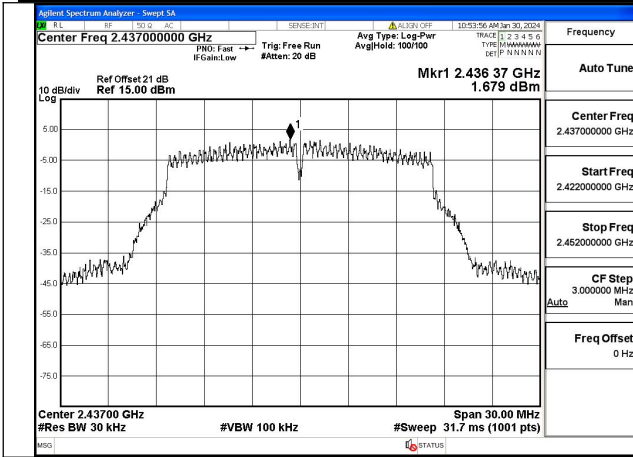

Mode:802.11b Frequency:2462MHz Ant:Chain1

Test Mode: 802.11g

Mode:802.11g Frequency:2412MHz Ant:Chain0

Mode:802.11g Frequency:2437MHz Ant:Chain0

Mode:802.11g Frequency:2462MHz Ant:Chain0

Mode:802.11g Frequency:2412MHz Ant:Chain1