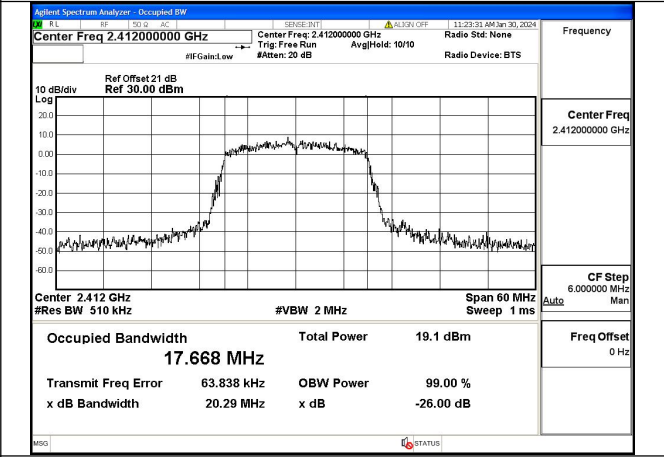

Mode:802.11n HT20 Frequency:2412MHz Ant:Chain1