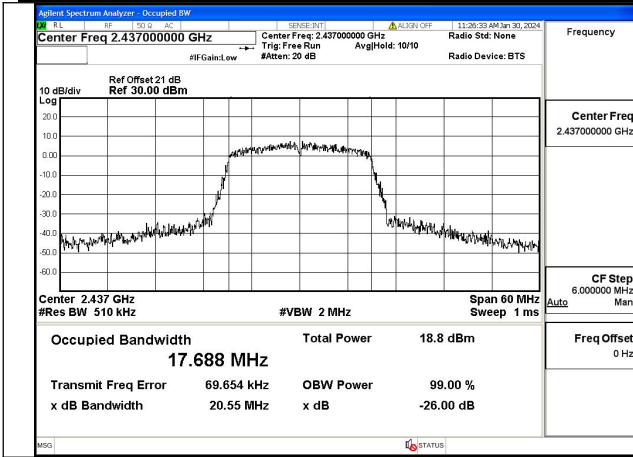

Mode:802.11n HT20 Frequency:2437MHz Ant:Chain1