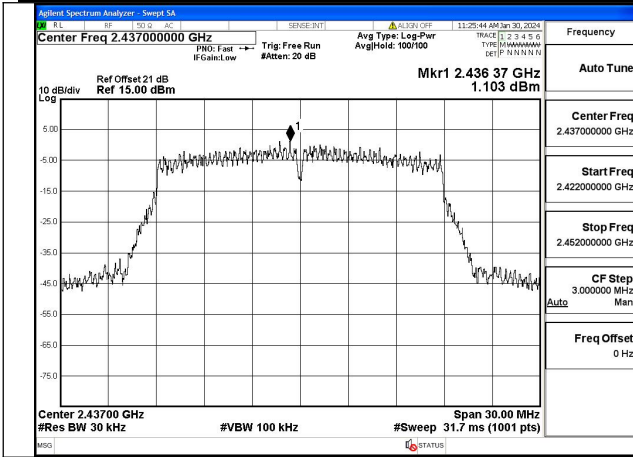

Mode:802.11n HT20 Frequency:2437MHz Ant:Chain1