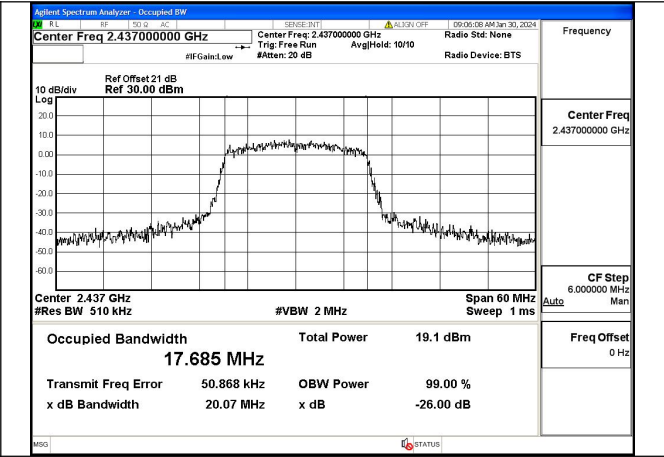

Mode:802.11g Frequency:2412MHz Ant:Chain1

Mode:802.11g Frequency:2437MHz Ant:Chain1

Mode:802.11g Frequency:2462MHz Ant:Chain1

Test Mode: 802.11n HT20

Mode:802.11n HT20 Frequency:2412MHz Ant:Chain0

Mode:802.11n HT20 Frequency:2437MHz Ant:Chain0