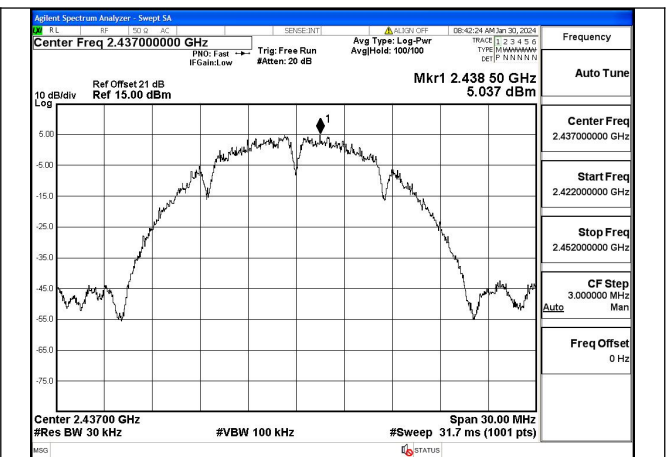

Mode:802.11b Frequency:2437MHz Ant:Chain0