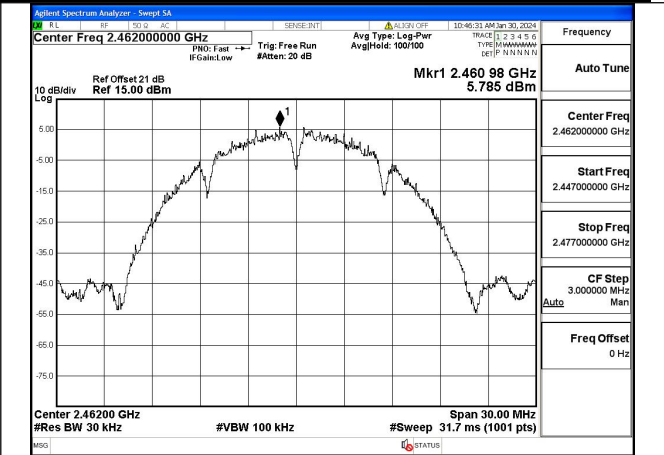

Test Mode: 802.11b

Mode:802.11b Frequency:2412MHz Ant:Chain0

Mode:802.11b Frequency:2437MHz Ant:Chain0

Mode:802.11b Frequency:2462MHz Ant:Chain0

Mode:802.11b Frequency:2412MHz Ant:Chain1

Mode:802.11b Frequency:2437MHz Ant:Chain1