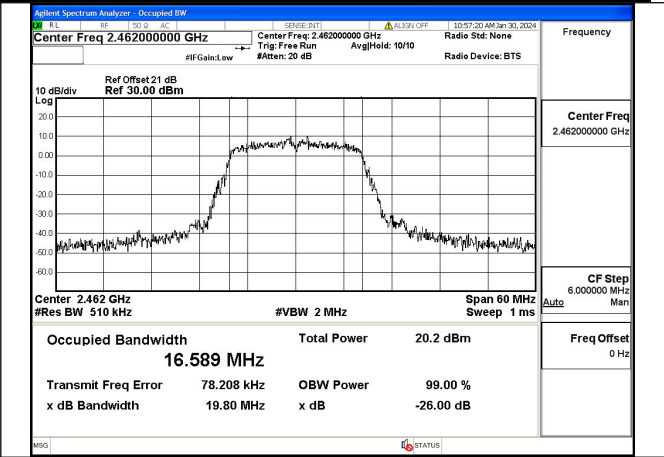

Mode:802.11g Frequency:2462MHz Ant:Chain1