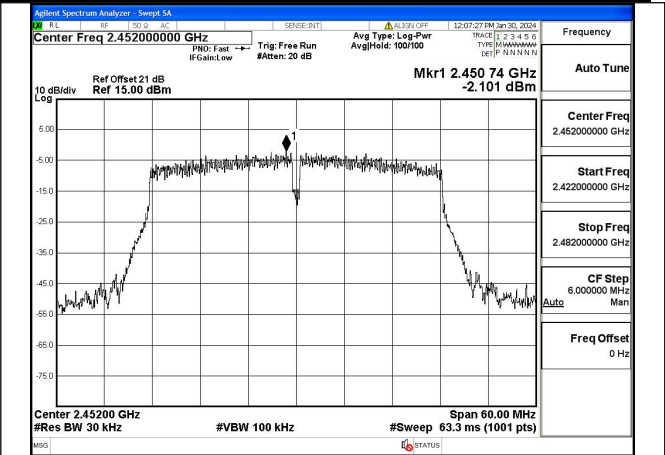

Mode:802.11n HT40 Frequency:2437MHz Ant:Chain0

Mode:802.11n HT40 Frequency:2452MHz Ant:Chain0

Mode:802.11n HT40 Frequency:2422MHz Ant:Chain1

Mode:802.11n HT40 Frequency:2437MHz Ant:Chain1

Mode:802.11n HT40 Frequency:2452MHz Ant:Chain1