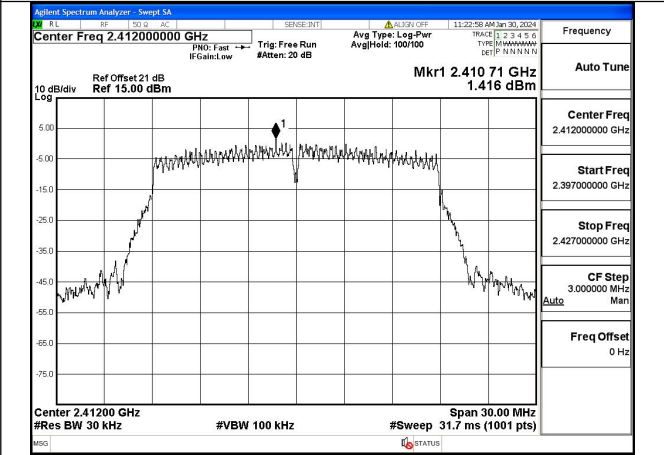

Mode:802.11g Frequency:2437MHz Ant:Chain1

Mode:802.11g Frequency:2462MHz Ant:Chain1

Test Mode: 802.11n HT20

Mode:802.11n HT20 Frequency:2412MHz Ant:Chain0

Mode:802.11n HT20 Frequency:2437MHz Ant:Chain0

Mode:802.11n HT20 Frequency:2462MHz Ant:Chain0