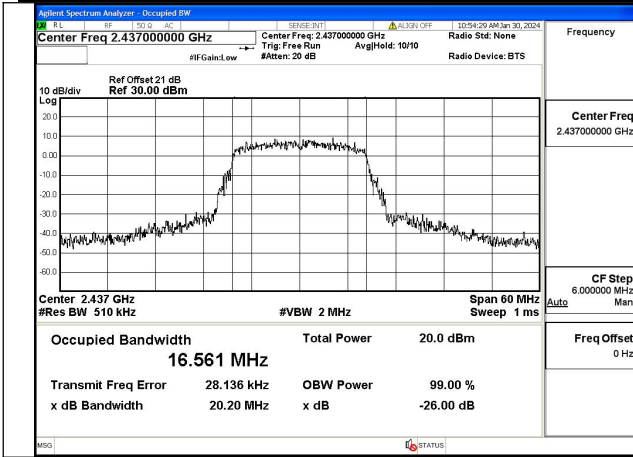

Mode:802.11g Frequency:2437MHz Ant:Chain1