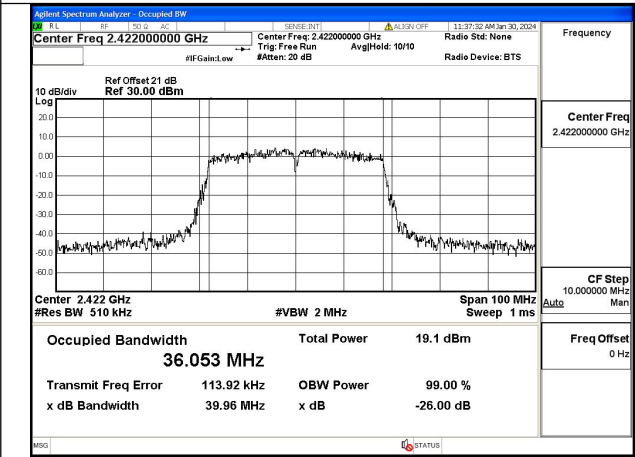

Mode:802.11n HT40 Frequency:2422MHz Ant:Chain1