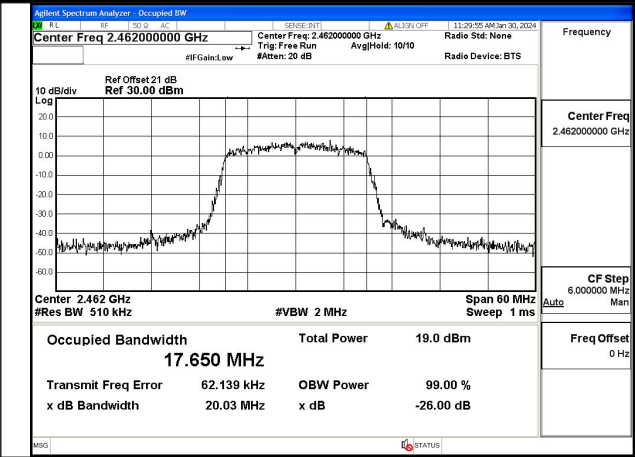

Mode:802.11n HT20 Frequency:2462MHz Ant:Chain1