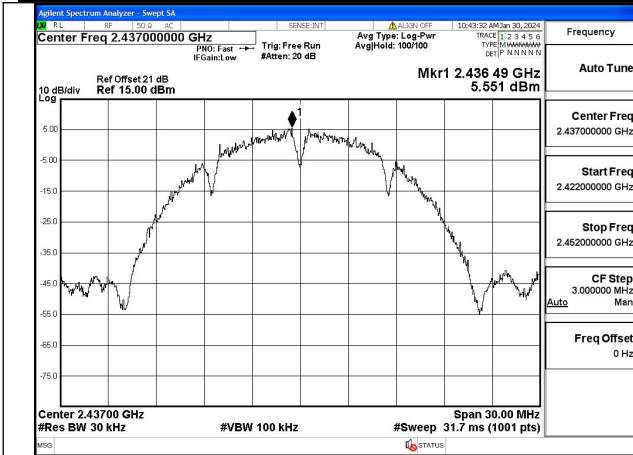

Test Mode: 802.11b

Mode:802.11b Frequency:2412MHz Ant:Chain0

Mode:802.11b Frequency:2437MHz Ant:Chain0

Mode:802.11b Frequency:2462MHz Ant:Chain0

Mode:802.11b Frequency:2412MHz Ant:Chain1

Mode:802.11b Frequency:2437MHz Ant:Chain1