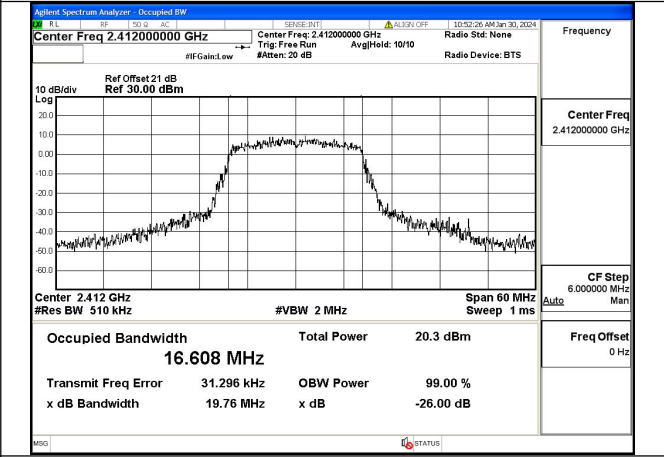

Mode:802.11b Frequency:2437MHz Ant:Chain1

Mode:802.11b Frequency:2462MHz Ant:Chain1

Test Mode: 802.11g

Mode:802.11g Frequency:2412MHz Ant:Chain0

Mode:802.11g Frequency:2437MHz Ant:Chain0

Mode:802.11g Frequency:2462MHz Ant:Chain0