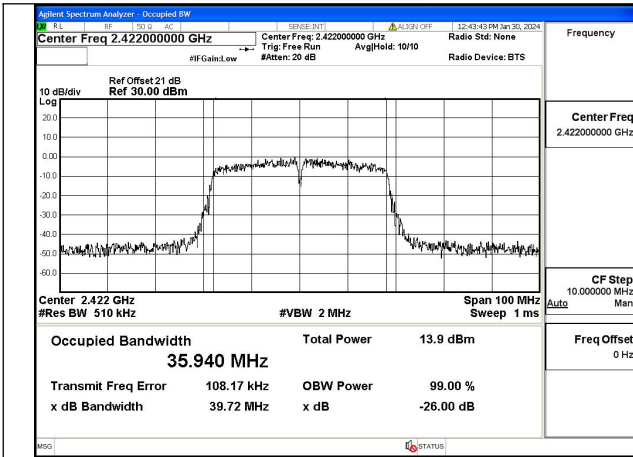

Mode:802.11n HT20 Frequency:2462MHz Ant:Chain0

Mode:802.11n HT20 Frequency:2412MHz Ant:Chain1

Mode:802.11n HT20 Frequency:2437MHz Ant:Chain1

Mode:802.11n HT20 Frequency:2462MHz Ant:Chain1

Test Mode: 802.11n HT40