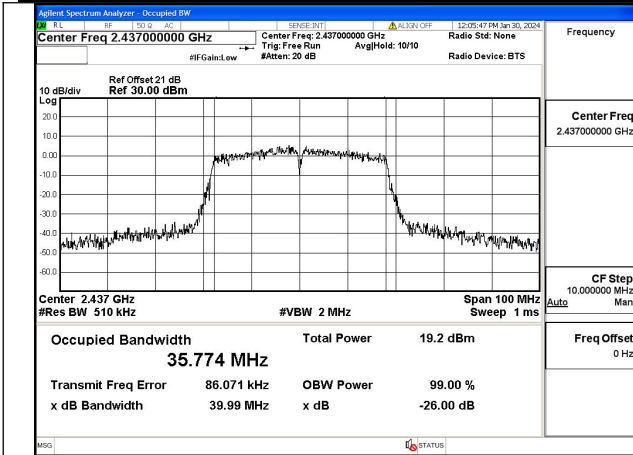

Mode:802.11n HT40 Frequency:2422MHz Ant:Chain0

Mode:802.11n HT40 Frequency:2437MHz Ant:Chain0

Mode:802.11n HT40 Frequency:2452MHz Ant:Chain0

Mode:802.11n HT40 Frequency:2422MHz Ant:Chain1

Mode:802.11n HT40 Frequency:2437MHz Ant:Chain1