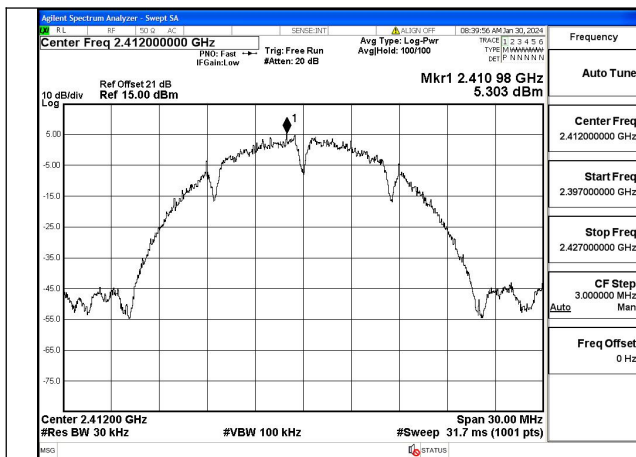

Transmitter Power Spectral Density

Test Mode	Antenna	Tones	Power Density(dBm/3KHz)		
			Channel No.1	Channel No.6	Channel No.11
			2412MHz	2437MHz	2462MHz
802.11b	Chain0	NA	-4.697	-4.963	-4.644
802.11b	Chain1	NA	-5.129	-4.449	-4.215
802.11g	Chain0	NA	-8.031	-7.836	-7.942
802.11g	Chain1	NA	-8.640	-8.321	-8.416
802.11n HT20	Chain0	NA	-9.582	-8.432	-8.247
802.11n HT20	Chain1	NA	-8.584	-8.897	-8.977
802.11n HT20	MIMO	NA	-6.044	-5.648	-5.586

Test Mode	Antenna	Tones	Power Density(dBm/3KHz)		
			Channel No.3	Channel No.6	Channel No.9
			2422MHz	2437MHz	2452MHz
802.11n HT40	Chain0	NA	-12.084	-11.895	-12.060
802.11n HT40	Chain1	NA	-12.012	-11.966	-12.101
802.11n HT40	MIMO	NA	-9.038	-8.920	-9.070

Test Mode: 802.11b

Mode:802.11b Frequency:2412MHz Ant:Chain0