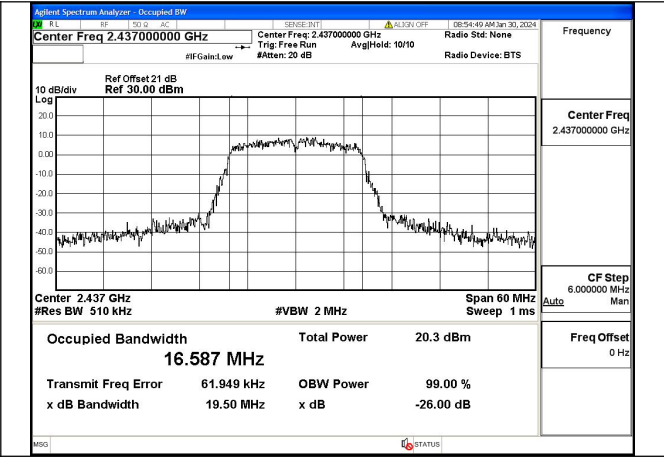

Mode:802.11b Frequency:2437MHz Ant:Chain1

Mode:802.11b Frequency:2462MHz Ant:Chain1

Test Mode: 802.11g

Mode:802.11g Frequency:2412MHz Ant:Chain0

Mode:802.11g Frequency:2437MHz Ant:Chain0

Mode:802.11g Frequency:2462MHz Ant:Chain0