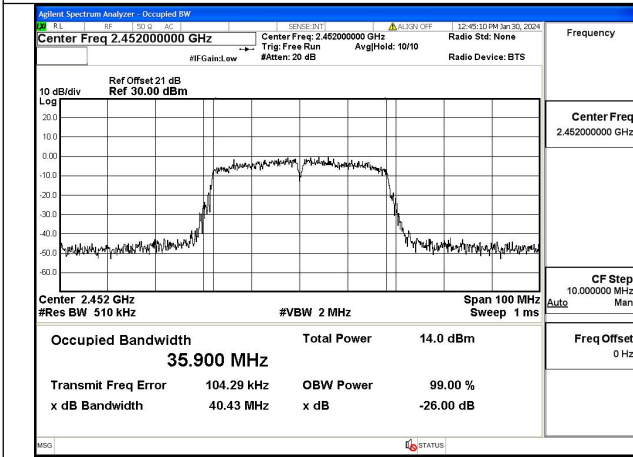

Mode:802.11n HT40 Frequency:2452MHz Ant:Chain0