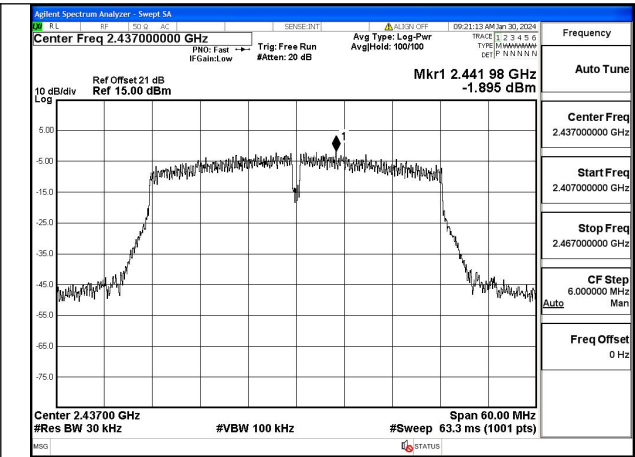

Mode:802.11n HT20 Frequency:2412MHz Ant:Chain1

Mode:802.11n HT20 Frequency:2437MHz Ant:Chain1

Mode:802.11n HT20 Frequency:2462MHz Ant:Chain1

Test Mode: 802.11n HT40

Mode:802.11n HT40 Frequency:2422MHz Ant:Chain0