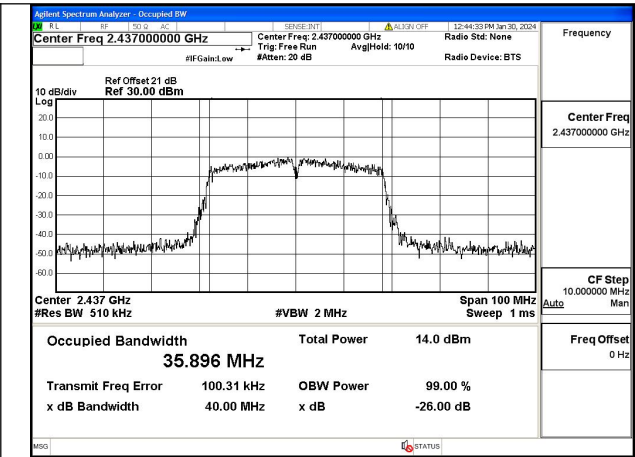

Mode:802.11n HT40 Frequency:2437MHz Ant:Chain0