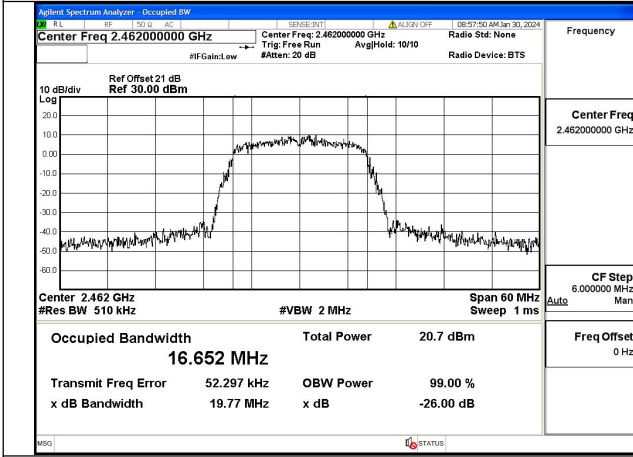

Mode:802.11b Frequency:2437MHz Ant:Chain1

Mode:802.11b Frequency:2462MHz Ant:Chain1

Test Mode: 802.11g

Mode:802.11g Frequency:2412MHz Ant:Chain0

Mode:802.11g Frequency:2437MHz Ant:Chain0

Mode:802.11g Frequency:2462MHz Ant:Chain0