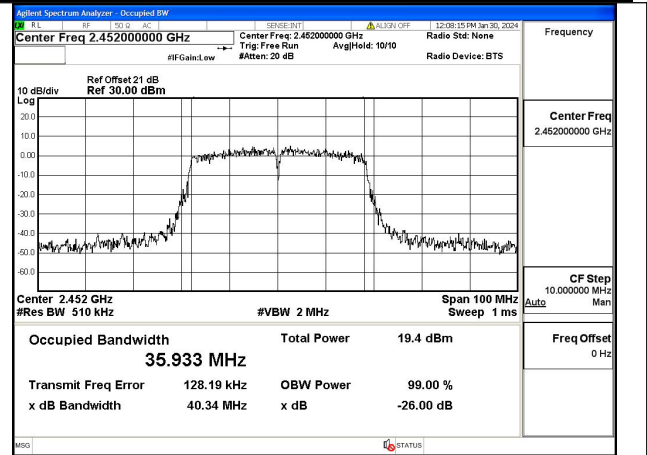

Mode:802.11n HT40 Frequency:2422MHz Ant:Chain0

Mode:802.11n HT40 Frequency:2437MHz Ant:Chain0

Mode:802.11n HT40 Frequency:2452MHz Ant:Chain0

Mode:802.11n HT40 Frequency:2422MHz Ant:Chain1

Mode:802.11n HT40 Frequency:2437MHz Ant:Chain1