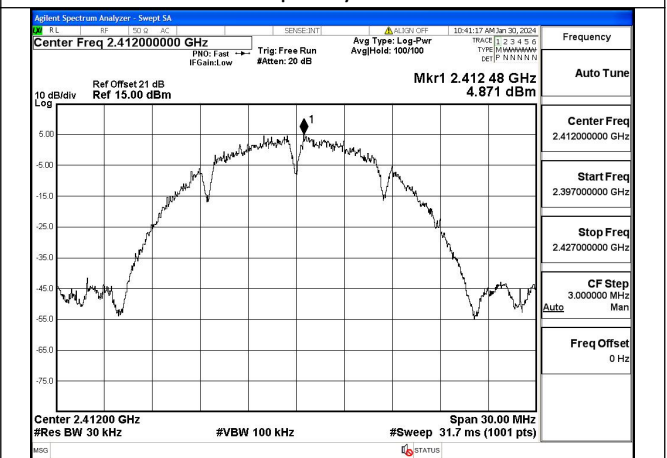

Test Mode: 802.11b

Mode:802.11b Frequency:2412MHz Ant:Chain0

Mode:802.11b Frequency:2437MHz Ant:Chain0

Mode:802.11b Frequency:2462MHz Ant:Chain0

Mode:802.11b Frequency:2412MHz Ant:Chain1

Mode:802.11b Frequency:2437MHz Ant:Chain1

Mode:802.11b Frequency:2462MHz Ant:Chain1

Test Mode: 802.11g

Mode:802.11g Frequency:2412MHz Ant:Chain0

Mode:802.11g Frequency:2437MHz Ant:Chain0

Mode:802.11g Frequency:2462MHz Ant:Chain0

Mode:802.11g Frequency:2412MHz Ant:Chain1