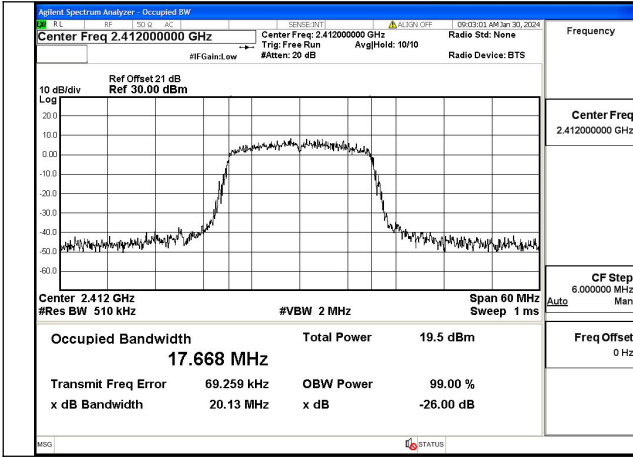

Mode:802.11g Frequency:2412MHz Ant:Chain1

Mode:802.11g Frequency:2437MHz Ant:Chain1

Mode:802.11g Frequency:2462MHz Ant:Chain1

Test Mode: 802.11n HT20

Mode:802.11n HT20 Frequency:2412MHz Ant:Chain0

Mode:802.11n HT20 Frequency:2437MHz Ant:Chain0