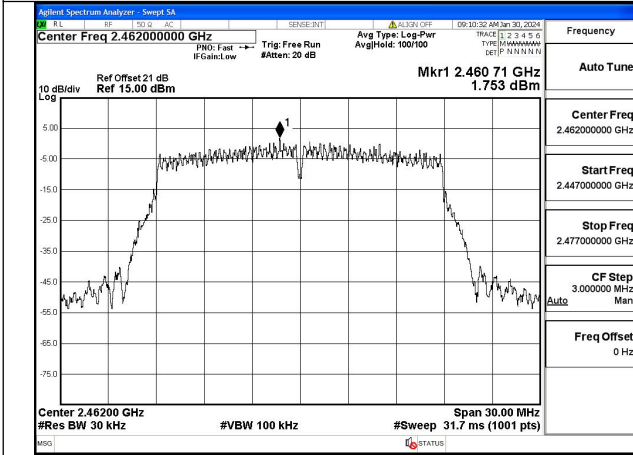

Mode:802.11g Frequency:2437MHz Ant:Chain1

Mode:802.11g Frequency:2462MHz Ant:Chain1

Test Mode: 802.11n HT20

Mode:802.11n HT20 Frequency:2412MHz Ant:Chain0

Mode:802.11n HT20 Frequency:2437MHz Ant:Chain0

Mode:802.11n HT20 Frequency:2462MHz Ant:Chain0