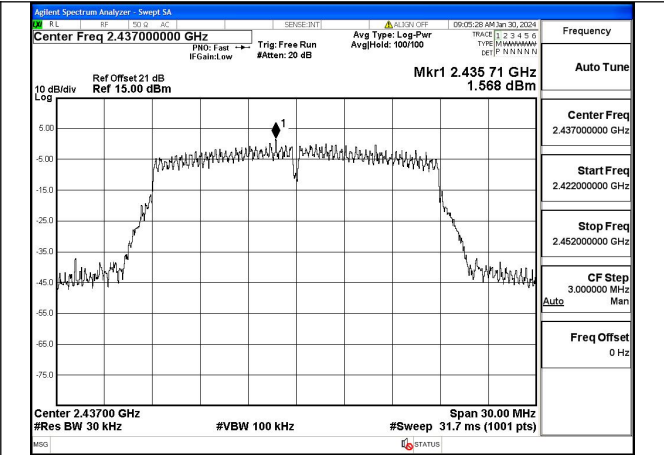

Mode:802.11g Frequency:2437MHz Ant:Chain1

Mode:802.11g Frequency:2462MHz Ant:Chain1

Test Mode: 802.11n HT20

Mode:802.11n HT20 Frequency:2412MHz Ant:Chain0

Mode:802.11n HT20 Frequency:2437MHz Ant:Chain0

Mode:802.11n HT20 Frequency:2462MHz Ant:Chain0