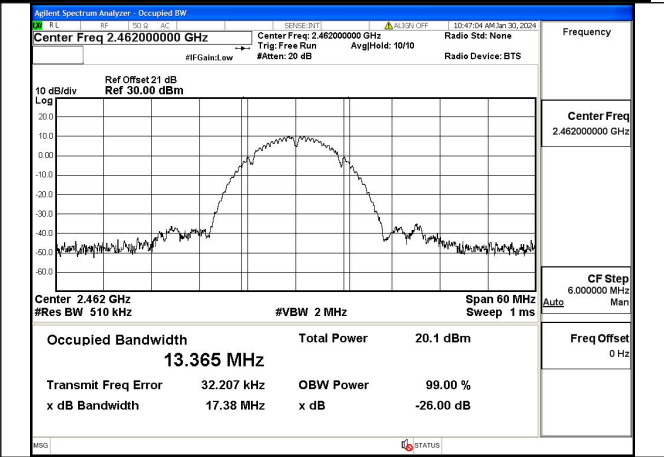

Mode:802.11b Frequency:2437MHz Ant:Chain1

Mode:802.11b Frequency:2462MHz Ant:Chain1

Test Mode: 802.11g

Mode:802.11g Frequency:2412MHz Ant:Chain0

Mode:802.11g Frequency:2437MHz Ant:Chain0

Mode:802.11g Frequency:2462MHz Ant:Chain0