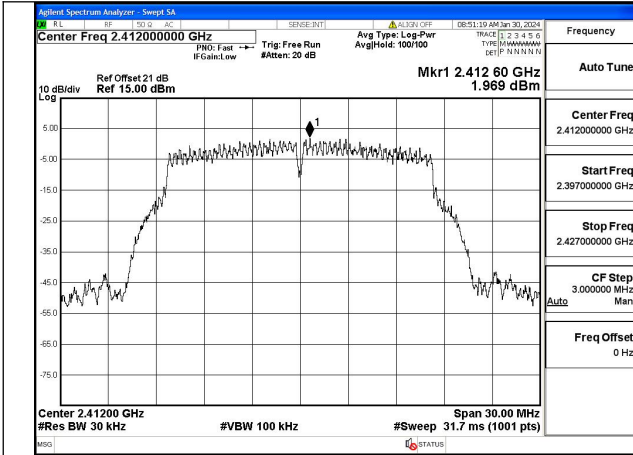

Test Mode: 802.11b

Mode:802.11b Frequency:2412MHz Ant:Chain0

Mode:802.11b Frequency:2437MHz Ant:Chain0

Mode:802.11b Frequency:2462MHz Ant:Chain0

Mode:802.11b Frequency:2412MHz Ant:Chain1

Mode:802.11b Frequency:2437MHz Ant:Chain1

Mode:802.11b Frequency:2462MHz Ant:Chain1

Test Mode: 802.11g

Mode:802.11g Frequency:2412MHz Ant:Chain0

Mode:802.11g Frequency:2437MHz Ant:Chain0

Mode:802.11g Frequency:2462MHz Ant:Chain0

Mode:802.11g Frequency:2412MHz Ant:Chain1