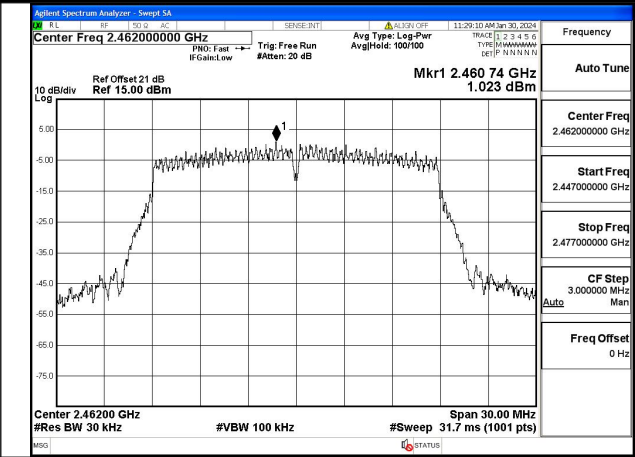

Mode:802.11n HT20 Frequency:2462MHz Ant:Chain1