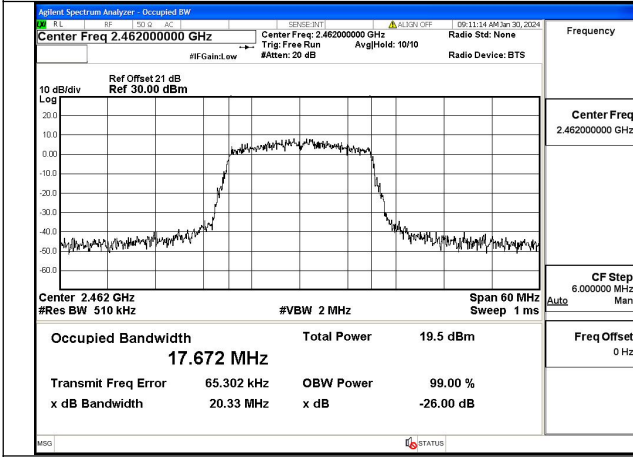

Mode:802.11g Frequency:2412MHz Ant:Chain1

Mode:802.11g Frequency:2437MHz Ant:Chain1

Mode:802.11g Frequency:2462MHz Ant:Chain1

Test Mode: 802.11n HT20

Mode:802.11n HT20 Frequency:2412MHz Ant:Chain0

Mode:802.11n HT20 Frequency:2437MHz Ant:Chain0