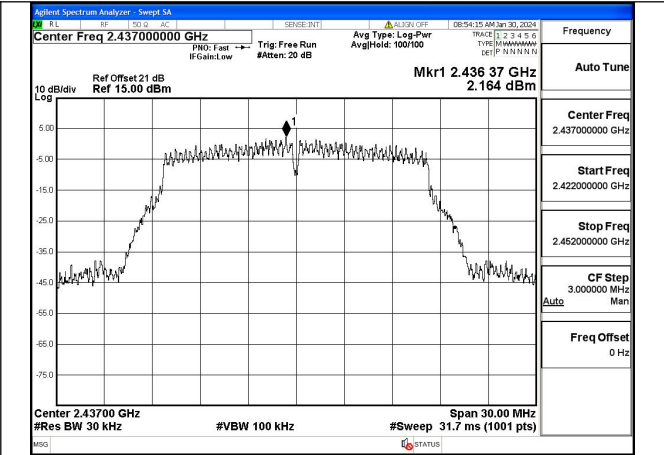

Mode:802.11g Frequency:2437MHz Ant:Chain0