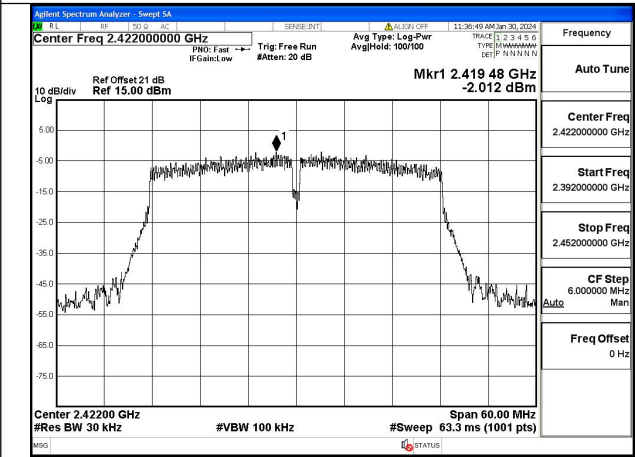

Mode:802.11n HT40 Frequency:2422MHz Ant:Chain1