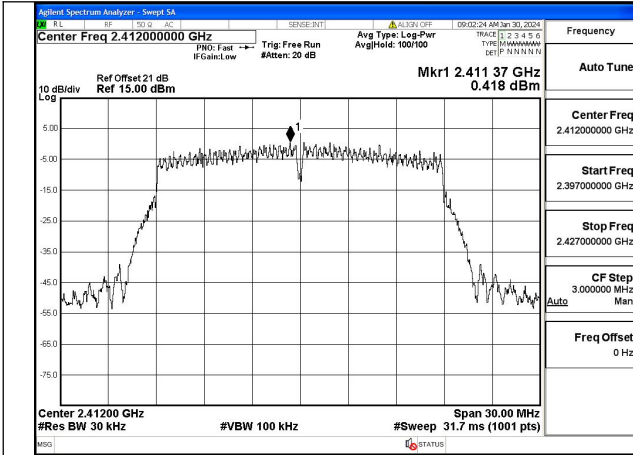

Test Mode: 802.11n HT20

Mode:802.11n HT20 Frequency:2412MHz Ant:Chain0