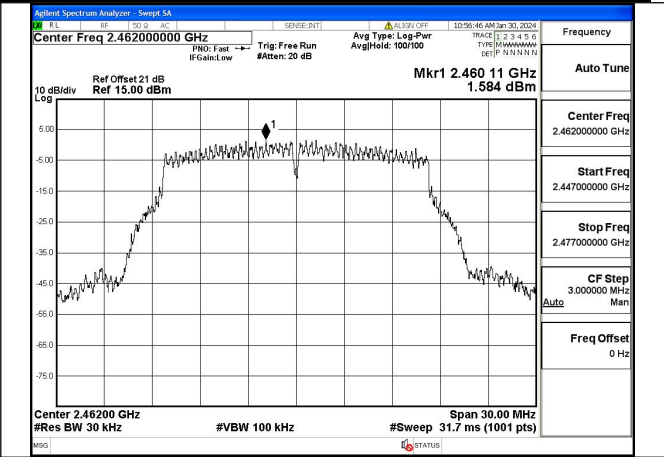

Mode:802.11g Frequency:2462MHz Ant:Chain1