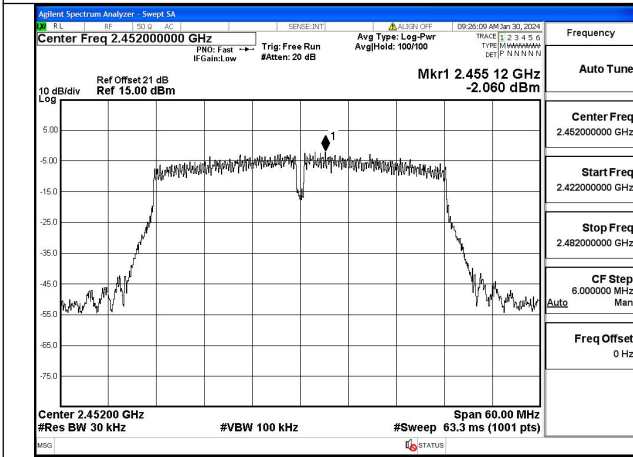

Mode:802.11n HT40 Frequency:2452MHz Ant:Chain0