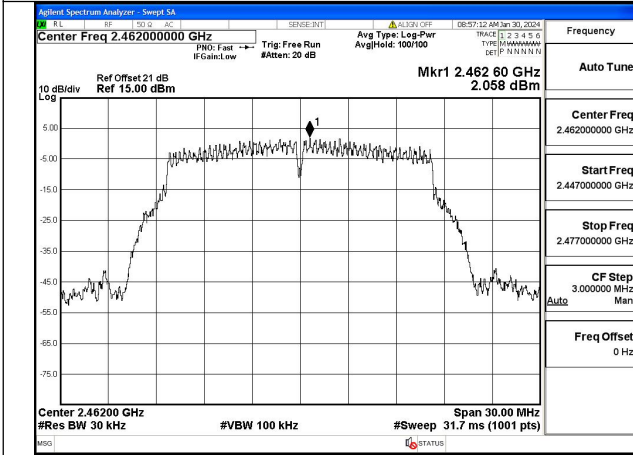

Mode:802.11b Frequency:2462MHz Ant:Chain1

Test Mode: 802.11g

Mode:802.11g Frequency:2412MHz Ant:Chain0

Mode:802.11g Frequency:2437MHz Ant:Chain0

Mode:802.11g Frequency:2462MHz Ant:Chain0

Mode:802.11g Frequency:2412MHz Ant:Chain1