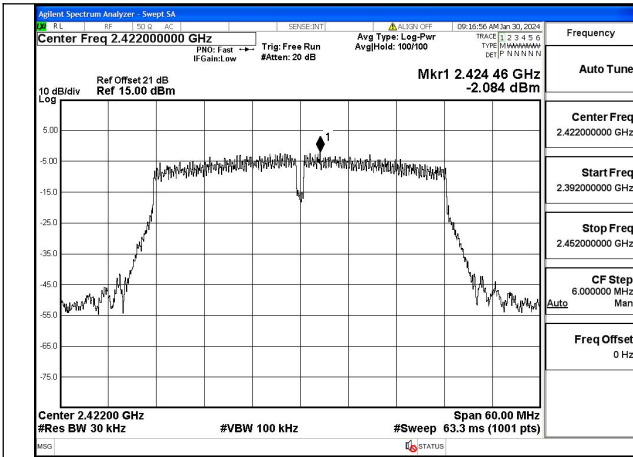

Mode:802.11n HT20 Frequency:2412MHz Ant:Chain1

Mode:802.11n HT20 Frequency:2437MHz Ant:Chain1

Mode:802.11n HT20 Frequency:2462MHz Ant:Chain1

Test Mode: 802.11n HT40

Mode:802.11n HT40 Frequency:2422MHz Ant:Chain0