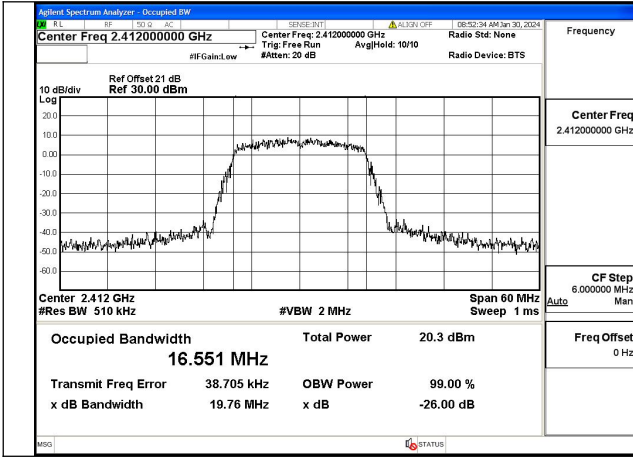

Mode:802.11b Frequency:2437MHz Ant:Chain1

Mode:802.11b Frequency:2462MHz Ant:Chain1

Test Mode: 802.11g

Mode:802.11g Frequency:2412MHz Ant:Chain0

Mode:802.11g Frequency:2437MHz Ant:Chain0

Mode:802.11g Frequency:2462MHz Ant:Chain0