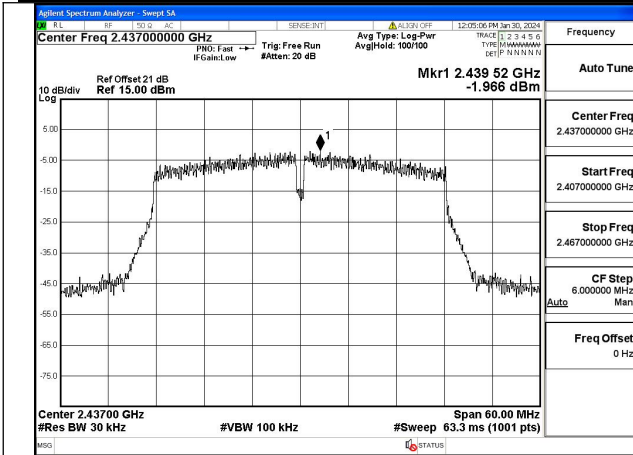

Mode:802.11n HT40 Frequency:2437MHz Ant:Chain0

Mode:802.11n HT40 Frequency:2452MHz Ant:Chain0

Mode:802.11n HT40 Frequency:2422MHz Ant:Chain1

Mode:802.11n HT40 Frequency:2437MHz Ant:Chain1

Mode:802.11n HT40 Frequency:2452MHz Ant:Chain1