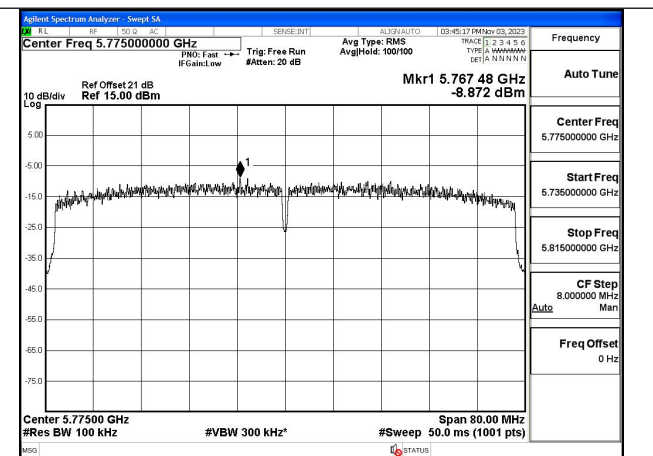

Mode:802.11ac VHT40 Frequency:5755MHz
Ant:Chain1

Mode:802.11ac VHT40 Frequency:5795MHz
Ant:Chain1

Test Mode: 802.11ac VHT80

Mode:802.11ac VHT80 Frequency:5775MHz
Ant:Chain0

Mode:802.11ac VHT80 Frequency:5775MHz
Ant:Chain1