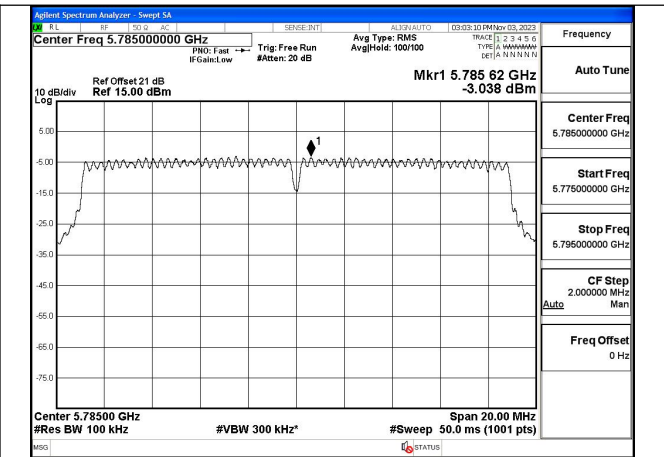

Test Mode: 802.11ac VHT20

Mode:802.11ac VHT20 Frequency:5745MHz
Ant:Chain0

Mode:802.11ac VHT20 Frequency:5785MHz
Ant:Chain0

Mode:802.11ac VHT20 Frequency:5825MHz
Ant:Chain0

Mode:802.11ac VHT20 Frequency:5745MHz
Ant:Chain1

Mode:802.11ac VHT20 Frequency:5785MHz
Ant:Chain1

Mode:802.11ac VHT20 Frequency:5825MHz
Ant:Chain1

Test Mode: 802.11n HT40

Mode:802.11n HT40 Frequency:5755MHz Ant:Chain0

Mode:802.11n HT40 Frequency:5795MHz Ant:Chain0