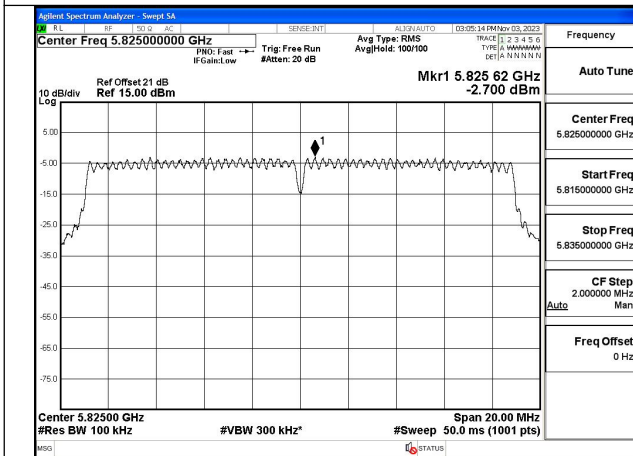

Test Mode: 802.11ac VHT20

Mode:802.11ac VHT20 Frequency:5745MHz
Ant:Chain0

Mode:802.11ac VHT20 Frequency:5785MHz
Ant:Chain0

Mode:802.11ac VHT20 Frequency:5825MHz
Ant:Chain0

Mode:802.11ac VHT20 Frequency:5745MHz
Ant:Chain1

Mode:802.11ac VHT20 Frequency:5785MHz
Ant:Chain1

Mode:802.11ac VHT20 Frequency:5825MHz
Ant:Chain1

Test Mode: 802.11n HT40

Mode:802.11n HT40 Frequency:5755MHz Ant:Chain0

Mode:802.11n HT40 Frequency:5795MHz Ant:Chain0