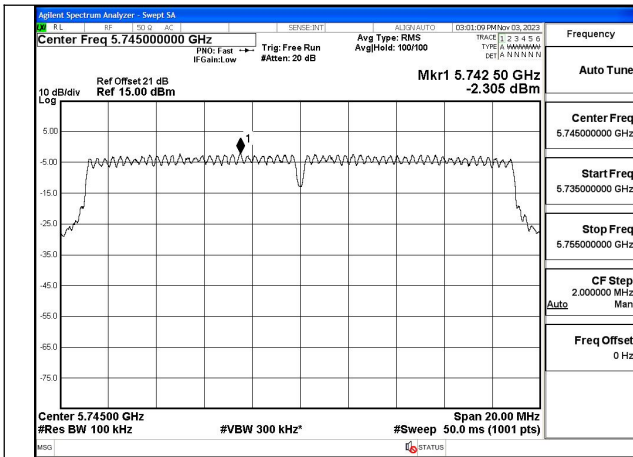

Test Mode: 802.11ac VHT20

Mode:802.11ac VHT20 Frequency:5745MHz
Ant:Chain0

Mode:802.11ac VHT20 Frequency:5785MHz
Ant:Chain0

Mode:802.11ac VHT20 Frequency:5825MHz
Ant:Chain0

Mode:802.11ac VHT20 Frequency:5745MHz
Ant:Chain1

Mode:802.11ac VHT20 Frequency:5785MHz
Ant:Chain1

Mode:802.11ac VHT20 Frequency:5825MHz
Ant:Chain1

Test Mode: 802.11n HT40

Mode:802.11n HT40 Frequency:5755MHz Ant:Chain0

Mode:802.11n HT40 Frequency:5795MHz Ant:Chain0