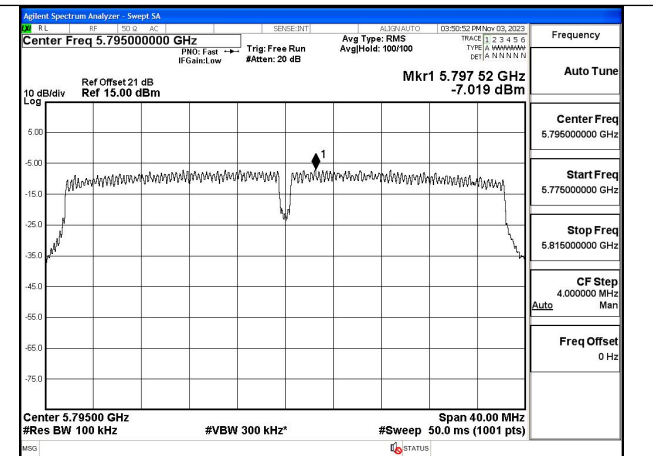

Mode:802.11ac VHT40 Frequency:5795MHz
Ant:Chain1