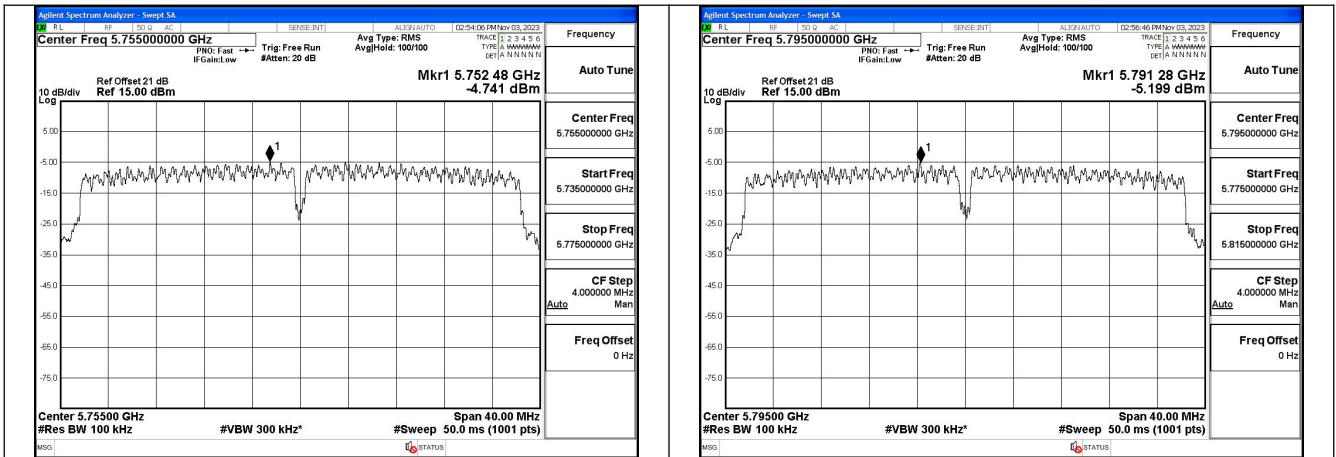

Test Mode: 802.11ac VHT20

Mode:802.11ac VHT20 Frequency:5745MHz
Ant:Chain0

Mode:802.11ac VHT20 Frequency:5785MHz
Ant:Chain0

Mode:802.11ac VHT20 Frequency:5825MHz
Ant:Chain0

Mode:802.11ac VHT20 Frequency:5745MHz
Ant:Chain1

Mode:802.11ac VHT20 Frequency:5785MHz
Ant:Chain1

Mode:802.11ac VHT20 Frequency:5825MHz
Ant:Chain1

Test Mode: 802.11n HT40

Mode:802.11n HT40 Frequency:5755MHz Ant:Chain0

Mode:802.11n HT40 Frequency:5795MHz Ant:Chain0