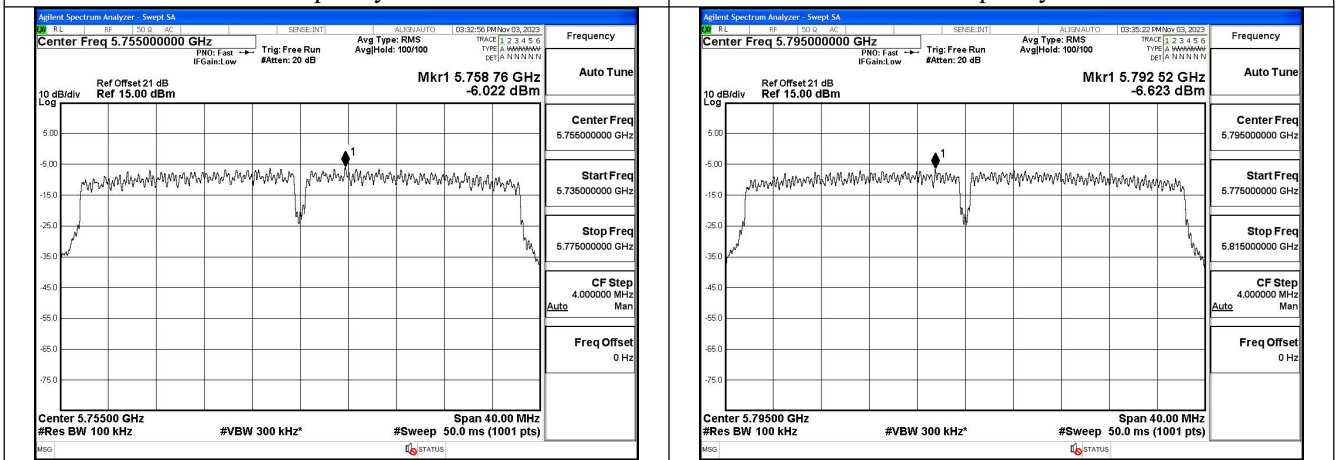

Mode:802.11ac VHT20 Frequency:5785MHz
Ant:Chain1

Mode:802.11ac VHT20 Frequency:5825MHz
Ant:Chain1

Test Mode: 802.11n HT40

Mode:802.11n HT40 Frequency:5755MHz Ant:Chain0

Mode:802.11n HT40 Frequency:5795MHz Ant:Chain0

Mode:802.11n HT40 Frequency:5755MHz Ant:Chain1

Mode:802.11n HT40 Frequency:5795MHz Ant:Chain1

Test Mode: 802.11ac VHT40

Mode:802.11ac VHT40 Frequency:5755MHz
Ant:Chain0

Mode:802.11ac VHT40 Frequency:5795MHz
Ant:Chain0