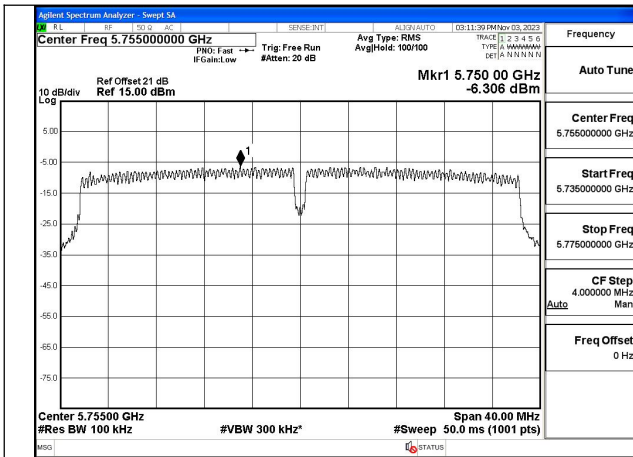

Test Mode: 802.11ac VHT40

Mode:802.11ac VHT40 Frequency:5755MHz
Ant:Chain0