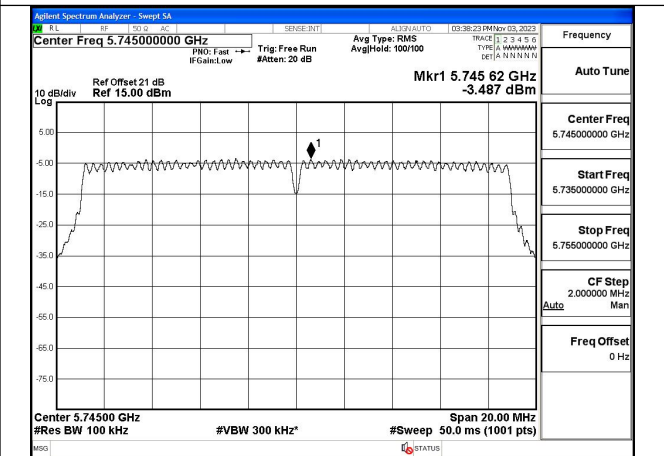

Test Mode: 802.11ac VHT20

Mode:802.11ac VHT20 Frequency:5745MHz
Ant:Chain0

Mode:802.11ac VHT20 Frequency:5785MHz
Ant:Chain0

Mode:802.11ac VHT20 Frequency:5825MHz
Ant:Chain0

Mode:802.11ac VHT20 Frequency:5745MHz
Ant:Chain1

Mode:802.11ac VHT20 Frequency:5785MHz
Ant:Chain1

Mode:802.11ac VHT20 Frequency:5825MHz
Ant:Chain1

Test Mode: 802.11n HT40

Mode:802.11n HT40 Frequency:5755MHz Ant:Chain0

Mode:802.11n HT40 Frequency:5795MHz Ant:Chain0