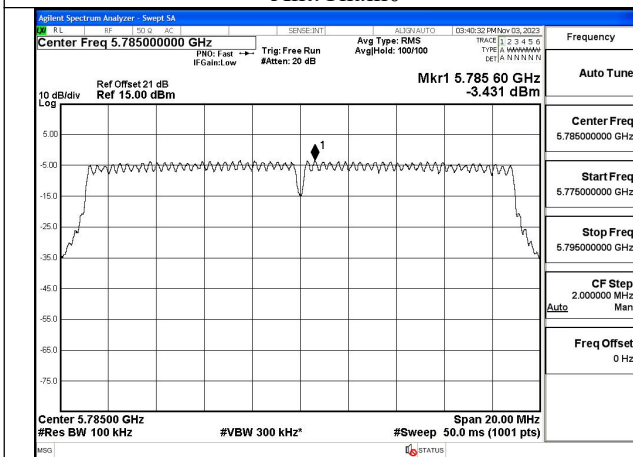

Test Mode: 802.11ac VHT20

Mode:802.11ac VHT20 Frequency:5745MHz
Ant:Chain0

Mode:802.11ac VHT20 Frequency:5785MHz
Ant:Chain0

Mode:802.11ac VHT20 Frequency:5825MHz
Ant:Chain0

Mode:802.11ac VHT20 Frequency:5745MHz
Ant:Chain1

Mode:802.11ac VHT20 Frequency:5785MHz
Ant:Chain1

Mode:802.11ac VHT20 Frequency:5825MHz
Ant:Chain1

Test Mode: 802.11n HT40

Mode:802.11n HT40 Frequency:5755MHz Ant:Chain0

Mode:802.11n HT40 Frequency:5795MHz Ant:Chain0