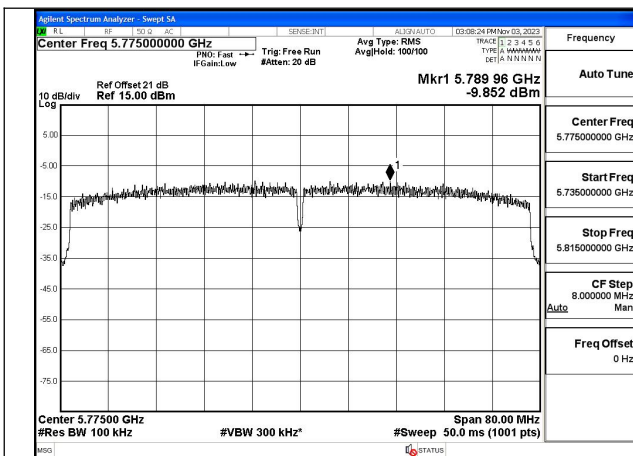

Test Mode: 802.11ac VHT80

Mode:802.11ac VHT80 Frequency:5775MHz
Ant:Chain0