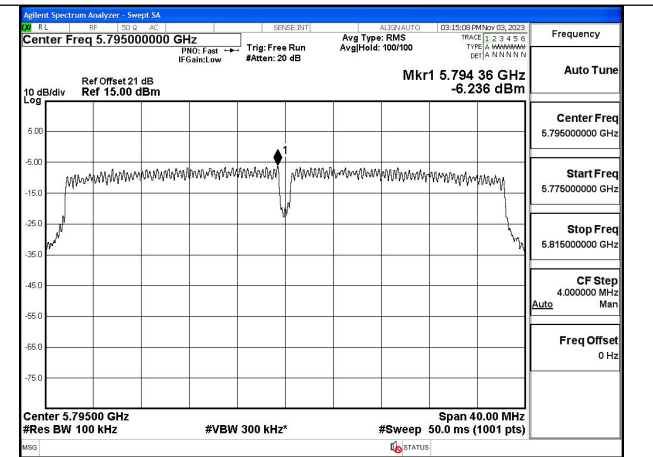

Mode:802.11ac VHT40 Frequency:5795MHz
Ant:Chain0