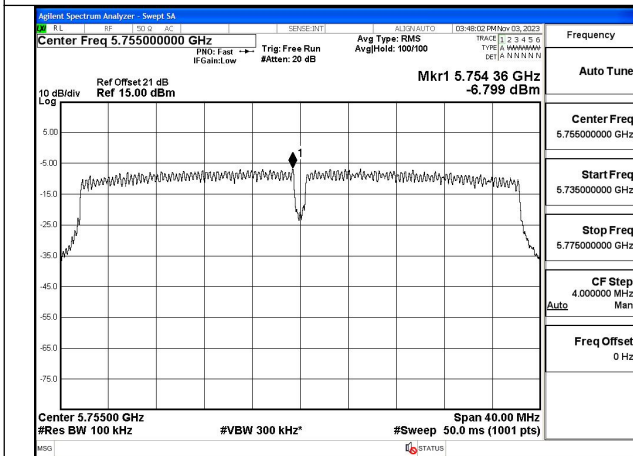

Mode:802.11n HT40 Frequency:5755MHz Ant:Chain1

Mode:802.11n HT40 Frequency:5795MHz Ant:Chain1

Test Mode: 802.11ac VHT40

Mode:802.11ac VHT40 Frequency:5755MHz
Ant:Chain0

Mode:802.11ac VHT40 Frequency:5795MHz
Ant:Chain0