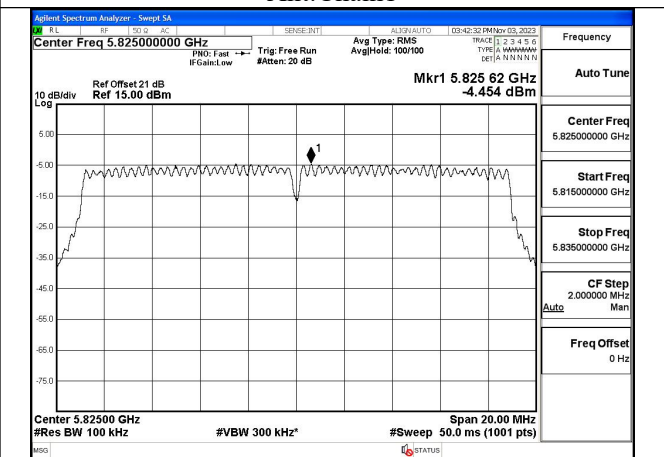

Test Mode: 802.11ac VHT20

Mode:802.11ac VHT20 Frequency:5745MHz
Ant:Chain0

Mode:802.11ac VHT20 Frequency:5785MHz
Ant:Chain0

Mode:802.11ac VHT20 Frequency:5825MHz
Ant:Chain0

Mode:802.11ac VHT20 Frequency:5745MHz
Ant:Chain1

Mode:802.11ac VHT20 Frequency:5785MHz
Ant:Chain1

Mode:802.11ac VHT20 Frequency:5825MHz
Ant:Chain1

Test Mode: 802.11n HT40

Mode:802.11n HT40 Frequency:5755MHz Ant:Chain0

Mode:802.11n HT40 Frequency:5795MHz Ant:Chain0