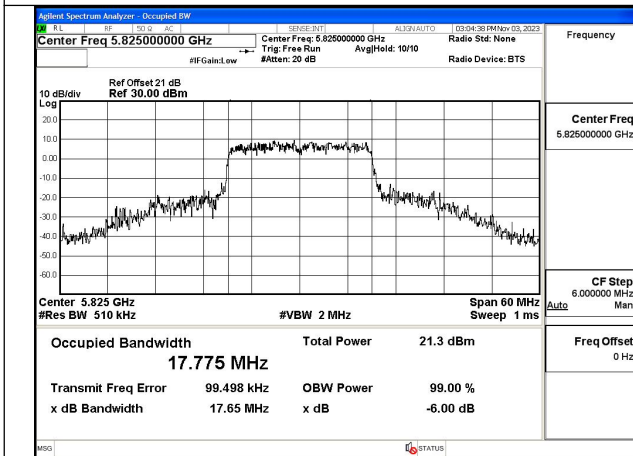

Mode:802.11n HT20 Frequency:5825MHz Ant:Chain1

Test Mode: 802.11ac VHT20

Mode:802.11ac VHT20 Frequency:5745MHz
Ant:Chain0

Mode:802.11ac VHT20 Frequency:5785MHz
Ant:Chain0

Mode:802.11ac VHT20 Frequency:5825MHz
Ant:Chain0