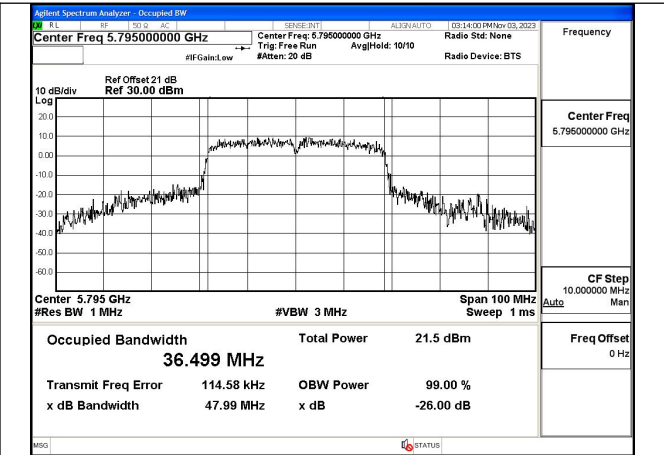

Test Mode: 802.11ac VHT40

Mode:802.11ac VHT40 Frequency:5755MHz
Ant:Chain0

Mode:802.11ac VHT40 Frequency:5795MHz
Ant:Chain0

Mode:802.11ac VHT40 Frequency:5755MHz
Ant:Chain1

Mode:802.11ac VHT40 Frequency:5795MHz
Ant:Chain1

Test Mode: 802.11ac VHT80

Mode:802.11ac VHT80 Frequency:5775MHz
Ant:Chain0

Mode:802.11ac VHT80 Frequency:5775MHz
Ant:Chain1

Occupied Bandwidth

Offset 21dB = Attenuator + Temporary antenna connector loss + Cable loss