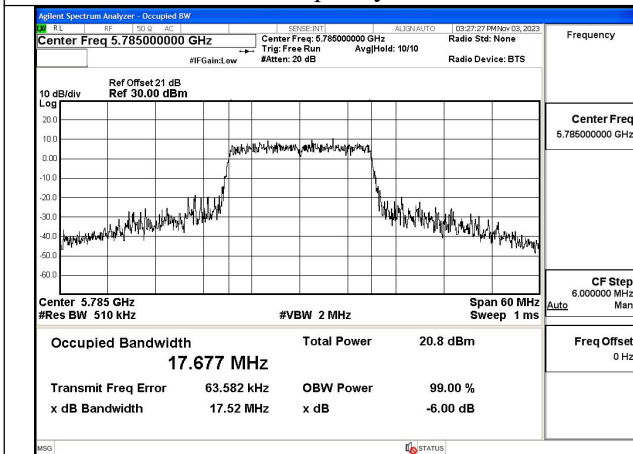

Mode:802.11n HT20 Frequency:5825MHz Ant:Chain0

Mode:802.11n HT20 Frequency:5745MHz Ant:Chain1

Mode:802.11n HT20 Frequency:5785MHz Ant:Chain1

Mode:802.11n HT20 Frequency:5825MHz Ant:Chain1