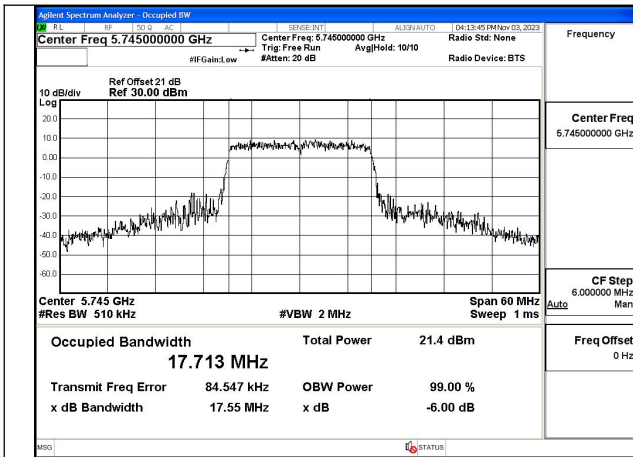

Test Mode: 802.11ac VHT20

Mode:802.11ac VHT20 Frequency:5745MHz
Ant:Chain0