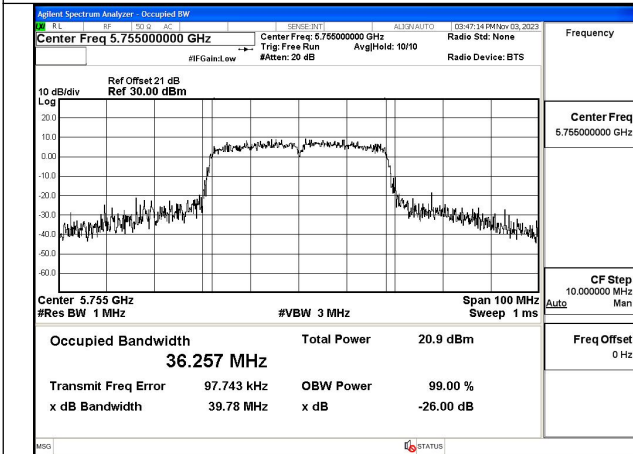

Mode:802.11ac VHT40 Frequency:5755MHz
Ant:Chain1