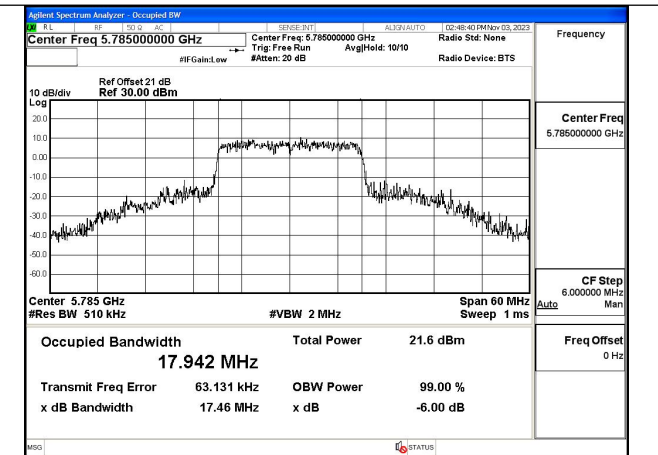

Test Mode: 802.11a

Mode:802.11a Frequency:5825MHz Ant:Chain0

Mode:802.11a Frequency:5745MHz Ant:Chain1

Mode:802.11a Frequency:5785MHz Ant:Chain1

Mode:802.11a Frequency:5825MHz Ant:Chain1

Test Mode: 802.11n HT20