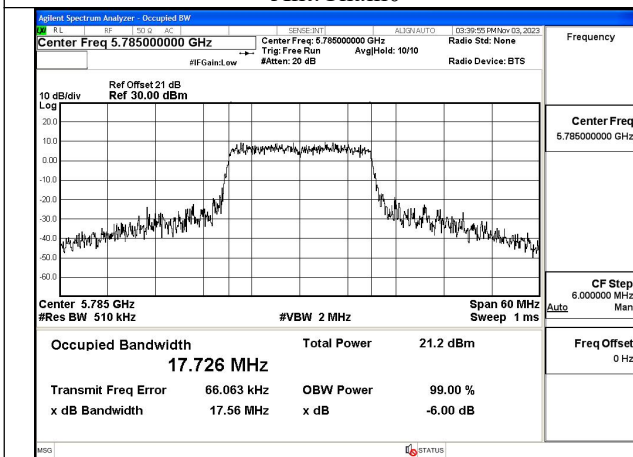

Mode:802.11ac VHT20 Frequency:5785MHz
Ant:Chain1