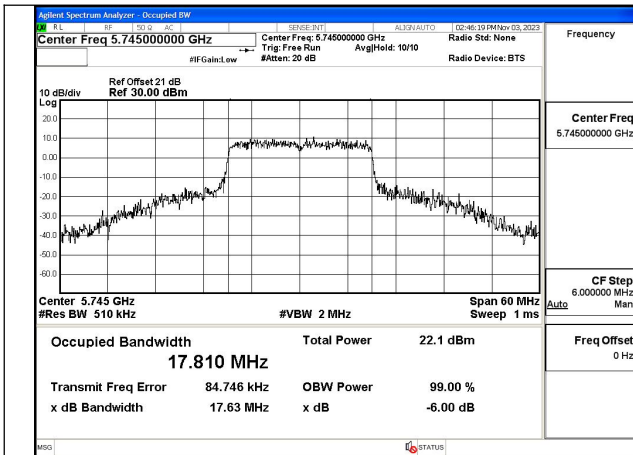

Test Mode: 802.11a

Mode:802.11a Frequency:5825MHz Ant:Chain0

Mode:802.11a Frequency:5745MHz Ant:Chain1

Mode:802.11a Frequency:5785MHz Ant:Chain1

Mode:802.11a Frequency:5825MHz Ant:Chain1

Test Mode: 802.11n HT20