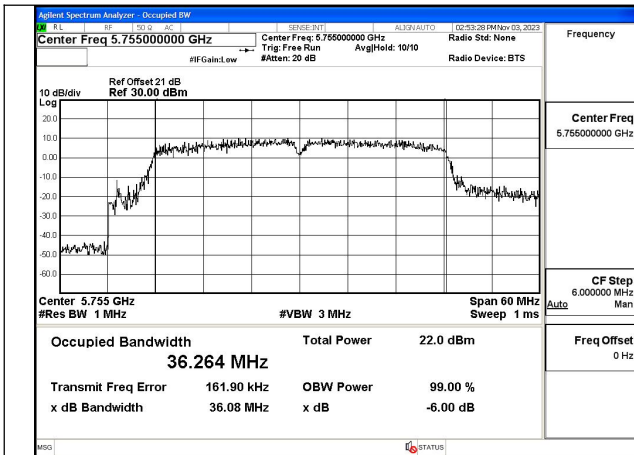

Mode:802.11ac VHT20 Frequency:5745MHz
Ant:Chain1

Mode:802.11ac VHT20 Frequency:5785MHz
Ant:Chain1

Mode:802.11ac VHT20 Frequency:5825MHz
Ant:Chain1

Test Mode: 802.11n HT40

Mode:802.11n HT40 Frequency:5755MHz Ant:Chain0