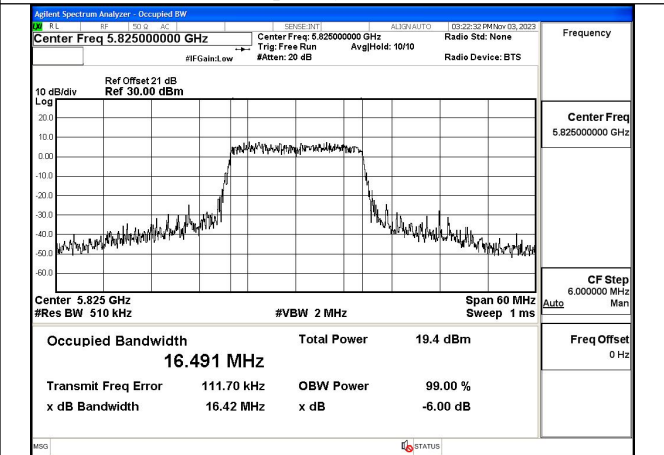

Test Mode: 802.11a

Mode:802.11a Frequency:5825MHz Ant:Chain0

Mode:802.11a Frequency:5745MHz Ant:Chain1

Mode:802.11a Frequency:5785MHz Ant:Chain1

Mode:802.11a Frequency:5825MHz Ant:Chain1

Test Mode: 802.11n HT20