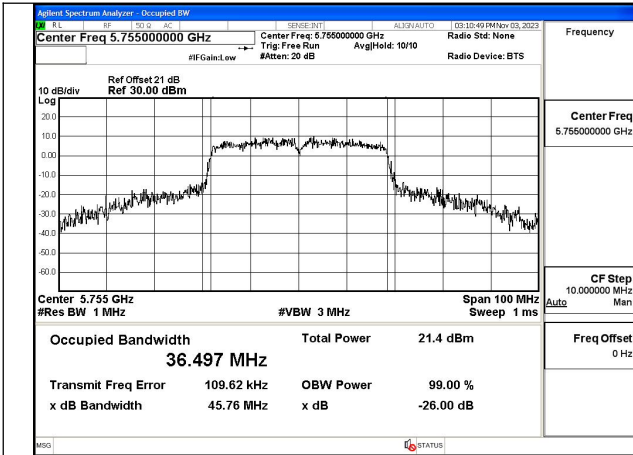

Test Mode: 802.11ac VHT40

Mode:802.11ac VHT40 Frequency:5755MHz
Ant:Chain0