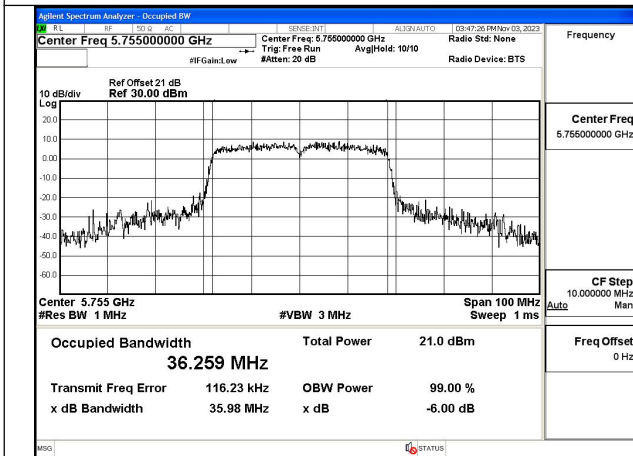

Mode:802.11ac VHT40 Frequency:5755MHz
Ant:Chain1