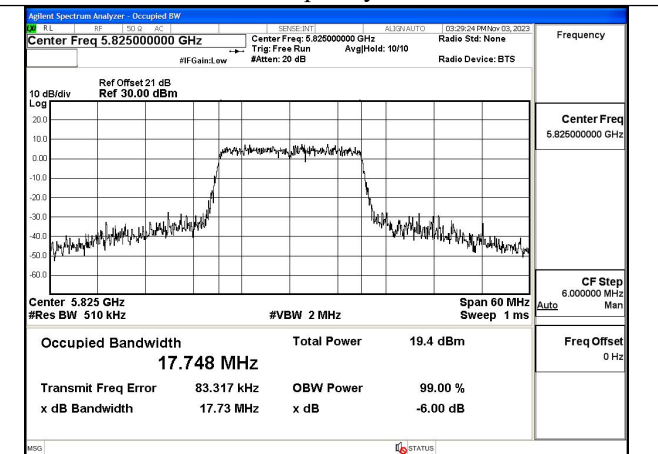

Mode:802.11n HT20 Frequency:5825MHz Ant:Chain0

Mode:802.11n HT20 Frequency:5745MHz Ant:Chain1

Mode:802.11n HT20 Frequency:5785MHz Ant:Chain1

Mode:802.11n HT20 Frequency:5825MHz Ant:Chain1