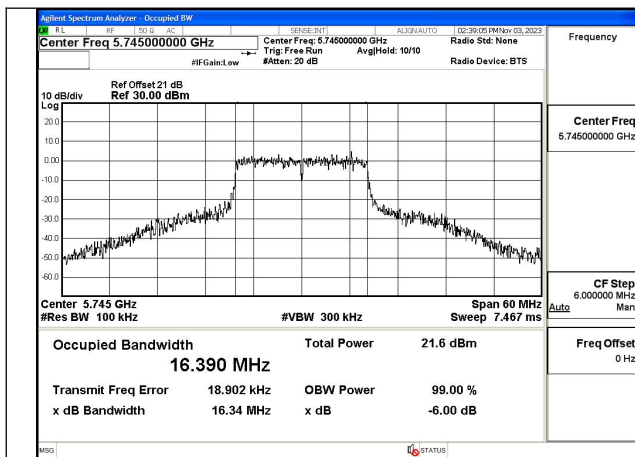

6dB Bandwidth

Offset 21dB = Attenuator + Temporary antenna connector loss + Cable loss

Test Mode	Antenna	6dB Bandwidth (MHz)		
		5745MHz	5785MHz	5825MHz
802.11a	Chain0	16.34	16.47	16.44
802.11a	Chain1	16.37	16.45	16.45
802.11n HT20	Chain0	17.57	17.66	17.58
802.11n HT20	Chain1	17.71	17.31	17.39
802.11ac VHT20	Chain0	17.56	17.61	17.55
802.11ac VHT20	Chain1	17.62	17.27	17.62

Test Mode	Antenna	6dB Bandwidth (MHz)		
		5755MHz	---	5795MHz
802.11n HT40	Chain0	36.05	---	34.65
802.11n HT40	Chain1	31.59	---	33.38
802.11ac VHT40	Chain0	35.21	---	32.72
802.11ac VHT40	Chain1	35.64	---	34.63

Test Mode	Antenna	6dB Bandwidth (MHz)		
		5775MHz	---	---
802.11ac VHT80	Chain0	72.67	---	---
802.11ac VHT80	Chain1	66.97	---	---

Test Mode: 802.11a

Mode:802.11a Frequency:5745MHz Ant:Chain0