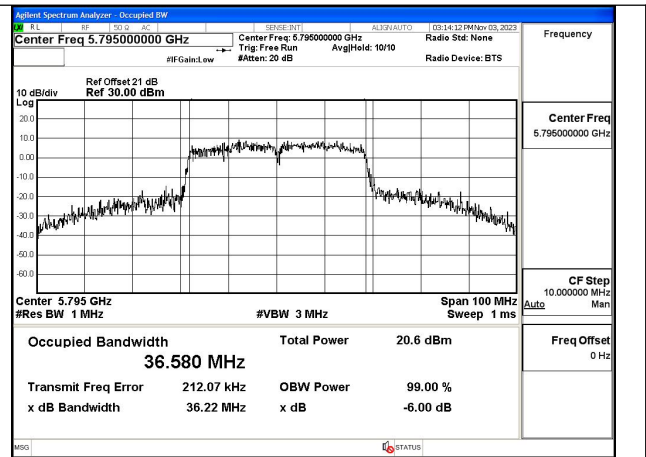

Mode:802.11n HT40 Frequency:5795MHz Ant:Chain0

Mode:802.11n HT40 Frequency:5755MHz Ant:Chain1

Mode:802.11n HT40 Frequency:5795MHz Ant:Chain1

Test Mode: 802.11ac VHT40

Mode:802.11ac VHT40 Frequency:5755MHz
Ant:Chain0