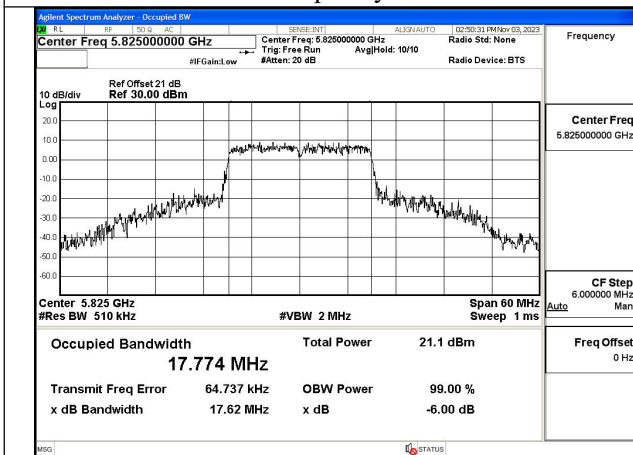

Mode:802.11n HT20 Frequency:5745MHz Ant:Chain0

Mode:802.11n HT20 Frequency:5785MHz Ant:Chain0