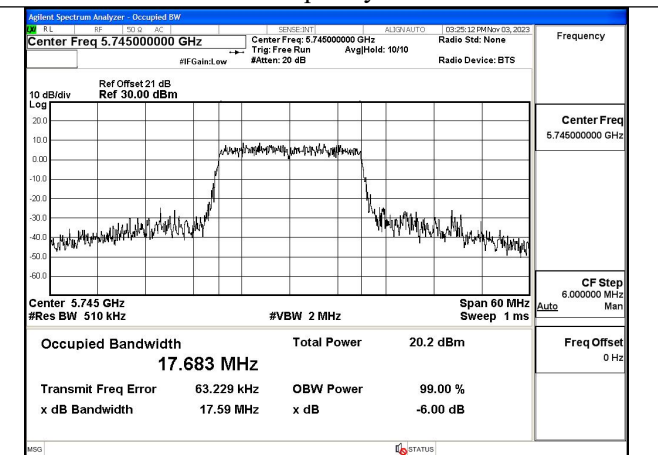

Mode:802.11n HT20 Frequency:5745MHz Ant:Chain0

Mode:802.11n HT20 Frequency:5785MHz Ant:Chain0