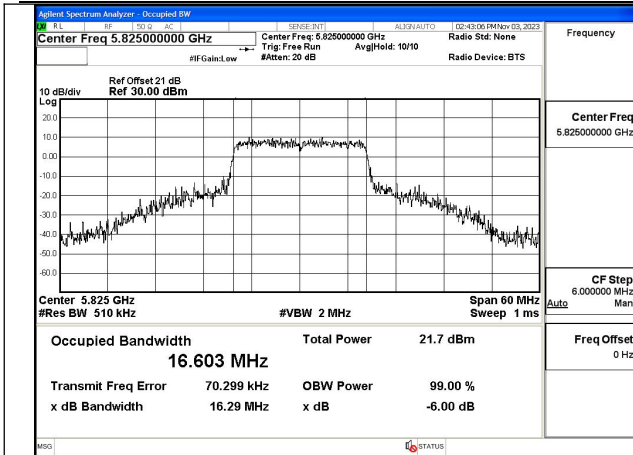

Mode:802.11a Frequency:5825MHz Ant:Chain0