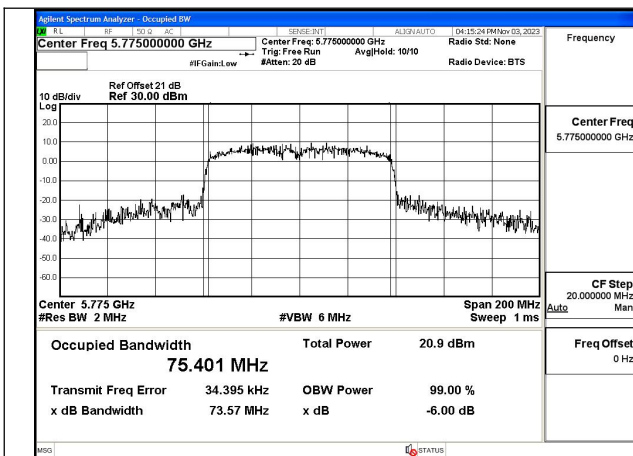

Mode:802.11ac VHT40 Frequency:5795MHz
Ant:Chain0

Mode:802.11ac VHT40 Frequency:5755MHz
Ant:Chain1

Mode:802.11ac VHT40 Frequency:5795MHz
Ant:Chain1

Test Mode: 802.11ac VHT80

Mode:802.11ac VHT80 Frequency:5775MHz
Ant:Chain0