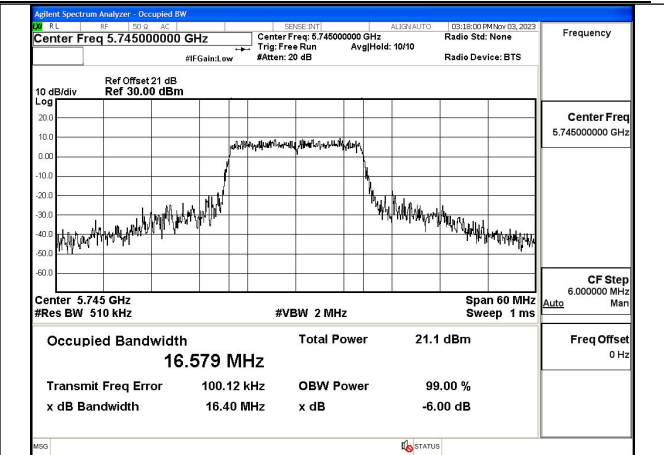

Mode:802.11a Frequency:5745MHz Ant:Chain1