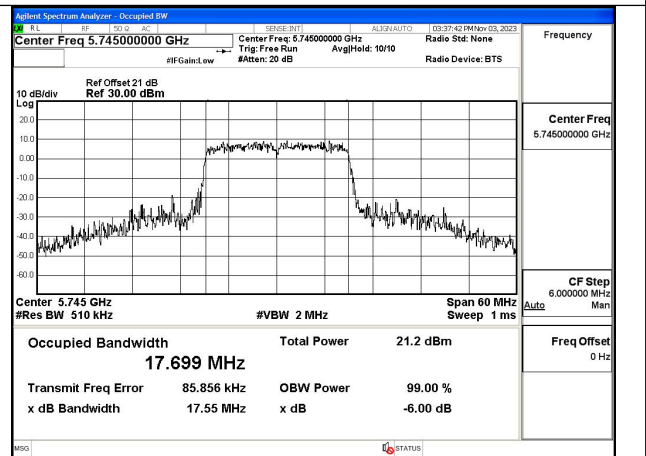

Mode:802.11n HT20 Frequency:5825MHz Ant:Chain1

Test Mode: 802.11ac VHT20

Mode:802.11ac VHT20 Frequency:5745MHz
Ant:Chain0

Mode:802.11ac VHT20 Frequency:5785MHz
Ant:Chain0

Mode:802.11ac VHT20 Frequency:5825MHz
Ant:Chain0