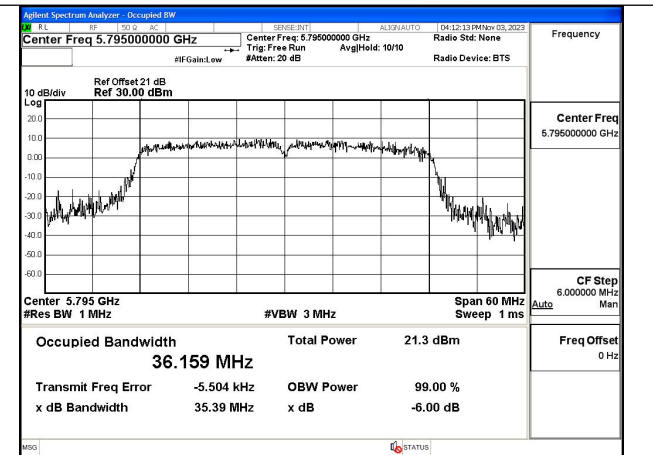

Mode:802.11ac VHT20 Frequency:5745MHz
Ant:Chain1

Mode:802.11ac VHT20 Frequency:5785MHz
Ant:Chain1

Mode:802.11ac VHT20 Frequency:5825MHz
Ant:Chain1

Test Mode: 802.11n HT40

Mode:802.11n HT40 Frequency:5755MHz Ant:Chain0