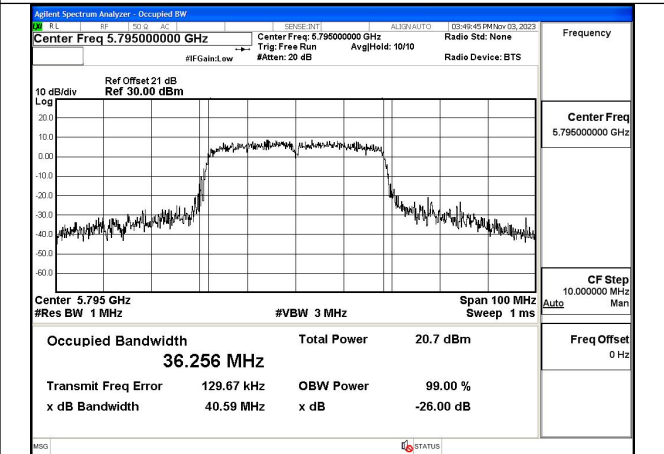

Mode:802.11ac VHT40 Frequency:5795MHz
Ant:Chain1