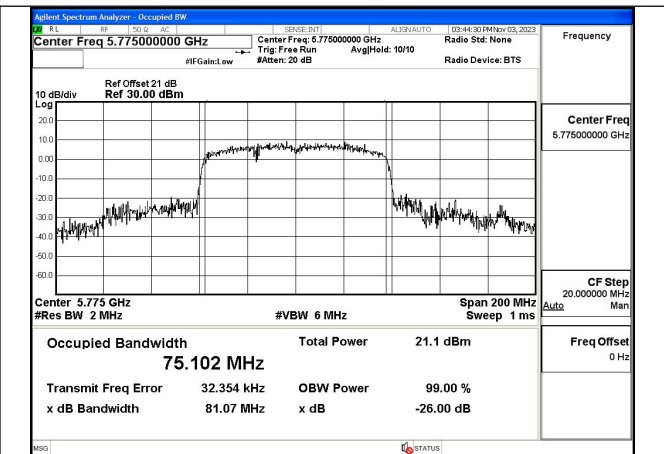

Test Mode: 802.11ac VHT80

Mode:802.11ac VHT80 Frequency:5775MHz
Ant:Chain0

Mode:802.11ac VHT80 Frequency:5775MHz
Ant:Chain1

Occupied Bandwidth

Offset 21dB = Attenuator + Temporary antenna connector loss + Cable loss