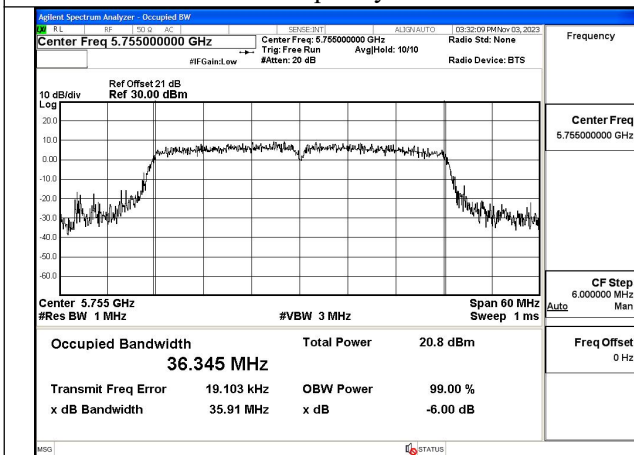

Mode:802.11n HT40 Frequency:5755MHz Ant:Chain0

Mode:802.11n HT40 Frequency:5795MHz Ant:Chain0

Mode:802.11n HT40 Frequency:5755MHz Ant:Chain1

Mode:802.11n HT40 Frequency:5795MHz Ant:Chain1