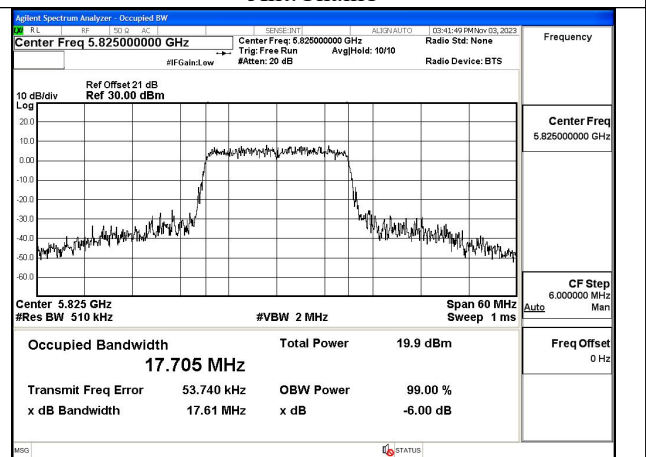

Mode:802.11ac VHT20 Frequency:5825MHz
Ant:Chain1