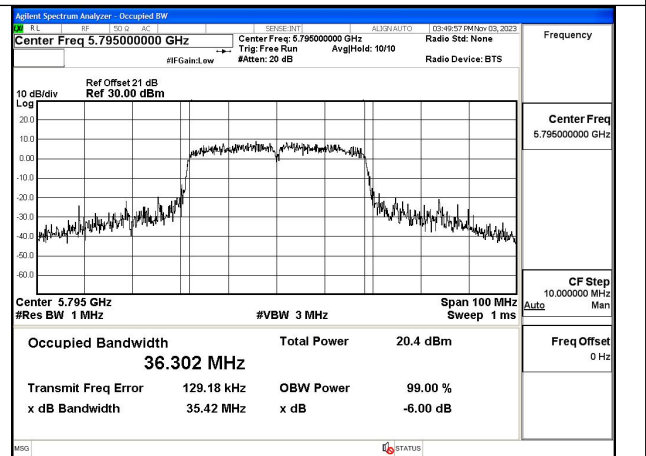

Mode:802.11ac VHT40 Frequency:5795MHz
Ant:Chain1