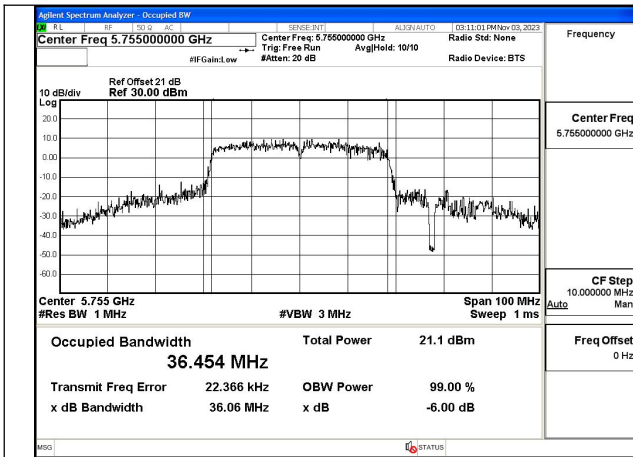

Test Mode: 802.11ac VHT40

Mode:802.11ac VHT40 Frequency:5755MHz
Ant:Chain0