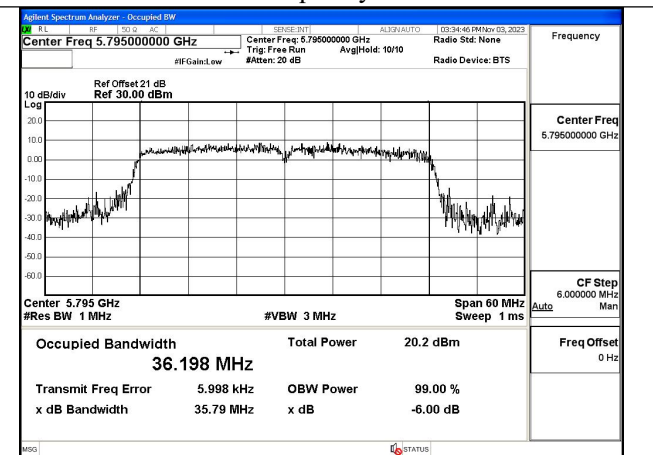

Mode:802.11n HT40 Frequency:5755MHz Ant:Chain0

Mode:802.11n HT40 Frequency:5795MHz Ant:Chain0

Mode:802.11n HT40 Frequency:5755MHz Ant:Chain1

Mode:802.11n HT40 Frequency:5795MHz Ant:Chain1