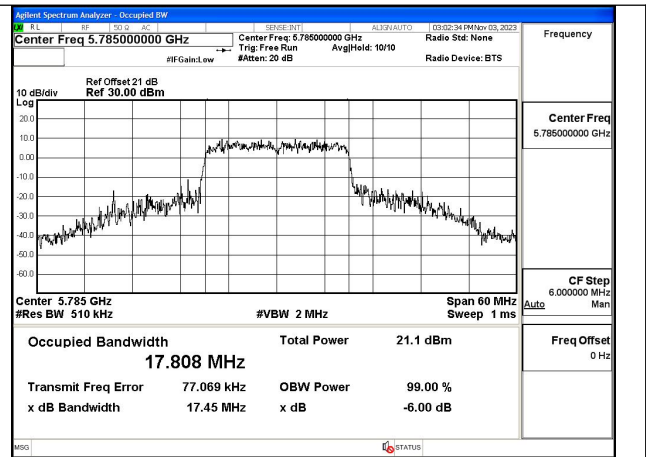

Mode:802.11ac VHT20 Frequency:5785MHz
Ant:Chain0