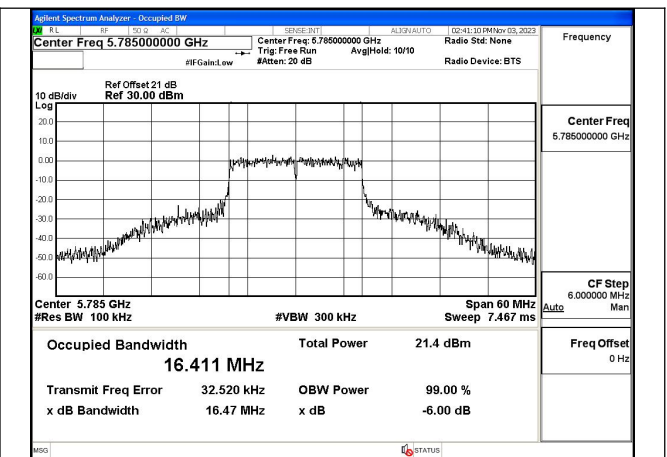

Mode:802.11a Frequency:5785MHz Ant:Chain0