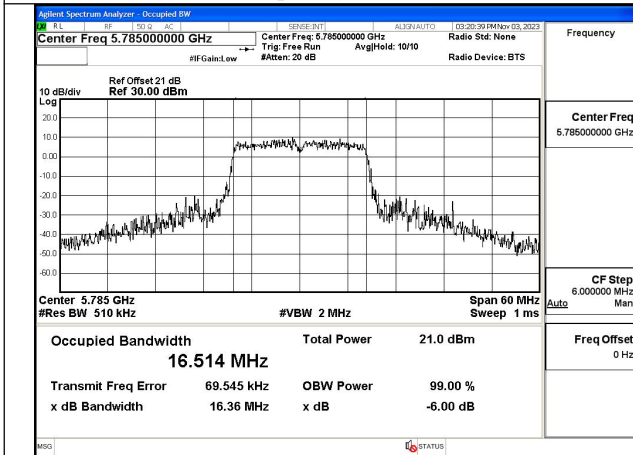

Test Mode: 802.11a

Mode:802.11a Frequency:5825MHz Ant:Chain0

Mode:802.11a Frequency:5745MHz Ant:Chain1

Mode:802.11a Frequency:5785MHz Ant:Chain1

Mode:802.11a Frequency:5825MHz Ant:Chain1

Test Mode: 802.11n HT20