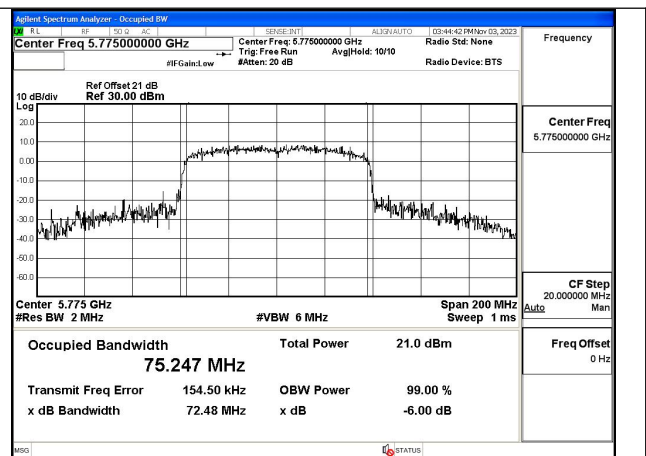

Mode:802.11ac VHT40 Frequency:5795MHz
Ant:Chain0

Mode:802.11ac VHT40 Frequency:5755MHz
Ant:Chain1

Mode:802.11ac VHT40 Frequency:5795MHz
Ant:Chain1

Test Mode: 802.11ac VHT80

Mode:802.11ac VHT80 Frequency:5775MHz
Ant:Chain0