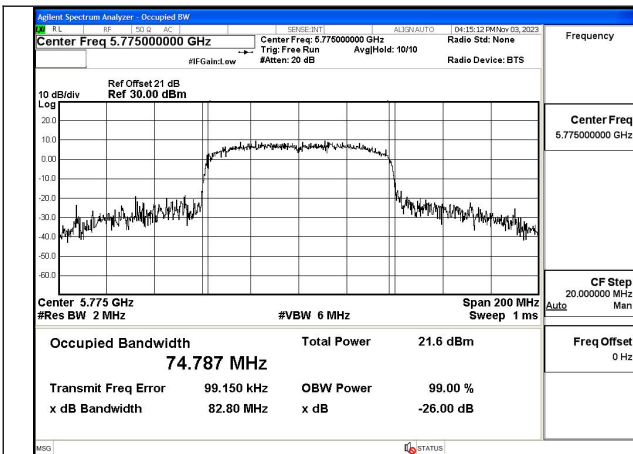

Test Mode: 802.11ac VHT80

Mode:802.11ac VHT80 Frequency:5775MHz
Ant:Chain0

Mode:802.11ac VHT80 Frequency:5775MHz
Ant:Chain1

Occupied Bandwidth

Offset 21dB = Attenuator + Temporary antenna connector loss + Cable loss