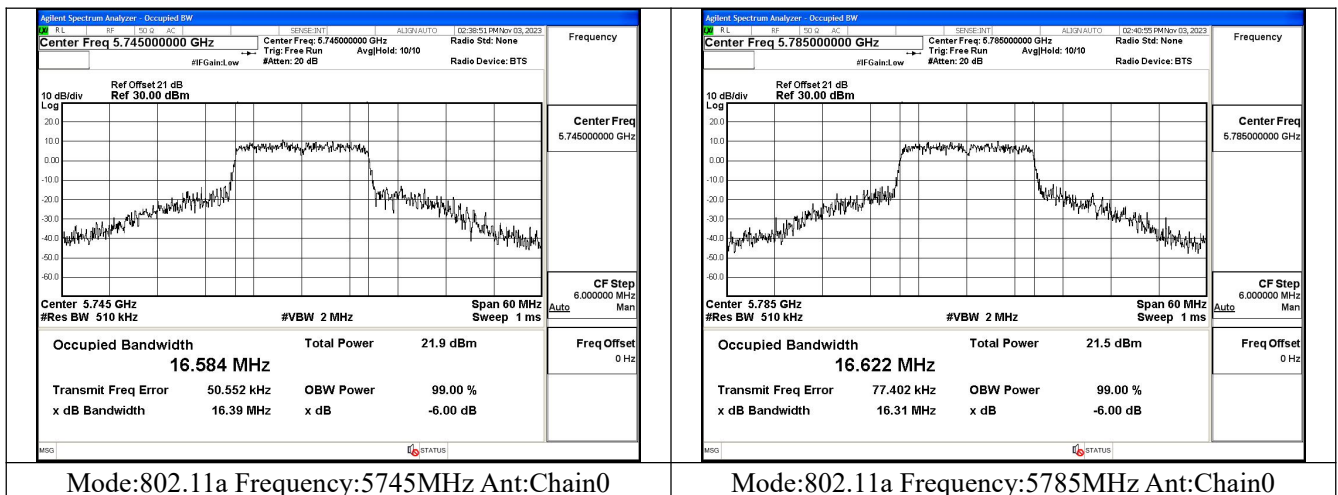

Occupied Bandwidth

Offset 21dB = Attenuator + Temporary antenna connector loss + Cable loss

Test Mode	Antenna	Occupied Bandwidth (MHz)		
		5745MHz	5785MHz	5825MHz
802.11a	Chain0	16.584	16.622	16.603
802.11a	Chain1	16.579	16.514	16.491
802.11n HT20	Chain0	17.810	17.942	17.774
802.11n HT20	Chain1	17.683	17.677	17.748
802.11ac VHT20	Chain0	17.713	17.808	17.775
802.11ac VHT20	Chain1	17.699	17.726	17.705

Test Mode	Antenna	Occupied Bandwidth (MHz)		
		5755MHz	---	5795MHz
802.11n HT40	Chain0	36.264	---	36.159
802.11n HT40	Chain1	36.345	---	36.198
802.11ac VHT40	Chain0	36.454	---	36.580
802.11ac VHT40	Chain1	36.259	---	36.302

Test Mode	Antenna	Occupied Bandwidth (MHz)		
		5775MHz	---	---
802.11ac VHT80	Chain0	75.401	---	---
802.11ac VHT80	Chain1	75.247	---	---

Test Mode: 802.11a