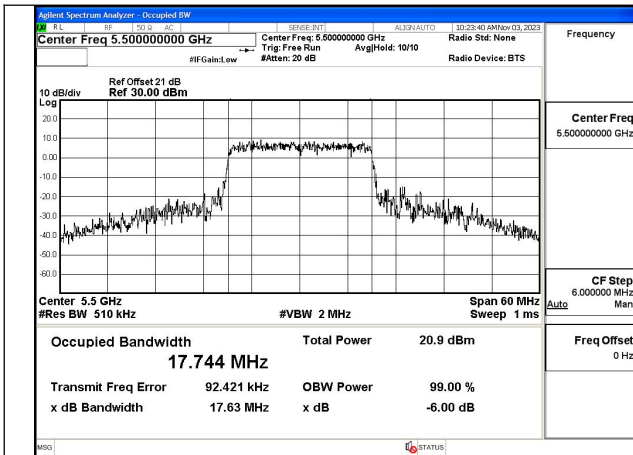

Test Mode: 802.11n HT20