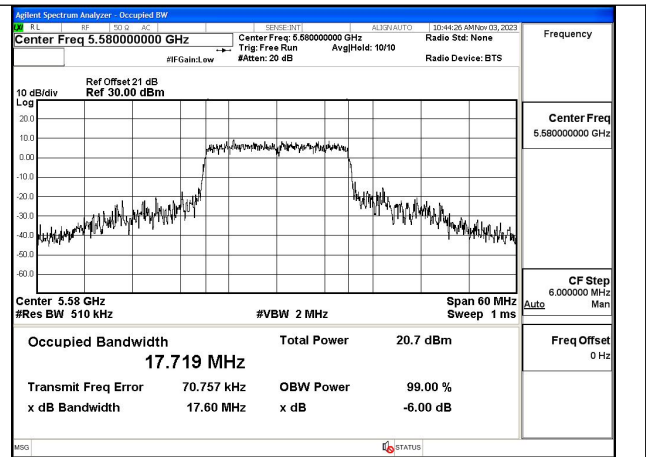

Mode:802.11ac VHT20 Frequency:5580MHz
Ant:Chain0