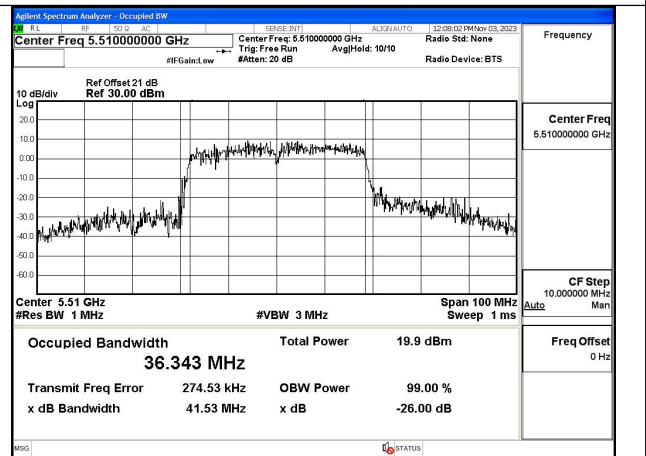

Mode:802.11ac VHT40 Frequency:5510MHz
Ant:Chain1