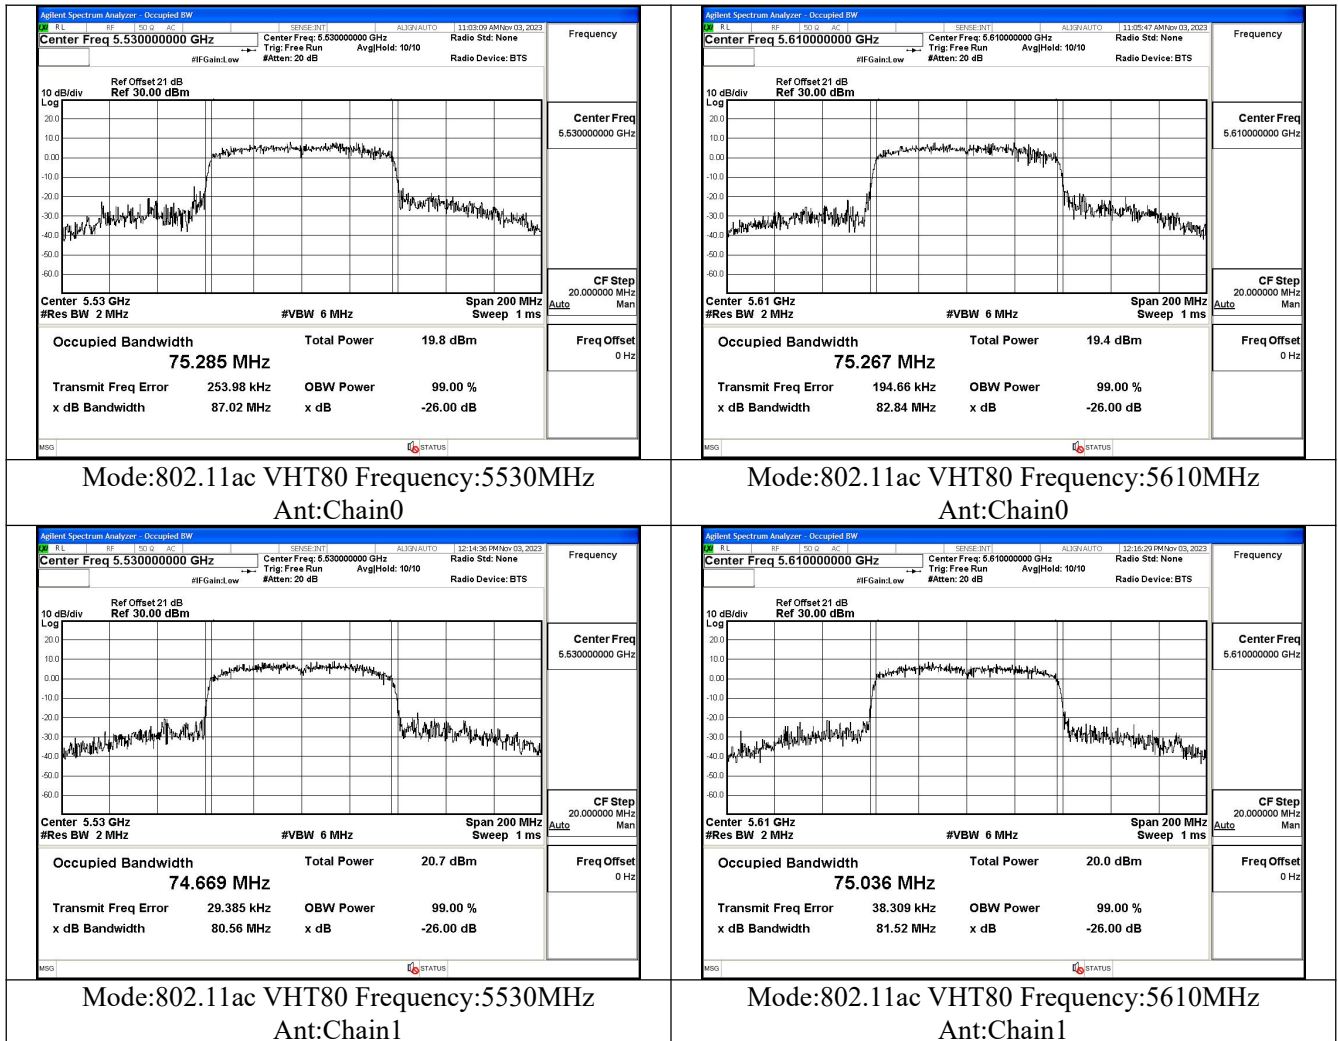

Test Mode: 802.11ac VHT40

Mode:802.11ac VHT40 Frequency:5510MHz
Ant:Chain0

Mode:802.11ac VHT40 Frequency:5590MHz
Ant:Chain0

Mode:802.11ac VHT40 Frequency:5670MHz
Ant:Chain0

Mode:802.11ac VHT40 Frequency:5510MHz
Ant:Chain1

Mode:802.11ac VHT40 Frequency:5590MHz
Ant:Chain1

Mode:802.11ac VHT40 Frequency:5670MHz
Ant:Chain1

Test Mode: 802.11ac VHT80

Occupied Bandwidth

Offset 21dB = Attenuator + Temporary antenna connector loss + Cable loss

Test Mode	Antenna	Occupied Bandwidth (MHz)		
		5500MHz	5580MHz	5700MHz
802.11a	Chain0	16.575	16.599	16.553
802.11a	Chain1	16.558	16.556	16.525
802.11n HT20	Chain0	17.744	17.722	17.867
802.11n HT20	Chain1	17.695	17.722	17.707
802.11ac VHT20	Chain0	17.752	17.719	17.771
802.11ac VHT20	Chain1	17.733	17.695	17.652