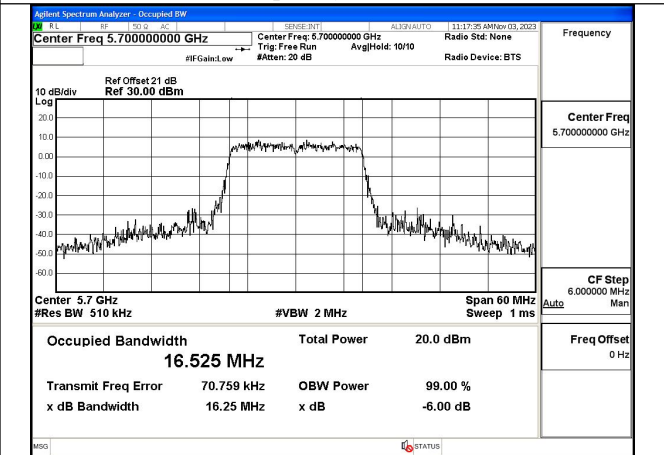

Mode:802.11a Frequency:5580MHz Ant:Chain0

Mode:802.11a Frequency:5700MHz Ant:Chain0

Mode:802.11a Frequency:5500MHz Ant:Chain1

Mode:802.11a Frequency:5580MHz Ant:Chain1

Mode:802.11a Frequency:5700MHz Ant:Chain1