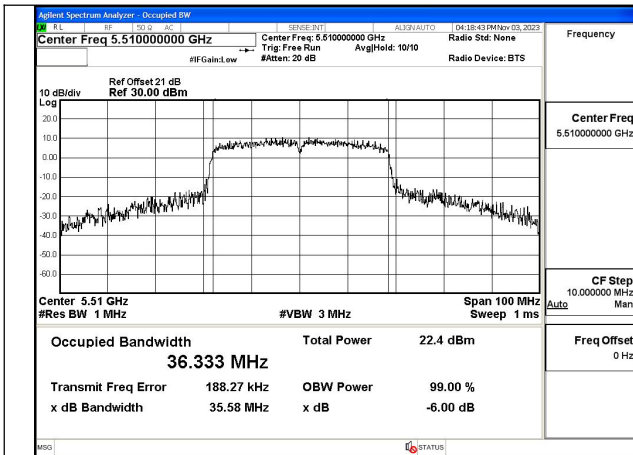

Mode:802.11ac VHT20 Frequency:5700MHz
Ant:Chain0

Mode:802.11ac VHT20 Frequency:5500MHz
Ant:Chain1

Mode:802.11ac VHT20 Frequency:5580MHz
Ant:Chain1

Mode:802.11ac VHT20 Frequency:5700MHz
Ant:Chain1

Test Mode: 802.11n HT40