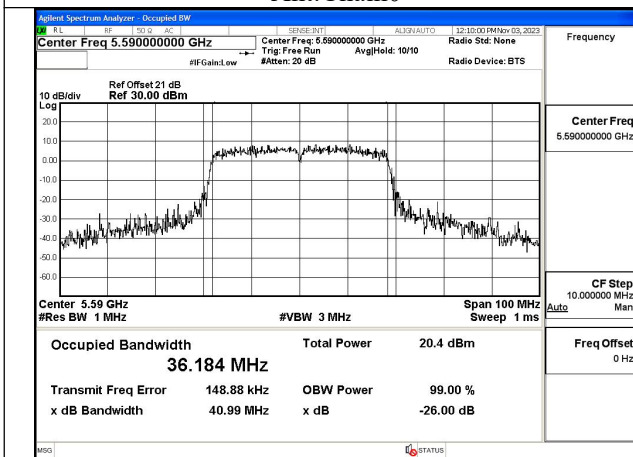

Test Mode: 802.11ac VHT40

Mode:802.11ac VHT40 Frequency:5510MHz
Ant:Chain0

Mode:802.11ac VHT40 Frequency:5590MHz
Ant:Chain0

Mode:802.11ac VHT40 Frequency:5670MHz
Ant:Chain0

Mode:802.11ac VHT40 Frequency:5510MHz
Ant:Chain1

Mode:802.11ac VHT40 Frequency:5590MHz
Ant:Chain1

Mode:802.11ac VHT40 Frequency:5670MHz
Ant:Chain1

Test Mode: 802.11ac VHT80

Occupied Bandwidth

Offset 21dB = Attenuator + Temporary antenna connector loss + Cable loss