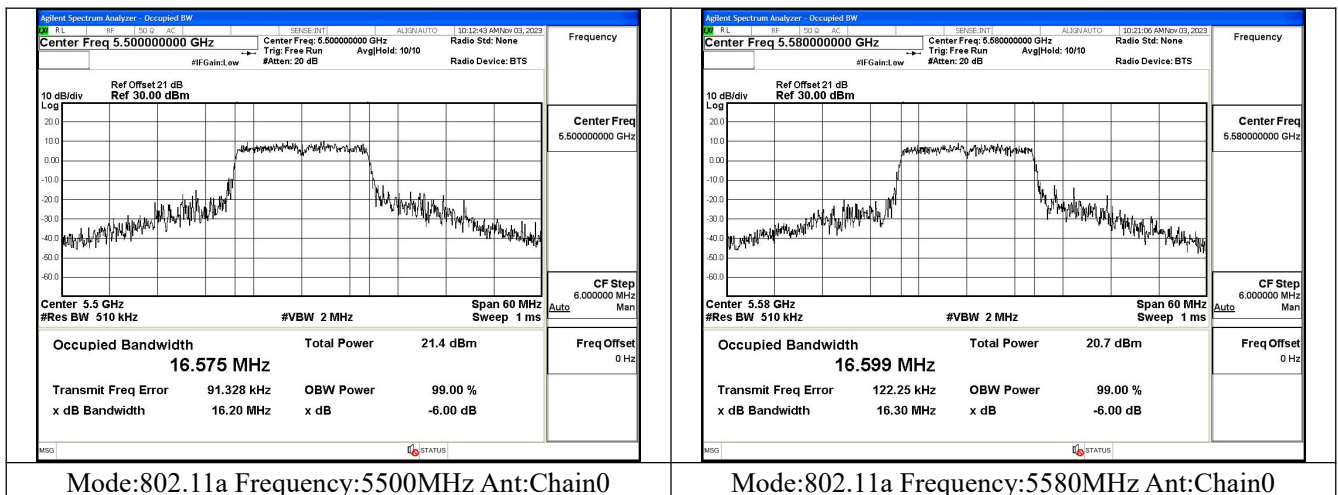

Occupied Bandwidth

Offset 21dB = Attenuator + Temporary antenna connector loss + Cable loss

Test Mode	Antenna	Occupied Bandwidth (MHz)		
		5500MHz	5580MHz	5700MHz
802.11a	Chain0	16.575	16.599	16.553
802.11a	Chain1	16.558	16.556	16.525
802.11n HT20	Chain0	17.744	17.722	17.867
802.11n HT20	Chain1	17.695	17.722	17.707
802.11ac VHT20	Chain0	17.752	17.719	17.771
802.11ac VHT20	Chain1	17.733	17.695	17.652

Test Mode	Antenna	Occupied Bandwidth (MHz)		
		5510MHz	5590MHz	5670MHz
802.11n HT40	Chain0	36.333	36.292	36.240
802.11n HT40	Chain1	36.432	36.326	36.222
802.11ac VHT40	Chain0	36.309	36.452	36.360
802.11ac VHT40	Chain1	36.286	36.163	36.071

Test Mode	Antenna	Occupied Bandwidth (MHz)		
		5530MHz	---	5610MHz
802.11ac VHT80	Chain0	75.187	---	74.698
802.11ac VHT80	Chain1	75.168	---	75.030

Test Mode: 802.11a

Mode:802.11a Frequency:5500MHz Ant:Chain0

Mode:802.11a Frequency:5580MHz Ant:Chain0