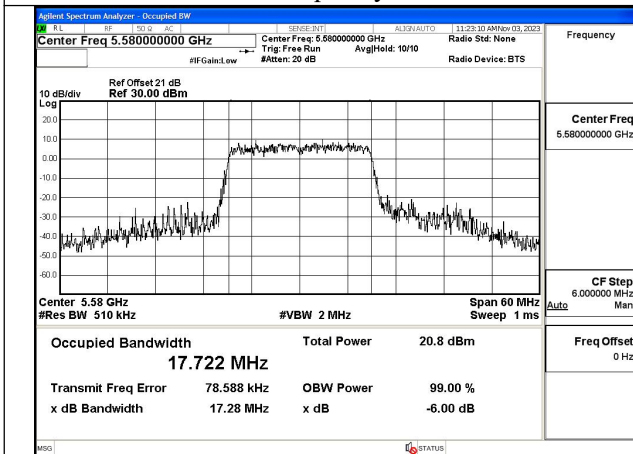

Test Mode: 802.11n HT20

Mode:802.11n HT20 Frequency:5500MHz Ant:Chain0

Mode:802.11n HT20 Frequency:5580MHz Ant:Chain0

Mode:802.11n HT20 Frequency:5700MHz Ant:Chain0

Mode:802.11n HT20 Frequency:5500MHz Ant:Chain1