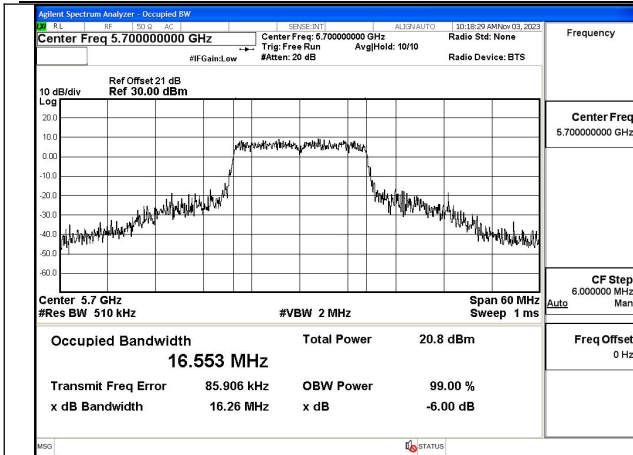

Mode:802.11a Frequency:5700MHz Ant:Chain0