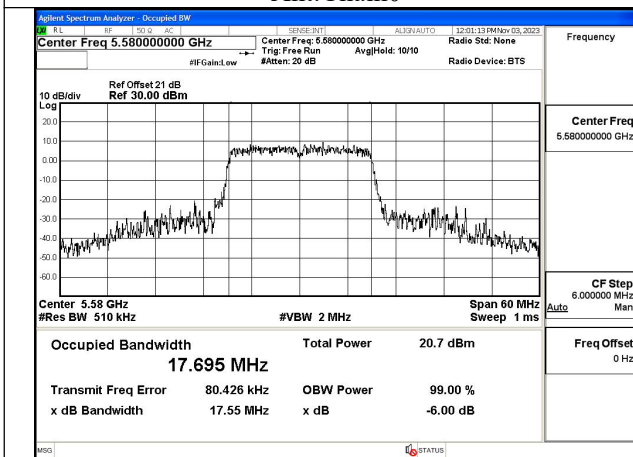

Mode:802.11ac VHT20 Frequency:5580MHz
Ant:Chain1