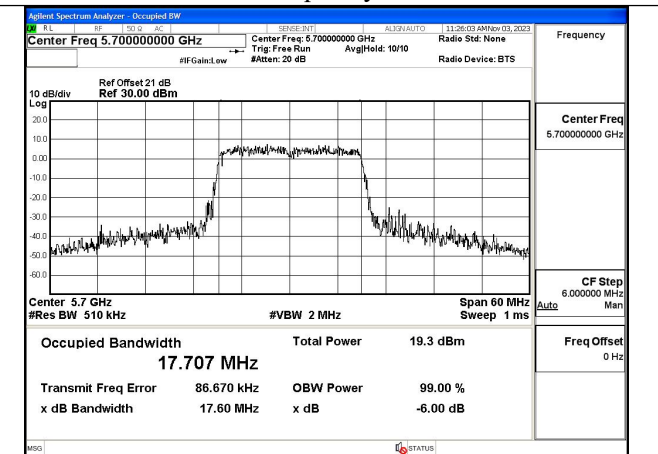

Test Mode: 802.11n HT20

Mode:802.11n HT20 Frequency:5500MHz Ant:Chain0

Mode:802.11n HT20 Frequency:5580MHz Ant:Chain0

Mode:802.11n HT20 Frequency:5700MHz Ant:Chain0

Mode:802.11n HT20 Frequency:5500MHz Ant:Chain1