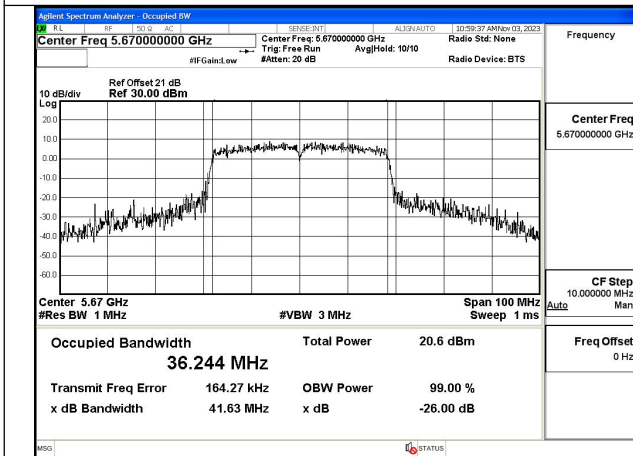

Test Mode: 802.11ac VHT40

Mode:802.11ac VHT40 Frequency:5510MHz
Ant:Chain0

Mode:802.11ac VHT40 Frequency:5590MHz
Ant:Chain0

Mode:802.11ac VHT40 Frequency:5670MHz
Ant:Chain0

Mode:802.11ac VHT40 Frequency:5510MHz
Ant:Chain1

Mode:802.11ac VHT40 Frequency:5590MHz
Ant:Chain1

Mode:802.11ac VHT40 Frequency:5670MHz
Ant:Chain1

Test Mode: 802.11ac VHT80

Occupied Bandwidth

Offset 21dB = Attenuator + Temporary antenna connector loss + Cable loss