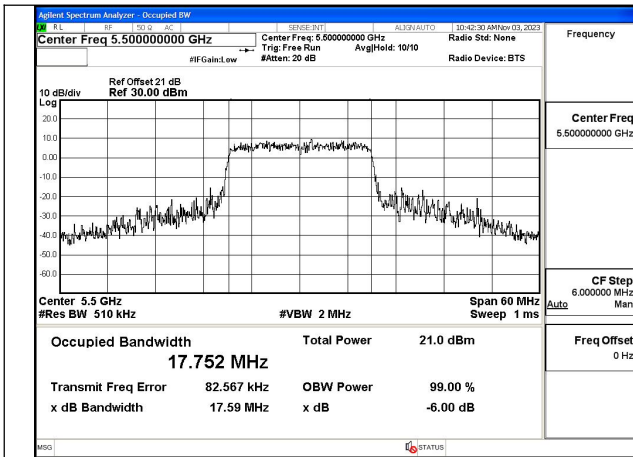

Test Mode: 802.11ac VHT20

Mode:802.11ac VHT20 Frequency:5500MHz
Ant:Chain0