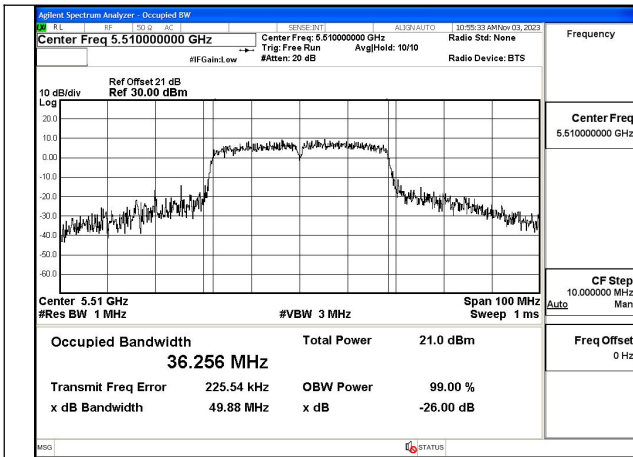

Test Mode: 802.11ac VHT40

Mode:802.11ac VHT40 Frequency:5510MHz
Ant:Chain0

Mode:802.11ac VHT40 Frequency:5590MHz
Ant:Chain0

Mode:802.11ac VHT40 Frequency:5670MHz
Ant:Chain0

Mode:802.11ac VHT40 Frequency:5510MHz
Ant:Chain1

Mode:802.11ac VHT40 Frequency:5590MHz
Ant:Chain1

Mode:802.11ac VHT40 Frequency:5670MHz
Ant:Chain1

Test Mode: 802.11ac VHT80

Occupied Bandwidth

Offset 21dB = Attenuator + Temporary antenna connector loss + Cable loss