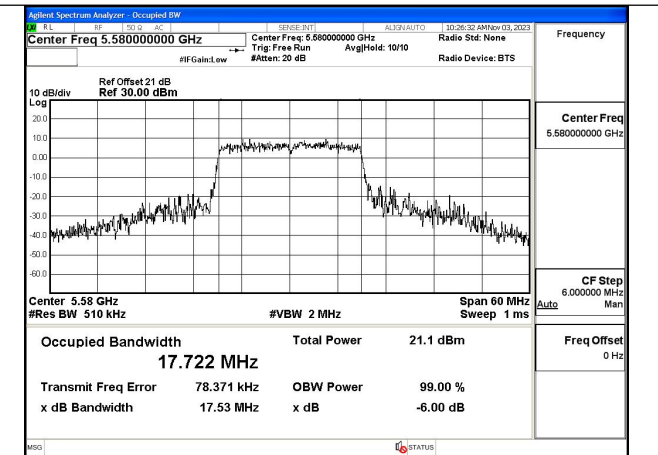

Test Mode: 802.11n HT20