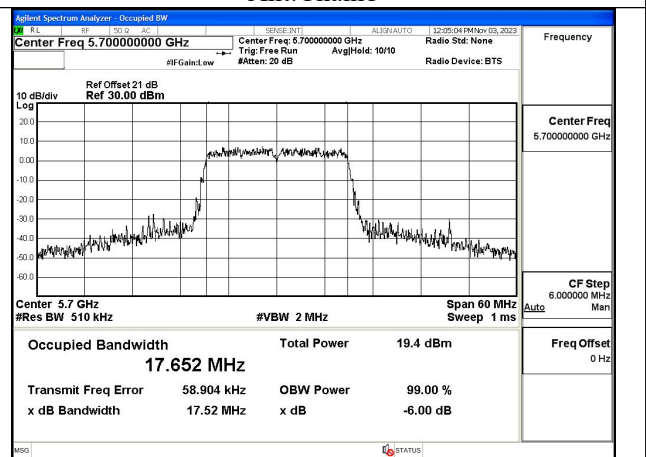

Mode:802.11ac VHT20 Frequency:5700MHz
Ant:Chain1