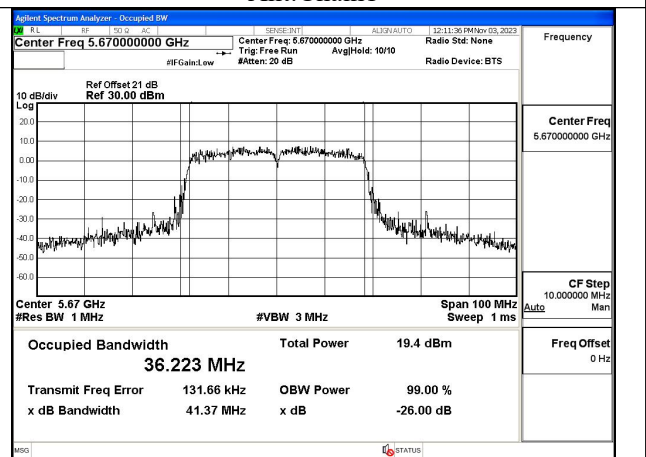

Mode:802.11ac VHT40 Frequency:5590MHz
Ant:Chain1

Mode:802.11ac VHT40 Frequency:5670MHz
Ant:Chain1

Test Mode: 802.11ac VHT80

Occupied Bandwidth

Offset 21dB = Attenuator + Temporary antenna connector loss + Cable loss