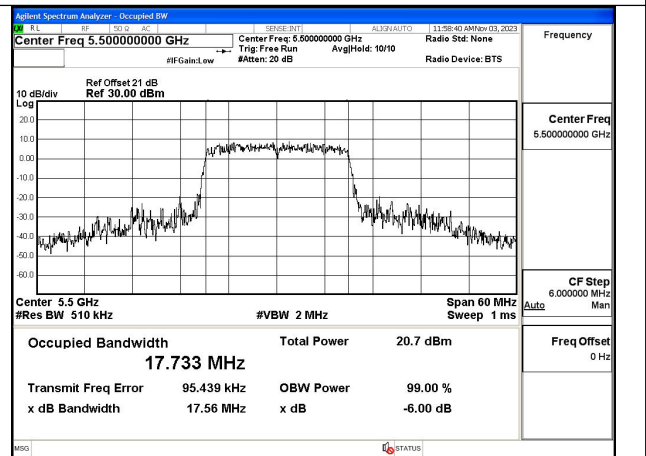

Mode:802.11ac VHT20 Frequency:5500MHz
Ant:Chain1