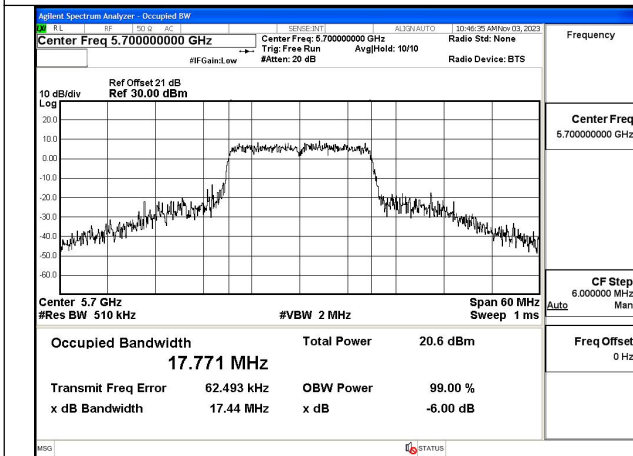

Mode:802.11n HT20 Frequency:5580MHz Ant:Chain1

Mode:802.11n HT20 Frequency:5700MHz Ant:Chain1

Test Mode: 802.11ac VHT20

Mode:802.11ac VHT20 Frequency:5500MHz
Ant:Chain0

Mode:802.11ac VHT20 Frequency:5580MHz
Ant:Chain0