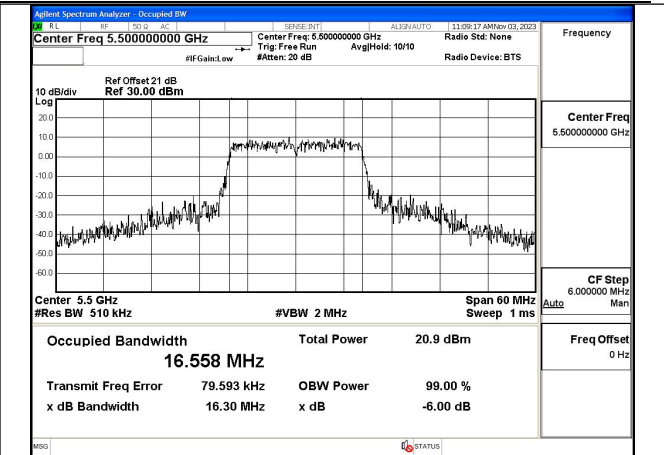

Test Mode	Antenna	Occupied Bandwidth (MHz)		
		5530MHz	---	5610MHz
802.11ac VHT80	Chain0	75.187	---	74.698
802.11ac VHT80	Chain1	75.168	---	75.030

Test Mode: 802.11a

Mode:802.11a Frequency:5500MHz Ant:Chain0

Mode:802.11a Frequency:5580MHz Ant:Chain0

Mode:802.11a Frequency:5700MHz Ant:Chain0

Mode:802.11a Frequency:5500MHz Ant:Chain1

Mode:802.11a Frequency:5580MHz Ant:Chain1

Mode:802.11a Frequency:5700MHz Ant:Chain1