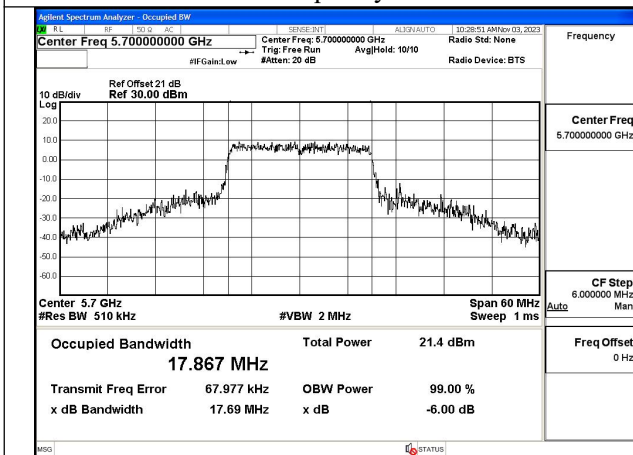

Mode:802.11n HT20 Frequency:5500MHz Ant:Chain0

Mode:802.11n HT20 Frequency:5580MHz Ant:Chain0