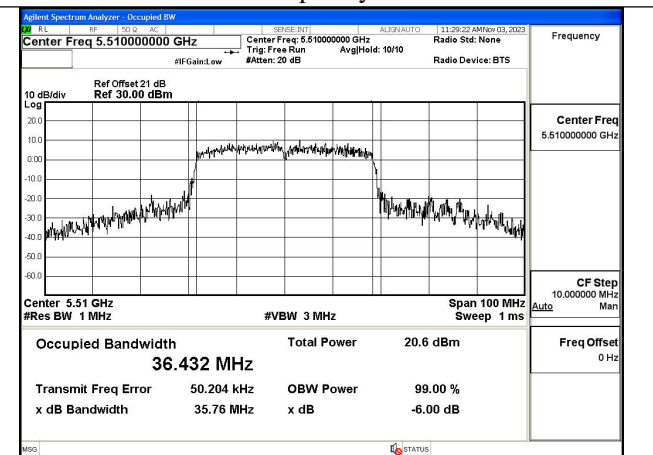

Mode:802.11n HT40 Frequency:5510MHz Ant:Chain0

Mode:802.11n HT40 Frequency:5590MHz Ant:Chain0