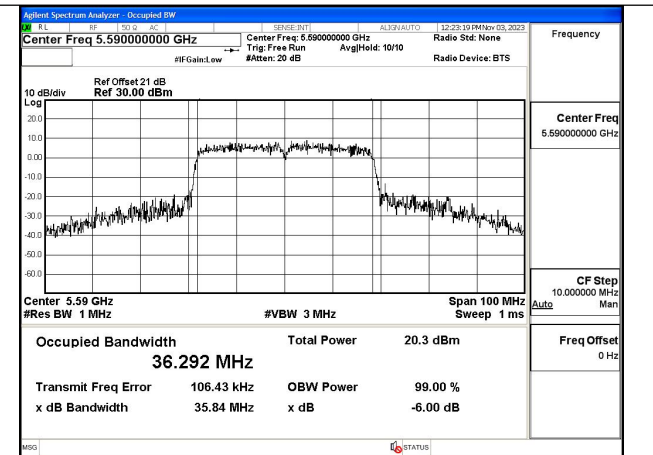

Mode:802.11ac VHT20 Frequency:5700MHz
Ant:Chain0

Mode:802.11ac VHT20 Frequency:5500MHz
Ant:Chain1

Mode:802.11ac VHT20 Frequency:5580MHz
Ant:Chain1

Mode:802.11ac VHT20 Frequency:5700MHz
Ant:Chain1

Test Mode: 802.11n HT40