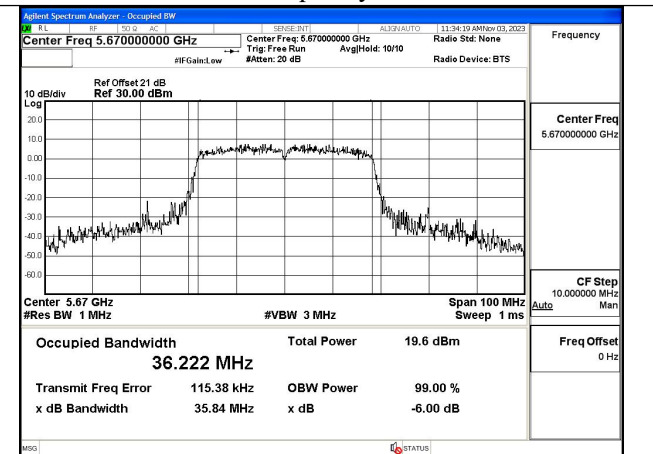

Mode:802.11n HT40 Frequency:5670MHz Ant:Chain0

Mode:802.11n HT40 Frequency:5510MHz Ant:Chain1

Mode:802.11n HT40 Frequency:5590MHz Ant:Chain1

Mode:802.11n HT40 Frequency:5670MHz Ant:Chain1