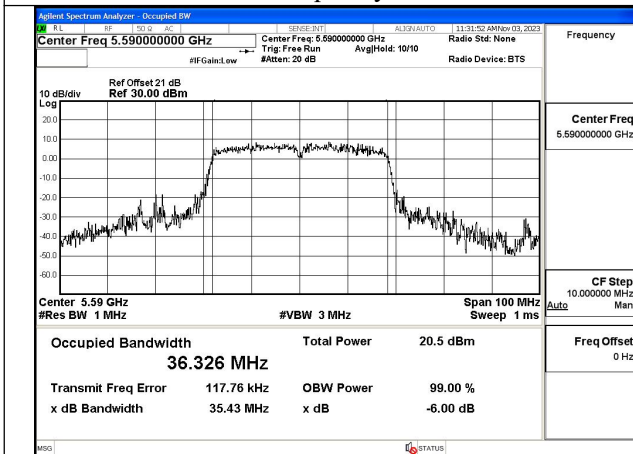

Mode:802.11n HT40 Frequency:5670MHz Ant:Chain0

Mode:802.11n HT40 Frequency:5510MHz Ant:Chain1

Mode:802.11n HT40 Frequency:5590MHz Ant:Chain1

Mode:802.11n HT40 Frequency:5670MHz Ant:Chain1