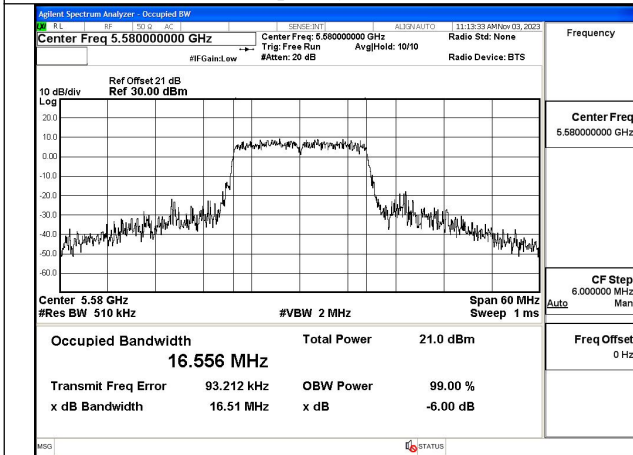

Mode:802.11a Frequency:5580MHz Ant:Chain1