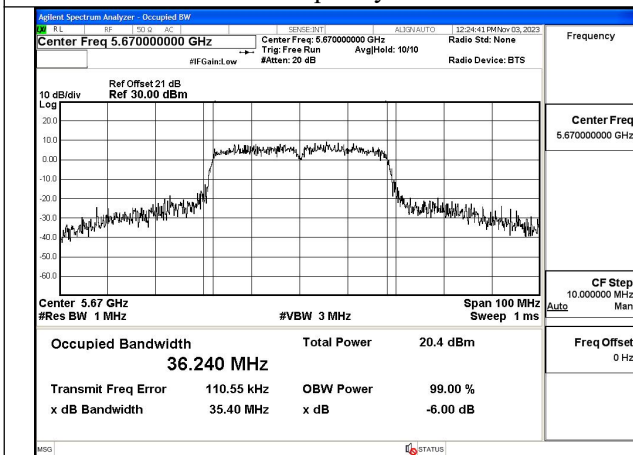

Mode:802.11n HT40 Frequency:5510MHz Ant:Chain0

Mode:802.11n HT40 Frequency:5590MHz Ant:Chain0