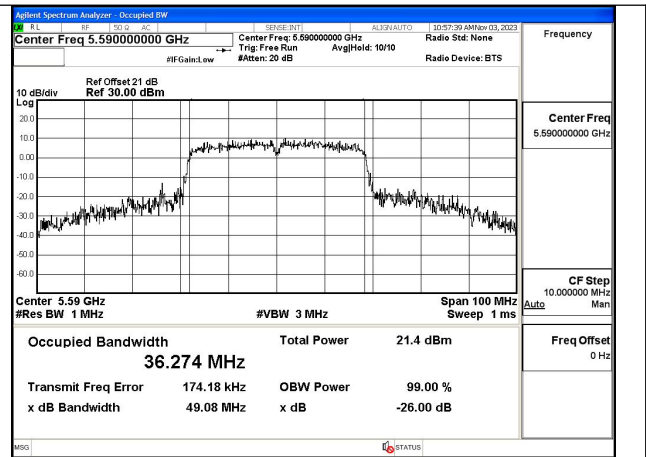

Mode:802.11ac VHT40 Frequency:5590MHz
Ant:Chain0