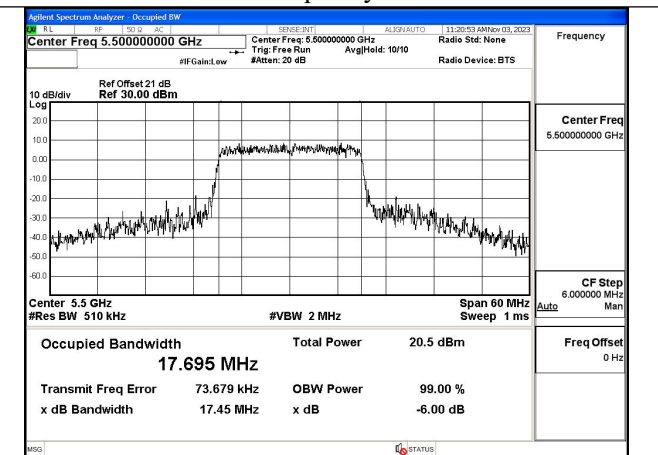

Mode:802.11n HT20 Frequency:5500MHz Ant:Chain0

Mode:802.11n HT20 Frequency:5580MHz Ant:Chain0