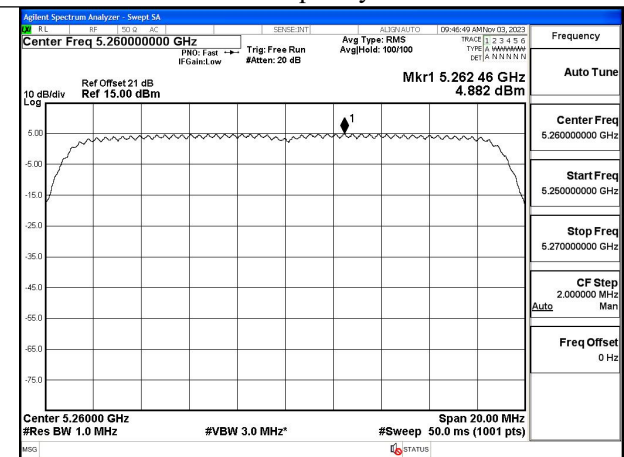

Test Mode: 802.11a

Test Mode: 802.11n HT20

Mode:802.11n HT20 Frequency:5260MHz Ant:Chain0

Mode:802.11n HT20 Frequency:5280MHz Ant:Chain0

Mode:802.11n HT20 Frequency:5320MHz Ant:Chain0

Mode:802.11n HT20 Frequency:5260MHz Ant:Chain1

Mode:802.11n HT20 Frequency:5280MHz Ant:Chain1

Mode:802.11n HT20 Frequency:5320MHz Ant:Chain1

Test Mode: 802.11ac VHT20

Test Mode: 802.11n HT40

Test Mode: 802.11ac VHT40

Mode:802.11ac VHT40 Frequency:5270MHz
Ant:Chain0