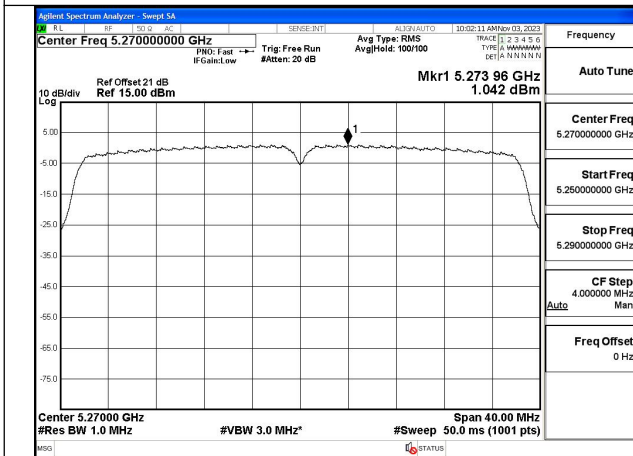

Mode:802.11ac VHT40 Frequency:5270MHz
Ant:Chain1