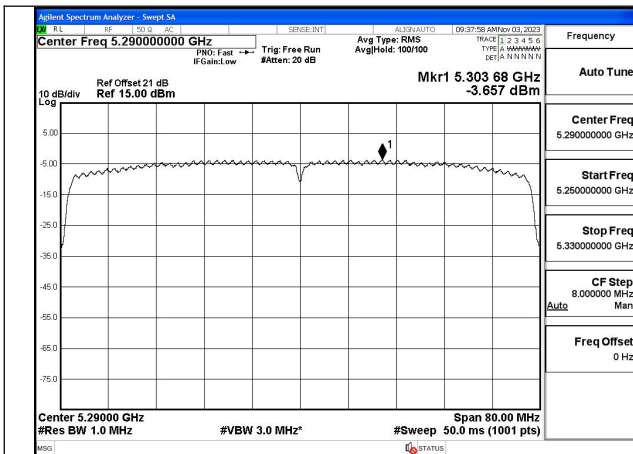

Mode:802.11ac VHT40 Frequency:5310MHz
Ant:Chain0

Mode:802.11ac VHT40 Frequency:5270MHz
Ant:Chain1

Mode:802.11ac VHT40 Frequency:5310MHz
Ant:Chain1

Test Mode: 802.11ac VHT80

Mode:802.11ac VHT80 Frequency:5290MHz
Ant:Chain0

Mode:802.11ac VHT80 Frequency:5290MHz
Ant:Chain1