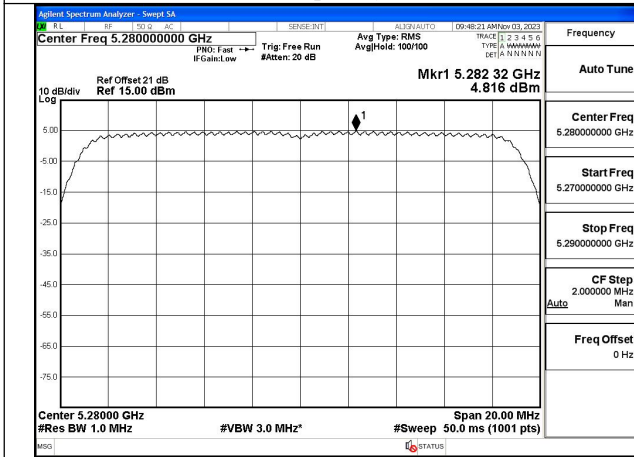

Test Mode: 802.11a

Test Mode: 802.11n HT20

Mode:802.11n HT20 Frequency:5260MHz Ant:Chain0

Mode:802.11n HT20 Frequency:5280MHz Ant:Chain0

Mode:802.11n HT20 Frequency:5320MHz Ant:Chain0

Mode:802.11n HT20 Frequency:5260MHz Ant:Chain1

Mode:802.11ac VHT80 Frequency:5290MHz
Ant:Chain1