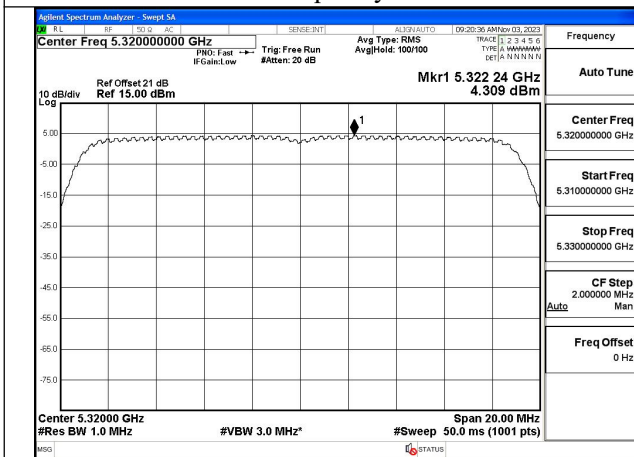

Test Mode: 802.11a

Test Mode: 802.11n HT20

Mode:802.11n HT20 Frequency:5260MHz Ant:Chain0

Mode:802.11n HT20 Frequency:5280MHz Ant:Chain0

Mode:802.11n HT20 Frequency:5320MHz Ant:Chain0

Mode:802.11n HT20 Frequency:5260MHz Ant:Chain1

Mode:802.11n HT20 Frequency:5280MHz Ant:Chain1

Mode:802.11n HT20 Frequency:5320MHz Ant:Chain1

Test Mode: 802.11ac VHT20

Test Mode: 802.11n HT40

Test Mode: 802.11ac VHT40

Mode:802.11ac VHT40 Frequency:5270MHz
Ant:Chain0

Mode:802.11ac VHT80 Frequency:5290MHz
Ant:Chain1