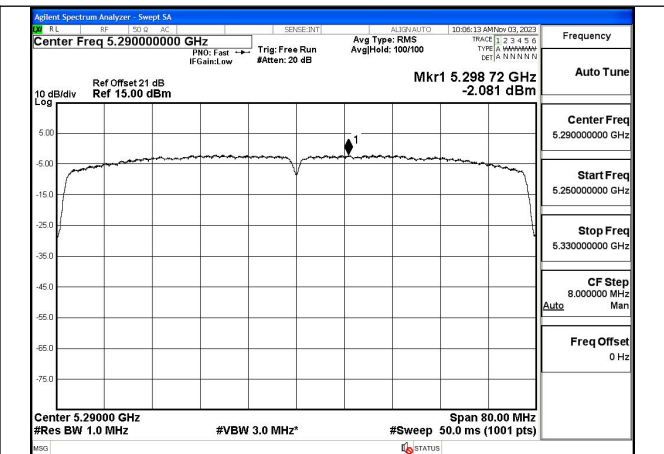

Mode:802.11ac VHT40 Frequency:5310MHz
Ant:Chain0

Mode:802.11ac VHT40 Frequency:5270MHz
Ant:Chain1

Mode:802.11ac VHT40 Frequency:5310MHz
Ant:Chain1

Test Mode: 802.11ac VHT80

Mode:802.11ac VHT80 Frequency:5290MHz
Ant:Chain0

Mode:802.11ac VHT80 Frequency:5290MHz
Ant:Chain1