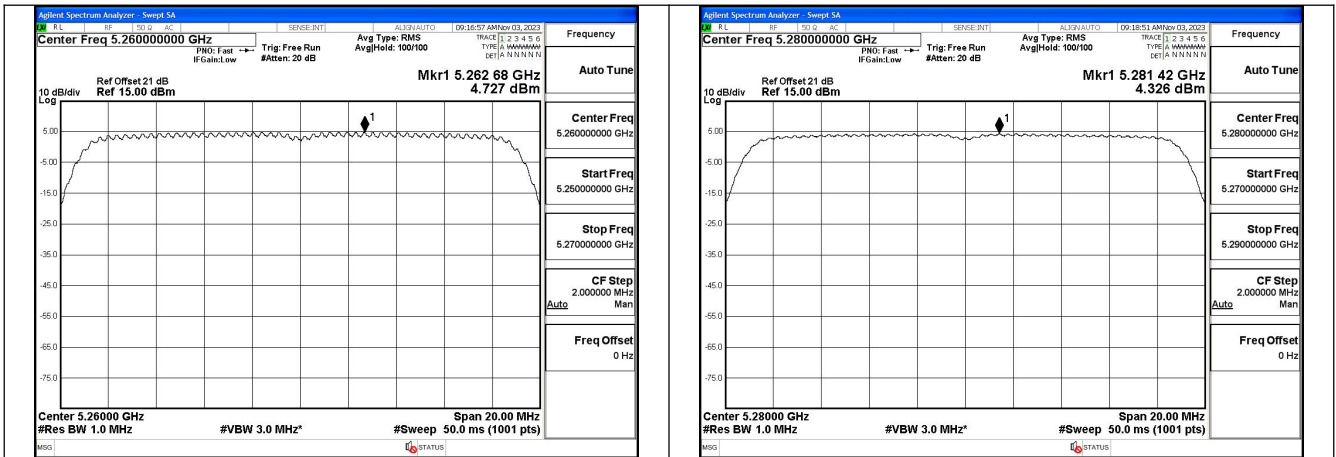

Test Mode: 802.11a

Test Mode: 802.11n HT20

Mode:802.11n HT20 Frequency:5260MHz Ant:Chain0

Mode:802.11n HT20 Frequency:5280MHz Ant:Chain0

Mode:802.11n HT20 Frequency:5320MHz Ant:Chain0

Mode:802.11n HT20 Frequency:5260MHz Ant:Chain1

Mode:802.11n HT20 Frequency:5280MHz Ant:Chain1

Mode:802.11n HT20 Frequency:5320MHz Ant:Chain1

Test Mode: 802.11ac VHT20

Test Mode: 802.11n HT40

Test Mode: 802.11ac VHT40

Mode:802.11ac VHT40 Frequency:5270MHz
Ant:Chain0

Mode:802.11ac VHT80 Frequency:5290MHz
Ant:Chain1