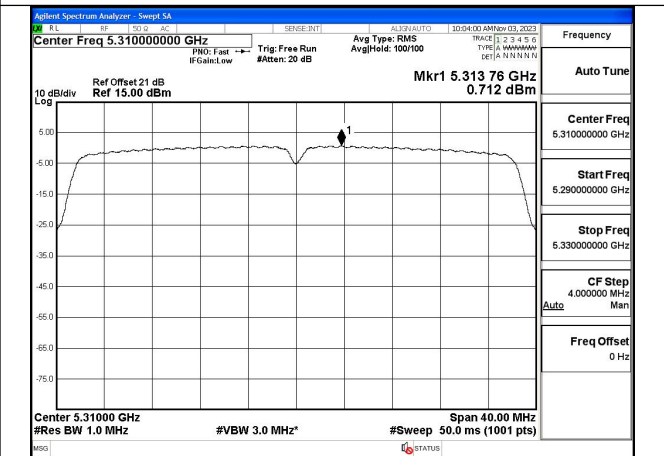

Mode:802.11ac VHT40 Frequency:5310MHz
Ant:Chain1