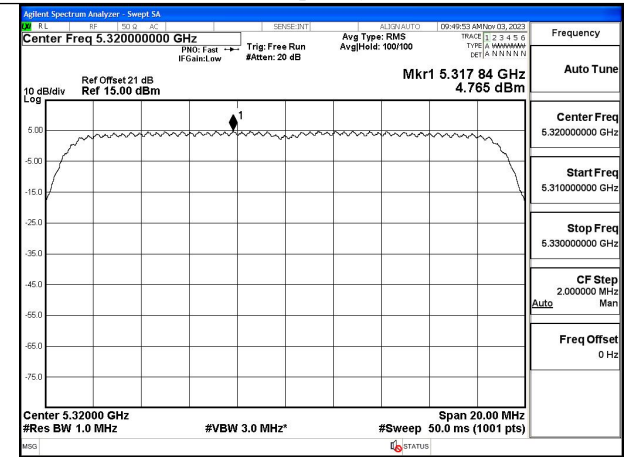

Test Mode: 802.11a

Test Mode: 802.11n HT20

Mode:802.11n HT20 Frequency:5260MHz Ant:Chain0

Mode:802.11n HT20 Frequency:5280MHz Ant:Chain0

Mode:802.11n HT20 Frequency:5320MHz Ant:Chain0

Mode:802.11n HT20 Frequency:5260MHz Ant:Chain1