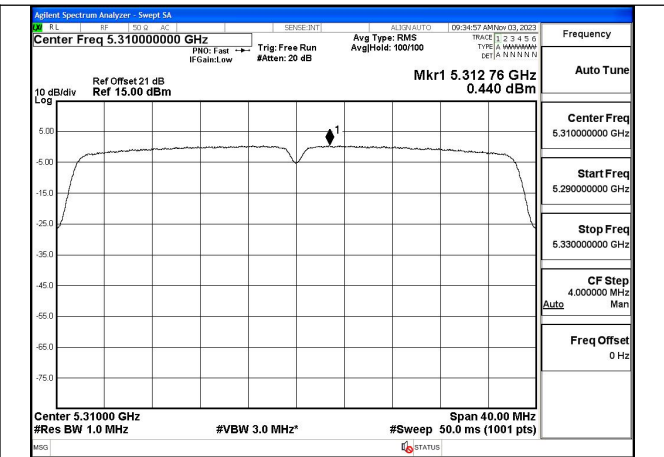

Mode:802.11n HT20 Frequency:5280MHz Ant:Chain1

Mode:802.11n HT20 Frequency:5320MHz Ant:Chain1

Test Mode: 802.11ac VHT20

Test Mode: 802.11n HT40

Test Mode: 802.11ac VHT40

Mode:802.11ac VHT40 Frequency:5270MHz
Ant:Chain0