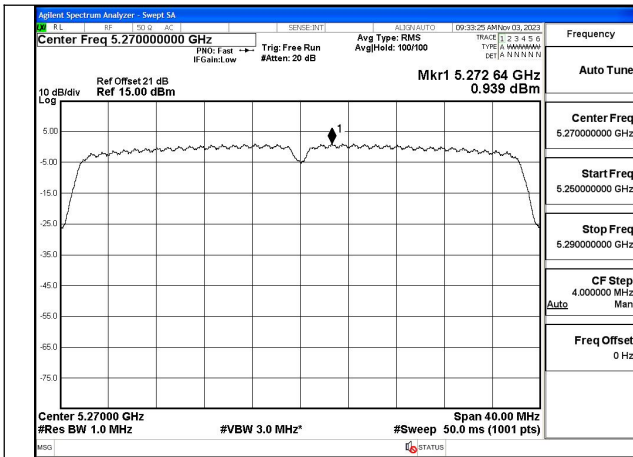

Mode:802.11n HT20 Frequency:5280MHz Ant:Chain1

Mode:802.11n HT20 Frequency:5320MHz Ant:Chain1

Test Mode: 802.11ac VHT20

Test Mode: 802.11n HT40

Test Mode: 802.11ac VHT40

Mode:802.11ac VHT40 Frequency:5270MHz
Ant:Chain0