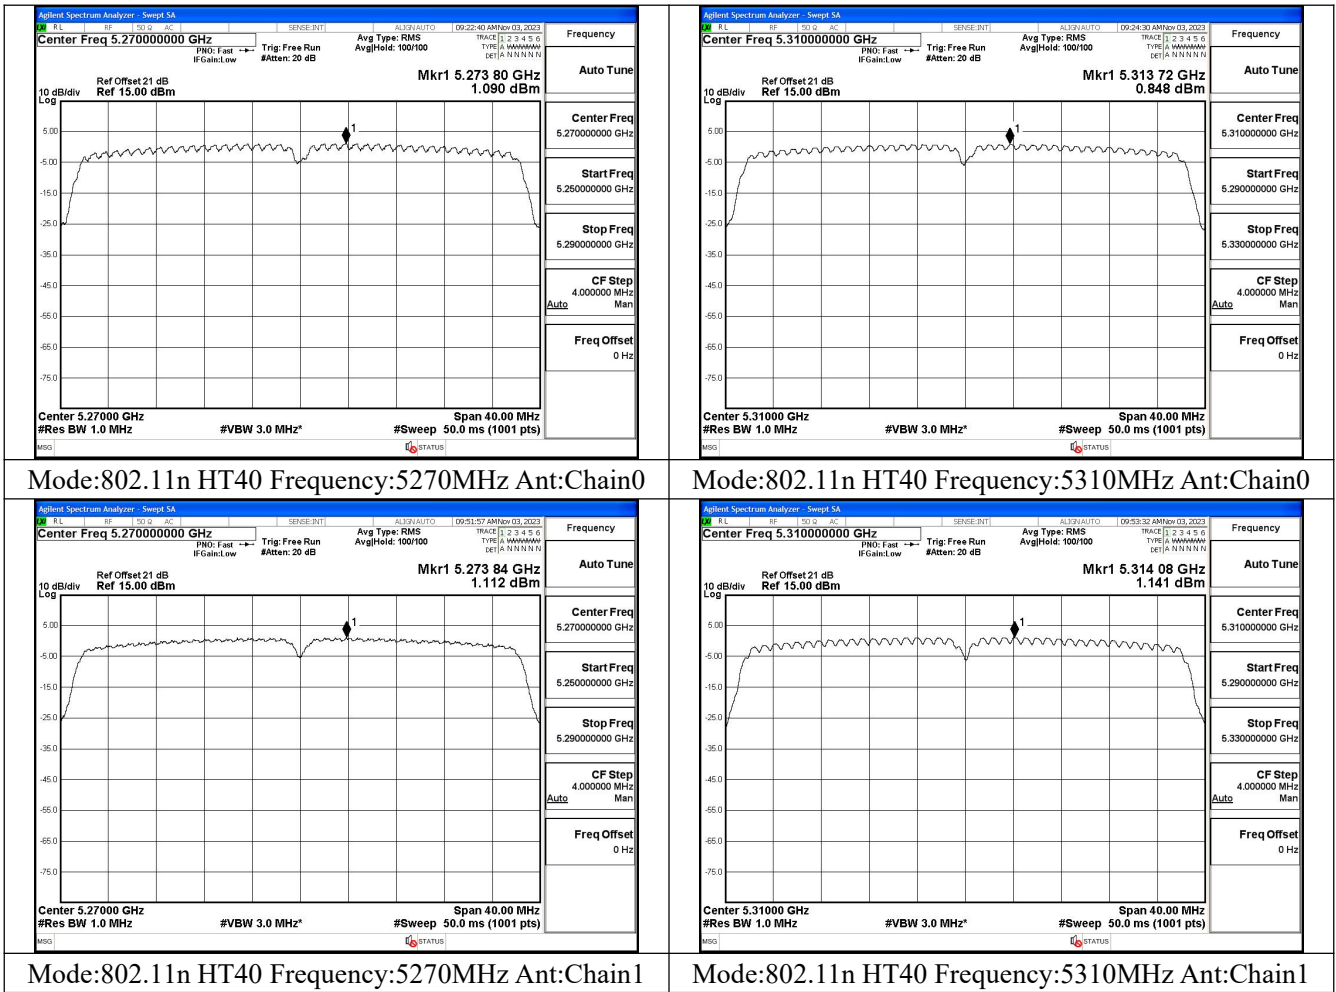

Test Mode: 802.11a

Test Mode: 802.11n HT20

Mode:802.11n HT20 Frequency:5260MHz Ant:Chain0

Mode:802.11n HT20 Frequency:5280MHz Ant:Chain0

Mode:802.11n HT20 Frequency:5320MHz Ant:Chain0

Mode:802.11n HT20 Frequency:5260MHz Ant:Chain1

Mode:802.11n HT20 Frequency:5280MHz Ant:Chain1

Mode:802.11n HT20 Frequency:5320MHz Ant:Chain1

Test Mode: 802.11ac VHT20

Test Mode: 802.11n HT40

Test Mode: 802.11ac VHT40

Mode:802.11ac VHT40 Frequency:5270MHz
Ant:Chain0

Mode:802.11ac VHT80 Frequency:5290MHz
Ant:Chain1