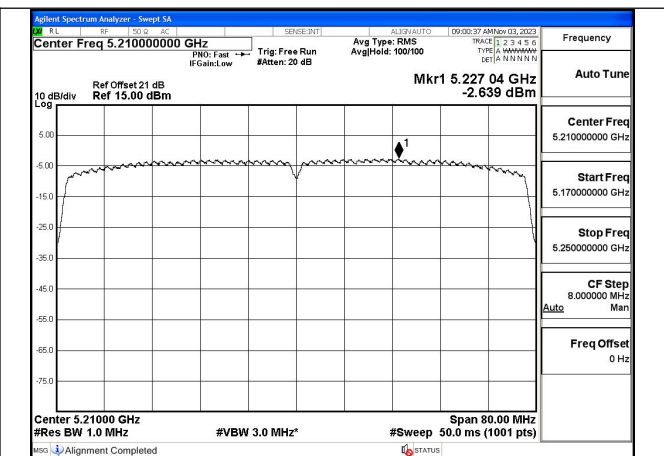

Mode:802.11ac VHT40 Frequency:5230MHz  
Ant:Chain0

Mode:802.11ac VHT40 Frequency:5190MHz  
Ant:Chain1

Mode:802.11ac VHT40 Frequency:5230MHz  
Ant:Chain1

Test Mode: 802.11ac VHT80

Mode:802.11ac VHT80 Frequency:5210MHz  
Ant:Chain0

Mode:802.11ac VHT80 Frequency:5210MHz  
Ant:Chain1