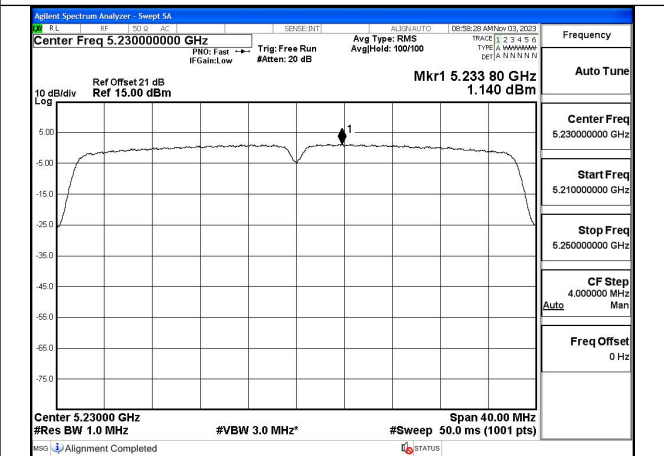

Mode:802.11n HT20 Frequency:5220MHz Ant:Chain1

Mode:802.11n HT20 Frequency:5240MHz Ant:Chain1

Test Mode: 802.11ac VHT20

Test Mode: 802.11n HT40

Test Mode: 802.11ac VHT40

Mode:802.11ac VHT40 Frequency:5190MHz  
Ant:Chain0

Mode:802.11ac VHT40 Frequency:5230MHz  
Ant:Chain0

Mode:802.11ac VHT40 Frequency:5190MHz  
Ant:Chain1

Mode:802.11ac VHT40 Frequency:5230MHz  
Ant:Chain1

Test Mode: 802.11ac VHT80

Mode:802.11ac VHT80 Frequency:5210MHz  
Ant:Chain0