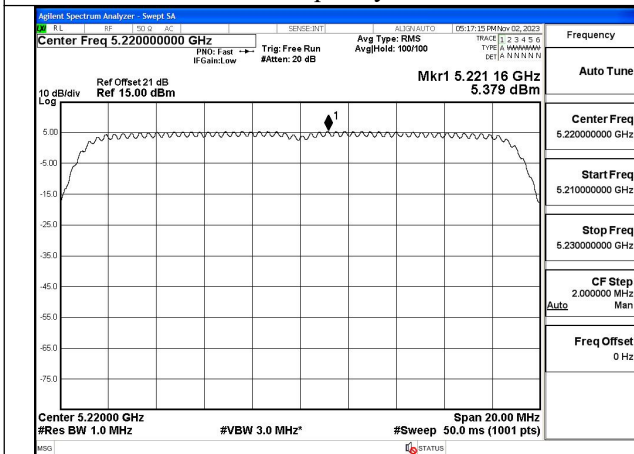

Test Mode: 802.11a

Test Mode: 802.11n HT20

Mode:802.11n HT20 Frequency:5180MHz Ant:Chain0

Mode:802.11n HT20 Frequency:5220MHz Ant:Chain0

Mode:802.11n HT20 Frequency:5240MHz Ant:Chain0

Mode:802.11n HT20 Frequency:5180MHz Ant:Chain1

Mode:802.11n HT20 Frequency:5220MHz Ant:Chain1

Mode:802.11n HT20 Frequency:5240MHz Ant:Chain1

Test Mode: 802.11ac VHT20

Test Mode: 802.11n HT40

Test Mode: 802.11ac VHT40

Mode:802.11ac VHT40 Frequency:5190MHz  
Ant:Chain0