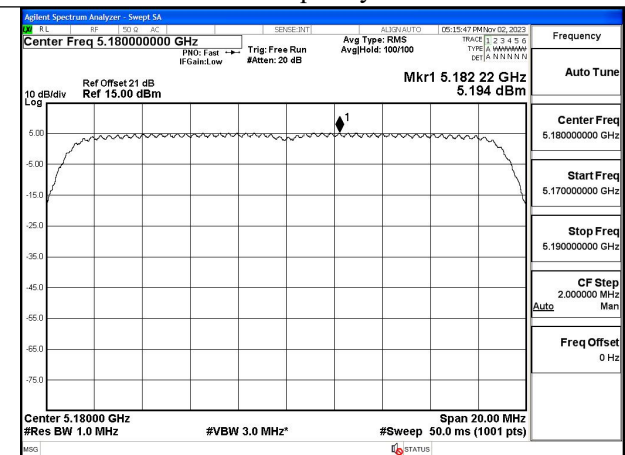

Test Mode: 802.11a

Test Mode: 802.11n HT20

Mode:802.11n HT20 Frequency:5180MHz Ant:Chain0

Mode:802.11n HT20 Frequency:5220MHz Ant:Chain0

Mode:802.11n HT20 Frequency:5240MHz Ant:Chain0

Mode:802.11n HT20 Frequency:5180MHz Ant:Chain1

Mode:802.11n HT20 Frequency:5220MHz Ant:Chain1

Mode:802.11n HT20 Frequency:5240MHz Ant:Chain1

Test Mode: 802.11ac VHT20

Test Mode: 802.11n HT40

Test Mode: 802.11ac VHT40

Mode:802.11ac VHT40 Frequency:5190MHz  
Ant:Chain0