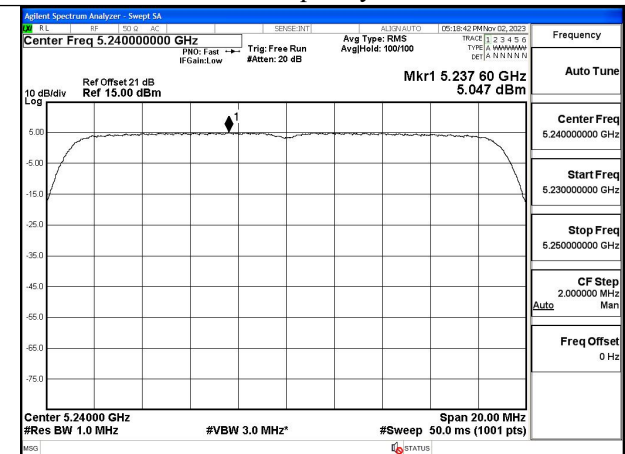

Test Mode: 802.11a

Test Mode: 802.11n HT20

Mode:802.11n HT20 Frequency:5180MHz Ant:Chain0

Mode:802.11n HT20 Frequency:5220MHz Ant:Chain0

Mode:802.11n HT20 Frequency:5240MHz Ant:Chain0

Mode:802.11n HT20 Frequency:5180MHz Ant:Chain1

Mode:802.11n HT20 Frequency:5220MHz Ant:Chain1

Mode:802.11n HT20 Frequency:5240MHz Ant:Chain1

Test Mode: 802.11ac VHT20

Test Mode: 802.11n HT40

Test Mode: 802.11ac VHT40

Mode:802.11ac VHT40 Frequency:5190MHz  
Ant:Chain0

Mode:802.11ac VHT80 Frequency:5210MHz  
Ant:Chain1