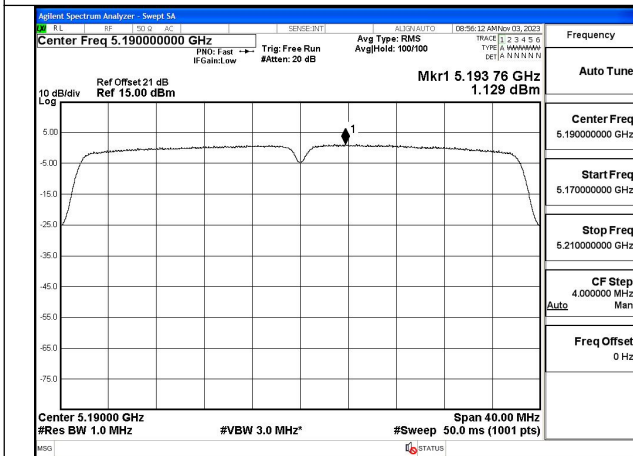

Mode:802.11n HT20 Frequency:5220MHz Ant:Chain1

Mode:802.11n HT20 Frequency:5240MHz Ant:Chain1

Test Mode: 802.11ac VHT20

Test Mode: 802.11n HT40

Test Mode: 802.11ac VHT40

Mode:802.11ac VHT40 Frequency:5190MHz  
Ant:Chain0

Mode:802.11ac VHT40 Frequency:5230MHz  
Ant:Chain0

Mode:802.11ac VHT40 Frequency:5190MHz  
Ant:Chain1

Mode:802.11ac VHT40 Frequency:5230MHz  
Ant:Chain1

Test Mode: 802.11ac VHT80

Mode:802.11ac VHT80 Frequency:5210MHz  
Ant:Chain0