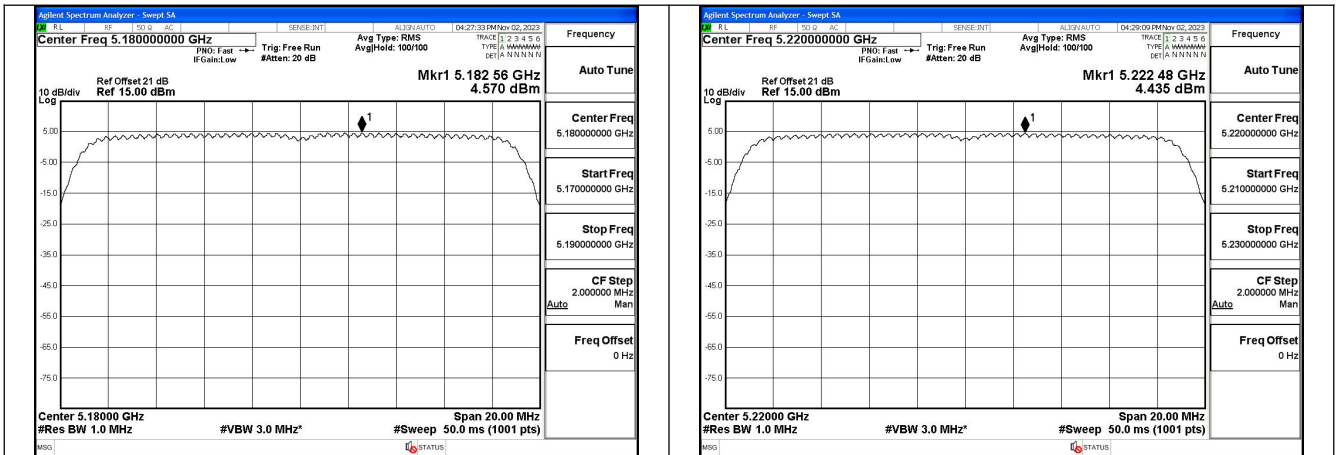

Test Mode: 802.11a

Test Mode: 802.11n HT20

Mode:802.11n HT20 Frequency:5180MHz Ant:Chain0

Mode:802.11n HT20 Frequency:5220MHz Ant:Chain0

Mode:802.11n HT20 Frequency:5240MHz Ant:Chain0

Mode:802.11n HT20 Frequency:5180MHz Ant:Chain1

Mode:802.11n HT20 Frequency:5220MHz Ant:Chain1

Mode:802.11n HT20 Frequency:5240MHz Ant:Chain1

Test Mode: 802.11ac VHT20

Test Mode: 802.11n HT40

Test Mode: 802.11ac VHT40

Mode:802.11ac VHT40 Frequency:5190MHz  
Ant:Chain0

Mode:802.11ac VHT80 Frequency:5210MHz  
Ant:Chain1