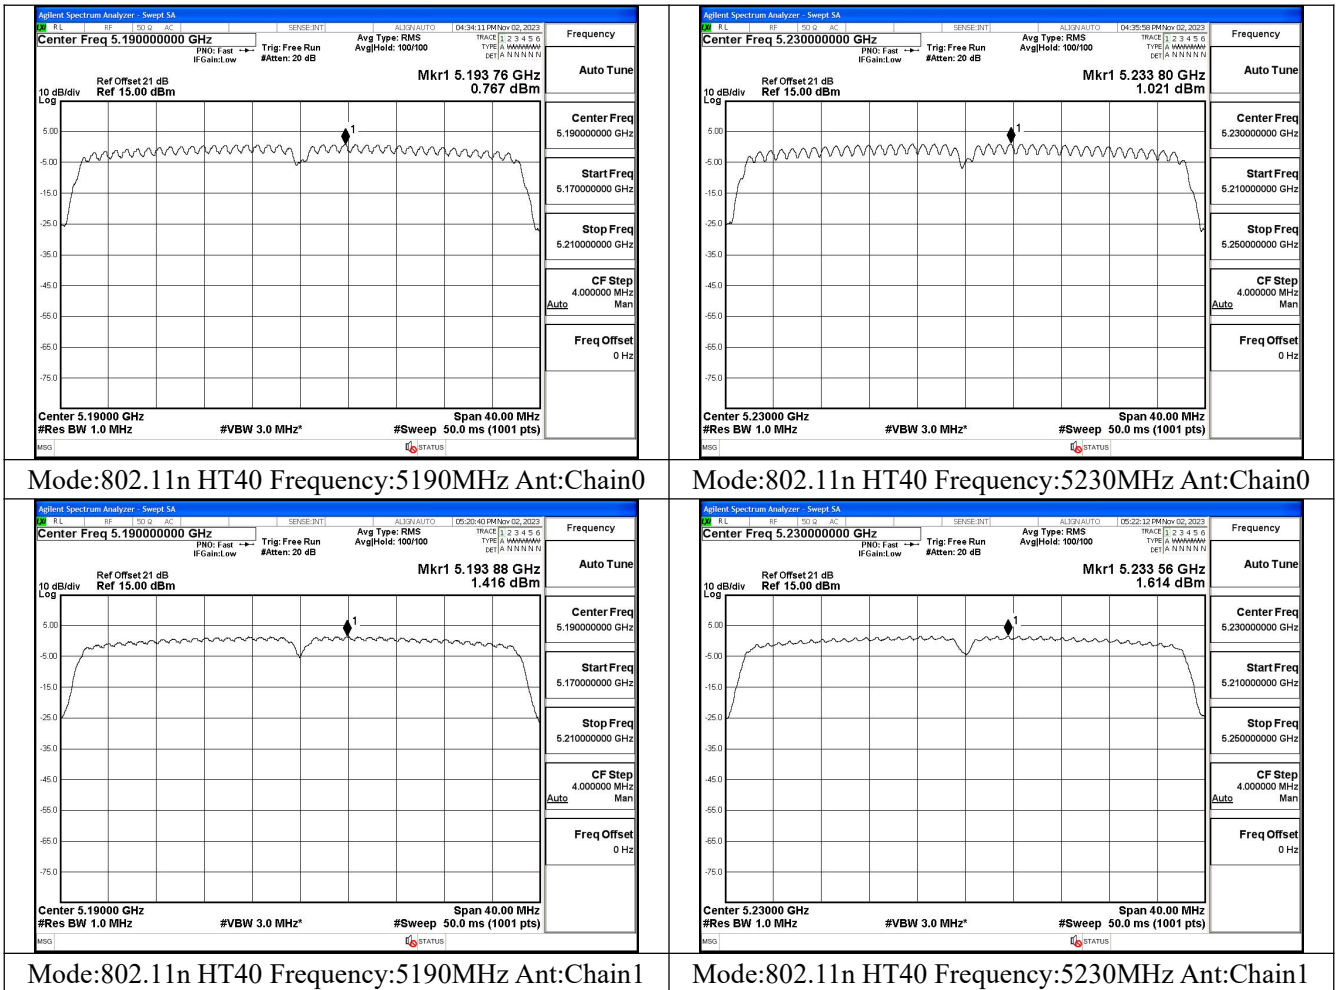

Mode:802.11n HT20 Frequency:5220MHz Ant:Chain1

Mode:802.11n HT20 Frequency:5240MHz Ant:Chain1

Test Mode: 802.11ac VHT20

Test Mode: 802.11n HT40

Test Mode: 802.11ac VHT40

Mode:802.11ac VHT40 Frequency:5190MHz  
Ant:Chain0

Mode:802.11ac VHT40 Frequency:5230MHz  
Ant:Chain0

Mode:802.11ac VHT40 Frequency:5190MHz  
Ant:Chain1

Mode:802.11ac VHT40 Frequency:5230MHz  
Ant:Chain1

Test Mode: 802.11ac VHT80

Mode:802.11ac VHT80 Frequency:5210MHz  
Ant:Chain0

Mode:802.11ac VHT80 Frequency:5210MHz  
Ant:Chain1