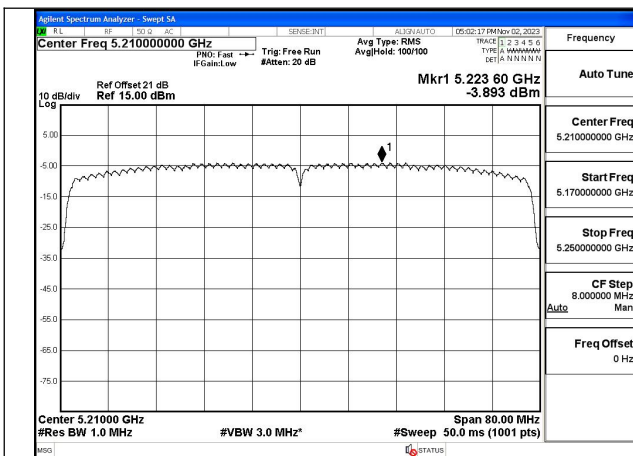

Mode:802.11ac VHT40 Frequency:5230MHz  
Ant:Chain0

Mode:802.11ac VHT40 Frequency:5190MHz  
Ant:Chain1

Mode:802.11ac VHT40 Frequency:5230MHz  
Ant:Chain1

Test Mode: 802.11ac VHT80

Mode:802.11ac VHT80 Frequency:5210MHz  
Ant:Chain0

Mode:802.11ac VHT80 Frequency:5210MHz  
Ant:Chain1