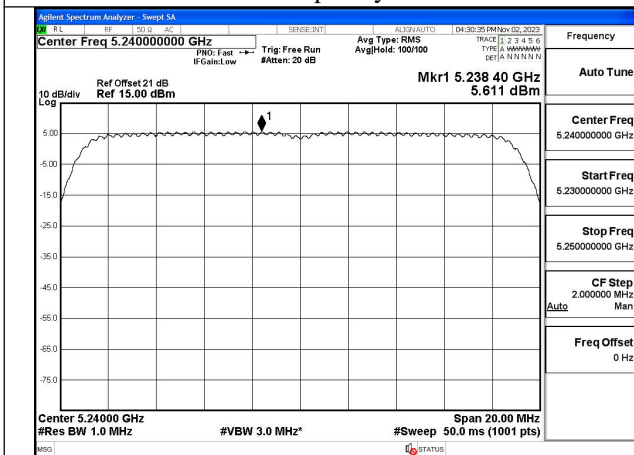

Test Mode: 802.11a

Test Mode: 802.11n HT20

Mode:802.11n HT20 Frequency:5180MHz Ant:Chain0

Mode:802.11n HT20 Frequency:5220MHz Ant:Chain0

Mode:802.11n HT20 Frequency:5240MHz Ant:Chain0

Mode:802.11n HT20 Frequency:5180MHz Ant:Chain1

Mode:802.11n HT20 Frequency:5220MHz Ant:Chain1

Mode:802.11n HT20 Frequency:5240MHz Ant:Chain1

Test Mode: 802.11ac VHT20

Test Mode: 802.11n HT40

Test Mode: 802.11ac VHT40

Mode:802.11ac VHT40 Frequency:5190MHz  
Ant:Chain0

Mode:802.11ac VHT80 Frequency:5210MHz  
Ant:Chain1