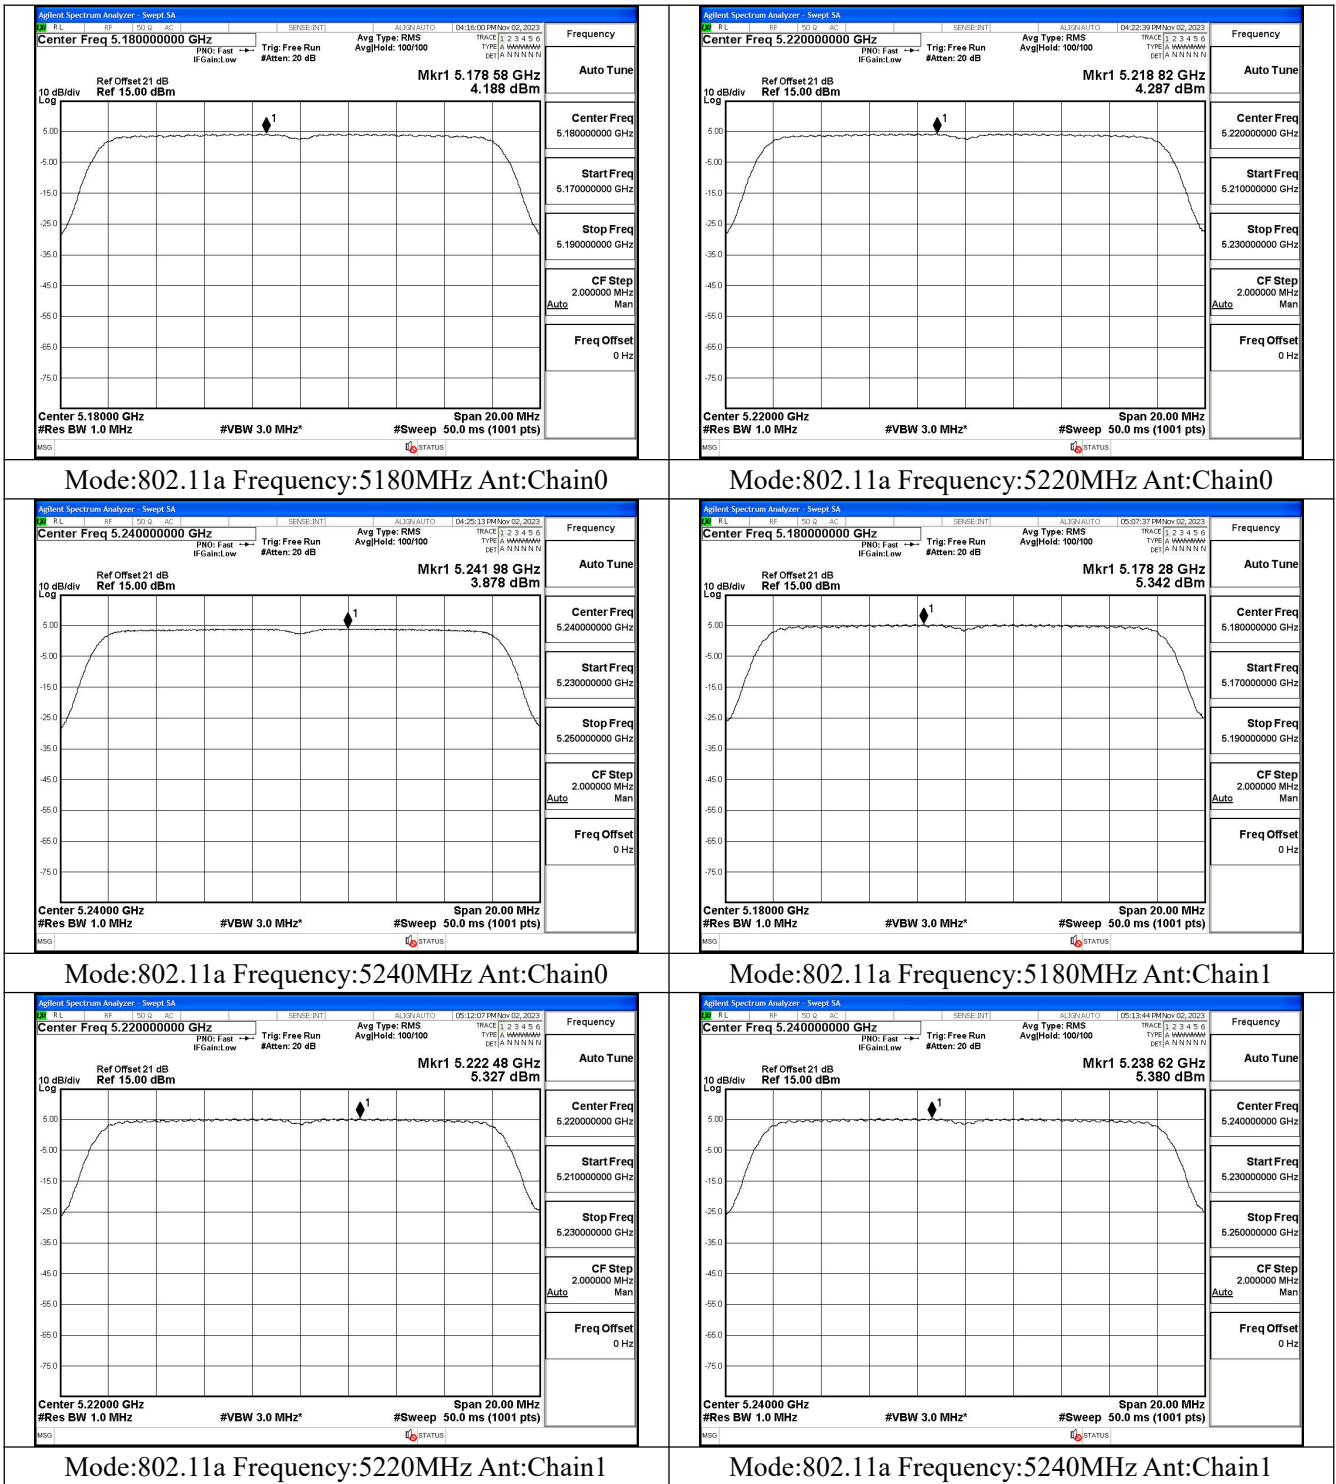

Test Mode: 802.11a

Test Mode: 802.11n HT20

Mode:802.11n HT20 Frequency:5180MHz Ant:Chain0

Mode:802.11n HT20 Frequency:5220MHz Ant:Chain0

Mode:802.11n HT20 Frequency:5240MHz Ant:Chain0

Mode:802.11n HT20 Frequency:5180MHz Ant:Chain1

Mode:802.11n HT20 Frequency:5220MHz Ant:Chain1

Mode:802.11n HT20 Frequency:5240MHz Ant:Chain1

Test Mode: 802.11ac VHT20

Test Mode: 802.11n HT40

Test Mode: 802.11ac VHT40

Mode:802.11ac VHT40 Frequency:5190MHz  
Ant:Chain0

Mode:802.11ac VHT80 Frequency:5210MHz  
Ant:Chain1