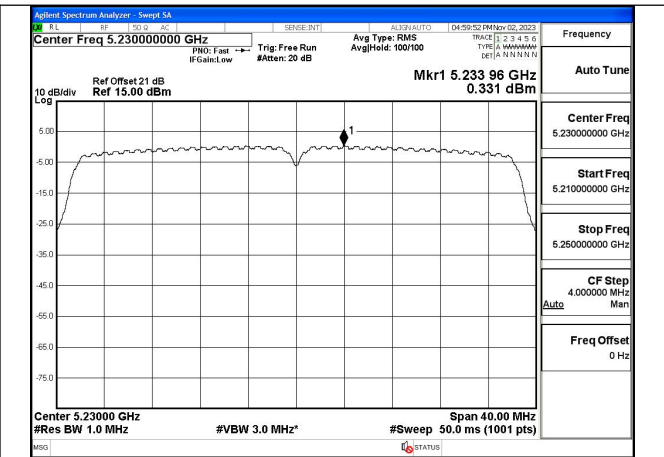

Mode:802.11n HT20 Frequency:5220MHz Ant:Chain1

Mode:802.11n HT20 Frequency:5240MHz Ant:Chain1

Test Mode: 802.11ac VHT20

Test Mode: 802.11n HT40

Test Mode: 802.11ac VHT40

Mode:802.11ac VHT40 Frequency:5190MHz  
Ant:Chain0