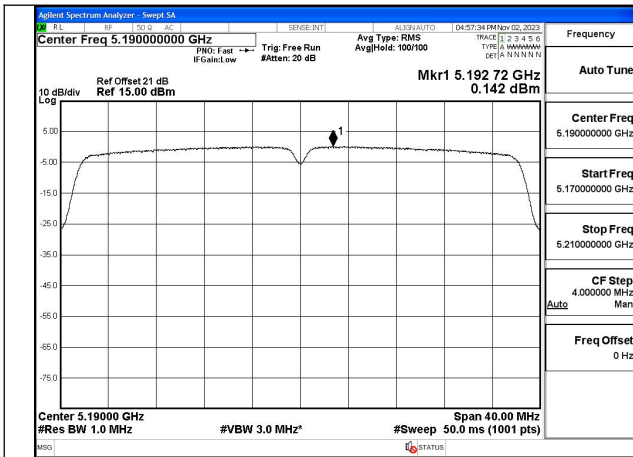

Mode:802.11n HT20 Frequency:5220MHz Ant:Chain1

Mode:802.11n HT20 Frequency:5240MHz Ant:Chain1

Test Mode: 802.11ac VHT20

Test Mode: 802.11n HT40

Test Mode: 802.11ac VHT40

Mode:802.11ac VHT40 Frequency:5190MHz  
Ant:Chain0

Mode:802.11ac VHT40 Frequency:5230MHz  
Ant:Chain0

Mode:802.11ac VHT40 Frequency:5190MHz  
Ant:Chain1

Mode:802.11ac VHT40 Frequency:5230MHz  
Ant:Chain1

Test Mode: 802.11ac VHT80

Mode:802.11ac VHT80 Frequency:5210MHz  
Ant:Chain0