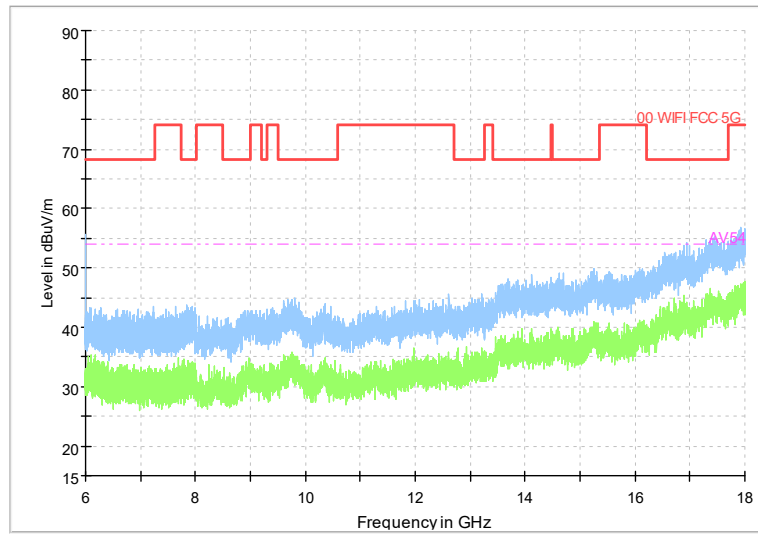

Frequency Range: 6GHz -18GHz
Detector: Av mode and PK mode
Test Mode: 802.11ac(VHT40)

Full Spectrum

Preview Result 2-AVG Preview Result 1-PK+
00 WIFI FCC 5G AV54

Comment

Frequency Range: 18GHz -40GHz
Detector: Av mode and PK mode
Test Mode: 802.11ac(VHT40)

Carrier frequency (MHz): 5710
Channel No.:142

Full Spectrum

Frequency Range: 30MHz -1GHz
Detector: Av mode and PK mode
Modulation type: 802.11n(HT40)

Full Spectrum

Frequency Range: 1GHz -6GHz
Detector: Av mode and PK mode
Modulation type: 802.11n(HT40)

Full Spectrum

Frequency Range: 6GHz -18GHz
Detector: Av mode and PK mode
Modulation type: 802.11n(HT40)

Full Spectrum

Preview Result 2-AVG Preview Result 1-PK+
00 WIFI FCC 5G AV54

Comment

Frequency Range: 18GHz -40GHz
Detector: Av mode and PK mode
Modulation type: 802.11n(HT40)