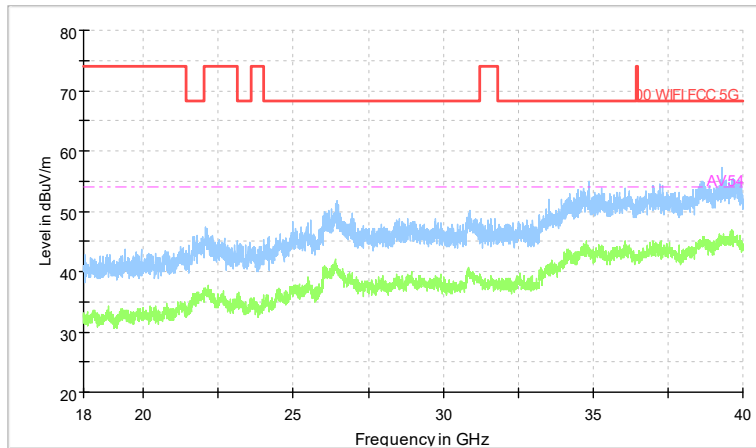

Full Spectrum

v

Frequency Range: 6GHz -18GHz
Detector: Av mode and PK mode
Test Mode: 802.11ac(VHT40)

Full Spectrum

Preview Result 2-AVG Preview Result 1-PK+
00-WIFI-FCC-5G AV54

Comment

Frequency Range: 18GHz -40GHz
Detector: Av mode and PK mode
Test Mode: 802.11ac(VHT40)

Carrier frequency (MHz): 5795
Channel No.:159

Full Spectrum

Comment

Frequency Range: 30MHz -1GHz
Detector: Av mode and PK mode
Modulation type: 802.11n(HT40)

Full Spectrum

Frequency Range: 1GHz -6GHz
Detector: Av mode and PK mode
Modulation type: 802.11n(HT40)

Full Spectrum

Frequency Range: 6GHz -18GHz
Detector: Av mode and PK mode
Modulation type: 802.11n(HT40)

Full Spectrum

Preview Result 2-AVG Preview Result 1-PK+
00-WIFI-FCC-5G AV54

Comment

Frequency Range: 18GHz -40GHz
Detector: Av mode and PK mode
Modulation type: 802.11n(HT40)