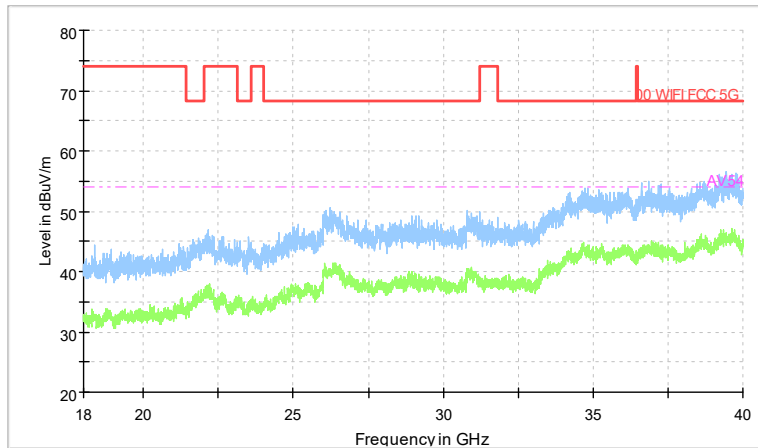

Preview Result 2-AVG Preview Result 1-PK+
00 WIFI FCC 5G AV54

Comment

Frequency Range: 18GHz -40GHz
Detector: Av mode and PK mode
Modulation type: 802.11a

Full Spectrum

Comment

Frequency Range: 30MHz -1GHz
Detector: Av mode and PK mode
Modulation type: 802.11n(HT20)

Full Spectrum

Frequency Range: 1GHz -6GHz
Detector: Av mode and PK mode
Modulation type: 802.11n(HT20)

Full Spectrum

Frequency Range: 6GHz -18GHz
Detector: Av mode and PK mode
Modulation type: 802.11n(HT20)

Full Spectrum

Preview Result 2-AVG (Green line)
Preview Result 1-PK+ (Blue line)
00 WIFI FCC 5G (Red line)
AV54 (Dashed Magenta line)

Comment

Frequency Range: 18GHz -40GHz
Detector: Av mode and PK mode
Modulation type: 802.11n(HT20)