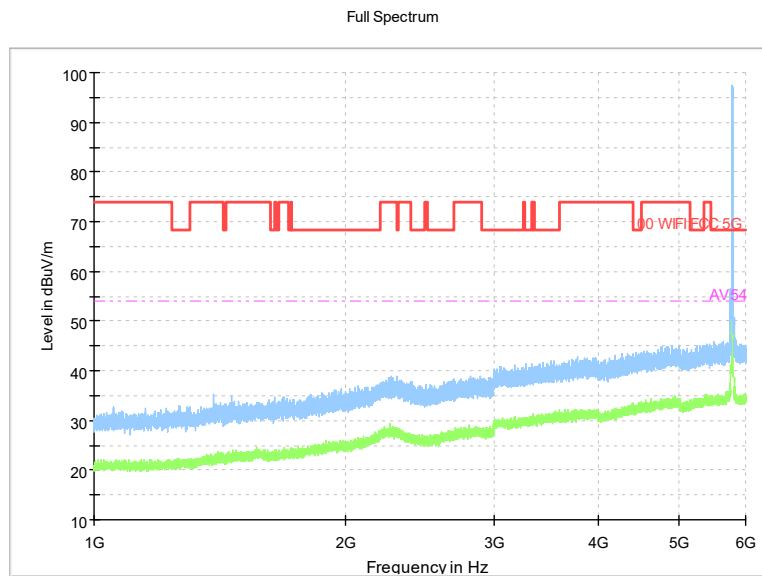

Frequency Range: 1GHz -6GHz
Detector: Av mode and PK mode
Modulation type: 802.11a