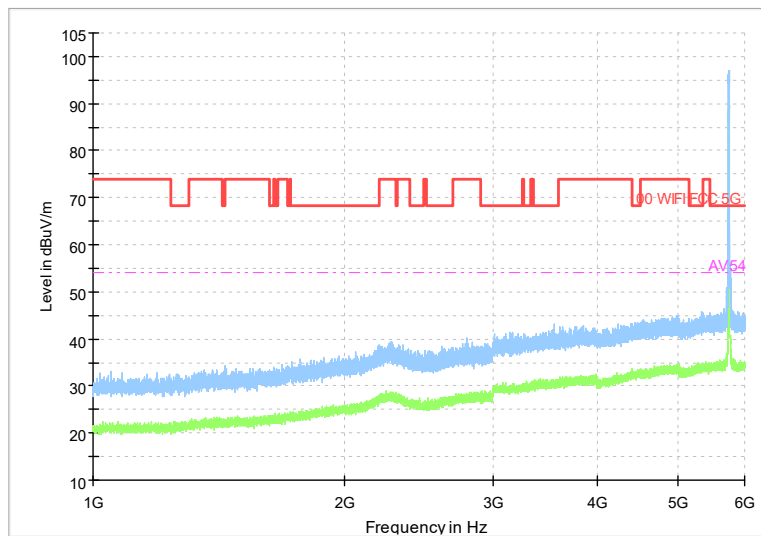

Full Spectrum

Frequency Range: 6GHz -18GHz
Detector: Av mode and PK mode
Modulation type: 802.11a

Full Spectrum

Preview Result 2-AVG Preview Result 1-PK+
00 WIFI FCC 5G AV54

Comment

Frequency Range: 18GHz -40GHz
Detector: Av mode and PK mode
Modulation type: 802.11a

Full Spectrum

Comment

Frequency Range: 30MHz -1GHz
 Detector: Av mode and PK mode
 Modulation type: 802.11n(HT20)

Full Spectrum

Frequency Range: 1GHz -6GHz
 Detector: Av mode and PK mode
 Modulation type: 802.11n(HT20)