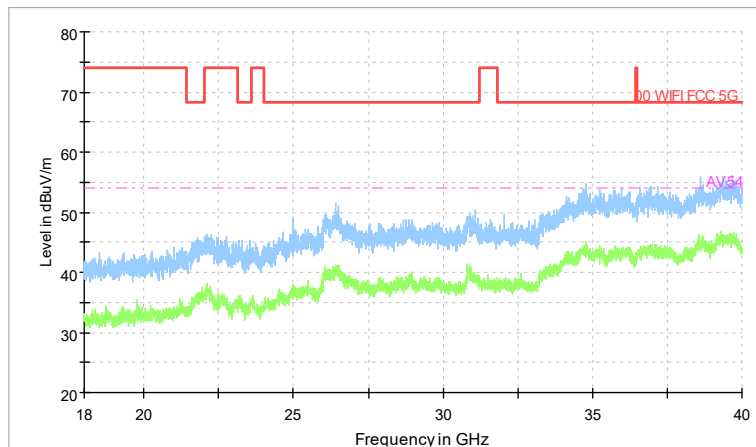

Full Spectrum

Frequency Range: 6GHz -18GHz
Detector: Av mode and PK mode
Modulation type: 802.11n(HT40)

Full Spectrum

Preview Result 2-AVG Preview Result 1-PK+
00 WIFI FCC 5G AV54

Comment

Frequency Range: 18GHz -40GHz
Detector: Av mode and PK mode
Modulation type: 802.11n(HT40)

Full Spectrum

Comment

Frequency Range: 30MHz -1GHz
 Detector: Av mode and PK mode
 Test Mode: 802.11ac(VHT40)

Full Spectrum

Frequency Range: 1GHz -6GHz
 Detector: Av mode and PK mode
 Test Mode: 802.11ac(VHT40)

Full Spectrum

v

Frequency Range: 6GHz -18GHz
Detector: Av mode and PK mode
Test Mode: 802.11ac(VHT40)

Full Spectrum

Preview Result 2-AVG Preview Result 1-PK+
00-WIFI-FCC-5G AV54

Comment

Frequency Range: 18GHz -40GHz
Detector: Av mode and PK mode
Test Mode: 802.11ac(VHT40)