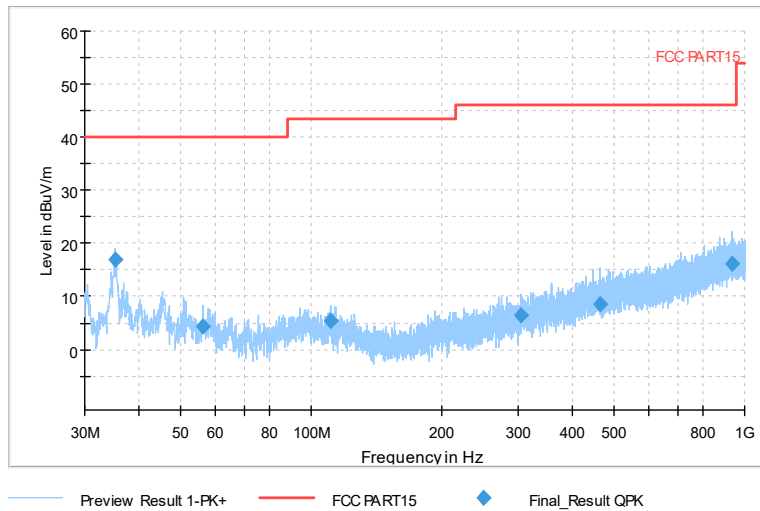

Frequency Range: 6GHz -18GHz
Detector: Av mode and PK mode
Test Mode: 802.11ac(VHT40)

Full Spectrum

Preview Result 2-AVG Preview Result 1-PK+
00 WIFI FCC 5G AV54

Comment

Frequency Range: 18GHz -40GHz
Detector: Av mode and PK mode
Test Mode: 802.11ac(VHT40)

Carrier frequency (MHz): 5530
Channel No.:106

Full Spectrum

Comment

Frequency Range: 30MHz -1GHz
Detector: Av mode and PK mode
Test Mode: 802.11ac(VHT80)

Full Spectrum

Frequency Range: 1GHz -6GHz
Detector: Av mode and PK mode
Test Mode: 802.11ac(VHT80)