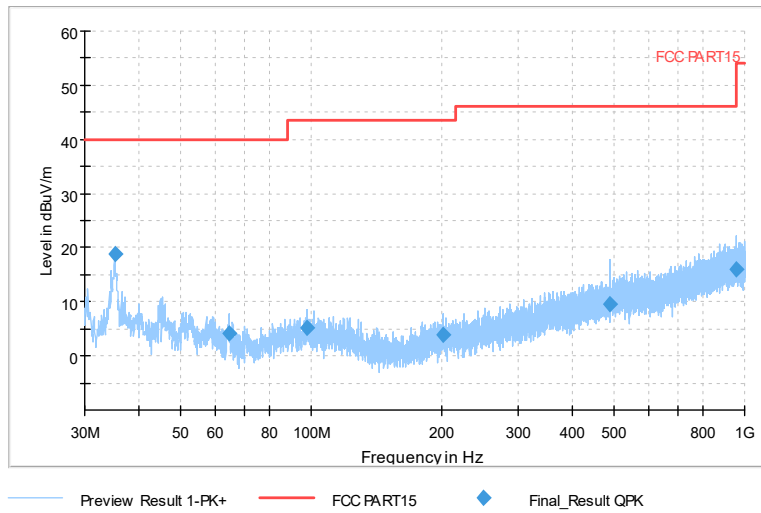

Full Spectrum

Comment

Frequency Range: 30MHz -1GHz
Detector: Av mode and PK mode
Test Mode: 802.11ac(VHT20)