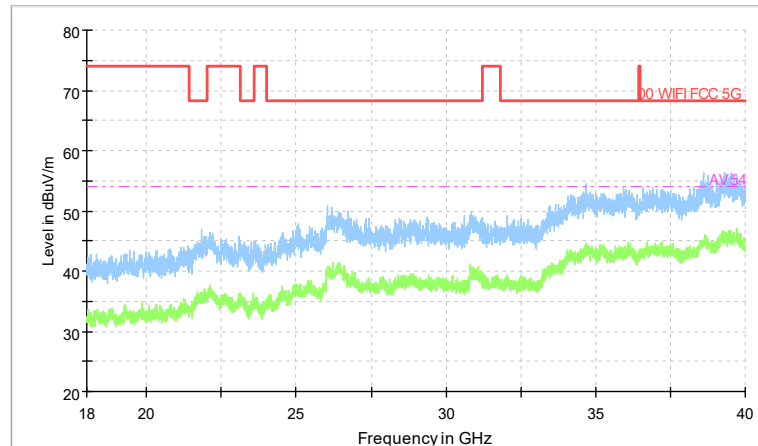

Full Spectrum

Frequency Range: 6GHz -18GHz
Detector: Av mode and PK mode
Test Mode: 802.11ac(VHT80)

Full Spectrum

Preview Result 2-AVG Preview Result 1-PK+
00 WIFI FCC 5G AV54

Comment

Frequency Range: 18GHz -40GHz
Detector: Av mode and PK mode
Test Mode: 802.11ac(VHT80)

Carrier frequency (MHz): 5745
Channel No.:149

Comment

Frequency Range: 30MHz -1GHz
 Detector: Av mode and PK mode
 Modulation type: 802.11a

Frequency Range: 1GHz -6GHz
 Detector: Av mode and PK mode
 Modulation type: 802.11a

Full Spectrum

Frequency Range: 6GHz -18GHz
Detector: Av mode and PK mode
Modulation type: 802.11a

Full Spectrum

Preview Result 2-AVG Preview Result 1-PK+
00 WIFI FCC 5G AV54

Comment

Frequency Range: 18GHz -40GHz
Detector: Av mode and PK mode
Modulation type: 802.11a