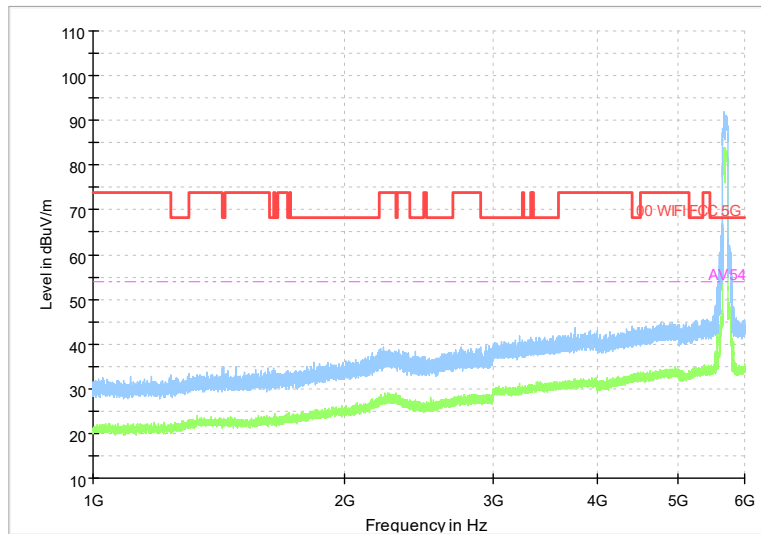

Full Spectrum

Frequency Range: 6GHz -18GHz
Detector: Av mode and PK mode
Test Mode: 802.11ac(VHT80)

Full Spectrum

Preview Result 2-AVG Preview Result 1-PK+
00 WIFI FCC 5G AV54

Comment

Frequency Range: 18GHz -40GHz
Detector: Av mode and PK mode
Test Mode: 802.11ac(VHT80)

Carrier frequency (MHz): 5690
Channel No.:138

Full Spectrum

Comment

Frequency Range: 30MHz -1GHz
Detector: Av mode and PK mode
Test Mode: 802.11ac(VHT80)

Full Spectrum

Frequency Range: 1GHz -6GHz
Detector: Av mode and PK mode
Test Mode: 802.11ac(VHT80)