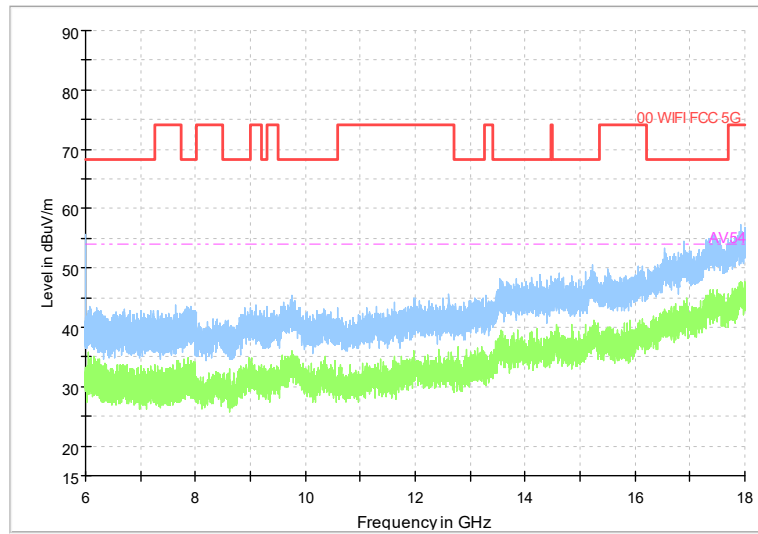

Full Spectrum

Frequency Range: 6GHz -18GHz
Detector: Av mode and PK mode
Modulation type: 802.11n(HT40)

Full Spectrum

Preview Result 2-AVG Preview Result 1-PK+
00 WIFI FCC 5G AV54

Comment

Frequency Range: 18GHz -40GHz
Detector: Av mode and PK mode
Modulation type: 802.11n(HT40)

Full Spectrum

Frequency Range: 30MHz -1GHz
Detector: Av mode and PK mode
Test Mode: 802.11ac(VHT40)

Full Spectrum

Frequency Range: 1GHz -6GHz
Detector: Av mode and PK mode
Test Mode: 802.11ac(VHT40)

Full Spectrum

Frequency Range: 6GHz -18GHz
Detector: Av mode and PK mode
Test Mode: 802.11ac(VHT40)

Full Spectrum

Preview Result 2-AVG Preview Result 1-PK+
00 WIFI FCC 5G AV54

Comment

Frequency Range: 18GHz -40GHz
Detector: Av mode and PK mode
Test Mode: 802.11ac(VHT40)