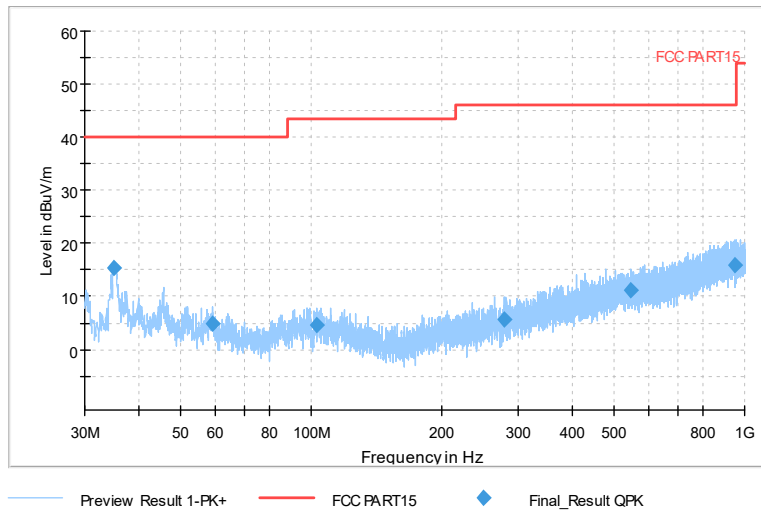

Full Spectrum

Frequency Range: 6GHz -18GHz
Detector: Av mode and PK mode
Modulation type: 802.11n(HT40)

Full Spectrum

Preview Result 2-AVG Preview Result 1-PK+
00 WIFI FCC 5G AV54

Comment

Frequency Range: 18GHz -40GHz
Detector: Av mode and PK mode
Modulation type: 802.11n(HT40)

Full Spectrum

Frequency Range: 30MHz -1GHz
Detector: Av mode and PK mode
Test Mode: 802.11ac(VHT40)

Full Spectrum

Frequency Range: 1GHz -6GHz
Detector: Av mode and PK mode
Test Mode: 802.11ac(VHT40)

Full Spectrum