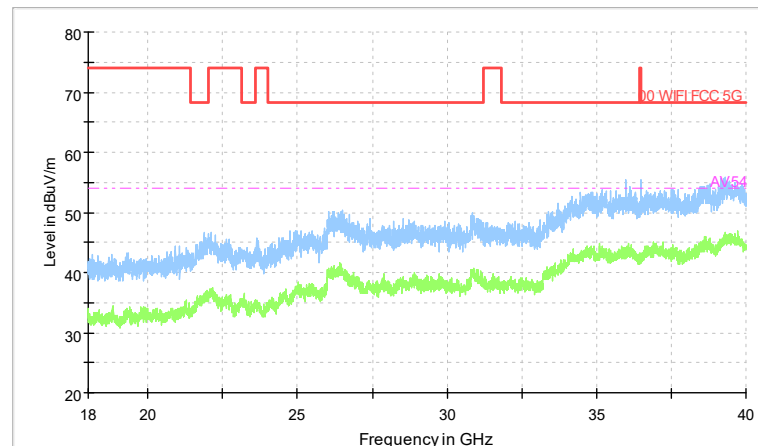

Full Spectrum

Frequency Range: 6GHz -18GHz
Detector: Av mode and PK mode
Test Mode: 802.11ac(VHT80)

Full Spectrum

Preview Result 2-AVG Preview Result 1-PK+
00-WIFI-FCC-5G AV54

Comment

Frequency Range: 18GHz -40GHz
Detector: Av mode and PK mode
Test Mode: 802.11ac(VHT80)

Carrier frequency (MHz): 5610
Channel No.:122

Comment

Frequency Range: 30MHz -1GHz
Detector: Av mode and PK mode
Test Mode: 802.11ac(VHT80)

Frequency Range: 1GHz -6GHz
Detector: Av mode and PK mode
Test Mode: 802.11ac(VHT80)

Full Spectrum

Frequency Range: 6GHz -18GHz
Detector: Av mode and PK mode
Test Mode: 802.11ac(VHT80)

Full Spectrum

Preview Result 2-AVG Preview Result 1-PK+
00 WIFI FCC 5G AV54

Comment

Frequency Range: 18GHz -40GHz
Detector: Av mode and PK mode
Test Mode: 802.11ac(VHT80)