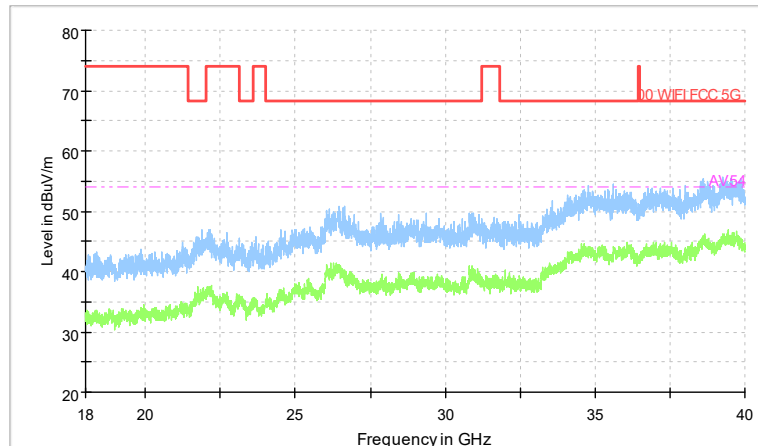

Full Spectrum

Frequency Range: 6GHz -18GHz
Detector: Av mode and PK mode
Modulation type: 802.11n(HT40)

Full Spectrum

Preview Result 2-AVG Preview Result 1-PK+
00-WIFI-FCC-5G AV54

Comment

Frequency Range: 18GHz -40GHz
Detector: Av mode and PK mode
Modulation type: 802.11n(HT40)

Full Spectrum

Comment

Frequency Range: 30MHz -1GHz
 Detector: Av mode and PK mode
 Test Mode: 802.11ac(VHT40)

Full Spectrum

Frequency Range: 1GHz -6GHz
 Detector: Av mode and PK mode
 Test Mode: 802.11ac(VHT40)

Full Spectrum

Frequency Range: 6GHz -18GHz
Detector: Av mode and PK mode
Test Mode: 802.11ac(VHT40)

Full Spectrum

Preview Result 2-AVG Preview Result 1-PK+
00 WIFI FCC 5G AV54

Comment

Frequency Range: 18GHz -40GHz
Detector: Av mode and PK mode
Test Mode: 802.11ac(VHT40)