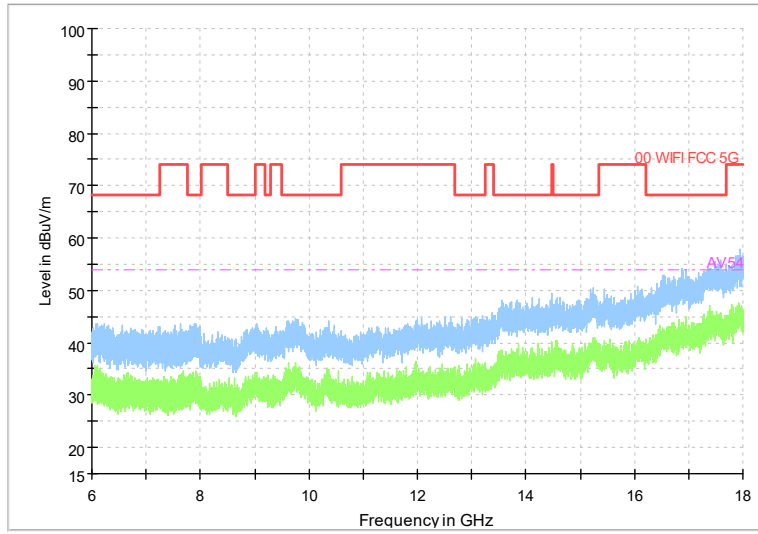

Full Spectrum

Frequency Range: 1GHz -6GHz
Detector: Av mode and PK mode
Modulation type: 802.11a

Full Spectrum

Frequency Range: 6GHz -18GHz
Detector: Av mode and PK mode
Modulation type: 802.11a

Full Spectrum

Preview Result 2-AVG Preview Result 1-PK+
00 WIFI FCC 5G AV54

Comment

Frequency Range: 18GHz -40GHz
Detector: Av mode and PK mode
Modulation type: 802.11a

Full Spectrum

Comment

Frequency Range: 30MHz -1GHz
Detector: Av mode and PK mode
Modulation type: 802.11n(HT20)

Full Spectrum

Frequency Range: 1GHz -6GHz
Detector: Av mode and PK mode
Modulation type: 802.11n(HT20)

Full Spectrum

Frequency Range: 6GHz -18GHz
Detector: Av mode and PK mode
Modulation type: 802.11n(HT20)

Full Spectrum

Preview Result 2-AVG (Green line)
Preview Result 1-PK+ (Blue line)
00 WIFI FCC 5G (Red line)
AV54 (Dashed Magenta line)

Comment

Frequency Range: 18GHz -40GHz
Detector: Av mode and PK mode
Modulation type: 802.11n(HT20)