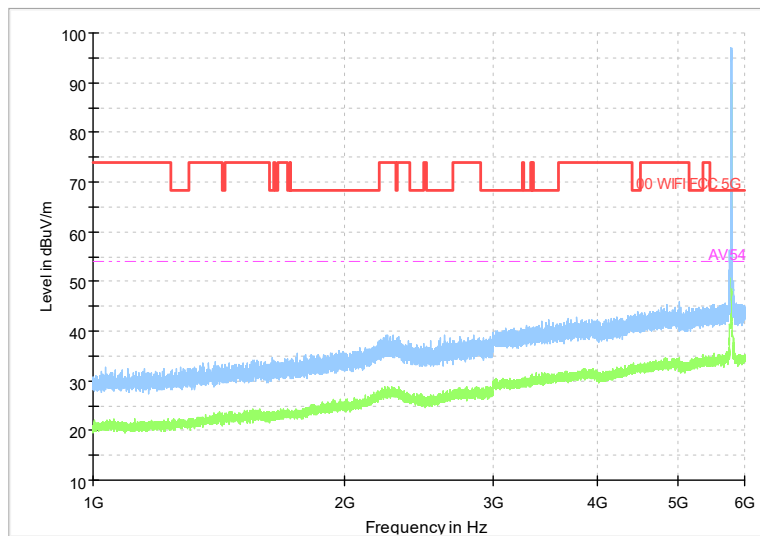

Full Spectrum

Comment

Frequency Range: 6GHz -18GHz
Detector: Av mode and PK mode
Modulation type: 802.11a

Full Spectrum

Comment

Frequency Range: 18GHz -40GHz
Detector: Av mode and PK mode
Modulation type: 802.11a

Full Spectrum

Comment

Frequency Range: 30MHz -1GHz
 Detector: Av mode and PK mode
 Modulation type: 802.11n(HT20)

Full Spectrum

Frequency Range: 1GHz -6GHz
 Detector: Av mode and PK mode
 Modulation type: 802.11n(HT20)