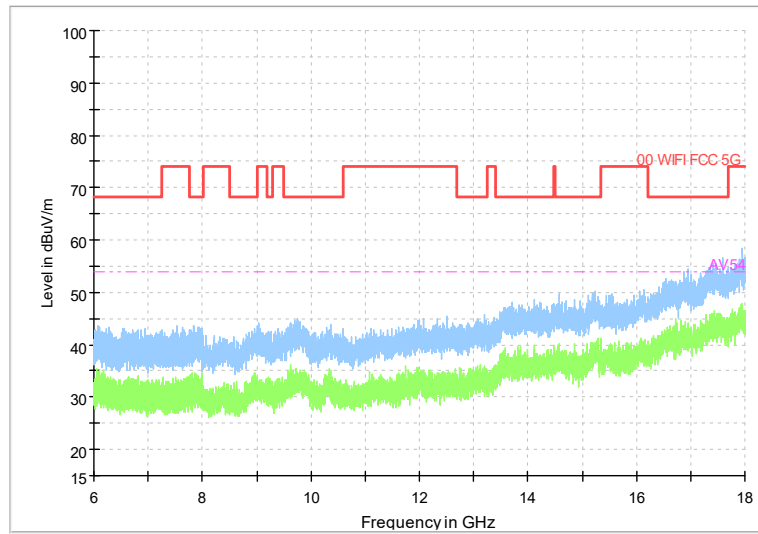

Full Spectrum

Frequency Range: 6GHz -18GHz
Detector: Av mode and PK mode
Modulation type: 802.11n(HT40)

Full Spectrum

Preview Result 2-AVG Preview Result 1-PK+
00-WIFI-FCC-5G AV54

Comment

Frequency Range: 18GHz -40GHz
Detector: Av mode and PK mode
Modulation type: 802.11n(HT40)

Full Spectrum

Comment

Frequency Range: 30MHz -1GHz
 Detector: Av mode and PK mode
 Test Mode: 802.11ac(VHT40)

Full Spectrum

Frequency Range: 1GHz -6GHz
 Detector: Av mode and PK mode
 Test Mode: 802.11ac(VHT40)

Full Spectrum

Frequency Range: 6GHz -18GHz
Detector: Av mode and PK mode
Test Mode: 802.11ac(VHT40)

Full Spectrum

Preview Result 2-AVG Preview Result 1-PK+
00 WIFI FCC 5G AV54

Comment

Frequency Range: 18GHz -40GHz
Detector: Av mode and PK mode
Test Mode: 802.11ac(VHT40)