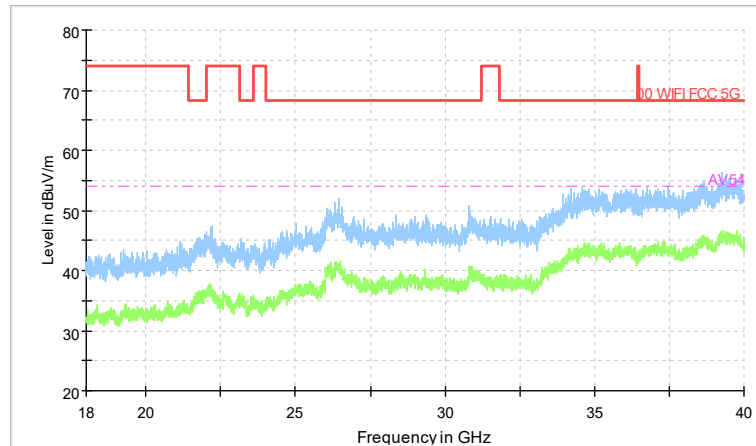

Full Spectrum

Frequency Range: 1GHz -6GHz
Detector: Av mode and PK mode
Modulation type: 802.11a

Full Spectrum

Frequency Range: 6GHz -18GHz
Detector: Av mode and PK mode
Modulation type: 802.11a

Full Spectrum

Preview Result 2-AVG Preview Result 1-PK+
00 WIFI FCC 5G AV54

Comment

Frequency Range: 18GHz -40GHz
Detector: Av mode and PK mode
Modulation type: 802.11a

Full Spectrum

Comment

Frequency Range: 30MHz -1GHz
Detector: Av mode and PK mode
Modulation type: 802.11n(HT20)