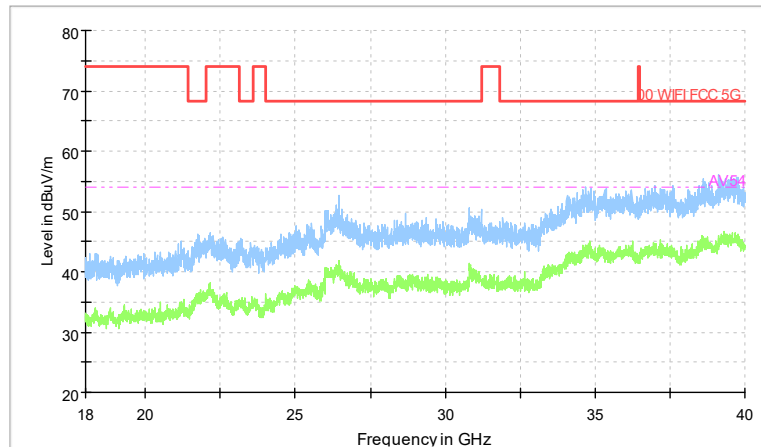

Full Spectrum

Frequency Range: 6GHz -18GHz
Detector: Av mode and PK mode
Test Mode: 802.11ac(VHT20)

Full Spectrum

Preview Result 2-AVG Preview Result 1-PK+
00 WIFI FCC 5G AV54

Comment

Frequency Range: 18GHz -40GHz
Detector: Av mode and PK mode
Test Mode: 802.11ac(VHT20)

Carrier frequency (MHz): 5755
Channel No.:151

Full Spectrum

Comment

Frequency Range: 30MHz -1GHz
Detector: Av mode and PK mode
Modulation type: 802.11n(HT40)

Full Spectrum

Frequency Range: 1GHz -6GHz
Detector: Av mode and PK mode
Modulation type: 802.11n(HT40)

Full Spectrum

Frequency Range: 6GHz -18GHz
Detector: Av mode and PK mode
Modulation type: 802.11n(HT40)

Full Spectrum

Preview Result 2-AVG Preview Result 1-PK+
00 WIFI FCC 5G AV54

Comment

Frequency Range: 18GHz -40GHz
Detector: Av mode and PK mode
Modulation type: 802.11n(HT40)