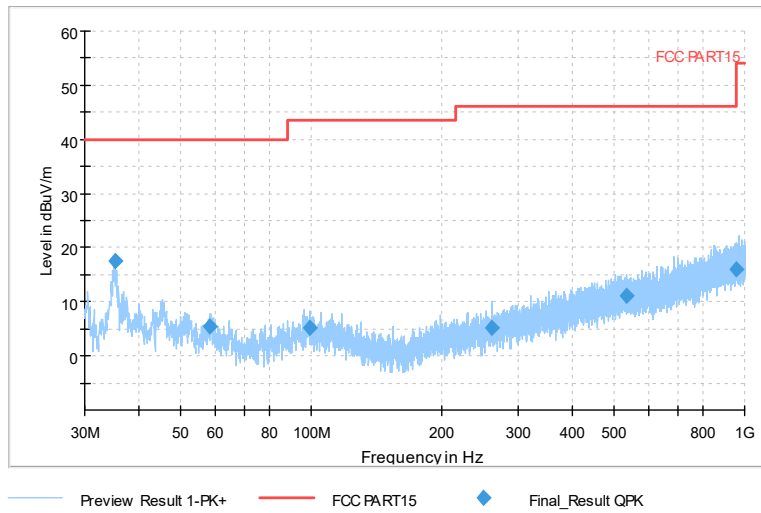

Full Spectrum

Comment

Frequency Range: 30MHz -1GHz
Detector: Av mode and PK mode
Test Mode: 802.11ac(VHT20)