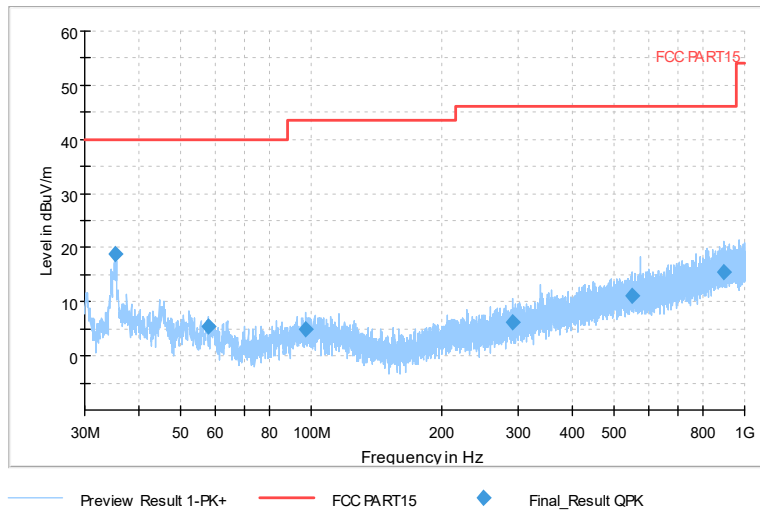

Full Spectrum

Comment

Frequency Range: 30MHz -1GHz
Detector: Av mode and PK mode
Test Mode: 802.11ac(VHT40)