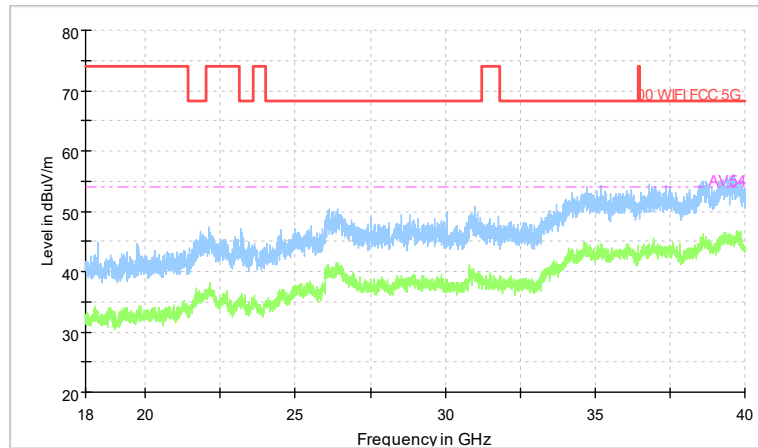

Full Spectrum

Preview Result 2-AVG (Green line)
Preview Result 1-PK+ (Blue line)
00 WIFI FCC 5G (Red line)
AV54 (Dashed Magenta line)

Comment

Frequency Range: 18GHz -40GHz
Detector: Av mode and PK mode
Modulation type: 802.11n(HT20)

Full Spectrum

Comment

Frequency Range: 30MHz -1GHz
 Detector: Av mode and PK mode
 Test Mode: 802.11ac(VHT20)

Full Spectrum

Frequency Range: 1GHz -6GHz
 Detector: Av mode and PK mode
 Test Mode: 802.11ac(VHT20)

Full Spectrum

Frequency Range: 6GHz -18GHz
Detector: Av mode and PK mode
Test Mode: 802.11ac(VHT20)

Full Spectrum

Preview Result 2-AVG Preview Result 1-PK+
00 WIFI FCC 5G AV54

Comment

Frequency Range: 18GHz -40GHz
Detector: Av mode and PK mode
Test Mode: 802.11ac(VHT20)