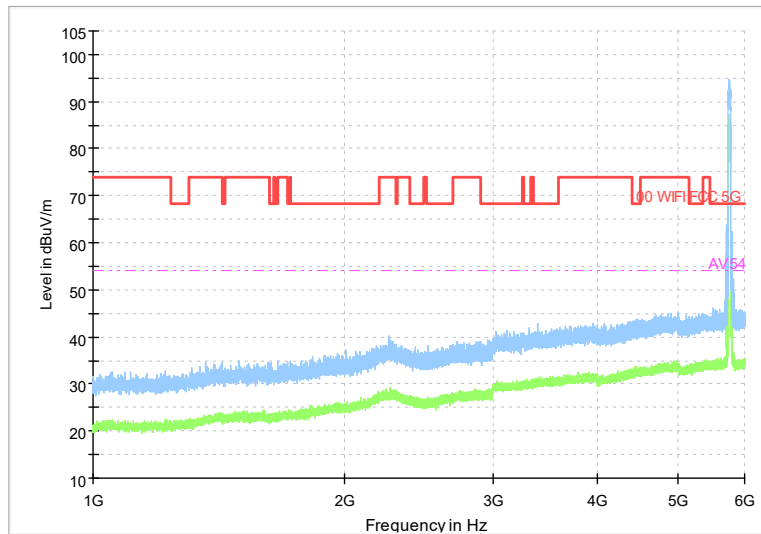

Full Spectrum

Frequency Range: 6GHz -18GHz
Detector: Av mode and PK mode
Test Mode: 802.11ac(VHT20)

Full Spectrum

Preview Result 2-AVG Preview Result 1-PK+
00 WIFI FCC 5G AV54

Comment

Frequency Range: 18GHz -40GHz
Detector: Av mode and PK mode
Test Mode: 802.11ac(VHT20)

Full Spectrum

Frequency Range: 6GHz -18GHz
Detector: Av mode and PK mode
Modulation type: 802.11n(HT40)

Full Spectrum

Preview Result 2-AVG Preview Result 1-PK+
00 WIFI FCC 5G AV54

Comment

Frequency Range: 18GHz -40GHz
Detector: Av mode and PK mode
Modulation type: 802.11n(HT40)

Full Spectrum

Comment

Frequency Range: 30MHz -1GHz
 Detector: Av mode and PK mode
 Test Mode: 802.11ac(VHT40)

Full Spectrum

Frequency Range: 1GHz -6GHz
 Detector: Av mode and PK mode
 Test Mode: 802.11ac(VHT40)

Full Spectrum

v

Frequency Range: 6GHz -18GHz
Detector: Av mode and PK mode
Test Mode: 802.11ac(VHT40)

Full Spectrum

Preview Result 2-AVG Preview Result 1-PK+
00-WIFI-FCC-5G AV54

Comment

Frequency Range: 18GHz -40GHz
Detector: Av mode and PK mode
Test Mode: 802.11ac(VHT40)