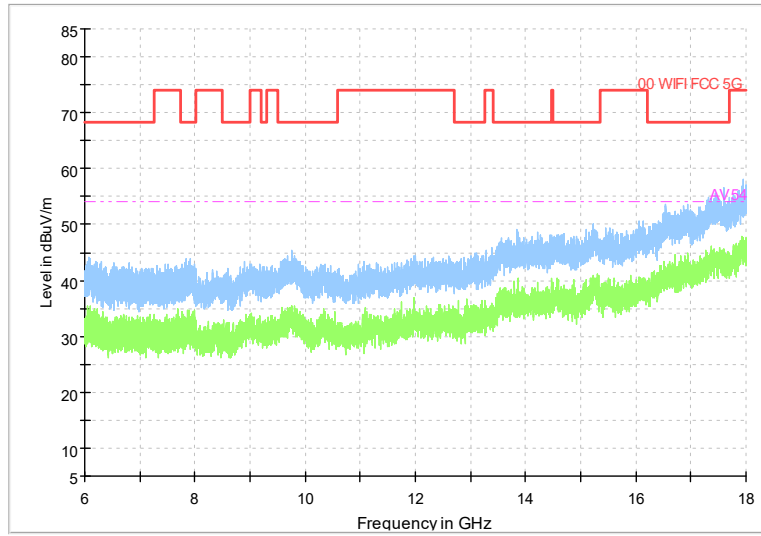

Full Spectrum

Frequency Range: 6GHz -18GHz
Detector: Av mode and PK mode
Test Mode: 802.11ac(VHT20)

Full Spectrum

Preview Result 2-AVG Preview Result 1-PK+
00 WIFI FCC 5G AV54

Comment

Frequency Range: 18GHz -40GHz
Detector: Av mode and PK mode
Test Mode: 802.11ac(VHT20)

Carrier frequency (MHz): 5755
Channel No.:151

Full Spectrum

Comment

Frequency Range: 30MHz -1GHz
Detector: Av mode and PK mode
Modulation type: 802.11n(HT40)

Full Spectrum

Frequency Range: 1GHz -6GHz
Detector: Av mode and PK mode
Modulation type: 802.11n(HT40)

Full Spectrum

Frequency Range: 6GHz -18GHz
Detector: Av mode and PK mode
Modulation type: 802.11n(HT40)

Full Spectrum

Preview Result 2-AVG Preview Result 1-PK+
00 WIFI FCC 5G AV54

Comment

Frequency Range: 18GHz -40GHz
Detector: Av mode and PK mode
Modulation type: 802.11n(HT40)