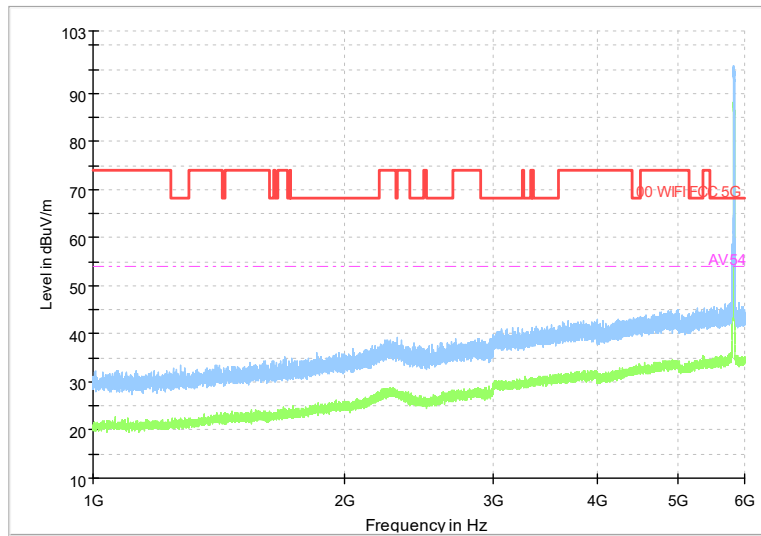

Full Spectrum

Frequency Range: 6GHz -18GHz
Detector: Av mode and PK mode
Test Mode: 802.11ac(VHT20)

Full Spectrum

Preview Result 2-AVG (Green line)
00 WIFI FCC 5G (Red line)
Preview Result 1-PK+ (Blue line)
AV54 (Magenta dashed line)

Comment

Frequency Range: 18GHz -40GHz
Detector: Av mode and PK mode
Test Mode: 802.11ac(VHT20)

Carrier frequency (MHz): 5825
Channel No.:165

Full Spectrum

Comment

Frequency Range: 30MHz -1GHz
Detector: Av mode and PK mode
Modulation type: 802.11a

Full Spectrum

Frequency Range: 1GHz -6GHz
Detector: Av mode and PK mode
Modulation type: 802.11a

Full Spectrum

Frequency Range: 6GHz -18GHz
Detector: Av mode and PK mode
Modulation type: 802.11a

Full Spectrum