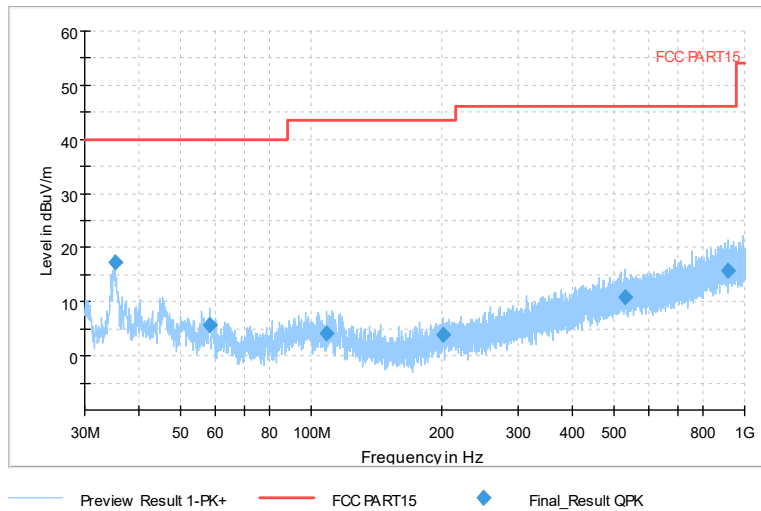

Full Spectrum

Comment

Frequency Range: 30MHz -1GHz
Detector: Av mode and PK mode
Test Mode: 802.11ac(VHT80)