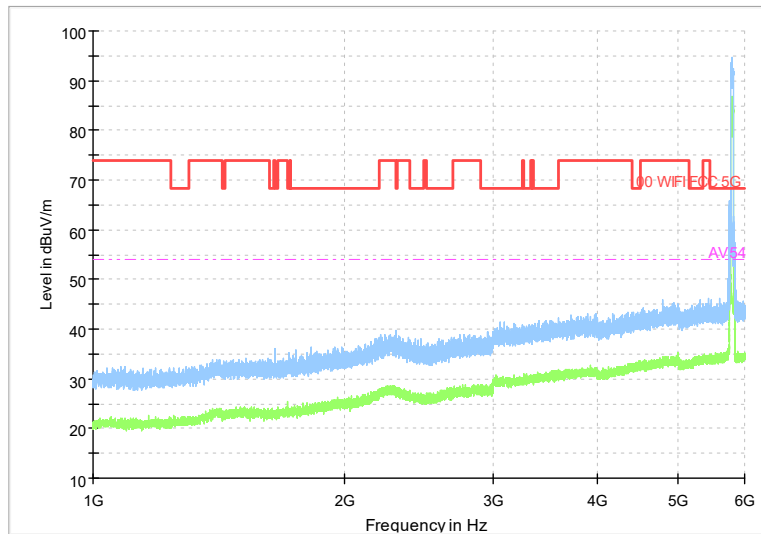

Full Spectrum

v

Frequency Range: 6GHz -18GHz
Detector: Av mode and PK mode
Test Mode: 802.11ac(VHT40)

Full Spectrum

Preview Result 2-AVG Preview Result 1-PK+
00-WIFI-FCC-5G AV54

Comment

Frequency Range: 18GHz -40GHz
Detector: Av mode and PK mode
Test Mode: 802.11ac(VHT40)

Carrier frequency (MHz): 5795
Channel No.:159

Full Spectrum

Comment

Frequency Range: 30MHz -1GHz
Detector: Av mode and PK mode
Modulation type: 802.11n(HT40)

Full Spectrum

Frequency Range: 1GHz -6GHz
Detector: Av mode and PK mode
Modulation type: 802.11n(HT40)

Full Spectrum

Frequency Range: 6GHz -18GHz
Detector: Av mode and PK mode
Modulation type: 802.11n(HT40)

Full Spectrum

Preview Result 2-AVG Preview Result 1-PK+
00-WIFI-FCC-5G AV54

Comment

Frequency Range: 18GHz -40GHz
Detector: Av mode and PK mode
Modulation type: 802.11n(HT40)