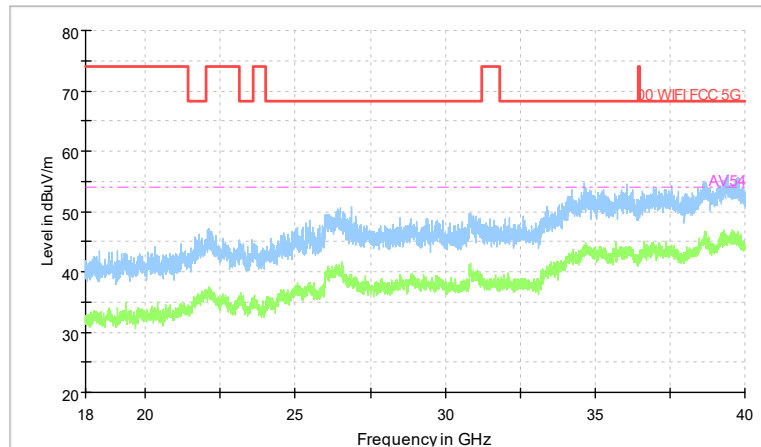

Full Spectrum

Frequency Range: 6GHz -18GHz
Detector: Av mode and PK mode
Test Mode: 802.11ac(VHT80)

Full Spectrum

Preview Result 2-AVG Preview Result 1-PK+
00 WIFI FCC 5G AV54

Comment

Frequency Range: 18GHz -40GHz
Detector: Av mode and PK mode
Test Mode: 802.11ac(VHT80)

Carrier frequency (MHz): 5690
Channel No.:138

Full Spectrum

Comment

Frequency Range: 30MHz -1GHz
Detector: Av mode and PK mode
Test Mode: 802.11ac(VHT80)

Full Spectrum

Frequency Range: 1GHz -6GHz
Detector: Av mode and PK mode
Test Mode: 802.11ac(VHT80)