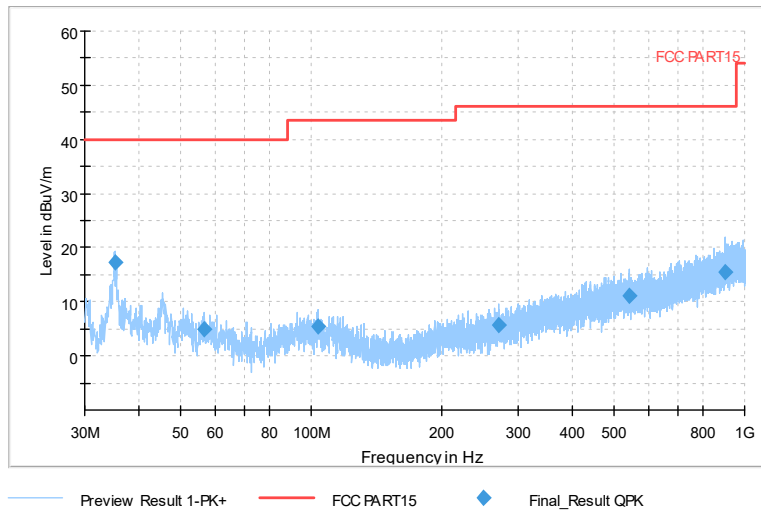

Full Spectrum

Comment

Frequency Range: 30MHz -1GHz
Detector: Av mode and PK mode
Test Mode: 802.11ac(VHT40)