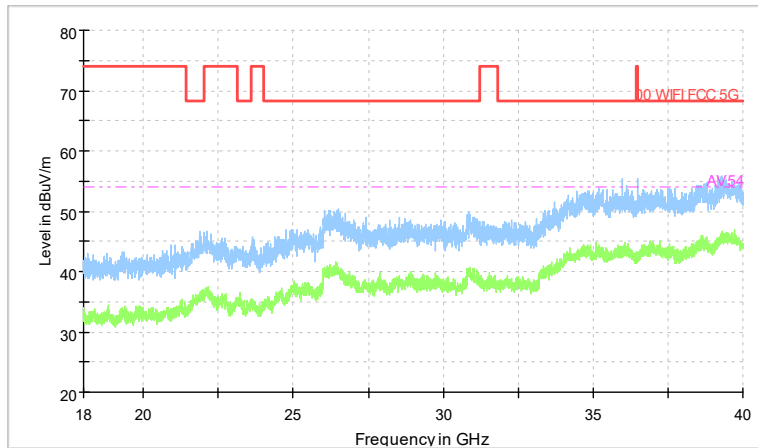

Full Spectrum

Frequency Range: 30MHz -1GHz
Detector: Av mode and PK mode
Test Mode: 802.11ac(VHT40)

Full Spectrum

Frequency Range: 1GHz -6GHz
Detector: Av mode and PK mode
Test Mode: 802.11ac(VHT40)

Full Spectrum

Frequency Range: 6GHz -18GHz
Detector: Av mode and PK mode
Test Mode: 802.11ac(VHT40)

Full Spectrum

Preview Result 2-AVG Preview Result 1-PK+
00 WIFI FCC 5G AV54

Comment

Frequency Range: 18GHz -40GHz
Detector: Av mode and PK mode
Test Mode: 802.11ac(VHT40)