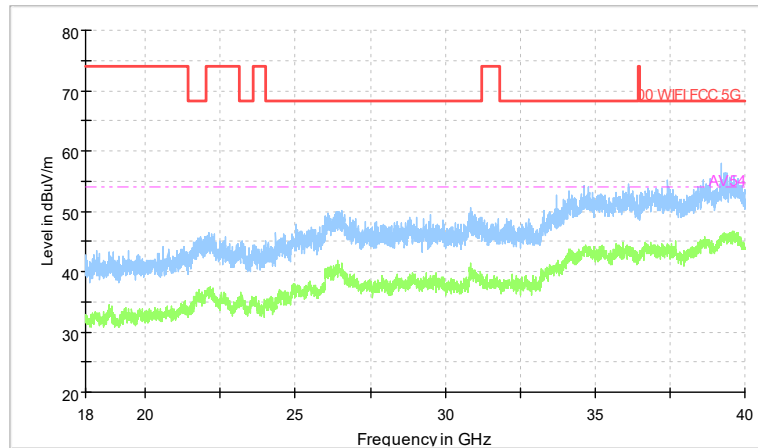

Full Spectrum

Frequency Range: 6GHz -18GHz
Detector: Av mode and PK mode
Modulation type: 802.11n(HT40)

Full Spectrum

Preview Result 2-AVG Preview Result 1-PK+
00 WIFI FCC 5G AV54

Comment

Frequency Range: 18GHz -40GHz
Detector: Av mode and PK mode
Modulation type: 802.11n(HT40)

Full Spectrum

Frequency Range: 30MHz -1GHz
Detector: Av mode and PK mode
Test Mode: 802.11ac(VHT40)

Full Spectrum

Frequency Range: 1GHz -6GHz
Detector: Av mode and PK mode
Test Mode: 802.11ac(VHT40)

Full Spectrum

Frequency Range: 6GHz -18GHz
Detector: Av mode and PK mode
Test Mode: 802.11ac(VHT40)

Full Spectrum

Preview Result 2-AVG Preview Result 1-PK+
00 WIFI FCC 5G AV54

Comment

Frequency Range: 18GHz -40GHz
Detector: Av mode and PK mode
Test Mode: 802.11ac(VHT40)