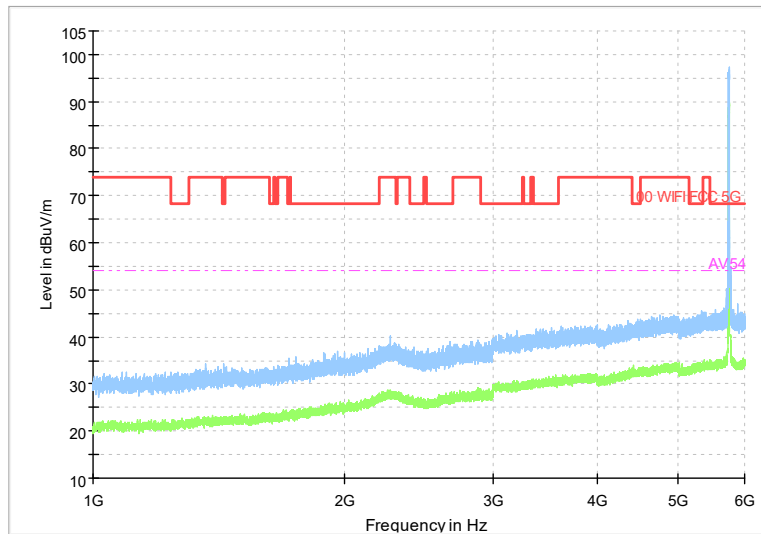

Full Spectrum

Comment

Frequency Range: 6GHz -18GHz
Detector: Av mode and PK mode
Modulation type: 802.11n(HT20)

Full Spectrum

Comment

Frequency Range: 18GHz -40GHz
Detector: Av mode and PK mode
Modulation type: 802.11n(HT20)

Full Spectrum

Comment

Frequency Range: 30MHz -1GHz
Detector: Av mode and PK mode
Test Mode: 802.11ac(VHT20)

Full Spectrum

Frequency Range: 1GHz -6GHz
Detector: Av mode and PK mode
Test Mode: 802.11ac(VHT20)