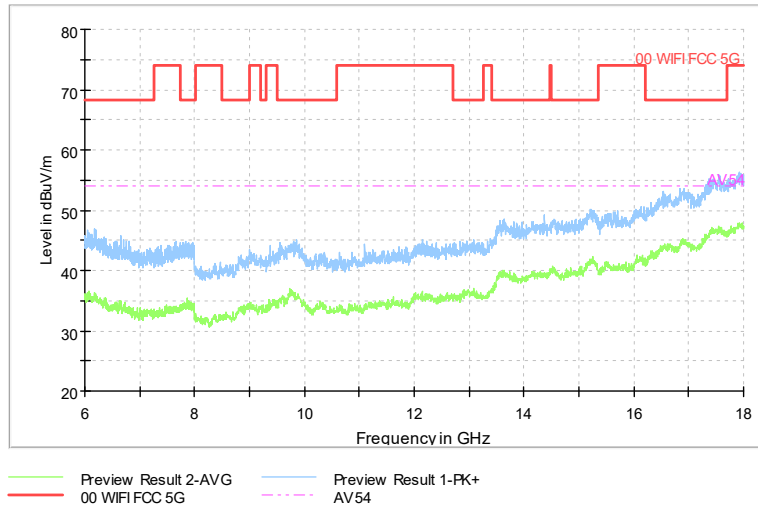

Full Spectrum

Frequency Range: 6GHz -18GHz
Detector: Av mode and PK mode
Modulation type: 802.11a

Full Spectrum

Preview Result 2-AVG Preview Result 1-PK+
00 WIFI FCC 5G AV54

Comment

Frequency Range: 18GHz -40GHz
Detector: Av mode and PK mode
Modulation type: 802.11a

Full Spectrum

Comment

Frequency Range: 30MHz -1GHz
 Detector: Av mode and PK mode
 Modulation type: 802.11n(HT20)

Full Spectrum

Frequency Range: 1GHz -6GHz
 Detector: Av mode and PK mode
 Modulation type: 802.11n(HT20)

Full Spectrum

Comment

Frequency Range: 6GHz -18GHz
Detector: Av mode and PK mode
Modulation type: 802.11n(HT20)

Full Spectrum

Comment

Frequency Range: 18GHz -40GHz
Detector: Av mode and PK mode
Modulation type: 802.11n(HT20)