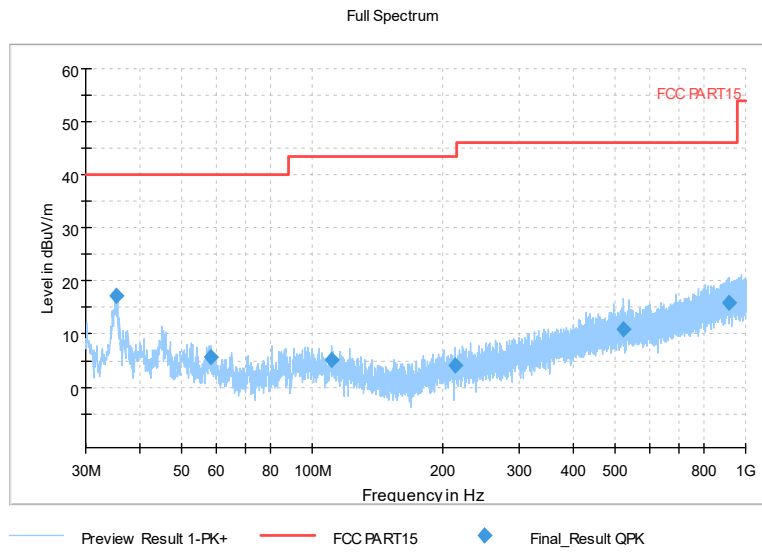

Carrier frequency (MHz): 5610
Channel No.:122

Comment

Frequency Range: 30MHz -1GHz
Detector: Av mode and PK mode
Test Mode: 802.11ac(VHT80)