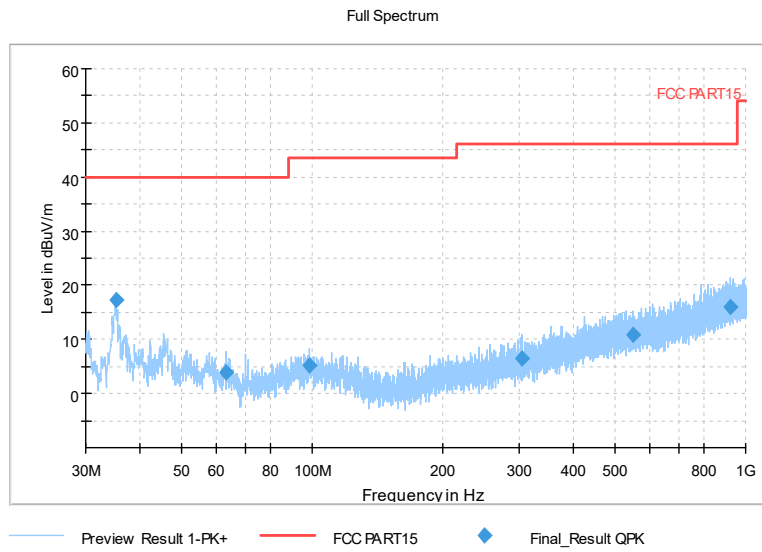

Carrier frequency (MHz): 5745
Channel No.:149

Comment

Frequency Range: 30MHz -1GHz
Detector: Av mode and PK mode
Modulation type: 802.11a