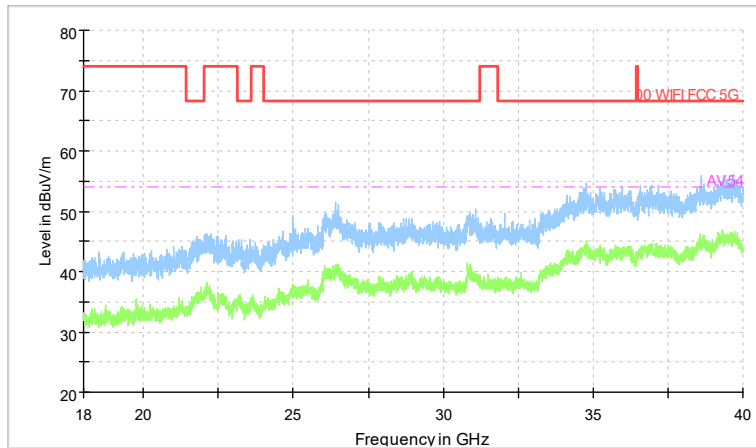

Full Spectrum

Frequency Range: 6GHz -18GHz
Detector: Av mode and PK mode
Test Mode: 802.11ac(VHT40)

Full Spectrum

Preview Result 2-AVG Preview Result 1-PK+
00 WIFI FCC 5G AV54

Comment

Frequency Range: 18GHz -40GHz
Detector: Av mode and PK mode
Test Mode: 802.11ac(VHT40)

Carrier frequency (MHz): 5775
Channel No.:155

Full Spectrum

Comment

Frequency Range: 30MHz -1GHz
 Detector: Av mode and PK mode
 Test Mode: 802.11ac(VHT80)

Full Spectrum

Frequency Range: 1GHz -6GHz
 Detector: Av mode and PK mode
 Test Mode: 802.11ac(VHT80)

Full Spectrum

Frequency Range: 6GHz -18GHz
Detector: Av mode and PK mode
Test Mode: 802.11ac(VHT80)

Full Spectrum

Preview Result 2-AVG Preview Result 1-PK+
00 WIFI FCC 5G AV54

Comment

Frequency Range: 18GHz -40GHz
Detector: Av mode and PK mode
Test Mode: 802.11ac(VHT80)