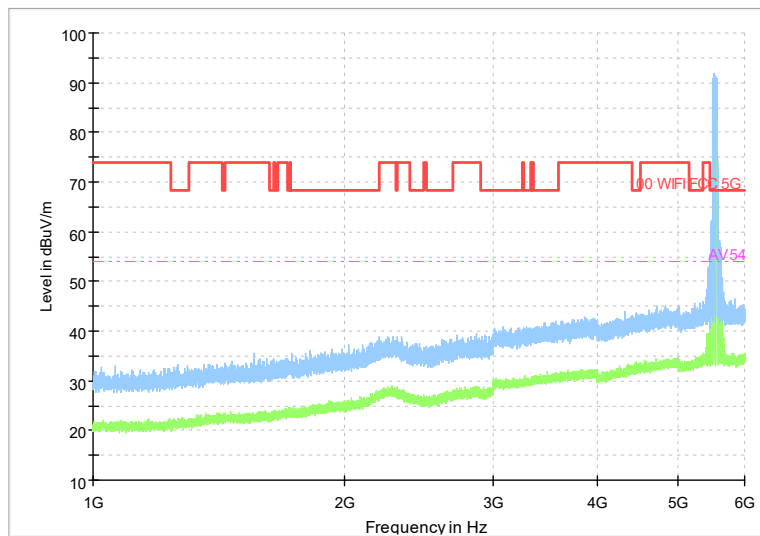

Frequency Range: 6GHz -18GHz
Detector: Av mode and PK mode
Test Mode: 802.11ac(VHT40)

Full Spectrum

Preview Result 2-AVG Preview Result 1-PK+
00 WIFI FCC 5G AV54

Comment

Frequency Range: 18GHz -40GHz
Detector: Av mode and PK mode
Test Mode: 802.11ac(VHT40)

Carrier frequency (MHz): 5530
Channel No.:106

Full Spectrum

Comment

Frequency Range: 30MHz -1GHz
Detector: Av mode and PK mode
Test Mode: 802.11ac(VHT80)

Full Spectrum

Frequency Range: 1GHz -6GHz
Detector: Av mode and PK mode
Test Mode: 802.11ac(VHT80)

Full Spectrum

Frequency Range: 6GHz -18GHz
Detector: Av mode and PK mode
Test Mode: 802.11ac(VHT80)

Full Spectrum

Preview Result 2-AVG Preview Result 1-PK+
00-WIFI-FCC-5G AV54

Comment

Frequency Range: 18GHz -40GHz
Detector: Av mode and PK mode
Test Mode: 802.11ac(VHT80)