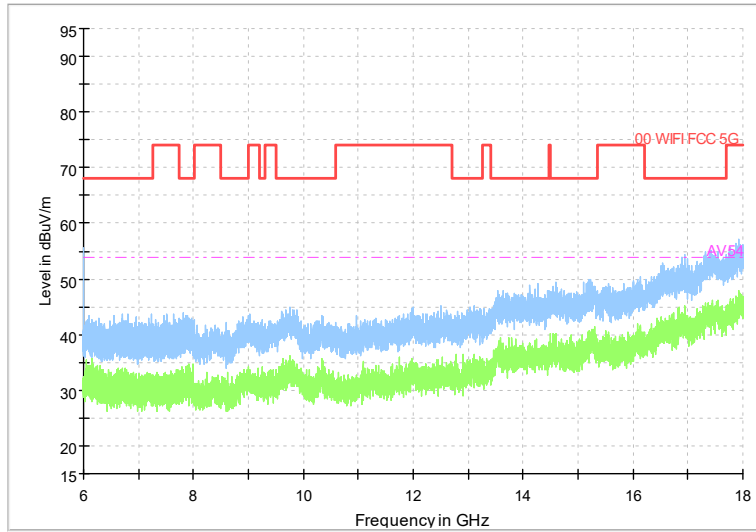

Full Spectrum

v

Frequency Range: 6GHz -18GHz
Detector: Av mode and PK mode
Test Mode: 802.11ac(VHT40)

Full Spectrum

Preview Result 2-AVG Preview Result 1-PK+
00-WIFI-FCC-5G AV54

Comment

Frequency Range: 18GHz -40GHz
Detector: Av mode and PK mode
Test Mode: 802.11ac(VHT40)

Carrier frequency (MHz): 5795
Channel No.:159

Full Spectrum

Comment

Frequency Range: 30MHz -1GHz
Detector: Av mode and PK mode
Modulation type: 802.11n(HT40)

Full Spectrum

Frequency Range: 1GHz -6GHz
Detector: Av mode and PK mode
Modulation type: 802.11n(HT40)

Full Spectrum

Frequency Range: 6GHz -18GHz
Detector: Av mode and PK mode
Modulation type: 802.11n(HT40)

Full Spectrum

Preview Result 2-AVG Preview Result 1-PK+
00-WIFI-FCC-5G AV54

Comment

Frequency Range: 18GHz -40GHz
Detector: Av mode and PK mode
Modulation type: 802.11n(HT40)