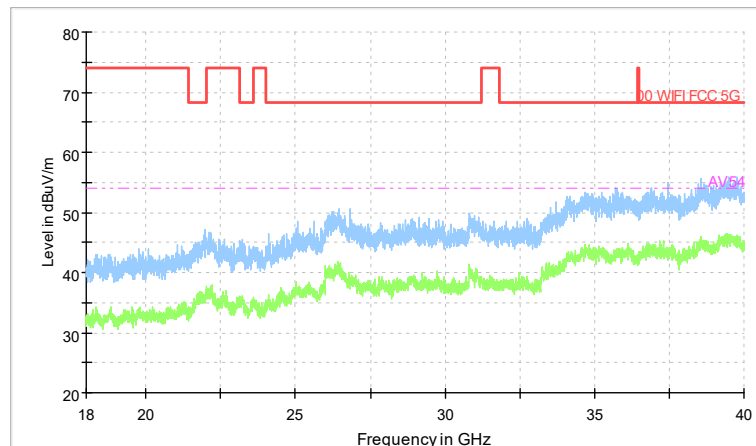

Full Spectrum

Frequency Range: 6GHz -18GHz
Detector: Av mode and PK mode
Modulation type: 802.11n(HT20)

Full Spectrum

Preview Result 2-AVG 00 WIFI FCC 5G Preview Result 1-PK+ AV54

Comment

Frequency Range: 18GHz -40GHz
Detector: Av mode and PK mode
Modulation type: 802.11n(HT20)

Full Spectrum

Comment

Frequency Range: 30MHz -1GHz
 Detector: Av mode and PK mode
 Test Mode: 802.11ac(VHT20)

Full Spectrum

Frequency Range: 1GHz -6GHz
 Detector: Av mode and PK mode
 Test Mode: 802.11ac(VHT20)

Full Spectrum

Frequency Range: 6GHz -18GHz
Detector: Av mode and PK mode
Test Mode: 802.11ac(VHT20)

Full Spectrum

Preview Result 2-AVG (Green line)
00 WIFI FCC 5G (Red line)
Preview Result 1-PK+ (Blue line)
AV54 (Magenta dashed line)