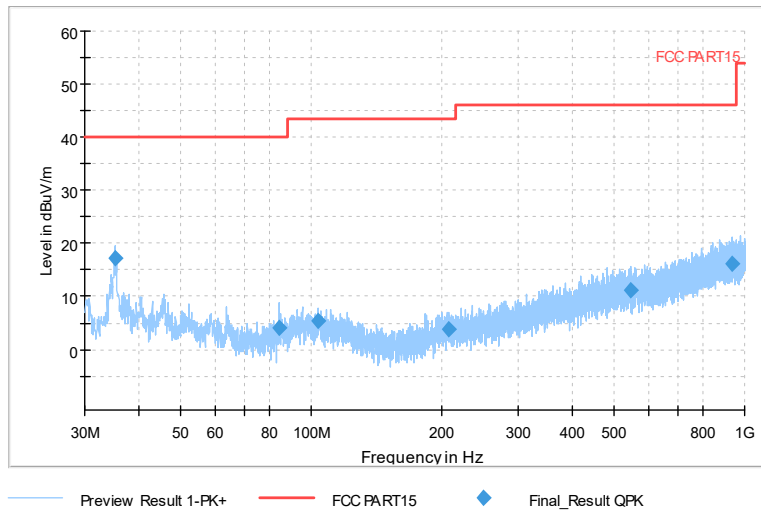

Frequency Range: 6GHz -18GHz
Detector: Av mode and PK mode
Test Mode: 802.11ac(VHT40)

Full Spectrum

Preview Result 2-AVG Preview Result 1-PK+
00 WIFI FCC 5G AV54

Comment

Frequency Range: 18GHz -40GHz
Detector: Av mode and PK mode
Test Mode: 802.11ac(VHT40)

Carrier frequency (MHz): 5710
Channel No.:142

Full Spectrum

Frequency Range: 30MHz -1GHz
Detector: Av mode and PK mode
Modulation type: 802.11n(HT40)

Full Spectrum

Frequency Range: 1GHz -6GHz
Detector: Av mode and PK mode
Modulation type: 802.11n(HT40)