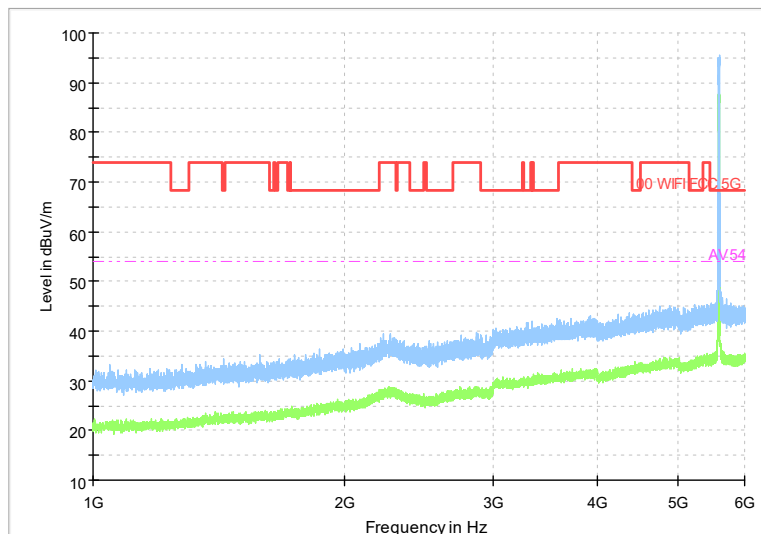

Full Spectrum

Frequency Range: 30MHz -1GHz
Detector: Av mode and PK mode
Test Mode: 802.11ac(VHT40)

Full Spectrum

Frequency Range: 1GHz -6GHz
Detector: Av mode and PK mode
Test Mode: 802.11ac(VHT40)

Full Spectrum

Frequency Range: 6GHz -18GHz
Detector: Av mode and PK mode
Test Mode: 802.11ac(VHT40)

Full Spectrum

Preview Result 2-AVG Preview Result 1-PK+
00 WIFI FCC 5G AV54

Comment

Frequency Range: 18GHz -40GHz
Detector: Av mode and PK mode
Test Mode: 802.11ac(VHT40)