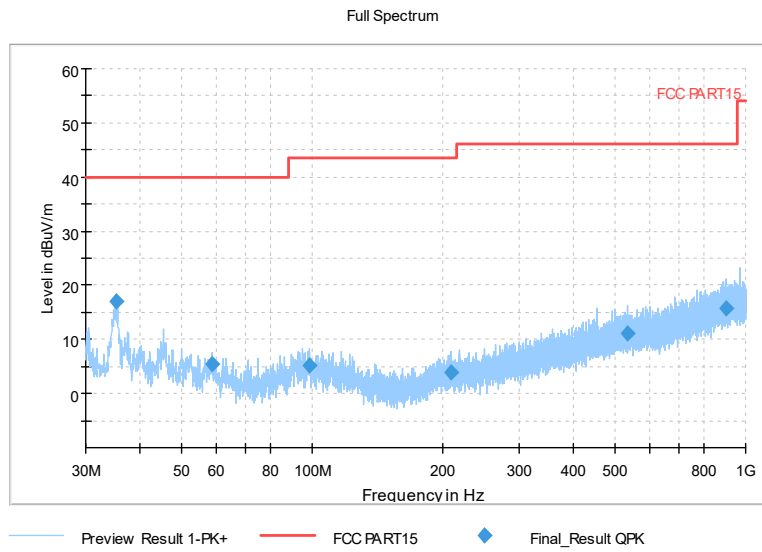

Carrier frequency (MHz): 5785
Channel No.:157

Comment

Frequency Range: 30MHz -1GHz
Detector: Av mode and PK mode
Modulation type: 802.11a