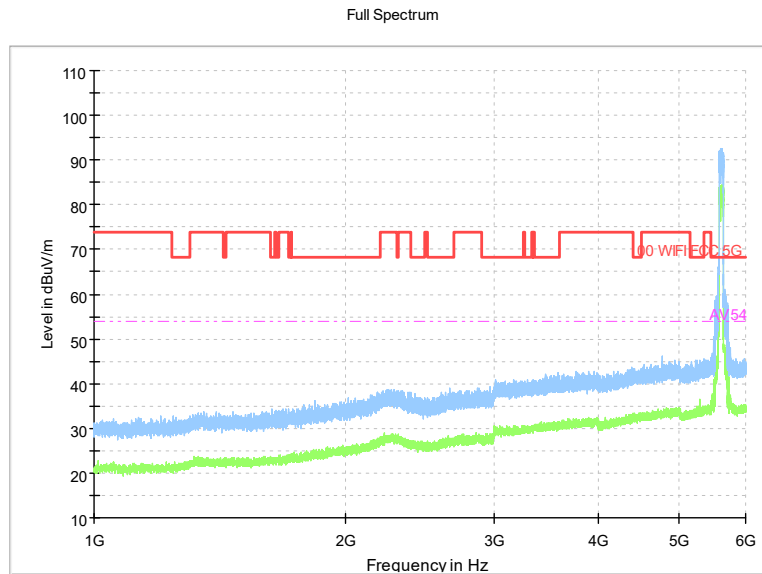

Frequency Range: 1GHz -6GHz
Detector: Av mode and PK mode
Test Mode: 802.11ac(VHT80)