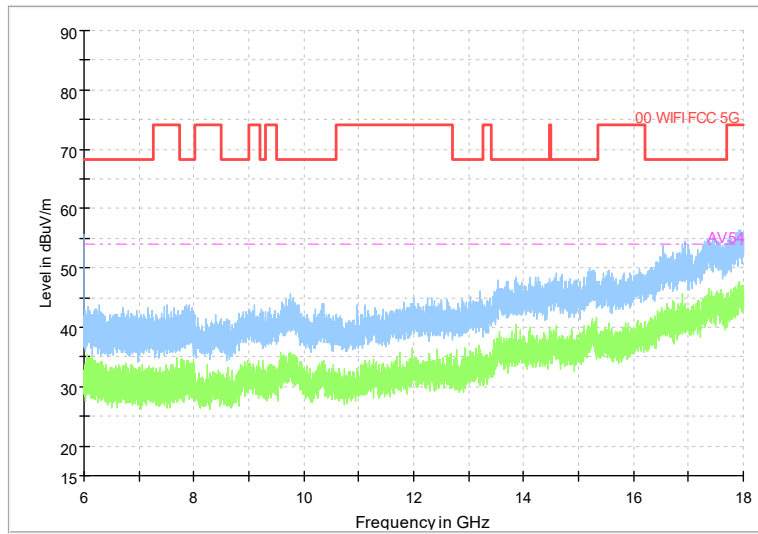

Full Spectrum

Frequency Range: 6GHz -18GHz
Detector: Av mode and PK mode
Modulation type: 802.11n(HT40)

Full Spectrum

Preview Result 2-AVG Preview Result 1-PK+
00 WIFI FCC 5G AV54

Comment

Frequency Range: 18GHz -40GHz
Detector: Av mode and PK mode
Modulation type: 802.11n(HT40)

Full Spectrum

Comment

Frequency Range: 30MHz -1GHz
 Detector: Av mode and PK mode
 Test Mode: 802.11ac(VHT40)

Full Spectrum

Frequency Range: 1GHz -6GHz
 Detector: Av mode and PK mode
 Test Mode: 802.11ac(VHT40)

Full Spectrum

v

Frequency Range: 6GHz -18GHz
Detector: Av mode and PK mode
Test Mode: 802.11ac(VHT40)

Full Spectrum

Preview Result 2-AVG Preview Result 1-PK+
00-WIFI-FCC-5G AV54

Comment

Frequency Range: 18GHz -40GHz
Detector: Av mode and PK mode
Test Mode: 802.11ac(VHT40)