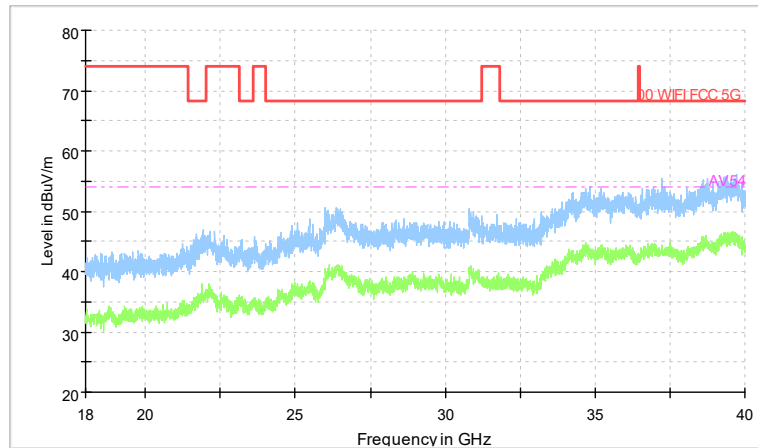

Frequency Range: 6GHz -18GHz
Detector: Av mode and PK mode
Test Mode: 802.11ac(VHT40)

Full Spectrum

Preview Result 2-AVG Preview Result 1-PK+
00 WIFI FCC 5G AV54

Comment

Frequency Range: 18GHz -40GHz
Detector: Av mode and PK mode
Test Mode: 802.11ac(VHT40)

Carrier frequency (MHz): 5710
Channel No.:142

Full Spectrum

Frequency Range: 30MHz -1GHz
Detector: Av mode and PK mode
Modulation type: 802.11n(HT40)

Full Spectrum

Frequency Range: 1GHz -6GHz
Detector: Av mode and PK mode
Modulation type: 802.11n(HT40)

Full Spectrum

Frequency Range: 6GHz -18GHz
Detector: Av mode and PK mode
Modulation type: 802.11n(HT40)

Full Spectrum

Preview Result 2-AVG Preview Result 1-PK+
00 WIFI FCC 5G AV54

Comment

Frequency Range: 18GHz -40GHz
Detector: Av mode and PK mode
Modulation type: 802.11n(HT40)