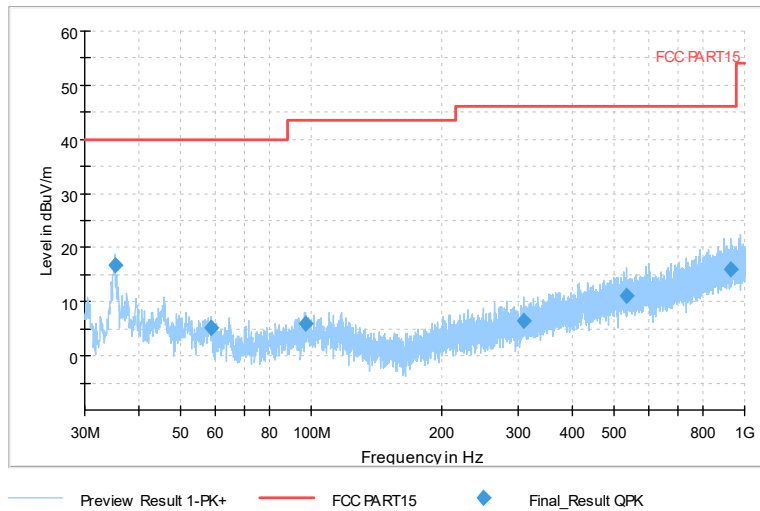

Full Spectrum

Comment

Frequency Range: 30MHz -1GHz
Detector: Av mode and PK mode
Modulation type: 802.11n(HT20)