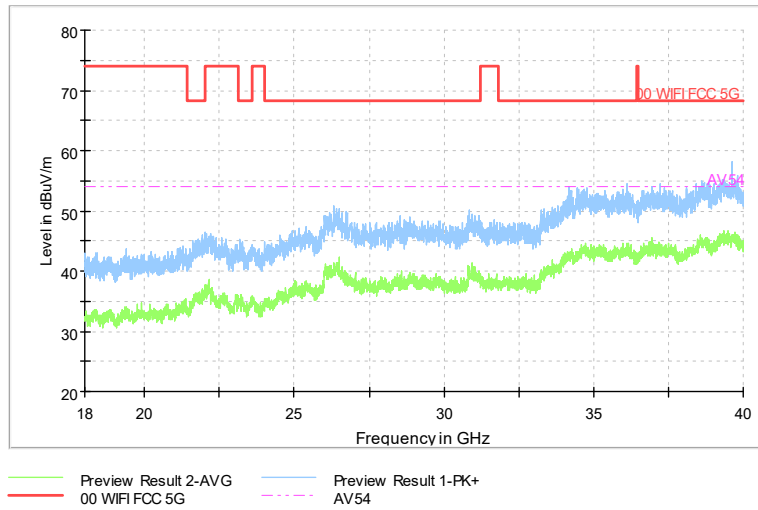

Full Spectrum

Comment

Frequency Range: 18GHz -40GHz
Detector: Av mode and PK mode
Modulation type: 802.11n(HT20)