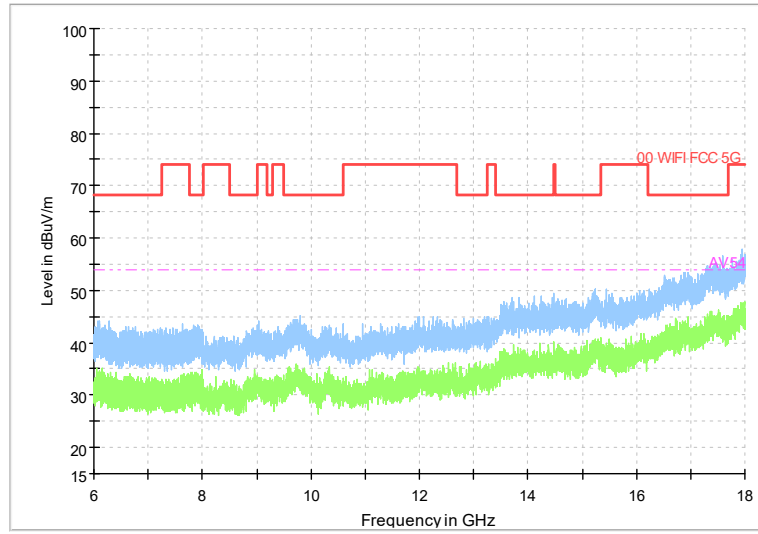

Full Spectrum

Preview Result 2-AVG (Green line)
Preview Result 1-PK+ (Blue line)
00 WIFI FCC 5G (Red line)
AV54 (Dashed Magenta line)

Comment

Frequency Range: 18GHz -40GHz
Detector: Av mode and PK mode
Modulation type: 802.11n(HT20)

Full Spectrum

Comment

Frequency Range: 30MHz -1GHz
 Detector: Av mode and PK mode
 Test Mode: 802.11ac(VHT20)

Full Spectrum

Frequency Range: 1GHz -6GHz
 Detector: Av mode and PK mode
 Test Mode: 802.11ac(VHT20)

Full Spectrum

Frequency Range: 6GHz -18GHz
Detector: Av mode and PK mode
Test Mode: 802.11ac(VHT20)

Full Spectrum

Preview Result 2-AVG Preview Result 1-PK+
00 WIFI FCC 5G AV54

Comment

Frequency Range: 18GHz -40GHz
Detector: Av mode and PK mode
Test Mode: 802.11ac(VHT20)