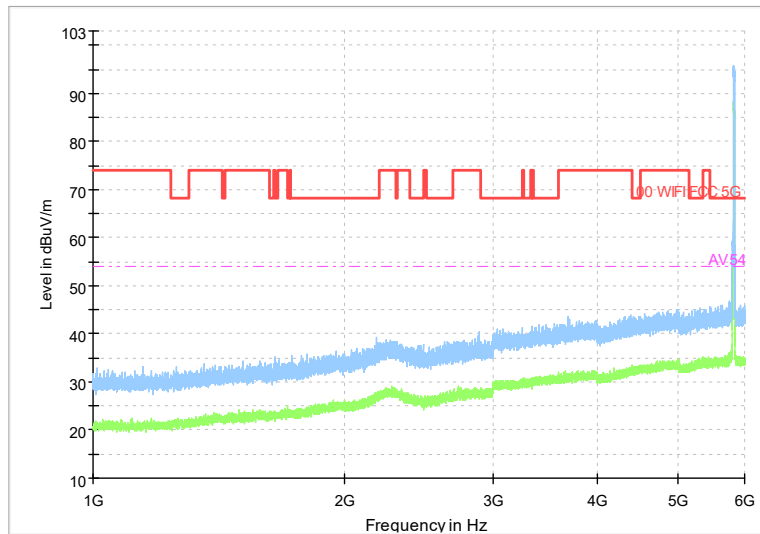

Full Spectrum

Frequency Range: 1GHz -6GHz
Detector: Av mode and PK mode
Modulation type: 802.11a

Full Spectrum

Frequency Range: 6GHz -18GHz
Detector: Av mode and PK mode
Modulation type: 802.11a

Full Spectrum

Preview Result 2-AVG Preview Result 1-PK+
00 WIFI FCC 5G AV54

Comment

Frequency Range: 18GHz -40GHz
Detector: Av mode and PK mode
Modulation type: 802.11a

Full Spectrum

Comment

Frequency Range: 30MHz -1GHz
Detector: Av mode and PK mode
Modulation type: 802.11n(HT20)

Full Spectrum

Frequency Range: 1GHz -6GHz
Detector: Av mode and PK mode
Modulation type: 802.11n(HT20)

Full Spectrum

Frequency Range: 6GHz -18GHz
Detector: Av mode and PK mode
Modulation type: 802.11n(HT20)

Full Spectrum

Preview Result 2-AVG (Green line)
Preview Result 1-PK+ (Blue line)
00 WIFI FCC 5G (Red line)
AV54 (Dashed Magenta line)

Comment

Frequency Range: 18GHz -40GHz
Detector: Av mode and PK mode
Modulation type: 802.11n(HT20)