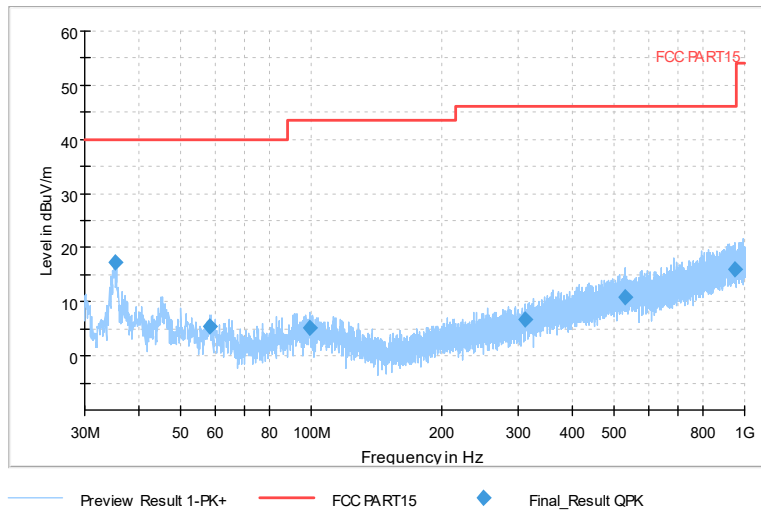

Full Spectrum

Comment

Frequency Range: 30MHz -1GHz
Detector: Av mode and PK mode
Modulation type: 802.11a