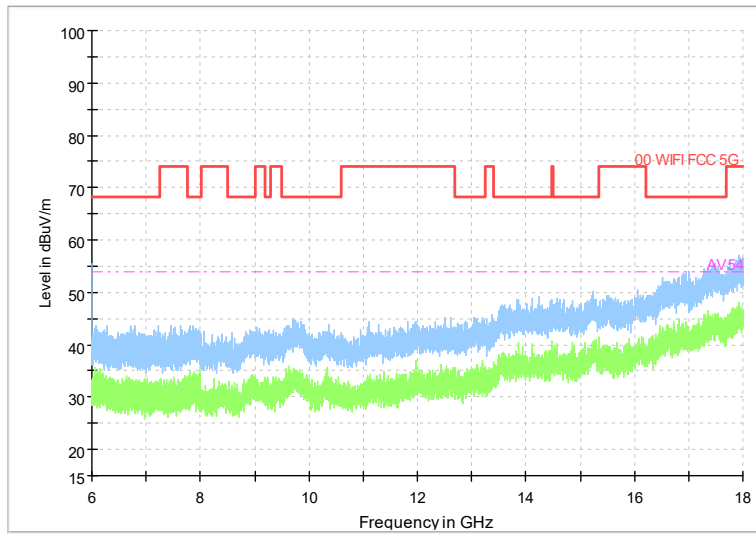

Full Spectrum

Frequency Range: 6GHz -18GHz
Detector: Av mode and PK mode
Test Mode: 802.11ac(VHT40)

Full Spectrum

Preview Result 2-AVG Preview Result 1-PK+
00 WIFI FCC 5G AV54

Comment

Frequency Range: 18GHz -40GHz
Detector: Av mode and PK mode
Test Mode: 802.11ac(VHT40)

Carrier frequency (MHz): 5775
Channel No.:155

Full Spectrum

Comment

Frequency Range: 30MHz -1GHz
 Detector: Av mode and PK mode
 Test Mode: 802.11ac(VHT80)

Full Spectrum

Frequency Range: 1GHz -6GHz
 Detector: Av mode and PK mode
 Test Mode: 802.11ac(VHT80)

Full Spectrum

Frequency Range: 6GHz -18GHz
Detector: Av mode and PK mode
Test Mode: 802.11ac(VHT80)

Full Spectrum

Preview Result 2-AVG Preview Result 1-PK+
00 WIFI FCC 5G AV54

Comment

Frequency Range: 18GHz -40GHz
Detector: Av mode and PK mode
Test Mode: 802.11ac(VHT80)