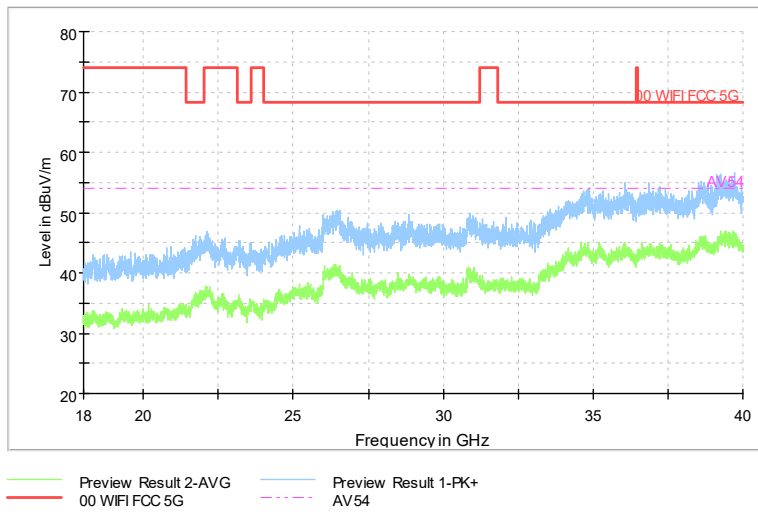

Full Spectrum

Comment

Frequency Range: 30MHz -1GHz
Detector: Av mode and PK mode
Test Mode: 802.11ac(VHT20)

Full Spectrum

Frequency Range: 1GHz -6GHz
Detector: Av mode and PK mode
Test Mode: 802.11ac(VHT20)

Full Spectrum

Comment

Frequency Range: 6GHz -18GHz
Detector: Av mode and PK mode
Test Mode: 802.11ac(VHT20)

Full Spectrum

Comment

Frequency Range: 18GHz -40GHz
Detector: Av mode and PK mode
Test Mode: 802.11ac(VHT20)