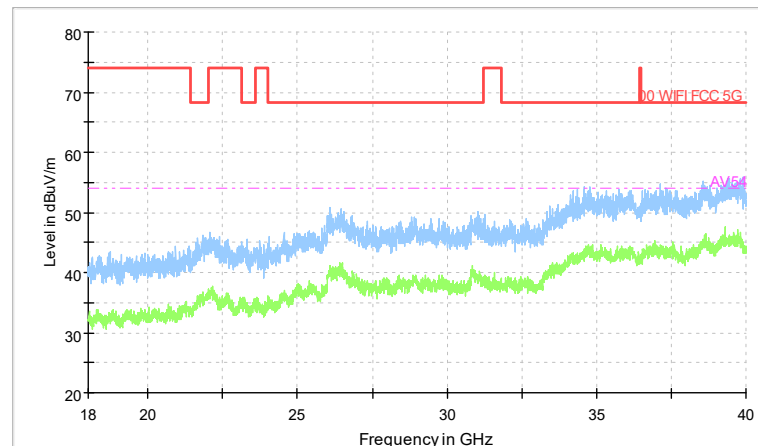

Full Spectrum

Comment

Frequency Range: 30MHz -1GHz
 Detector: Av mode and PK mode
 Modulation type: 802.11n(HT20)

Full Spectrum

Frequency Range: 1GHz -6GHz
 Detector: Av mode and PK mode
 Modulation type: 802.11n(HT20)

Full Spectrum

Frequency Range: 6GHz -18GHz
Detector: Av mode and PK mode
Modulation type: 802.11n(HT20)

Full Spectrum

Preview Result 2-AVG 00 WIFI FCC 5G Preview Result 1-PK+ AV54

Comment

Frequency Range: 18GHz -40GHz
Detector: Av mode and PK mode
Modulation type: 802.11n(HT20)