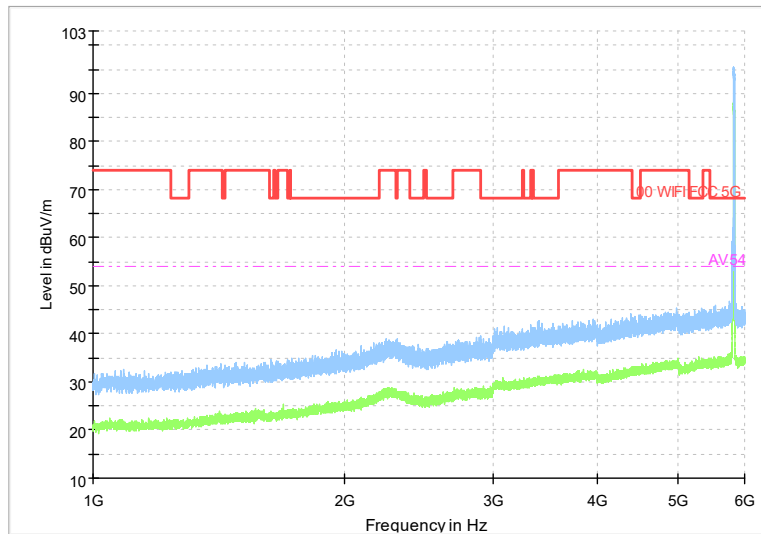

Full Spectrum

Frequency Range: 1GHz -6GHz
Detector: Av mode and PK mode
Modulation type: 802.11n(HT20)

Full Spectrum

Frequency Range: 6GHz -18GHz
Detector: Av mode and PK mode
Modulation type: 802.11n(HT20)

Full Spectrum

Preview Result 2-AVG (Green line)
Preview Result 1-PK+ (Blue line)
00 WIFI FCC 5G (Red line)
AV54 (Dashed Magenta line)

Comment

Frequency Range: 18GHz -40GHz
Detector: Av mode and PK mode
Modulation type: 802.11n(HT20)

Full Spectrum

Comment

Frequency Range: 30MHz -1GHz
 Detector: Av mode and PK mode
 Test Mode: 802.11ac(VHT20)

Full Spectrum

Frequency Range: 1GHz -6GHz
 Detector: Av mode and PK mode
 Test Mode: 802.11ac(VHT20)

Full Spectrum

Frequency Range: 6GHz -18GHz
Detector: Av mode and PK mode
Test Mode: 802.11ac(VHT20)

Full Spectrum

Preview Result 2-AVG Preview Result 1-PK+
00 WIFI FCC 5G AV54

Comment

Frequency Range: 18GHz -40GHz
Detector: Av mode and PK mode
Test Mode: 802.11ac(VHT20)