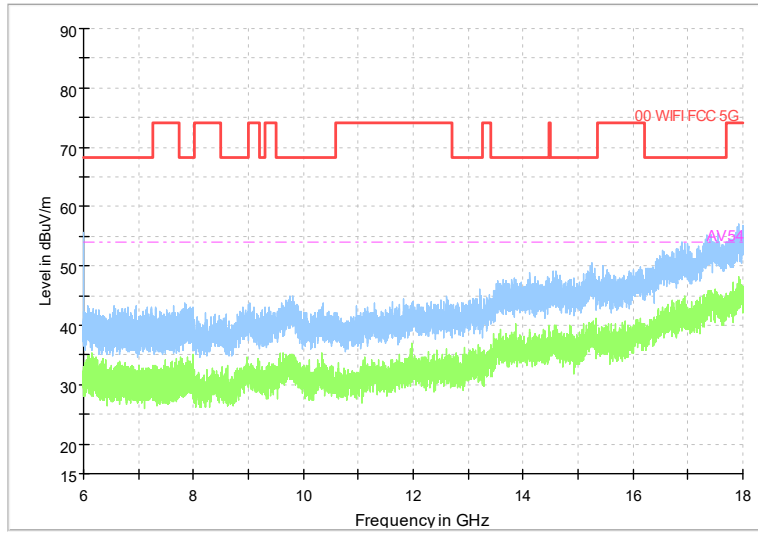

Full Spectrum

Frequency Range: 30MHz -1GHz
Detector: Av mode and PK mode
Test Mode: 802.11ac(VHT40)

Full Spectrum

Frequency Range: 1GHz -6GHz
Detector: Av mode and PK mode
Test Mode: 802.11ac(VHT40)

Full Spectrum

Frequency Range: 6GHz -18GHz
Detector: Av mode and PK mode
Test Mode: 802.11ac(VHT40)

Full Spectrum

Preview Result 2-AVG Preview Result 1-PK+
00 WIFI FCC 5G AV54

Comment

Frequency Range: 18GHz -40GHz
Detector: Av mode and PK mode
Test Mode: 802.11ac(VHT40)