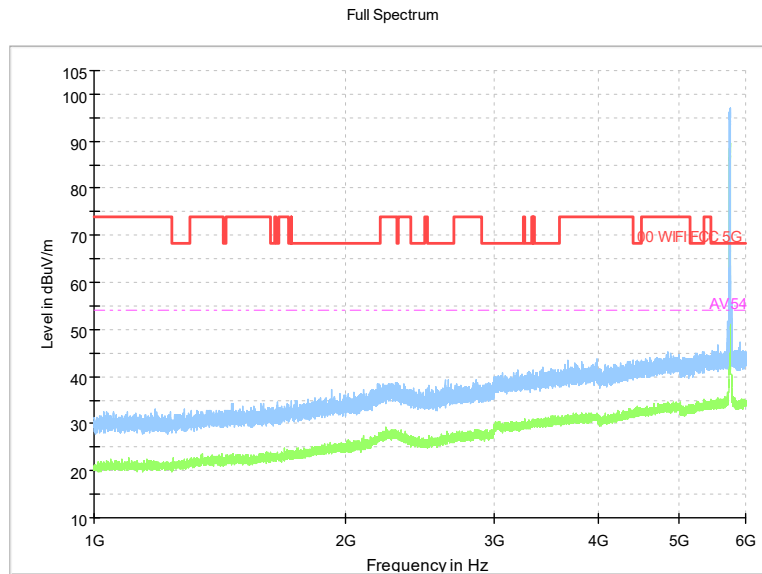

Frequency Range: 1GHz -6GHz
Detector: Av mode and PK mode
Modulation type: 802.11a