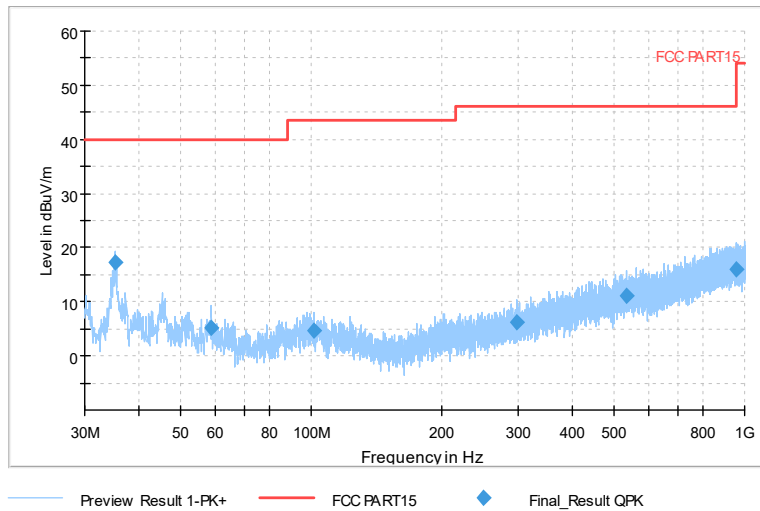

Full Spectrum

Comment

Frequency Range: 30MHz -1GHz
Detector: Av mode and PK mode
Modulation type: 802.11n(HT40)