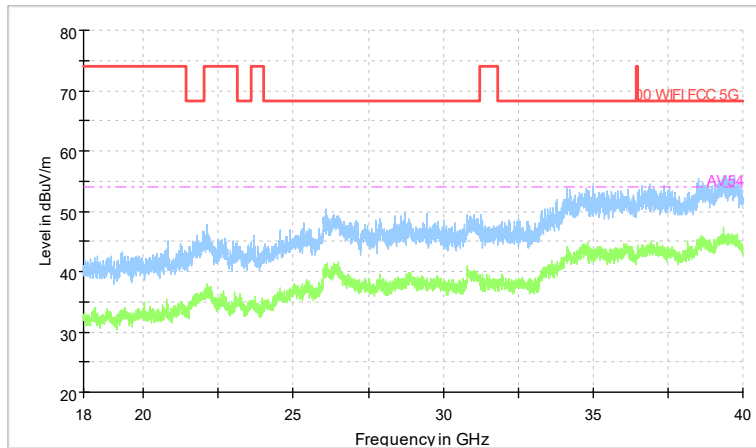

Frequency Range: 6GHz -18GHz
Detector: Av mode and PK mode
Test Mode: 802.11ac(VHT40)

Full Spectrum

Preview Result 2-AVG Preview Result 1-PK+
00 WIFI FCC 5G AV54

Comment

Frequency Range: 18GHz -40GHz
Detector: Av mode and PK mode
Test Mode: 802.11ac(VHT40)

Carrier frequency (MHz): 5530
Channel No.:106

Full Spectrum

Comment

Frequency Range: 30MHz -1GHz
Detector: Av mode and PK mode
Test Mode: 802.11ac(VHT80)

Full Spectrum

Frequency Range: 1GHz -6GHz
Detector: Av mode and PK mode
Test Mode: 802.11ac(VHT80)

Full Spectrum

Frequency Range: 6GHz -18GHz
Detector: Av mode and PK mode
Test Mode: 802.11ac(VHT80)

Full Spectrum

Preview Result 2-AVG Preview Result 1-PK+
00-WIFI-FCC-5G AV54

Comment

Frequency Range: 18GHz -40GHz
Detector: Av mode and PK mode
Test Mode: 802.11ac(VHT80)