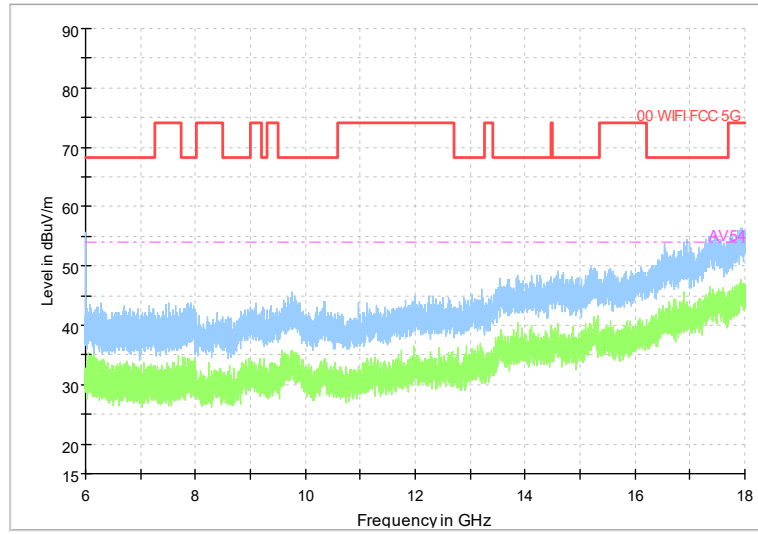

Full Spectrum

Frequency Range: 6GHz -18GHz
Detector: Av mode and PK mode
Test Mode: 802.11ac(VHT80)

Full Spectrum

Preview Result 2-AVG Preview Result 1-PK+
00 WIFI FCC 5G AV54

Comment

Frequency Range: 18GHz -40GHz
Detector: Av mode and PK mode
Test Mode: 802.11ac(VHT80)

Carrier frequency (MHz): 5745
Channel No.:149

Comment

Frequency Range: 30MHz -1GHz
 Detector: Av mode and PK mode
 Modulation type: 802.11a

Frequency Range: 1GHz -6GHz
 Detector: Av mode and PK mode
 Modulation type: 802.11a

Full Spectrum

Frequency Range: 6GHz -18GHz
Detector: Av mode and PK mode
Modulation type: 802.11a

Full Spectrum

Preview Result 2-AVG Preview Result 1-PK+
00 WIFI FCC 5G AV54

Comment

Frequency Range: 18GHz -40GHz
Detector: Av mode and PK mode
Modulation type: 802.11a