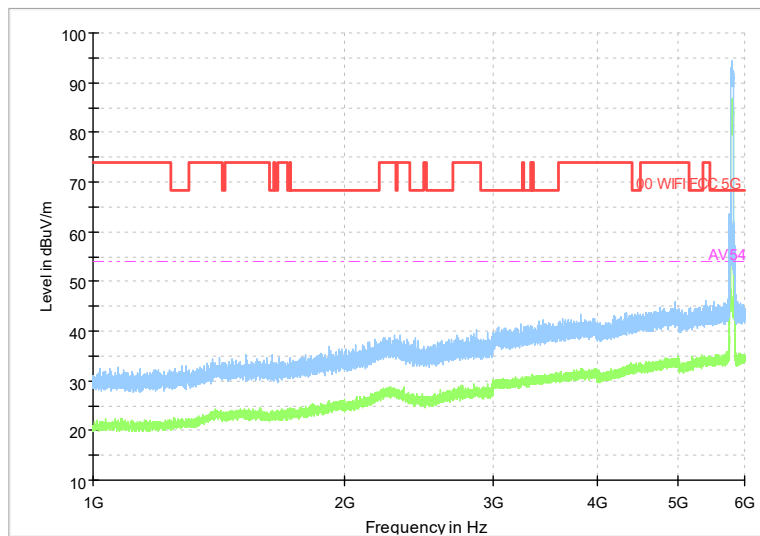

Carrier frequency (MHz): 5795
Channel No.:159

Full Spectrum

Comment

Frequency Range: 30MHz -1GHz
Detector: Av mode and PK mode
Modulation type: 802.11n(HT40)

Full Spectrum

Frequency Range: 1GHz -6GHz
Detector: Av mode and PK mode
Modulation type: 802.11n(HT40)

Full Spectrum

Frequency Range: 6GHz -18GHz
Detector: Av mode and PK mode
Modulation type: 802.11n(HT40)

Full Spectrum

Preview Result 2-AVG Preview Result 1-PK+
00-WIFI-FCC-5G AV54

Comment

Frequency Range: 18GHz -40GHz
Detector: Av mode and PK mode
Modulation type: 802.11n(HT40)

Full Spectrum

Comment

Frequency Range: 30MHz -1GHz
 Detector: Av mode and PK mode
 Test Mode: 802.11ac(VHT40)

Full Spectrum

Frequency Range: 1GHz -6GHz
 Detector: Av mode and PK mode
 Test Mode: 802.11ac(VHT40)

Full Spectrum

Frequency Range: 6GHz -18GHz
Detector: Av mode and PK mode
Test Mode: 802.11ac(VHT40)

Full Spectrum

Preview Result 2-AVG Preview Result 1-PK+
00 WIFI FCC 5G AV54

Comment

Frequency Range: 18GHz -40GHz
Detector: Av mode and PK mode
Test Mode: 802.11ac(VHT40)