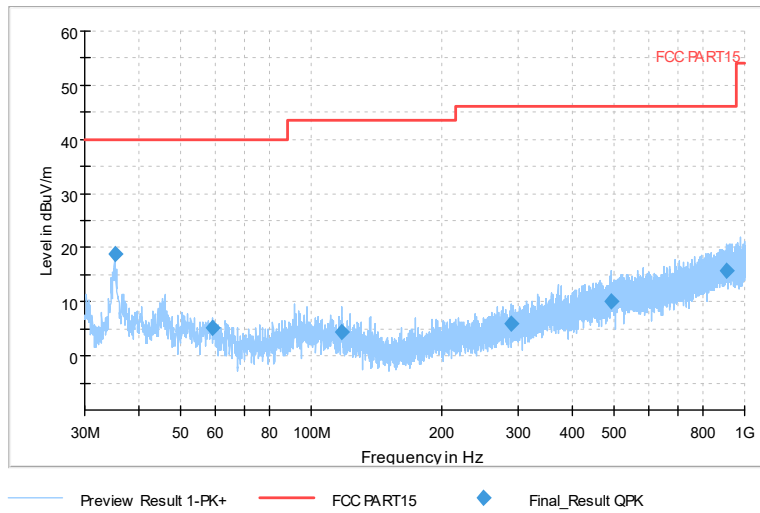

Full Spectrum

Comment

Frequency Range: 30MHz -1GHz
Detector: Av mode and PK mode
Test Mode: 802.11ac(VHT20)