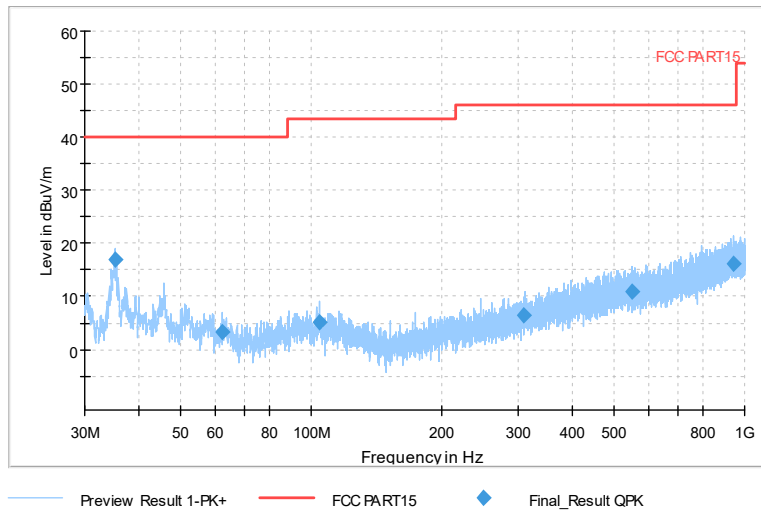

Full Spectrum

Frequency Range: 30MHz -1GHz
Detector: Av mode and PK mode
Test Mode: 802.11ac(VHT40)

Full Spectrum

Frequency Range: 1GHz -6GHz
Detector: Av mode and PK mode
Test Mode: 802.11ac(VHT40)

Full Spectrum

Frequency Range: 6GHz -18GHz
Detector: Av mode and PK mode
Test Mode: 802.11ac(VHT40)

Full Spectrum

Preview Result 2-AVG Preview Result 1-PK+
00 WIFI FCC 5G AV54

Comment

Frequency Range: 18GHz -40GHz
Detector: Av mode and PK mode
Test Mode: 802.11ac(VHT40)