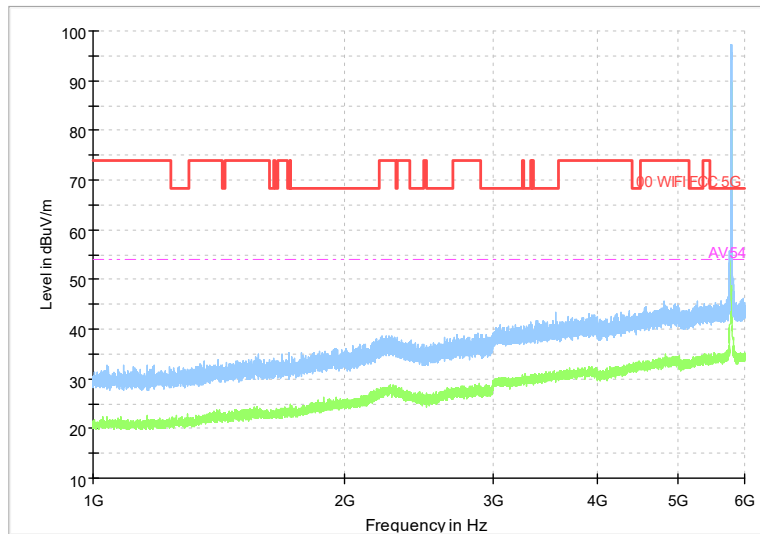

Full Spectrum

Frequency Range: 6GHz -18GHz
Detector: Av mode and PK mode
Modulation type: 802.11n(HT20)

Full Spectrum

Preview Result 2-AVG 00 WIFI FCC 5G Preview Result 1-PK+ AV54

Comment

Frequency Range: 18GHz -40GHz
Detector: Av mode and PK mode
Modulation type: 802.11n(HT20)

Full Spectrum

Comment

Frequency Range: 30MHz -1GHz
 Detector: Av mode and PK mode
 Test Mode: 802.11ac(VHT20)

Full Spectrum

Frequency Range: 1GHz -6GHz
 Detector: Av mode and PK mode
 Test Mode: 802.11ac(VHT20)

Full Spectrum

Frequency Range: 6GHz -18GHz
Detector: Av mode and PK mode
Test Mode: 802.11ac(VHT20)

Full Spectrum

Preview Result 2-AVG (Green line)
00 WIFI FCC 5G (Red line)
Preview Result 1-PK+ (Blue line)
AV54 (Magenta dashed line)