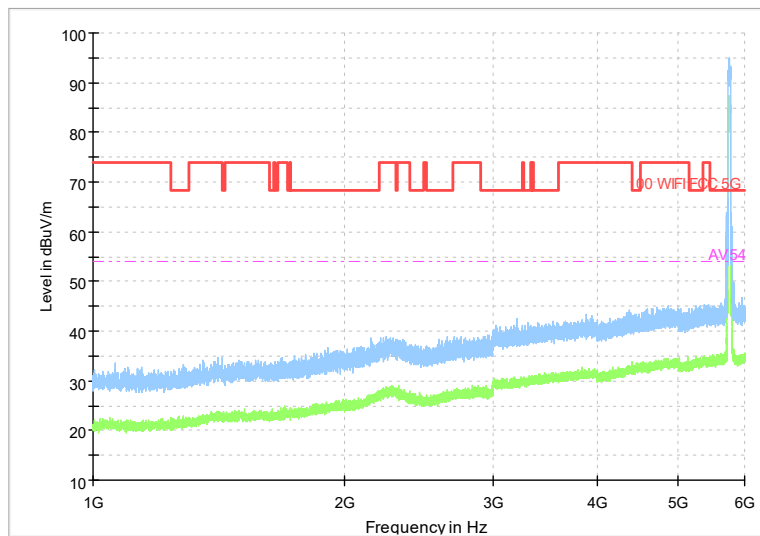

Full Spectrum

Frequency Range: 6GHz -18GHz
Detector: Av mode and PK mode
Test Mode: 802.11ac(VHT20)

Full Spectrum

Preview Result 2-AVG Preview Result 1-PK+
00 WIFI FCC 5G AV54

Comment

Frequency Range: 18GHz -40GHz
Detector: Av mode and PK mode
Test Mode: 802.11ac(VHT20)

Carrier frequency (MHz): 5755
Channel No.:151

Full Spectrum

Comment

Frequency Range: 30MHz -1GHz
Detector: Av mode and PK mode
Modulation type: 802.11n(HT40)

Full Spectrum

Frequency Range: 1GHz -6GHz
Detector: Av mode and PK mode
Modulation type: 802.11n(HT40)

Full Spectrum

Frequency Range: 6GHz -18GHz
Detector: Av mode and PK mode
Modulation type: 802.11n(HT40)

Full Spectrum

Preview Result 2-AVG Preview Result 1-PK+
00 WIFI FCC 5G AV54

Comment

Frequency Range: 18GHz -40GHz
Detector: Av mode and PK mode
Modulation type: 802.11n(HT40)