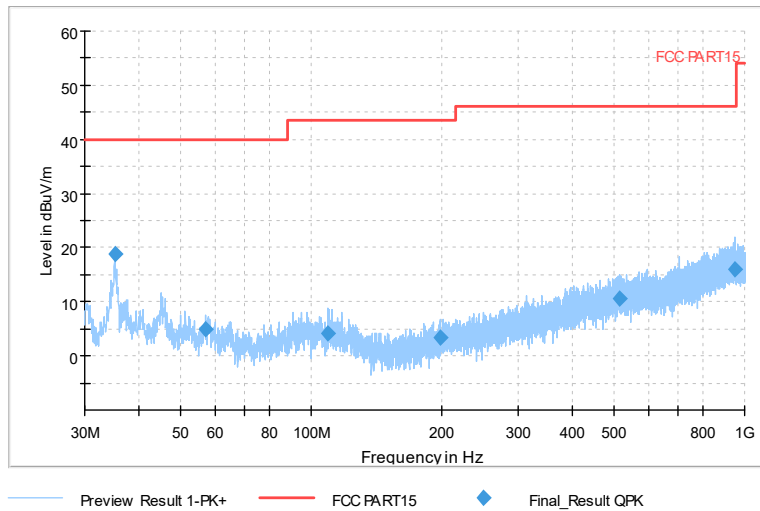

Full Spectrum

Frequency Range: 1GHz -6GHz
Detector: Av mode and PK mode
Modulation type: 802.11a

Full Spectrum

Frequency Range: 6GHz -18GHz
Detector: Av mode and PK mode
Modulation type: 802.11a

Full Spectrum

Preview Result 2-AVG Preview Result 1-PK+
00 WIFI FCC 5G AV54

Comment

Frequency Range: 18GHz -40GHz
Detector: Av mode and PK mode
Modulation type: 802.11a

Full Spectrum

Comment

Frequency Range: 30MHz -1GHz
Detector: Av mode and PK mode
Modulation type: 802.11n(HT20)