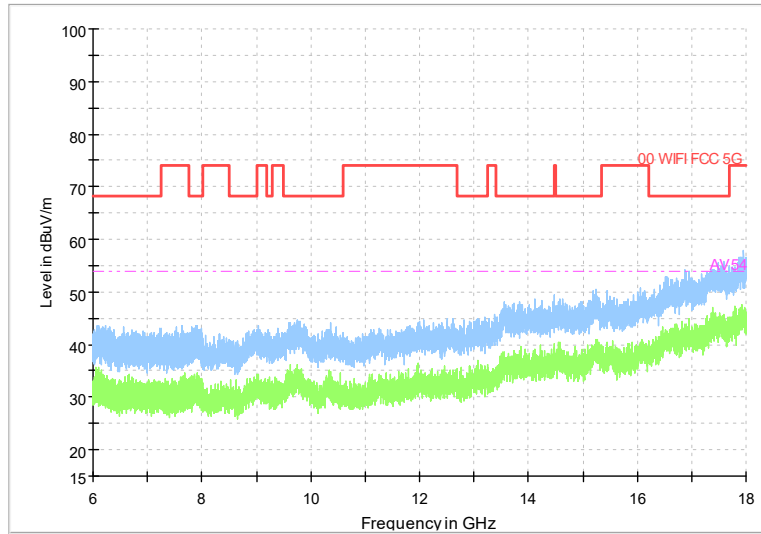

Full Spectrum

Frequency Range: 6GHz -18GHz
Detector: Av mode and PK mode
Test Mode: 802.11ac(VHT80)

Full Spectrum

Preview Result 2-AVG Preview Result 1-PK+
00 WIFI FCC 5G AV54

Comment

Frequency Range: 18GHz -40GHz
Detector: Av mode and PK mode
Test Mode: 802.11ac(VHT80)

Carrier frequency (MHz): 5690
Channel No.:138

Full Spectrum

Comment

Frequency Range: 30MHz -1GHz
Detector: Av mode and PK mode
Test Mode: 802.11ac(VHT80)

Full Spectrum

Frequency Range: 1GHz -6GHz
Detector: Av mode and PK mode
Test Mode: 802.11ac(VHT80)