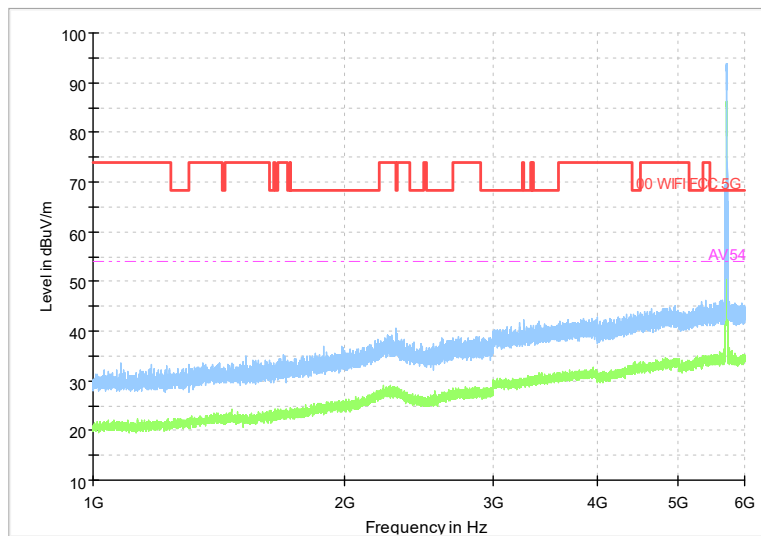

Carrier frequency (MHz): 5710
Channel No.:142

Full Spectrum

Frequency Range: 30MHz -1GHz
Detector: Av mode and PK mode
Modulation type: 802.11n(HT40)

Full Spectrum

Frequency Range: 1GHz -6GHz
Detector: Av mode and PK mode
Modulation type: 802.11n(HT40)

Full Spectrum

Frequency Range: 6GHz -18GHz
Detector: Av mode and PK mode
Modulation type: 802.11n(HT40)

Full Spectrum

Preview Result 2-AVG Preview Result 1-PK+
00 WIFI FCC 5G AV54

Comment

Frequency Range: 18GHz -40GHz
Detector: Av mode and PK mode
Modulation type: 802.11n(HT40)

Full Spectrum

Frequency Range: 30MHz -1GHz
Detector: Av mode and PK mode
Test Mode: 802.11ac(VHT40)

Full Spectrum

Frequency Range: 1GHz -6GHz
Detector: Av mode and PK mode
Test Mode: 802.11ac(VHT40)

Full Spectrum