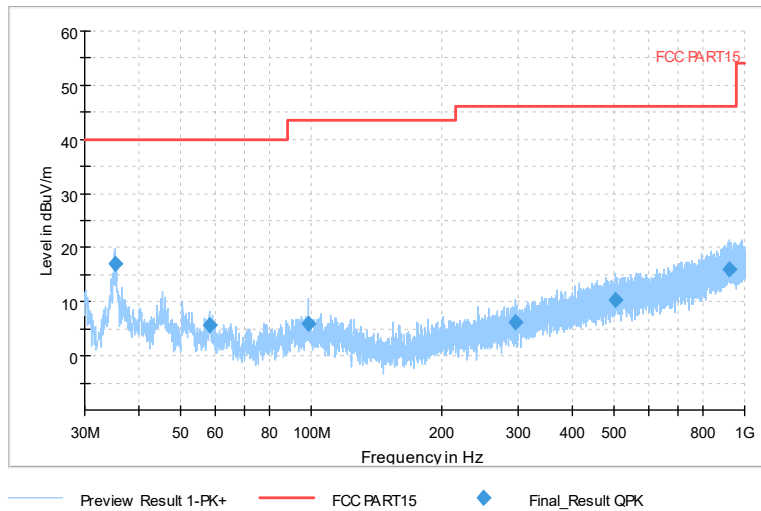

Full Spectrum

Comment

Frequency Range: 30MHz -1GHz
Detector: Av mode and PK mode
Modulation type: 802.11n(HT20)