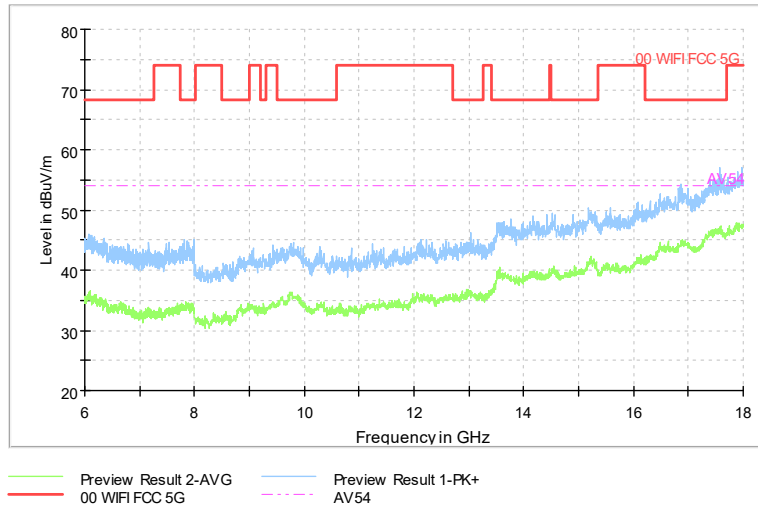

Full Spectrum

Comment

Frequency Range: 6GHz -18GHz
Detector: Av mode and PK mode
Modulation type: 802.11n(HT20)

Full Spectrum

Comment

Frequency Range: 18GHz -40GHz
Detector: Av mode and PK mode
Modulation type: 802.11n(HT20)

Full Spectrum

Comment

Frequency Range: 30MHz -1GHz
Detector: Av mode and PK mode
Test Mode: 802.11ac(VHT20)

Full Spectrum

Frequency Range: 1GHz -6GHz
Detector: Av mode and PK mode
Test Mode: 802.11ac(VHT20)

Full Spectrum

Comment

Frequency Range: 6GHz -18GHz
Detector: Av mode and PK mode
Test Mode: 802.11ac(VHT20)

Full Spectrum

Comment

Frequency Range: 18GHz -40GHz
Detector: Av mode and PK mode
Test Mode: 802.11ac(VHT20)