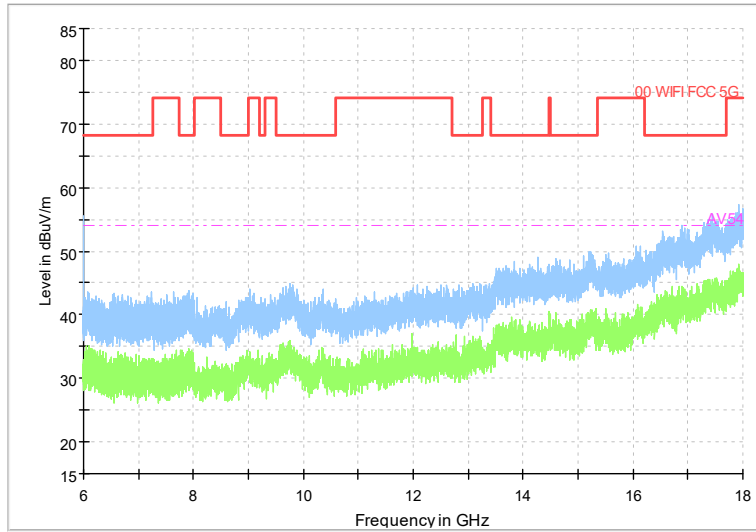

Frequency Range: 6GHz -18GHz
Detector: Av mode and PK mode
Test Mode: 802.11ac(VHT40)

Full Spectrum

Preview Result 2-AVG Preview Result 1-PK+
00 WIFI FCC 5G AV54

Comment

Frequency Range: 18GHz -40GHz
Detector: Av mode and PK mode
Test Mode: 802.11ac(VHT40)

Carrier frequency (MHz): 5530
Channel No.:106

Full Spectrum

Comment

Frequency Range: 30MHz -1GHz
Detector: Av mode and PK mode
Test Mode: 802.11ac(VHT80)

Full Spectrum

Frequency Range: 1GHz -6GHz
Detector: Av mode and PK mode
Test Mode: 802.11ac(VHT80)

Full Spectrum

Frequency Range: 6GHz -18GHz
Detector: Av mode and PK mode
Test Mode: 802.11ac(VHT80)

Full Spectrum

Preview Result 2-AVG Preview Result 1-PK+
00-WIFI-FCC-5G AV54

Comment

Frequency Range: 18GHz -40GHz
Detector: Av mode and PK mode
Test Mode: 802.11ac(VHT80)