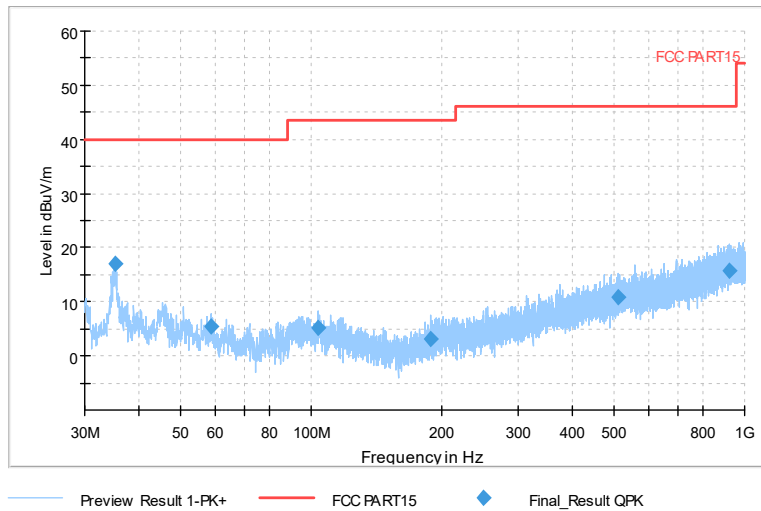

Full Spectrum

Frequency Range: 6GHz -18GHz
Detector: Av mode and PK mode
Test Mode: 802.11ac(VHT80)

Full Spectrum

Preview Result 2-AVG Preview Result 1-PK+
00 WIFI FCC 5G AV54

Comment

Frequency Range: 18GHz -40GHz
Detector: Av mode and PK mode
Test Mode: 802.11ac(VHT80)

Carrier frequency (MHz): 5690
Channel No.:138

Full Spectrum

Comment

Frequency Range: 30MHz -1GHz
Detector: Av mode and PK mode
Test Mode: 802.11ac(VHT80)

Full Spectrum

Frequency Range: 1GHz -6GHz
Detector: Av mode and PK mode
Test Mode: 802.11ac(VHT80)