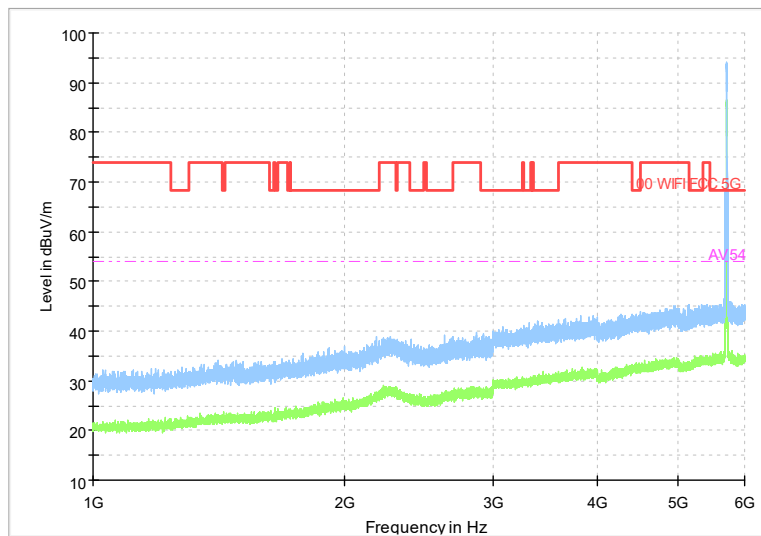

Full Spectrum

Frequency Range: 30MHz -1GHz
Detector: Av mode and PK mode
Test Mode: 802.11ac(VHT40)

Full Spectrum

Frequency Range: 1GHz -6GHz
Detector: Av mode and PK mode
Test Mode: 802.11ac(VHT40)

Full Spectrum

Frequency Range: 6GHz -18GHz
Detector: Av mode and PK mode
Test Mode: 802.11ac(VHT40)

Full Spectrum

Preview Result 2-AVG Preview Result 1-PK+
00 WIFI FCC 5G AV54

Comment

Frequency Range: 18GHz -40GHz
Detector: Av mode and PK mode
Test Mode: 802.11ac(VHT40)

Carrier frequency (MHz): 5710
Channel No.:142

Full Spectrum

Frequency Range: 30MHz -1GHz
Detector: Av mode and PK mode
Modulation type: 802.11n(HT40)

Full Spectrum

Frequency Range: 1GHz -6GHz
Detector: Av mode and PK mode
Modulation type: 802.11n(HT40)