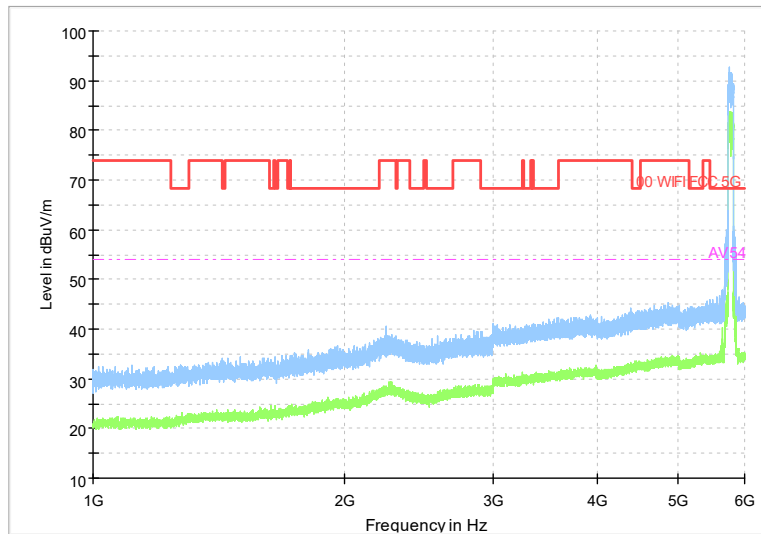

Full Spectrum

Frequency Range: 6GHz -18GHz
Detector: Av mode and PK mode
Test Mode: 802.11ac(VHT40)

Full Spectrum

Preview Result 2-AVG Preview Result 1-PK+
00 WIFI FCC 5G AV54

Comment

Frequency Range: 18GHz -40GHz
Detector: Av mode and PK mode
Test Mode: 802.11ac(VHT40)

Carrier frequency (MHz): 5775
Channel No.:155

Full Spectrum

Comment

Frequency Range: 30MHz -1GHz
 Detector: Av mode and PK mode
 Test Mode: 802.11ac(VHT80)

Full Spectrum

Frequency Range: 1GHz -6GHz
 Detector: Av mode and PK mode
 Test Mode: 802.11ac(VHT80)

Full Spectrum

Frequency Range: 6GHz -18GHz
Detector: Av mode and PK mode
Test Mode: 802.11ac(VHT80)

Full Spectrum

Preview Result 2-AVG Preview Result 1-PK+
00 WIFI FCC 5G AV54

Comment

Frequency Range: 18GHz -40GHz
Detector: Av mode and PK mode
Test Mode: 802.11ac(VHT80)