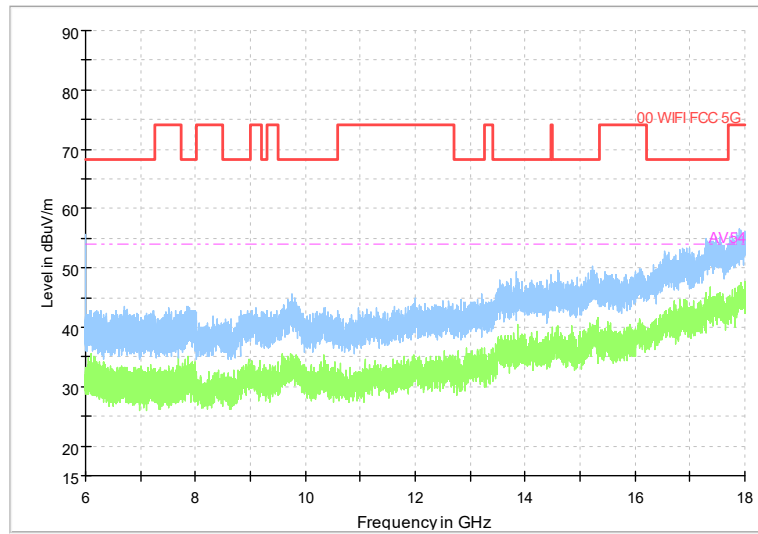

Full Spectrum

Frequency Range: 6GHz -18GHz
Detector: Av mode and PK mode
Test Mode: 802.11ac(VHT80)

Full Spectrum

Preview Result 2-AVG Preview Result 1-PK+
00-WIFI-FCC-5G AV54

Comment

Frequency Range: 18GHz -40GHz
Detector: Av mode and PK mode
Test Mode: 802.11ac(VHT80)

Carrier frequency (MHz): 5610
Channel No.:122

Comment

Frequency Range: 30MHz -1GHz
Detector: Av mode and PK mode
Test Mode: 802.11ac(VHT80)

Frequency Range: 1GHz -6GHz
Detector: Av mode and PK mode
Test Mode: 802.11ac(VHT80)

Full Spectrum

Frequency Range: 6GHz -18GHz
Detector: Av mode and PK mode
Test Mode: 802.11ac(VHT80)

Full Spectrum

Preview Result 2-AVG Preview Result 1-PK+
00 WIFI FCC 5G AV54

Comment

Frequency Range: 18GHz -40GHz
Detector: Av mode and PK mode
Test Mode: 802.11ac(VHT80)