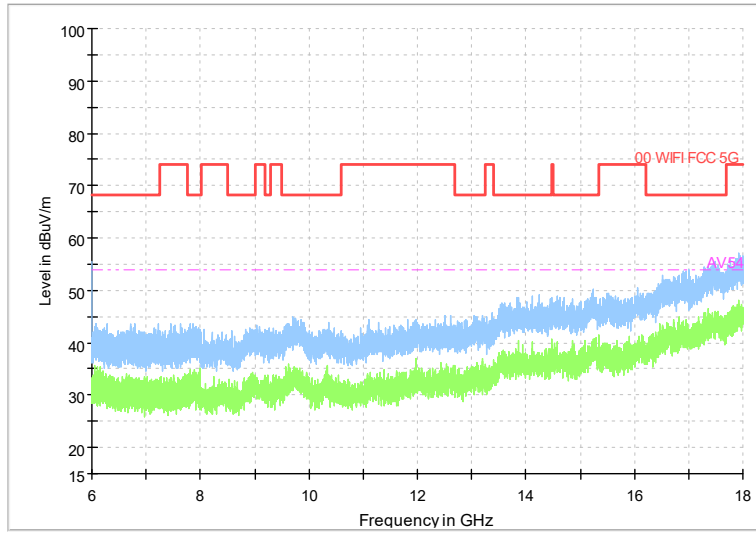

Full Spectrum

Frequency Range: 6GHz -18GHz
Detector: Av mode and PK mode
Test Mode: 802.11ac(VHT20)

Full Spectrum

Preview Result 2-AVG (Green line)
00 WIFI FCC 5G (Red line)
Preview Result 1-PK+ (Blue line)
AV54 (Magenta dashed line)

Comment

Frequency Range: 18GHz -40GHz
Detector: Av mode and PK mode
Test Mode: 802.11ac(VHT20)

Carrier frequency (MHz): 5825
Channel No.:165

Full Spectrum

Comment

Frequency Range: 30MHz -1GHz
Detector: Av mode and PK mode
Modulation type: 802.11a

Full Spectrum

Frequency Range: 1GHz -6GHz
Detector: Av mode and PK mode
Modulation type: 802.11a

Full Spectrum

Frequency Range: 6GHz -18GHz
Detector: Av mode and PK mode
Modulation type: 802.11a

Full Spectrum