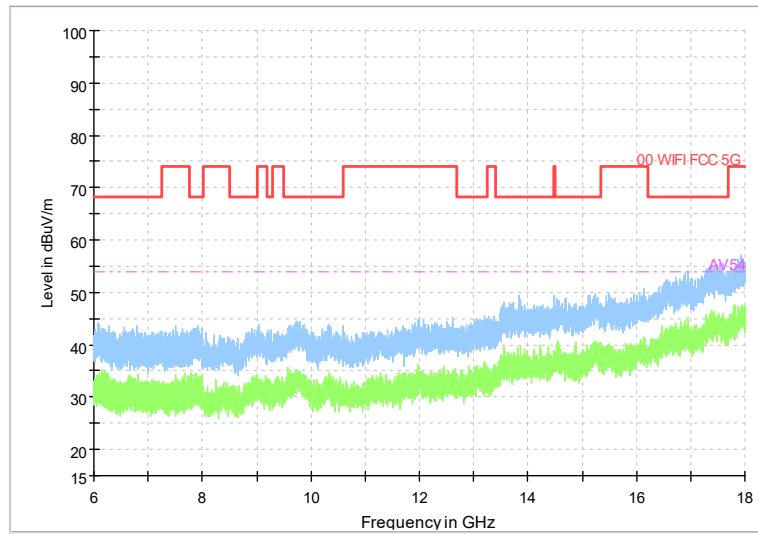

Full Spectrum

Comment

Frequency Range: 30MHz -1GHz
 Detector: Av mode and PK mode
 Modulation type: 802.11n(HT20)

Full Spectrum

Frequency Range: 1GHz -6GHz
 Detector: Av mode and PK mode
 Modulation type: 802.11n(HT20)

Full Spectrum

Frequency Range: 6GHz -18GHz
Detector: Av mode and PK mode
Modulation type: 802.11n(HT20)

Full Spectrum

Preview Result 2-AVG 00 WIFI FCC 5G Preview Result 1-PK+ AV54

Comment

Frequency Range: 18GHz -40GHz
Detector: Av mode and PK mode
Modulation type: 802.11n(HT20)