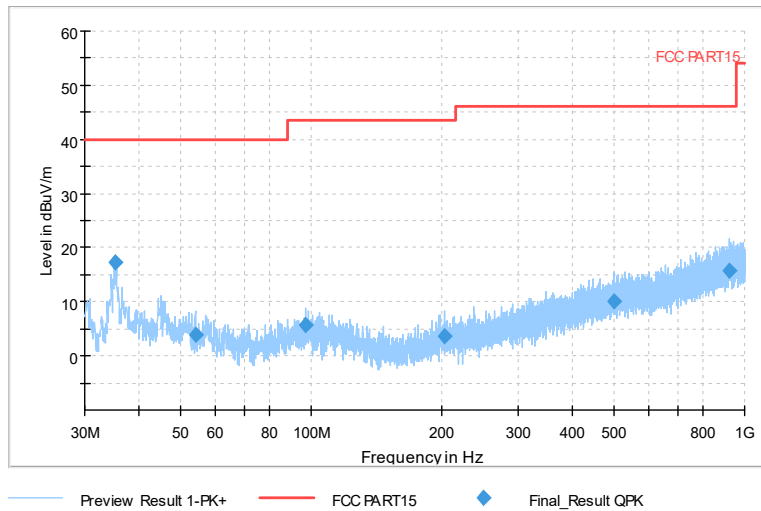

Full Spectrum

Comment

Frequency Range: 30MHz -1GHz
Detector: Av mode and PK mode
Modulation type: 802.11n(HT40)