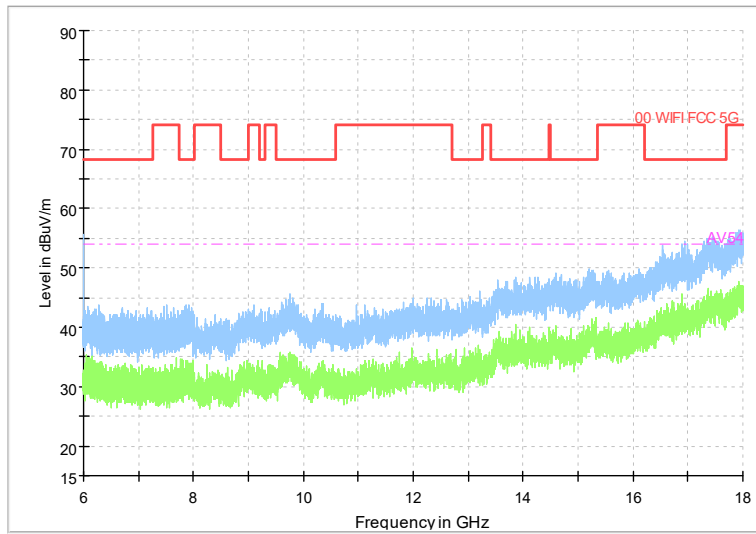

Full Spectrum

Frequency Range: 6GHz -18GHz
Detector: Av mode and PK mode
Modulation type: 802.11n(HT20)

Full Spectrum

Preview Result 2-AVG 00 WIFI FCC 5G Preview Result 1-PK+ AV54

Comment

Frequency Range: 18GHz -40GHz
Detector: Av mode and PK mode
Modulation type: 802.11n(HT20)

Full Spectrum

Comment

Frequency Range: 30MHz -1GHz
 Detector: Av mode and PK mode
 Test Mode: 802.11ac(VHT20)

Full Spectrum

Frequency Range: 1GHz -6GHz
 Detector: Av mode and PK mode
 Test Mode: 802.11ac(VHT20)

Full Spectrum

Frequency Range: 6GHz -18GHz
Detector: Av mode and PK mode
Test Mode: 802.11ac(VHT20)

Full Spectrum

Preview Result 2-AVG (Green line)
00 WIFI FCC 5G (Red line)
Preview Result 1-PK+ (Blue line)
AV54 (Magenta dashed line)