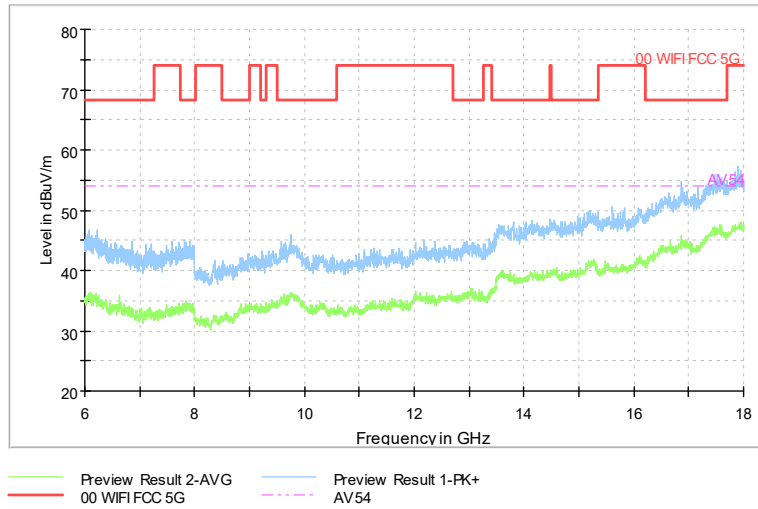

Full Spectrum

Comment

Frequency Range: 6GHz -18GHz
Detector: Av mode and PK mode
Test Mode: 802.11ac(VHT20)