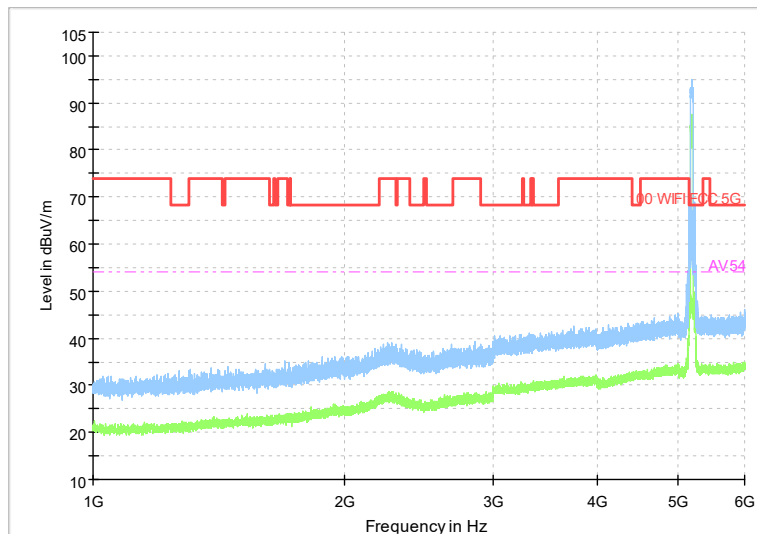

Full Spectrum

Frequency Range: 6GHz -18GHz  
Detector: Av mode and PK mode  
Modulation type: 802.11n(HT40)

Full Spectrum

Frequency Range: 18GHz -40GHz  
Detector: Av mode and PK mode  
Modulation type: 802.11n(HT40)

Full Spectrum

Comment

Frequency Range: 30MHz -1GHz  
Detector: Av mode and PK mode  
Test Mode: 802.11ac(VHT40)

Full Spectrum

Frequency Range: 1GHz -6GHz  
Detector: Av mode and PK mode  
Test Mode: 802.11ac(VHT40)