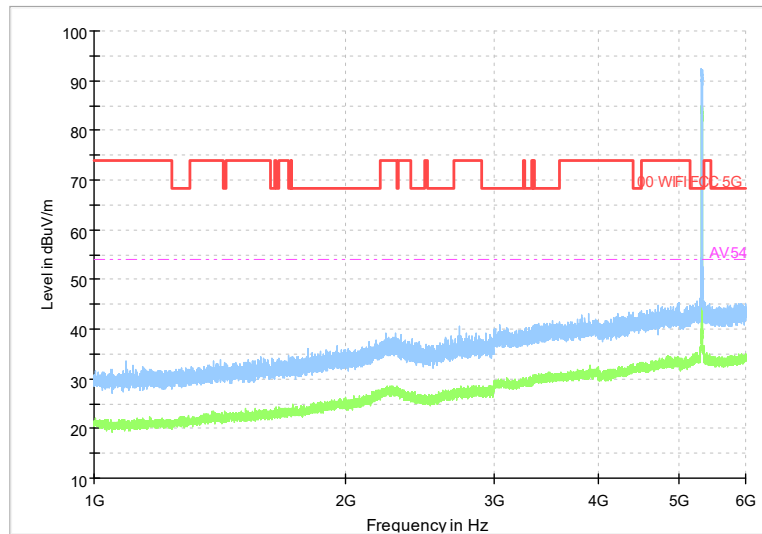

Full Spectrum

Comment

Frequency Range: 30MHz -1GHz  
 Detector: Av mode and PK mode  
 Modulation type: 802.11n(HT20)

Full Spectrum

Frequency Range: 1GHz -6GHz  
 Detector: Av mode and PK mode  
 Modulation type: 802.11n(HT20)

Full Spectrum

Comment

Frequency Range: 6GHz -18GHz  
Detector: Av mode and PK mode  
Modulation type: 802.11n(HT20)

Full Spectrum

Frequency Range: 18GHz -40GHz  
Detector: Av mode and PK mode  
Modulation type: 802.11n(HT20)

Full Spectrum

Comment

Frequency Range: 30MHz -1GHz  
 Detector: Av mode and PK mode  
 Test Mode: 802.11ac(VHT20)

Full Spectrum

Frequency Range: 1GHz -6GHz  
 Detector: Av mode and PK mode  
 Test Mode: 802.11ac(VHT20)