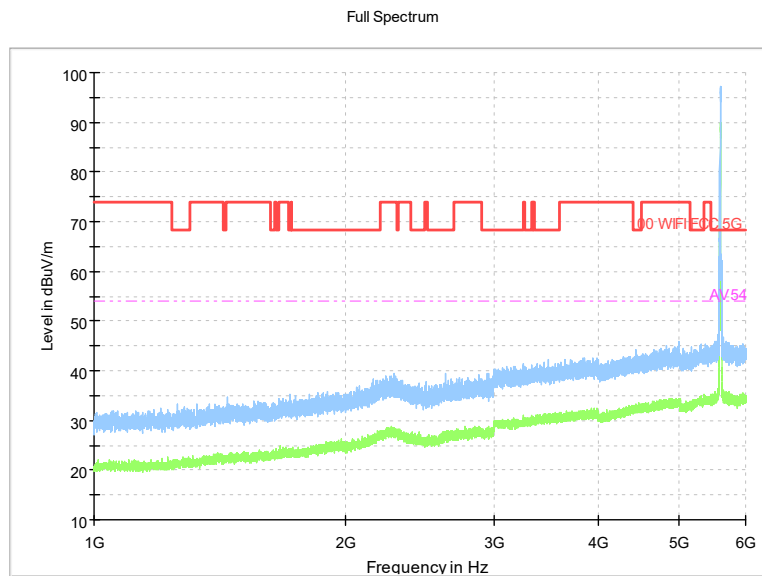

Full Spectrum

Comment

Frequency Range: 18GHz -40GHz  
 Detector: Av mode and PK mode  
 Test Mode: 802.11ac(VHT20)

Carrier frequency (MHz): 5600  
Channel No.:120

Comment

Frequency Range: 30MHz -1GHz  
Detector: Av mode and PK mode  
Modulation type: 802.11a