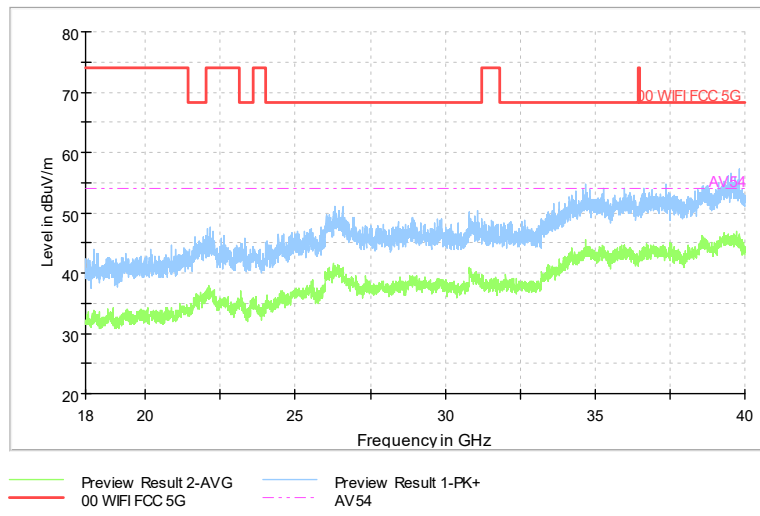

Full Spectrum

Comment

Frequency Range: 18GHz -40GHz
Detector: Av mode and PK mode
Modulation type: 802.11n(HT40)