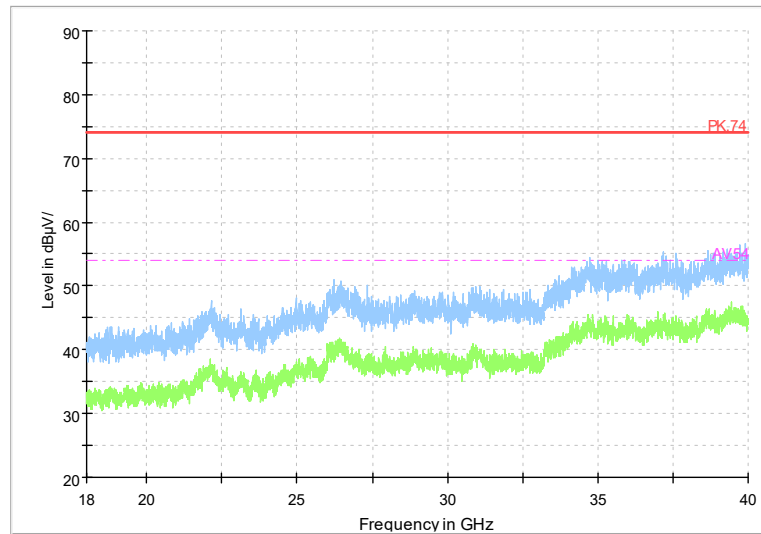

Preview Result 2-AVG      Preview Result 1-PK+  
00 WIFI FCC 5G              AV54

Comment

Frequency Range: 18GHz -40GHz  
Detector: Av mode and PK mode  
Test Mode: 802.11ac(VHT20)

Carrier frequency (MHz): 5190  
Channel No.:38

Full Spectrum

Comment

Frequency Range: 30MHz -1GHz  
 Detector: Av mode and PK mode  
 Modulation type: 802.11n(HT40)

Full Spectrum

Frequency Range: 1GHz -6GHz  
 Detector: Av mode and PK mode  
 Modulation type: 802.11n(HT40)

Full Spectrum

Frequency Range: 6GHz -18GHz  
Detector: Av mode and PK mode  
Modulation type: 802.11n(HT40)

Full Spectrum

Frequency Range: 18GHz -40GHz  
Detector: Av mode and PK mode  
Modulation type: 802.11n(HT40)