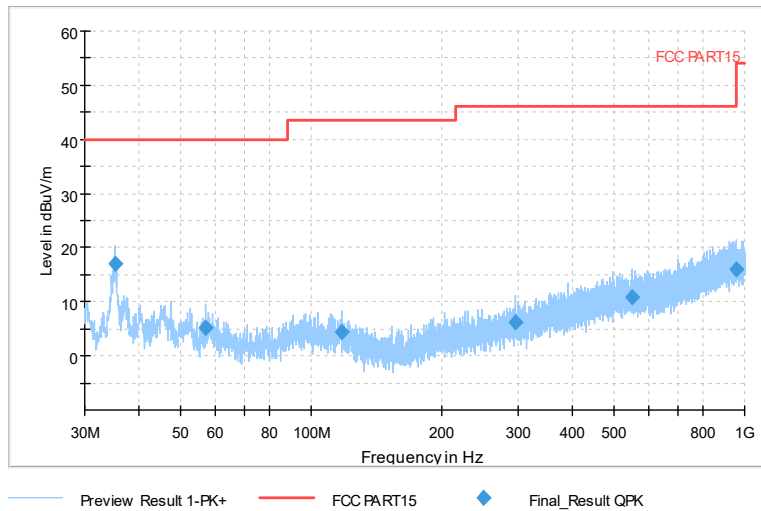

Full Spectrum

Comment

Frequency Range: 30MHz -1GHz
Detector: Av mode and PK mode
Modulation type: 802.11n(HT20)