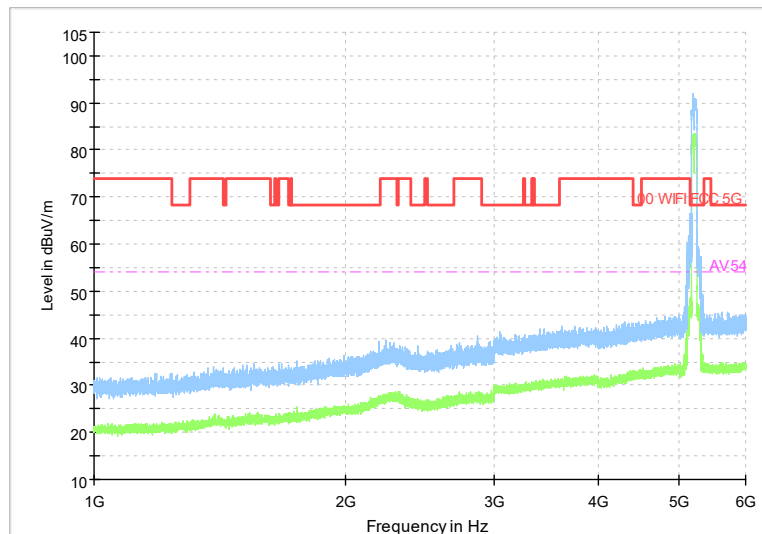

Carrier frequency (MHz): 5210  
Channel No.:42

Full Spectrum

Comment

Frequency Range: 30MHz -1GHz  
Detector: Av mode and PK mode  
Test Mode: 802.11ac(VHT80)

Full Spectrum

Frequency Range: 1GHz -6GHz  
Detector: Av mode and PK mode  
Test Mode: 802.11ac(VHT80)

Full Spectrum

Frequency Range: 6GHz -18GHz  
Detector: Av mode and PK mode  
Test Mode: 802.11ac(VHT80)

Full Spectrum

Frequency Range: 18GHz -40GHz  
Detector: Av mode and PK mode  
Test Mode: 802.11ac(VHT80)