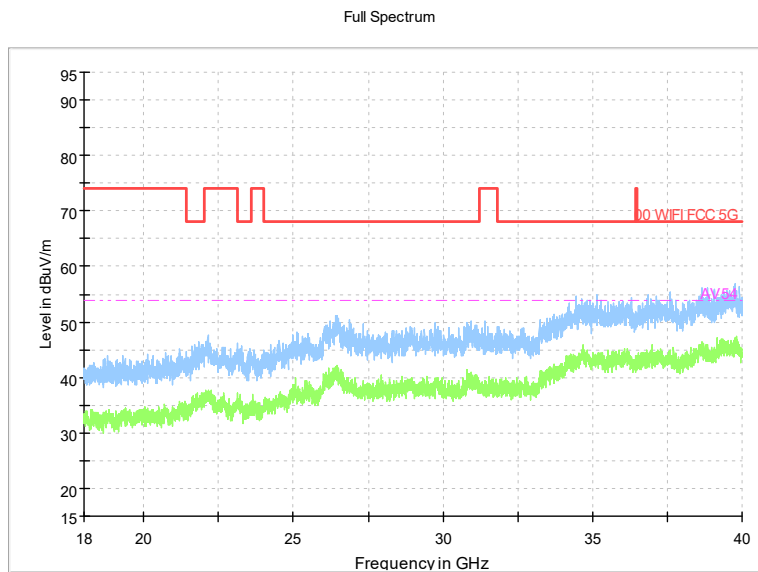

Frequency Range: 18GHz -40GHz
Detector: Av mode and PK mode
Test Mode: 802.11ac(VHT40)

Carrier frequency (MHz): 5310
Channel No.:62