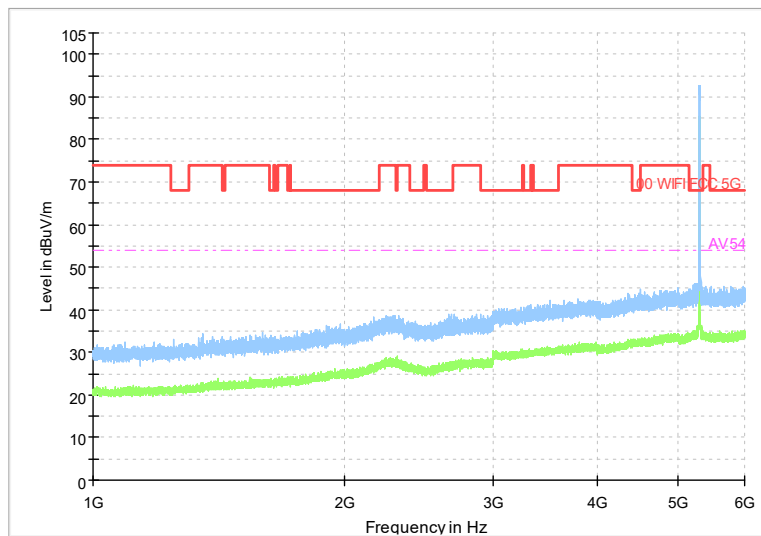

Full Spectrum

Comment

Frequency Range: 6GHz -18GHz  
Detector: Av mode and PK mode  
Modulation type: 802.11n(HT20)

Full Spectrum

Frequency Range: 18GHz -40GHz  
Detector: Av mode and PK mode  
Modulation type: 802.11n(HT20)

Full Spectrum

Comment

Frequency Range: 30MHz -1GHz  
 Detector: Av mode and PK mode  
 Test Mode: 802.11ac(VHT20)

Full Spectrum

Frequency Range: 1GHz -6GHz  
 Detector: Av mode and PK mode  
 Test Mode: 802.11ac(VHT20)