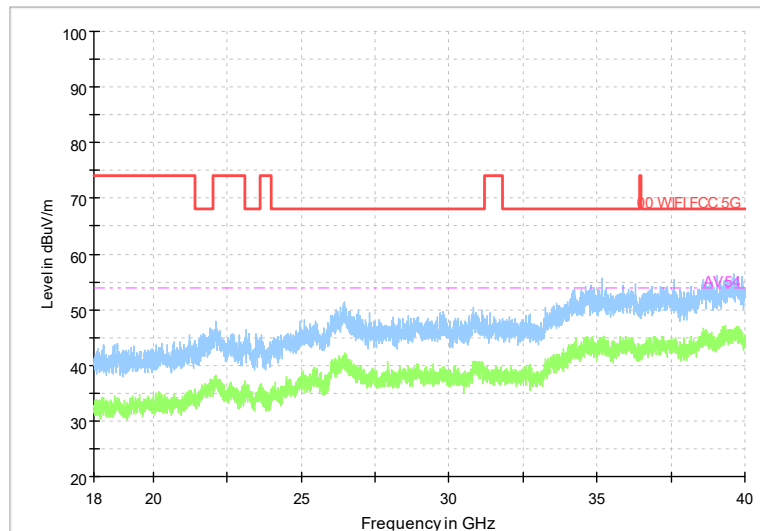

Full Spectrum

Frequency Range: 6GHz -18GHz  
Detector: Av mode and PK mode  
Modulation type: 802.11n(HT40)

Full Spectrum

Frequency Range: 18GHz -40GHz  
Detector: Av mode and PK mode  
Modulation type: 802.11n(HT40)

Full Spectrum

Comment

Frequency Range: 30MHz -1GHz  
Detector: Av mode and PK mode  
Test Mode: 802.11ac(VHT40)

Full Spectrum

Frequency Range: 1GHz -6GHz  
Detector: Av mode and PK mode  
Test Mode: 802.11ac(VHT40)

Full Spectrum

Comment

Frequency Range: 6GHz -18GHz  
Detector: Av mode and PK mode  
Test Mode: 802.11ac(VHT40)

Full Spectrum

Frequency Range: 18GHz -40GHz  
Detector: Av mode and PK mode  
Test Mode: 802.11ac(VHT40)