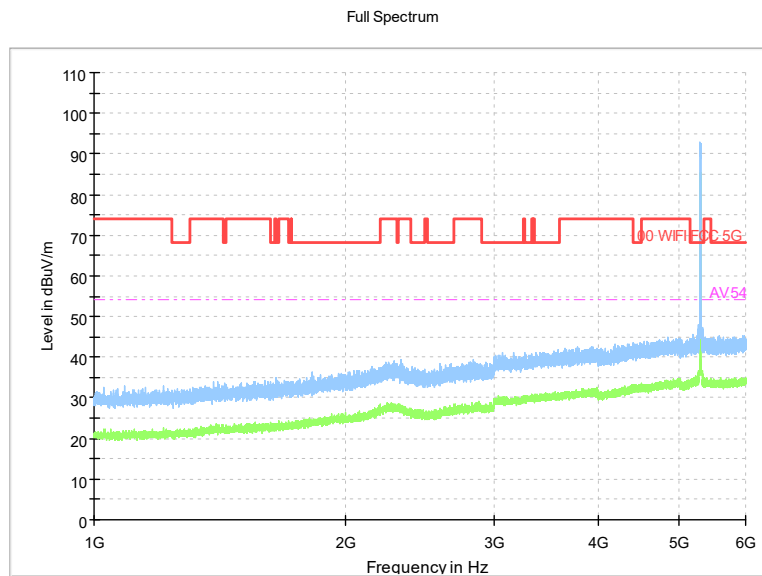

Frequency Range: 1GHz -6GHz
Detector: Av mode and PK mode
Modulation type: 802.11a