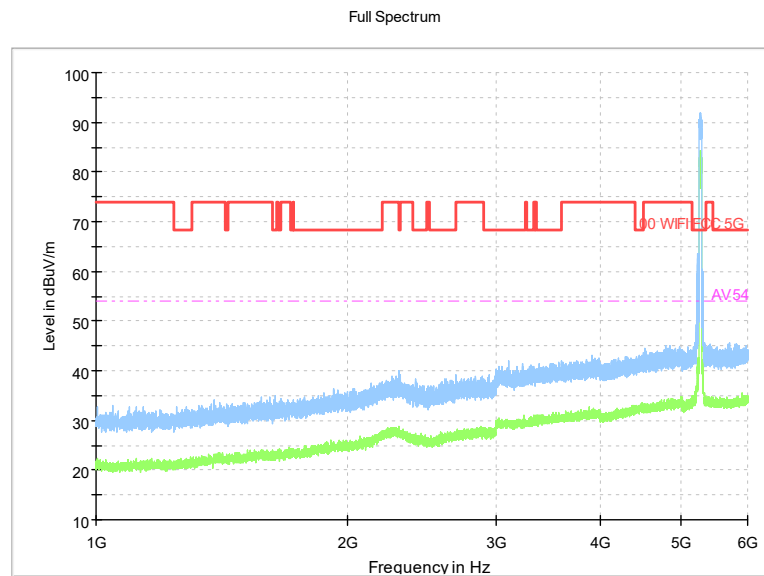

Frequency Range: 1GHz -6GHz
Detector: Av mode and PK mode
Modulation type: 802.11n(HT40)