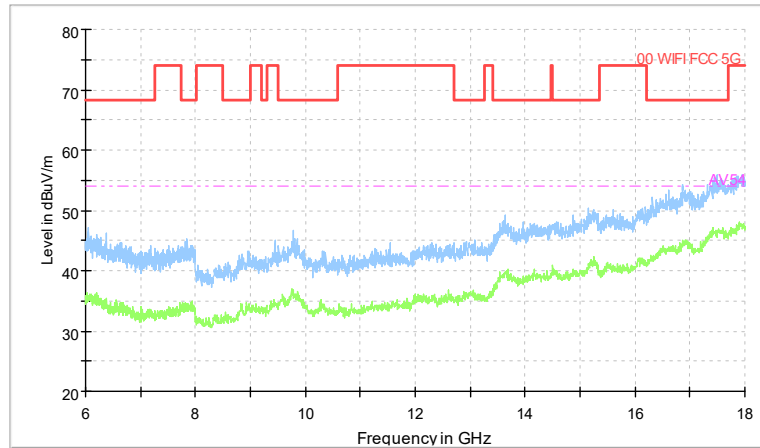

Full Spectrum

Comment

Frequency Range: 30MHz -1GHz  
Detector: Av mode and PK mode  
Test Mode: 802.11ac(VHT20)

Full Spectrum

Frequency Range: 1GHz -6GHz  
Detector: Av mode and PK mode  
Test Mode: 802.11ac(VHT20)

Full Spectrum

Preview Result 2-AVG      Preview Result 1-PK+  
00 WIFI FCC 5G              AV54

Comment

Frequency Range: 6GHz -18GHz  
Detector: Av mode and PK mode  
Test Mode: 802.11ac(VHT20)

Full Spectrum