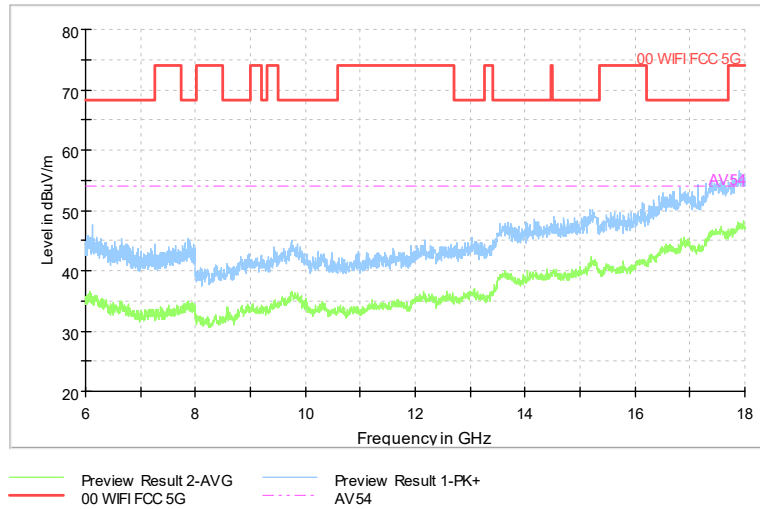

Full Spectrum

Frequency Range: 6GHz -18GHz  
Detector: Av mode and PK mode  
Modulation type: 802.11n(HT40)

Full Spectrum

Frequency Range: 18GHz -40GHz  
Detector: Av mode and PK mode  
Modulation type: 802.11n(HT40)

Full Spectrum

Comment

Frequency Range: 30MHz -1GHz  
Detector: Av mode and PK mode  
Test Mode: 802.11ac(VHT40)

Full Spectrum

Frequency Range: 1GHz -6GHz  
Detector: Av mode and PK mode  
Test Mode: 802.11ac(VHT40)

Full Spectrum

Comment

Frequency Range: 6GHz -18GHz  
Detector: Av mode and PK mode  
Test Mode: 802.11ac(VHT40)

Full Spectrum

Frequency Range: 18GHz -40GHz  
Detector: Av mode and PK mode  
Test Mode: 802.11ac(VHT40)