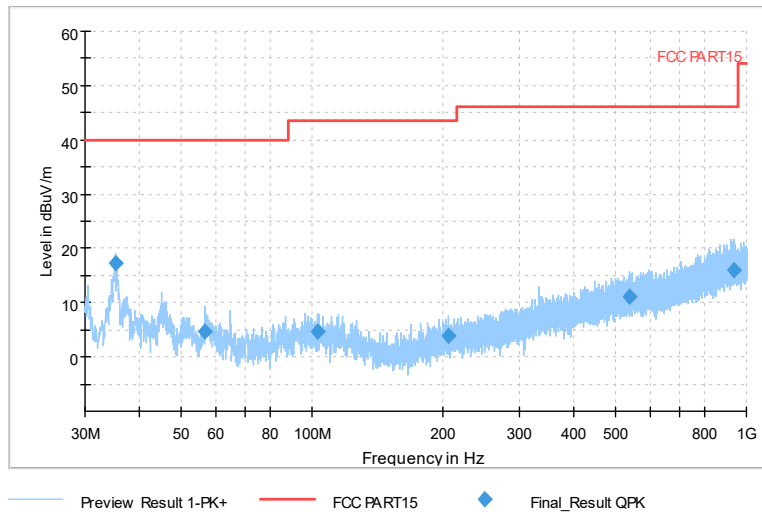

Full Spectrum

Comment

Frequency Range: 30MHz -1GHz
Detector: Av mode and PK mode
Modulation type: 802.11n(HT20)