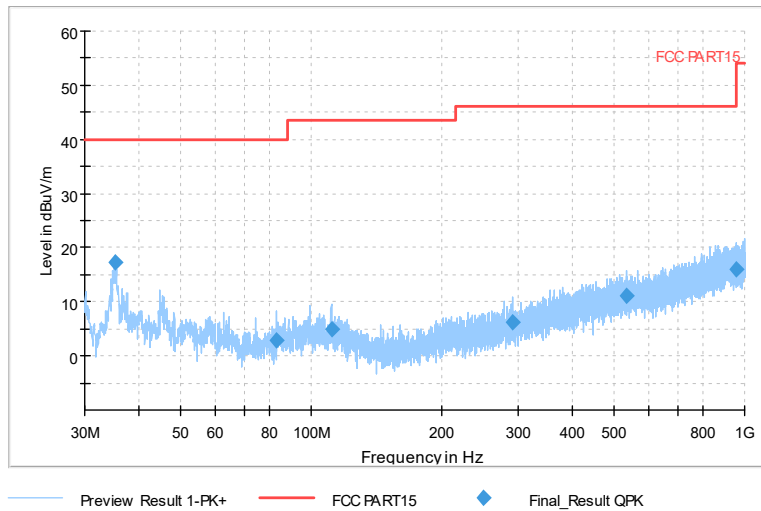

Full Spectrum

Comment

Frequency Range: 30MHz -1GHz
Detector: Av mode and PK mode
Test Mode: 802.11ac(VHT20)