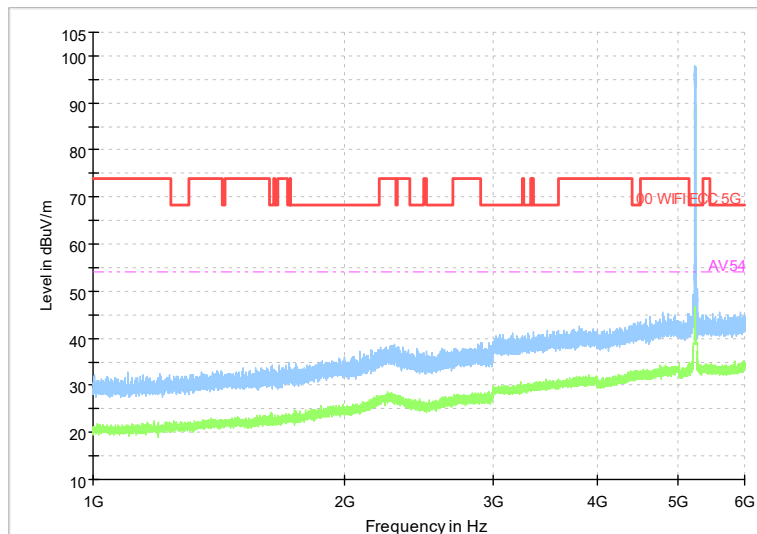

Full Spectrum

Comment

Frequency Range: 30MHz -1GHz  
 Detector: Av mode and PK mode  
 Modulation type: 802.11n(HT20)

Full Spectrum

Frequency Range: 1GHz -6GHz  
 Detector: Av mode and PK mode  
 Modulation type: 802.11n(HT20)

Full Spectrum

Comment

Frequency Range: 6GHz -18GHz  
Detector: Av mode and PK mode  
Modulation type: 802.11n(HT20)

Full Spectrum

Frequency Range: 18GHz -40GHz  
Detector: Av mode and PK mode  
Modulation type: 802.11n(HT20)

Full Spectrum

Comment

Frequency Range: 30MHz -1GHz  
Detector: Av mode and PK mode  
Test Mode: 802.11ac(VHT20)

Full Spectrum

Frequency Range: 1GHz -6GHz  
Detector: Av mode and PK mode  
Test Mode: 802.11ac(VHT20)