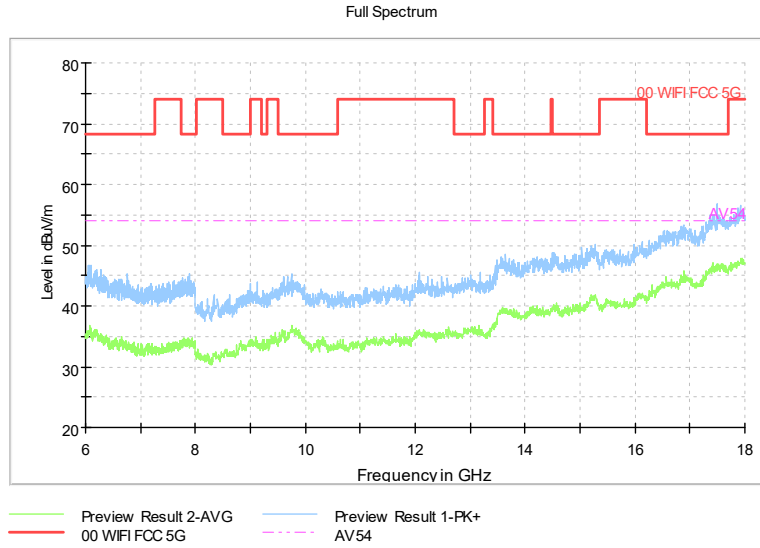

Comment

Frequency Range: 6GHz -18GHz  
 Detector: Av mode and PK mode  
 Test Mode: 802.11ac(VHT40)

Comment

Frequency Range: 18GHz -40GHz  
 Detector: Av mode and PK mode  
 Test Mode: 802.11ac(VHT40)

Carrier frequency (MHz): 5290  
Channel No.:58

Full Spectrum

Comment

Frequency Range: 30MHz -1GHz  
Detector: Av mode and PK mode  
Test Mode: 802.11ac(VHT80)

Full Spectrum

Frequency Range: 1GHz -6GHz  
Detector: Av mode and PK mode  
Test Mode: 802.11ac(VHT80)

Comment

Frequency Range: 6GHz -18GHz  
 Detector: Av mode and PK mode  
 Test Mode: 802.11ac(VHT80)

Frequency Range: 18GHz -40GHz  
 Detector: Av mode and PK mode  
 Test Mode: 802.11ac(VHT80)

Carrier frequency (MHz): 5500  
 Channel No.:100