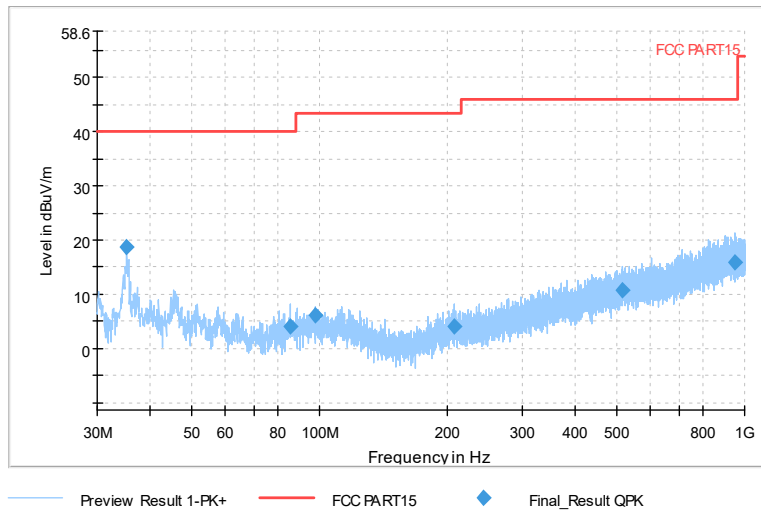

Full Spectrum

Comment

Frequency Range: 30MHz -1GHz
Detector: Av mode and PK mode
Modulation type: 802.11n(HT20)