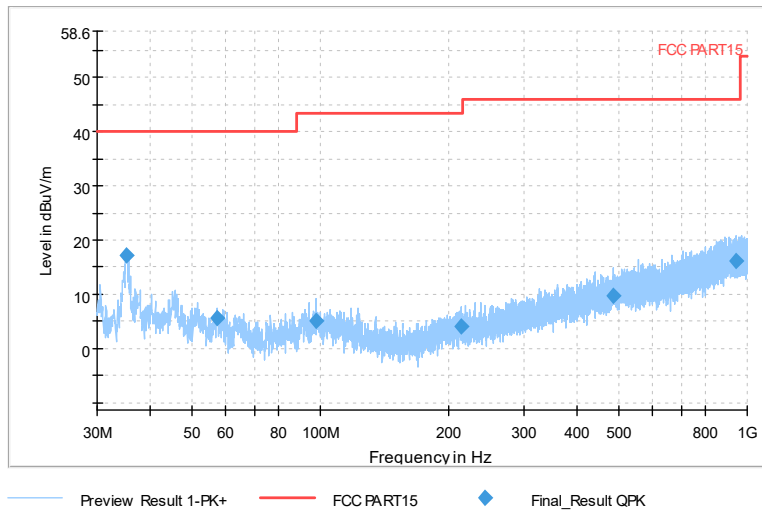

Full Spectrum

Comment

Frequency Range: 30MHz -1GHz
Detector: Av mode and PK mode
Modulation type: 802.11a