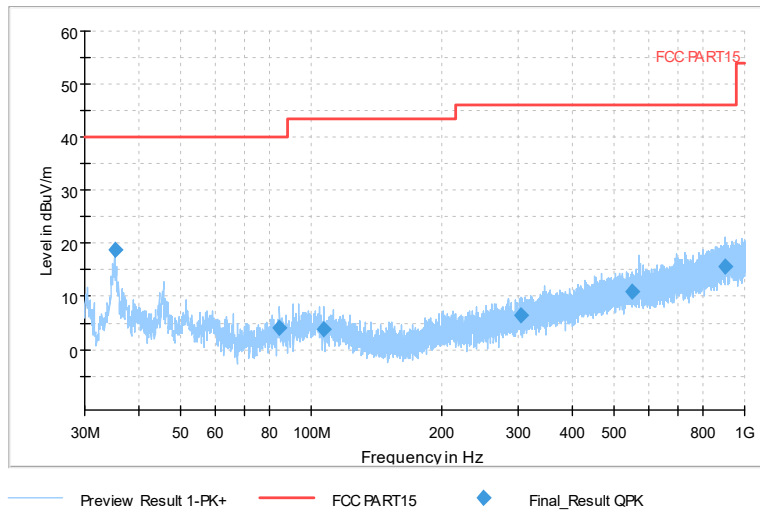

Full Spectrum

Comment

Frequency Range: 30MHz -1GHz
Detector: Av mode and PK mode
Test Mode: 802.11ac(VHT40)