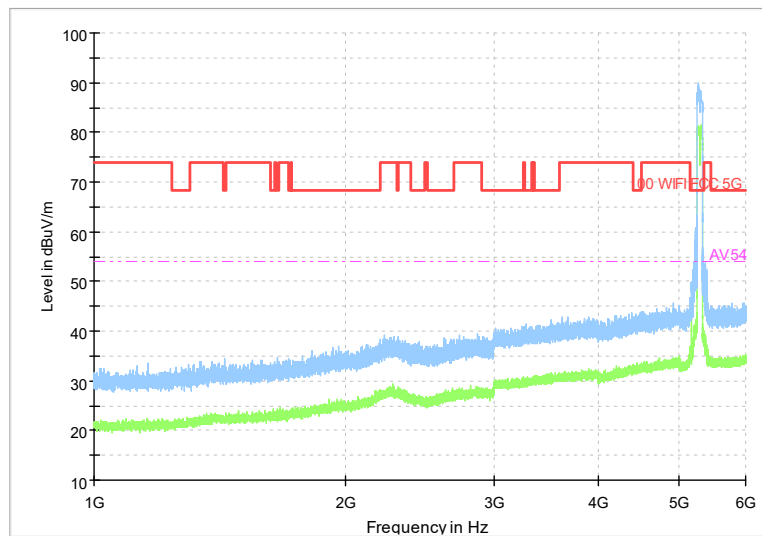

Comment

Frequency Range: 6GHz -18GHz  
 Detector: Av mode and PK mode  
 Test Mode: 802.11ac(VHT40)

Comment

Frequency Range: 18GHz -40GHz  
 Detector: Av mode and PK mode  
 Test Mode: 802.11ac(VHT40)

Carrier frequency (MHz): 5290  
Channel No.:58

Full Spectrum

Comment

Frequency Range: 30MHz -1GHz  
Detector: Av mode and PK mode  
Test Mode: 802.11ac(VHT80)

Full Spectrum

Frequency Range: 1GHz -6GHz  
Detector: Av mode and PK mode  
Test Mode: 802.11ac(VHT80)