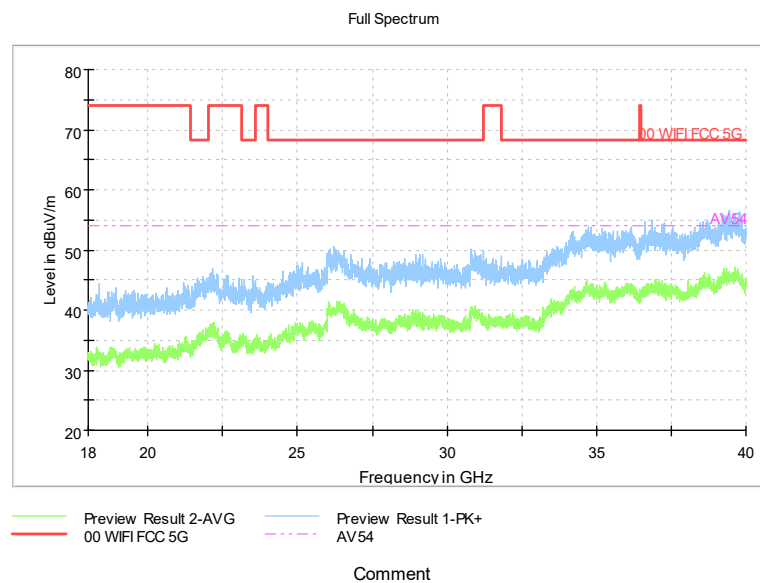

Full Spectrum

Comment

Frequency Range: 18GHz -40GHz  
 Detector: Av mode and PK mode  
 Modulation type: 802.11n(HT40)

Full Spectrum

Comment

Frequency Range: 30MHz -1GHz  
Detector: Av mode and PK mode  
Test Mode: 802.11ac(VHT40)

Full Spectrum

Frequency Range: 1GHz -6GHz  
Detector: Av mode and PK mode  
Test Mode: 802.11ac(VHT40)

Frequency Range: 6GHz -18GHz  
Detector: Av mode and PK mode  
Test Mode: 802.11ac(VHT40)

Frequency Range: 18GHz -40GHz  
Detector: Av mode and PK mode  
Test Mode: 802.11ac(VHT40)