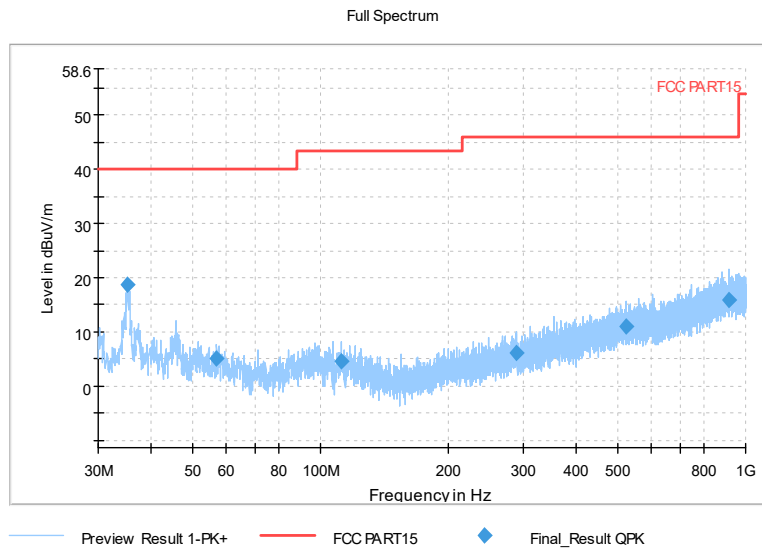

Carrier frequency (MHz): 5700
Channel No.:140

Comment

Frequency Range: 30MHz -1GHz
Detector: Av mode and PK mode
Modulation type: 802.11a