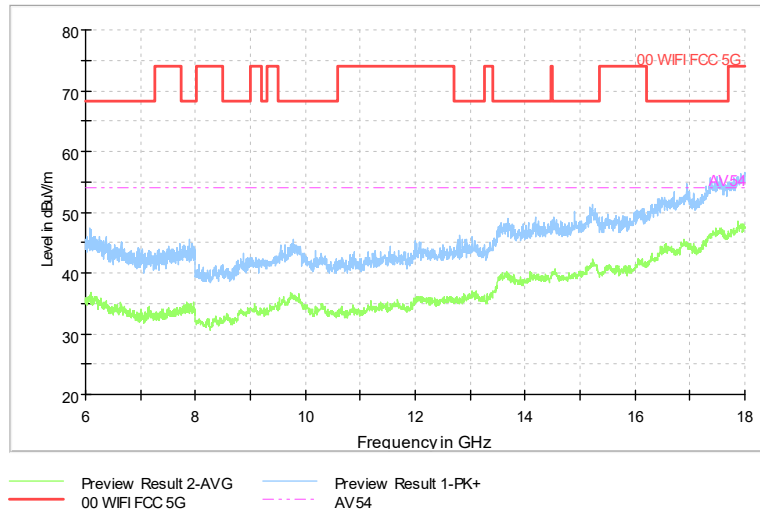

Carrier frequency (MHz): 5270  
Channel No.:54

Comment

Frequency Range: 30MHz -1GHz  
Detector: Av mode and PK mode  
Modulation type: 802.11n(HT40)

Frequency Range: 1GHz -6GHz  
Detector: Av mode and PK mode  
Modulation type: 802.11n(HT40)

Full Spectrum

Comment

Frequency Range: 6GHz -18GHz  
Detector: Av mode and PK mode  
Modulation type: 802.11n(HT40)

Full Spectrum

Frequency Range: 18GHz -40GHz  
Detector: Av mode and PK mode  
Modulation type: 802.11n(HT40)