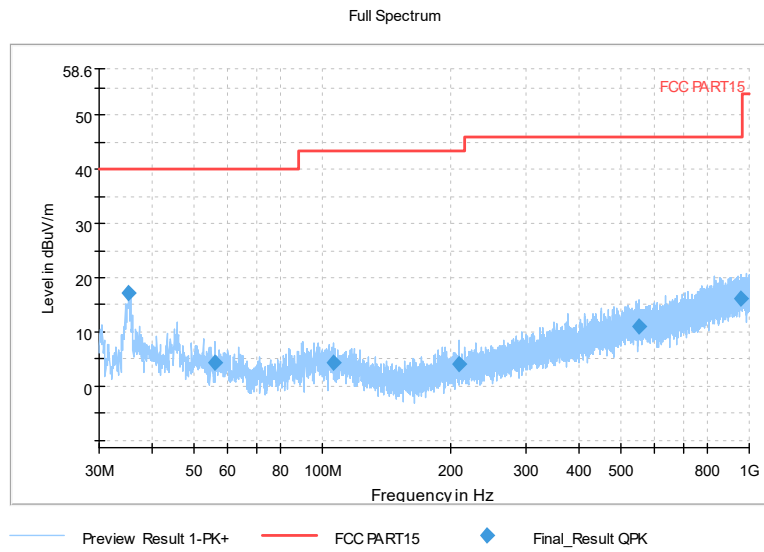

Carrier frequency (MHz): 5270
Channel No.:54

Comment

Frequency Range: 30MHz -1GHz
Detector: Av mode and PK mode
Modulation type: 802.11n(HT40)