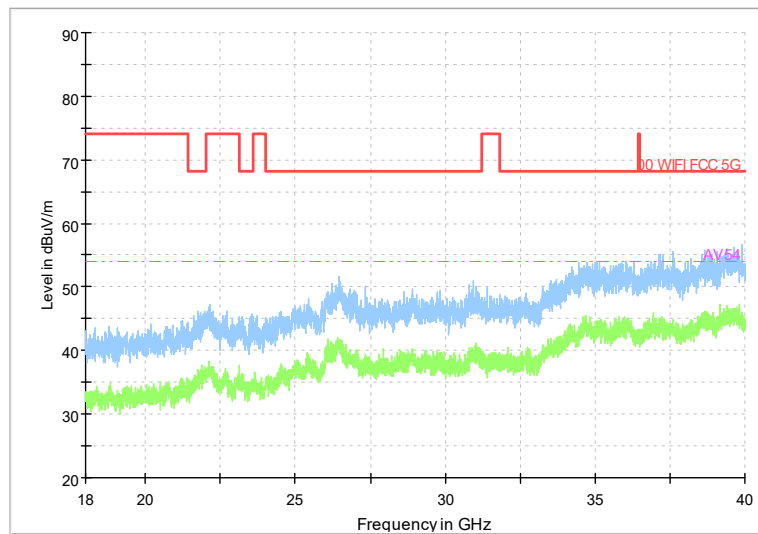

Full Spectrum

Comment

Frequency Range: 30MHz -1GHz  
 Detector: Av mode and PK mode  
 Test Mode: 802.11ac(VHT20)

Full Spectrum

Frequency Range: 1GHz -6GHz  
 Detector: Av mode and PK mode  
 Test Mode: 802.11ac(VHT20)

Full Spectrum

Comment

Frequency Range: 6GHz -18GHz  
 Detector: Av mode and PK mode  
 Test Mode: 802.11ac(VHT20)

Full Spectrum

Frequency Range: 18GHz -40GHz  
 Detector: Av mode and PK mode  
 Test Mode: 802.11ac(VHT20)