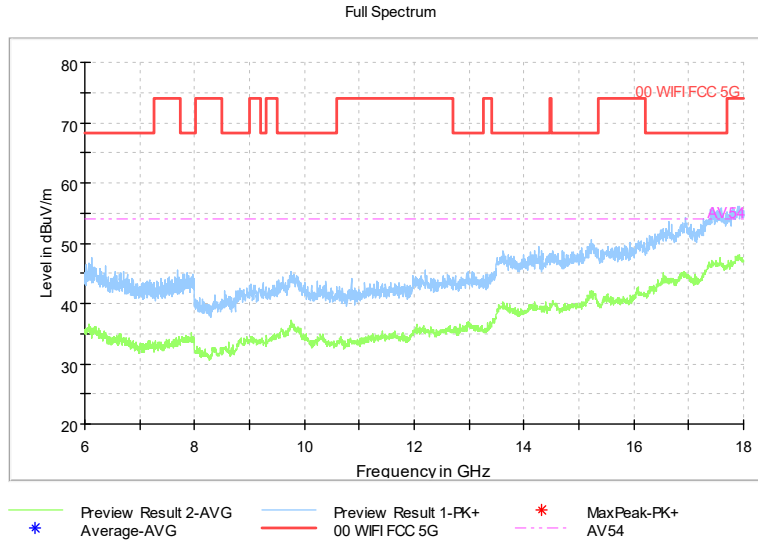

Full Spectrum

Comment

Frequency Range: 6GHz -18GHz  
Detector: Av mode and PK mode  
Modulation type: 802.11n(HT40)

Full Spectrum

Frequency Range: 18GHz -40GHz  
Detector: Av mode and PK mode  
Modulation type: 802.11n(HT40)

Full Spectrum

Comment

Frequency Range: 30MHz -1GHz  
Detector: Av mode and PK mode  
Test Mode: 802.11ac(VHT40)

Full Spectrum

Frequency Range: 1GHz -6GHz  
Detector: Av mode and PK mode  
Test Mode: 802.11ac(VHT40)

Comment

Frequency Range: 6GHz -18GHz  
 Detector: Av mode and PK mode  
 Test Mode: 802.11ac(VHT40)

Frequency Range: 18GHz -40GHz  
 Detector: Av mode and PK mode  
 Test Mode: 802.11ac(VHT40)

Carrier frequency (MHz): 5310  
Channel No.:62