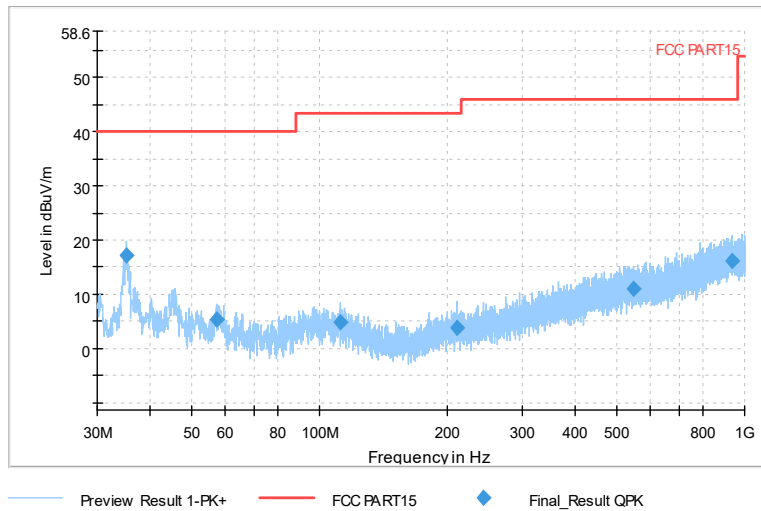

Full Spectrum

Comment

Frequency Range: 30MHz -1GHz
Detector: Av mode and PK mode
Modulation type: 802.11a