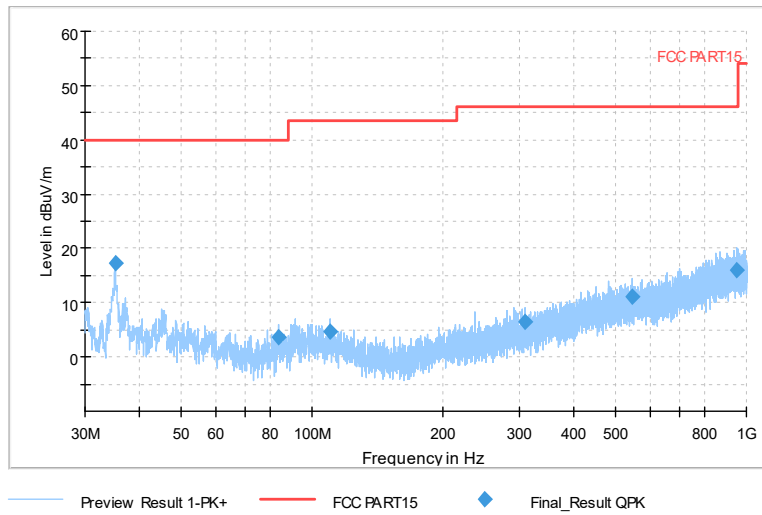

Full Spectrum

Comment

Frequency Range: 30MHz -1GHz
Detector: Av mode and PK mode
Test Mode: 802.11ac(VHT40)