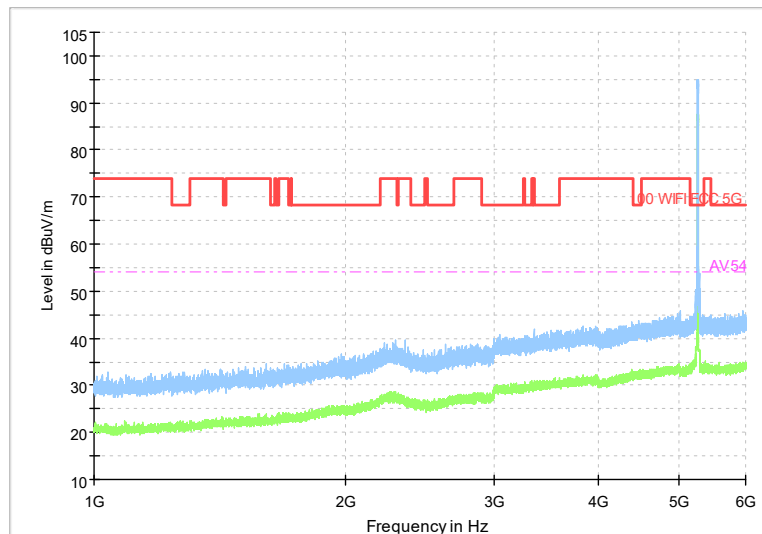

Full Spectrum

Comment

Frequency Range: 6GHz -18GHz  
Detector: Av mode and PK mode  
Modulation type: 802.11a

Full Spectrum

Frequency Range: 18GHz -40GHz  
Detector: Av mode and PK mode  
Modulation type: 802.11a

Full Spectrum

Comment

Frequency Range: 30MHz -1GHz  
Detector: Av mode and PK mode  
Modulation type: 802.11n(HT20)

Full Spectrum

Frequency Range: 1GHz -6GHz  
Detector: Av mode and PK mode  
Modulation type: 802.11n(HT20)