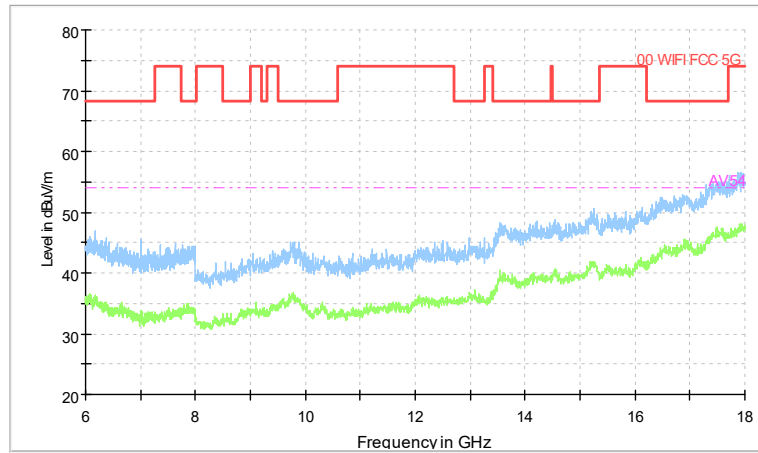

Full Spectrum

Comment

Frequency Range: 30MHz -1GHz  
Detector: Av mode and PK mode  
Modulation type: 802.11a

Full Spectrum

Frequency Range: 1GHz -6GHz  
Detector: Av mode and PK mode  
Modulation type: 802.11a

Full Spectrum

Preview Result 2-AVG      Preview Result 1-PK+  
00 WIFI FCC 5G              AV54

Comment

Frequency Range: 6GHz -18GHz  
Detector: Av mode and PK mode  
Modulation type: 802.11a

Full Spectrum