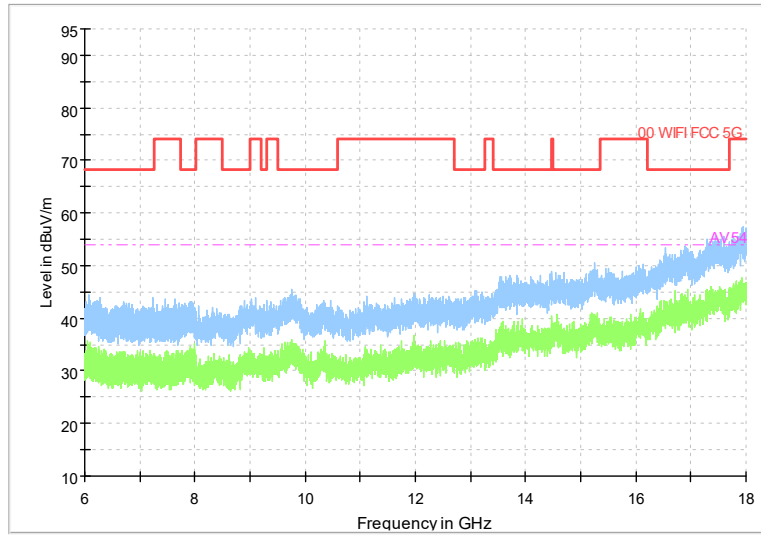

Carrier frequency (MHz): 5230  
Channel No.:46

Full Spectrum

Comment

Frequency Range: 30MHz -1GHz  
Detector: Av mode and PK mode  
Modulation type: 802.11n(HT40)

Full Spectrum

Frequency Range: 1GHz -6GHz  
Detector: Av mode and PK mode  
Modulation type: 802.11n(HT40)

Full Spectrum

Frequency Range: 6GHz -18GHz  
Detector: Av mode and PK mode  
Modulation type: 802.11n(HT40)

Full Spectrum

Frequency Range: 18GHz -40GHz  
Detector: Av mode and PK mode  
Modulation type: 802.11n(HT40)