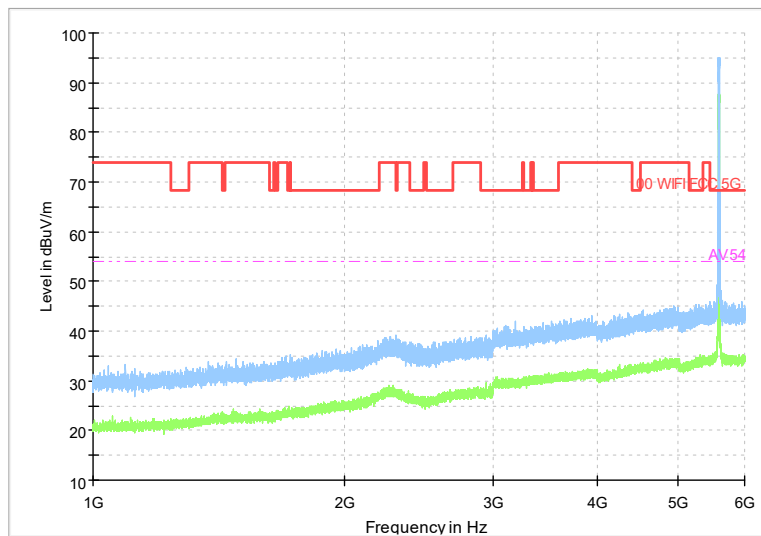

Full Spectrum

Frequency Range: 1GHz -6GHz  
Detector: Av mode and PK mode  
Test Mode: 802.11ac(VHT40)

Frequency Range: 6GHz -18GHz  
Detector: Av mode and PK mode  
Test Mode: 802.11ac(VHT40)

Frequency Range: 18GHz -40GHz  
Detector: Av mode and PK mode  
Test Mode: 802.11ac(VHT40)

Carrier frequency (MHz): 5590  
Channel No.:118

Full Spectrum

Comment

Frequency Range: 30MHz -1GHz  
Detector: Av mode and PK mode  
Modulation type: 802.11n(HT40)

Full Spectrum

Frequency Range: 1GHz -6GHz  
Detector: Av mode and PK mode  
Modulation type: 802.11n(HT40)

Full Spectrum

Frequency Range: 6GHz -18GHz  
Detector: Av mode and PK mode  
Modulation type: 802.11n(HT40)

Full Spectrum

Preview Result 2-AVG      Preview Result 1-PK+  
00 WIFI FCC 5G              AV54