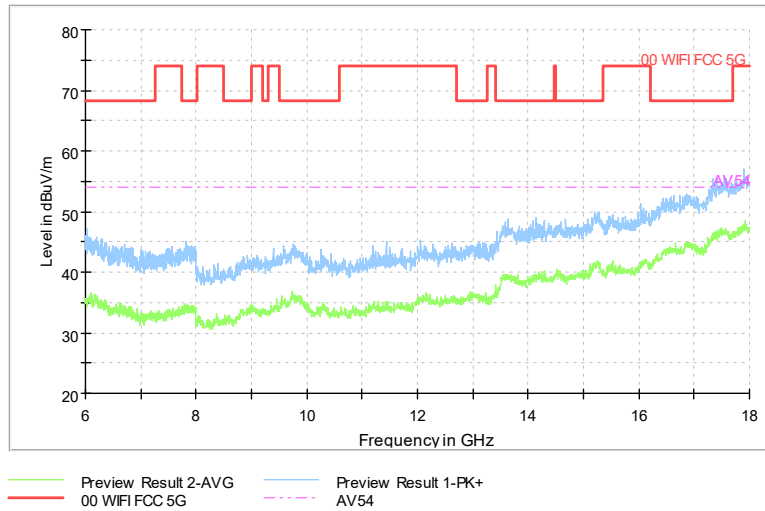

Full Spectrum

Comment

Frequency Range: 6GHz -18GHz  
Detector: Av mode and PK mode  
Modulation type: 802.11n(HT20)

Full Spectrum

Frequency Range: 18GHz -40GHz  
Detector: Av mode and PK mode  
Modulation type: 802.11n(HT20)

Full Spectrum

Comment

Frequency Range: 30MHz -1GHz  
 Detector: Av mode and PK mode  
 Test Mode: 802.11ac(VHT20)

Full Spectrum

Frequency Range: 1GHz -6GHz  
 Detector: Av mode and PK mode  
 Test Mode: 802.11ac(VHT20)

Full Spectrum

Comment

Frequency Range: 6GHz -18GHz  
 Detector: Av mode and PK mode  
 Test Mode: 802.11ac(VHT20)

Full Spectrum

Frequency Range: 18GHz -40GHz  
 Detector: Av mode and PK mode  
 Test Mode: 802.11ac(VHT20)