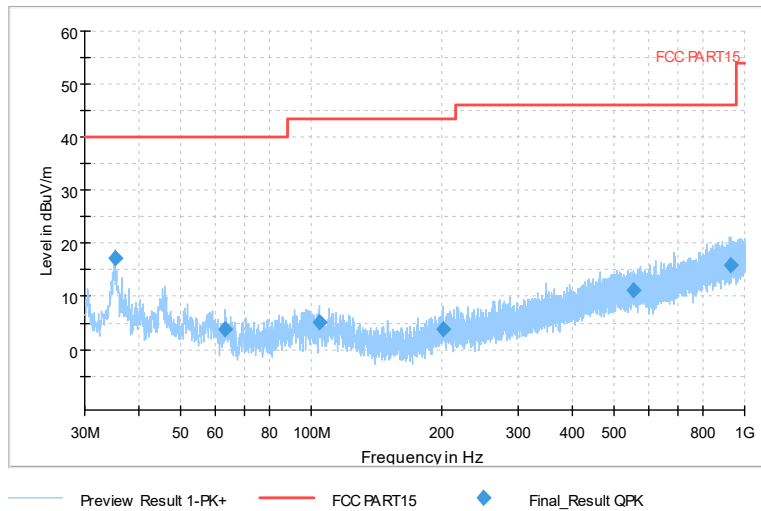

Full Spectrum

Comment

Frequency Range: 30MHz -1GHz
Detector: Av mode and PK mode
Modulation type: 802.11n(HT40)