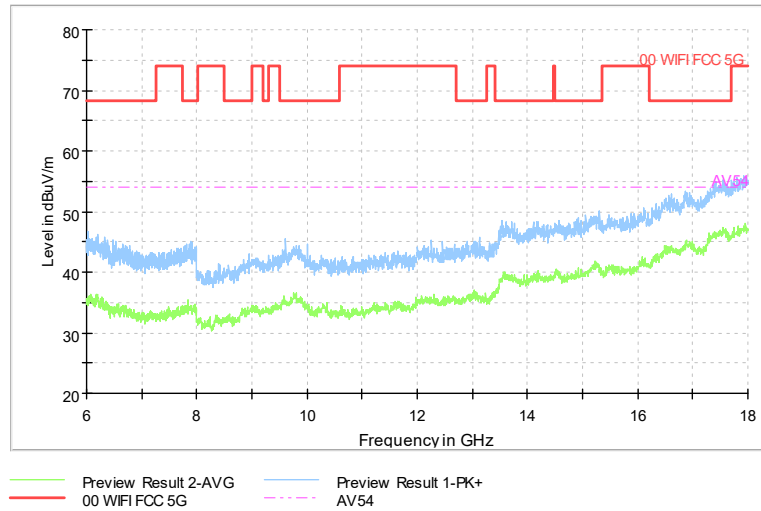

Full Spectrum

Comment

Frequency Range: 6GHz -18GHz
Detector: Av mode and PK mode
Test Mode: 802.11ac(VHT20)