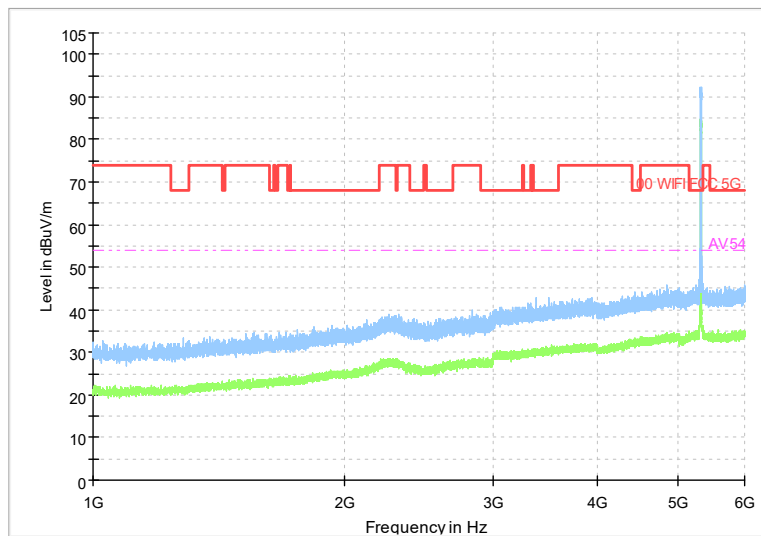

Full Spectrum

Comment

Frequency Range: 6GHz -18GHz  
 Detector: Av mode and PK mode  
 Test Mode: 802.11ac(VHT20)

Full Spectrum

Frequency Range: 18GHz -40GHz  
 Detector: Av mode and PK mode  
 Test Mode: 802.11ac(VHT20)

Carrier frequency (MHz): 5320  
 Channel No.:64

Full Spectrum

Comment

Frequency Range: 30MHz -1GHz  
Detector: Av mode and PK mode  
Modulation type: 802.11a

Full Spectrum

Frequency Range: 1GHz -6GHz  
Detector: Av mode and PK mode  
Modulation type: 802.11a

Full Spectrum

Comment

Frequency Range: 6GHz -18GHz  
Detector: Av mode and PK mode  
Modulation type: 802.11a

Full Spectrum

Frequency Range: 18GHz -40GHz  
Detector: Av mode and PK mode  
Modulation type: 802.11a