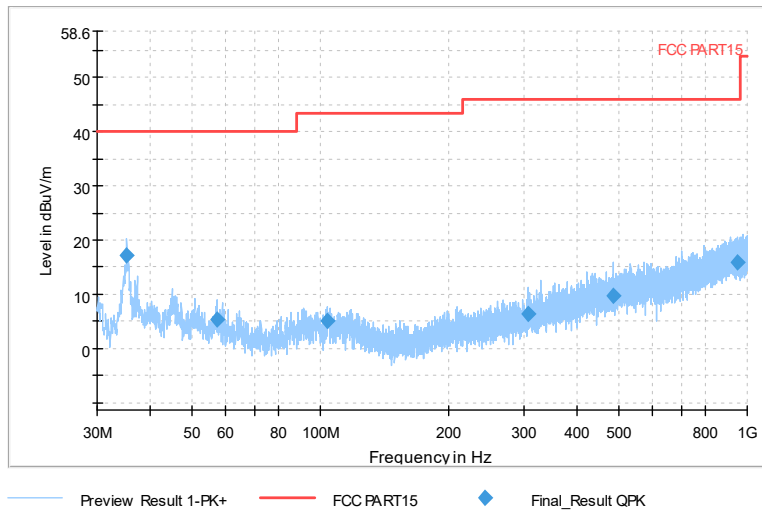

Full Spectrum

Comment

Frequency Range: 30MHz -1GHz
Detector: Av mode and PK mode
Test Mode: 802.11ac(VHT40)