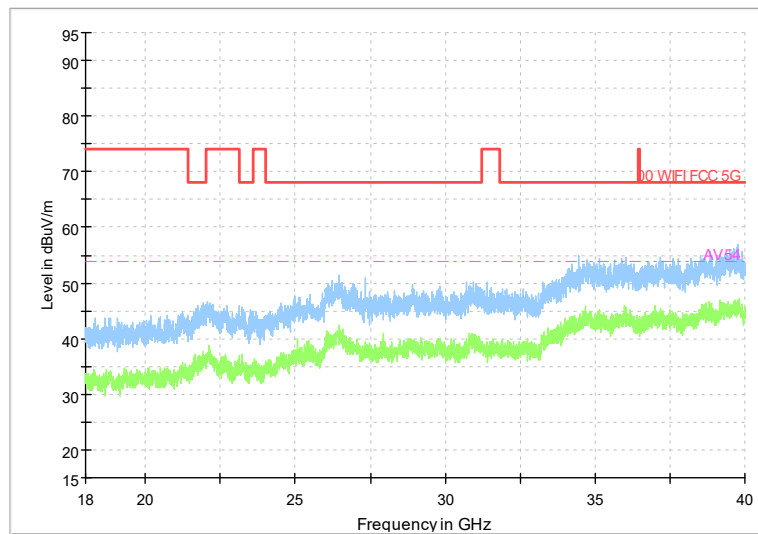

Full Spectrum

Comment

Frequency Range: 6GHz -18GHz  
Detector: Av mode and PK mode  
Modulation type: 802.11a

Full Spectrum

Frequency Range: 18GHz -40GHz  
Detector: Av mode and PK mode  
Modulation type: 802.11a

Full Spectrum

Comment

Frequency Range: 30MHz -1GHz  
 Detector: Av mode and PK mode  
 Modulation type: 802.11n(HT20)

Full Spectrum

Frequency Range: 1GHz -6GHz  
 Detector: Av mode and PK mode  
 Modulation type: 802.11n(HT20)

Full Spectrum

Comment

Frequency Range: 6GHz -18GHz  
Detector: Av mode and PK mode  
Modulation type: 802.11n(HT20)

Full Spectrum

Frequency Range: 18GHz -40GHz  
Detector: Av mode and PK mode  
Modulation type: 802.11n(HT20)