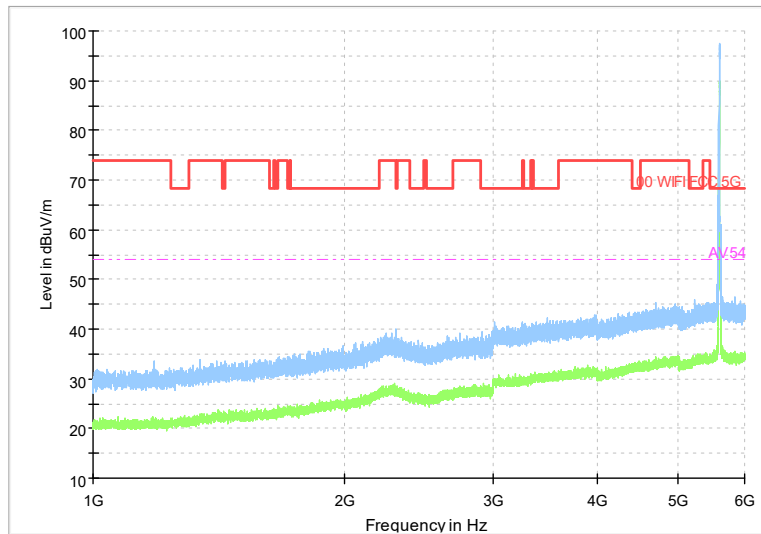

Full Spectrum

Frequency Range: 1GHz -6GHz  
Detector: Av mode and PK mode  
Modulation type: 802.11n(HT20)

Full Spectrum

Comment

Frequency Range: 6GHz -18GHz  
 Detector: Av mode and PK mode  
 Modulation type: 802.11n(HT20)

Full Spectrum

Comment

Frequency Range: 18GHz -40GHz  
 Detector: Av mode and PK mode  
 Modulation type: 802.11n(HT20)

Full Spectrum

Comment

Frequency Range: 30MHz -1GHz  
Detector: Av mode and PK mode  
Test Mode: 802.11ac(VHT20)

Full Spectrum

Frequency Range: 1GHz -6GHz  
Detector: Av mode and PK mode  
Test Mode: 802.11ac(VHT20)

Full Spectrum

Comment

Frequency Range: 6GHz -18GHz  
Detector: Av mode and PK mode  
Test Mode: 802.11ac(VHT20)