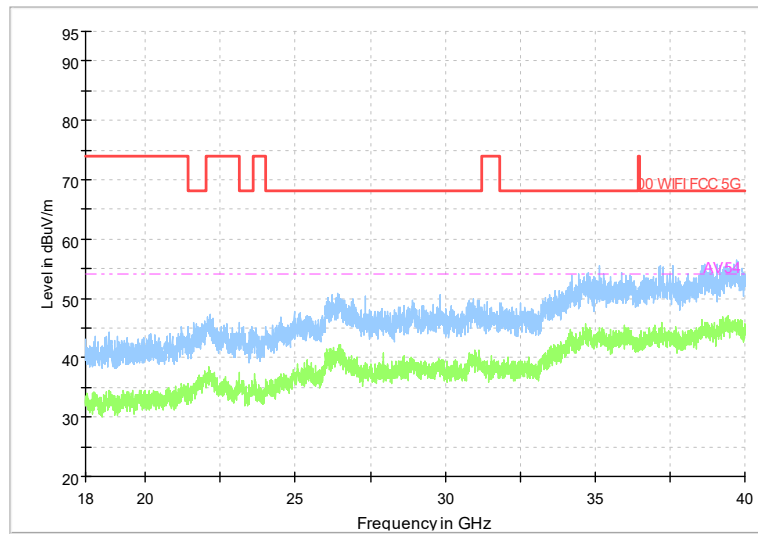

Full Spectrum

Frequency Range: 6GHz -18GHz  
Detector: Av mode and PK mode  
Test Mode: 802.11ac(VHT80)

Full Spectrum

Frequency Range: 18GHz -40GHz  
Detector: Av mode and PK mode  
Test Mode: 802.11ac(VHT80)

Carrier frequency (MHz): 5260  
Channel No.:52

Frequency Range: 30MHz -1GHz  
Detector: Av mode and PK mode  
Modulation type: 802.11a

Frequency Range: 1GHz -6GHz  
Detector: Av mode and PK mode  
Modulation type: 802.11a

Full Spectrum

Comment

Frequency Range: 6GHz -18GHz  
Detector: Av mode and PK mode  
Modulation type: 802.11a

Full Spectrum

Frequency Range: 18GHz -40GHz  
Detector: Av mode and PK mode  
Modulation type: 802.11a