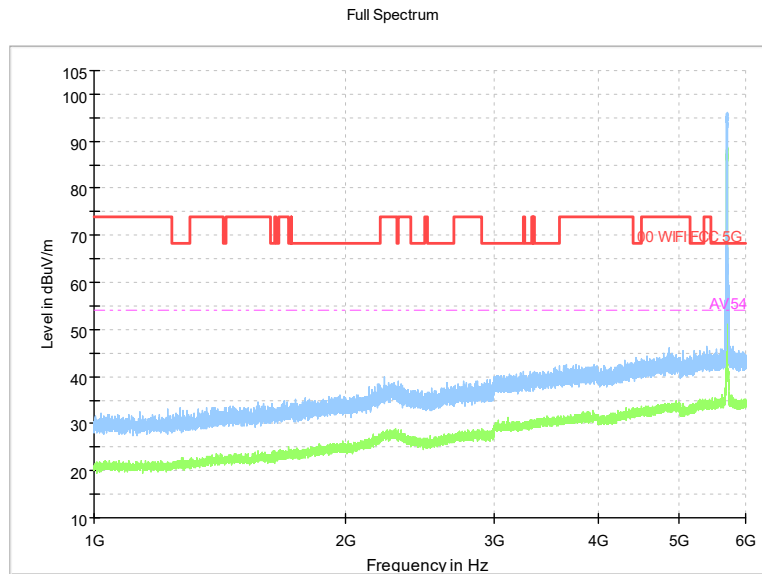

Full Spectrum

Comment

Frequency Range: 18GHz -40GHz  
Detector: Av mode and PK mode  
Test Mode: 802.11ac(VHT20)

Carrier frequency (MHz): 5700  
Channel No.:140

Comment

Frequency Range: 30MHz -1GHz  
Detector: Av mode and PK mode  
Modulation type: 802.11a