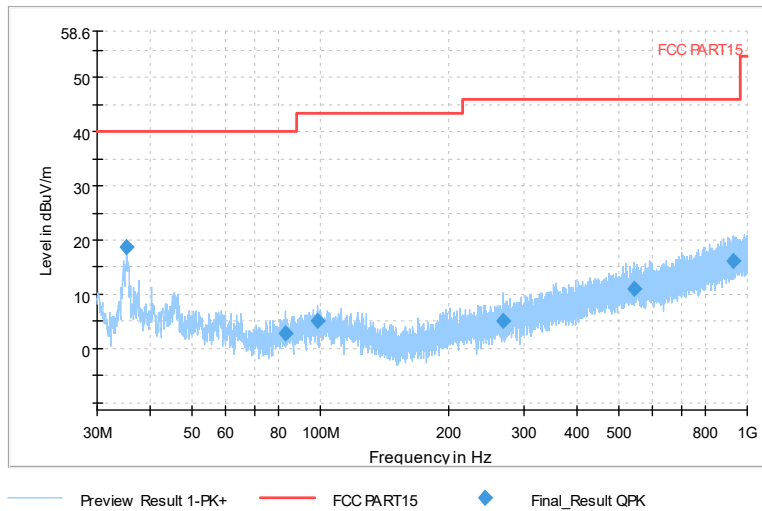

Full Spectrum

Preview Result 2-AVG      Preview Result 1-PK+  
00 WIFI FCC 5G              AV54

Comment

Frequency Range: 6GHz -18GHz  
Detector: Av mode and PK mode  
Modulation type: 802.11a

Full Spectrum

Preview Result 2-AVG      Preview Result 1-PK+  
00 WIFI FCC 5G              AV54

Comment

Frequency Range: 18GHz -40GHz  
Detector: Av mode and PK mode  
Modulation type: 802.11a

Full Spectrum

Comment

Frequency Range: 30MHz -1GHz  
Detector: Av mode and PK mode  
Modulation type: 802.11n(HT20)