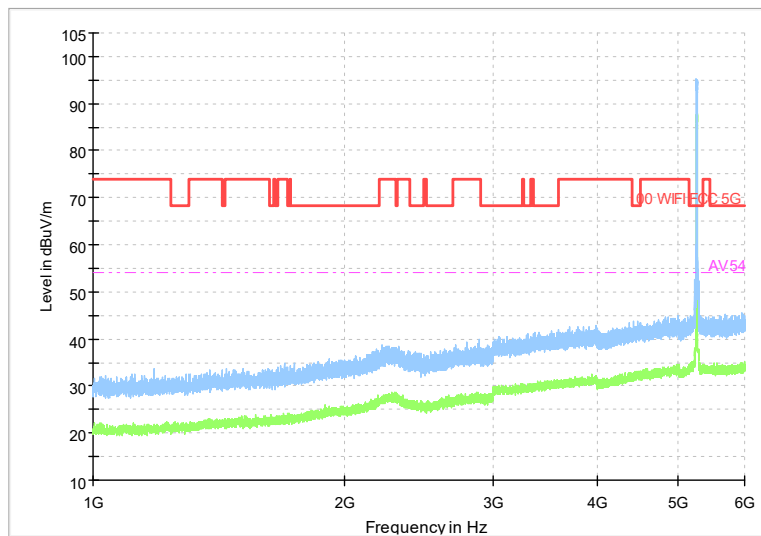

Full Spectrum

Comment

Frequency Range: 6GHz -18GHz  
Detector: Av mode and PK mode  
Modulation type: 802.11n(HT20)

Full Spectrum

Frequency Range: 18GHz -40GHz  
Detector: Av mode and PK mode  
Modulation type: 802.11n(HT20)

Full Spectrum

Comment

Frequency Range: 30MHz -1GHz  
 Detector: Av mode and PK mode  
 Test Mode: 802.11ac(VHT20)

Full Spectrum

Frequency Range: 1GHz -6GHz  
 Detector: Av mode and PK mode  
 Test Mode: 802.11ac(VHT20)