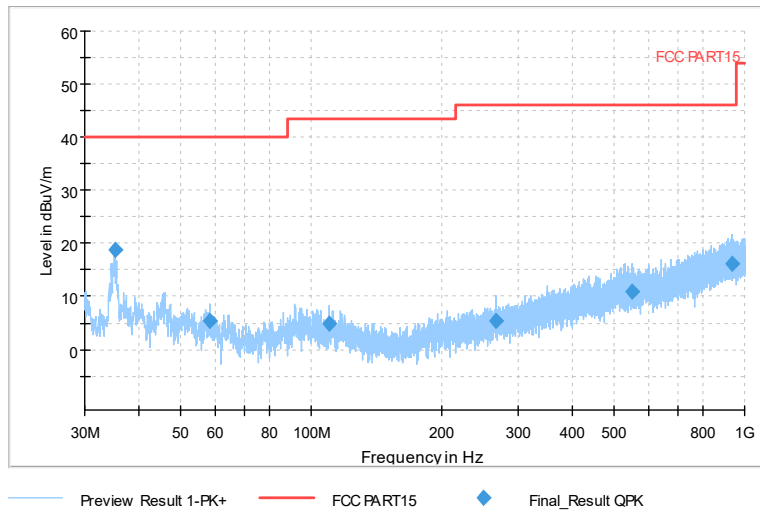

Full Spectrum

Comment

Frequency Range: 30MHz -1GHz
Detector: Av mode and PK mode
Test Mode: 802.11ac(VHT20)