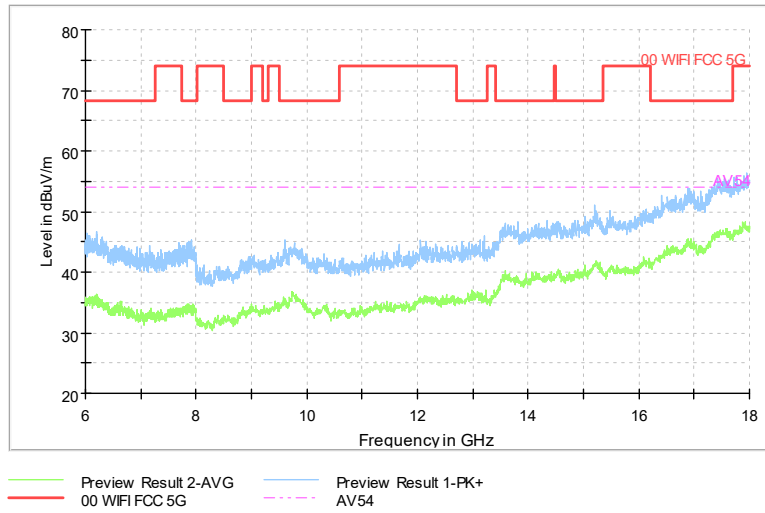

Carrier frequency (MHz): 5320  
 Channel No.:64

Full Spectrum

Comment

Frequency Range: 30MHz -1GHz  
Detector: Av mode and PK mode  
Modulation type: 802.11a

Full Spectrum

Frequency Range: 1GHz -6GHz  
Detector: Av mode and PK mode  
Modulation type: 802.11a

Full Spectrum

Comment

Frequency Range: 6GHz -18GHz  
Detector: Av mode and PK mode  
Modulation type: 802.11a

Full Spectrum

Frequency Range: 18GHz -40GHz  
Detector: Av mode and PK mode  
Modulation type: 802.11a