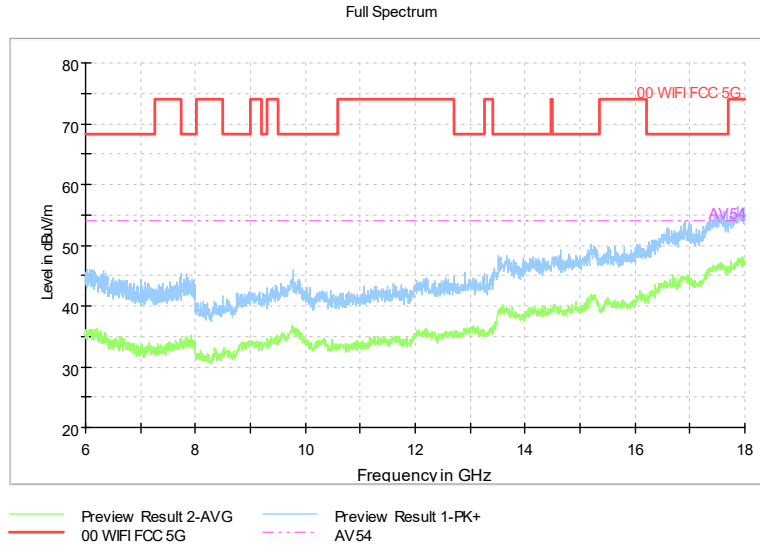

Full Spectrum

Comment

Frequency Range: 18GHz -40GHz  
Detector: Av mode and PK mode  
Modulation type: 802.11n(HT20)

Full Spectrum

Comment

Frequency Range: 30MHz -1GHz  
 Detector: Av mode and PK mode  
 Test Mode: 802.11ac(VHT20)

Full Spectrum

Frequency Range: 1GHz -6GHz  
 Detector: Av mode and PK mode  
 Test Mode: 802.11ac(VHT20)

Comment

Frequency Range: 6GHz -18GHz  
Detector: Av mode and PK mode  
Test Mode: 802.11ac(VHT20)

Comment