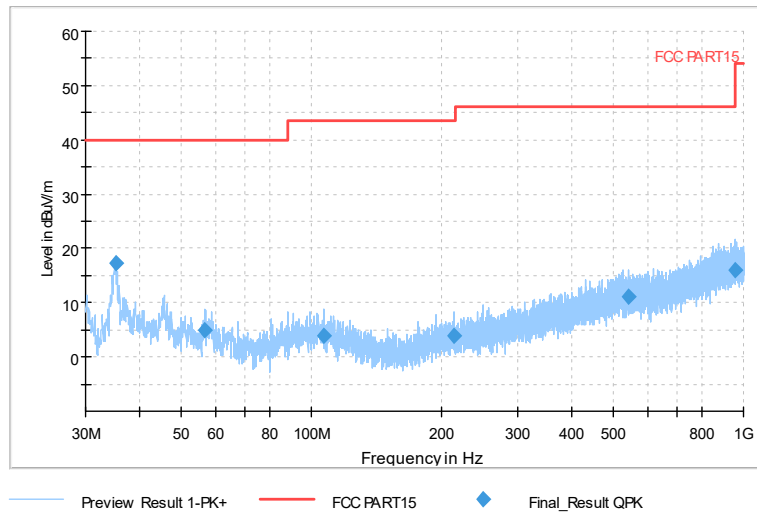

Full Spectrum

Comment

Frequency Range: 30MHz -1GHz  
 Detector: Av mode and PK mode  
 Modulation type: 802.11n(HT20)

Full Spectrum

Frequency Range: 1GHz -6GHz  
 Detector: Av mode and PK mode  
 Modulation type: 802.11n(HT20)

Full Spectrum

Comment

Frequency Range: 6GHz -18GHz  
Detector: Av mode and PK mode  
Modulation type: 802.11n(HT20)

Full Spectrum

Frequency Range: 18GHz -40GHz  
Detector: Av mode and PK mode  
Modulation type: 802.11n(HT20)