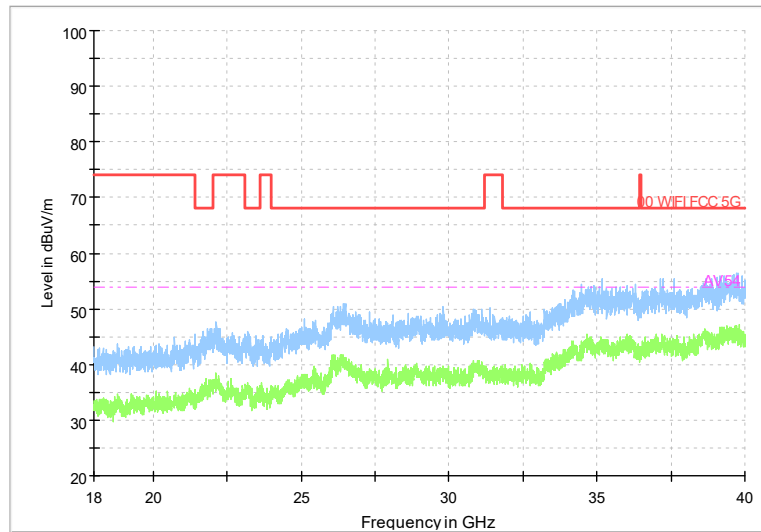

Carrier frequency (MHz): 5230  
Channel No.:46

Full Spectrum

Comment

Frequency Range: 30MHz -1GHz  
Detector: Av mode and PK mode  
Modulation type: 802.11n(HT40)

Full Spectrum

Frequency Range: 1GHz -6GHz  
Detector: Av mode and PK mode  
Modulation type: 802.11n(HT40)

Full Spectrum

Frequency Range: 6GHz -18GHz  
Detector: Av mode and PK mode  
Modulation type: 802.11n(HT40)

Full Spectrum

Frequency Range: 18GHz -40GHz  
Detector: Av mode and PK mode  
Modulation type: 802.11n(HT40)