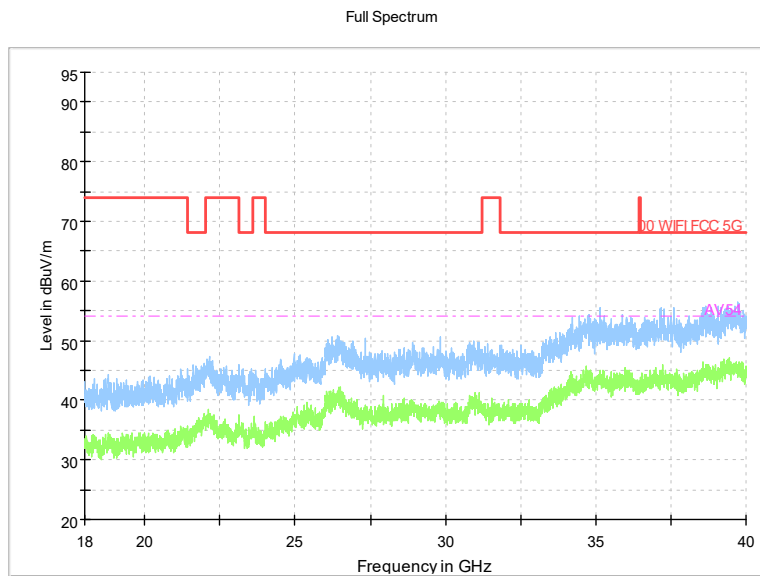

Comment

Frequency Range: 6GHz -18GHz  
 Detector: Av mode and PK mode  
 Test Mode: 802.11ac(VHT40)

Comment

Frequency Range: 18GHz -40GHz  
 Detector: Av mode and PK mode  
 Test Mode: 802.11ac(VHT40)

Carrier frequency (MHz): 5290  
Channel No.:58

Full Spectrum

Comment

Frequency Range: 30MHz -1GHz  
Detector: Av mode and PK mode  
Test Mode: 802.11ac(VHT80)

Full Spectrum

Frequency Range: 1GHz -6GHz  
Detector: Av mode and PK mode  
Test Mode: 802.11ac(VHT80)

Comment

Frequency Range: 6GHz -18GHz  
 Detector: Av mode and PK mode  
 Test Mode: 802.11ac(VHT80)

Frequency Range: 18GHz -40GHz  
 Detector: Av mode and PK mode  
 Test Mode: 802.11ac(VHT80)

Carrier frequency (MHz): 5500  
 Channel No.:100