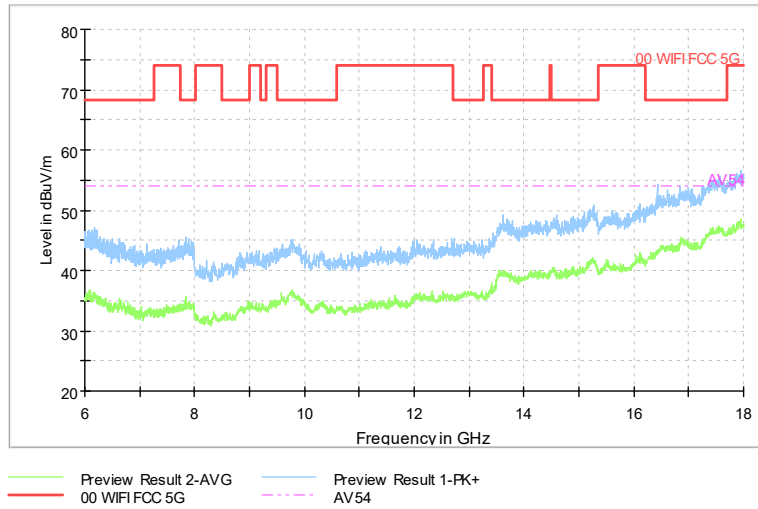

Full Spectrum

Comment

Frequency Range: 6GHz -18GHz
Detector: Av mode and PK mode
Modulation type: 802.11n(HT20)