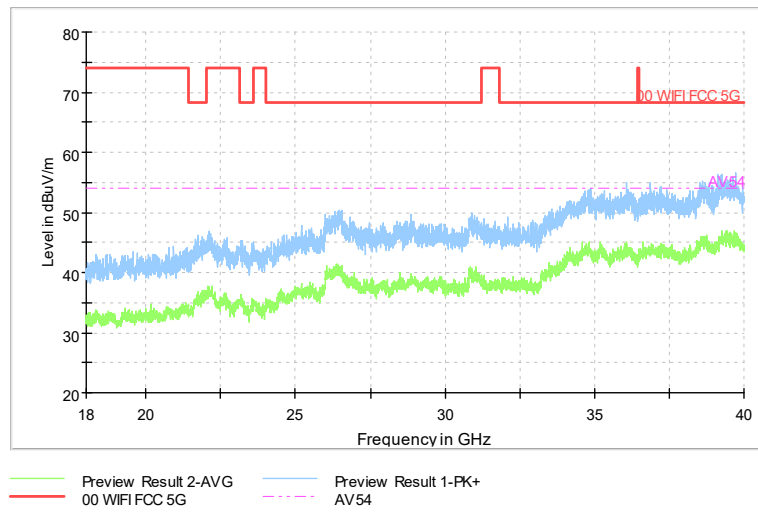

Full Spectrum

Comment

Frequency Range: 18GHz -40GHz
Detector: Av mode and PK mode
Test Mode: 802.11ac(VHT20)