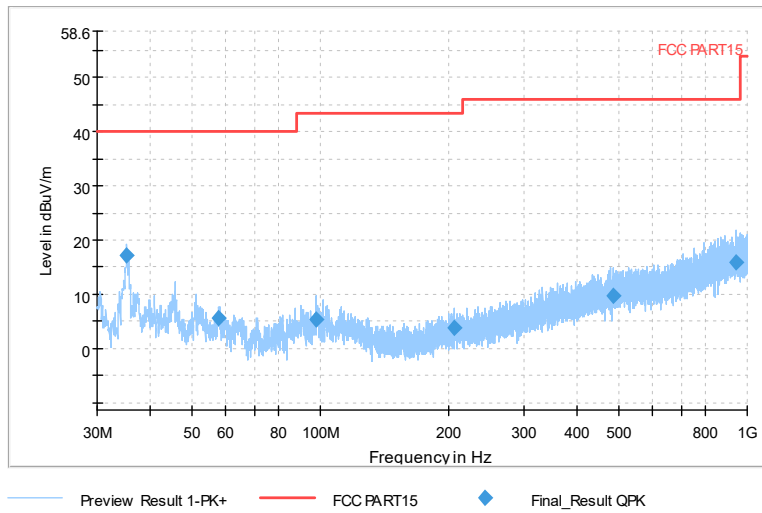

Full Spectrum

Comment

Frequency Range: 30MHz -1GHz
Detector: Av mode and PK mode
Modulation type: 802.11n(HT40)