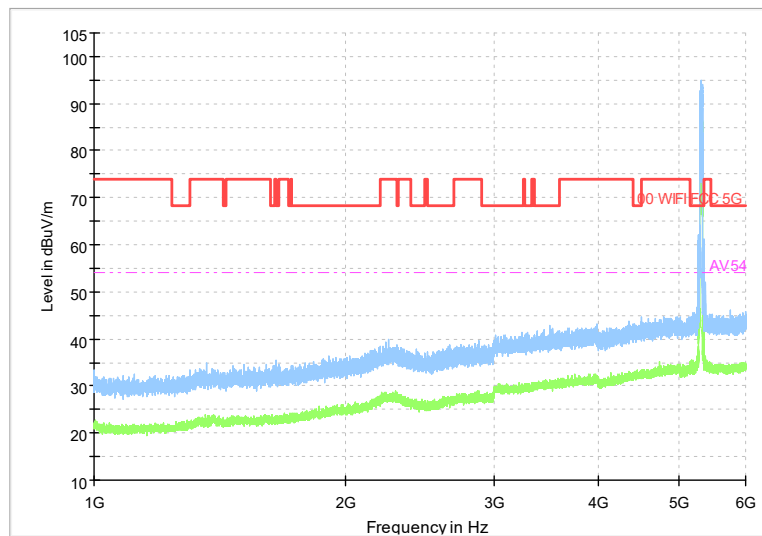

Full Spectrum

Comment

Frequency Range: 6GHz -18GHz  
 Detector: Av mode and PK mode  
 Modulation type: 802.11n(HT40)

Full Spectrum

Frequency Range: 18GHz -40GHz  
 Detector: Av mode and PK mode  
 Modulation type: 802.11n(HT40)

Full Spectrum

Comment

Frequency Range: 30MHz -1GHz  
 Detector: Av mode and PK mode  
 Test Mode: 802.11ac(VHT40)

Full Spectrum

Frequency Range: 1GHz -6GHz  
 Detector: Av mode and PK mode  
 Test Mode: 802.11ac(VHT40)