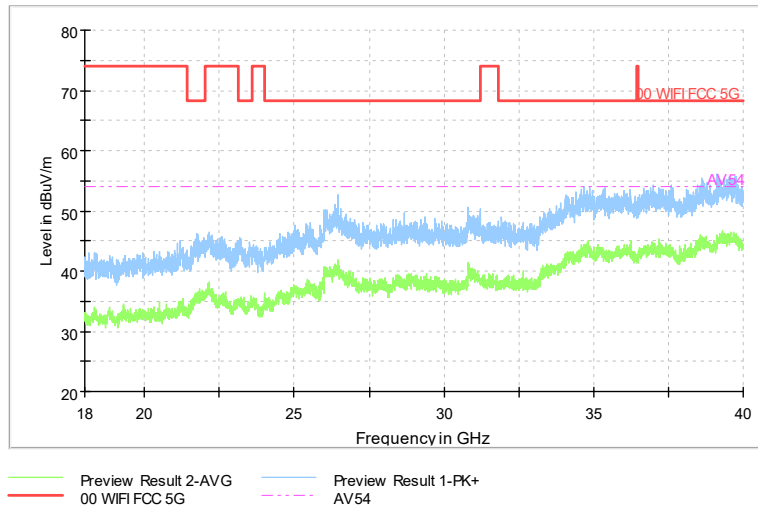

Full Spectrum

Comment

Frequency Range: 18GHz -40GHz
Detector: Av mode and PK mode
Modulation type: 802.11n(HT20)