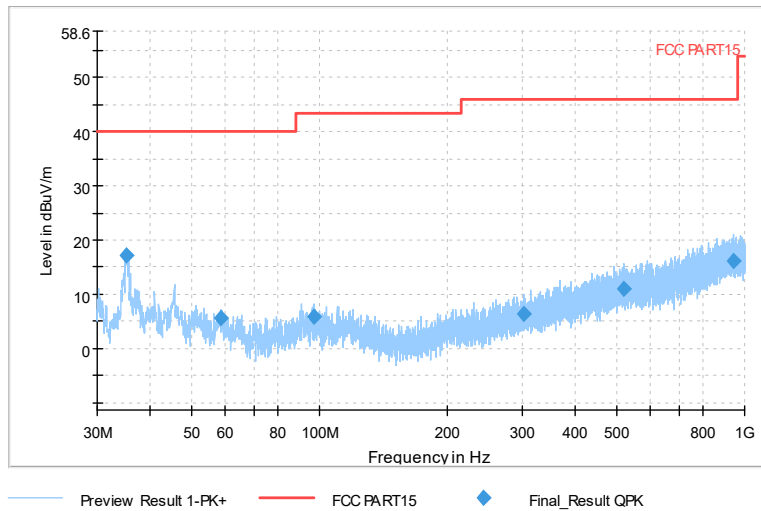

Full Spectrum

Comment

Frequency Range: 30MHz -1GHz
Detector: Av mode and PK mode
Modulation type: 802.11n(HT20)