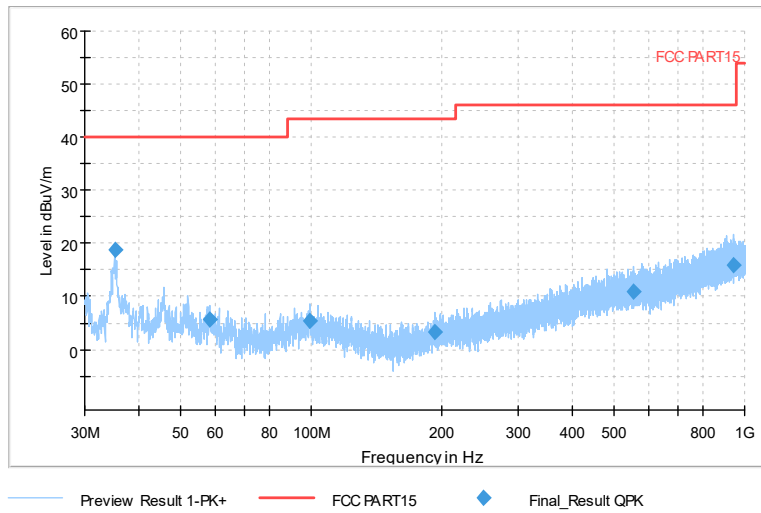

Full Spectrum

Comment

Frequency Range: 30MHz -1GHz
Detector: Av mode and PK mode
Modulation type: 802.11n(HT40)