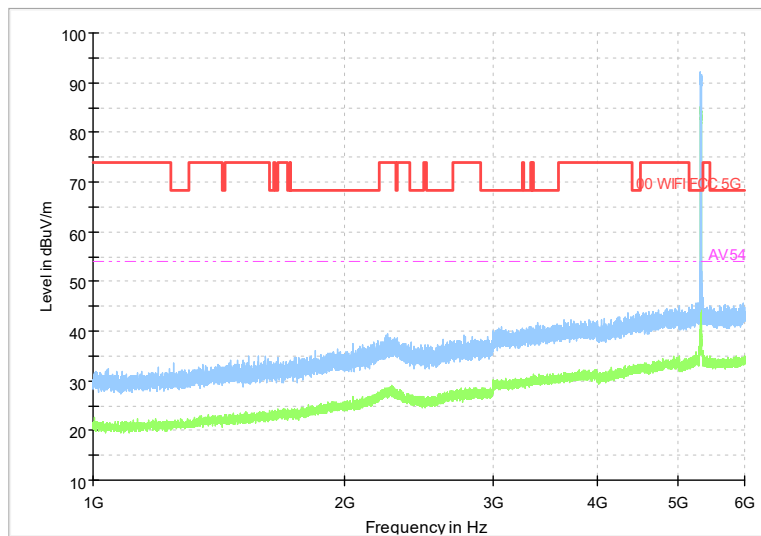

Full Spectrum

Comment

Frequency Range: 6GHz -18GHz  
Detector: Av mode and PK mode  
Modulation type: 802.11a

Full Spectrum

Frequency Range: 18GHz -40GHz  
Detector: Av mode and PK mode  
Modulation type: 802.11a

Full Spectrum

Comment

Frequency Range: 30MHz -1GHz  
 Detector: Av mode and PK mode  
 Modulation type: 802.11n(HT20)

Full Spectrum

Frequency Range: 1GHz -6GHz  
 Detector: Av mode and PK mode  
 Modulation type: 802.11n(HT20)