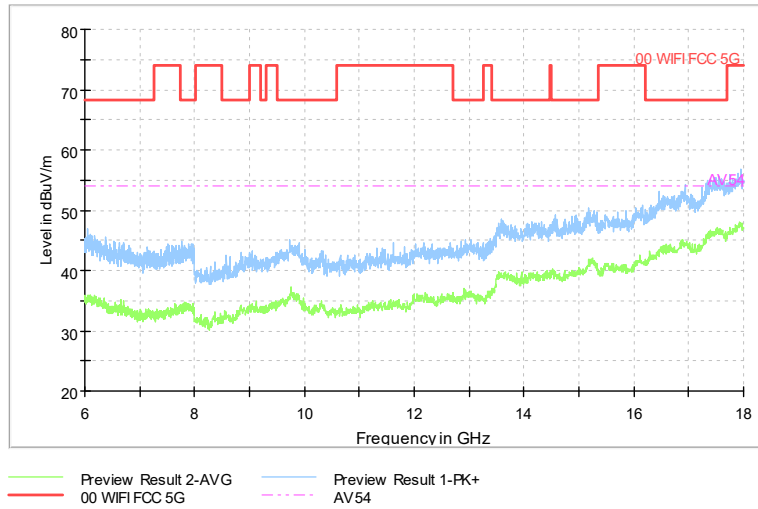

Full Spectrum

Comment

Frequency Range: 18GHz -40GHz  
Detector: Av mode and PK mode  
Test Mode: 802.11ac(VHT20)

Carrier frequency (MHz): 5700  
Channel No.:140

Comment

Frequency Range: 30MHz -1GHz  
Detector: Av mode and PK mode  
Modulation type: 802.11a

Frequency Range: 1GHz -6GHz  
Detector: Av mode and PK mode  
Modulation type: 802.11a

Full Spectrum

Comment

Frequency Range: 6GHz -18GHz  
Detector: Av mode and PK mode  
Modulation type: 802.11a

Full Spectrum