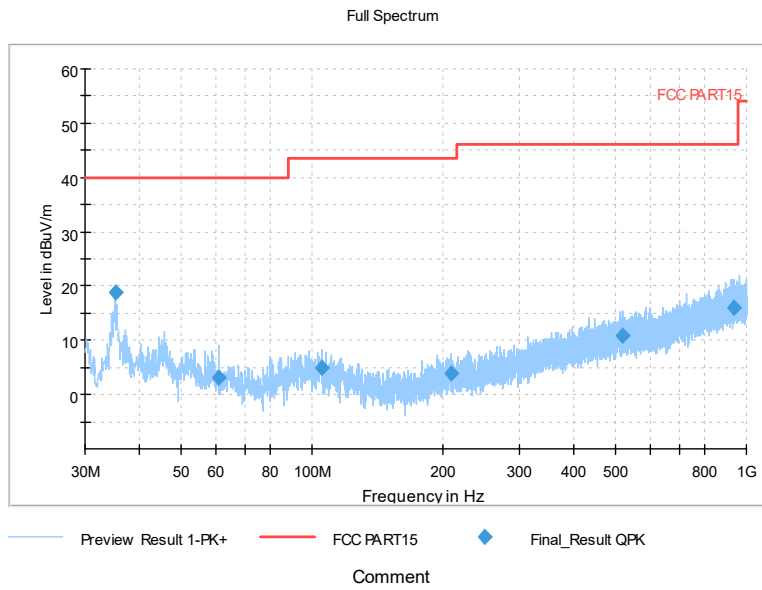

Carrier frequency (MHz): 5260
Channel No.:52

Frequency Range: 30MHz -1GHz
Detector: Av mode and PK mode
Modulation type: 802.11a