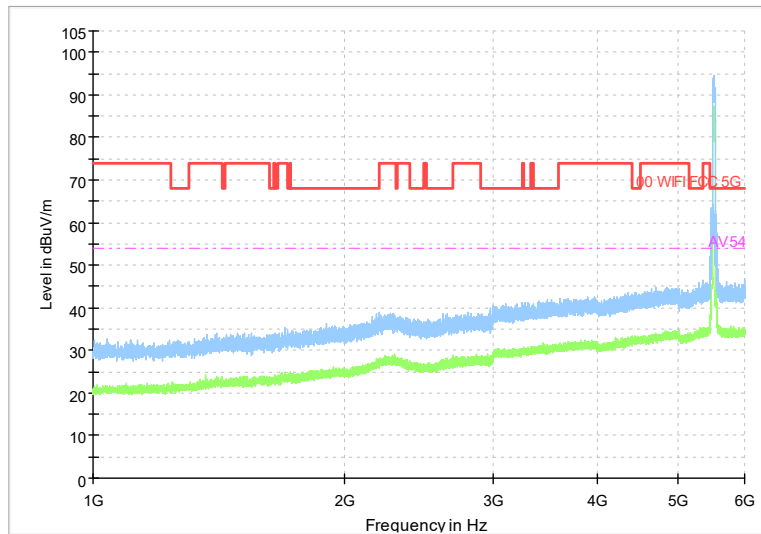

Full Spectrum

Frequency Range: 1GHz -6GHz  
 Detector: Av mode and PK mode  
 Test Mode: 802.11ac(VHT20)

Comment

Frequency Range: 6GHz -18GHz  
Detector: Av mode and PK mode  
Test Mode: 802.11ac(VHT20)

Comment

Frequency Range: 18GHz -40GHz  
Detector: Av mode and PK mode  
Test Mode: 802.11ac(VHT20)

Carrier frequency (MHz): 5510  
Channel No.:102

Full Spectrum

Comment

Frequency Range: 30MHz -1GHz  
 Detector: Av mode and PK mode  
 Modulation type: 802.11n(HT40)

Full Spectrum

Frequency Range: 1GHz -6GHz  
 Detector: Av mode and PK mode  
 Modulation type: 802.11n(HT40)

Full Spectrum

Comment

Frequency Range: 6GHz -18GHz  
 Detector: Av mode and PK mode  
 Modulation type: 802.11n(HT40)