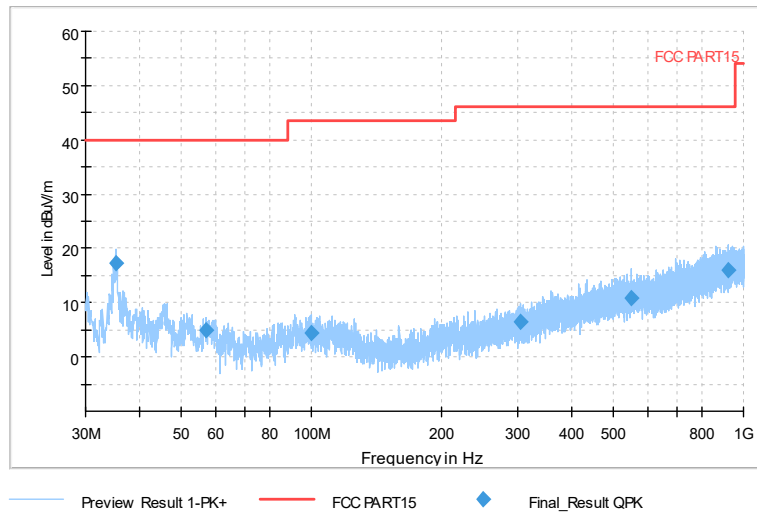

Full Spectrum

Comment

Frequency Range: 30MHz -1GHz
Detector: Av mode and PK mode
Modulation type: 802.11n(HT40)