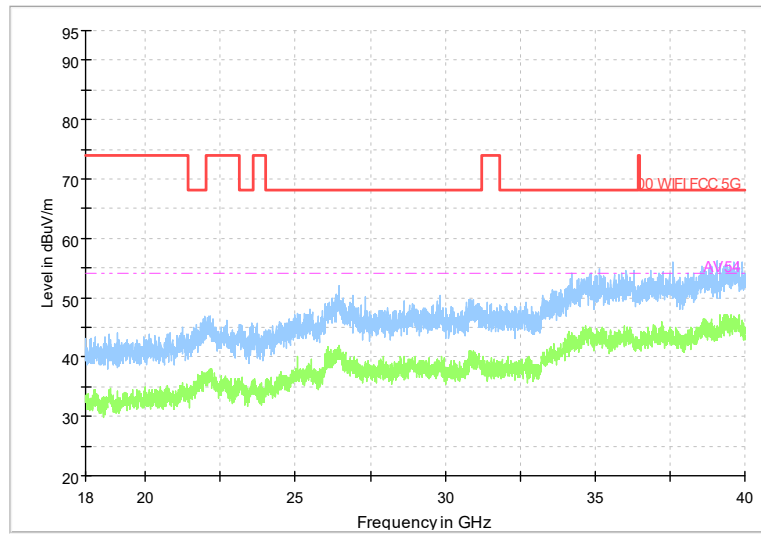

Carrier frequency (MHz): 5210  
Channel No.:42

Full Spectrum

Comment

Frequency Range: 30MHz -1GHz  
Detector: Av mode and PK mode  
Test Mode: 802.11ac(VHT80)

Full Spectrum

Frequency Range: 1GHz -6GHz  
Detector: Av mode and PK mode  
Test Mode: 802.11ac(VHT80)

Full Spectrum

Frequency Range: 6GHz -18GHz  
Detector: Av mode and PK mode  
Test Mode: 802.11ac(VHT80)

Full Spectrum

Frequency Range: 18GHz -40GHz  
Detector: Av mode and PK mode  
Test Mode: 802.11ac(VHT80)