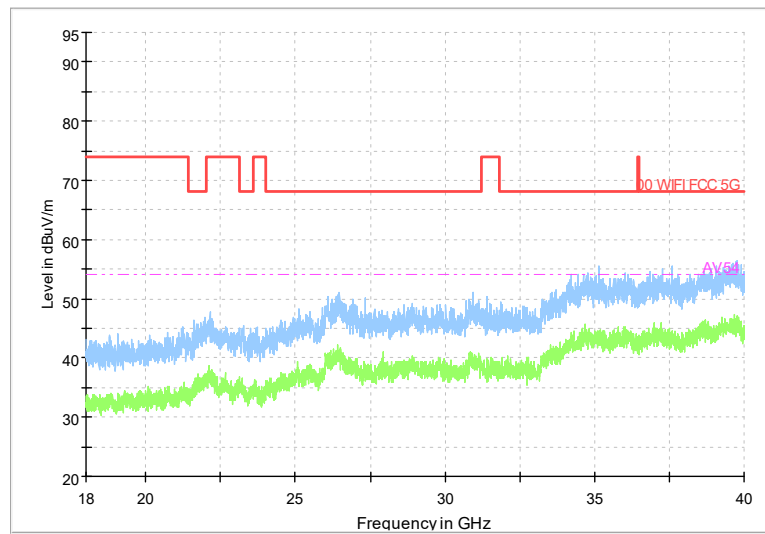

Full Spectrum

Comment

Frequency Range: 6GHz -18GHz  
Detector: Av mode and PK mode  
Modulation type: 802.11a

Full Spectrum

Frequency Range: 18GHz -40GHz  
Detector: Av mode and PK mode  
Modulation type: 802.11a

Full Spectrum

Comment

Frequency Range: 30MHz -1GHz  
Detector: Av mode and PK mode  
Modulation type: 802.11n(HT20)

Full Spectrum

Frequency Range: 1GHz -6GHz  
Detector: Av mode and PK mode  
Modulation type: 802.11n(HT20)

Full Spectrum

Comment

Frequency Range: 6GHz -18GHz  
Detector: Av mode and PK mode  
Modulation type: 802.11n(HT20)

Full Spectrum

Frequency Range: 18GHz -40GHz  
Detector: Av mode and PK mode  
Modulation type: 802.11n(HT20)