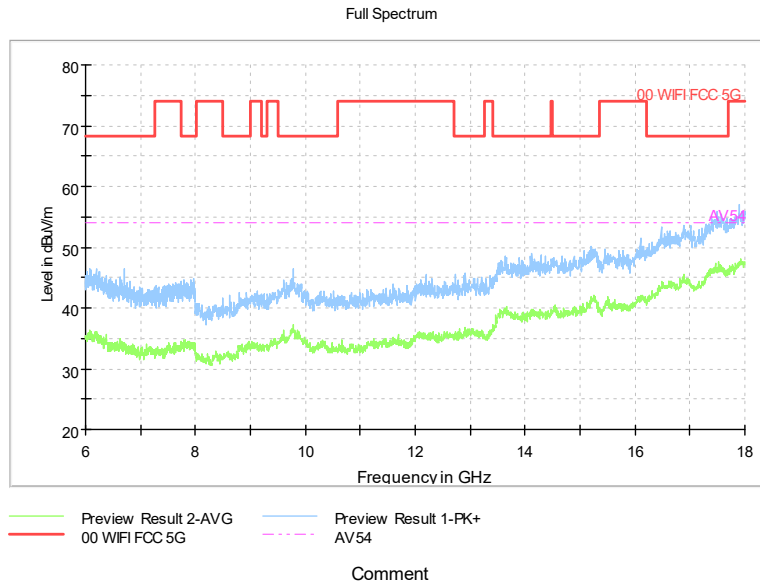

Full Spectrum

Comment

Frequency Range: 18GHz -40GHz  
 Detector: Av mode and PK mode  
 Modulation type: 802.11n(HT40)

Full Spectrum

Comment

Frequency Range: 30MHz -1GHz  
Detector: Av mode and PK mode  
Test Mode: 802.11ac(VHT40)

Full Spectrum

Frequency Range: 1GHz -6GHz  
Detector: Av mode and PK mode  
Test Mode: 802.11ac(VHT40)

Frequency Range: 6GHz -18GHz  
Detector: Av mode and PK mode  
Test Mode: 802.11ac(VHT40)

Frequency Range: 18GHz -40GHz  
Detector: Av mode and PK mode  
Test Mode: 802.11ac(VHT40)