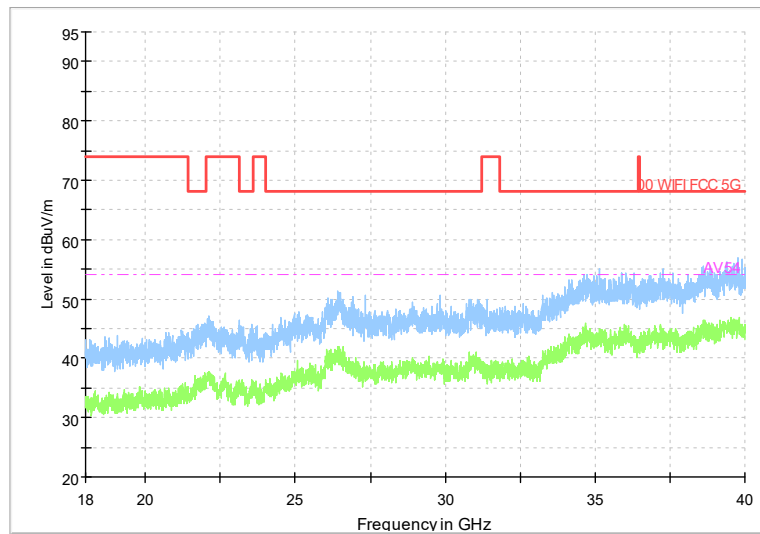

Full Spectrum

Comment

Frequency Range: 30MHz -1GHz  
 Detector: Av mode and PK mode  
 Test Mode: 802.11ac(VHT20)

Full Spectrum

Frequency Range: 1GHz -6GHz  
 Detector: Av mode and PK mode  
 Test Mode: 802.11ac(VHT20)

Full Spectrum

Comment

Frequency Range: 6GHz -18GHz  
 Detector: Av mode and PK mode  
 Test Mode: 802.11ac(VHT20)

Full Spectrum

Frequency Range: 18GHz -40GHz  
 Detector: Av mode and PK mode  
 Test Mode: 802.11ac(VHT20)