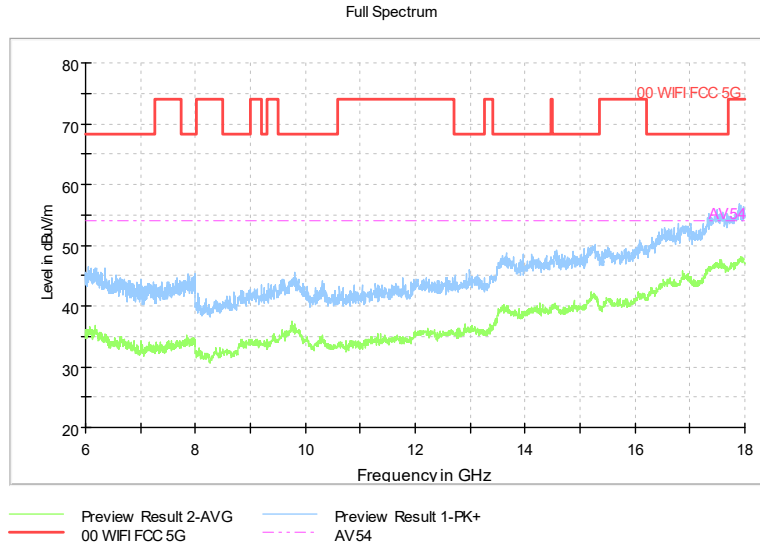

Full Spectrum

Comment

Frequency Range: 30MHz -1GHz  
 Detector: Av mode and PK mode  
 Test Mode: 802.11ac(VHT40)

Full Spectrum

Frequency Range: 1GHz -6GHz  
 Detector: Av mode and PK mode  
 Test Mode: 802.11ac(VHT40)

Comment

Frequency Range: 6GHz -18GHz  
 Detector: Av mode and PK mode  
 Test Mode: 802.11ac(VHT40)

Comment

Frequency Range: 18GHz -40GHz  
 Detector: Av mode and PK mode  
 Test Mode: 802.11ac(VHT40)

Carrier frequency (MHz): 5290  
Channel No.:58