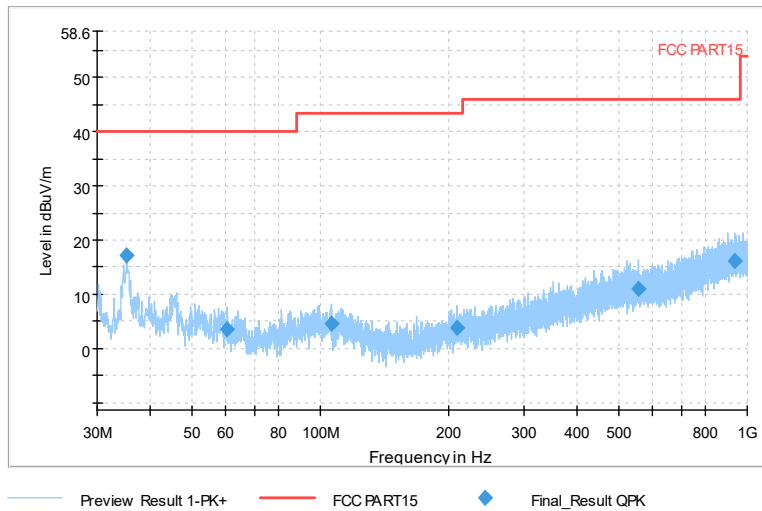

Full Spectrum

Comment

Frequency Range: 30MHz -1GHz
Detector: Av mode and PK mode
Test Mode: 802.11ac(VHT80)