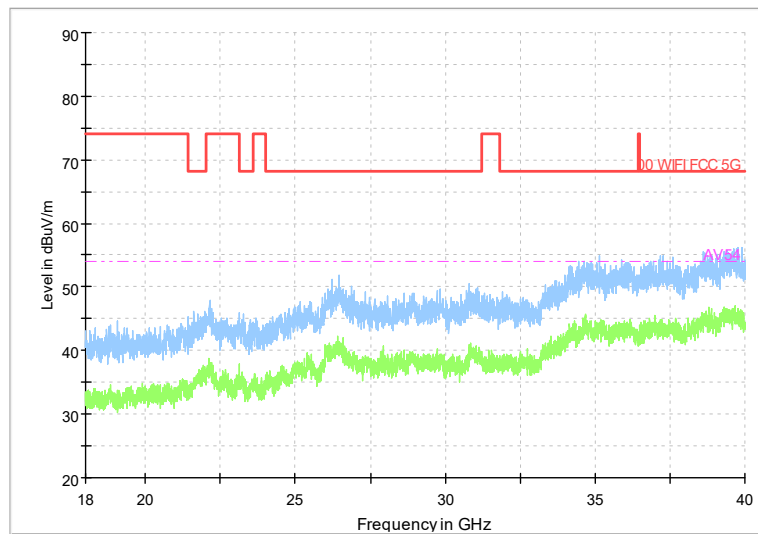

Carrier frequency (MHz): 5320  
 Channel No.:64

Full Spectrum

Comment

Frequency Range: 30MHz -1GHz  
Detector: Av mode and PK mode  
Modulation type: 802.11a

Full Spectrum

Frequency Range: 1GHz -6GHz  
Detector: Av mode and PK mode  
Modulation type: 802.11a

Full Spectrum

Comment

Frequency Range: 6GHz -18GHz  
Detector: Av mode and PK mode  
Modulation type: 802.11a

Full Spectrum

Frequency Range: 18GHz -40GHz  
Detector: Av mode and PK mode  
Modulation type: 802.11a