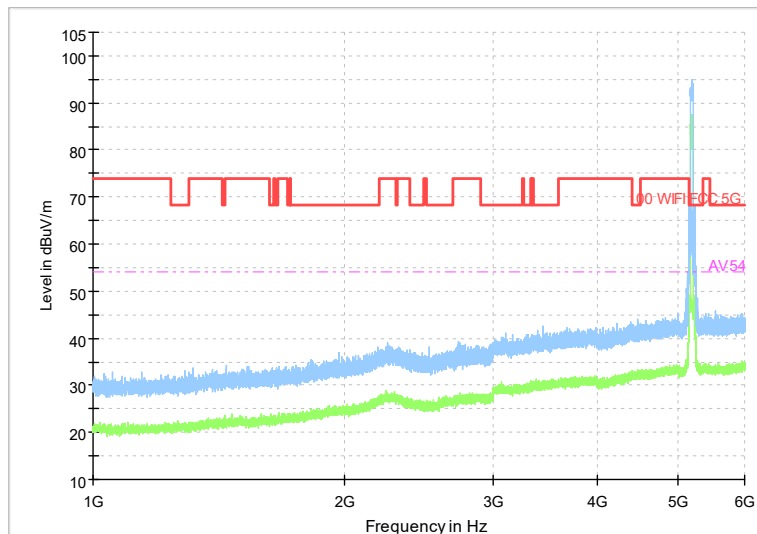

Full Spectrum

Preview Result 2-AVG      Preview Result 1-PK+  
00 WIFI FCC 5G              AV54

Comment

Frequency Range: 6GHz -18GHz  
Detector: Av mode and PK mode  
Test Mode: 802.11ac(VHT20)

Full Spectrum

Preview Result 2-AVG      Preview Result 1-PK+  
00 WIFI FCC 5G              AV54

Comment

Frequency Range: 18GHz -40GHz  
Detector: Av mode and PK mode  
Test Mode: 802.11ac(VHT20)

Carrier frequency (MHz): 5190  
Channel No.:38

Full Spectrum

Comment

Frequency Range: 30MHz -1GHz  
 Detector: Av mode and PK mode  
 Modulation type: 802.11n(HT40)

Full Spectrum

Frequency Range: 1GHz -6GHz  
 Detector: Av mode and PK mode  
 Modulation type: 802.11n(HT40)