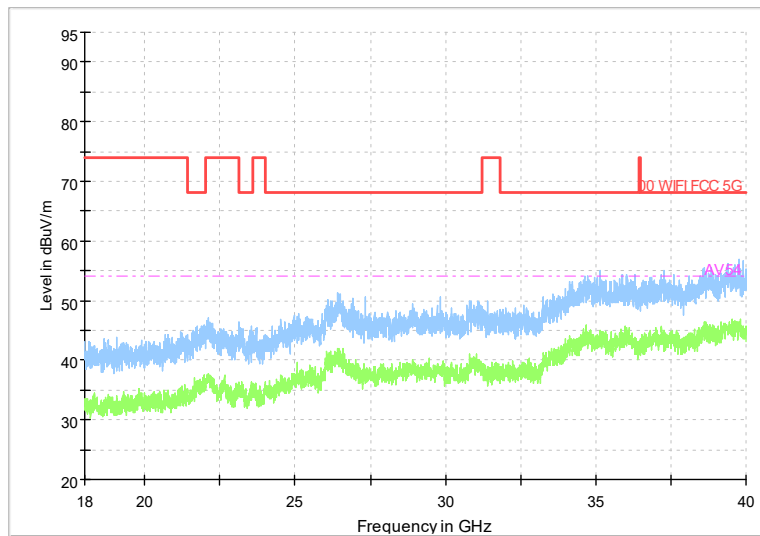

Carrier frequency (MHz): 5270  
Channel No.:54

Comment

Frequency Range: 30MHz -1GHz  
Detector: Av mode and PK mode  
Modulation type: 802.11n(HT40)

Frequency Range: 1GHz -6GHz  
Detector: Av mode and PK mode  
Modulation type: 802.11n(HT40)

Full Spectrum

Comment

Frequency Range: 6GHz -18GHz  
Detector: Av mode and PK mode  
Modulation type: 802.11n(HT40)

Full Spectrum

Frequency Range: 18GHz -40GHz  
Detector: Av mode and PK mode  
Modulation type: 802.11n(HT40)