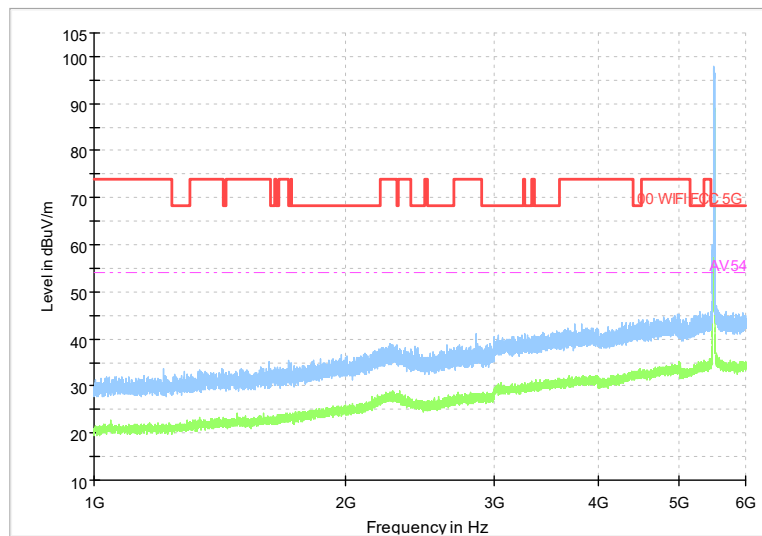

Full Spectrum

Frequency Range: 1GHz -6GHz
Detector: Av mode and PK mode
Modulation type: 802.11a