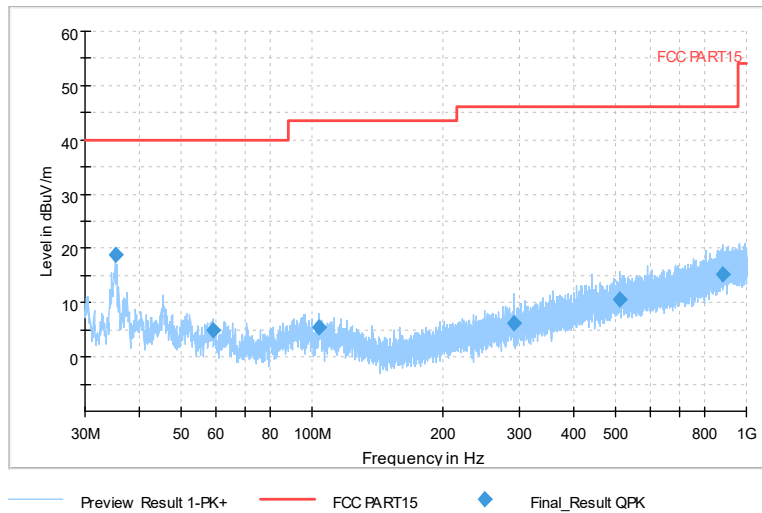

Full Spectrum

Comment

Frequency Range: 30MHz -1GHz
Detector: Av mode and PK mode
Modulation type: 802.11n(HT40)