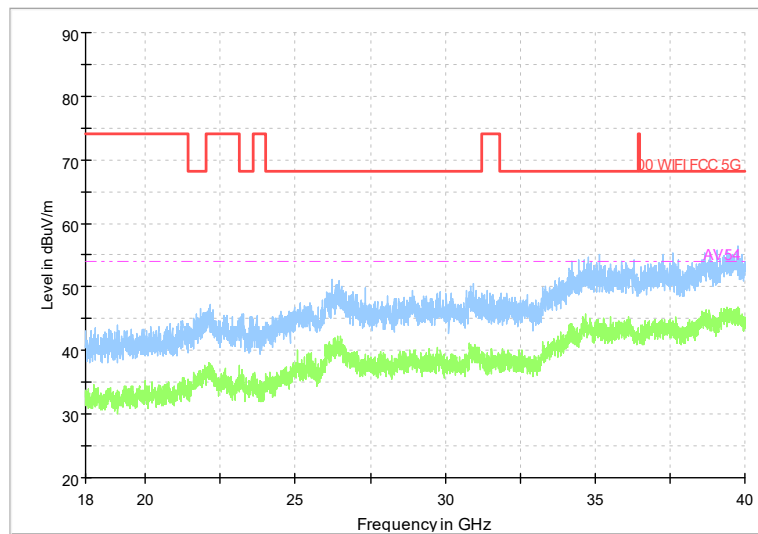

Full Spectrum

Comment

Frequency Range: 6GHz -18GHz  
 Detector: Av mode and PK mode  
 Test Mode: 802.11ac(VHT20)

Full Spectrum

Frequency Range: 18GHz -40GHz  
 Detector: Av mode and PK mode  
 Test Mode: 802.11ac(VHT20)

Carrier frequency (MHz): 5300  
Channel No.:60

Comment

Frequency Range: 30MHz -1GHz  
Detector: Av mode and PK mode  
Modulation type: 802.11a

Frequency Range: 1GHz -6GHz  
Detector: Av mode and PK mode  
Modulation type: 802.11a

Full Spectrum

Comment

Frequency Range: 6GHz -18GHz  
 Detector: Av mode and PK mode  
 Modulation type: 802.11a

Full Spectrum

Frequency Range: 18GHz -40GHz  
 Detector: Av mode and PK mode  
 Modulation type: 802.11a