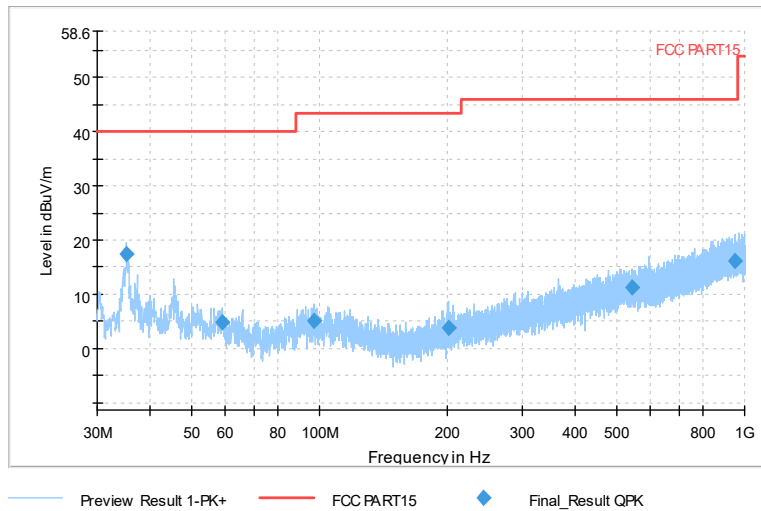

Full Spectrum

Comment

Frequency Range: 30MHz -1GHz
Detector: Av mode and PK mode
Modulation type: 802.11n(HT20)