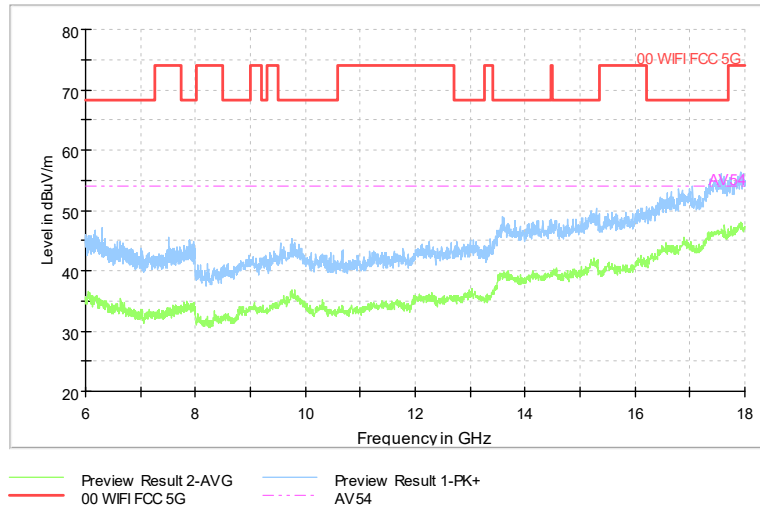

Full Spectrum

Frequency Range: 6GHz -18GHz  
Detector: Av mode and PK mode  
Modulation type: 802.11n(HT40)

Full Spectrum

Frequency Range: 18GHz -40GHz  
Detector: Av mode and PK mode  
Modulation type: 802.11n(HT40)

Full Spectrum

Comment

Frequency Range: 30MHz -1GHz  
Detector: Av mode and PK mode  
Test Mode: 802.11ac(VHT40)

Full Spectrum

Frequency Range: 1GHz -6GHz  
Detector: Av mode and PK mode  
Test Mode: 802.11ac(VHT40)

Full Spectrum

Comment

Frequency Range: 6GHz -18GHz  
Detector: Av mode and PK mode  
Test Mode: 802.11ac(VHT40)

Full Spectrum

Frequency Range: 18GHz -40GHz  
Detector: Av mode and PK mode  
Test Mode: 802.11ac(VHT40)