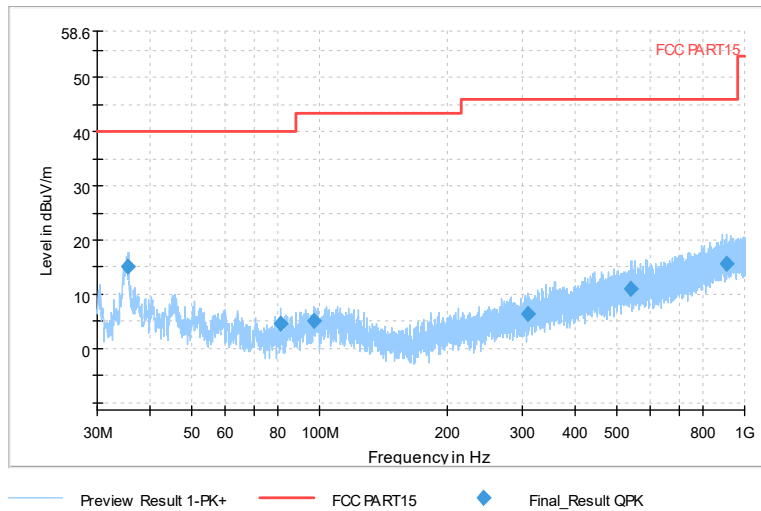

Full Spectrum

Comment

Frequency Range: 30MHz -1GHz
Detector: Av mode and PK mode
Test Mode: 802.11ac(VHT20)