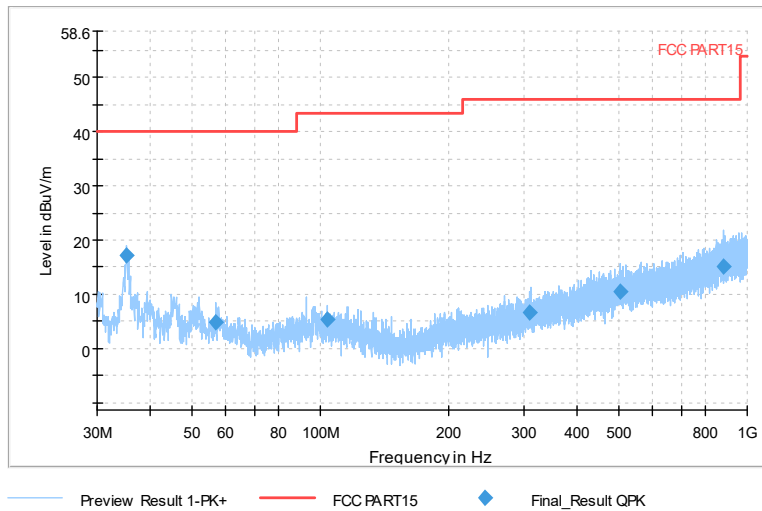

Full Spectrum

Comment

Frequency Range: 30MHz -1GHz
Detector: Av mode and PK mode
Test Mode: 802.11ac(VHT20)