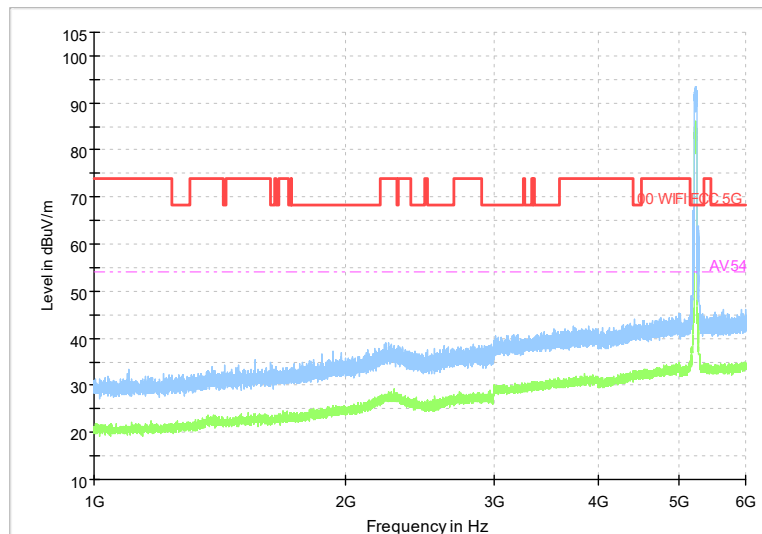

Full Spectrum

Frequency Range: 6GHz -18GHz  
Detector: Av mode and PK mode  
Modulation type: 802.11n(HT40)

Full Spectrum

Frequency Range: 18GHz -40GHz  
Detector: Av mode and PK mode  
Modulation type: 802.11n(HT40)

Full Spectrum

Comment

Frequency Range: 30MHz -1GHz  
Detector: Av mode and PK mode  
Test Mode: 802.11ac(VHT40)

Full Spectrum

Frequency Range: 1GHz -6GHz  
Detector: Av mode and PK mode  
Test Mode: 802.11ac(VHT40)