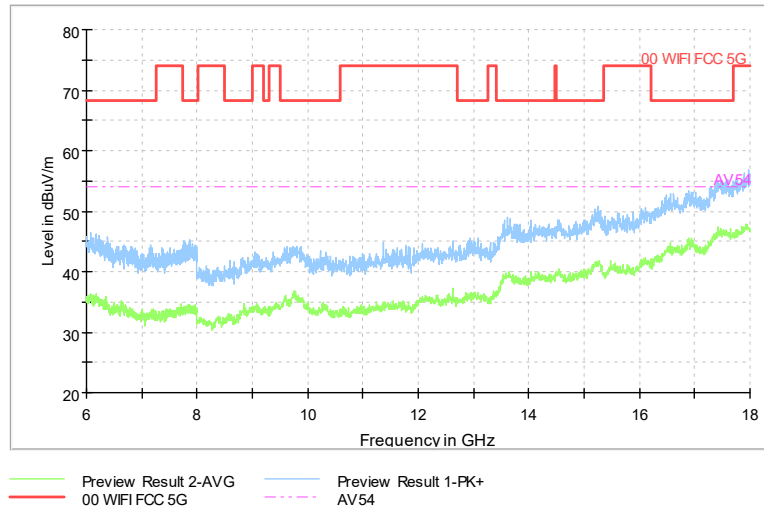

Full Spectrum

Frequency Range: 6GHz -18GHz  
Detector: Av mode and PK mode  
Test Mode: 802.11ac(VHT80)

Full Spectrum

Frequency Range: 18GHz -40GHz  
Detector: Av mode and PK mode  
Test Mode: 802.11ac(VHT80)

Carrier frequency (MHz): 5260  
Channel No.:52

Frequency Range: 30MHz -1GHz  
Detector: Av mode and PK mode  
Modulation type: 802.11a

Frequency Range: 1GHz -6GHz  
Detector: Av mode and PK mode  
Modulation type: 802.11a

Full Spectrum

Comment

Frequency Range: 6GHz -18GHz  
Detector: Av mode and PK mode  
Modulation type: 802.11a

Full Spectrum

Frequency Range: 18GHz -40GHz  
Detector: Av mode and PK mode  
Modulation type: 802.11a