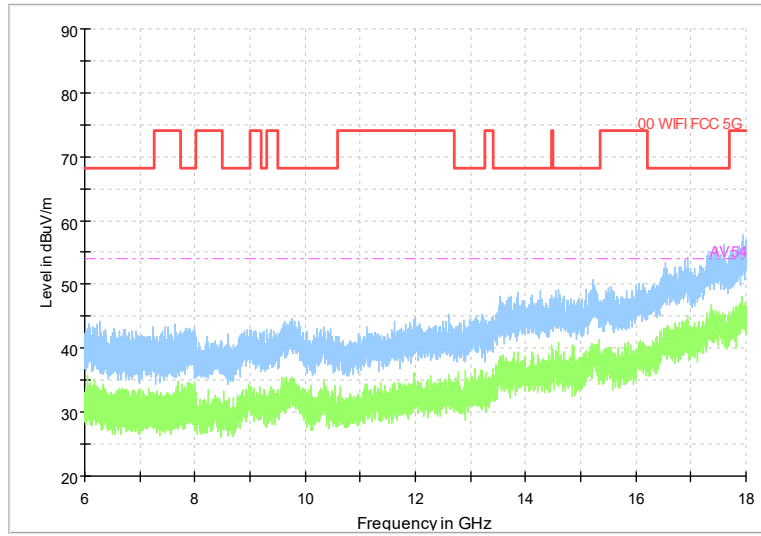

Carrier frequency (MHz): 5210  
Channel No.:42

Full Spectrum

Comment

Frequency Range: 30MHz -1GHz  
Detector: Av mode and PK mode  
Test Mode: 802.11ac(VHT80)

Full Spectrum

Frequency Range: 1GHz -6GHz  
Detector: Av mode and PK mode  
Test Mode: 802.11ac(VHT80)

Full Spectrum

Frequency Range: 6GHz -18GHz  
Detector: Av mode and PK mode  
Test Mode: 802.11ac(VHT80)

Full Spectrum

Frequency Range: 18GHz -40GHz  
Detector: Av mode and PK mode  
Test Mode: 802.11ac(VHT80)