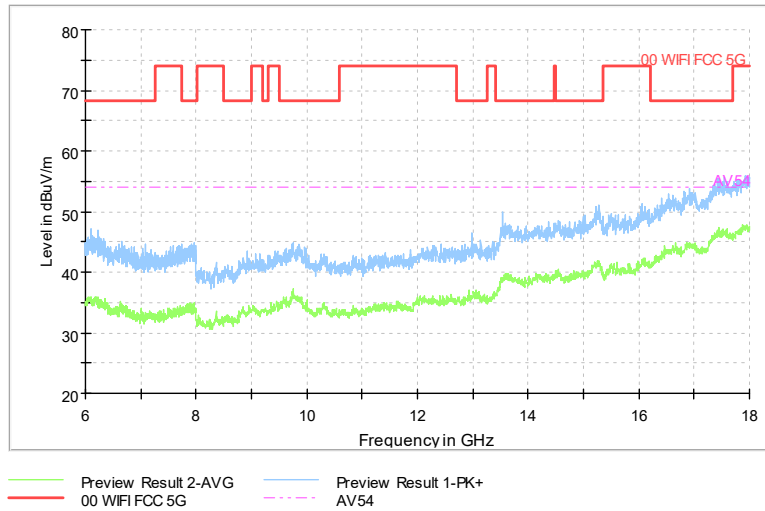

Full Spectrum

Comment

Frequency Range: 6GHz -18GHz  
Detector: Av mode and PK mode  
Modulation type: 802.11a

Full Spectrum

Frequency Range: 18GHz -40GHz  
Detector: Av mode and PK mode  
Modulation type: 802.11a

Full Spectrum

Comment

Frequency Range: 30MHz -1GHz  
 Detector: Av mode and PK mode  
 Modulation type: 802.11n(HT20)

Full Spectrum

Frequency Range: 1GHz -6GHz  
 Detector: Av mode and PK mode  
 Modulation type: 802.11n(HT20)

Full Spectrum

Comment

Frequency Range: 6GHz -18GHz  
Detector: Av mode and PK mode  
Modulation type: 802.11n(HT20)

Full Spectrum

Frequency Range: 18GHz -40GHz  
Detector: Av mode and PK mode  
Modulation type: 802.11n(HT20)