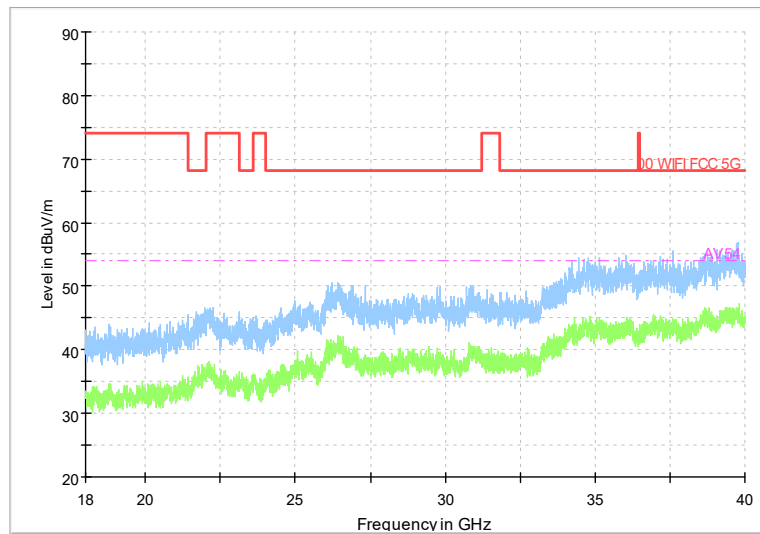

Full Spectrum

Comment

Frequency Range: 30MHz -1GHz  
 Detector: Av mode and PK mode  
 Modulation type: 802.11n(HT20)

Full Spectrum

Frequency Range: 1GHz -6GHz  
 Detector: Av mode and PK mode  
 Modulation type: 802.11n(HT20)

Full Spectrum

Comment

Frequency Range: 6GHz -18GHz  
Detector: Av mode and PK mode  
Modulation type: 802.11n(HT20)

Full Spectrum

Frequency Range: 18GHz -40GHz  
Detector: Av mode and PK mode  
Modulation type: 802.11n(HT20)