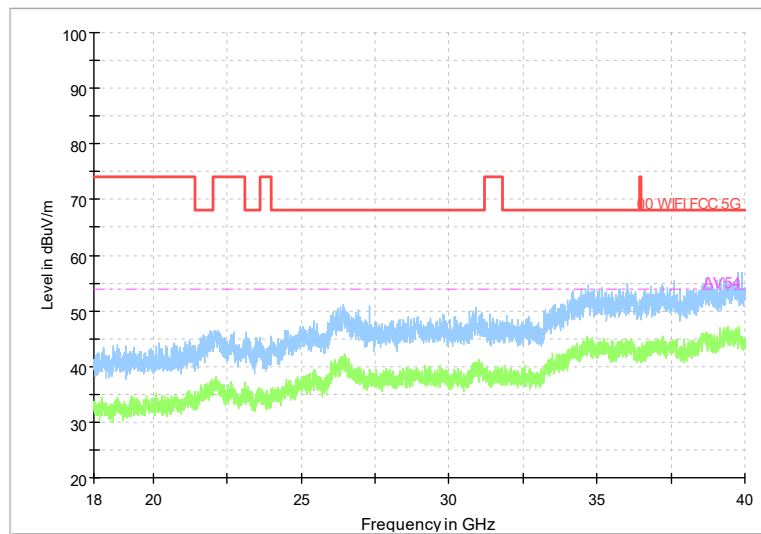

Full Spectrum

Comment

Frequency Range: 30MHz -1GHz  
 Detector: Av mode and PK mode  
 Modulation type: 802.11n(HT20)

Full Spectrum

Frequency Range: 1GHz -6GHz  
 Detector: Av mode and PK mode  
 Modulation type: 802.11n(HT20)

Full Spectrum

Comment

Frequency Range: 6GHz -18GHz  
Detector: Av mode and PK mode  
Modulation type: 802.11n(HT20)

Full Spectrum

Frequency Range: 18GHz -40GHz  
Detector: Av mode and PK mode  
Modulation type: 802.11n(HT20)