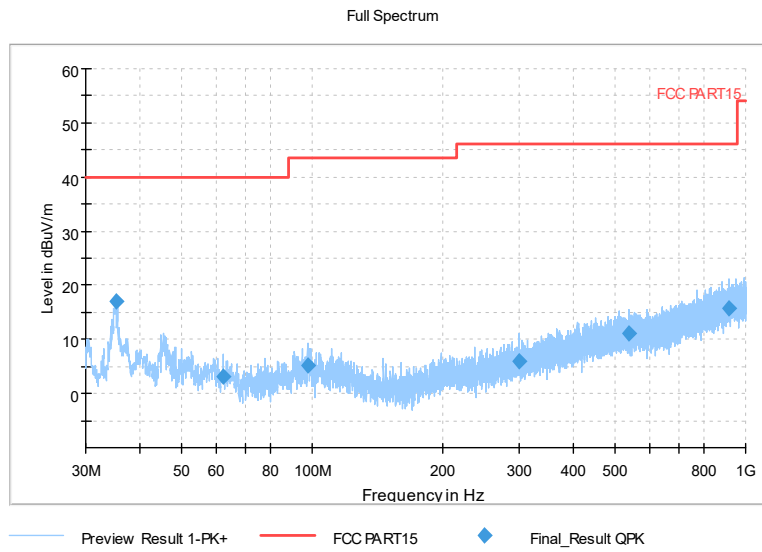

Carrier frequency (MHz): 5300
Channel No.:60

Comment

Frequency Range: 30MHz -1GHz
Detector: Av mode and PK mode
Modulation type: 802.11a