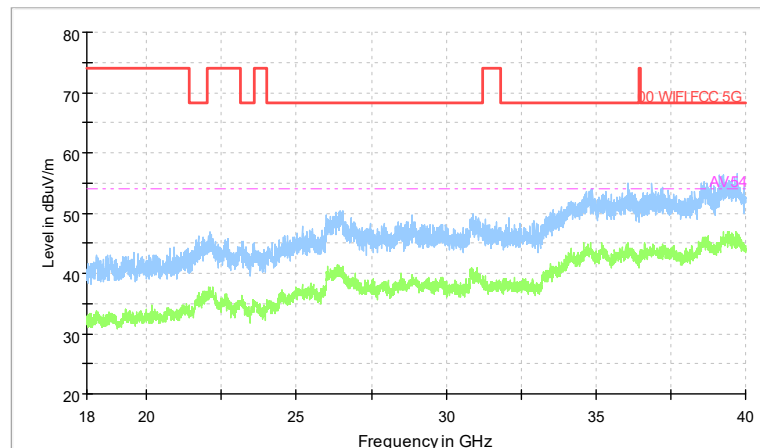

Full Spectrum

Preview Result 2-AVG      Preview Result 1-PK+  
00 WIFI FCC 5G              AV54

Comment

Frequency Range: 6GHz -18GHz  
Detector: Av mode and PK mode  
Test Mode: 802.11ac(VHT20)

Full Spectrum

Preview Result 2-AVG      Preview Result 1-PK+  
00 WIFI FCC 5G              AV54

Comment

Frequency Range: 18GHz -40GHz  
Detector: Av mode and PK mode  
Test Mode: 802.11ac(VHT20)

Carrier frequency (MHz): 5190  
Channel No.:38