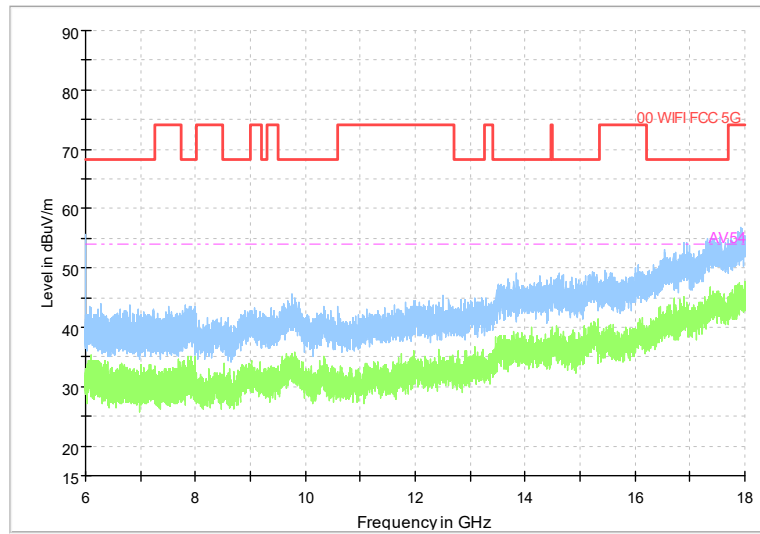

Full Spectrum

Frequency Range: 1GHz -6GHz  
Detector: Av mode and PK mode  
Test Mode: 802.11ac(VHT40)

Frequency Range: 6GHz -18GHz  
Detector: Av mode and PK mode  
Test Mode: 802.11ac(VHT40)

Frequency Range: 18GHz -40GHz  
Detector: Av mode and PK mode  
Test Mode: 802.11ac(VHT40)

Carrier frequency (MHz): 5590  
Channel No.:118

Full Spectrum

Comment

Frequency Range: 30MHz -1GHz  
Detector: Av mode and PK mode  
Modulation type: 802.11n(HT40)

Full Spectrum

Frequency Range: 1GHz -6GHz  
Detector: Av mode and PK mode  
Modulation type: 802.11n(HT40)

Full Spectrum

Frequency Range: 6GHz -18GHz  
Detector: Av mode and PK mode  
Modulation type: 802.11n(HT40)

Full Spectrum

Preview Result 2-AVG      Preview Result 1-PK+  
00 WIFI FCC 5G              AV54