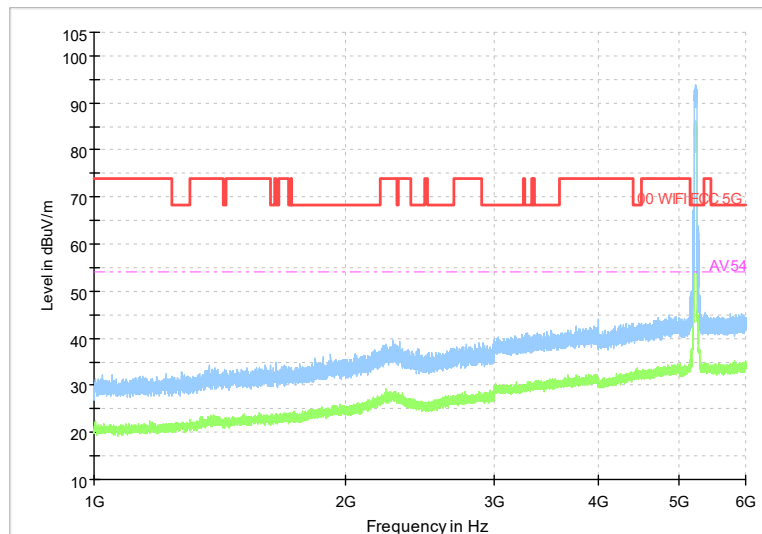

Carrier frequency (MHz): 5230  
Channel No.:46

Full Spectrum

Comment

Frequency Range: 30MHz -1GHz  
Detector: Av mode and PK mode  
Modulation type: 802.11n(HT40)

Full Spectrum

Frequency Range: 1GHz -6GHz  
Detector: Av mode and PK mode  
Modulation type: 802.11n(HT40)

Full Spectrum

Frequency Range: 6GHz -18GHz  
Detector: Av mode and PK mode  
Modulation type: 802.11n(HT40)

Full Spectrum

Frequency Range: 18GHz -40GHz  
Detector: Av mode and PK mode  
Modulation type: 802.11n(HT40)