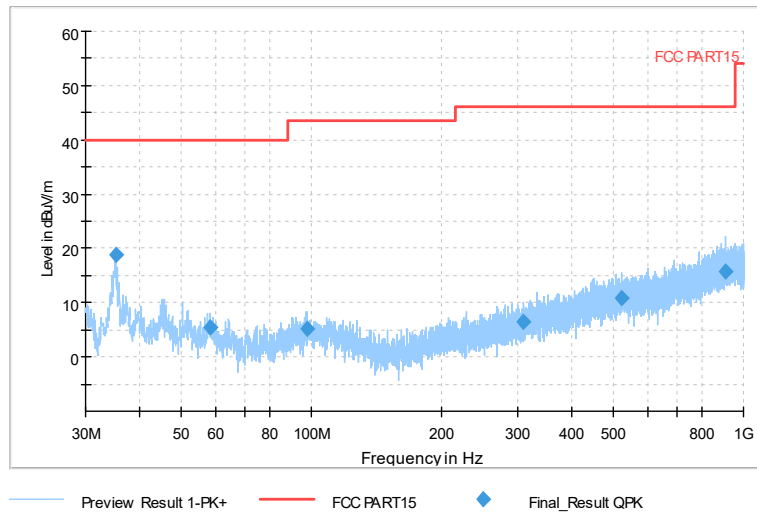

Full Spectrum

Comment

Frequency Range: 30MHz -1GHz
Detector: Av mode and PK mode
Test Mode: 802.11ac(VHT40)