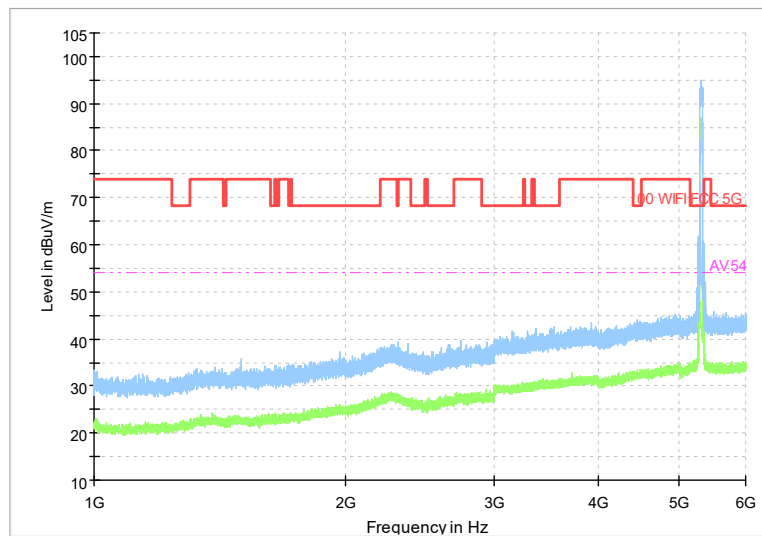

Full Spectrum

Frequency Range: 1GHz -6GHz
Detector: Av mode and PK mode
Modulation type: 802.11n(HT40)