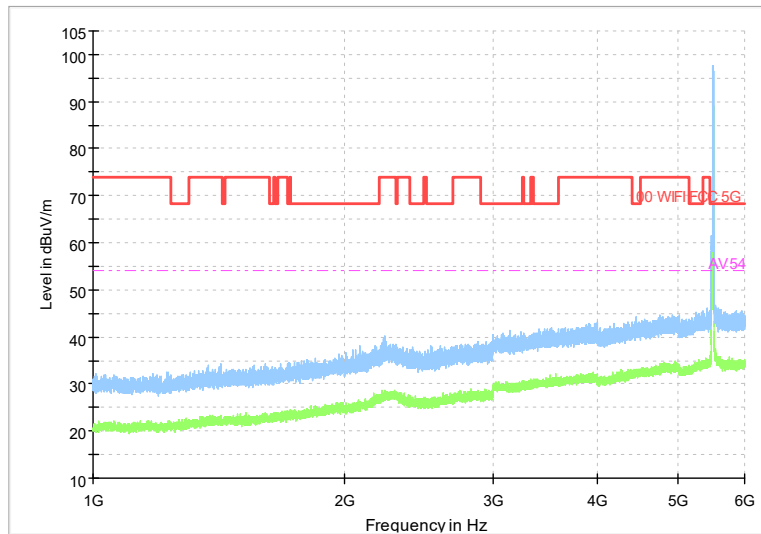

Full Spectrum

Frequency Range: 1GHz -6GHz  
Detector: Av mode and PK mode  
Modulation type: 802.11n(HT20)

Comment

**Frequency Range: 6GHz -18GHz**  
**Detector: Av mode and PK mode**  
**Modulation type: 802.11n(HT20)**

Comment

**Frequency Range: 18GHz -40GHz**  
**Detector: Av mode and PK mode**  
**Modulation type: 802.11n(HT20)**

Full Spectrum

Comment

Frequency Range: 30MHz -1GHz  
 Detector: Av mode and PK mode  
 Test Mode: 802.11ac(VHT20)

Full Spectrum

Frequency Range: 1GHz -6GHz  
 Detector: Av mode and PK mode  
 Test Mode: 802.11ac(VHT20)

Full Spectrum

Comment

Frequency Range: 6GHz -18GHz  
 Detector: Av mode and PK mode  
 Test Mode: 802.11ac(VHT20)