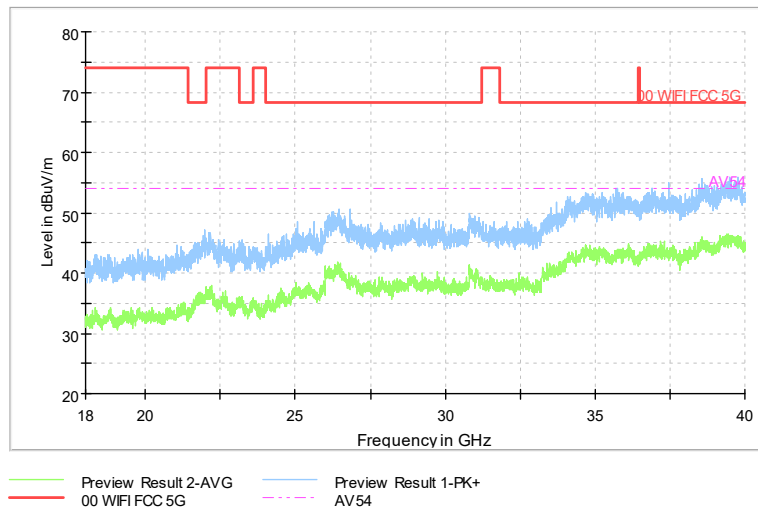

Full Spectrum

Comment

Frequency Range: 18GHz -40GHz
Detector: Av mode and PK mode
Test Mode: 802.11ac(VHT20)