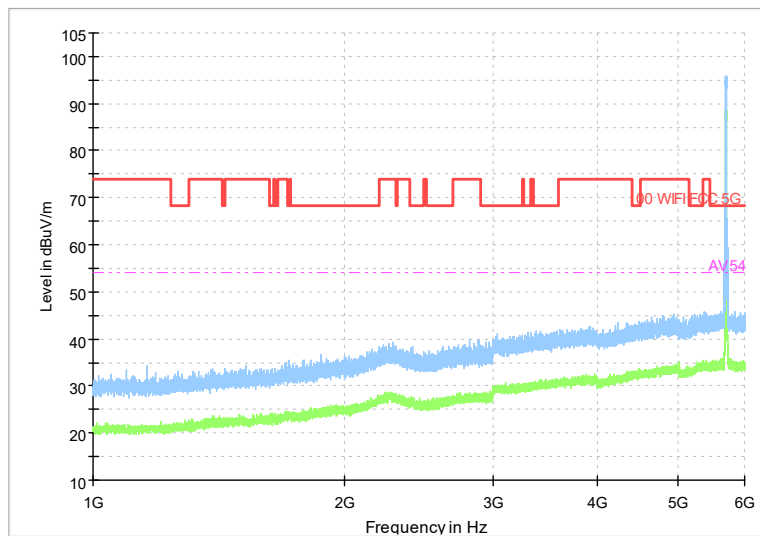

Full Spectrum

Frequency Range: 1GHz -6GHz  
 Detector: Av mode and PK mode  
 Modulation type: 802.11n(HT20)

Full Spectrum

Comment

Frequency Range: 6GHz -18GHz  
Detector: Av mode and PK mode  
Modulation type: 802.11n(HT20)

Full Spectrum

Comment

Frequency Range: 18GHz -40GHz  
Detector: Av mode and PK mode  
Modulation type: 802.11n(HT20)

Full Spectrum

Comment

Frequency Range: 30MHz -1GHz  
 Detector: Av mode and PK mode  
 Test Mode: 802.11ac(VHT20)

Full Spectrum

Frequency Range: 1GHz -6GHz  
 Detector: Av mode and PK mode  
 Test Mode: 802.11ac(VHT20)

Comment

Frequency Range: 6GHz -18GHz  
Detector: Av mode and PK mode  
Test Mode: 802.11ac(VHT20)

Comment