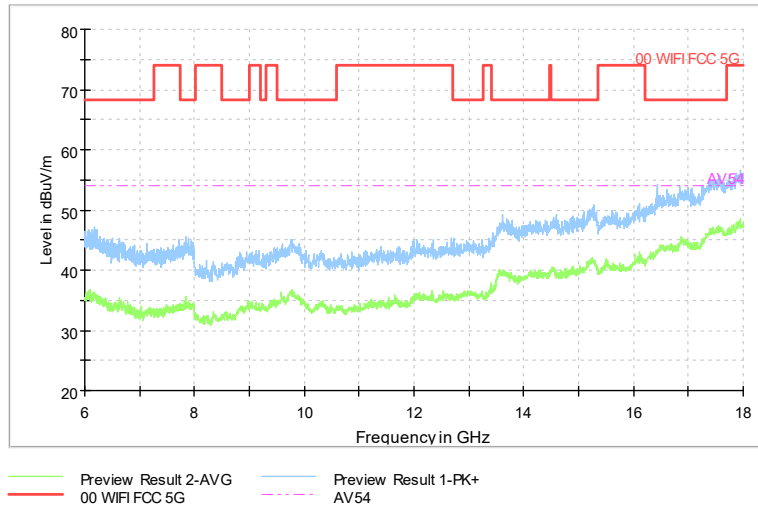

Full Spectrum

Comment

Frequency Range: 18GHz -40GHz  
 Detector: Av mode and PK mode  
 Test Mode: 802.11ac(VHT20)

Carrier frequency (MHz): 5600  
Channel No.:120

Comment

Frequency Range: 30MHz -1GHz  
Detector: Av mode and PK mode  
Modulation type: 802.11a

Frequency Range: 1GHz -6GHz  
Detector: Av mode and PK mode  
Modulation type: 802.11a

Full Spectrum

Comment

Frequency Range: 6GHz -18GHz  
 Detector: Av mode and PK mode  
 Modulation type: 802.11a

Full Spectrum