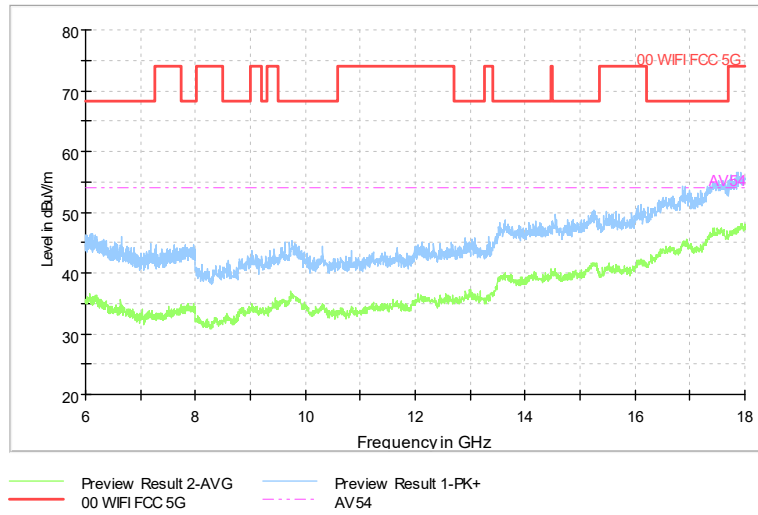

Full Spectrum

Comment

Frequency Range: 30MHz -1GHz  
Detector: Av mode and PK mode  
Modulation type: 802.11n(HT40)

Full Spectrum

Frequency Range: 1GHz -6GHz  
Detector: Av mode and PK mode  
Modulation type: 802.11n(HT40)

Full Spectrum

Comment

Frequency Range: 6GHz -18GHz  
 Detector: Av mode and PK mode  
 Modulation type: 802.11n(HT40)

Full Spectrum

Frequency Range: 18GHz -40GHz  
 Detector: Av mode and PK mode  
 Modulation type: 802.11n(HT40)