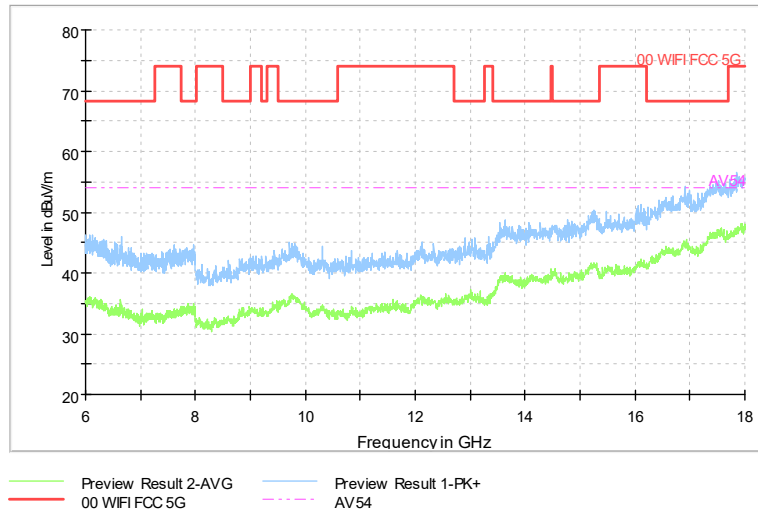

Full Spectrum

Frequency Range: 1GHz -6GHz  
Detector: Av mode and PK mode  
Modulation type: 802.11n(HT20)

Comment

**Frequency Range: 6GHz -18GHz**  
**Detector: Av mode and PK mode**  
**Modulation type: 802.11n(HT20)**

Comment

**Frequency Range: 18GHz -40GHz**  
**Detector: Av mode and PK mode**  
**Modulation type: 802.11n(HT20)**

Full Spectrum

Comment

Frequency Range: 30MHz -1GHz  
 Detector: Av mode and PK mode  
 Test Mode: 802.11ac(VHT20)

Full Spectrum

Frequency Range: 1GHz -6GHz  
 Detector: Av mode and PK mode  
 Test Mode: 802.11ac(VHT20)

Full Spectrum

Comment

Frequency Range: 6GHz -18GHz  
 Detector: Av mode and PK mode  
 Test Mode: 802.11ac(VHT20)