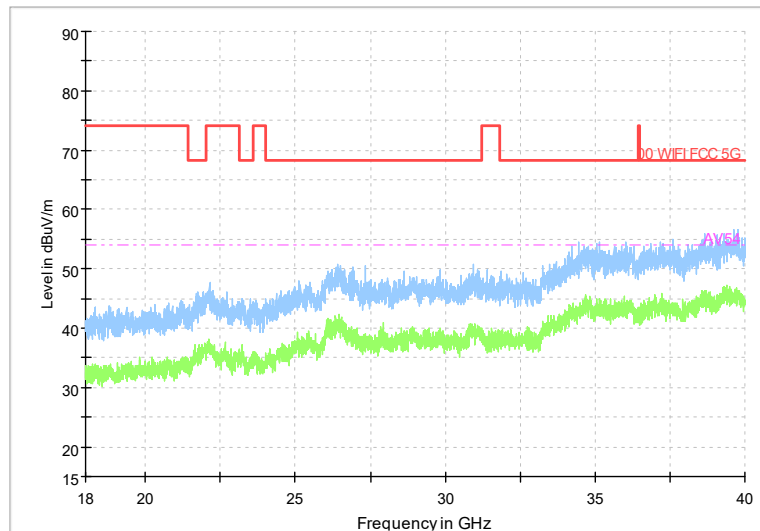

Full Spectrum

Frequency Range: 6GHz -18GHz  
Detector: Av mode and PK mode  
Modulation type: 802.11n(HT40)

Full Spectrum

Frequency Range: 18GHz -40GHz  
Detector: Av mode and PK mode  
Modulation type: 802.11n(HT40)

Full Spectrum

Comment

Frequency Range: 30MHz -1GHz  
Detector: Av mode and PK mode  
Test Mode: 802.11ac(VHT40)

Full Spectrum

Frequency Range: 1GHz -6GHz  
Detector: Av mode and PK mode  
Test Mode: 802.11ac(VHT40)

Full Spectrum

Comment

Frequency Range: 6GHz -18GHz  
Detector: Av mode and PK mode  
Test Mode: 802.11ac(VHT40)

Full Spectrum

Frequency Range: 18GHz -40GHz  
Detector: Av mode and PK mode  
Test Mode: 802.11ac(VHT40)