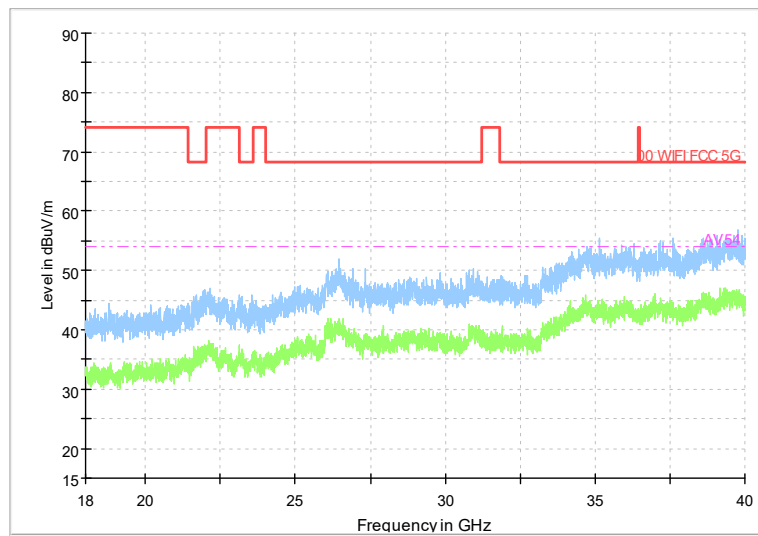

Full Spectrum

Comment

Frequency Range: 30MHz -1GHz  
Detector: Av mode and PK mode  
Modulation type: 802.11n(HT40)

Full Spectrum

Frequency Range: 1GHz -6GHz  
Detector: Av mode and PK mode  
Modulation type: 802.11n(HT40)

Full Spectrum

Comment

Frequency Range: 6GHz -18GHz  
 Detector: Av mode and PK mode  
 Modulation type: 802.11n(HT40)

Full Spectrum

Frequency Range: 18GHz -40GHz  
 Detector: Av mode and PK mode  
 Modulation type: 802.11n(HT40)