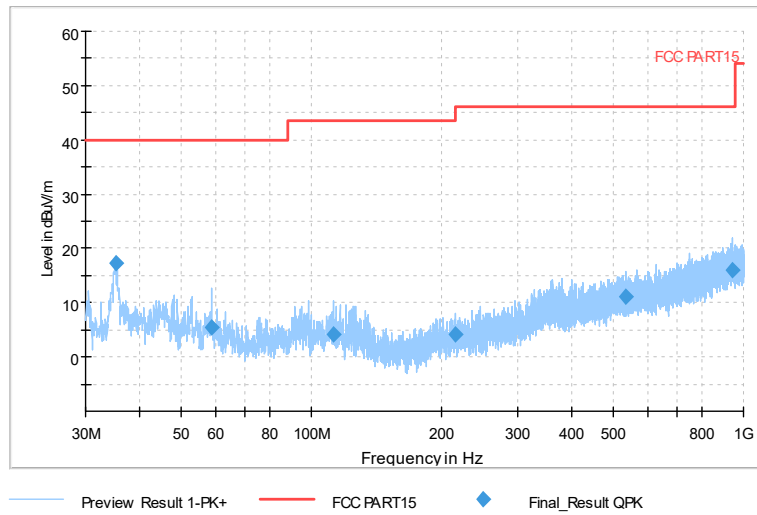

Full Spectrum

Comment

Frequency Range: 30MHz -1GHz
Detector: Av mode and PK mode
Test Mode: 802.11ac(VHT20)