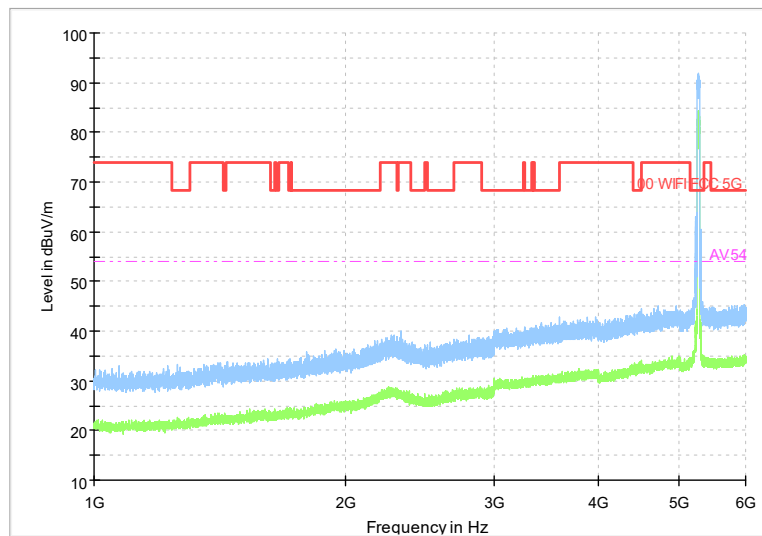

Full Spectrum

Comment

Frequency Range: 6GHz -18GHz  
Detector: Av mode and PK mode  
Modulation type: 802.11n(HT40)

Full Spectrum

Frequency Range: 18GHz -40GHz  
Detector: Av mode and PK mode  
Modulation type: 802.11n(HT40)

Full Spectrum

Comment

Frequency Range: 30MHz -1GHz  
Detector: Av mode and PK mode  
Test Mode: 802.11ac(VHT40)

Full Spectrum

Frequency Range: 1GHz -6GHz  
Detector: Av mode and PK mode  
Test Mode: 802.11ac(VHT40)