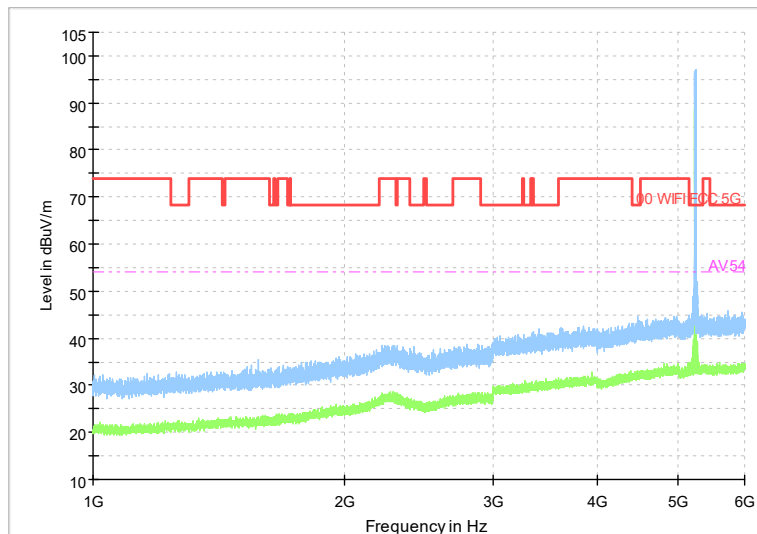

Full Spectrum

Comment

Frequency Range: 30MHz -1GHz  
 Detector: Av mode and PK mode  
 Modulation type: 802.11n(HT20)

Full Spectrum

Frequency Range: 1GHz -6GHz  
 Detector: Av mode and PK mode  
 Modulation type: 802.11n(HT20)

Full Spectrum

Comment

Frequency Range: 6GHz -18GHz  
Detector: Av mode and PK mode  
Modulation type: 802.11n(HT20)

Full Spectrum

Frequency Range: 18GHz -40GHz  
Detector: Av mode and PK mode  
Modulation type: 802.11n(HT20)