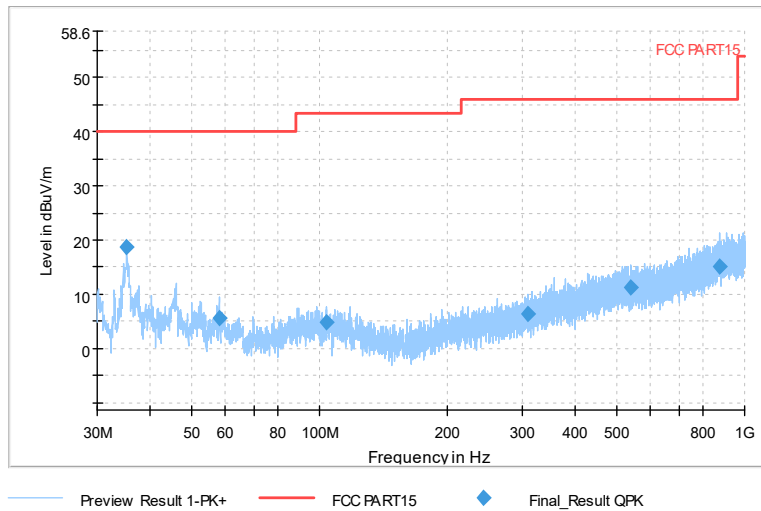

Full Spectrum

Comment

Frequency Range: 30MHz -1GHz
Detector: Av mode and PK mode
Test Mode: 802.11ac(VHT20)