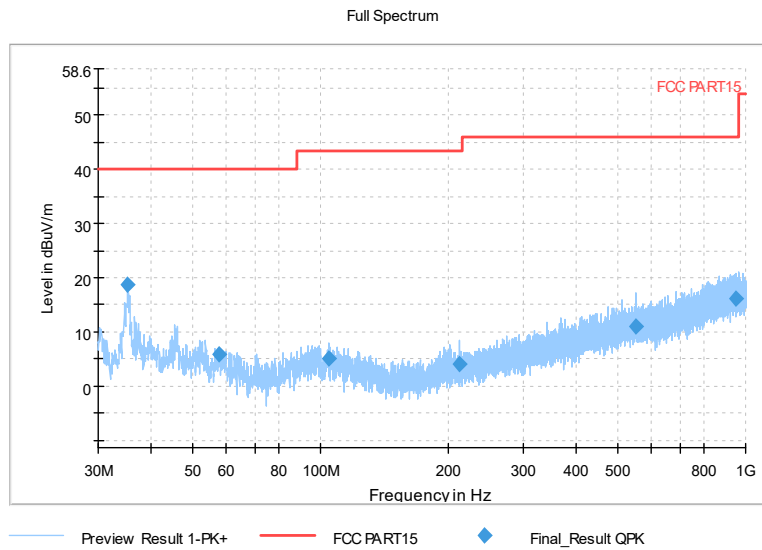

Full Spectrum

Comment

Frequency Range: 18GHz -40GHz  
 Detector: Av mode and PK mode  
 Test Mode: 802.11ac(VHT20)

Carrier frequency (MHz): 5600  
Channel No.:120

Comment

Frequency Range: 30MHz -1GHz  
Detector: Av mode and PK mode  
Modulation type: 802.11a