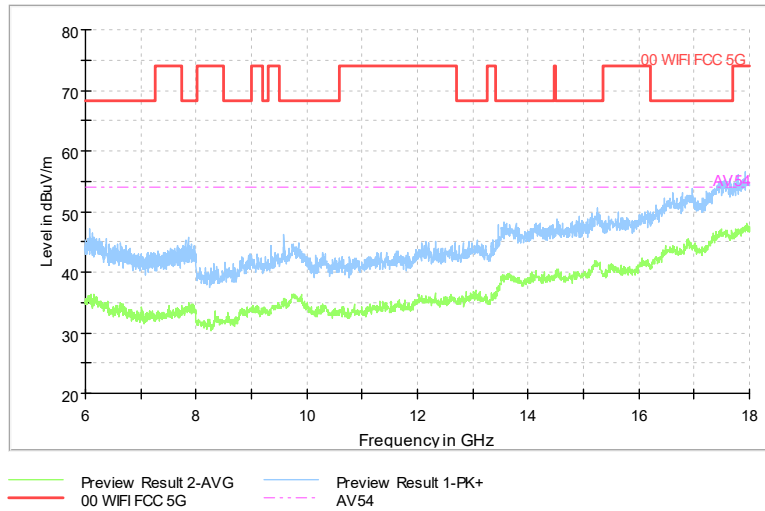

Full Spectrum

Comment

Frequency Range: 6GHz -18GHz  
 Detector: Av mode and PK mode  
 Test Mode: 802.11ac(VHT20)

Full Spectrum

Frequency Range: 18GHz -40GHz  
 Detector: Av mode and PK mode  
 Test Mode: 802.11ac(VHT20)

Carrier frequency (MHz): 5300  
Channel No.:60

Comment

Frequency Range: 30MHz -1GHz  
Detector: Av mode and PK mode  
Modulation type: 802.11a

Frequency Range: 1GHz -6GHz  
Detector: Av mode and PK mode  
Modulation type: 802.11a

Full Spectrum

Comment

Frequency Range: 6GHz -18GHz  
 Detector: Av mode and PK mode  
 Modulation type: 802.11a

Full Spectrum

Frequency Range: 18GHz -40GHz  
 Detector: Av mode and PK mode  
 Modulation type: 802.11a