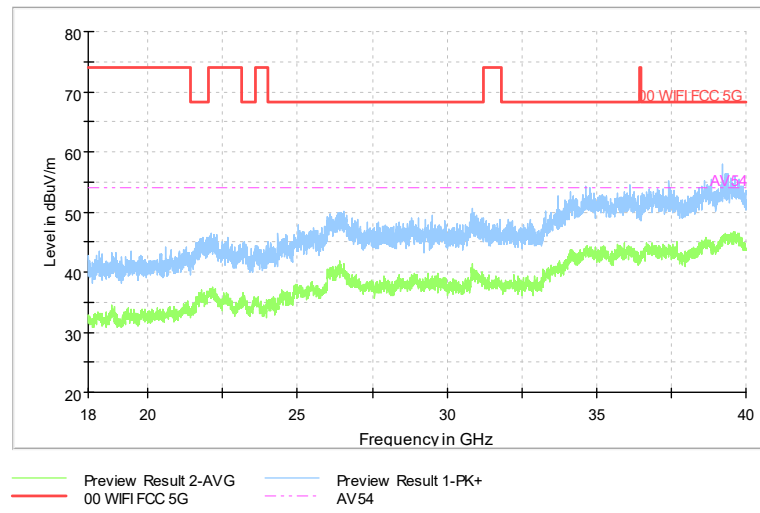

Full Spectrum

Comment

Frequency Range: 18GHz -40GHz
Detector: Av mode and PK mode
Modulation type: 802.11n(HT20)