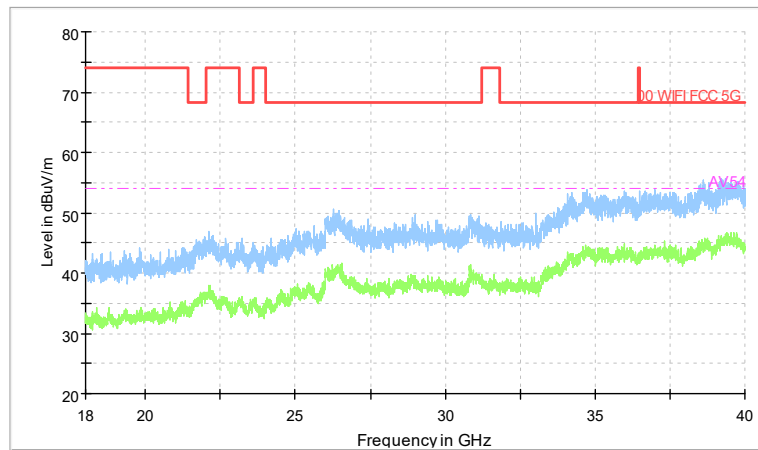

Full Spectrum

Preview Result 2-AVG      Preview Result 1-PK+  
00 WIFI FCC 5G              AV54

Comment

Frequency Range: 6GHz -18GHz  
Detector: Av mode and PK mode  
Modulation type: 802.11a

Full Spectrum

Preview Result 2-AVG      Preview Result 1-PK+  
00 WIFI FCC 5G              AV54

Comment

Frequency Range: 18GHz -40GHz  
Detector: Av mode and PK mode  
Modulation type: 802.11a

Full Spectrum

Comment

Frequency Range: 30MHz -1GHz  
Detector: Av mode and PK mode  
Modulation type: 802.11n(HT20)