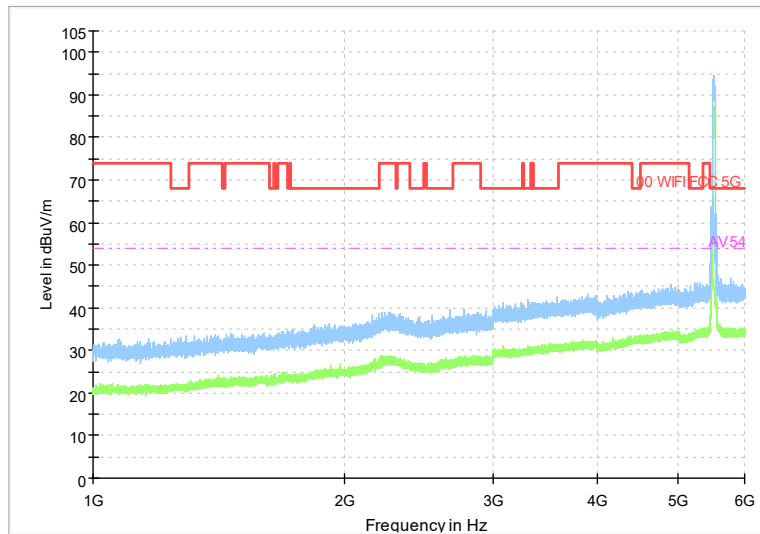

Full Spectrum

Frequency Range: 1GHz -6GHz  
 Detector: Av mode and PK mode  
 Modulation type: 802.11n(HT40)

Full Spectrum

Comment

Frequency Range: 6GHz -18GHz  
 Detector: Av mode and PK mode  
 Modulation type: 802.11n(HT40)

Full Spectrum

Comment

Frequency Range: 18GHz -40GHz  
 Detector: Av mode and PK mode  
 Modulation type: 802.11n(HT40)

Full Spectrum

Comment

Frequency Range: 30MHz -1GHz  
Detector: Av mode and PK mode  
Test Mode: 802.11ac(VHT40)

Full Spectrum

Frequency Range: 1GHz -6GHz  
Detector: Av mode and PK mode  
Test Mode: 802.11ac(VHT40)

Frequency Range: 6GHz -18GHz  
Detector: Av mode and PK mode  
Test Mode: 802.11ac(VHT40)

Frequency Range: 18GHz -40GHz  
Detector: Av mode and PK mode  
Test Mode: 802.11ac(VHT40)