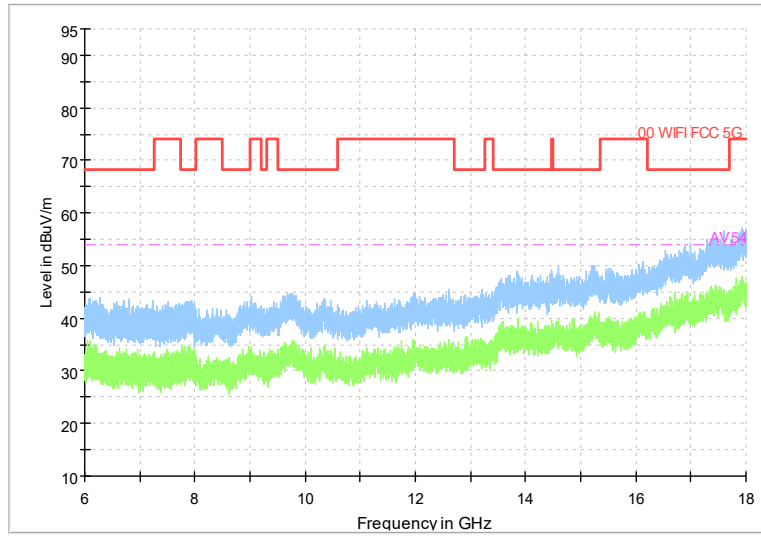

Preview Result 2-AVG      Preview Result 1-PK+  
00 WIFI FCC 5G              AV54

Comment

Frequency Range: 18GHz -40GHz  
Detector: Av mode and PK mode  
Test Mode: 802.11ac(VHT20)

Carrier frequency (MHz): 5190  
Channel No.:38

Full Spectrum

Comment

Frequency Range: 30MHz -1GHz  
 Detector: Av mode and PK mode  
 Modulation type: 802.11n(HT40)

Full Spectrum

Frequency Range: 1GHz -6GHz  
 Detector: Av mode and PK mode  
 Modulation type: 802.11n(HT40)

Full Spectrum

Frequency Range: 6GHz -18GHz  
Detector: Av mode and PK mode  
Modulation type: 802.11n(HT40)

Full Spectrum

Frequency Range: 18GHz -40GHz  
Detector: Av mode and PK mode  
Modulation type: 802.11n(HT40)