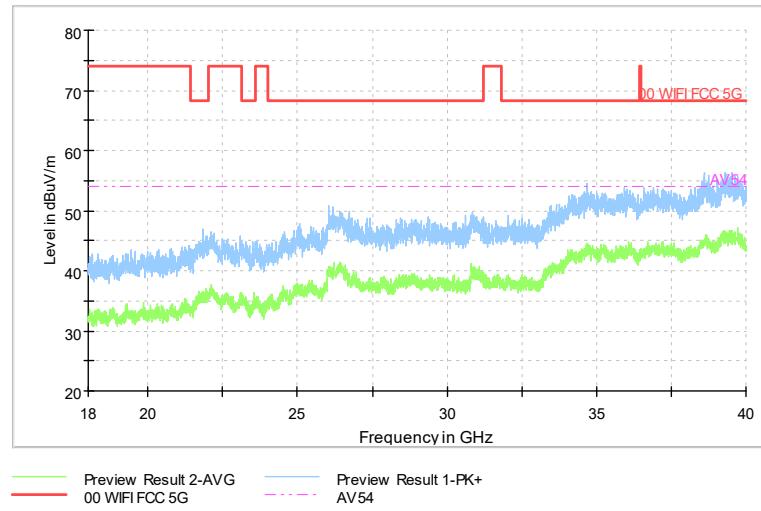

Full Spectrum

Comment

Frequency Range: 18GHz -40GHz
Detector: Av mode and PK mode
Test Mode: 802.11ac(VHT20)