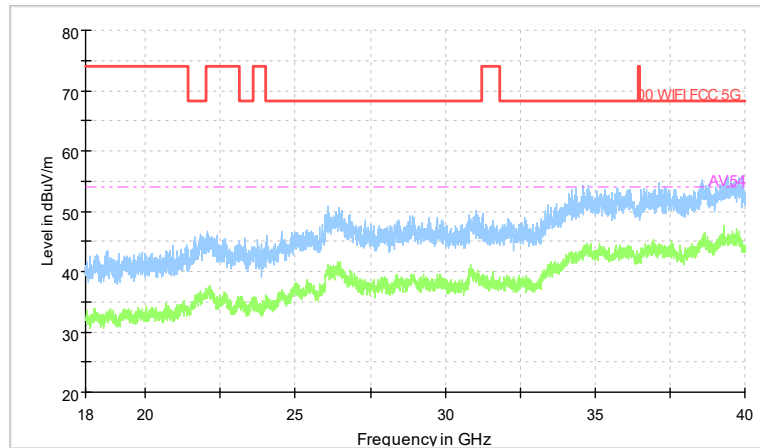

Carrier frequency (MHz): 5590  
Channel No.:118

Full Spectrum

Comment

Frequency Range: 30MHz -1GHz  
Detector: Av mode and PK mode  
Modulation type: 802.11n(HT40)

Full Spectrum

Frequency Range: 1GHz -6GHz  
Detector: Av mode and PK mode  
Modulation type: 802.11n(HT40)

Full Spectrum

Frequency Range: 6GHz -18GHz  
Detector: Av mode and PK mode  
Modulation type: 802.11n(HT40)

Full Spectrum

Preview Result 2-AVG      Preview Result 1-PK+  
00 WIFI FCC 5G              AV54