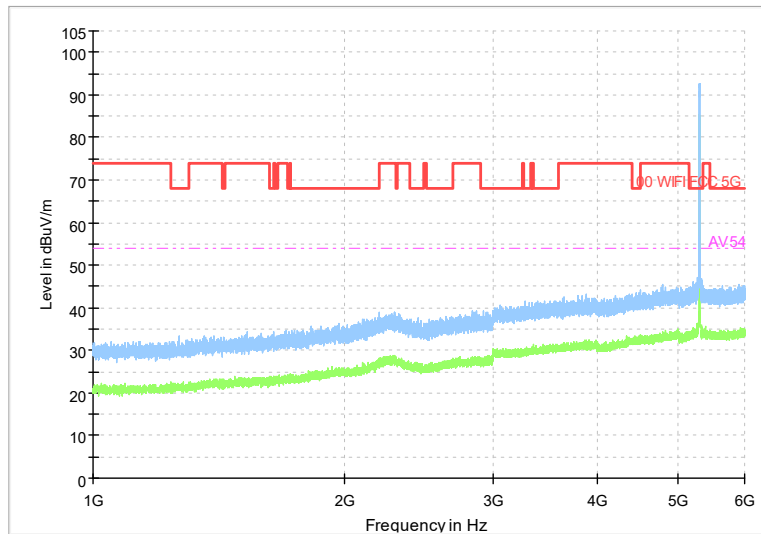

Full Spectrum

Comment

Frequency Range: 6GHz -18GHz  
 Detector: Av mode and PK mode  
 Modulation type: 802.11a

Full Spectrum

Frequency Range: 18GHz -40GHz  
 Detector: Av mode and PK mode  
 Modulation type: 802.11a

Full Spectrum

Comment

Frequency Range: 30MHz -1GHz  
 Detector: Av mode and PK mode  
 Modulation type: 802.11n(HT20)

Full Spectrum

Frequency Range: 1GHz -6GHz  
 Detector: Av mode and PK mode  
 Modulation type: 802.11n(HT20)