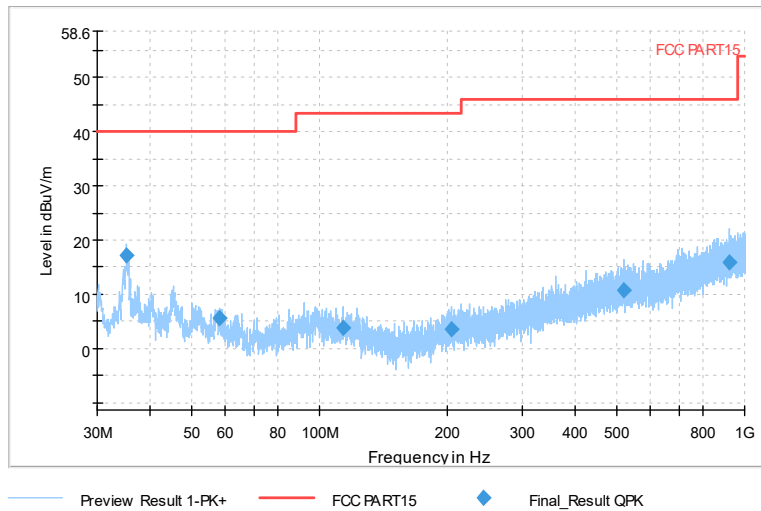

Full Spectrum

Comment

Frequency Range: 30MHz -1GHz
Detector: Av mode and PK mode
Test Mode: 802.11ac(VHT20)