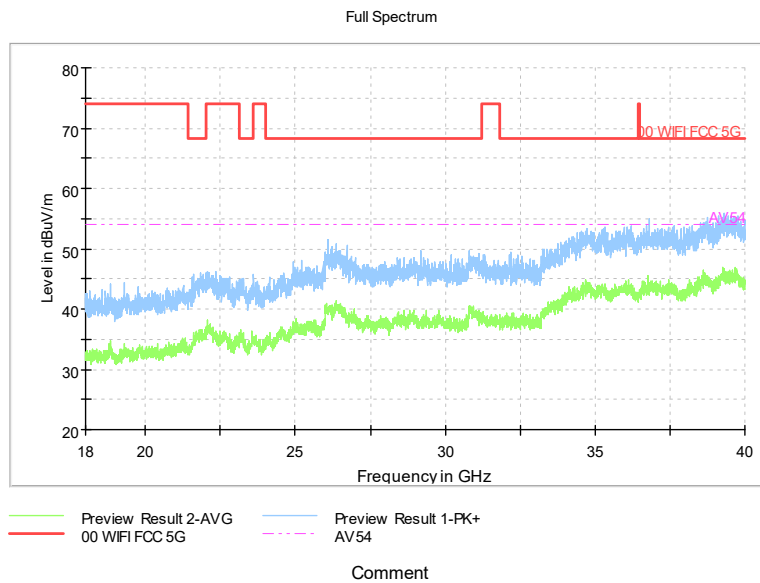

Full Spectrum

Frequency Range: 1GHz -6GHz  
 Detector: Av mode and PK mode  
 Test Mode: 802.11ac(VHT20)

Comment

Frequency Range: 6GHz -18GHz  
Detector: Av mode and PK mode  
Test Mode: 802.11ac(VHT20)

Comment