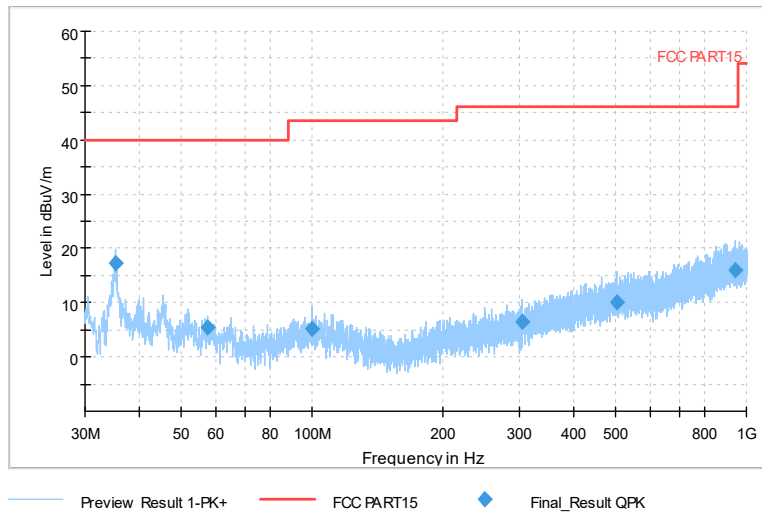

Full Spectrum

Comment

Frequency Range: 30MHz -1GHz
Detector: Av mode and PK mode
Test Mode: 802.11ac(VHT80)