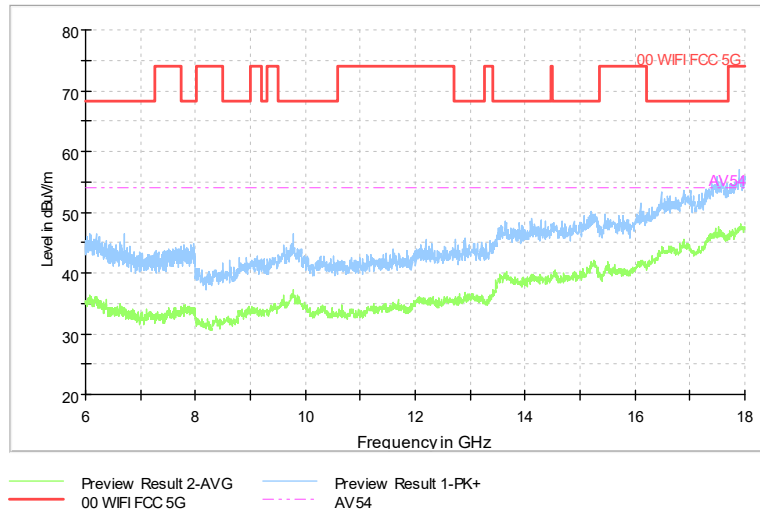

Full Spectrum

Frequency Range: 1GHz -6GHz  
 Detector: Av mode and PK mode  
 Test Mode: 802.11ac(VHT20)

Comment

Frequency Range: 6GHz -18GHz  
Detector: Av mode and PK mode  
Test Mode: 802.11ac(VHT20)

Comment

Frequency Range: 18GHz -40GHz  
Detector: Av mode and PK mode  
Test Mode: 802.11ac(VHT20)

Carrier frequency (MHz): 5510  
Channel No.:102

Full Spectrum

Comment

Frequency Range: 30MHz -1GHz  
 Detector: Av mode and PK mode  
 Modulation type: 802.11n(HT40)

Full Spectrum

Frequency Range: 1GHz -6GHz  
 Detector: Av mode and PK mode  
 Modulation type: 802.11n(HT40)

Full Spectrum

Comment

Frequency Range: 6GHz -18GHz  
 Detector: Av mode and PK mode  
 Modulation type: 802.11n(HT40)