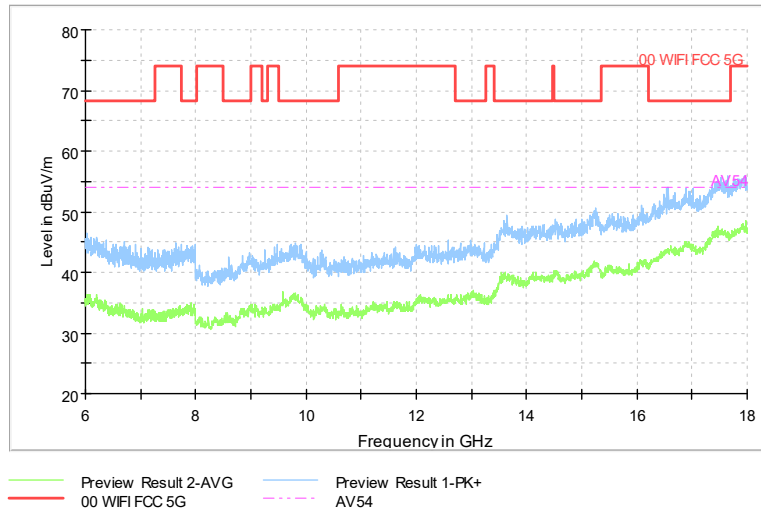

Full Spectrum

Comment

Frequency Range: 30MHz -1GHz  
 Detector: Av mode and PK mode  
 Modulation type: 802.11n(HT20)

Full Spectrum

Frequency Range: 1GHz -6GHz  
 Detector: Av mode and PK mode  
 Modulation type: 802.11n(HT20)

Full Spectrum

Comment

Frequency Range: 6GHz -18GHz  
Detector: Av mode and PK mode  
Modulation type: 802.11n(HT20)

Full Spectrum

Frequency Range: 18GHz -40GHz  
Detector: Av mode and PK mode  
Modulation type: 802.11n(HT20)