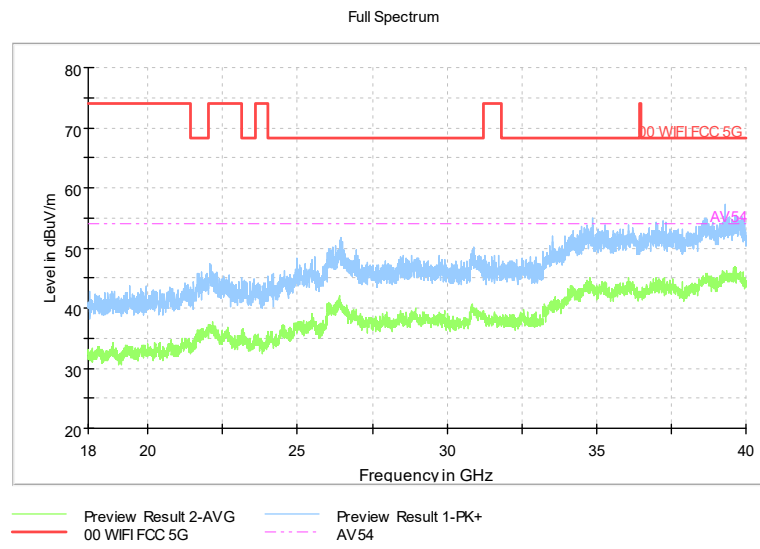

Comment

Frequency Range: 18GHz -40GHz
Detector: Av mode and PK mode
Test Mode: 802.11ac(VHT40)

Carrier frequency (MHz): 5290
Channel No.:58