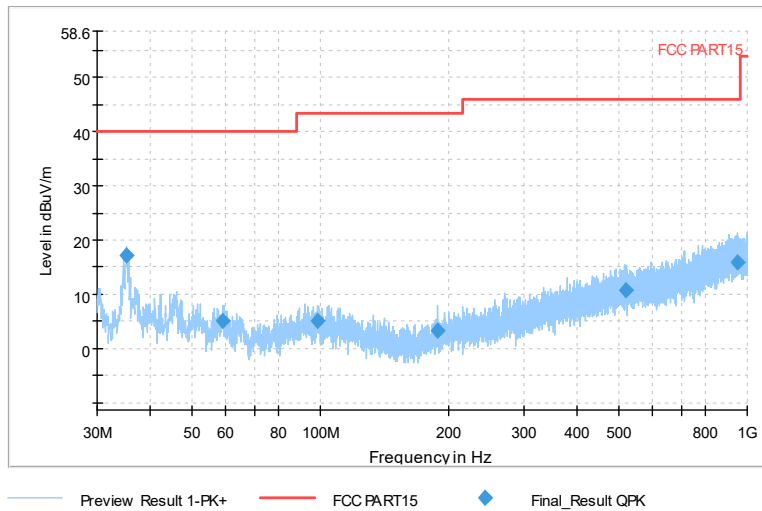

Full Spectrum

Comment

Frequency Range: 30MHz -1GHz
Detector: Av mode and PK mode
Test Mode: 802.11ac(VHT40)