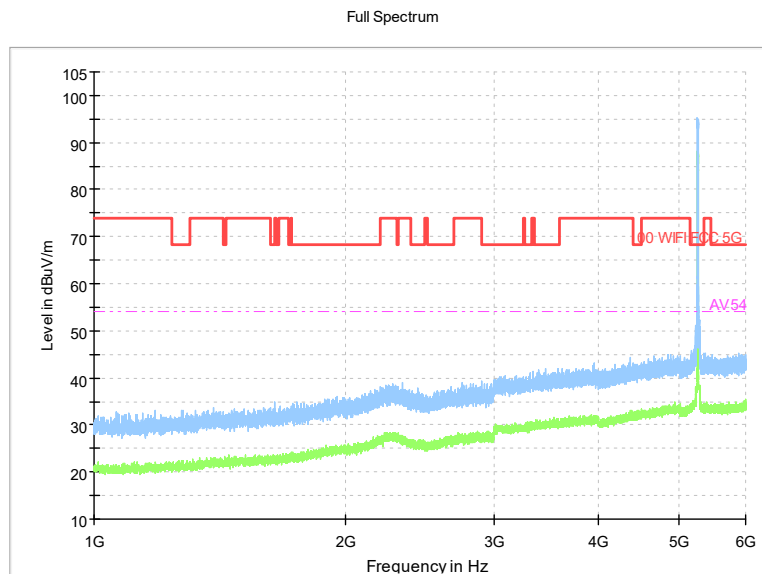

Full Spectrum

Frequency Range: 6GHz -18GHz  
Detector: Av mode and PK mode  
Test Mode: 802.11ac(VHT80)

Full Spectrum

Frequency Range: 18GHz -40GHz  
Detector: Av mode and PK mode  
Test Mode: 802.11ac(VHT80)

Carrier frequency (MHz): 5260  
Channel No.:52

Frequency Range: 30MHz -1GHz  
Detector: Av mode and PK mode  
Modulation type: 802.11a

Frequency Range: 1GHz -6GHz  
Detector: Av mode and PK mode  
Modulation type: 802.11a