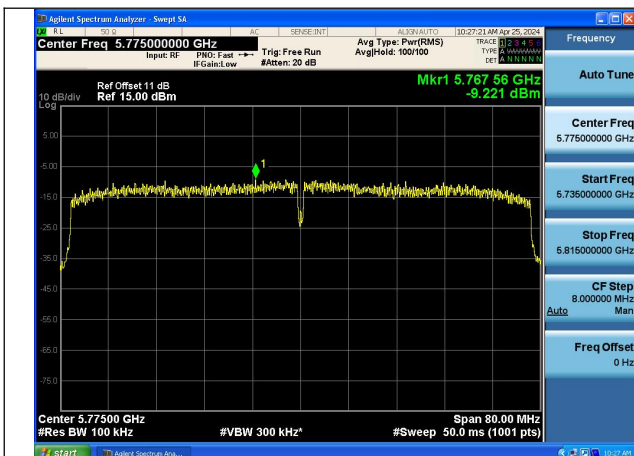

Test Mode: 802.11ac VHT80

Mode:802.11ac VHT80 Frequency:5775MHz
Ant:Chain0