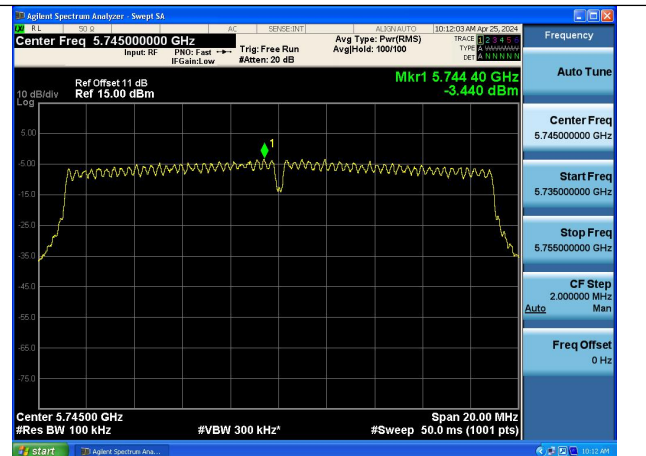

Test Mode: 802.11n HT20

Test Mode: 802.11ac VHT20

Mode:802.11ac VHT20 Frequency:5745MHz
Ant:Chain0

Mode:802.11ac VHT20 Frequency:5785MHz
Ant:Chain0

Mode:802.11ac VHT20 Frequency:5825MHz
Ant:Chain0

Mode:802.11ac VHT20 Frequency:5745MHz
Ant:Chain1