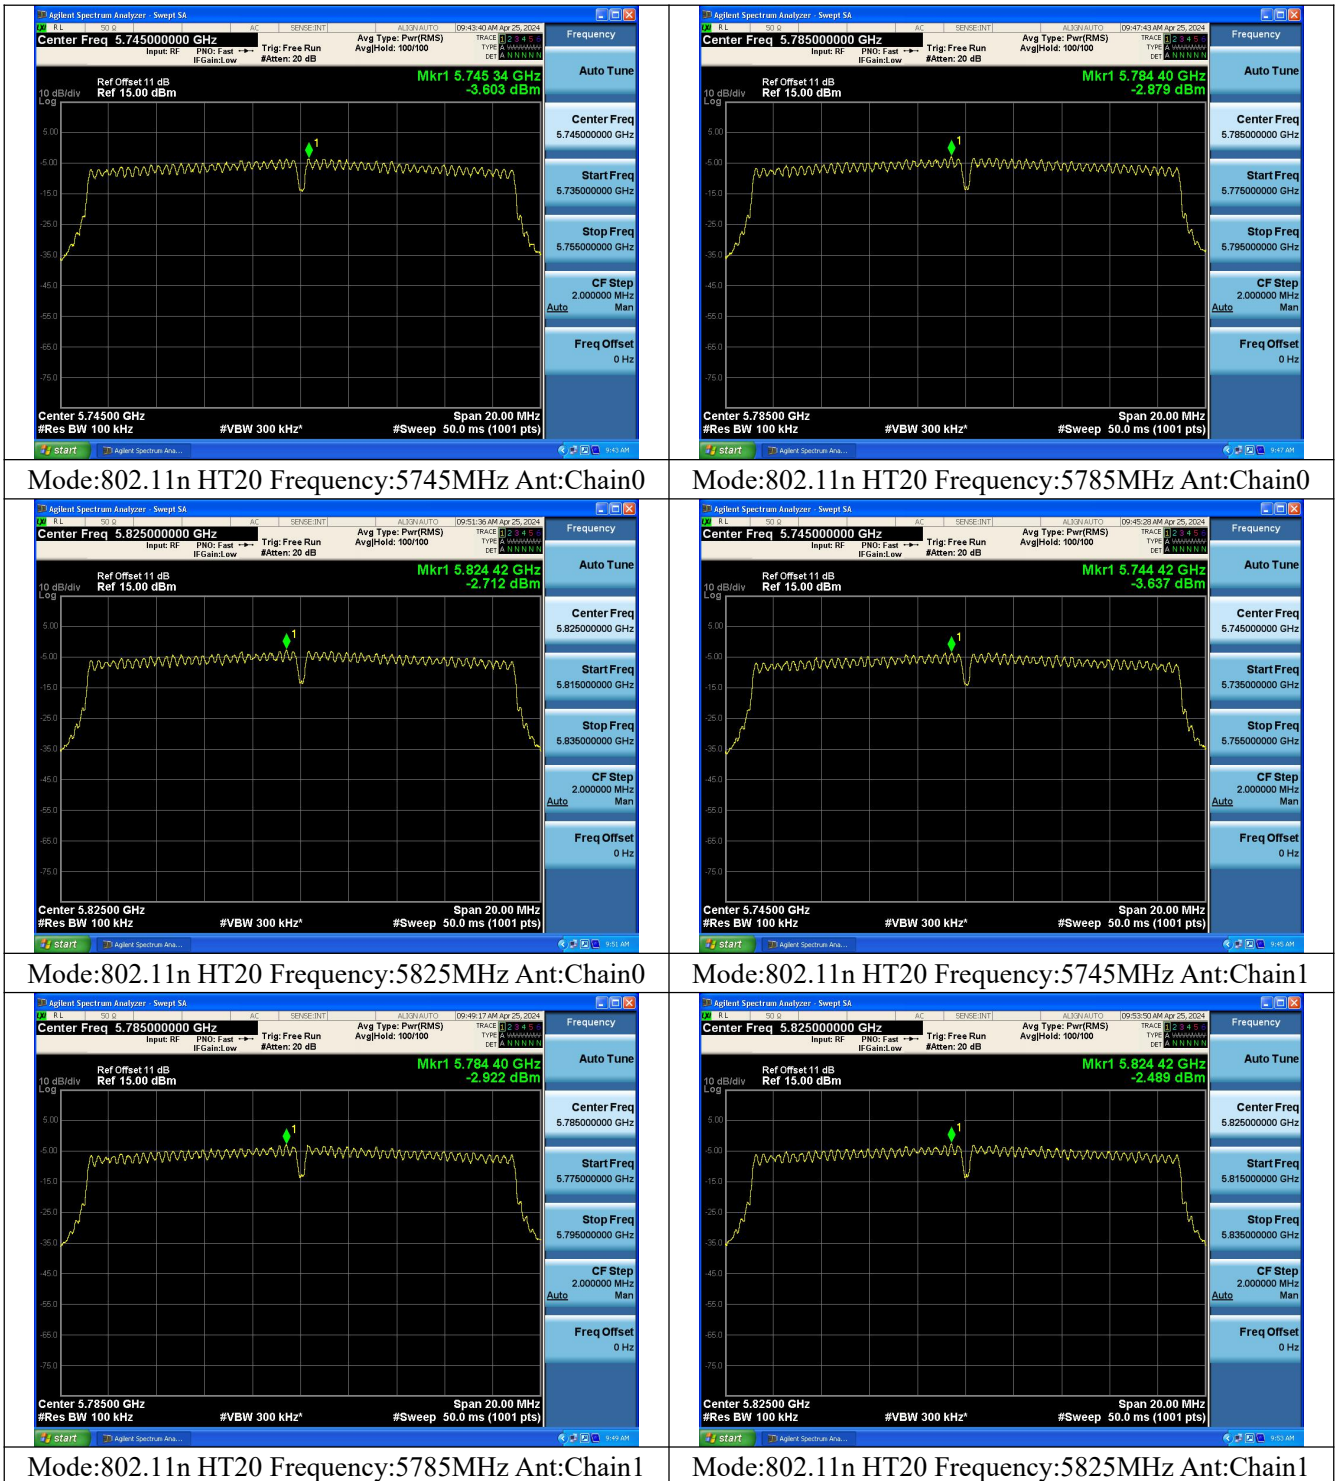

Test Mode: 802.11n HT20

Test Mode: 802.11ac VHT20

Mode:802.11ac VHT20 Frequency:5745MHz
Ant:Chain0

Mode:802.11ac VHT20 Frequency:5785MHz
Ant:Chain0

Mode:802.11ac VHT20 Frequency:5825MHz
Ant:Chain0

Mode:802.11ac VHT20 Frequency:5745MHz
Ant:Chain1

Mode:802.11ac VHT20 Frequency:5785MHz
Ant:Chain1

Mode:802.11ac VHT20 Frequency:5825MHz
Ant:Chain1

Test Mode: 802.11n HT40

Mode:802.11n HT40 Frequency:5755MHz Ant:Chain0

Mode:802.11n HT40 Frequency:5795MHz Ant:Chain0