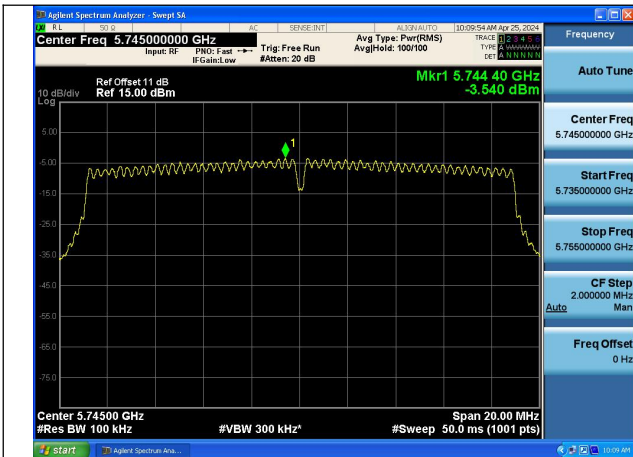

Test Mode: 802.11n HT20

Test Mode: 802.11ac VHT20

Mode:802.11ac VHT20 Frequency:5745MHz
Ant:Chain0

Mode:802.11ac VHT20 Frequency:5785MHz
Ant:Chain0

Mode:802.11ac VHT20 Frequency:5825MHz
Ant:Chain0

Mode:802.11ac VHT20 Frequency:5745MHz
Ant:Chain1