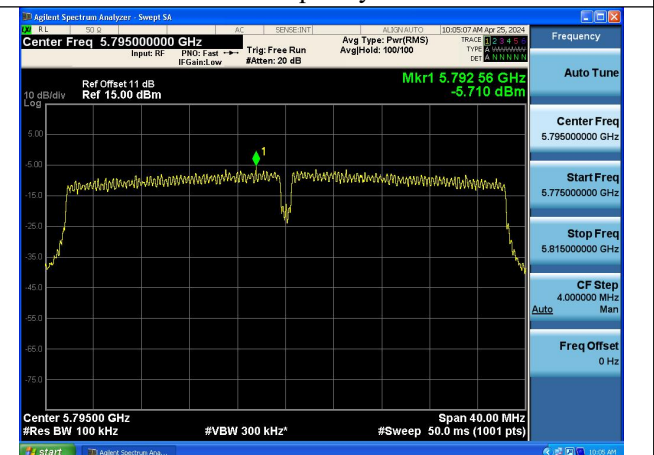

Mode:802.11ac VHT20 Frequency:5785MHz
Ant:Chain1

Mode:802.11ac VHT20 Frequency:5825MHz
Ant:Chain1

Test Mode: 802.11n HT40

Mode:802.11n HT40 Frequency:5755MHz Ant:Chain0

Mode:802.11n HT40 Frequency:5795MHz Ant:Chain0