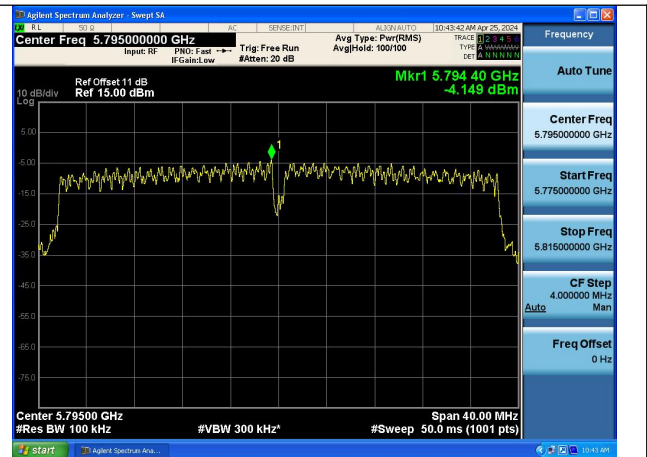

Mode:802.11ac VHT40 Frequency:5795MHz
Ant:Chain0