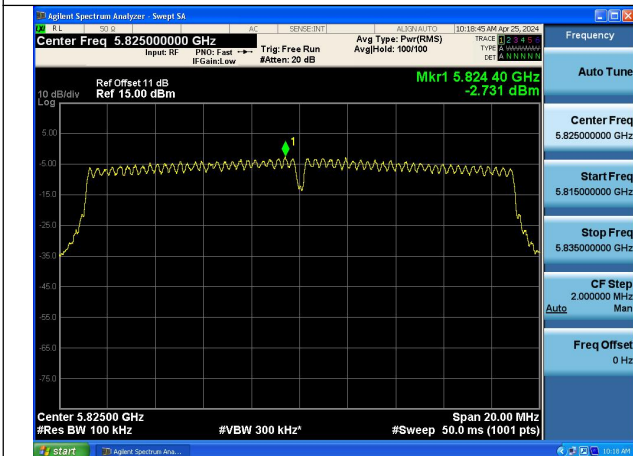

Test Mode: 802.11n HT20

Test Mode: 802.11ac VHT20

Mode:802.11ac VHT20 Frequency:5745MHz
Ant:Chain0

Mode:802.11ac VHT20 Frequency:5785MHz
Ant:Chain0

Mode:802.11ac VHT20 Frequency:5825MHz
Ant:Chain0

Mode:802.11ac VHT20 Frequency:5745MHz
Ant:Chain1