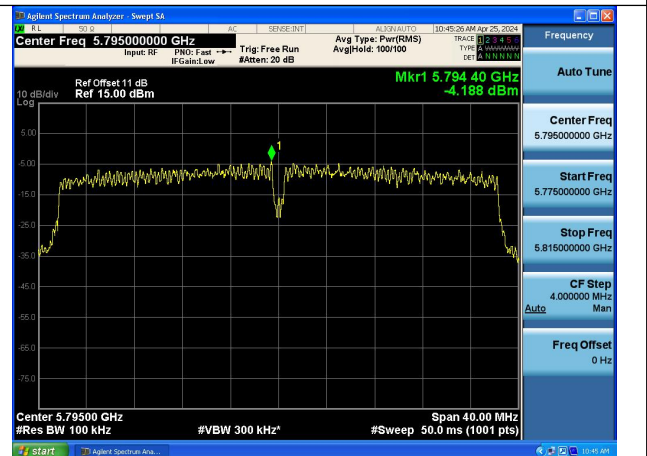

Mode:802.11ac VHT40 Frequency:5795MHz
Ant:Chain1