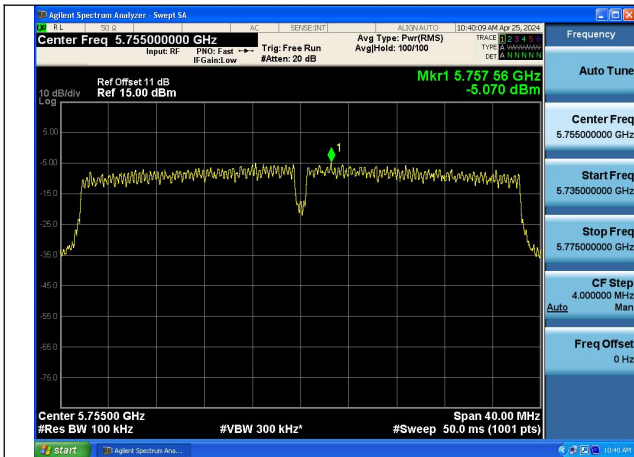

Test Mode: 802.11ac VHT40

Mode:802.11ac VHT40 Frequency:5755MHz
Ant:Chain0