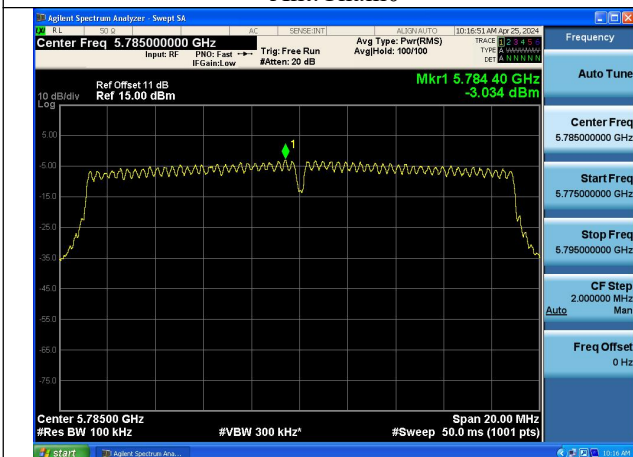

Test Mode: 802.11n HT20

Test Mode: 802.11ac VHT20

Mode:802.11ac VHT20 Frequency:5745MHz
Ant:Chain0

Mode:802.11ac VHT20 Frequency:5785MHz
Ant:Chain0

Mode:802.11ac VHT20 Frequency:5825MHz
Ant:Chain0

Mode:802.11ac VHT20 Frequency:5745MHz
Ant:Chain1

Mode:802.11ac VHT20 Frequency:5785MHz
Ant:Chain1

Mode:802.11ac VHT20 Frequency:5825MHz
Ant:Chain1

Test Mode: 802.11n HT40

Mode:802.11n HT40 Frequency:5755MHz Ant:Chain0

Mode:802.11n HT40 Frequency:5795MHz Ant:Chain0