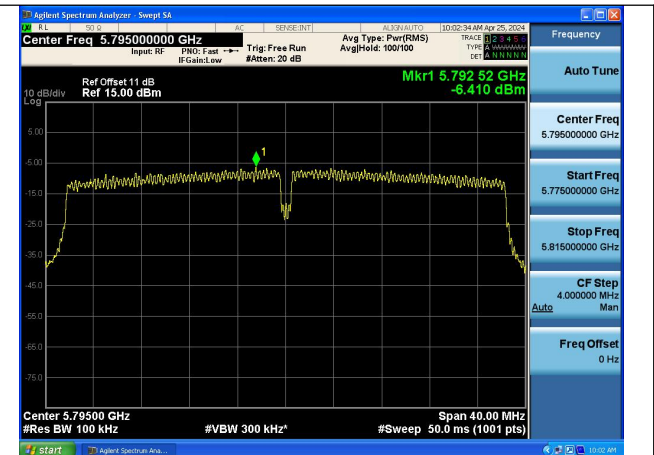

Test Mode: 802.11n HT20

Test Mode: 802.11ac VHT20

Mode:802.11ac VHT20 Frequency:5745MHz
Ant:Chain0

Mode:802.11ac VHT20 Frequency:5785MHz
Ant:Chain0

Mode:802.11ac VHT20 Frequency:5825MHz
Ant:Chain0

Mode:802.11ac VHT20 Frequency:5745MHz
Ant:Chain1

Mode:802.11ac VHT20 Frequency:5785MHz
Ant:Chain1

Mode:802.11ac VHT20 Frequency:5825MHz
Ant:Chain1

Test Mode: 802.11n HT40

Mode:802.11n HT40 Frequency:5755MHz Ant:Chain0

Mode:802.11n HT40 Frequency:5795MHz Ant:Chain0