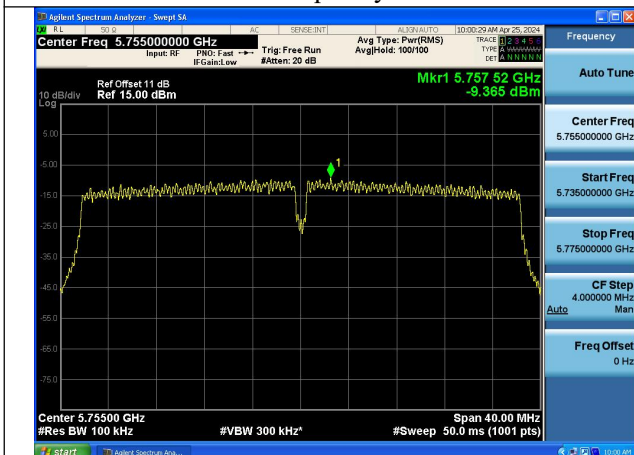

Mode:802.11ac VHT20 Frequency:5785MHz
Ant:Chain1

Mode:802.11ac VHT20 Frequency:5825MHz
Ant:Chain1

Test Mode: 802.11n HT40

Mode:802.11n HT40 Frequency:5755MHz Ant:Chain0

Mode:802.11n HT40 Frequency:5795MHz Ant:Chain0