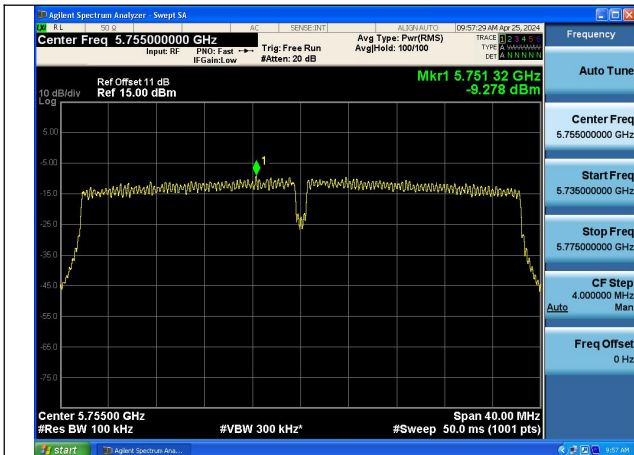

Test Mode: 802.11n HT40

Mode:802.11n HT40 Frequency:5755MHz Ant:Chain0