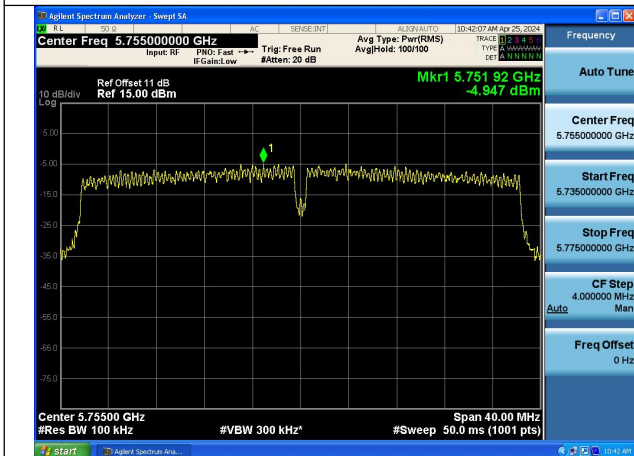

Mode:802.11n HT40 Frequency:5755MHz Ant:Chain1

Mode:802.11n HT40 Frequency:5795MHz Ant:Chain1

Test Mode: 802.11ac VHT40

Mode:802.11ac VHT40 Frequency:5755MHz
Ant:Chain0

Mode:802.11ac VHT40 Frequency:5795MHz
Ant:Chain0