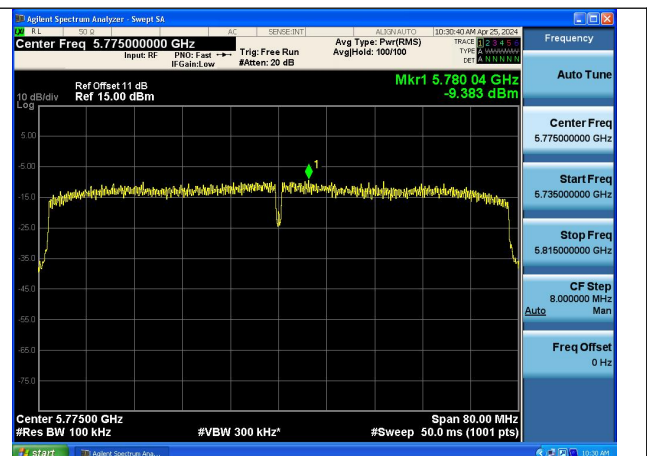

Mode:802.11ac VHT40 Frequency:5755MHz
Ant:Chain1

Mode:802.11ac VHT40 Frequency:5795MHz
Ant:Chain1

Test Mode: 802.11ac VHT80

Mode:802.11ac VHT80 Frequency:5775MHz
Ant:Chain0

Mode:802.11ac VHT80 Frequency:5775MHz
Ant:Chain1