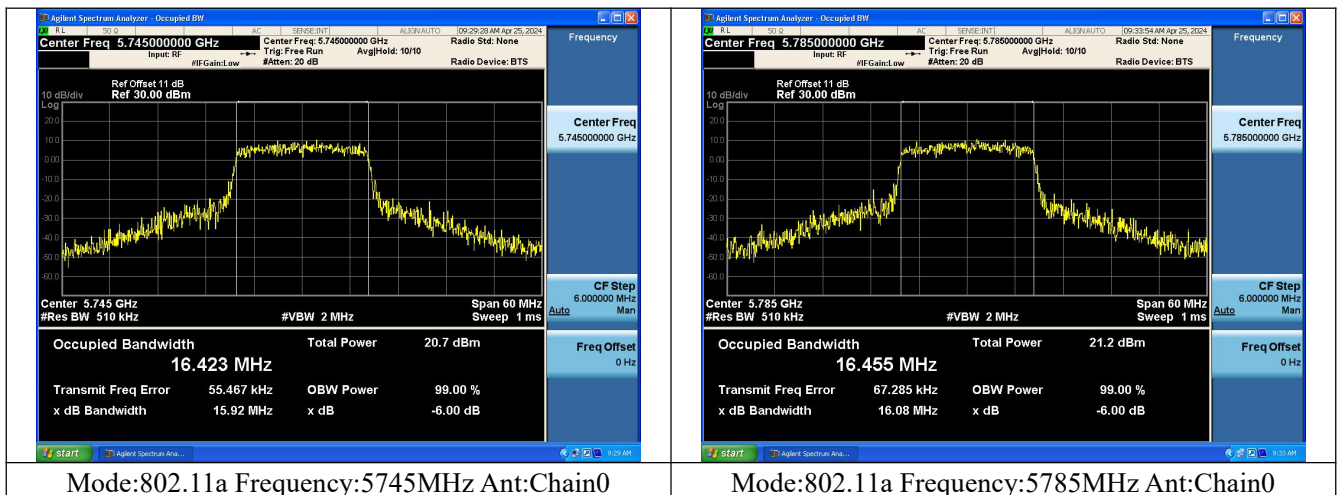

Occupied Bandwidth

Offset 21dB = Attenuator + Temporary antenna connector loss + Cable loss

Test Mode	Antenna	Occupied Bandwidth (MHz)		
		5745MHz	5785MHz	5825MHz
802.11a	Chain0	16.423	16.455	16.408
802.11a	Chain1	16.463	16.459	16.416
802.11n HT20	Chain0	17.621	17.610	17.583
802.11n HT20	Chain1	17.618	17.605	17.659
802.11ac VHT20	Chain0	17.557	17.615	17.647
802.11ac VHT20	Chain1	17.563	17.590	17.604

Test Mode	Antenna	Occupied Bandwidth (MHz)		
		5755MHz	---	5795MHz
802.11n HT40	Chain0	36.041	---	35.980
802.11n HT40	Chain1	36.139	---	36.113
802.11ac VHT40	Chain0	36.025	---	36.113
802.11ac VHT40	Chain1	36.019	---	35.829

Test Mode	Antenna	Occupied Bandwidth (MHz)		
		5775MHz	---	---
802.11ac VHT80	Chain0	74.758	---	---
802.11ac VHT80	Chain1	75.083	---	---

Test Mode: 802.11a