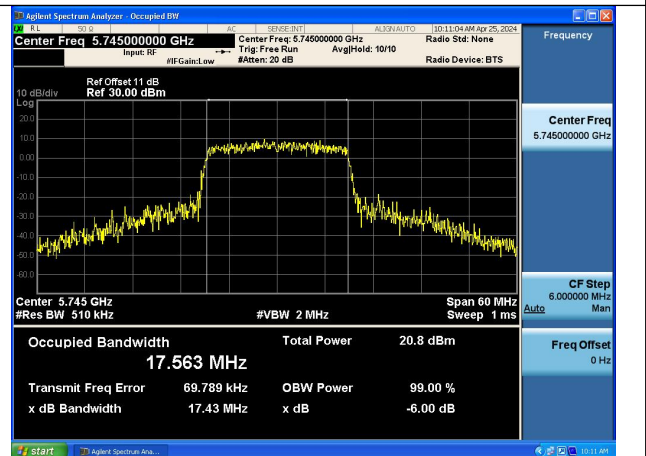

Mode:802.11ac VHT20 Frequency:5745MHz
Ant:Chain1