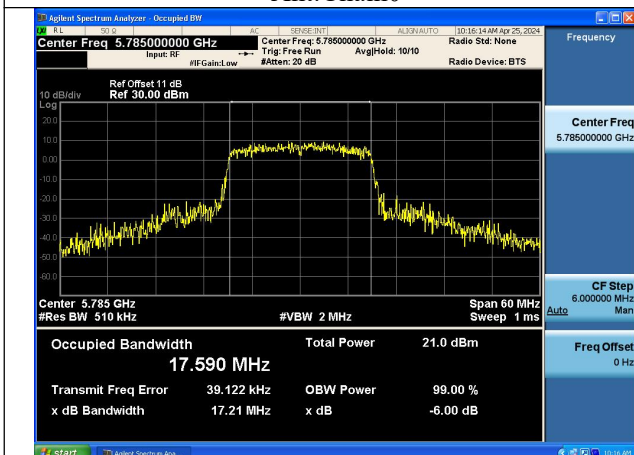

Mode:802.11n HT20 Frequency:5745MHz Ant:Chain1

Mode:802.11n HT20 Frequency:5785MHz Ant:Chain1

Mode:802.11n HT20 Frequency:5825MHz Ant:Chain1

Test Mode: 802.11ac VHT20

Mode:802.11ac VHT20 Frequency:5745MHz
Ant:Chain0

Mode:802.11ac VHT20 Frequency:5785MHz
Ant:Chain0

Mode:802.11ac VHT20 Frequency:5825MHz
Ant:Chain0

Mode:802.11ac VHT20 Frequency:5745MHz
Ant:Chain1

Mode:802.11ac VHT20 Frequency:5785MHz
Ant:Chain1

Mode:802.11ac VHT20 Frequency:5825MHz
Ant:Chain1