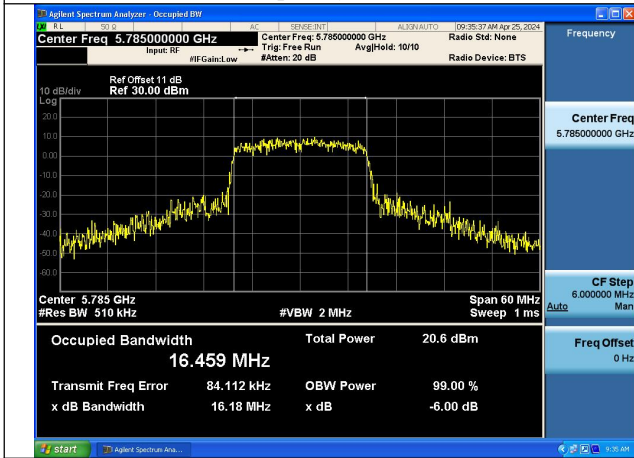

Test Mode	Antenna	Occupied Bandwidth (MHz)		
		5775MHz	---	---
802.11ac VHT80	Chain0	74.758	---	---
802.11ac VHT80	Chain1	75.083	---	---

Test Mode: 802.11a

Mode:802.11a Frequency:5825MHz Ant:Chain0

Mode:802.11a Frequency:5745MHz Ant:Chain1