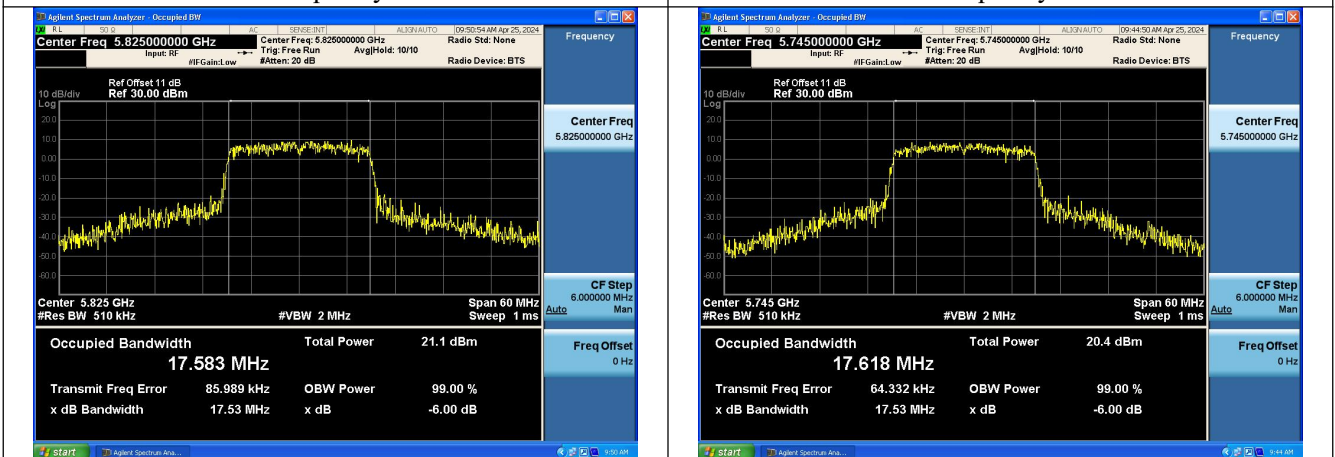

Test Mode	Antenna	Occupied Bandwidth (MHz)		
		5775MHz	---	---
802.11ac VHT80	Chain0	74.758	---	---
802.11ac VHT80	Chain1	75.083	---	---

Test Mode: 802.11a

Mode:802.11a Frequency:5825MHz Ant:Chain0

Mode:802.11a Frequency:5745MHz Ant:Chain1

Mode:802.11a Frequency:5785MHz Ant:Chain1

Mode:802.11a Frequency:5825MHz Ant:Chain1

Test Mode: 802.11n HT20

Mode:802.11n HT20 Frequency:5745MHz Ant:Chain0

Mode:802.11n HT20 Frequency:5785MHz Ant:Chain0

Mode:802.11n HT20 Frequency:5825MHz Ant:Chain0

Mode:802.11n HT20 Frequency:5745MHz Ant:Chain1

Mode:802.11n HT20 Frequency:5785MHz Ant:Chain1

Mode:802.11n HT20 Frequency:5825MHz Ant:Chain1

Test Mode: 802.11ac VHT20

Mode:802.11ac VHT20 Frequency:5745MHz
Ant:Chain0