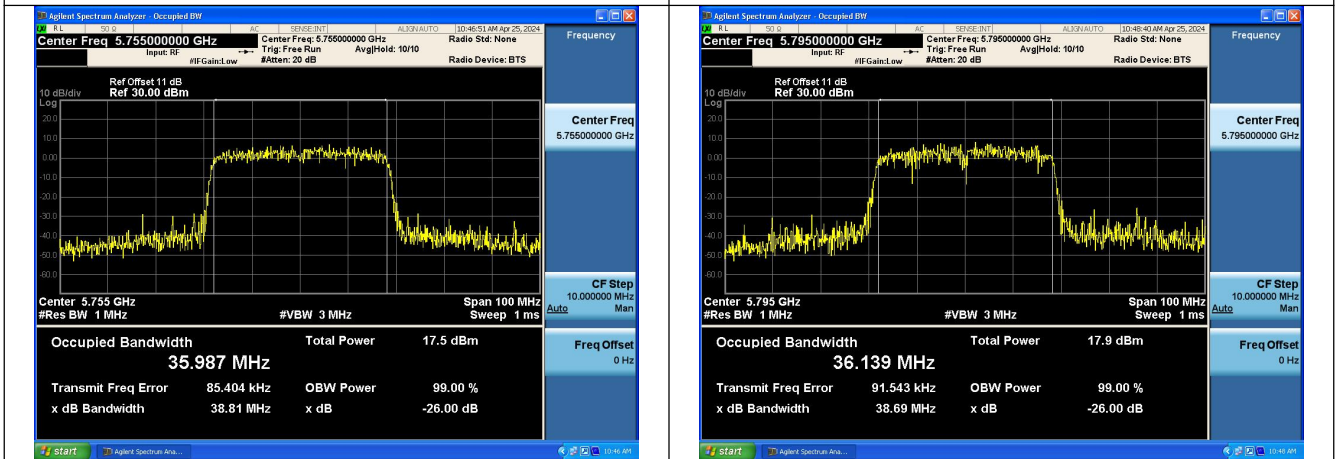

Mode:802.11ac VHT40 Frequency:5755MHz
Ant:Chain1

Mode:802.11ac VHT40 Frequency:5795MHz
Ant:Chain1