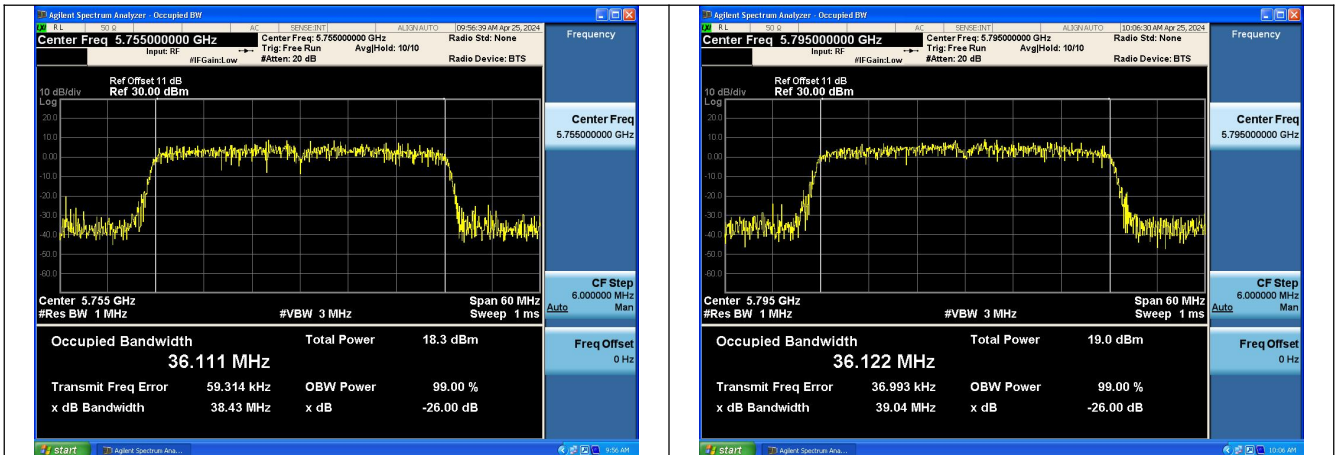

Test Mode: 802.11n HT40

Mode:802.11n HT40 Frequency:5755MHz Ant:Chain0

Mode:802.11n HT40 Frequency:5795MHz Ant:Chain0