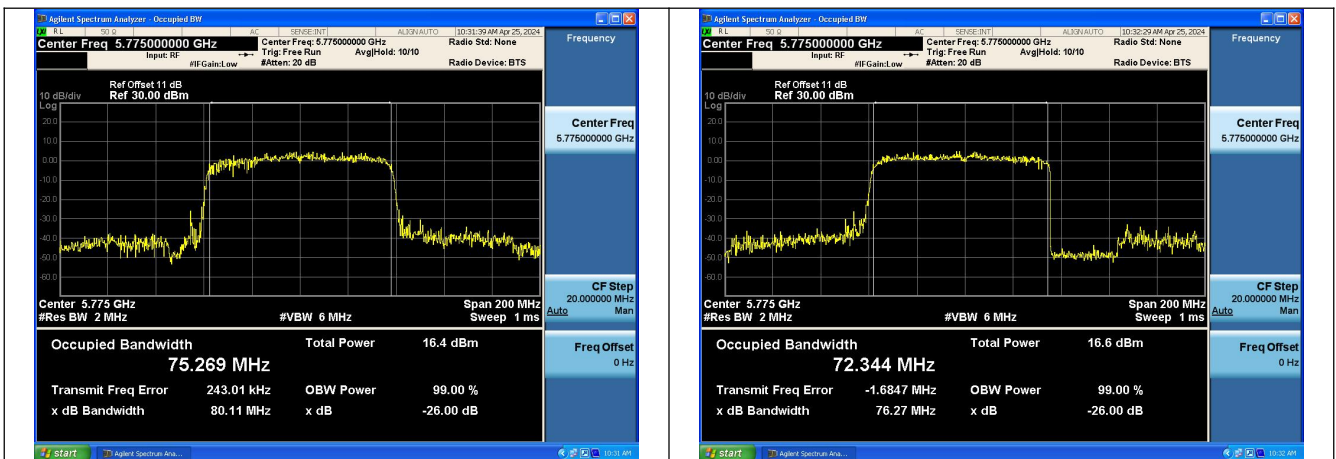

Test Mode: 802.11ac VHT40

Mode:802.11ac VHT40 Frequency:5755MHz
Ant:Chain0

Mode:802.11ac VHT40 Frequency:5795MHz
Ant:Chain0

Mode:802.11ac VHT40 Frequency:5755MHz
Ant:Chain1

Mode:802.11ac VHT40 Frequency:5795MHz
Ant:Chain1

Test Mode: 802.11ac VHT80

Mode:802.11ac VHT80 Frequency:5775MHz
Ant:Chain0

Mode:802.11ac VHT80 Frequency:5775MHz
Ant:Chain1

Occupied Bandwidth

Offset 21dB = Attenuator + Temporary antenna connector loss + Cable loss