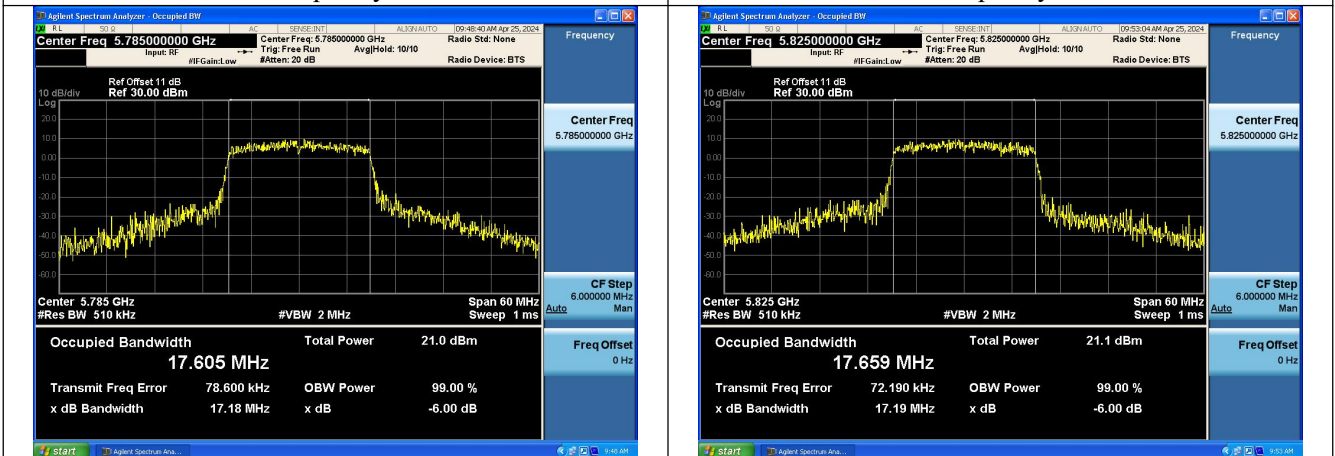

Test Mode	Antenna	Occupied Bandwidth (MHz)		
		5775MHz	---	---
802.11ac VHT80	Chain0	74.758	---	---
802.11ac VHT80	Chain1	75.083	---	---

Test Mode: 802.11a

Mode:802.11a Frequency:5825MHz Ant:Chain0

Mode:802.11a Frequency:5745MHz Ant:Chain1

Mode:802.11a Frequency:5785MHz Ant:Chain1

Mode:802.11a Frequency:5825MHz Ant:Chain1

Test Mode: 802.11n HT20

Mode:802.11n HT20 Frequency:5745MHz Ant:Chain0

Mode:802.11n HT20 Frequency:5785MHz Ant:Chain0

Mode:802.11n HT20 Frequency:5825MHz Ant:Chain0

Mode:802.11n HT20 Frequency:5745MHz Ant:Chain1

Mode:802.11n HT20 Frequency:5785MHz Ant:Chain1

Mode:802.11n HT20 Frequency:5825MHz Ant:Chain1

Test Mode: 802.11ac VHT20

Mode:802.11ac VHT20 Frequency:5745MHz
Ant:Chain0