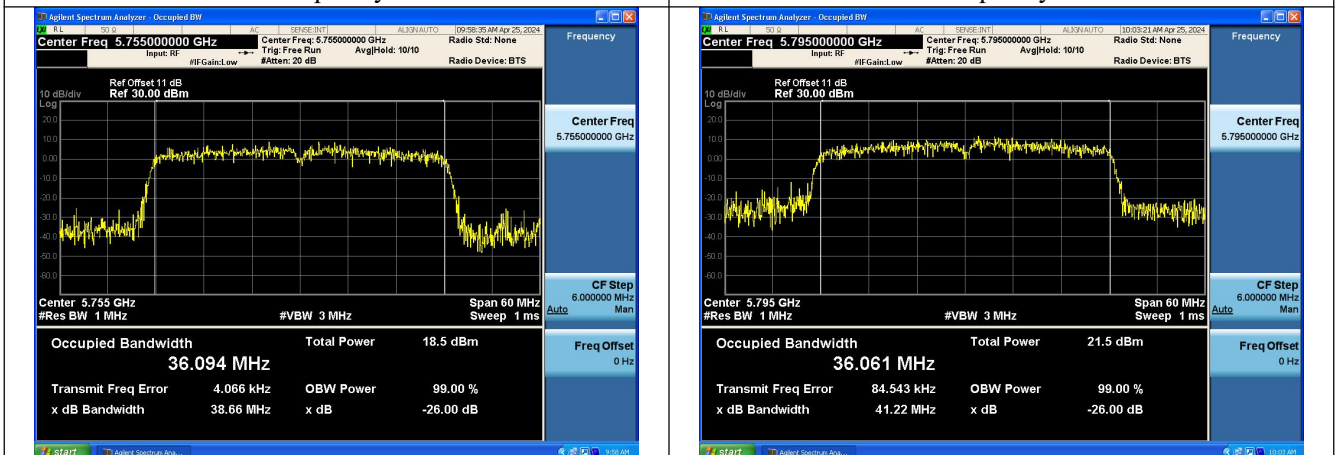

Mode:802.11n HT40 Frequency:5755MHz Ant:Chain1

Mode:802.11n HT40 Frequency:5795MHz Ant:Chain1