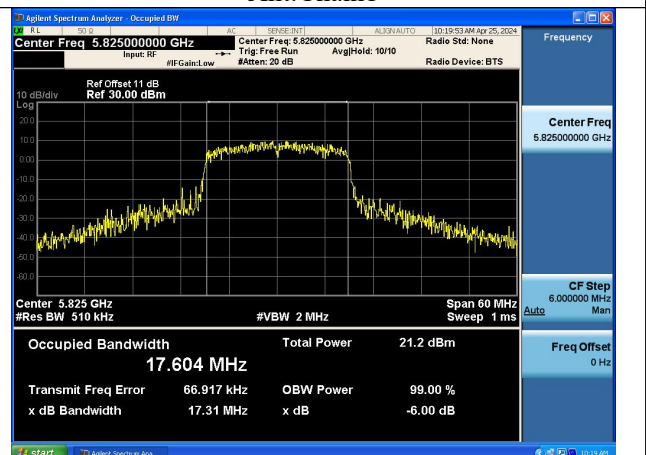

Mode:802.11ac VHT20 Frequency:5785MHz
Ant:Chain0

Mode:802.11ac VHT20 Frequency:5825MHz
Ant:Chain0

Mode:802.11ac VHT20 Frequency:5745MHz
Ant:Chain1

Mode:802.11ac VHT20 Frequency:5785MHz
Ant:Chain1

Mode:802.11ac VHT20 Frequency:5825MHz
Ant:Chain1