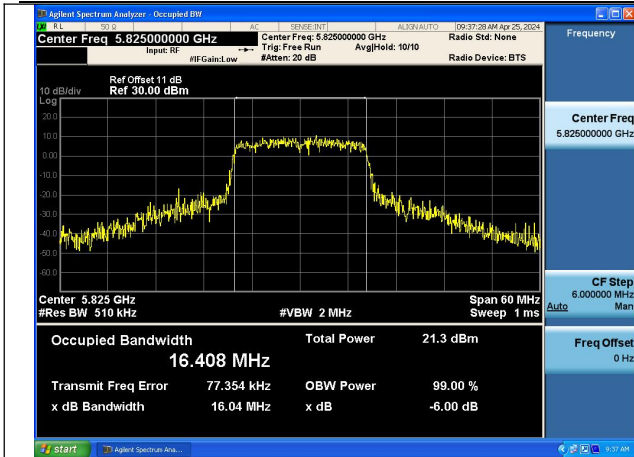

Mode:802.11a Frequency:5825MHz Ant:Chain0