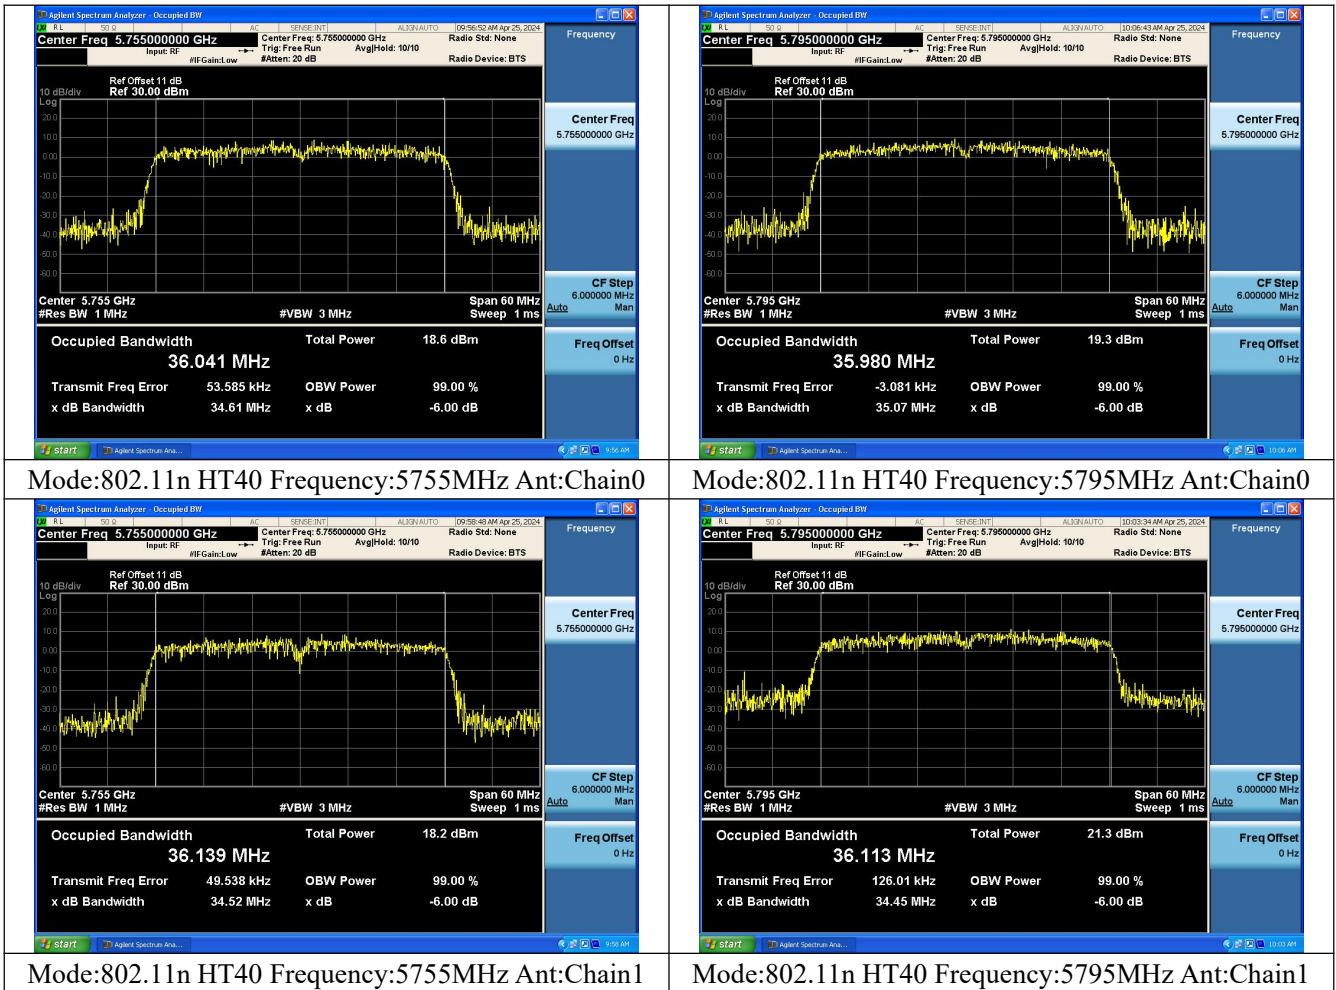

Mode:802.11ac VHT20 Frequency:5785MHz
Ant:Chain0

Mode:802.11ac VHT20 Frequency:5825MHz
Ant:Chain0

Mode:802.11ac VHT20 Frequency:5745MHz
Ant:Chain1

Mode:802.11ac VHT20 Frequency:5785MHz
Ant:Chain1

Mode:802.11ac VHT20 Frequency:5825MHz
Ant:Chain1

Test Mode: 802.11n HT40

Test Mode: 802.11ac VHT40

Mode:802.11ac VHT40 Frequency:5755MHz
Ant:Chain0

Mode:802.11ac VHT40 Frequency:5795MHz
Ant:Chain0

Mode:802.11ac VHT40 Frequency:5755MHz
Ant:Chain1

Mode:802.11ac VHT40 Frequency:5795MHz
Ant:Chain1