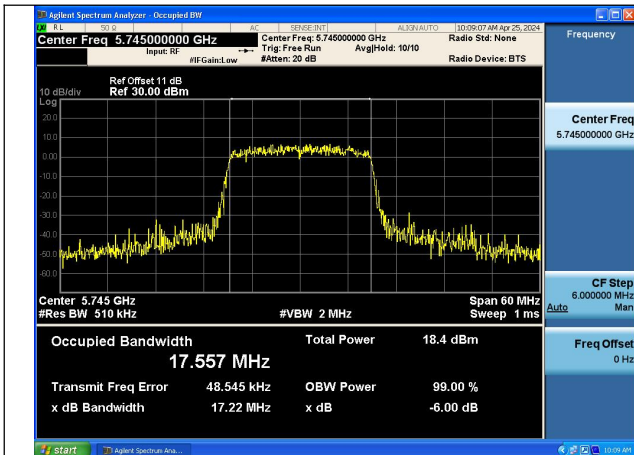

Test Mode: 802.11ac VHT20

Mode:802.11ac VHT20 Frequency:5745MHz
Ant:Chain0