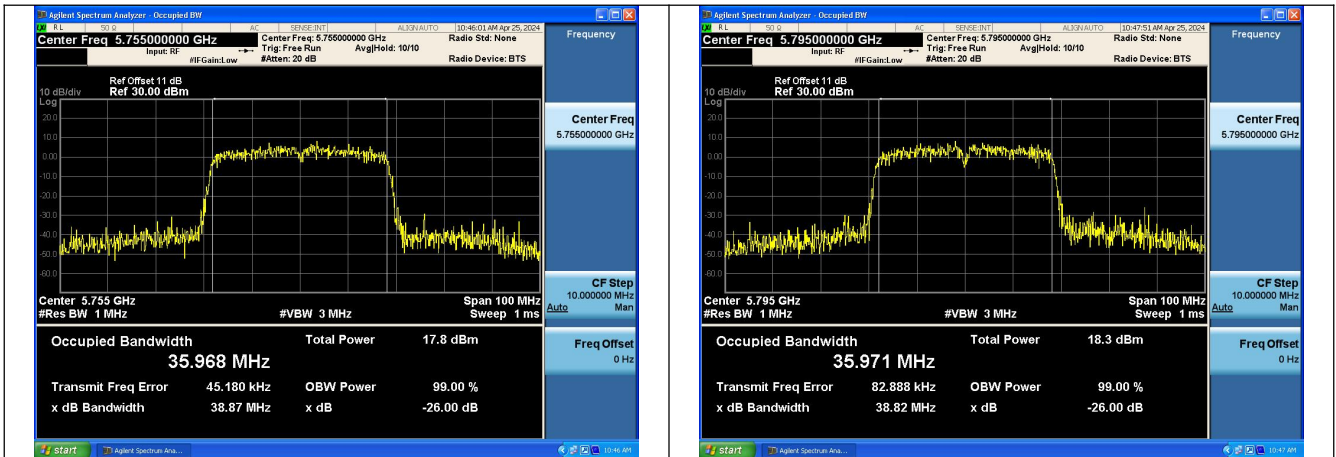

Test Mode: 802.11ac VHT40

Mode:802.11ac VHT40 Frequency:5755MHz
Ant:Chain0

Mode:802.11ac VHT40 Frequency:5795MHz
Ant:Chain0