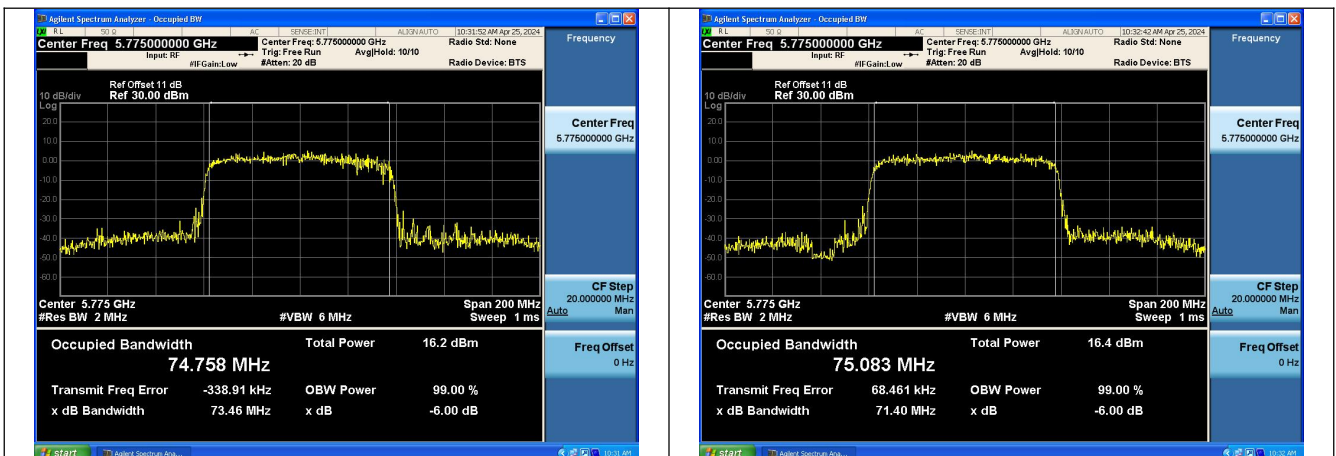

Mode:802.11ac VHT20 Frequency:5785MHz
Ant:Chain0

Mode:802.11ac VHT20 Frequency:5825MHz
Ant:Chain0

Mode:802.11ac VHT20 Frequency:5745MHz
Ant:Chain1

Mode:802.11ac VHT20 Frequency:5785MHz
Ant:Chain1

Mode:802.11ac VHT20 Frequency:5825MHz
Ant:Chain1

Test Mode: 802.11n HT40

Test Mode: 802.11ac VHT40

Mode:802.11ac VHT40 Frequency:5755MHz
Ant:Chain0

Mode:802.11ac VHT40 Frequency:5795MHz
Ant:Chain0

Mode:802.11ac VHT40 Frequency:5755MHz
Ant:Chain1

Mode:802.11ac VHT40 Frequency:5795MHz
Ant:Chain1

Test Mode: 802.11ac VHT80

Mode:802.11ac VHT80 Frequency:5775MHz
Ant:Chain0

Mode:802.11ac VHT80 Frequency:5775MHz
Ant:Chain1