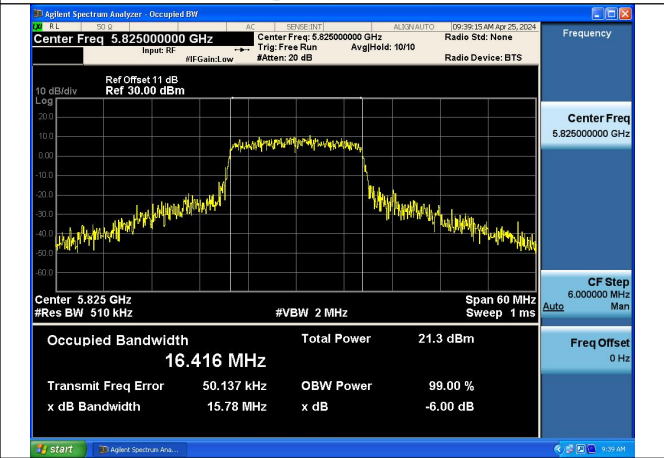

Mode:802.11a Frequency:5825MHz Ant:Chain1