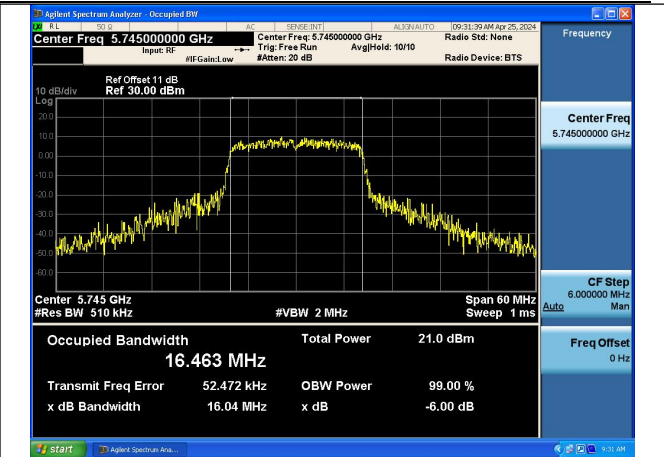

Test Mode	Antenna	Occupied Bandwidth (MHz)		
		5755MHz	---	5795MHz
802.11n HT40	Chain0	36.041	---	35.980
802.11n HT40	Chain1	36.139	---	36.113
802.11ac VHT40	Chain0	36.025	---	36.113
802.11ac VHT40	Chain1	36.019	---	35.829

Test Mode	Antenna	Occupied Bandwidth (MHz)		
		5775MHz	---	---
802.11ac VHT80	Chain0	74.758	---	---
802.11ac VHT80	Chain1	75.083	---	---

Test Mode: 802.11a

Mode:802.11a Frequency:5825MHz Ant:Chain0

Mode:802.11a Frequency:5745MHz Ant:Chain1