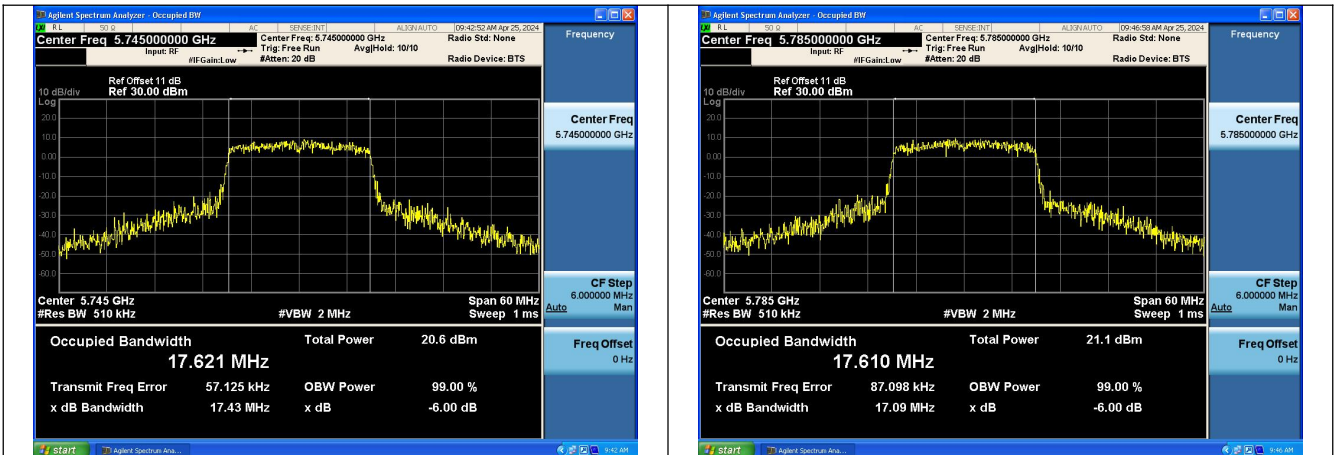

Test Mode: 802.11n HT20

Mode:802.11n HT20 Frequency:5745MHz Ant:Chain0

Mode:802.11n HT20 Frequency:5785MHz Ant:Chain0