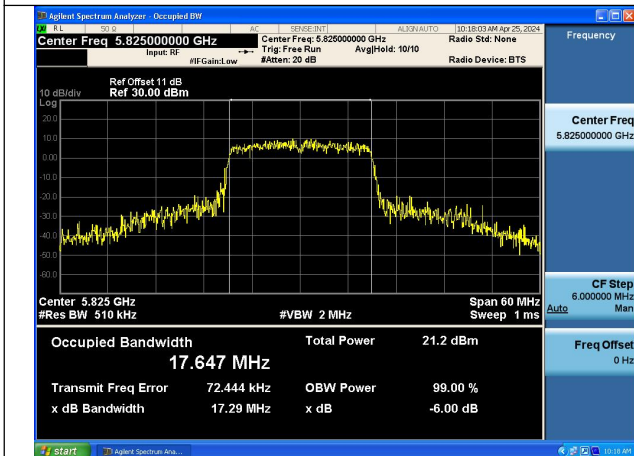

Mode:802.11n HT20 Frequency:5745MHz Ant:Chain1

Mode:802.11n HT20 Frequency:5785MHz Ant:Chain1

Mode:802.11n HT20 Frequency:5825MHz Ant:Chain1

Test Mode: 802.11ac VHT20

Mode:802.11ac VHT20 Frequency:5745MHz
Ant:Chain0

Mode:802.11ac VHT20 Frequency:5785MHz
Ant:Chain0

Mode:802.11ac VHT20 Frequency:5825MHz
Ant:Chain0

Mode:802.11ac VHT20 Frequency:5745MHz
Ant:Chain1

Mode:802.11ac VHT20 Frequency:5785MHz
Ant:Chain1

Mode:802.11ac VHT20 Frequency:5825MHz
Ant:Chain1