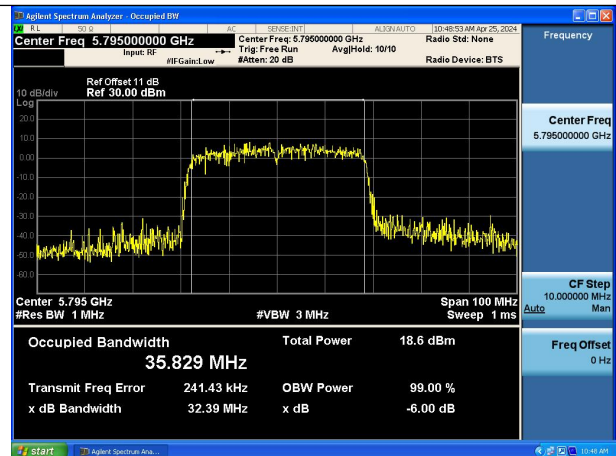

Test Mode: 802.11n HT40

Test Mode: 802.11ac VHT40

Mode:802.11ac VHT40 Frequency:5755MHz
Ant:Chain0

Mode:802.11ac VHT40 Frequency:5795MHz
Ant:Chain0

Mode:802.11ac VHT40 Frequency:5755MHz
Ant:Chain1

Mode:802.11ac VHT40 Frequency:5795MHz
Ant:Chain1

Test Mode: 802.11ac VHT80

Mode:802.11ac VHT80 Frequency:5775MHz
Ant:Chain0

Mode:802.11ac VHT80 Frequency:5775MHz
Ant:Chain1