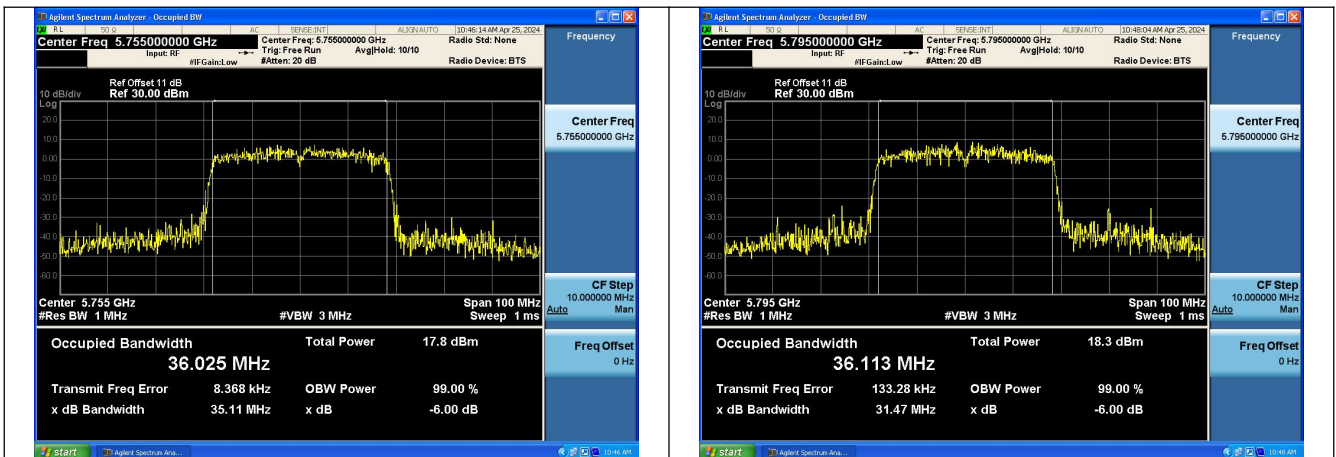

Test Mode: 802.11ac VHT40

Mode:802.11ac VHT40 Frequency:5755MHz
Ant:Chain0

Mode:802.11ac VHT40 Frequency:5795MHz
Ant:Chain0