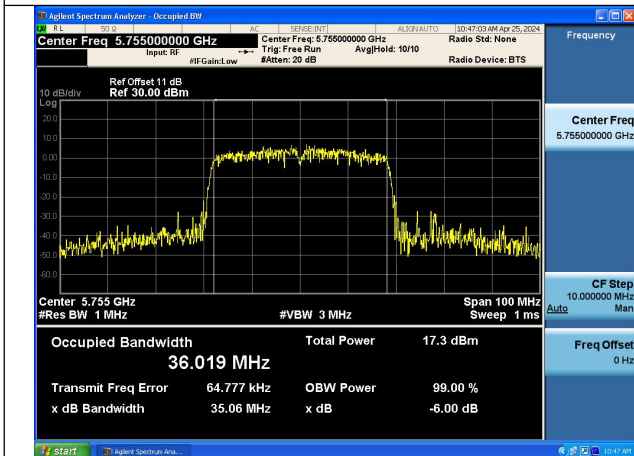

Test Mode: 802.11n HT40

Test Mode: 802.11ac VHT40

Mode:802.11ac VHT40 Frequency:5755MHz
Ant:Chain0

Mode:802.11ac VHT40 Frequency:5795MHz
Ant:Chain0

Mode:802.11ac VHT40 Frequency:5755MHz
Ant:Chain1

Mode:802.11ac VHT40 Frequency:5795MHz
Ant:Chain1

Test Mode: 802.11ac VHT80

Mode:802.11ac VHT80 Frequency:5775MHz
Ant:Chain0

Mode:802.11ac VHT80 Frequency:5775MHz
Ant:Chain1