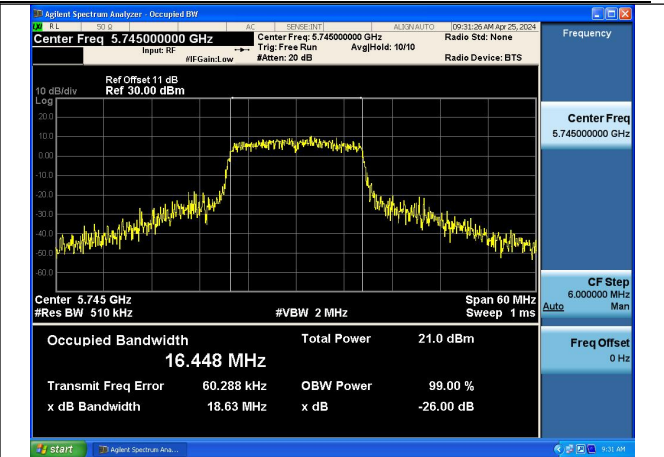

Mode:802.11a Frequency:5745MHz Ant:Chain1