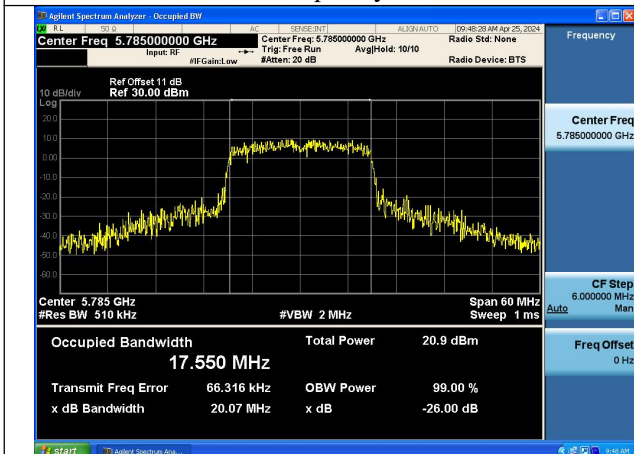

Mode:802.11n HT20 Frequency:5785MHz Ant:Chain1