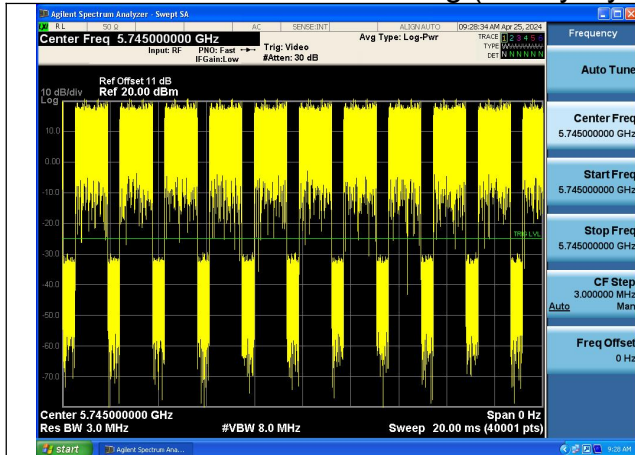

APPENDIX A – TEST DATA OF CONDUCTED EMISSION

Duty Cycle

Test Mode	Frequency (MHz)	Duty Cycle (%)	Correction Factor(dB)	Plot
802.11a	5745	98.45%	0	Fig.1
802.11a	5745	98.43%	0	Fig.2
802.11n HT20	5745	98.37%	0	Fig.3
802.11n HT20	5745	98.42%	0	Fig.4
802.11ac VHT20	5745	98.30%	0	Fig.5
802.11ac VHT20	5745	98.44%	0	Fig.6
802.11n HT40	5755	97.46%	0.11	Fig.7
802.11n HT40	5755	97.63%	0.10	Fig.8
802.11ac VHT40	5755	97.56%	0.11	Fig.9
802.11ac VHT40	5755	97.50%	0.11	Fig.10
802.11ac VHT80	5775	96.45%	0.16	Fig.11
802.11ac VHT80	5775	96.62%	0.15	Fig.12

Note: Correction Factor=10*log (1/Duty Cycle)

Fig.1