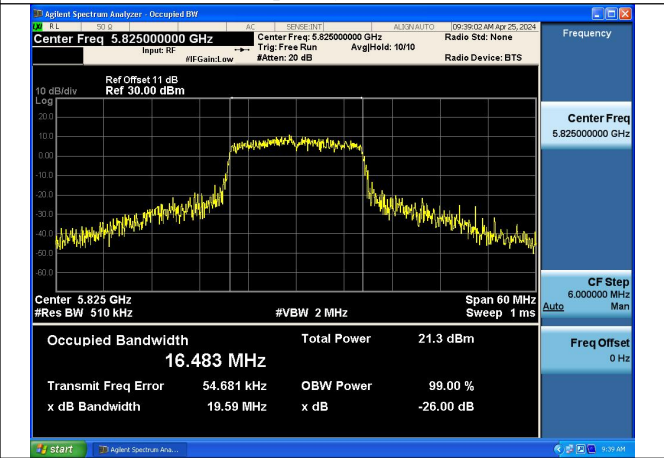

Mode:802.11a Frequency:5825MHz Ant:Chain1