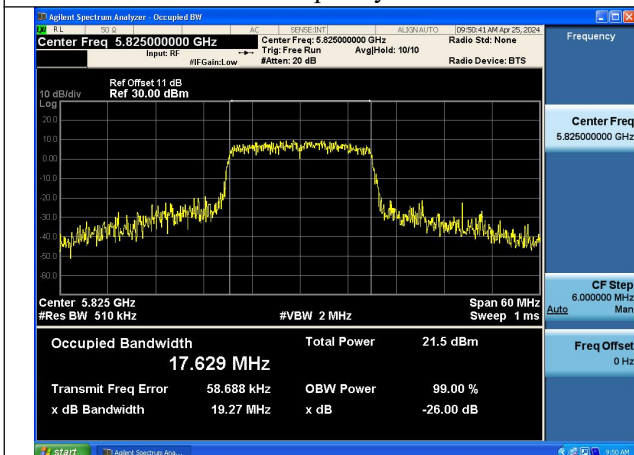

Mode:802.11n HT20 Frequency:5825MHz Ant:Chain0