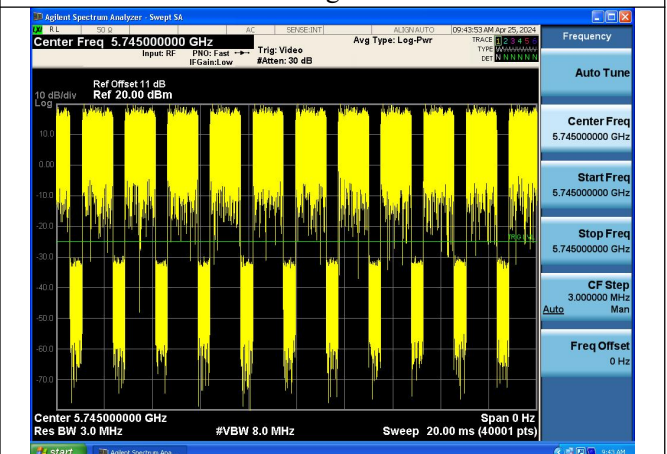

APPENDIX A – TEST DATA OF CONDUCTED EMISSION

Duty Cycle

Test Mode	Frequency (MHz)	Duty Cycle (%)	Correction Factor(dB)	Plot
802.11a	5745	98.45%	0	Fig.1
802.11a	5745	98.43%	0	Fig.2
802.11n HT20	5745	98.37%	0	Fig.3
802.11n HT20	5745	98.42%	0	Fig.4
802.11ac VHT20	5745	98.30%	0	Fig.5
802.11ac VHT20	5745	98.44%	0	Fig.6
802.11n HT40	5755	97.46%	0.11	Fig.7
802.11n HT40	5755	97.63%	0.10	Fig.8
802.11ac VHT40	5755	97.56%	0.11	Fig.9
802.11ac VHT40	5755	97.50%	0.11	Fig.10
802.11ac VHT80	5775	96.45%	0.16	Fig.11
802.11ac VHT80	5775	96.62%	0.15	Fig.12

Note: Correction Factor=10*log (1/Duty Cycle)

Fig.4