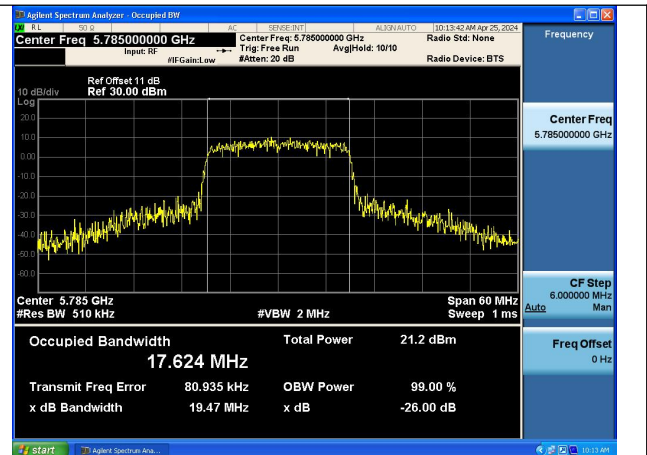

Mode:802.11n HT20 Frequency:5785MHz Ant:Chain0

Mode:802.11n HT20 Frequency:5825MHz Ant:Chain0

Mode:802.11n HT20 Frequency:5745MHz Ant:Chain1

Mode:802.11n HT20 Frequency:5785MHz Ant:Chain1

Mode:802.11n HT20 Frequency:5825MHz Ant:Chain1

Test Mode: 802.11ac VHT20

Mode:802.11ac VHT20 Frequency:5745MHz
Ant:Chain0

Mode:802.11ac VHT20 Frequency:5785MHz
Ant:Chain0

Mode:802.11ac VHT20 Frequency:5825MHz
Ant:Chain0

Mode:802.11ac VHT20 Frequency:5745MHz
Ant:Chain1