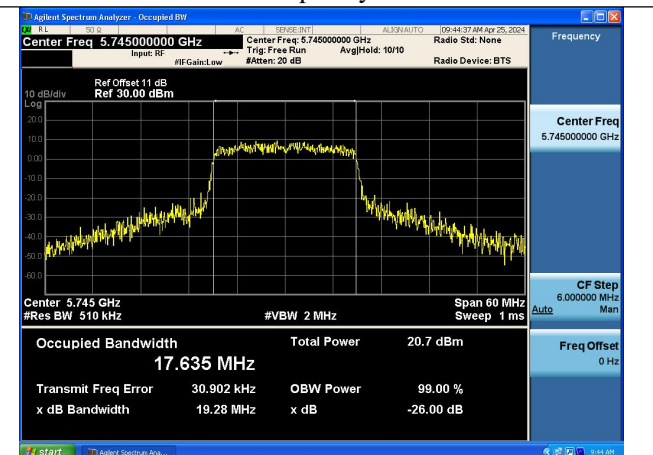

Mode:802.11n HT20 Frequency:5745MHz Ant:Chain1