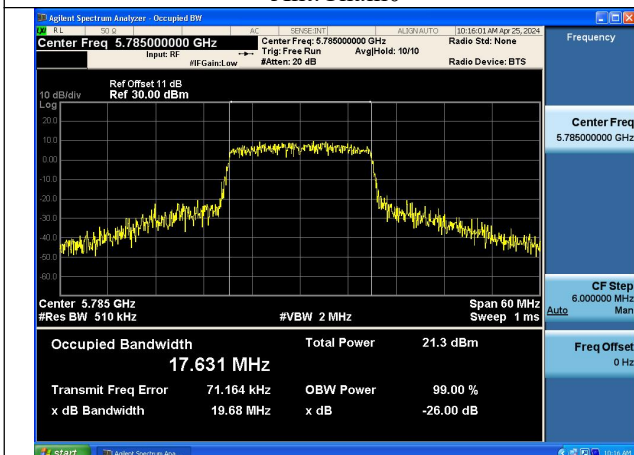

Test Mode: 802.11ac VHT20

Mode:802.11ac VHT20 Frequency:5745MHz
Ant:Chain0

Mode:802.11ac VHT20 Frequency:5785MHz
Ant:Chain0

Mode:802.11ac VHT20 Frequency:5825MHz
Ant:Chain0

Mode:802.11ac VHT20 Frequency:5745MHz
Ant:Chain1