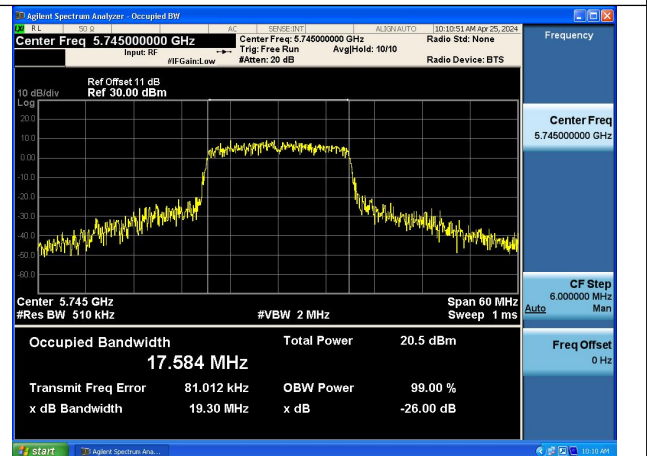

Test Mode: 802.11ac VHT20

Mode:802.11ac VHT20 Frequency:5745MHz
Ant:Chain0

Mode:802.11ac VHT20 Frequency:5785MHz
Ant:Chain0

Mode:802.11ac VHT20 Frequency:5825MHz
Ant:Chain0

Mode:802.11ac VHT20 Frequency:5745MHz
Ant:Chain1