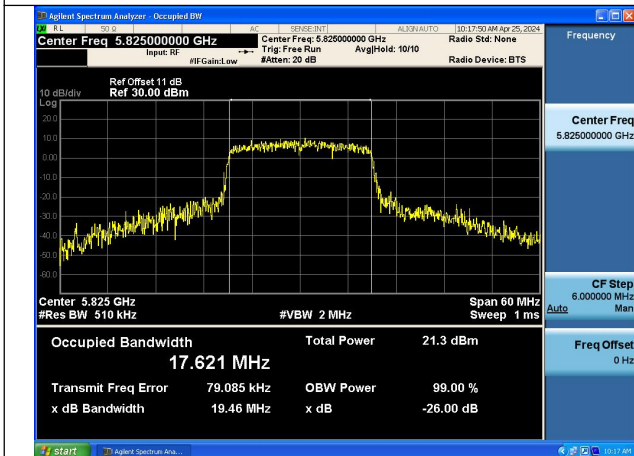

Mode:802.11n HT20 Frequency:5785MHz Ant:Chain0

Mode:802.11n HT20 Frequency:5825MHz Ant:Chain0

Mode:802.11n HT20 Frequency:5745MHz Ant:Chain1

Mode:802.11n HT20 Frequency:5785MHz Ant:Chain1

Mode:802.11n HT20 Frequency:5825MHz Ant:Chain1

Test Mode: 802.11ac VHT20

Mode:802.11ac VHT20 Frequency:5745MHz
Ant:Chain0

Mode:802.11ac VHT20 Frequency:5785MHz
Ant:Chain0

Mode:802.11ac VHT20 Frequency:5825MHz
Ant:Chain0

Mode:802.11ac VHT20 Frequency:5745MHz
Ant:Chain1