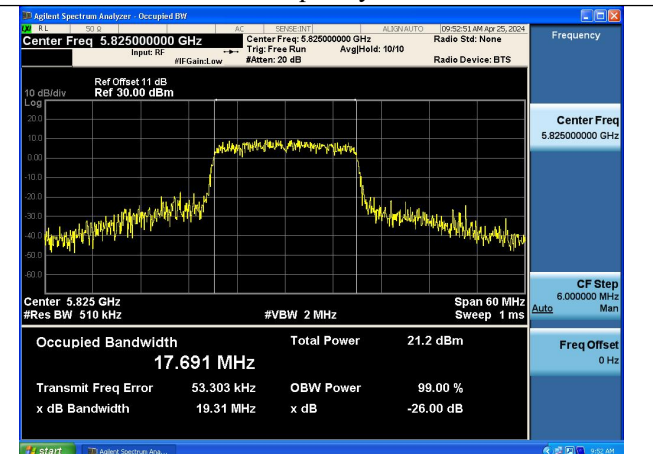

Mode:802.11n HT20 Frequency:5825MHz Ant:Chain1