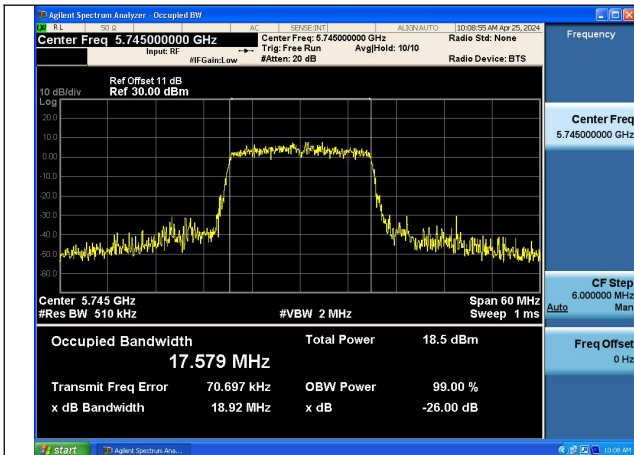

Mode:802.11n HT20 Frequency:5785MHz Ant:Chain0

Mode:802.11n HT20 Frequency:5825MHz Ant:Chain0

Mode:802.11n HT20 Frequency:5745MHz Ant:Chain1

Mode:802.11n HT20 Frequency:5785MHz Ant:Chain1

Mode:802.11n HT20 Frequency:5825MHz Ant:Chain1

Test Mode: 802.11ac VHT20

Mode:802.11ac VHT20 Frequency:5745MHz
Ant:Chain0

Mode:802.11ac VHT20 Frequency:5785MHz
Ant:Chain0

Mode:802.11ac VHT20 Frequency:5825MHz
Ant:Chain0

Mode:802.11ac VHT20 Frequency:5745MHz
Ant:Chain1