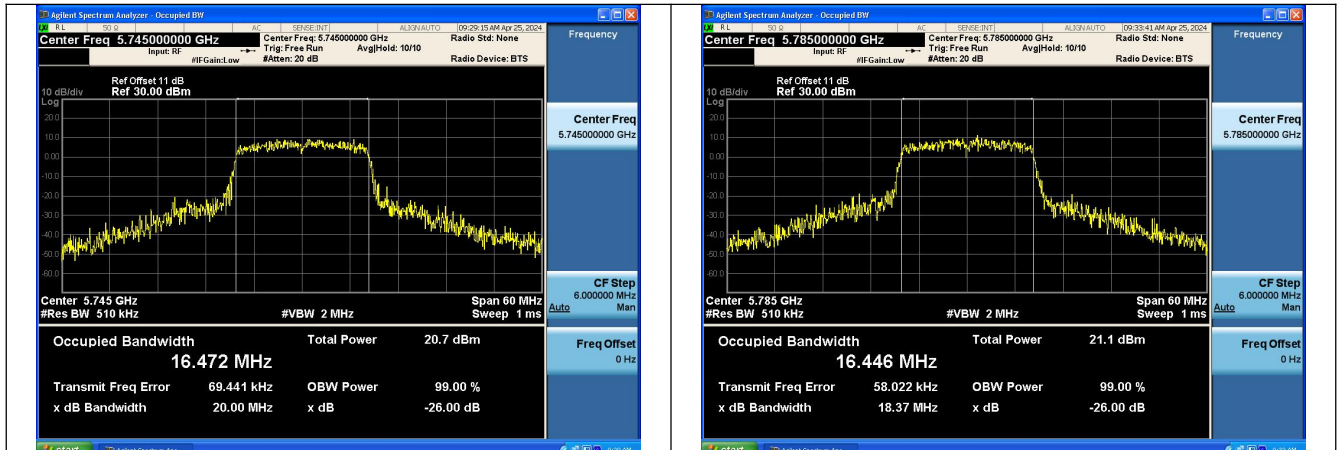

Emission Bandwidth

Offset 21dB = Attenuator + Temporary antenna connector loss + Cable loss

Test Mode	Antenna	26dB Bandwidth (MHz)		
		5745MHz	5785MHz	5825MHz
802.11a	Chain0	20.00	18.37	20.03
802.11a	Chain1	18.63	18.82	19.59
802.11n HT20	Chain0	19.49	19.45	19.27
802.11n HT20	Chain1	19.28	20.07	19.31
802.11ac VHT20	Chain0	18.92	19.47	19.46
802.11ac VHT20	Chain1	19.30	19.68	20.87

Test Mode	Antenna	26dB Bandwidth (MHz)		
		5755MHz	---	5795MHz
802.11n HT40	Chain0	38.43	---	39.04
802.11n HT40	Chain1	38.66	---	41.22
802.11ac VHT40	Chain0	38.87	---	38.82
802.11ac VHT40	Chain1	38.81	---	38.69

Test Mode	Antenna	26dB Bandwidth (MHz)		
		5775MHz	---	---
802.11ac VHT80	Chain0	80.11	---	---
802.11ac VHT80	Chain1	76.27	---	---

Test Mode: 802.11a

Mode:802.11a Frequency:5745MHz Ant:Chain0

Mode:802.11a Frequency:5785MHz Ant:Chain0