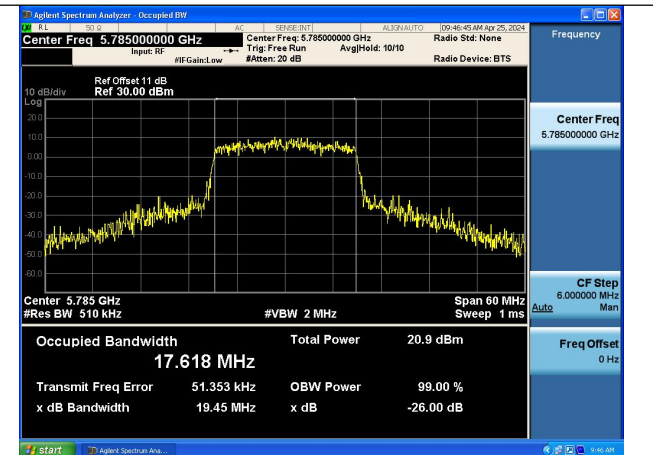

Mode:802.11a Frequency:5825MHz Ant:Chain0

Mode:802.11a Frequency:5745MHz Ant:Chain1

Mode:802.11a Frequency:5785MHz Ant:Chain1

Mode:802.11a Frequency:5825MHz Ant:Chain1

Test Mode: 802.11n HT20

Mode:802.11n HT20 Frequency:5745MHz Ant:Chain0