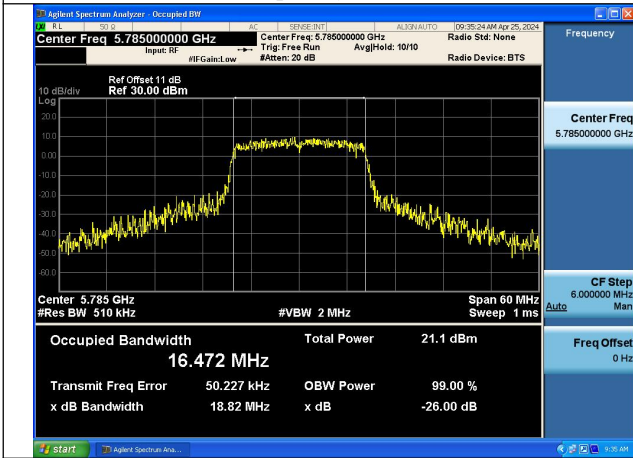

Mode:802.11a Frequency:5785MHz Ant:Chain1