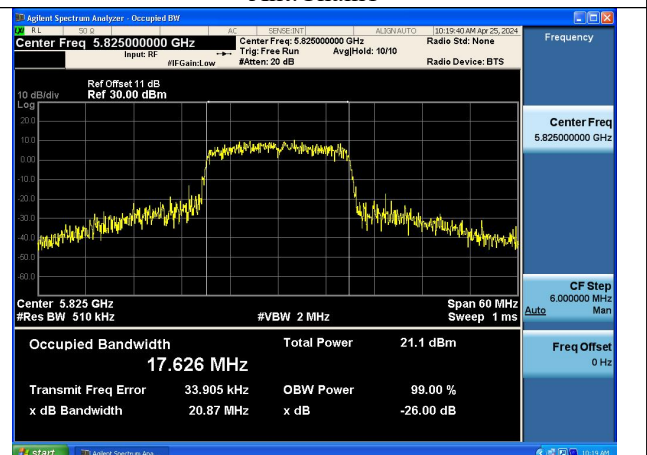

Mode:802.11ac VHT20 Frequency:5825MHz
Ant:Chain1