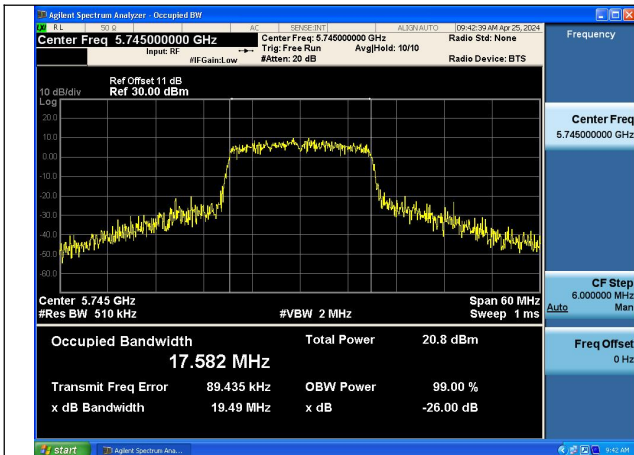

Mode:802.11a Frequency:5825MHz Ant:Chain0

Mode:802.11a Frequency:5745MHz Ant:Chain1

Mode:802.11a Frequency:5785MHz Ant:Chain1

Mode:802.11a Frequency:5825MHz Ant:Chain1

Test Mode: 802.11n HT20

Mode:802.11n HT20 Frequency:5745MHz Ant:Chain0