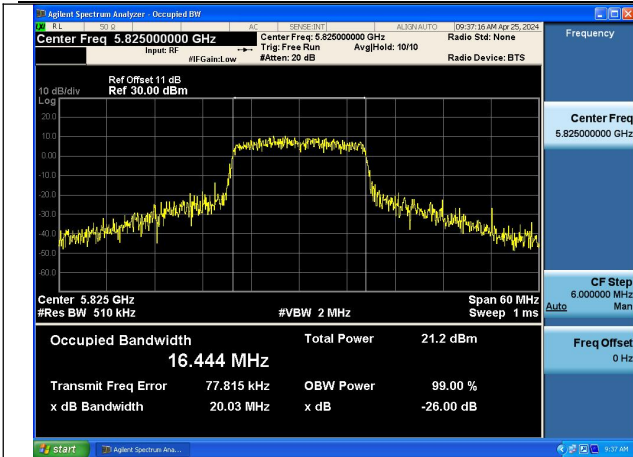

Test Mode	Antenna	26dB Bandwidth (MHz)		
		5755MHz	---	5795MHz
802.11n HT40	Chain0	38.43	---	39.04
802.11n HT40	Chain1	38.66	---	41.22
802.11ac VHT40	Chain0	38.87	---	38.82
802.11ac VHT40	Chain1	38.81	---	38.69

Test Mode	Antenna	26dB Bandwidth (MHz)		
		5775MHz	---	---
802.11ac VHT80	Chain0	80.11	---	---
802.11ac VHT80	Chain1	76.27	---	---

Test Mode: 802.11a

Mode:802.11a Frequency:5745MHz Ant:Chain0

Mode:802.11a Frequency:5785MHz Ant:Chain0