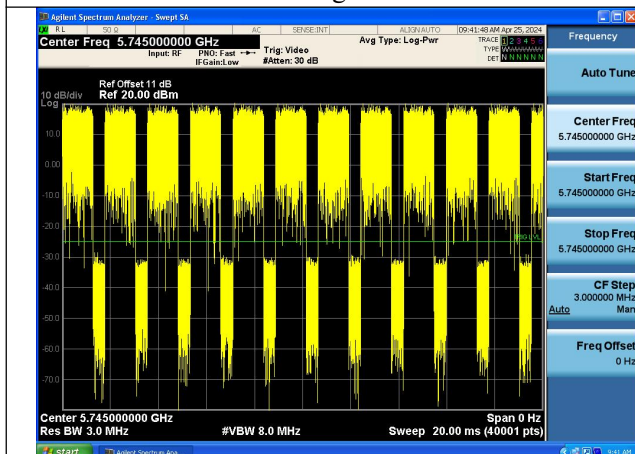

APPENDIX A – TEST DATA OF CONDUCTED EMISSION

Duty Cycle

Test Mode	Frequency (MHz)	Duty Cycle (%)	Correction Factor(dB)	Plot
802.11a	5745	98.45%	0	Fig.1
802.11a	5745	98.43%	0	Fig.2
802.11n HT20	5745	98.37%	0	Fig.3
802.11n HT20	5745	98.42%	0	Fig.4
802.11ac VHT20	5745	98.30%	0	Fig.5
802.11ac VHT20	5745	98.44%	0	Fig.6
802.11n HT40	5755	97.46%	0.11	Fig.7
802.11n HT40	5755	97.63%	0.10	Fig.8
802.11ac VHT40	5755	97.56%	0.11	Fig.9
802.11ac VHT40	5755	97.50%	0.11	Fig.10
802.11ac VHT80	5775	96.45%	0.16	Fig.11
802.11ac VHT80	5775	96.62%	0.15	Fig.12

Note: Correction Factor=10*log (1/Duty Cycle)

Fig.3