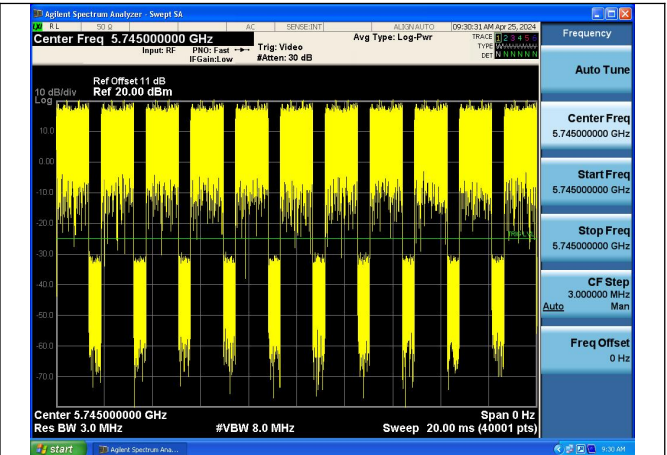

APPENDIX A – TEST DATA OF CONDUCTED EMISSION

Duty Cycle

Test Mode	Frequency (MHz)	Duty Cycle (%)	Correction Factor(dB)	Plot
802.11a	5745	98.45%	0	Fig.1
802.11a	5745	98.43%	0	Fig.2
802.11n HT20	5745	98.37%	0	Fig.3
802.11n HT20	5745	98.42%	0	Fig.4
802.11ac VHT20	5745	98.30%	0	Fig.5
802.11ac VHT20	5745	98.44%	0	Fig.6
802.11n HT40	5755	97.46%	0.11	Fig.7
802.11n HT40	5755	97.63%	0.10	Fig.8
802.11ac VHT40	5755	97.56%	0.11	Fig.9
802.11ac VHT40	5755	97.50%	0.11	Fig.10
802.11ac VHT80	5775	96.45%	0.16	Fig.11
802.11ac VHT80	5775	96.62%	0.15	Fig.12

Note: Correction Factor=10*log (1/Duty Cycle)

Fig.2