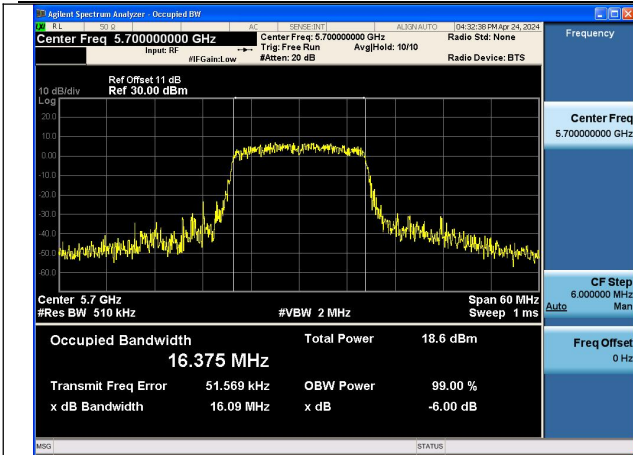

Mode:802.11a Frequency:5700MHz Ant:Chain0