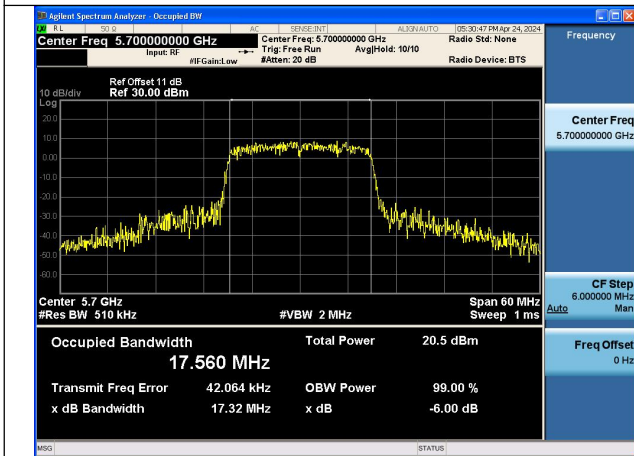

Mode:802.11a Frequency:5580MHz Ant:Chain0

Mode:802.11a Frequency:5700MHz Ant:Chain0

Mode:802.11a Frequency:5500MHz Ant:Chain1

Mode:802.11a Frequency:5580MHz Ant:Chain1

Mode:802.11a Frequency:5700MHz Ant:Chain1

Test Mode: 802.11ac VHT20

Mode:802.11ac VHT20 Frequency:5500MHz
Ant:Chain0

Mode:802.11ac VHT20 Frequency:5580MHz
Ant:Chain0

Mode:802.11ac VHT20 Frequency:5700MHz
Ant:Chain0

Mode:802.11ac VHT20 Frequency:5500MHz
Ant:Chain1