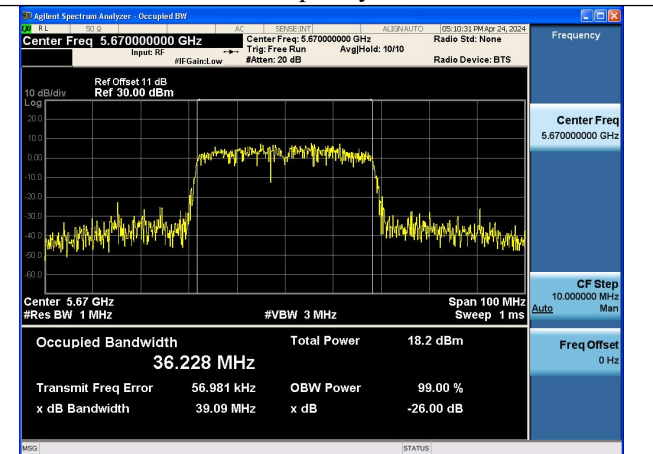

Test Mode: 802.11ac VHT20

Test Mode: 802.11n HT40

Mode:802.11n HT40 Frequency:5510MHz Ant:Chain0

Mode:802.11n HT40 Frequency:5590MHz Ant:Chain0

Mode:802.11n HT40 Frequency:5670MHz Ant:Chain0

Mode:802.11n HT40 Frequency:5510MHz Ant:Chain1