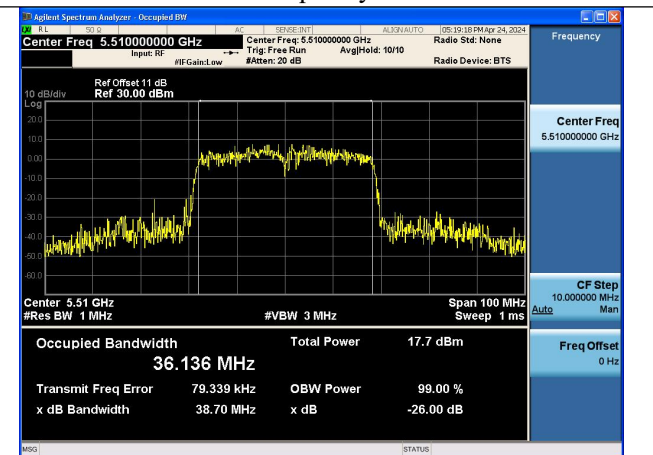

Test Mode: 802.11ac VHT20

Test Mode: 802.11n HT40

Mode:802.11n HT40 Frequency:5510MHz Ant:Chain0

Mode:802.11n HT40 Frequency:5590MHz Ant:Chain0

Mode:802.11n HT40 Frequency:5670MHz Ant:Chain0

Mode:802.11n HT40 Frequency:5510MHz Ant:Chain1