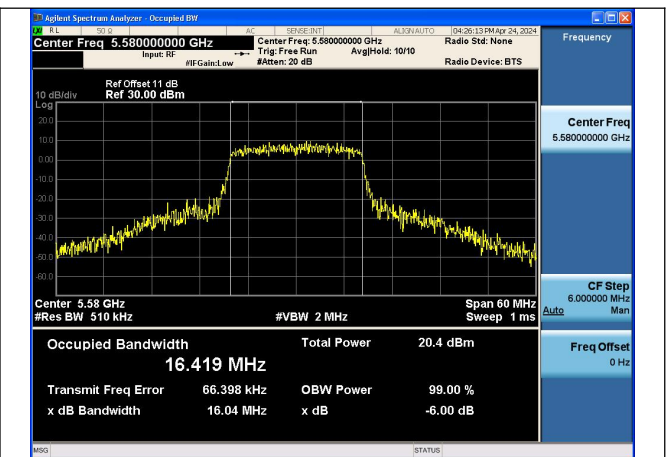

Mode:802.11a Frequency:5580MHz Ant:Chain0