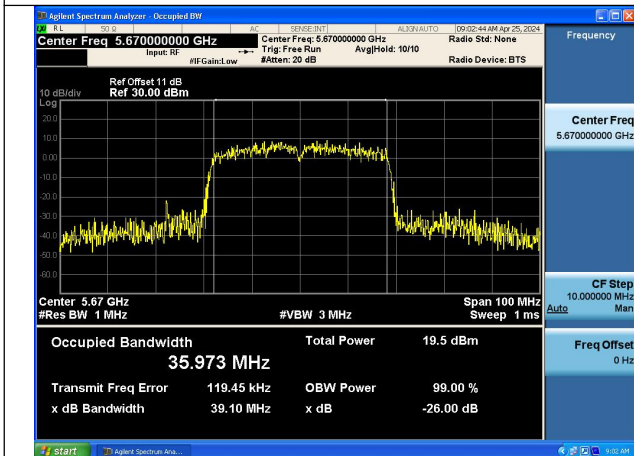

Mode:802.11n HT40 Frequency:5590MHz Ant:Chain1

Mode:802.11n HT40 Frequency:5670MHz Ant:Chain1

Test Mode: 802.11ac VHT40

Mode:802.11ac VHT40 Frequency:5510MHz
Ant:Chain0

Mode:802.11ac VHT40 Frequency:5590MHz
Ant:Chain0