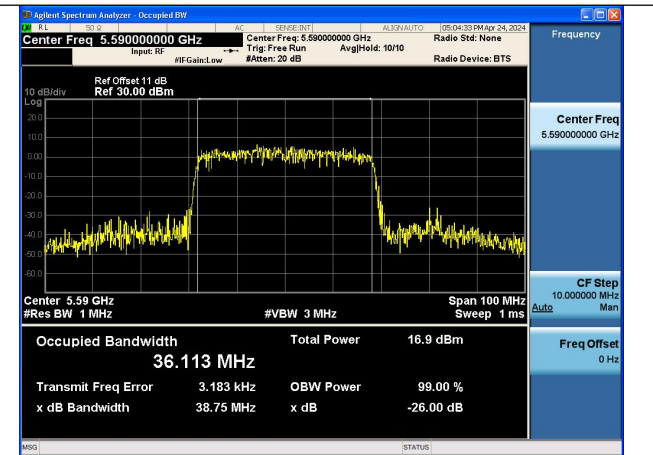

Test Mode: 802.11ac VHT20

Test Mode: 802.11n HT40

Mode:802.11n HT40 Frequency:5510MHz Ant:Chain0

Mode:802.11n HT40 Frequency:5590MHz Ant:Chain0

Mode:802.11n HT40 Frequency:5670MHz Ant:Chain0

Mode:802.11n HT40 Frequency:5510MHz Ant:Chain1