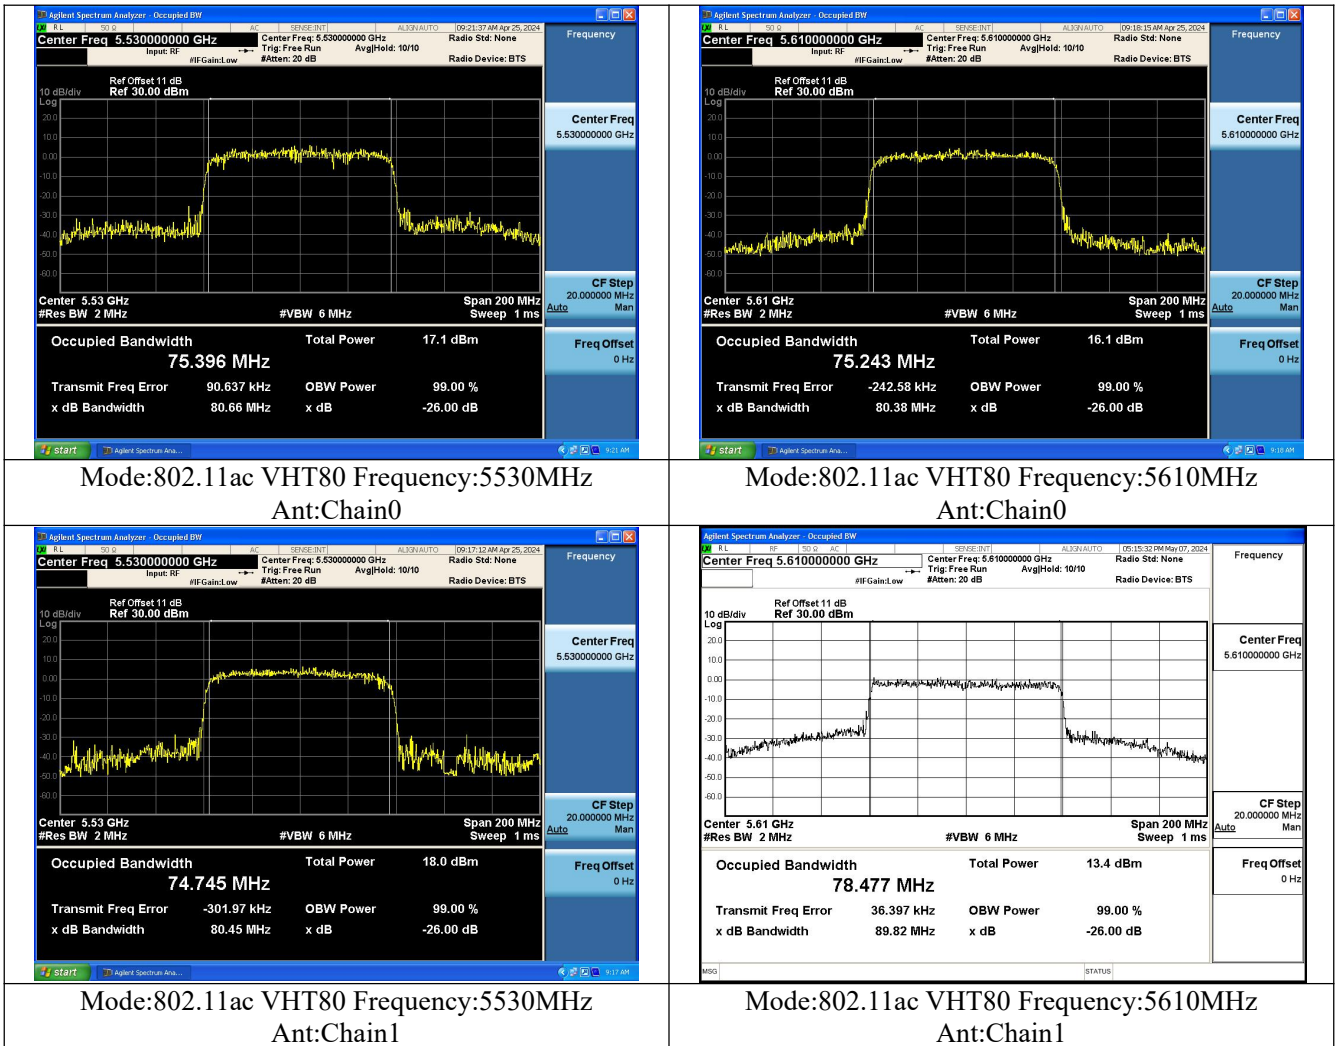

Mode:802.11ac VHT40 Frequency:5670MHz
Ant:Chain0

Mode:802.11ac VHT40 Frequency:5510MHz
Ant:Chain1

Mode:802.11ac VHT40 Frequency:5590MHz
Ant:Chain1

Mode:802.11ac VHT40 Frequency:5670MHz
Ant:Chain1

Test Mode: 802.11ac VHT80

Occupied Bandwidth

Offset 21dB = Attenuator + Temporary antenna connector loss + Cable loss

Test Mode	Antenna	Occupied Bandwidth (MHz)		
		5500MHz	5580MHz	5700MHz
802.11a	Chain0	16.446	16.419	16.375
802.11a	Chain1	16.438	16.434	16.418
802.11n HT20	Chain0	17.672	17.616	17.592
802.11n HT20	Chain1	17.690	17.596	17.568
802.11ac VHT20	Chain0	17.589	17.584	17.560
802.11ac VHT20	Chain1	17.678	17.634	17.649