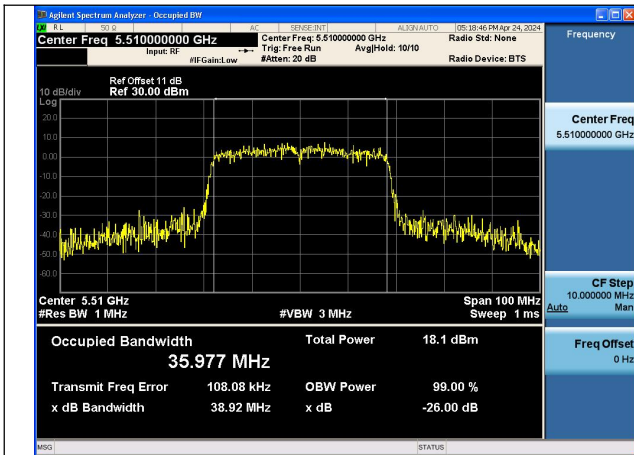

Test Mode: 802.11ac VHT20

Test Mode: 802.11n HT40

Mode:802.11n HT40 Frequency:5510MHz Ant:Chain0

Mode:802.11n HT40 Frequency:5590MHz Ant:Chain0

Mode:802.11n HT40 Frequency:5670MHz Ant:Chain0

Mode:802.11n HT40 Frequency:5510MHz Ant:Chain1