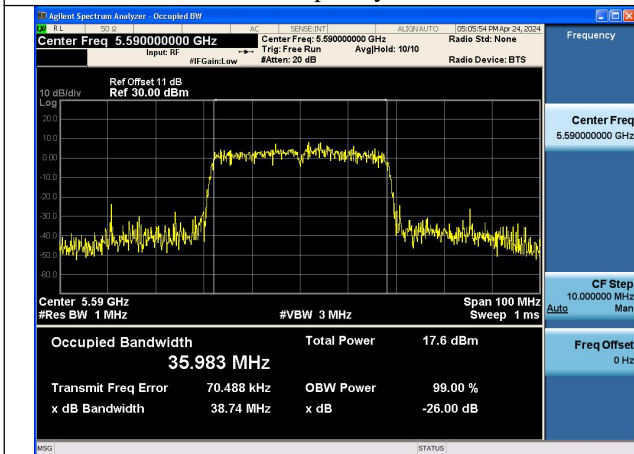

Test Mode: 802.11ac VHT20

Test Mode: 802.11n HT40

Mode:802.11n HT40 Frequency:5510MHz Ant:Chain0

Mode:802.11n HT40 Frequency:5590MHz Ant:Chain0

Mode:802.11n HT40 Frequency:5670MHz Ant:Chain0

Mode:802.11n HT40 Frequency:5510MHz Ant:Chain1