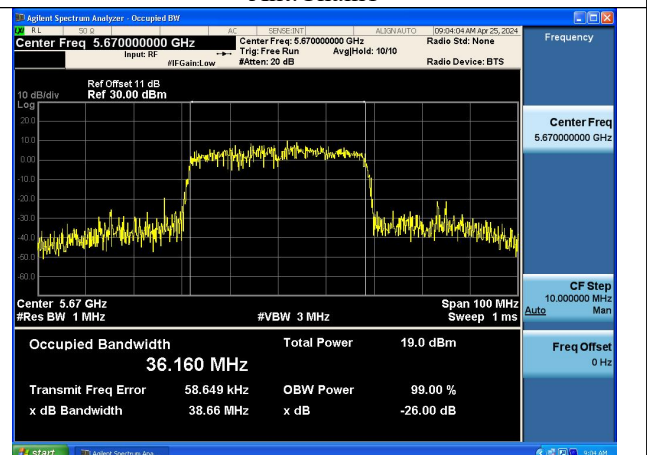

Mode:802.11ac VHT40 Frequency:5670MHz
Ant:Chain1