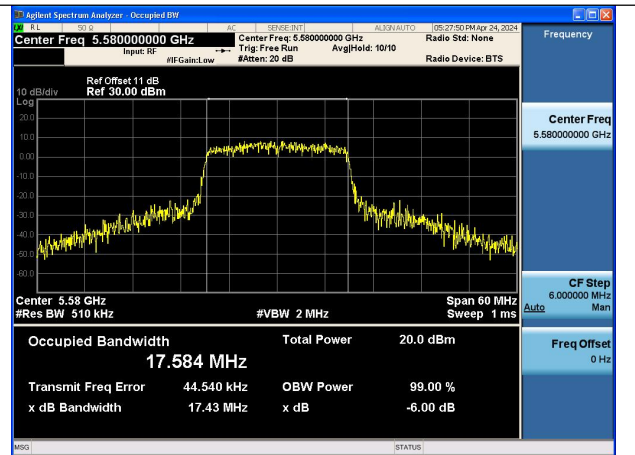

Mode:802.11a Frequency:5580MHz Ant:Chain0

Mode:802.11a Frequency:5700MHz Ant:Chain0

Mode:802.11a Frequency:5500MHz Ant:Chain1

Mode:802.11a Frequency:5580MHz Ant:Chain1

Mode:802.11a Frequency:5700MHz Ant:Chain1

Test Mode: 802.11ac VHT20

Mode:802.11ac VHT20 Frequency:5500MHz
Ant:Chain0

Mode:802.11ac VHT20 Frequency:5580MHz
Ant:Chain0

Mode:802.11ac VHT20 Frequency:5700MHz
Ant:Chain0

Mode:802.11ac VHT20 Frequency:5500MHz
Ant:Chain1