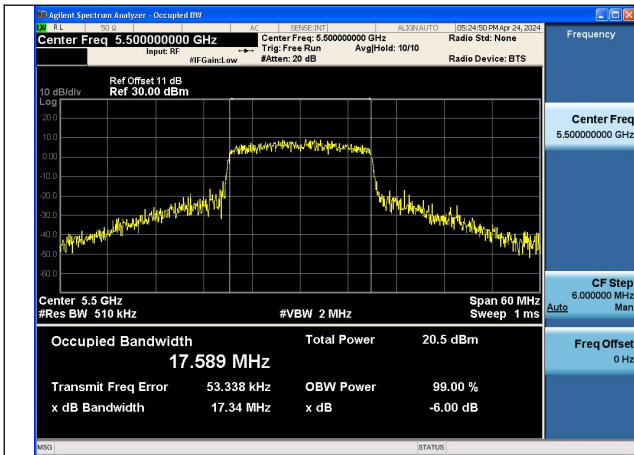

Test Mode	Antenna	Occupied Bandwidth (MHz)		
		5530MHz	---	5610MHz
802.11ac VHT80	Chain0	75.058	---	74.881
802.11ac VHT80	Chain1	75.208	---	75.275

Test Mode: 802.11a

Mode:802.11a Frequency:5500MHz Ant:Chain0

Mode:802.11a Frequency:5580MHz Ant:Chain0

Mode:802.11a Frequency:5700MHz Ant:Chain0

Mode:802.11a Frequency:5500MHz Ant:Chain1

Mode:802.11a Frequency:5580MHz Ant:Chain1

Mode:802.11a Frequency:5700MHz Ant:Chain1

Test Mode: 802.11ac VHT20

Mode:802.11ac VHT20 Frequency:5500MHz
Ant:Chain0

Mode:802.11ac VHT20 Frequency:5580MHz
Ant:Chain0

Mode:802.11ac VHT20 Frequency:5700MHz
Ant:Chain0

Mode:802.11ac VHT20 Frequency:5500MHz
Ant:Chain1