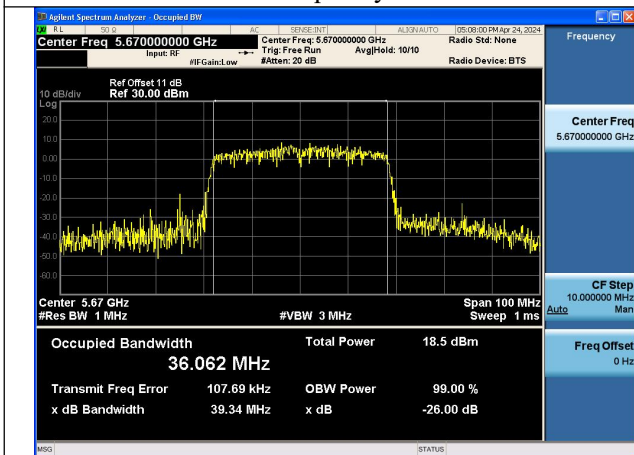

Test Mode: 802.11ac VHT20

Test Mode: 802.11n HT40

Mode:802.11n HT40 Frequency:5510MHz Ant:Chain0

Mode:802.11n HT40 Frequency:5590MHz Ant:Chain0

Mode:802.11n HT40 Frequency:5670MHz Ant:Chain0

Mode:802.11n HT40 Frequency:5510MHz Ant:Chain1