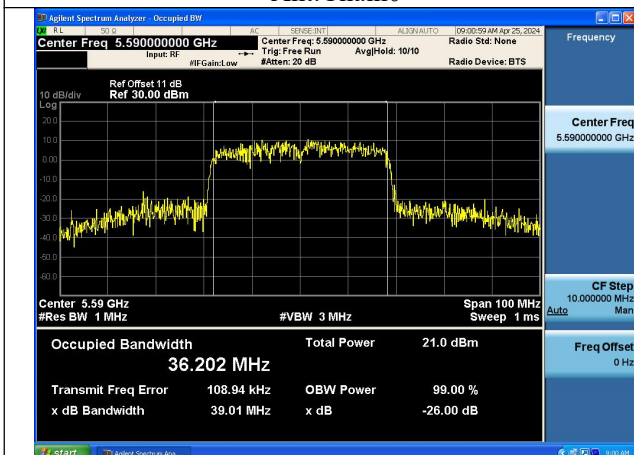

Mode:802.11ac VHT40 Frequency:5590MHz
Ant:Chain1