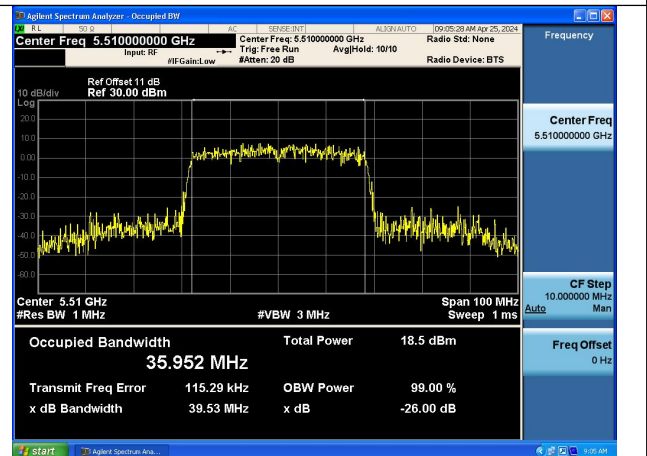

Mode:802.11ac VHT40 Frequency:5510MHz
Ant:Chain1