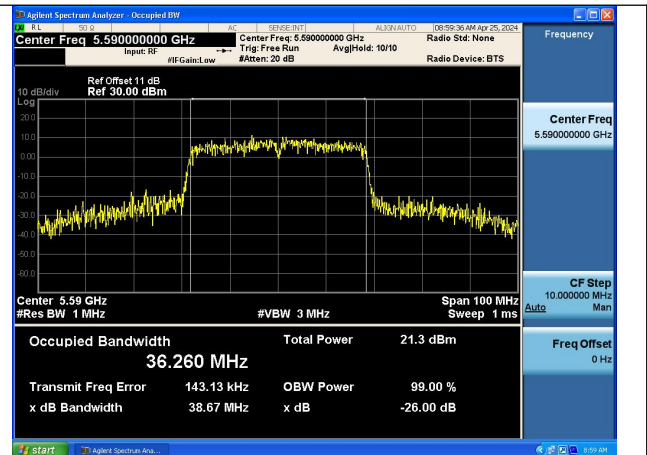

Mode:802.11ac VHT40 Frequency:5590MHz
Ant:Chain0