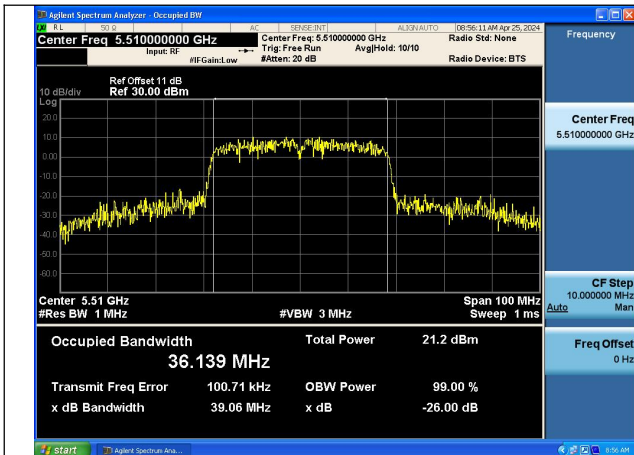

Test Mode: 802.11ac VHT40

Mode:802.11ac VHT40 Frequency:5510MHz
Ant:Chain0