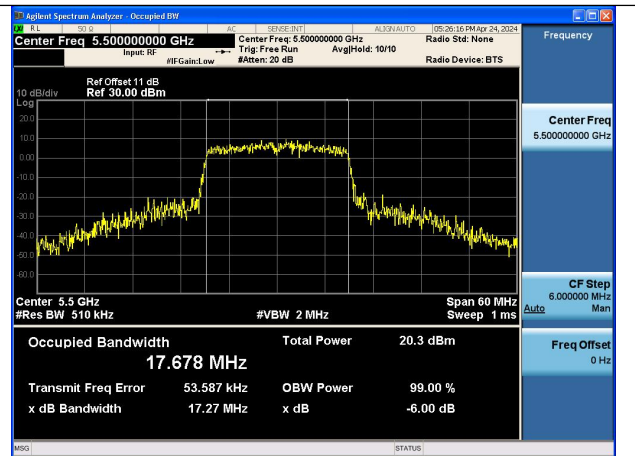

Test Mode: 802.11ac VHT20

Mode:802.11ac VHT20 Frequency:5500MHz
Ant:Chain0

Mode:802.11ac VHT20 Frequency:5580MHz
Ant:Chain0

Mode:802.11ac VHT20 Frequency:5700MHz
Ant:Chain0

Mode:802.11ac VHT20 Frequency:5500MHz
Ant:Chain1