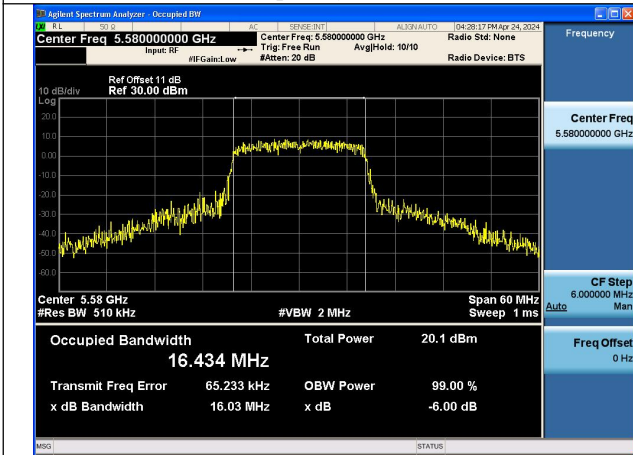

Mode:802.11a Frequency:5580MHz Ant:Chain1