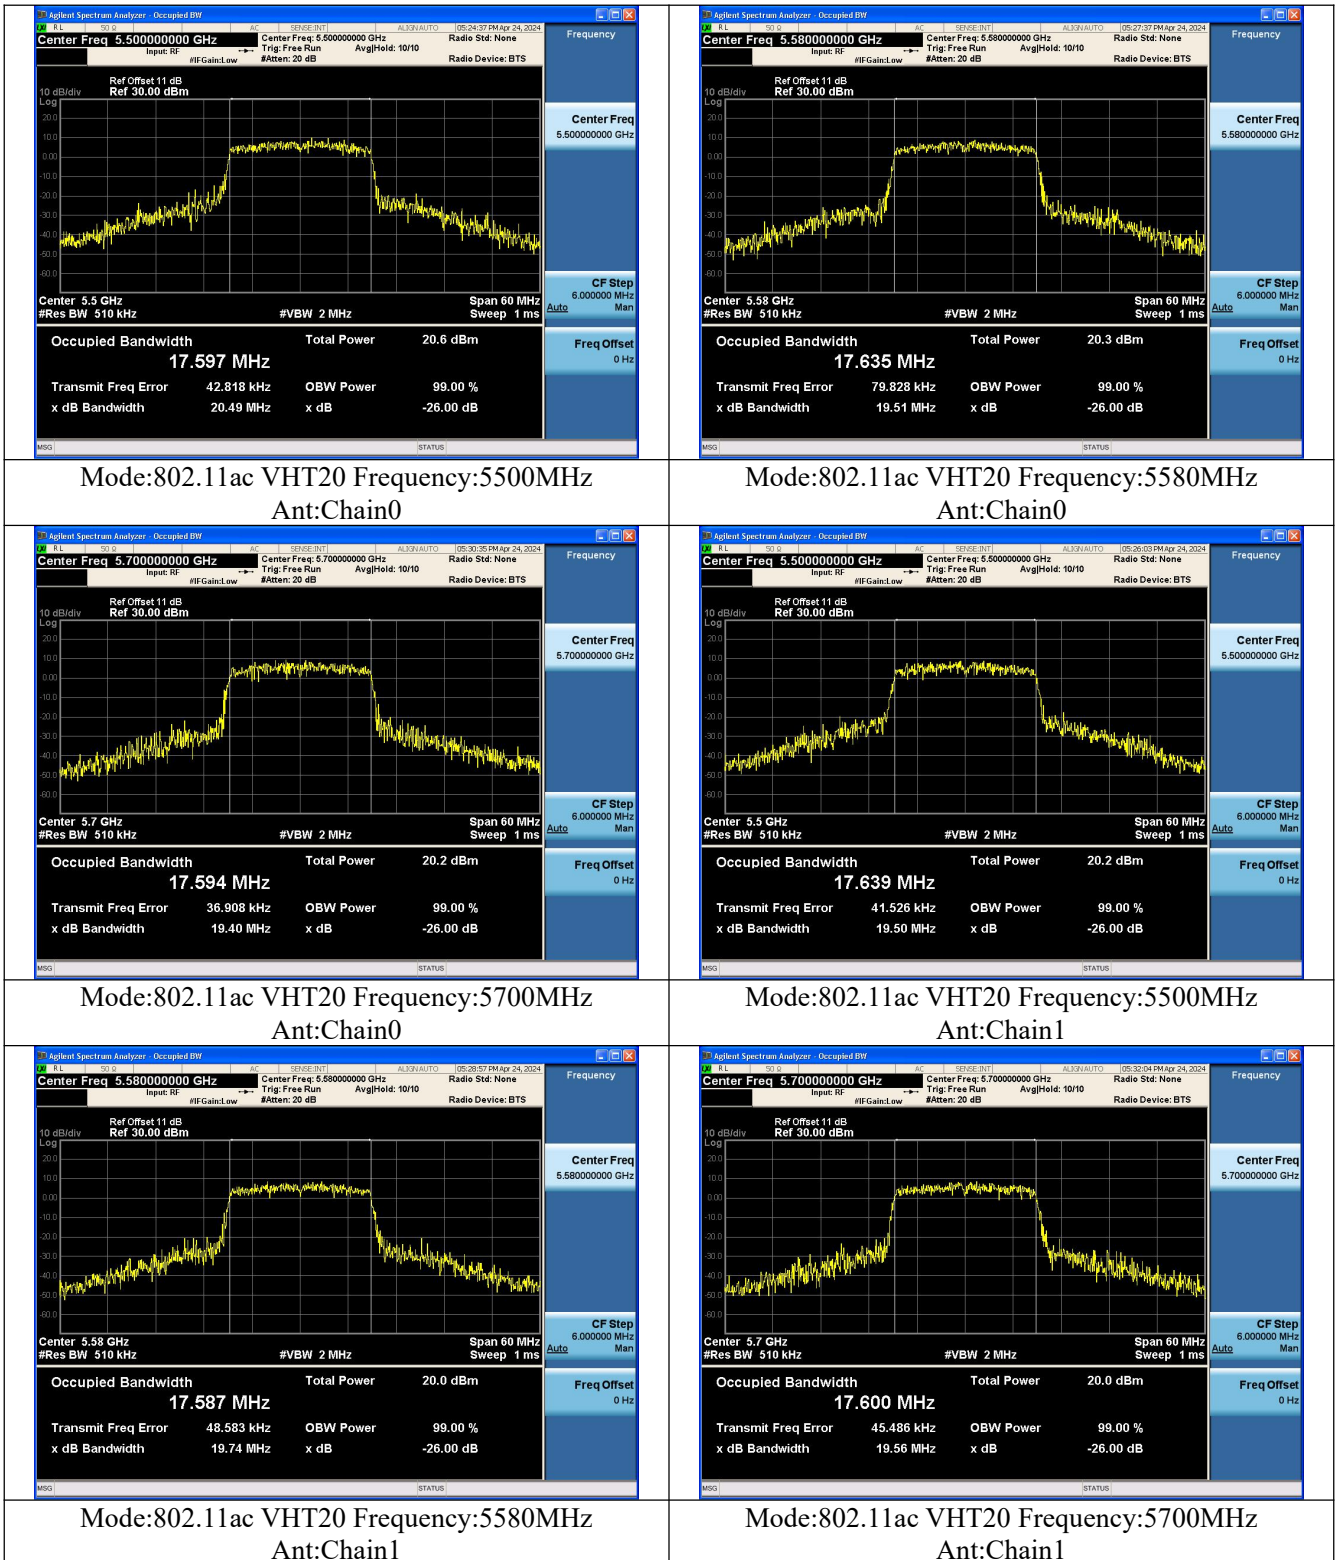

Test Mode: 802.11ac VHT20

Test Mode: 802.11n HT40

Mode:802.11n HT40 Frequency:5510MHz Ant:Chain0

Mode:802.11n HT40 Frequency:5590MHz Ant:Chain0

Mode:802.11n HT40 Frequency:5670MHz Ant:Chain0

Mode:802.11n HT40 Frequency:5510MHz Ant:Chain1

Occupied Bandwidth

Offset 21dB = Attenuator + Temporary antenna connector loss + Cable loss

Test Mode	Antenna	Occupied Bandwidth (MHz)		
		5500MHz	5580MHz	5700MHz
802.11a	Chain0	16.446	16.419	16.375
802.11a	Chain1	16.438	16.434	16.418
802.11n HT20	Chain0	17.672	17.616	17.592
802.11n HT20	Chain1	17.690	17.596	17.568
802.11ac VHT20	Chain0	17.589	17.584	17.560
802.11ac VHT20	Chain1	17.678	17.634	17.649