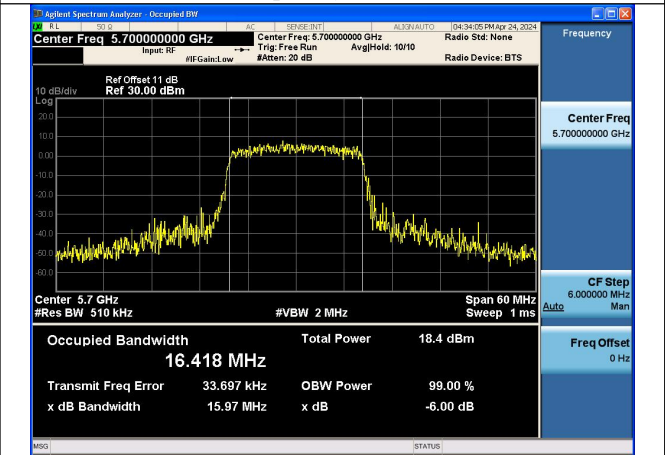

Mode:802.11a Frequency:5580MHz Ant:Chain0

Mode:802.11a Frequency:5700MHz Ant:Chain0

Mode:802.11a Frequency:5500MHz Ant:Chain1

Mode:802.11a Frequency:5580MHz Ant:Chain1

Mode:802.11a Frequency:5700MHz Ant:Chain1

Test Mode: 802.11ac VHT20

Mode:802.11ac VHT20 Frequency:5500MHz
Ant:Chain0

Mode:802.11ac VHT20 Frequency:5580MHz
Ant:Chain0

Mode:802.11ac VHT20 Frequency:5700MHz
Ant:Chain0

Mode:802.11ac VHT20 Frequency:5500MHz
Ant:Chain1