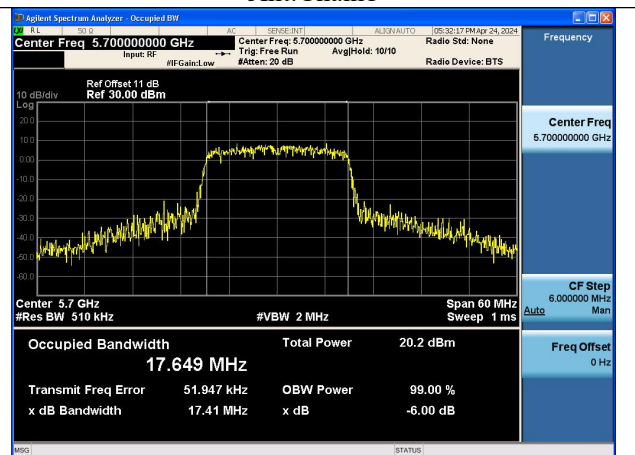

Mode:802.11ac VHT20 Frequency:5700MHz
Ant:Chain1