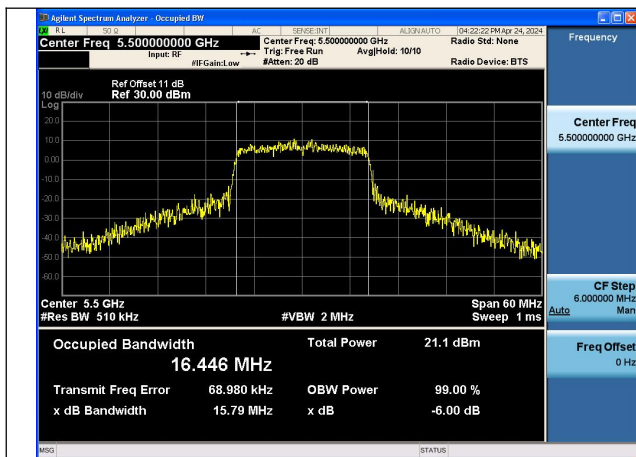

Occupied Bandwidth

Offset 21dB = Attenuator + Temporary antenna connector loss + Cable loss

Test Mode	Antenna	Occupied Bandwidth (MHz)		
		5500MHz	5580MHz	5700MHz
802.11a	Chain0	16.446	16.419	16.375
802.11a	Chain1	16.438	16.434	16.418
802.11n HT20	Chain0	17.672	17.616	17.592
802.11n HT20	Chain1	17.690	17.596	17.568
802.11ac VHT20	Chain0	17.589	17.584	17.560
802.11ac VHT20	Chain1	17.678	17.634	17.649

Test Mode	Antenna	Occupied Bandwidth (MHz)		
		5510MHz	5590MHz	5670MHz
802.11n HT40	Chain0	36.057	36.004	36.174
802.11n HT40	Chain1	36.209	36.058	35.836
802.11ac VHT40	Chain0	36.026	36.251	36.135
802.11ac VHT40	Chain1	35.960	36.190	36.210

Test Mode	Antenna	Occupied Bandwidth (MHz)		
		5530MHz	---	5610MHz
802.11ac VHT80	Chain0	75.058	---	74.881
802.11ac VHT80	Chain1	75.208	---	75.275

Test Mode: 802.11a

Mode:802.11a Frequency:5500MHz Ant:Chain0