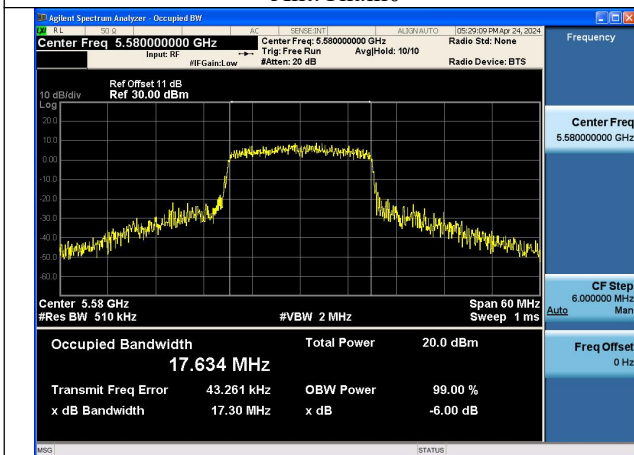

Test Mode: 802.11ac VHT20

Mode:802.11ac VHT20 Frequency:5500MHz
Ant:Chain0

Mode:802.11ac VHT20 Frequency:5580MHz
Ant:Chain0

Mode:802.11ac VHT20 Frequency:5700MHz
Ant:Chain0

Mode:802.11ac VHT20 Frequency:5500MHz
Ant:Chain1