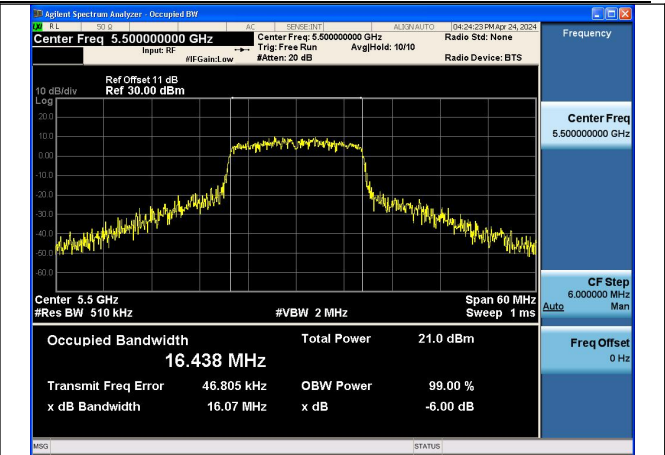

Mode:802.11a Frequency:5500MHz Ant:Chain1