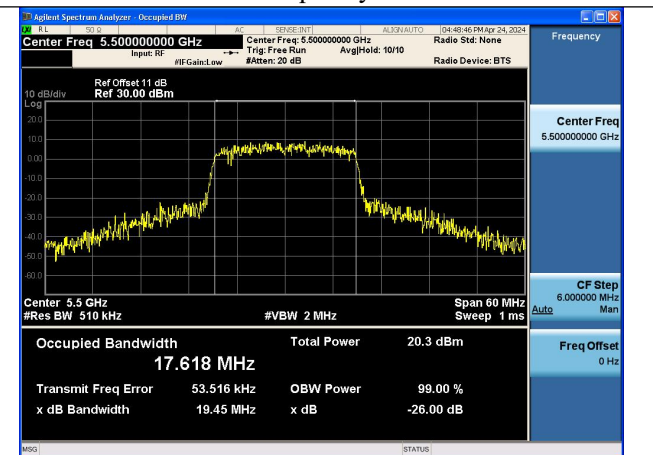

Mode:802.11n HT20 Frequency:5500MHz Ant:Chain1