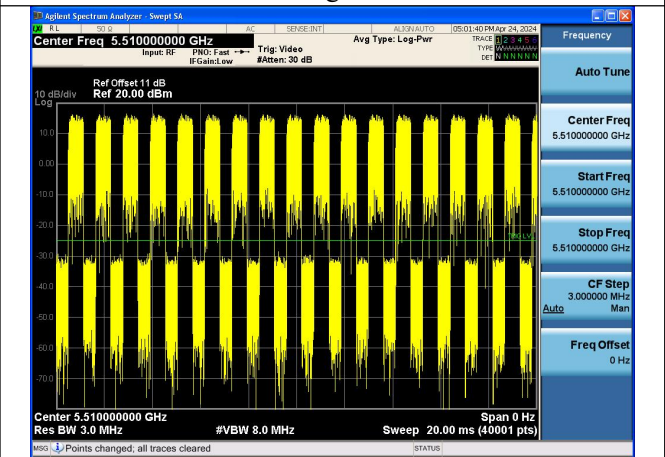

### Duty Cycle

Test Mode	Frequency (MHz)	Duty Cycle (%)	Correction Factor(dB)	Plot
802.11a	5500	98.53%	0	Fig.1
802.11a	5500	98.52%	0	Fig.2
802.11n HT20	5500	98.35%	0	Fig.3
802.11n HT20	5500	98.30%	0	Fig.4
802.11ac VHT20	5500	98.39%	0	Fig.5
802.11ac VHT20	5500	98.41%	0	Fig.6
802.11n HT40	5510	97.54%	0.11	Fig.7
802.11n HT40	5510	97.41%	0.11	Fig.8
802.11ac VHT40	5510	97.56%	0.11	Fig.9
802.11ac VHT40	5510	97.41%	0.11	Fig.10
802.11ac VHT80	5530	96.56%	0.15	Fig.11
802.11ac VHT80	5530	96.74%	0.14	Fig.12

Note: Correction Factor=10\*log (1/Duty Cycle)

Fig.5

Fig.6

Fig.7

Fig.8

Fig.9

Fig.10

Fig.11