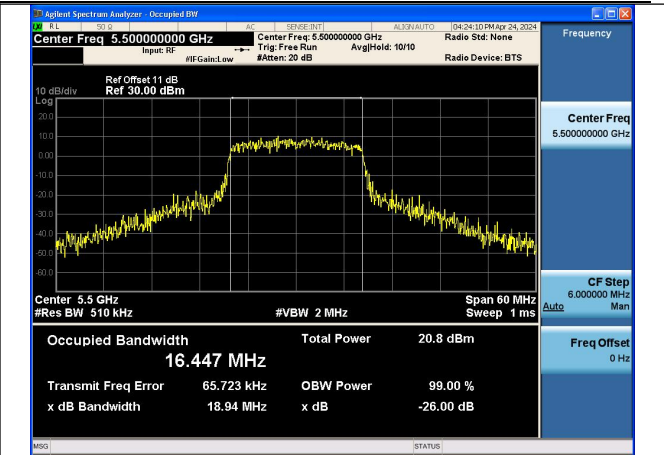

### Test Mode: 802.11a

Mode:802.11a Frequency:5500MHz Ant:Chain0

Mode:802.11a Frequency:5580MHz Ant:Chain0

Mode:802.11a Frequency:5700MHz Ant:Chain0

Mode:802.11a Frequency:5500MHz Ant:Chain1

Mode:802.11a Frequency:5580MHz Ant:Chain1