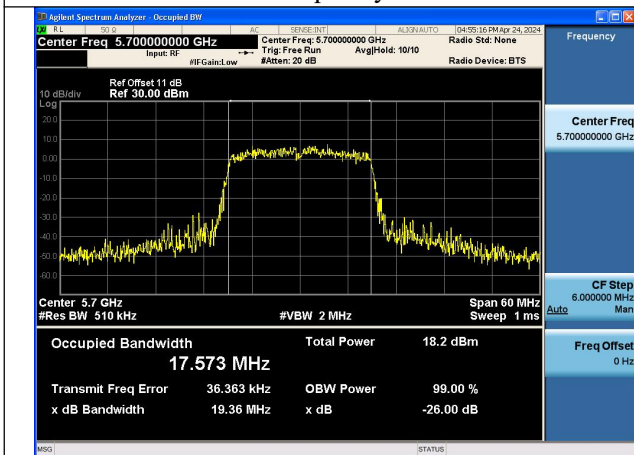

Mode:802.11n HT20 Frequency:5700MHz Ant:Chain0