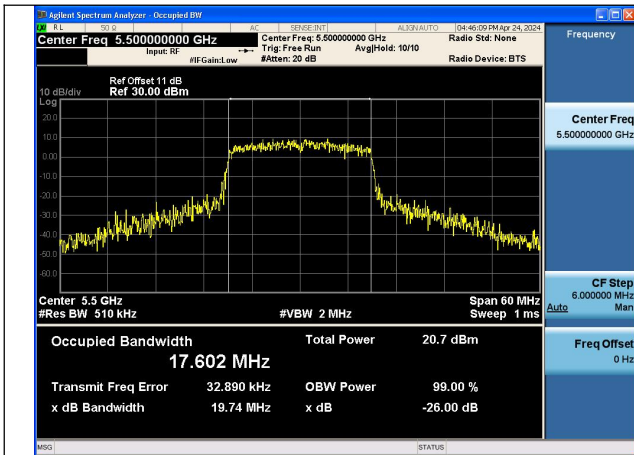

Test Mode: 802.11n HT20

Mode:802.11n HT20 Frequency:5500MHz Ant:Chain0