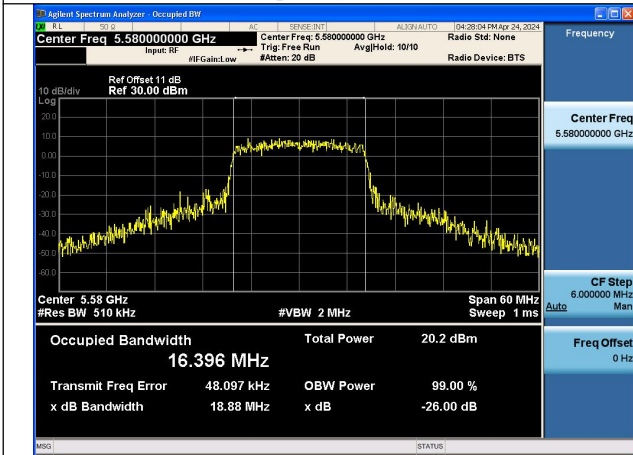

### Test Mode: 802.11a

Mode:802.11a Frequency:5500MHz Ant:Chain0

Mode:802.11a Frequency:5580MHz Ant:Chain0

Mode:802.11a Frequency:5700MHz Ant:Chain0

Mode:802.11a Frequency:5500MHz Ant:Chain1

Mode:802.11a Frequency:5580MHz Ant:Chain1