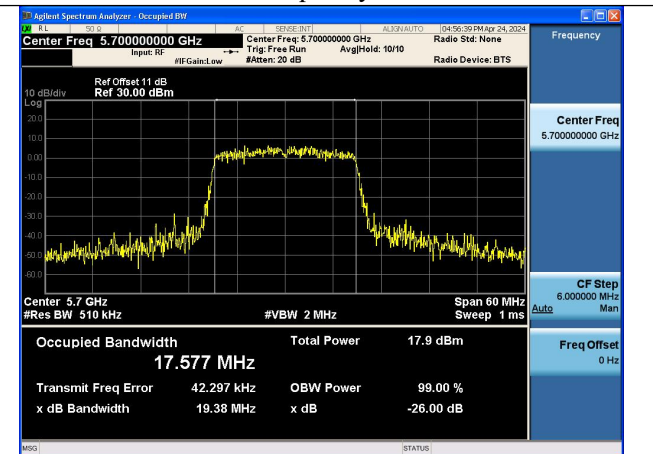

Mode:802.11n HT20 Frequency:5700MHz Ant:Chain1