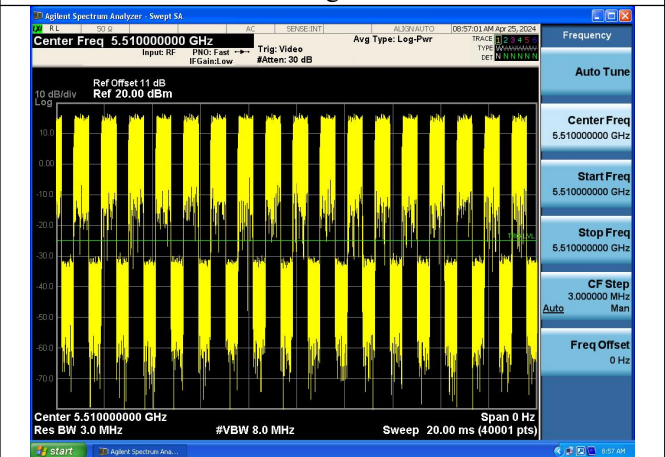

### Duty Cycle

Test Mode	Frequency (MHz)	Duty Cycle (%)	Correction Factor(dB)	Plot
802.11a	5500	98.53%	0	Fig.1
802.11a	5500	98.52%	0	Fig.2
802.11n HT20	5500	98.35%	0	Fig.3
802.11n HT20	5500	98.30%	0	Fig.4
802.11ac VHT20	5500	98.39%	0	Fig.5
802.11ac VHT20	5500	98.41%	0	Fig.6
802.11n HT40	5510	97.54%	0.11	Fig.7
802.11n HT40	5510	97.41%	0.11	Fig.8
802.11ac VHT40	5510	97.56%	0.11	Fig.9
802.11ac VHT40	5510	97.41%	0.11	Fig.10
802.11ac VHT80	5530	96.56%	0.15	Fig.11
802.11ac VHT80	5530	96.74%	0.14	Fig.12

Note: Correction Factor=10\*log (1/Duty Cycle)

Fig.5

Fig.6

Fig.7

Fig.8

Fig.9

Fig.10

Fig.11