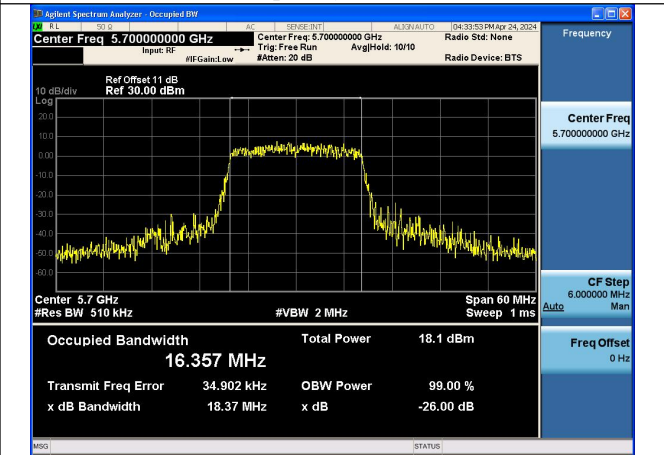

### Test Mode: 802.11a

Mode:802.11a Frequency:5500MHz Ant:Chain0

Mode:802.11a Frequency:5580MHz Ant:Chain0

Mode:802.11a Frequency:5700MHz Ant:Chain0

Mode:802.11a Frequency:5500MHz Ant:Chain1

Mode:802.11a Frequency:5580MHz Ant:Chain1