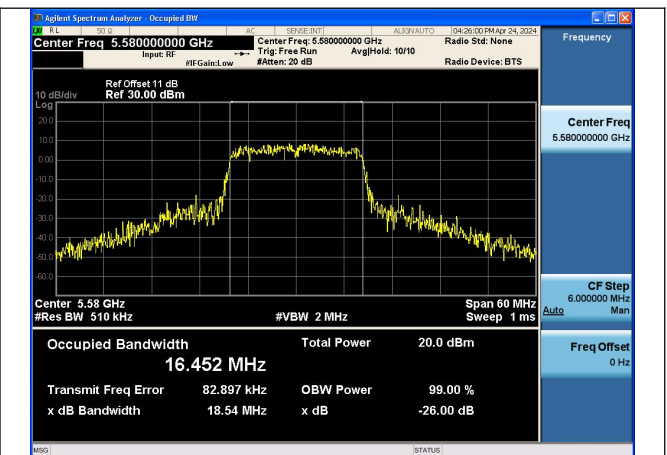

Mode:802.11a Frequency:5580MHz Ant:Chain0