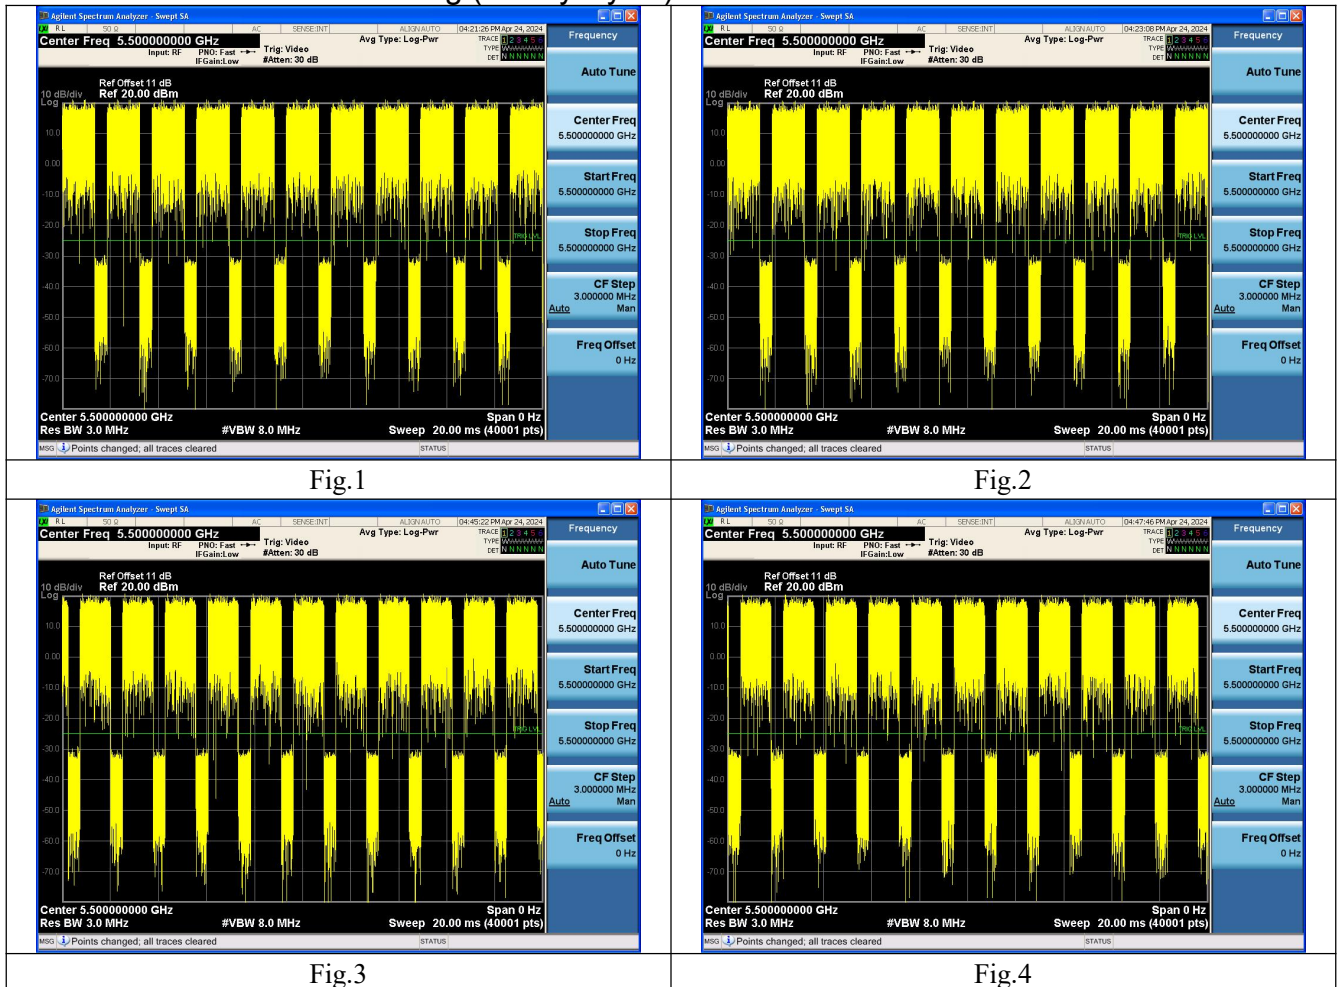

APPENDIX A – TEST DATA OF CONDUCTED EMISSION

Duty Cycle

Test Mode	Frequency (MHz)	Duty Cycle (%)	Correction Factor(dB)	Plot
802.11a	5500	98.53%	0	Fig.1
802.11a	5500	98.52%	0	Fig.2
802.11n HT20	5500	98.35%	0	Fig.3
802.11n HT20	5500	98.30%	0	Fig.4
802.11ac VHT20	5500	98.39%	0	Fig.5
802.11ac VHT20	5500	98.41%	0	Fig.6
802.11n HT40	5510	97.54%	0.11	Fig.7
802.11n HT40	5510	97.41%	0.11	Fig.8
802.11ac VHT40	5510	97.56%	0.11	Fig.9
802.11ac VHT40	5510	97.41%	0.11	Fig.10
802.11ac VHT80	5530	96.56%	0.15	Fig.11
802.11ac VHT80	5530	96.74%	0.14	Fig.12

Note: Correction Factor=10*log (1/Duty Cycle)