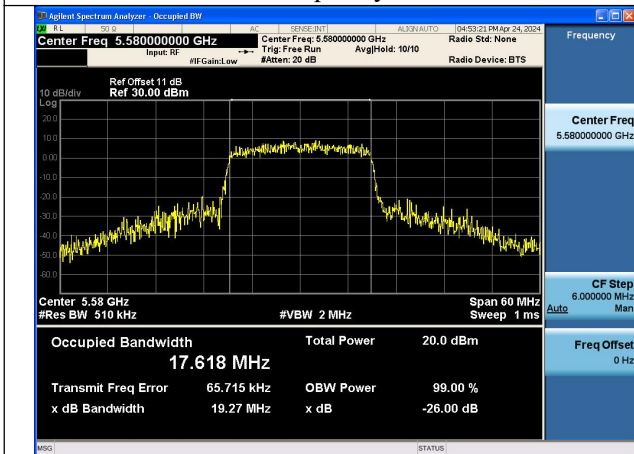

Mode:802.11n HT20 Frequency:5580MHz Ant:Chain1