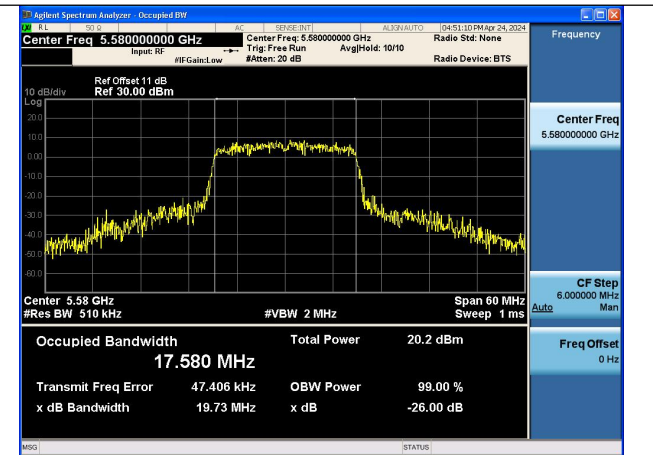

Test Mode: 802.11n HT20

Mode:802.11n HT20 Frequency:5580MHz Ant:Chain0