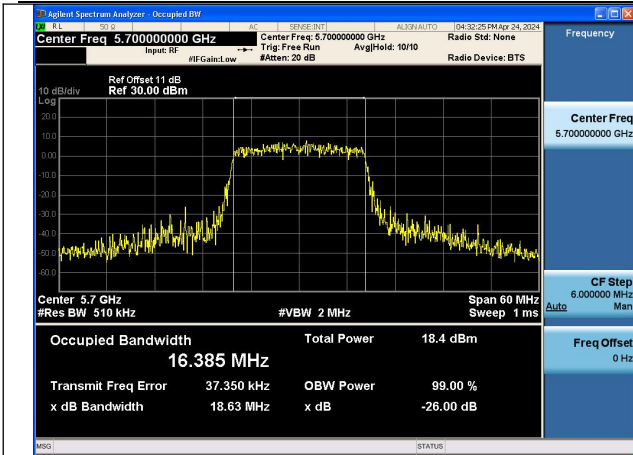

### Test Mode: 802.11a

Mode:802.11a Frequency:5500MHz Ant:Chain0

Mode:802.11a Frequency:5580MHz Ant:Chain0

Mode:802.11a Frequency:5700MHz Ant:Chain0

Mode:802.11a Frequency:5500MHz Ant:Chain1

Mode:802.11a Frequency:5580MHz Ant:Chain1