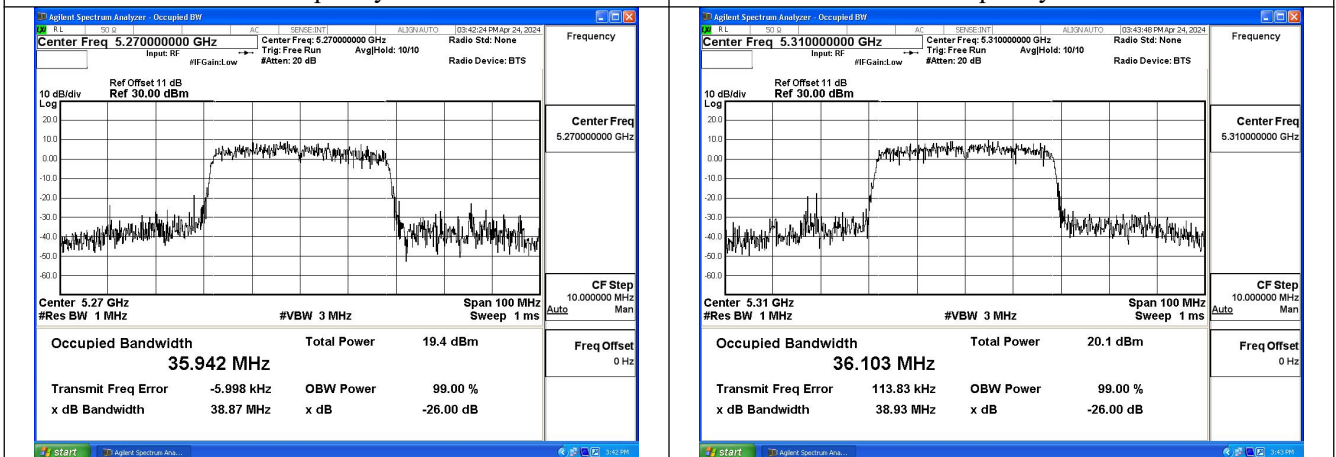

Mode:802.11n HT40 Frequency:5270MHz Ant:Chain1

Mode:802.11n HT40 Frequency:5310MHz Ant:Chain1