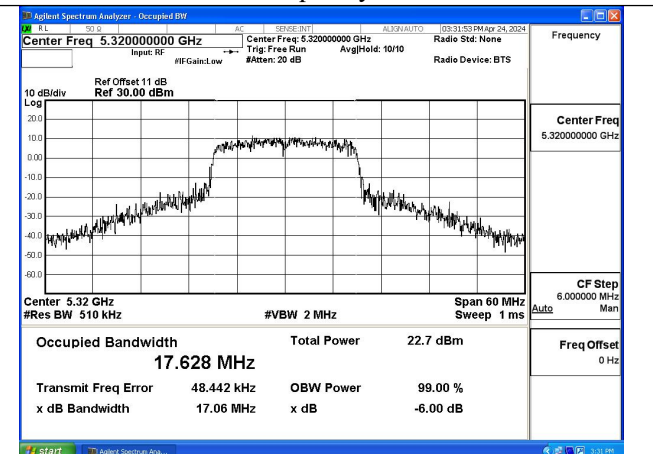

Mode:802.11n HT20 Frequency:5320MHz Ant:Chain0

Mode:802.11n HT20 Frequency:5260MHz Ant:Chain1

Mode:802.11n HT20 Frequency:5280MHz Ant:Chain1

Mode:802.11n HT20 Frequency:5320MHz Ant:Chain1