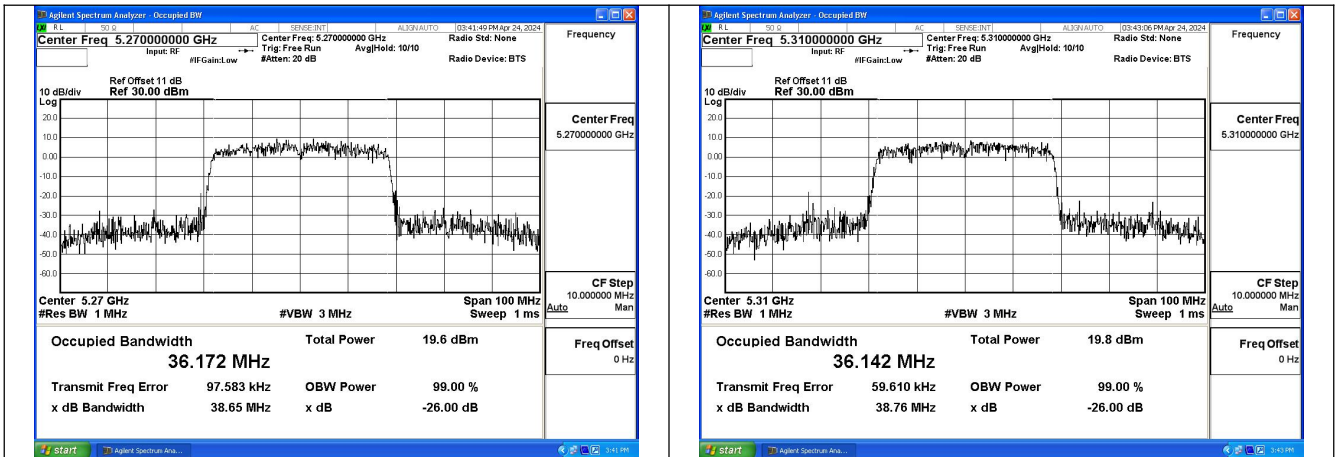

Test Mode: 802.11n HT40

Mode:802.11n HT40 Frequency:5270MHz Ant:Chain0

Mode:802.11n HT40 Frequency:5310MHz Ant:Chain0