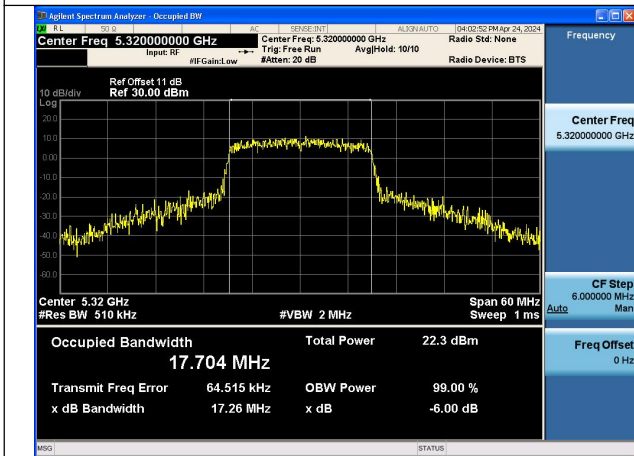

Mode:802.11ac VHT20 Frequency:5320MHz
Ant:Chain0