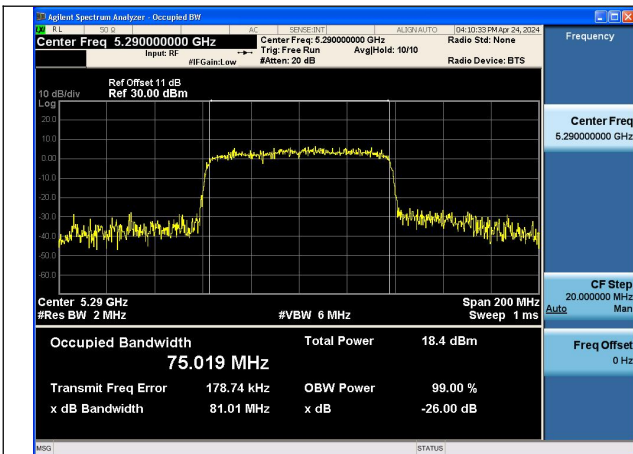

Test Mode: 802.11ac VHT40

Mode:802.11ac VHT40 Frequency:5270MHz
Ant:Chain0

Mode:802.11ac VHT40 Frequency:5310MHz
Ant:Chain0

Mode:802.11ac VHT40 Frequency:5270MHz
Ant:Chain1

Mode:802.11ac VHT40 Frequency:5310MHz
Ant:Chain1

Test Mode: 802.11ac VHT80

Mode:802.11ac VHT80 Frequency:5290MHz
Ant:Chain0

Mode:802.11ac VHT80 Frequency:5290MHz
Ant:Chain1

Occupied Bandwidth

Offset 21dB = Attenuator + Temporary antenna connector loss + Cable loss