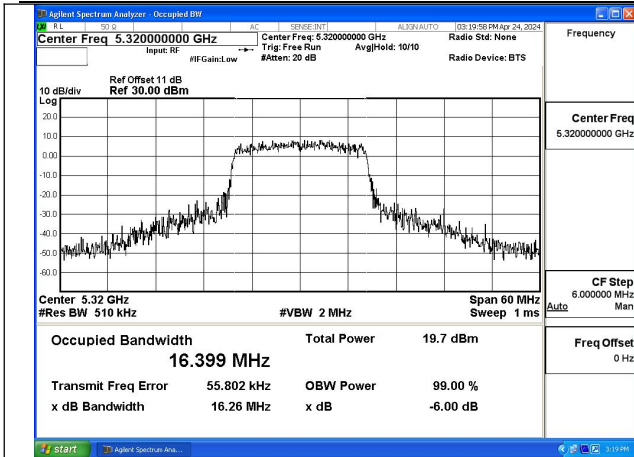

Mode:802.11a Frequency:5320MHz Ant:Chain0