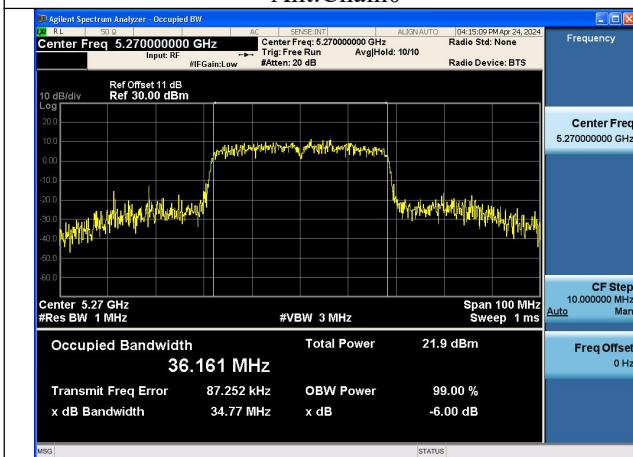

Mode:802.11ac VHT40 Frequency:5270MHz
Ant:Chain1