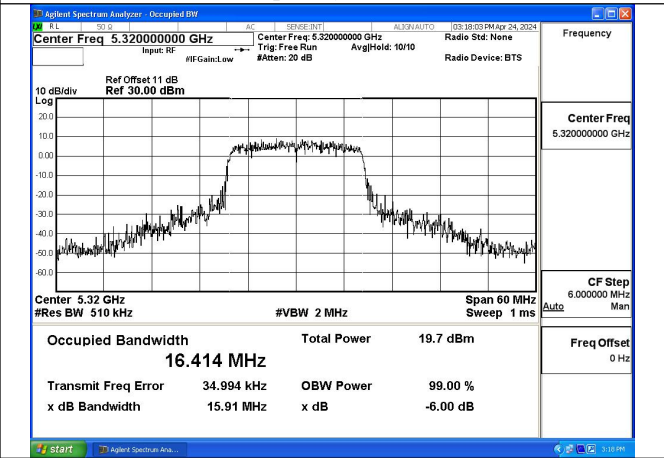

Test Mode	Antenna	Occupied Bandwidth (MHz)		
		5290MHz	---	---
802.11ac VHT80	Chain0	75.269	---	---
802.11ac VHT80	Chain1	75.194	---	---

Test Mode: 802.11a

Mode:802.11a Frequency:5320MHz Ant:Chain0

Mode:802.11a Frequency:5260MHz Ant:Chain1