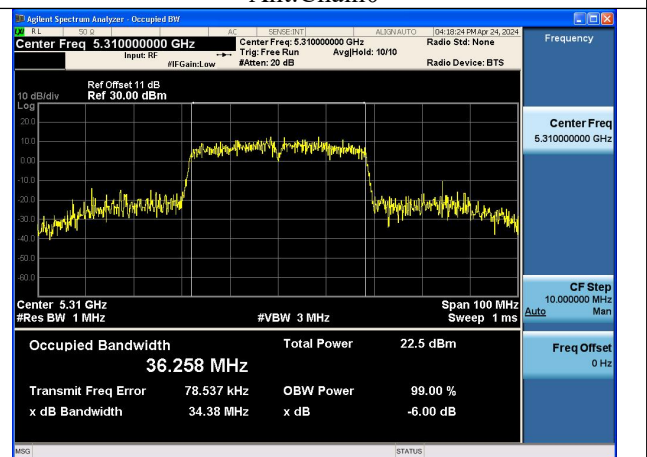

Test Mode: 802.11ac VHT40

Mode:802.11ac VHT40 Frequency:5270MHz
Ant:Chain0

Mode:802.11ac VHT40 Frequency:5310MHz
Ant:Chain0

Mode:802.11ac VHT40 Frequency:5270MHz
Ant:Chain1

Mode:802.11ac VHT40 Frequency:5310MHz
Ant:Chain1

Test Mode: 802.11ac VHT80

Mode:802.11ac VHT80 Frequency:5290MHz
Ant:Chain0

Mode:802.11ac VHT80 Frequency:5290MHz
Ant:Chain1