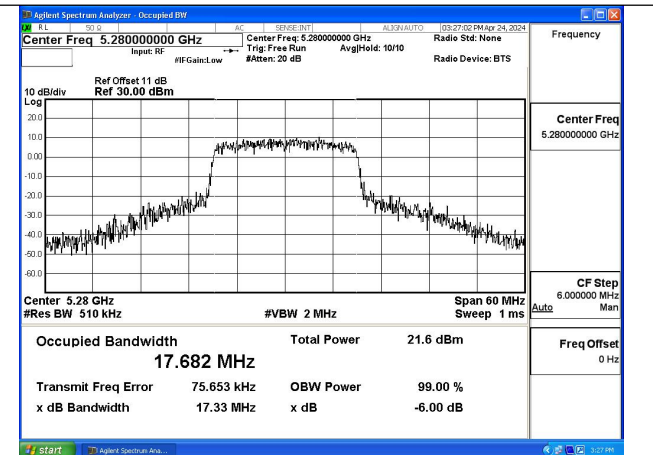

Test Mode: 802.11n HT20