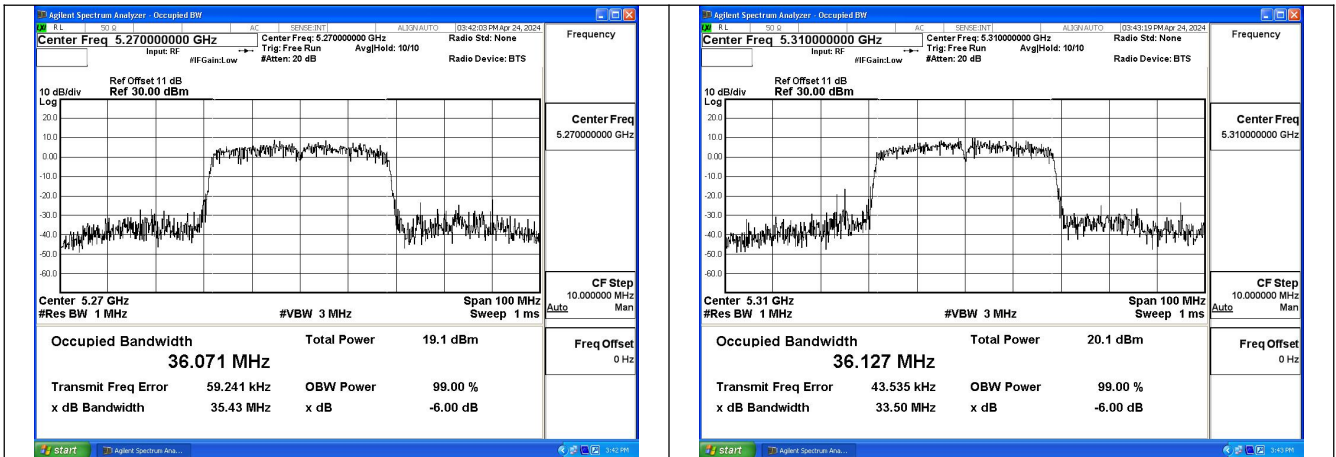

Test Mode: 802.11n HT40

Mode:802.11n HT40 Frequency:5270MHz Ant:Chain0

Mode:802.11n HT40 Frequency:5310MHz Ant:Chain0