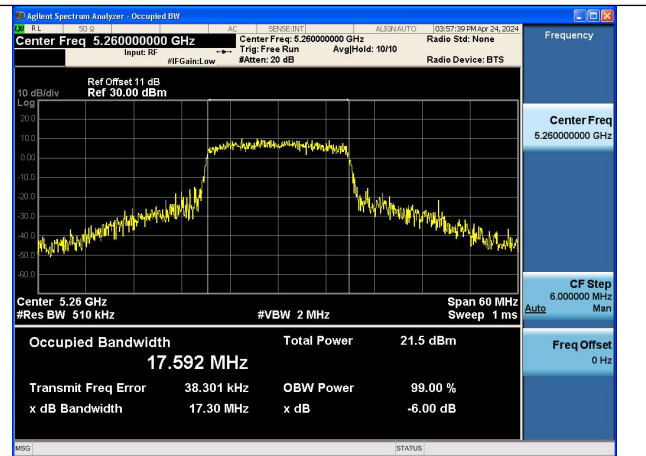

Mode:802.11ac VHT20 Frequency:5260MHz
Ant:Chain1