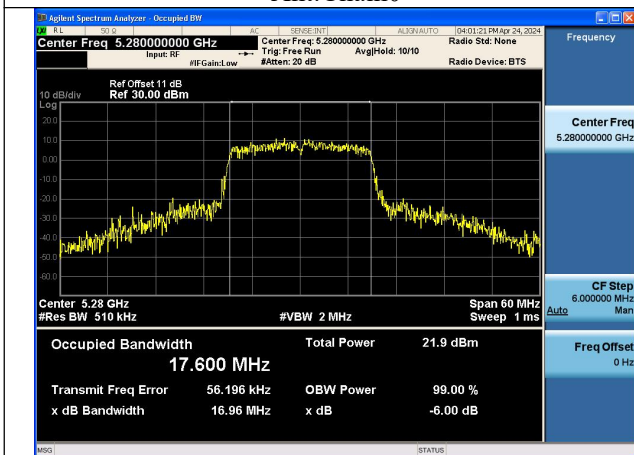

Mode:802.11n HT20 Frequency:5260MHz Ant:Chain1

Mode:802.11n HT20 Frequency:5280MHz Ant:Chain1

Mode:802.11n HT20 Frequency:5320MHz Ant:Chain1

Test Mode: 802.11ac VHT20

Mode:802.11ac VHT20 Frequency:5260MHz
Ant:Chain0

Mode:802.11ac VHT20 Frequency:5280MHz
Ant:Chain0

Mode:802.11ac VHT20 Frequency:5320MHz
Ant:Chain0

Mode:802.11ac VHT20 Frequency:5260MHz
Ant:Chain1

Mode:802.11ac VHT20 Frequency:5280MHz
Ant:Chain1

Mode:802.11ac VHT20 Frequency:5320MHz
Ant:Chain1