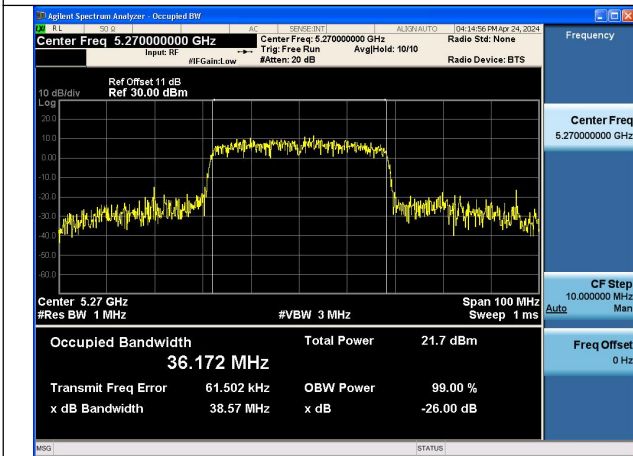

Mode:802.11ac VHT40 Frequency:5270MHz
Ant:Chain1