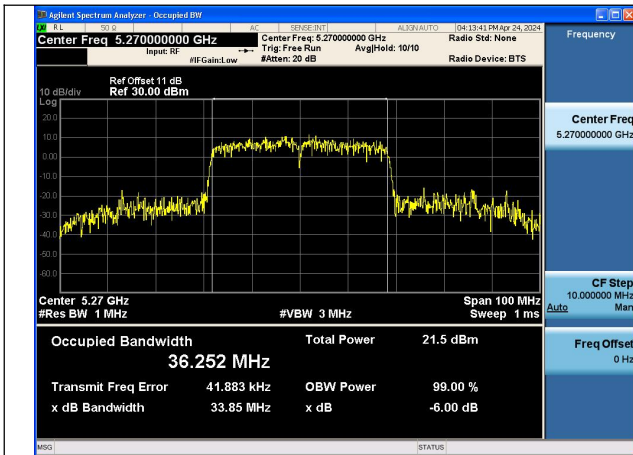

Test Mode: 802.11ac VHT40

Mode:802.11ac VHT40 Frequency:5270MHz
Ant:Chain0