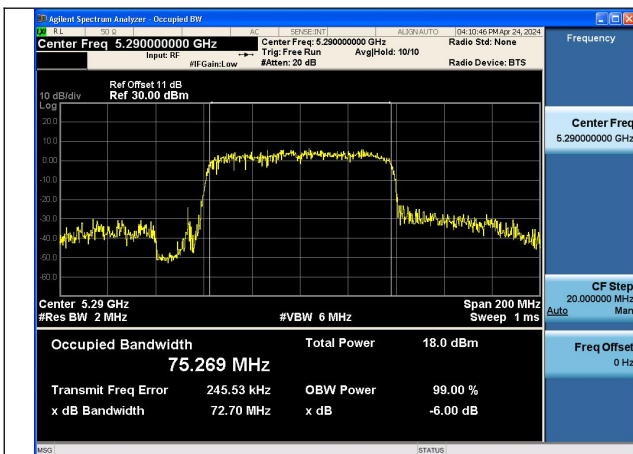

Test Mode: 802.11ac VHT40

Mode:802.11ac VHT40 Frequency:5270MHz
Ant:Chain0

Mode:802.11ac VHT40 Frequency:5310MHz
Ant:Chain0

Mode:802.11ac VHT40 Frequency:5270MHz
Ant:Chain1

Mode:802.11ac VHT40 Frequency:5310MHz
Ant:Chain1

Test Mode: 802.11ac VHT80

Mode:802.11ac VHT80 Frequency:5290MHz
Ant:Chain0

Mode:802.11ac VHT80 Frequency:5290MHz
Ant:Chain1