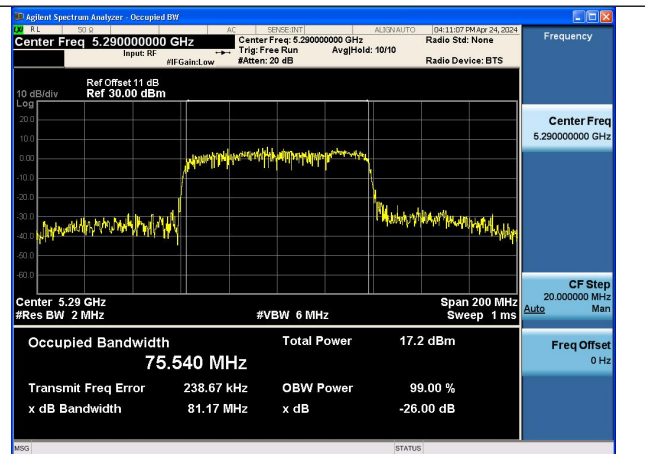

Test Mode: 802.11ac VHT40

Mode:802.11ac VHT40 Frequency:5270MHz
Ant:Chain0

Mode:802.11ac VHT40 Frequency:5310MHz
Ant:Chain0

Mode:802.11ac VHT40 Frequency:5270MHz
Ant:Chain1

Mode:802.11ac VHT40 Frequency:5310MHz
Ant:Chain1

Test Mode: 802.11ac VHT80

Mode:802.11ac VHT80 Frequency:5290MHz
Ant:Chain0

Mode:802.11ac VHT80 Frequency:5290MHz
Ant:Chain1

Occupied Bandwidth

Offset 21dB = Attenuator + Temporary antenna connector loss + Cable loss