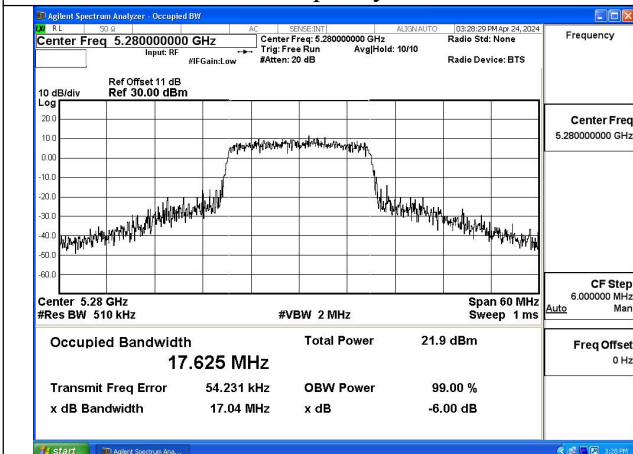

Mode:802.11n HT20 Frequency:5320MHz Ant:Chain0

Mode:802.11n HT20 Frequency:5260MHz Ant:Chain1

Mode:802.11n HT20 Frequency:5280MHz Ant:Chain1

Mode:802.11n HT20 Frequency:5320MHz Ant:Chain1