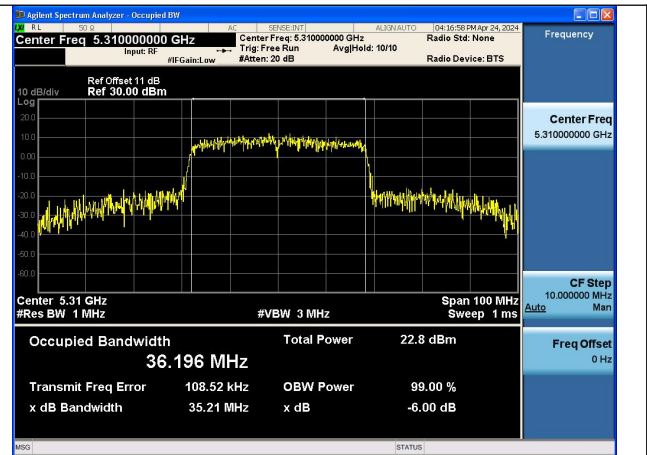

Mode:802.11ac VHT40 Frequency:5310MHz
Ant:Chain0