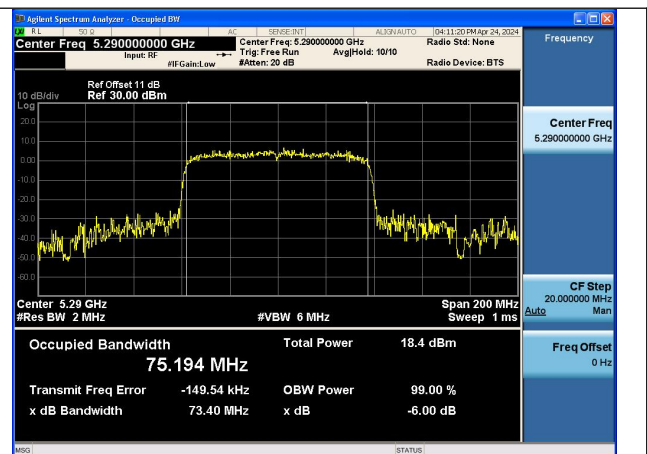

Test Mode: 802.11ac VHT40

Mode:802.11ac VHT40 Frequency:5270MHz
Ant:Chain0

Mode:802.11ac VHT40 Frequency:5310MHz
Ant:Chain0

Mode:802.11ac VHT40 Frequency:5270MHz
Ant:Chain1

Mode:802.11ac VHT40 Frequency:5310MHz
Ant:Chain1

Test Mode: 802.11ac VHT80

Mode:802.11ac VHT80 Frequency:5290MHz
Ant:Chain0

Mode:802.11ac VHT80 Frequency:5290MHz
Ant:Chain1