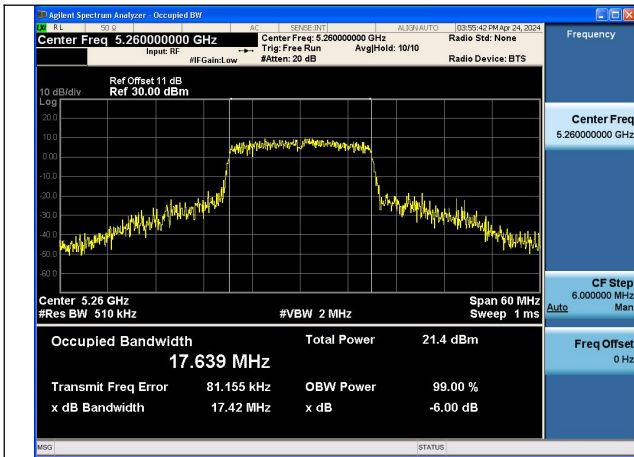

Test Mode: 802.11ac VHT20

Mode:802.11ac VHT20 Frequency:5260MHz
Ant:Chain0