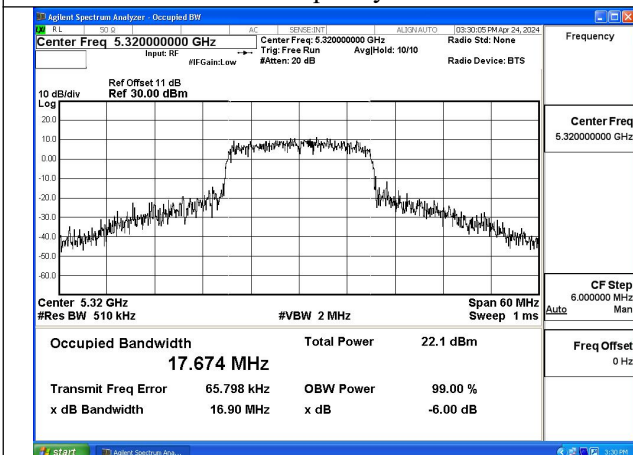

Mode:802.11a Frequency:5280MHz Ant:Chain1

Mode:802.11a Frequency:5320MHz Ant:Chain1

Test Mode: 802.11n HT20

Mode:802.11n HT20 Frequency:5260MHz Ant:Chain0

Mode:802.11n HT20 Frequency:5280MHz Ant:Chain0

Mode:802.11n HT20 Frequency:5320MHz Ant:Chain0