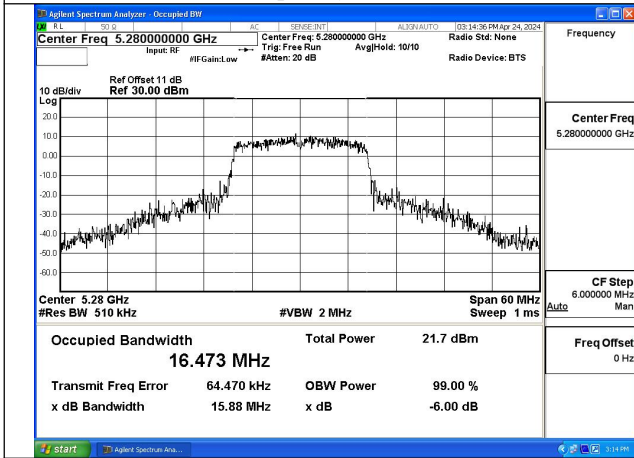

Test Mode	Antenna	Occupied Bandwidth (MHz)		
		5290MHz	---	---
802.11ac VHT80	Chain0	75.269	---	---
802.11ac VHT80	Chain1	75.194	---	---

Test Mode: 802.11a

Mode:802.11a Frequency:5320MHz Ant:Chain0

Mode:802.11a Frequency:5260MHz Ant:Chain1