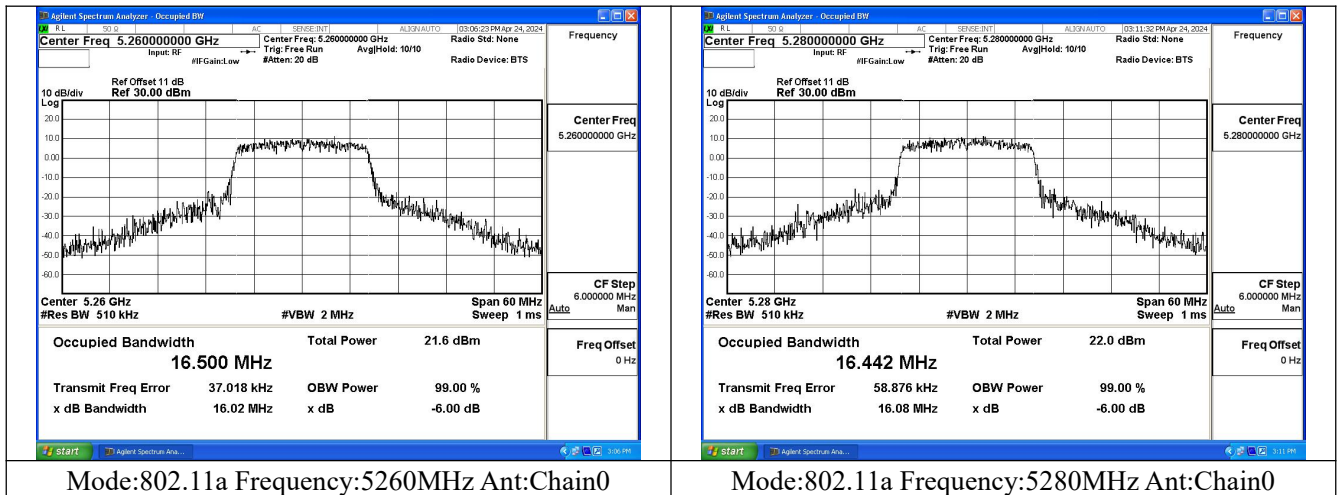

Occupied Bandwidth

Offset 21dB = Attenuator + Temporary antenna connector loss + Cable loss

Test Mode	Antenna	Occupied Bandwidth (MHz)		
		5260MHz	5280MHz	5320MHz
802.11a	Chain0	16.500	16.442	16.399
802.11a	Chain1	16.490	16.473	16.414
802.11n HT20	Chain0	17.661	17.682	17.674
802.11n HT20	Chain1	17.622	17.625	17.628
802.11ac VHT20	Chain0	17.639	17.652	17.704
802.11ac VHT20	Chain1	17.592	17.600	17.598

Test Mode	Antenna	Occupied Bandwidth (MHz)		
		5270MHz	---	5310MHz
802.11n HT40	Chain0	36.071	---	36.127
802.11n HT40	Chain1	36.226	---	36.076
802.11ac VHT40	Chain0	36.252	---	36.196
802.11ac VHT40	Chain1	36.161	---	36.258

Test Mode	Antenna	Occupied Bandwidth (MHz)		
		5290MHz	---	---
802.11ac VHT80	Chain0	75.269	---	---
802.11ac VHT80	Chain1	75.194	---	---

Test Mode: 802.11a