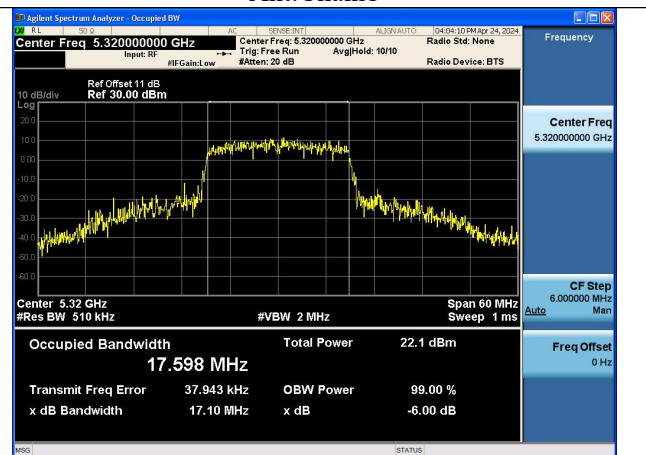

Mode:802.11ac VHT20 Frequency:5280MHz
Ant:Chain0

Mode:802.11ac VHT20 Frequency:5320MHz
Ant:Chain0

Mode:802.11ac VHT20 Frequency:5260MHz
Ant:Chain1

Mode:802.11ac VHT20 Frequency:5280MHz
Ant:Chain1

Mode:802.11ac VHT20 Frequency:5320MHz
Ant:Chain1