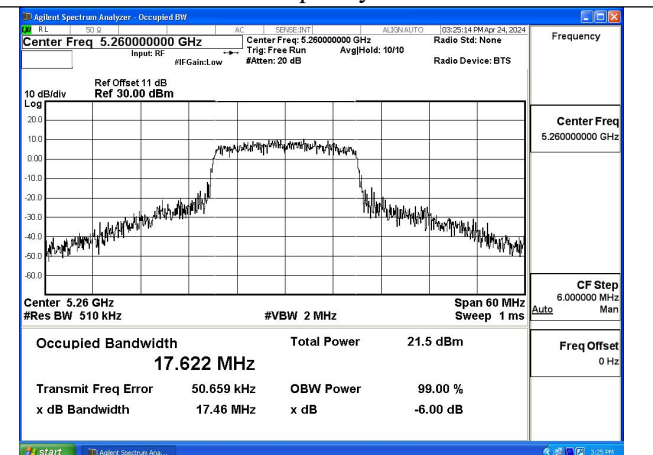

Mode:802.11a Frequency:5280MHz Ant:Chain1

Mode:802.11a Frequency:5320MHz Ant:Chain1

Test Mode: 802.11n HT20

Mode:802.11n HT20 Frequency:5260MHz Ant:Chain0

Mode:802.11n HT20 Frequency:5280MHz Ant:Chain0

Mode:802.11n HT20 Frequency:5320MHz Ant:Chain0