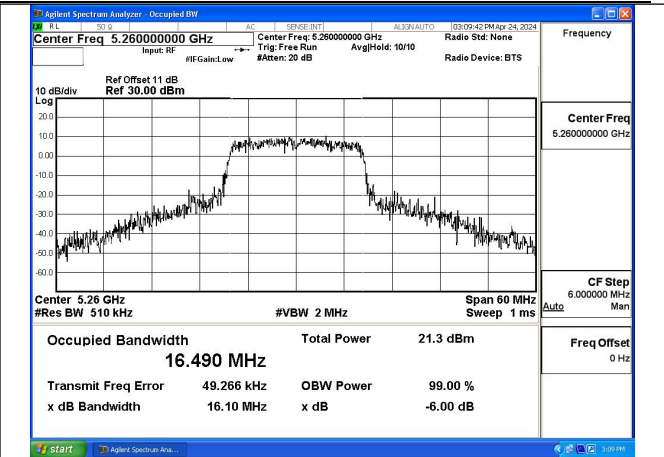

Mode:802.11a Frequency:5260MHz Ant:Chain1