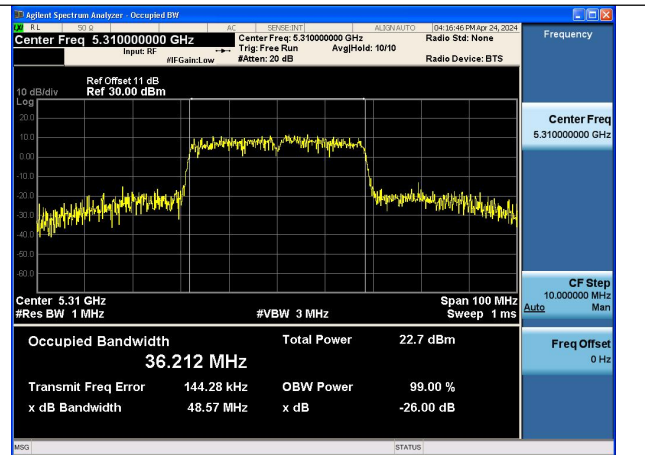

Mode:802.11ac VHT40 Frequency:5310MHz
Ant:Chain0