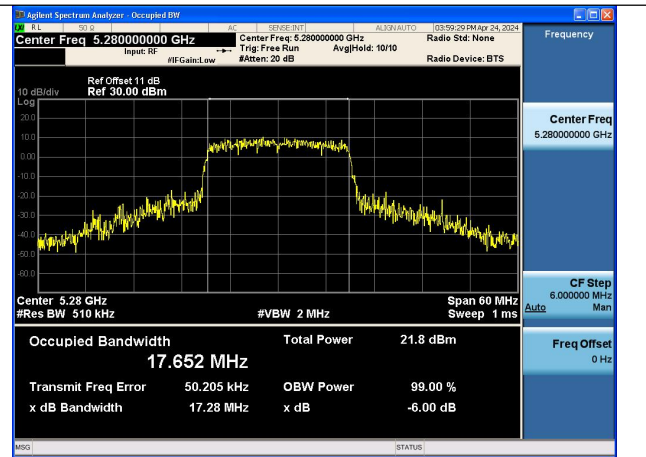

Mode:802.11n HT20 Frequency:5260MHz Ant:Chain1

Mode:802.11n HT20 Frequency:5280MHz Ant:Chain1

Mode:802.11n HT20 Frequency:5320MHz Ant:Chain1

Test Mode: 802.11ac VHT20

Mode:802.11ac VHT20 Frequency:5260MHz
Ant:Chain0

Mode:802.11ac VHT20 Frequency:5280MHz
Ant:Chain0

Mode:802.11ac VHT20 Frequency:5320MHz
Ant:Chain0

Mode:802.11ac VHT20 Frequency:5260MHz
Ant:Chain1

Mode:802.11ac VHT20 Frequency:5280MHz
Ant:Chain1

Mode:802.11ac VHT20 Frequency:5320MHz
Ant:Chain1