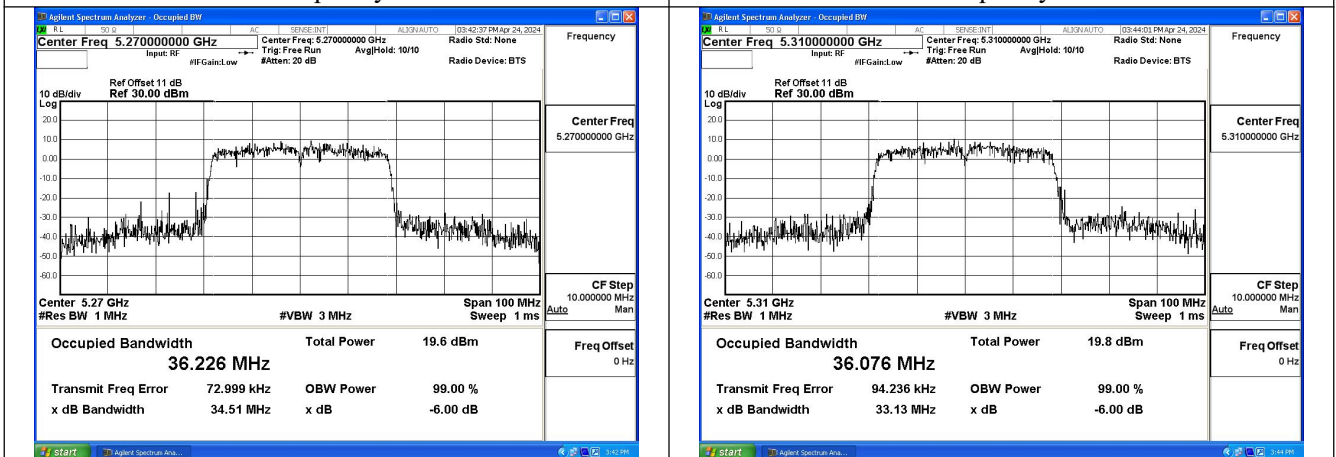

Mode:802.11n HT40 Frequency:5270MHz Ant:Chain1

Mode:802.11n HT40 Frequency:5310MHz Ant:Chain1