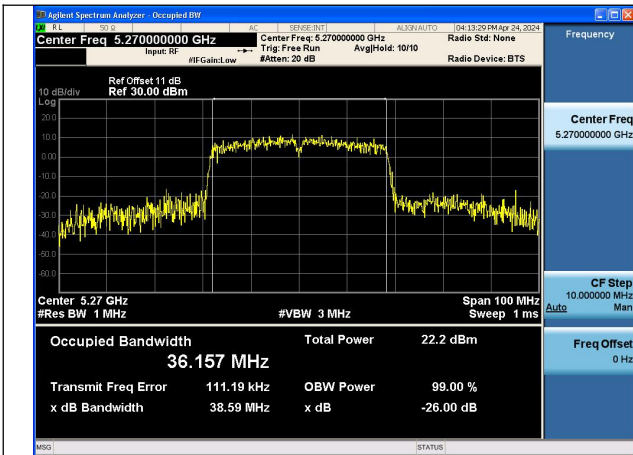

Test Mode: 802.11ac VHT40

Mode:802.11ac VHT40 Frequency:5270MHz
Ant:Chain0