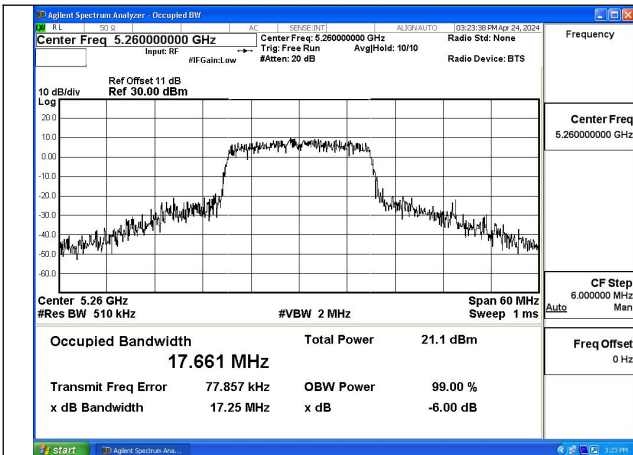

Test Mode: 802.11n HT20