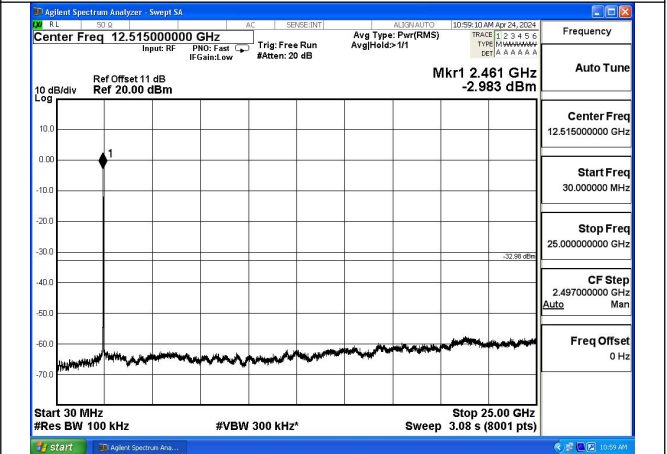

Mode:802.11g Frequency:2437MHz Ant:Chain0

Mode:802.11g Frequency:2462MHz Ant:Chain0

Mode:802.11g Frequency:2412MHz Ant:Chain1

Mode:802.11g Frequency:2437MHz Ant:Chain1

Mode:802.11g Frequency:2462MHz Ant:Chain1