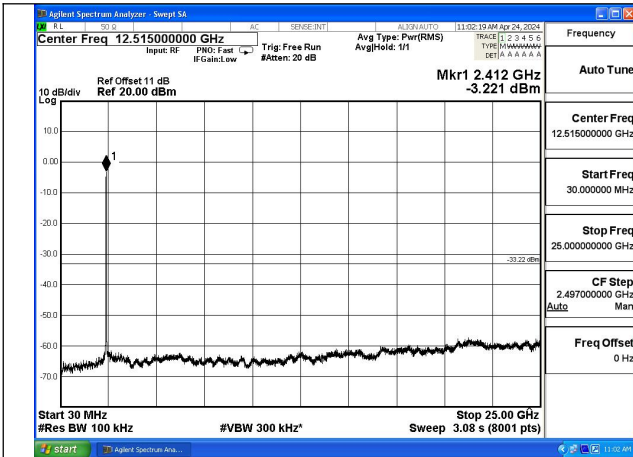

Test Mode: 802.11n HT20

Mode:802.11n HT20 Frequency:2412MHz Ant:Chain0