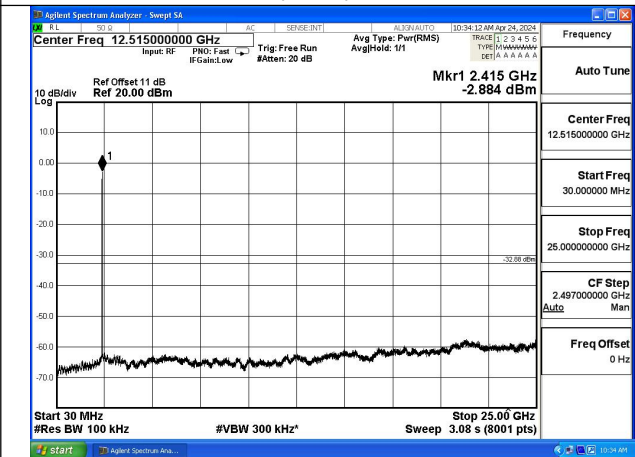

Mode:802.11b Frequency:2412MHz Ant:Chain1