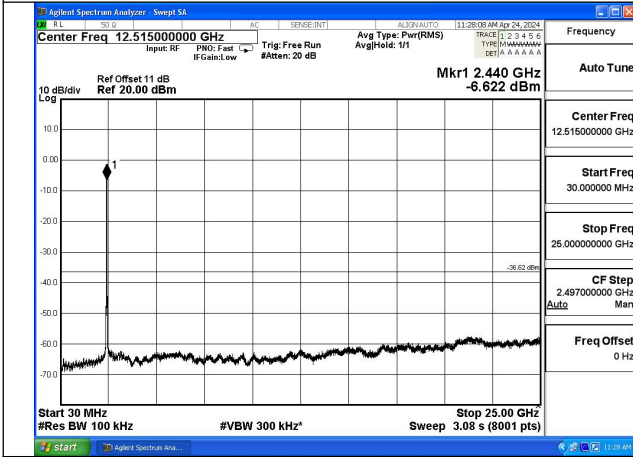

Mode:802.11n HT40 Frequency:2437MHz Ant:Chain1