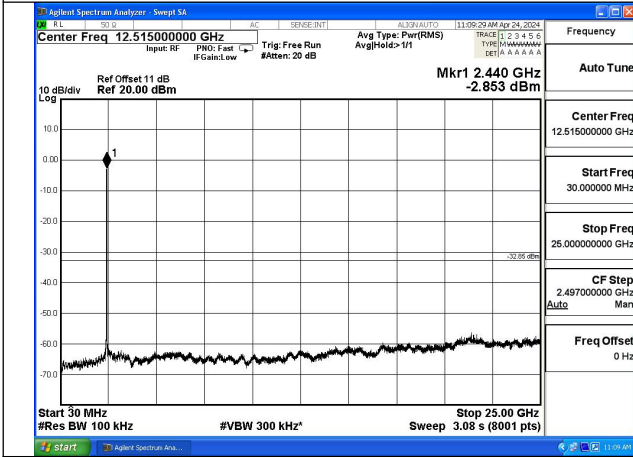

Test Mode: 802.11n HT20

Mode:802.11n HT20 Frequency:2412MHz Ant:Chain0

Mode:802.11n HT20 Frequency:2437MHz Ant:Chain0

Mode:802.11n HT20 Frequency:2462MHz Ant:Chain0

Mode:802.11n HT20 Frequency:2412MHz Ant:Chain1