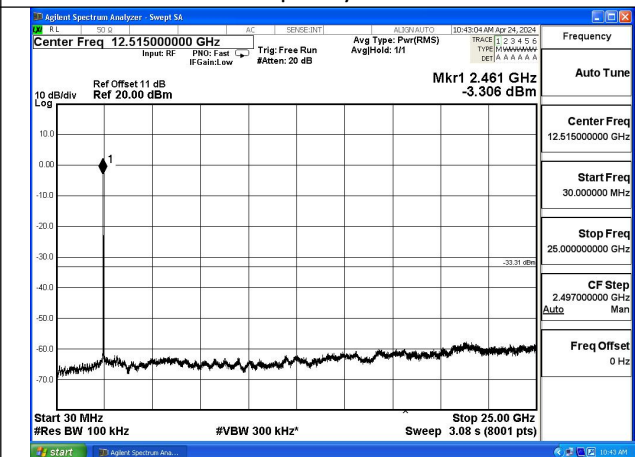

Mode:802.11b Frequency:2462MHz Ant:Chain1