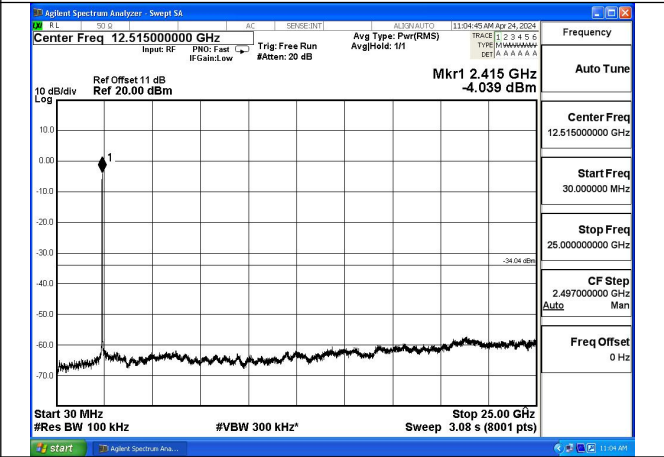

Mode:802.11n HT20 Frequency:2412MHz Ant:Chain1