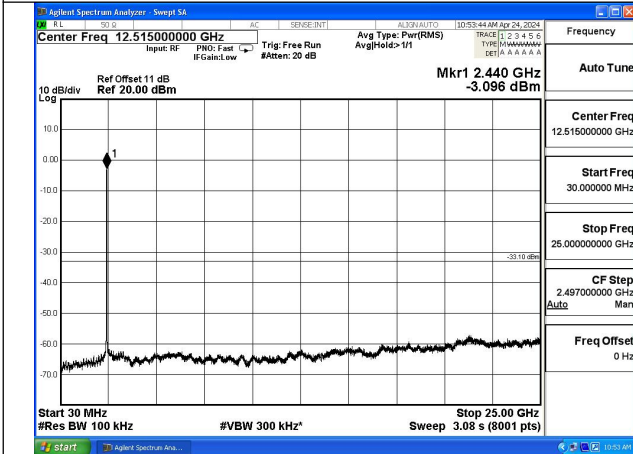

Mode:802.11g Frequency:2437MHz Ant:Chain1