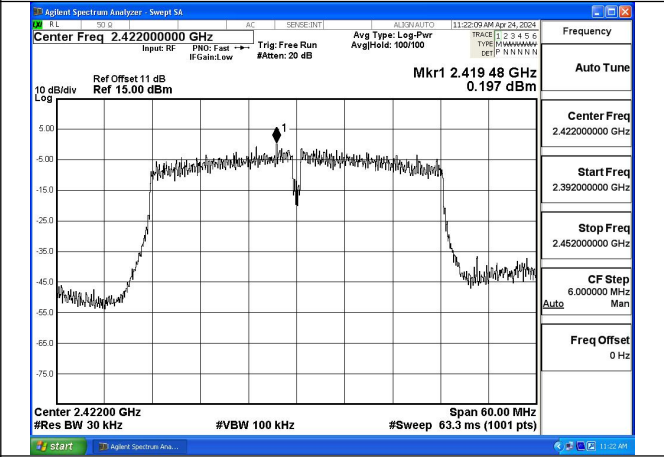

Mode:802.11n HT20 Frequency:2437MHz Ant:Chain1

Mode:802.11n HT20 Frequency:2462MHz Ant:Chain1

Test Mode: 802.11n HT40

Mode:802.11n HT40 Frequency:2422MHz Ant:Chain0

Mode:802.11n HT40 Frequency:2437MHz Ant:Chain0