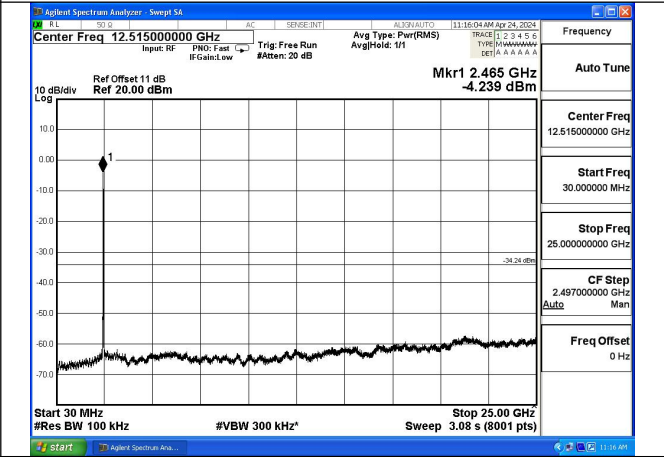

Test Mode: 802.11n HT20

Mode:802.11n HT20 Frequency:2412MHz Ant:Chain0

Mode:802.11n HT20 Frequency:2437MHz Ant:Chain0

Mode:802.11n HT20 Frequency:2462MHz Ant:Chain0

Mode:802.11n HT20 Frequency:2412MHz Ant:Chain1