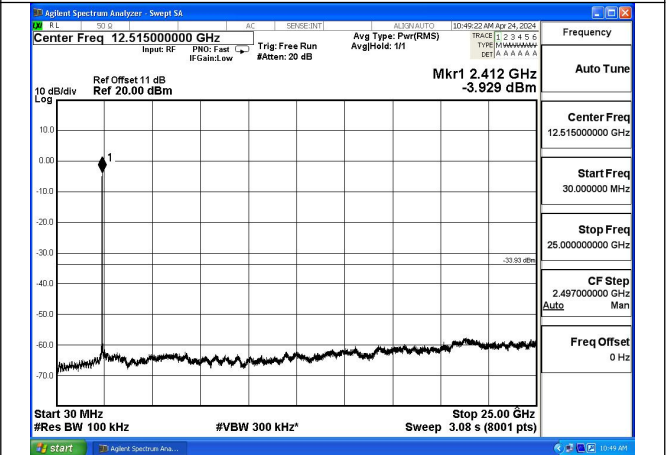

Mode:802.11g Frequency:2412MHz Ant:Chain1