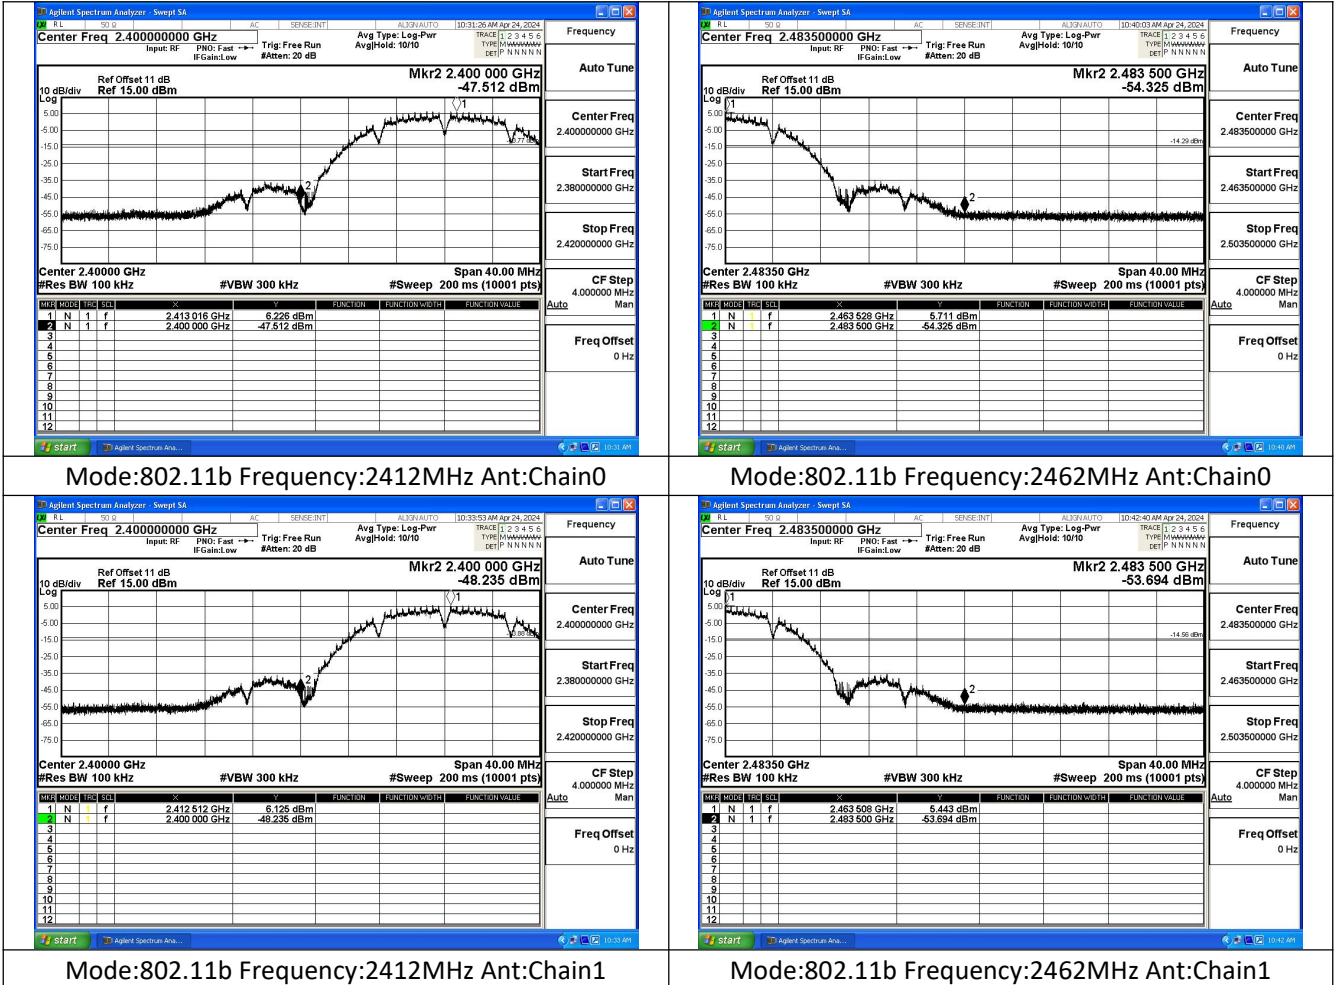

Mode:802.11n HT20 Frequency:2437MHz Ant:Chain1

Mode:802.11n HT20 Frequency:2462MHz Ant:Chain1

Test Mode: 802.11n HT40

Mode:802.11n HT40 Frequency:2422MHz Ant:Chain0

Mode:802.11n HT40 Frequency:2437MHz Ant:Chain0

Mode:802.11n HT40 Frequency:2452MHz Ant:Chain0

Mode:802.11n HT40 Frequency:2422MHz Ant:Chain1

Mode:802.11n HT40 Frequency:2437MHz Ant:Chain1

Mode:802.11n HT40 Frequency:2452MHz Ant:Chain1

Band edge measurement

Test Mode: 802.11b

Mode:802.11b Frequency:2412MHz Ant:Chain0

Mode:802.11b Frequency:2462MHz Ant:Chain0

Mode:802.11b Frequency:2412MHz Ant:Chain1

Mode:802.11b Frequency:2462MHz Ant:Chain1