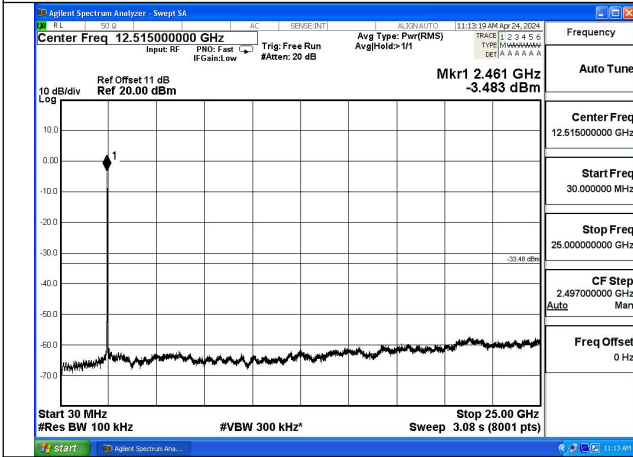

Mode:802.11n HT20 Frequency:2462MHz Ant:Chain0