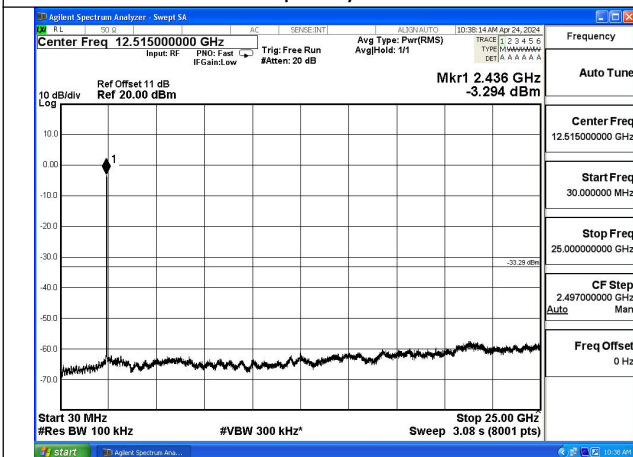

Mode:802.11n HT40 Frequency:2452MHz Ant:Chain0

Mode:802.11n HT40 Frequency:2422MHz Ant:Chain1

Conducted Out of band emission measurement

Test Mode: 802.11b

Mode:802.11b Frequency:2412MHz Ant:Chain0

Mode:802.11b Frequency:2437MHz Ant:Chain0

Mode:802.11b Frequency:2462MHz Ant:Chain0

Mode:802.11b Frequency:2412MHz Ant:Chain1

Mode:802.11b Frequency:2437MHz Ant:Chain1

Mode:802.11b Frequency:2462MHz Ant:Chain1

Test Mode: 802.11g

Mode:802.11g Frequency:2412MHz Ant:Chain0