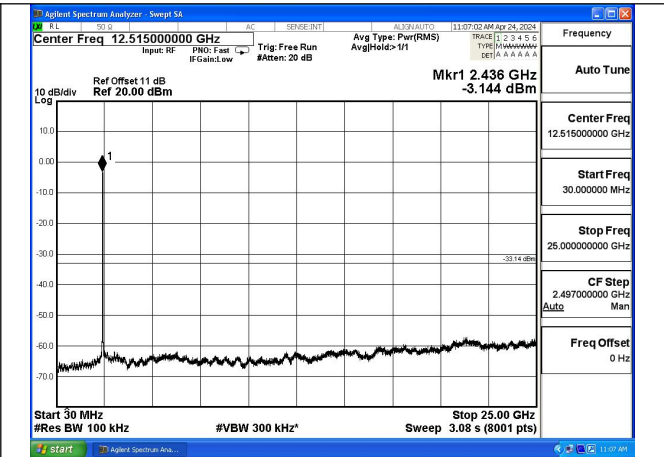

Test Mode: 802.11n HT20

Mode:802.11n HT20 Frequency:2437MHz Ant:Chain0