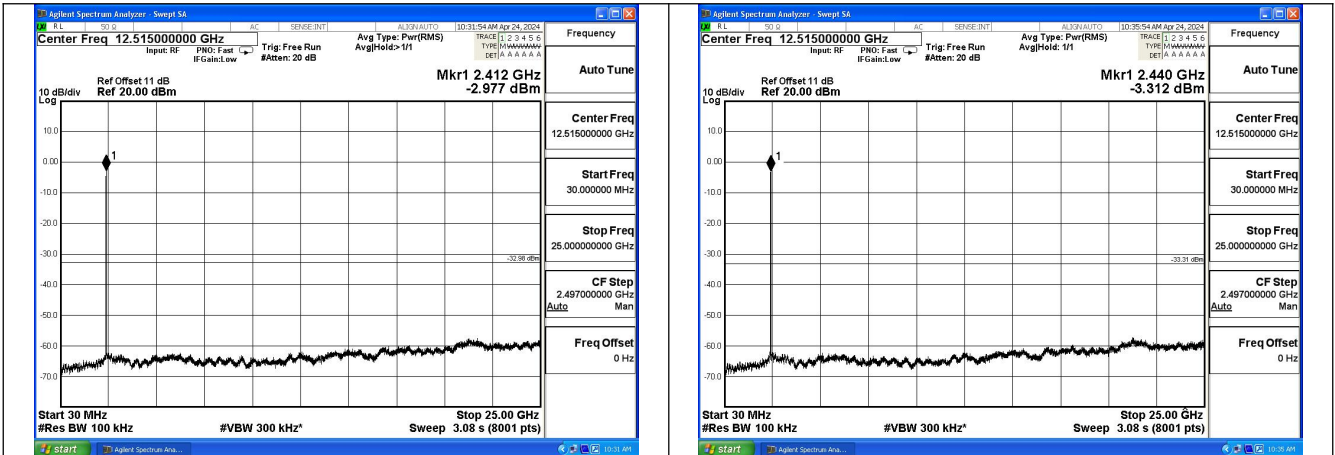

Mode:802.11n HT20 Frequency:2437MHz Ant:Chain1

Mode:802.11n HT20 Frequency:2462MHz Ant:Chain1

Test Mode: 802.11n HT40

Mode:802.11n HT40 Frequency:2422MHz Ant:Chain0

Mode:802.11n HT40 Frequency:2437MHz Ant:Chain0

Mode:802.11n HT40 Frequency:2452MHz Ant:Chain0

Mode:802.11n HT40 Frequency:2422MHz Ant:Chain1

Conducted Out of band emission measurement

Test Mode: 802.11b

Mode:802.11b Frequency:2412MHz Ant:Chain0

Mode:802.11b Frequency:2437MHz Ant:Chain0