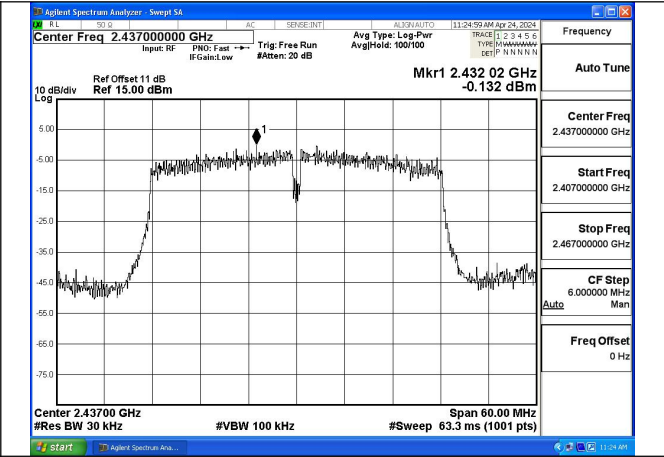

Test Mode: 802.11n HT40