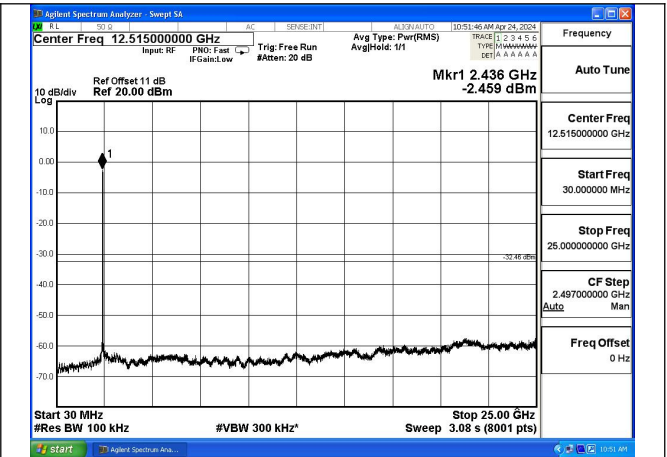

Mode:802.11b Frequency:2462MHz Ant:Chain0

Mode:802.11b Frequency:2412MHz Ant:Chain1

Mode:802.11b Frequency:2437MHz Ant:Chain1

Mode:802.11b Frequency:2462MHz Ant:Chain1

Test Mode: 802.11g

Mode:802.11g Frequency:2412MHz Ant:Chain0

Mode:802.11g Frequency:2437MHz Ant:Chain0

Mode:802.11g Frequency:2462MHz Ant:Chain0

Mode:802.11g Frequency:2412MHz Ant:Chain1

Mode:802.11g Frequency:2437MHz Ant:Chain1

Mode:802.11g Frequency:2462MHz Ant:Chain1