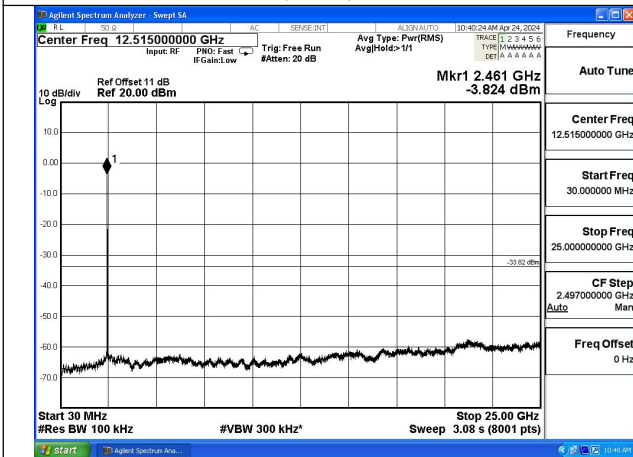

Mode:802.11n HT40 Frequency:2452MHz Ant:Chain0

Mode:802.11n HT40 Frequency:2422MHz Ant:Chain1

Conducted Out of band emission measurement

Test Mode: 802.11b

Mode:802.11b Frequency:2412MHz Ant:Chain0

Mode:802.11b Frequency:2437MHz Ant:Chain0