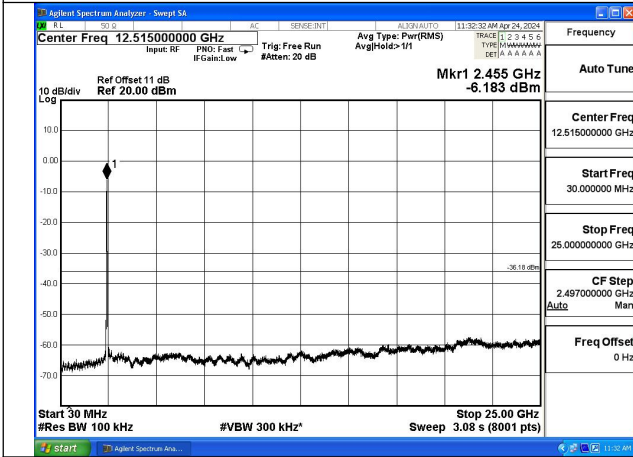

Mode:802.11n HT20 Frequency:2437MHz Ant:Chain1

Mode:802.11n HT20 Frequency:2462MHz Ant:Chain1

Test Mode: 802.11n HT40

Mode:802.11n HT40 Frequency:2422MHz Ant:Chain0

Mode:802.11n HT40 Frequency:2437MHz Ant:Chain0