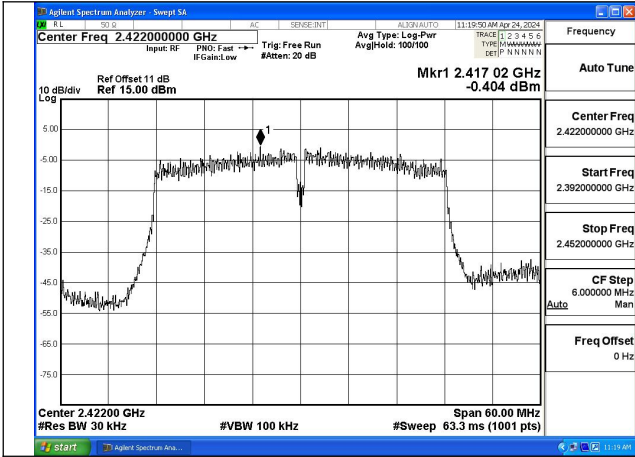

Test Mode: 802.11n HT40