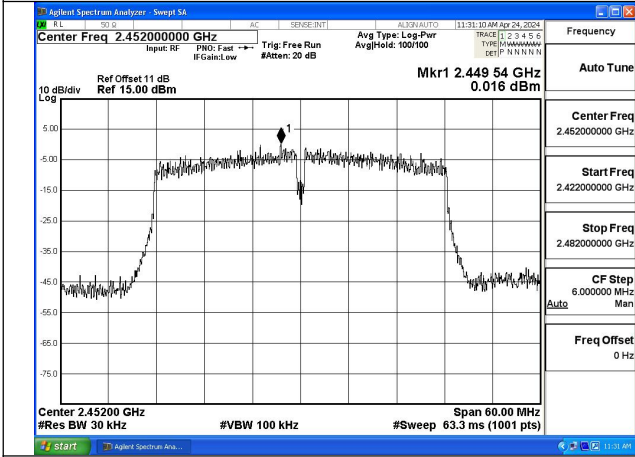

Mode:802.11n HT40 Frequency:2452MHz Ant:Chain0

Mode:802.11n HT40 Frequency:2422MHz Ant:Chain1

Conducted Out of band emission measurement

Test Mode: 802.11b

Mode:802.11b Frequency:2412MHz Ant:Chain0

Mode:802.11b Frequency:2437MHz Ant:Chain0