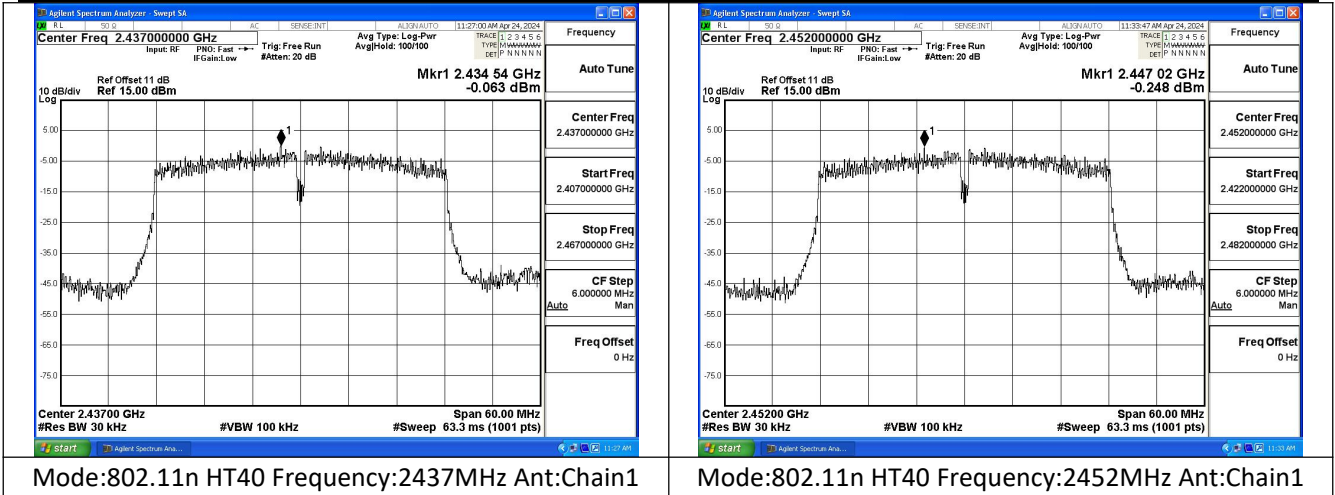

Mode:802.11n HT20 Frequency:2437MHz Ant:Chain1

Mode:802.11n HT20 Frequency:2462MHz Ant:Chain1

Test Mode: 802.11n HT40

Mode:802.11n HT40 Frequency:2422MHz Ant:Chain0

Mode:802.11n HT40 Frequency:2437MHz Ant:Chain0

Mode:802.11n HT40 Frequency:2452MHz Ant:Chain0

Mode:802.11n HT40 Frequency:2422MHz Ant:Chain1

Conducted Out of band emission measurement

Test Mode: 802.11b

Mode:802.11b Frequency:2412MHz Ant:Chain0

Mode:802.11b Frequency:2437MHz Ant:Chain0