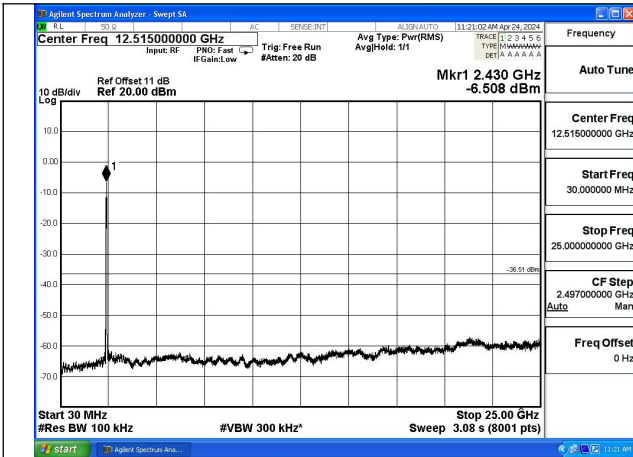

Test Mode: 802.11n HT40

Mode:802.11n HT40 Frequency:2422MHz Ant:Chain0