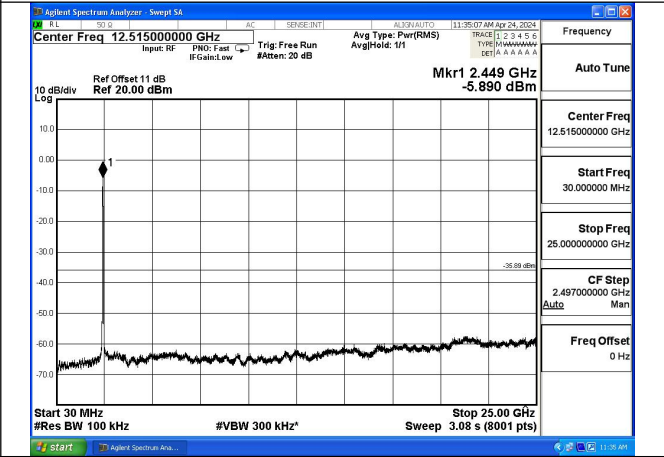

Mode:802.11n HT40 Frequency:2452MHz Ant:Chain1