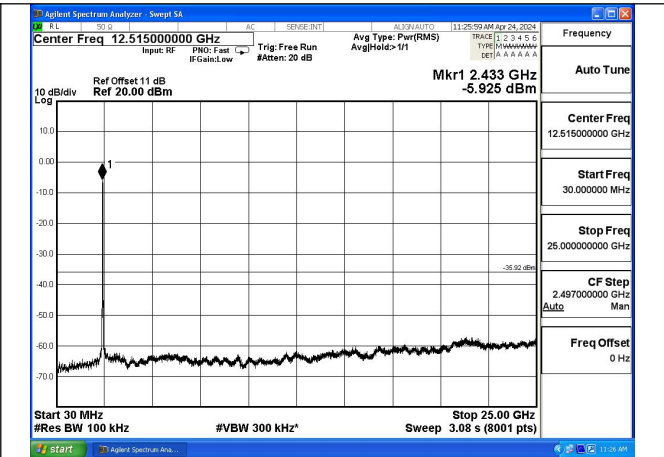

Test Mode: 802.11n HT40

Mode:802.11n HT40 Frequency:2437MHz Ant:Chain0