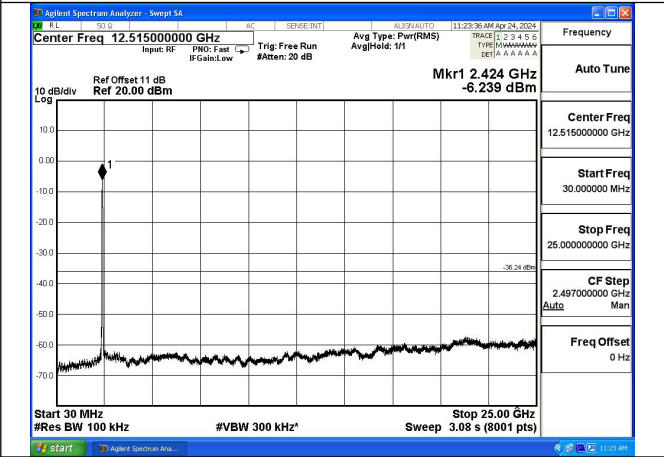

Mode:802.11n HT20 Frequency:2437MHz Ant:Chain1

Mode:802.11n HT20 Frequency:2462MHz Ant:Chain1

Test Mode: 802.11n HT40

Mode:802.11n HT40 Frequency:2422MHz Ant:Chain0

Mode:802.11n HT40 Frequency:2437MHz Ant:Chain0