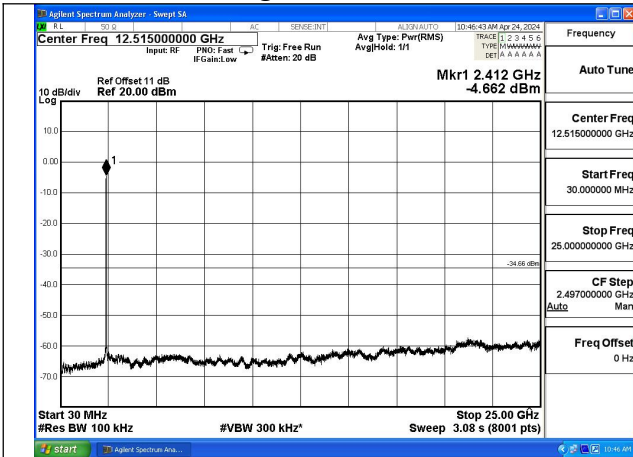

Mode:802.11b Frequency:2462MHz Ant:Chain0

Mode:802.11b Frequency:2412MHz Ant:Chain1

Mode:802.11b Frequency:2437MHz Ant:Chain1

Mode:802.11b Frequency:2462MHz Ant:Chain1

Test Mode: 802.11g

Mode:802.11g Frequency:2412MHz Ant:Chain0