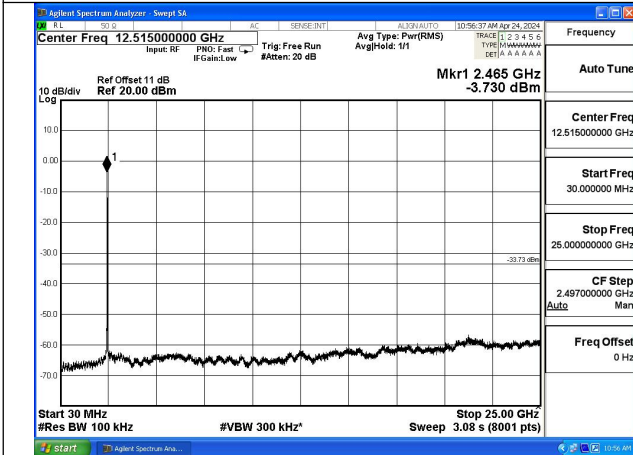

Mode:802.11g Frequency:2462MHz Ant:Chain0