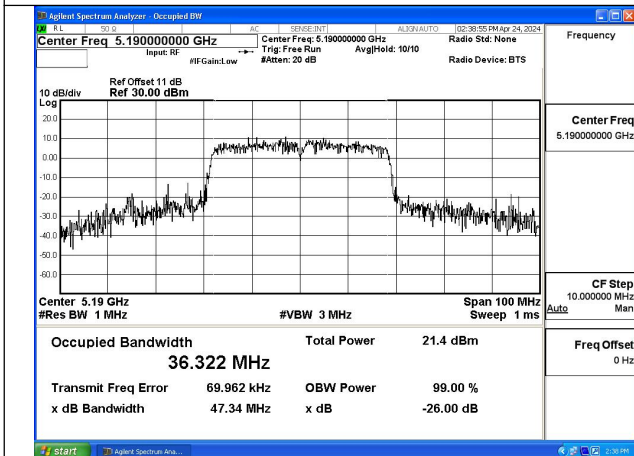

Mode:802.11ac VHT40 Frequency:5190MHz
Ant:Chain1