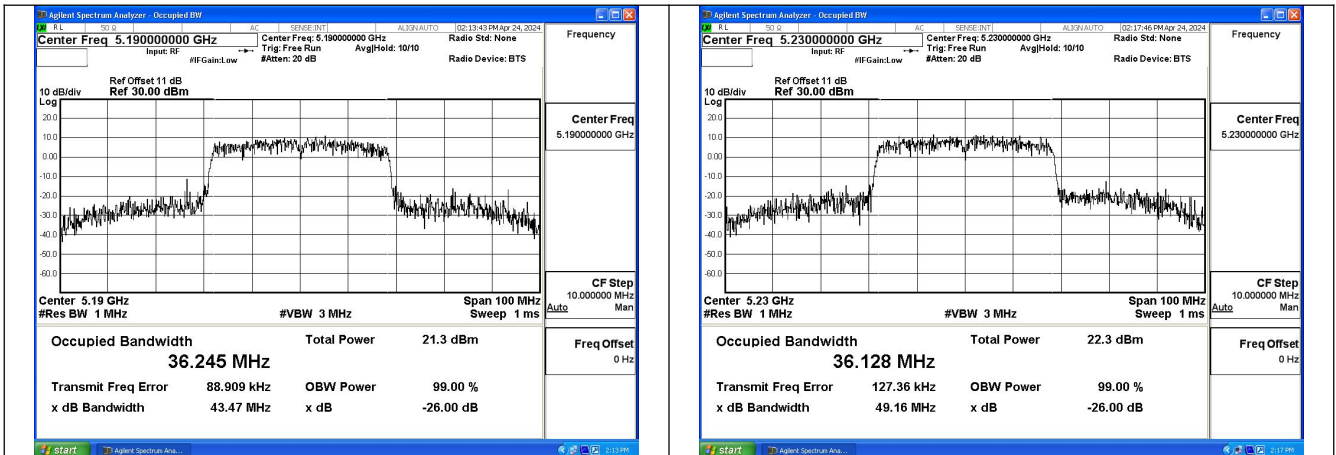

Test Mode: 802.11n HT40

Mode:802.11n HT40 Frequency:5190MHz Ant:Chain0

Mode:802.11n HT40 Frequency:5230MHz Ant:Chain0