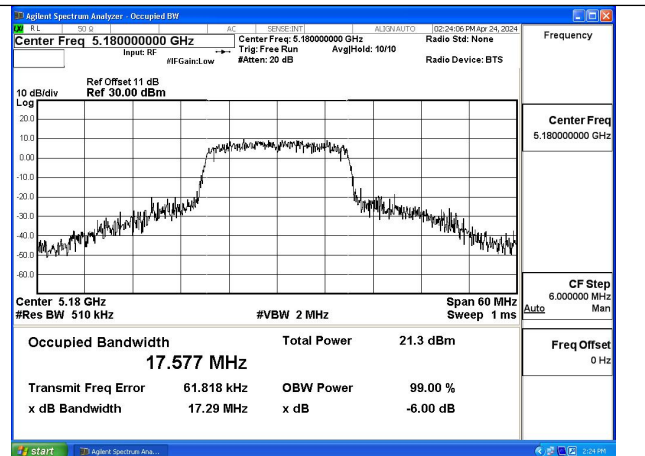

Mode:802.11n HT20 Frequency:5240MHz Ant:Chain1

Test Mode: 802.11ac VHT20

Mode:802.11ac VHT20 Frequency:5180MHz
Ant:Chain0

Mode:802.11ac VHT20 Frequency:5220MHz
Ant:Chain0

Mode:802.11ac VHT20 Frequency:5240MHz
Ant:Chain0