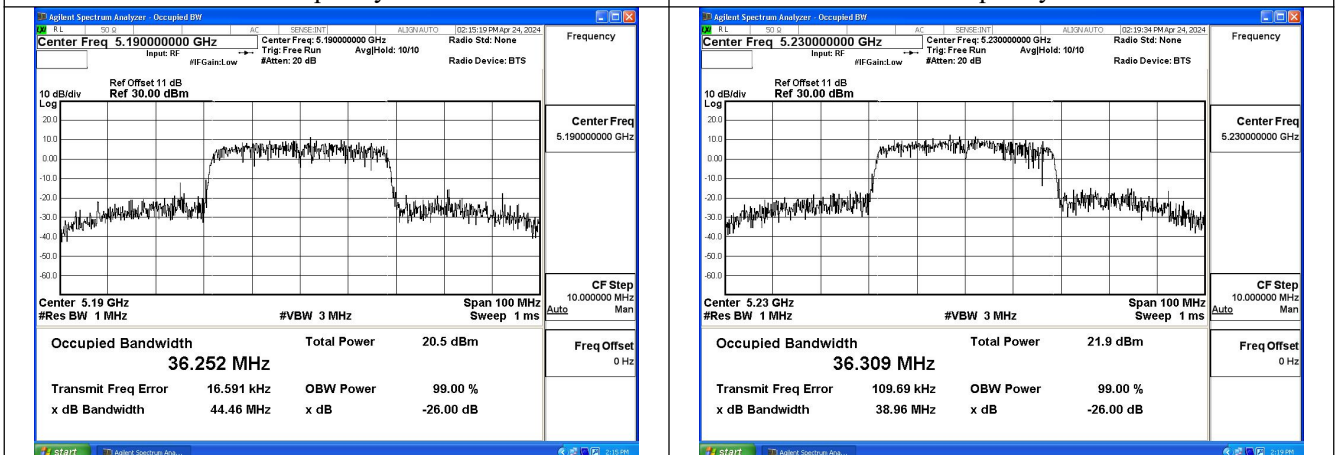

Mode:802.11n HT40 Frequency:5190MHz Ant:Chain1

Mode:802.11n HT40 Frequency:5230MHz Ant:Chain1