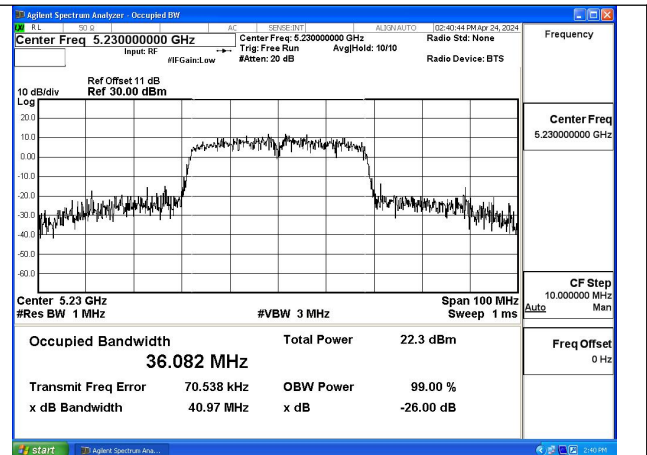

Mode:802.11ac VHT40 Frequency:5230MHz
Ant:Chain0