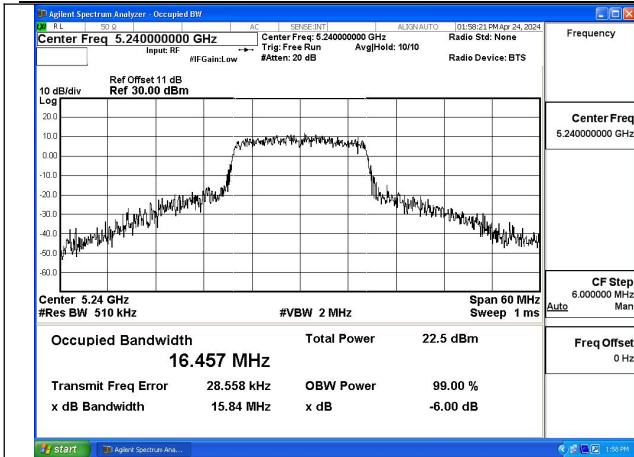

Mode:802.11a Frequency:5240MHz Ant:Chain0