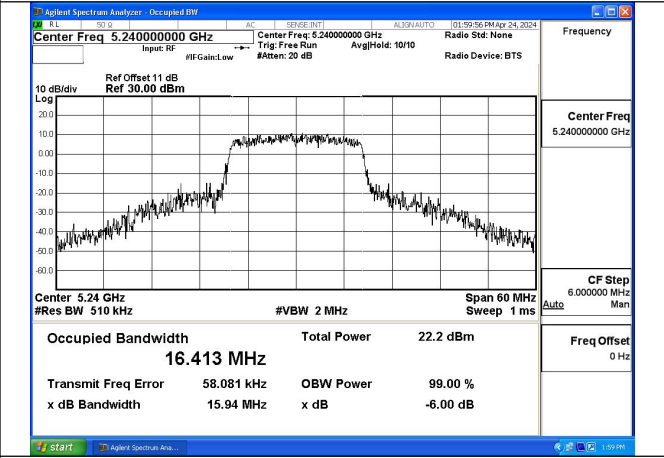

Mode:802.11a Frequency:5240MHz Ant:Chain1