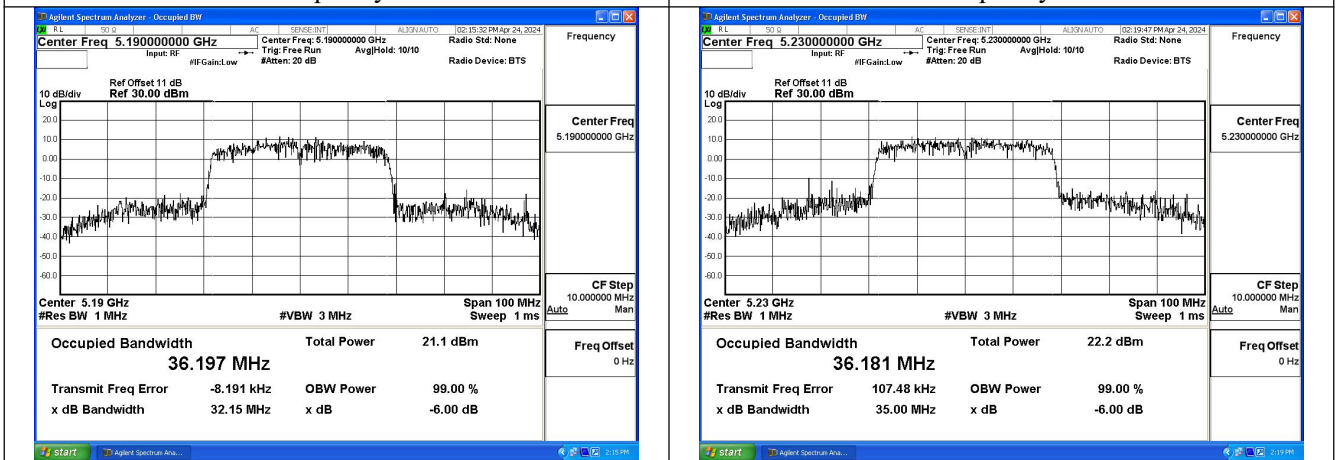

Mode:802.11n HT40 Frequency:5190MHz Ant:Chain1

Mode:802.11n HT40 Frequency:5230MHz Ant:Chain1