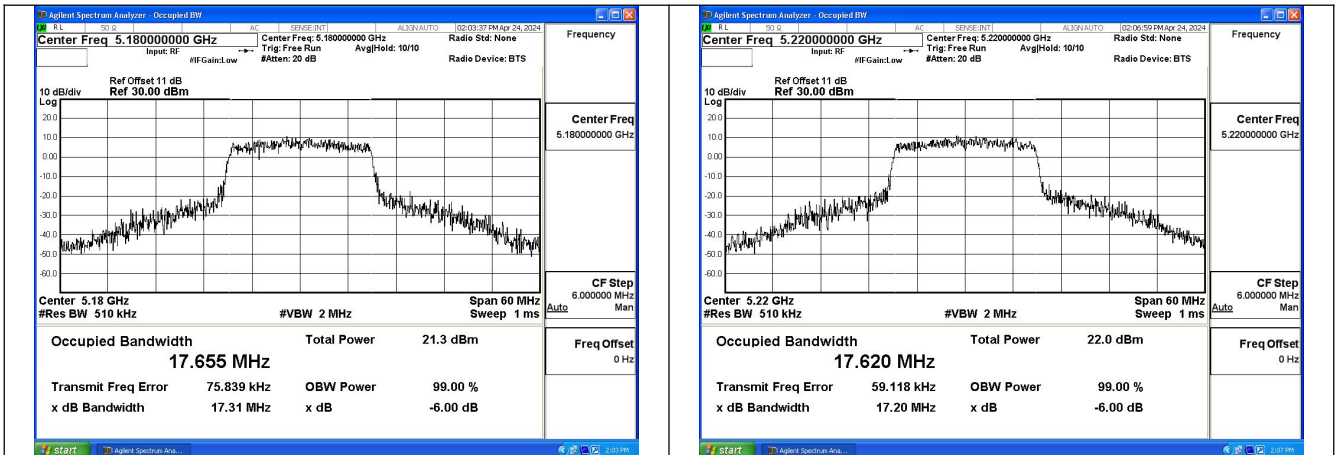

| Test Mode | Antenna | Occupied Bandwidth (MHz) | | |
|----------------|---------|--------------------------|-----|-----|
| | | 5210MHz | --- | --- |
| 802.11ac VHT80 | Chain0 | 75.275 | --- | --- |
| 802.11ac VHT80 | Chain1 | 76.001 | --- | --- |

Test Mode: 802.11a

Mode:802.11a Frequency:5240MHz Ant:Chain0

Mode:802.11a Frequency:5180MHz Ant:Chain1

Mode:802.11a Frequency:5220MHz Ant:Chain1

Mode:802.11a Frequency:5240MHz Ant:Chain1

Test Mode: 802.11n HT20