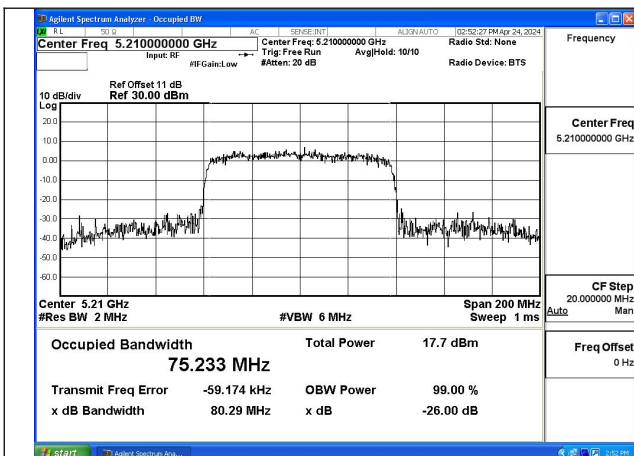

Test Mode: 802.11ac VHT80

Mode:802.11ac VHT80 Frequency:5210MHz
Ant:Chain0

Mode:802.11ac VHT80 Frequency:5210MHz
Ant:Chain1

Occupied Bandwidth

Offset 21dB = Attenuator + Temporary antenna connector loss + Cable loss