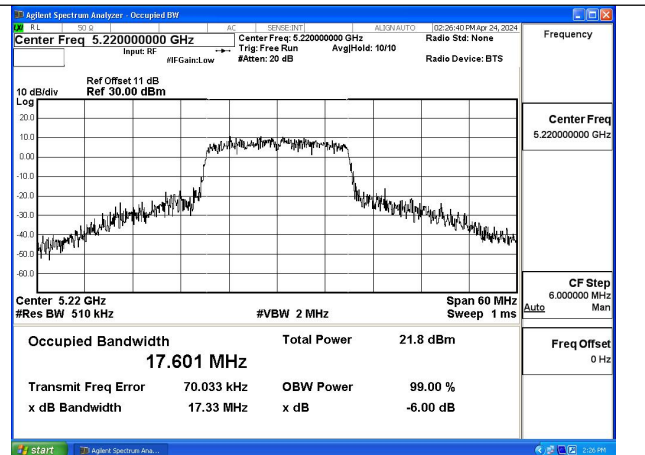

Mode:802.11ac VHT20 Frequency:5220MHz
Ant:Chain0