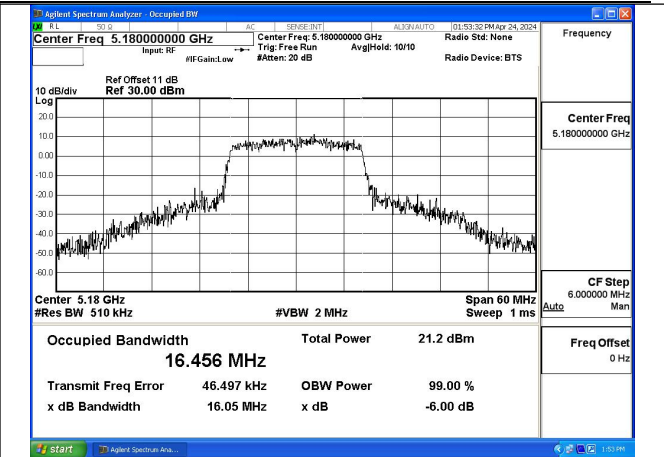

Mode:802.11a Frequency:5180MHz Ant:Chain1