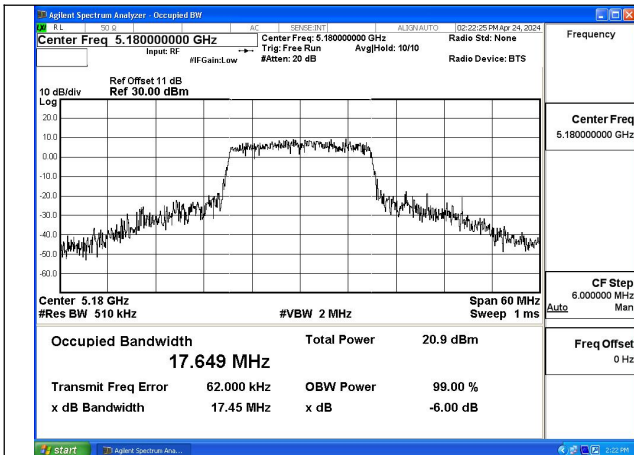

Mode:802.11n HT20 Frequency:5180MHz Ant:Chain0

Mode:802.11n HT20 Frequency:5220MHz Ant:Chain0

Mode:802.11n HT20 Frequency:5240MHz Ant:Chain0

Mode:802.11n HT20 Frequency:5180MHz Ant:Chain1

Mode:802.11n HT20 Frequency:5220MHz Ant:Chain1

Mode:802.11n HT20 Frequency:5240MHz Ant:Chain1

Test Mode: 802.11ac VHT20

Mode:802.11ac VHT20 Frequency:5180MHz
Ant:Chain0

Mode:802.11ac VHT20 Frequency:5220MHz
Ant:Chain0

Mode:802.11ac VHT20 Frequency:5240MHz
Ant:Chain0