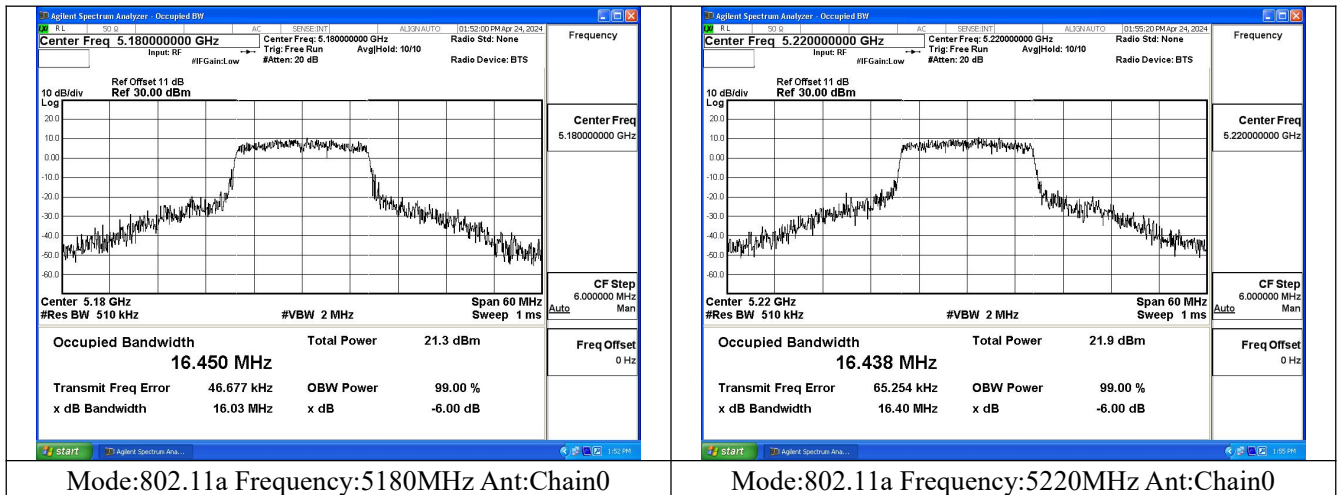

Occupied Bandwidth

Offset 21dB = Attenuator + Temporary antenna connector loss + Cable loss

Test Mode	Antenna	Occupied Bandwidth (MHz)		
		5180MHz	5220MHz	5240MHz
802.11a	Chain0	16.450	16.438	16.457
802.11a	Chain1	16.456	16.457	16.413
802.11n HT20	Chain0	17.655	17.620	17.689
802.11n HT20	Chain1	17.630	17.639	17.649
802.11ac VHT20	Chain0	17.649	17.601	17.642
802.11ac VHT20	Chain1	17.577	17.654	17.682

Test Mode	Antenna	Occupied Bandwidth (MHz)		
		5190MHz	---	5230MHz
802.11n HT40	Chain0	36.209	---	36.386
802.11n HT40	Chain1	36.197	---	36.181
802.11ac VHT40	Chain0	36.228	---	36.080
802.11ac VHT40	Chain1	36.070	---	36.107

Test Mode	Antenna	Occupied Bandwidth (MHz)		
		5210MHz	---	---
802.11ac VHT80	Chain0	75.275	---	---
802.11ac VHT80	Chain1	76.001	---	---

Test Mode: 802.11a