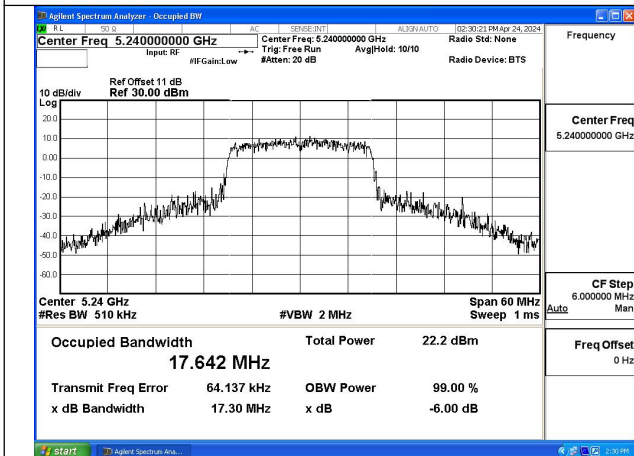

Mode:802.11n HT20 Frequency:5240MHz Ant:Chain1

Test Mode: 802.11ac VHT20

Mode:802.11ac VHT20 Frequency:5180MHz
Ant:Chain0

Mode:802.11ac VHT20 Frequency:5220MHz
Ant:Chain0

Mode:802.11ac VHT20 Frequency:5240MHz
Ant:Chain0