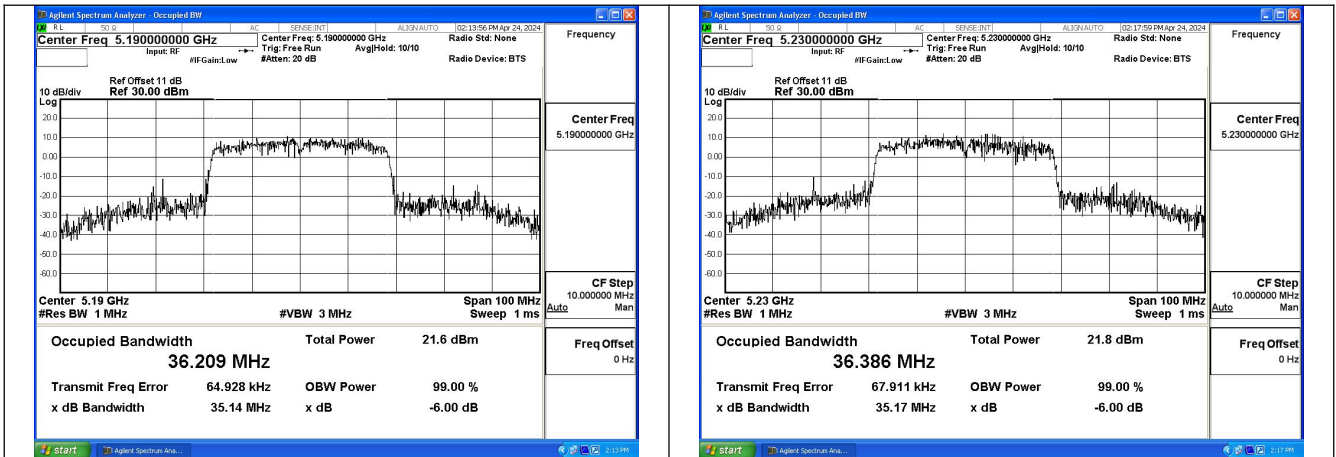

Mode:802.11ac VHT20 Frequency:5180MHz
Ant:Chain1

Mode:802.11ac VHT20 Frequency:5220MHz
Ant:Chain1

Mode:802.11ac VHT20 Frequency:5240MHz
Ant:Chain1

Test Mode: 802.11n HT40

Mode:802.11n HT40 Frequency:5190MHz Ant:Chain0