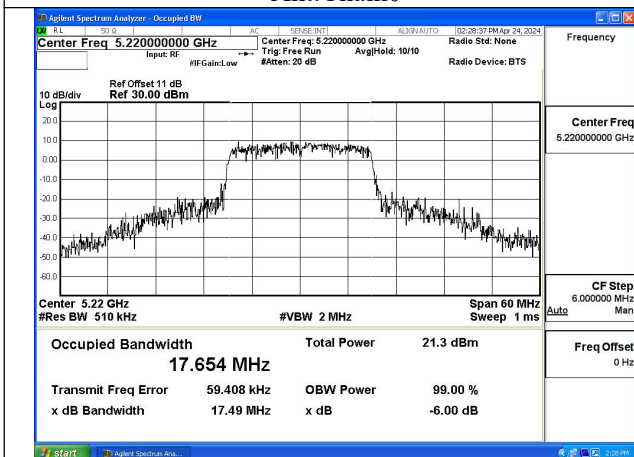

Mode:802.11ac VHT20 Frequency:5220MHz
Ant:Chain1