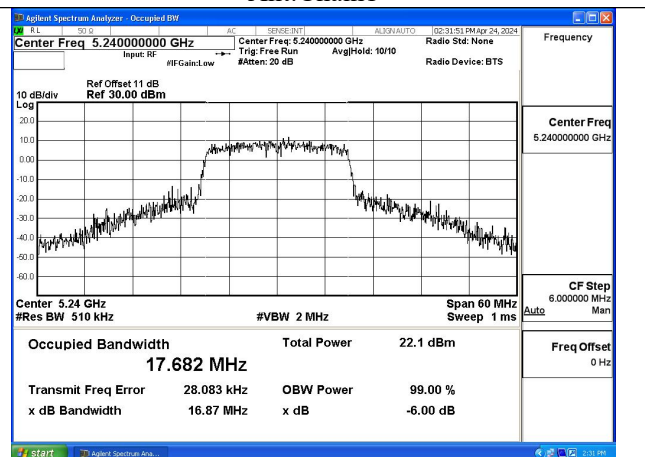

Mode:802.11ac VHT20 Frequency:5240MHz
Ant:Chain1