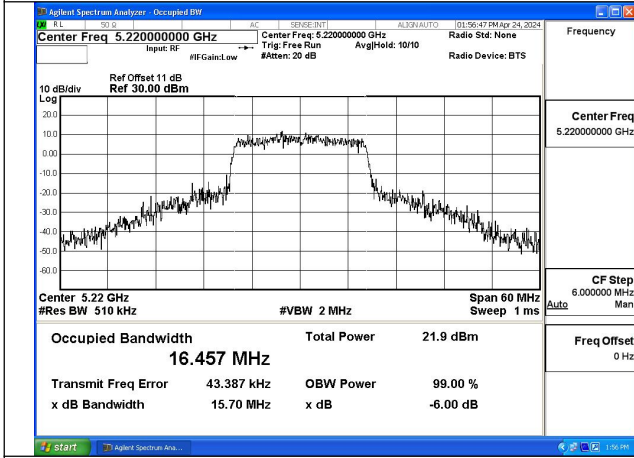

| Test Mode | Antenna | Occupied Bandwidth (MHz) | | |
|----------------|---------|--------------------------|-----|-----|
| | | 5210MHz | --- | --- |
| 802.11ac VHT80 | Chain0 | 75.275 | --- | --- |
| 802.11ac VHT80 | Chain1 | 76.001 | --- | --- |

Test Mode: 802.11a

Mode:802.11a Frequency:5240MHz Ant:Chain0

Mode:802.11a Frequency:5180MHz Ant:Chain1

Mode:802.11a Frequency:5220MHz Ant:Chain1

Mode:802.11a Frequency:5240MHz Ant:Chain1

Test Mode: 802.11n HT20