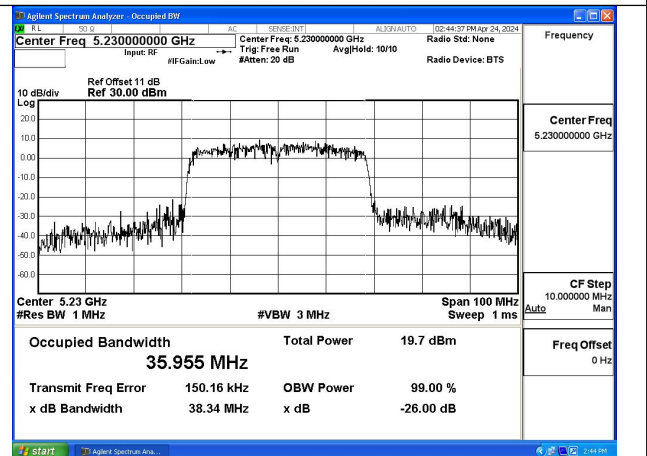

Mode:802.11ac VHT40 Frequency:5230MHz
Ant:Chain1