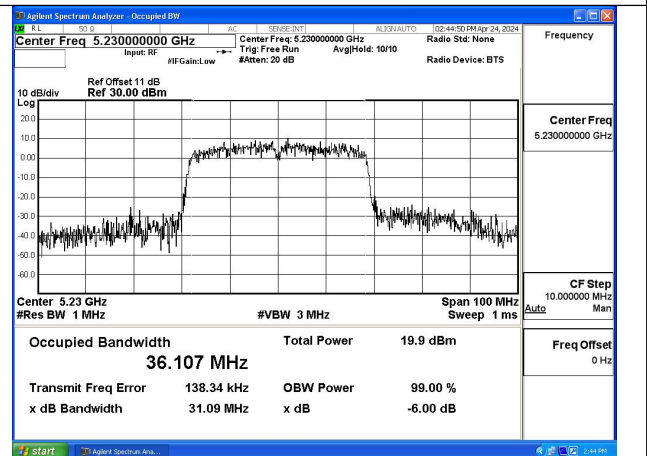

Mode:802.11ac VHT40 Frequency:5230MHz
Ant:Chain1