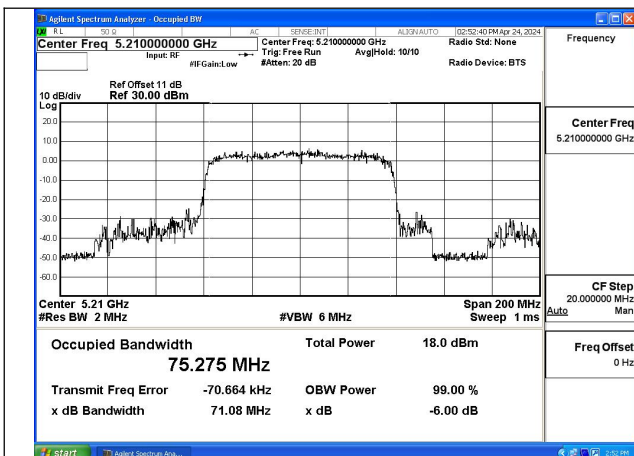

Mode:802.11ac VHT40 Frequency:5230MHz
Ant:Chain0

Mode:802.11ac VHT40 Frequency:5190MHz
Ant:Chain1

Mode:802.11ac VHT40 Frequency:5230MHz
Ant:Chain1

Test Mode: 802.11ac VHT80

Mode:802.11ac VHT80 Frequency:5210MHz
Ant:Chain0

Mode:802.11ac VHT80 Frequency:5210MHz
Ant:Chain1