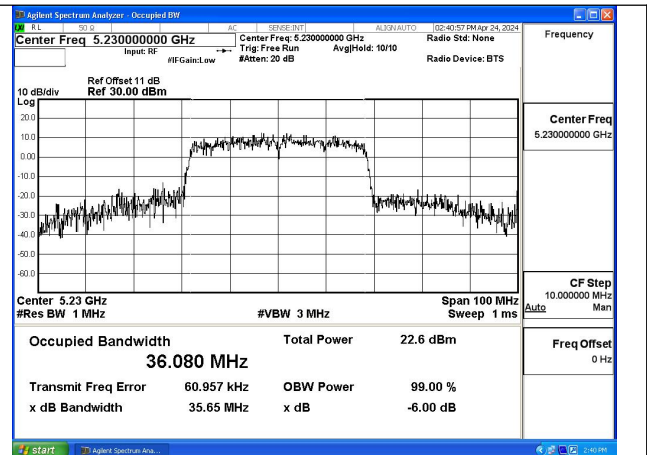

Mode:802.11n HT40 Frequency:5230MHz Ant:Chain0

Mode:802.11n HT40 Frequency:5190MHz Ant:Chain1

Mode:802.11n HT40 Frequency:5230MHz Ant:Chain1

Test Mode: 802.11ac VHT40

Mode:802.11ac VHT40 Frequency:5190MHz
Ant:Chain0