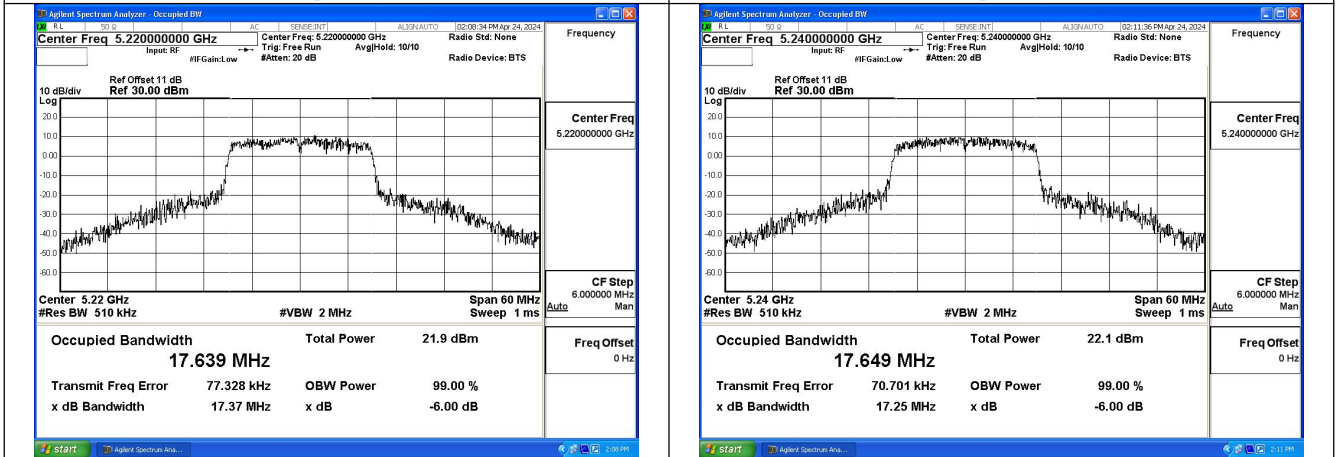

Mode:802.11n HT20 Frequency:5220MHz Ant:Chain1

Mode:802.11n HT20 Frequency:5240MHz Ant:Chain1