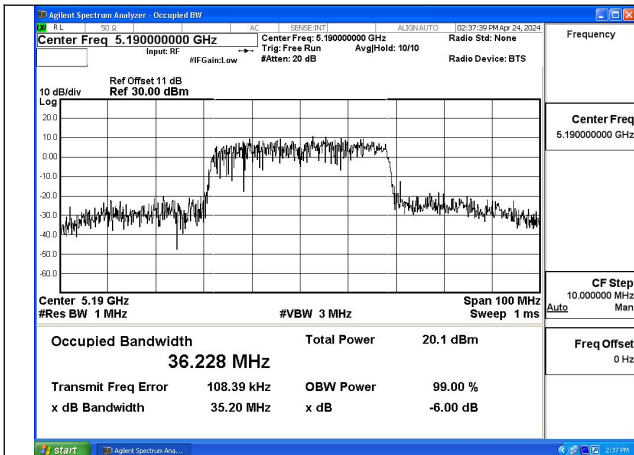

Test Mode: 802.11ac VHT40

Mode:802.11ac VHT40 Frequency:5190MHz
Ant:Chain0