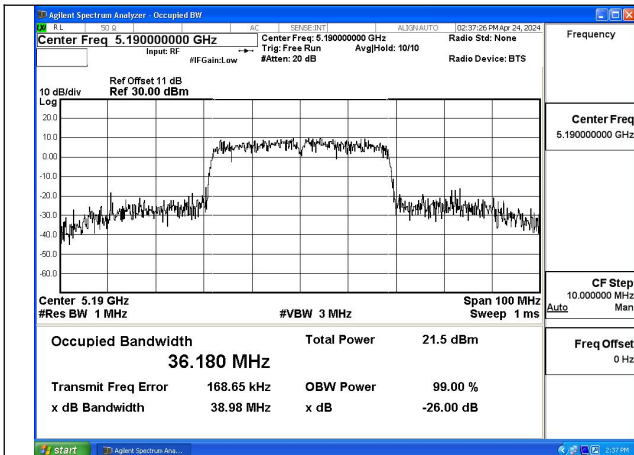

Test Mode: 802.11ac VHT40

Mode:802.11ac VHT40 Frequency:5190MHz
Ant:Chain0