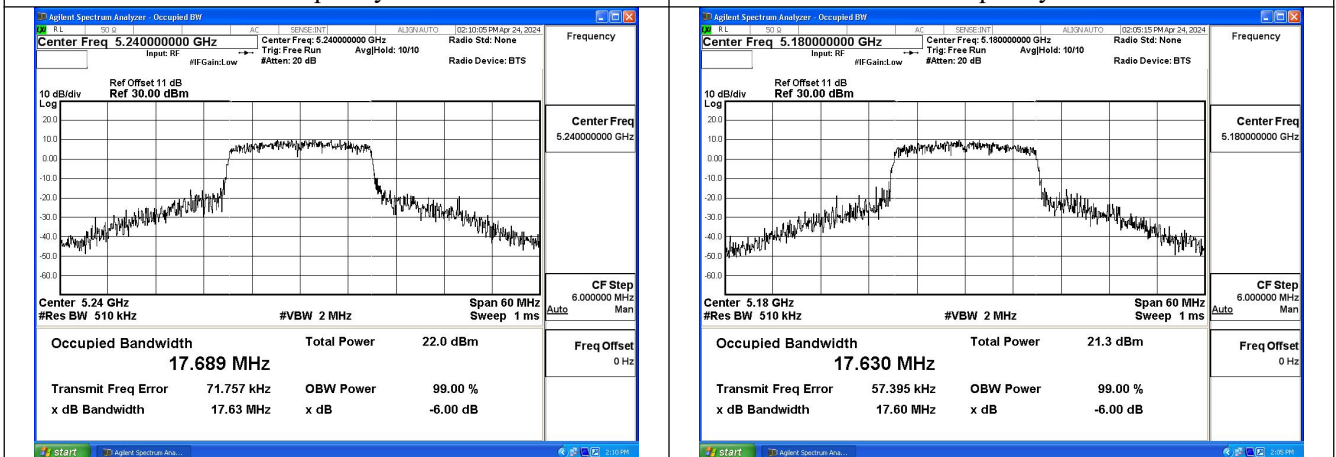

Mode:802.11n HT20 Frequency:5240MHz Ant:Chain0

Mode:802.11n HT20 Frequency:5180MHz Ant:Chain1