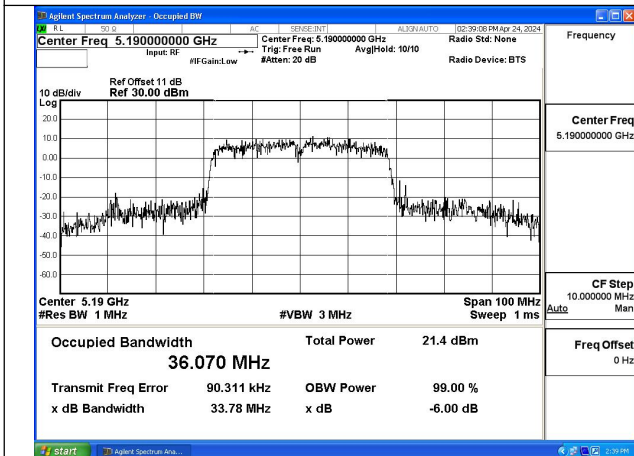

Mode:802.11ac VHT40 Frequency:5190MHz
Ant:Chain1