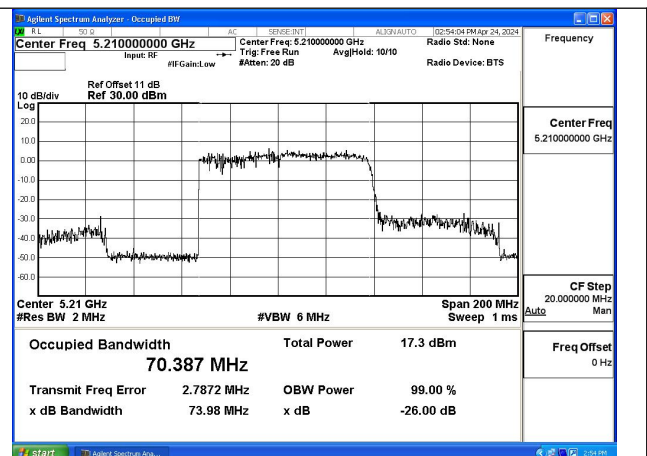

Test Mode: 802.11ac VHT80

Mode:802.11ac VHT80 Frequency:5210MHz
Ant:Chain0

Mode:802.11ac VHT80 Frequency:5210MHz
Ant:Chain1

Occupied Bandwidth

Offset 21dB = Attenuator + Temporary antenna connector loss + Cable loss