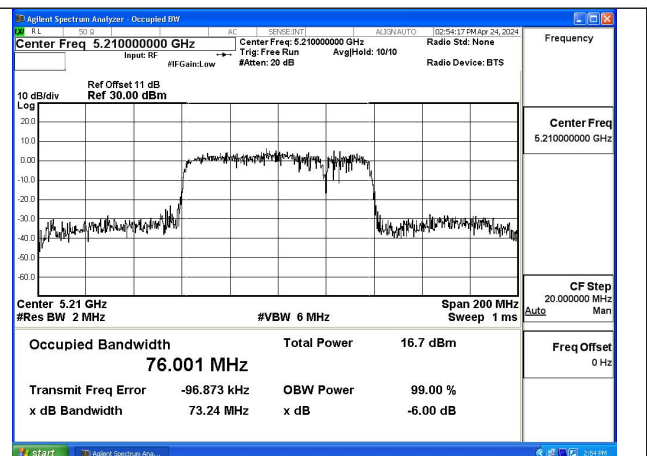

Mode:802.11ac VHT40 Frequency:5230MHz
Ant:Chain0

Mode:802.11ac VHT40 Frequency:5190MHz
Ant:Chain1

Mode:802.11ac VHT40 Frequency:5230MHz
Ant:Chain1

Test Mode: 802.11ac VHT80

Mode:802.11ac VHT80 Frequency:5210MHz
Ant:Chain0

Mode:802.11ac VHT80 Frequency:5210MHz
Ant:Chain1