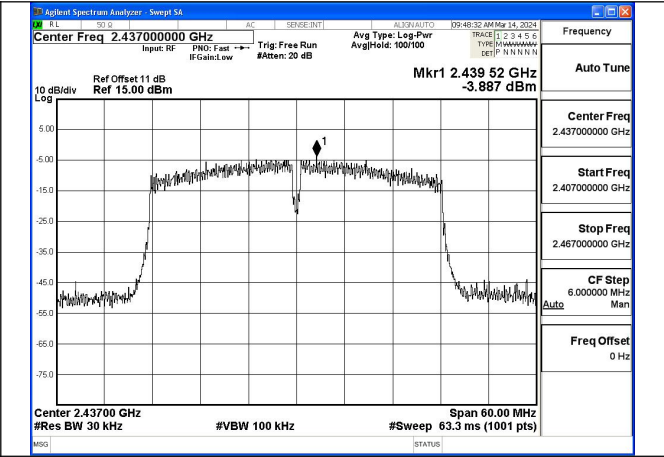

Test Mode: 802.11n HT40