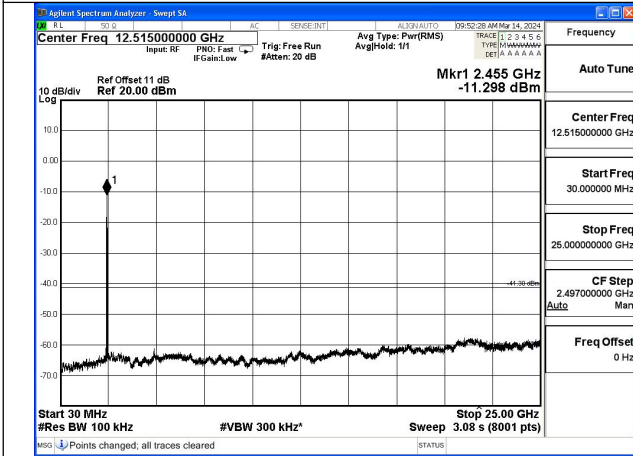

Mode:802.11n HT40 Frequency:2452MHz Ant:Chain0