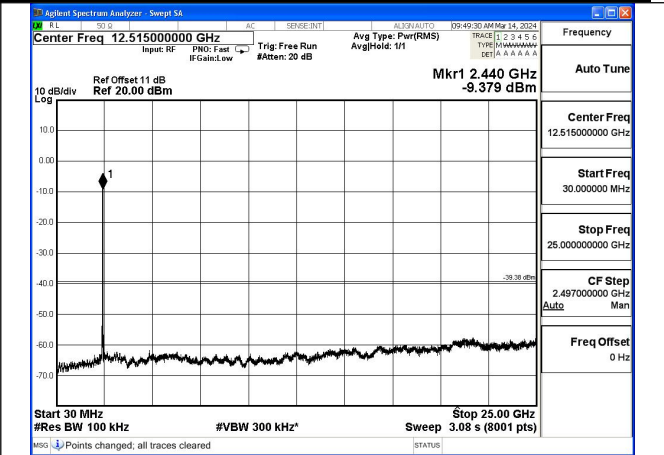

Mode:802.11n HT40 Frequency:2437MHz Ant:Chain0