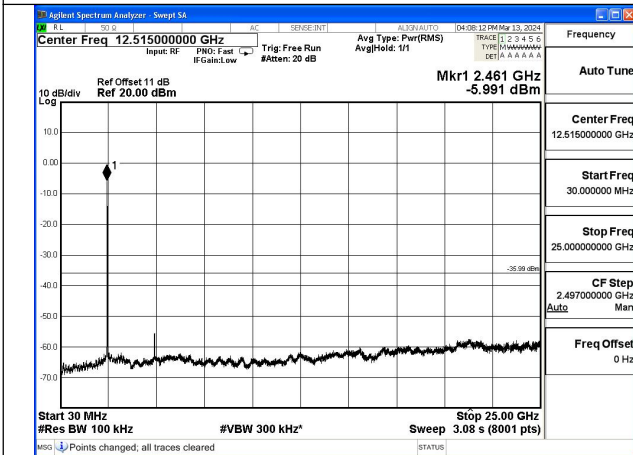

Mode:802.11g Frequency:2462MHz Ant:Chain0