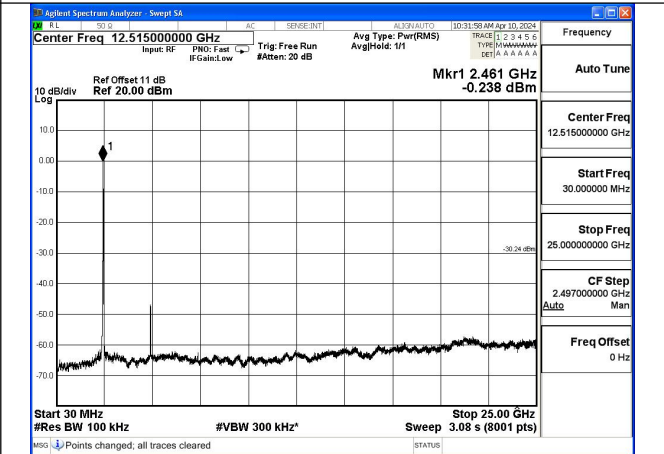

Test Mode: 802.11g

Mode:802.11g Frequency:2412MHz Ant:Chain0

Mode:802.11g Frequency:2437MHz Ant:Chain0

Mode:802.11g Frequency:2462MHz Ant:Chain0

Mode:802.11g Frequency:2412MHz Ant:Chain1

Mode:802.11g Frequency:2437MHz Ant:Chain1