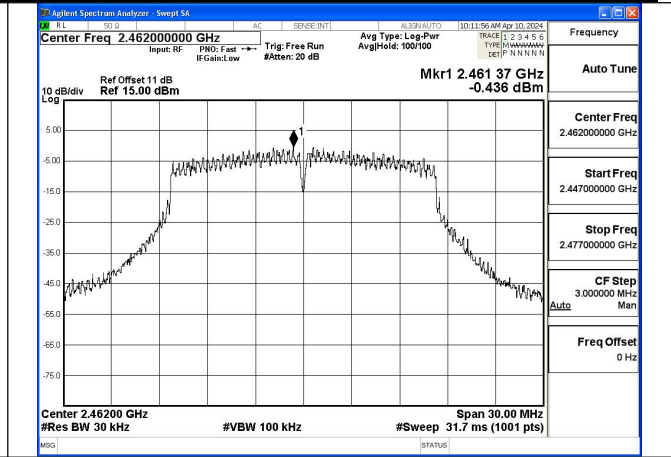

Mode:802.11g Frequency:2437MHz Ant:Chain1

Mode:802.11g Frequency:2462MHz Ant:Chain1

Test Mode: 802.11n HT20

Mode:802.11n HT20 Frequency:2412MHz Ant:Chain0

Mode:802.11n HT20 Frequency:2437MHz Ant:Chain0

Mode:802.11n HT20 Frequency:2462MHz Ant:Chain0