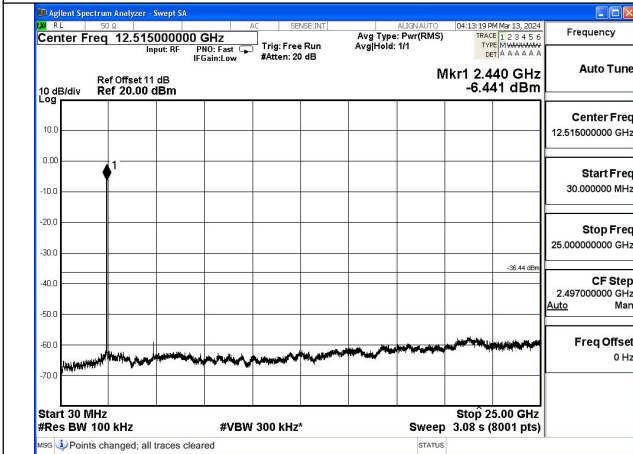

Test Mode: 802.11g

Mode:802.11g Frequency:2412MHz Ant:Chain0

Mode:802.11g Frequency:2437MHz Ant:Chain0

Mode:802.11g Frequency:2462MHz Ant:Chain0

Mode:802.11g Frequency:2412MHz Ant:Chain1

Mode:802.11g Frequency:2437MHz Ant:Chain1