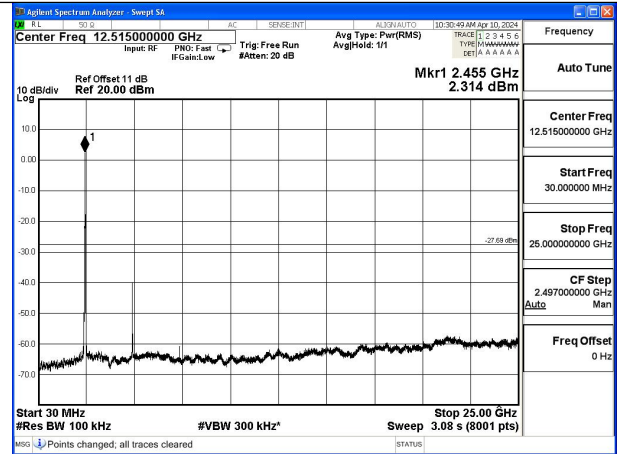

Mode:802.11b Frequency:2412MHz Ant:Chain1