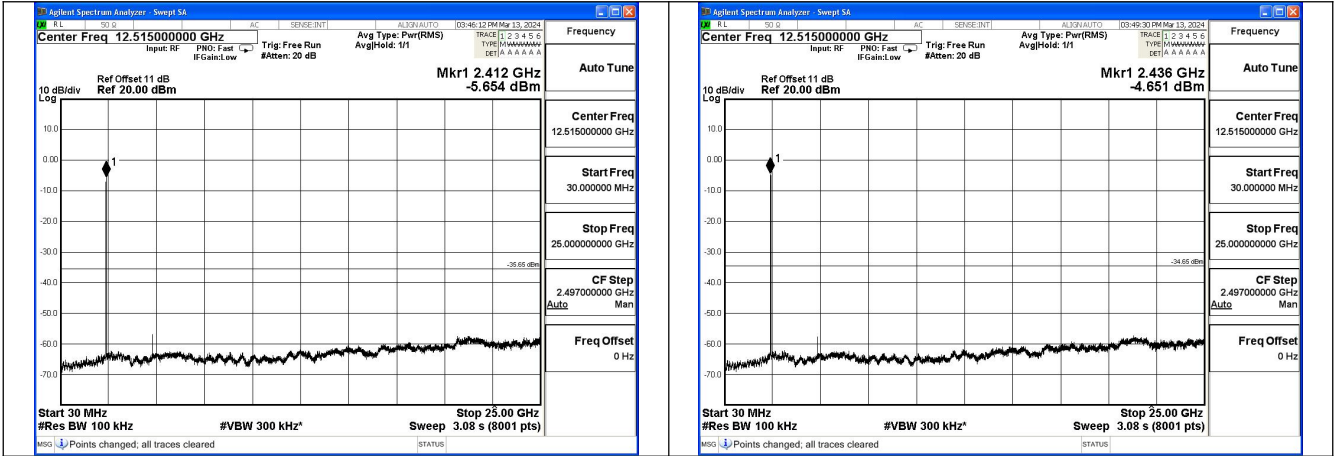

Mode:802.11n HT40 Frequency:2437MHz Ant:Chain0

Mode:802.11n HT40 Frequency:2452MHz Ant:Chain0

Mode:802.11n HT40 Frequency:2422MHz Ant:Chain1

Conducted Out of band emission measurement

Test Mode: 802.11b

Mode:802.11b Frequency:2412MHz Ant:Chain0

Mode:802.11b Frequency:2437MHz Ant:Chain0

Mode:802.11b Frequency:2462MHz Ant:Chain0

Mode:802.11b Frequency:2412MHz Ant:Chain1

Mode:802.11b Frequency:2437MHz Ant:Chain1

Mode:802.11b Frequency:2462MHz Ant:Chain1