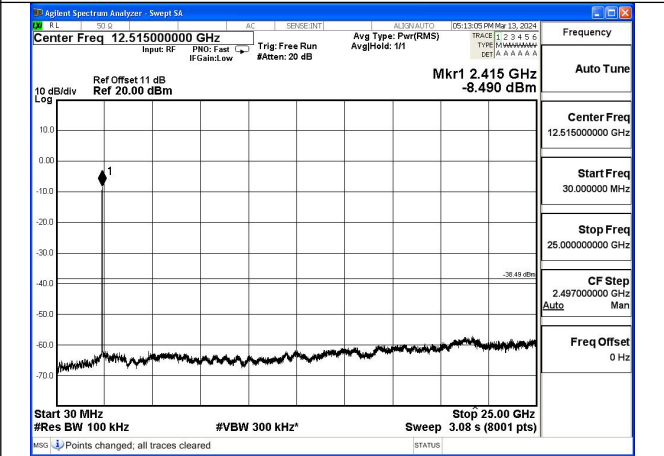

Mode:802.11n HT20 Frequency:2412MHz Ant:Chain1