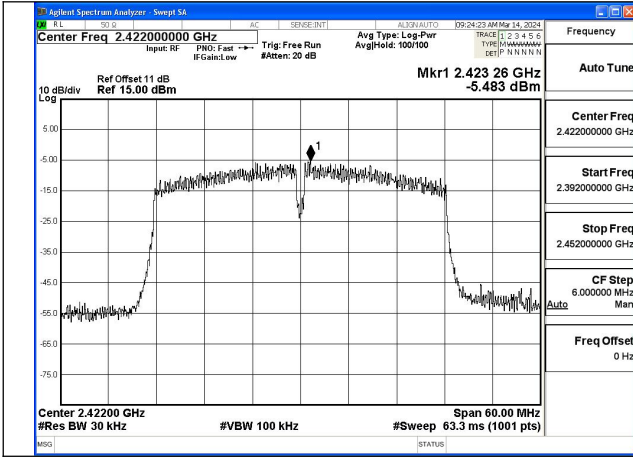

Test Mode: 802.11n HT40