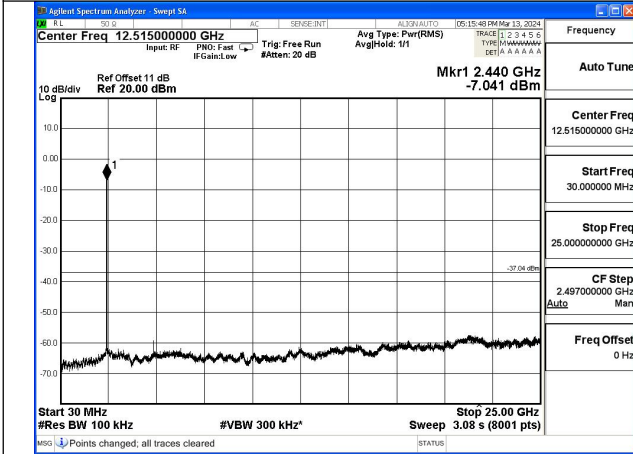

Mode:802.11n HT20 Frequency:2437MHz Ant:Chain1

Test Mode: 802.11n HT40