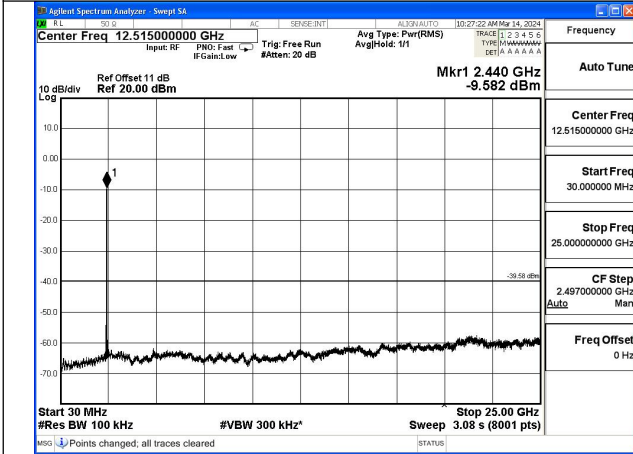

Mode:802.11n HT40 Frequency:2437MHz Ant:Chain1