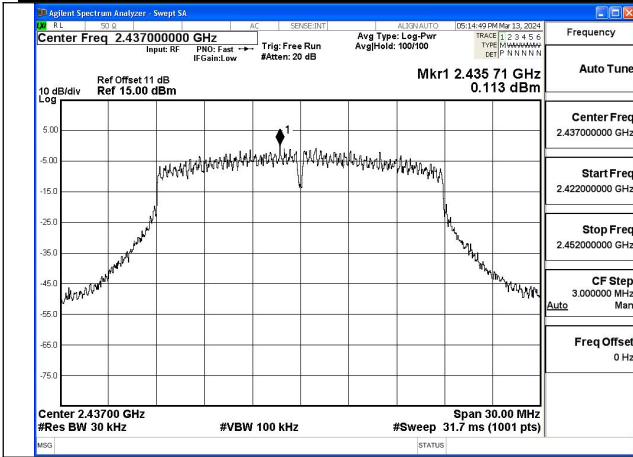

Mode:802.11n HT20 Frequency:2437MHz Ant:Chain1