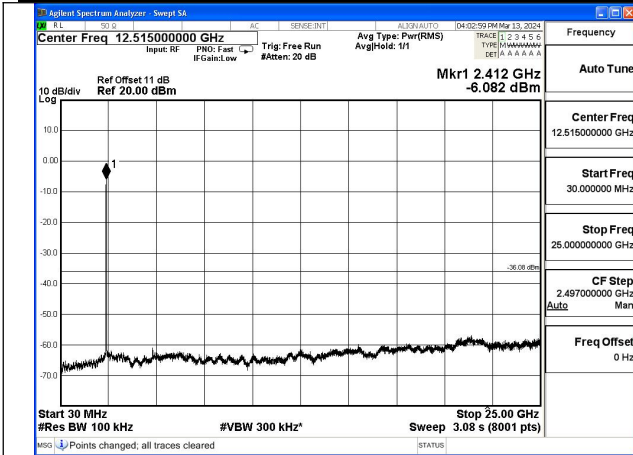

Mode:802.11g Frequency:2412MHz Ant:Chain0