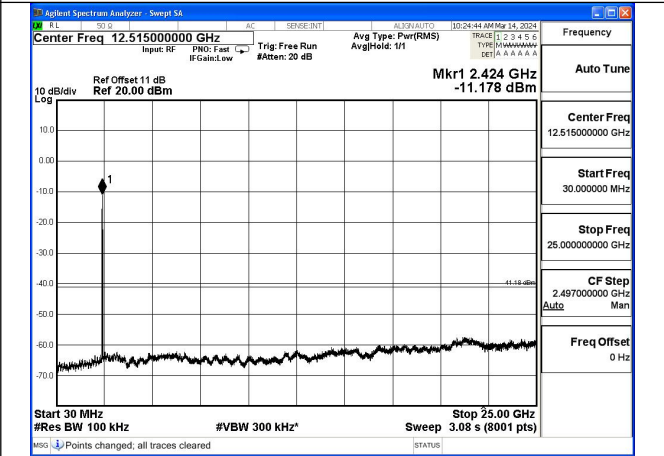

Mode:802.11n HT40 Frequency:2422MHz Ant:Chain1