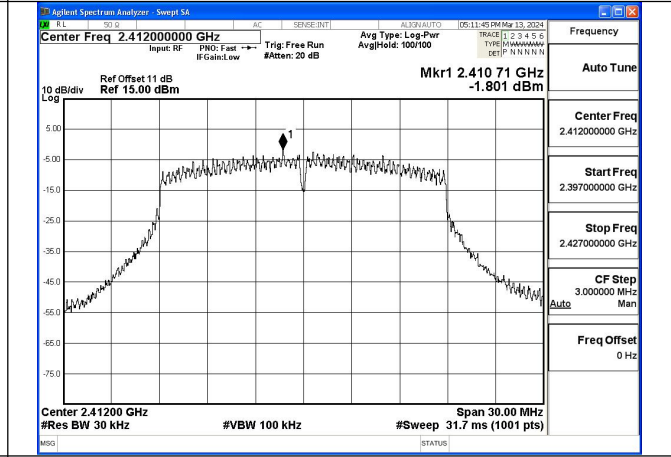

Mode:802.11g Frequency:2437MHz Ant:Chain1

Mode:802.11g Frequency:2462MHz Ant:Chain1

Test Mode: 802.11n HT20

Mode:802.11n HT20 Frequency:2412MHz Ant:Chain0

Mode:802.11n HT20 Frequency:2437MHz Ant:Chain0

Mode:802.11n HT20 Frequency:2462MHz Ant:Chain0