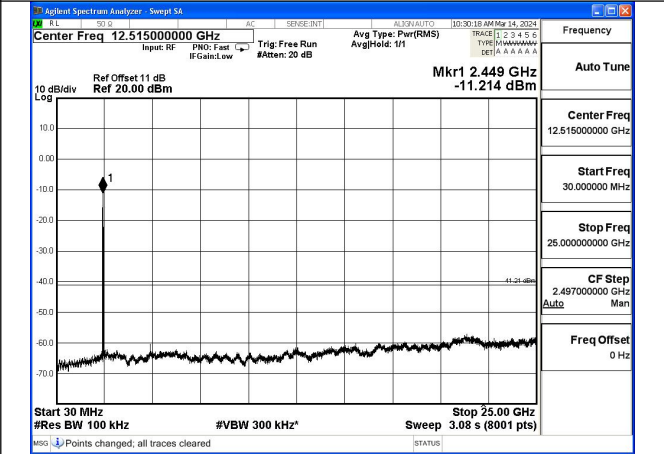

Mode:802.11n HT40 Frequency:2452MHz Ant:Chain1