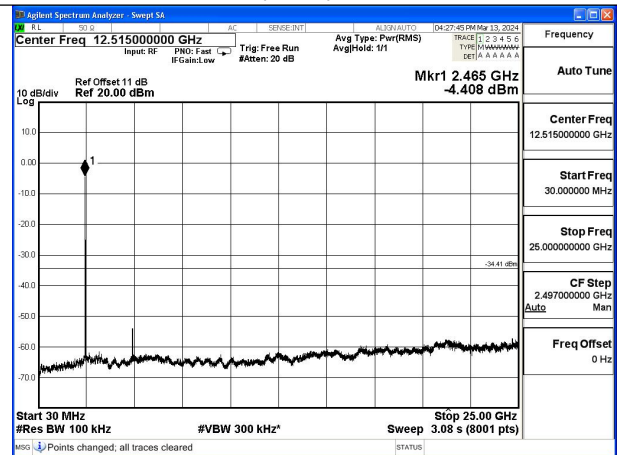

Mode:802.11b Frequency:2437MHz Ant:Chain0

Mode:802.11b Frequency:2462MHz Ant:Chain0

Mode:802.11b Frequency:2412MHz Ant:Chain1

Mode:802.11b Frequency:2437MHz Ant:Chain1

Mode:802.11b Frequency:2462MHz Ant:Chain1

Test Mode: 802.11g

Mode:802.11g Frequency:2412MHz Ant:Chain0

Mode:802.11g Frequency:2437MHz Ant:Chain0

Mode:802.11g Frequency:2462MHz Ant:Chain0

Mode:802.11g Frequency:2412MHz Ant:Chain1

Mode:802.11g Frequency:2437MHz Ant:Chain1