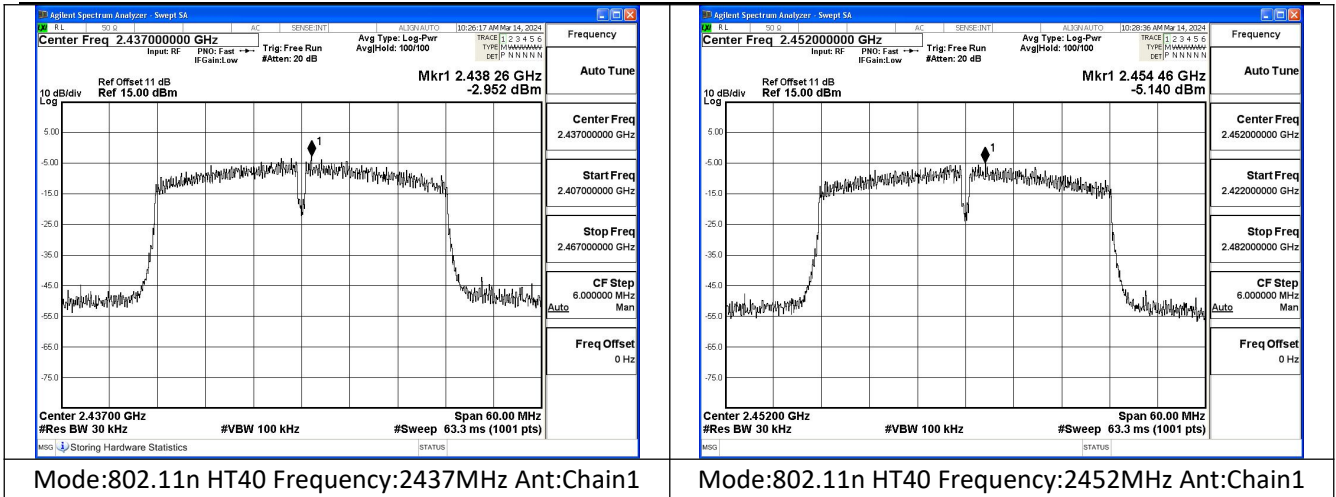

Mode:802.11n HT20 Frequency:2412MHz Ant:Chain1

Mode:802.11n HT20 Frequency:2437MHz Ant:Chain1

Mode:802.11n HT20 Frequency:2462MHz Ant:Chain1

Test Mode: 802.11n HT40

Mode:802.11n HT40 Frequency:2422MHz Ant:Chain0

Mode:802.11n HT40 Frequency:2437MHz Ant:Chain0

Mode:802.11n HT40 Frequency:2452MHz Ant:Chain0

Mode:802.11n HT40 Frequency:2422MHz Ant:Chain1

Conducted Out of band emission measurement

Test Mode: 802.11b

Mode:802.11b Frequency:2412MHz Ant:Chain0