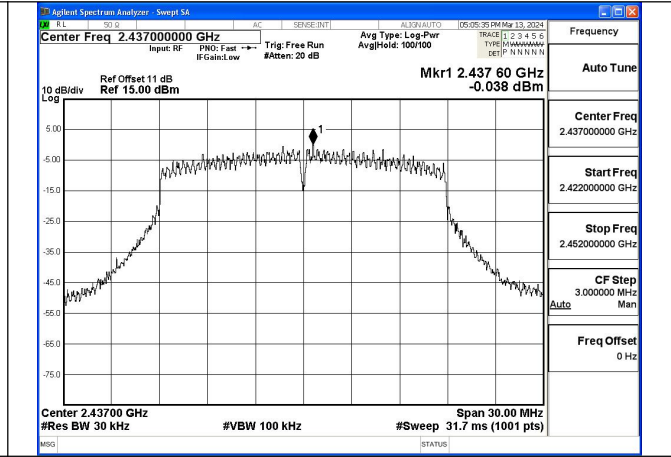

Mode:802.11g Frequency:2437MHz Ant:Chain1

Mode:802.11g Frequency:2462MHz Ant:Chain1

Test Mode: 802.11n HT20

Mode:802.11n HT20 Frequency:2412MHz Ant:Chain0

Mode:802.11n HT20 Frequency:2437MHz Ant:Chain0

Mode:802.11n HT20 Frequency:2462MHz Ant:Chain0