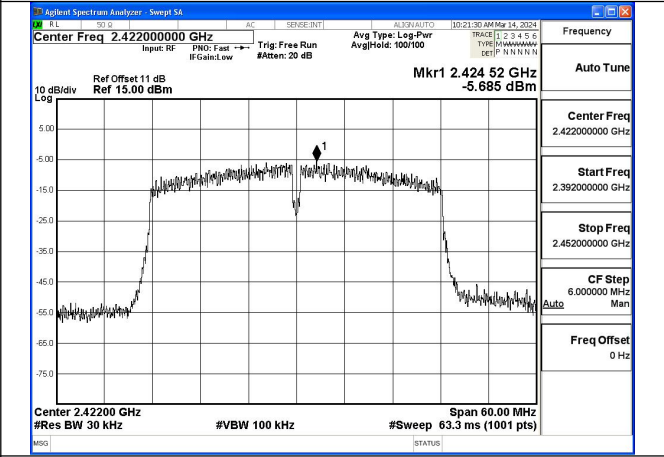

Mode:802.11n HT40 Frequency:2437MHz Ant:Chain0

Mode:802.11n HT40 Frequency:2452MHz Ant:Chain0

Mode:802.11n HT40 Frequency:2422MHz Ant:Chain1

Conducted Out of band emission measurement

Test Mode: 802.11b

Mode:802.11b Frequency:2412MHz Ant:Chain0