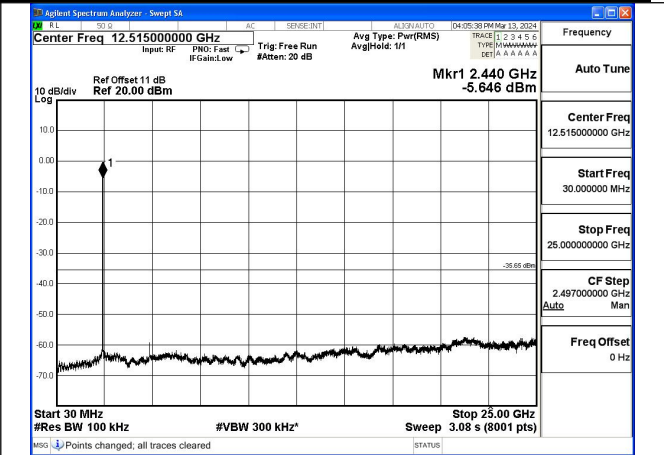

Mode:802.11g Frequency:2437MHz Ant:Chain0