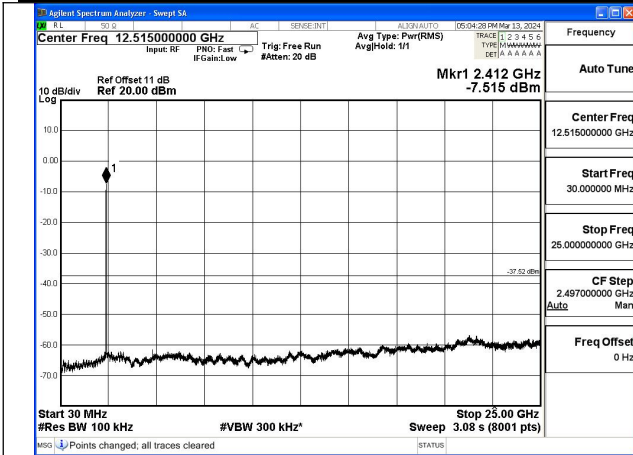

Mode:802.11n HT20 Frequency:2412MHz Ant:Chain0