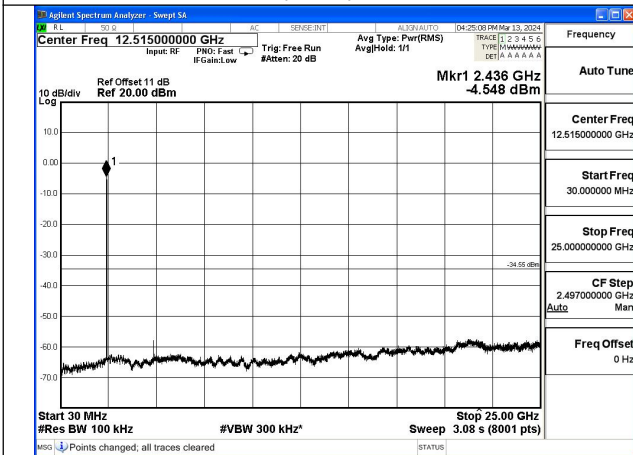

Mode:802.11b Frequency:2437MHz Ant:Chain1