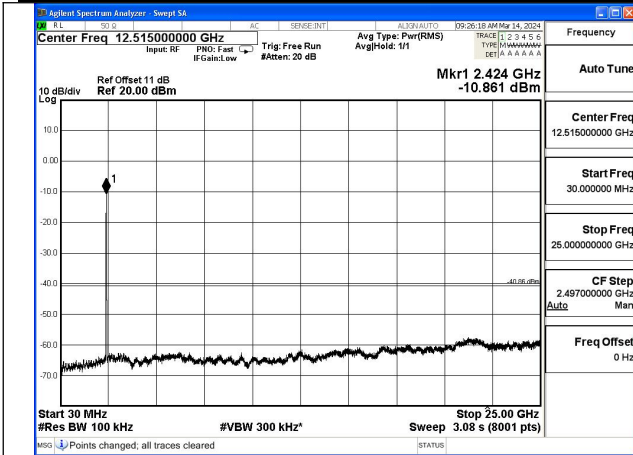

Mode:802.11n HT40 Frequency:2422MHz Ant:Chain0