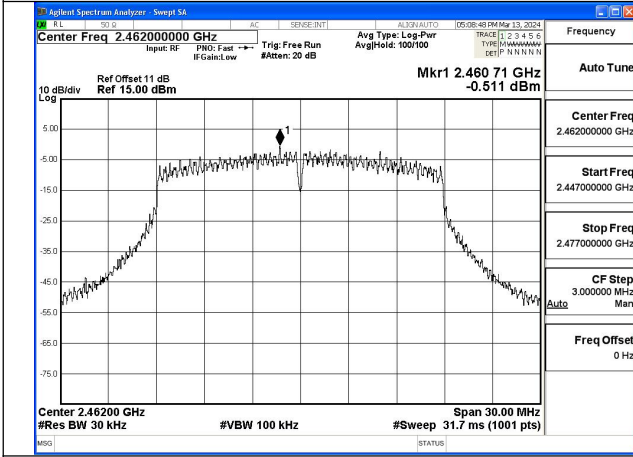

Mode:802.11g Frequency:2437MHz Ant:Chain1

Mode:802.11g Frequency:2462MHz Ant:Chain1

Test Mode: 802.11n HT20

Mode:802.11n HT20 Frequency:2412MHz Ant:Chain0

Mode:802.11n HT20 Frequency:2437MHz Ant:Chain0

Mode:802.11n HT20 Frequency:2462MHz Ant:Chain0