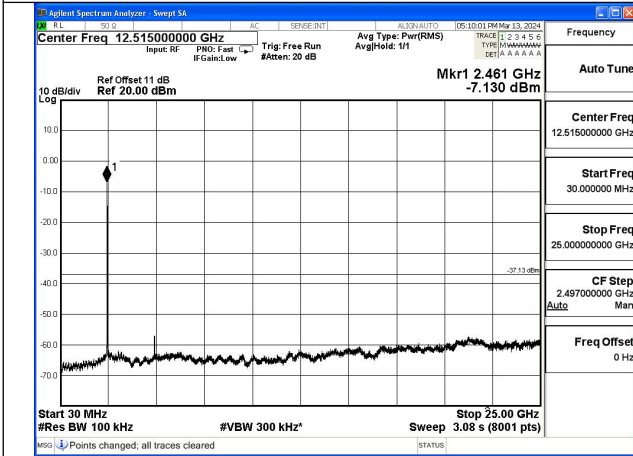

Mode:802.11n HT20 Frequency:2462MHz Ant:Chain0