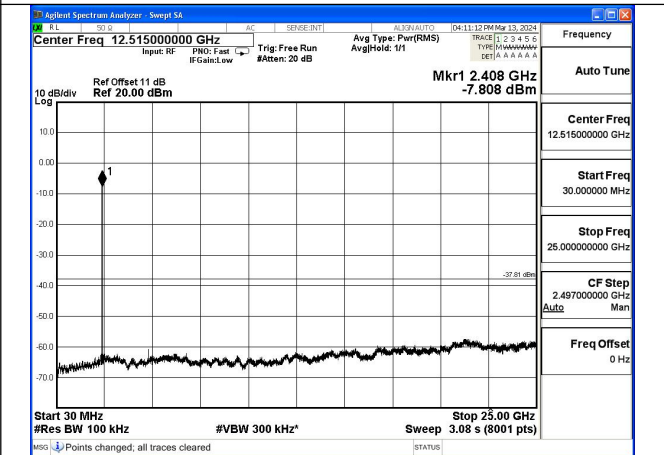

Test Mode: 802.11g

Mode:802.11g Frequency:2412MHz Ant:Chain0

Mode:802.11g Frequency:2437MHz Ant:Chain0

Mode:802.11g Frequency:2462MHz Ant:Chain0

Mode:802.11g Frequency:2412MHz Ant:Chain1

Mode:802.11g Frequency:2437MHz Ant:Chain1