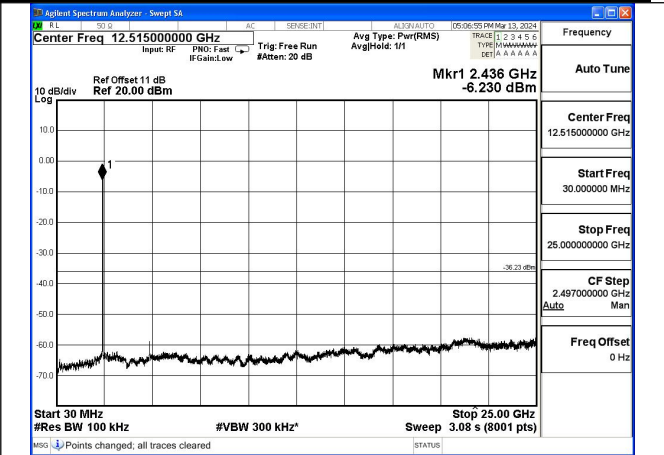

Mode:802.11n HT20 Frequency:2437MHz Ant:Chain0