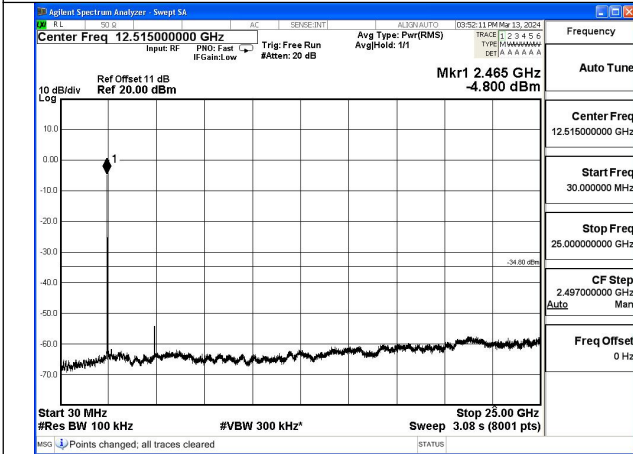

Mode:802.11b Frequency:2462MHz Ant:Chain0