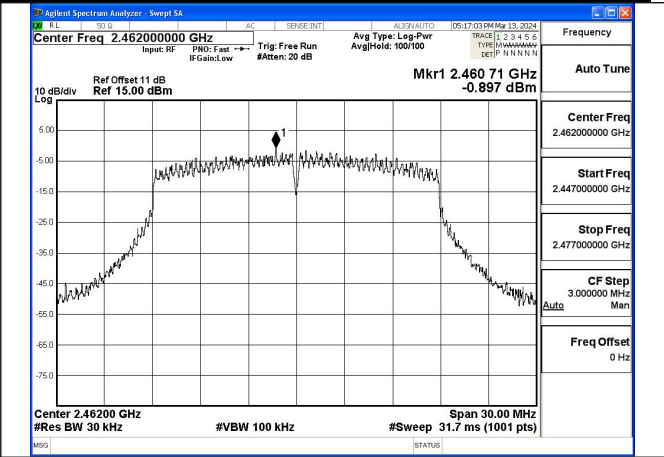

Mode:802.11n HT20 Frequency:2462MHz Ant:Chain1