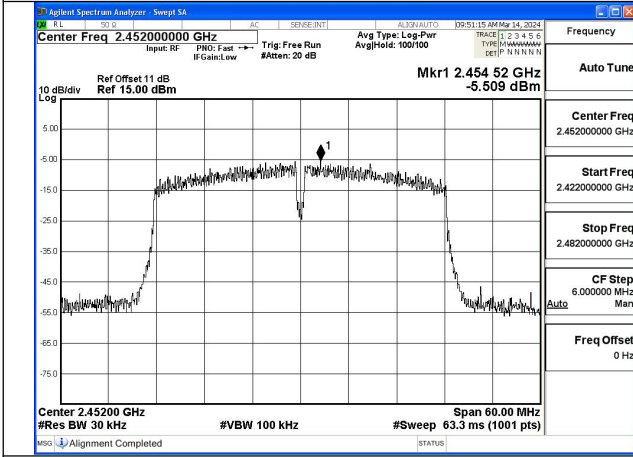

Mode:802.11n HT40 Frequency:2437MHz Ant:Chain0

Mode:802.11n HT40 Frequency:2452MHz Ant:Chain0

Mode:802.11n HT40 Frequency:2422MHz Ant:Chain1

Conducted Out of band emission measurement

Test Mode: 802.11b

Mode:802.11b Frequency:2412MHz Ant:Chain0