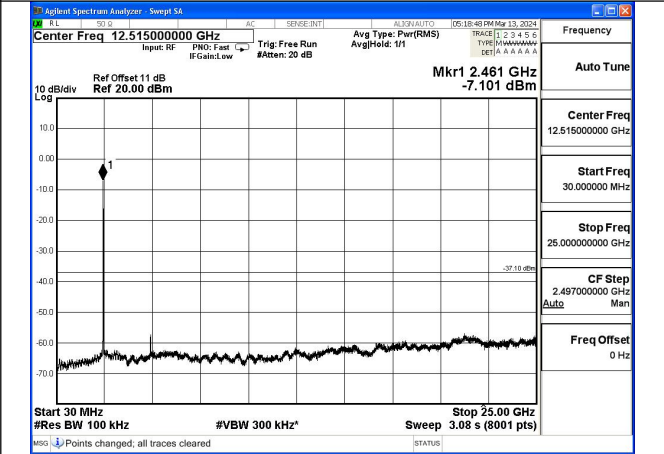

Mode:802.11n HT20 Frequency:2462MHz Ant:Chain1

Test Mode: 802.11n HT40