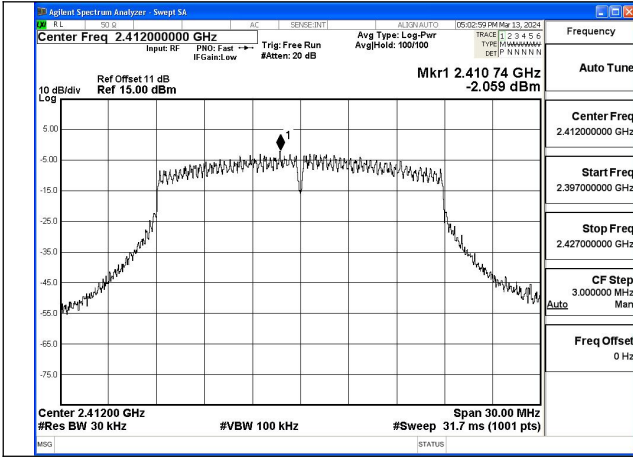

Mode:802.11g Frequency:2437MHz Ant:Chain1

Mode:802.11g Frequency:2462MHz Ant:Chain1

Test Mode: 802.11n HT20

Mode:802.11n HT20 Frequency:2412MHz Ant:Chain0

Mode:802.11n HT20 Frequency:2437MHz Ant:Chain0

Mode:802.11n HT20 Frequency:2462MHz Ant:Chain0