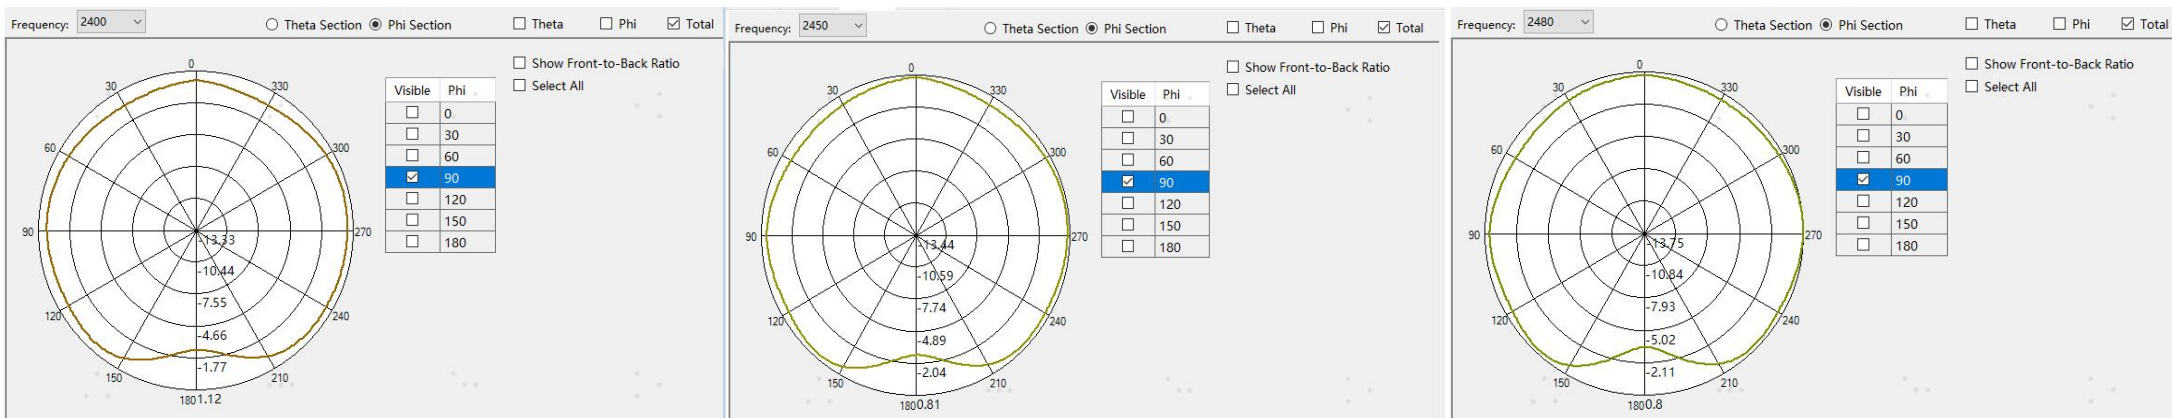

MWH412B

HYT7.070.2592-ANT details

WIFI1:

	CH	Efficiency(%)	Gain(dBi)
2.4G	L	70	2.0
	M	68	1.0
	H	69	1.0
5G	L	73	2.5
	M	77	2.0
	H	63	1.0

WiFi1

WiFi 2.4G:

L

M

H

Theta Section

Phi Section

WiFi 5G:

L

M

H

Theta Section