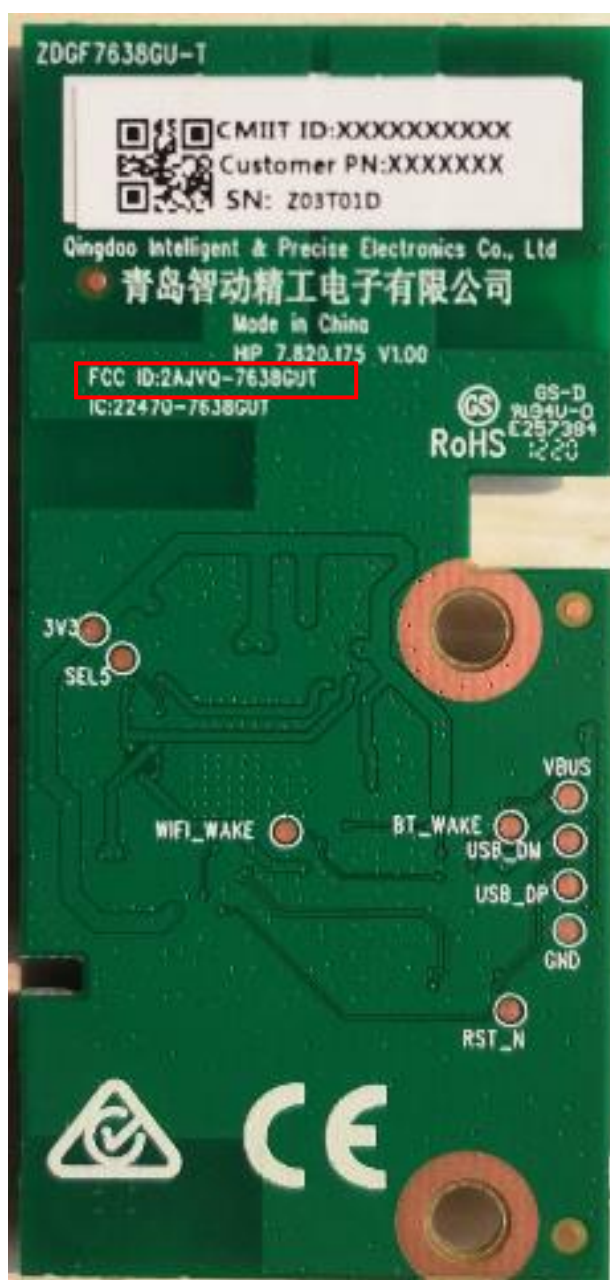

FCC ID: 2AJVQ-7638GUT

The 2AJVQ is “grantee code”; “-7638GUT” is product code (Max. 14).

The “FCC ID: 2AJVQ-7638GUT” is about to print on the bottom layer of the module.

IC: 22470-7638GUT

The “22470” is “company number”; “7638GUT” is “unique product number” which consists at most 11 characters (chosen from A-Z, 0-9)

The “IC: 22470-7638GUT” is about to print on the bottom layer of the module.