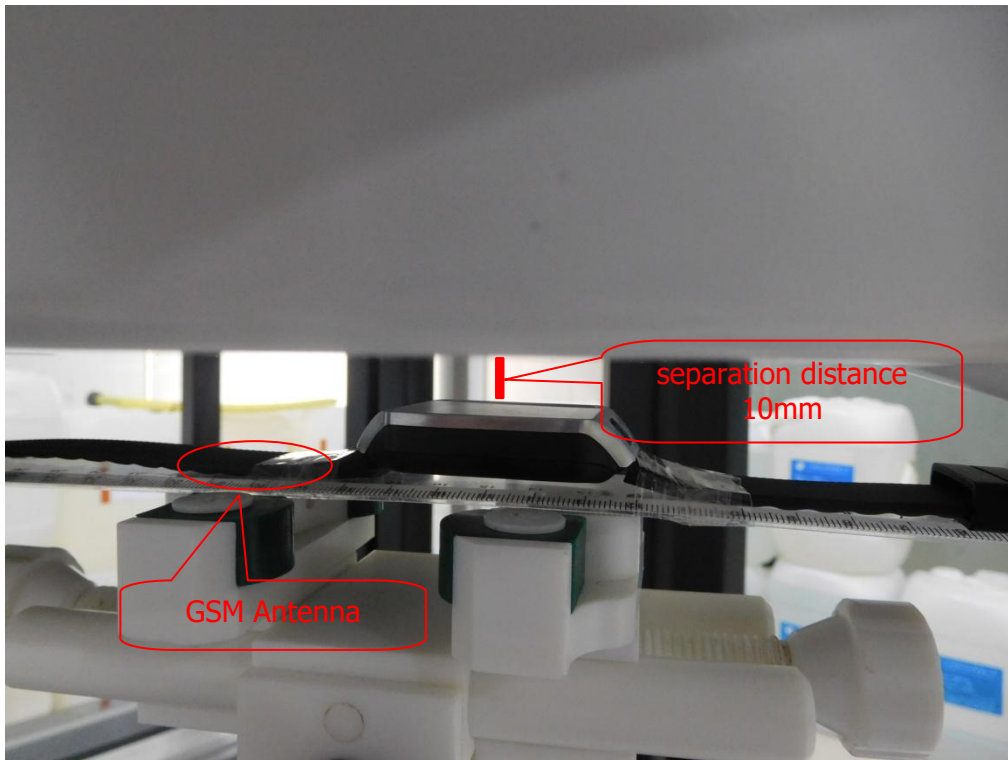

## SW200\_SAR Setup photo

Face to mouth (separation distance is 10mm)

wrist (separation distance is 0mm, without watchband)