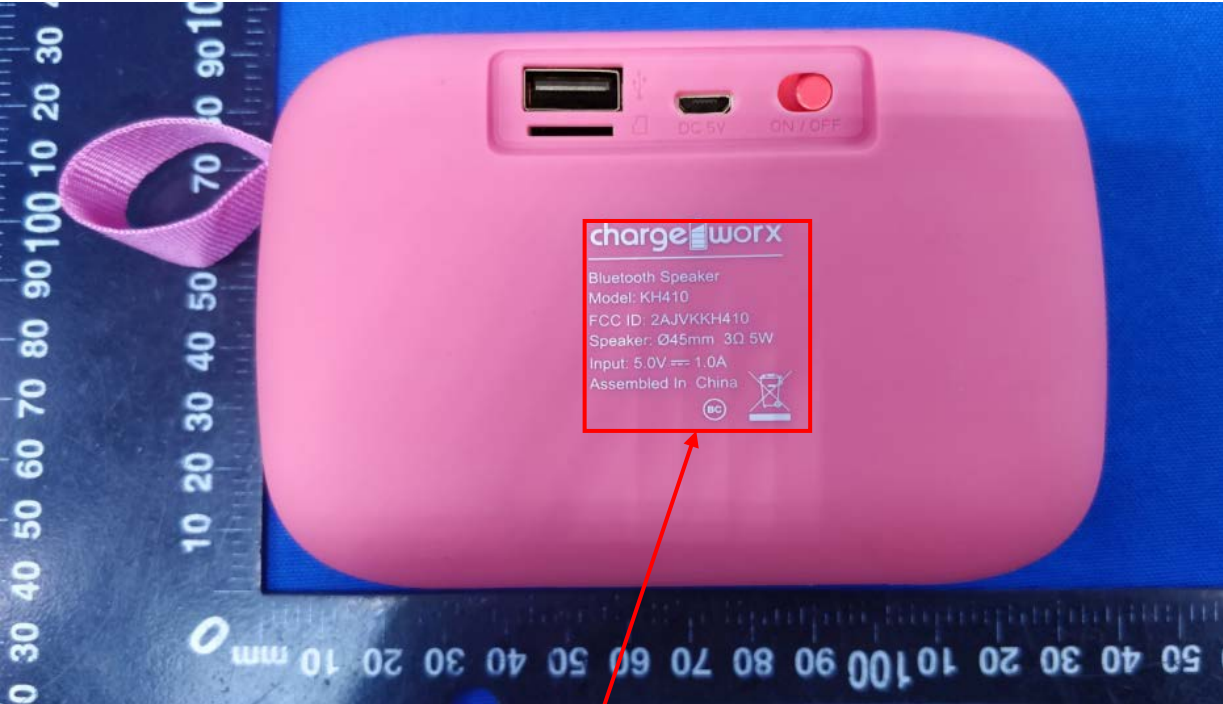

Label Artwork and Location

Model: KH410

Label:

Size: L*W=27*26.6mm

Location