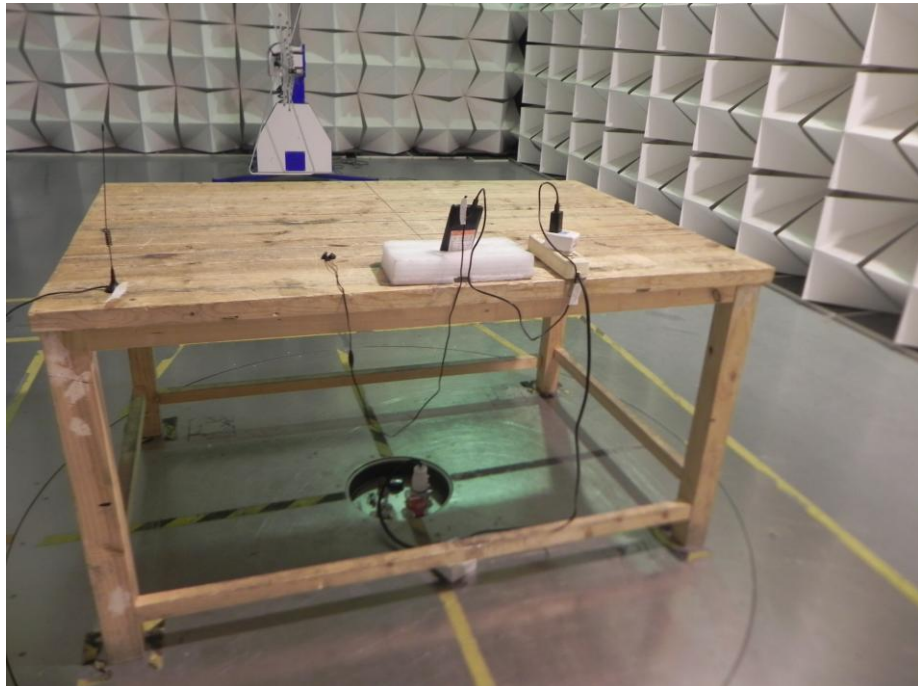

## Appendix WTS16S0961021E\_Photo

---

**2G/3G/4G Setup photo FCC ID: 2AJVK-SP4514**

**Photograph - Spurious Emissions Radiated Test Setup**

Below 30MHz Test Site 2#

For 30MHz-1000MHz Test Site 2#

## Appendix WTS16S0961021E\_Photo

---

For Above 1GHz Test Site 1#