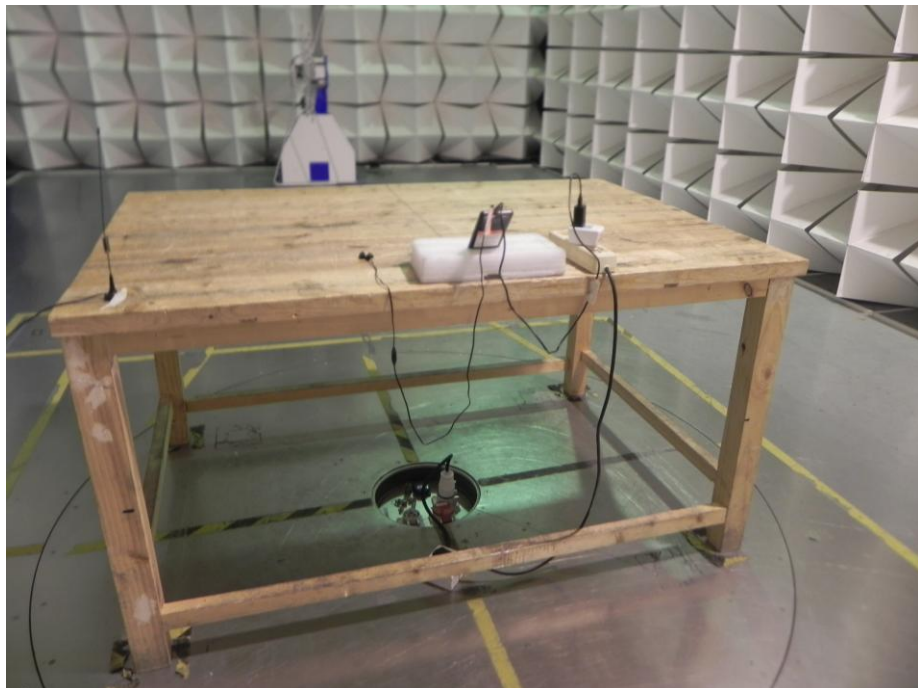

Appendix WTS16S0960994E_Photos

2G/3G Setup photo FCC ID: 2AJVK-SP4513

Photograph - Spurious Emissions Radiated Test Setup

Below 30MHz Test Site 2#

For 30MHz-1000MHz Test Site 2#

Appendix WTS16S0960994E_Photos

For Above 1GHz Test Site 1#