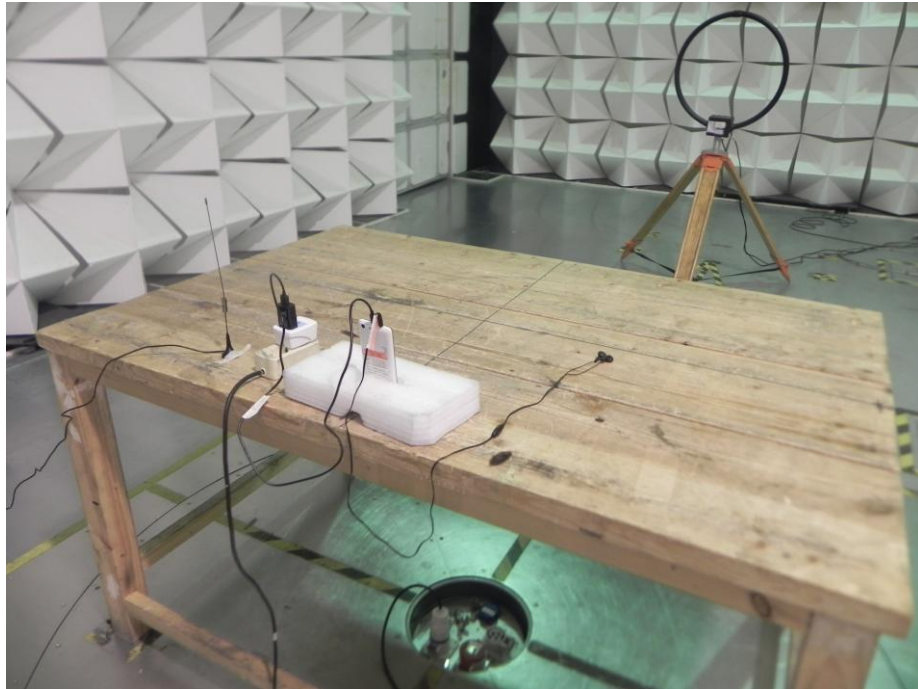

Appendix WTS16S0960987E_Photos

2G/3G Setup photo FCC ID: 2AJVK-SP4013

Photograph - Spurious Emissions Radiated Test Setup

Below 30MHz Test Site 2#

For 30MHz-1000MHz Test Site 2#

Appendix WTS16S0960987E_Photos