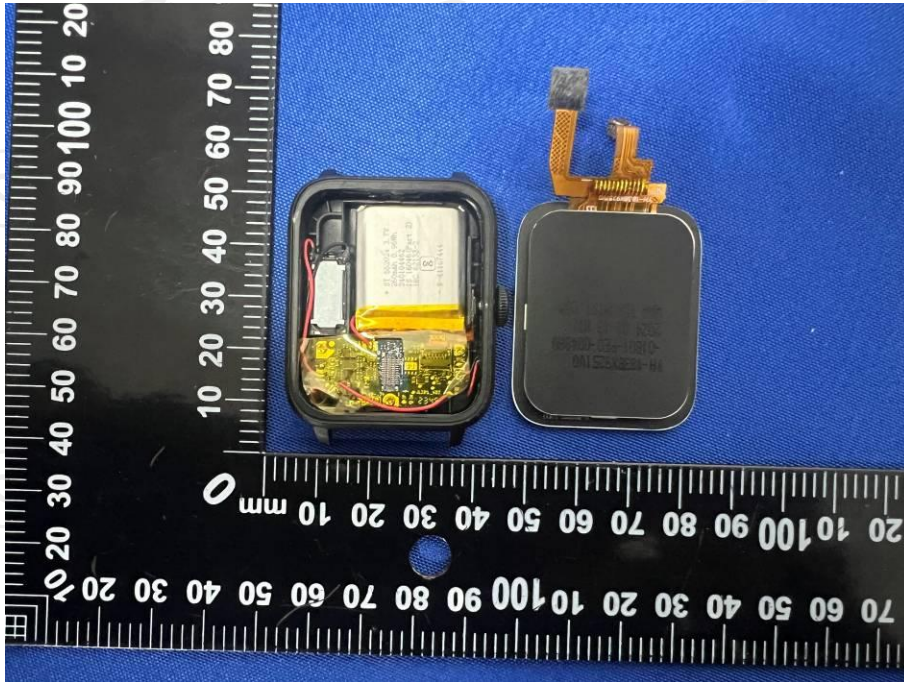

Dwell NVNT 3-DH5 2441MHz One Burst

Dwell NVNT 3-DH5 2441MHz Accumulated

Appendix B: Photographs of Test Setup

Product: Smart Watch
Model: 3PLUS VIBE FIT
Radiated Emission

Conducted Emission

Appendix C: Photographs of EUT
Product: Smart Watch
Model: 3PLUS VIBE FIT
External Photos

Product: Smart Watch
Model: 3PLUS VIBE FIT
Internal Photos

*****END OF REPORT*****