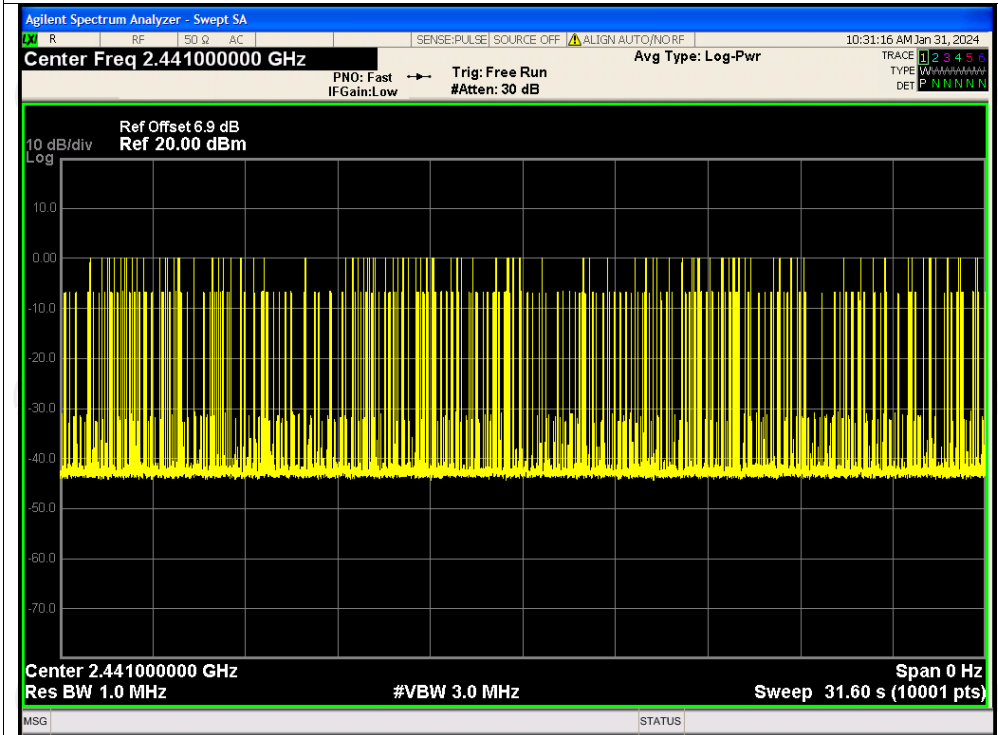

Dwell NVNT 3-DH5 2441MHz One Burst

Dwell NVNT 3-DH5 2441MHz Accumulated

Appendix B: Photographs of Test Setup

Product: Smart Watch
Model: 3PLUS VIBE FIT
Radiated Emission

Conducted Emission

Appendix C: Photographs of EUT
Product: Smart Watch
Model: 3PLUS VIBE FIT
External Photos

Product: Smart Watch
Model: 3PLUS VIBE FIT
Internal Photos

*****END OF REPORT*****