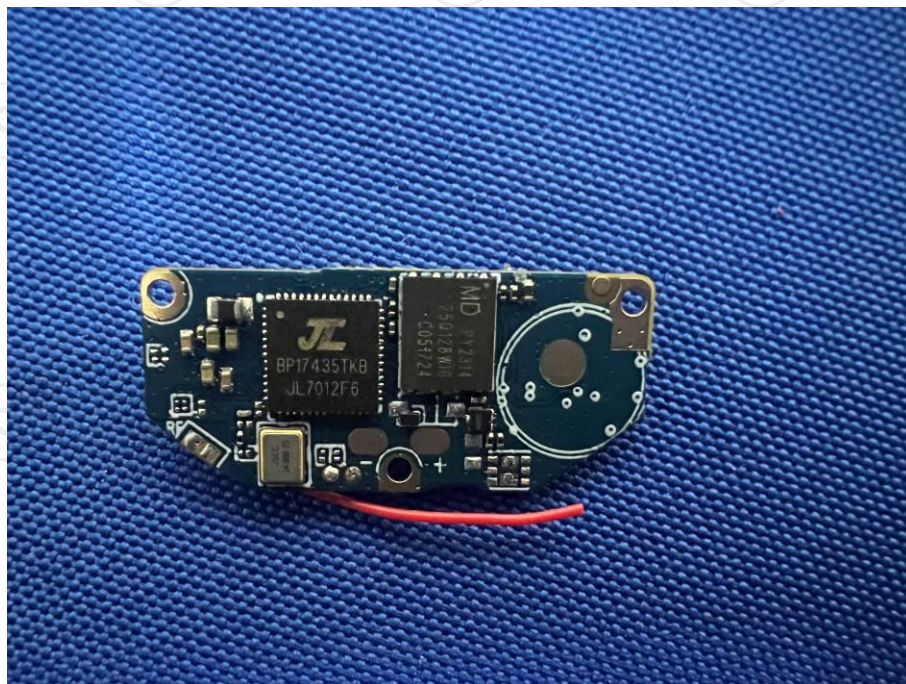

Dwell NVNT 3-DH5 2441MHz One Burst

Dwell NVNT 3-DH5 2441MHz Accumulated

Appendix B: Photographs of Test Setup

Product: Smart Watch
Model: 3PLUS VIBE FIT
Radiated Emission

Conducted Emission

Appendix C: Photographs of EUT
Product: Smart Watch
Model: 3PLUS VIBE FIT
External Photos

Product: Smart Watch
Model: 3PLUS VIBE FIT
Internal Photos

*****END OF REPORT*****