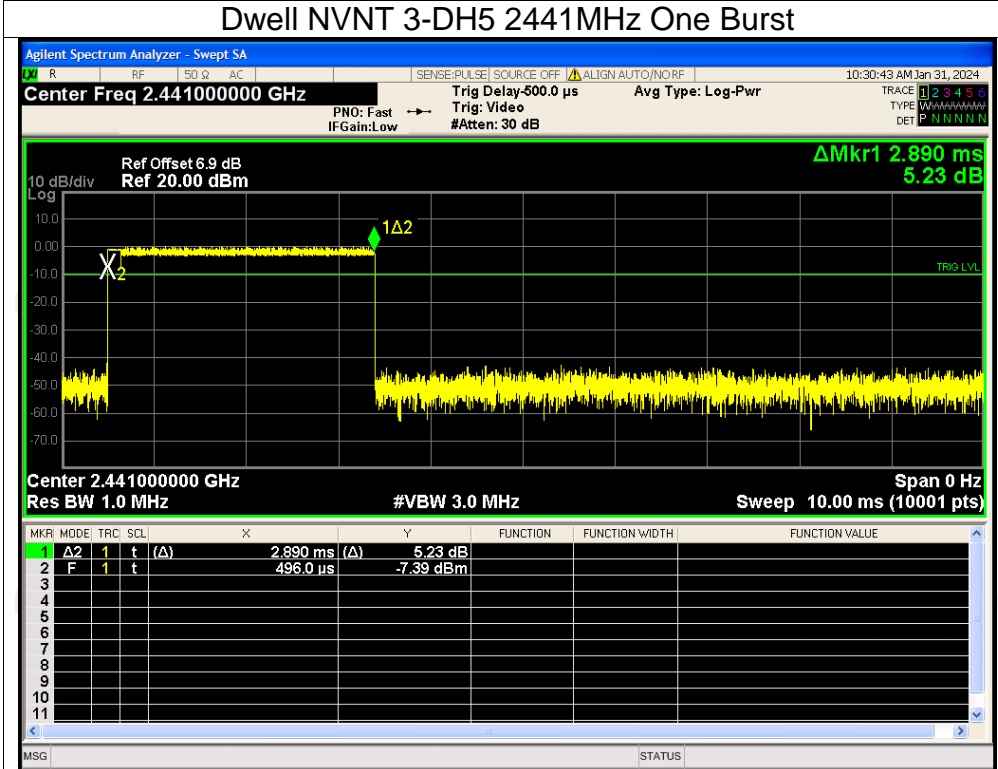

Dwell NVNT 3-DH5 2441MHz One Burst

Dwell NVNT 3-DH5 2441MHz Accumulated

Appendix B: Photographs of Test Setup

Product: Smart Watch
Model: 3PLUS VIBE FIT
Radiated Emission

Conducted Emission

Appendix C: Photographs of EUT
Product: Smart Watch
Model: 3PLUS VIBE FIT
External Photos

Product: Smart Watch
Model: 3PLUS VIBE FIT
Internal Photos

*****END OF REPORT*****