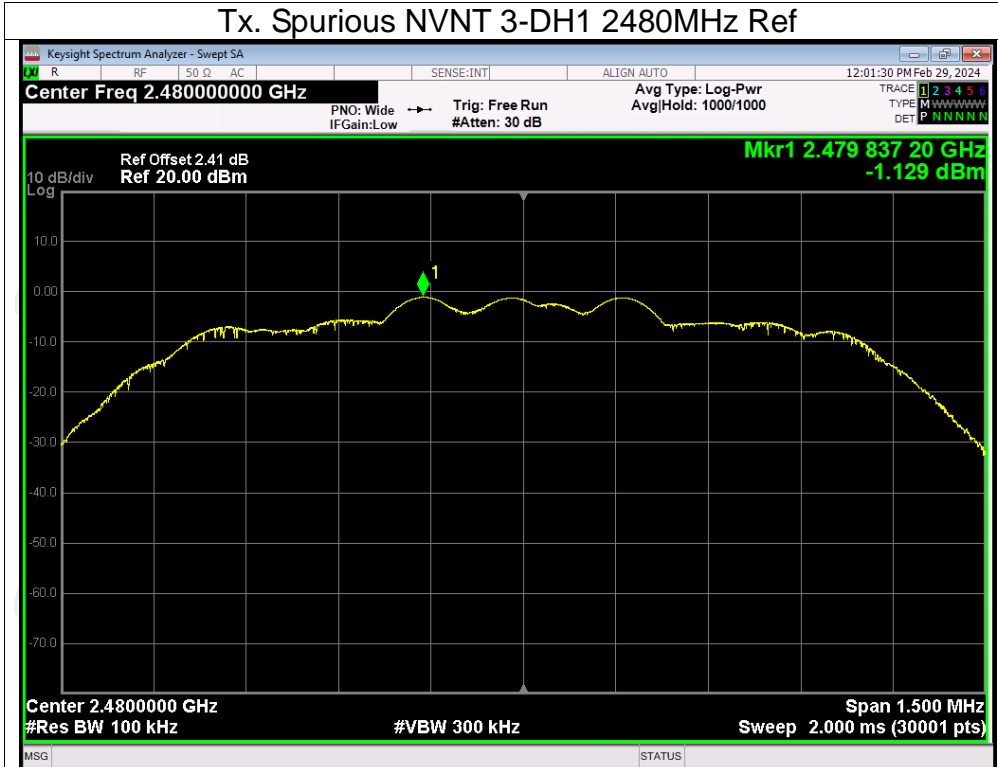

Tx. Spurious NVNT 3-DH1 2402MHz Ref

Tx. Spurious NVNT 3-DH1 2402MHz Emission

Tx. Spurious NVNT 3-DH1 2441MHz Ref

Tx. Spurious NVNT 3-DH1 2441MHz Emission

Tx. Spurious NVNT 3-DH1 2480MHz Ref

Tx. Spurious NVNT 3-DH1 2480MHz Emission

Number of Hopping Channel

Condition	Mode	Hopping Number	Limit	Verdict
NVNT	1-DH1	79	15	Pass
NVNT	2-DH1	79	15	Pass
NVNT	3-DH1	79	15	Pass

Test Graphs
Hopping No. NVNT 1-DH1 2441MHz

Hopping No. NVNT 2-DH1 2441MHz

Hopping No. NVNT 3-DH1 2441MHz

Dwell Time

Condition	Mode	Frequency (MHz)	Pulse Time (ms)	Total Dwell Time (ms)	Burst Count	Period Time (ms)	Limit (ms)	Verdict
NVNT	1-DH1	2441	0.38	120.84	318	31600	400	Pass
NVNT	1-DH3	2441	1.64	250.92	153	31600	400	Pass
NVNT	1-DH5	2441	2.89	309.23	107	31600	400	Pass
NVNT	2-DH1	2441	0.39	124.41	319	31600	400	Pass
NVNT	2-DH3	2441	1.64	262.40	160	31600	400	Pass
NVNT	2-DH5	2441	2.89	332.35	115	31600	400	Pass
NVNT	3-DH1	2441	0.39	124.02	318	31600	400	Pass
NVNT	3-DH3	2441	1.64	259.12	158	31600	400	Pass
NVNT	3-DH5	2441	2.89	317.90	110	31600	400	Pass