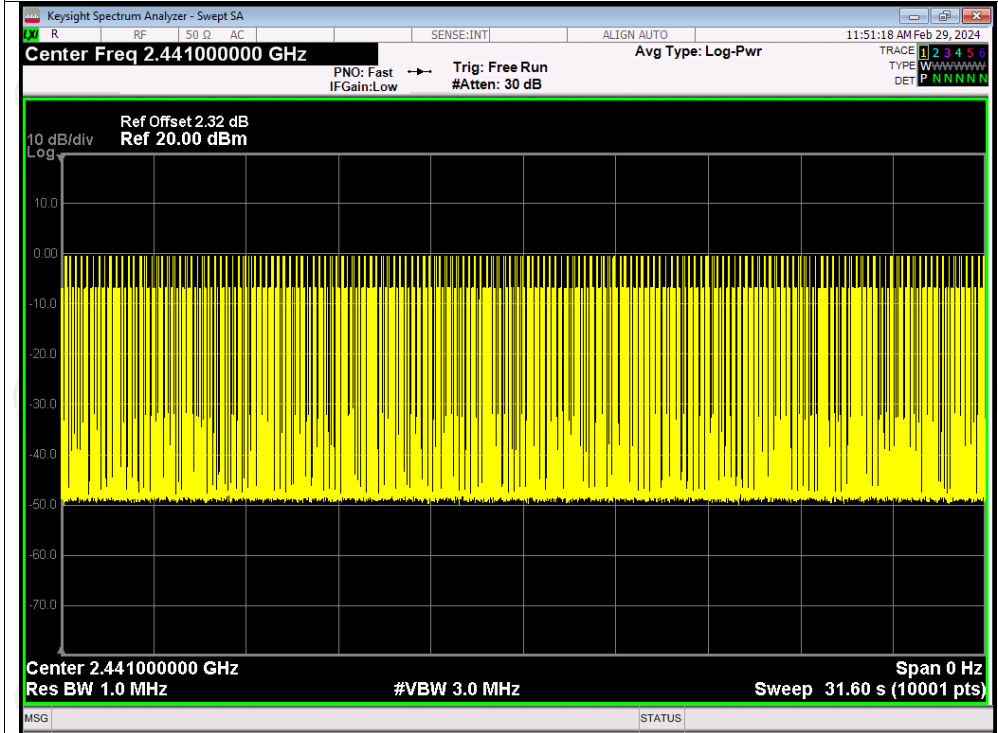

Test Graphs

Dwell NVNT 1-DH1 2441MHz One Burst

Dwell NVNT 1-DH1 2441MHz Accumulated

Dwell NVNT 1-DH3 2441MHz One Burst

Dwell NVNT 1-DH3 2441MHz Accumulated

Dwell NVNT 1-DH5 2441MHz One Burst

Dwell NVNT 1-DH5 2441MHz Accumulated

Dwell NVNT 2-DH1 2441MHz One Burst

Dwell NVNT 2-DH1 2441MHz Accumulated

Dwell NVNT 2-DH3 2441MHz One Burst

Dwell NVNT 2-DH3 2441MHz Accumulated

Dwell NVNT 2-DH5 2441MHz One Burst

Dwell NVNT 2-DH5 2441MHz Accumulated