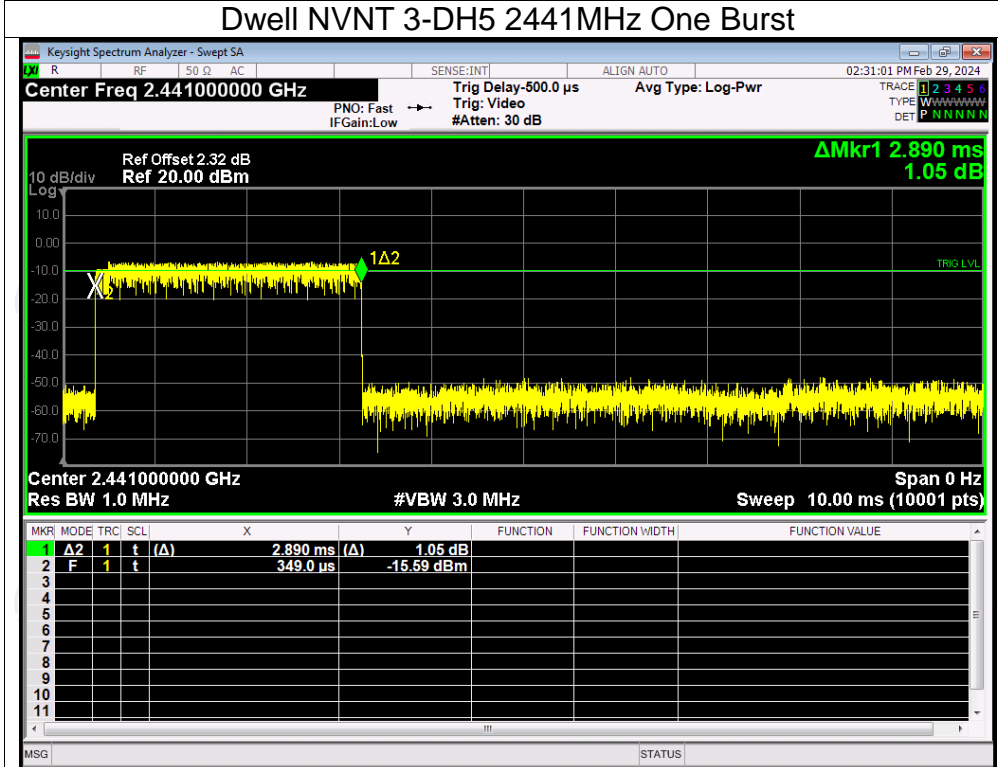

Dwell NVNT 3-DH1 2441MHz One Burst

Dwell NVNT 3-DH1 2441MHz Accumulated

Dwell NVNT 3-DH3 2441MHz One Burst

Dwell NVNT 3-DH3 2441MHz Accumulated

Dwell NVNT 3-DH5 2441MHz One Burst

Dwell NVNT 3-DH5 2441MHz Accumulated