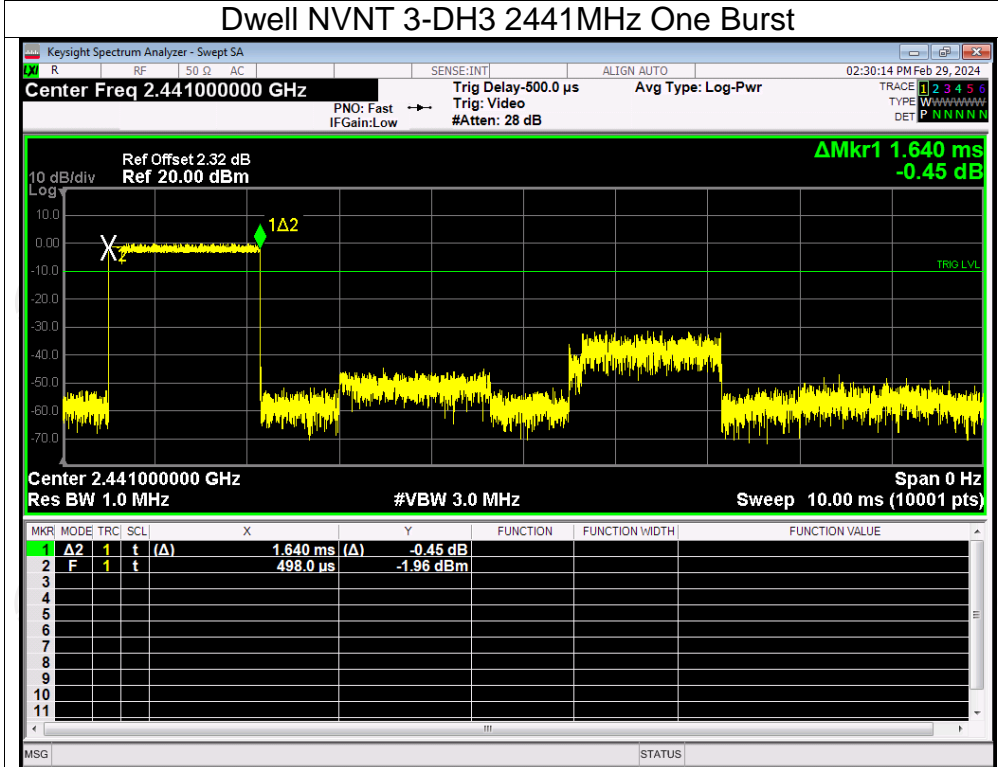

Dwell NVNT 2-DH1 2441MHz One Burst

Dwell NVNT 2-DH1 2441MHz Accumulated

Dwell NVNT 2-DH3 2441MHz One Burst

Dwell NVNT 2-DH3 2441MHz Accumulated

Dwell NVNT 2-DH5 2441MHz One Burst

Dwell NVNT 2-DH5 2441MHz Accumulated

Dwell NVNT 3-DH1 2441MHz One Burst

Dwell NVNT 3-DH1 2441MHz Accumulated

Dwell NVNT 3-DH3 2441MHz One Burst

Dwell NVNT 3-DH3 2441MHz Accumulated

Dwell NVNT 3-DH5 2441MHz One Burst

Dwell NVNT 3-DH5 2441MHz Accumulated