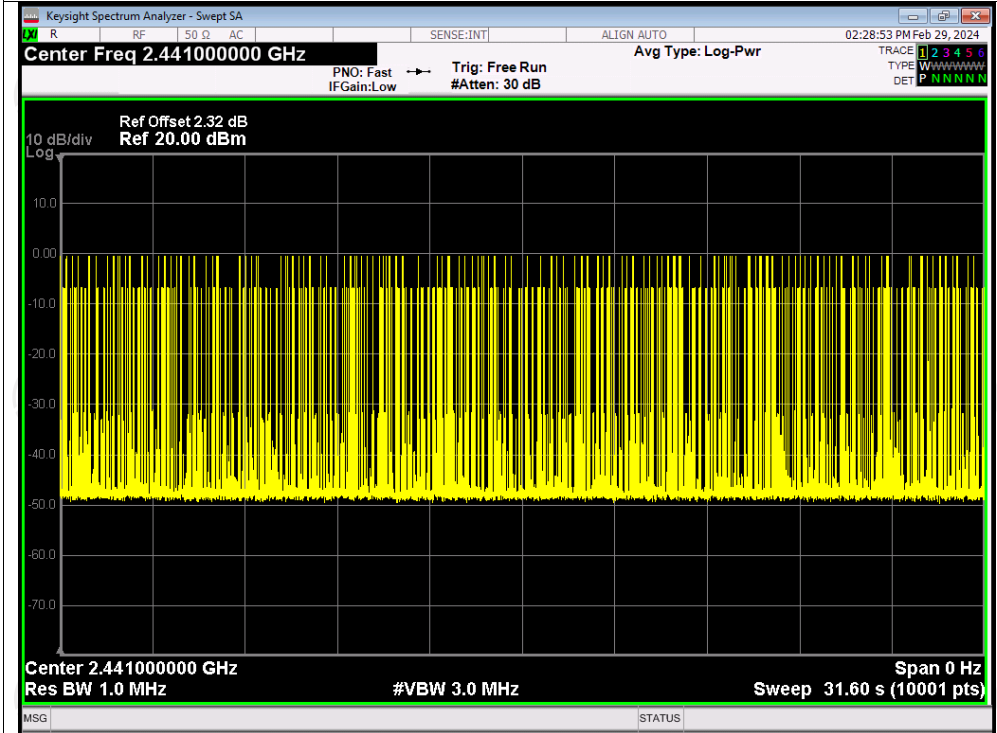

Dwell NVNT 2-DH1 2441MHz One Burst

Dwell NVNT 2-DH1 2441MHz Accumulated

Dwell NVNT 2-DH3 2441MHz One Burst

Dwell NVNT 2-DH3 2441MHz Accumulated

Dwell NVNT 2-DH5 2441MHz One Burst

Dwell NVNT 2-DH5 2441MHz Accumulated

Dwell NVNT 3-DH1 2441MHz One Burst

Dwell NVNT 3-DH1 2441MHz Accumulated

Dwell NVNT 3-DH3 2441MHz One Burst

Dwell NVNT 3-DH3 2441MHz Accumulated

Dwell NVNT 3-DH5 2441MHz One Burst

Dwell NVNT 3-DH5 2441MHz Accumulated