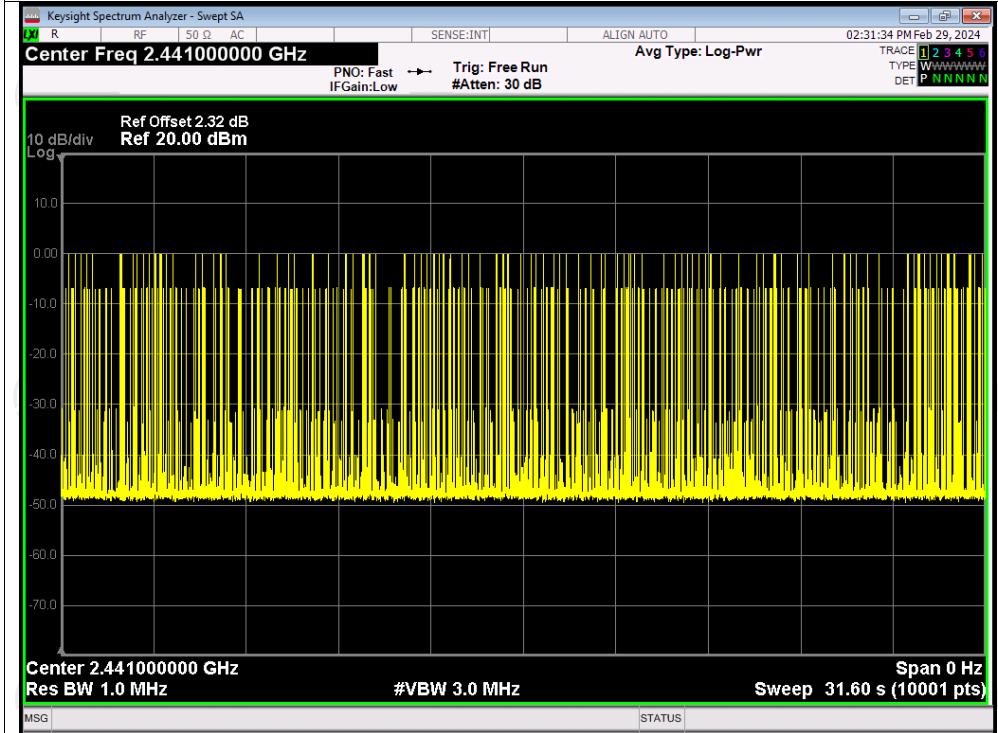

Dwell NVNT 3-DH1 2441MHz One Burst

Dwell NVNT 3-DH1 2441MHz Accumulated

Dwell NVNT 3-DH3 2441MHz One Burst

Dwell NVNT 3-DH3 2441MHz Accumulated

Dwell NVNT 3-DH5 2441MHz One Burst

Dwell NVNT 3-DH5 2441MHz Accumulated

Appendix B: Photographs of Test Setup

Product: Smart Watch

Model: CALLIE

Radiated Emission

Conducted Emission

Appendix C: Photographs of EUT
Product: Smart Watch
Model: CALLIE
External Photos

Product: Smart Watch
Model: CALLIE
Internal Photos