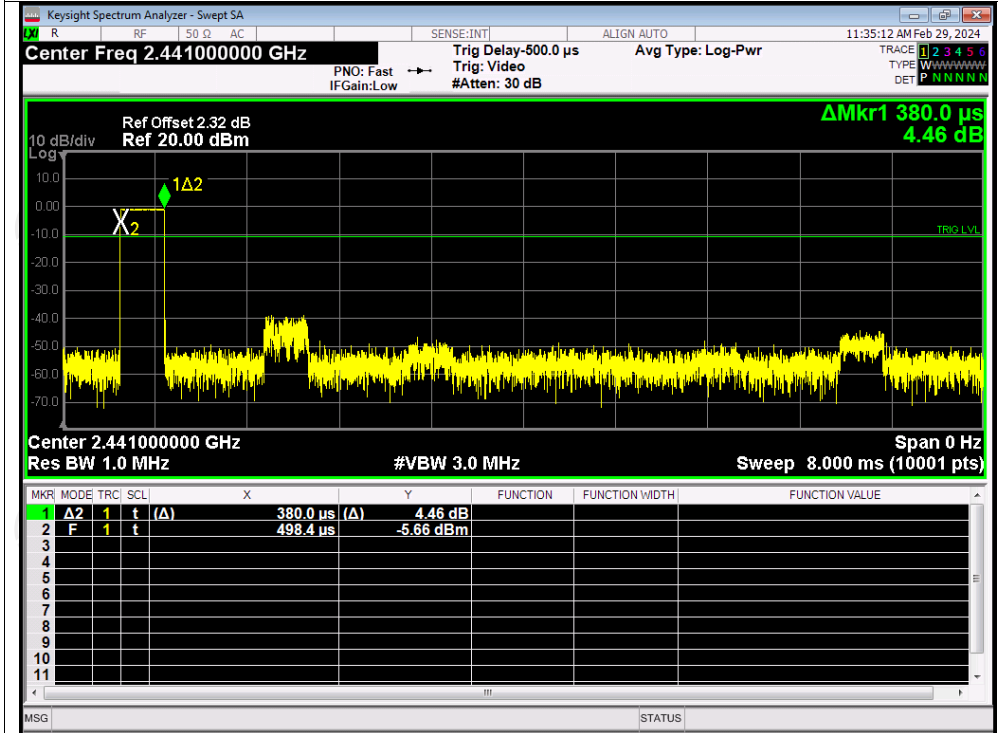

Hopping No. NVNT 3-DH1 2441MHz

Dwell Time

Condition	Mode	Frequency (MHz)	Pulse Time (ms)	Total Dwell Time (ms)	Burst Count	Period Time (ms)	Limit (ms)	Verdict
NVNT	1-DH1	2441	0.38	120.84	318	31600	400	Pass
NVNT	1-DH3	2441	1.64	250.92	153	31600	400	Pass
NVNT	1-DH5	2441	2.89	309.23	107	31600	400	Pass
NVNT	2-DH1	2441	0.39	124.41	319	31600	400	Pass
NVNT	2-DH3	2441	1.64	262.40	160	31600	400	Pass
NVNT	2-DH5	2441	2.89	332.35	115	31600	400	Pass
NVNT	3-DH1	2441	0.39	124.02	318	31600	400	Pass
NVNT	3-DH3	2441	1.64	259.12	158	31600	400	Pass
NVNT	3-DH5	2441	2.89	317.90	110	31600	400	Pass

Test Graphs

Dwell NVNT 1-DH1 2441MHz One Burst

Dwell NVNT 1-DH1 2441MHz Accumulated

Dwell NVNT 1-DH3 2441MHz One Burst

Dwell NVNT 1-DH3 2441MHz Accumulated

Dwell NVNT 1-DH5 2441MHz One Burst

Dwell NVNT 1-DH5 2441MHz Accumulated