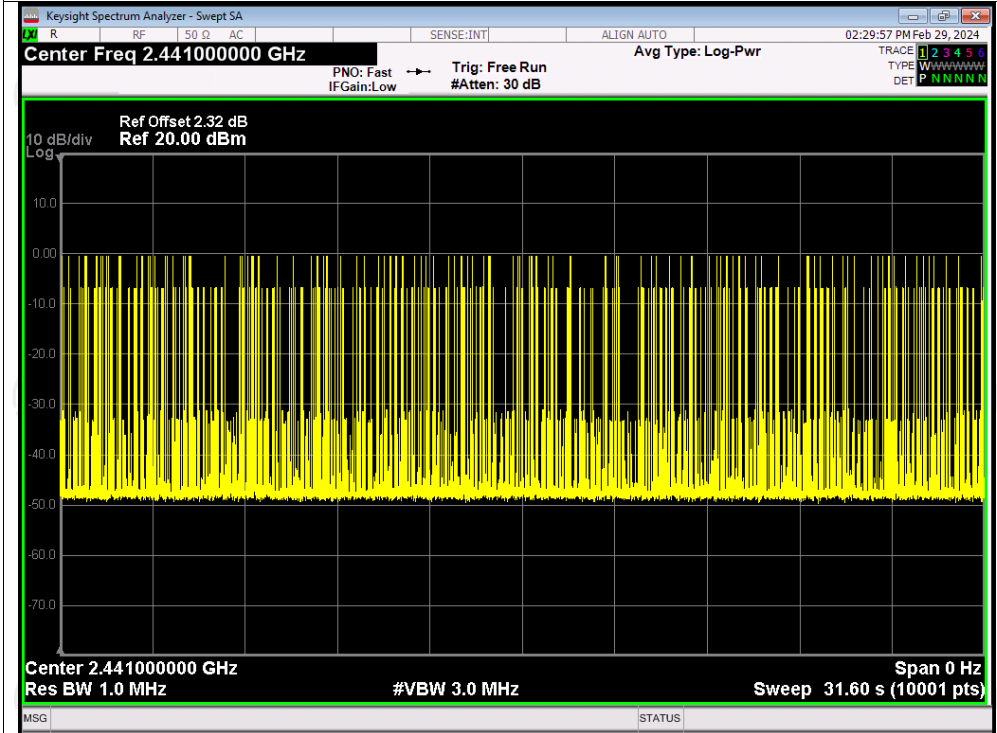

Dwell NVNT 2-DH1 2441MHz One Burst

Dwell NVNT 2-DH1 2441MHz Accumulated

Dwell NVNT 2-DH3 2441MHz One Burst

Dwell NVNT 2-DH3 2441MHz Accumulated

Dwell NVNT 2-DH5 2441MHz One Burst

Dwell NVNT 2-DH5 2441MHz Accumulated

Dwell NVNT 3-DH1 2441MHz One Burst

Dwell NVNT 3-DH1 2441MHz Accumulated

Dwell NVNT 3-DH3 2441MHz One Burst

Dwell NVNT 3-DH3 2441MHz Accumulated

Dwell NVNT 3-DH5 2441MHz One Burst

Dwell NVNT 3-DH5 2441MHz Accumulated