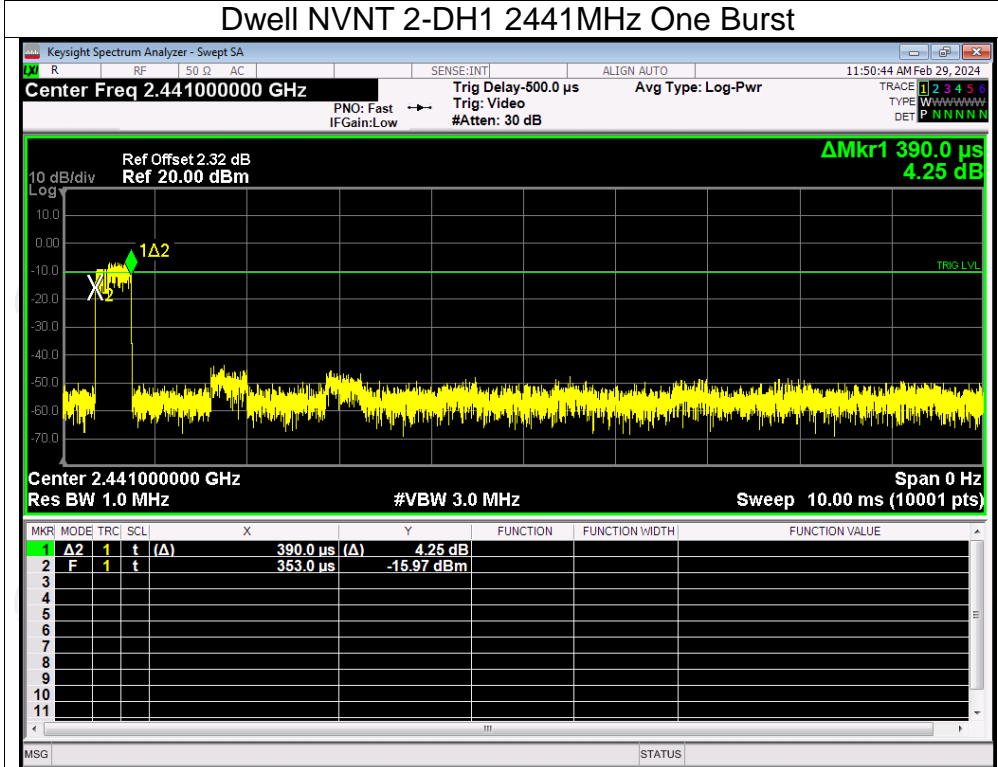

Test Graphs

Dwell NVNT 1-DH1 2441MHz One Burst

Dwell NVNT 1-DH1 2441MHz Accumulated

Dwell NVNT 1-DH3 2441MHz One Burst

Dwell NVNT 1-DH3 2441MHz Accumulated

Dwell NVNT 1-DH5 2441MHz One Burst

Dwell NVNT 1-DH5 2441MHz Accumulated

Dwell NVNT 2-DH1 2441MHz One Burst

Dwell NVNT 2-DH1 2441MHz Accumulated

Dwell NVNT 2-DH3 2441MHz One Burst

Dwell NVNT 2-DH3 2441MHz Accumulated

Dwell NVNT 2-DH5 2441MHz One Burst

Dwell NVNT 2-DH5 2441MHz Accumulated