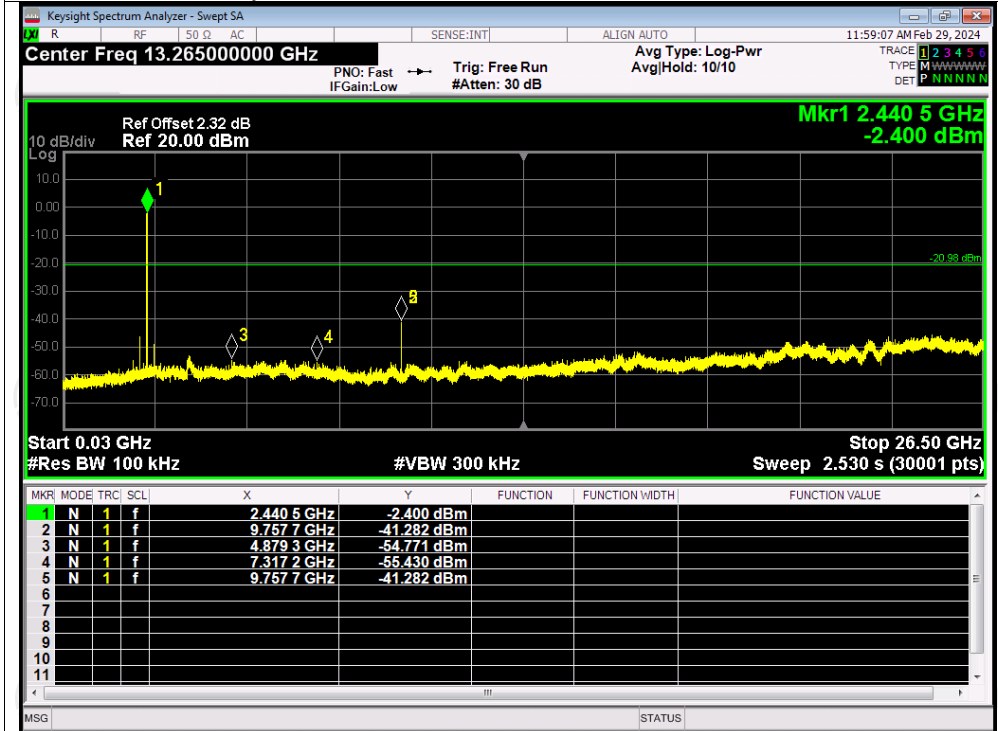

Tx. Spurious NVNT 3-DH1 2402MHz Ref

Tx. Spurious NVNT 3-DH1 2402MHz Emission

Tx. Spurious NVNT 3-DH1 2441MHz Ref

Tx. Spurious NVNT 3-DH1 2441MHz Emission

Tx. Spurious NVNT 3-DH1 2480MHz Ref

Tx. Spurious NVNT 3-DH1 2480MHz Emission

Number of Hopping Channel

Condition	Mode	Hopping Number	Limit	Verdict
NVNT	1-DH1	79	15	Pass
NVNT	2-DH1	79	15	Pass
NVNT	3-DH1	79	15	Pass

Test Graphs
Hopping No. NVNT 1-DH1 2441MHz

Hopping No. NVNT 2-DH1 2441MHz

Hopping No. NVNT 3-DH1 2441MHz

Dwell Time

Condition	Mode	Frequency (MHz)	Pulse Time (ms)	Total Dwell Time (ms)	Burst Count	Period Time (ms)	Limit (ms)	Verdict
NVNT	1-DH1	2441	0.38	120.84	318	31600	400	Pass
NVNT	1-DH3	2441	1.64	250.92	153	31600	400	Pass
NVNT	1-DH5	2441	2.89	309.23	107	31600	400	Pass
NVNT	2-DH1	2441	0.39	124.41	319	31600	400	Pass
NVNT	2-DH3	2441	1.64	262.40	160	31600	400	Pass
NVNT	2-DH5	2441	2.89	332.35	115	31600	400	Pass
NVNT	3-DH1	2441	0.39	124.02	318	31600	400	Pass
NVNT	3-DH3	2441	1.64	259.12	158	31600	400	Pass
NVNT	3-DH5	2441	2.89	317.90	110	31600	400	Pass