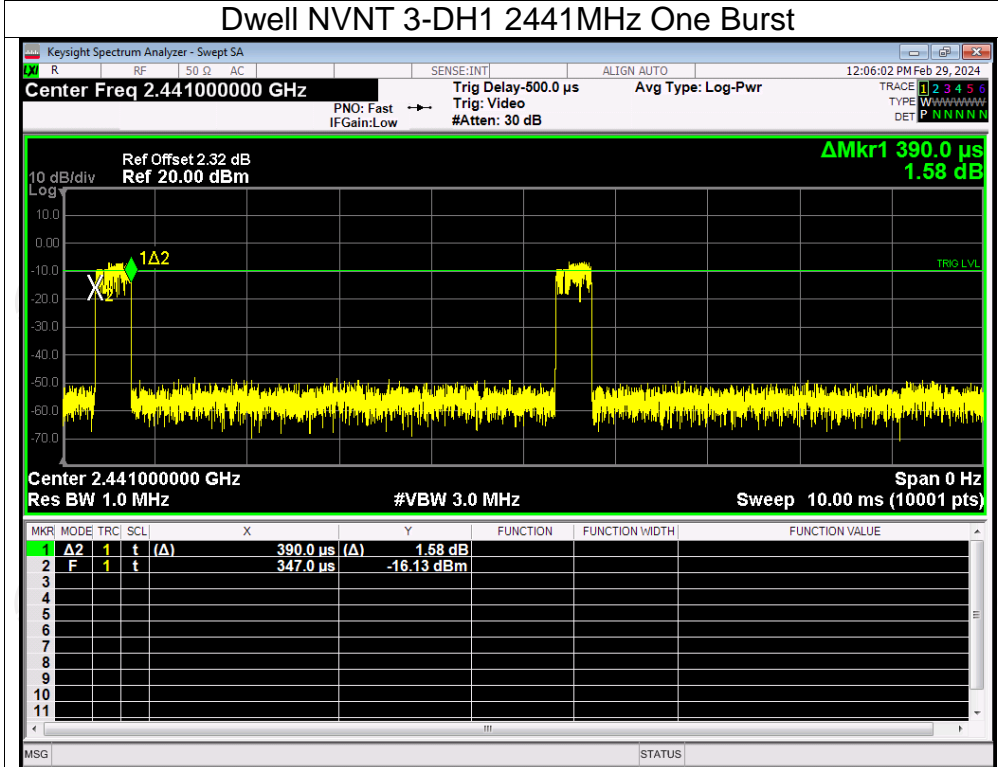

Dwell NVNT 2-DH1 2441MHz One Burst

Dwell NVNT 2-DH1 2441MHz Accumulated

Dwell NVNT 2-DH3 2441MHz One Burst

Dwell NVNT 2-DH3 2441MHz Accumulated

Dwell NVNT 2-DH5 2441MHz One Burst

Dwell NVNT 2-DH5 2441MHz Accumulated

Dwell NVNT 3-DH1 2441MHz One Burst

Dwell NVNT 3-DH1 2441MHz Accumulated

Dwell NVNT 3-DH3 2441MHz One Burst

Dwell NVNT 3-DH3 2441MHz Accumulated

Dwell NVNT 3-DH5 2441MHz One Burst

Dwell NVNT 3-DH5 2441MHz Accumulated