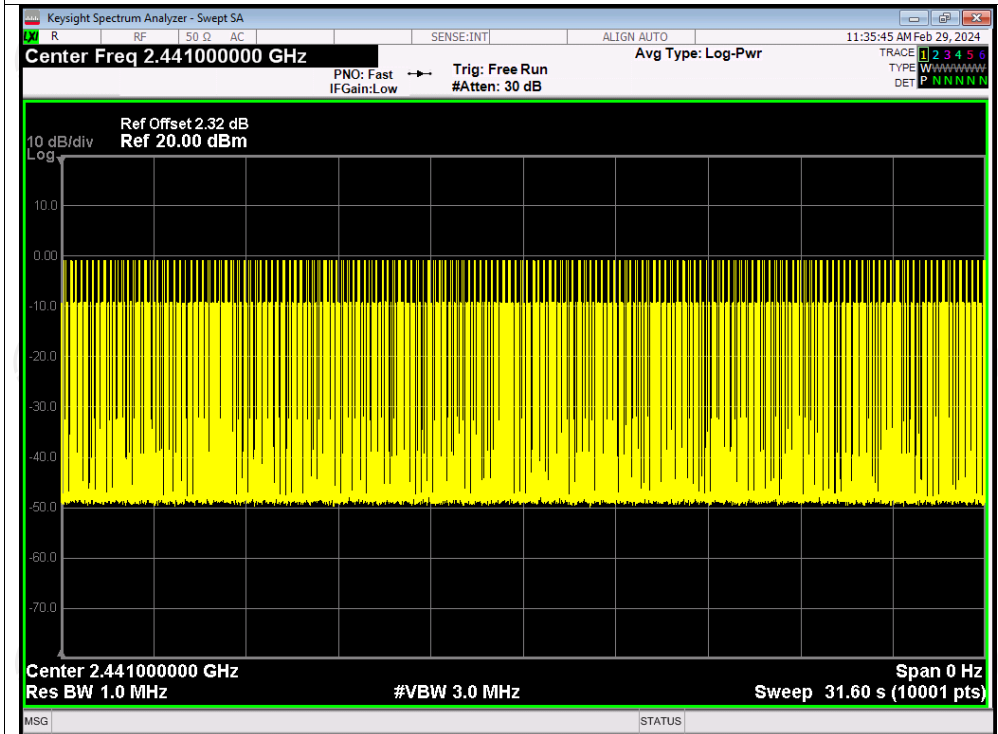

Hopping No. NVNT 3-DH1 2441MHz

Dwell Time

Condition	Mode	Frequency (MHz)	Pulse Time (ms)	Total Dwell Time (ms)	Burst Count	Period Time (ms)	Limit (ms)	Verdict
NVNT	1-DH1	2441	0.38	120.84	318	31600	400	Pass
NVNT	1-DH3	2441	1.64	250.92	153	31600	400	Pass
NVNT	1-DH5	2441	2.89	309.23	107	31600	400	Pass
NVNT	2-DH1	2441	0.39	124.41	319	31600	400	Pass
NVNT	2-DH3	2441	1.64	262.40	160	31600	400	Pass
NVNT	2-DH5	2441	2.89	332.35	115	31600	400	Pass
NVNT	3-DH1	2441	0.39	124.02	318	31600	400	Pass
NVNT	3-DH3	2441	1.64	259.12	158	31600	400	Pass
NVNT	3-DH5	2441	2.89	317.90	110	31600	400	Pass

Test Graphs

Dwell NVNT 1-DH1 2441MHz One Burst

Dwell NVNT 1-DH1 2441MHz Accumulated

Dwell NVNT 1-DH3 2441MHz One Burst

Dwell NVNT 1-DH3 2441MHz Accumulated

Dwell NVNT 1-DH5 2441MHz One Burst

Dwell NVNT 1-DH5 2441MHz Accumulated