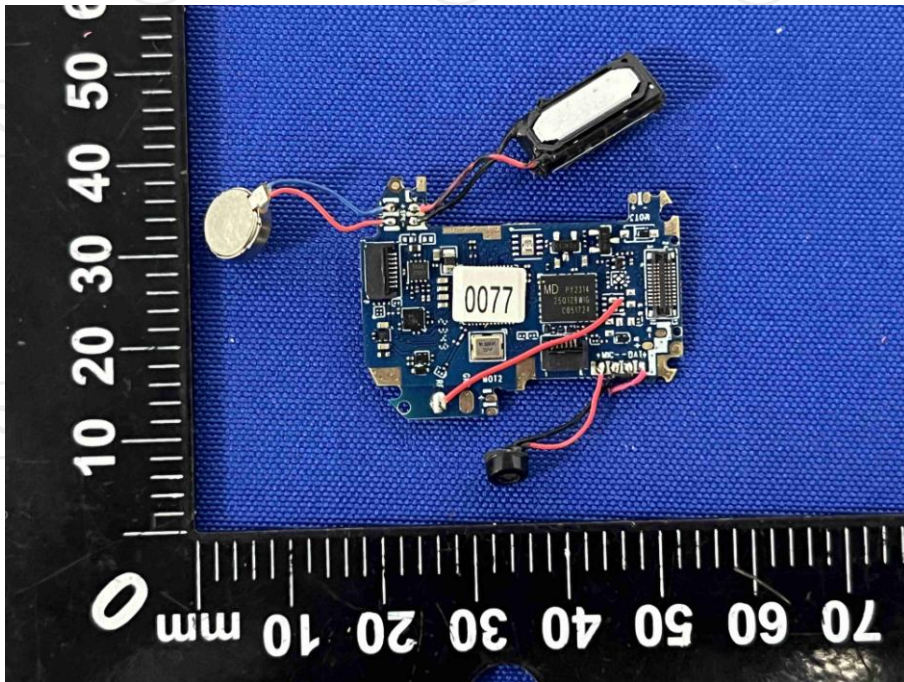

Appendix B: Photographs of Test Setup

Product: Smart Watch

Model: CALLIE

Radiated Emission

Conducted Emission

Appendix C: Photographs of EUT
Product: Smart Watch
Model: CALLIE
External Photos

Product: Smart Watch
Model: CALLIE
Internal Photos