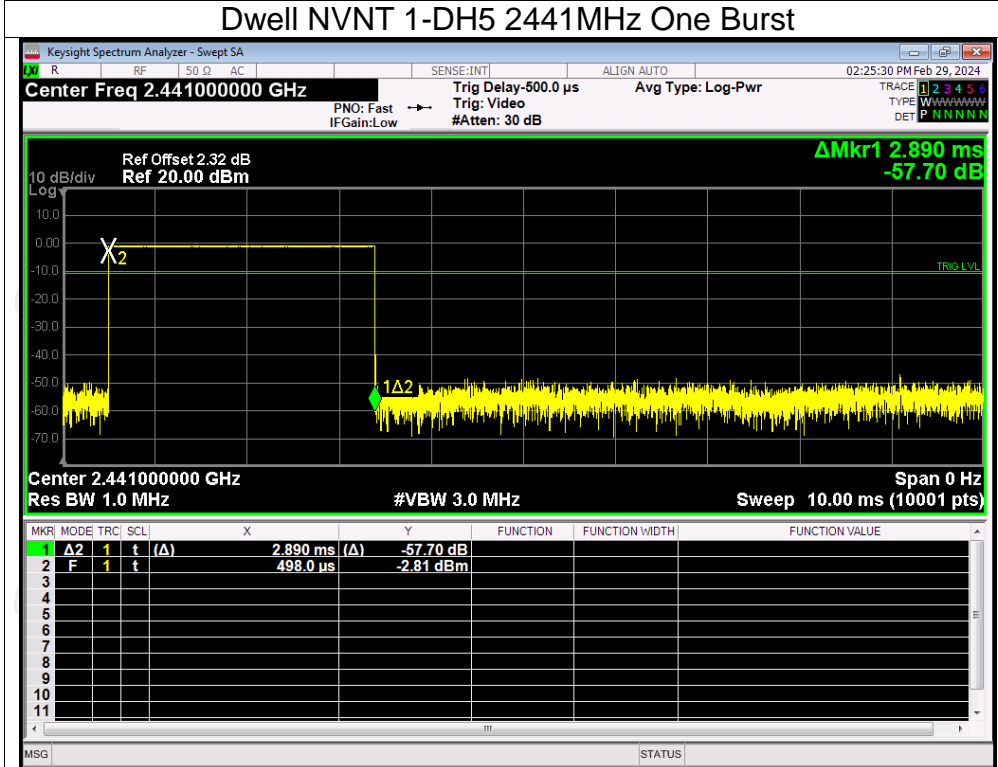

Test Graphs

Dwell NVNT 1-DH1 2441MHz One Burst

Dwell NVNT 1-DH1 2441MHz Accumulated

Dwell NVNT 1-DH3 2441MHz One Burst

Dwell NVNT 1-DH3 2441MHz Accumulated

Dwell NVNT 1-DH5 2441MHz One Burst

Dwell NVNT 1-DH5 2441MHz Accumulated

Dwell NVNT 2-DH1 2441MHz One Burst

Dwell NVNT 2-DH1 2441MHz Accumulated

Dwell NVNT 2-DH3 2441MHz One Burst

Dwell NVNT 2-DH3 2441MHz Accumulated

Dwell NVNT 2-DH5 2441MHz One Burst

Dwell NVNT 2-DH5 2441MHz Accumulated