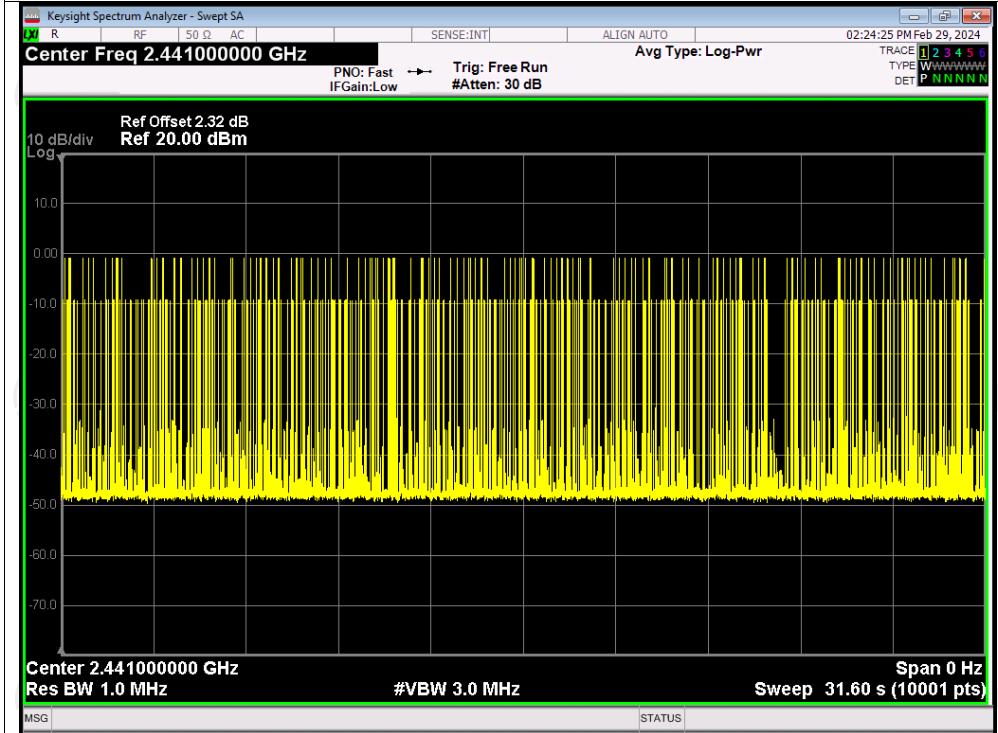

Test Graphs

Dwell NVNT 1-DH1 2441MHz One Burst

Dwell NVNT 1-DH1 2441MHz Accumulated

Dwell NVNT 1-DH3 2441MHz One Burst

Dwell NVNT 1-DH3 2441MHz Accumulated

Dwell NVNT 1-DH5 2441MHz One Burst

Dwell NVNT 1-DH5 2441MHz Accumulated

Dwell NVNT 2-DH1 2441MHz One Burst

Dwell NVNT 2-DH1 2441MHz Accumulated

Dwell NVNT 2-DH3 2441MHz One Burst

Dwell NVNT 2-DH3 2441MHz Accumulated

Dwell NVNT 2-DH5 2441MHz One Burst

Dwell NVNT 2-DH5 2441MHz Accumulated