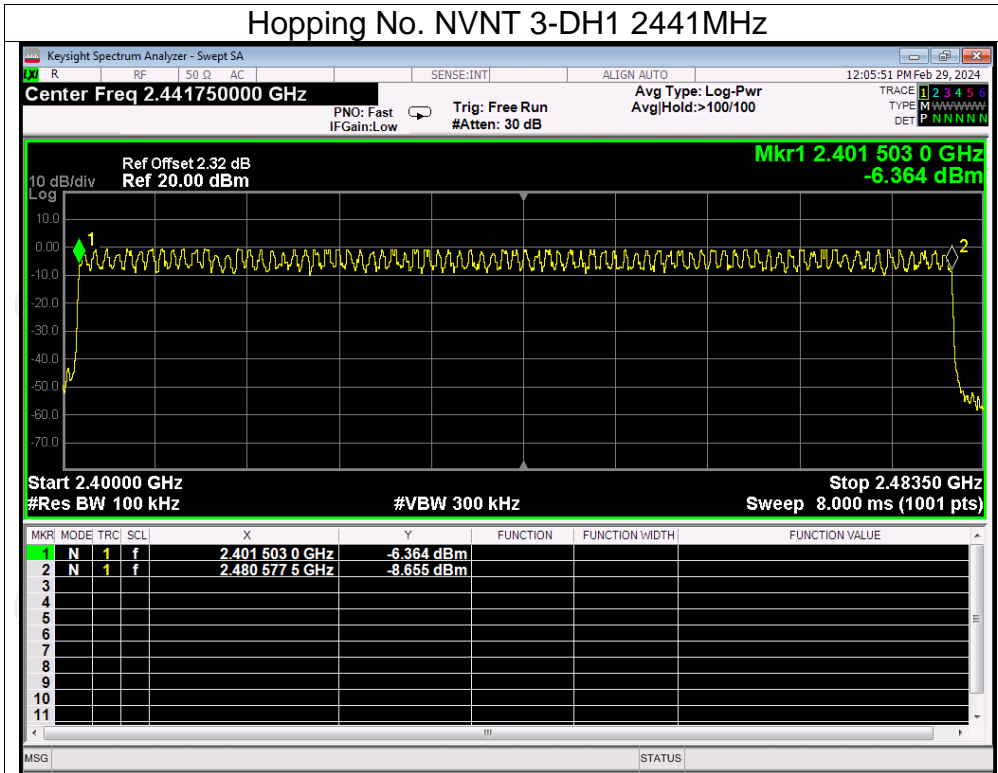

Tx. Spurious NVNT 3-DH1 2402MHz Ref

Tx. Spurious NVNT 3-DH1 2402MHz Emission

Tx. Spurious NVNT 3-DH1 2441MHz Ref

Tx. Spurious NVNT 3-DH1 2441MHz Emission

Tx. Spurious NVNT 3-DH1 2480MHz Ref

Tx. Spurious NVNT 3-DH1 2480MHz Emission

Number of Hopping Channel

Condition	Mode	Hopping Number	Limit	Verdict
NVNT	1-DH1	79	15	Pass
NVNT	2-DH1	79	15	Pass
NVNT	3-DH1	79	15	Pass

Test Graphs
Hopping No. NVNT 1-DH1 2441MHz

Hopping No. NVNT 2-DH1 2441MHz

Hopping No. NVNT 3-DH1 2441MHz

Dwell Time

Condition	Mode	Frequency (MHz)	Pulse Time (ms)	Total Dwell Time (ms)	Burst Count	Period Time (ms)	Limit (ms)	Verdict
NVNT	1-DH1	2441	0.38	120.84	318	31600	400	Pass
NVNT	1-DH3	2441	1.64	250.92	153	31600	400	Pass
NVNT	1-DH5	2441	2.89	309.23	107	31600	400	Pass
NVNT	2-DH1	2441	0.39	124.41	319	31600	400	Pass
NVNT	2-DH3	2441	1.64	262.40	160	31600	400	Pass
NVNT	2-DH5	2441	2.89	332.35	115	31600	400	Pass
NVNT	3-DH1	2441	0.39	124.02	318	31600	400	Pass
NVNT	3-DH3	2441	1.64	259.12	158	31600	400	Pass
NVNT	3-DH5	2441	2.89	317.90	110	31600	400	Pass

Test Graphs

Dwell NVNT 1-DH1 2441MHz One Burst

Dwell NVNT 1-DH1 2441MHz Accumulated

Dwell NVNT 1-DH3 2441MHz One Burst

Dwell NVNT 1-DH3 2441MHz Accumulated

Dwell NVNT 1-DH5 2441MHz One Burst

Dwell NVNT 1-DH5 2441MHz Accumulated