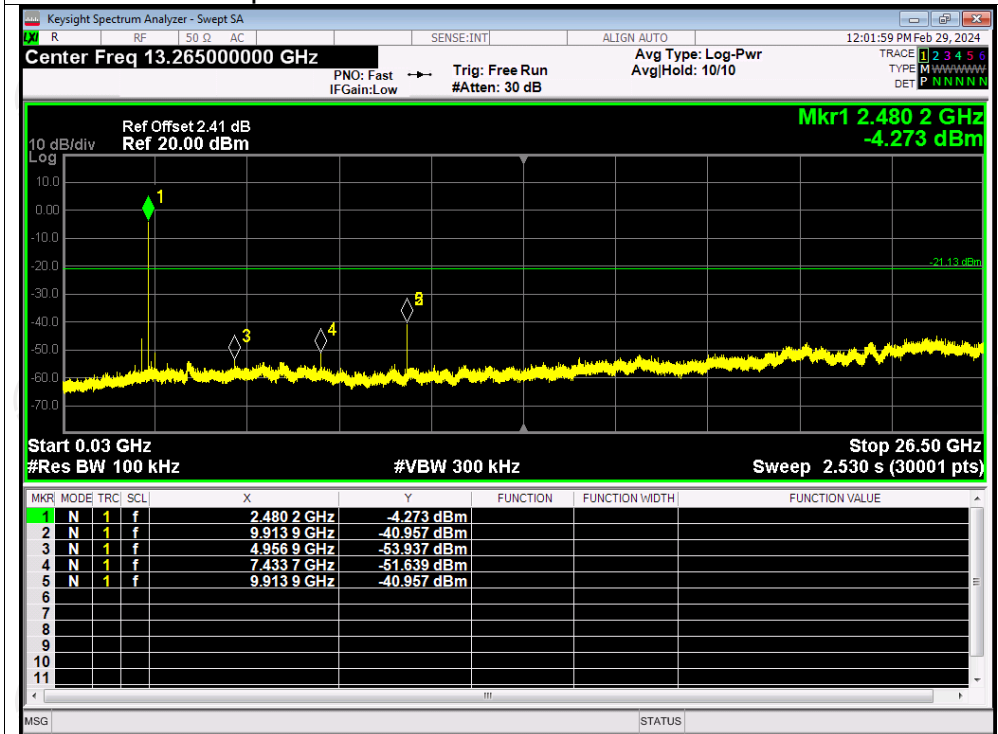

Tx. Spurious NVNT 3-DH1 2402MHz Ref

Tx. Spurious NVNT 3-DH1 2402MHz Emission

Tx. Spurious NVNT 3-DH1 2441MHz Ref

Tx. Spurious NVNT 3-DH1 2441MHz Emission

Tx. Spurious NVNT 3-DH1 2480MHz Ref

Tx. Spurious NVNT 3-DH1 2480MHz Emission

Number of Hopping Channel

Condition	Mode	Hopping Number	Limit	Verdict
NVNT	1-DH1	79	15	Pass
NVNT	2-DH1	79	15	Pass
NVNT	3-DH1	79	15	Pass

Test Graphs
Hopping No. NVNT 1-DH1 2441MHz

Hopping No. NVNT 2-DH1 2441MHz

Hopping No. NVNT 3-DH1 2441MHz

Dwell Time

Condition	Mode	Frequency (MHz)	Pulse Time (ms)	Total Dwell Time (ms)	Burst Count	Period Time (ms)	Limit (ms)	Verdict
NVNT	1-DH1	2441	0.38	120.84	318	31600	400	Pass
NVNT	1-DH3	2441	1.64	250.92	153	31600	400	Pass
NVNT	1-DH5	2441	2.89	309.23	107	31600	400	Pass
NVNT	2-DH1	2441	0.39	124.41	319	31600	400	Pass
NVNT	2-DH3	2441	1.64	262.40	160	31600	400	Pass
NVNT	2-DH5	2441	2.89	332.35	115	31600	400	Pass
NVNT	3-DH1	2441	0.39	124.02	318	31600	400	Pass
NVNT	3-DH3	2441	1.64	259.12	158	31600	400	Pass
NVNT	3-DH5	2441	2.89	317.90	110	31600	400	Pass