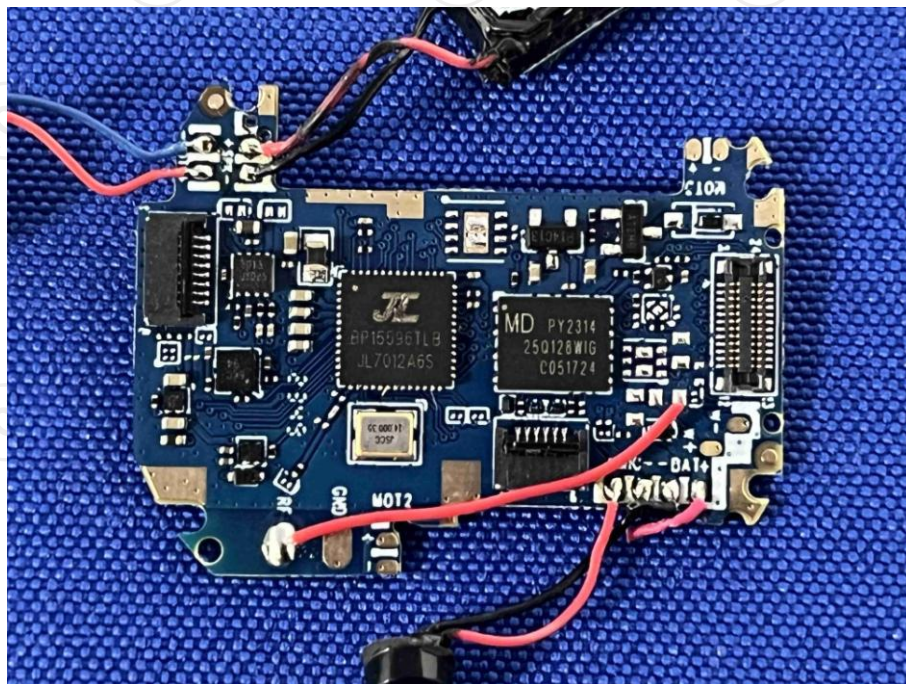

Appendix B: Photographs of Test Setup

Product: Smart Watch

Model: CALLIE

Radiated Emission

Conducted Emission

Appendix C: Photographs of EUT
Product: Smart Watch
Model: CALLIE
External Photos

Product: Smart Watch
Model: CALLIE
Internal Photos