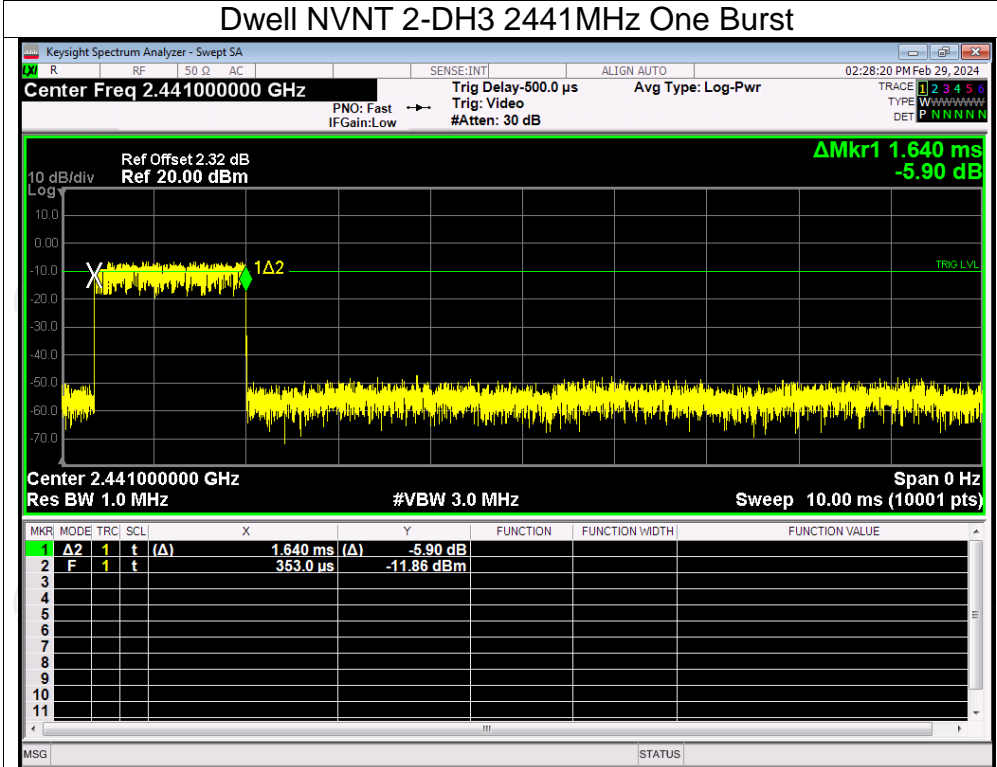

Test Graphs

Dwell NVNT 1-DH1 2441MHz One Burst

Dwell NVNT 1-DH1 2441MHz Accumulated

Dwell NVNT 1-DH3 2441MHz One Burst

Dwell NVNT 1-DH3 2441MHz Accumulated

Dwell NVNT 1-DH5 2441MHz One Burst

Dwell NVNT 1-DH5 2441MHz Accumulated

Dwell NVNT 2-DH1 2441MHz One Burst

Dwell NVNT 2-DH1 2441MHz Accumulated

Dwell NVNT 2-DH3 2441MHz One Burst

Dwell NVNT 2-DH3 2441MHz Accumulated

Dwell NVNT 2-DH5 2441MHz One Burst

Dwell NVNT 2-DH5 2441MHz Accumulated