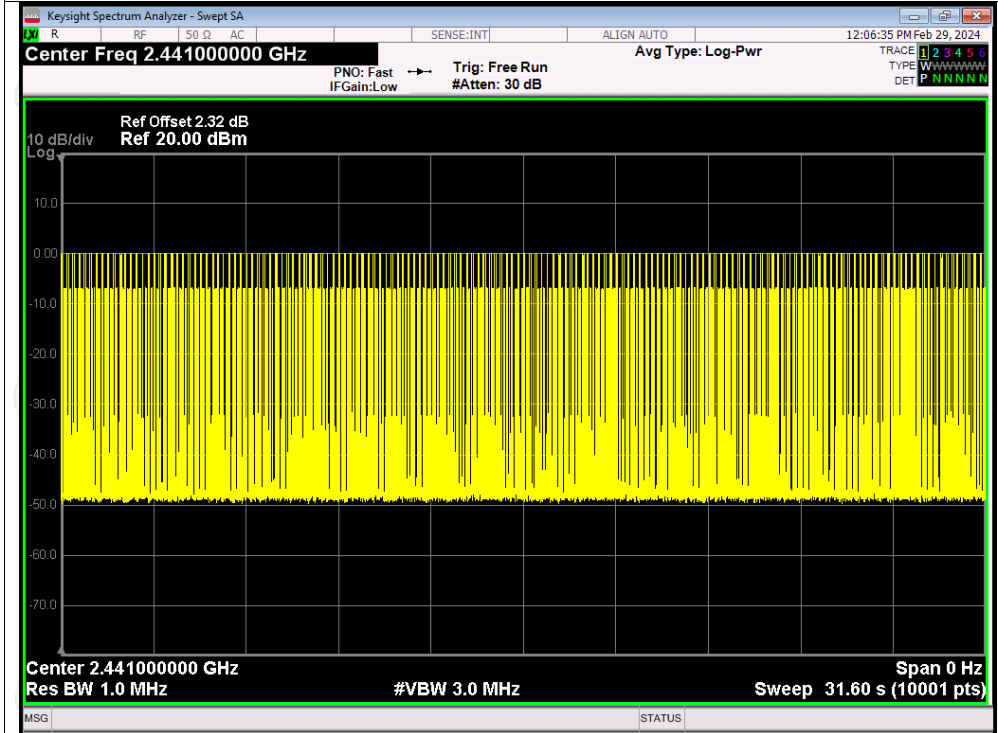

Dwell NVNT 2-DH1 2441MHz One Burst

Dwell NVNT 2-DH1 2441MHz Accumulated

Dwell NVNT 2-DH3 2441MHz One Burst

Dwell NVNT 2-DH3 2441MHz Accumulated

Dwell NVNT 2-DH5 2441MHz One Burst

Dwell NVNT 2-DH5 2441MHz Accumulated

Dwell NVNT 3-DH1 2441MHz One Burst

Dwell NVNT 3-DH1 2441MHz Accumulated

Dwell NVNT 3-DH3 2441MHz One Burst

Dwell NVNT 3-DH3 2441MHz Accumulated

Dwell NVNT 3-DH5 2441MHz One Burst

Dwell NVNT 3-DH5 2441MHz Accumulated