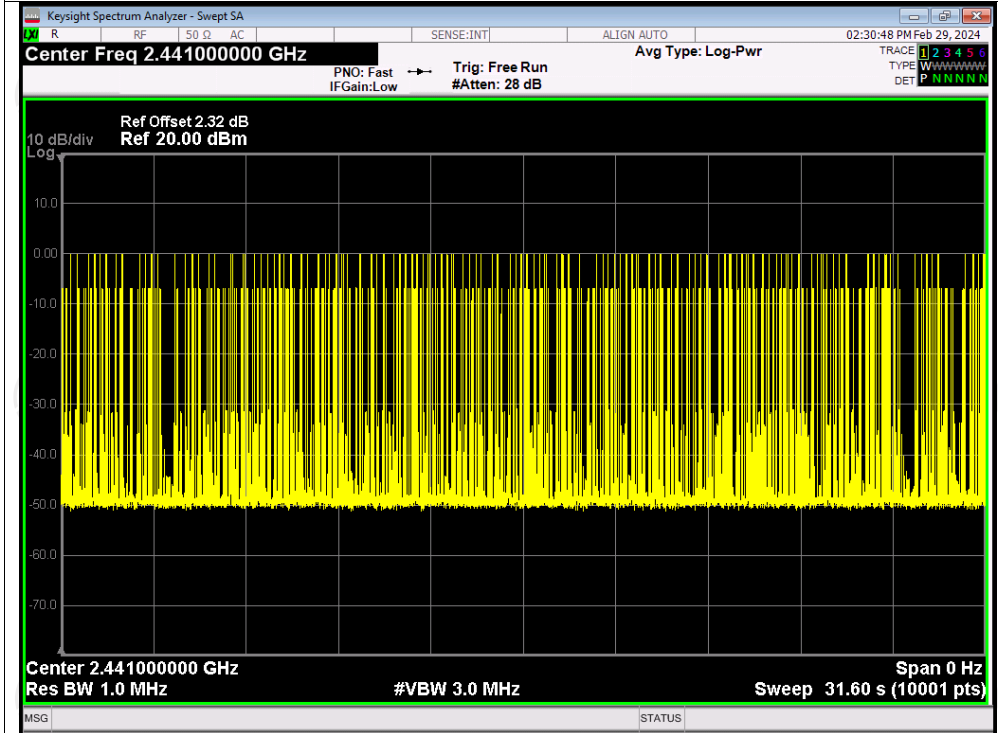

Dwell NVNT 3-DH1 2441MHz One Burst

Dwell NVNT 3-DH1 2441MHz Accumulated

Dwell NVNT 3-DH3 2441MHz One Burst

Dwell NVNT 3-DH3 2441MHz Accumulated

Dwell NVNT 3-DH5 2441MHz One Burst

Dwell NVNT 3-DH5 2441MHz Accumulated

Appendix B: Photographs of Test Setup

Product: Smart Watch

Model: CALLIE

Radiated Emission

Conducted Emission

Appendix C: Photographs of EUT
Product: Smart Watch
Model: CALLIE
External Photos

Product: Smart Watch
Model: CALLIE
Internal Photos