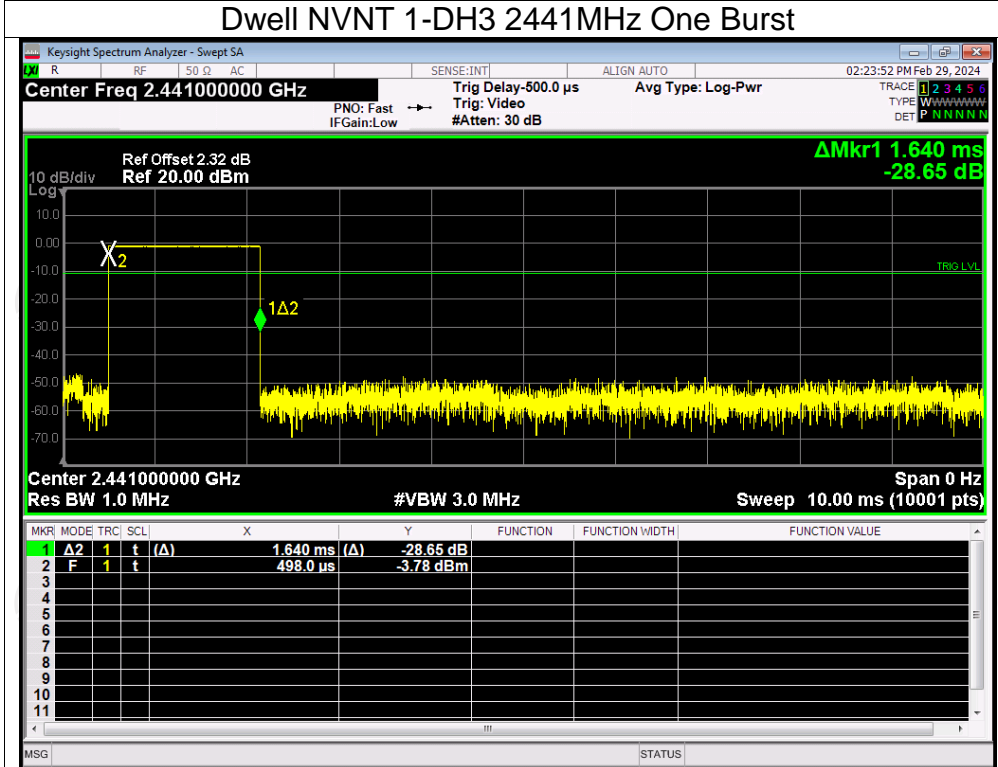

Test Graphs

Dwell NVNT 1-DH1 2441MHz One Burst

Dwell NVNT 1-DH1 2441MHz Accumulated

Dwell NVNT 1-DH3 2441MHz One Burst

Dwell NVNT 1-DH3 2441MHz Accumulated

Dwell NVNT 1-DH5 2441MHz One Burst

Dwell NVNT 1-DH5 2441MHz Accumulated

Dwell NVNT 2-DH1 2441MHz One Burst

Dwell NVNT 2-DH1 2441MHz Accumulated

Dwell NVNT 2-DH3 2441MHz One Burst

Dwell NVNT 2-DH3 2441MHz Accumulated

Dwell NVNT 2-DH5 2441MHz One Burst

Dwell NVNT 2-DH5 2441MHz Accumulated