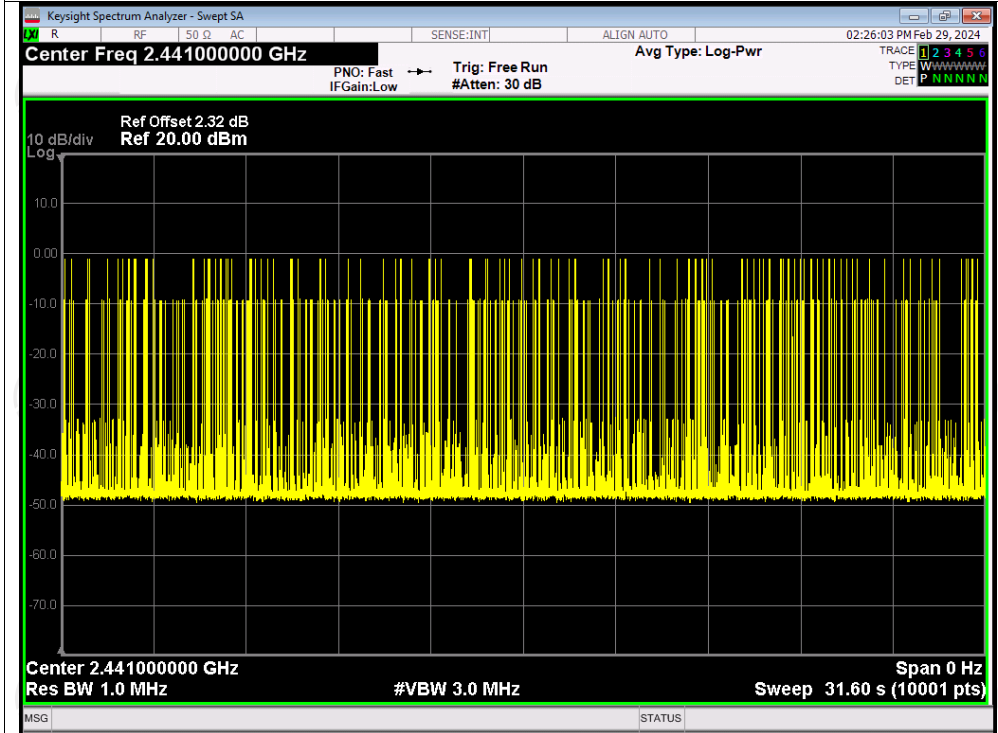

Test Graphs

Dwell NVNT 1-DH1 2441MHz One Burst

Dwell NVNT 1-DH1 2441MHz Accumulated

Dwell NVNT 1-DH3 2441MHz One Burst

Dwell NVNT 1-DH3 2441MHz Accumulated

Dwell NVNT 1-DH5 2441MHz One Burst

Dwell NVNT 1-DH5 2441MHz Accumulated

Dwell NVNT 2-DH1 2441MHz One Burst

Dwell NVNT 2-DH1 2441MHz Accumulated

Dwell NVNT 2-DH3 2441MHz One Burst

Dwell NVNT 2-DH3 2441MHz Accumulated

Dwell NVNT 2-DH5 2441MHz One Burst

Dwell NVNT 2-DH5 2441MHz Accumulated