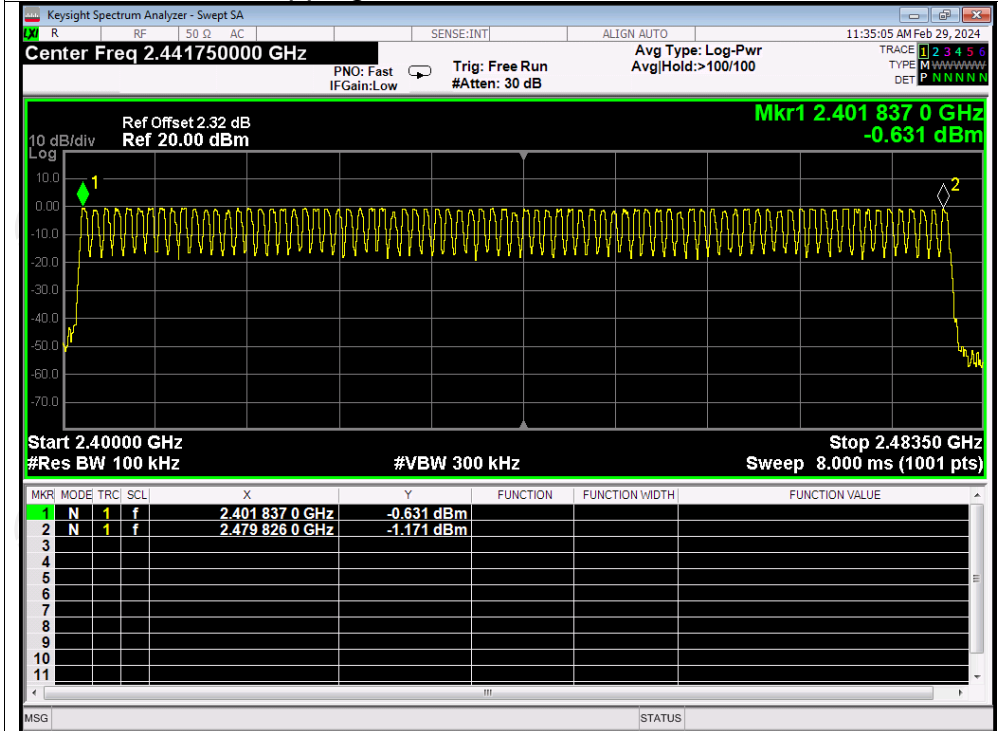

Tx. Spurious NVNT 3-DH1 2402MHz Ref

Tx. Spurious NVNT 3-DH1 2402MHz Emission

Tx. Spurious NVNT 3-DH1 2441MHz Ref

Tx. Spurious NVNT 3-DH1 2441MHz Emission

Tx. Spurious NVNT 3-DH1 2480MHz Ref

Tx. Spurious NVNT 3-DH1 2480MHz Emission

Number of Hopping Channel

Condition	Mode	Hopping Number	Limit	Verdict
NVNT	1-DH1	79	15	Pass
NVNT	2-DH1	79	15	Pass
NVNT	3-DH1	79	15	Pass

Test Graphs
Hopping No. NVNT 1-DH1 2441MHz

Hopping No. NVNT 2-DH1 2441MHz

Hopping No. NVNT 3-DH1 2441MHz

Dwell Time

Condition	Mode	Frequency (MHz)	Pulse Time (ms)	Total Dwell Time (ms)	Burst Count	Period Time (ms)	Limit (ms)	Verdict
NVNT	1-DH1	2441	0.38	120.84	318	31600	400	Pass
NVNT	1-DH3	2441	1.64	250.92	153	31600	400	Pass
NVNT	1-DH5	2441	2.89	309.23	107	31600	400	Pass
NVNT	2-DH1	2441	0.39	124.41	319	31600	400	Pass
NVNT	2-DH3	2441	1.64	262.40	160	31600	400	Pass
NVNT	2-DH5	2441	2.89	332.35	115	31600	400	Pass
NVNT	3-DH1	2441	0.39	124.02	318	31600	400	Pass
NVNT	3-DH3	2441	1.64	259.12	158	31600	400	Pass
NVNT	3-DH5	2441	2.89	317.90	110	31600	400	Pass