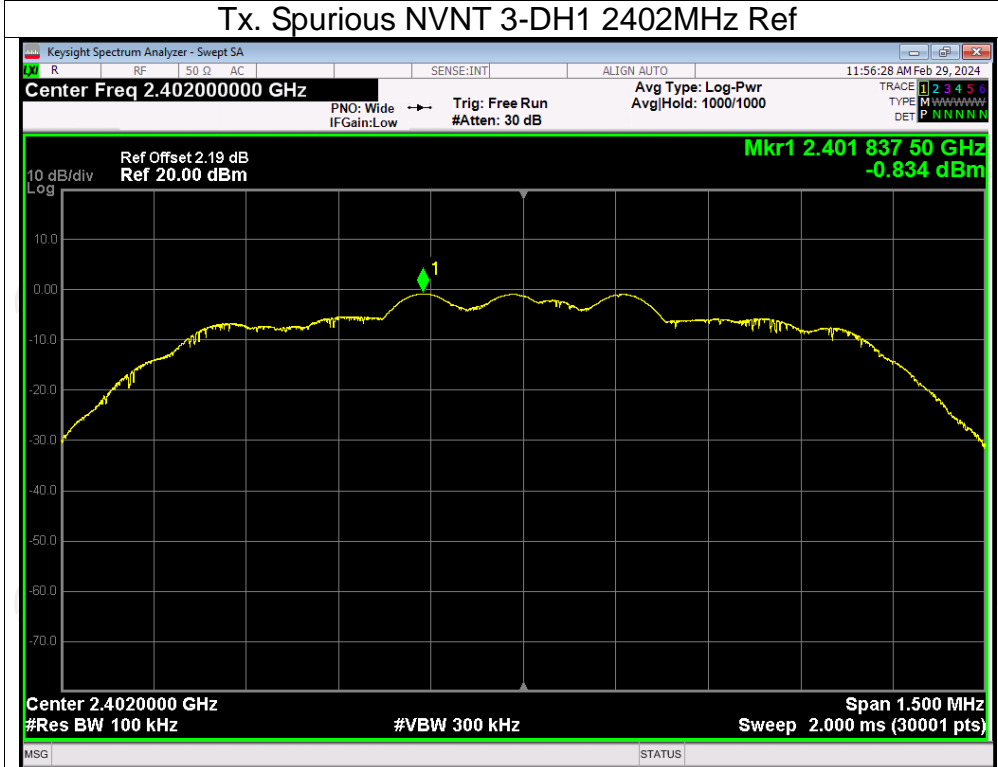

Tx. Spurious NVNT 3-DH1 2402MHz Ref

Tx. Spurious NVNT 3-DH1 2402MHz Emission

Tx. Spurious NVNT 3-DH1 2441MHz Ref

Tx. Spurious NVNT 3-DH1 2441MHz Emission

Tx. Spurious NVNT 3-DH1 2480MHz Ref

Tx. Spurious NVNT 3-DH1 2480MHz Emission