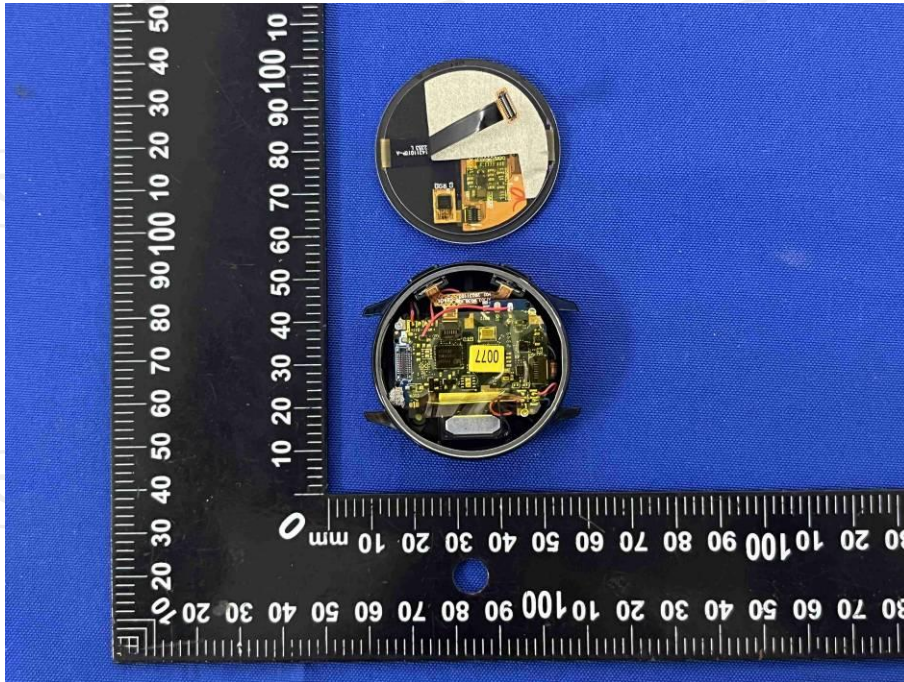

Appendix B: Photographs of Test Setup

Product: Smart Watch

Model: CALLIE

Radiated Emission

Conducted Emission

Appendix C: Photographs of EUT
Product: Smart Watch
Model: CALLIE
External Photos

Product: Smart Watch
Model: CALLIE
Internal Photos