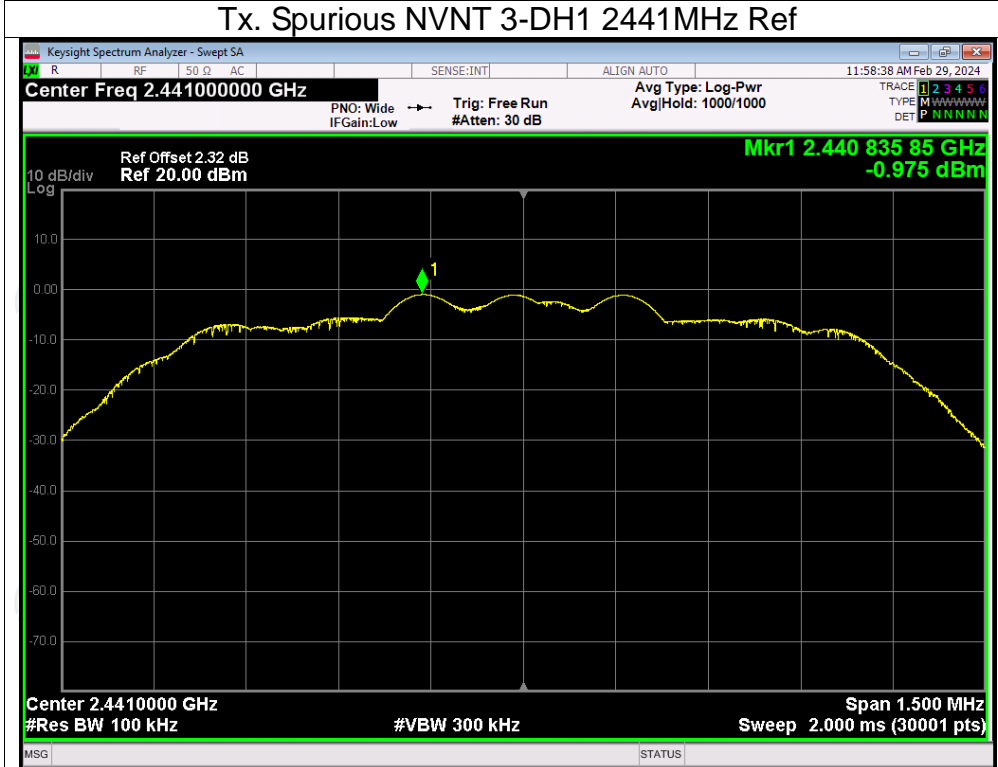

Tx. Spurious NVNT 3-DH1 2402MHz Ref

Tx. Spurious NVNT 3-DH1 2402MHz Emission

Tx. Spurious NVNT 3-DH1 2441MHz Ref

Tx. Spurious NVNT 3-DH1 2441MHz Emission

Tx. Spurious NVNT 3-DH1 2480MHz Ref

Tx. Spurious NVNT 3-DH1 2480MHz Emission