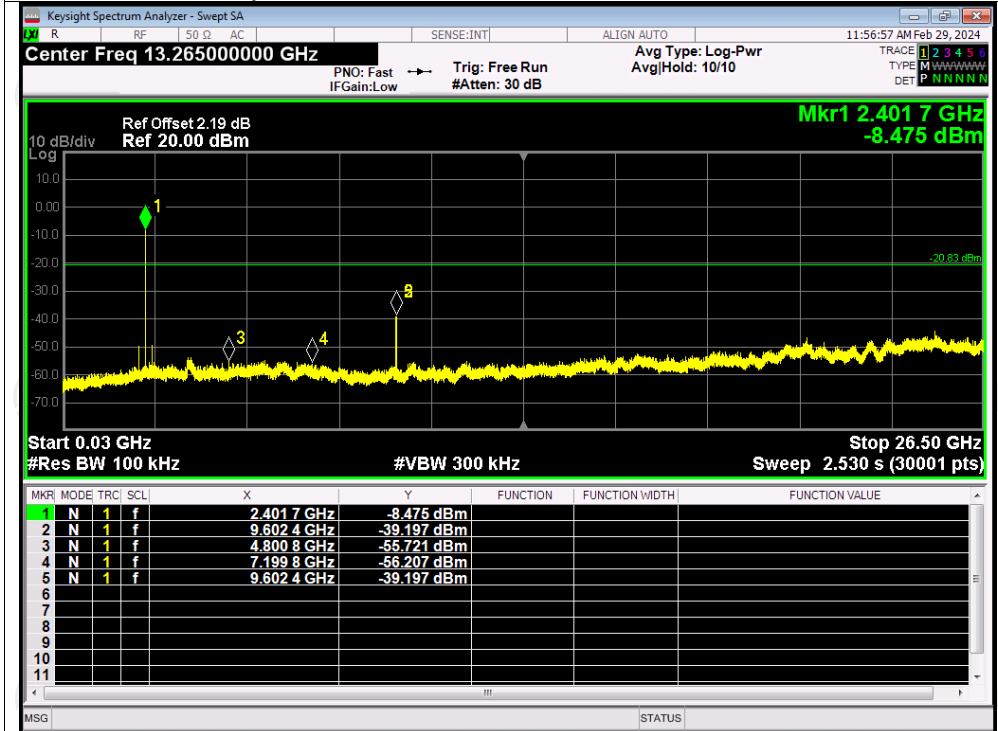

Tx. Spurious NVNT 3-DH1 2402MHz Ref

Tx. Spurious NVNT 3-DH1 2402MHz Emission

Tx. Spurious NVNT 3-DH1 2441MHz Ref

Tx. Spurious NVNT 3-DH1 2441MHz Emission

Tx. Spurious NVNT 3-DH1 2480MHz Ref

Tx. Spurious NVNT 3-DH1 2480MHz Emission

Number of Hopping Channel

Condition	Mode	Hopping Number	Limit	Verdict
NVNT	1-DH1	79	15	Pass
NVNT	2-DH1	79	15	Pass
NVNT	3-DH1	79	15	Pass

Test Graphs
Hopping No. NVNT 1-DH1 2441MHz

Hopping No. NVNT 2-DH1 2441MHz

Hopping No. NVNT 3-DH1 2441MHz

Dwell Time

Condition	Mode	Frequency (MHz)	Pulse Time (ms)	Total Dwell Time (ms)	Burst Count	Period Time (ms)	Limit (ms)	Verdict
NVNT	1-DH1	2441	0.38	120.84	318	31600	400	Pass
NVNT	1-DH3	2441	1.64	250.92	153	31600	400	Pass
NVNT	1-DH5	2441	2.89	309.23	107	31600	400	Pass
NVNT	2-DH1	2441	0.39	124.41	319	31600	400	Pass
NVNT	2-DH3	2441	1.64	262.40	160	31600	400	Pass
NVNT	2-DH5	2441	2.89	332.35	115	31600	400	Pass
NVNT	3-DH1	2441	0.39	124.02	318	31600	400	Pass
NVNT	3-DH3	2441	1.64	259.12	158	31600	400	Pass
NVNT	3-DH5	2441	2.89	317.90	110	31600	400	Pass