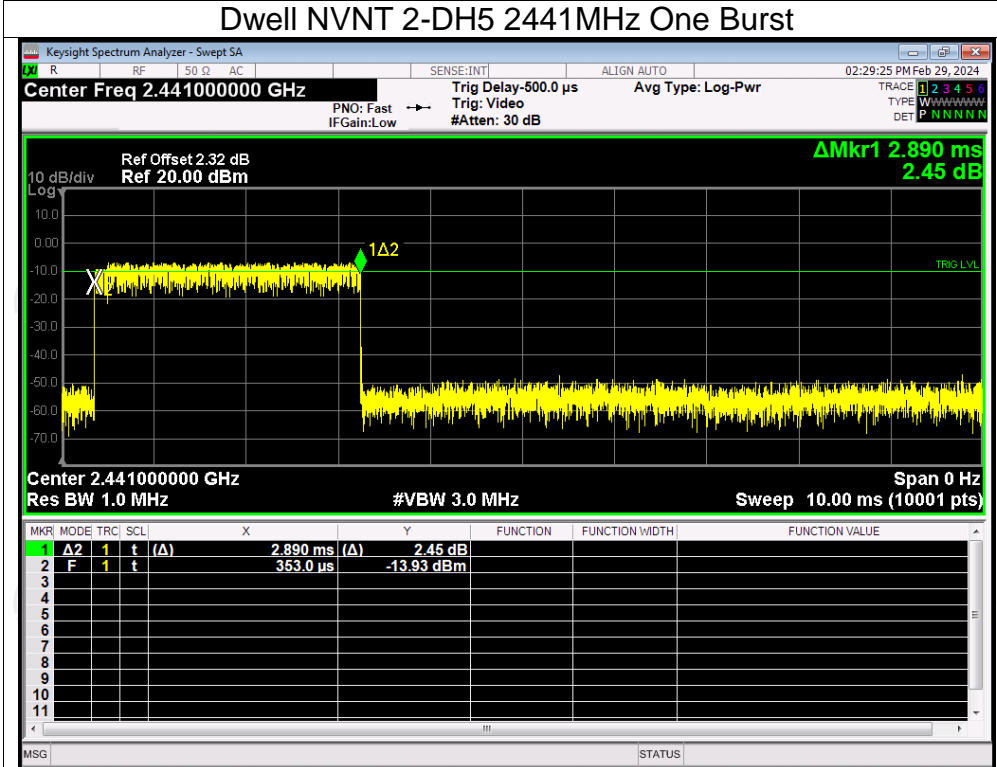

Dwell NVNT 2-DH1 2441MHz One Burst

Dwell NVNT 2-DH1 2441MHz Accumulated

Dwell NVNT 2-DH3 2441MHz One Burst

Dwell NVNT 2-DH3 2441MHz Accumulated

Dwell NVNT 2-DH5 2441MHz One Burst

Dwell NVNT 2-DH5 2441MHz Accumulated

Dwell NVNT 3-DH1 2441MHz One Burst

Dwell NVNT 3-DH1 2441MHz Accumulated

Dwell NVNT 3-DH3 2441MHz One Burst

Dwell NVNT 3-DH3 2441MHz Accumulated

Dwell NVNT 3-DH5 2441MHz One Burst

Dwell NVNT 3-DH5 2441MHz Accumulated