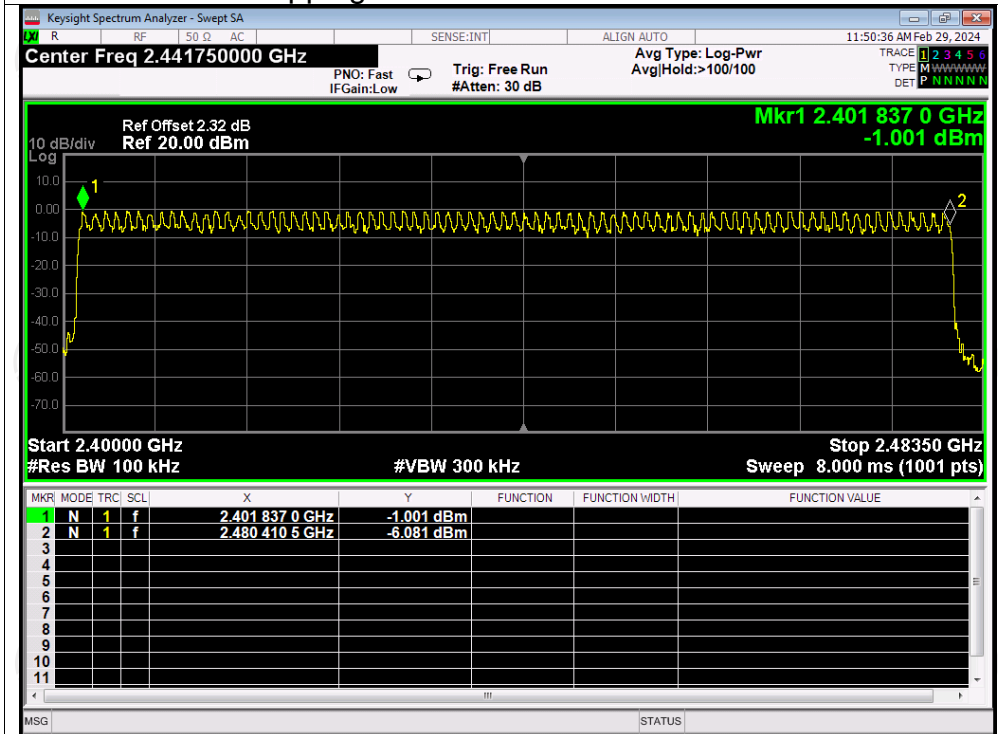

Tx. Spurious NVNT 3-DH1 2402MHz Ref

Tx. Spurious NVNT 3-DH1 2402MHz Emission

Tx. Spurious NVNT 3-DH1 2441MHz Ref

Tx. Spurious NVNT 3-DH1 2441MHz Emission

Tx. Spurious NVNT 3-DH1 2480MHz Ref

Tx. Spurious NVNT 3-DH1 2480MHz Emission

Number of Hopping Channel

Condition	Mode	Hopping Number	Limit	Verdict
NVNT	1-DH1	79	15	Pass
NVNT	2-DH1	79	15	Pass
NVNT	3-DH1	79	15	Pass

Test Graphs
Hopping No. NVNT 1-DH1 2441MHz

Hopping No. NVNT 2-DH1 2441MHz

Hopping No. NVNT 3-DH1 2441MHz

Dwell Time

Condition	Mode	Frequency (MHz)	Pulse Time (ms)	Total Dwell Time (ms)	Burst Count	Period Time (ms)	Limit (ms)	Verdict
NVNT	1-DH1	2441	0.38	120.84	318	31600	400	Pass
NVNT	1-DH3	2441	1.64	250.92	153	31600	400	Pass
NVNT	1-DH5	2441	2.89	309.23	107	31600	400	Pass
NVNT	2-DH1	2441	0.39	124.41	319	31600	400	Pass
NVNT	2-DH3	2441	1.64	262.40	160	31600	400	Pass
NVNT	2-DH5	2441	2.89	332.35	115	31600	400	Pass
NVNT	3-DH1	2441	0.39	124.02	318	31600	400	Pass
NVNT	3-DH3	2441	1.64	259.12	158	31600	400	Pass
NVNT	3-DH5	2441	2.89	317.90	110	31600	400	Pass