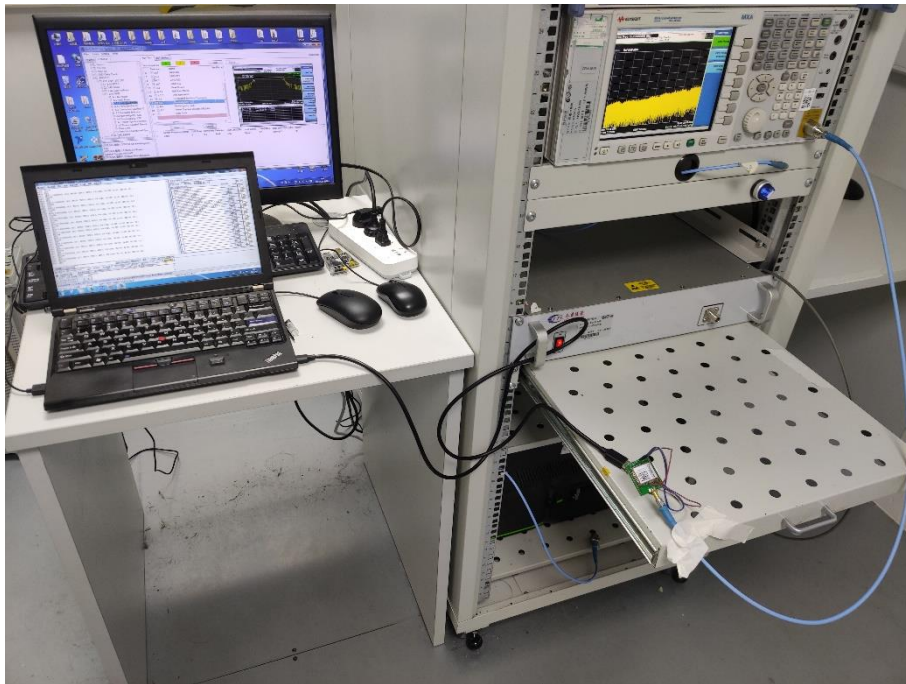

## TEST SETUP PHOTOS

### 1 Radiated Test Photo

Below 30MHz

30MHz-1GHz

Close-up

Above 1GHz

Close-up

## 2 Conducted Test Photo

Conducted Test-LoRa