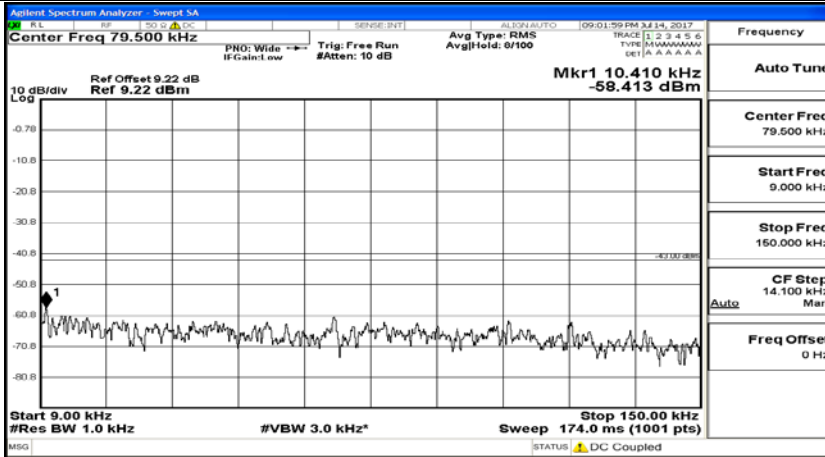

(Channel Bandwidth:20 MHz)_HCH_16QAM_1RB#0

(Channel Bandwidth:20 MHz)_HCH_16QAM_1RB#49