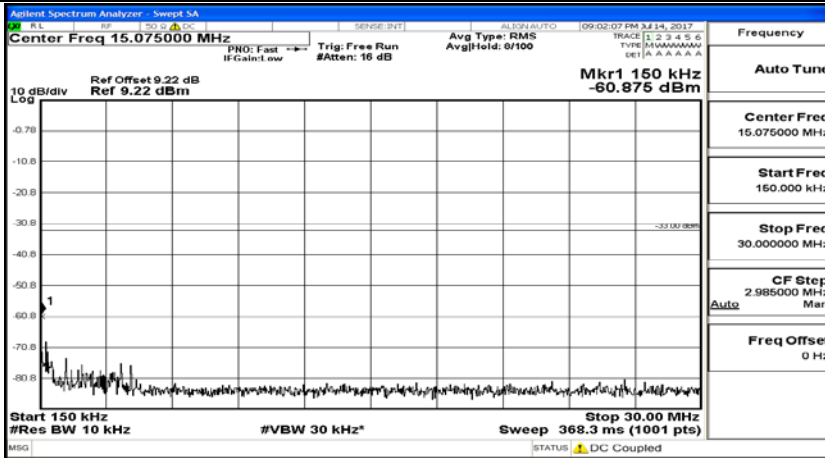

(Channel Bandwidth:20 MHz)_HCH_16QAM_1RB#0

(Channel Bandwidth:20 MHz)_HCH_16QAM_1RB#49