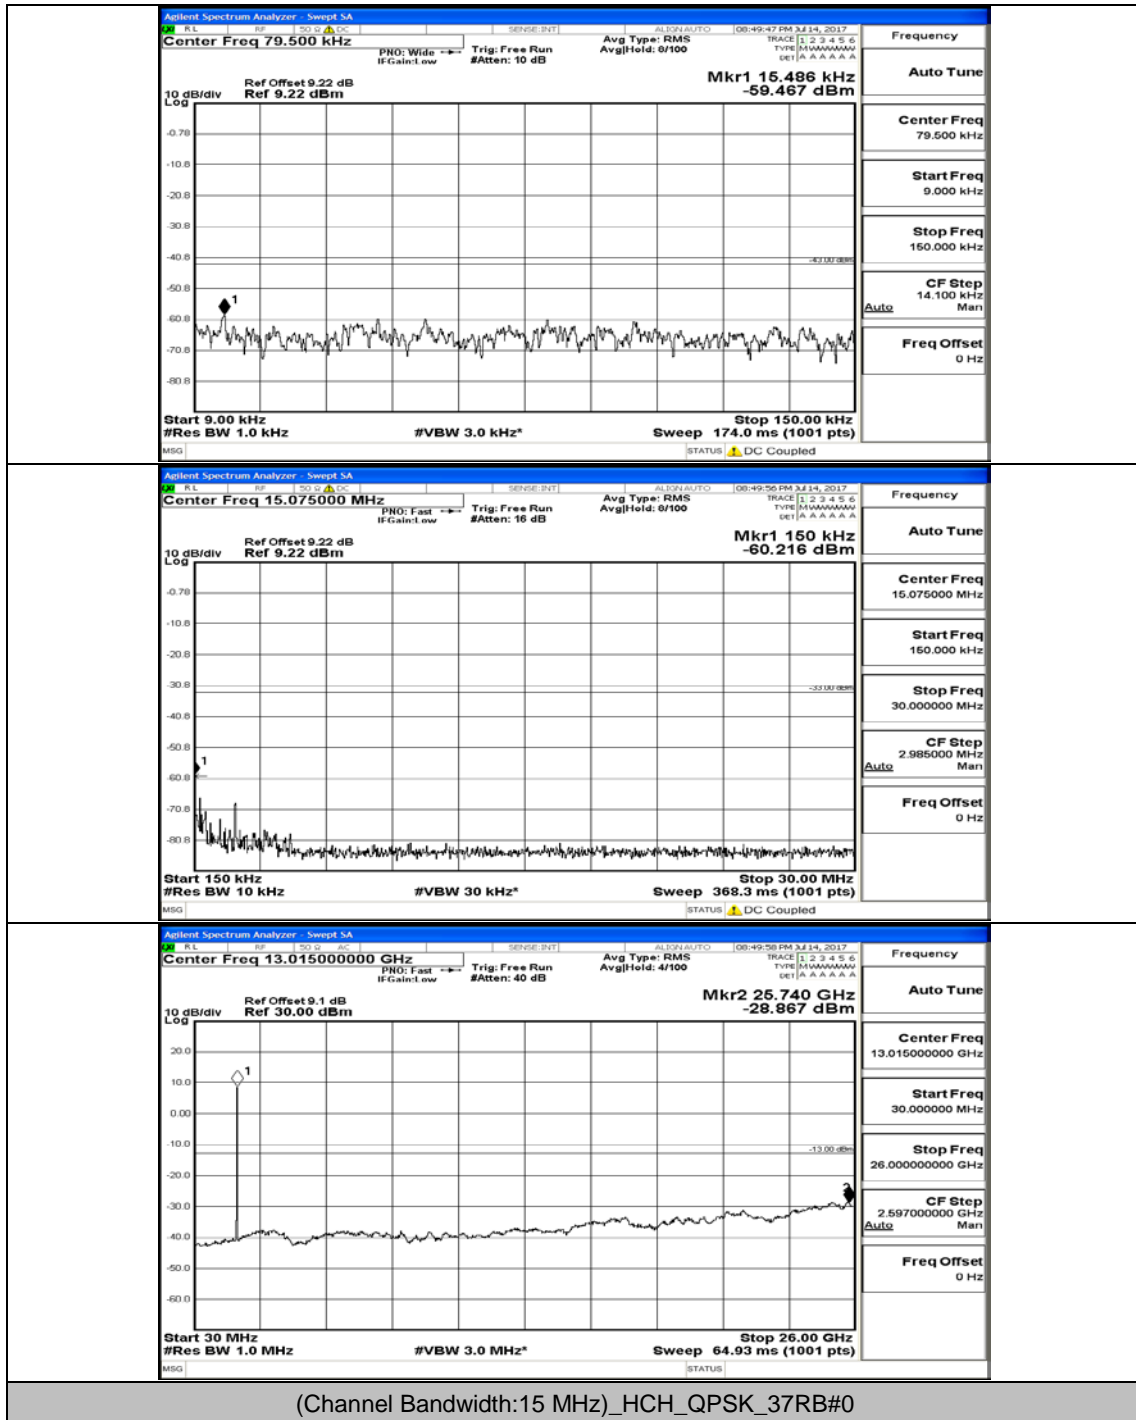

(Channel Bandwidth:15 MHz)_HCH_QPSK_1RB#0

(Channel Bandwidth:15 MHz)_HCH_QPSK_1RB#37

(Channel Bandwidth:15 MHz)_LCH_16QAM_1RB#0

(Channel Bandwidth:15 MHz)_LCH_16QAM_1RB#37

(Channel Bandwidth:15 MHz)_MCH_16QAM_1RB#0

(Channel Bandwidth:15 MHz)_MCH_16QAM_1RB#37

(Channel Bandwidth:15 MHz)_MCH_16QAM_37RB#18

(Channel Bandwidth:15 MHz)_HCH_16QAM_1RB#0