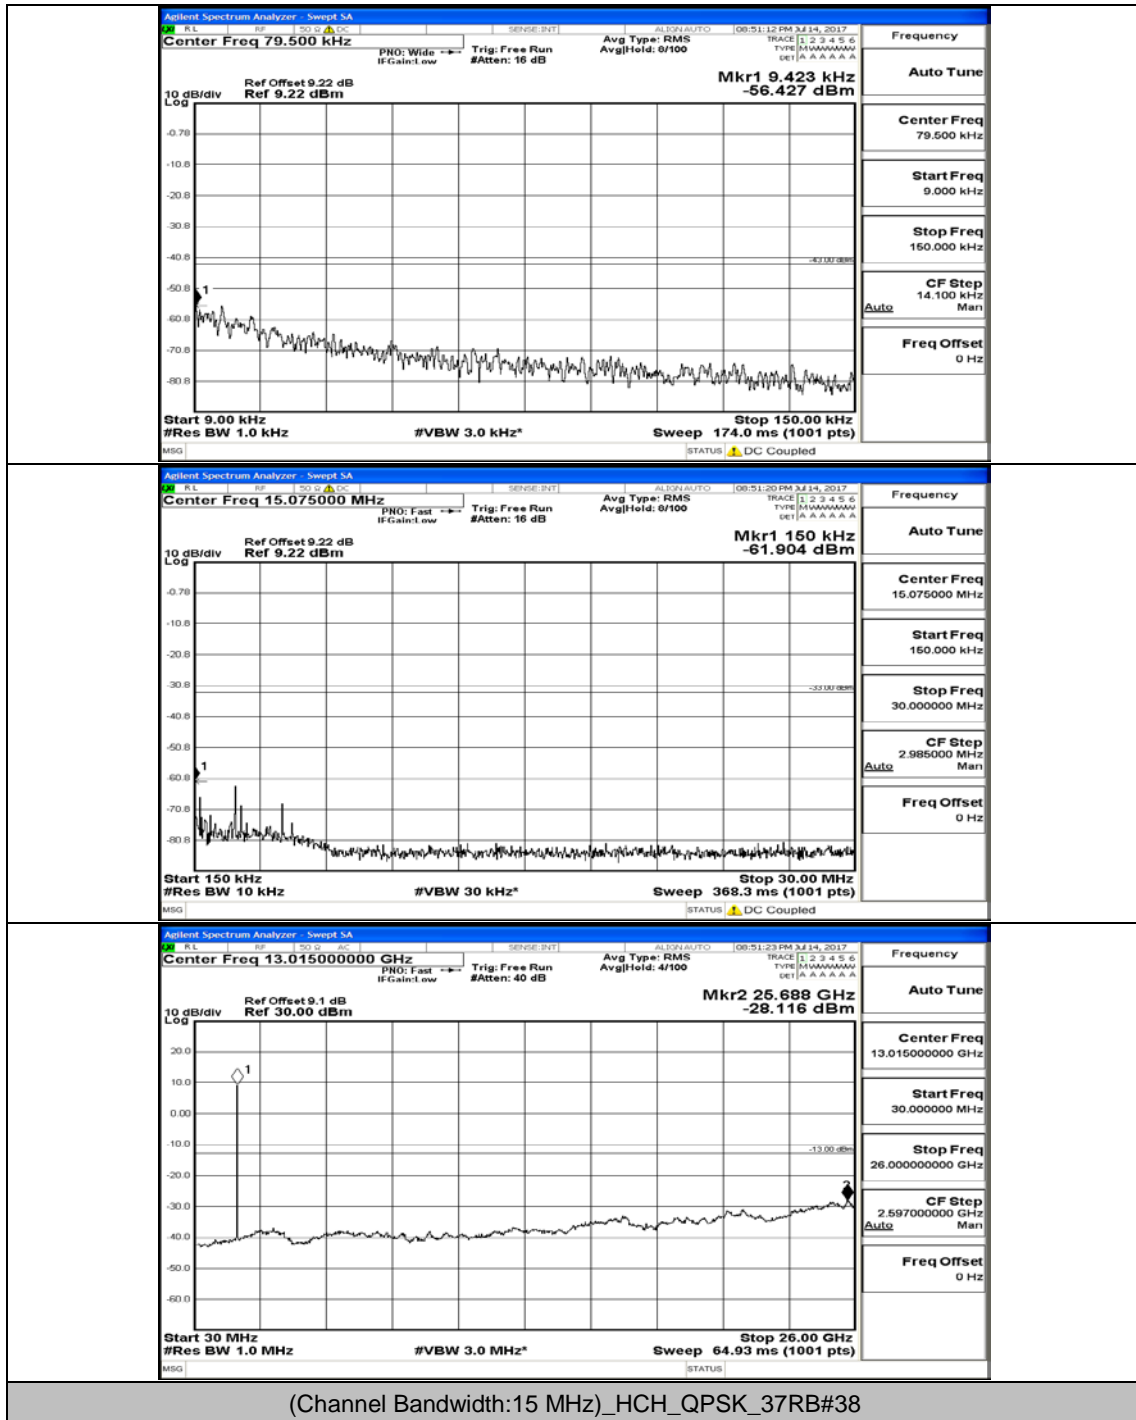

(Channel Bandwidth:15 MHz)_HCH_QPSK_1RB#0

(Channel Bandwidth:15 MHz)_HCH_QPSK_1RB#37

(Channel Bandwidth:15 MHz)_LCH_16QAM_1RB#0

(Channel Bandwidth:15 MHz)_LCH_16QAM_1RB#37

(Channel Bandwidth:15 MHz)_MCH_16QAM_1RB#0

(Channel Bandwidth:15 MHz)_MCH_16QAM_1RB#37

(Channel Bandwidth:15 MHz)_MCH_16QAM_37RB#18

(Channel Bandwidth:15 MHz)_HCH_16QAM_1RB#0