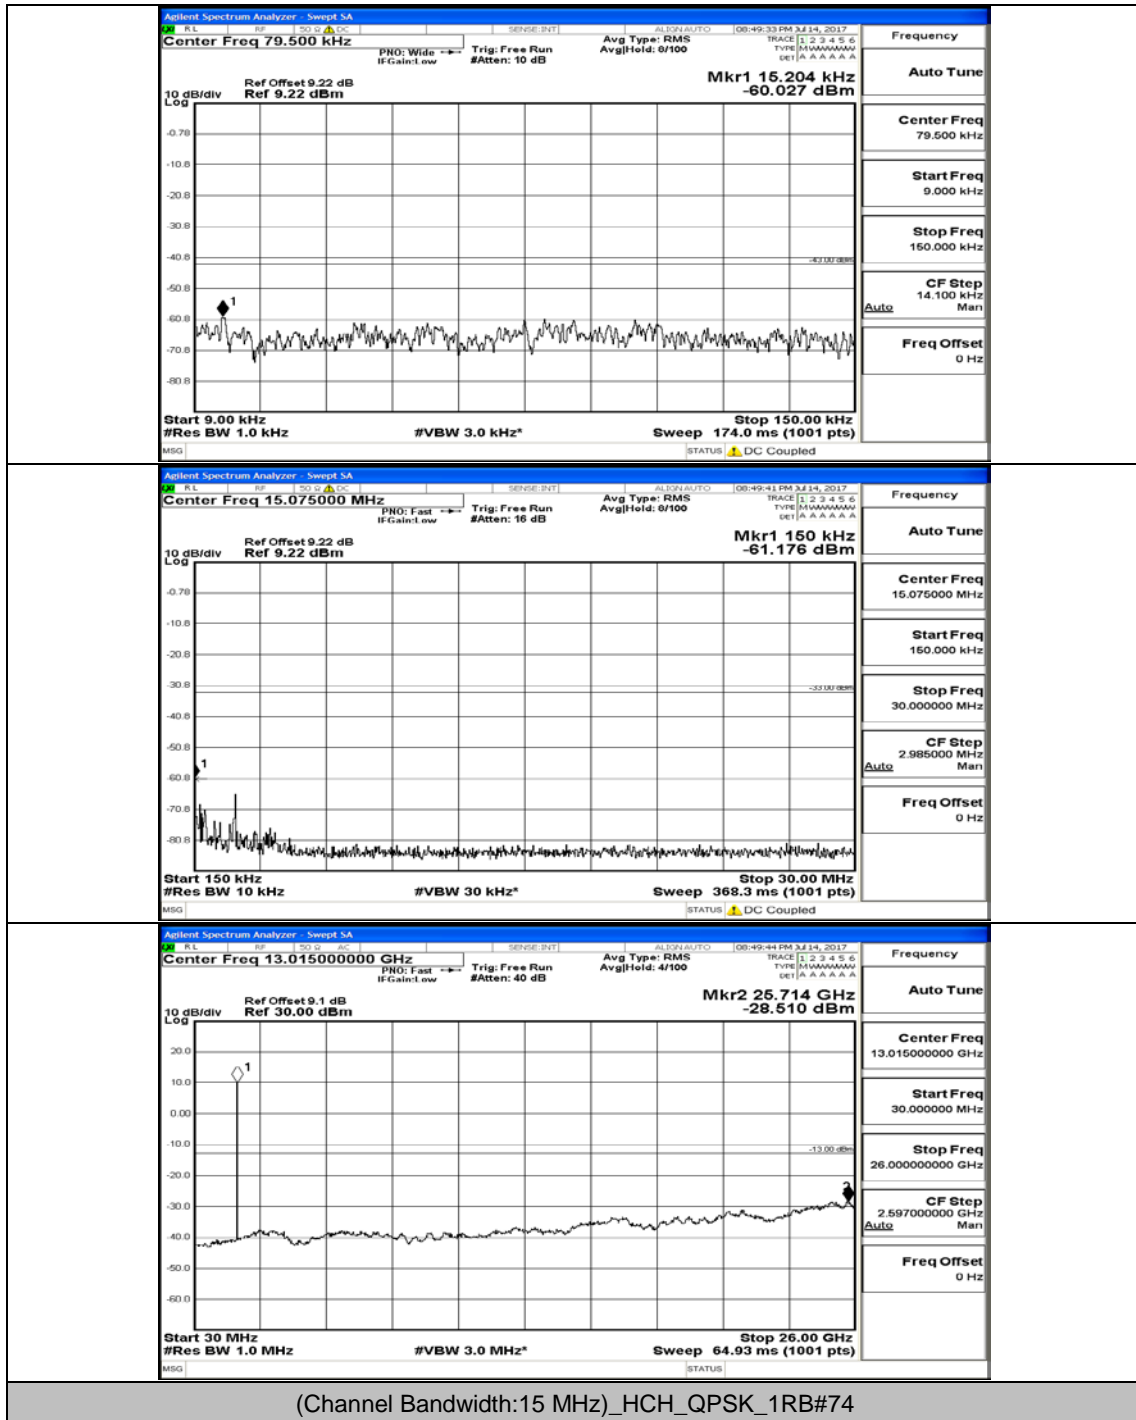

(Channel Bandwidth:15 MHz)_HCH_QPSK_1RB#0

(Channel Bandwidth:15 MHz)_HCH_QPSK_1RB#37

(Channel Bandwidth:15 MHz)_LCH_16QAM_1RB#0

(Channel Bandwidth:15 MHz)_LCH_16QAM_1RB#37

(Channel Bandwidth:15 MHz)_MCH_16QAM_1RB#0

(Channel Bandwidth:15 MHz)_MCH_16QAM_1RB#37

(Channel Bandwidth:15 MHz)_MCH_16QAM_37RB#18

(Channel Bandwidth:15 MHz)_HCH_16QAM_1RB#0