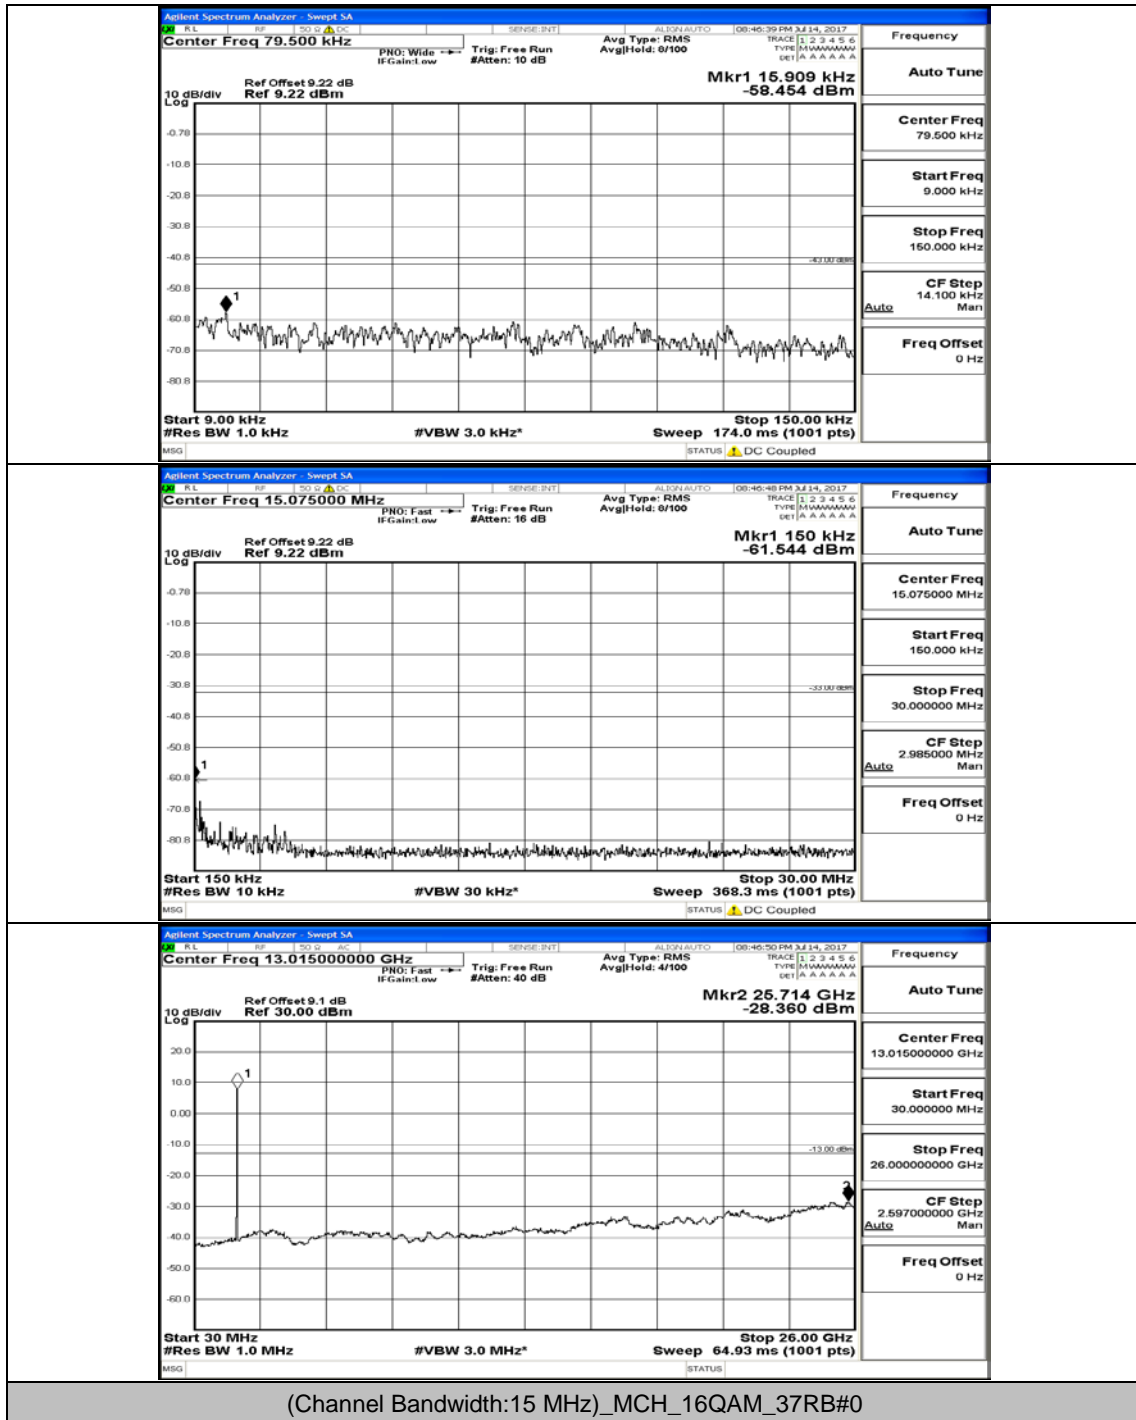

(Channel Bandwidth:15 MHz)_HCH_QPSK_1RB#0

(Channel Bandwidth:15 MHz)_HCH_QPSK_1RB#37

(Channel Bandwidth:15 MHz)_LCH_16QAM_1RB#0

(Channel Bandwidth:15 MHz)_LCH_16QAM_1RB#37

(Channel Bandwidth:15 MHz)_MCH_16QAM_1RB#0

(Channel Bandwidth:15 MHz)_MCH_16QAM_1RB#37

(Channel Bandwidth:15 MHz)_MCH_16QAM_37RB#18

(Channel Bandwidth:15 MHz)_HCH_16QAM_1RB#0