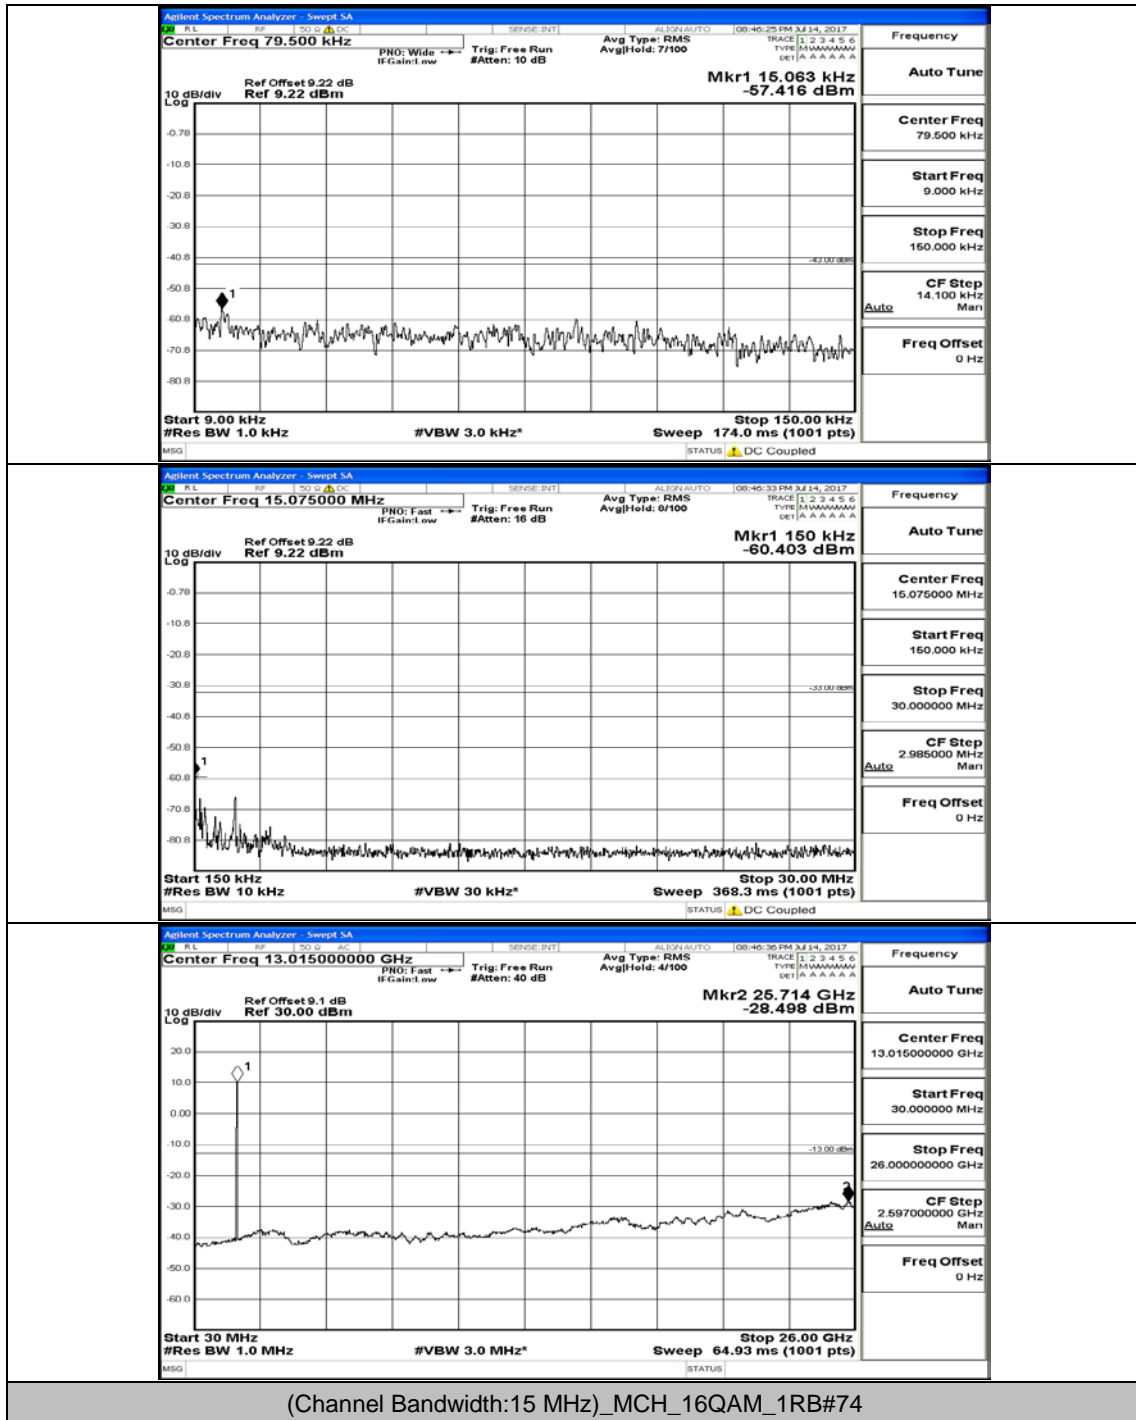

(Channel Bandwidth:15 MHz)_HCH_QPSK_1RB#0

(Channel Bandwidth:15 MHz)_HCH_QPSK_1RB#37

(Channel Bandwidth:15 MHz)_LCH_16QAM_1RB#0

(Channel Bandwidth:15 MHz)_LCH_16QAM_1RB#37

(Channel Bandwidth:15 MHz)_MCH_16QAM_1RB#0

(Channel Bandwidth:15 MHz)_MCH_16QAM_1RB#37

(Channel Bandwidth:15 MHz)_MCH_16QAM_37RB#18

(Channel Bandwidth:15 MHz)_HCH_16QAM_1RB#0