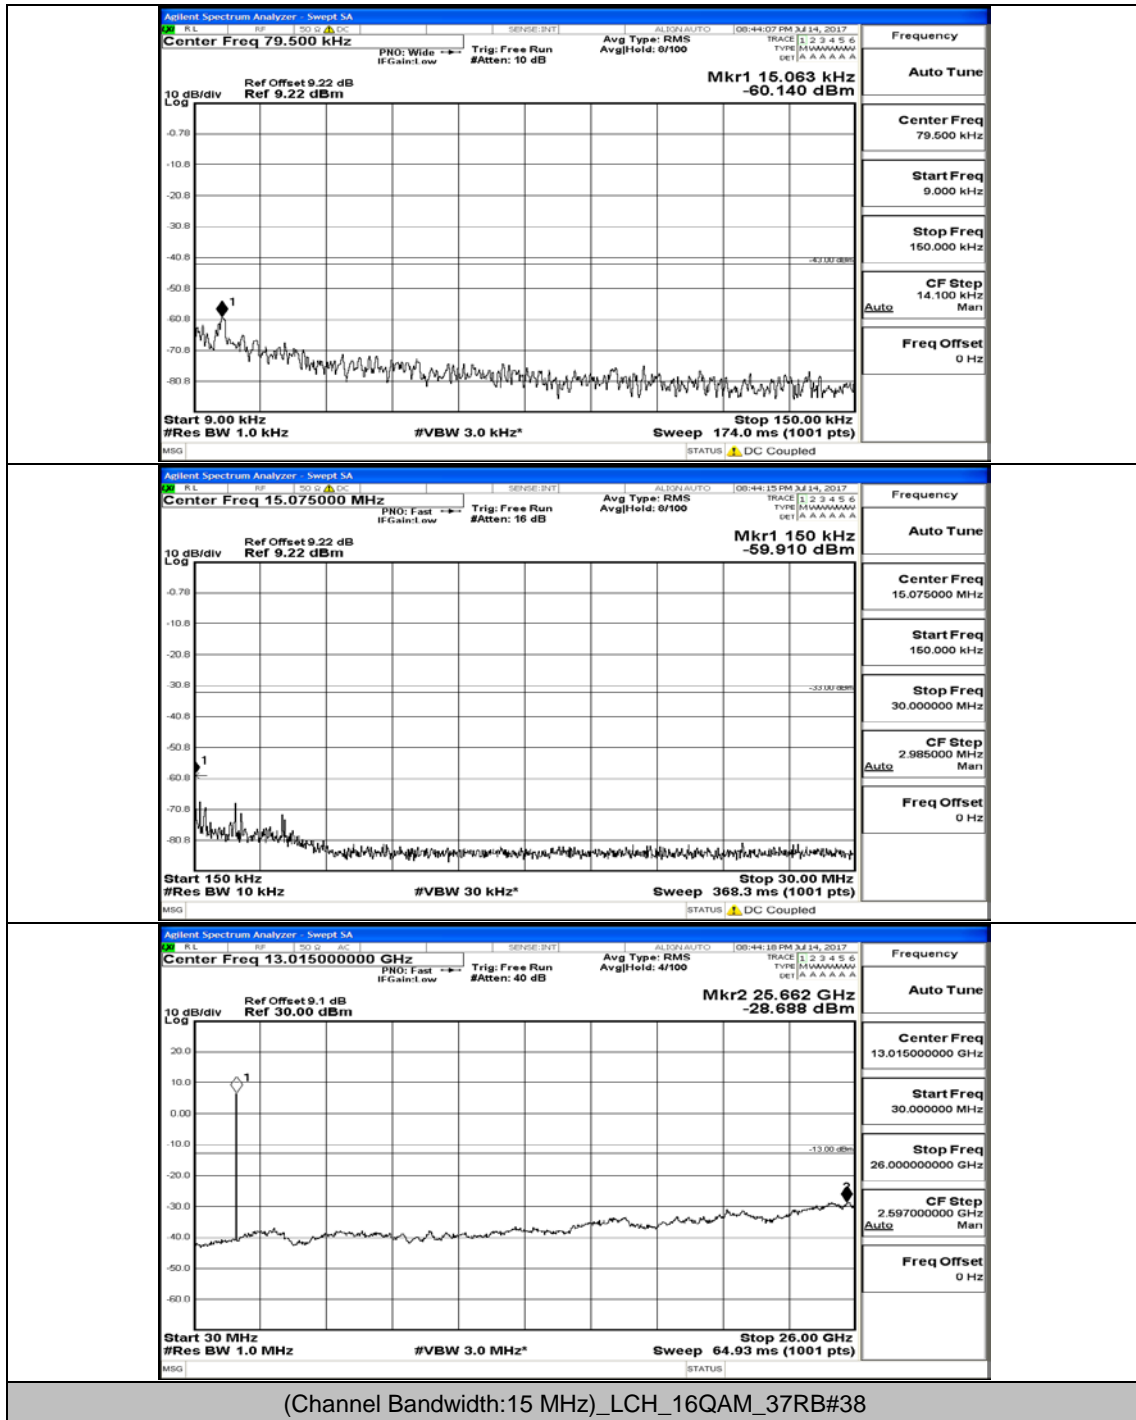

(Channel Bandwidth:15 MHz)_HCH_QPSK_1RB#0

(Channel Bandwidth:15 MHz)_HCH_QPSK_1RB#37

(Channel Bandwidth:15 MHz)_LCH_16QAM_1RB#0

(Channel Bandwidth:15 MHz)_LCH_16QAM_1RB#37

(Channel Bandwidth:15 MHz)_MCH_16QAM_1RB#0

(Channel Bandwidth:15 MHz)_MCH_16QAM_1RB#37

(Channel Bandwidth:15 MHz)_MCH_16QAM_37RB#18

(Channel Bandwidth:15 MHz)_HCH_16QAM_1RB#0