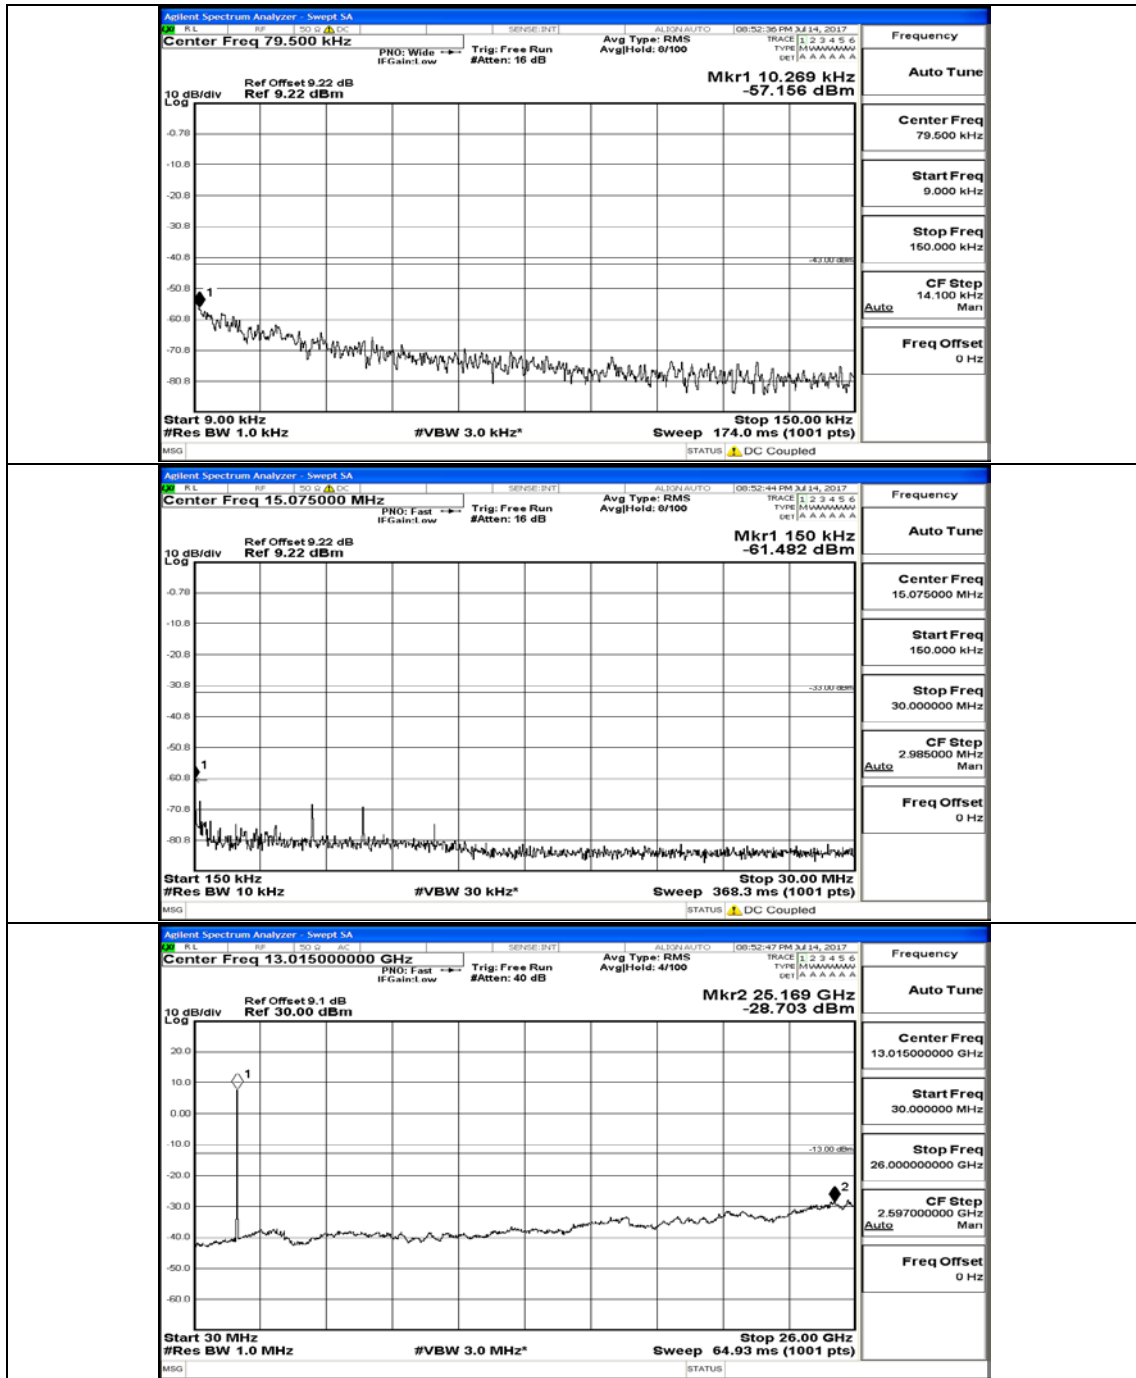

(Channel Bandwidth:15 MHz)_HCH_QPSK_1RB#0

(Channel Bandwidth:15 MHz)_HCH_QPSK_1RB#37

(Channel Bandwidth:15 MHz)_LCH_16QAM_1RB#0

(Channel Bandwidth:15 MHz)_LCH_16QAM_1RB#37

(Channel Bandwidth:15 MHz)_MCH_16QAM_1RB#0

(Channel Bandwidth:15 MHz)_MCH_16QAM_1RB#37

(Channel Bandwidth:15 MHz)_MCH_16QAM_37RB#18

(Channel Bandwidth:15 MHz)_HCH_16QAM_1RB#0