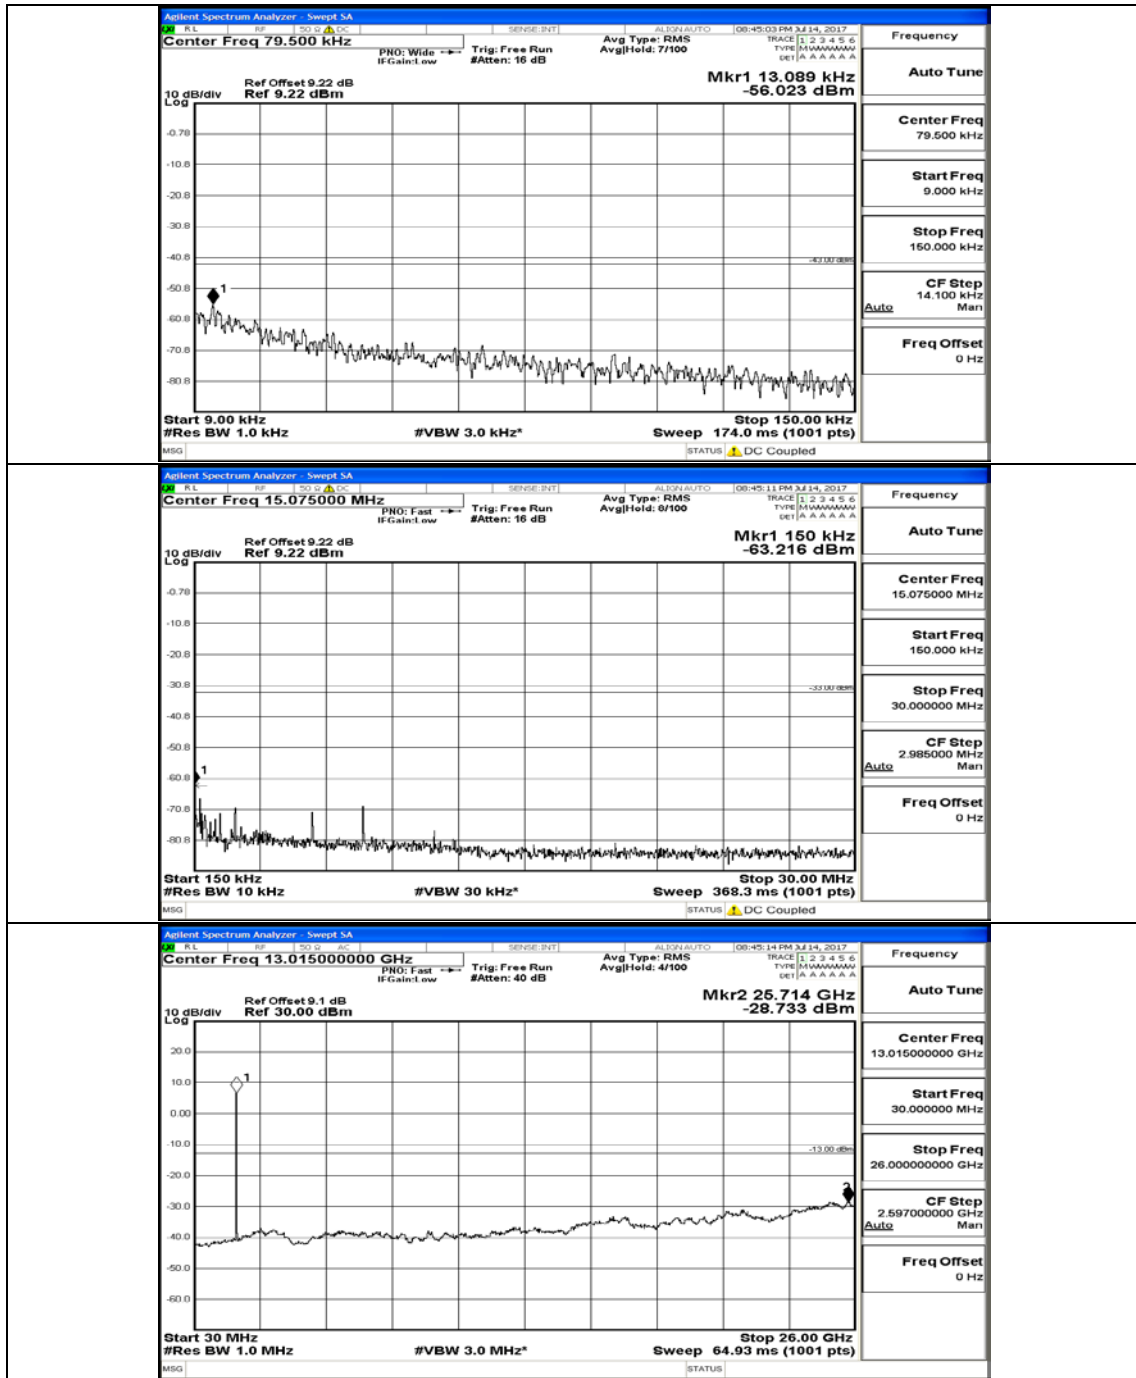

(Channel Bandwidth:15 MHz)_HCH_QPSK_1RB#0

(Channel Bandwidth:15 MHz)_HCH_QPSK_1RB#37

(Channel Bandwidth:15 MHz)_LCH_16QAM_1RB#0

(Channel Bandwidth:15 MHz)_LCH_16QAM_1RB#37

(Channel Bandwidth:15 MHz)_MCH_16QAM_1RB#0

(Channel Bandwidth:15 MHz)_MCH_16QAM_1RB#37

(Channel Bandwidth:15 MHz)_MCH_16QAM_37RB#18

(Channel Bandwidth:15 MHz)_HCH_16QAM_1RB#0