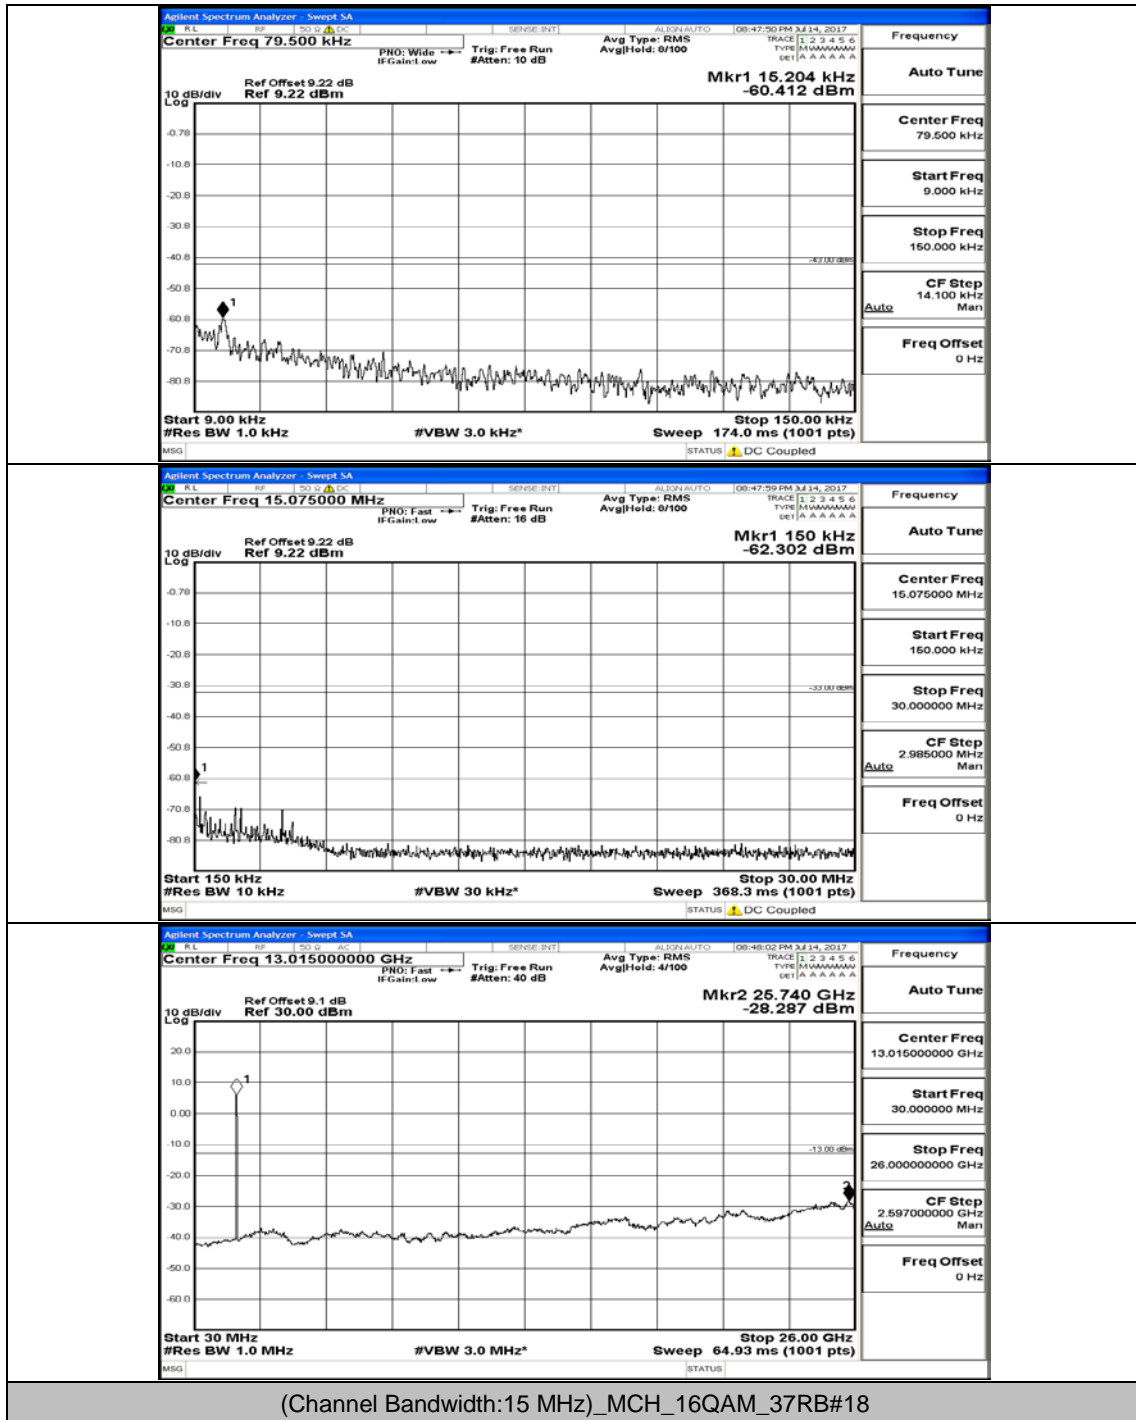

(Channel Bandwidth:15 MHz)_HCH_QPSK_1RB#0

(Channel Bandwidth:15 MHz)_HCH_QPSK_1RB#37

(Channel Bandwidth:15 MHz)_LCH_16QAM_1RB#0

(Channel Bandwidth:15 MHz)_LCH_16QAM_1RB#37

(Channel Bandwidth:15 MHz)_MCH_16QAM_1RB#0

(Channel Bandwidth:15 MHz)_MCH_16QAM_1RB#37

(Channel Bandwidth:15 MHz)_MCH_16QAM_37RB#18

(Channel Bandwidth:15 MHz)_HCH_16QAM_1RB#0