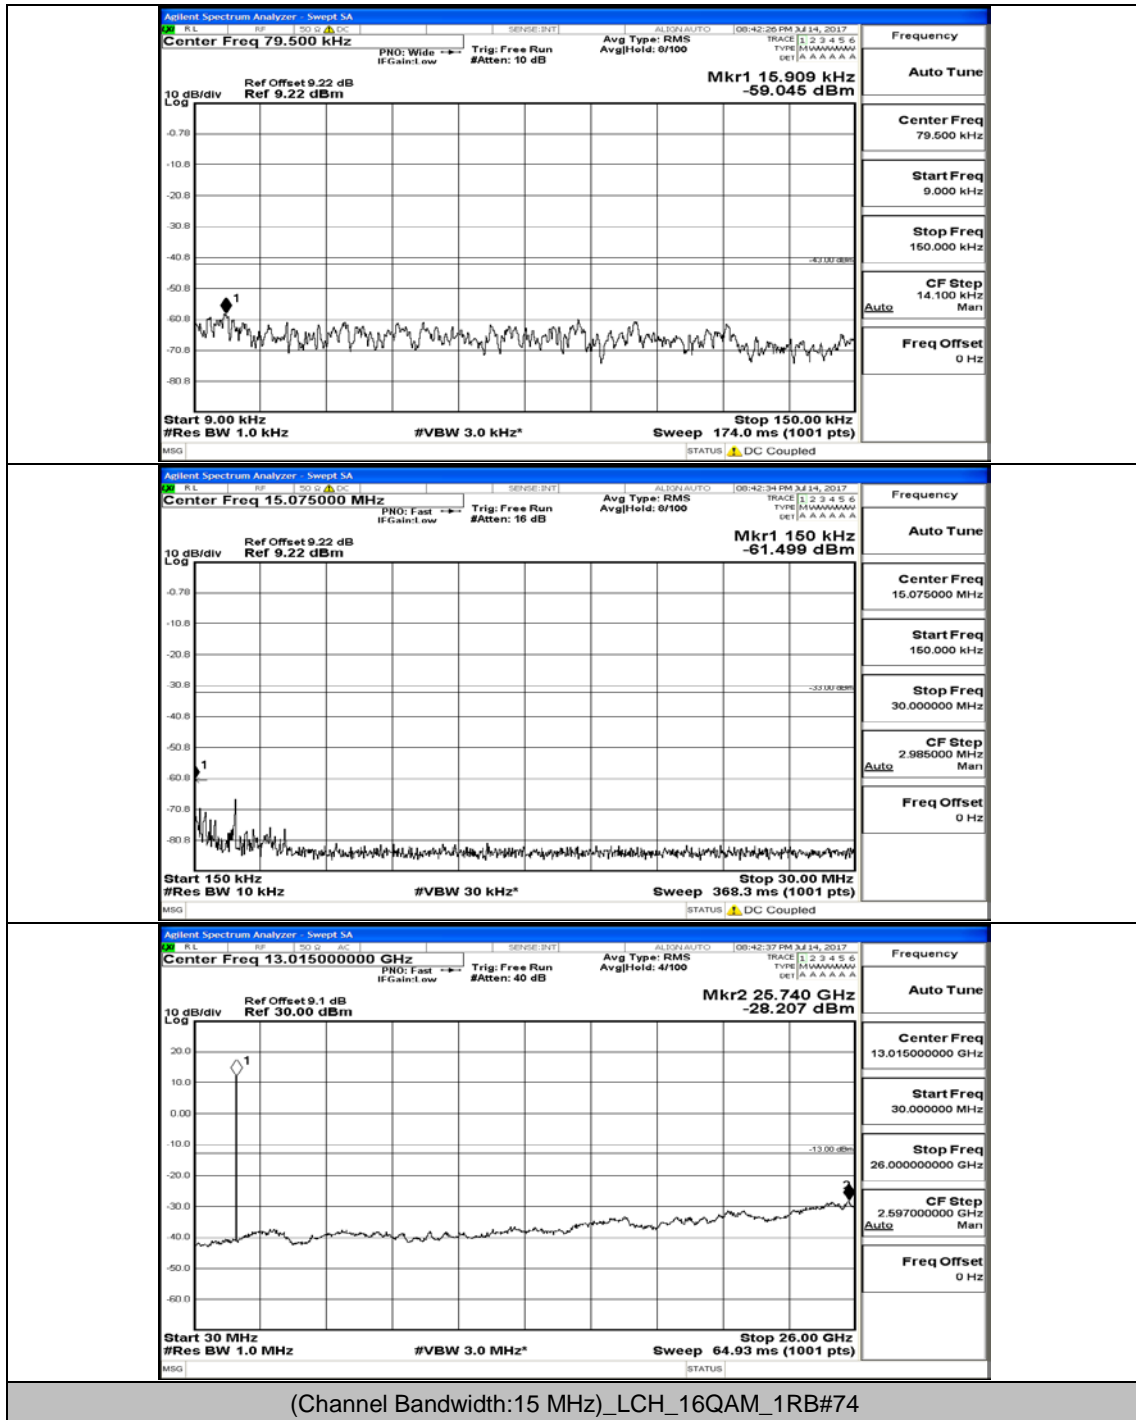

(Channel Bandwidth:15 MHz)_HCH_QPSK_1RB#0

(Channel Bandwidth:15 MHz)_HCH_QPSK_1RB#37

(Channel Bandwidth:15 MHz)_LCH_16QAM_1RB#0

(Channel Bandwidth:15 MHz)_LCH_16QAM_1RB#37

(Channel Bandwidth:15 MHz)_MCH_16QAM_1RB#0

(Channel Bandwidth:15 MHz)_MCH_16QAM_1RB#37

(Channel Bandwidth:15 MHz)_MCH_16QAM_37RB#18

(Channel Bandwidth:15 MHz)_HCH_16QAM_1RB#0