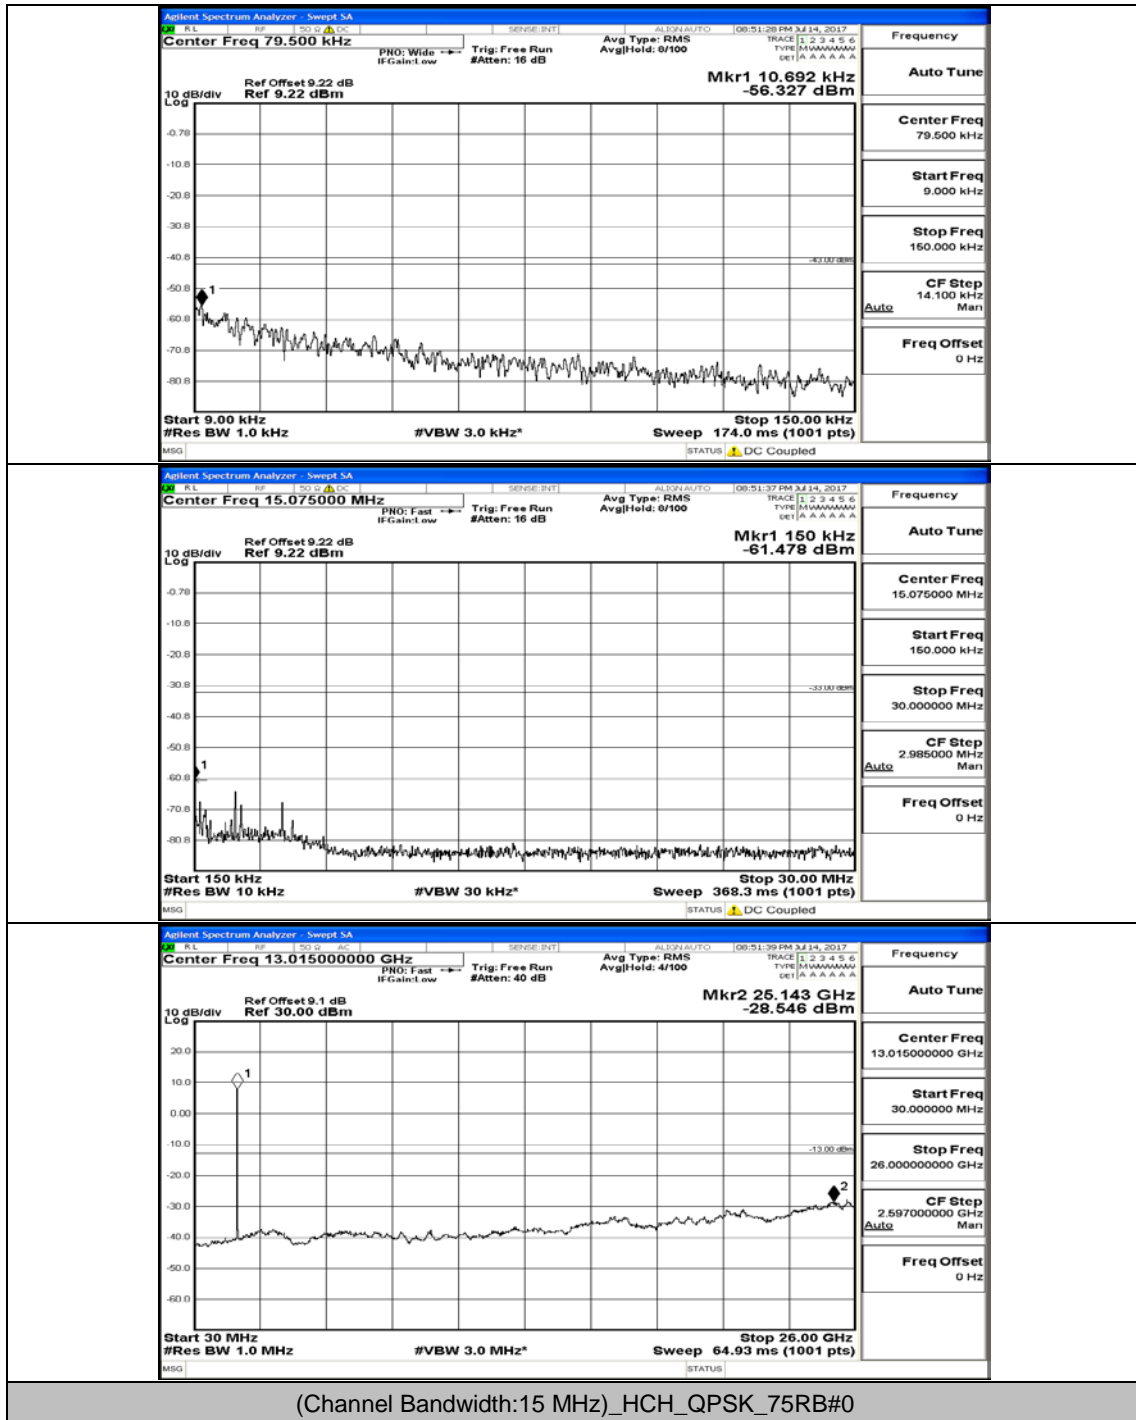

(Channel Bandwidth:15 MHz)_HCH_QPSK_1RB#0

(Channel Bandwidth:15 MHz)_HCH_QPSK_1RB#37

(Channel Bandwidth:15 MHz)_LCH_16QAM_1RB#0

(Channel Bandwidth:15 MHz)_LCH_16QAM_1RB#37

(Channel Bandwidth:15 MHz)_MCH_16QAM_1RB#0

(Channel Bandwidth:15 MHz)_MCH_16QAM_1RB#37

(Channel Bandwidth:15 MHz)_MCH_16QAM_37RB#18

(Channel Bandwidth:15 MHz)_HCH_16QAM_1RB#0