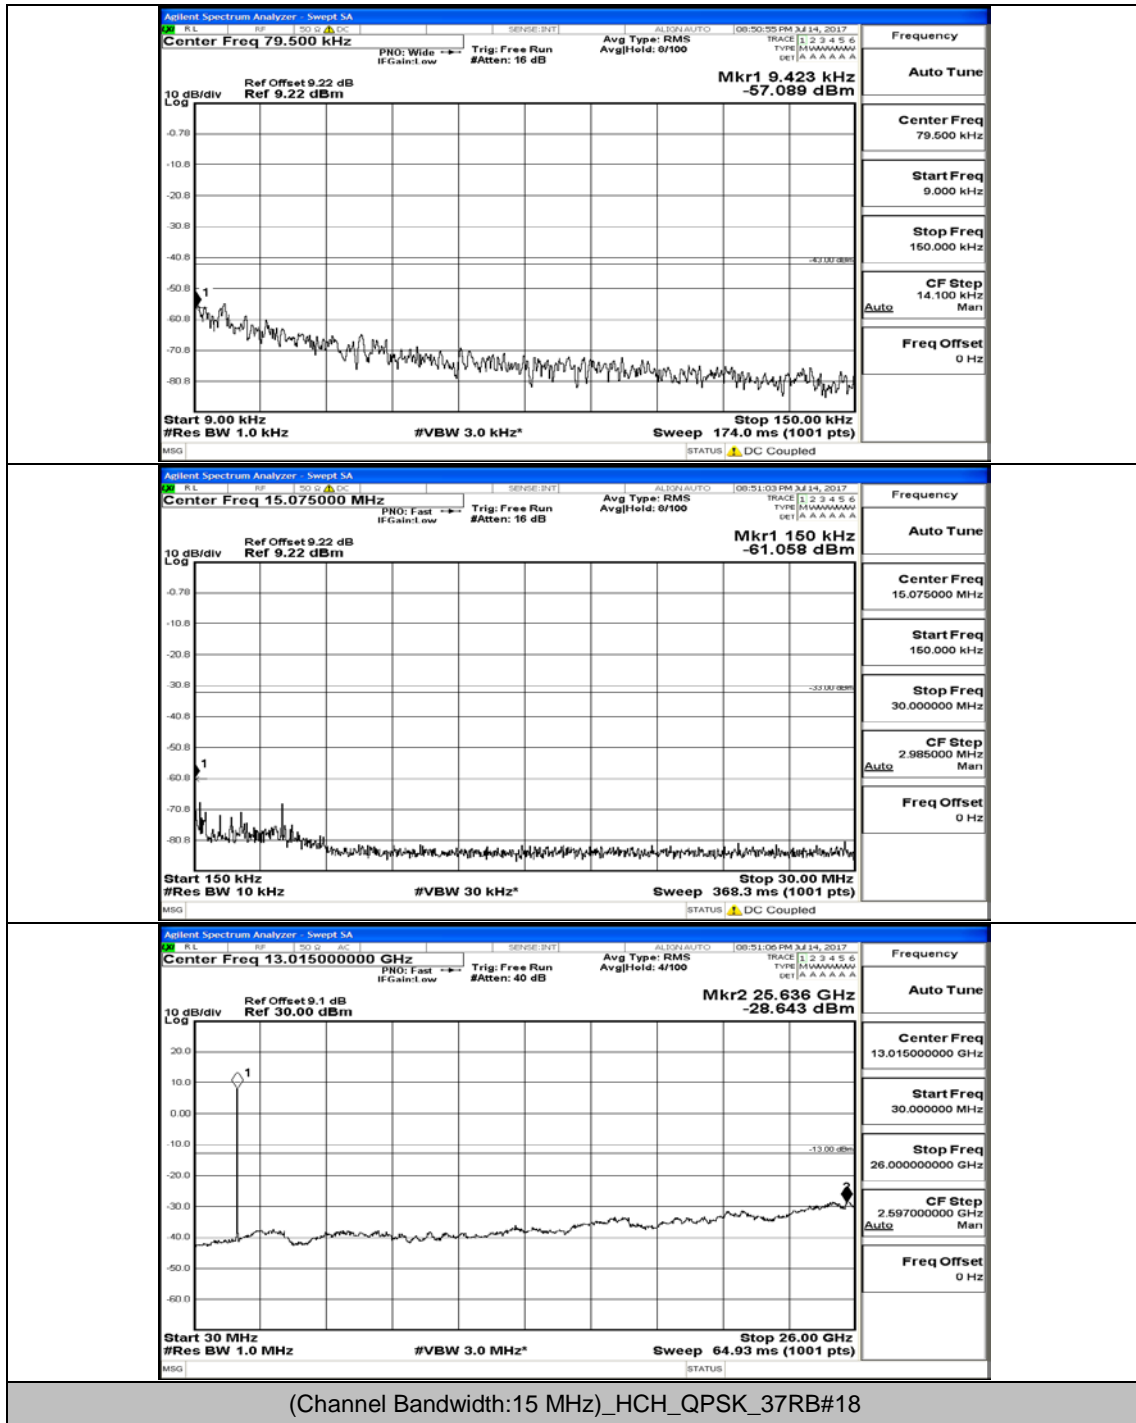

(Channel Bandwidth:15 MHz)_HCH_QPSK_1RB#0

(Channel Bandwidth:15 MHz)_HCH_QPSK_1RB#37

(Channel Bandwidth:15 MHz)_LCH_16QAM_1RB#0

(Channel Bandwidth:15 MHz)_LCH_16QAM_1RB#37

(Channel Bandwidth:15 MHz)_MCH_16QAM_1RB#0

(Channel Bandwidth:15 MHz)_MCH_16QAM_1RB#37

(Channel Bandwidth:15 MHz)_MCH_16QAM_37RB#18

(Channel Bandwidth:15 MHz)_HCH_16QAM_1RB#0