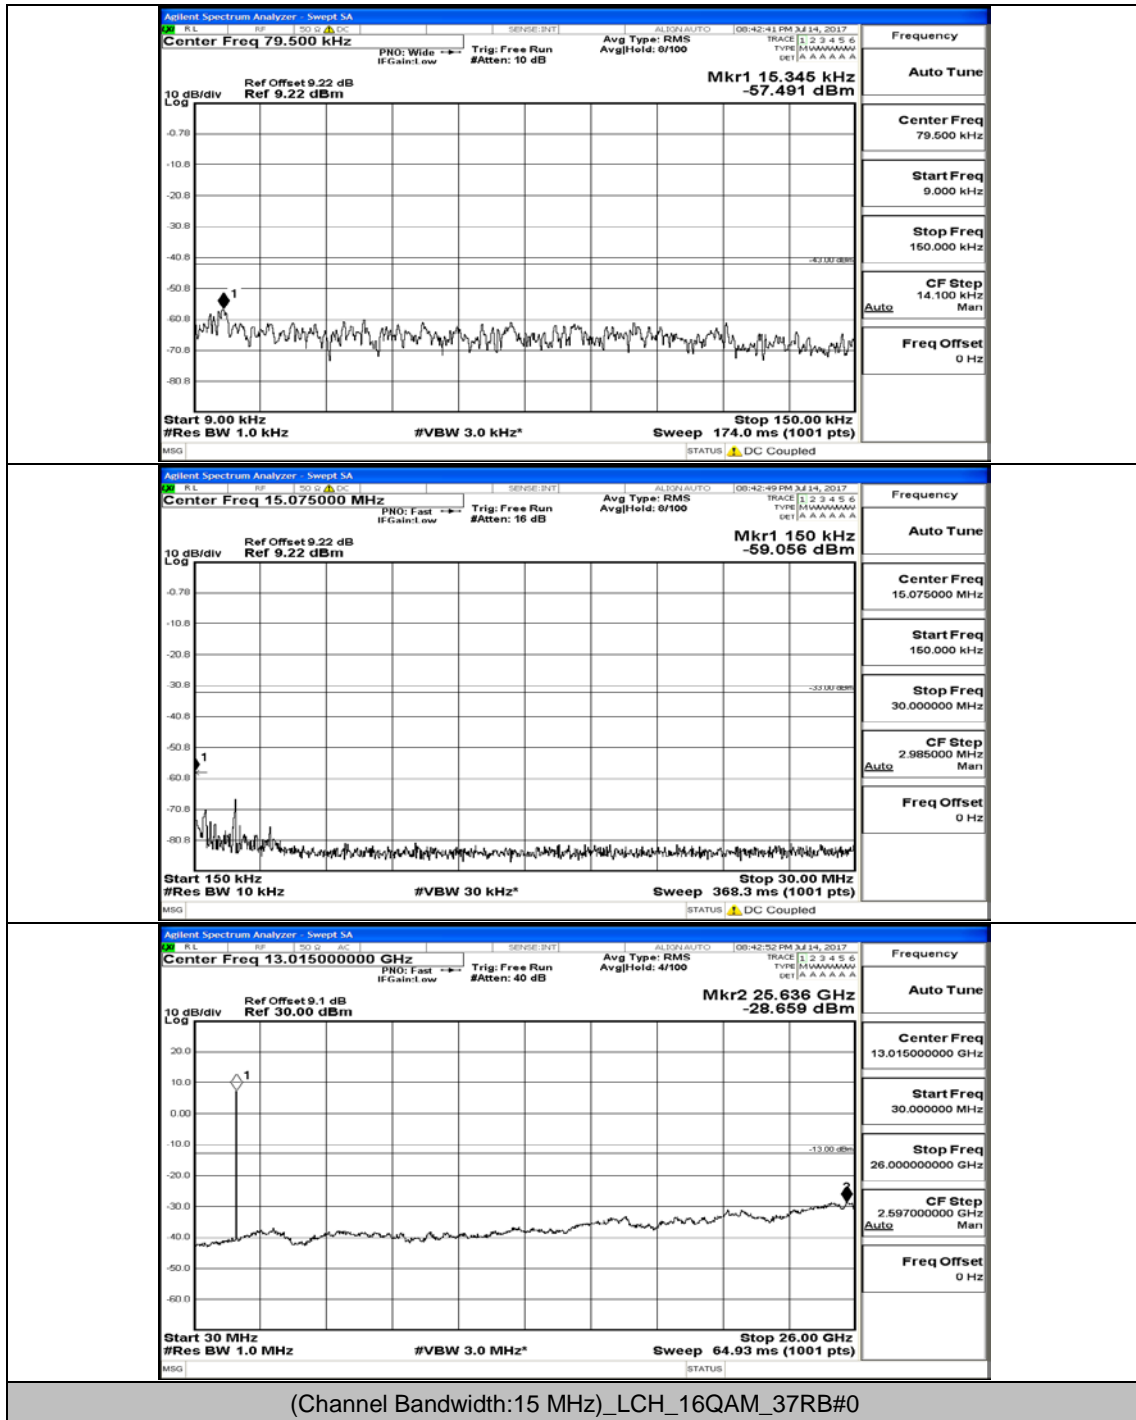

(Channel Bandwidth:15 MHz)_HCH_QPSK_1RB#0

(Channel Bandwidth:15 MHz)_HCH_QPSK_1RB#37

(Channel Bandwidth:15 MHz)_LCH_16QAM_1RB#0

(Channel Bandwidth:15 MHz)_LCH_16QAM_1RB#37

(Channel Bandwidth:15 MHz)_MCH_16QAM_1RB#0

(Channel Bandwidth:15 MHz)_MCH_16QAM_1RB#37

(Channel Bandwidth:15 MHz)_MCH_16QAM_37RB#18

(Channel Bandwidth:15 MHz)_HCH_16QAM_1RB#0