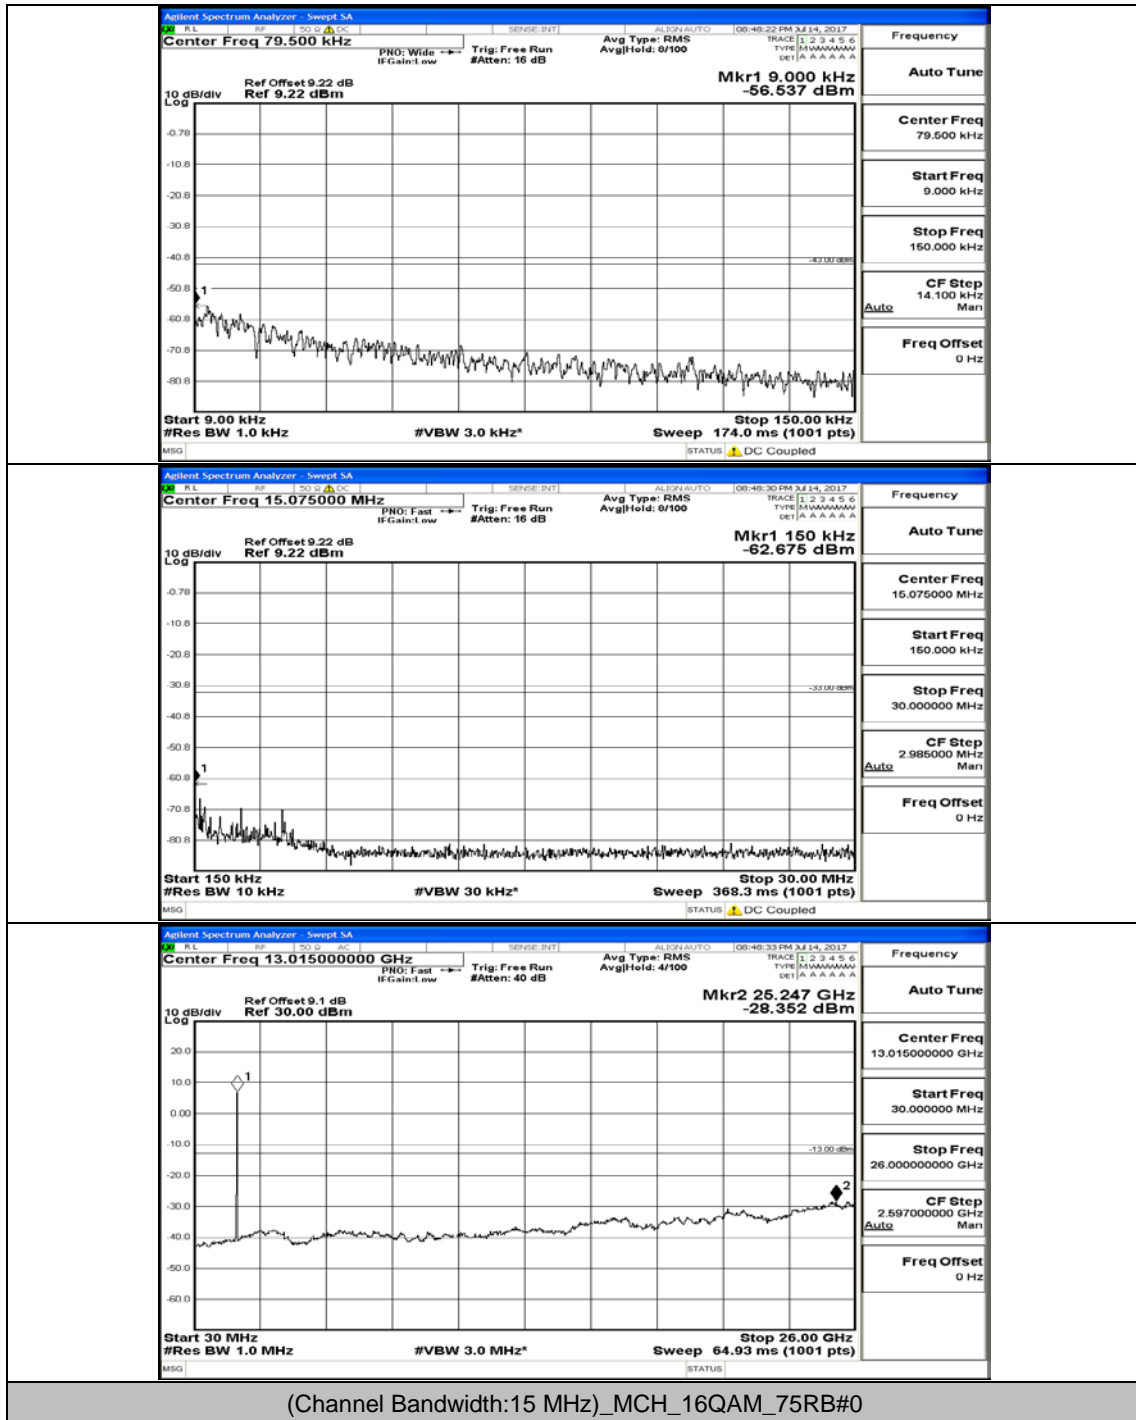

(Channel Bandwidth:15 MHz)_HCH_QPSK_1RB#0

(Channel Bandwidth:15 MHz)_HCH_QPSK_1RB#37

(Channel Bandwidth:15 MHz)_LCH_16QAM_1RB#0

(Channel Bandwidth:15 MHz)_LCH_16QAM_1RB#37

(Channel Bandwidth:15 MHz)_MCH_16QAM_1RB#0

(Channel Bandwidth:15 MHz)_MCH_16QAM_1RB#37

(Channel Bandwidth:15 MHz)_MCH_16QAM_37RB#18

(Channel Bandwidth:15 MHz)_HCH_16QAM_1RB#0