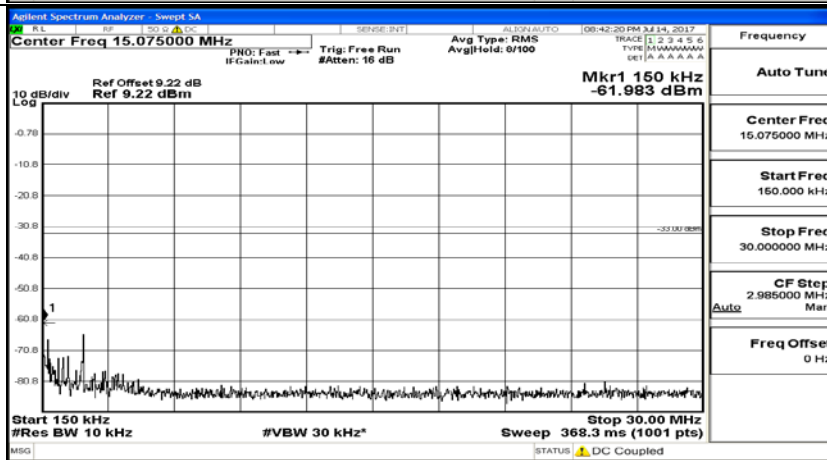

(Channel Bandwidth:15 MHz)_HCH_QPSK_1RB#0

(Channel Bandwidth:15 MHz)_HCH_QPSK_1RB#37

(Channel Bandwidth:15 MHz)_LCH_16QAM_1RB#0

(Channel Bandwidth:15 MHz)_LCH_16QAM_1RB#37

(Channel Bandwidth:15 MHz)_MCH_16QAM_1RB#0