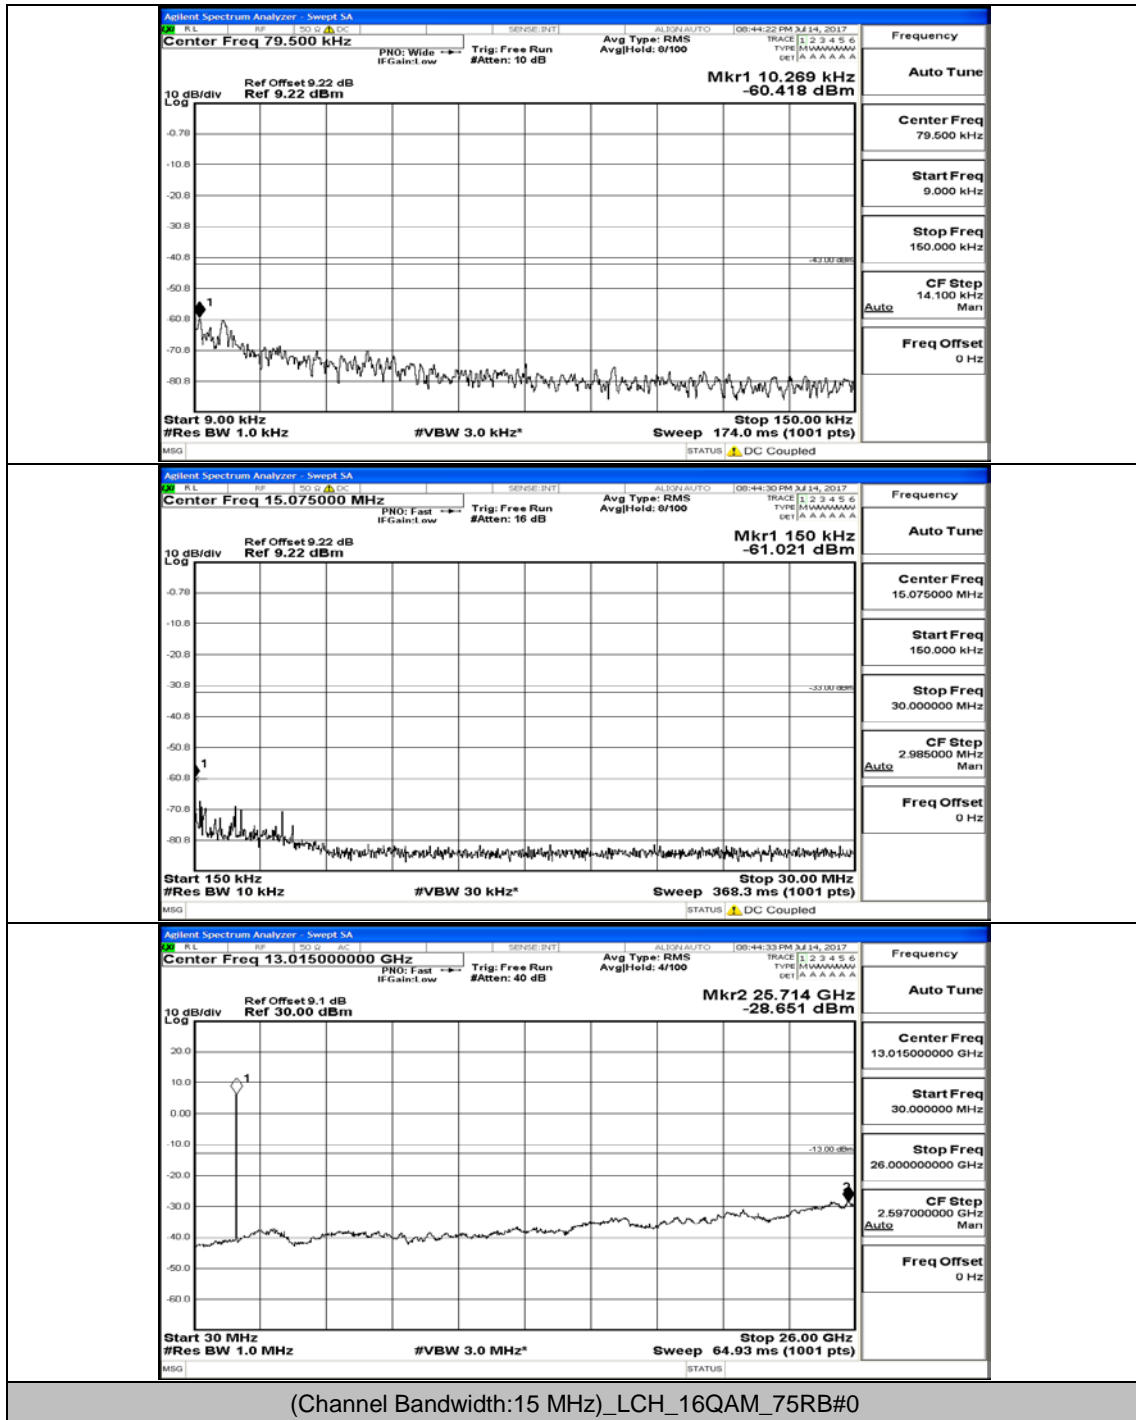

(Channel Bandwidth:15 MHz)_HCH_QPSK_1RB#0

(Channel Bandwidth:15 MHz)_HCH_QPSK_1RB#37

(Channel Bandwidth:15 MHz)_LCH_16QAM_1RB#0

(Channel Bandwidth:15 MHz)_LCH_16QAM_1RB#37

(Channel Bandwidth:15 MHz)_MCH_16QAM_1RB#0

(Channel Bandwidth:15 MHz)_MCH_16QAM_1RB#37

(Channel Bandwidth:15 MHz)_MCH_16QAM_37RB#18

(Channel Bandwidth:15 MHz)_HCH_16QAM_1RB#0