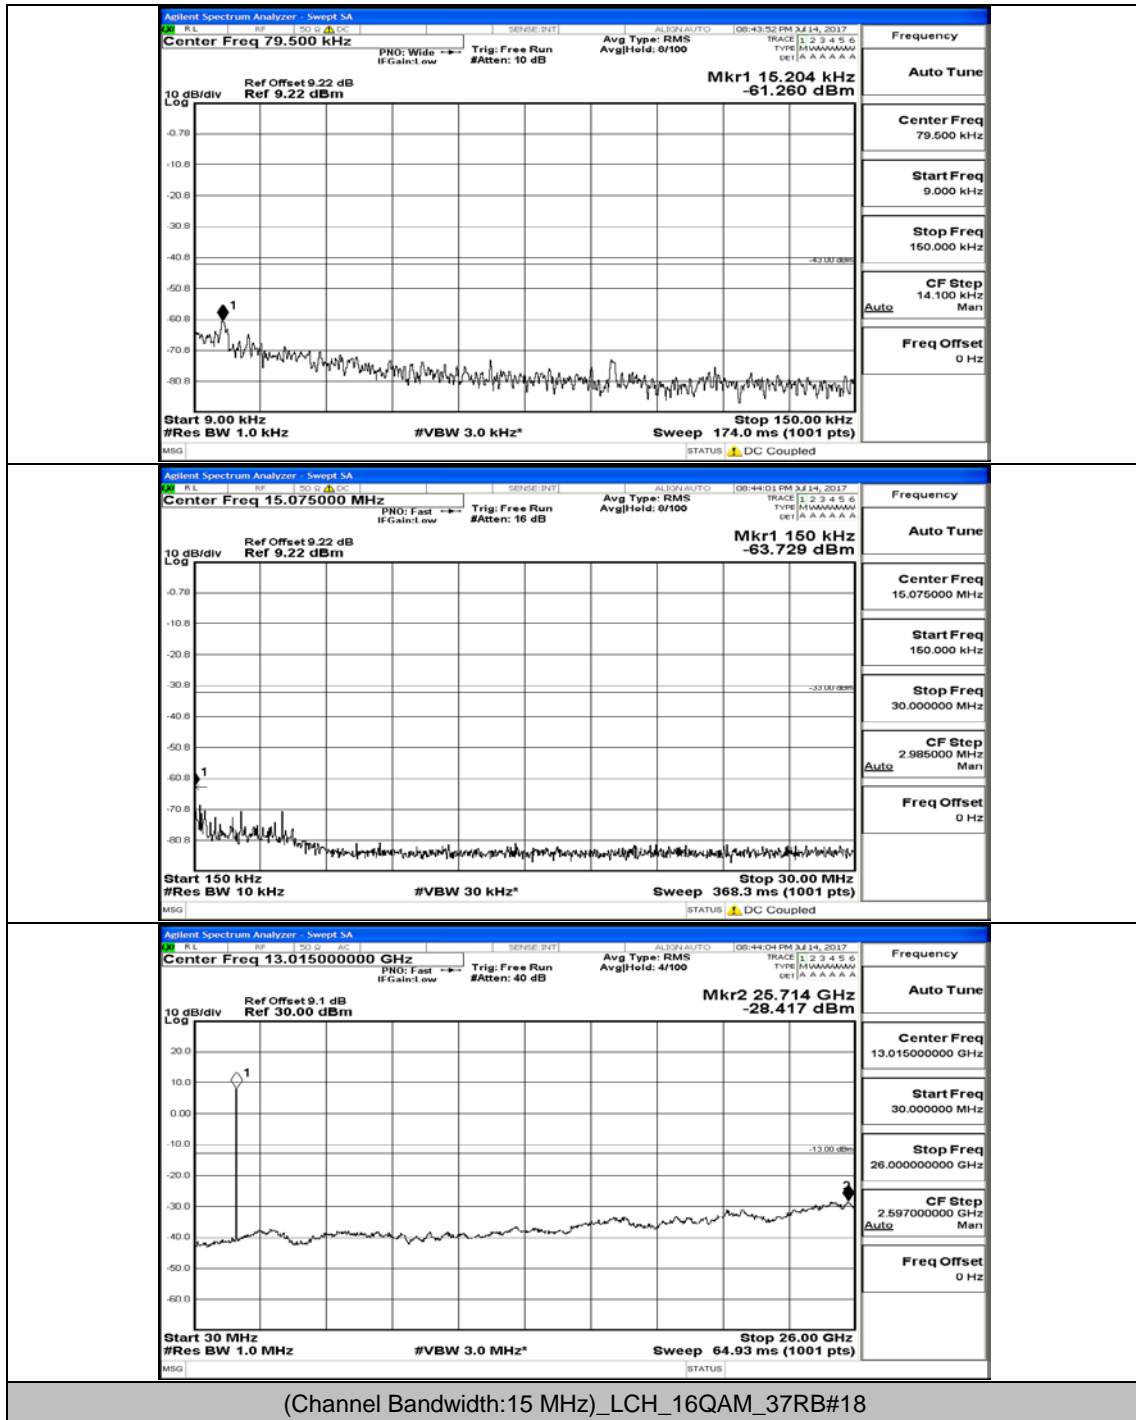

(Channel Bandwidth:15 MHz)_HCH_QPSK_1RB#0

(Channel Bandwidth:15 MHz)_HCH_QPSK_1RB#37

(Channel Bandwidth:15 MHz)_LCH_16QAM_1RB#0

(Channel Bandwidth:15 MHz)_LCH_16QAM_1RB#37

(Channel Bandwidth:15 MHz)_MCH_16QAM_1RB#0

(Channel Bandwidth:15 MHz)_MCH_16QAM_1RB#37

(Channel Bandwidth:15 MHz)_MCH_16QAM_37RB#18

(Channel Bandwidth:15 MHz)_HCH_16QAM_1RB#0