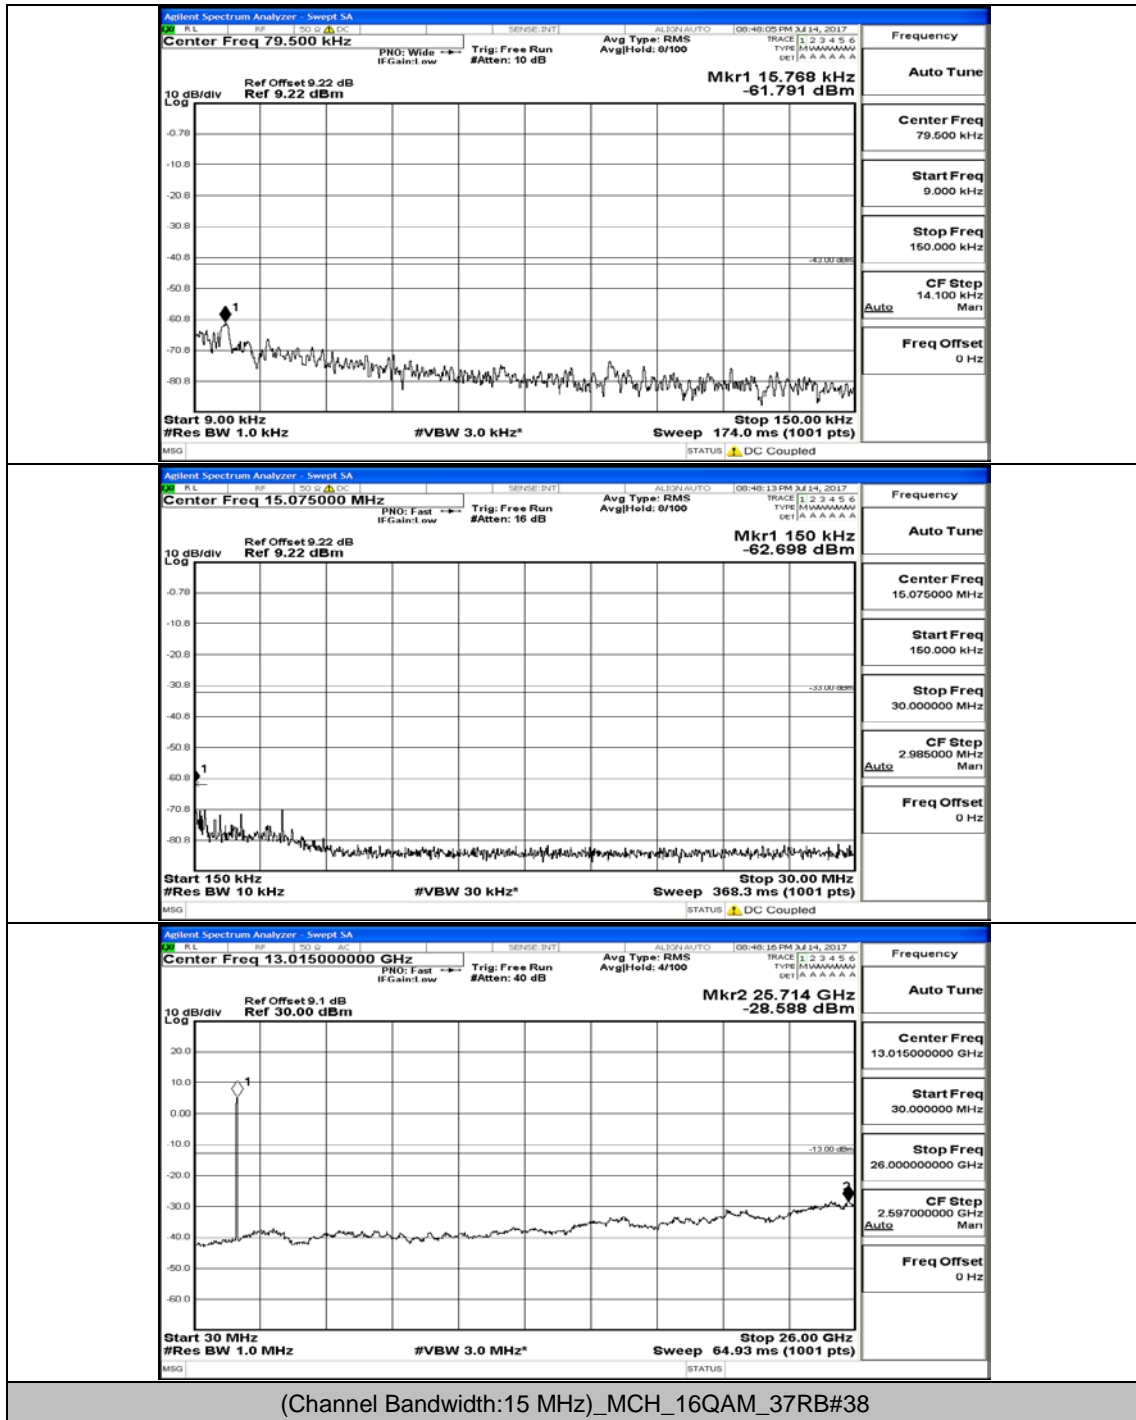

(Channel Bandwidth:15 MHz)_HCH_QPSK_1RB#0

(Channel Bandwidth:15 MHz)_HCH_QPSK_1RB#37

(Channel Bandwidth:15 MHz)_LCH_16QAM_1RB#0

(Channel Bandwidth:15 MHz)_LCH_16QAM_1RB#37

(Channel Bandwidth:15 MHz)_MCH_16QAM_1RB#0

(Channel Bandwidth:15 MHz)_MCH_16QAM_1RB#37

(Channel Bandwidth:15 MHz)_MCH_16QAM_37RB#18

(Channel Bandwidth:15 MHz)_HCH_16QAM_1RB#0