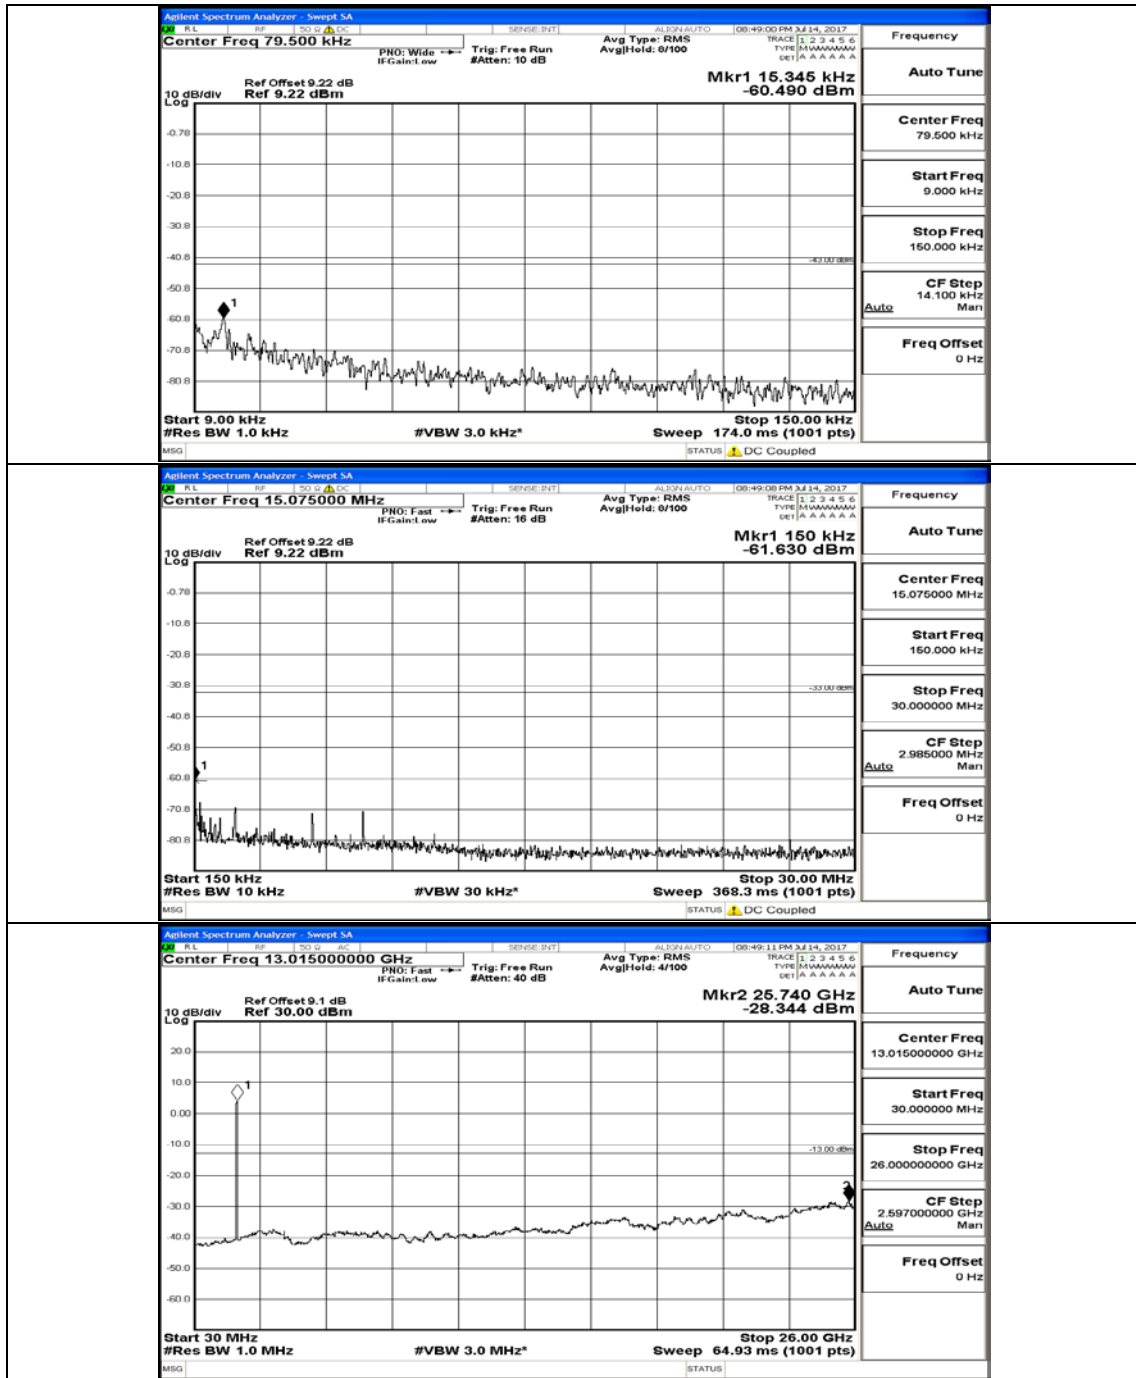

(Channel Bandwidth:15 MHz)_HCH_QPSK_1RB#0

(Channel Bandwidth:15 MHz)_HCH_QPSK_1RB#37

(Channel Bandwidth:15 MHz)_LCH_16QAM_1RB#0

(Channel Bandwidth:15 MHz)_LCH_16QAM_1RB#37

(Channel Bandwidth:15 MHz)_MCH_16QAM_1RB#0

(Channel Bandwidth:15 MHz)_MCH_16QAM_1RB#37

(Channel Bandwidth:15 MHz)_MCH_16QAM_37RB#18

(Channel Bandwidth:15 MHz)_HCH_16QAM_1RB#0