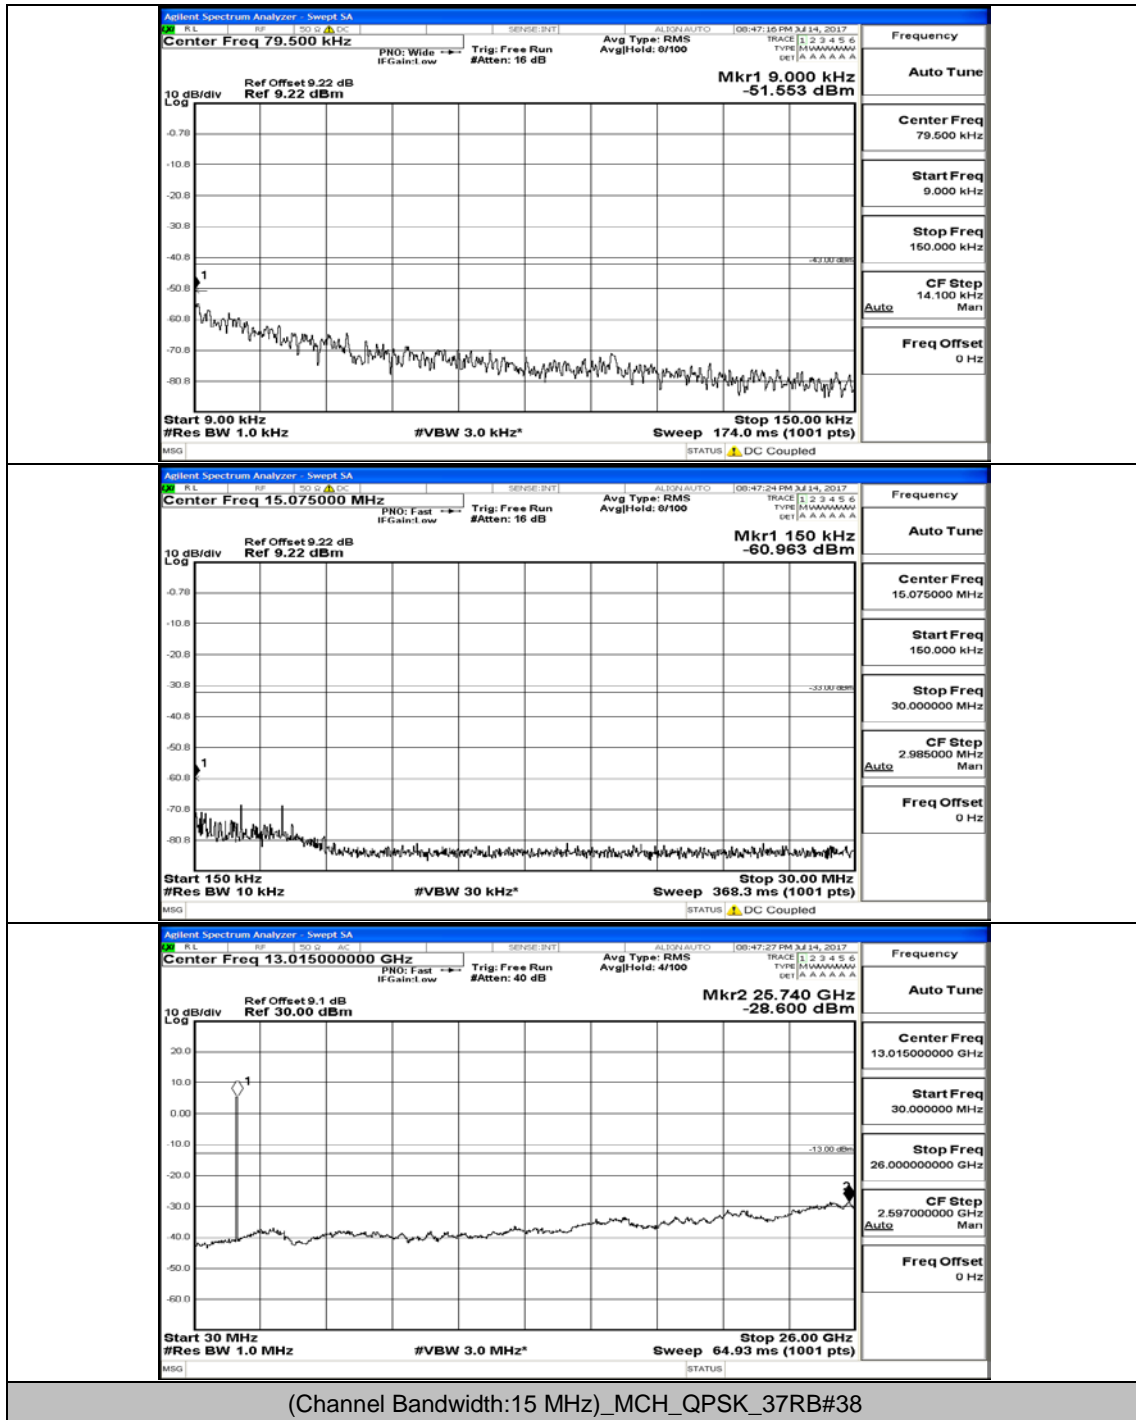

# Appendix B.5: Conducted Spurious Emission

## Test Graphs

Channel Bandwidth: 15 MHz

(Channel Bandwidth:15 MHz)\_MCH\_QPSK\_1RB#0

(Channel Bandwidth:15 MHz)\_MCH\_QPSK\_1RB#37

(Channel Bandwidth:15 MHz)\_MCH\_QPSK\_37RB#38