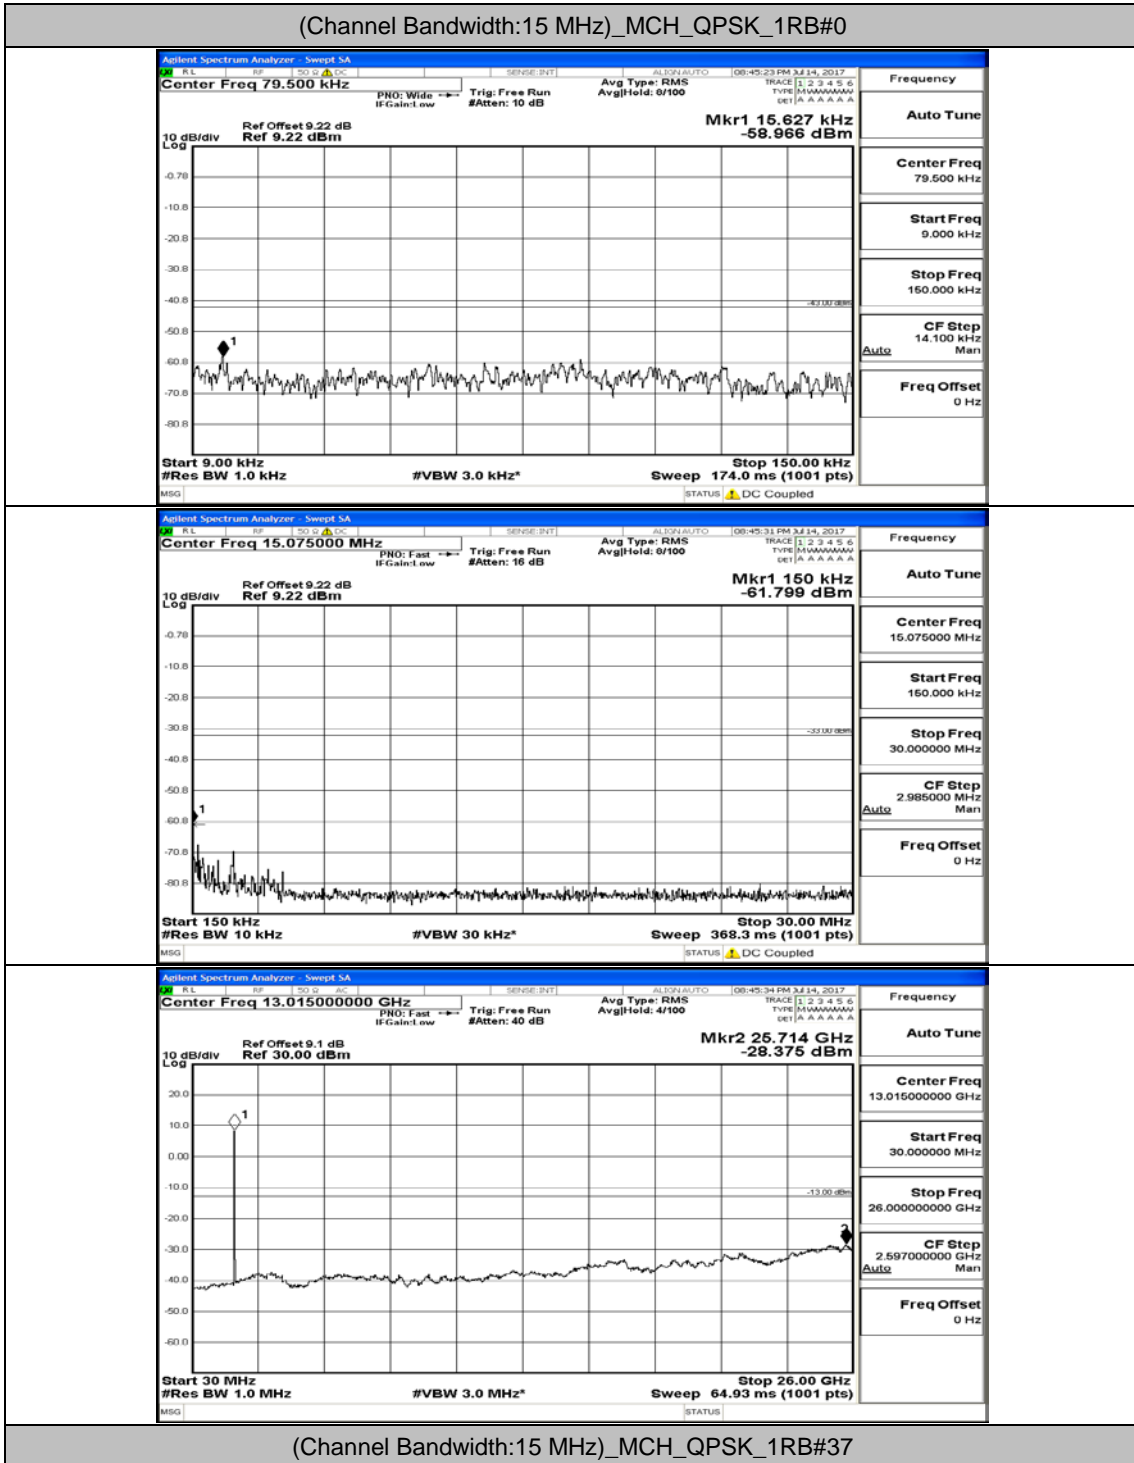

# Appendix B.5: Conducted Spurious Emission

## Test Graphs

Channel Bandwidth: 15 MHz

(Channel Bandwidth:15 MHz)\_MCH\_QPSK\_1RB#0

(Channel Bandwidth:15 MHz)\_MCH\_QPSK\_1RB#37

(Channel Bandwidth:15 MHz)\_MCH\_QPSK\_37RB#38