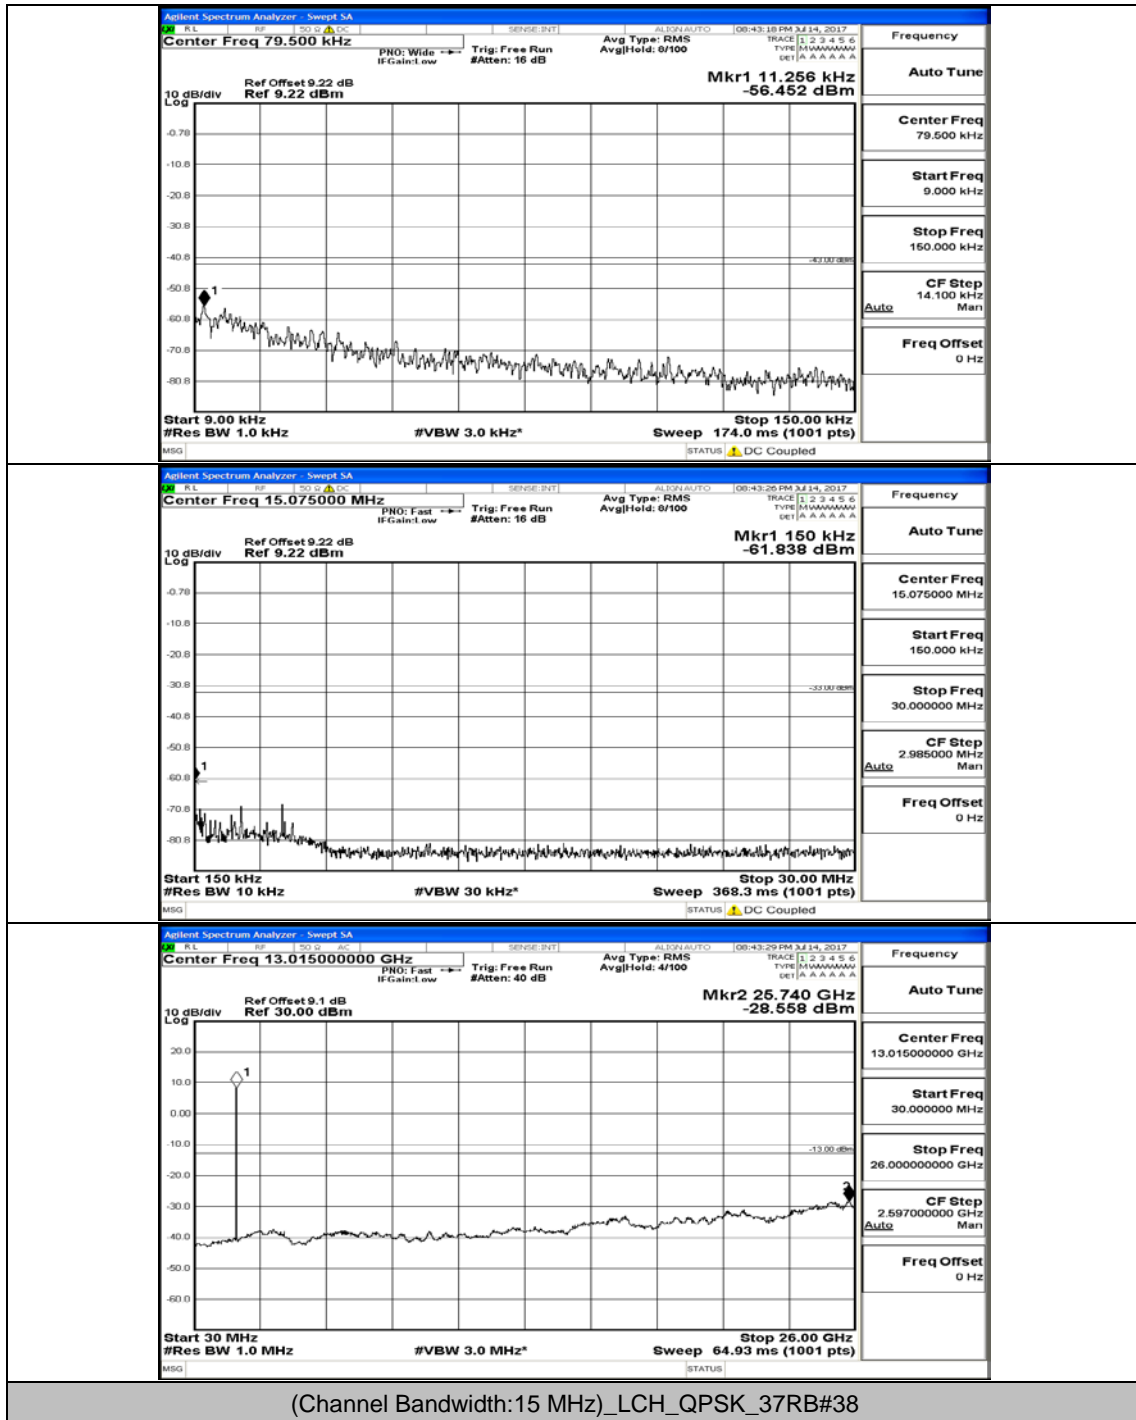

# Appendix B.5: Conducted Spurious Emission

## Test Graphs

Channel Bandwidth: 15 MHz

(Channel Bandwidth:15 MHz)\_MCH\_QPSK\_1RB#0

(Channel Bandwidth:15 MHz)\_MCH\_QPSK\_1RB#37

(Channel Bandwidth:15 MHz)\_MCH\_QPSK\_37RB#38