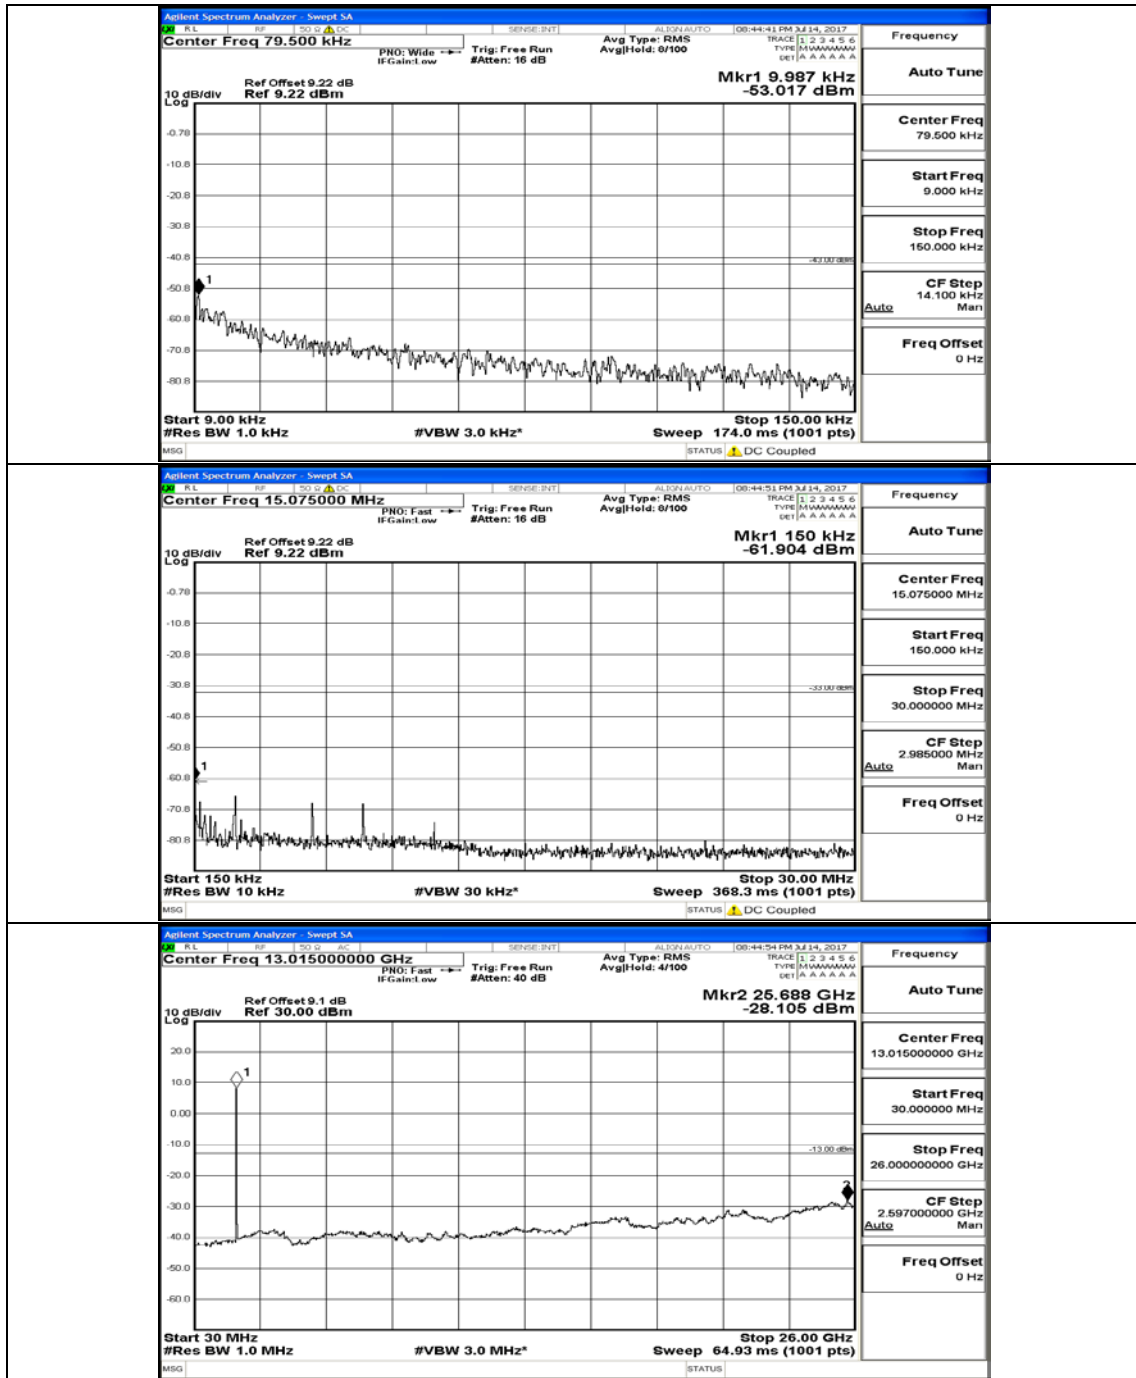

# Appendix B.5: Conducted Spurious Emission

## Test Graphs

Channel Bandwidth: 15 MHz

(Channel Bandwidth:15 MHz)\_MCH\_QPSK\_1RB#0

(Channel Bandwidth:15 MHz)\_MCH\_QPSK\_1RB#37

(Channel Bandwidth:15 MHz)\_MCH\_QPSK\_37RB#38