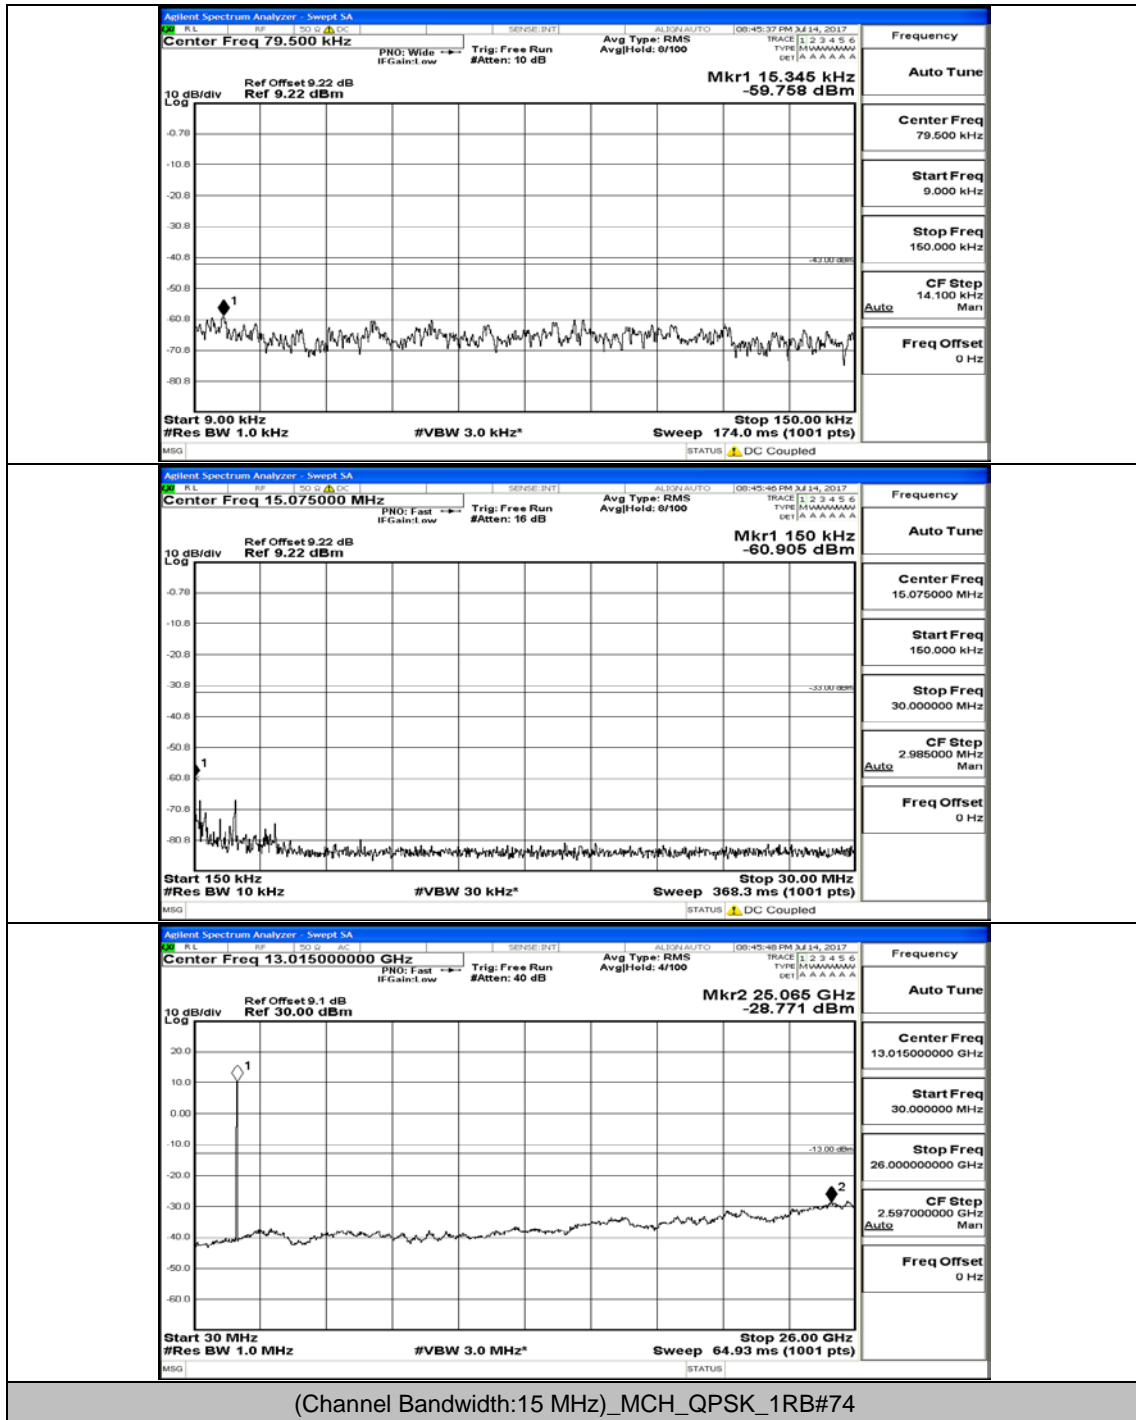

# Appendix B.5: Conducted Spurious Emission

## Test Graphs

Channel Bandwidth: 15 MHz

(Channel Bandwidth:15 MHz)\_MCH\_QPSK\_1RB#0

(Channel Bandwidth:15 MHz)\_MCH\_QPSK\_1RB#37

(Channel Bandwidth:15 MHz)\_MCH\_QPSK\_37RB#38