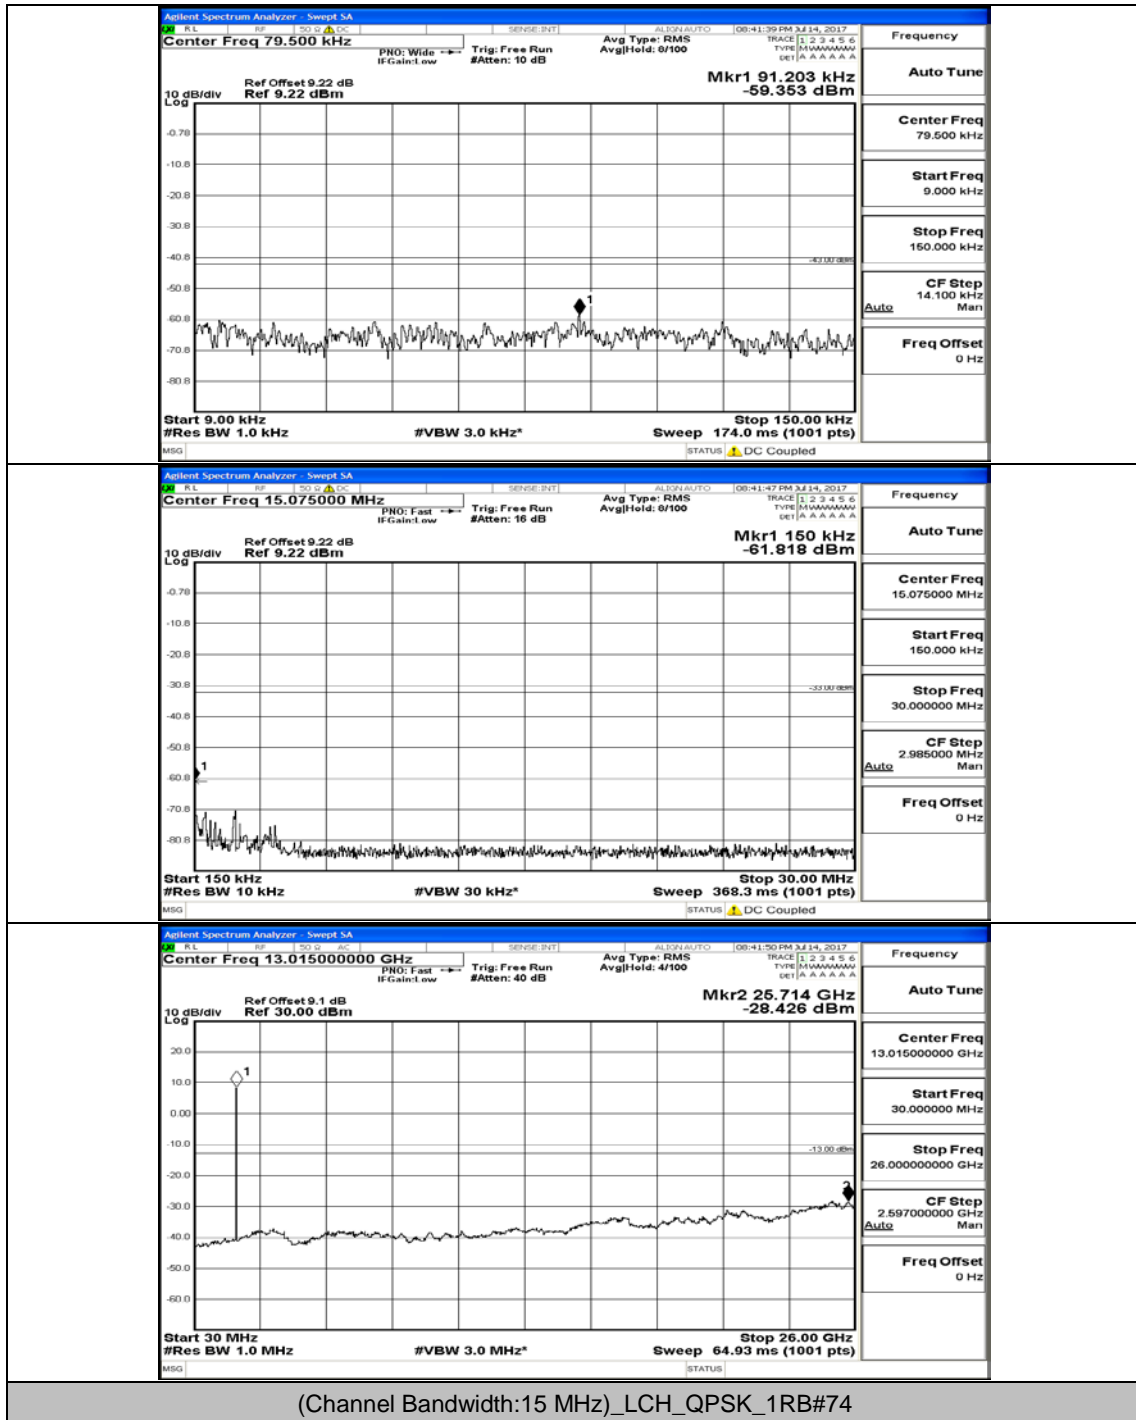

# Appendix B.5: Conducted Spurious Emission

## Test Graphs

Channel Bandwidth: 15 MHz

(Channel Bandwidth:15 MHz)\_MCH\_QPSK\_1RB#0

(Channel Bandwidth:15 MHz)\_MCH\_QPSK\_1RB#37

(Channel Bandwidth:15 MHz)\_MCH\_QPSK\_37RB#38