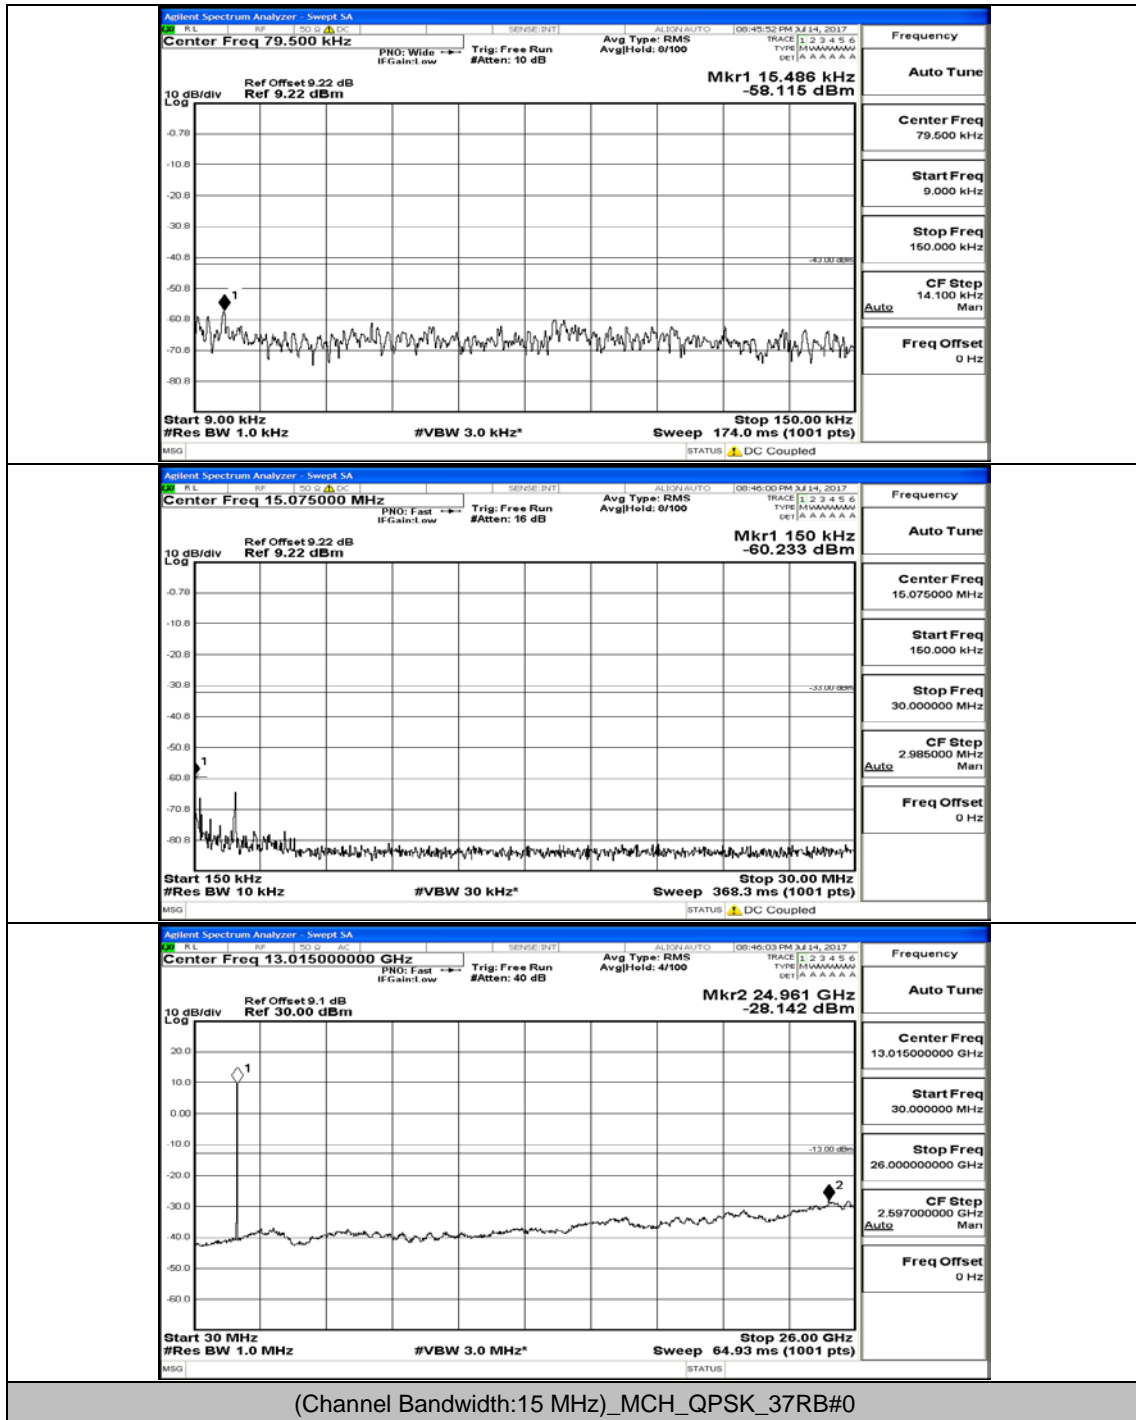

# Appendix B.5: Conducted Spurious Emission

## Test Graphs

Channel Bandwidth: 15 MHz

(Channel Bandwidth:15 MHz)\_MCH\_QPSK\_1RB#0

(Channel Bandwidth:15 MHz)\_MCH\_QPSK\_1RB#37

(Channel Bandwidth:15 MHz)\_MCH\_QPSK\_37RB#38