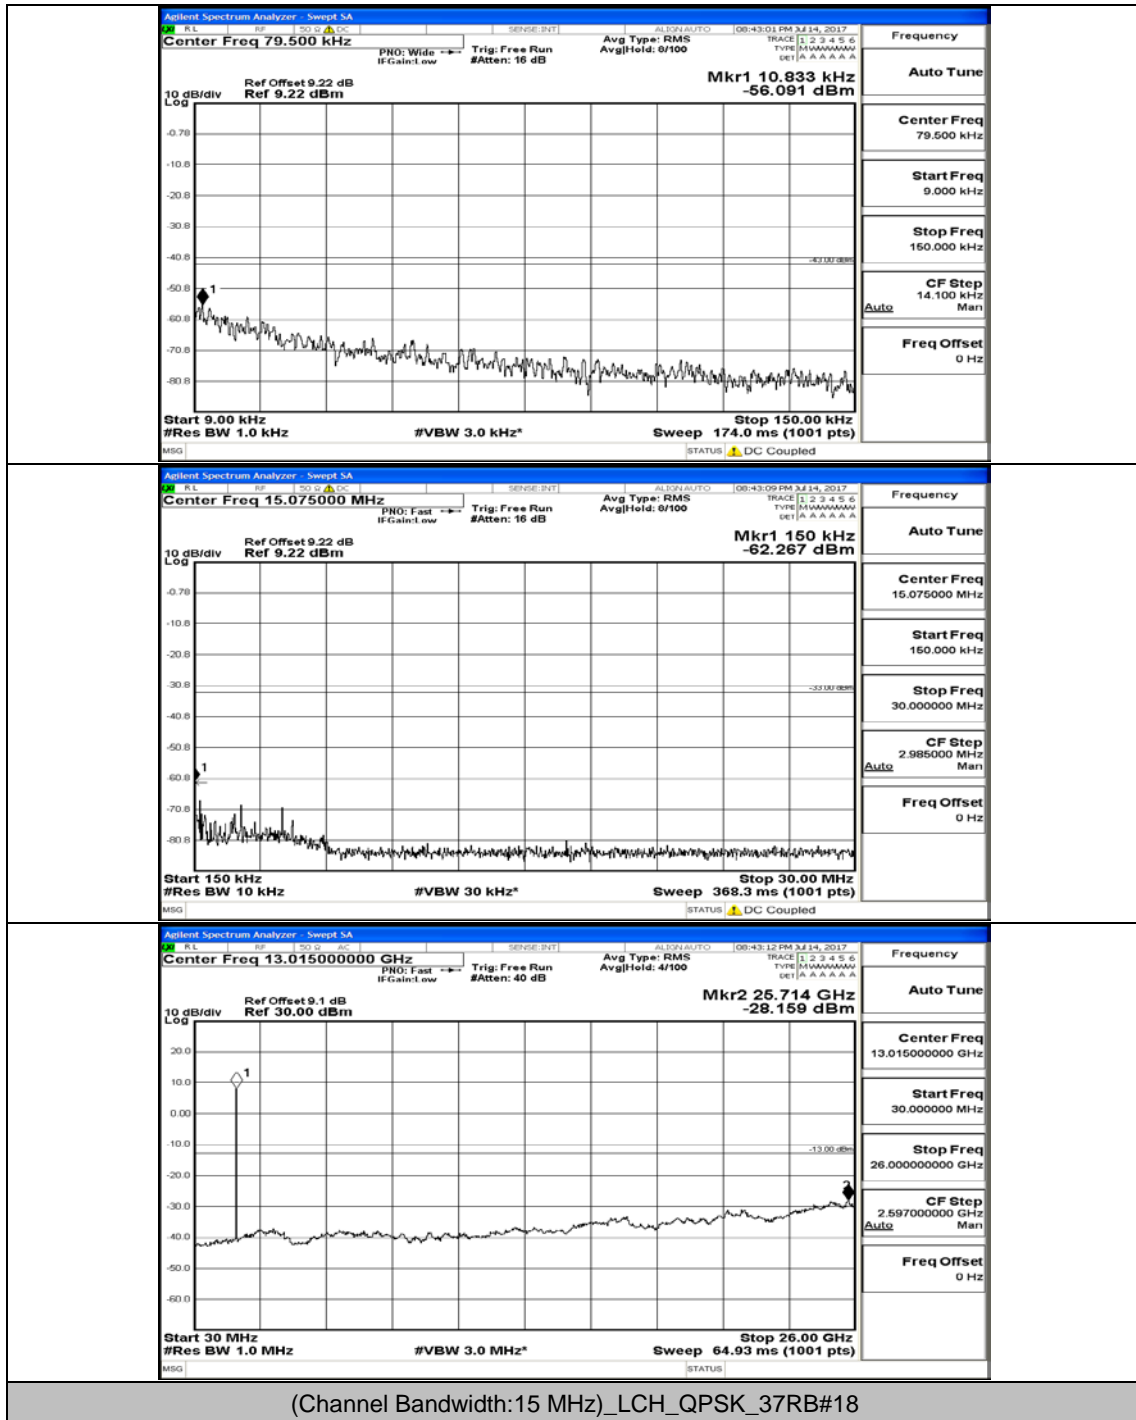

# Appendix B.5: Conducted Spurious Emission

## Test Graphs

Channel Bandwidth: 15 MHz

(Channel Bandwidth:15 MHz)\_MCH\_QPSK\_1RB#0

(Channel Bandwidth:15 MHz)\_MCH\_QPSK\_1RB#37

(Channel Bandwidth:15 MHz)\_MCH\_QPSK\_37RB#38