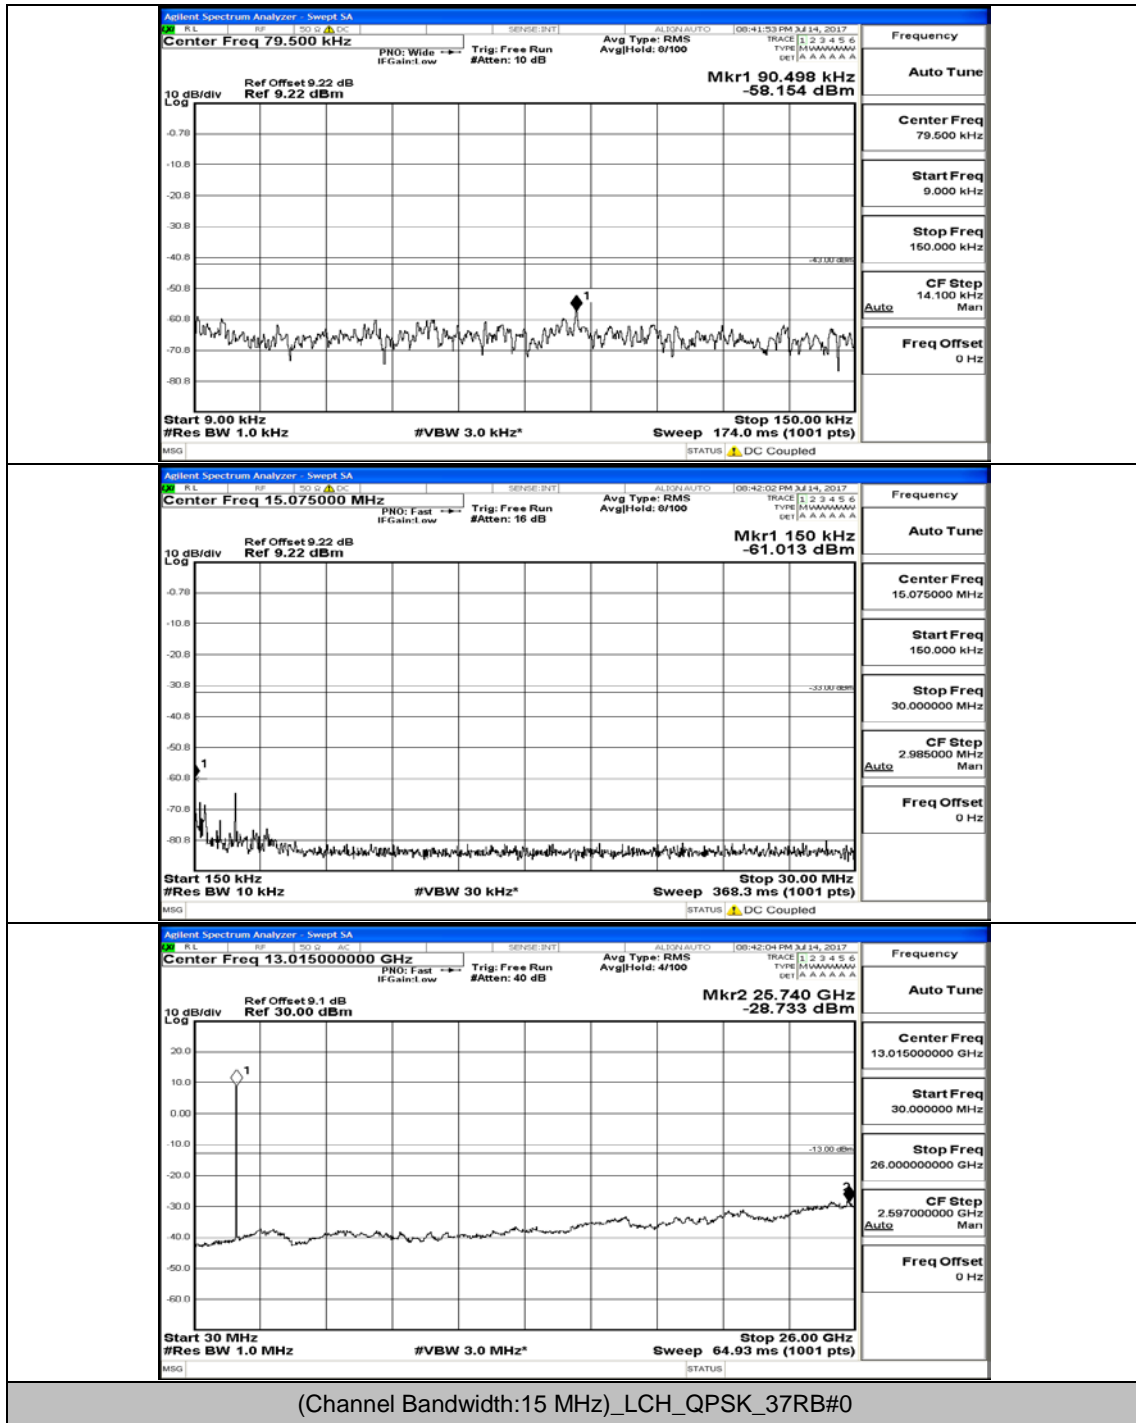

# Appendix B.5: Conducted Spurious Emission

## Test Graphs

Channel Bandwidth: 15 MHz

(Channel Bandwidth:15 MHz)\_MCH\_QPSK\_1RB#0

(Channel Bandwidth:15 MHz)\_MCH\_QPSK\_1RB#37

(Channel Bandwidth:15 MHz)\_MCH\_QPSK\_37RB#38