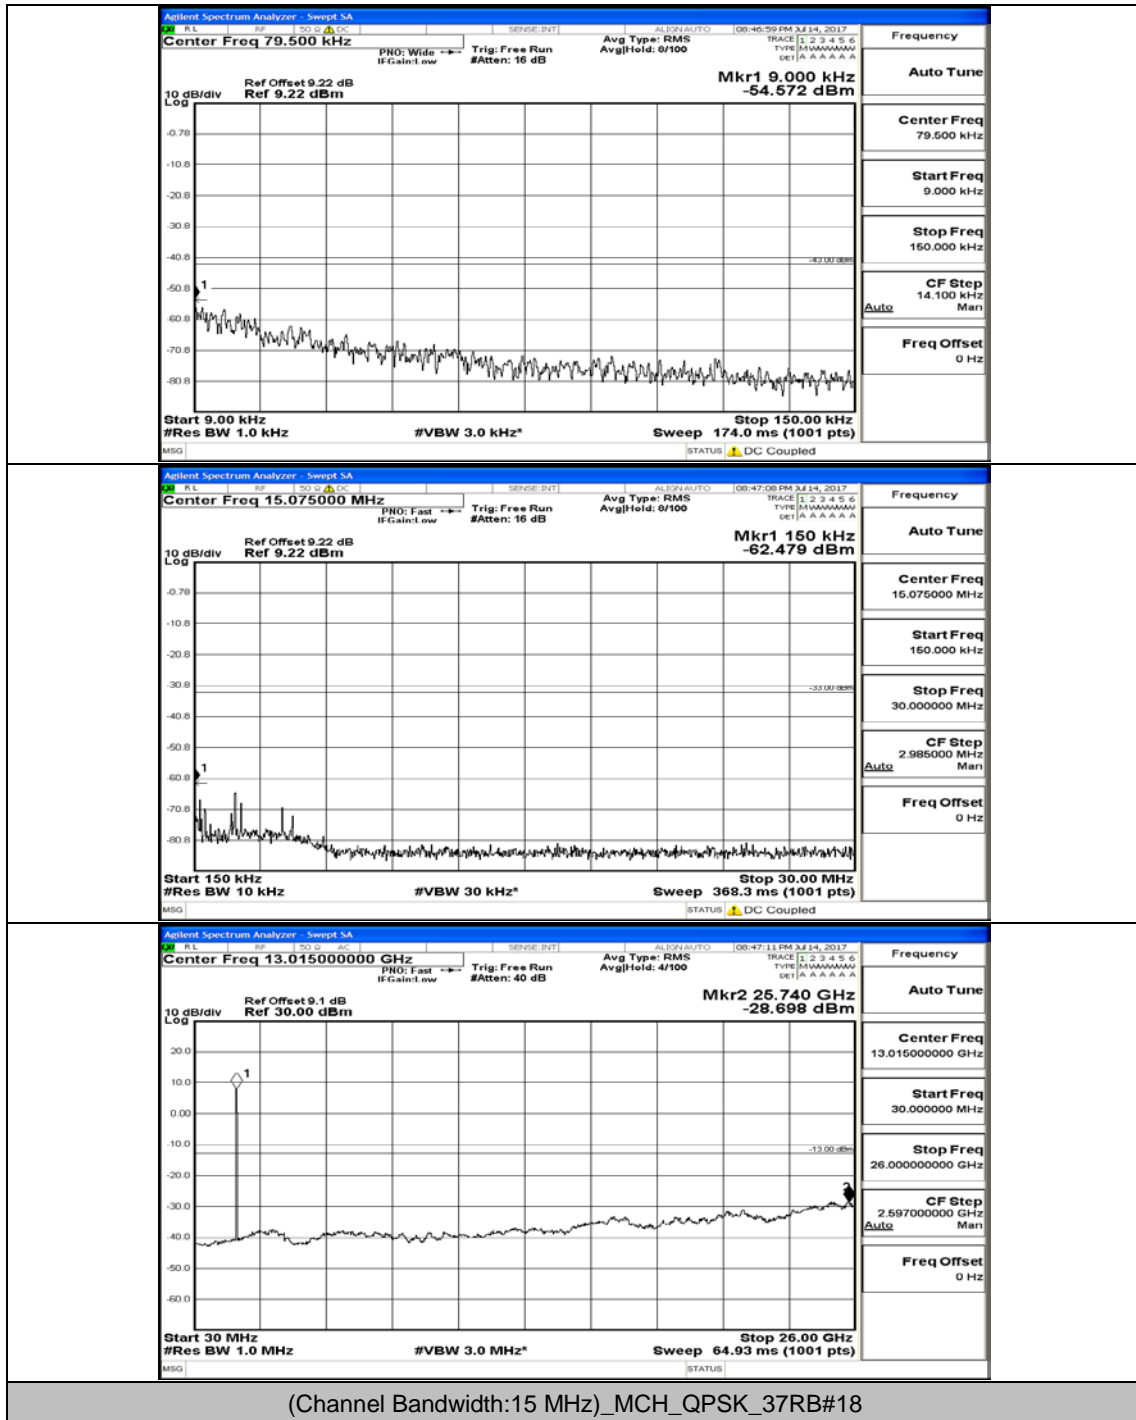

# Appendix B.5: Conducted Spurious Emission

## Test Graphs

Channel Bandwidth: 15 MHz

(Channel Bandwidth:15 MHz)\_MCH\_QPSK\_1RB#0

(Channel Bandwidth:15 MHz)\_MCH\_QPSK\_1RB#37

(Channel Bandwidth:15 MHz)\_MCH\_QPSK\_37RB#38