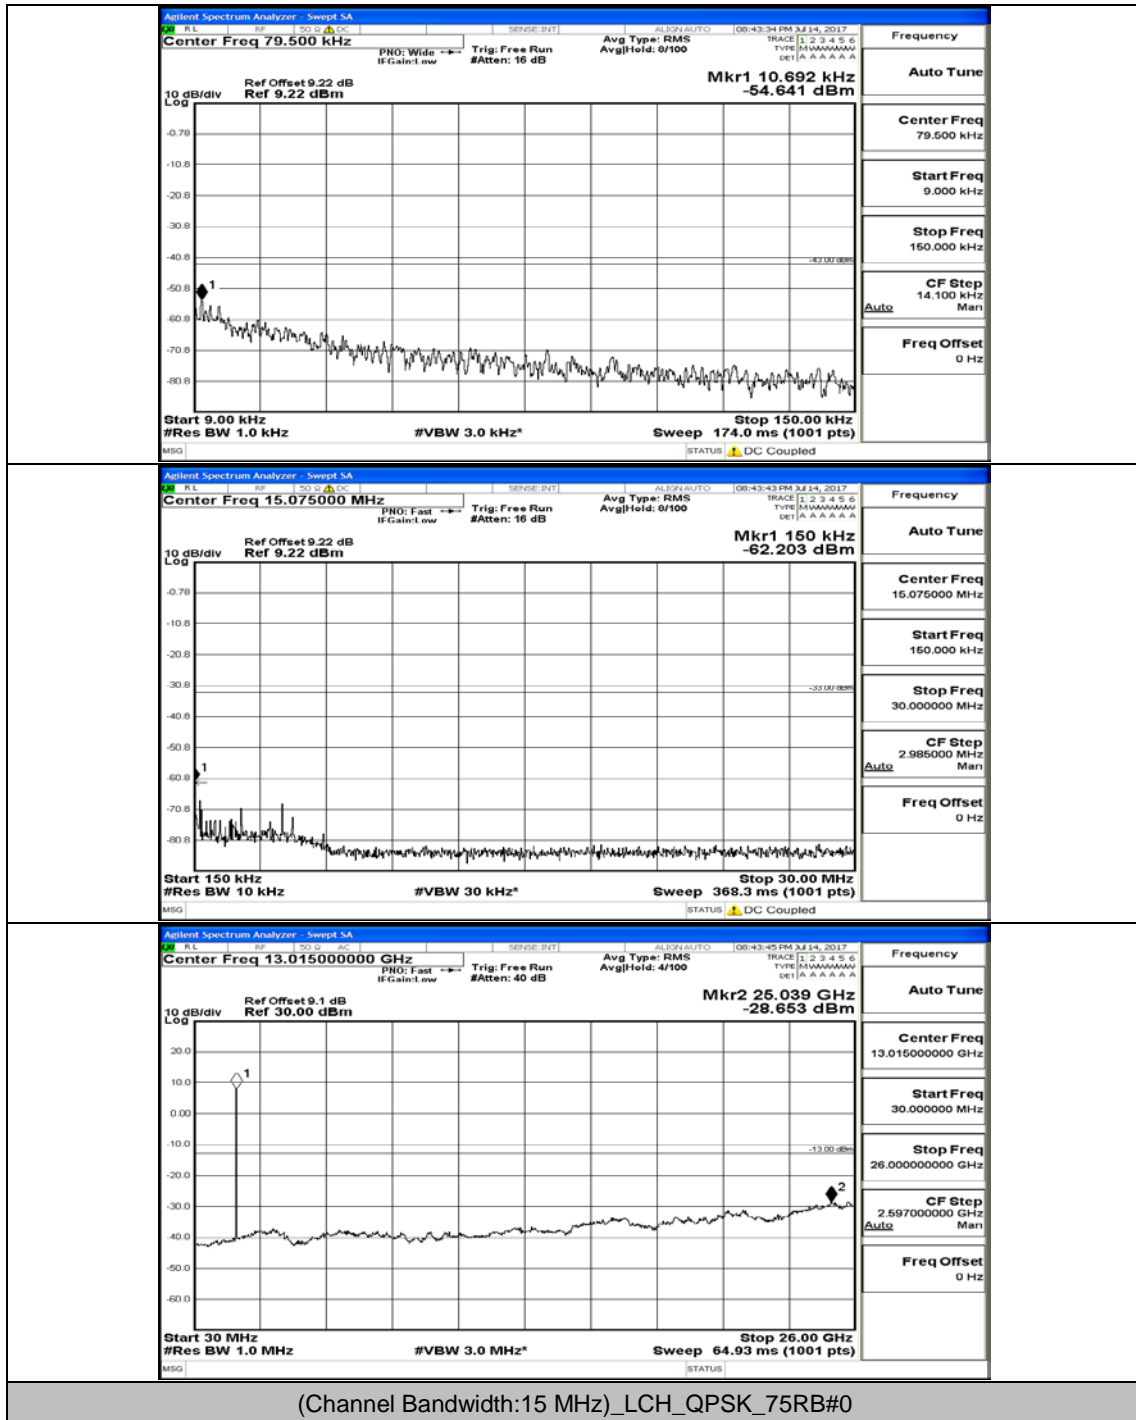

# Appendix B.5: Conducted Spurious Emission

## Test Graphs

Channel Bandwidth: 15 MHz

(Channel Bandwidth:15 MHz)\_MCH\_QPSK\_1RB#0

(Channel Bandwidth:15 MHz)\_MCH\_QPSK\_1RB#37

(Channel Bandwidth:15 MHz)\_MCH\_QPSK\_37RB#38