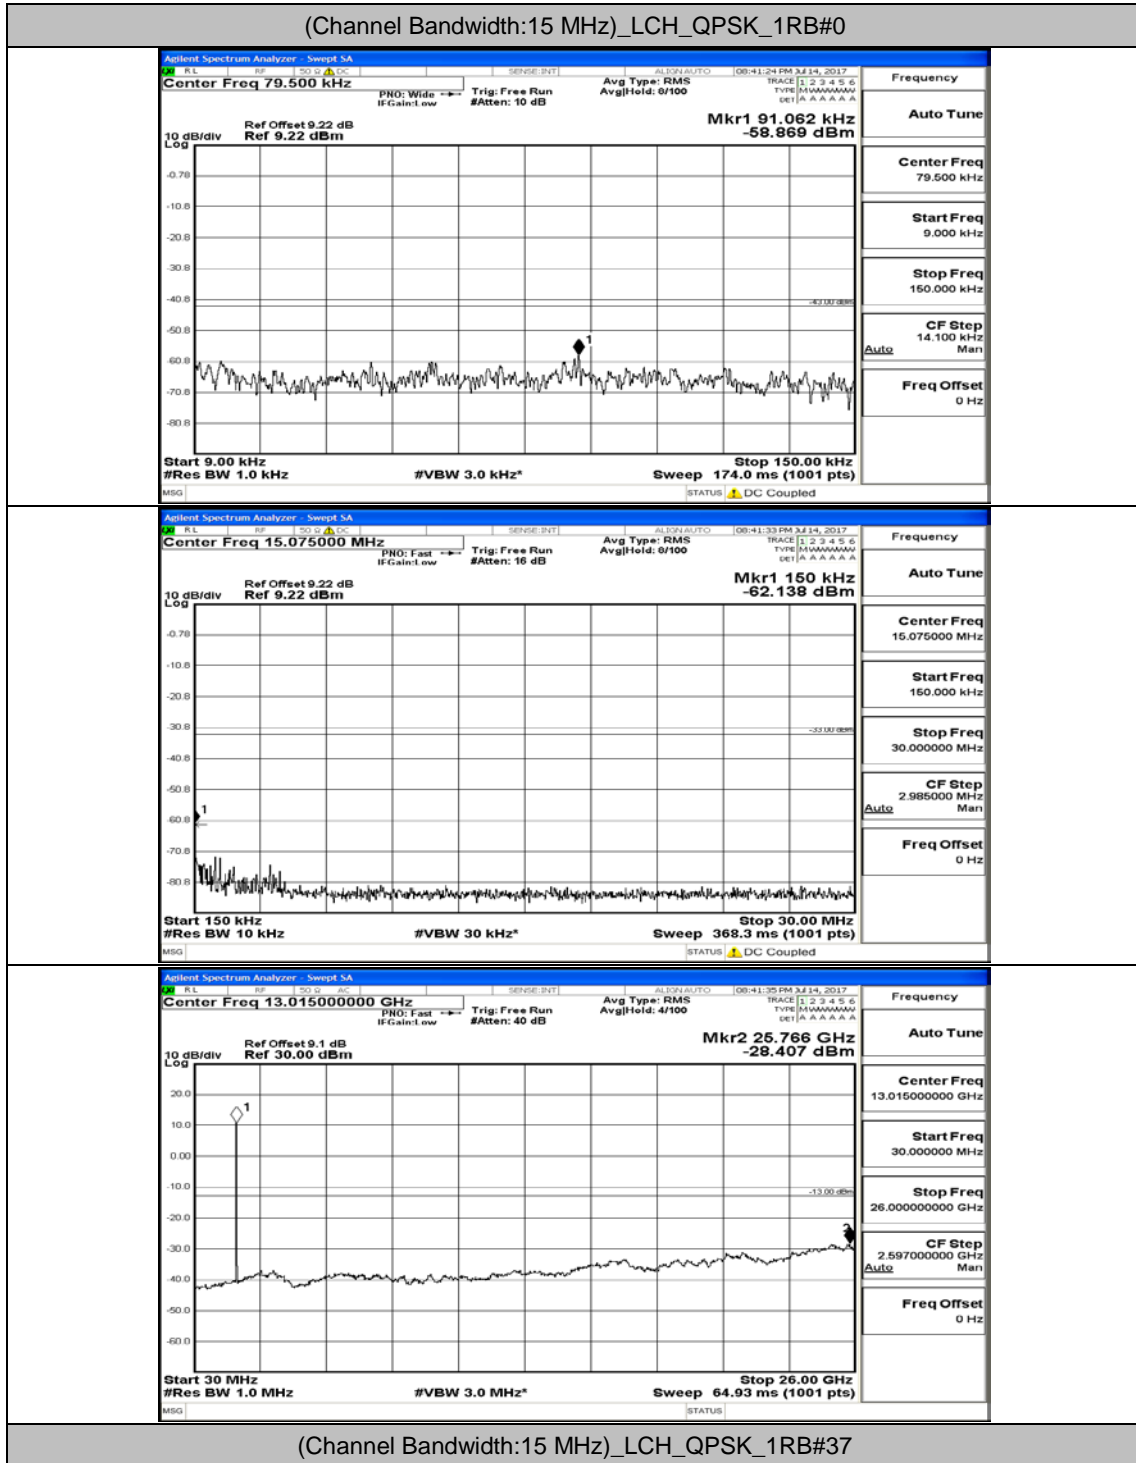

# Appendix B.5: Conducted Spurious Emission

## Test Graphs

Channel Bandwidth: 15 MHz

(Channel Bandwidth:15 MHz)\_MCH\_QPSK\_1RB#0

(Channel Bandwidth:15 MHz)\_MCH\_QPSK\_1RB#37

(Channel Bandwidth:15 MHz)\_MCH\_QPSK\_37RB#38