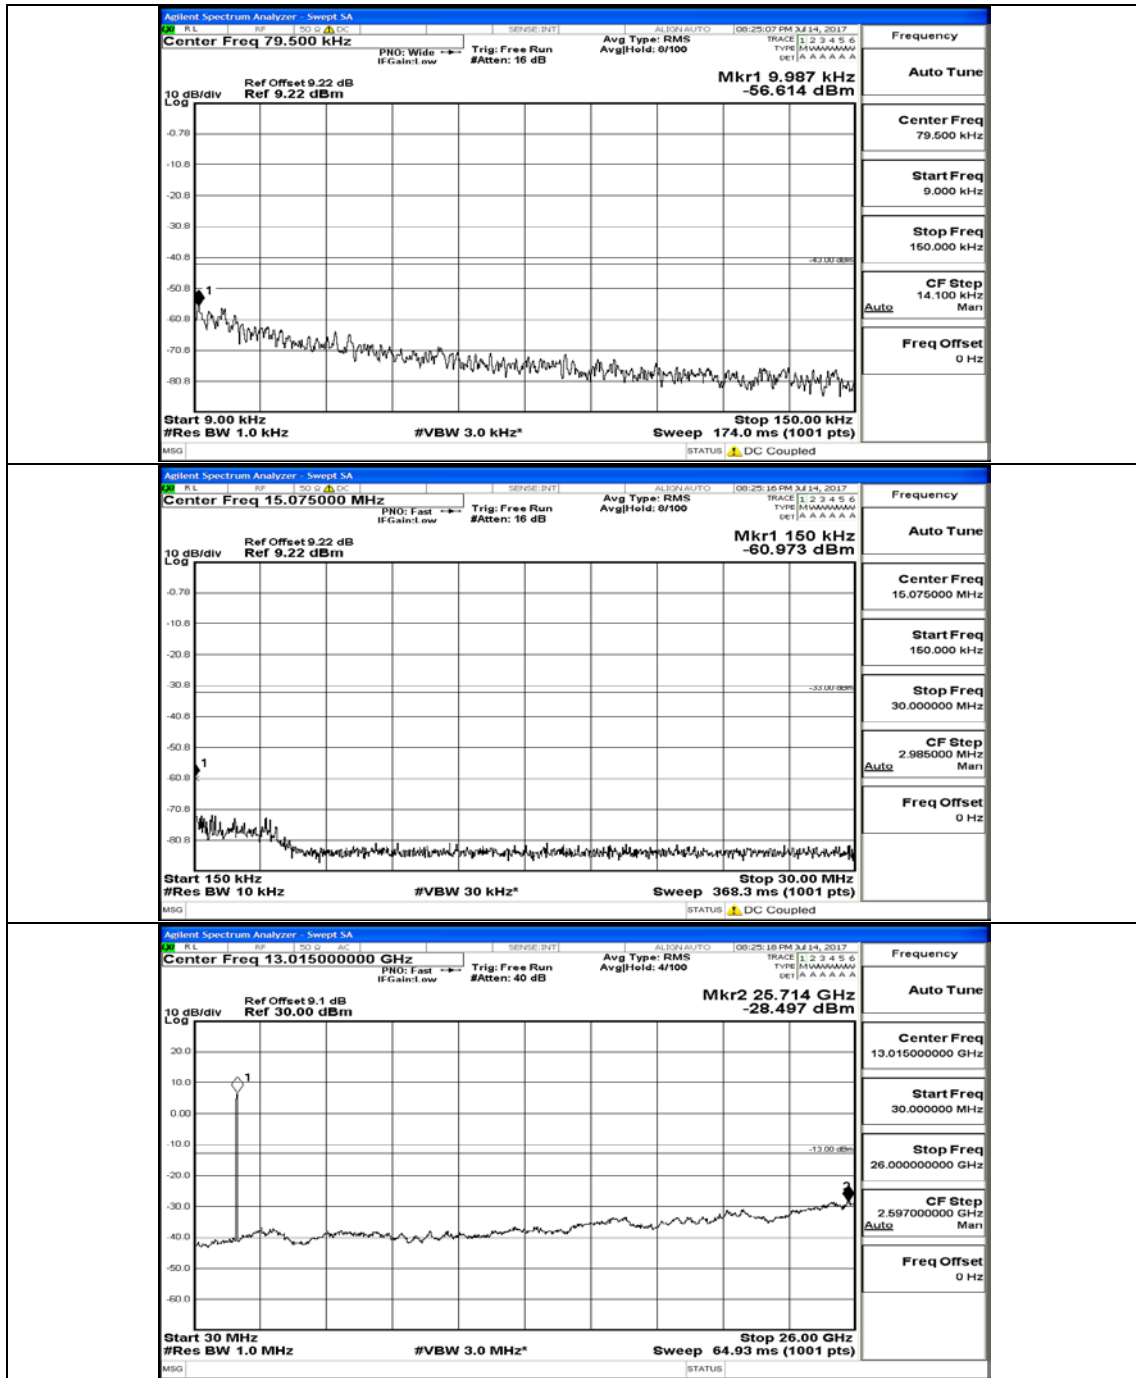

(Channel Bandwidth: 5 MHz)_MCH_QPSK_1RB#0

(Channel Bandwidth: 5 MHz)_MCH_QPSK_1RB#12

(Channel Bandwidth: 5 MHz)_HCH_QPSK_1RB#0

(Channel Bandwidth: 5 MHz)_HCH_QPSK_1RB#12

(Channel Bandwidth: 5 MHz)_LCH_16QAM_1RB#0

(Channel Bandwidth: 5 MHz)_LCH_16QAM_1RB#12

(Channel Bandwidth: 5 MHz)_MCH_16QAM_1RB#0

(Channel Bandwidth: 5 MHz)_MCH_16QAM_1RB#12

(Channel Bandwidth: 5 MHz)_MCH_16QAM_12RB#13

(Channel Bandwidth: 5 MHz)_HCH_16QAM_1RB#0