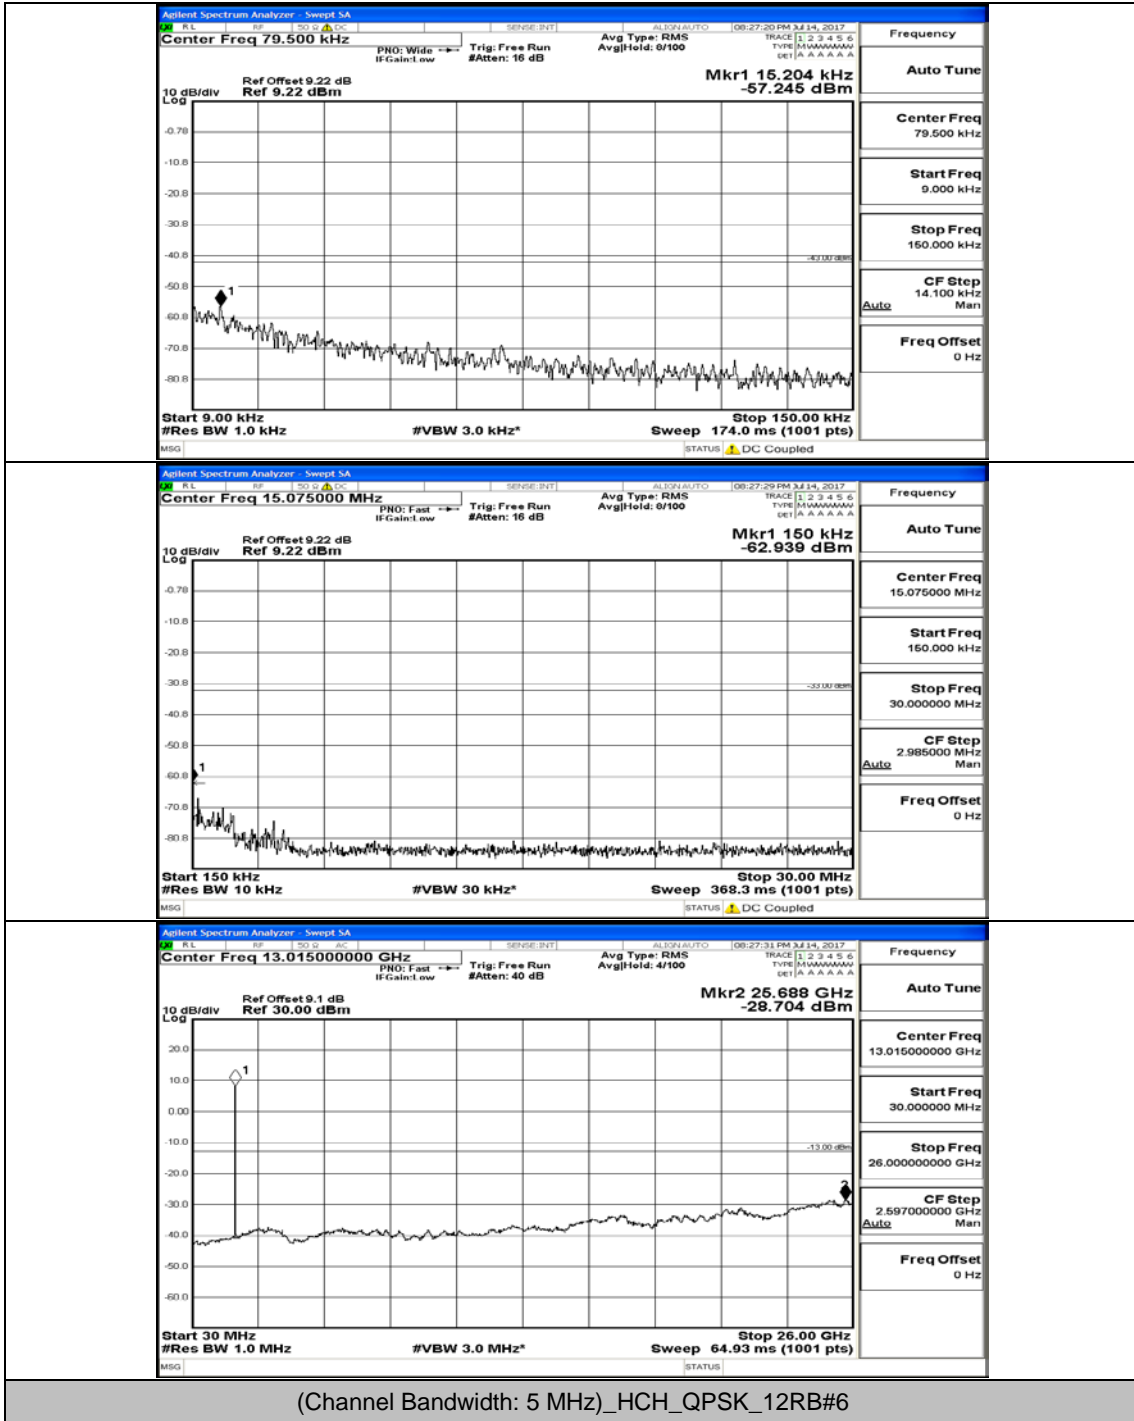

(Channel Bandwidth: 5 MHz)_MCH_QPSK_1RB#0

(Channel Bandwidth: 5 MHz)_MCH_QPSK_1RB#12

(Channel Bandwidth: 5 MHz)_HCH_QPSK_1RB#0

(Channel Bandwidth: 5 MHz)_HCH_QPSK_1RB#12

(Channel Bandwidth: 5 MHz)_LCH_16QAM_1RB#0

(Channel Bandwidth: 5 MHz)_LCH_16QAM_1RB#12

(Channel Bandwidth: 5 MHz)_MCH_16QAM_1RB#0

(Channel Bandwidth: 5 MHz)_MCH_16QAM_1RB#12

(Channel Bandwidth: 5 MHz)_MCH_16QAM_12RB#13

(Channel Bandwidth: 5 MHz)_HCH_16QAM_1RB#0

(Channel Bandwidth: 5 MHz)_HCH_16QAM_1RB#12