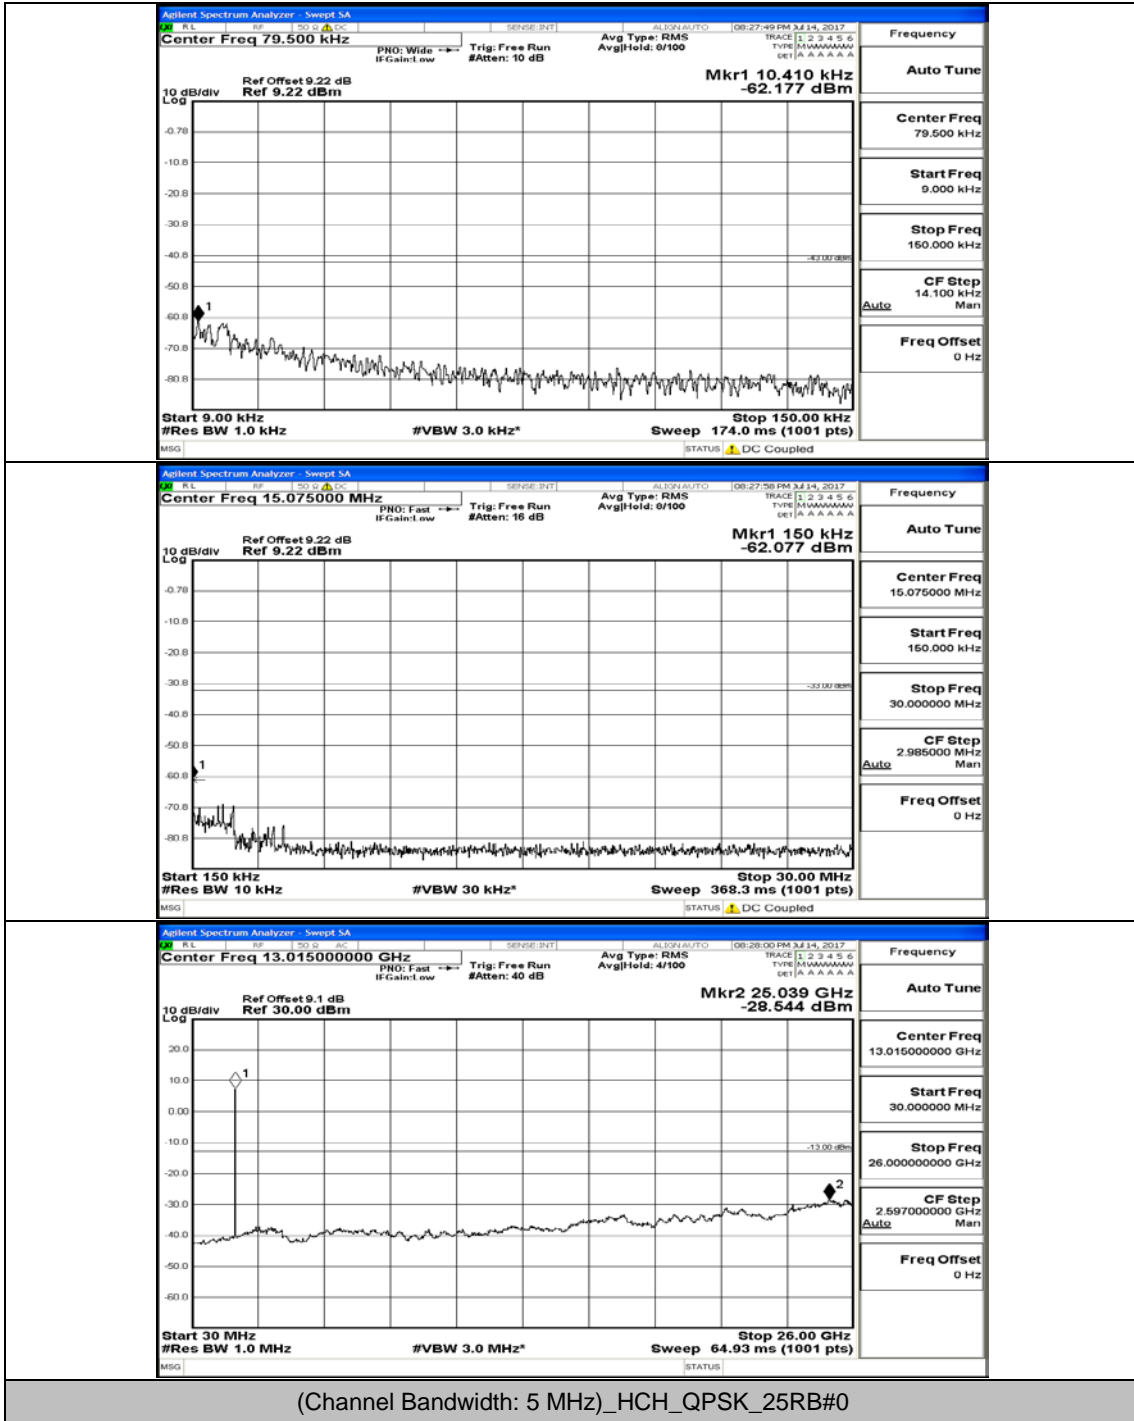

(Channel Bandwidth: 5 MHz)_MCH_QPSK_1RB#0

(Channel Bandwidth: 5 MHz)_MCH_QPSK_1RB#12

(Channel Bandwidth: 5 MHz)_HCH_QPSK_1RB#0

(Channel Bandwidth: 5 MHz)_HCH_QPSK_1RB#12

(Channel Bandwidth: 5 MHz)_LCH_16QAM_1RB#0

(Channel Bandwidth: 5 MHz)_LCH_16QAM_1RB#12

(Channel Bandwidth: 5 MHz)_MCH_16QAM_1RB#0

(Channel Bandwidth: 5 MHz)_MCH_16QAM_1RB#12

(Channel Bandwidth: 5 MHz)_MCH_16QAM_12RB#13

(Channel Bandwidth: 5 MHz)_HCH_16QAM_1RB#0

(Channel Bandwidth: 5 MHz)_HCH_16QAM_1RB#12