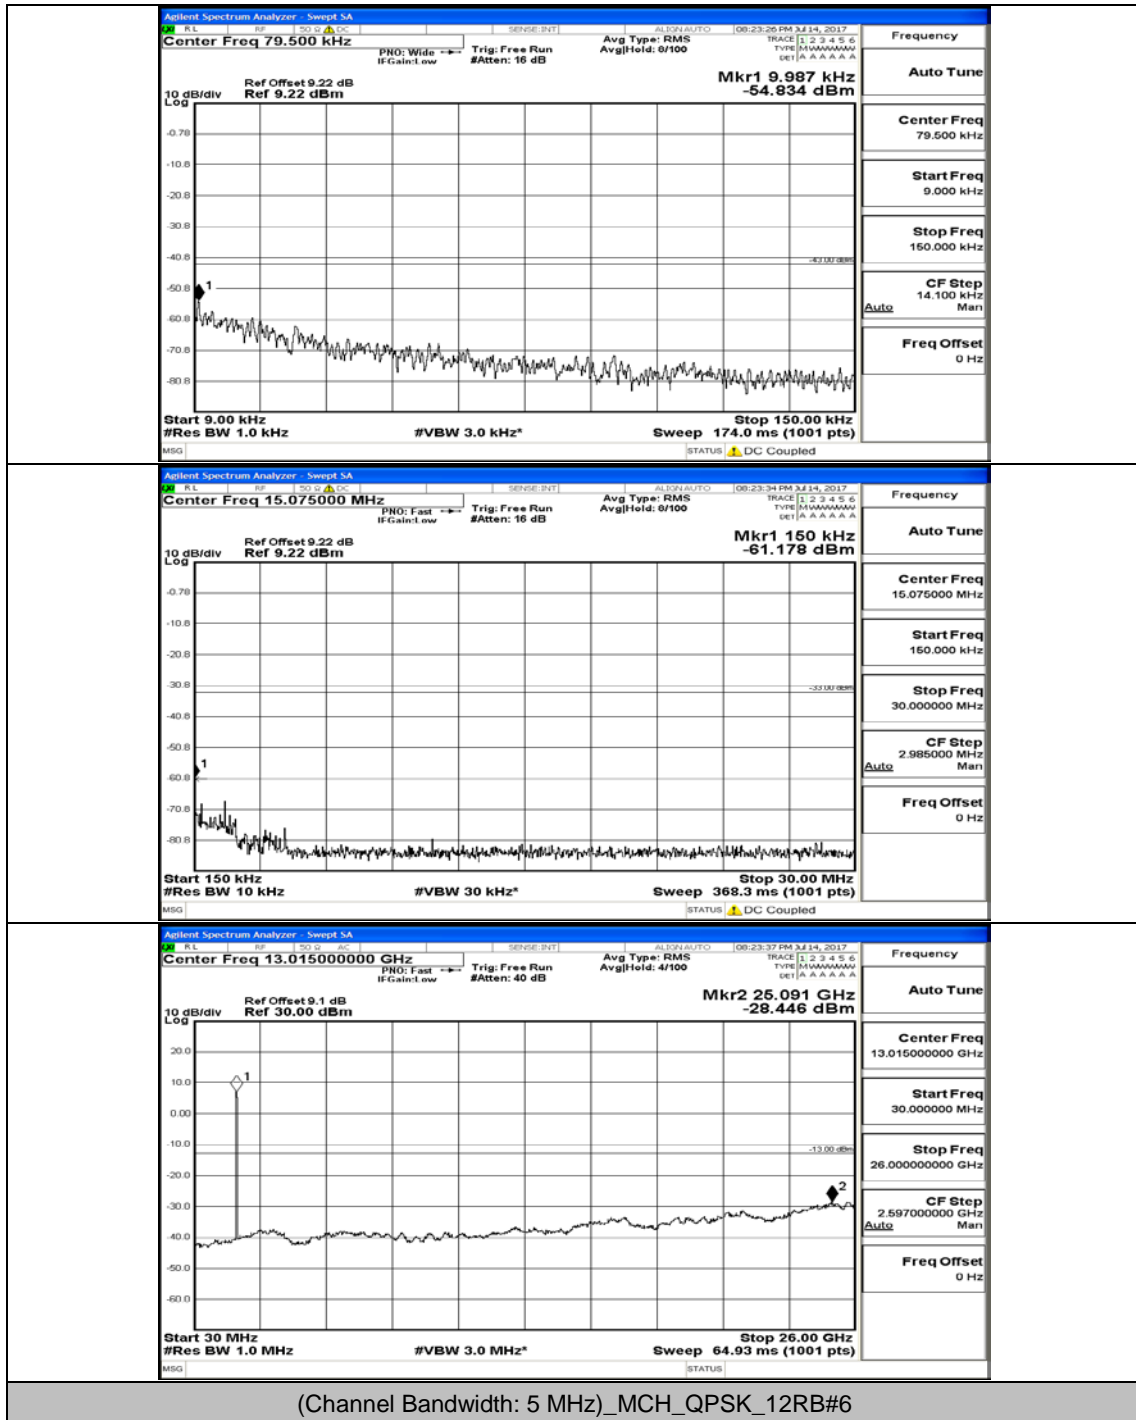

(Channel Bandwidth: 5 MHz)_MCH_QPSK_1RB#0

(Channel Bandwidth: 5 MHz)_MCH_QPSK_1RB#12

(Channel Bandwidth: 5 MHz)_HCH_QPSK_1RB#0

(Channel Bandwidth: 5 MHz)_HCH_QPSK_1RB#12

(Channel Bandwidth: 5 MHz)_LCH_16QAM_1RB#0

(Channel Bandwidth: 5 MHz)_LCH_16QAM_1RB#12

(Channel Bandwidth: 5 MHz)_MCH_16QAM_1RB#0

(Channel Bandwidth: 5 MHz)_MCH_16QAM_1RB#12

(Channel Bandwidth: 5 MHz)_MCH_16QAM_12RB#13

(Channel Bandwidth: 5 MHz)_HCH_16QAM_1RB#0

(Channel Bandwidth: 5 MHz)_HCH_16QAM_1RB#12