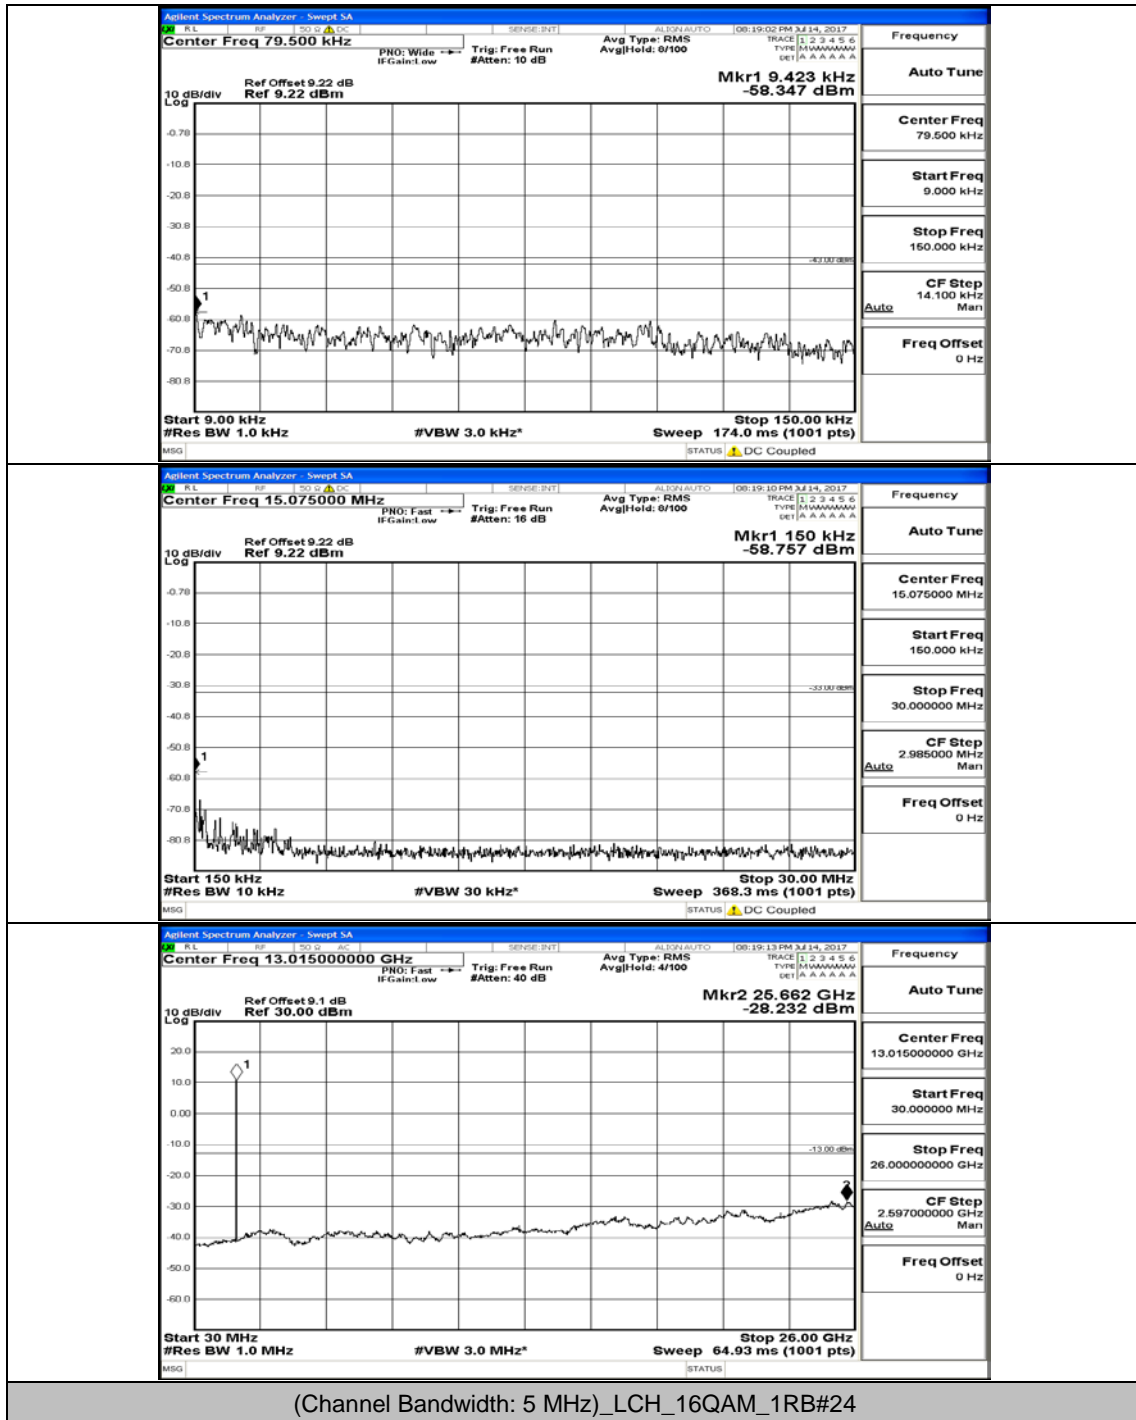

(Channel Bandwidth: 5 MHz)_MCH_QPSK_1RB#0

(Channel Bandwidth: 5 MHz)_MCH_QPSK_1RB#12

(Channel Bandwidth: 5 MHz)_HCH_QPSK_1RB#0

(Channel Bandwidth: 5 MHz)_HCH_QPSK_1RB#12

(Channel Bandwidth: 5 MHz)_LCH_16QAM_1RB#0

(Channel Bandwidth: 5 MHz)_LCH_16QAM_1RB#12

(Channel Bandwidth: 5 MHz)_MCH_16QAM_1RB#0

(Channel Bandwidth: 5 MHz)_MCH_16QAM_1RB#12

(Channel Bandwidth: 5 MHz)_MCH_16QAM_12RB#13

(Channel Bandwidth: 5 MHz)_HCH_16QAM_1RB#0