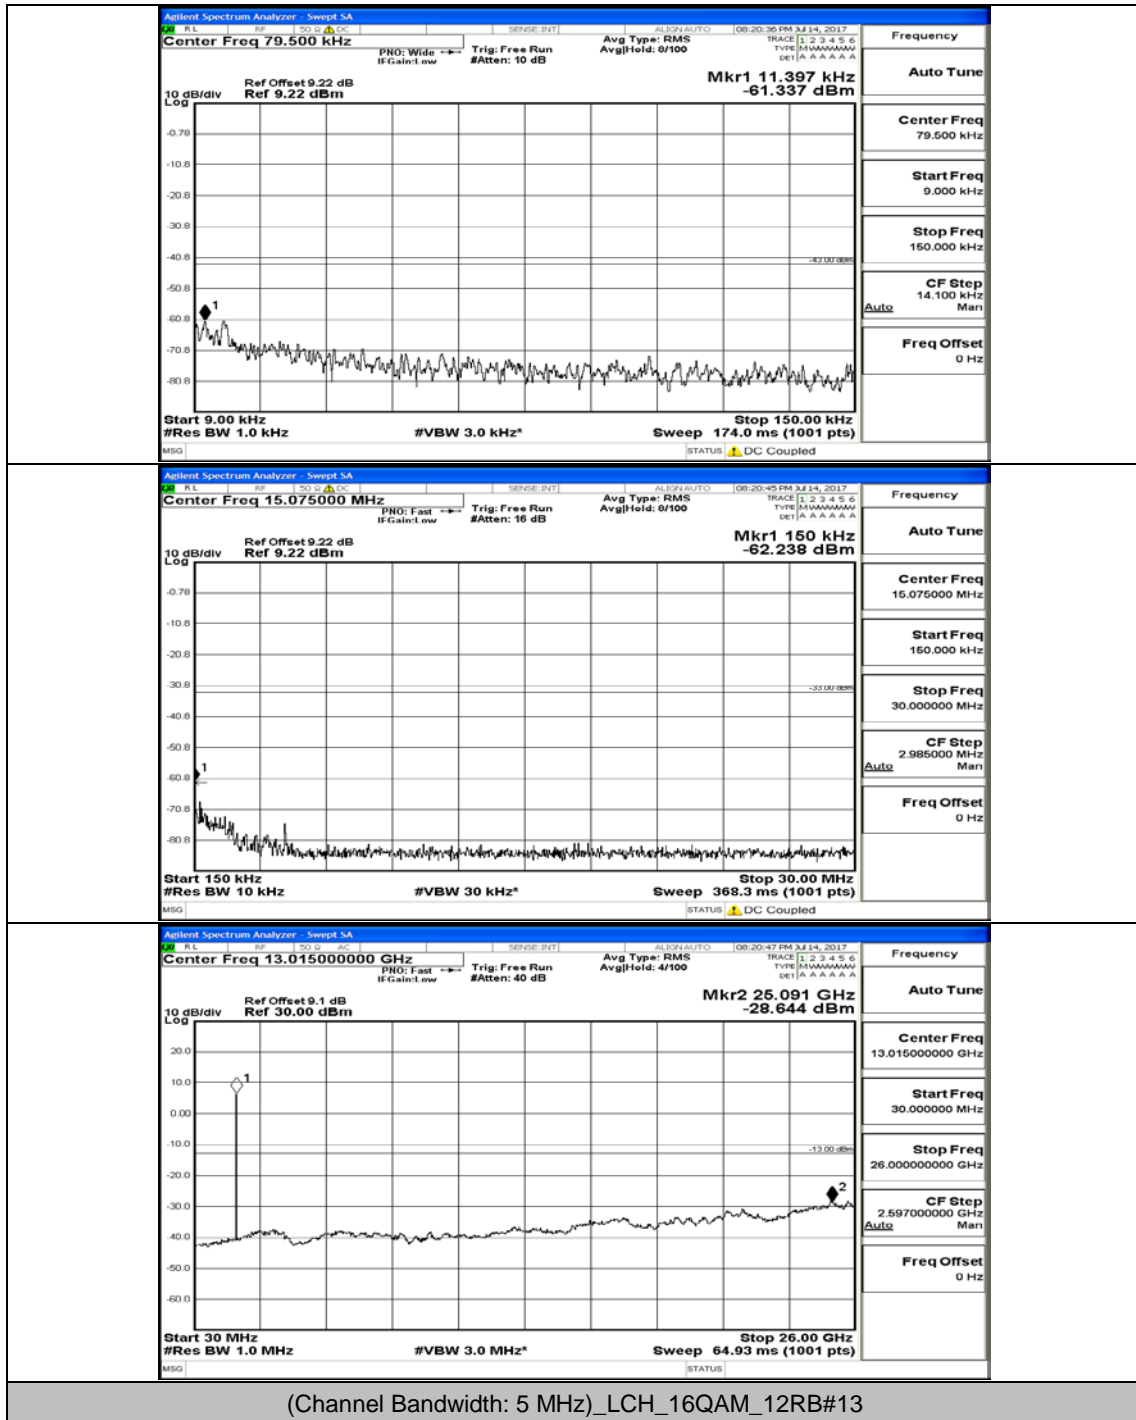

(Channel Bandwidth: 5 MHz)_MCH_QPSK_1RB#0

(Channel Bandwidth: 5 MHz)_MCH_QPSK_1RB#12

(Channel Bandwidth: 5 MHz)_HCH_QPSK_1RB#0

(Channel Bandwidth: 5 MHz)_HCH_QPSK_1RB#12

(Channel Bandwidth: 5 MHz)_LCH_16QAM_1RB#0

(Channel Bandwidth: 5 MHz)_LCH_16QAM_1RB#12

(Channel Bandwidth: 5 MHz)_MCH_16QAM_1RB#0

(Channel Bandwidth: 5 MHz)_MCH_16QAM_1RB#12

(Channel Bandwidth: 5 MHz)_MCH_16QAM_12RB#13

(Channel Bandwidth: 5 MHz)_HCH_16QAM_1RB#0