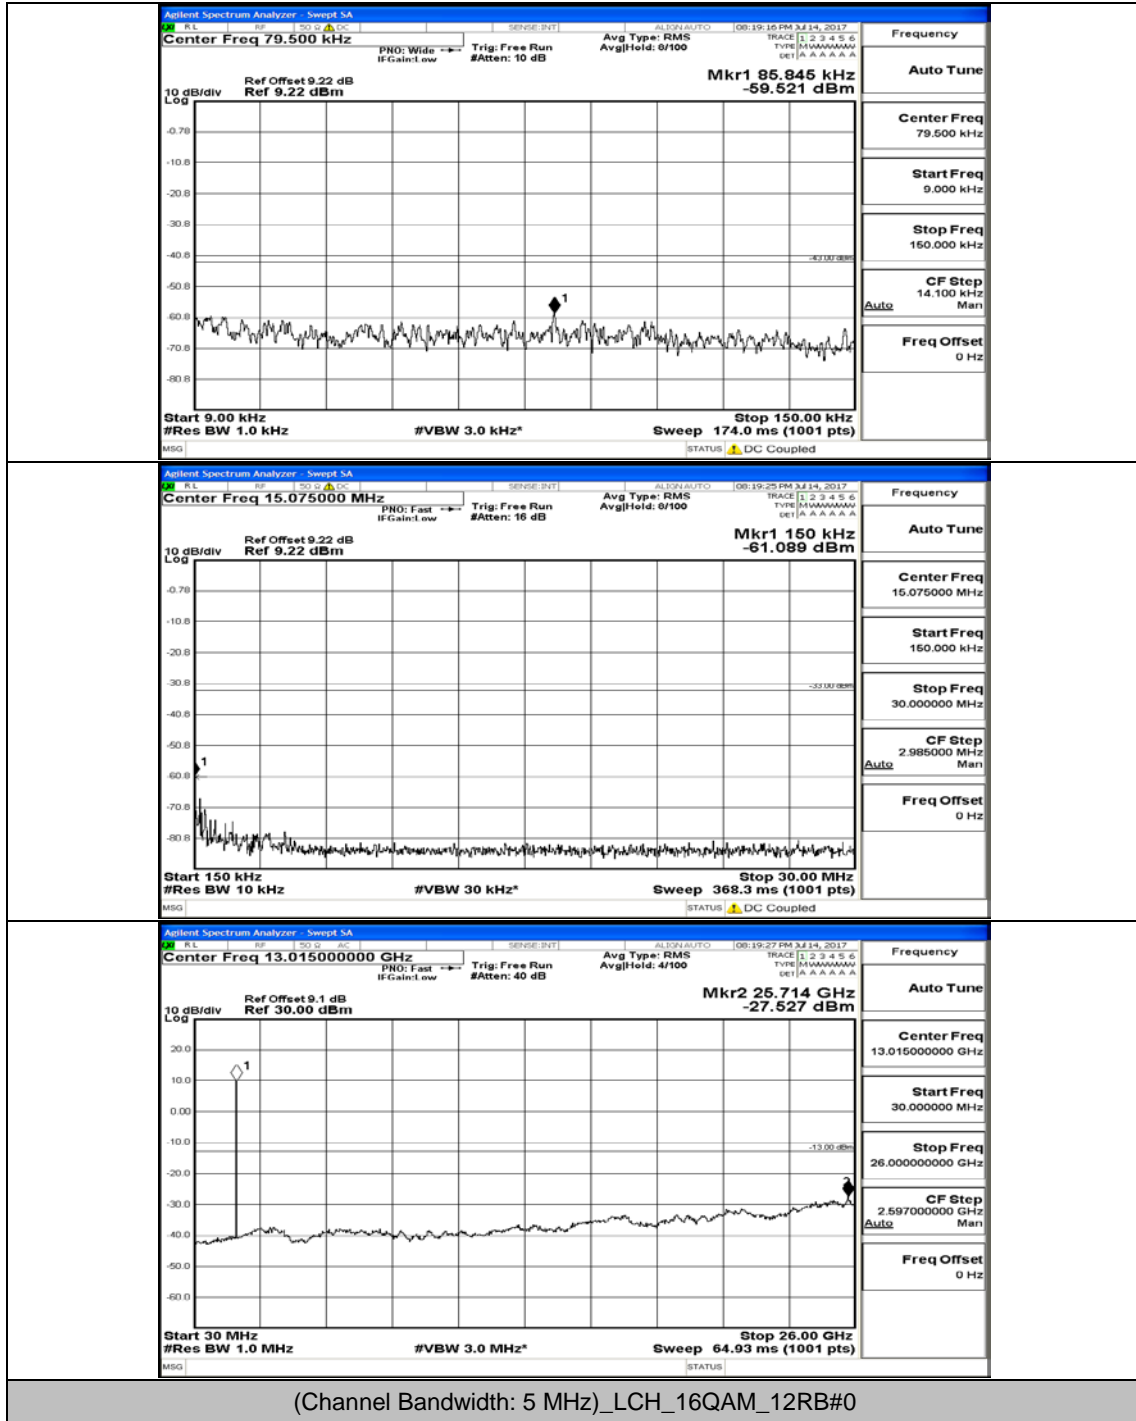

(Channel Bandwidth: 5 MHz)_MCH_QPSK_1RB#0

(Channel Bandwidth: 5 MHz)_MCH_QPSK_1RB#12

(Channel Bandwidth: 5 MHz)_HCH_QPSK_1RB#0

(Channel Bandwidth: 5 MHz)_HCH_QPSK_1RB#12

(Channel Bandwidth: 5 MHz)_LCH_16QAM_1RB#0

(Channel Bandwidth: 5 MHz)_LCH_16QAM_1RB#12

(Channel Bandwidth: 5 MHz)_MCH_16QAM_1RB#0

(Channel Bandwidth: 5 MHz)_MCH_16QAM_1RB#12

(Channel Bandwidth: 5 MHz)_MCH_16QAM_12RB#13

(Channel Bandwidth: 5 MHz)_HCH_16QAM_1RB#0