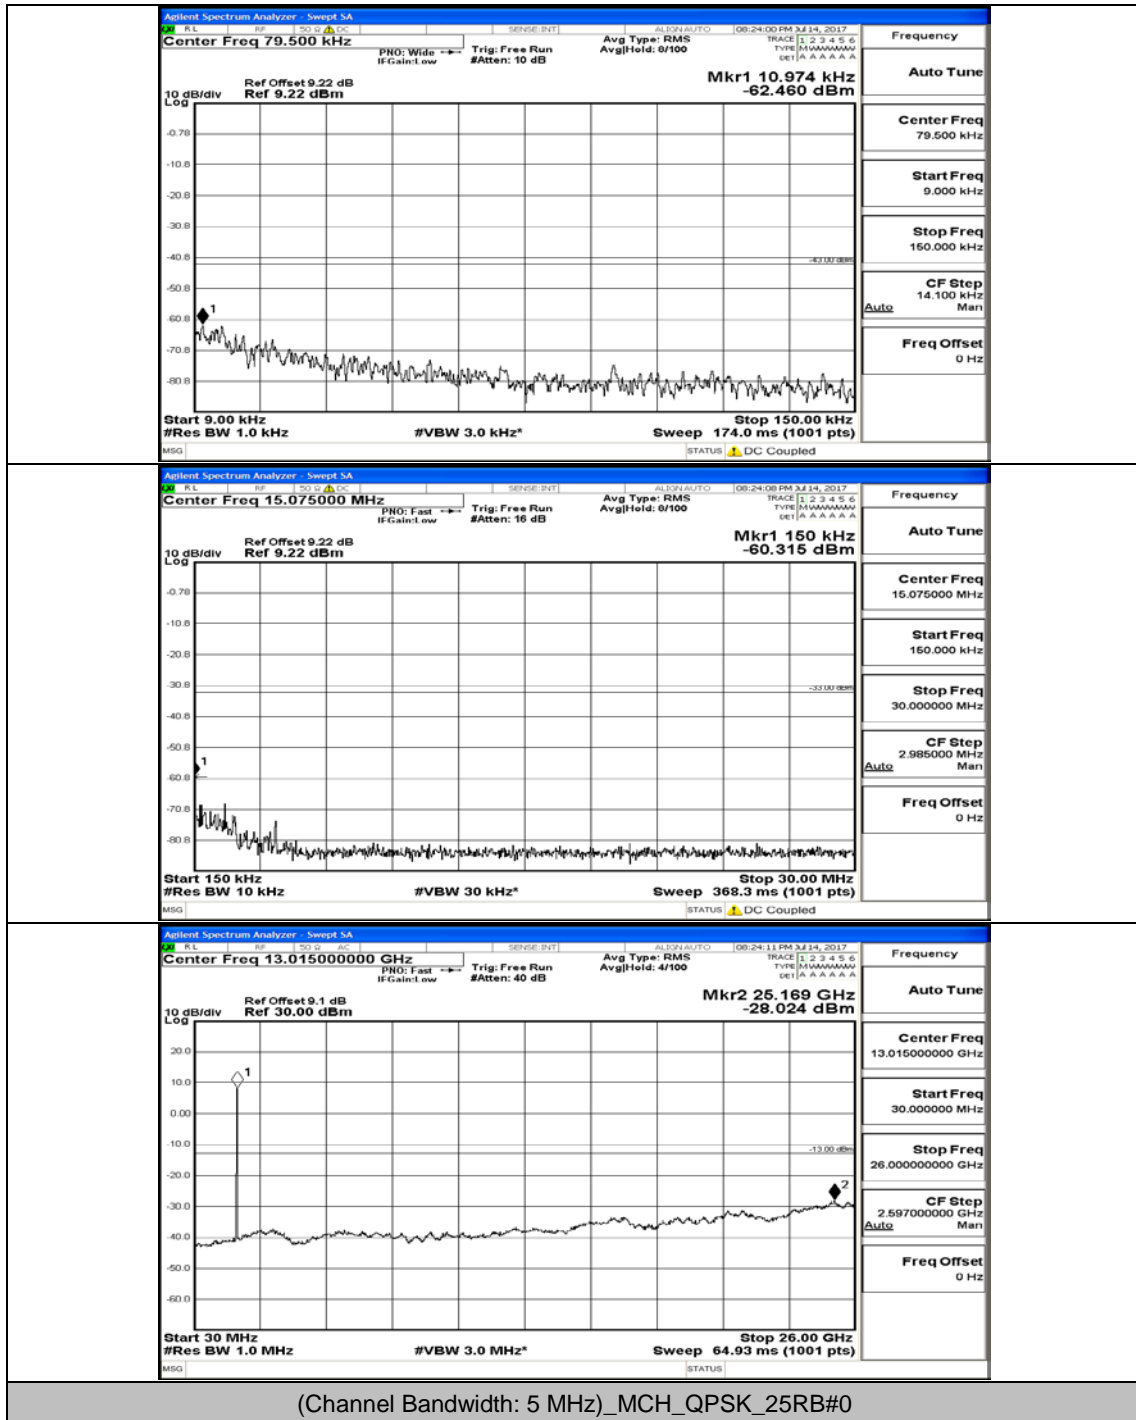

(Channel Bandwidth: 5 MHz)_MCH_QPSK_1RB#0

(Channel Bandwidth: 5 MHz)_MCH_QPSK_1RB#12

(Channel Bandwidth: 5 MHz)_HCH_QPSK_1RB#0

(Channel Bandwidth: 5 MHz)_HCH_QPSK_1RB#12

(Channel Bandwidth: 5 MHz)_LCH_16QAM_1RB#0

(Channel Bandwidth: 5 MHz)_LCH_16QAM_1RB#12

(Channel Bandwidth: 5 MHz)_MCH_16QAM_1RB#0

(Channel Bandwidth: 5 MHz)_MCH_16QAM_1RB#12

(Channel Bandwidth: 5 MHz)_MCH_16QAM_12RB#13

(Channel Bandwidth: 5 MHz)_HCH_16QAM_1RB#0