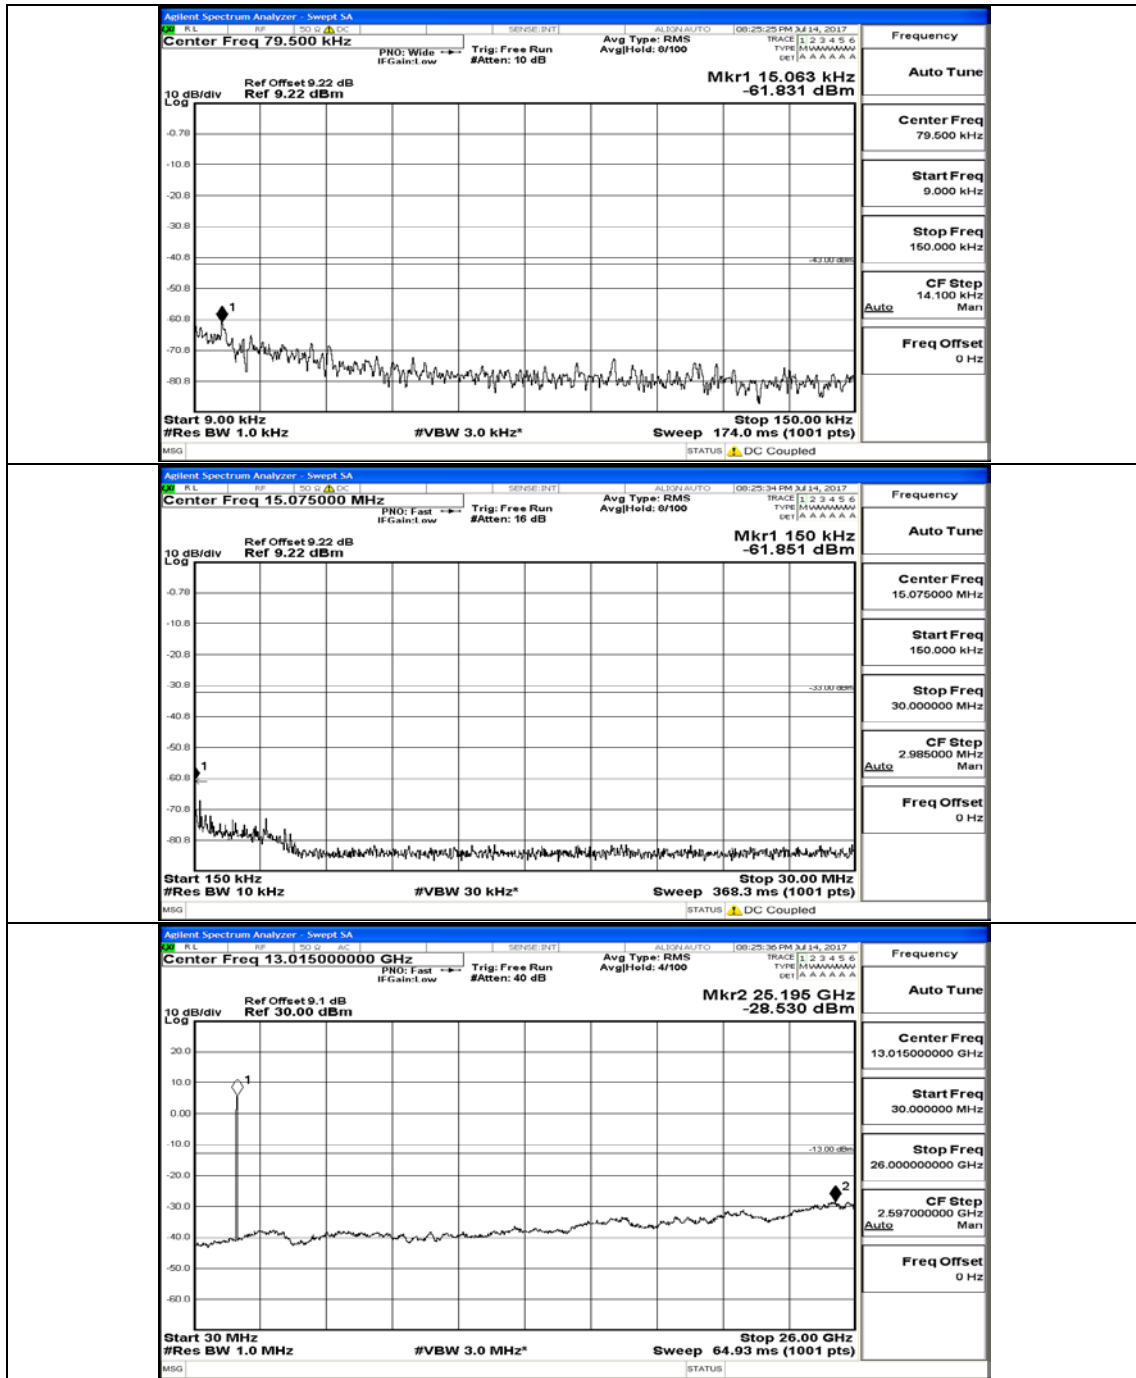

(Channel Bandwidth: 5 MHz)_MCH_QPSK_1RB#0

(Channel Bandwidth: 5 MHz)_MCH_QPSK_1RB#12

(Channel Bandwidth: 5 MHz)_HCH_QPSK_1RB#0

(Channel Bandwidth: 5 MHz)_HCH_QPSK_1RB#12

(Channel Bandwidth: 5 MHz)_LCH_16QAM_1RB#0

(Channel Bandwidth: 5 MHz)_LCH_16QAM_1RB#12

(Channel Bandwidth: 5 MHz)_MCH_16QAM_1RB#0

(Channel Bandwidth: 5 MHz)_MCH_16QAM_1RB#12

(Channel Bandwidth: 5 MHz)_MCH_16QAM_12RB#13

(Channel Bandwidth: 5 MHz)_HCH_16QAM_1RB#0

(Channel Bandwidth: 5 MHz)_HCH_16QAM_1RB#12