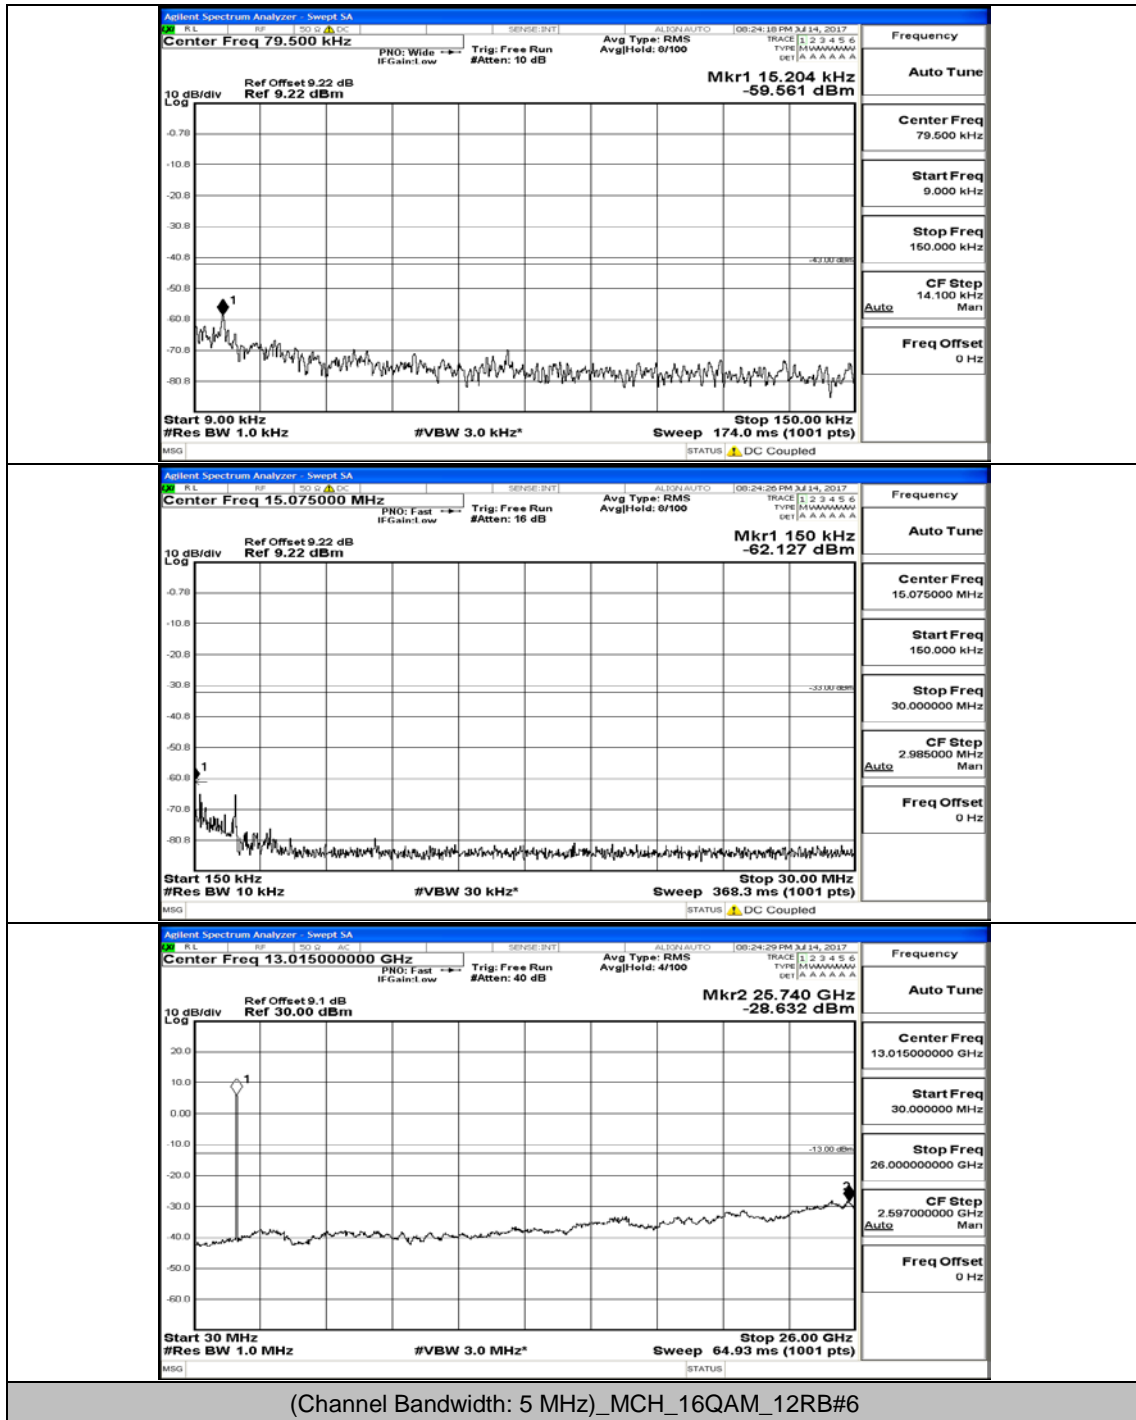

(Channel Bandwidth: 5 MHz)_MCH_QPSK_1RB#0

(Channel Bandwidth: 5 MHz)_MCH_QPSK_1RB#12

(Channel Bandwidth: 5 MHz)_HCH_QPSK_1RB#0

(Channel Bandwidth: 5 MHz)_HCH_QPSK_1RB#12

(Channel Bandwidth: 5 MHz)_LCH_16QAM_1RB#0

(Channel Bandwidth: 5 MHz)_LCH_16QAM_1RB#12

(Channel Bandwidth: 5 MHz)_MCH_16QAM_1RB#0

(Channel Bandwidth: 5 MHz)_MCH_16QAM_1RB#12

(Channel Bandwidth: 5 MHz)_MCH_16QAM_12RB#13

(Channel Bandwidth: 5 MHz)_HCH_16QAM_1RB#0

(Channel Bandwidth: 5 MHz)_HCH_16QAM_1RB#12