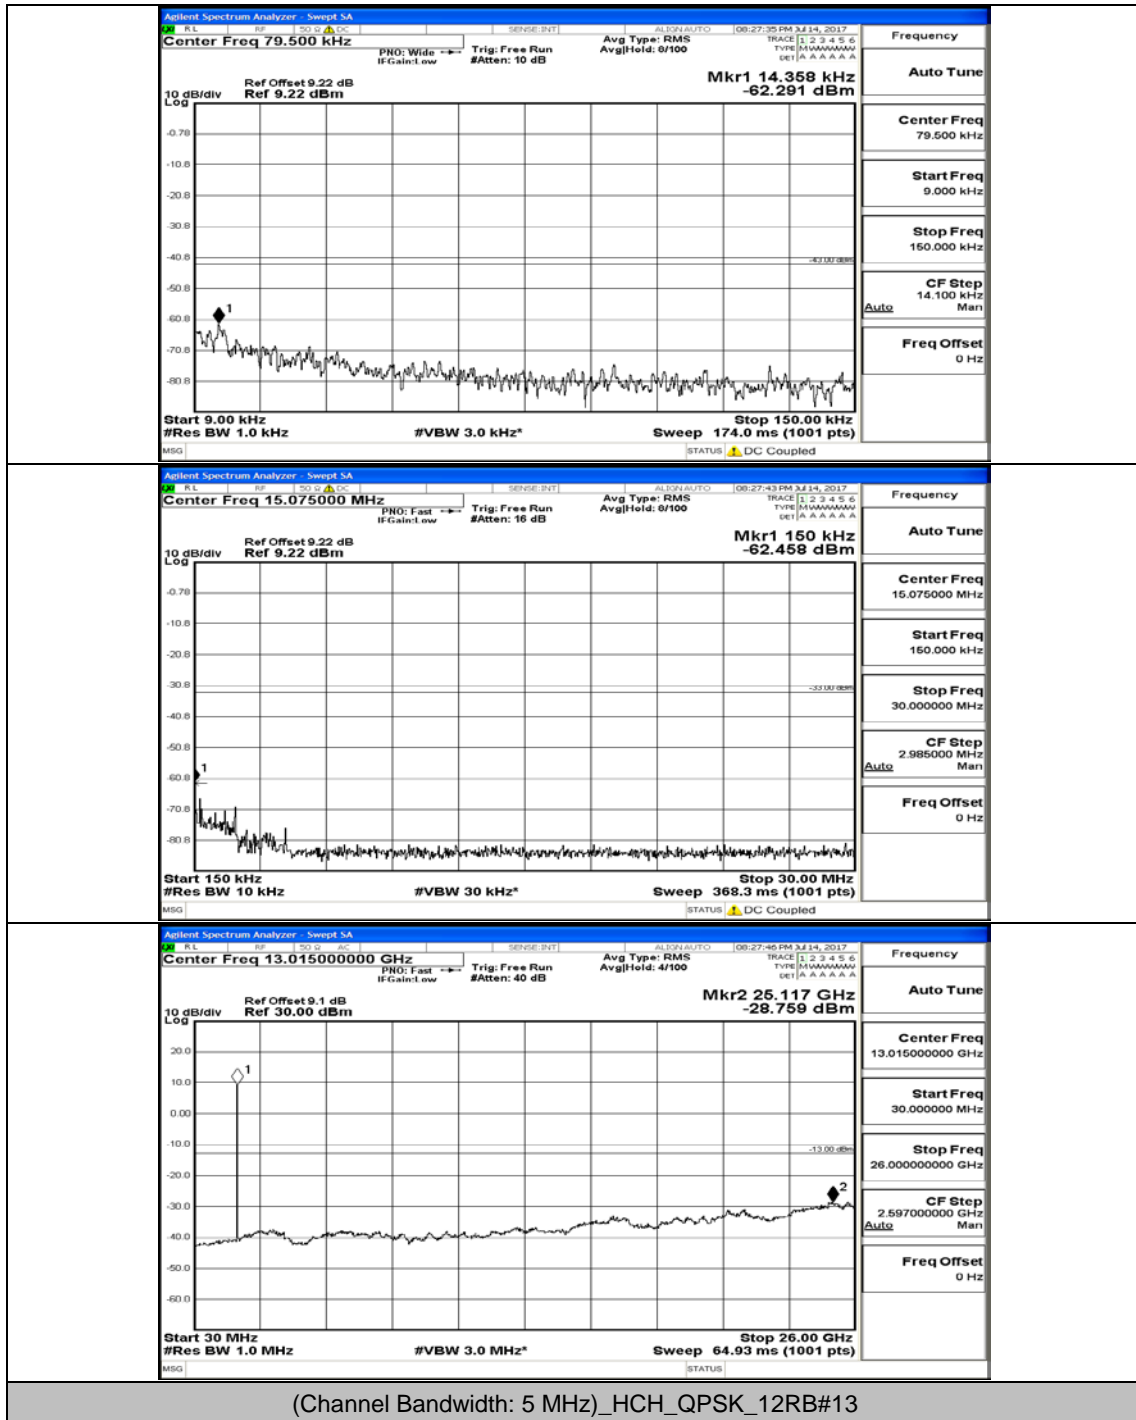

(Channel Bandwidth: 5 MHz)_MCH_QPSK_1RB#0

(Channel Bandwidth: 5 MHz)_MCH_QPSK_1RB#12

(Channel Bandwidth: 5 MHz)_HCH_QPSK_1RB#0

(Channel Bandwidth: 5 MHz)_HCH_QPSK_1RB#12

(Channel Bandwidth: 5 MHz)_LCH_16QAM_1RB#0

(Channel Bandwidth: 5 MHz)_LCH_16QAM_1RB#12

(Channel Bandwidth: 5 MHz)_MCH_16QAM_1RB#0

(Channel Bandwidth: 5 MHz)_MCH_16QAM_1RB#12

(Channel Bandwidth: 5 MHz)_MCH_16QAM_12RB#13

(Channel Bandwidth: 5 MHz)_HCH_16QAM_1RB#0