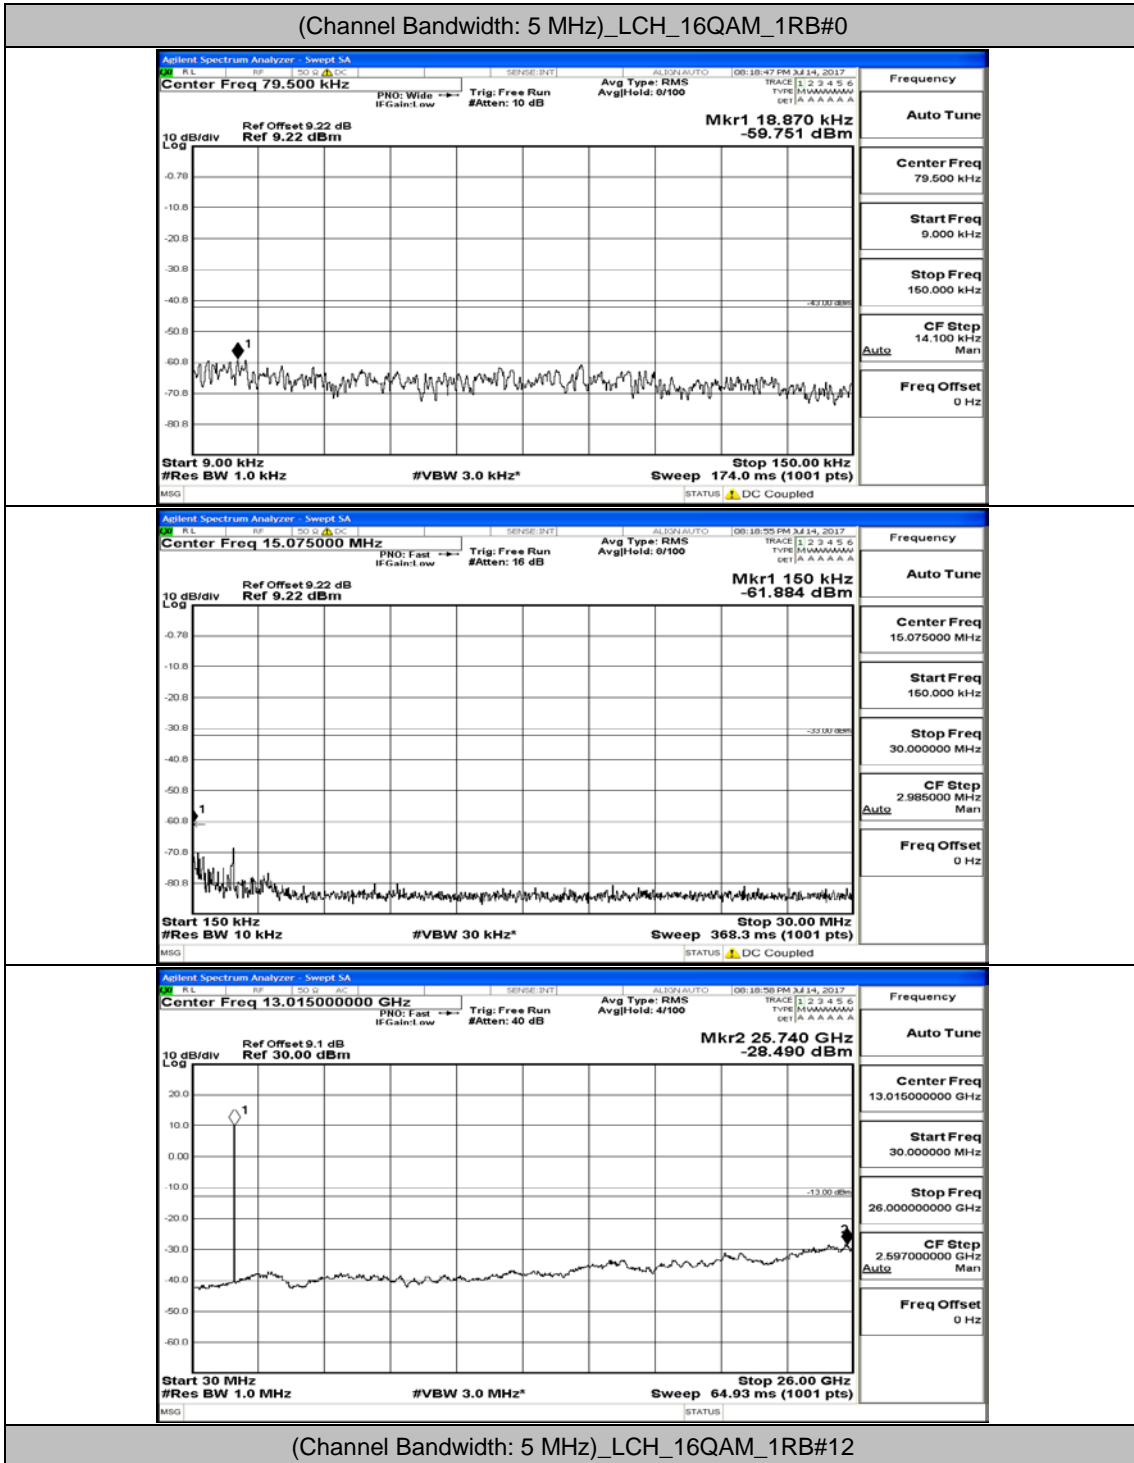

(Channel Bandwidth: 5 MHz)_MCH_QPSK_1RB#0

(Channel Bandwidth: 5 MHz)_MCH_QPSK_1RB#12

(Channel Bandwidth: 5 MHz)_HCH_QPSK_1RB#0

(Channel Bandwidth: 5 MHz)_HCH_QPSK_1RB#12

(Channel Bandwidth: 5 MHz)_LCH_16QAM_1RB#0

(Channel Bandwidth: 5 MHz)_LCH_16QAM_1RB#12

(Channel Bandwidth: 5 MHz)_MCH_16QAM_1RB#0

(Channel Bandwidth: 5 MHz)_MCH_16QAM_1RB#12

(Channel Bandwidth: 5 MHz)_MCH_16QAM_12RB#13

(Channel Bandwidth: 5 MHz)_HCH_16QAM_1RB#0

(Channel Bandwidth: 5 MHz)_HCH_16QAM_1RB#12