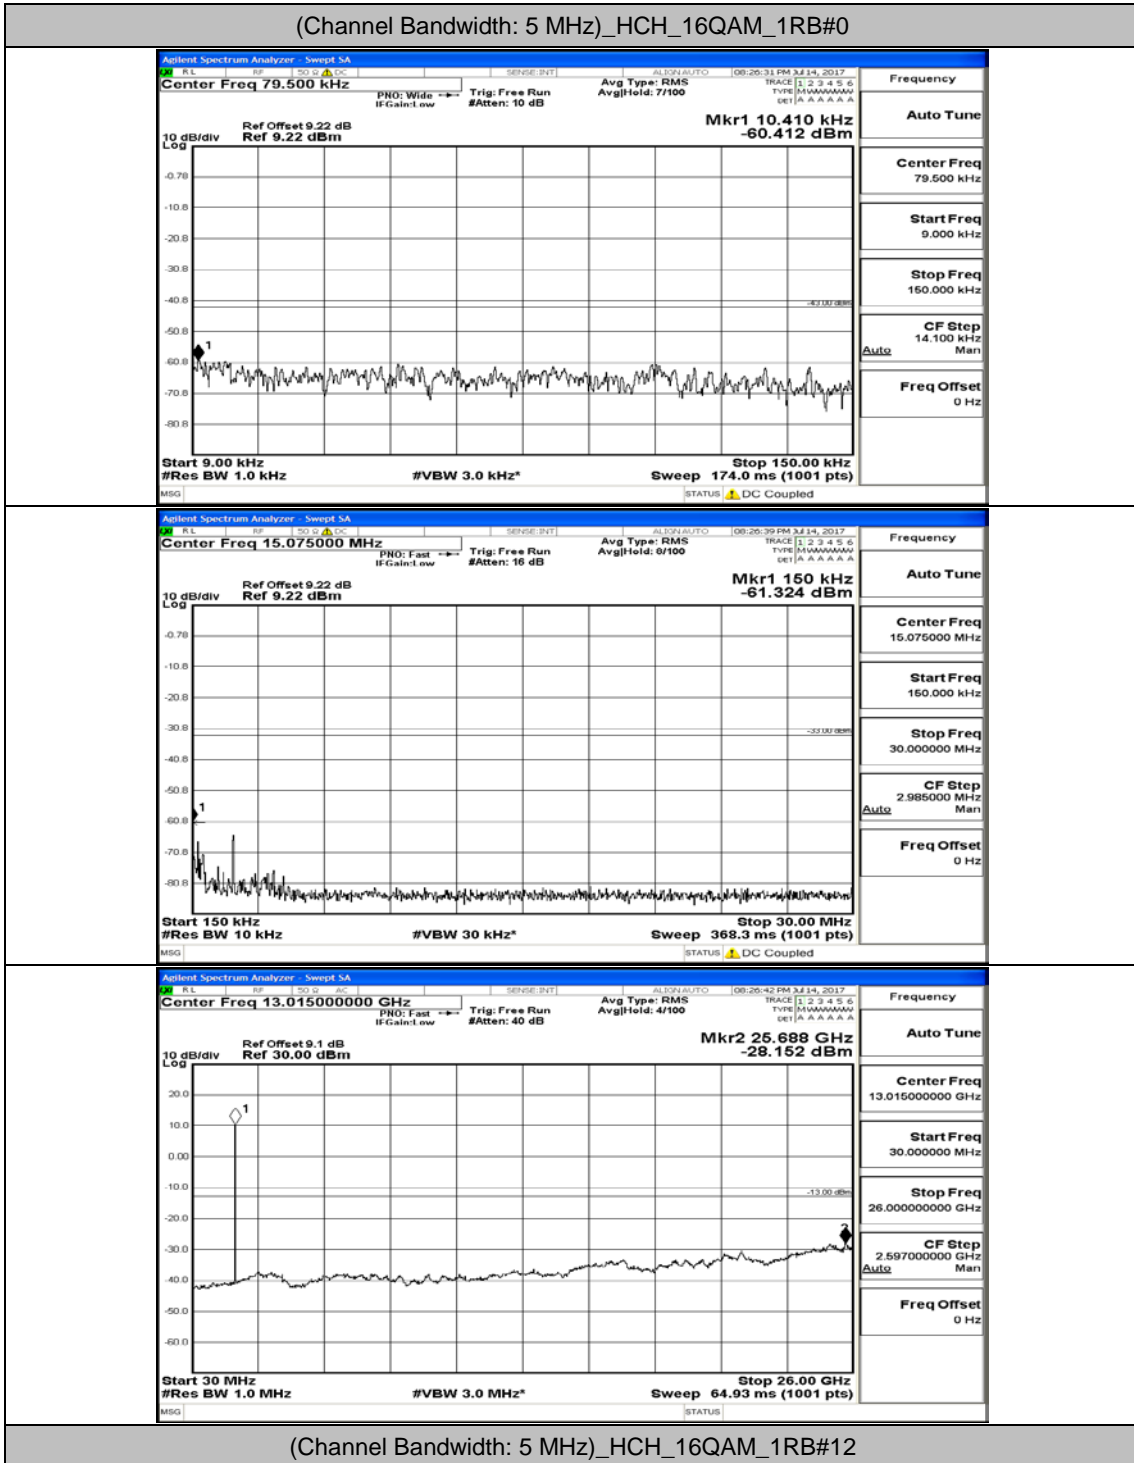

(Channel Bandwidth: 5 MHz)_MCH_QPSK_1RB#0

(Channel Bandwidth: 5 MHz)_MCH_QPSK_1RB#12

(Channel Bandwidth: 5 MHz)_HCH_QPSK_1RB#0

(Channel Bandwidth: 5 MHz)_HCH_QPSK_1RB#12

(Channel Bandwidth: 5 MHz)_LCH_16QAM_1RB#0

(Channel Bandwidth: 5 MHz)_LCH_16QAM_1RB#12

(Channel Bandwidth: 5 MHz)_MCH_16QAM_1RB#0

(Channel Bandwidth: 5 MHz)_MCH_16QAM_1RB#12

(Channel Bandwidth: 5 MHz)_MCH_16QAM_12RB#13

(Channel Bandwidth: 5 MHz)_HCH_16QAM_1RB#0

(Channel Bandwidth: 5 MHz)_HCH_16QAM_1RB#12