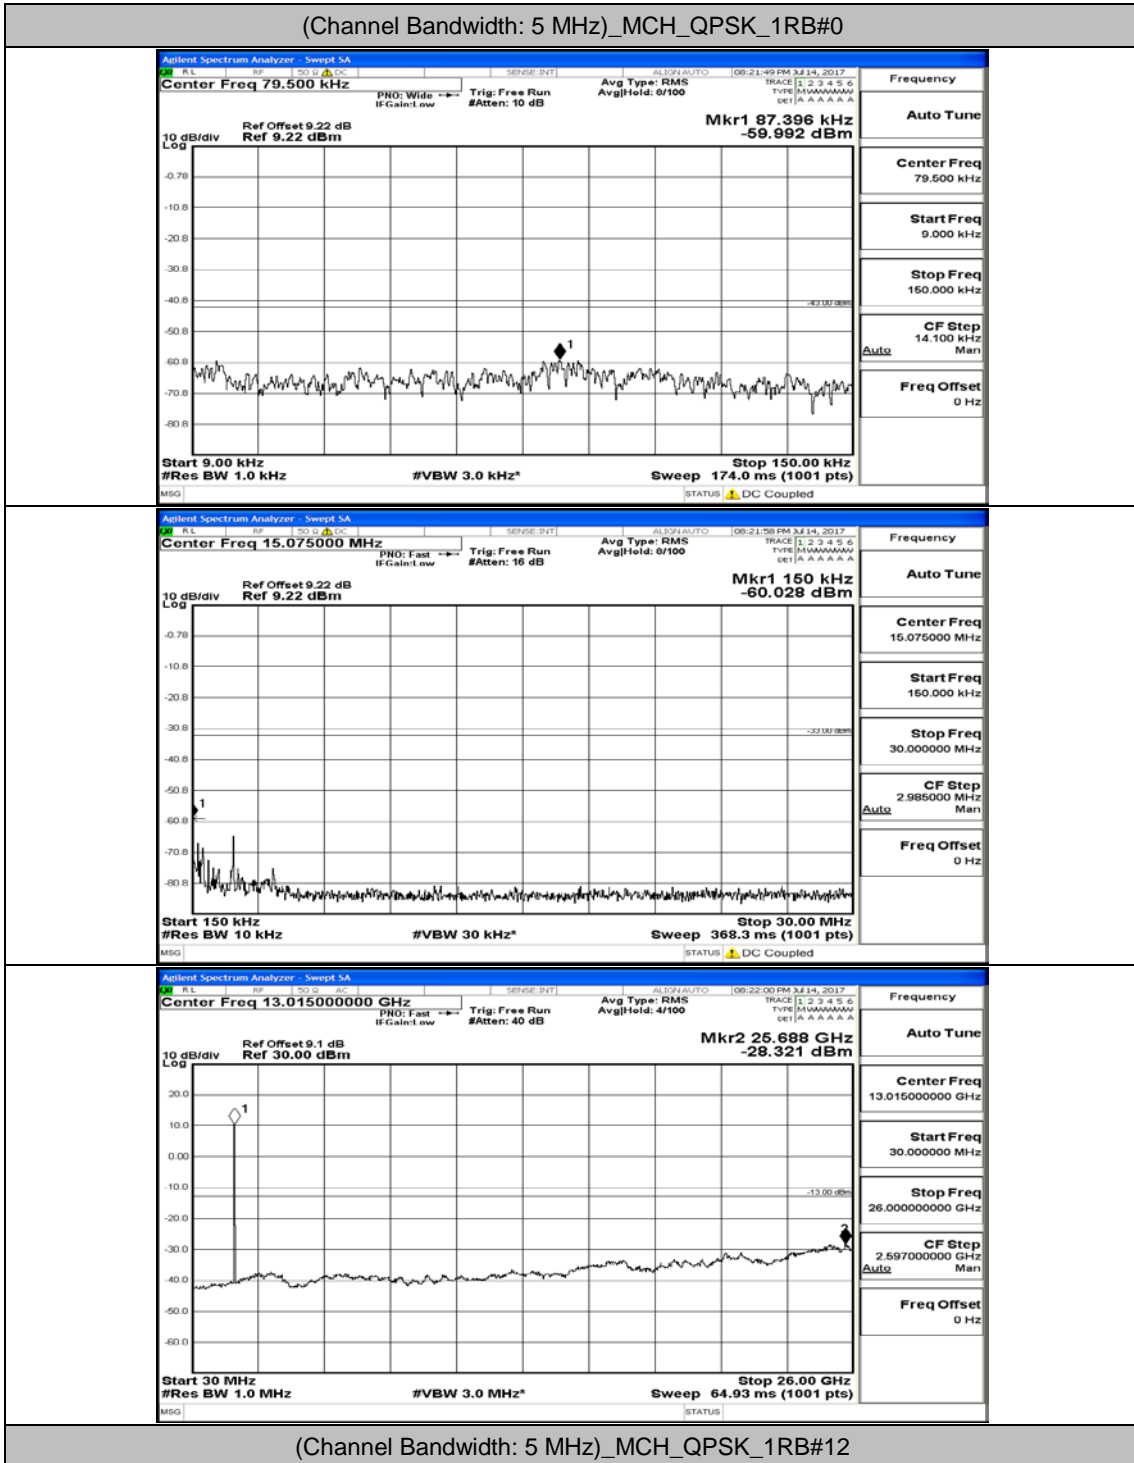

(Channel Bandwidth: 5 MHz)_MCH_QPSK_1RB#0

(Channel Bandwidth: 5 MHz)_MCH_QPSK_1RB#12

(Channel Bandwidth: 5 MHz)_HCH_QPSK_1RB#0

(Channel Bandwidth: 5 MHz)_HCH_QPSK_1RB#12

(Channel Bandwidth: 5 MHz)_LCH_16QAM_1RB#0

(Channel Bandwidth: 5 MHz)_LCH_16QAM_1RB#12

(Channel Bandwidth: 5 MHz)_MCH_16QAM_1RB#0

(Channel Bandwidth: 5 MHz)_MCH_16QAM_1RB#12

(Channel Bandwidth: 5 MHz)_MCH_16QAM_12RB#13

(Channel Bandwidth: 5 MHz)_HCH_16QAM_1RB#0