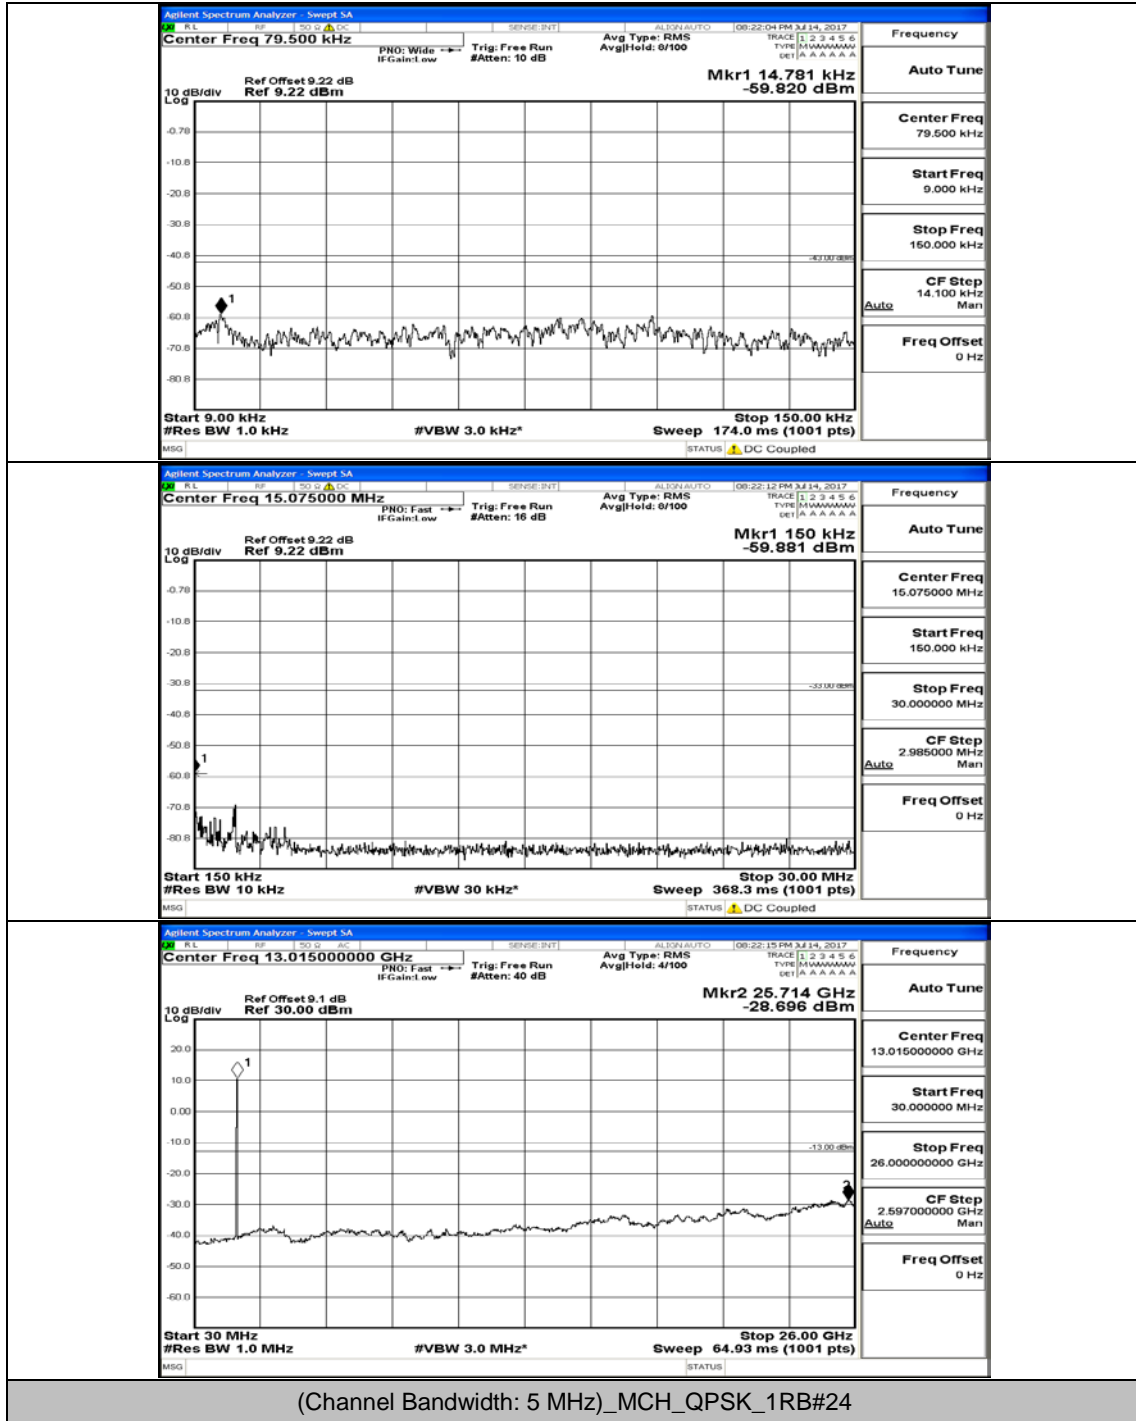

(Channel Bandwidth: 5 MHz)_MCH_QPSK_1RB#0

(Channel Bandwidth: 5 MHz)_MCH_QPSK_1RB#12

(Channel Bandwidth: 5 MHz)_HCH_QPSK_1RB#0

(Channel Bandwidth: 5 MHz)_HCH_QPSK_1RB#12

(Channel Bandwidth: 5 MHz)_LCH_16QAM_1RB#0

(Channel Bandwidth: 5 MHz)_LCH_16QAM_1RB#12

(Channel Bandwidth: 5 MHz)_MCH_16QAM_1RB#0

(Channel Bandwidth: 5 MHz)_MCH_16QAM_1RB#12

(Channel Bandwidth: 5 MHz)_MCH_16QAM_12RB#13

(Channel Bandwidth: 5 MHz)_HCH_16QAM_1RB#0