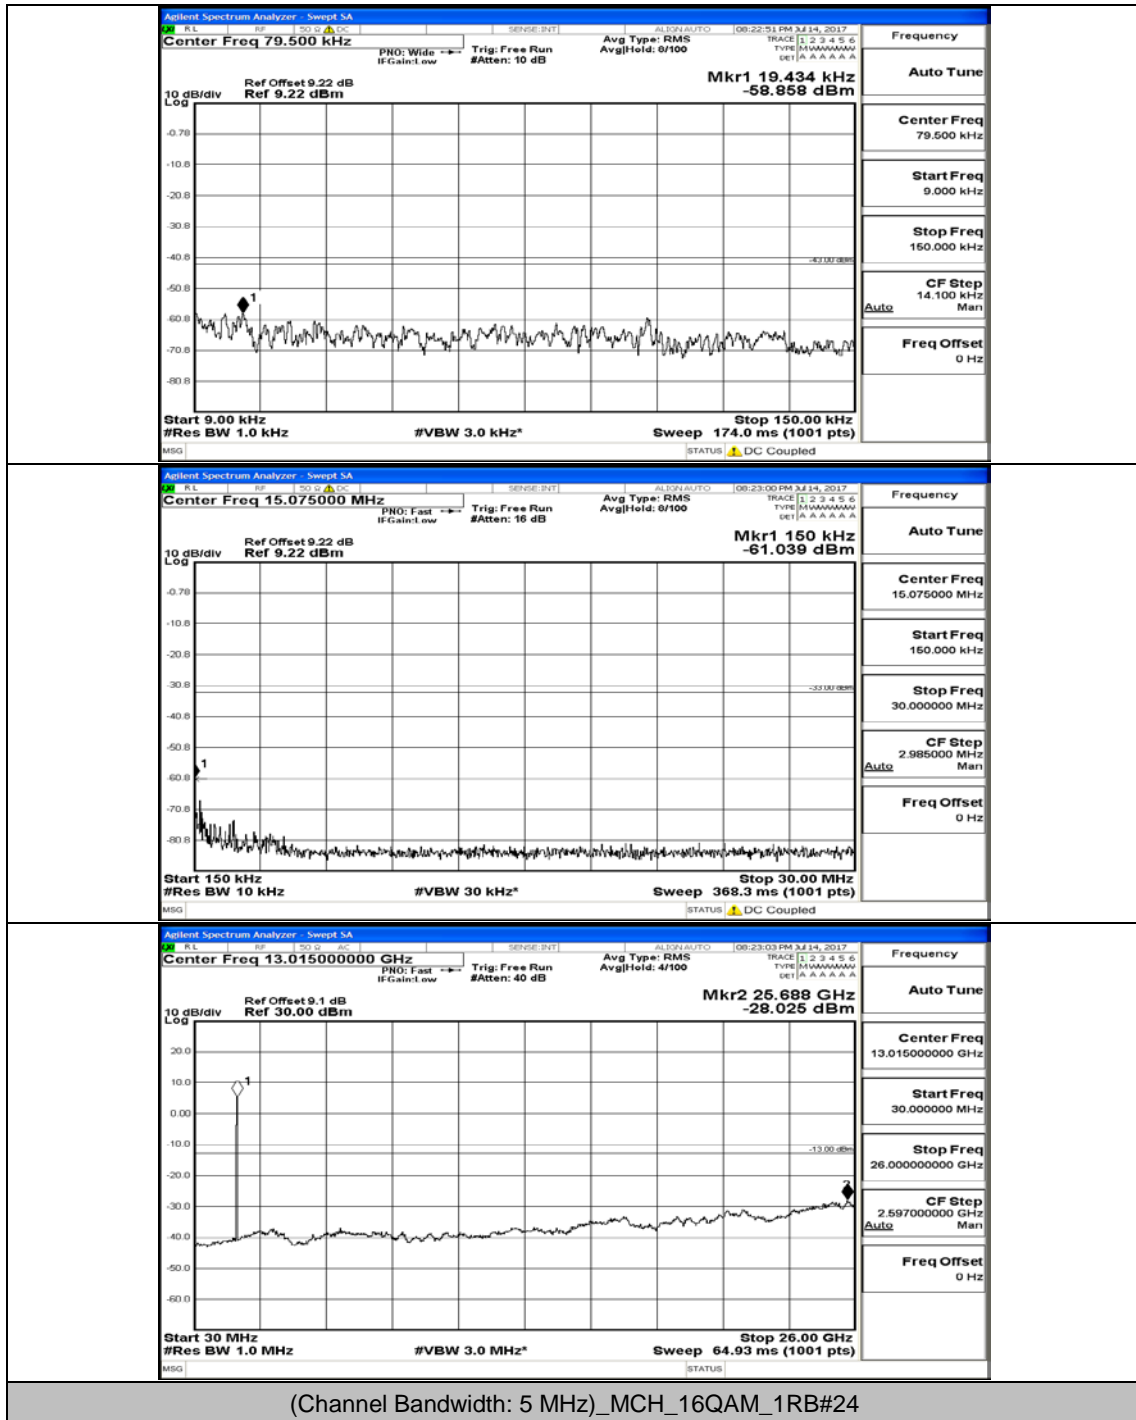

(Channel Bandwidth: 5 MHz)_MCH_QPSK_1RB#0

(Channel Bandwidth: 5 MHz)_MCH_QPSK_1RB#12

(Channel Bandwidth: 5 MHz)_HCH_QPSK_1RB#0

(Channel Bandwidth: 5 MHz)_HCH_QPSK_1RB#12

(Channel Bandwidth: 5 MHz)_LCH_16QAM_1RB#0

(Channel Bandwidth: 5 MHz)_LCH_16QAM_1RB#12

(Channel Bandwidth: 5 MHz)_MCH_16QAM_1RB#0

(Channel Bandwidth: 5 MHz)_MCH_16QAM_1RB#12

(Channel Bandwidth: 5 MHz)_MCH_16QAM_12RB#13

(Channel Bandwidth: 5 MHz)_HCH_16QAM_1RB#0

(Channel Bandwidth: 5 MHz)_HCH_16QAM_1RB#12