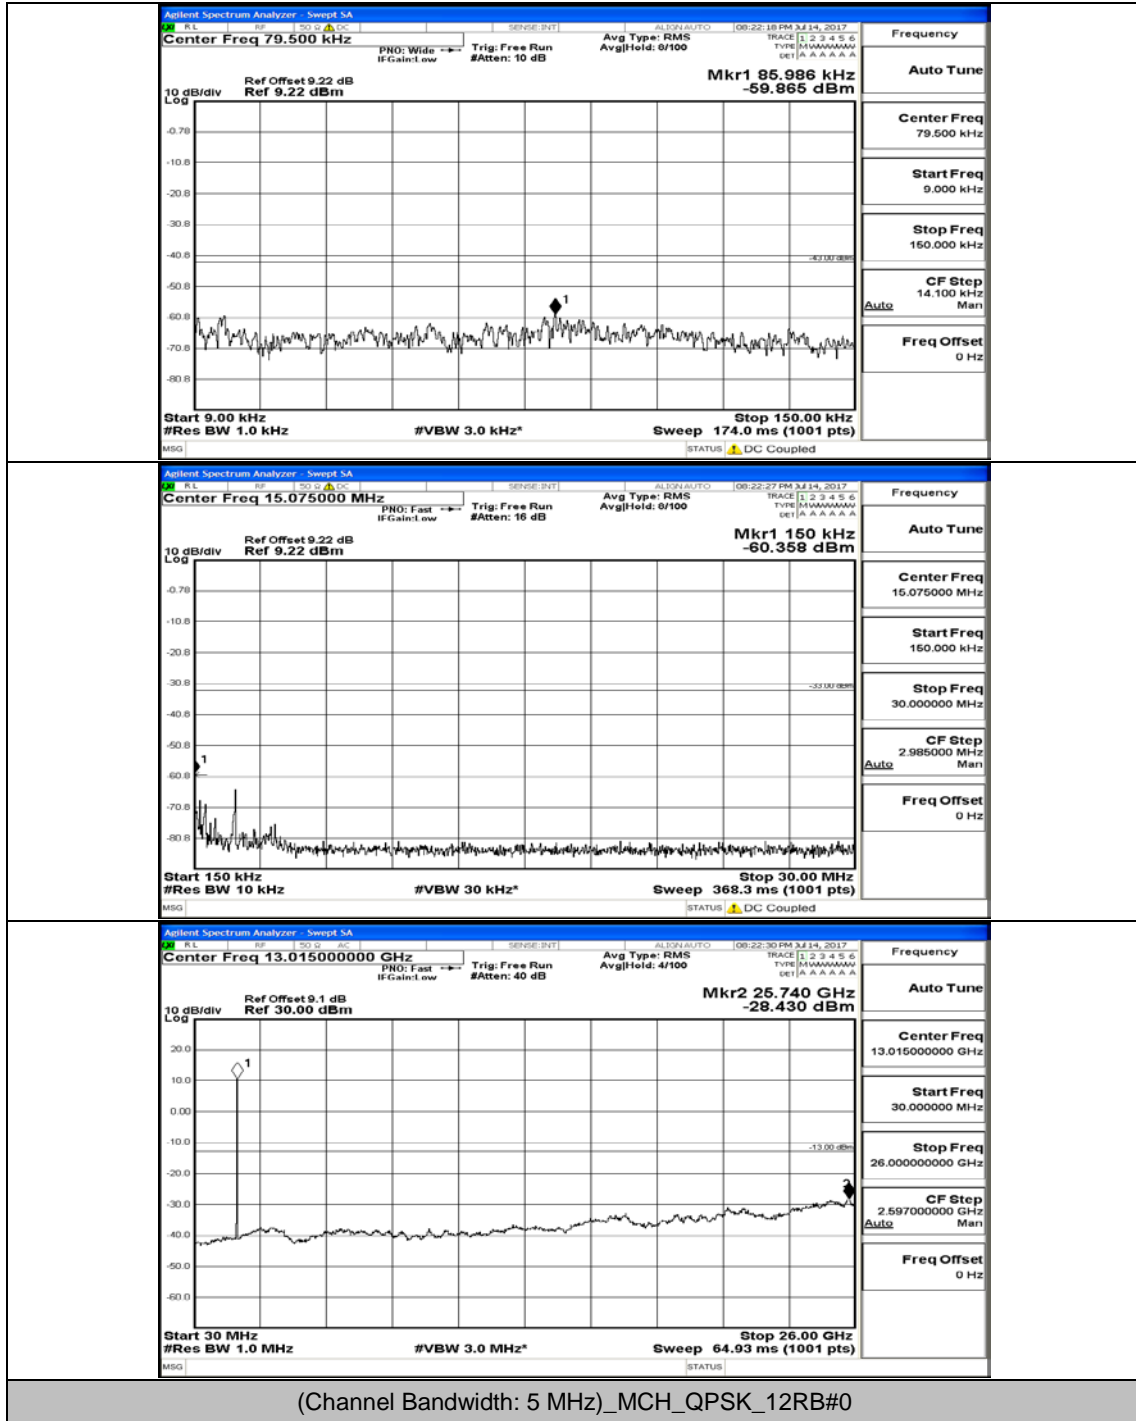

(Channel Bandwidth: 5 MHz)_MCH_QPSK_1RB#0

(Channel Bandwidth: 5 MHz)_MCH_QPSK_1RB#12

(Channel Bandwidth: 5 MHz)_HCH_QPSK_1RB#0

(Channel Bandwidth: 5 MHz)_HCH_QPSK_1RB#12

(Channel Bandwidth: 5 MHz)_LCH_16QAM_1RB#0

(Channel Bandwidth: 5 MHz)_LCH_16QAM_1RB#12

(Channel Bandwidth: 5 MHz)_MCH_16QAM_1RB#0

(Channel Bandwidth: 5 MHz)_MCH_16QAM_1RB#12

(Channel Bandwidth: 5 MHz)_MCH_16QAM_12RB#13

(Channel Bandwidth: 5 MHz)_HCH_16QAM_1RB#0