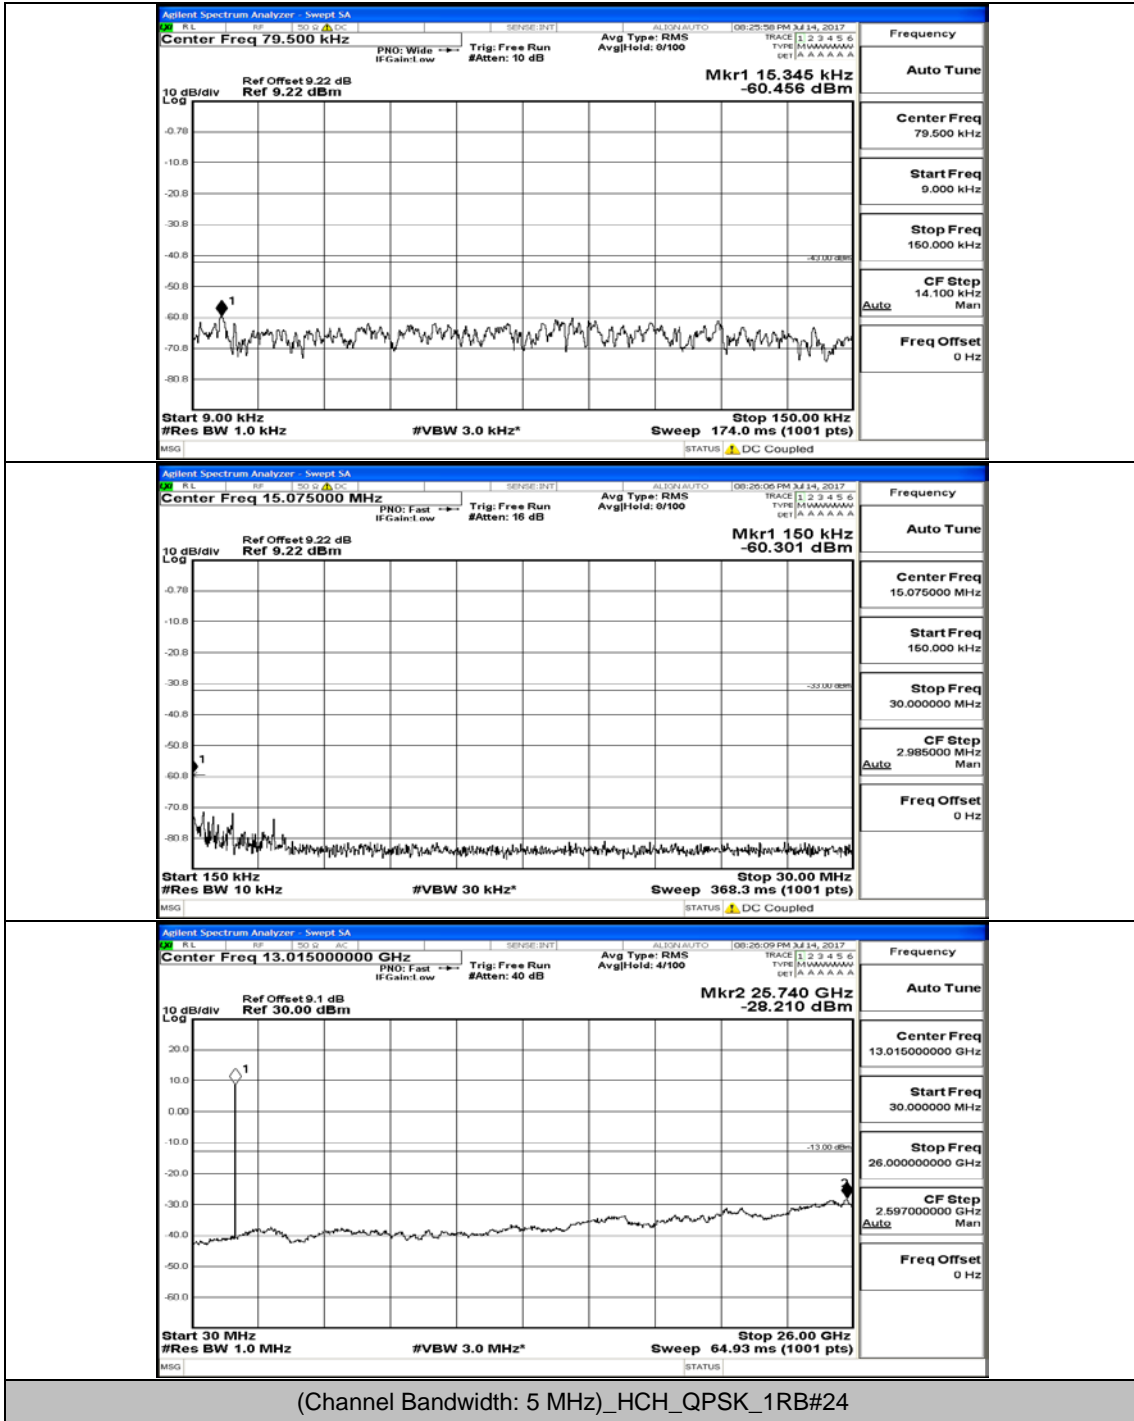

(Channel Bandwidth: 5 MHz)_MCH_QPSK_1RB#0

(Channel Bandwidth: 5 MHz)_MCH_QPSK_1RB#12

(Channel Bandwidth: 5 MHz)_HCH_QPSK_1RB#0

(Channel Bandwidth: 5 MHz)_HCH_QPSK_1RB#12

(Channel Bandwidth: 5 MHz)_LCH_16QAM_1RB#0

(Channel Bandwidth: 5 MHz)_LCH_16QAM_1RB#12

(Channel Bandwidth: 5 MHz)_MCH_16QAM_1RB#0

(Channel Bandwidth: 5 MHz)_MCH_16QAM_1RB#12

(Channel Bandwidth: 5 MHz)_MCH_16QAM_12RB#13

(Channel Bandwidth: 5 MHz)_HCH_16QAM_1RB#0