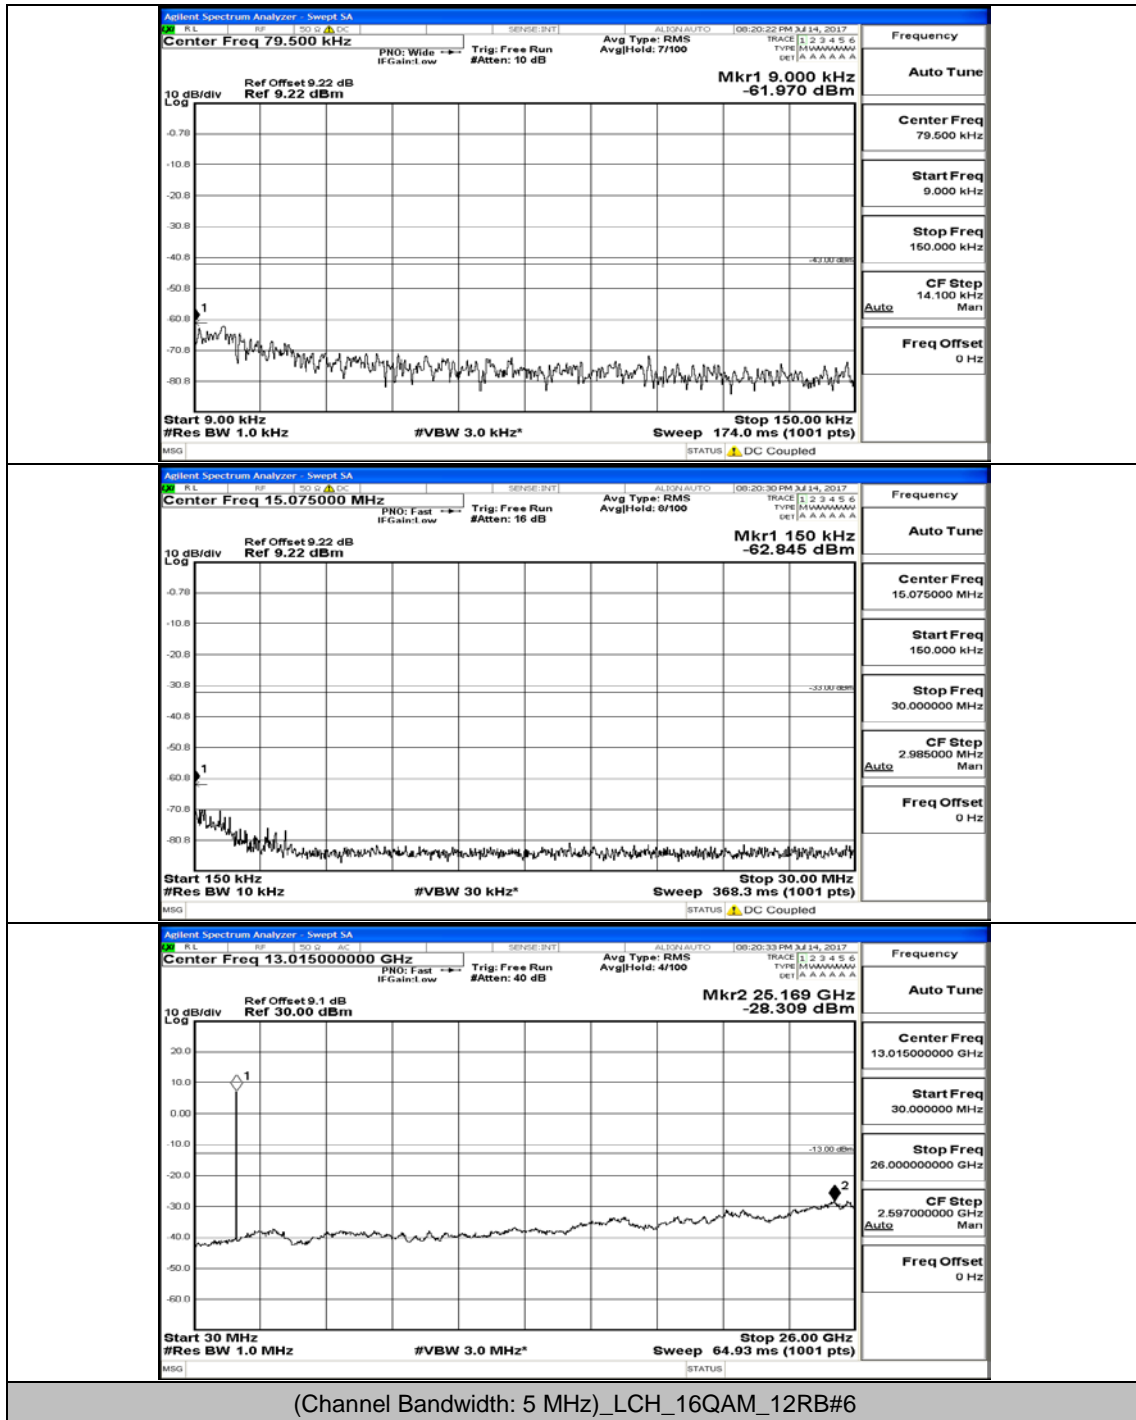

(Channel Bandwidth: 5 MHz)_MCH_QPSK_1RB#0

(Channel Bandwidth: 5 MHz)_MCH_QPSK_1RB#12

(Channel Bandwidth: 5 MHz)_HCH_QPSK_1RB#0

(Channel Bandwidth: 5 MHz)_HCH_QPSK_1RB#12

(Channel Bandwidth: 5 MHz)_LCH_16QAM_1RB#0

(Channel Bandwidth: 5 MHz)_LCH_16QAM_1RB#12

(Channel Bandwidth: 5 MHz)_MCH_16QAM_1RB#0

(Channel Bandwidth: 5 MHz)_MCH_16QAM_1RB#12

(Channel Bandwidth: 5 MHz)_MCH_16QAM_12RB#13

(Channel Bandwidth: 5 MHz)_HCH_16QAM_1RB#0

(Channel Bandwidth: 5 MHz)_HCH_16QAM_1RB#12