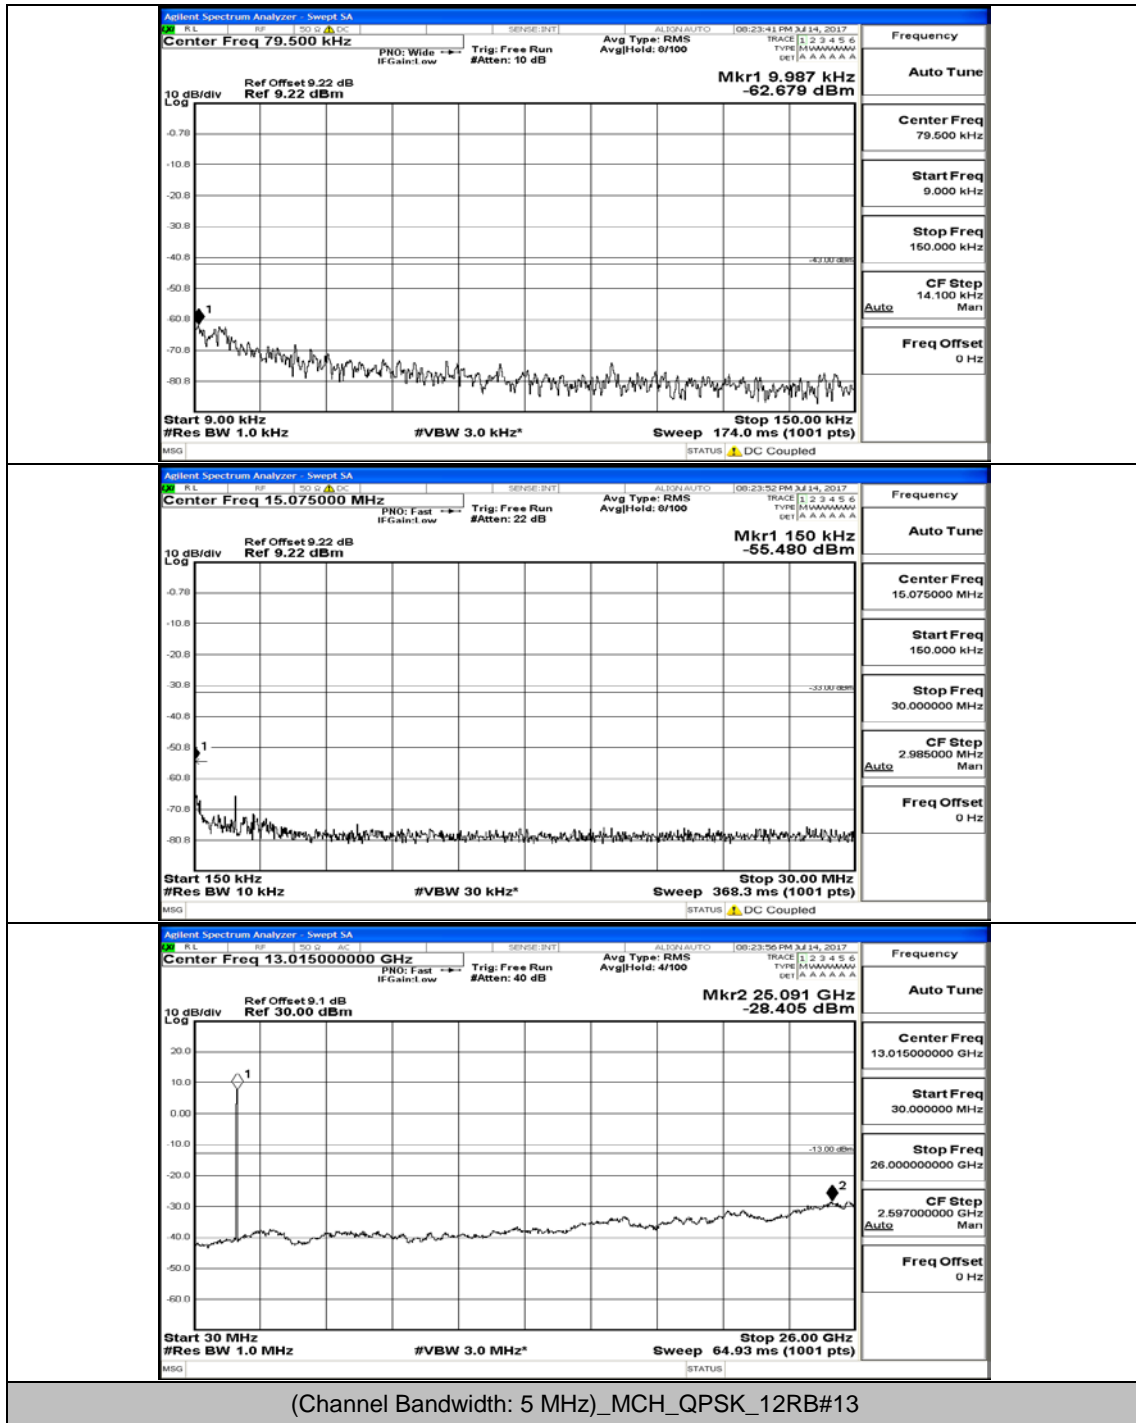

(Channel Bandwidth: 5 MHz)_MCH_QPSK_1RB#0

(Channel Bandwidth: 5 MHz)_MCH_QPSK_1RB#12

(Channel Bandwidth: 5 MHz)_HCH_QPSK_1RB#0

(Channel Bandwidth: 5 MHz)_HCH_QPSK_1RB#12

(Channel Bandwidth: 5 MHz)_LCH_16QAM_1RB#0

(Channel Bandwidth: 5 MHz)_LCH_16QAM_1RB#12

(Channel Bandwidth: 5 MHz)_MCH_16QAM_1RB#0

(Channel Bandwidth: 5 MHz)_MCH_16QAM_1RB#12

(Channel Bandwidth: 5 MHz)_MCH_16QAM_12RB#13

(Channel Bandwidth: 5 MHz)_HCH_16QAM_1RB#0