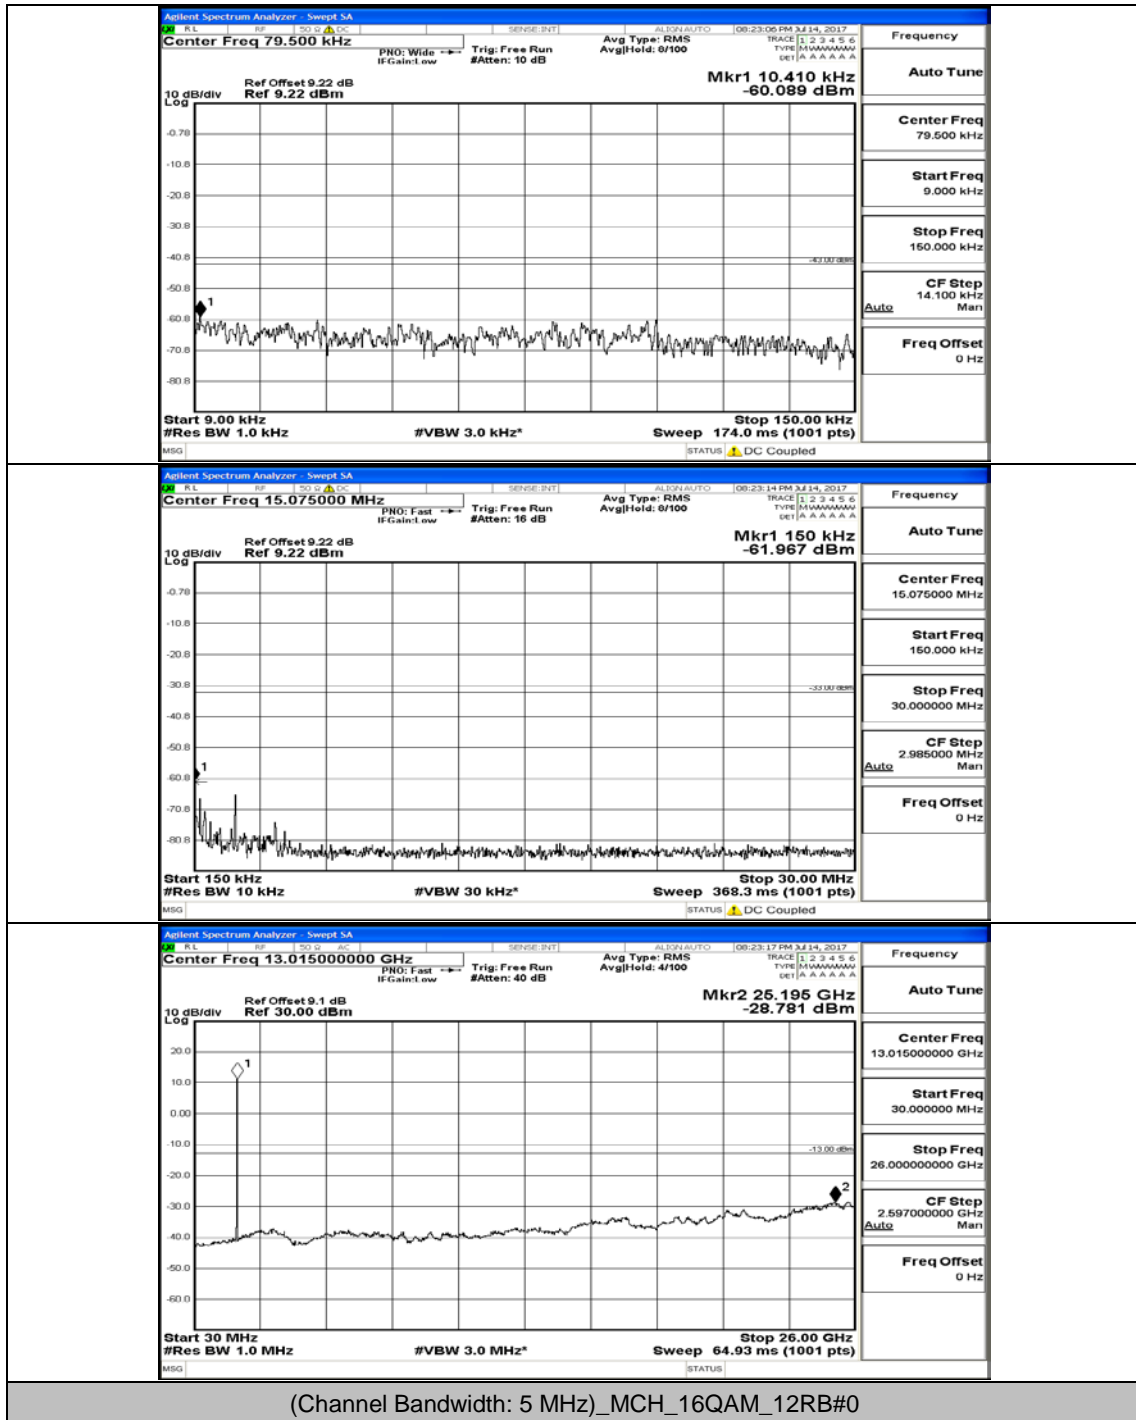

(Channel Bandwidth: 5 MHz)_MCH_QPSK_1RB#0

(Channel Bandwidth: 5 MHz)_MCH_QPSK_1RB#12

(Channel Bandwidth: 5 MHz)_HCH_QPSK_1RB#0

(Channel Bandwidth: 5 MHz)_HCH_QPSK_1RB#12

(Channel Bandwidth: 5 MHz)_LCH_16QAM_1RB#0

(Channel Bandwidth: 5 MHz)_LCH_16QAM_1RB#12

(Channel Bandwidth: 5 MHz)_MCH_16QAM_1RB#0

(Channel Bandwidth: 5 MHz)_MCH_16QAM_1RB#12

(Channel Bandwidth: 5 MHz)_MCH_16QAM_12RB#13

(Channel Bandwidth: 5 MHz)_HCH_16QAM_1RB#0

(Channel Bandwidth: 5 MHz)_HCH_16QAM_1RB#12