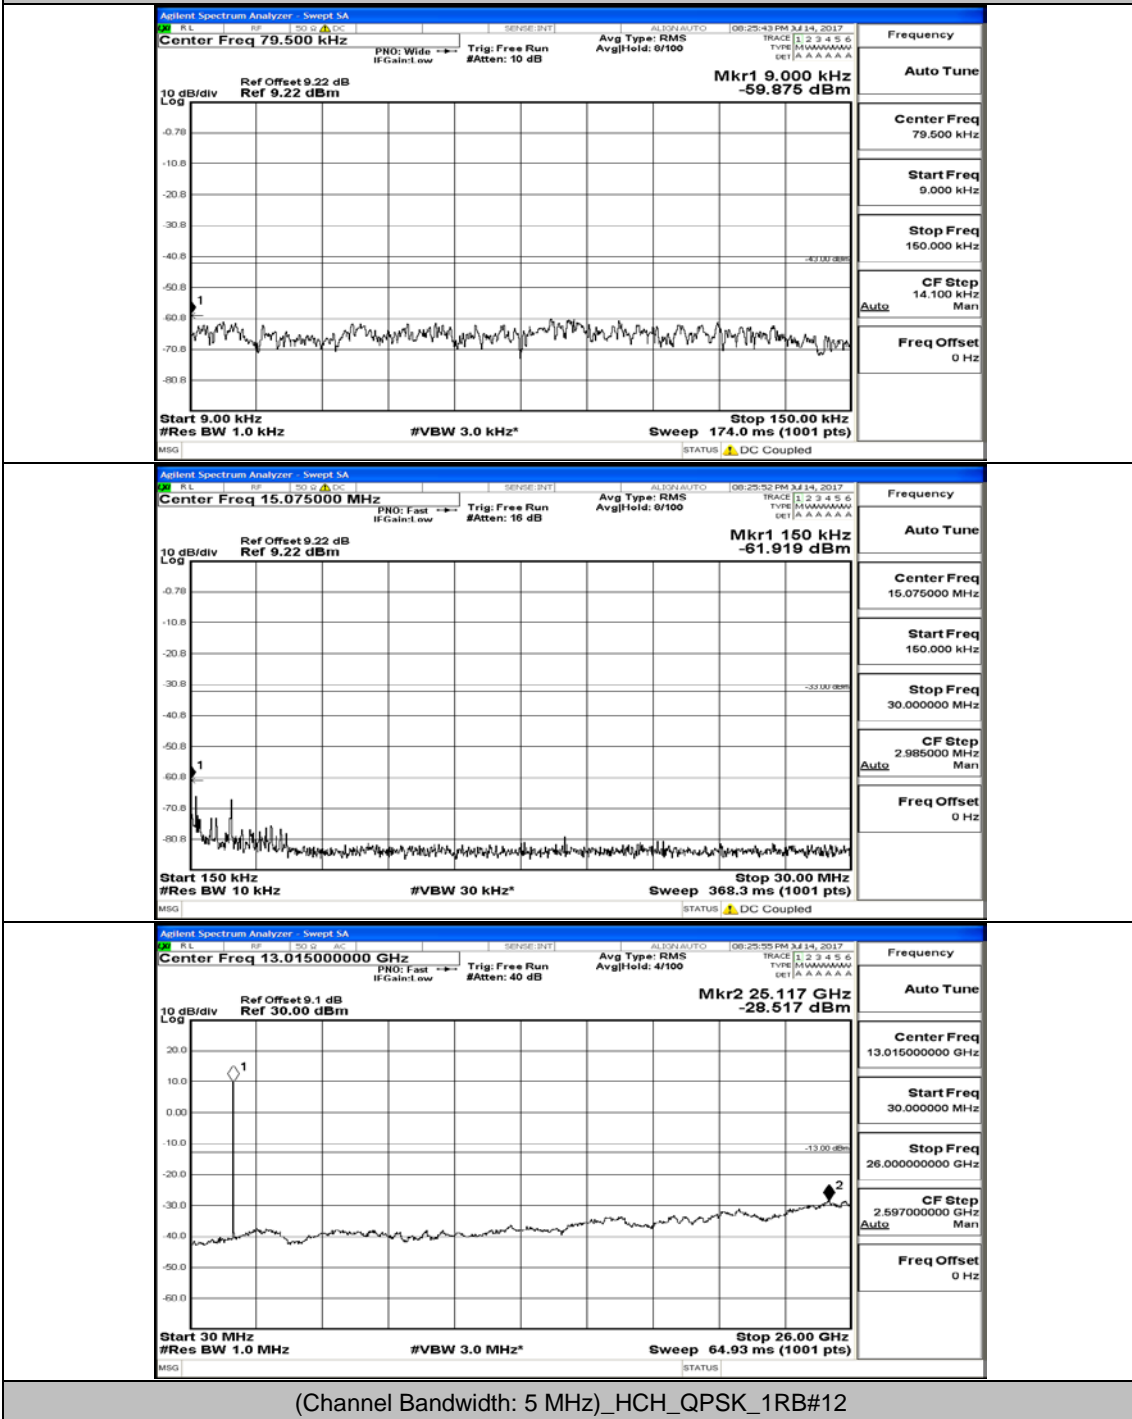

(Channel Bandwidth: 5 MHz)_MCH_QPSK_1RB#0

(Channel Bandwidth: 5 MHz)_MCH_QPSK_1RB#12

(Channel Bandwidth: 5 MHz)_HCH_QPSK_1RB#0

(Channel Bandwidth: 5 MHz)_HCH_QPSK_1RB#12

(Channel Bandwidth: 5 MHz)_LCH_16QAM_1RB#0

(Channel Bandwidth: 5 MHz)_LCH_16QAM_1RB#12

(Channel Bandwidth: 5 MHz)_MCH_16QAM_1RB#0

(Channel Bandwidth: 5 MHz)_MCH_16QAM_1RB#12

(Channel Bandwidth: 5 MHz)_MCH_16QAM_12RB#13

(Channel Bandwidth: 5 MHz)_HCH_16QAM_1RB#0