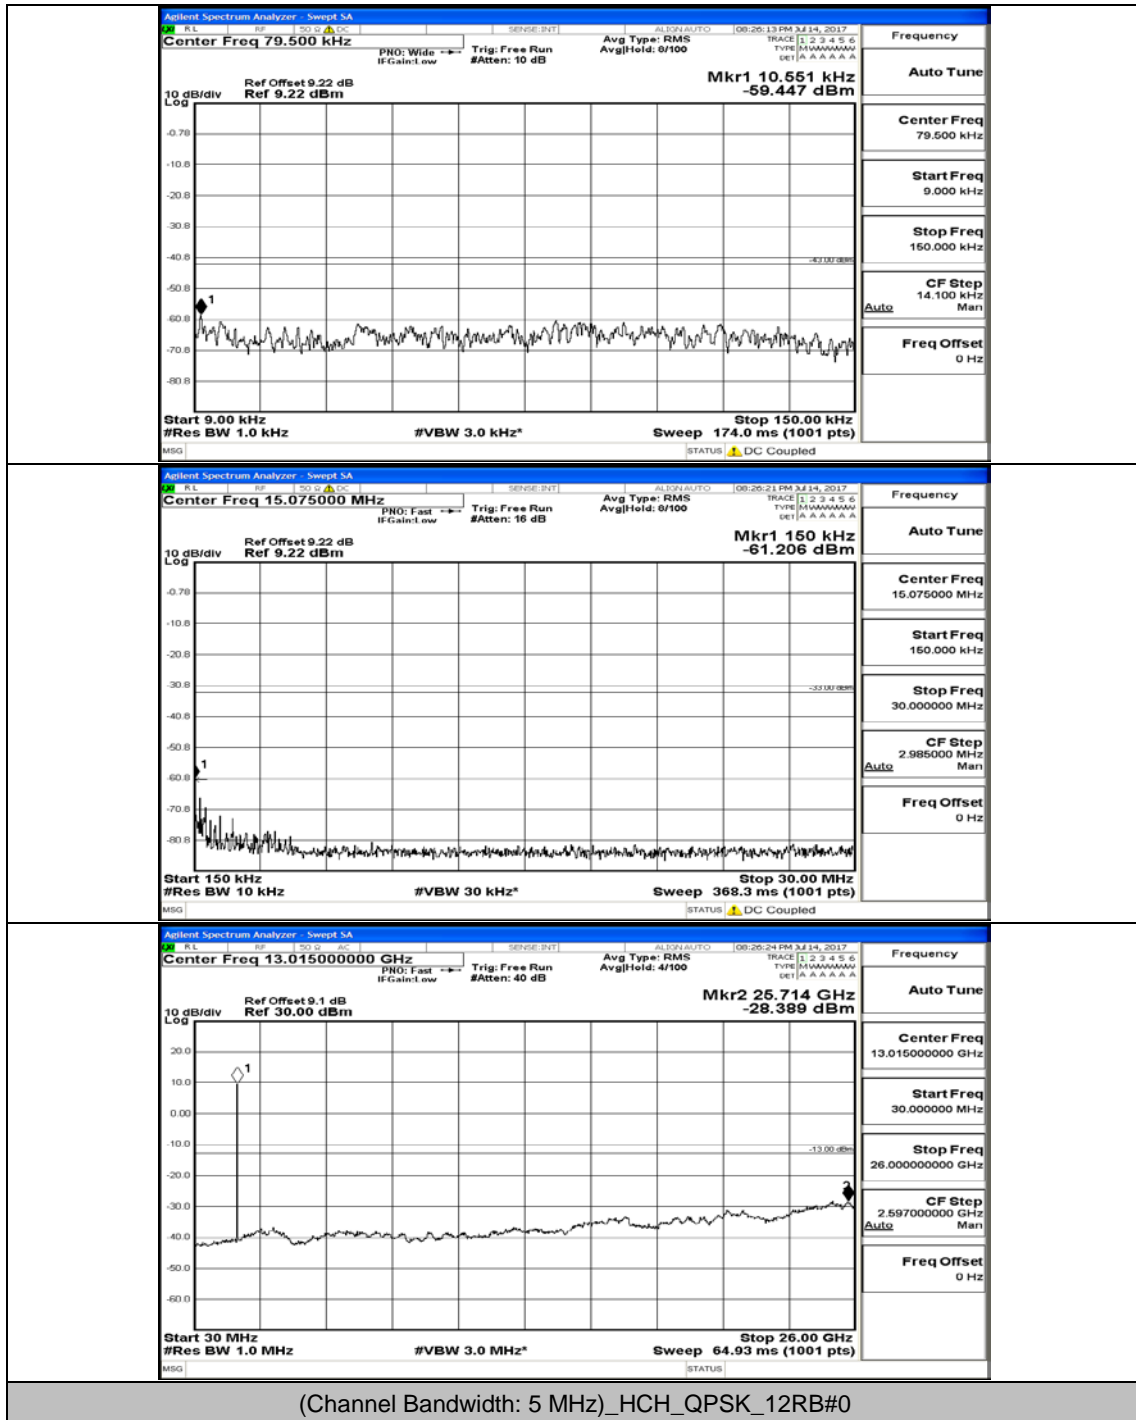

(Channel Bandwidth: 5 MHz)_MCH_QPSK_1RB#0

(Channel Bandwidth: 5 MHz)_MCH_QPSK_1RB#12

(Channel Bandwidth: 5 MHz)_HCH_QPSK_1RB#0

(Channel Bandwidth: 5 MHz)_HCH_QPSK_1RB#12

(Channel Bandwidth: 5 MHz)_LCH_16QAM_1RB#0

(Channel Bandwidth: 5 MHz)_LCH_16QAM_1RB#12

(Channel Bandwidth: 5 MHz)_MCH_16QAM_1RB#0

(Channel Bandwidth: 5 MHz)_MCH_16QAM_1RB#12

(Channel Bandwidth: 5 MHz)_MCH_16QAM_12RB#13

(Channel Bandwidth: 5 MHz)_HCH_16QAM_1RB#0