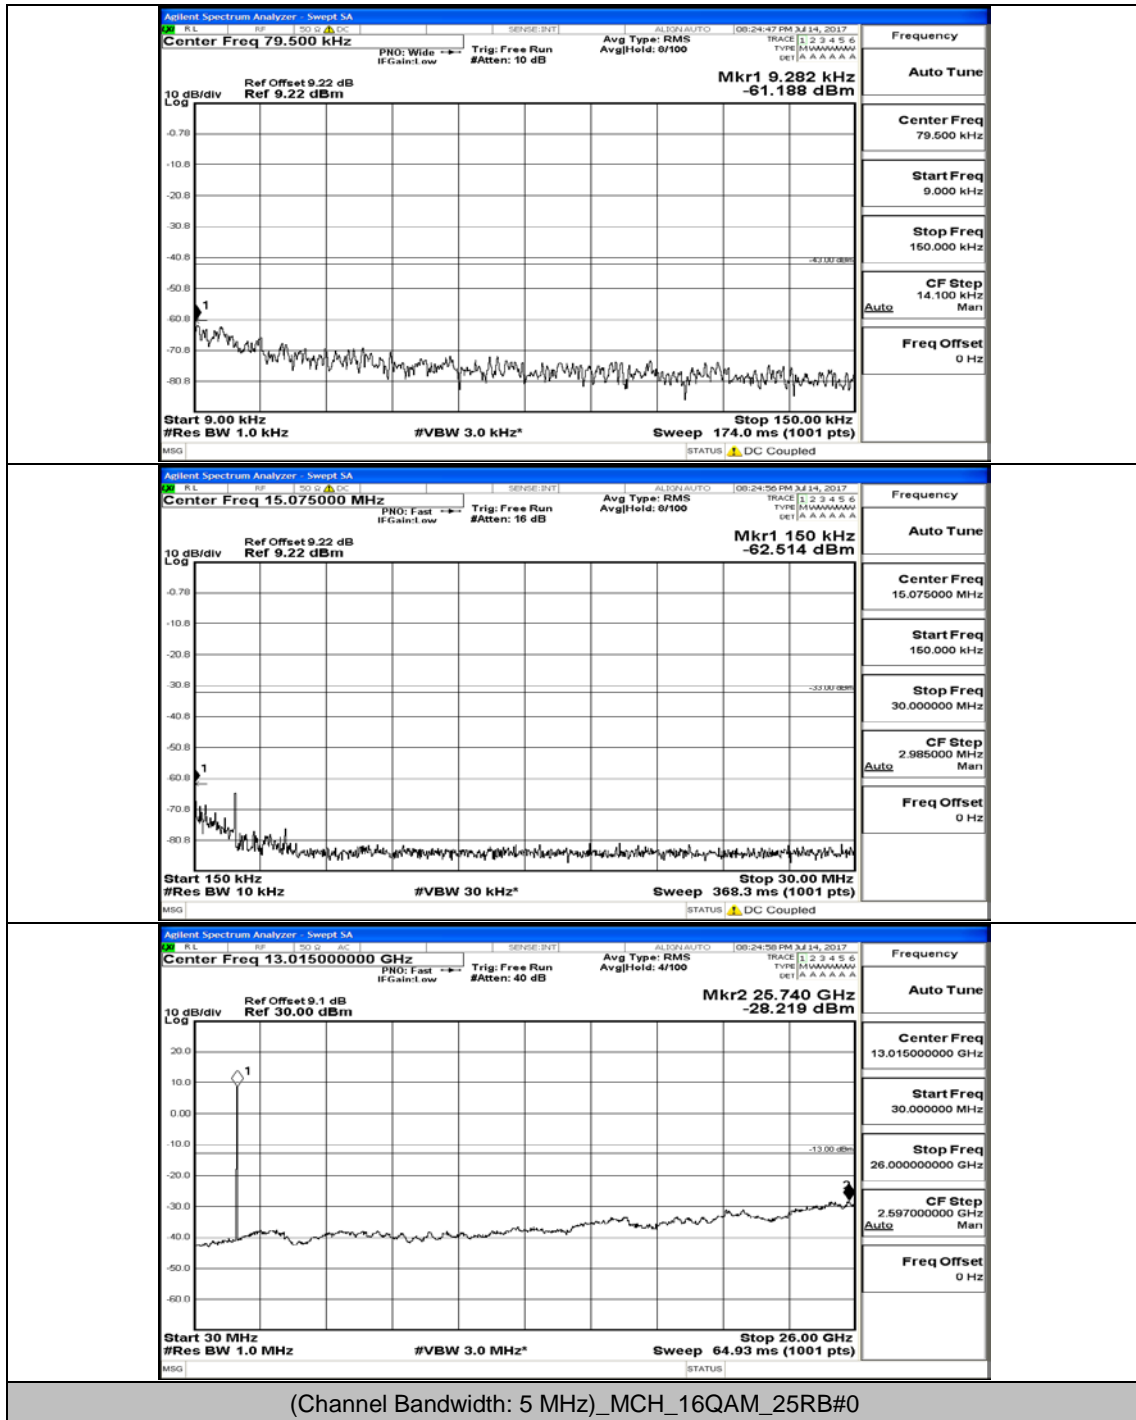

(Channel Bandwidth: 5 MHz)_MCH_QPSK_1RB#0

(Channel Bandwidth: 5 MHz)_MCH_QPSK_1RB#12

(Channel Bandwidth: 5 MHz)_HCH_QPSK_1RB#0

(Channel Bandwidth: 5 MHz)_HCH_QPSK_1RB#12

(Channel Bandwidth: 5 MHz)_LCH_16QAM_1RB#0

(Channel Bandwidth: 5 MHz)_LCH_16QAM_1RB#12

(Channel Bandwidth: 5 MHz)_MCH_16QAM_1RB#0

(Channel Bandwidth: 5 MHz)_MCH_16QAM_1RB#12

(Channel Bandwidth: 5 MHz)_MCH_16QAM_12RB#13

(Channel Bandwidth: 5 MHz)_HCH_16QAM_1RB#0

(Channel Bandwidth: 5 MHz)_HCH_16QAM_1RB#12