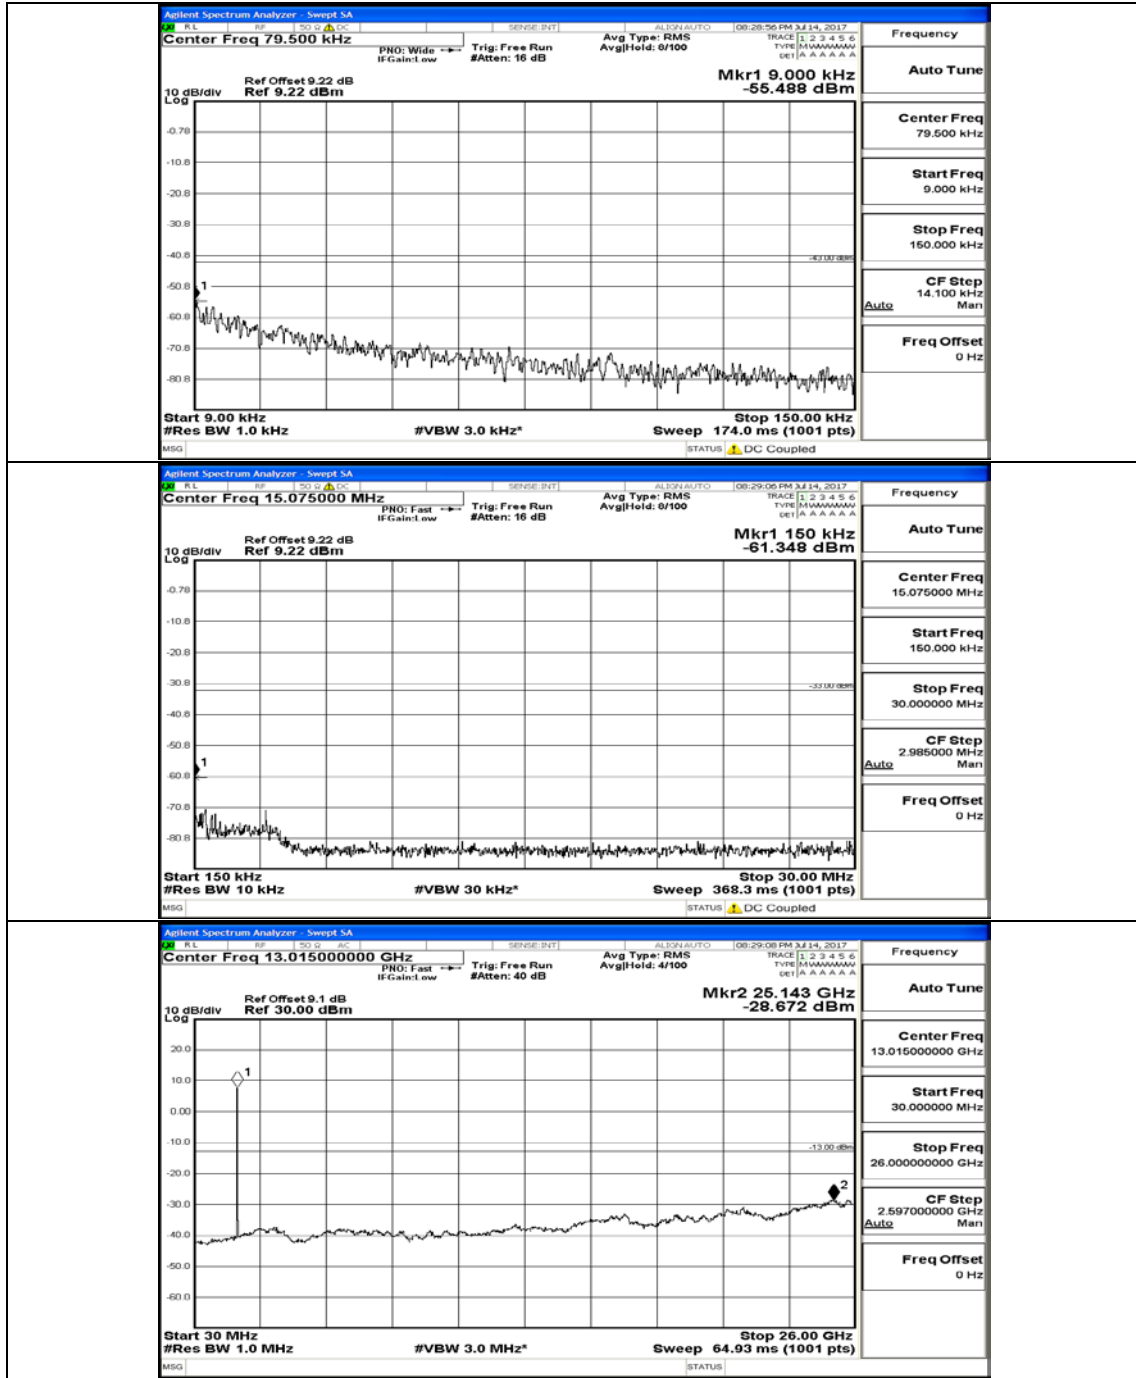

(Channel Bandwidth: 5 MHz)_MCH_QPSK_1RB#0

(Channel Bandwidth: 5 MHz)_MCH_QPSK_1RB#12

(Channel Bandwidth: 5 MHz)_HCH_QPSK_1RB#0

(Channel Bandwidth: 5 MHz)_HCH_QPSK_1RB#12

(Channel Bandwidth: 5 MHz)_LCH_16QAM_1RB#0

(Channel Bandwidth: 5 MHz)_LCH_16QAM_1RB#12

(Channel Bandwidth: 5 MHz)_MCH_16QAM_1RB#0

(Channel Bandwidth: 5 MHz)_MCH_16QAM_1RB#12

(Channel Bandwidth: 5 MHz)_MCH_16QAM_12RB#13

(Channel Bandwidth: 5 MHz)_HCH_16QAM_1RB#0