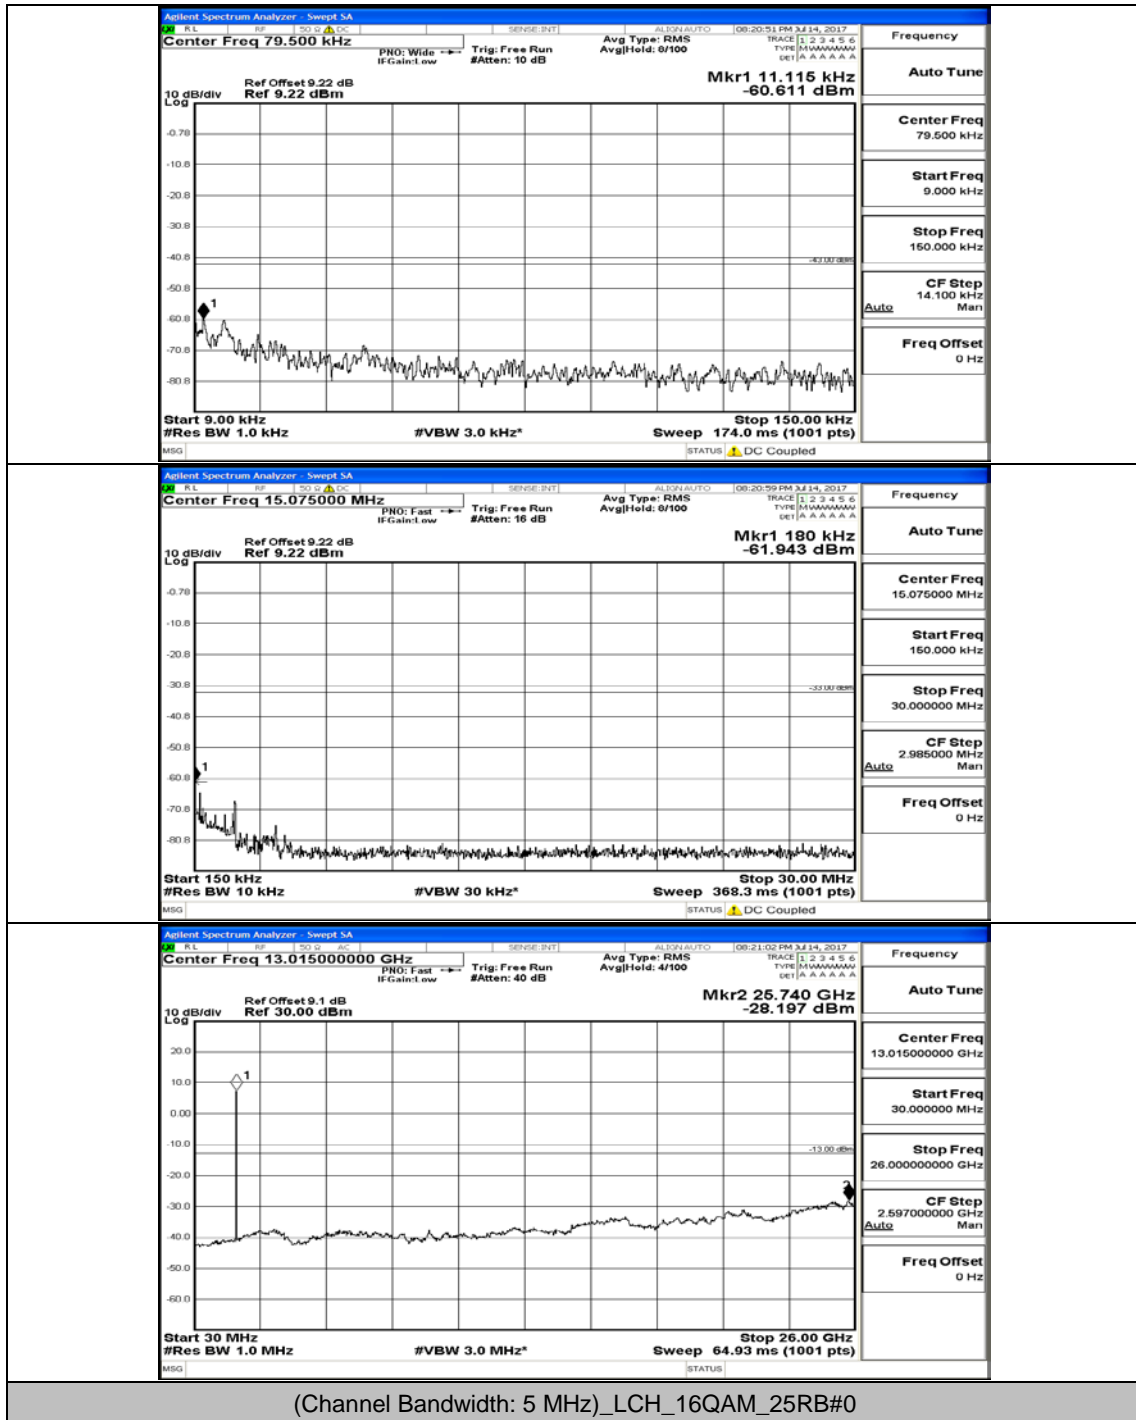

(Channel Bandwidth: 5 MHz)_MCH_QPSK_1RB#0

(Channel Bandwidth: 5 MHz)_MCH_QPSK_1RB#12

(Channel Bandwidth: 5 MHz)_HCH_QPSK_1RB#0

(Channel Bandwidth: 5 MHz)_HCH_QPSK_1RB#12

(Channel Bandwidth: 5 MHz)_LCH_16QAM_1RB#0

(Channel Bandwidth: 5 MHz)_LCH_16QAM_1RB#12

(Channel Bandwidth: 5 MHz)_MCH_16QAM_1RB#0

(Channel Bandwidth: 5 MHz)_MCH_16QAM_1RB#12

(Channel Bandwidth: 5 MHz)_MCH_16QAM_12RB#13

(Channel Bandwidth: 5 MHz)_HCH_16QAM_1RB#0