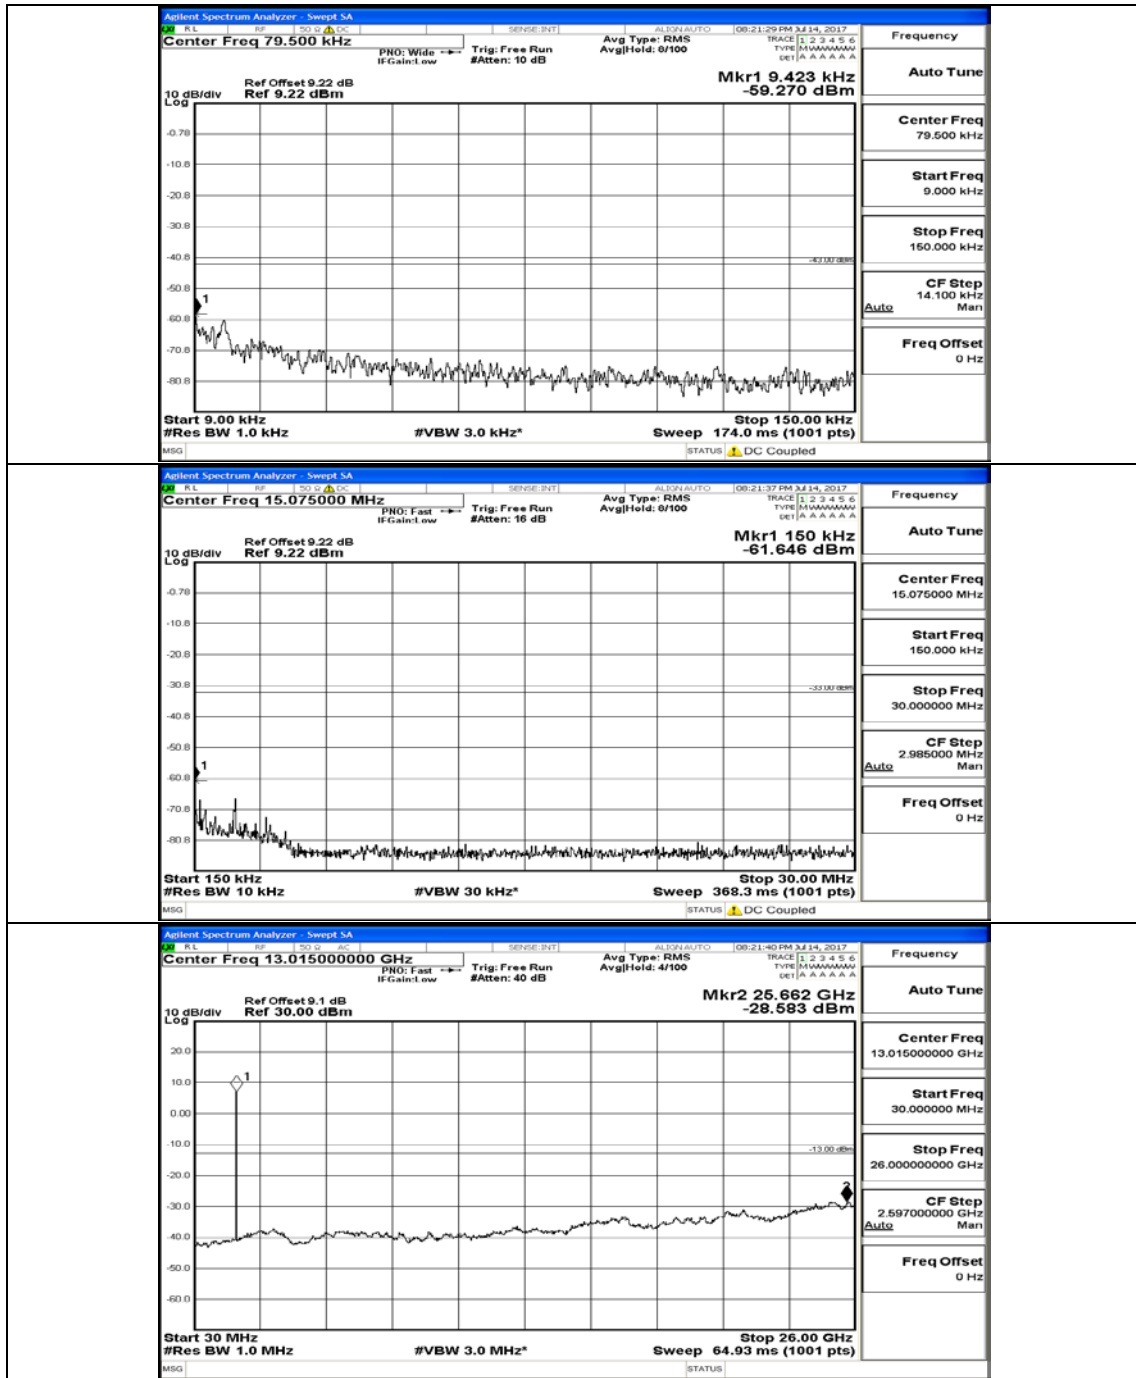

(Channel Bandwidth: 5 MHz)_MCH_QPSK_1RB#0

(Channel Bandwidth: 5 MHz)_MCH_QPSK_1RB#12

(Channel Bandwidth: 5 MHz)_HCH_QPSK_1RB#0

(Channel Bandwidth: 5 MHz)_HCH_QPSK_1RB#12

(Channel Bandwidth: 5 MHz)_LCH_16QAM_1RB#0

(Channel Bandwidth: 5 MHz)_LCH_16QAM_1RB#12

(Channel Bandwidth: 5 MHz)_MCH_16QAM_1RB#0

(Channel Bandwidth: 5 MHz)_MCH_16QAM_1RB#12

(Channel Bandwidth: 5 MHz)_MCH_16QAM_12RB#13

(Channel Bandwidth: 5 MHz)_HCH_16QAM_1RB#0

(Channel Bandwidth: 5 MHz)_HCH_16QAM_1RB#12