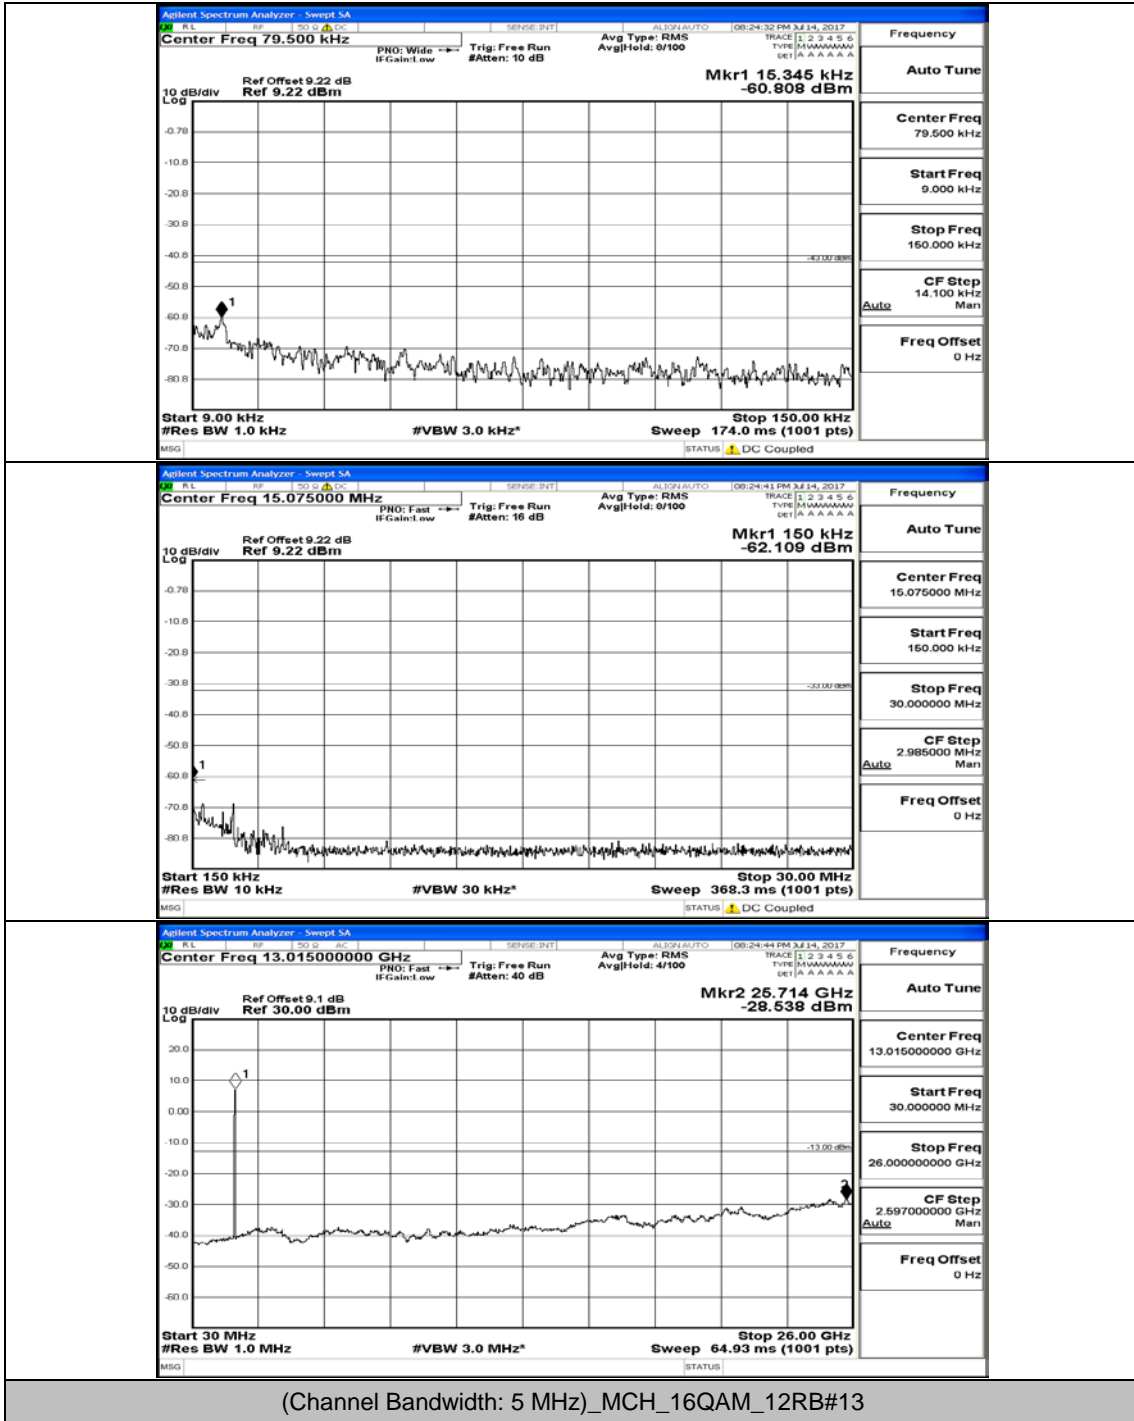

(Channel Bandwidth: 5 MHz)_MCH_QPSK_1RB#0

(Channel Bandwidth: 5 MHz)_MCH_QPSK_1RB#12

(Channel Bandwidth: 5 MHz)_HCH_QPSK_1RB#0

(Channel Bandwidth: 5 MHz)_HCH_QPSK_1RB#12

(Channel Bandwidth: 5 MHz)_LCH_16QAM_1RB#0

(Channel Bandwidth: 5 MHz)_LCH_16QAM_1RB#12

(Channel Bandwidth: 5 MHz)_MCH_16QAM_1RB#0

(Channel Bandwidth: 5 MHz)_MCH_16QAM_1RB#12

(Channel Bandwidth: 5 MHz)_MCH_16QAM_12RB#13

(Channel Bandwidth: 5 MHz)_HCH_16QAM_1RB#0

(Channel Bandwidth: 5 MHz)_HCH_16QAM_1RB#12