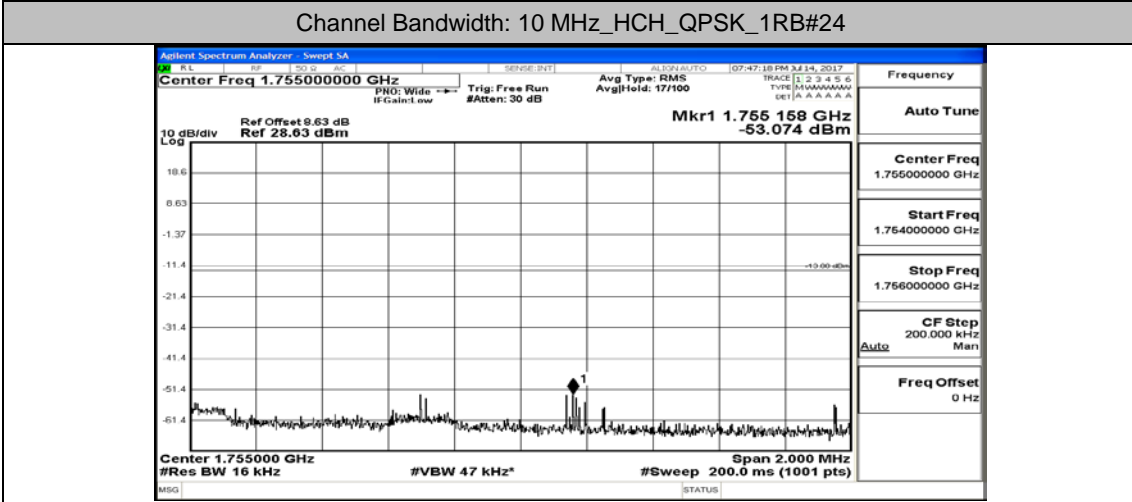

Channel Bandwidth: 10 MHz

Channel Bandwidth: 10 MHz_LCH_QPSK_25RB#12

Channel Bandwidth: 10 MHz_LCH_QPSK_25RB#25

Channel Bandwidth: 10 MHz_LCH_QPSK_50RB#0

Channel Bandwidth: 10 MHz_HCH_QPSK_25RB#0

Channel Bandwidth: 10 MHz_HCH_QPSK_25RB#12