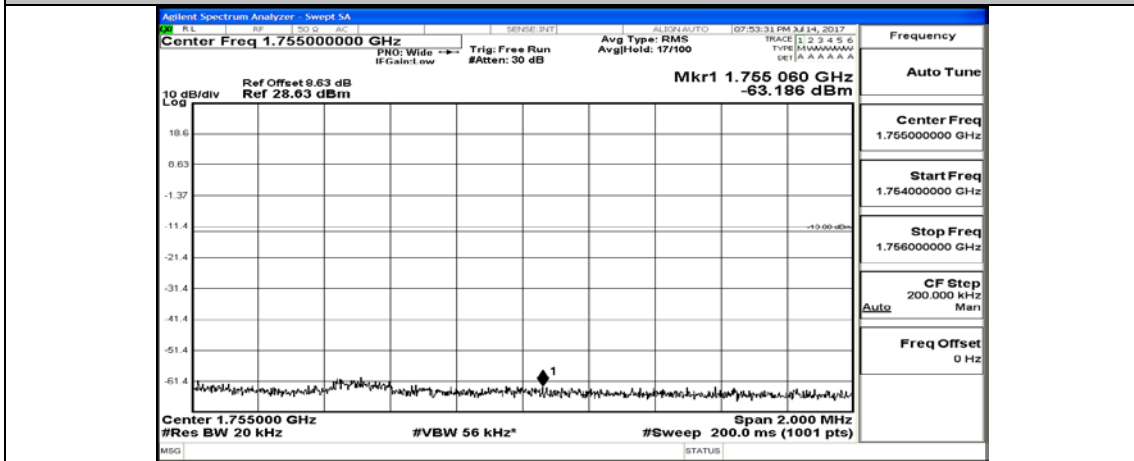

(Channel Bandwidth:20 MHz)_HCH_QPSK_1RB#49