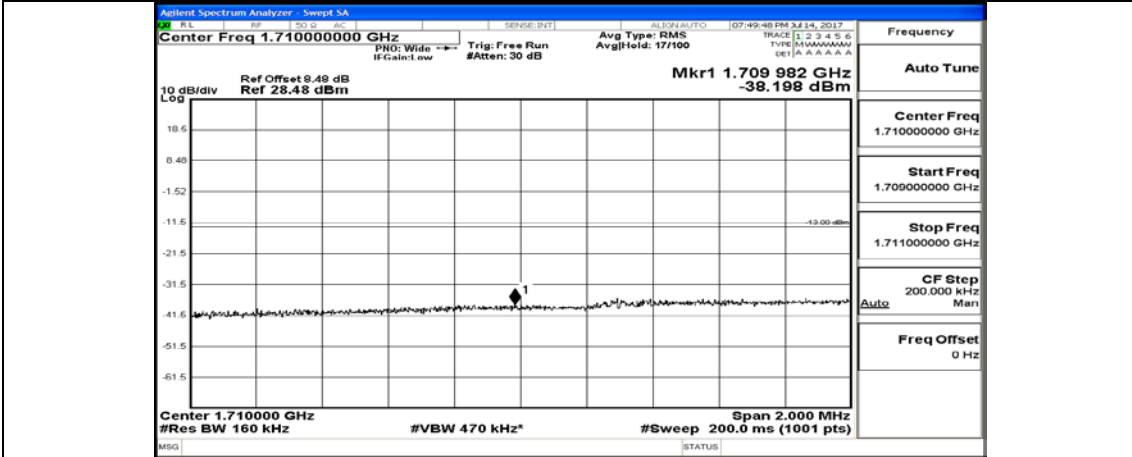

(Channel Bandwidth:15 MHz)_LCH_16QAM_1RB#0

(Channel Bandwidth:15 MHz)_LCH_16QAM_1RB#37

(Channel Bandwidth:15 MHz)_LCH_16QAM_1RB#74

(Channel Bandwidth:15 MHz)_LCH_16QAM_37RB#0

(Channel Bandwidth:15 MHz)_LCH_16QAM_37RB#18