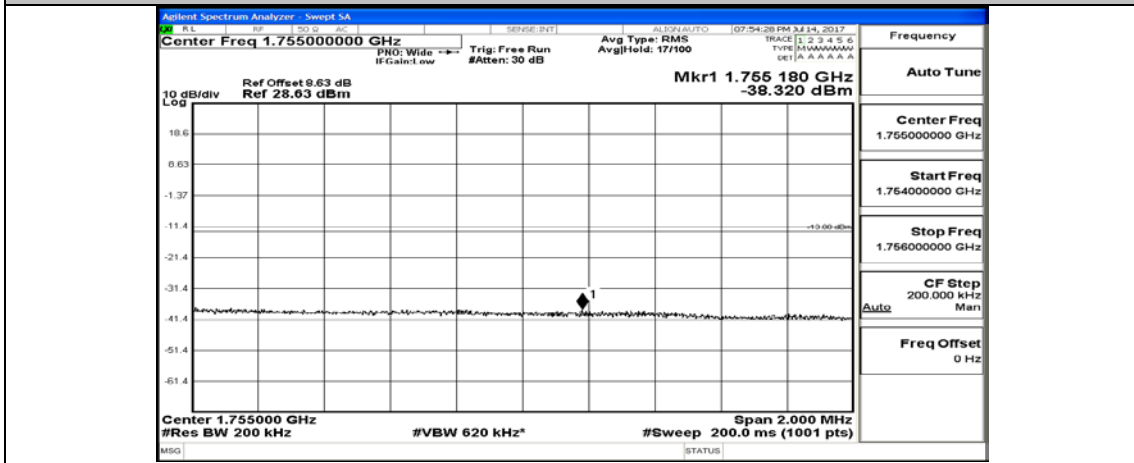

(Channel Bandwidth:20 MHz)_HCH_16QAM_1RB#0

(Channel Bandwidth:20 MHz)_HCH_16QAM_1RB#49

(Channel Bandwidth:20 MHz)_HCH_16QAM_1RB#99

(Channel Bandwidth:20 MHz)_HCH_16QAM_50RB#0

(Channel Bandwidth:20 MHz)_HCH_16QAM_50RB#25