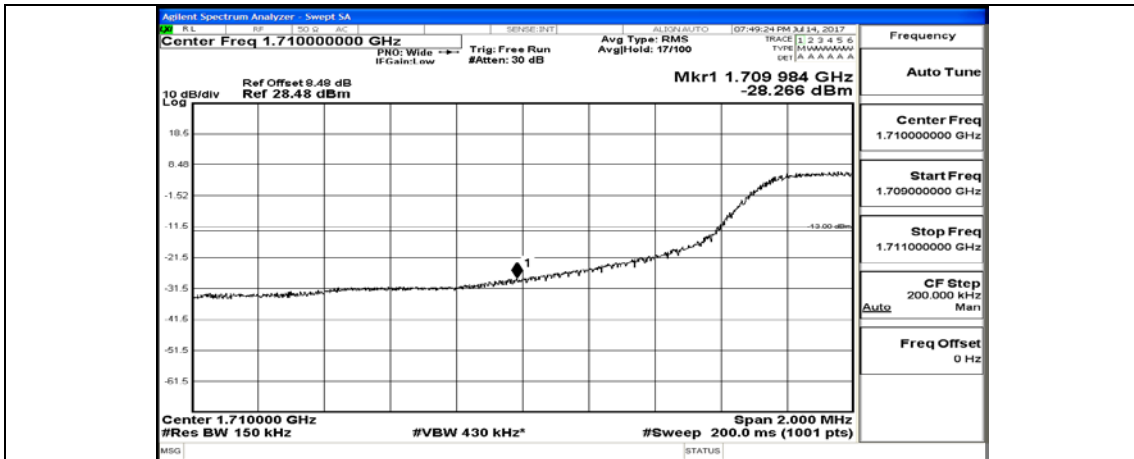

Channel Bandwidth: 10 MHz_HCH_16QAM_50RB#0

Channel Bandwidth: 15 MHz

(Channel Bandwidth:15 MHz)_LCH_QPSK_1RB#0

(Channel Bandwidth:15 MHz)_LCH_QPSK_1RB#37

(Channel Bandwidth:15 MHz)_LCH_QPSK_1RB#74

(Channel Bandwidth:15 MHz)_LCH_QPSK_37RB#0