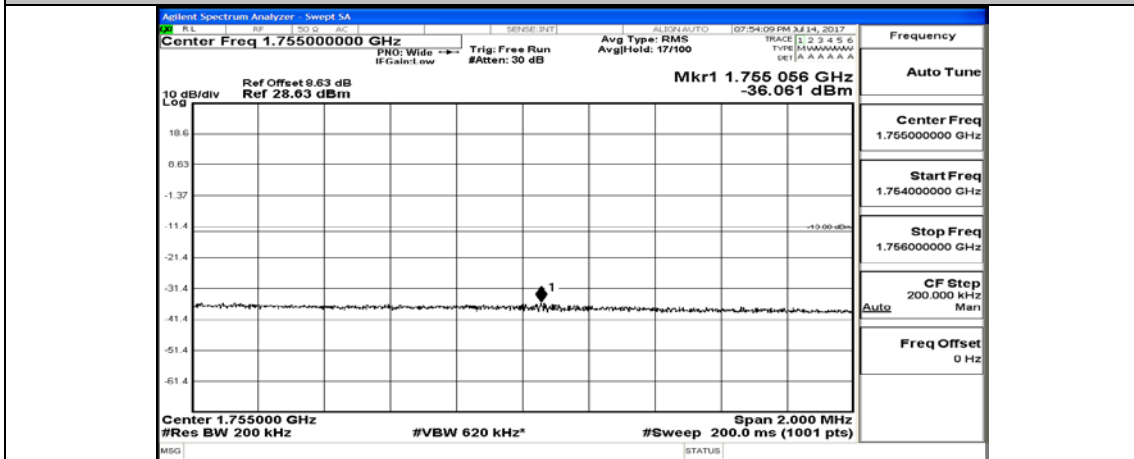

(Channel Bandwidth:20 MHz)_HCH_QPSK_50RB#25