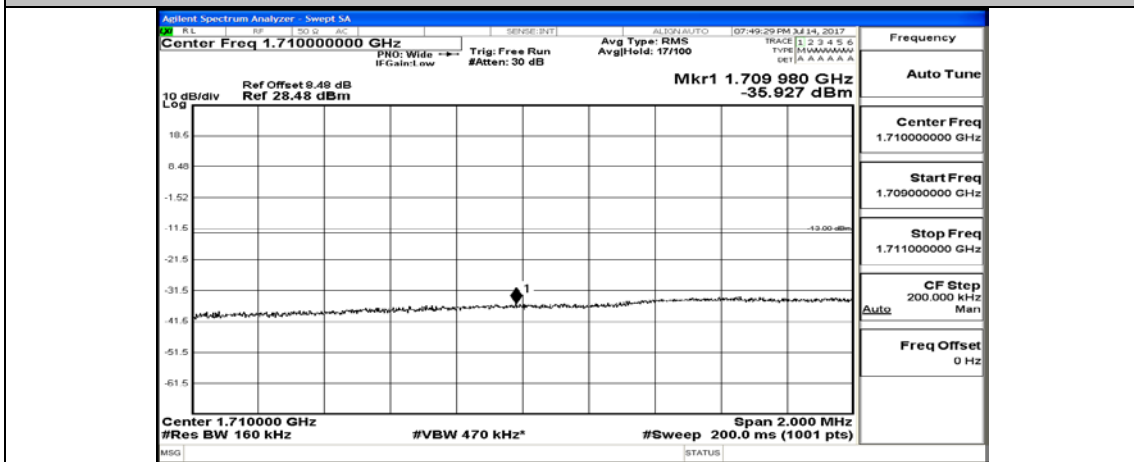

(Channel Bandwidth:15 MHz)_LCH_QPSK_37RB#18