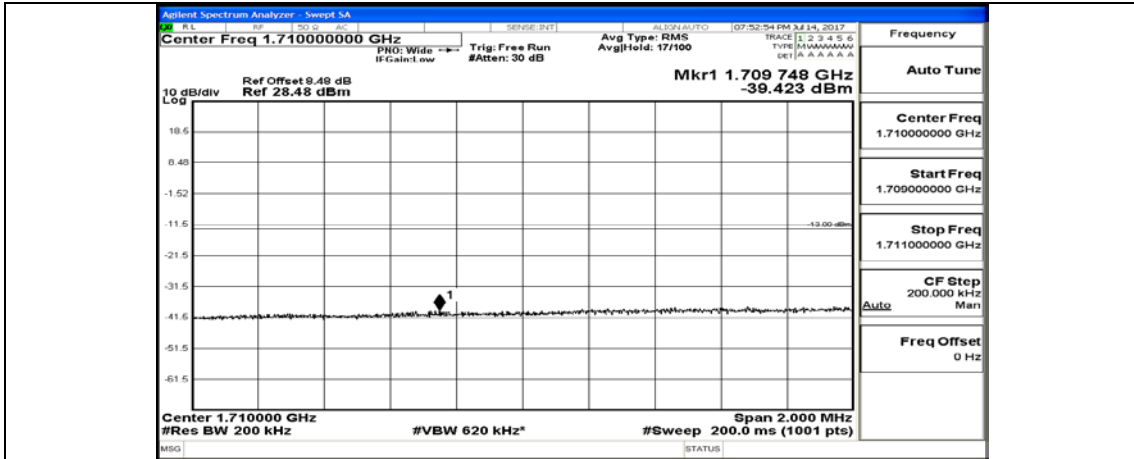

(Channel Bandwidth:20 MHz)_LCH_16QAM_50RB#25