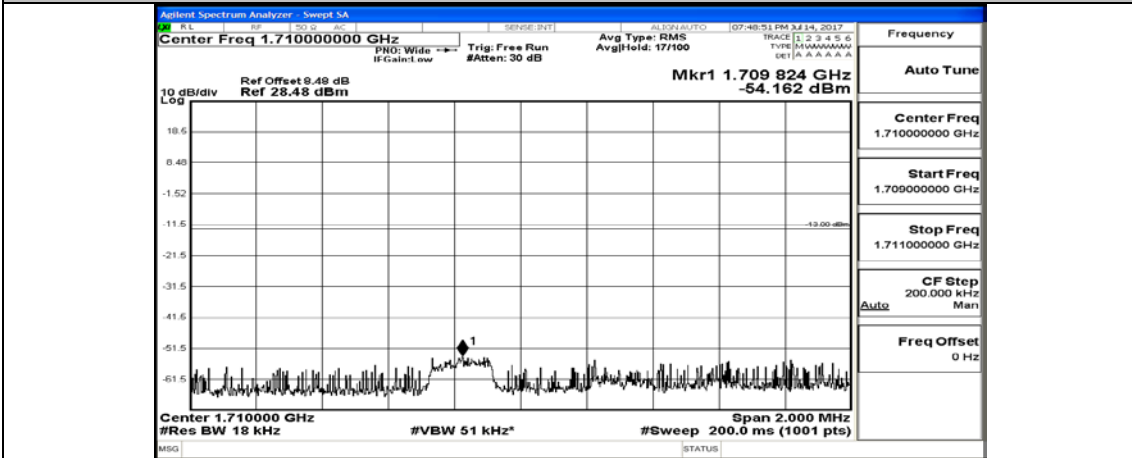

Channel Bandwidth: 10 MHz_HCH_16QAM_50RB#0

Channel Bandwidth: 15 MHz

(Channel Bandwidth:15 MHz)_LCH_QPSK_1RB#0

(Channel Bandwidth:15 MHz)_LCH_QPSK_1RB#37

(Channel Bandwidth:15 MHz)_LCH_QPSK_1RB#74

(Channel Bandwidth:15 MHz)_LCH_QPSK_37RB#0