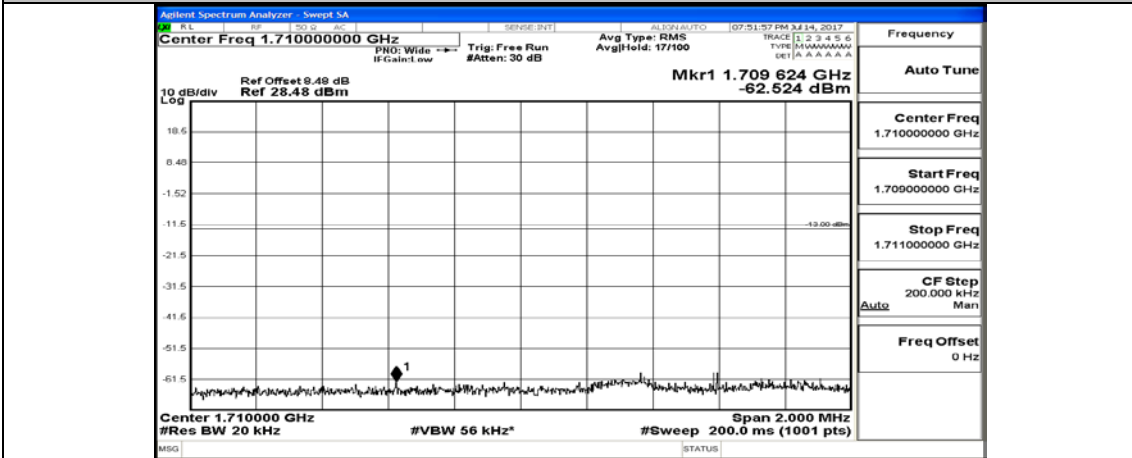

(Channel Bandwidth:20 MHz)_LCH_QPSK_1RB#49