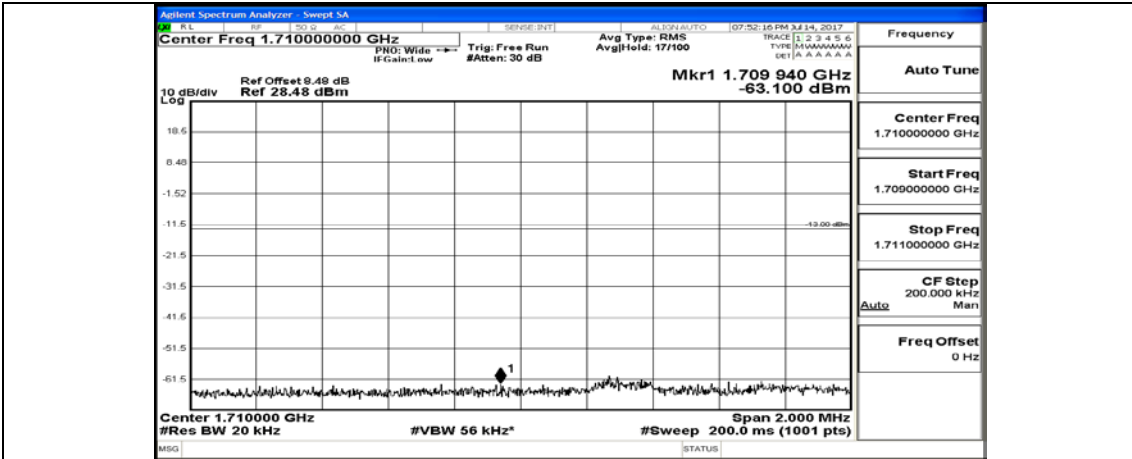

(Channel Bandwidth:20 MHz)_HCH_QPSK_50RB#25

(Channel Bandwidth:20 MHz)_HCH_QPSK_50RB#50

(Channel Bandwidth:20 MHz)_HCH_QPSK_100RB#0

(Channel Bandwidth:20 MHz)_LCH_16QAM_1RB#0

(Channel Bandwidth:20 MHz)_LCH_16QAM_1RB#49