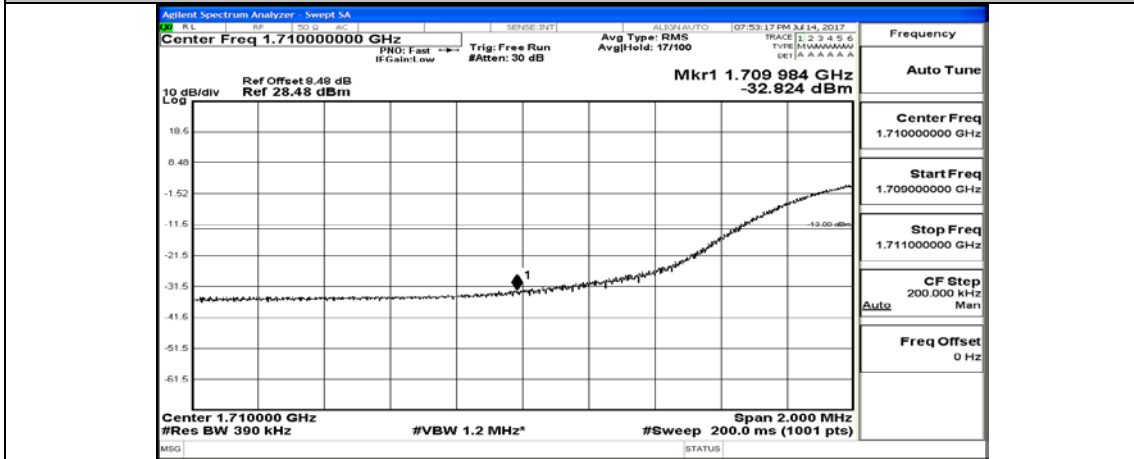

(Channel Bandwidth:20 MHz)_LCH_16QAM_1RB#99

(Channel Bandwidth:20 MHz)_LCH_16QAM_50RB#0

(Channel Bandwidth:20 MHz)_LCH_16QAM_50RB#25

(Channel Bandwidth:20 MHz)_LCH_16QAM_50RB#0

(Channel Bandwidth:20 MHz)_LCH_16QAM_100RB#0