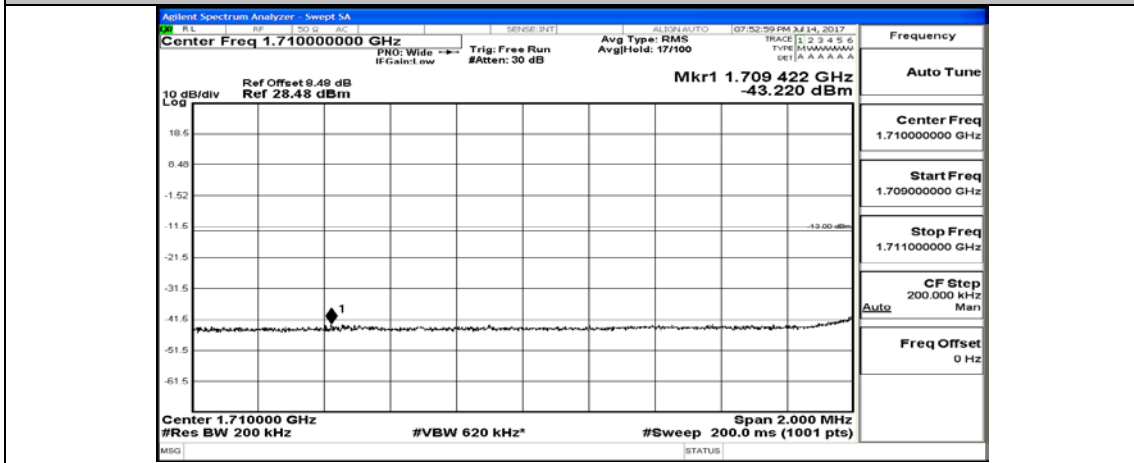

(Channel Bandwidth:20 MHz)_LCH_16QAM_1RB#99

(Channel Bandwidth:20 MHz)_LCH_16QAM_50RB#0

(Channel Bandwidth:20 MHz)_LCH_16QAM_50RB#25

(Channel Bandwidth:20 MHz)_LCH_16QAM_50RB#0

(Channel Bandwidth:20 MHz)_LCH_16QAM_100RB#0