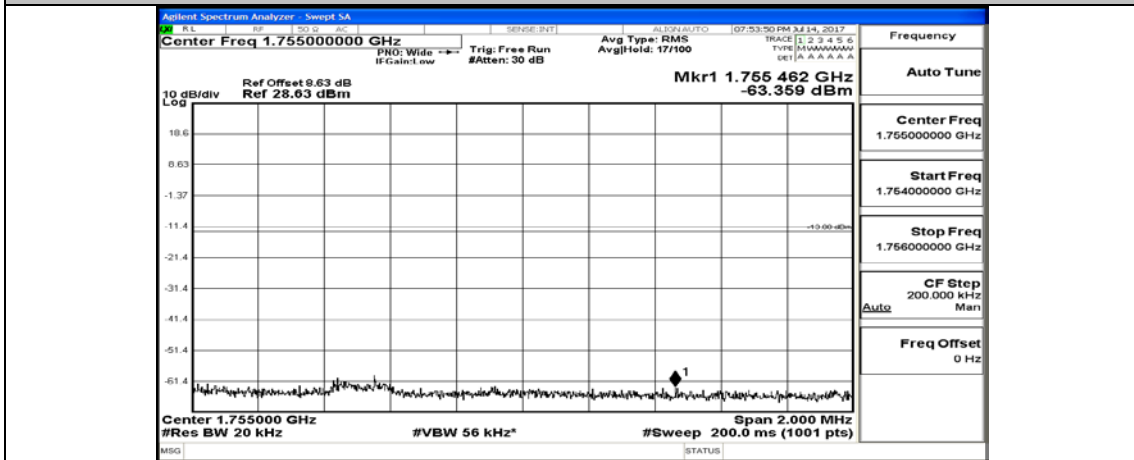

(Channel Bandwidth:20 MHz)_HCH_16QAM_1RB#49