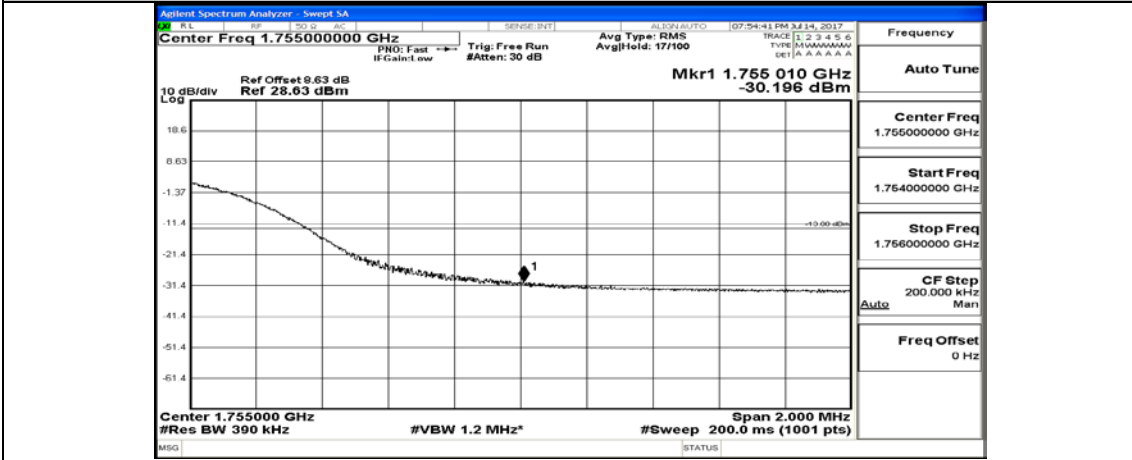

(Channel Bandwidth:20 MHz)_HCH_QPSK_100RB#0