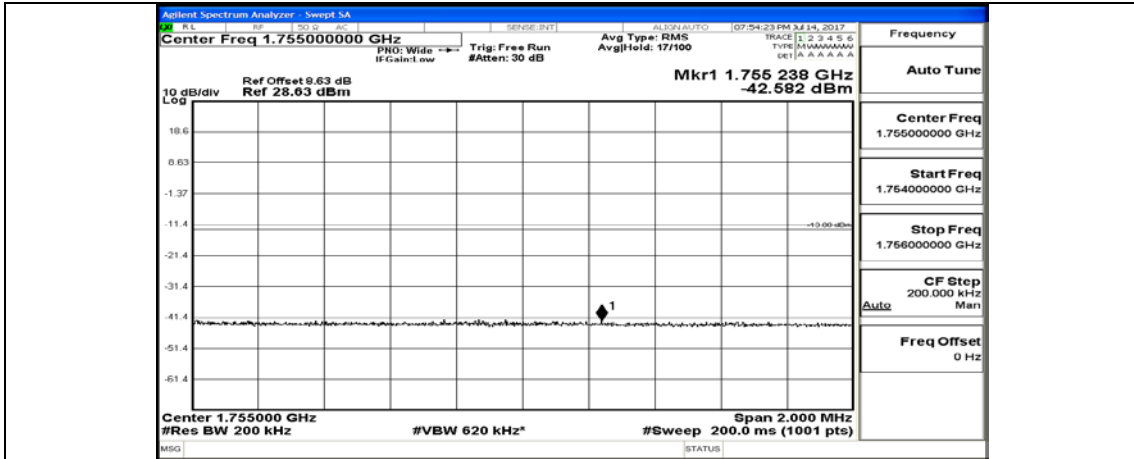

(Channel Bandwidth:20 MHz)_HCH_16QAM_1RB#0

(Channel Bandwidth:20 MHz)_HCH_16QAM_1RB#49

(Channel Bandwidth:20 MHz)_HCH_16QAM_1RB#99

(Channel Bandwidth:20 MHz)_HCH_16QAM_50RB#0

(Channel Bandwidth:20 MHz)_HCH_16QAM_50RB#25