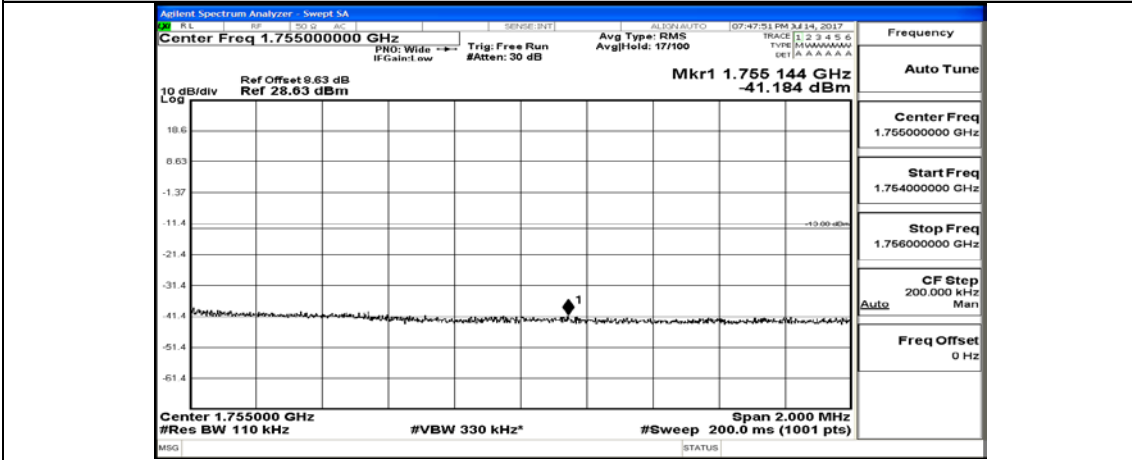

Channel Bandwidth: 10 MHz

Channel Bandwidth: 10 MHz_LCH_QPSK_25RB#12

Channel Bandwidth: 10 MHz_LCH_QPSK_25RB#25

Channel Bandwidth: 10 MHz_LCH_QPSK_50RB#0

Channel Bandwidth: 10 MHz_HCH_QPSK_25RB#0

Channel Bandwidth: 10 MHz_HCH_QPSK_25RB#12