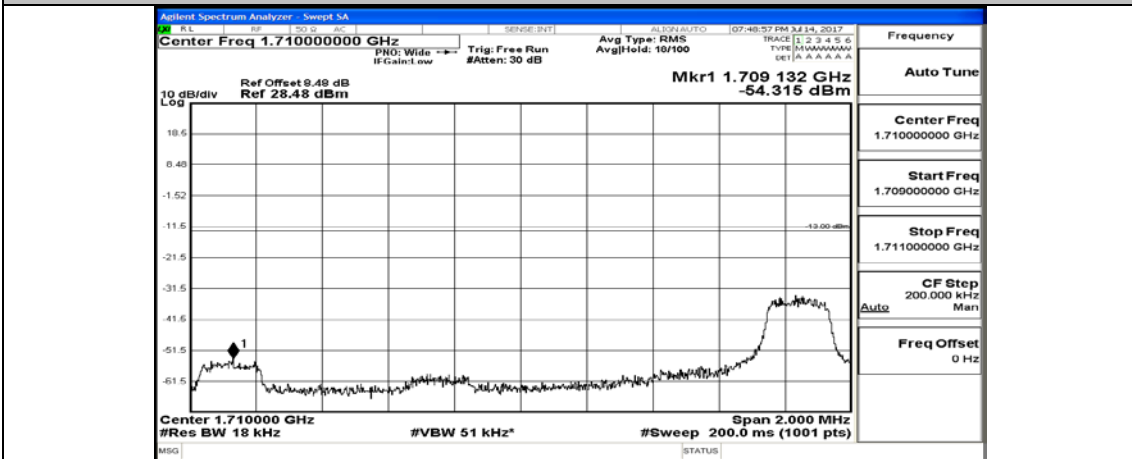

Channel Bandwidth: 10 MHz_HCH_16QAM_50RB#0

Channel Bandwidth: 15 MHz

(Channel Bandwidth:15 MHz)_LCH_QPSK_1RB#0

(Channel Bandwidth:15 MHz)_LCH_QPSK_1RB#37

(Channel Bandwidth:15 MHz)_LCH_QPSK_1RB#74

(Channel Bandwidth:15 MHz)_LCH_QPSK_37RB#0