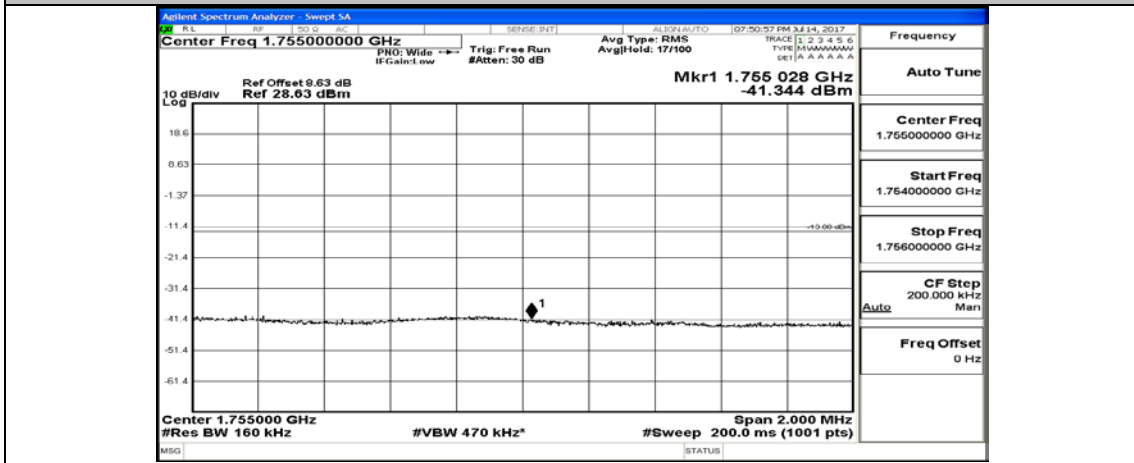

(Channel Bandwidth:15 MHz)_HCH_QPSK_37RB#0