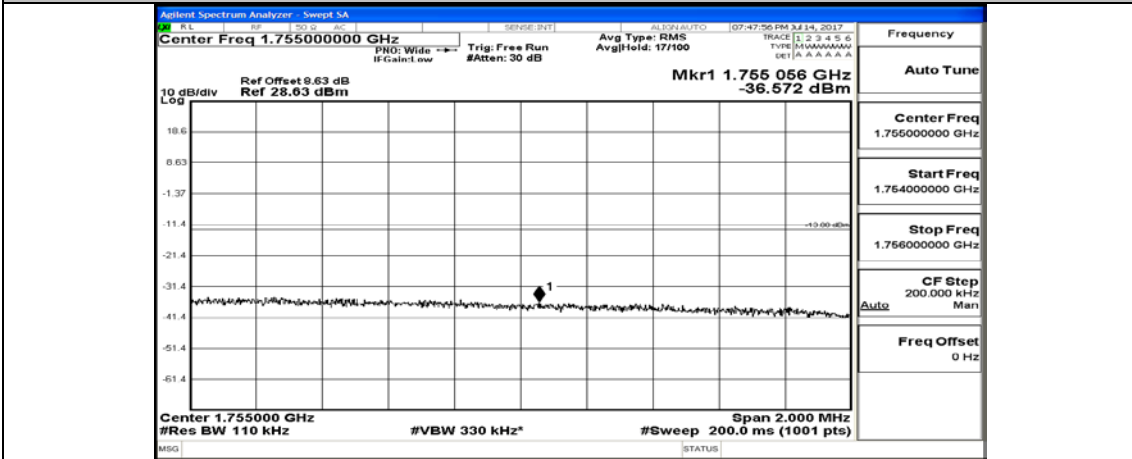

Channel Bandwidth: 10 MHz

Channel Bandwidth: 10 MHz_LCH_QPSK_25RB#12

Channel Bandwidth: 10 MHz_LCH_QPSK_25RB#25

Channel Bandwidth: 10 MHz_LCH_QPSK_50RB#0

Channel Bandwidth: 10 MHz_HCH_QPSK_25RB#0

Channel Bandwidth: 10 MHz_HCH_QPSK_25RB#12