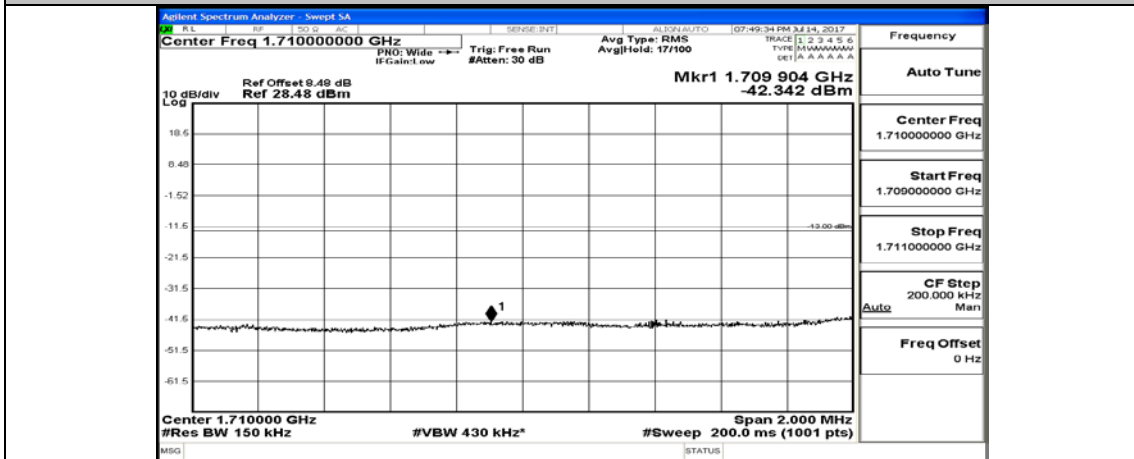

(Channel Bandwidth:15 MHz)_LCH_QPSK_37RB#38