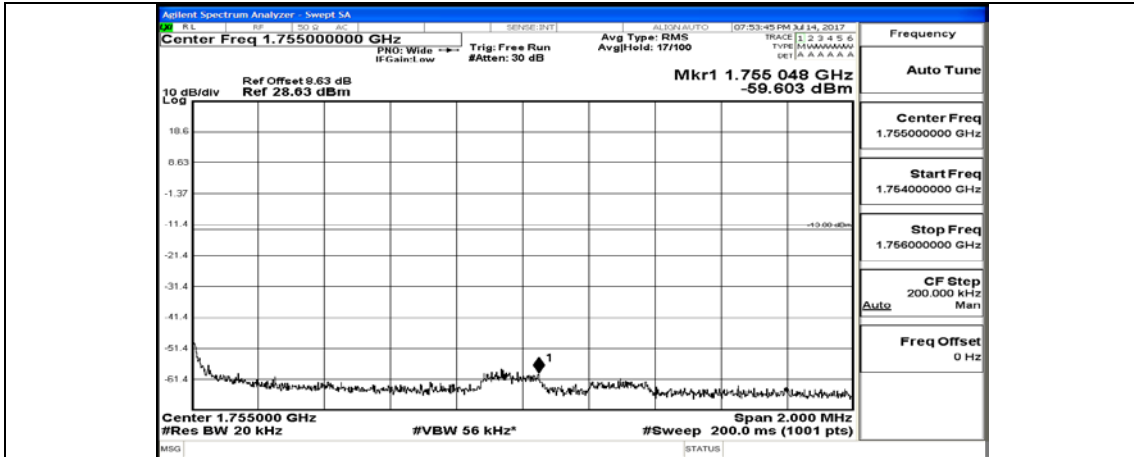

(Channel Bandwidth:20 MHz)_HCH_16QAM_1RB#0