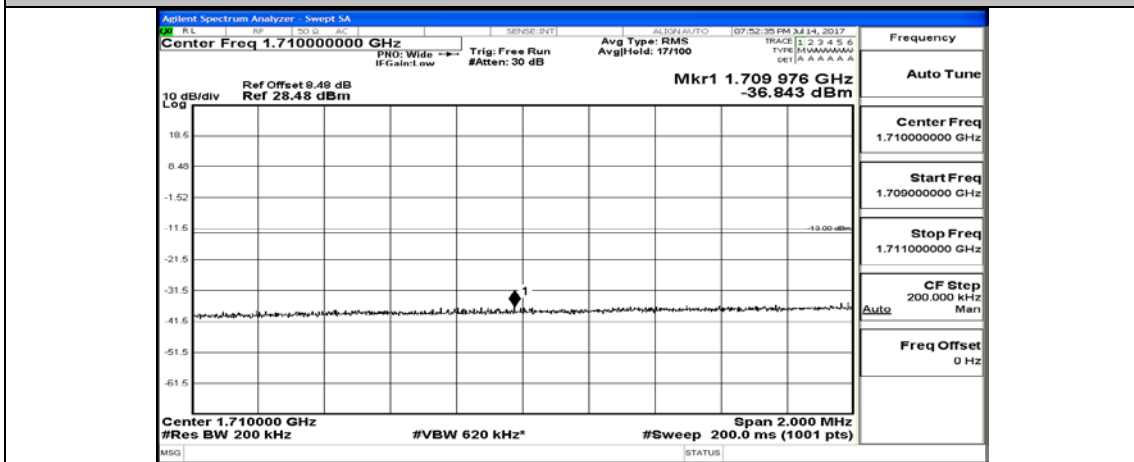

(Channel Bandwidth:20 MHz)_LCH_QPSK_1RB#49

(Channel Bandwidth:20 MHz)_LCH_QPSK_1RB#99

(Channel Bandwidth:20 MHz)_LCH_QPSK_50RB#0

(Channel Bandwidth:20 MHz)_LCH_QPSK_50RB#25

(Channel Bandwidth:20 MHz)_LCH_QPSK_50RB#50