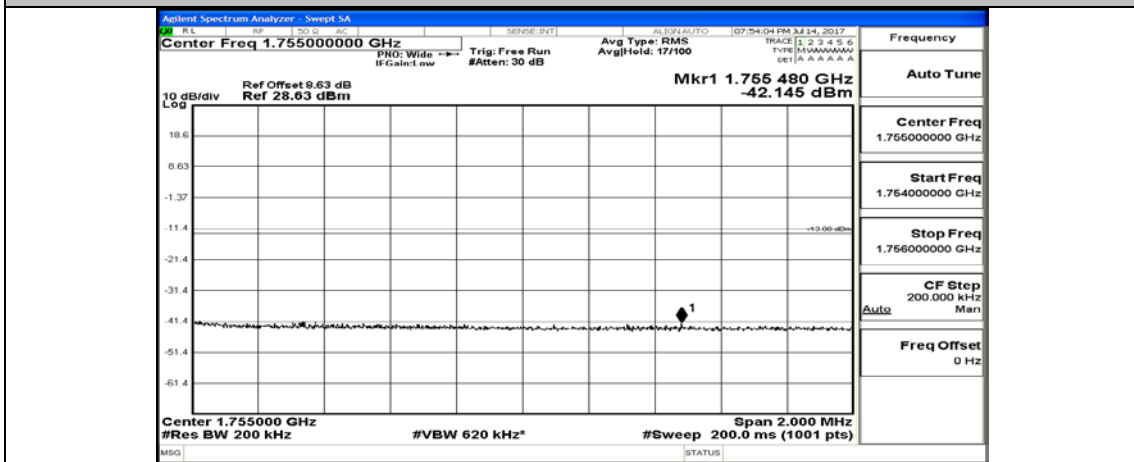

(Channel Bandwidth:20 MHz)_LCH_QPSK_100RB#0

(Channel Bandwidth:20 MHz)_HCH_QPSK_1RB#0

(Channel Bandwidth:20 MHz)_HCH_QPSK_1RB#49

(Channel Bandwidth:20 MHz)_HCH_QPSK_1RB#99

(Channel Bandwidth:20 MHz)_HCH_QPSK_50RB#0