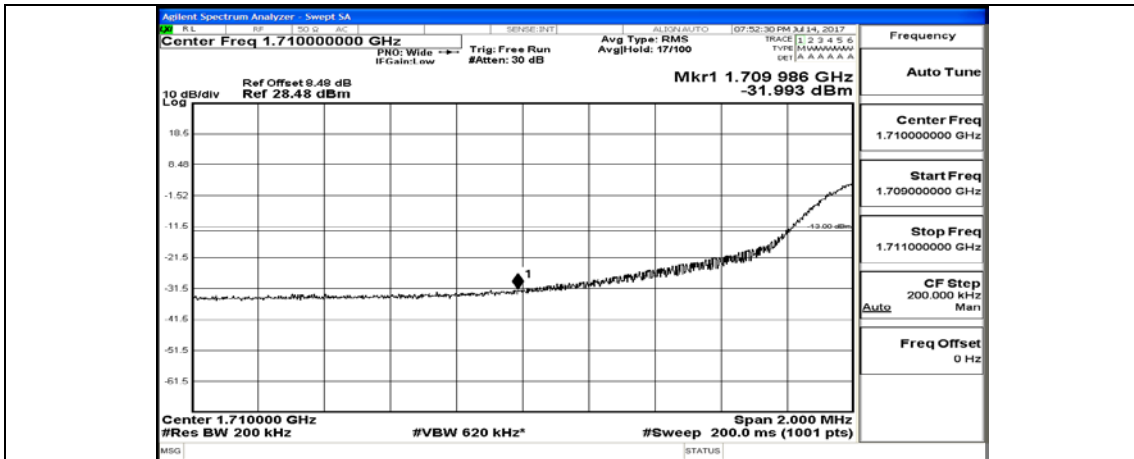

(Channel Bandwidth:20 MHz)_LCH_QPSK_50RB#0