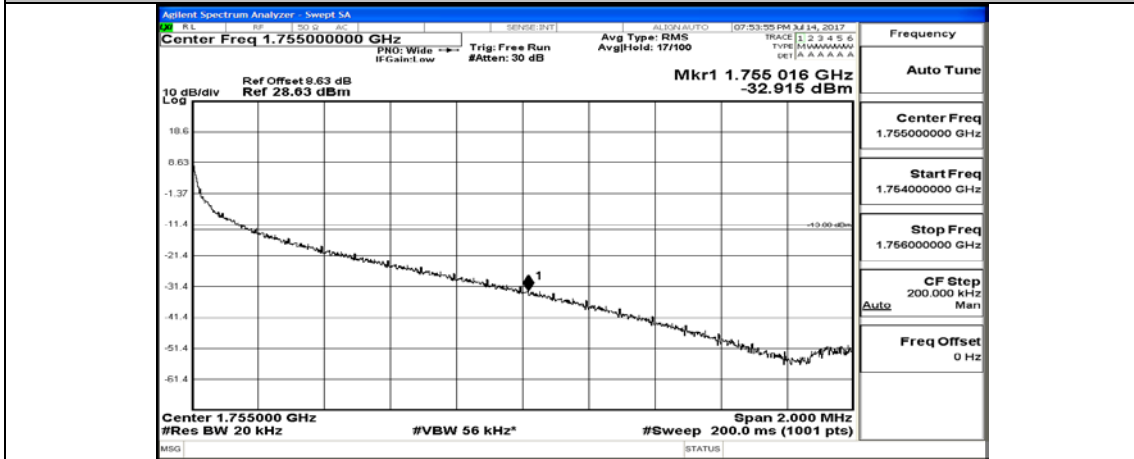

(Channel Bandwidth:20 MHz)_HCH_16QAM_1RB#99