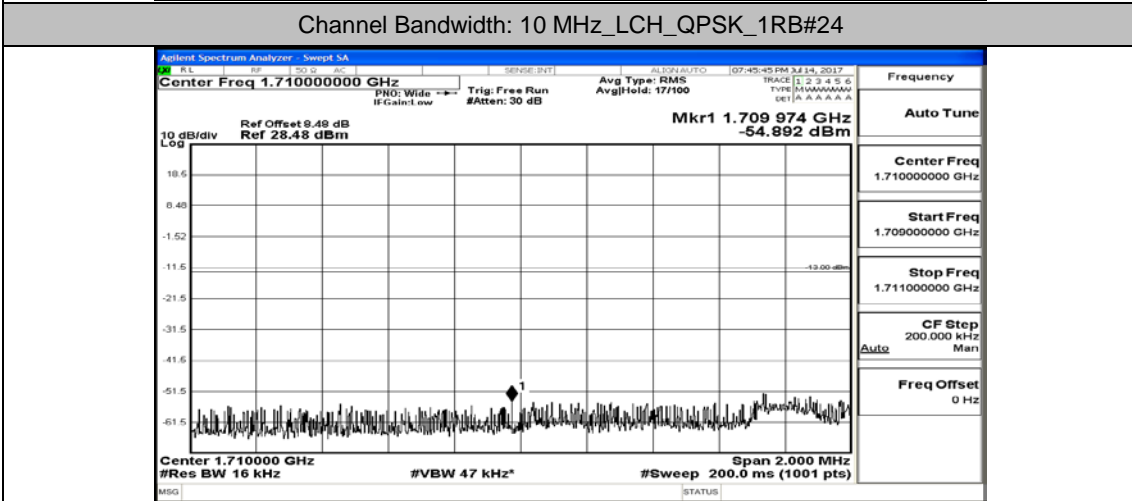

Channel Bandwidth: 10 MHz

Channel Bandwidth: 10 MHz_LCH_QPSK_25RB#12

Channel Bandwidth: 10 MHz_LCH_QPSK_25RB#25

Channel Bandwidth: 10 MHz_LCH_QPSK_50RB#0

Channel Bandwidth: 10 MHz_HCH_QPSK_25RB#0

Channel Bandwidth: 10 MHz_HCH_QPSK_25RB#12