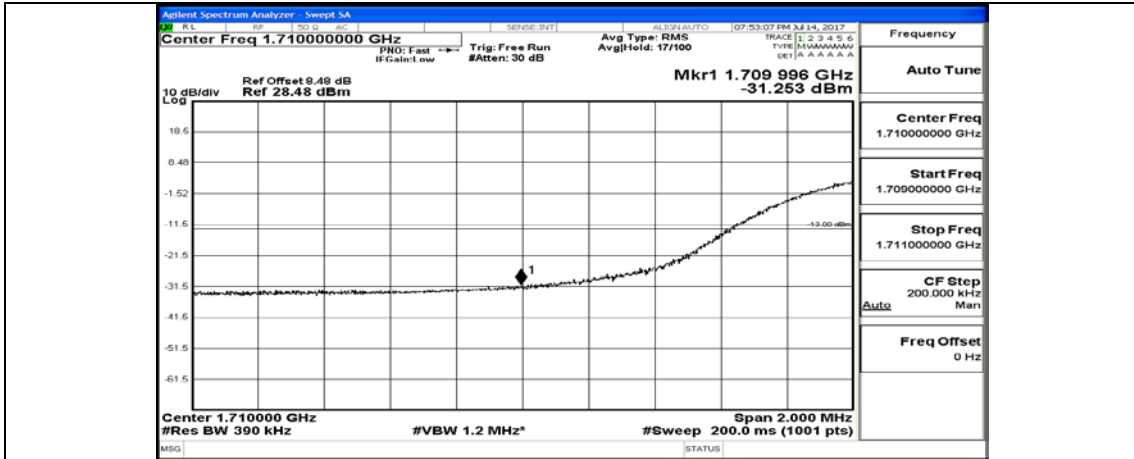

(Channel Bandwidth:20 MHz)_LCH_QPSK_100RB#0

(Channel Bandwidth:20 MHz)_HCH_QPSK_1RB#0