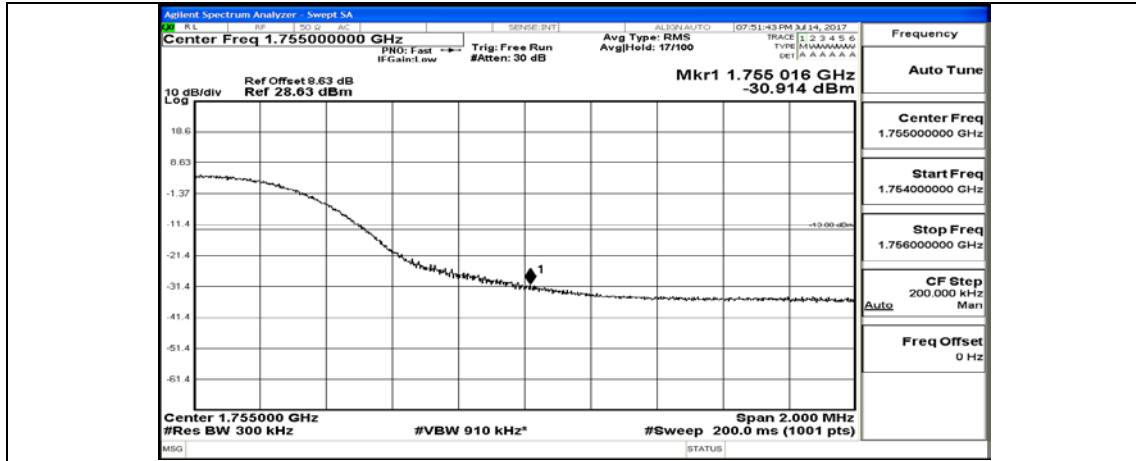

(Channel Bandwidth:15 MHz)_HCH_16QAM_37RB#0

(Channel Bandwidth:15 MHz)_HCH_16QAM_37RB#18

(Channel Bandwidth:15 MHz)_HCH_16QAM_37RB#38

(Channel Bandwidth:15 MHz)_HCH_16QAM_75RB#0

Channel Bandwidth: 20 MHz

(Channel Bandwidth:20 MHz)_LCH_QPSK_1RB#0