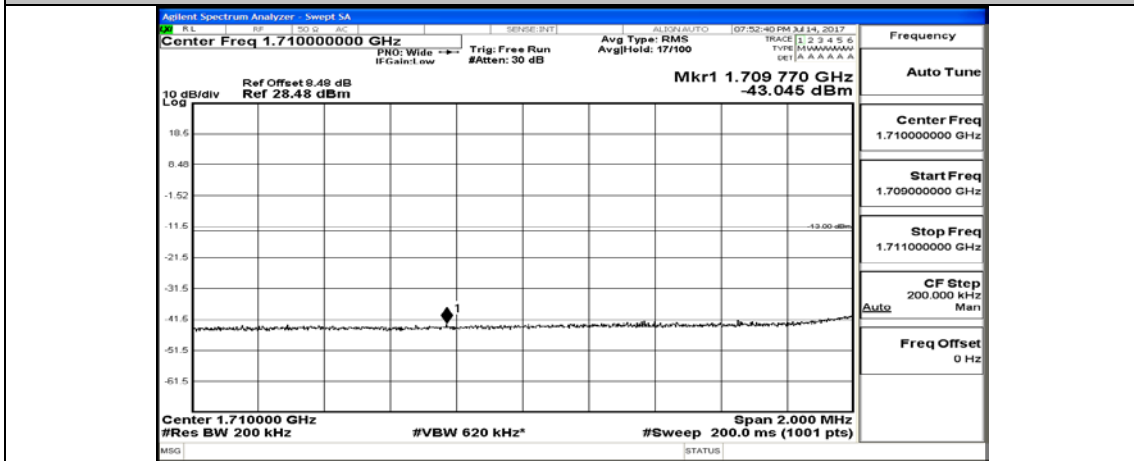

(Channel Bandwidth:20 MHz)_LCH_QPSK_1RB#49

(Channel Bandwidth:20 MHz)_LCH_QPSK_1RB#99

(Channel Bandwidth:20 MHz)_LCH_QPSK_50RB#0

(Channel Bandwidth:20 MHz)_LCH_QPSK_50RB#25

(Channel Bandwidth:20 MHz)_LCH_QPSK_50RB#50