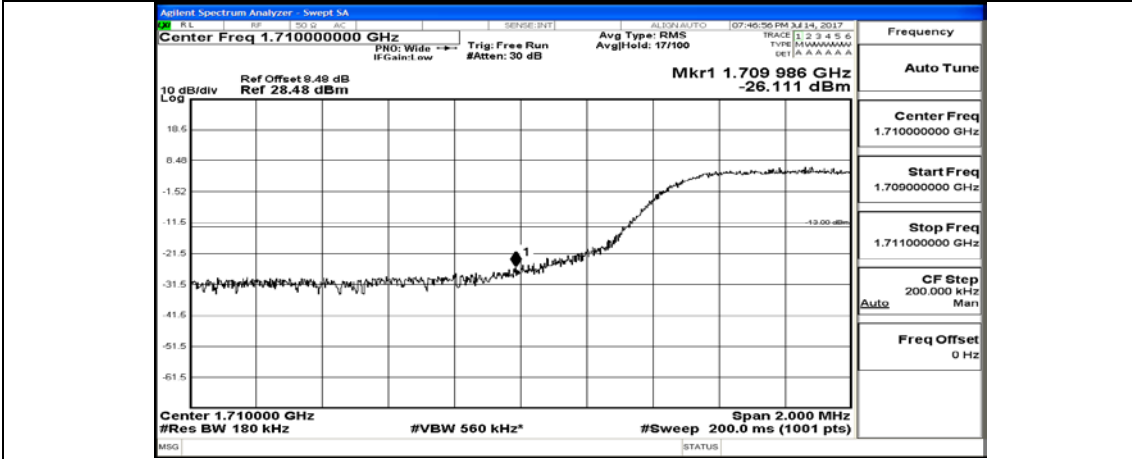

Channel Bandwidth: 10 MHz

Channel Bandwidth: 10 MHz_LCH_QPSK_25RB#12

Channel Bandwidth: 10 MHz_LCH_QPSK_25RB#25

Channel Bandwidth: 10 MHz_LCH_QPSK_50RB#0

Channel Bandwidth: 10 MHz_HCH_QPSK_25RB#0

Channel Bandwidth: 10 MHz_HCH_QPSK_25RB#12