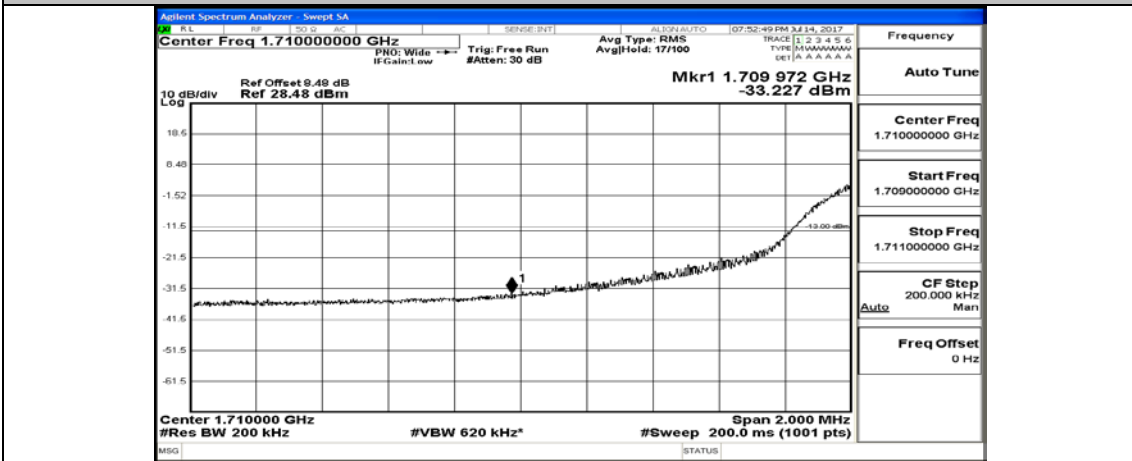

(Channel Bandwidth:20 MHz)_LCH_16QAM_50RB#0