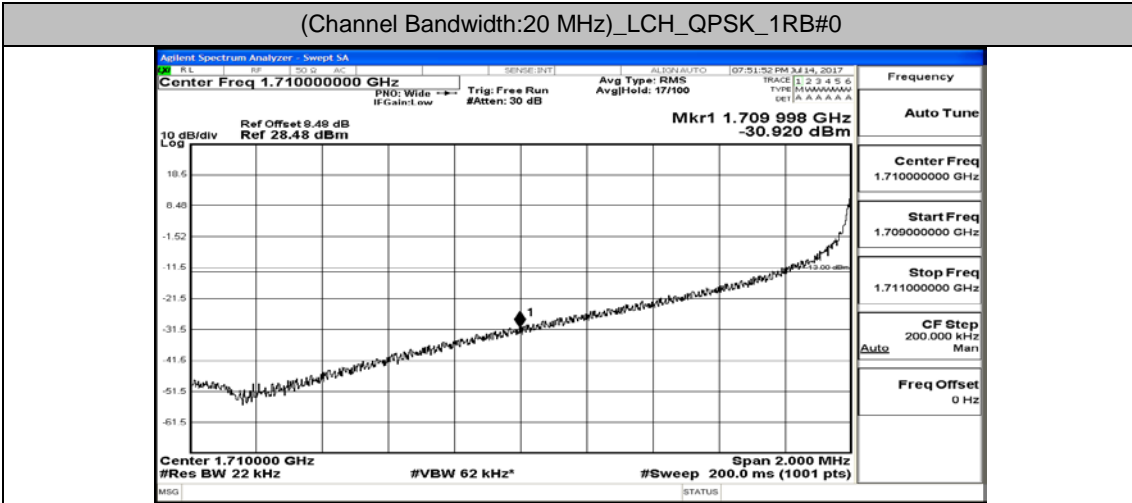

(Channel Bandwidth:15 MHz)_HCH_16QAM_37RB#0

(Channel Bandwidth:15 MHz)_HCH_16QAM_37RB#18

(Channel Bandwidth:15 MHz)_HCH_16QAM_37RB#38

(Channel Bandwidth:15 MHz)_HCH_16QAM_75RB#0

Channel Bandwidth: 20 MHz

(Channel Bandwidth:20 MHz)_LCH_QPSK_1RB#0