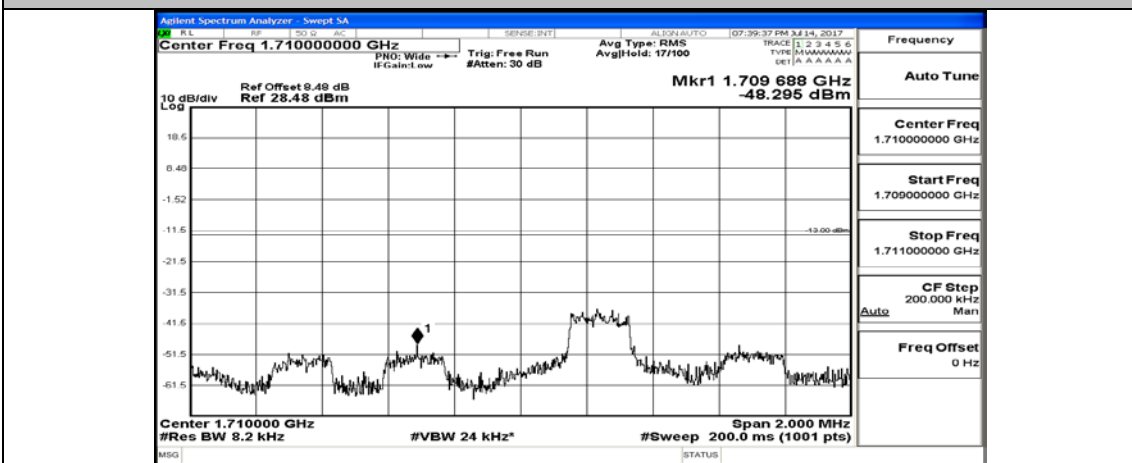

Channel Bandwidth: 3 MHz

(Channel Bandwidth: 3 MHz)_LCH_QPSK_1RB#0

(Channel Bandwidth: 3 MHz)_LCH_QPSK_1RB#7

(Channel Bandwidth: 3 MHz)_LCH_QPSK_1RB#14

(Channel Bandwidth: 3 MHz)_LCH_QPSK_8RB#0

(Channel Bandwidth: 3 MHz)_LCH_QPSK_8RB#4