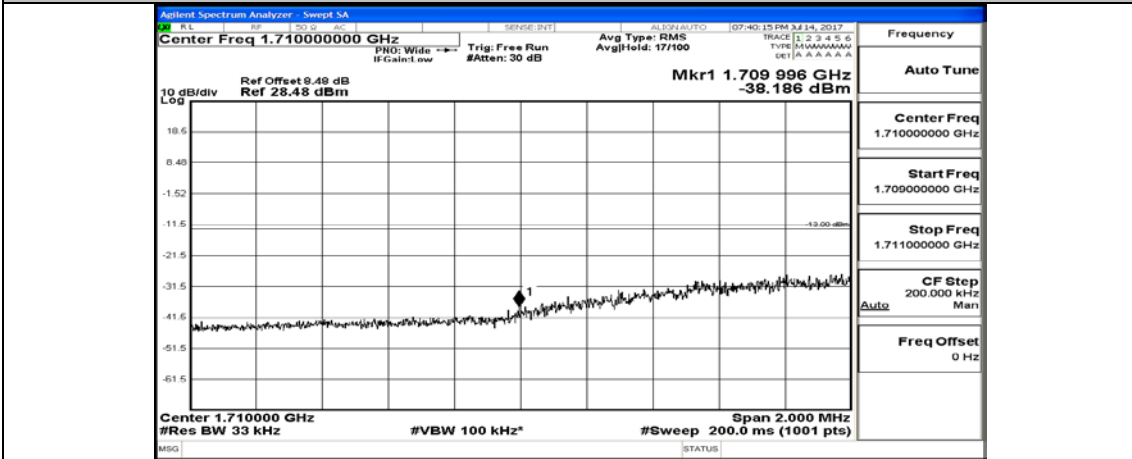

(Channel Bandwidth: 3 MHz)_LCH_QPSK_8RB#7