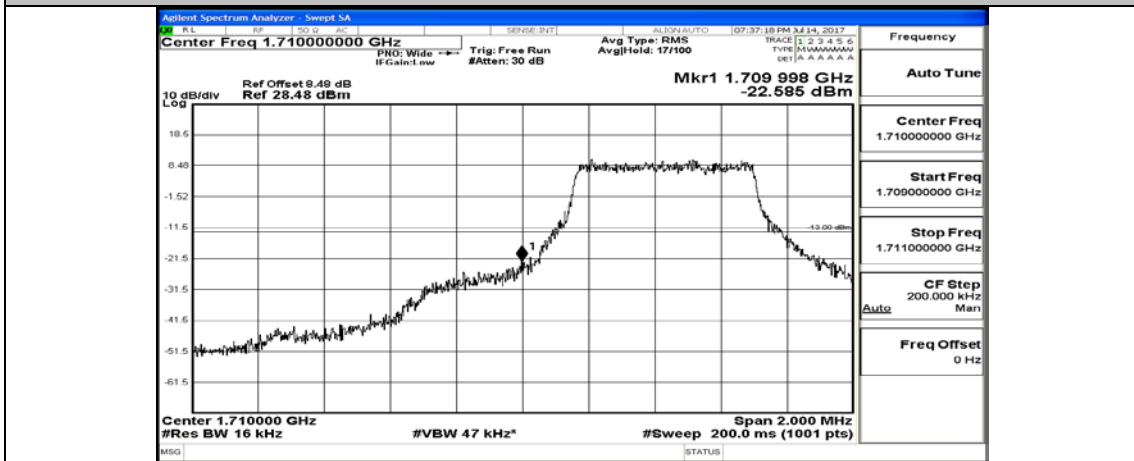

(Channel Bandwidth: 1.4 MHz)_HCH_QPSK_6RB#0

(Channel Bandwidth: 1.4 MHz)_LCH_16QAM_1RB#0

(Channel Bandwidth: 1.4 MHz)_LCH_16QAM_1RB#3

(Channel Bandwidth: 1.4 MHz)_LCH_16QAM_1RB#5

(Channel Bandwidth: 1.4 MHz)_LCH_16QAM_3RB#0

(Channel Bandwidth: 1.4 MHz)_LCH_16QAM_3RB#2

(Channel Bandwidth: 1.4 MHz)_LCH_16QAM_3RB#3

(Channel Bandwidth: 1.4 MHz)_LCH_16QAM_6RB#0

(Channel Bandwidth: 1.4 MHz)_HCH_16QAM_1RB#0

(Channel Bandwidth: 1.4 MHz)_HCH_16QAM_1RB#3