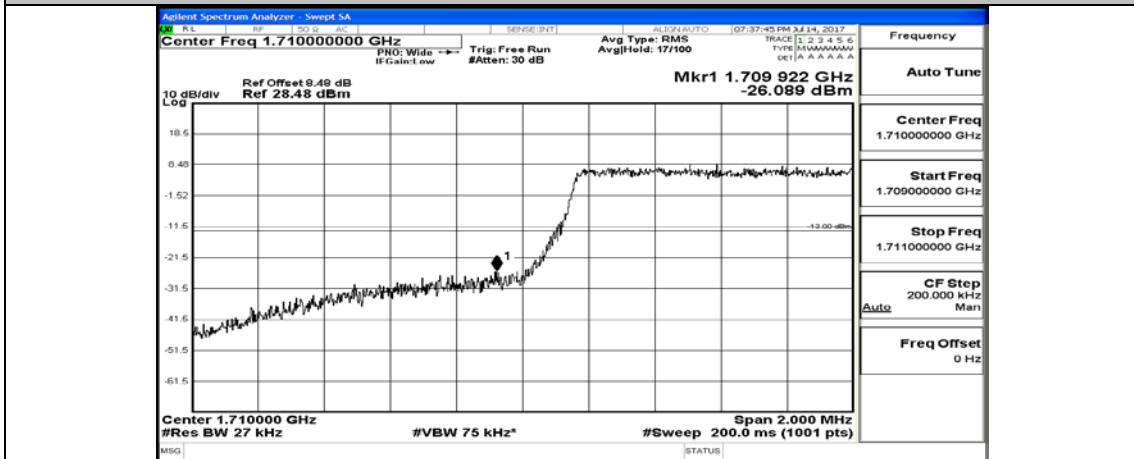

(Channel Bandwidth: 1.4 MHz)_LCH_16QAM_6RB#0