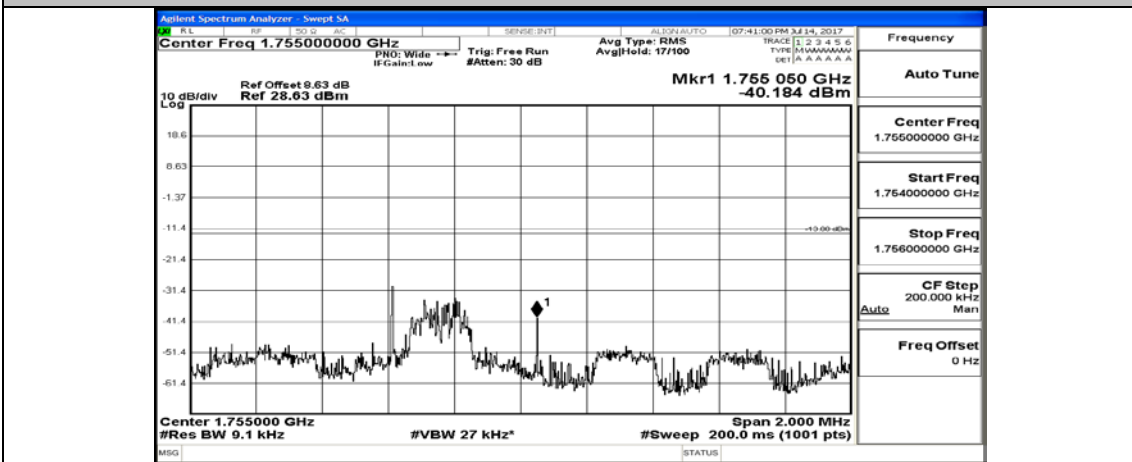

(Channel Bandwidth: 3 MHz)_HCH_QPSK_1RB#0