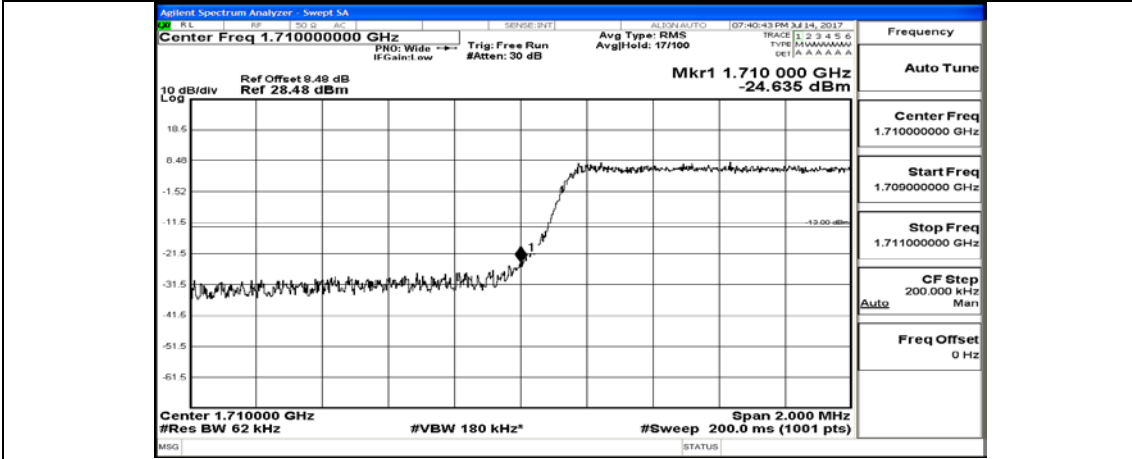

(Channel Bandwidth: 3 MHz)_LCH_QPSK_15RB#0