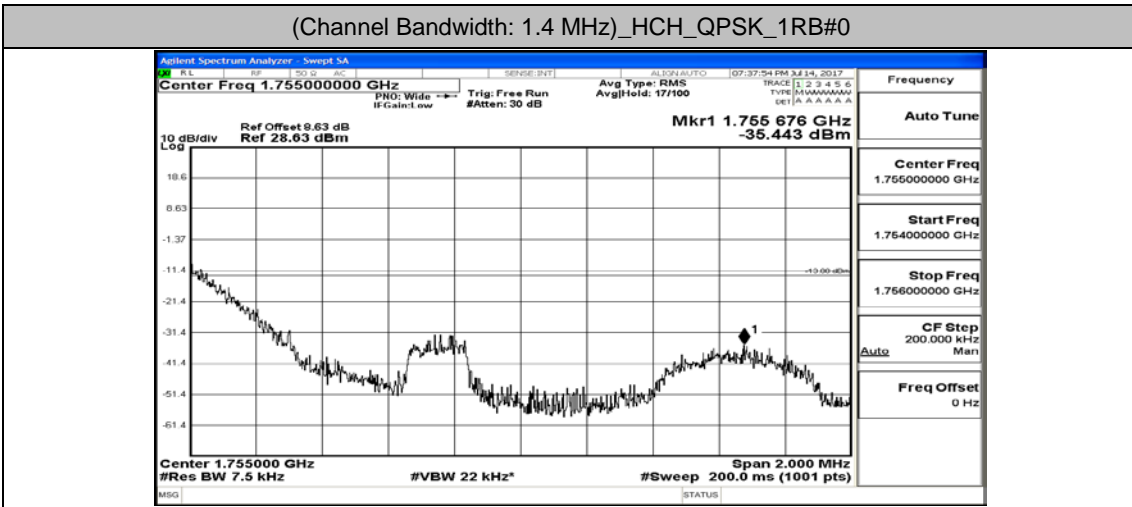

Appendix B.4: Band Edge

Test Graphs

Channel Bandwidth: 1.4 MHz

(Channel Bandwidth: 1.4 MHz)_LCH_QPSK_3RB#2

(Channel Bandwidth: 1.4 MHz)_LCH_QPSK_3RB#3

(Channel Bandwidth: 1.4 MHz)_LCH_QPSK_6RB#0

(Channel Bandwidth: 1.4 MHz)_HCH_QPSK_1RB#0