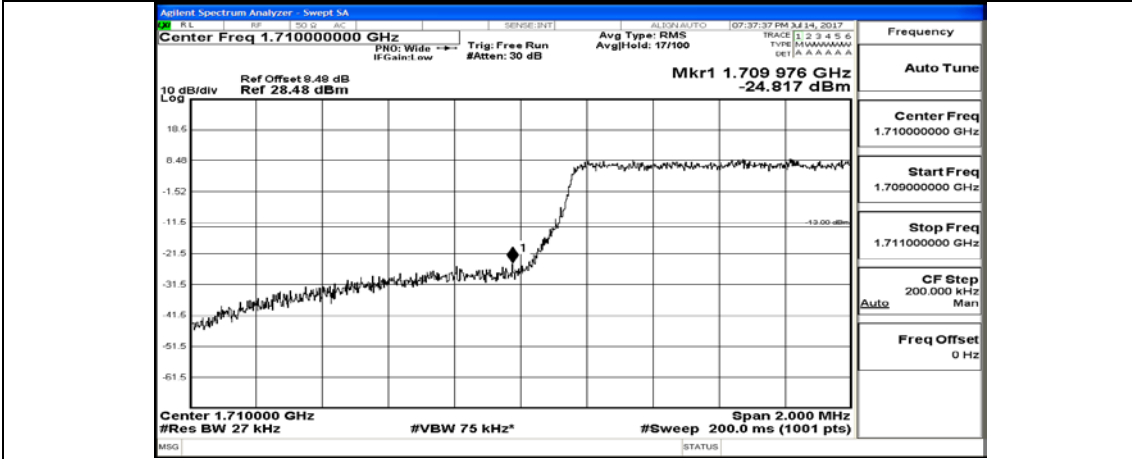

Appendix B.4: Band Edge

Test Graphs

Channel Bandwidth: 1.4 MHz

(Channel Bandwidth: 1.4 MHz)_LCH_QPSK_3RB#2

(Channel Bandwidth: 1.4 MHz)_LCH_QPSK_3RB#3

(Channel Bandwidth: 1.4 MHz)_LCH_QPSK_6RB#0

(Channel Bandwidth: 1.4 MHz)_HCH_QPSK_1RB#0