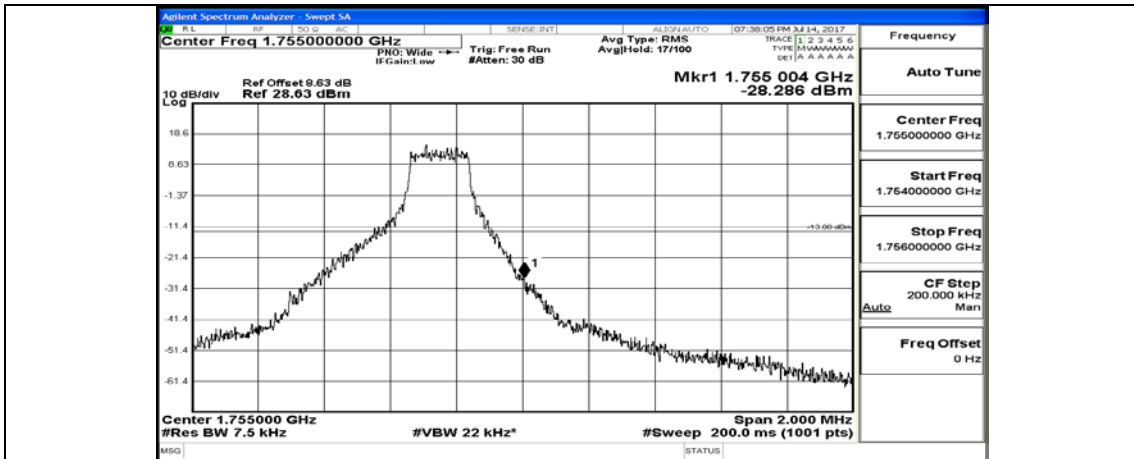

(Channel Bandwidth: 1.4 MHz)_HCH_QPSK_1RB#3

(Channel Bandwidth: 1.4 MHz)_HCH_QPSK_1RB#5