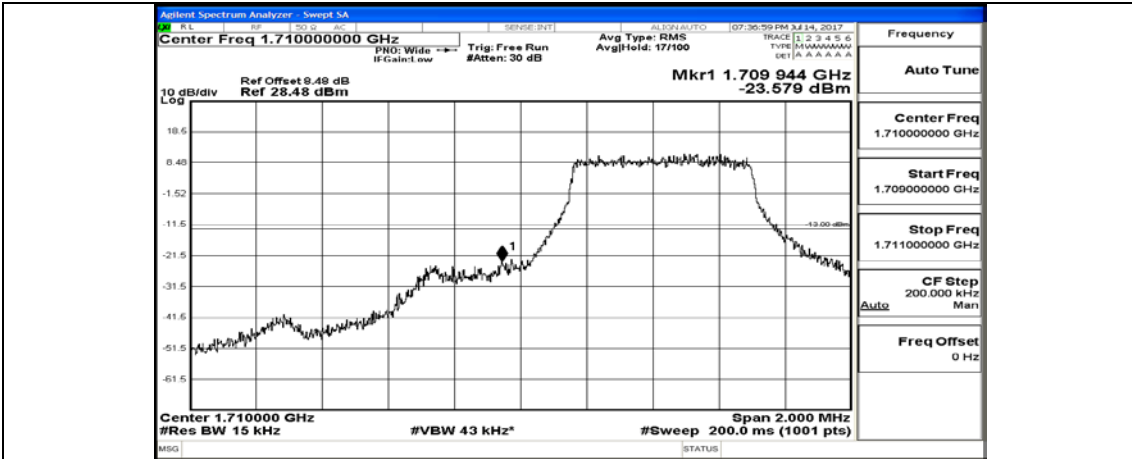

Appendix B.4: Band Edge

Test Graphs

Channel Bandwidth: 1.4 MHz

(Channel Bandwidth: 1.4 MHz)_LCH_QPSK_3RB#2

(Channel Bandwidth: 1.4 MHz)_LCH_QPSK_3RB#3

(Channel Bandwidth: 1.4 MHz)_LCH_QPSK_6RB#0

(Channel Bandwidth: 1.4 MHz)_HCH_QPSK_1RB#0