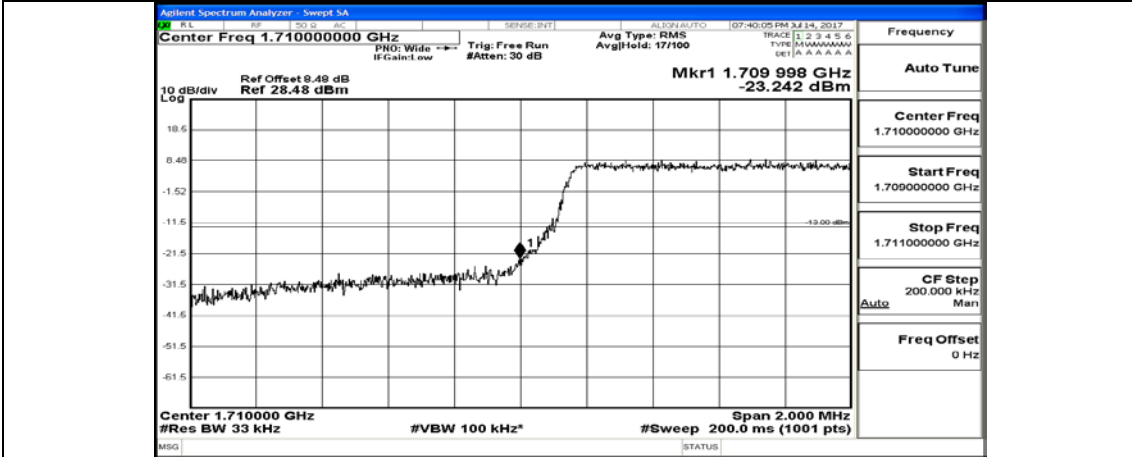

Channel Bandwidth: 3 MHz

(Channel Bandwidth: 3 MHz)_LCH_QPSK_1RB#0

(Channel Bandwidth: 3 MHz)_LCH_QPSK_1RB#7

(Channel Bandwidth: 3 MHz)_LCH_QPSK_1RB#14

(Channel Bandwidth: 3 MHz)_LCH_QPSK_8RB#0

(Channel Bandwidth: 3 MHz)_LCH_QPSK_8RB#4