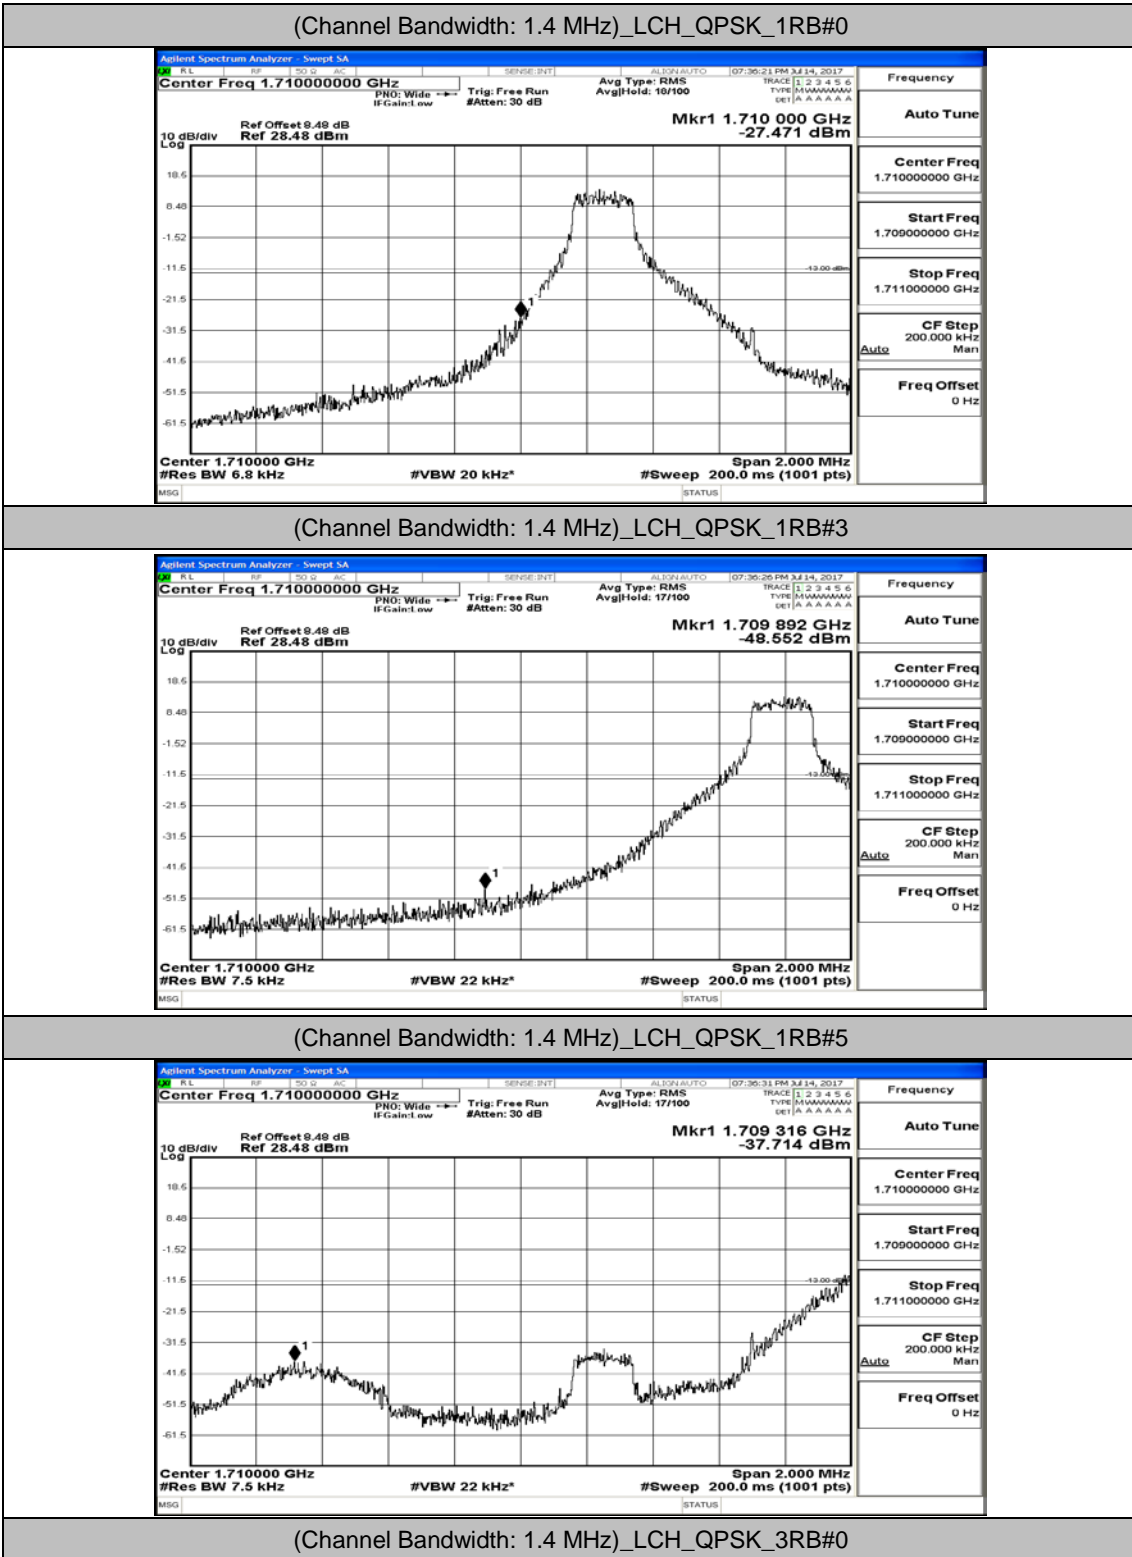

Appendix B.4: Band Edge

Test Graphs

Channel Bandwidth: 1.4 MHz

(Channel Bandwidth: 1.4 MHz)_LCH_QPSK_3RB#2

(Channel Bandwidth: 1.4 MHz)_LCH_QPSK_3RB#3

(Channel Bandwidth: 1.4 MHz)_LCH_QPSK_6RB#0

(Channel Bandwidth: 1.4 MHz)_HCH_QPSK_1RB#0

(Channel Bandwidth: 1.4 MHz)_HCH_QPSK_1RB#3

(Channel Bandwidth: 1.4 MHz)_HCH_QPSK_1RB#5

(Channel Bandwidth: 1.4 MHz)_HCH_QPSK_3RB#0

(Channel Bandwidth: 1.4 MHz)_HCH_QPSK_3RB#2

(Channel Bandwidth: 1.4 MHz)_HCH_QPSK_3RB#3