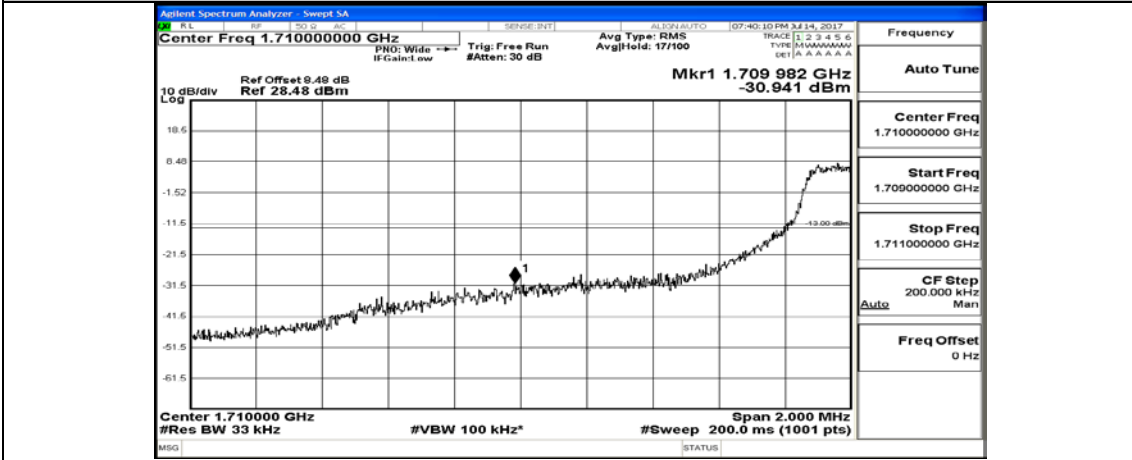

Channel Bandwidth: 3 MHz

(Channel Bandwidth: 3 MHz)_LCH_QPSK_1RB#0

(Channel Bandwidth: 3 MHz)_LCH_QPSK_1RB#7

(Channel Bandwidth: 3 MHz)_LCH_QPSK_1RB#14

(Channel Bandwidth: 3 MHz)_LCH_QPSK_8RB#0

(Channel Bandwidth: 3 MHz)_LCH_QPSK_8RB#4