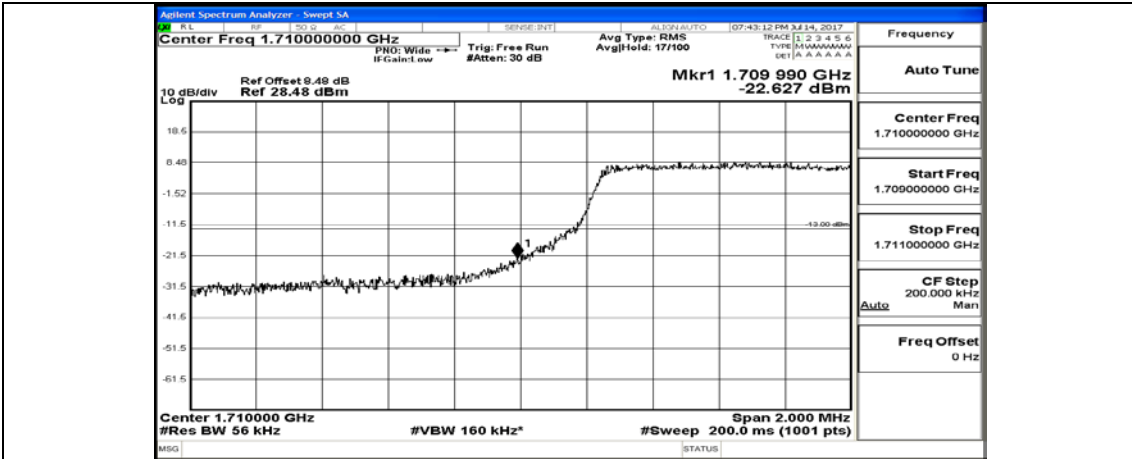

(Channel Bandwidth: 5 MHz)_LCH_QPSK_12RB#0