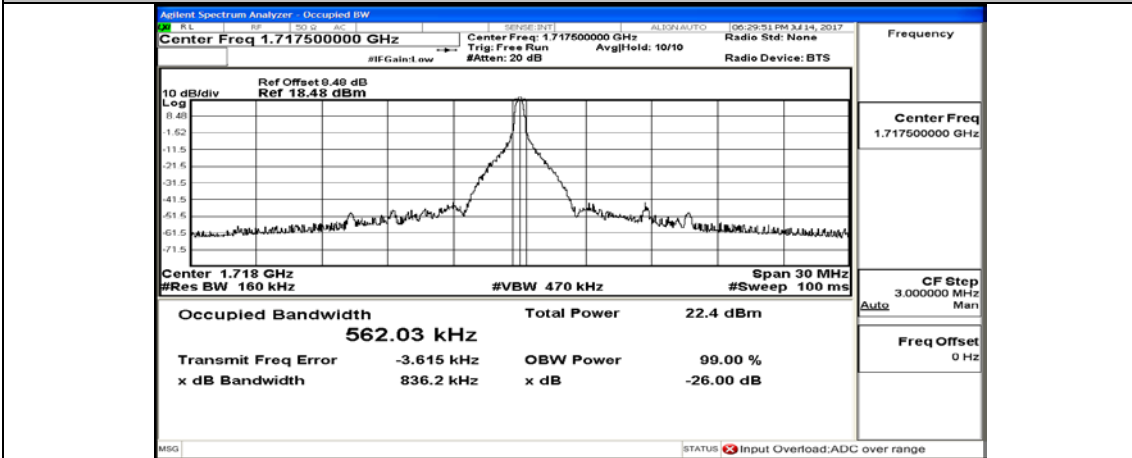

(Channel Bandwidth:15 MHz)_LCH_QPSK_1RB#37