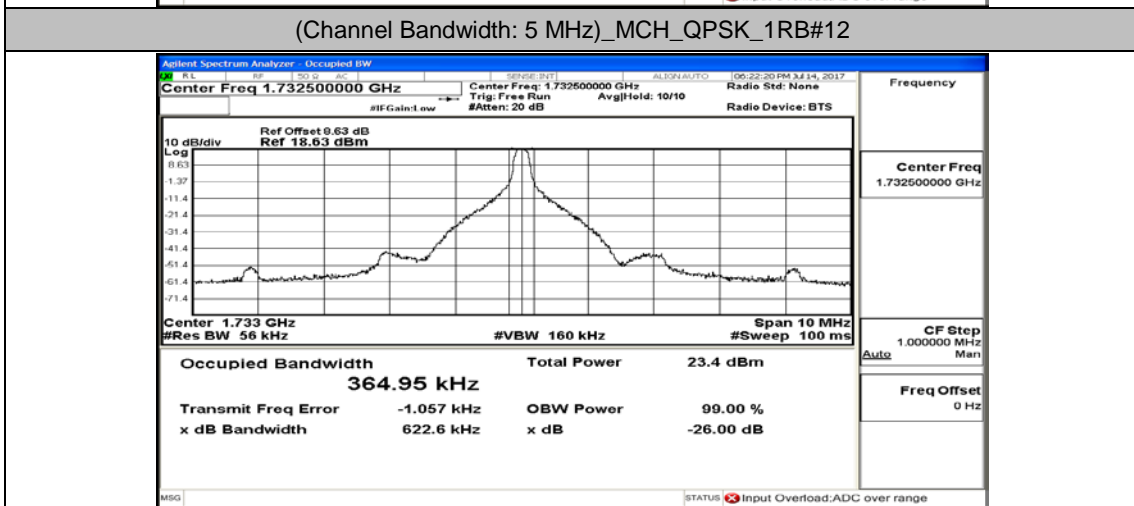

(Channel Bandwidth: 5 MHz)_LCH_QPSK_25RB#0

(Channel Bandwidth: 5 MHz)_MCH_QPSK_1RB#0

(Channel Bandwidth: 5 MHz)_MCH_QPSK_1RB#12

(Channel Bandwidth: 5 MHz)_MCH_QPSK_1RB#24

(Channel Bandwidth: 5 MHz)_MCH_QPSK_12RB#0