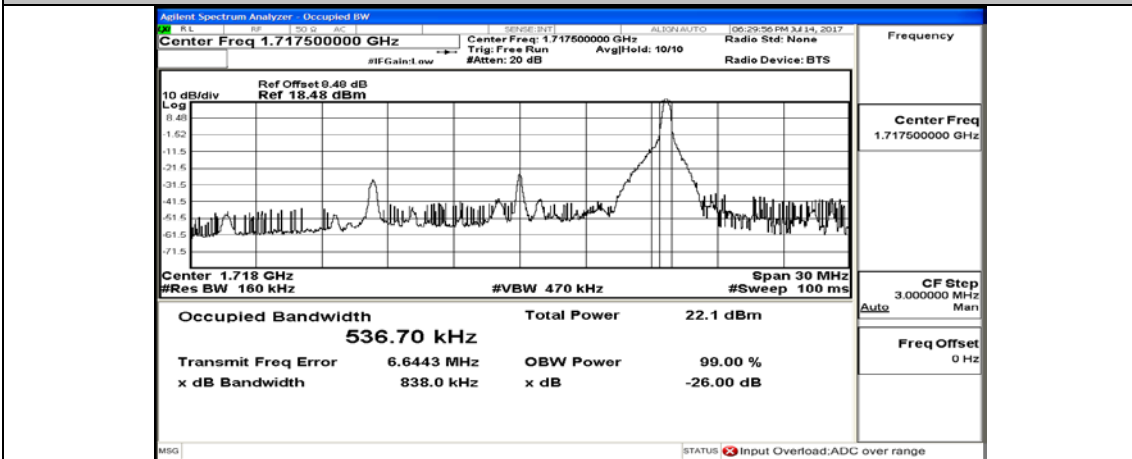

Channel Bandwidth: 15 MHz

(Channel Bandwidth:15 MHz)_LCH_QPSK_1RB#0

(Channel Bandwidth:15 MHz)_LCH_QPSK_1RB#37

(Channel Bandwidth:15 MHz)_LCH_QPSK_1RB#74

(Channel Bandwidth:15 MHz)_LCH_QPSK_37RB#0