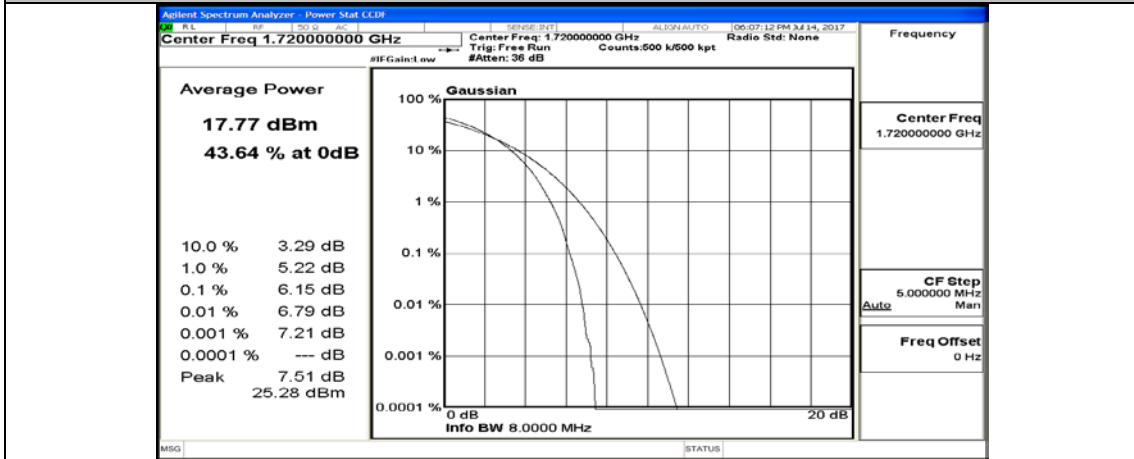

(Channel Bandwidth:15 MHz)_HCH_16QAM_37RB#38

(Channel Bandwidth:15 MHz)_HCH_16QAM_75RB#0

Channel Bandwidth: 20 MHz

(Channel Bandwidth:20 MHz)_LCH_QPSK_50RB#0

(Channel Bandwidth:20 MHz)_LCH_QPSK_50RB#25

(Channel Bandwidth:20 MHz)_LCH_QPSK_50RB#50