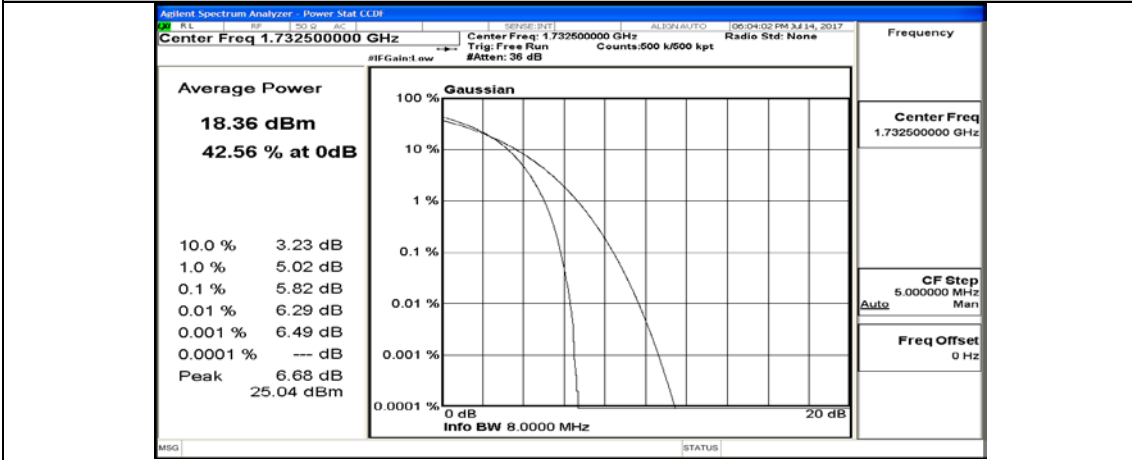

(Channel Bandwidth:15 MHz)_MCH_16QAM_37RB#0