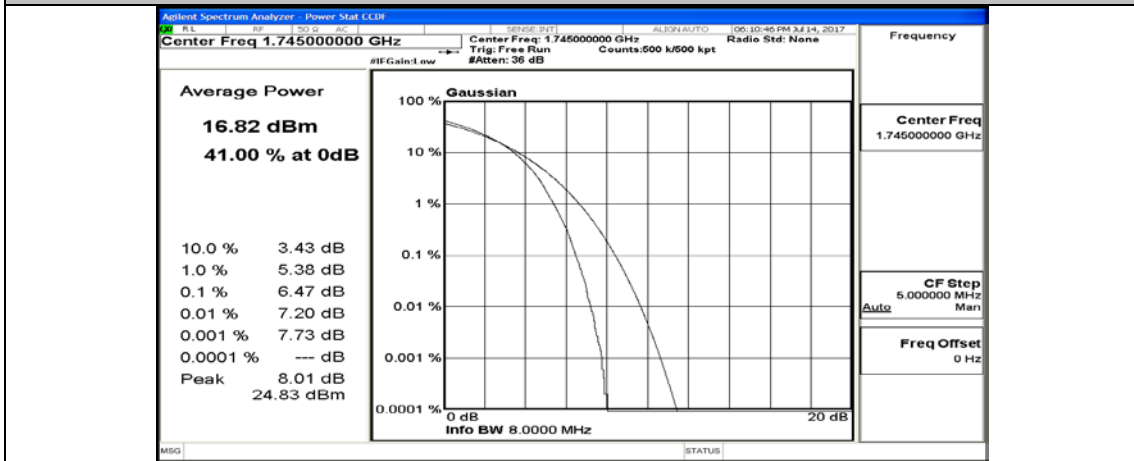

(Channel Bandwidth:20 MHz)_HCH_16QAM_50RB#0