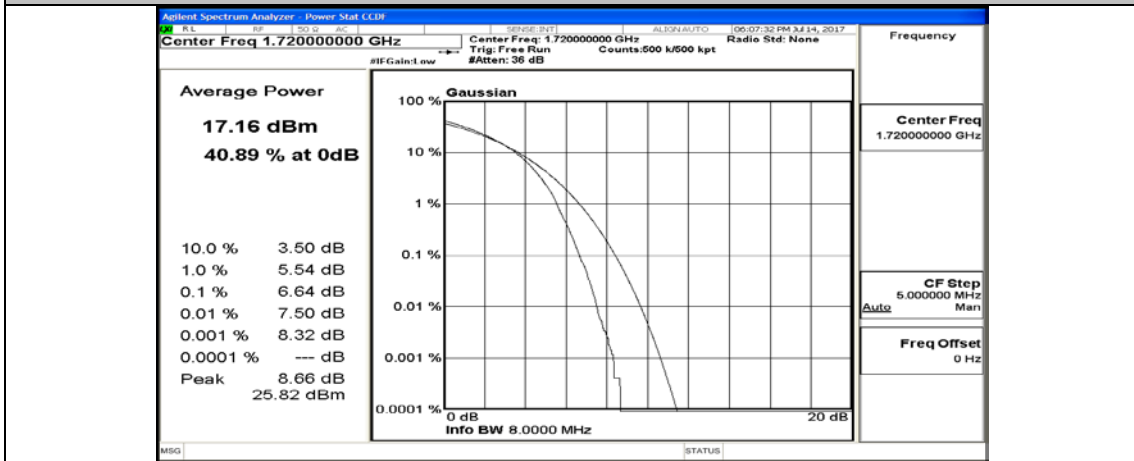

(Channel Bandwidth:20 MHz)_LCH_16QAM_50RB#50