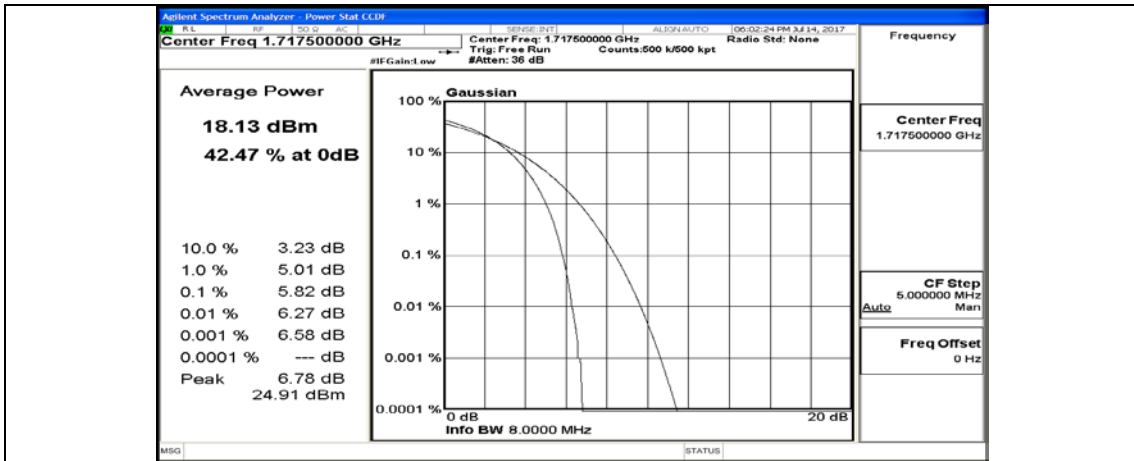

(Channel Bandwidth:15 MHz)_HCH_QPSK_75RB#0

(Channel Bandwidth:15 MHz)_LCH_16QAM_1RB#0

(Channel Bandwidth:15 MHz)_LCH_16QAM_1RB#37

(Channel Bandwidth:15 MHz)_LCH_16QAM_1RB#74

(Channel Bandwidth:15 MHz)_LCH_16QAM_37RB#0