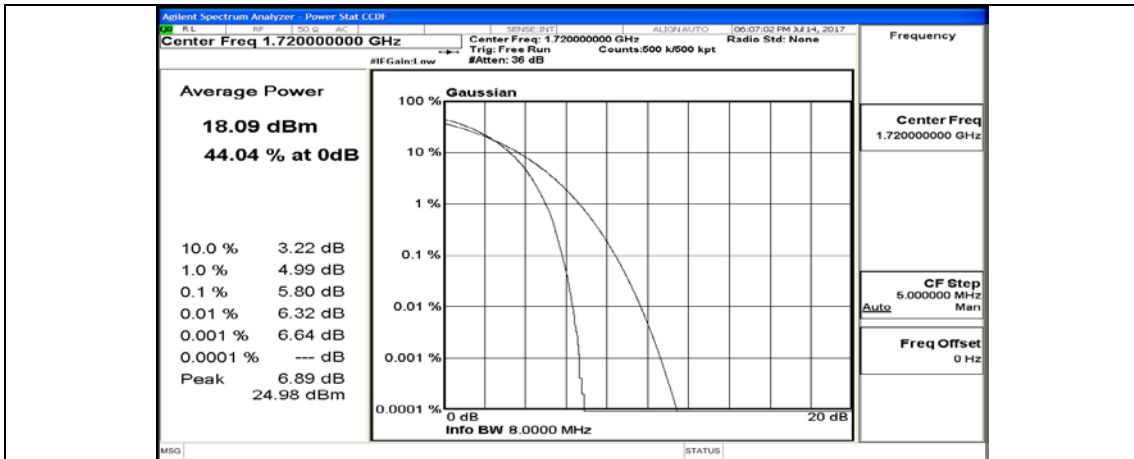

(Channel Bandwidth:15 MHz)_HCH_16QAM_37RB#38

(Channel Bandwidth:15 MHz)_HCH_16QAM_75RB#0

Channel Bandwidth: 20 MHz

(Channel Bandwidth:20 MHz)_LCH_QPSK_50RB#0

(Channel Bandwidth:20 MHz)_LCH_QPSK_50RB#25

(Channel Bandwidth:20 MHz)_LCH_QPSK_50RB#50