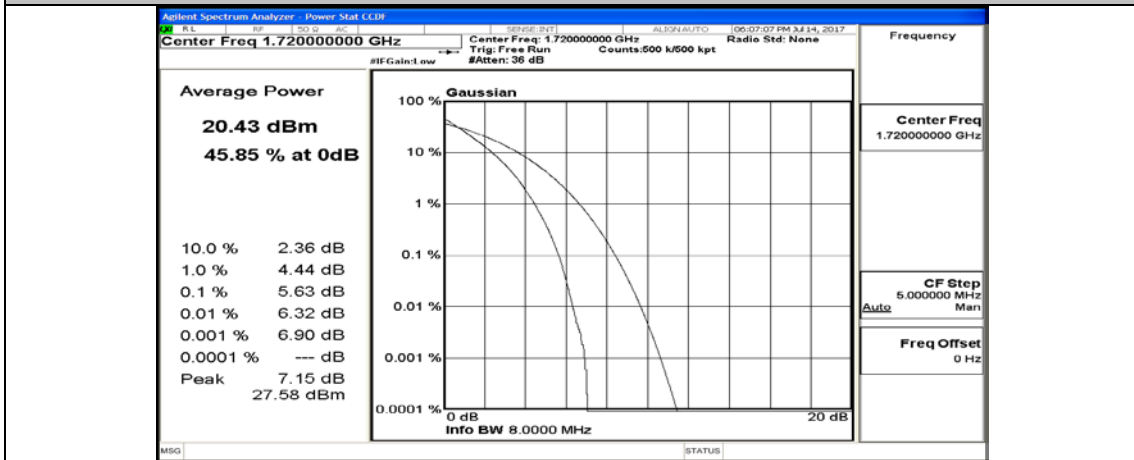

(Channel Bandwidth:15 MHz)_HCH_16QAM_37RB#38

(Channel Bandwidth:15 MHz)_HCH_16QAM_75RB#0

Channel Bandwidth: 20 MHz

(Channel Bandwidth:20 MHz)_LCH_QPSK_50RB#0

(Channel Bandwidth:20 MHz)_LCH_QPSK_50RB#25

(Channel Bandwidth:20 MHz)_LCH_QPSK_50RB#50