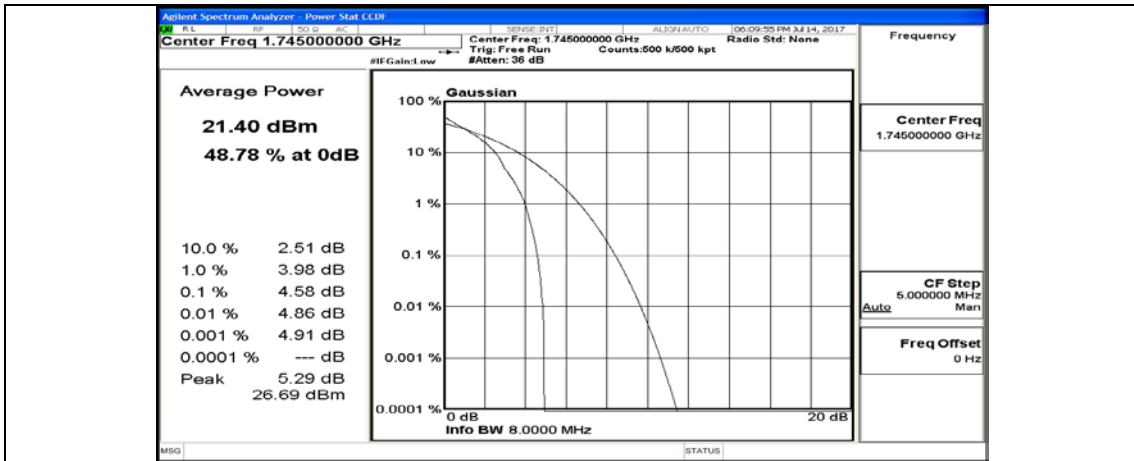

(Channel Bandwidth:20 MHz)_MCH_QPSK_50RB#25

(Channel Bandwidth:20 MHz)_MCH_QPSK_50RB#50

(Channel Bandwidth:20 MHz)_MCH_QPSK_100RB#0

(Channel Bandwidth:20 MHz)_HCH_QPSK_1RB#0

(Channel Bandwidth:20 MHz)_HCH_QPSK_1RB#49