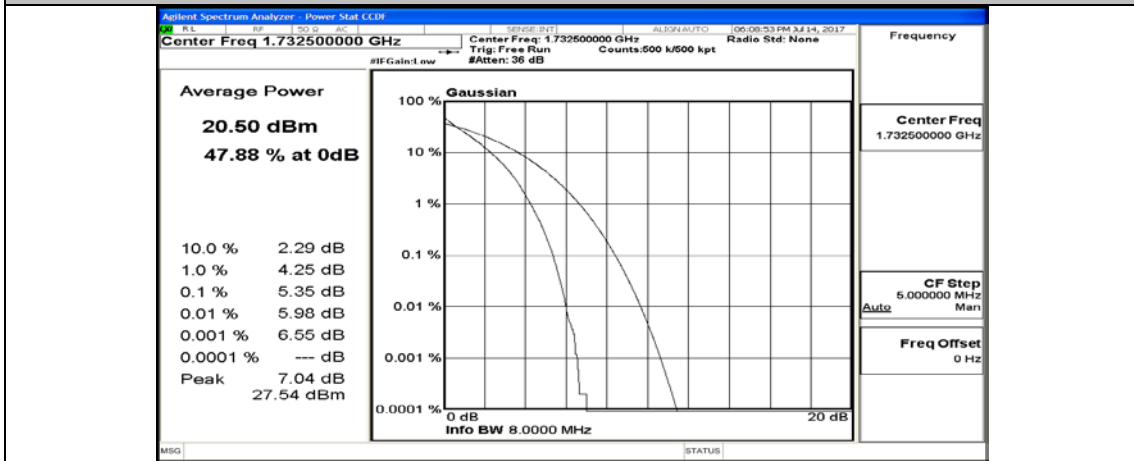

(Channel Bandwidth:20 MHz)_MCH_QPSK_50RB#25