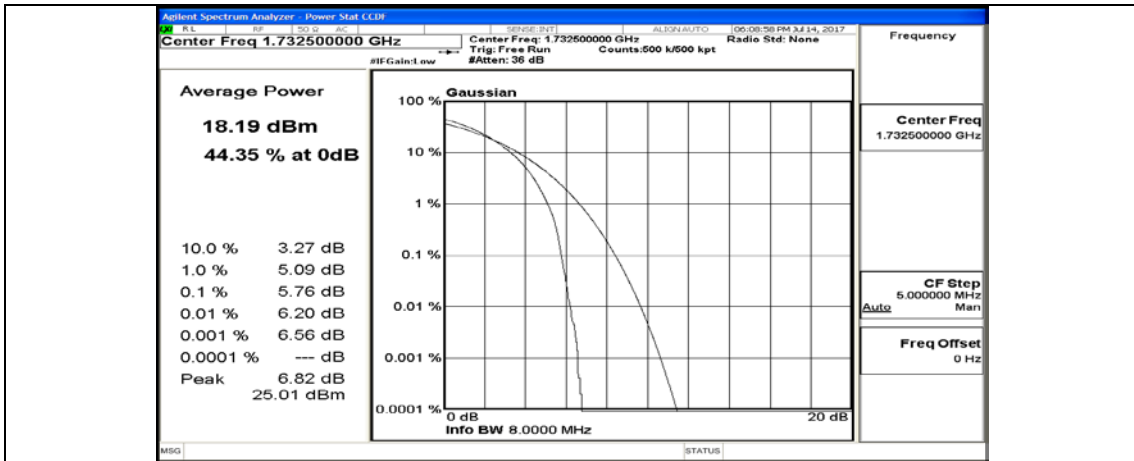

(Channel Bandwidth:20 MHz)_MCH_QPSK_50RB#50