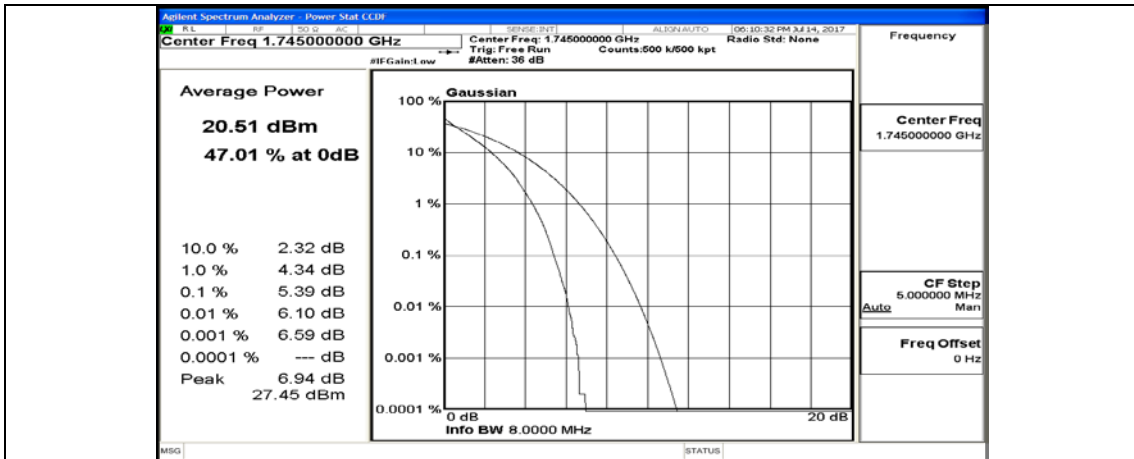

(Channel Bandwidth:20 MHz)_HCH_QPSK_50RB#25