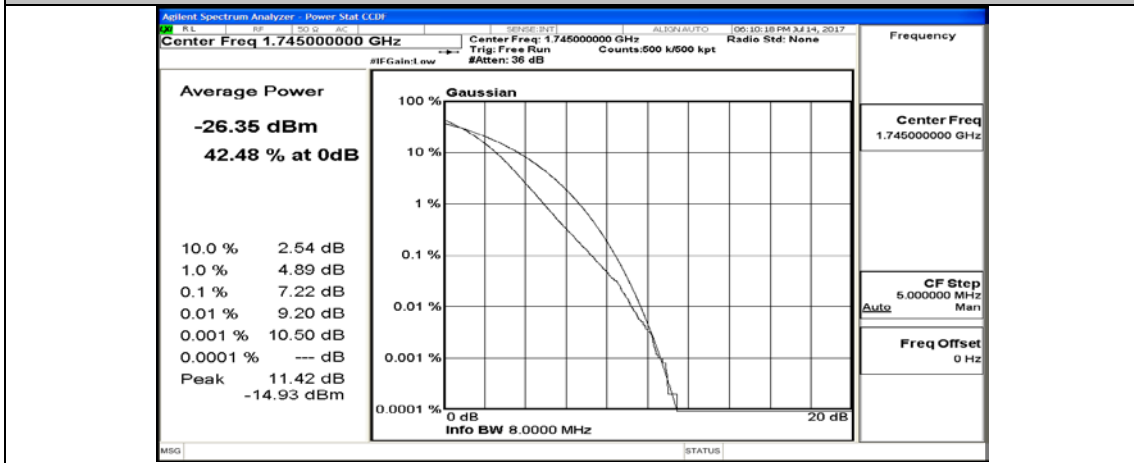

(Channel Bandwidth:20 MHz)_HCH_16QAM_1RB#99