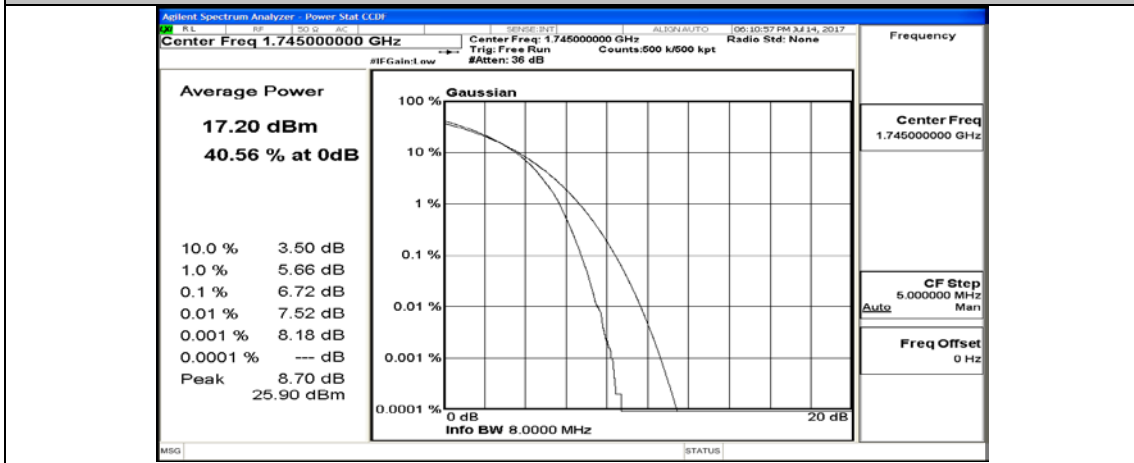

(Channel Bandwidth:20 MHz)_HCH_16QAM_1RB#49

(Channel Bandwidth:20 MHz)_HCH_16QAM_1RB#99

(Channel Bandwidth:20 MHz)_HCH_16QAM_50RB#0

(Channel Bandwidth:20 MHz)_HCH_16QAM_50RB#25

(Channel Bandwidth:20 MHz)_HCH_16QAM_50RB#0