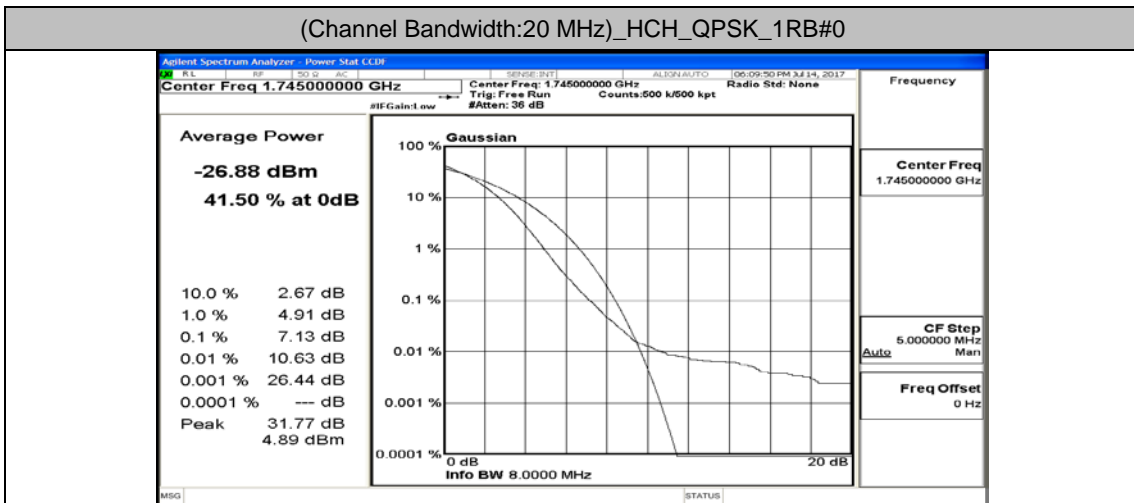

(Channel Bandwidth:20 MHz)_MCH_QPSK_50RB#25

(Channel Bandwidth:20 MHz)_MCH_QPSK_50RB#50

(Channel Bandwidth:20 MHz)_MCH_QPSK_100RB#0

(Channel Bandwidth:20 MHz)_HCH_QPSK_1RB#0

(Channel Bandwidth:20 MHz)_HCH_QPSK_1RB#49