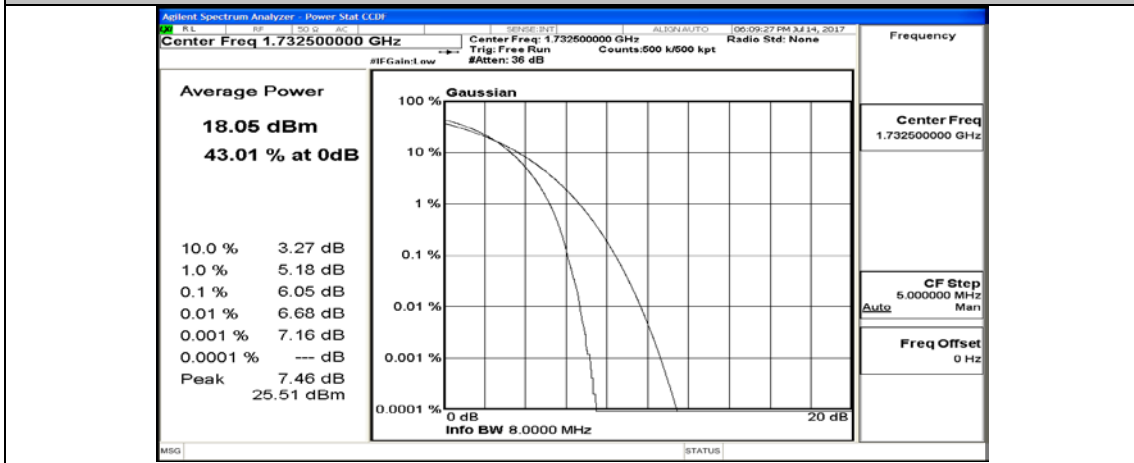

(Channel Bandwidth:20 MHz)_MCH_QPSK_100RB#0