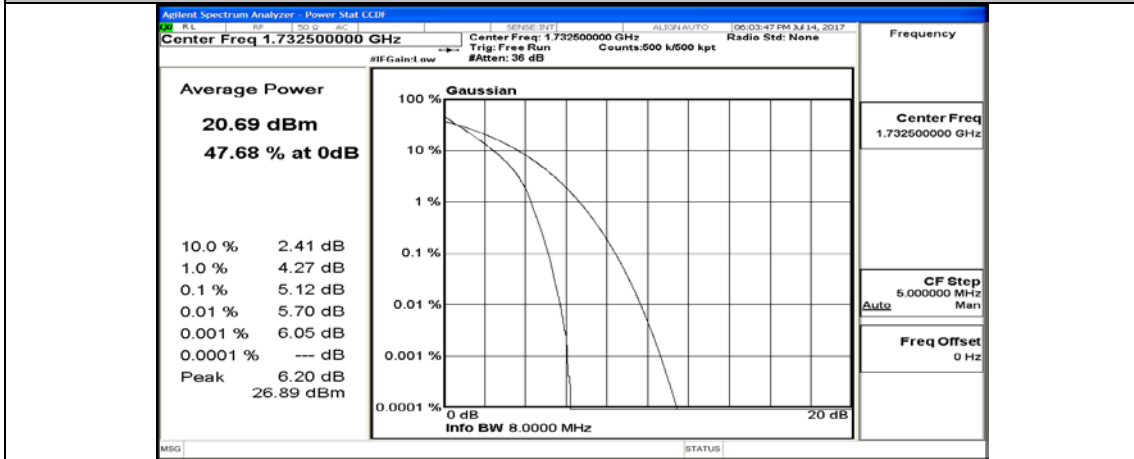

(Channel Bandwidth:15 MHz)_MCH_QPSK_37RB#0

(Channel Bandwidth:15 MHz)_MCH_QPSK_37RB#18

(Channel Bandwidth:15 MHz)_MCH_QPSK_37RB#38

(Channel Bandwidth:15 MHz)_MCH_QPSK_75RB#0

(Channel Bandwidth:15 MHz)_HCH_QPSK_1RB#0