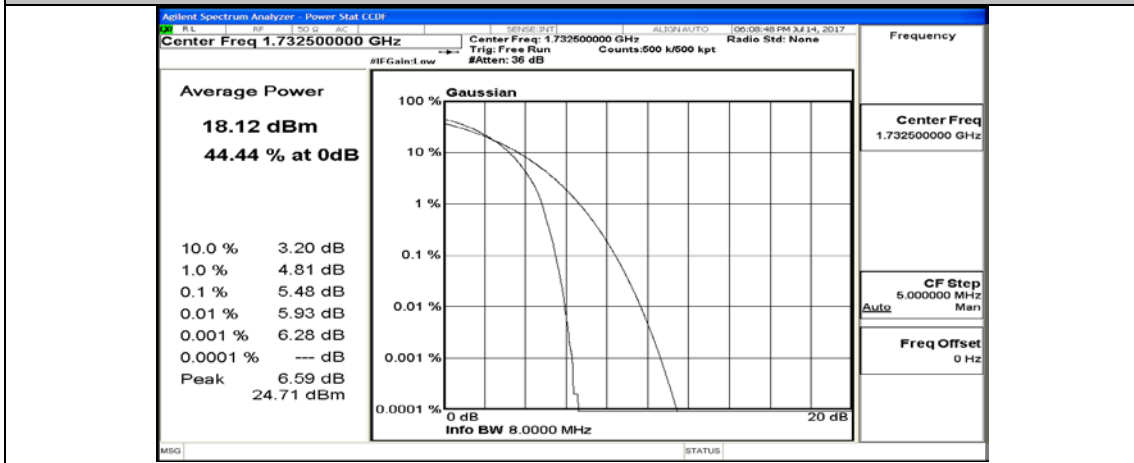

(Channel Bandwidth:20 MHz)_LCH_QPSK_100RB#0

(Channel Bandwidth:20 MHz)_MCH_QPSK_1RB#0

(Channel Bandwidth:20 MHz)_MCH_QPSK_1RB#49

(Channel Bandwidth:20 MHz)_MCH_QPSK_1RB#99

(Channel Bandwidth:20 MHz)_MCH_QPSK_50RB#0