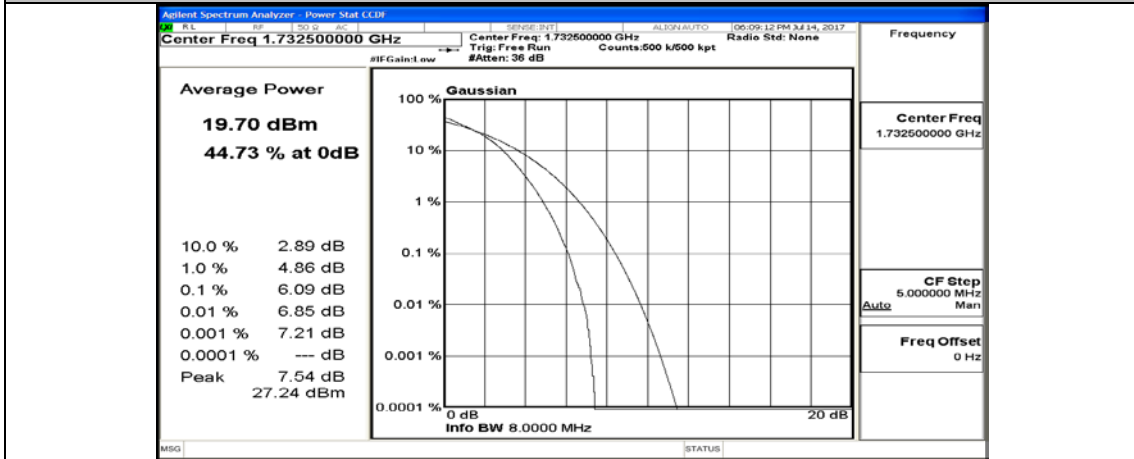

(Channel Bandwidth:20 MHz)_MCH_16QAM_50RB#25