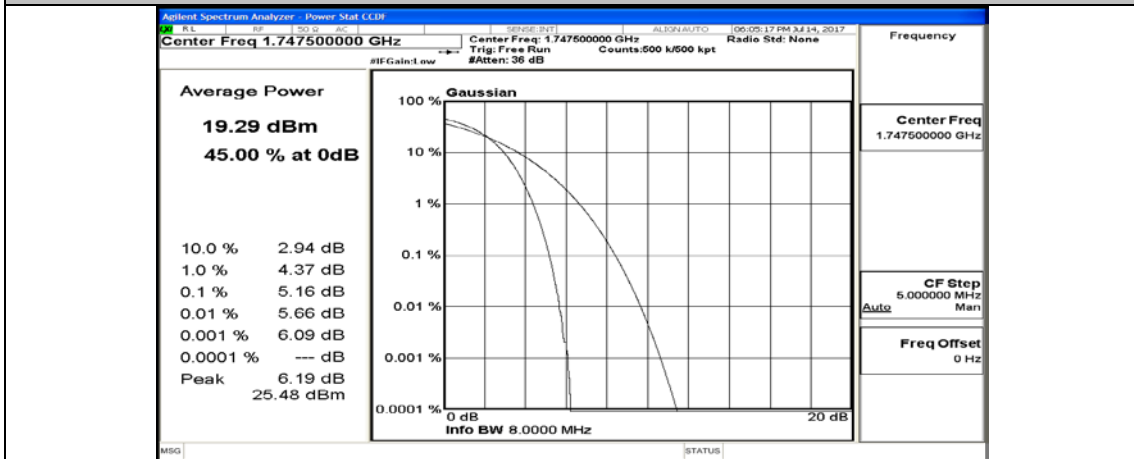

(Channel Bandwidth:15 MHz)_MCH_QPSK_37RB#0

(Channel Bandwidth:15 MHz)_MCH_QPSK_37RB#18

(Channel Bandwidth:15 MHz)_MCH_QPSK_37RB#38

(Channel Bandwidth:15 MHz)_MCH_QPSK_75RB#0

(Channel Bandwidth:15 MHz)_HCH_QPSK_1RB#0

(Channel Bandwidth:15 MHz)_HCH_QPSK_1RB#37

(Channel Bandwidth:15 MHz)_HCH_QPSK_1RB#74

(Channel Bandwidth:15 MHz)_HCH_QPSK_37RB#0

(Channel Bandwidth:15 MHz)_HCH_QPSK_37RB#18

(Channel Bandwidth:15 MHz)_HCH_QPSK_37RB#38