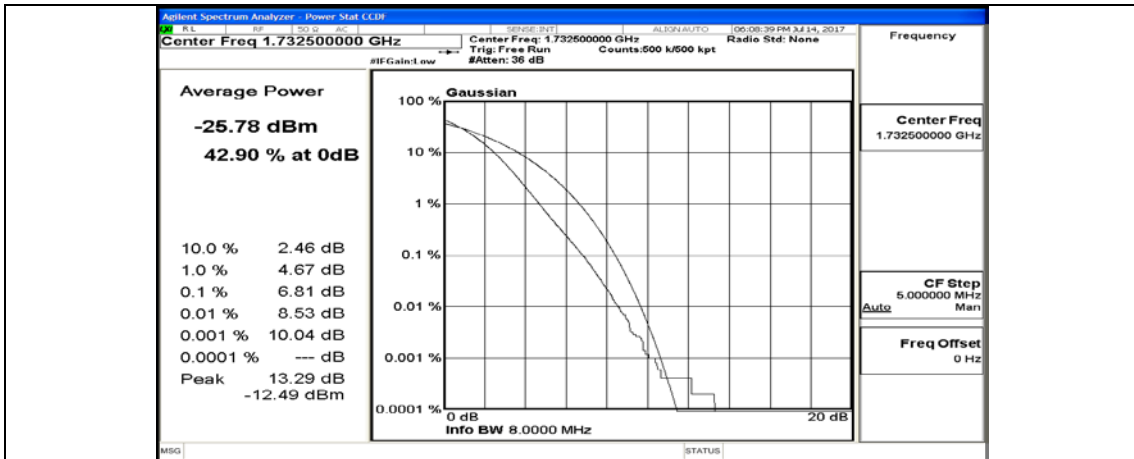

(Channel Bandwidth:20 MHz)_LCH_16QAM_50RB#50

(Channel Bandwidth:20 MHz)_LCH_16QAM_100RB#0

(Channel Bandwidth:20 MHz)_MCH_16QAM_1RB#0

(Channel Bandwidth:20 MHz)_MCH_16QAM_1RB#49

(Channel Bandwidth:20 MHz)_MCH_16QAM_1RB#99