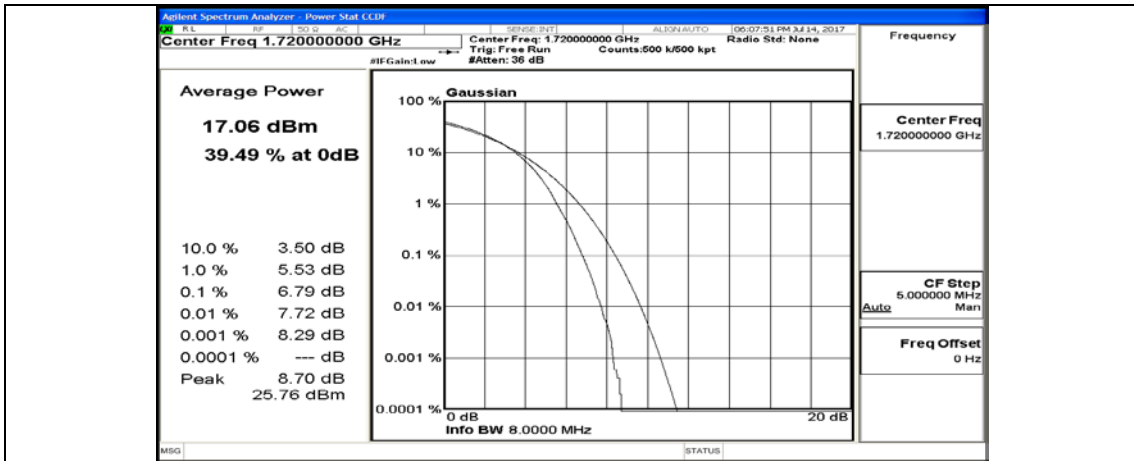

(Channel Bandwidth:20 MHz)_LCH_16QAM_100RB#0