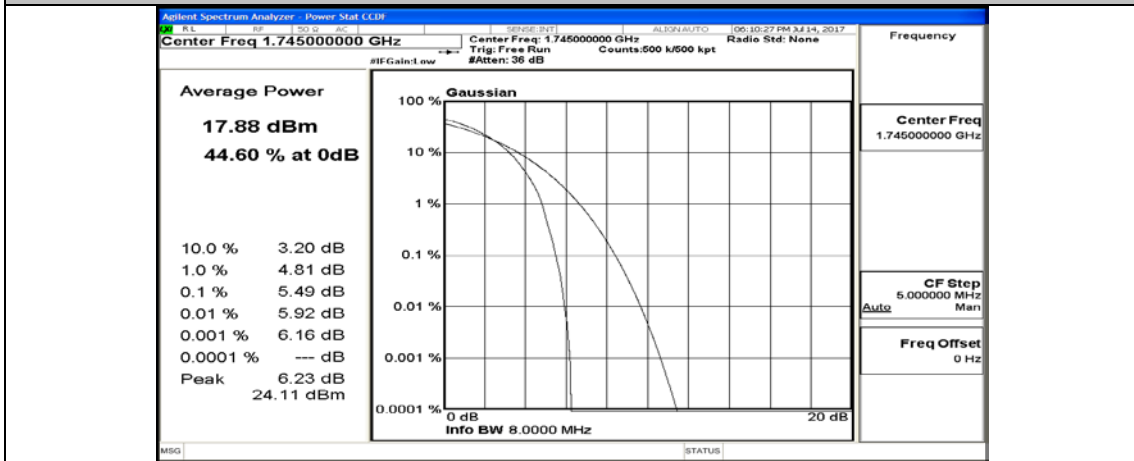

(Channel Bandwidth:20 MHz)_HCH_QPSK_50RB#0