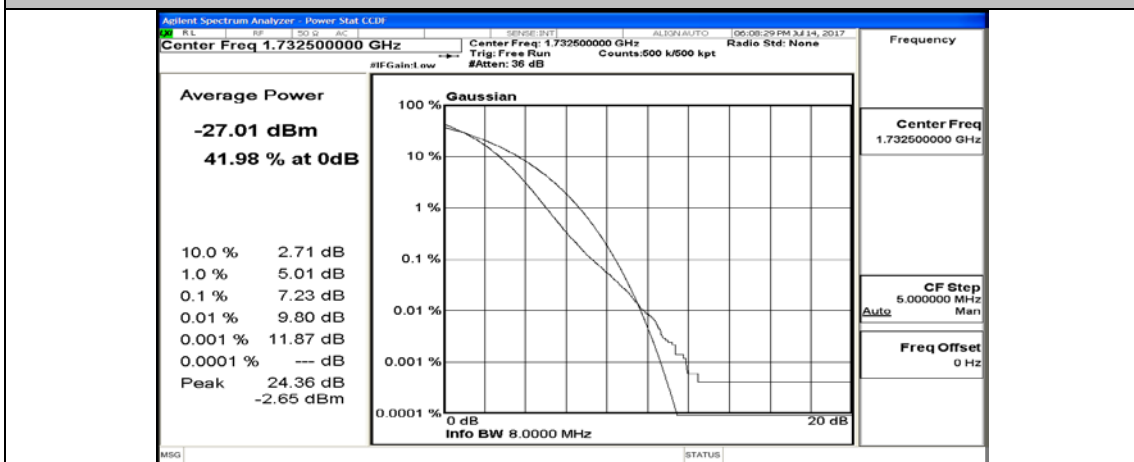

(Channel Bandwidth:20 MHz)_MCH_16QAM_1RB#0