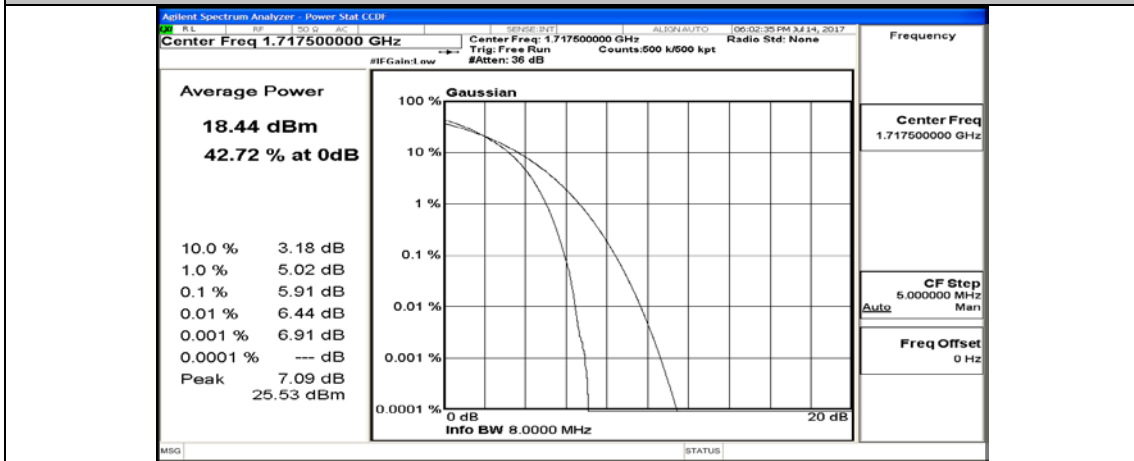

(Channel Bandwidth:15 MHz)_LCH_16QAM_37RB#38