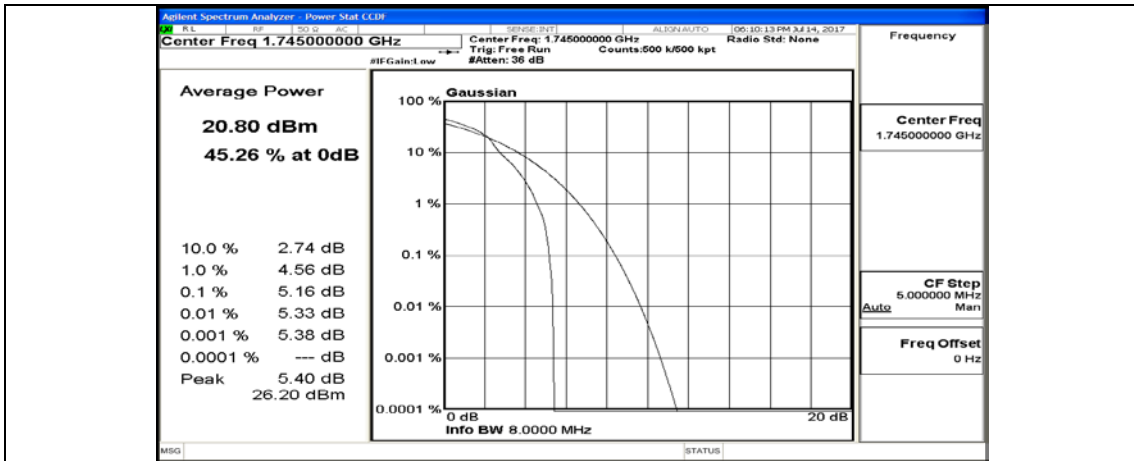

(Channel Bandwidth:20 MHz)_HCH_16QAM_1RB#0

(Channel Bandwidth:20 MHz)_HCH_16QAM_1RB#49