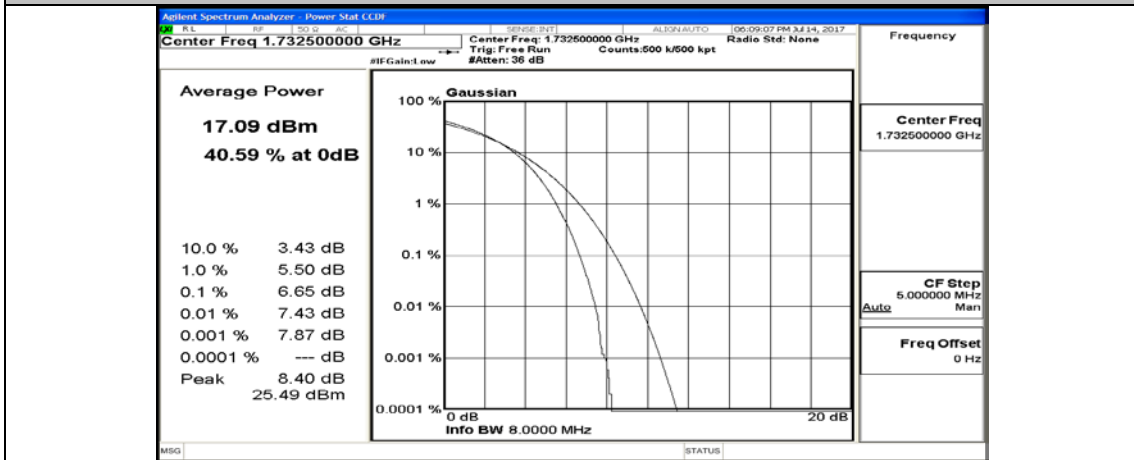

(Channel Bandwidth:20 MHz)_MCH_16QAM_50RB#0