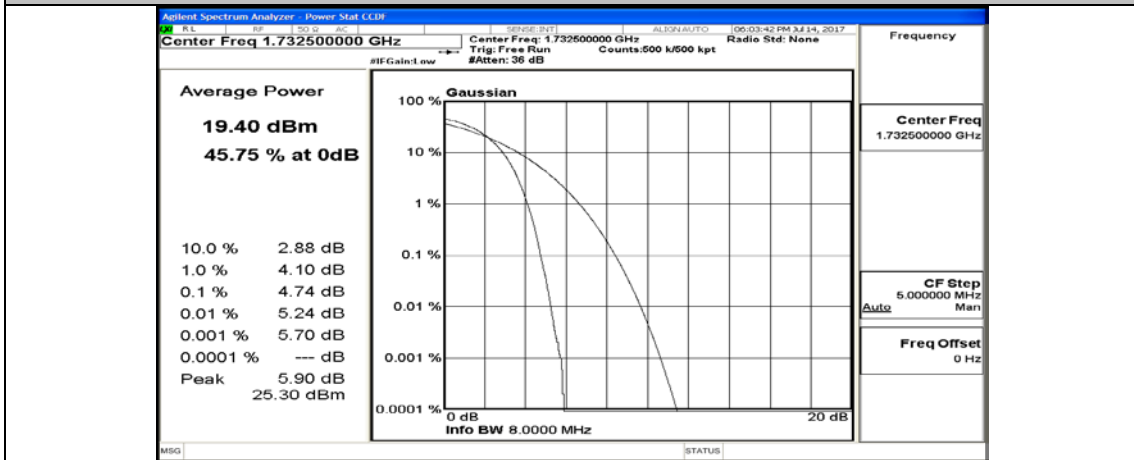

(Channel Bandwidth:15 MHz)_MCH_QPSK_37RB#0

(Channel Bandwidth:15 MHz)_MCH_QPSK_37RB#18

(Channel Bandwidth:15 MHz)_MCH_QPSK_37RB#38

(Channel Bandwidth:15 MHz)_MCH_QPSK_75RB#0

(Channel Bandwidth:15 MHz)_HCH_QPSK_1RB#0

(Channel Bandwidth:15 MHz)_HCH_QPSK_1RB#37

(Channel Bandwidth:15 MHz)_HCH_QPSK_1RB#74

(Channel Bandwidth:15 MHz)_HCH_QPSK_37RB#0

(Channel Bandwidth:15 MHz)_HCH_QPSK_37RB#18

(Channel Bandwidth:15 MHz)_HCH_QPSK_37RB#38