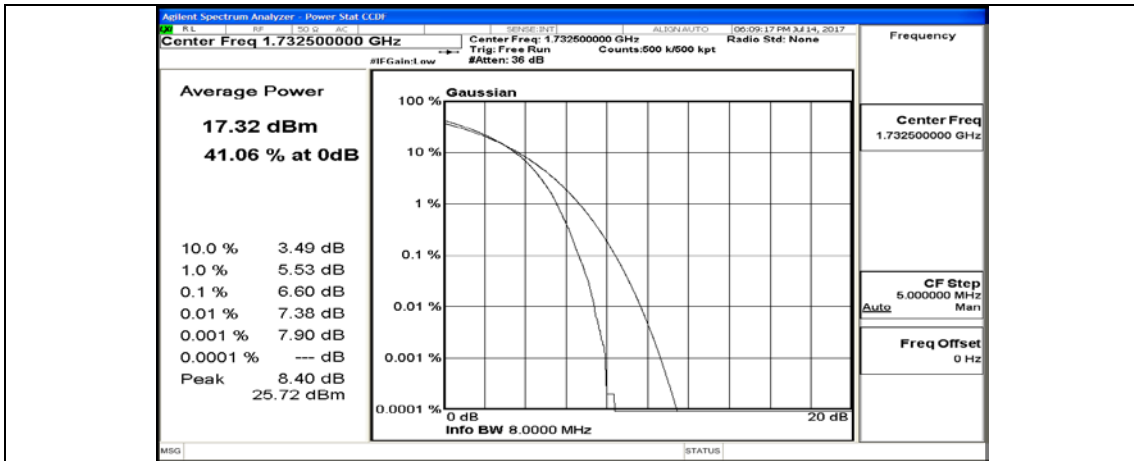

(Channel Bandwidth:20 MHz)_MCH_16QAM_50RB#50