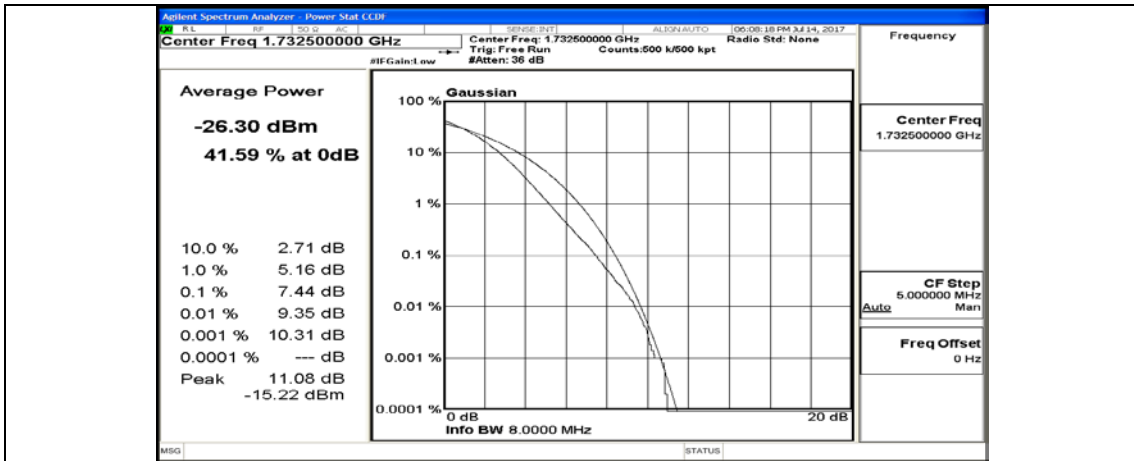

(Channel Bandwidth:20 MHz)_LCH_QPSK_100RB#0

(Channel Bandwidth:20 MHz)_MCH_QPSK_1RB#0

(Channel Bandwidth:20 MHz)_MCH_QPSK_1RB#49

(Channel Bandwidth:20 MHz)_MCH_QPSK_1RB#99

(Channel Bandwidth:20 MHz)_MCH_QPSK_50RB#0