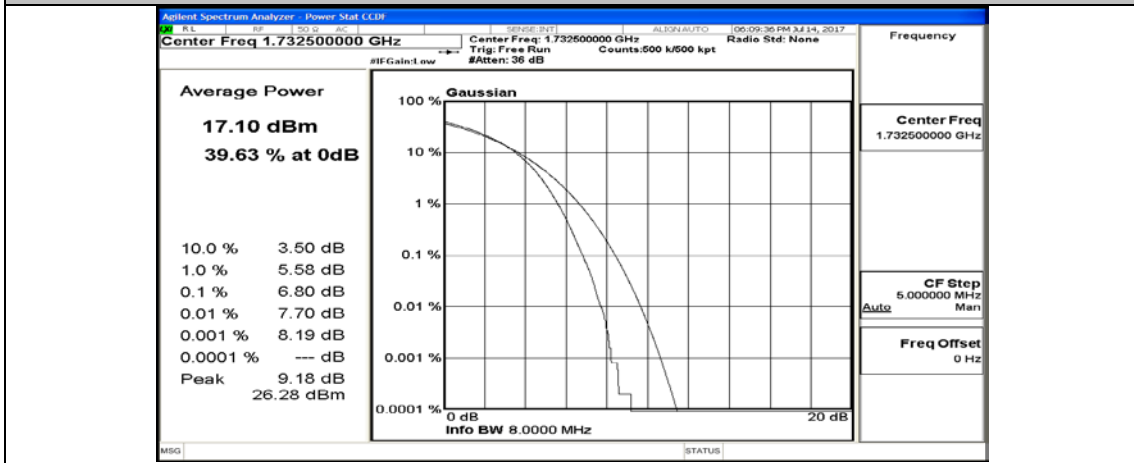

(Channel Bandwidth:20 MHz)_MCH_16QAM_50RB#0

(Channel Bandwidth:20 MHz)_MCH_16QAM_50RB#25

(Channel Bandwidth:20 MHz)_MCH_16QAM_50RB#50

(Channel Bandwidth:20 MHz)_MCH_16QAM_100RB#0

(Channel Bandwidth:20 MHz)_HCH_16QAM_1RB#0