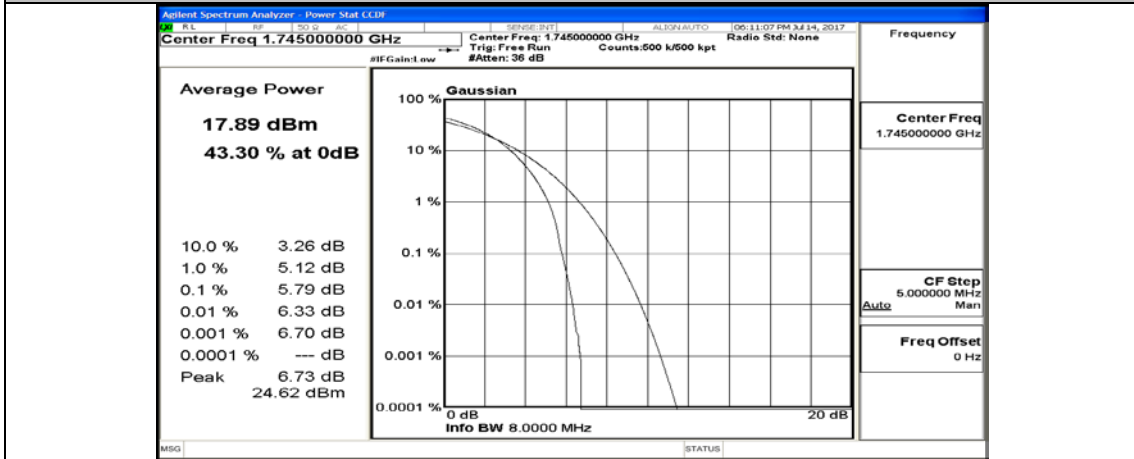

(Channel Bandwidth:20 MHz)_HCH_QPSK_1RB#99

(Channel Bandwidth:20 MHz)_HCH_QPSK_50RB#0

(Channel Bandwidth:20 MHz)_HCH_QPSK_50RB#25

(Channel Bandwidth:20 MHz)_HCH_QPSK_50RB#50

(Channel Bandwidth:20 MHz)_HCH_QPSK_100RB#0