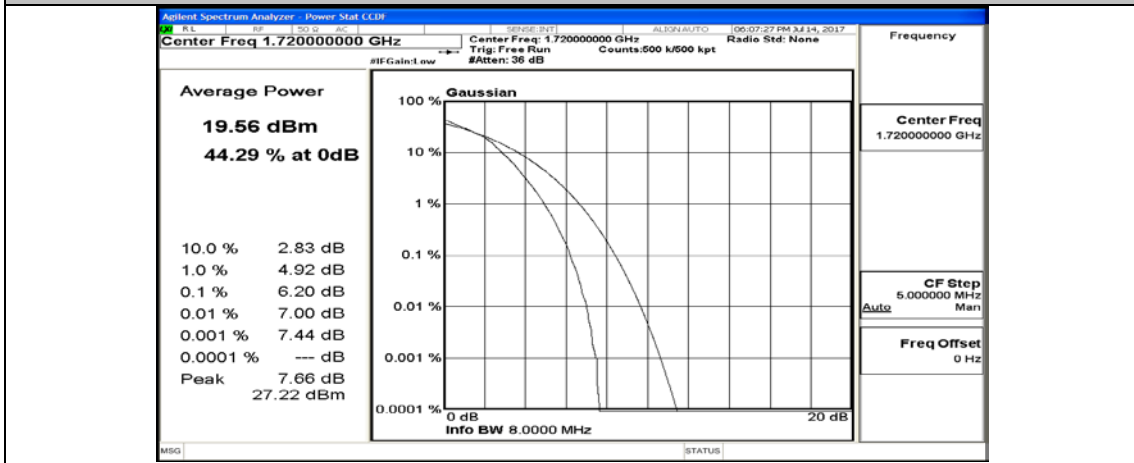

(Channel Bandwidth:20 MHz)_LCH_16QAM_1RB#0

(Channel Bandwidth:20 MHz)_LCH_16QAM_1RB#49

(Channel Bandwidth:20 MHz)_LCH_16QAM_1RB#99

(Channel Bandwidth:20 MHz)_LCH_16QAM_50RB#0

(Channel Bandwidth:20 MHz)_LCH_16QAM_50RB#25