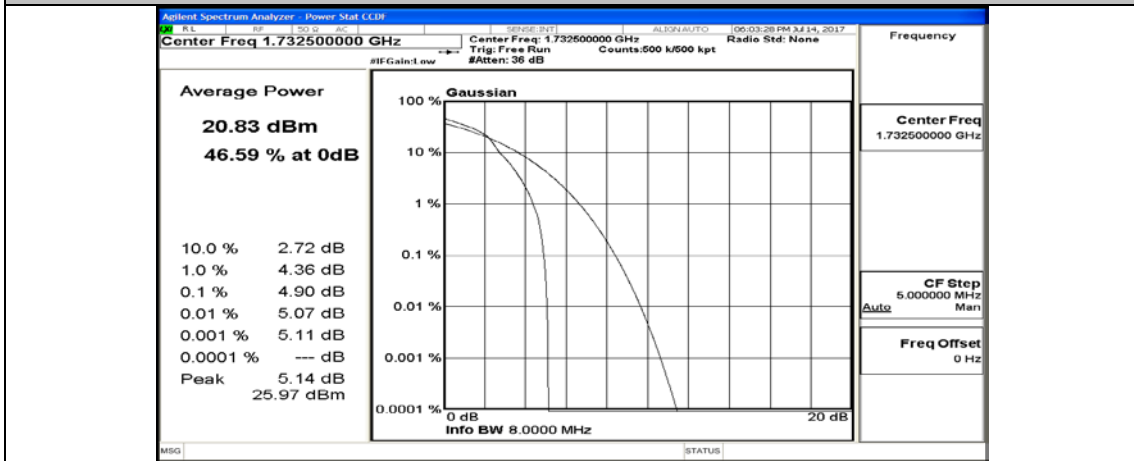

(Channel Bandwidth:15 MHz)_LCH_16QAM_37RB#18

(Channel Bandwidth:15 MHz)_LCH_16QAM_37RB#38

(Channel Bandwidth:15 MHz)_LCH_16QAM_75RB#0

(Channel Bandwidth:15 MHz)_MCH_16QAM_1RB#0

(Channel Bandwidth:15 MHz)_MCH_16QAM_1RB#37