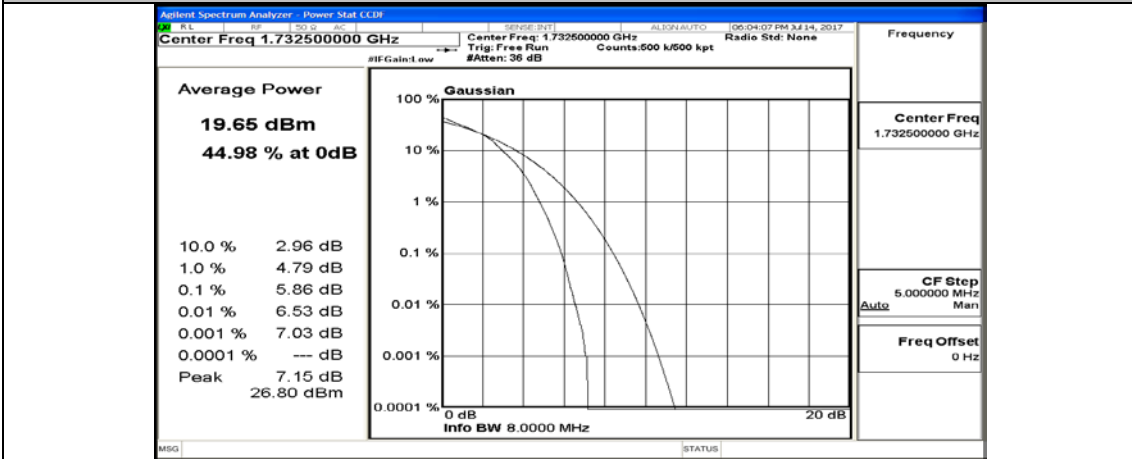

(Channel Bandwidth:15 MHz)_MCH_16QAM_37RB#18