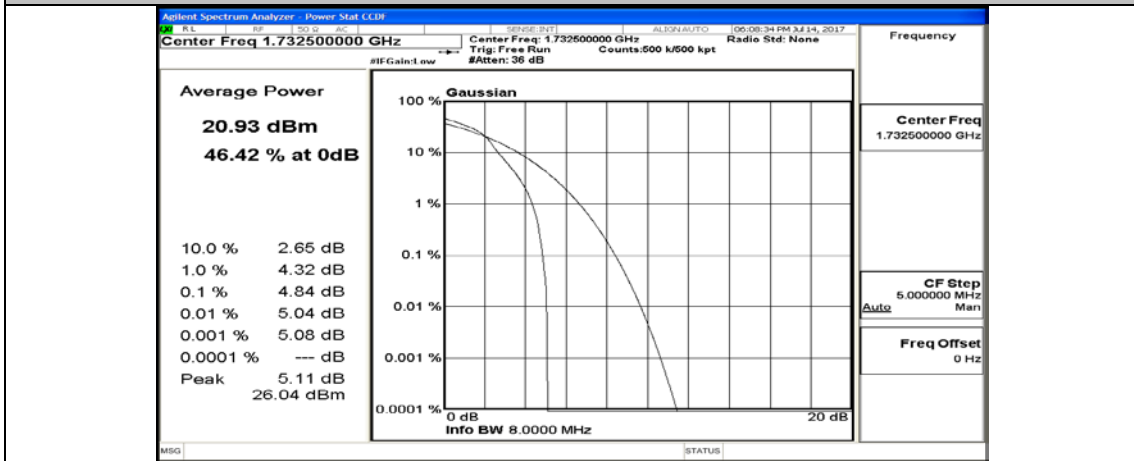

(Channel Bandwidth:20 MHz)_LCH_16QAM_50RB#50

(Channel Bandwidth:20 MHz)_LCH_16QAM_100RB#0

(Channel Bandwidth:20 MHz)_MCH_16QAM_1RB#0

(Channel Bandwidth:20 MHz)_MCH_16QAM_1RB#49

(Channel Bandwidth:20 MHz)_MCH_16QAM_1RB#99