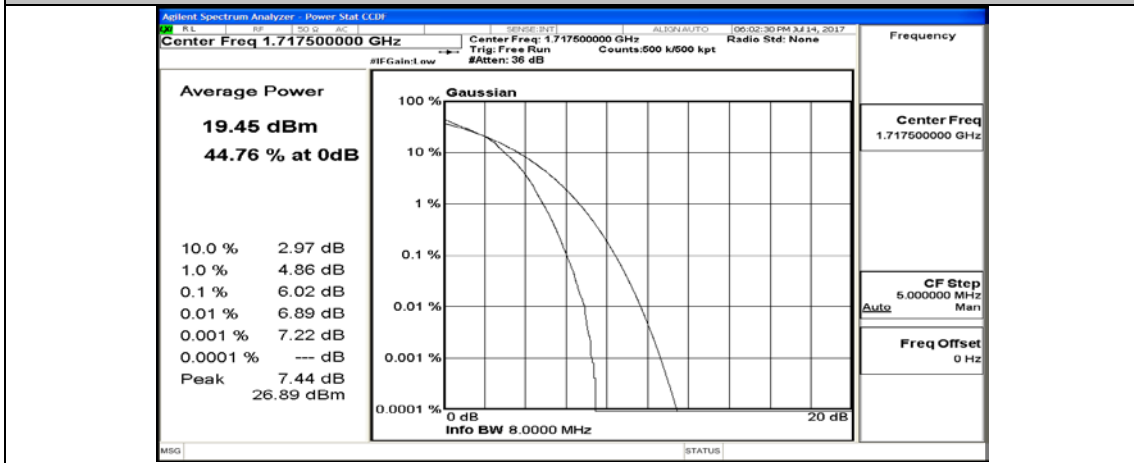

(Channel Bandwidth:15 MHz)_LCH_16QAM_37RB#18