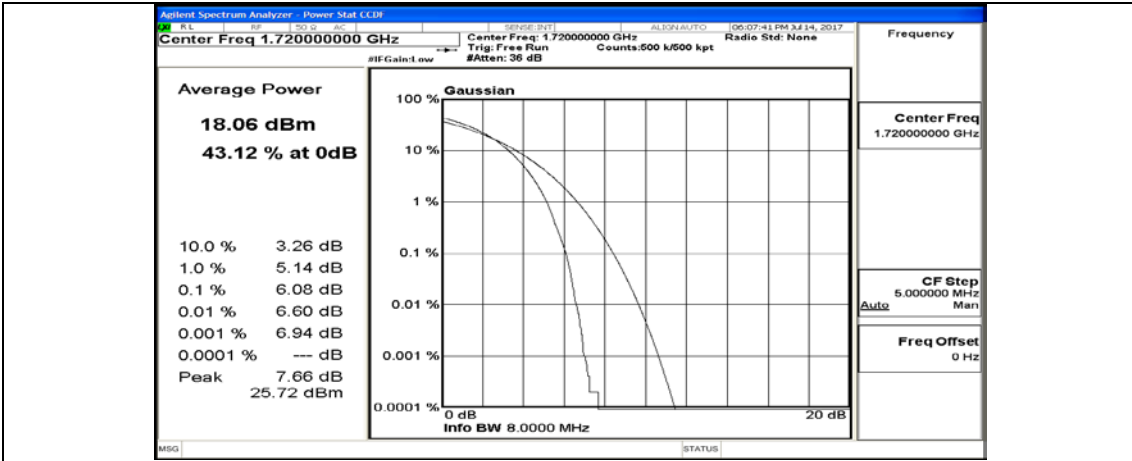

(Channel Bandwidth:20 MHz)_LCH_QPSK_100RB#0

(Channel Bandwidth:20 MHz)_MCH_QPSK_1RB#0