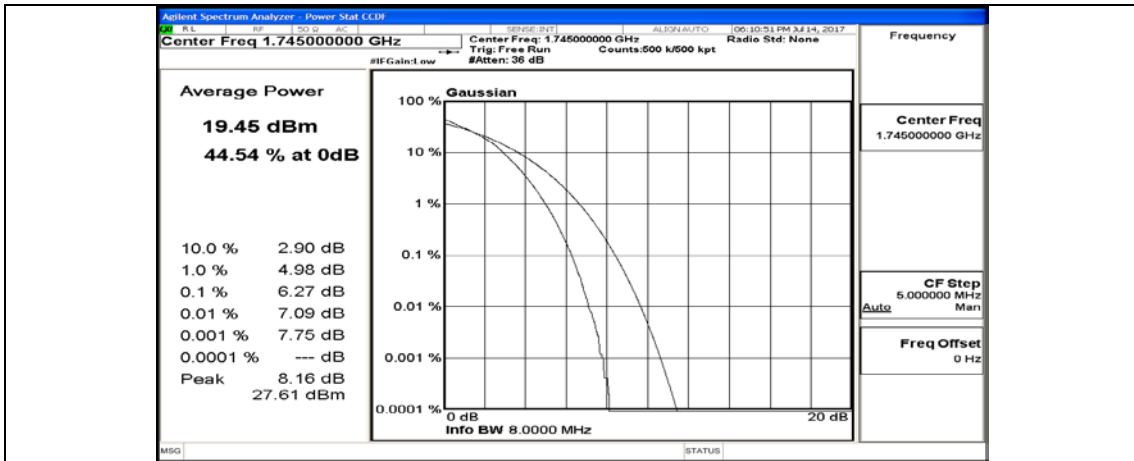

(Channel Bandwidth:20 MHz)_HCH_16QAM_1RB#49

(Channel Bandwidth:20 MHz)_HCH_16QAM_1RB#99

(Channel Bandwidth:20 MHz)_HCH_16QAM_50RB#0

(Channel Bandwidth:20 MHz)_HCH_16QAM_50RB#25

(Channel Bandwidth:20 MHz)_HCH_16QAM_50RB#0