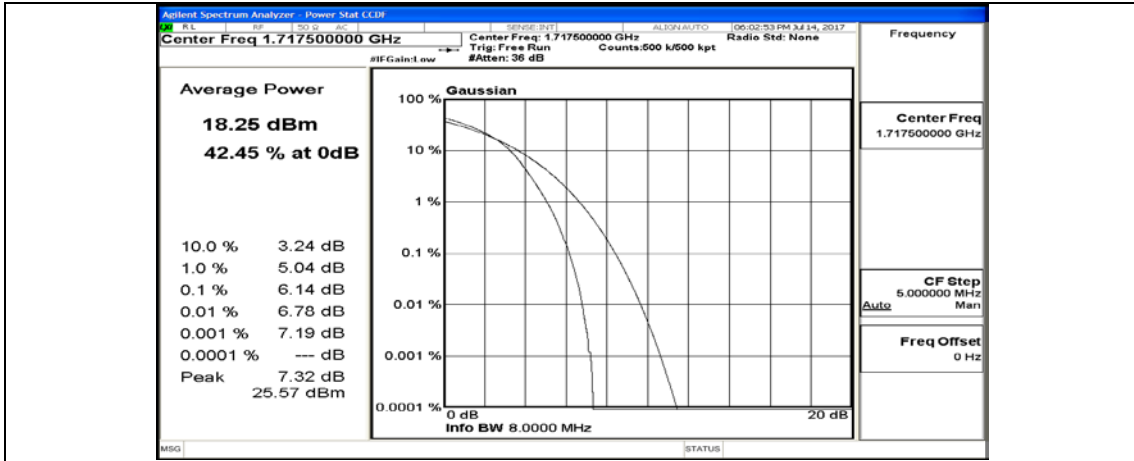

(Channel Bandwidth:15 MHz)_LCH_16QAM_75RB#0

(Channel Bandwidth:15 MHz)_MCH_16QAM_1RB#0