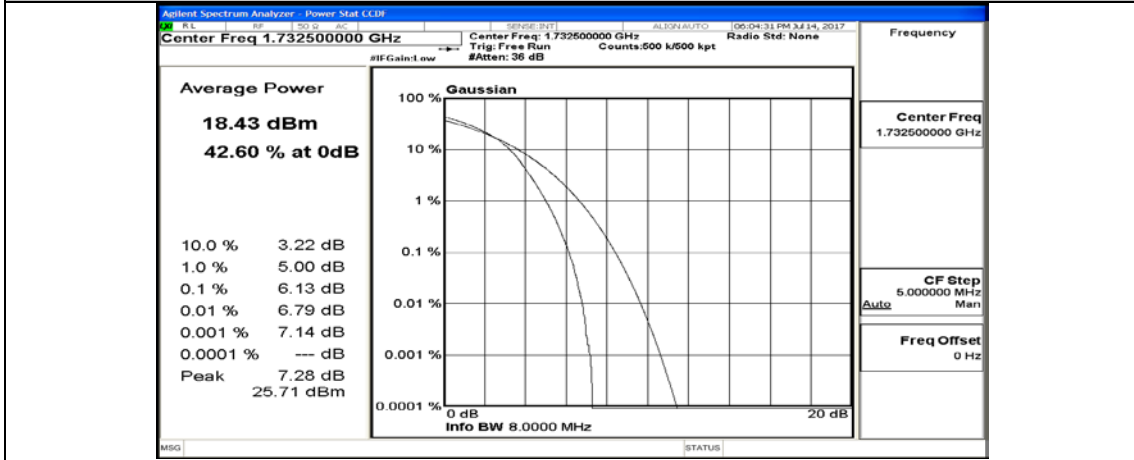

(Channel Bandwidth:15 MHz)_MCH_16QAM_1RB#74

(Channel Bandwidth:15 MHz)_MCH_16QAM_37RB#0

(Channel Bandwidth:15 MHz)_MCH_16QAM_37RB#18

(Channel Bandwidth:15 MHz)_MCH_16QAM_37RB#38

(Channel Bandwidth:15 MHz)_MCH_16QAM_75RB#0