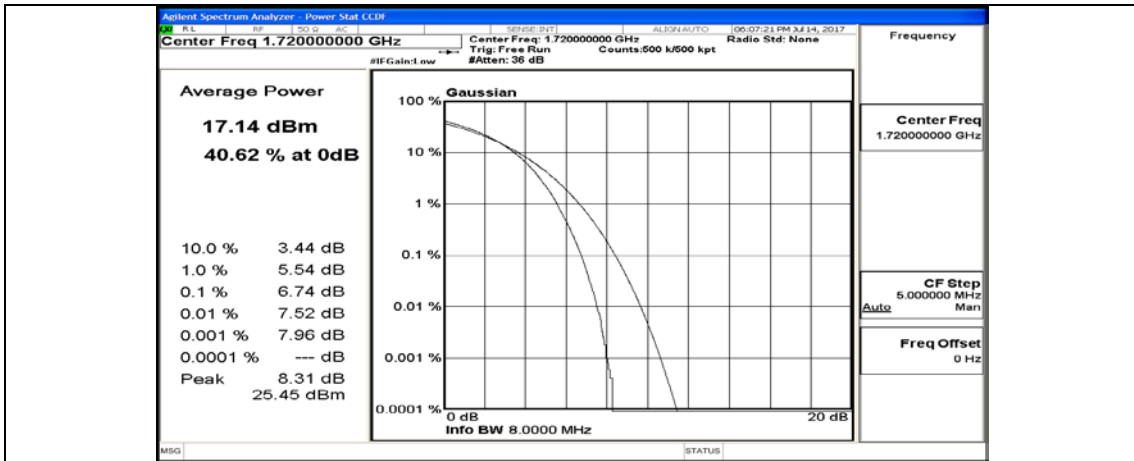

(Channel Bandwidth:20 MHz)_LCH_16QAM_1RB#0

(Channel Bandwidth:20 MHz)_LCH_16QAM_1RB#49

(Channel Bandwidth:20 MHz)_LCH_16QAM_1RB#99

(Channel Bandwidth:20 MHz)_LCH_16QAM_50RB#0

(Channel Bandwidth:20 MHz)_LCH_16QAM_50RB#25