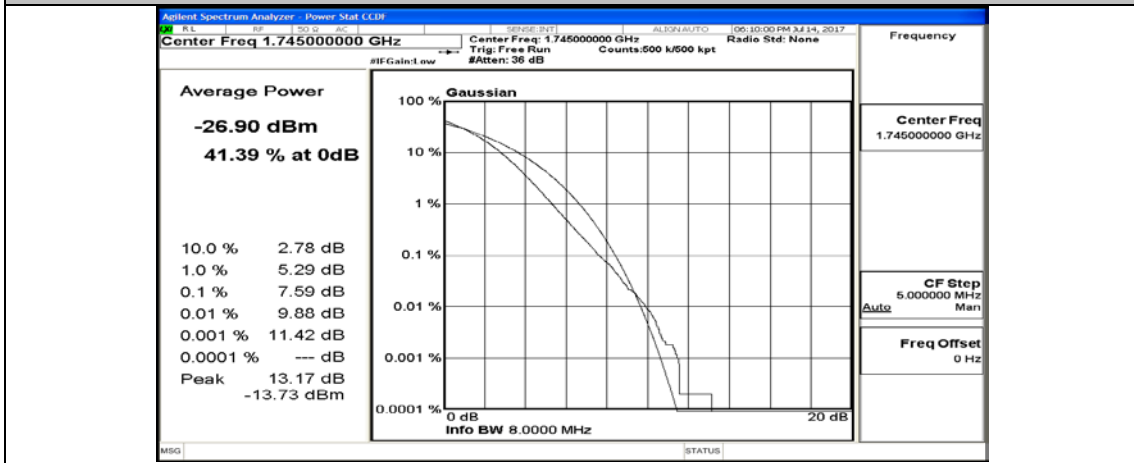

(Channel Bandwidth:20 MHz)_HCH_QPSK_1RB#99