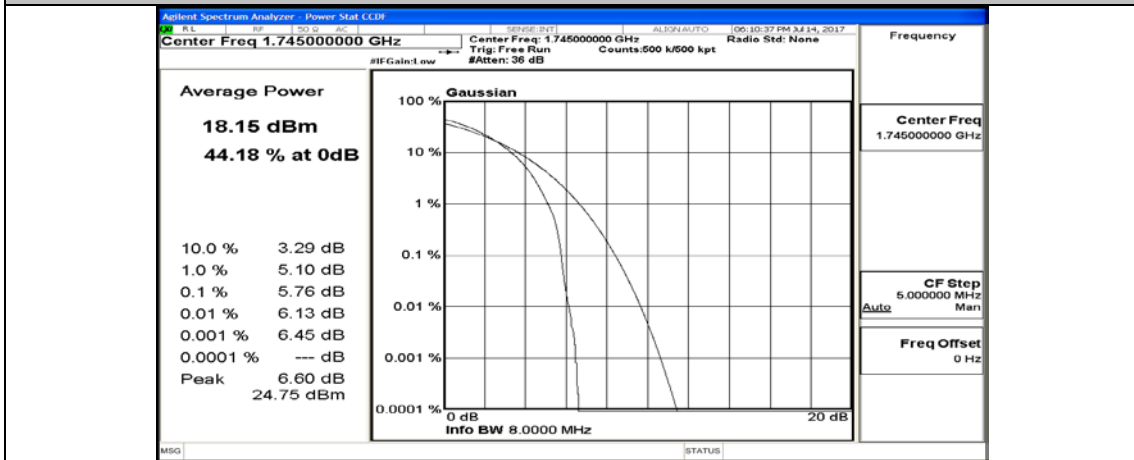

(Channel Bandwidth:20 MHz)_HCH_QPSK_1RB#99

(Channel Bandwidth:20 MHz)_HCH_QPSK_50RB#0

(Channel Bandwidth:20 MHz)_HCH_QPSK_50RB#25

(Channel Bandwidth:20 MHz)_HCH_QPSK_50RB#50

(Channel Bandwidth:20 MHz)_HCH_QPSK_100RB#0