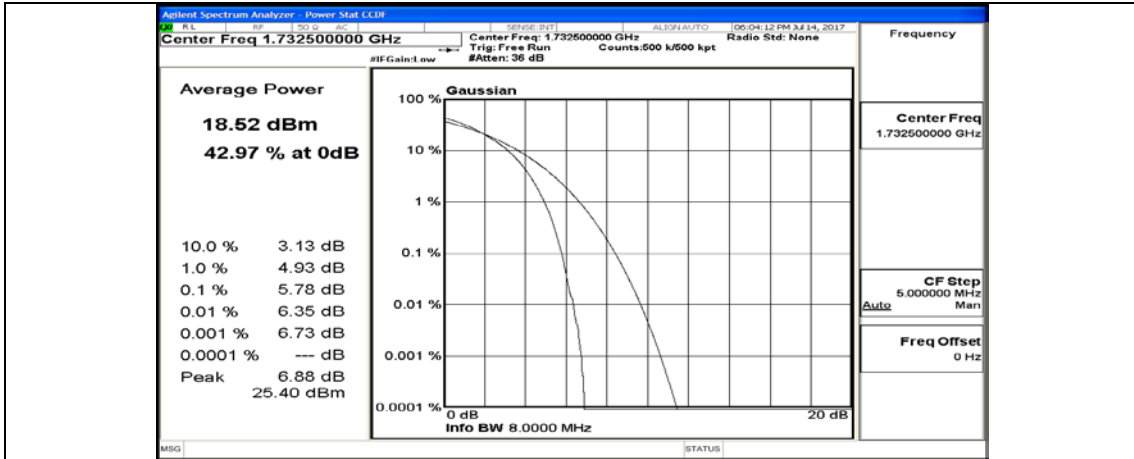

(Channel Bandwidth:15 MHz)_MCH_16QAM_1RB#74

(Channel Bandwidth:15 MHz)_MCH_16QAM_37RB#0

(Channel Bandwidth:15 MHz)_MCH_16QAM_37RB#18

(Channel Bandwidth:15 MHz)_MCH_16QAM_37RB#38

(Channel Bandwidth:15 MHz)_MCH_16QAM_75RB#0