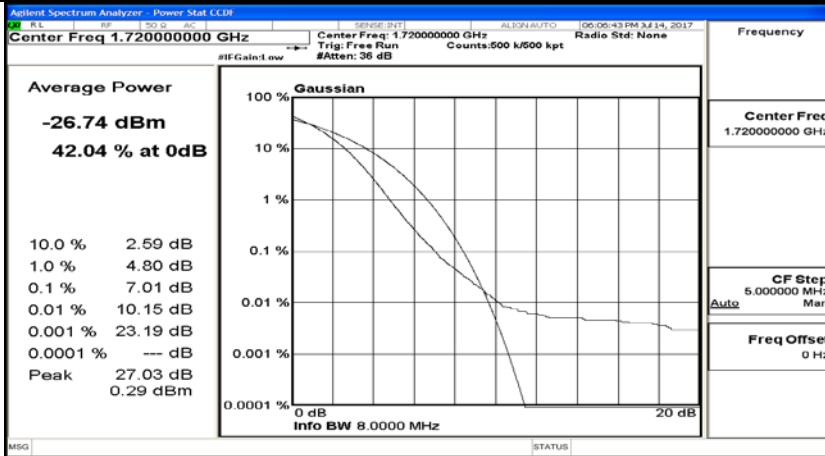

(Channel Bandwidth:20 MHz)_LCH_16QAM_1RB#0