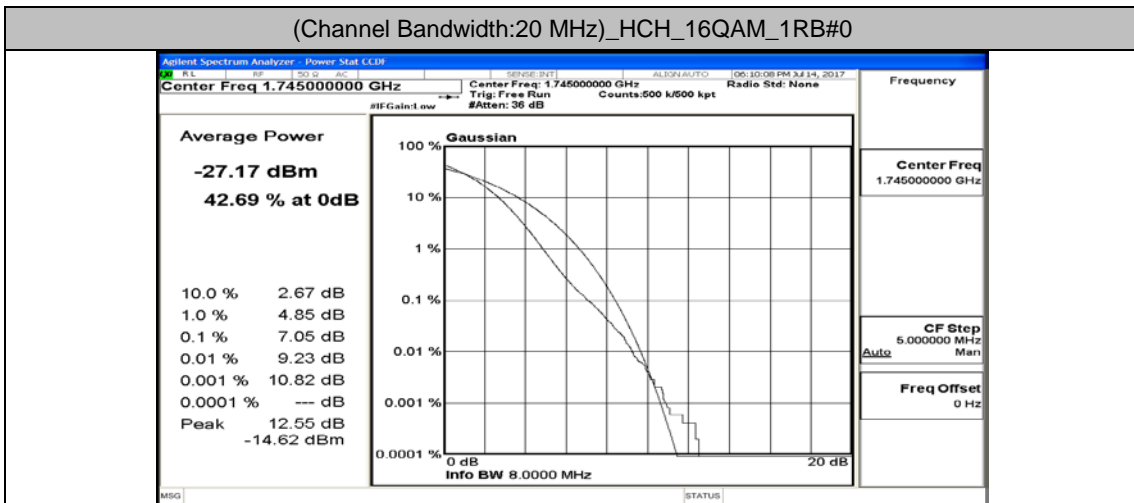

(Channel Bandwidth:20 MHz)_MCH_16QAM_50RB#0

(Channel Bandwidth:20 MHz)_MCH_16QAM_50RB#25

(Channel Bandwidth:20 MHz)_MCH_16QAM_50RB#50

(Channel Bandwidth:20 MHz)_MCH_16QAM_100RB#0

(Channel Bandwidth:20 MHz)_HCH_16QAM_1RB#0