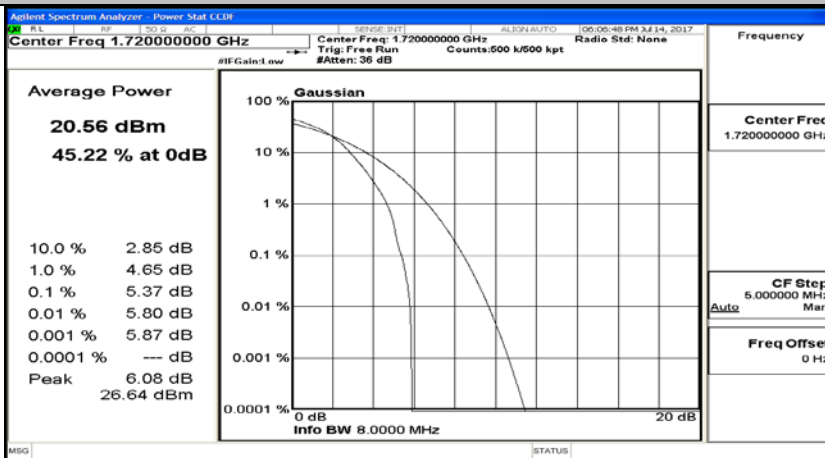

(Channel Bandwidth:20 MHz)_LCH_16QAM_1RB#49