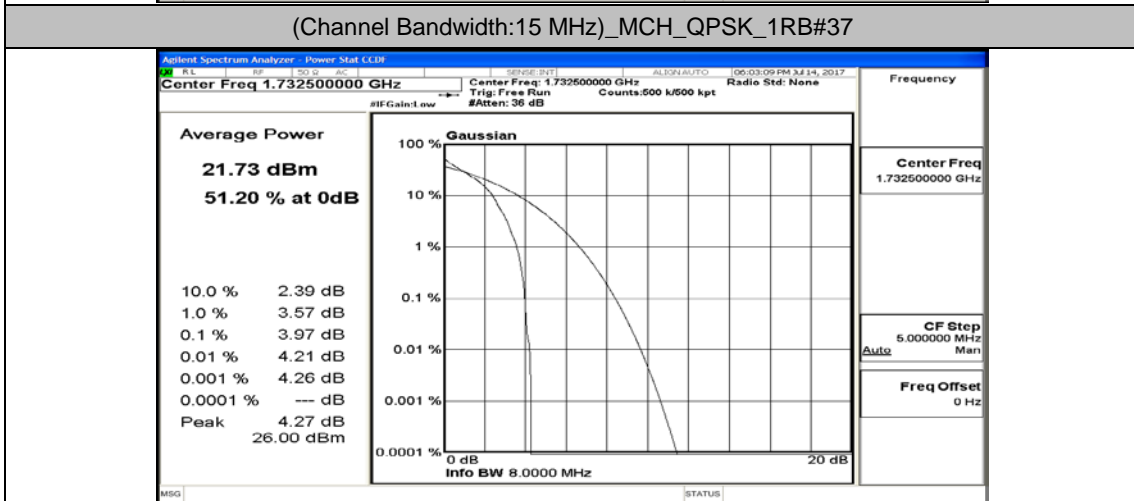

(Channel Bandwidth:15 MHz)_MCH_QPSK_1RB#74