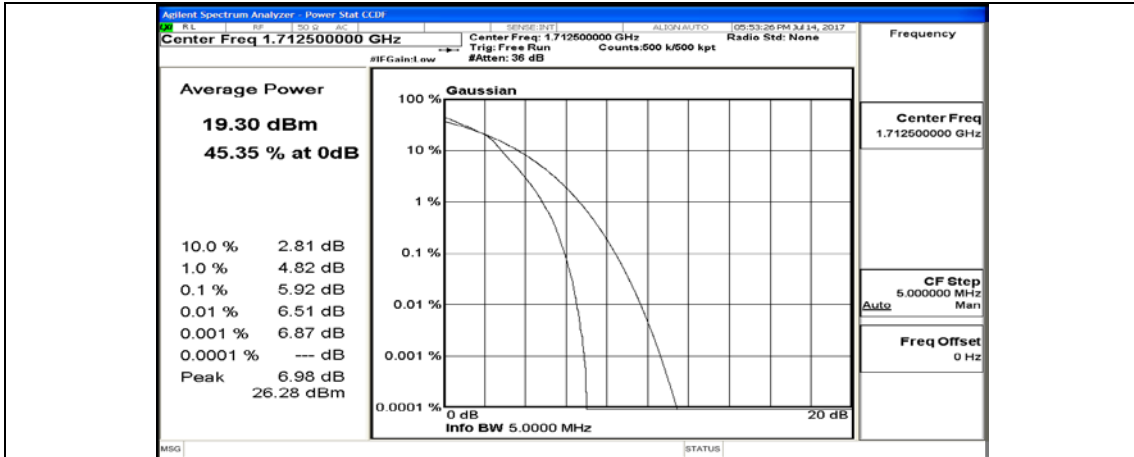

(Channel Bandwidth: 5 MHz)_LCH_16QAM_1RB#0

(Channel Bandwidth: 5 MHz)_LCH_16QAM_1RB#12

(Channel Bandwidth: 5 MHz)_LCH_16QAM_1RB#24

(Channel Bandwidth: 5 MHz)_LCH_16QAM_12RB#0

(Channel Bandwidth: 5 MHz)_LCH_16QAM_12RB#6