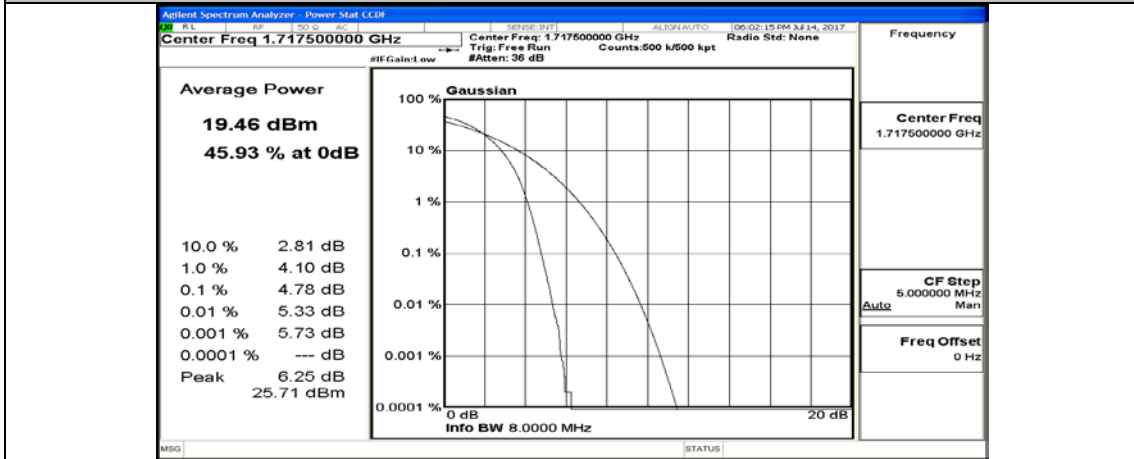

Channel Bandwidth: 10 MHz_HCH_16QAM_1RB#24

Channel Bandwidth: 15 MHz

(Channel Bandwidth:15 MHz)_LCH_QPSK_37RB#0

(Channel Bandwidth:15 MHz)_LCH_QPSK_37RB#18

(Channel Bandwidth:15 MHz)_LCH_QPSK_37RB#38

(Channel Bandwidth:15 MHz)_LCH_QPSK_75RB#0