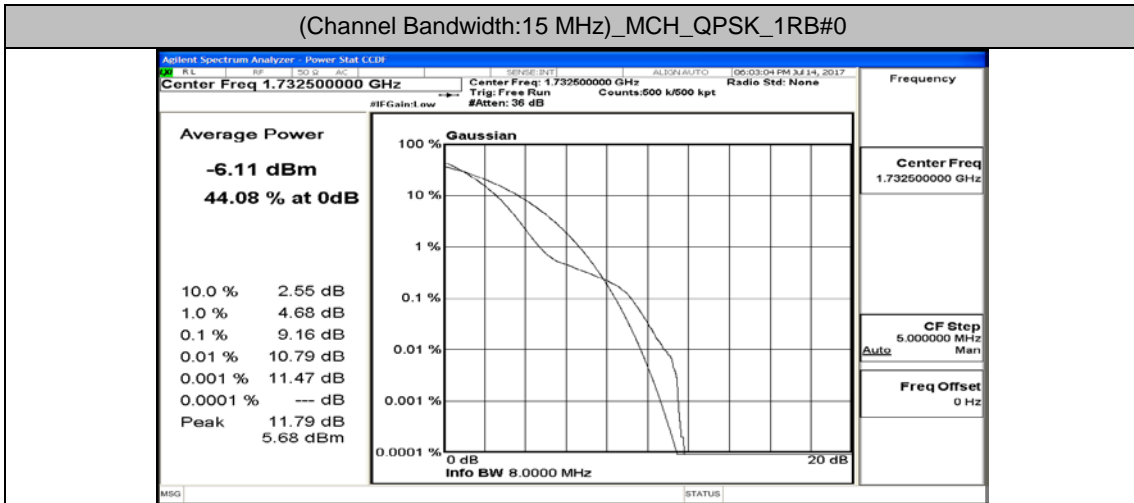

(Channel Bandwidth:15 MHz)_MCH_QPSK_1RB#37