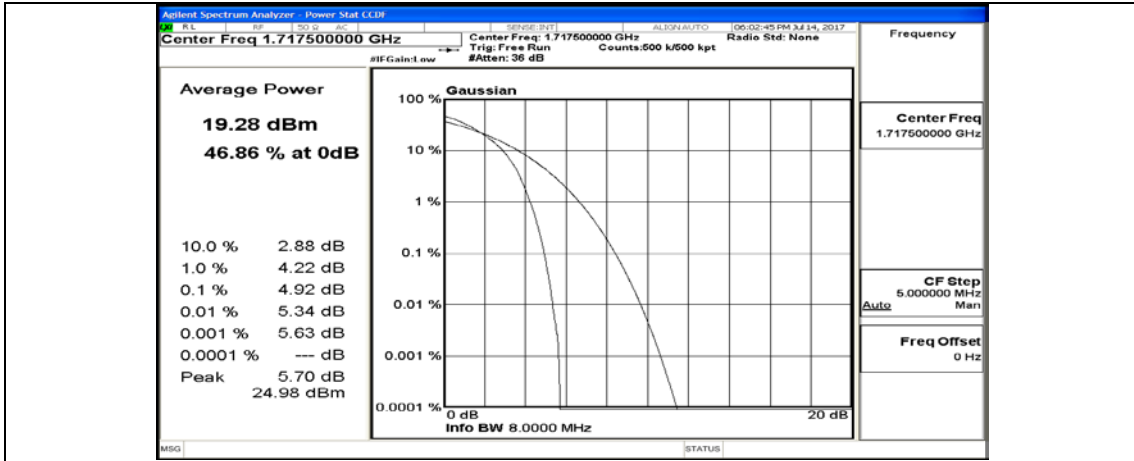

Channel Bandwidth: 10 MHz_HCH_16QAM_1RB#24

Channel Bandwidth: 15 MHz

(Channel Bandwidth:15 MHz)_LCH_QPSK_37RB#0

(Channel Bandwidth:15 MHz)_LCH_QPSK_37RB#18

(Channel Bandwidth:15 MHz)_LCH_QPSK_37RB#38

(Channel Bandwidth:15 MHz)_LCH_QPSK_75RB#0