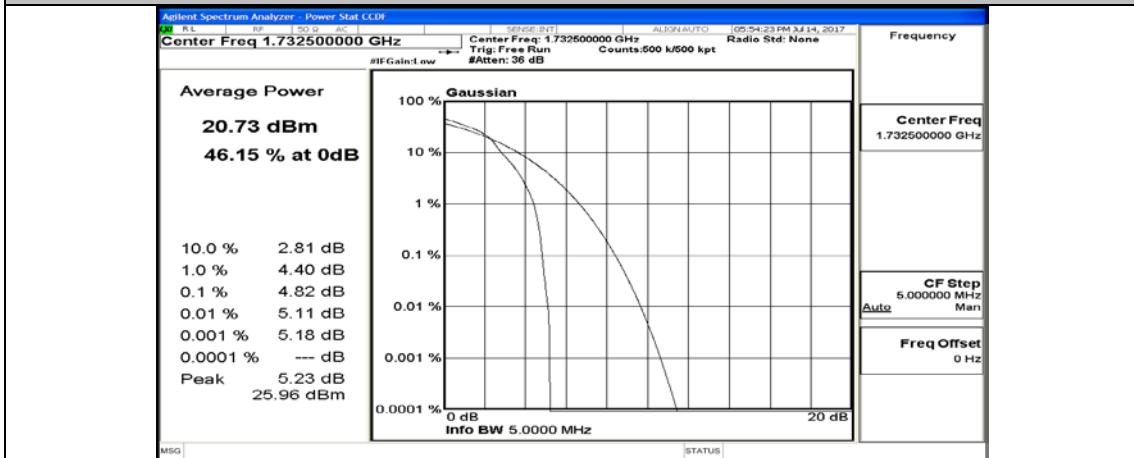

(Channel Bandwidth: 5 MHz)_LCH_16QAM_12RB#13

(Channel Bandwidth: 5 MHz)_LCH_16QAM_25RB#0

(Channel Bandwidth: 5 MHz)_MCH_16QAM_1RB#0

(Channel Bandwidth: 5 MHz)_MCH_16QAM_1RB#12

(Channel Bandwidth: 5 MHz)_MCH_16QAM_1RB#24