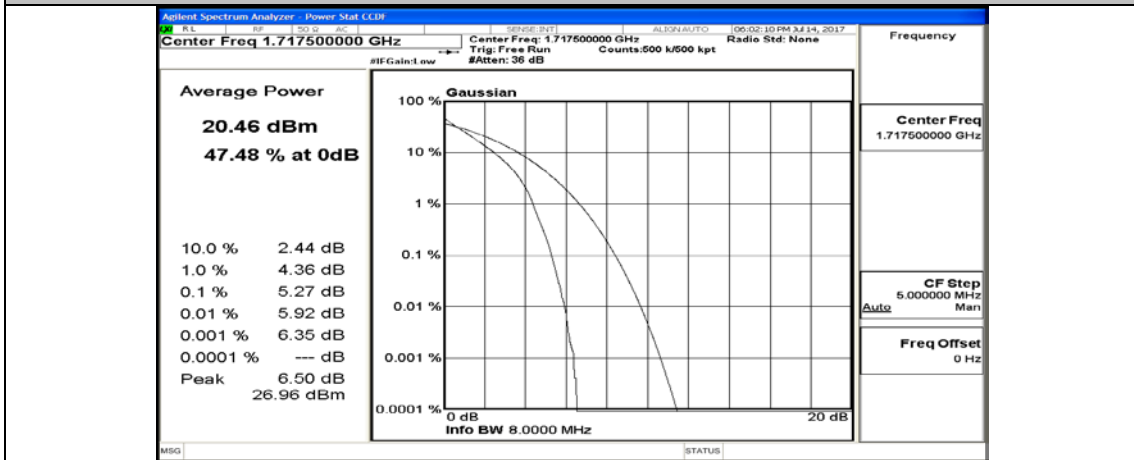

Channel Bandwidth: 10 MHz_HCH_16QAM_1RB#24

Channel Bandwidth: 15 MHz

(Channel Bandwidth:15 MHz)_LCH_QPSK_37RB#0

(Channel Bandwidth:15 MHz)_LCH_QPSK_37RB#18

(Channel Bandwidth:15 MHz)_LCH_QPSK_37RB#38

(Channel Bandwidth:15 MHz)_LCH_QPSK_75RB#0