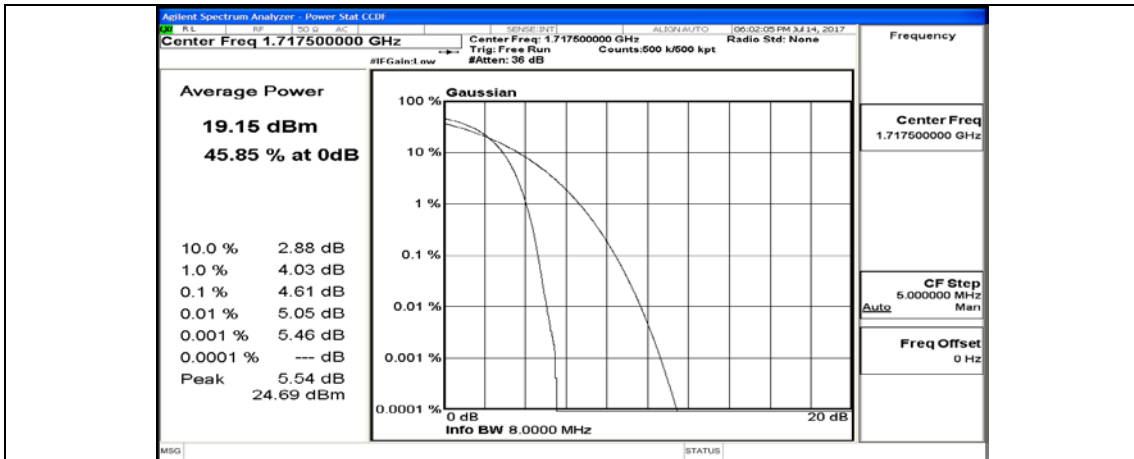

Channel Bandwidth: 10 MHz_HCH_16QAM_1RB#24

Channel Bandwidth: 15 MHz

(Channel Bandwidth:15 MHz)_LCH_QPSK_37RB#0

(Channel Bandwidth:15 MHz)_LCH_QPSK_37RB#18

(Channel Bandwidth:15 MHz)_LCH_QPSK_37RB#38

(Channel Bandwidth:15 MHz)_LCH_QPSK_75RB#0