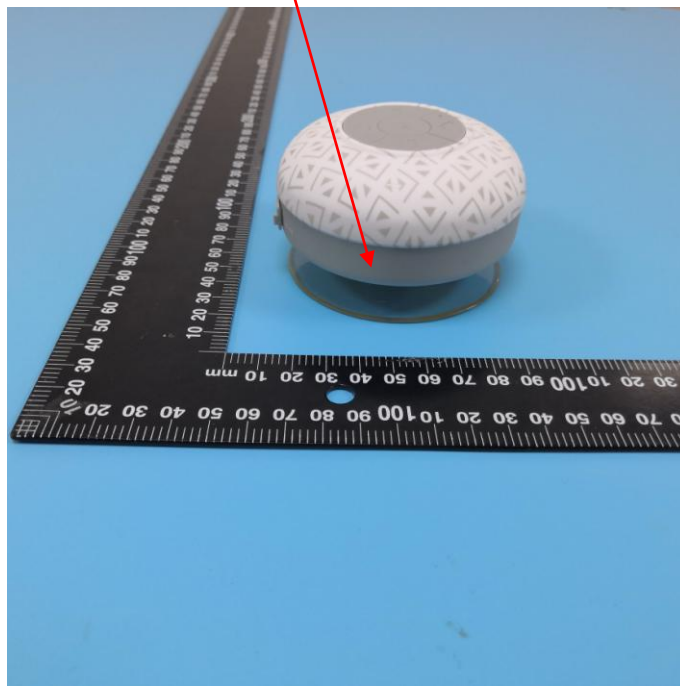

EXHIBIT A - FCC ID LABEL AND LOCATION

FCC ID Label

FCC ID: 2AJUMAC-AWS20

FCC ID Label Location Information

The label shown shall be permanently affixed at a conspicuous location on the device and be readily visible to the user at the time purchase (Labeling requirements per 2.925)