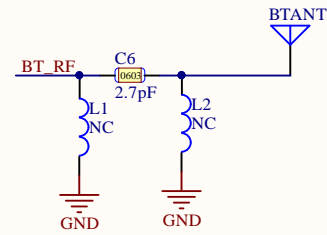

MCU : AC6969A

BLUETOOTH

MIC

ADKEY

MIX2018A

MINIUSB

BTLED