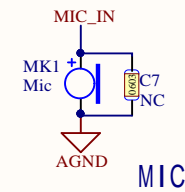

MCU : AC6969A

BLUETOOTH

MIC

ADKEY

MIX2018A

MINIUSB

BTLED