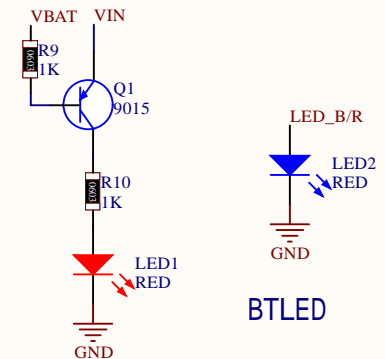

MCU : AC6969A

BLUETOOTH

MIC

ADKEY

MIX2018A

MINIUSB

BTLED