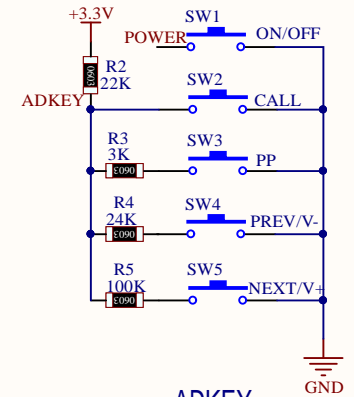

MCU : AC6969A

BLUETOOTH

MIC

ADKEY

MIX2018A

MINIUSB

BTLED