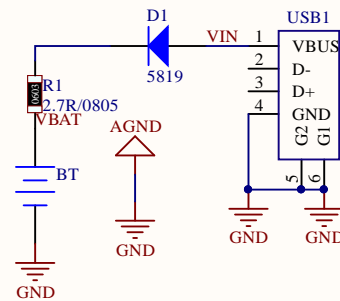

MCU : AC6969A

BLUETOOTH

MIC

ADKEY

MIX2018A

MINIUSB

BTLED