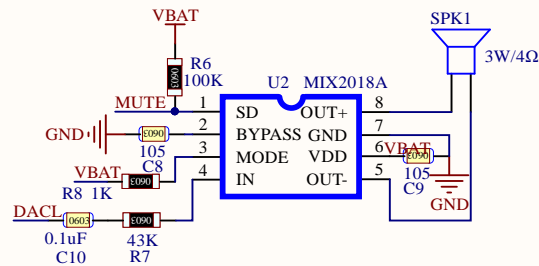

MCU : AC6969A

BLUETOOTH

MIC

ADKEY

MIX2018A

MINIUSB

BTLED